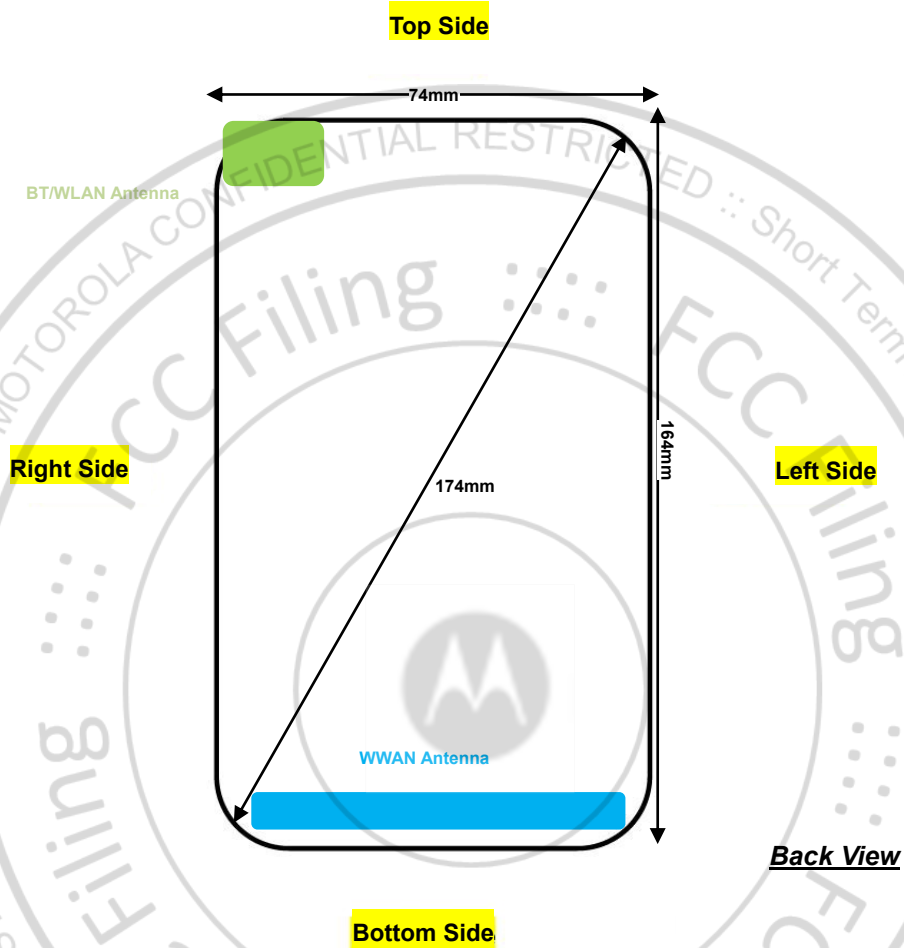

Front, Test Separation 5 mm

Back, Test Separation 5 mm

Left Side, Test Separation 5 mm

Right Side, Test Separation 5 mm

Top Side, Test Separation 5 mm

Bottom Side, Test Separation 5 mm

Body-worn Exposure Condition

Front, Test Separation 5 mm

Back, Test Separation 5 mm

Back with headset, Test Separation 5 mm

Product Specific 10g SAR

Front, Test Separation 0 mm

Back, Test Separation 0 mm

Left Side, Test Separation 0 mm

Right Side, Test Separation 0 mm

Top Side, Test Separation 0 mm

Bottom Side, Test Separation 0 mm

Antenna Location

Antenna	Support Band
WWAN Antenna	GSM: 850 <TX/RX> WCDMA: B5 <TX/RX> LTE: B5/7/38/41<TX/RX>
WLAN Antenna	Bluetooth <TX/RX> WIFI 2.4GHz <TX/RX> WIFI 5GHz<TX/RX>