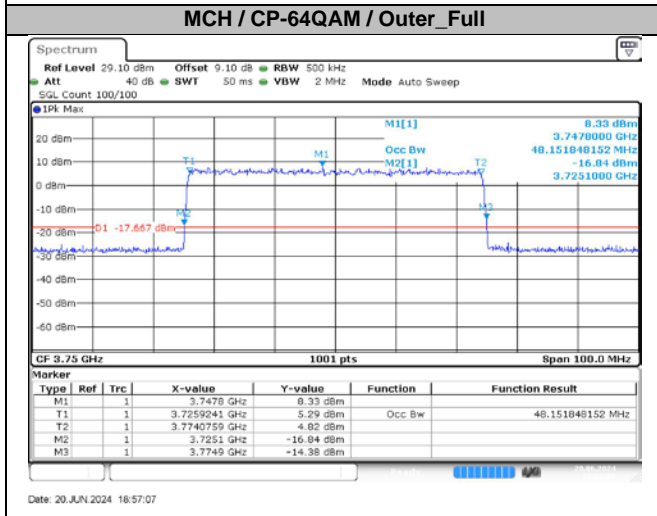

4.2. Test Plots for Ant4

n78A / 15KHz / 25MHz

MCH / CP-QPSK / Outer\_Full

Date: 20 JUN 2024 18:53:25

MCH / CP-16QAM / Outer\_Full

Date: 20 JUN 2024 18:53:40

MCH / CP-64QAM / Outer\_Full

Date: 20 JUN 2024 18:53:56

MCH / CP-256QAM / Outer\_Full

Date: 20 JUN 2024 18:54:11

n78A / 15KHz / 30MHz

MCH / CP-QPSK / Outer\_Full

Date: 20 JUN 2024 18:54:28

MCH / CP-16QAM / Outer\_Full

Date: 20 JUN 2024 18:54:43

n78A / 15KHz / 50MHz

n78A / 30KHz / 10MHz

**n78A / 30kHz / 20MHz**

**n78A / 30kHz / 25MHz**

**n78A / 30kHz / 40MHz**

**n78A / 30kHz / 50MHz**

**n78A / 30KHz / 70MHz**

**n78A / 30KHz / 80MHz**