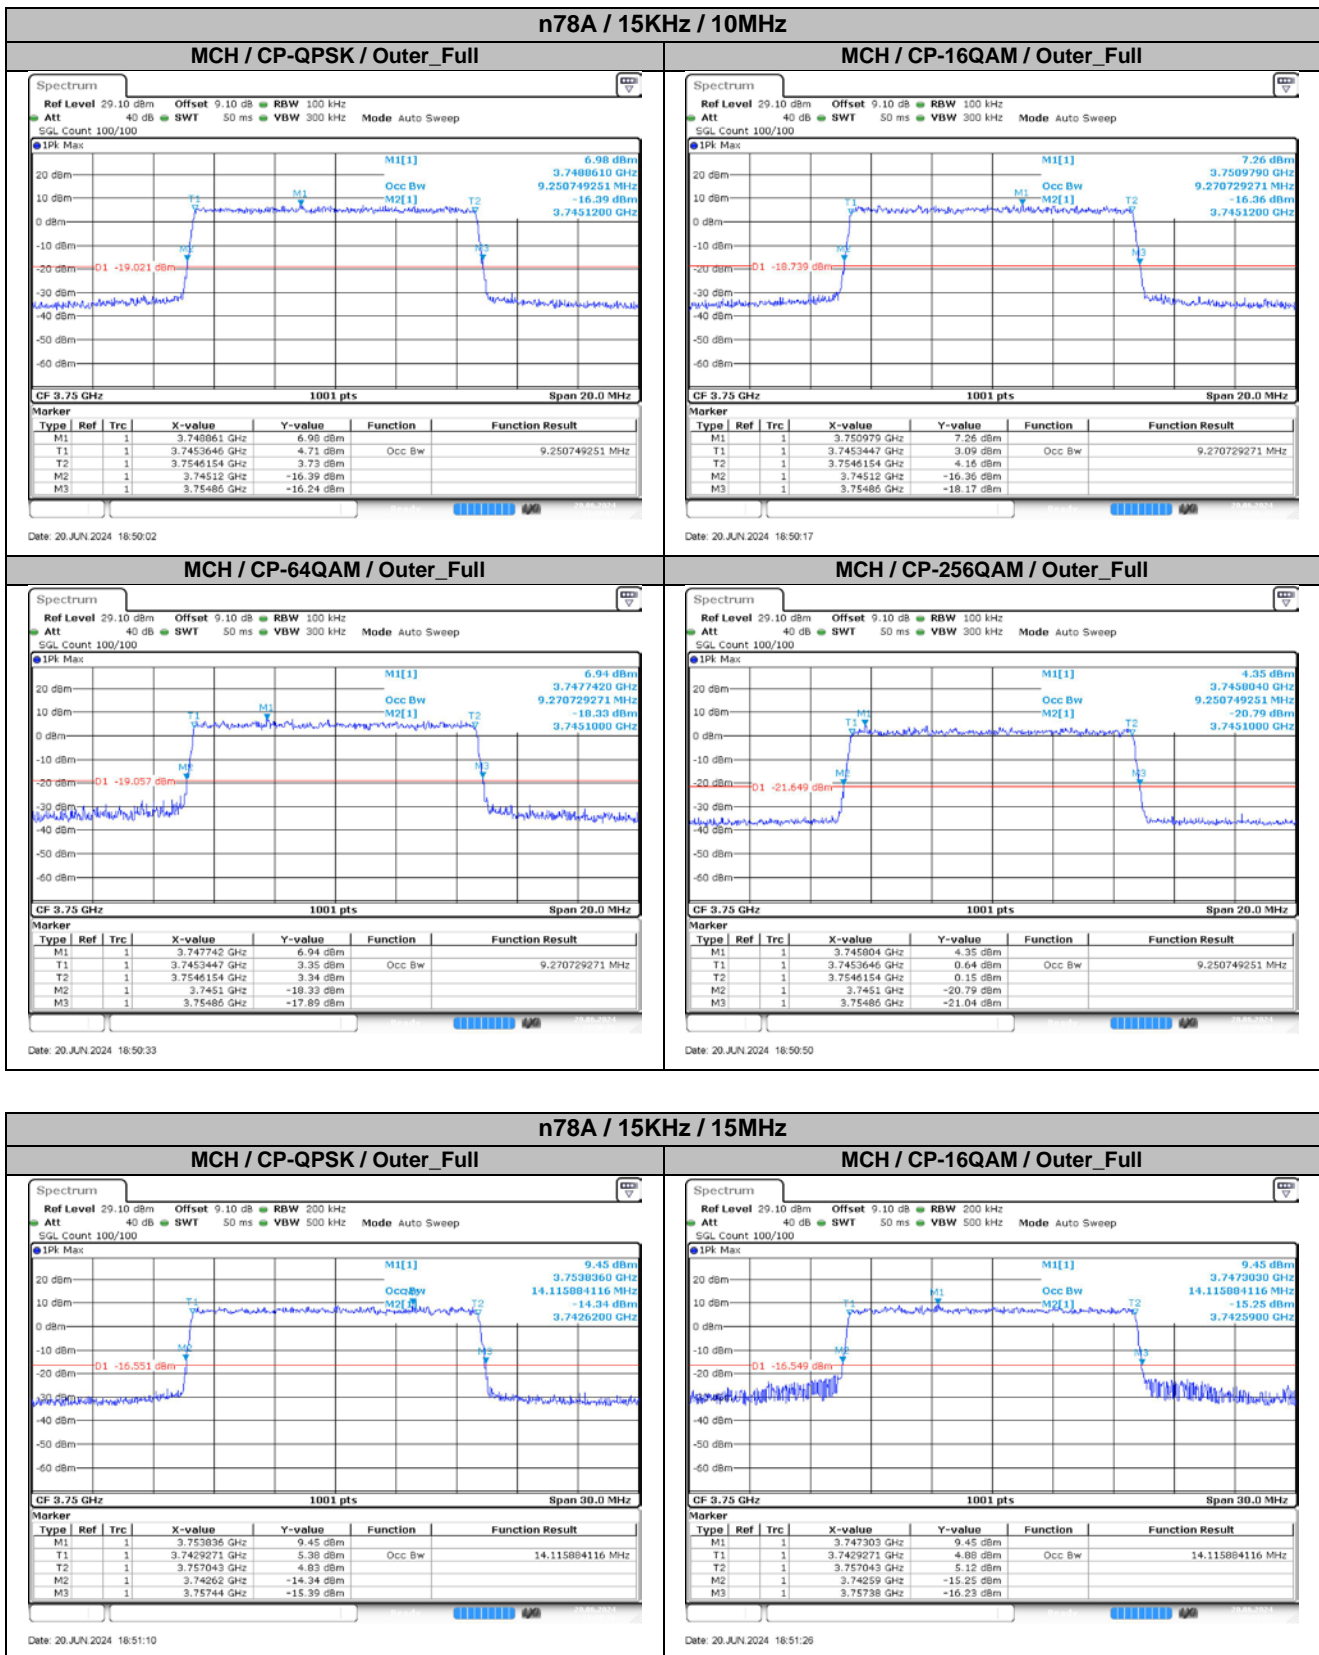

4.2. Test Plots for Ant4