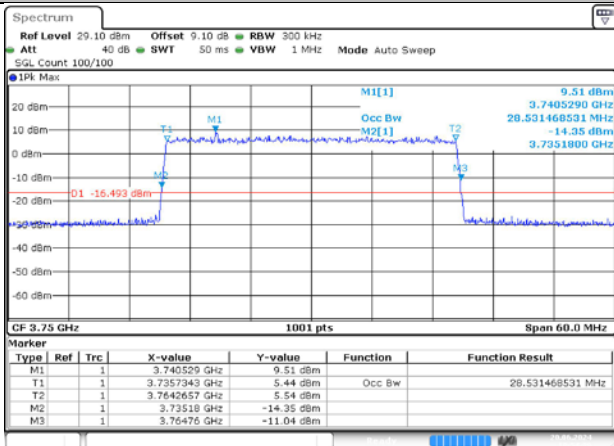

#### 3.1. Test Plots

4.2. Test Plots for Ant4

n78A / 15KHz / 25MHz

MCH / CP-QPSK / Outer\_Full

Date: 20 JUN 2024 18:53:25

MCH / CP-16QAM / Outer\_Full

Date: 20 JUN 2024 18:53:40

MCH / CP-64QAM / Outer\_Full

Date: 20 JUN 2024 18:53:56

MCH / CP-256QAM / Outer\_Full

Date: 20 JUN 2024 18:54:11

n78A / 15KHz / 30MHz

MCH / CP-QPSK / Outer\_Full

Date: 20 JUN 2024 18:54:28

MCH / CP-16QAM / Outer\_Full

Date: 20 JUN 2024 18:54:43

n78A / 15KHz / 50MHz