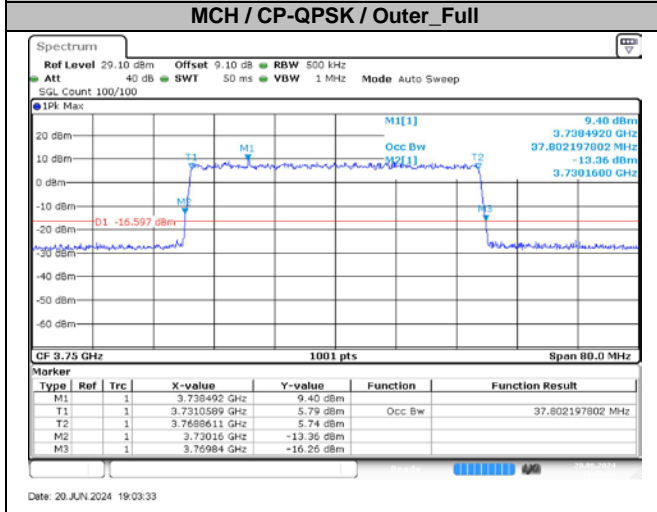

MCH / CP-256QAM / Outer\_Full

Date: 20 JUN 2024 18:54:11

n78A / 15KHz / 30MHz

MCH / CP-QPSK / Outer\_Full

Date: 20 JUN 2024 18:54:28

MCH / CP-16QAM / Outer\_Full

Date: 20 JUN 2024 18:54:43

n78A / 15KHz / 50MHz

n78A / 30KHz / 10MHz

**n78A / 30kHz / 20MHz**

**n78A / 30kHz / 25MHz**

**n78A / 30kHz / 40MHz**

**n78A / 30kHz / 50MHz**

**n78A / 30KHz / 70MHz**

**n78A / 30KHz / 80MHz**