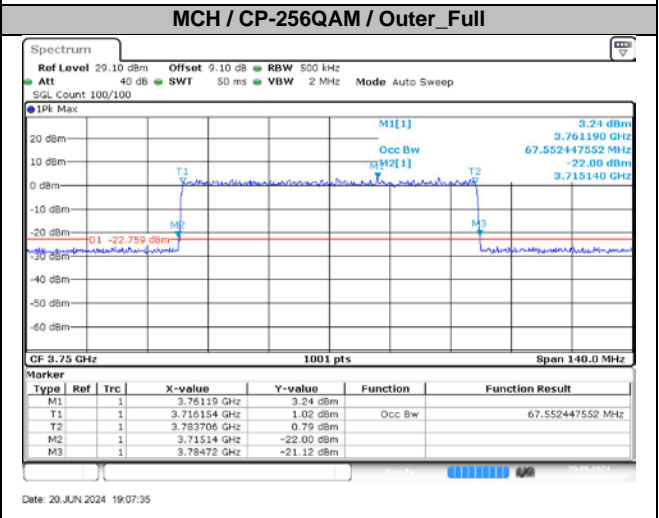

4.2. Test Plots for Ant4

n78A / 15KHz / 25MHz

MCH / CP-QPSK / Outer\_Full

Date: 20 JUN 2024 18:53:25

MCH / CP-16QAM / Outer\_Full

Date: 20 JUN 2024 18:53:40

MCH / CP-64QAM / Outer\_Full

Date: 20 JUN 2024 18:53:56

MCH / CP-256QAM / Outer\_Full

Date: 20 JUN 2024 18:54:11

n78A / 15KHz / 30MHz

MCH / CP-QPSK / Outer\_Full

Date: 20 JUN 2024 18:54:28

MCH / CP-16QAM / Outer\_Full

Date: 20 JUN 2024 18:54:43

n78A / 15KHz / 50MHz

n78A / 30KHz / 10MHz

**n78A / 30kHz / 20MHz**

**n78A / 30kHz / 25MHz**

**n78A / 30kHz / 40MHz**

**n78A / 30kHz / 50MHz**

**n78A / 30KHz / 70MHz**

**n78A / 30KHz / 80MHz**