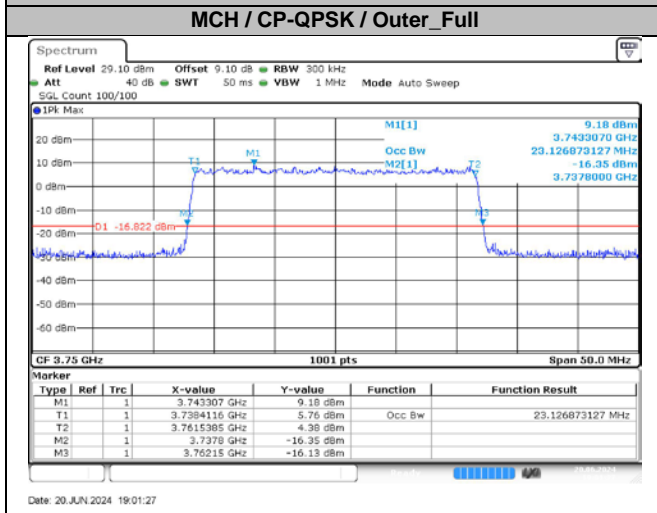

MCH / CP-256QAM / Outer\_Full

Date: 20 JUN 2024 18:54:11

n78A / 15KHz / 30MHz

MCH / CP-QPSK / Outer\_Full

Date: 20 JUN 2024 18:54:28

MCH / CP-16QAM / Outer\_Full

Date: 20 JUN 2024 18:54:43

n78A / 15KHz / 50MHz

n78A / 30KHz / 10MHz

**n78A / 30kHz / 20MHz**

**n78A / 30kHz / 25MHz**

**n78A / 30kHz / 40MHz**

**n78A / 30kHz / 50MHz**

**n78A / 30KHz / 70MHz**

**n78A / 30KHz / 80MHz**