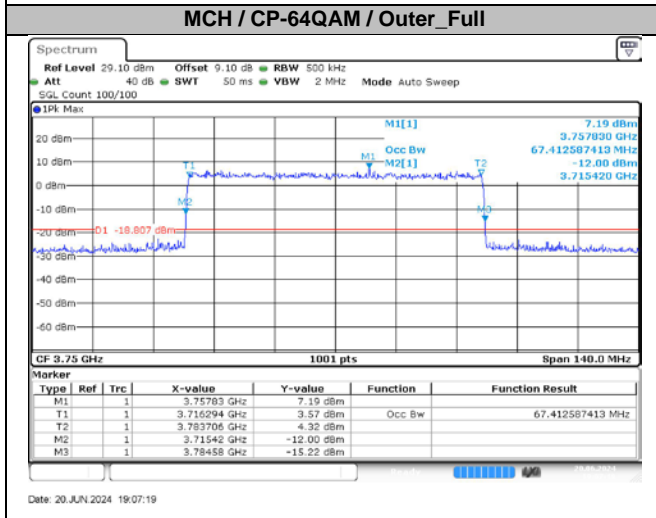

4.2. Test Plots for Ant4

n78A / 15KHz / 25MHz

MCH / CP-QPSK / Outer\_Full

Date: 20 JUN 2024 18:53:25

MCH / CP-16QAM / Outer\_Full

Date: 20 JUN 2024 18:53:40

MCH / CP-64QAM / Outer\_Full

Date: 20 JUN 2024 18:53:56

MCH / CP-256QAM / Outer\_Full

Date: 20 JUN 2024 18:54:11

n78A / 15KHz / 30MHz

MCH / CP-QPSK / Outer\_Full

Date: 20 JUN 2024 18:54:28

MCH / CP-16QAM / Outer\_Full

Date: 20 JUN 2024 18:54:43

n78A / 15KHz / 50MHz

n78A / 30KHz / 10MHz

**n78A / 30kHz / 20MHz**

**n78A / 30kHz / 25MHz**

**n78A / 30kHz / 40MHz**

**n78A / 30kHz / 50MHz**

**n78A / 30KHz / 70MHz**

**n78A / 30KHz / 80MHz**