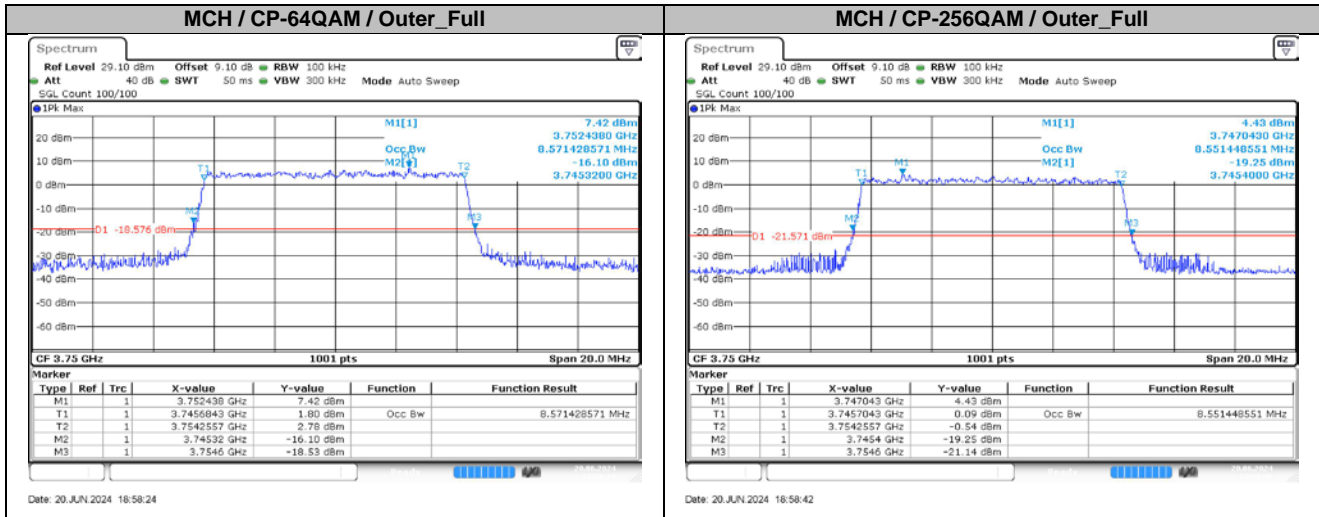

4.2. Test Plots for Ant4

n78A / 15KHz / 25MHz

MCH / CP-QPSK / Outer\_Full

Date: 20 JUN 2024 18:53:25

MCH / CP-16QAM / Outer\_Full

Date: 20 JUN 2024 18:53:40

MCH / CP-64QAM / Outer\_Full

Date: 20 JUN 2024 18:53:56

MCH / CP-256QAM / Outer\_Full

Date: 20 JUN 2024 18:54:11

n78A / 15KHz / 30MHz

MCH / CP-QPSK / Outer\_Full

Date: 20 JUN 2024 18:54:28

MCH / CP-16QAM / Outer\_Full

Date: 20 JUN 2024 18:54:43

n78A / 15KHz / 50MHz

n78A / 30KHz / 10MHz

**n78A / 30kHz / 20MHz**

**n78A / 30kHz / 25MHz**

**n78A / 30kHz / 40MHz**

**n78A / 30kHz / 50MHz**

**n78A / 30KHz / 70MHz**

**n78A / 30KHz / 80MHz**