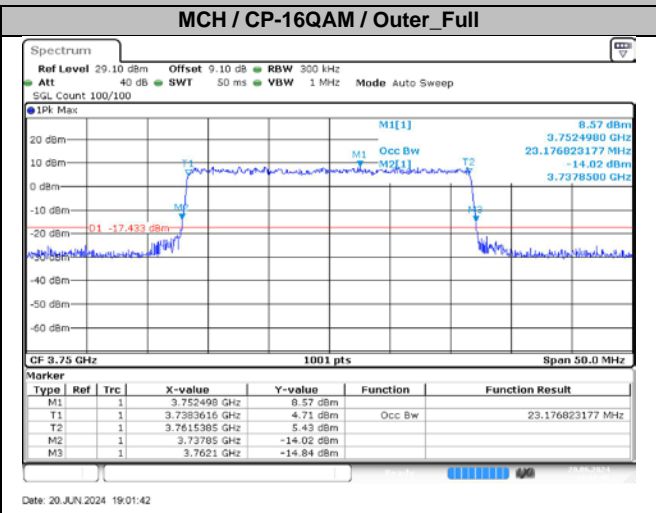

MCH / CP-256QAM / Outer\_Full

Date: 20 JUN 2024 18:54:11

n78A / 15KHz / 30MHz

MCH / CP-QPSK / Outer\_Full

Date: 20 JUN 2024 18:54:28

MCH / CP-16QAM / Outer\_Full

Date: 20 JUN 2024 18:54:43

n78A / 15KHz / 50MHz

n78A / 30KHz / 10MHz

**n78A / 30kHz / 20MHz**

**n78A / 30kHz / 25MHz**

**n78A / 30kHz / 40MHz**

**n78A / 30kHz / 50MHz**

**n78A / 30KHz / 70MHz**

**n78A / 30KHz / 80MHz**