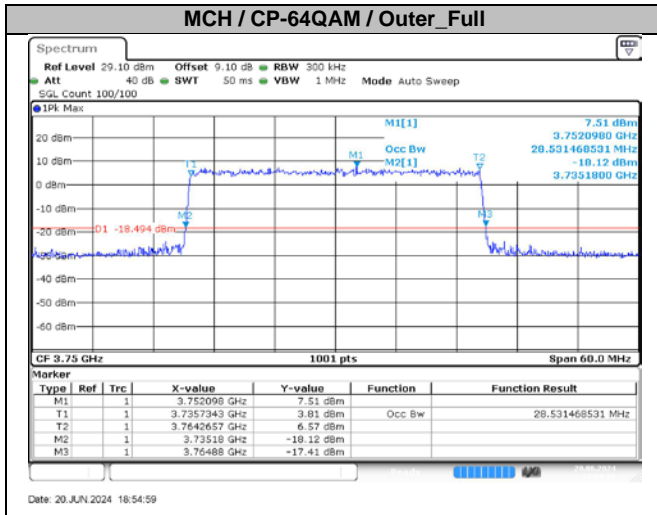

4.2. Test Plots for Ant4

n78A / 15KHz / 25MHz

MCH / CP-QPSK / Outer\_Full

Date: 20 JUN 2024 18:53:25

MCH / CP-16QAM / Outer\_Full

Date: 20 JUN 2024 18:53:40

MCH / CP-64QAM / Outer\_Full

Date: 20 JUN 2024 18:53:56

MCH / CP-256QAM / Outer\_Full

Date: 20 JUN 2024 18:54:11

n78A / 15KHz / 30MHz

MCH / CP-QPSK / Outer\_Full

Date: 20 JUN 2024 18:54:28

MCH / CP-16QAM / Outer\_Full

Date: 20 JUN 2024 18:54:43

n78A / 15KHz / 50MHz

n78A / 30KHz / 10MHz

**n78A / 30kHz / 20MHz**

**n78A / 30kHz / 25MHz**

**n78A / 30kHz / 40MHz**

**n78A / 30kHz / 50MHz**

**n78A / 30KHz / 70MHz**

**n78A / 30KHz / 80MHz**