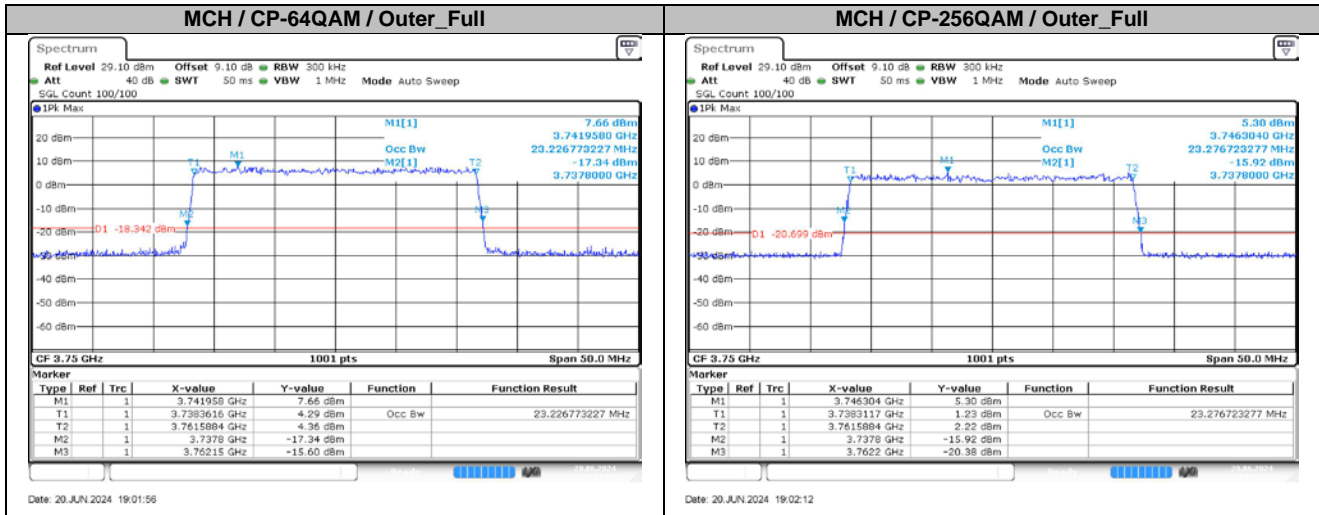

MCH / CP-256QAM / Outer\_Full

Date: 20 JUN 2024 18:54:11

n78A / 15KHz / 30MHz

MCH / CP-QPSK / Outer\_Full

Date: 20 JUN 2024 18:54:28

MCH / CP-16QAM / Outer\_Full

Date: 20 JUN 2024 18:54:43

n78A / 15KHz / 50MHz

n78A / 30KHz / 10MHz

**n78A / 30kHz / 20MHz**

**n78A / 30kHz / 25MHz**

**n78A / 30kHz / 40MHz**

**n78A / 30kHz / 50MHz**

**n78A / 30KHz / 70MHz**

**n78A / 30KHz / 80MHz**