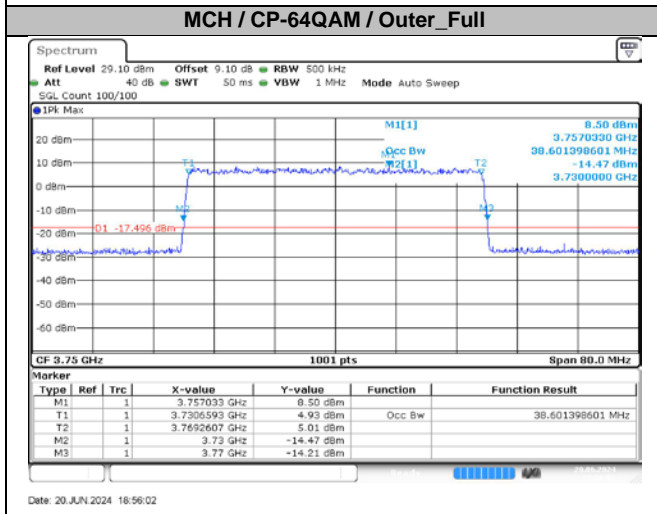

4.2. Test Plots for Ant4

n78A / 15KHz / 25MHz

MCH / CP-QPSK / Outer\_Full

Date: 20 JUN 2024 18:53:25

MCH / CP-16QAM / Outer\_Full

Date: 20 JUN 2024 18:53:40

MCH / CP-64QAM / Outer\_Full

Date: 20 JUN 2024 18:53:56

MCH / CP-256QAM / Outer\_Full

Date: 20 JUN 2024 18:54:11

n78A / 15KHz / 30MHz

MCH / CP-QPSK / Outer\_Full

Date: 20 JUN 2024 18:54:28

MCH / CP-16QAM / Outer\_Full

Date: 20 JUN 2024 18:54:43

n78A / 15KHz / 50MHz

n78A / 30KHz / 10MHz

**n78A / 30kHz / 20MHz**

**n78A / 30kHz / 25MHz**

**n78A / 30kHz / 40MHz**

**n78A / 30kHz / 50MHz**

**n78A / 30KHz / 70MHz**

**n78A / 30KHz / 80MHz**