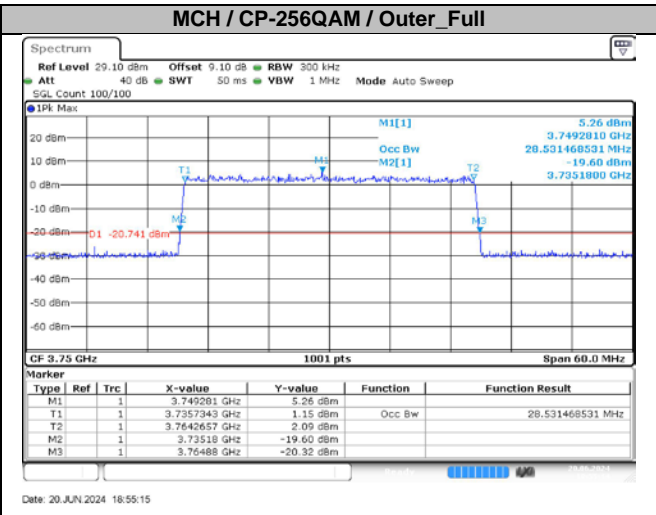

4.2. Test Plots for Ant4

n78A / 15KHz / 25MHz

MCH / CP-QPSK / Outer\_Full

Date: 20 JUN 2024 18:53:25

MCH / CP-16QAM / Outer\_Full

Date: 20 JUN 2024 18:53:40

MCH / CP-64QAM / Outer\_Full

Date: 20 JUN 2024 18:53:56

MCH / CP-256QAM / Outer\_Full

Date: 20 JUN 2024 18:54:11

n78A / 15KHz / 30MHz

MCH / CP-QPSK / Outer\_Full

Date: 20 JUN 2024 18:54:28

MCH / CP-16QAM / Outer\_Full

Date: 20 JUN 2024 18:54:43

n78A / 15KHz / 50MHz

n78A / 30KHz / 10MHz

**n78A / 30kHz / 20MHz**

**n78A / 30kHz / 25MHz**

**n78A / 30kHz / 40MHz**

**n78A / 30kHz / 50MHz**

**n78A / 30KHz / 70MHz**

**n78A / 30KHz / 80MHz**