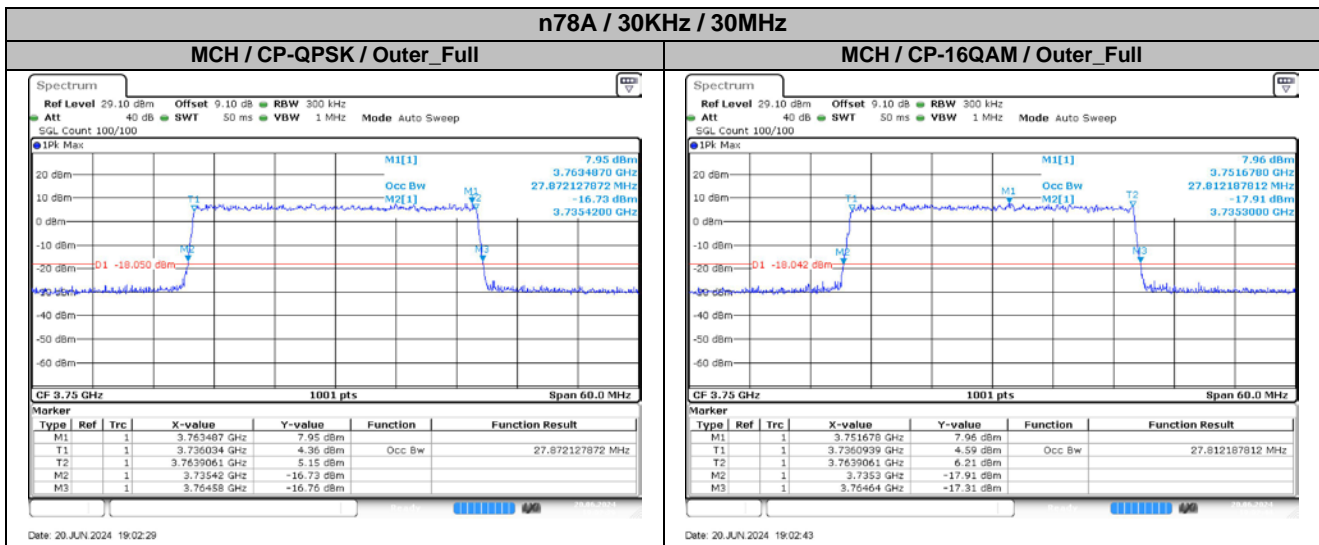

MCH / CP-256QAM / Outer\_Full

Date: 20 JUN 2024 18:54:11

n78A / 15KHz / 30MHz

MCH / CP-QPSK / Outer\_Full

Date: 20 JUN 2024 18:54:28

MCH / CP-16QAM / Outer\_Full

Date: 20 JUN 2024 18:54:43

n78A / 15KHz / 50MHz

n78A / 30KHz / 10MHz

**n78A / 30kHz / 20MHz**

**n78A / 30kHz / 25MHz**

**n78A / 30kHz / 40MHz**

**n78A / 30kHz / 50MHz**

**n78A / 30KHz / 70MHz**

**n78A / 30KHz / 80MHz**