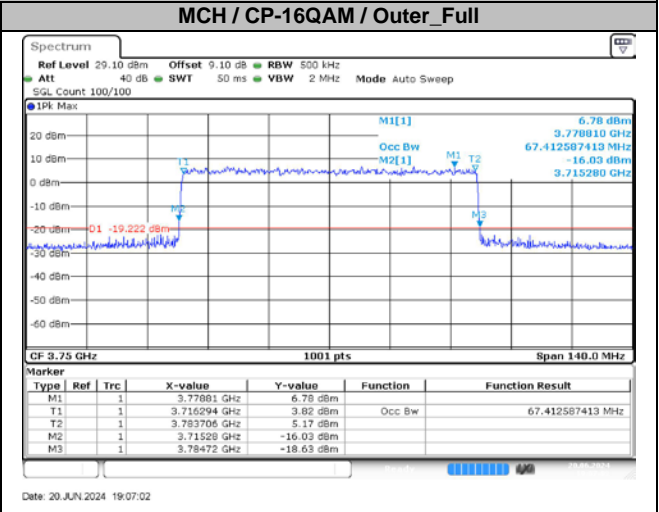

MCH / CP-256QAM / Outer\_Full

Date: 20 JUN 2024 18:54:11

n78A / 15KHz / 30MHz

MCH / CP-QPSK / Outer\_Full

Date: 20 JUN 2024 18:54:28

MCH / CP-16QAM / Outer\_Full

Date: 20 JUN 2024 18:54:43

n78A / 15KHz / 50MHz

n78A / 30KHz / 10MHz

**n78A / 30kHz / 20MHz**

**n78A / 30kHz / 25MHz**

**n78A / 30kHz / 40MHz**

**n78A / 30kHz / 50MHz**

**n78A / 30KHz / 70MHz**

**n78A / 30KHz / 80MHz**