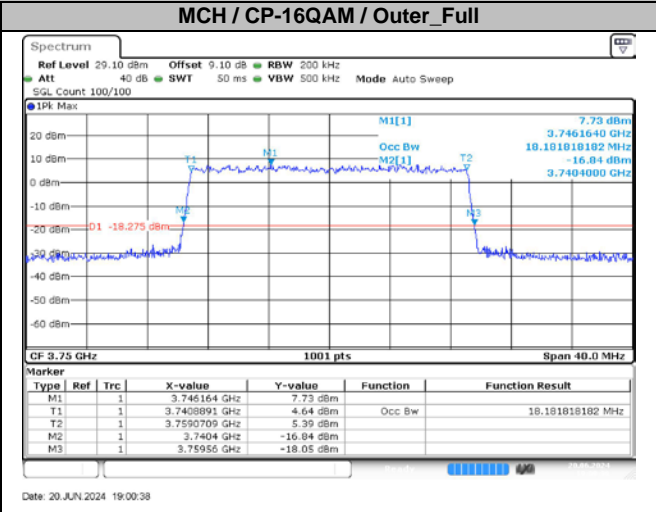

4.2. Test Plots for Ant4

n78A / 15KHz / 25MHz

MCH / CP-QPSK / Outer\_Full

Date: 20 JUN 2024 18:53:25

MCH / CP-16QAM / Outer\_Full

Date: 20 JUN 2024 18:53:40

MCH / CP-64QAM / Outer\_Full

Date: 20 JUN 2024 18:53:56

MCH / CP-256QAM / Outer\_Full

Date: 20 JUN 2024 18:54:11

n78A / 15KHz / 30MHz

MCH / CP-QPSK / Outer\_Full

Date: 20 JUN 2024 18:54:28

MCH / CP-16QAM / Outer\_Full

Date: 20 JUN 2024 18:54:43

n78A / 15KHz / 50MHz

n78A / 30KHz / 10MHz

**n78A / 30kHz / 20MHz**

**n78A / 30kHz / 25MHz**

**n78A / 30kHz / 40MHz**

**n78A / 30kHz / 50MHz**

**n78A / 30KHz / 70MHz**

**n78A / 30KHz / 80MHz**