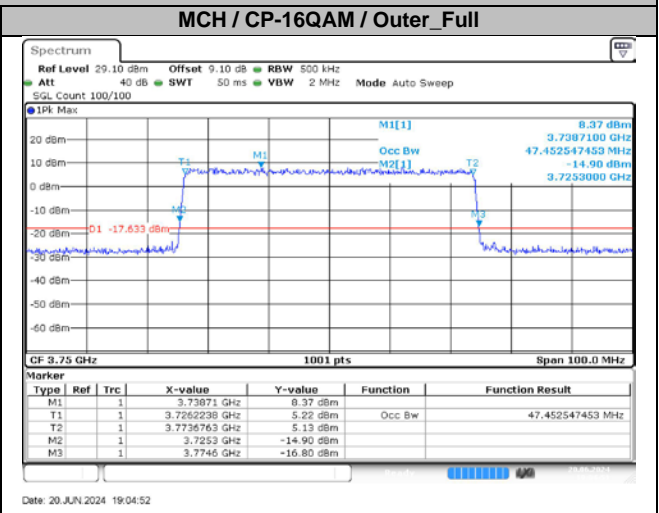

MCH / CP-256QAM / Outer\_Full

Date: 20 JUN 2024 18:54:11

n78A / 15KHz / 30MHz

MCH / CP-QPSK / Outer\_Full

Date: 20 JUN 2024 18:54:28

MCH / CP-16QAM / Outer\_Full

Date: 20 JUN 2024 18:54:43

n78A / 15KHz / 50MHz

n78A / 30KHz / 10MHz

**n78A / 30kHz / 20MHz**

**n78A / 30kHz / 25MHz**

**n78A / 30kHz / 40MHz**

**n78A / 30kHz / 50MHz**

**n78A / 30KHz / 70MHz**

**n78A / 30KHz / 80MHz**