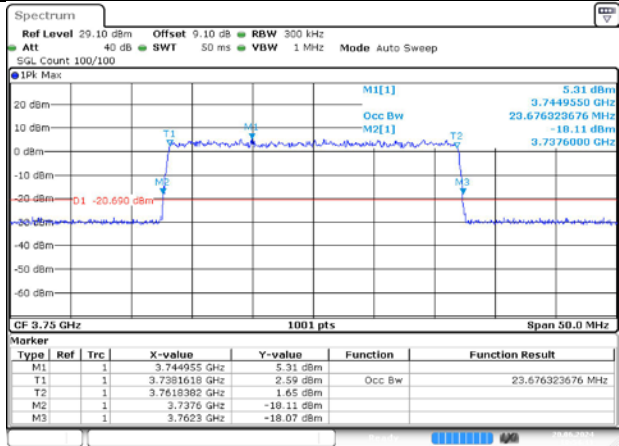

4.2. Test Plots for Ant4

n78A / 15KHz / 25MHz

MCH / CP-QPSK / Outer\_Full

Date: 20 JUN 2024 18:53:25

MCH / CP-16QAM / Outer\_Full

Date: 20 JUN 2024 18:53:40

MCH / CP-64QAM / Outer\_Full

Date: 20 JUN 2024 18:53:56

MCH / CP-256QAM / Outer\_Full

Date: 20 JUN 2024 18:54:11

n78A / 15KHz / 30MHz

MCH / CP-QPSK / Outer\_Full

Date: 20 JUN 2024 18:54:28

MCH / CP-16QAM / Outer\_Full

Date: 20 JUN 2024 18:54:43

n78A / 15KHz / 50MHz