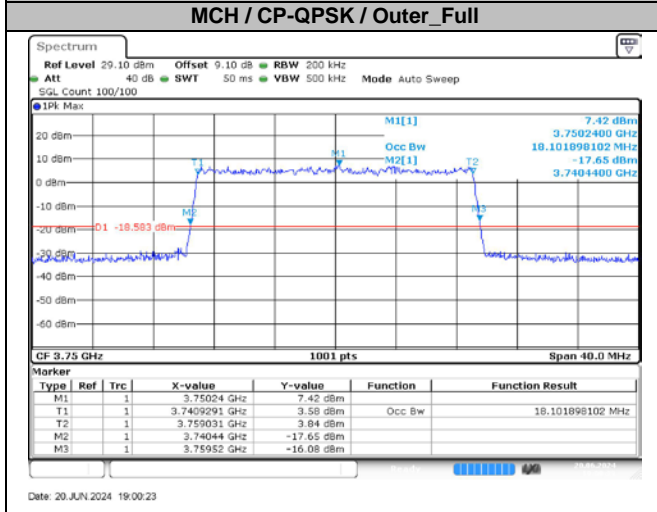

4.2. Test Plots for Ant4

n78A / 15KHz / 25MHz

MCH / CP-QPSK / Outer\_Full

Date: 20 JUN 2024 18:53:25

MCH / CP-16QAM / Outer\_Full

Date: 20 JUN 2024 18:53:40

MCH / CP-64QAM / Outer\_Full

Date: 20 JUN 2024 18:53:56

MCH / CP-256QAM / Outer\_Full

Date: 20 JUN 2024 18:54:11

n78A / 15KHz / 30MHz

MCH / CP-QPSK / Outer\_Full

Date: 20 JUN 2024 18:54:28

MCH / CP-16QAM / Outer\_Full

Date: 20 JUN 2024 18:54:43

n78A / 15KHz / 50MHz

n78A / 30KHz / 10MHz

**n78A / 30kHz / 20MHz**

**n78A / 30kHz / 25MHz**

**n78A / 30kHz / 40MHz**

**n78A / 30kHz / 50MHz**

**n78A / 30KHz / 70MHz**

**n78A / 30KHz / 80MHz**