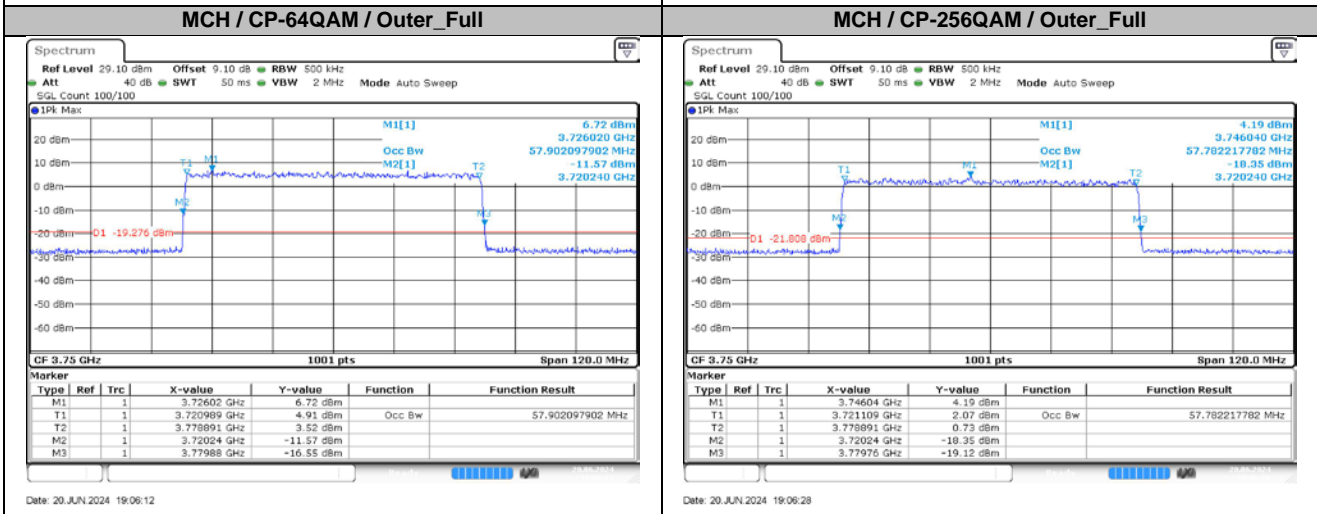

MCH / CP-256QAM / Outer\_Full

Date: 20 JUN 2024 18:54:11

n78A / 15KHz / 30MHz

MCH / CP-QPSK / Outer\_Full

Date: 20 JUN 2024 18:54:28

MCH / CP-16QAM / Outer\_Full

Date: 20 JUN 2024 18:54:43

n78A / 15KHz / 50MHz

n78A / 30KHz / 10MHz

**n78A / 30kHz / 20MHz**

**n78A / 30kHz / 25MHz**

**n78A / 30kHz / 40MHz**

**n78A / 30kHz / 50MHz**

**n78A / 30KHz / 70MHz**

**n78A / 30KHz / 80MHz**