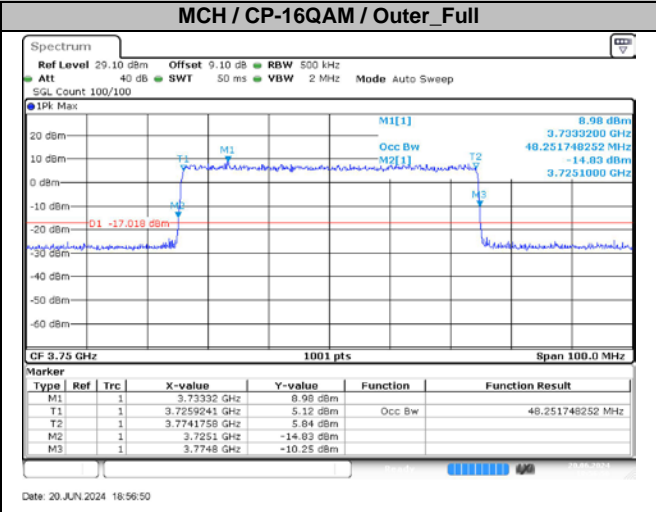

4.2. Test Plots for Ant4

n78A / 15KHz / 25MHz

MCH / CP-QPSK / Outer\_Full

Date: 20 JUN 2024 18:53:25

MCH / CP-16QAM / Outer\_Full

Date: 20 JUN 2024 18:53:40

MCH / CP-64QAM / Outer\_Full

Date: 20 JUN 2024 18:53:56

MCH / CP-256QAM / Outer\_Full

Date: 20 JUN 2024 18:54:11

n78A / 15KHz / 30MHz

MCH / CP-QPSK / Outer\_Full

Date: 20 JUN 2024 18:54:28

MCH / CP-16QAM / Outer\_Full

Date: 20 JUN 2024 18:54:43

n78A / 15KHz / 50MHz

n78A / 30KHz / 10MHz

**n78A / 30kHz / 20MHz**

**n78A / 30kHz / 25MHz**

**n78A / 30kHz / 40MHz**

**n78A / 30kHz / 50MHz**

**n78A / 30KHz / 70MHz**

**n78A / 30KHz / 80MHz**