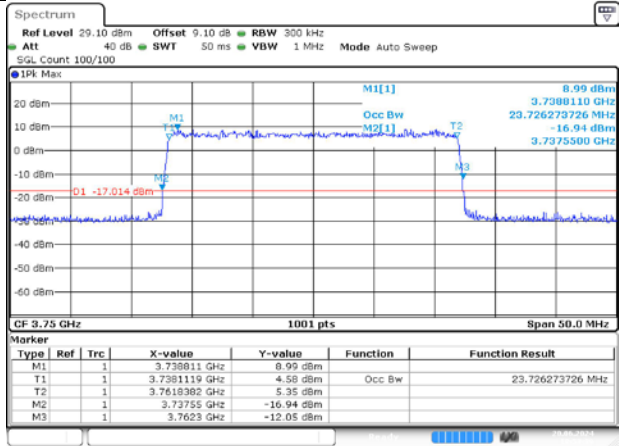

4.2. Test Plots for Ant4

n78A / 15KHz / 25MHz

MCH / CP-QPSK / Outer\_Full

Date: 20 JUN 2024 18:53:25

MCH / CP-16QAM / Outer\_Full

Date: 20 JUN 2024 18:53:40

MCH / CP-64QAM / Outer\_Full

Date: 20 JUN 2024 18:53:56

MCH / CP-256QAM / Outer\_Full

Date: 20 JUN 2024 18:54:11

n78A / 15KHz / 30MHz

MCH / CP-QPSK / Outer\_Full

Date: 20 JUN 2024 18:54:28

MCH / CP-16QAM / Outer\_Full

Date: 20 JUN 2024 18:54:43

n78A / 15KHz / 50MHz