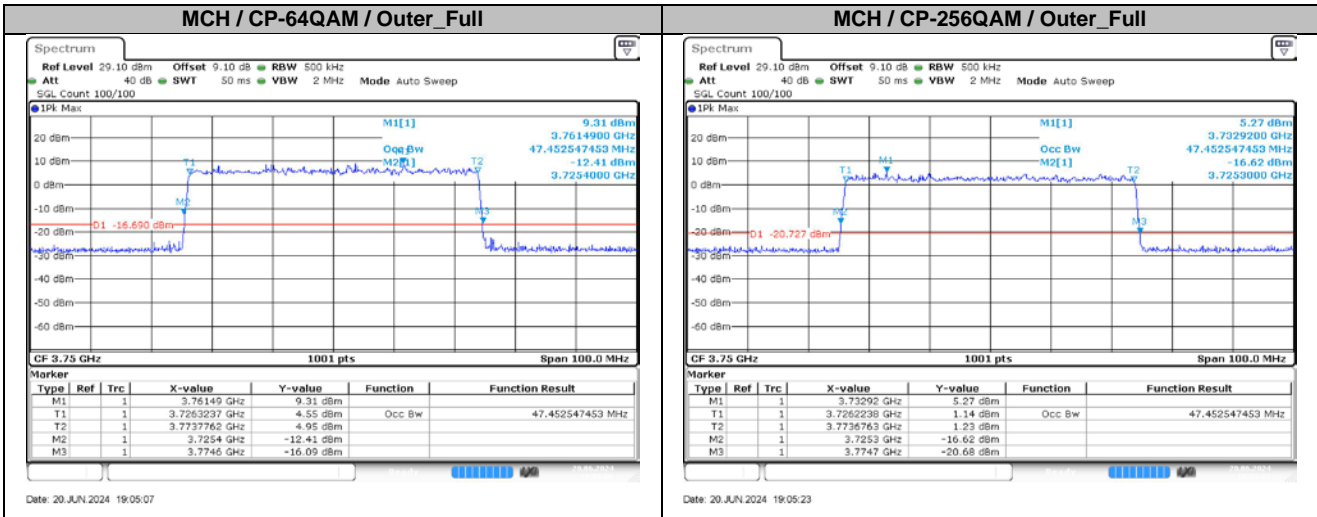

MCH / CP-256QAM / Outer\_Full

Date: 20 JUN 2024 18:54:11

n78A / 15KHz / 30MHz

MCH / CP-QPSK / Outer\_Full

Date: 20 JUN 2024 18:54:28

MCH / CP-16QAM / Outer\_Full

Date: 20 JUN 2024 18:54:43

n78A / 15KHz / 50MHz

n78A / 30KHz / 10MHz

**n78A / 30kHz / 20MHz**

**n78A / 30kHz / 25MHz**

**n78A / 30kHz / 40MHz**

**n78A / 30kHz / 50MHz**

**n78A / 30KHz / 70MHz**

**n78A / 30KHz / 80MHz**