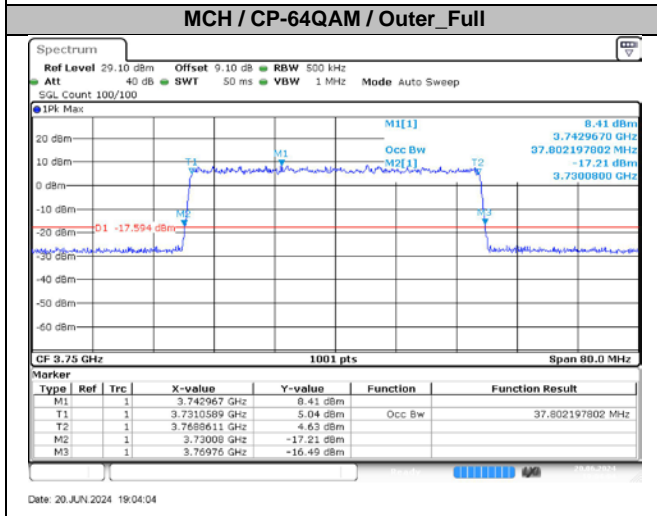

4.2. Test Plots for Ant4

n78A / 15KHz / 25MHz

MCH / CP-QPSK / Outer\_Full

Date: 20 JUN 2024 18:53:25

MCH / CP-16QAM / Outer\_Full

Date: 20 JUN 2024 18:53:40

MCH / CP-64QAM / Outer\_Full

Date: 20 JUN 2024 18:53:56

MCH / CP-256QAM / Outer\_Full

Date: 20 JUN 2024 18:54:11

n78A / 15KHz / 30MHz

MCH / CP-QPSK / Outer\_Full

Date: 20 JUN 2024 18:54:28

MCH / CP-16QAM / Outer\_Full

Date: 20 JUN 2024 18:54:43

n78A / 15KHz / 50MHz

n78A / 30KHz / 10MHz

**n78A / 30kHz / 20MHz**

**n78A / 30kHz / 25MHz**

**n78A / 30kHz / 40MHz**

**n78A / 30kHz / 50MHz**

**n78A / 30KHz / 70MHz**

**n78A / 30KHz / 80MHz**