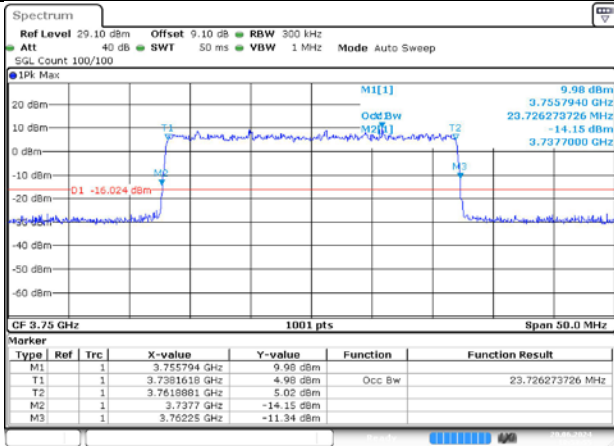

4.2. Test Plots for Ant4

n78A / 15KHz / 25MHz

MCH / CP-QPSK / Outer\_Full

Date: 20 JUN 2024 18:53:25

MCH / CP-16QAM / Outer\_Full

Date: 20 JUN 2024 18:53:40

MCH / CP-64QAM / Outer\_Full

Date: 20 JUN 2024 18:53:56

MCH / CP-256QAM / Outer\_Full

Date: 20 JUN 2024 18:54:11

n78A / 15KHz / 30MHz

MCH / CP-QPSK / Outer\_Full

Date: 20 JUN 2024 18:54:28

MCH / CP-16QAM / Outer\_Full

Date: 20 JUN 2024 18:54:43

n78A / 15KHz / 50MHz