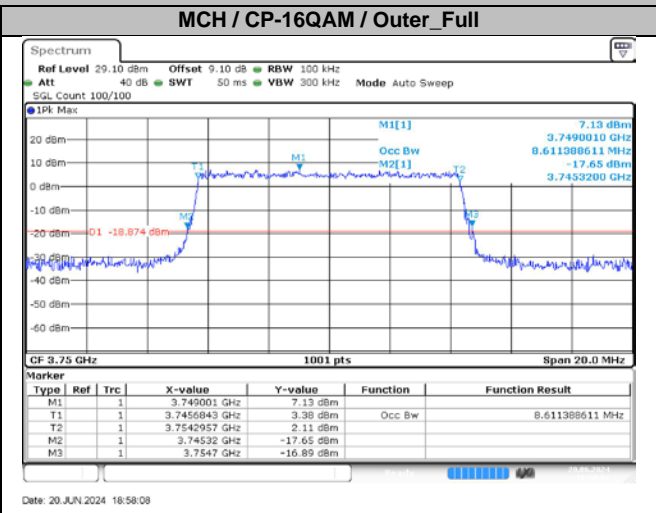

4.2. Test Plots for Ant4

n78A / 15KHz / 25MHz

MCH / CP-QPSK / Outer\_Full

Date: 20 JUN 2024 18:53:25

MCH / CP-16QAM / Outer\_Full

Date: 20 JUN 2024 18:53:40

MCH / CP-64QAM / Outer\_Full

Date: 20 JUN 2024 18:53:56

MCH / CP-256QAM / Outer\_Full

Date: 20 JUN 2024 18:54:11

n78A / 15KHz / 30MHz

MCH / CP-QPSK / Outer\_Full

Date: 20 JUN 2024 18:54:28

MCH / CP-16QAM / Outer\_Full

Date: 20 JUN 2024 18:54:43

n78A / 15KHz / 50MHz

n78A / 30KHz / 10MHz

**n78A / 30kHz / 20MHz**

**n78A / 30kHz / 25MHz**

**n78A / 30kHz / 40MHz**

**n78A / 30kHz / 50MHz**

**n78A / 30KHz / 70MHz**

**n78A / 30KHz / 80MHz**