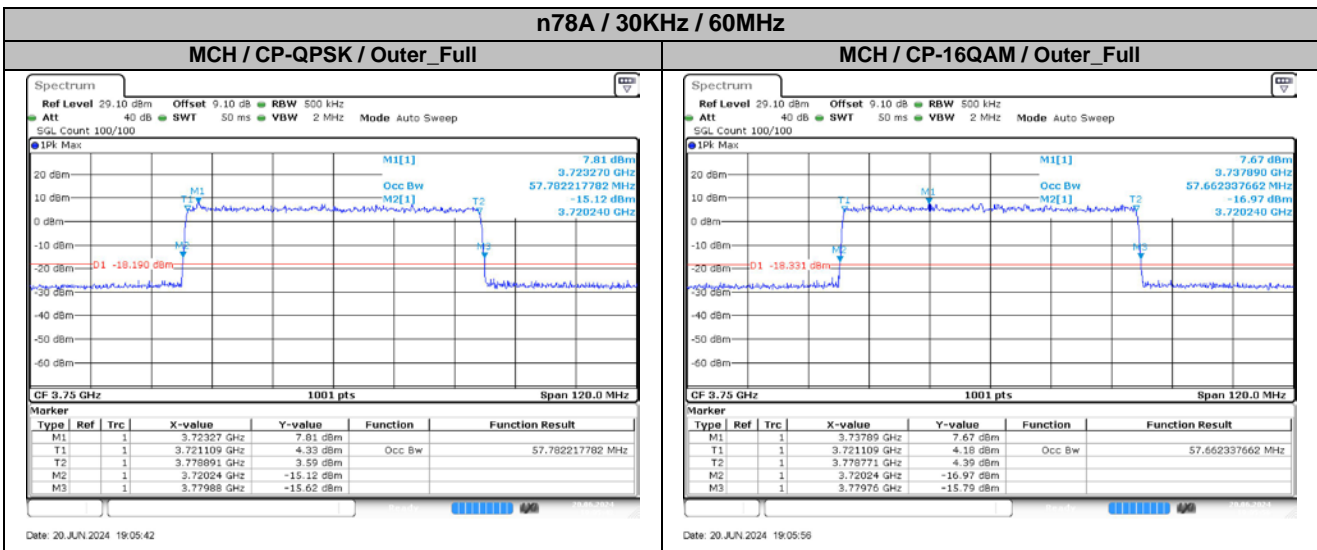

MCH / CP-256QAM / Outer\_Full

Date: 20 JUN 2024 18:54:11

n78A / 15KHz / 30MHz

MCH / CP-QPSK / Outer\_Full

Date: 20 JUN 2024 18:54:28

MCH / CP-16QAM / Outer\_Full

Date: 20 JUN 2024 18:54:43

n78A / 15KHz / 50MHz

n78A / 30KHz / 10MHz

**n78A / 30kHz / 20MHz**

**n78A / 30kHz / 25MHz**

**n78A / 30kHz / 40MHz**

**n78A / 30kHz / 50MHz**

**n78A / 30KHz / 70MHz**

**n78A / 30KHz / 80MHz**