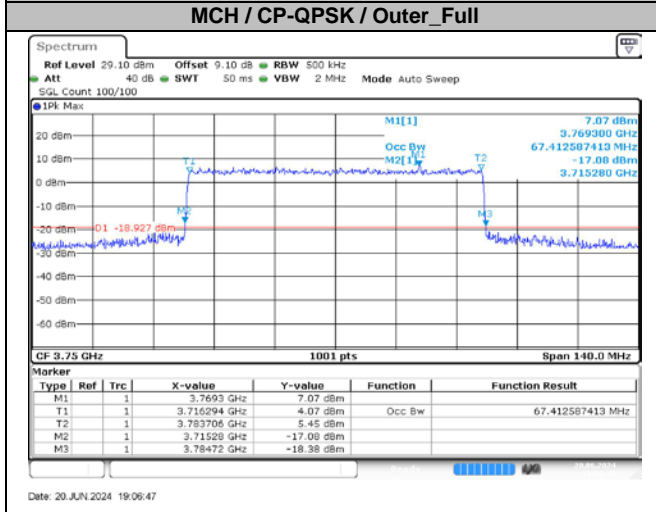

MCH / CP-256QAM / Outer\_Full

Date: 20 JUN 2024 18:54:11

n78A / 15KHz / 30MHz

MCH / CP-QPSK / Outer\_Full

Date: 20 JUN 2024 18:54:28

MCH / CP-16QAM / Outer\_Full

Date: 20 JUN 2024 18:54:43

n78A / 15KHz / 50MHz

n78A / 30KHz / 10MHz

**n78A / 30kHz / 20MHz**

**n78A / 30kHz / 25MHz**

**n78A / 30kHz / 40MHz**

**n78A / 30kHz / 50MHz**

**n78A / 30KHz / 70MHz**

**n78A / 30KHz / 80MHz**