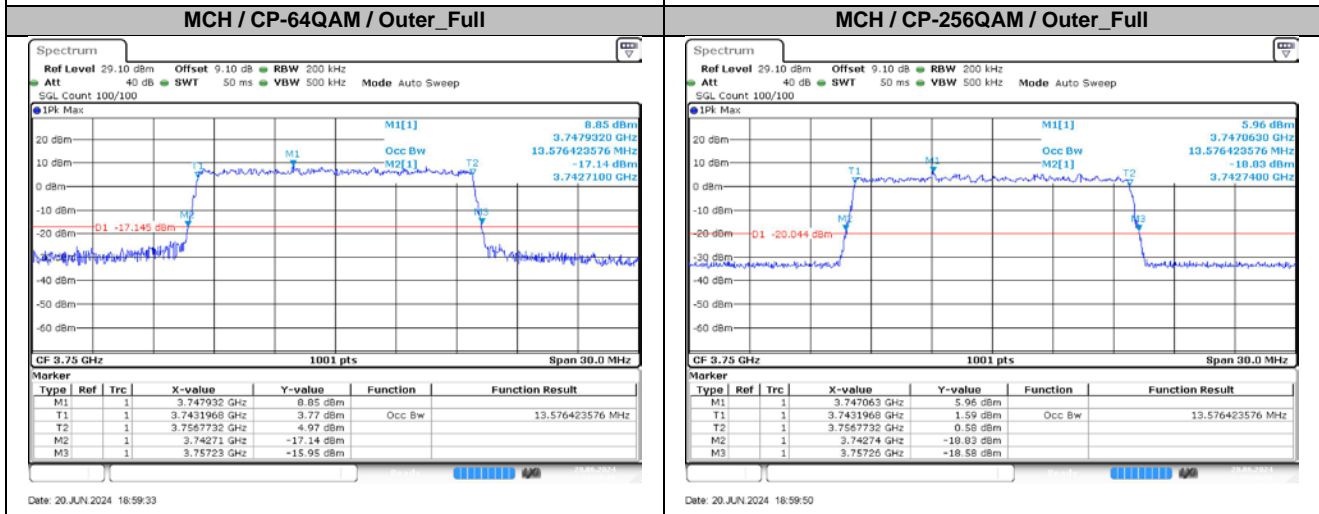

4.2. Test Plots for Ant4

n78A / 15KHz / 25MHz

MCH / CP-QPSK / Outer\_Full

Date: 20 JUN 2024 18:53:25

MCH / CP-16QAM / Outer\_Full

Date: 20 JUN 2024 18:53:40

MCH / CP-64QAM / Outer\_Full

Date: 20 JUN 2024 18:53:56

MCH / CP-256QAM / Outer\_Full

Date: 20 JUN 2024 18:54:11

n78A / 15KHz / 30MHz

MCH / CP-QPSK / Outer\_Full

Date: 20 JUN 2024 18:54:28

MCH / CP-16QAM / Outer\_Full

Date: 20 JUN 2024 18:54:43

n78A / 15KHz / 50MHz

n78A / 30KHz / 10MHz

**n78A / 30kHz / 20MHz**

**n78A / 30kHz / 25MHz**

**n78A / 30kHz / 40MHz**

**n78A / 30kHz / 50MHz**

**n78A / 30KHz / 70MHz**

**n78A / 30KHz / 80MHz**