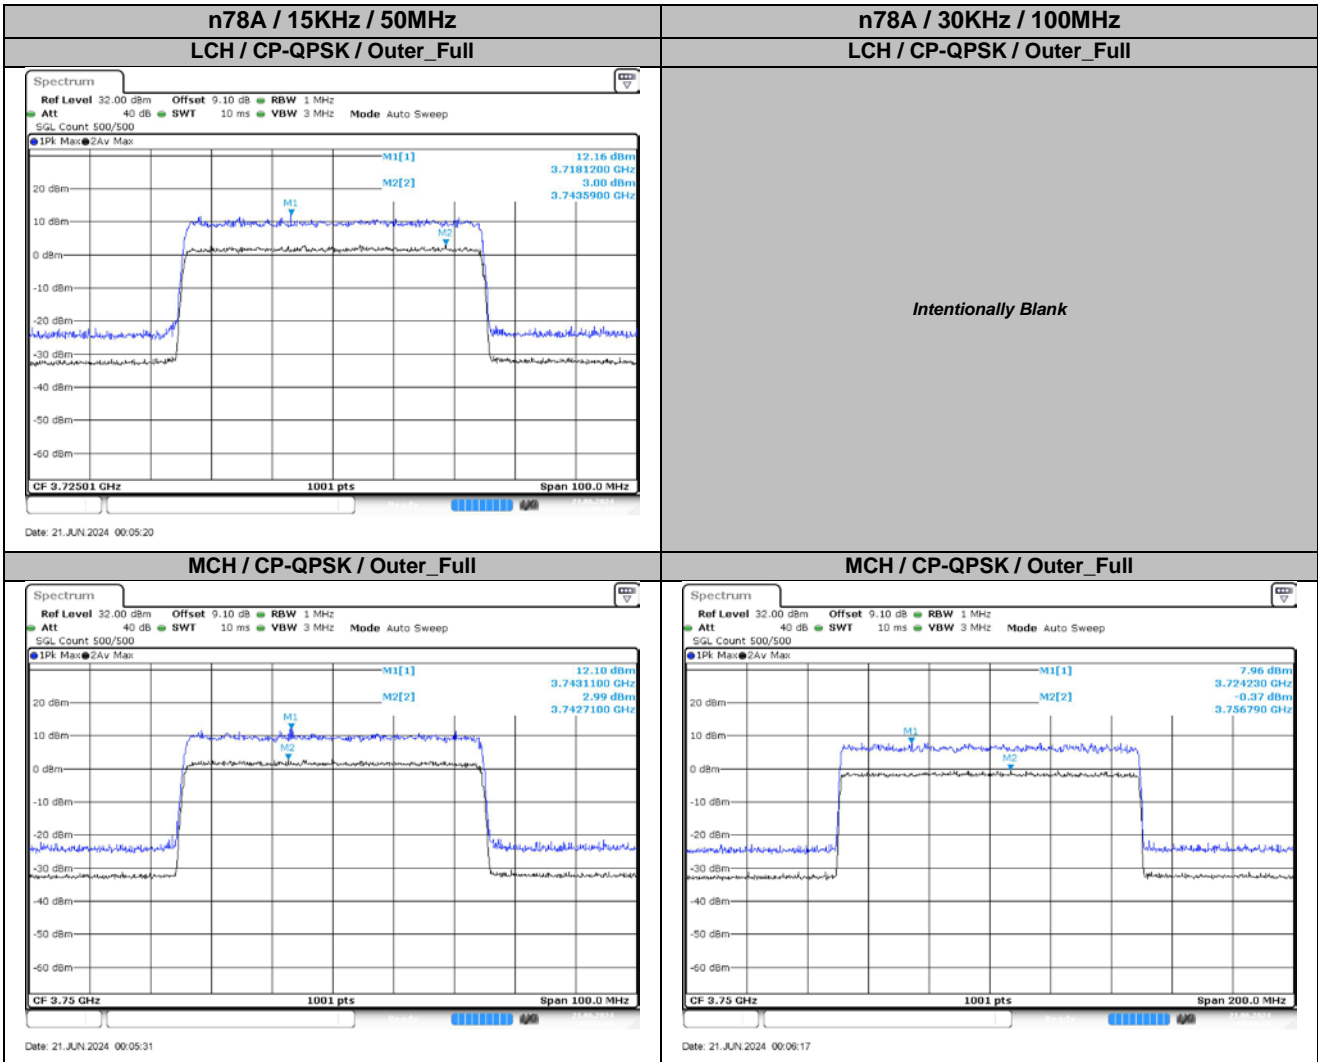

## 2. Peak-to-Average Ratio

### 2.1. Test Results

Channel	RB	Result (dB)				Limit (dB)	Verdict
		15KHz / 50MHz / CP-QPSK		30KHz / 100MHz / CP-QPSK			
		Ant4	Ant6	Ant4	Ant6		
LCH	Outer_Full	9.36	9.15	9.6	8.33	13.00	Pass
MCH	Outer_Full	9.29	9.11			13.00	Pass
HCH	Outer_Full	9.33	8.79			13.00	Pass

### 2.2. Test Plots for Ant4

2.3. Test Plots for Ant6

#### 3.1. Test Plots