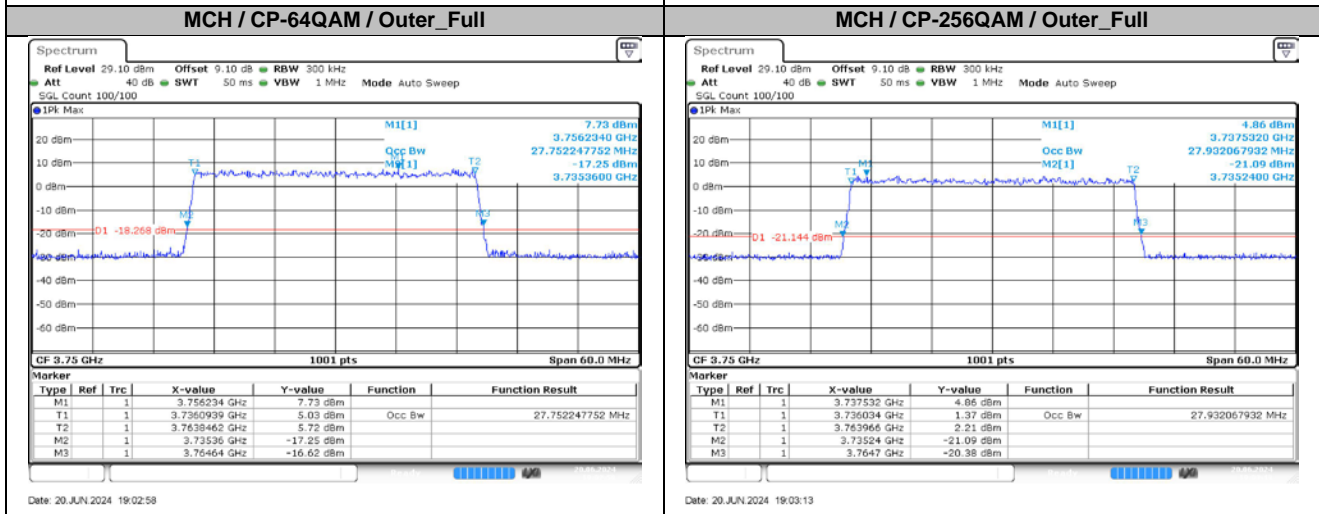

MCH / CP-256QAM / Outer\_Full

Date: 20 JUN 2024 18:54:11

n78A / 15KHz / 30MHz

MCH / CP-QPSK / Outer\_Full

Date: 20 JUN 2024 18:54:28

MCH / CP-16QAM / Outer\_Full

Date: 20 JUN 2024 18:54:43

n78A / 15KHz / 50MHz

n78A / 30KHz / 10MHz

**n78A / 30kHz / 20MHz**

**n78A / 30kHz / 25MHz**

**n78A / 30kHz / 40MHz**

**n78A / 30kHz / 50MHz**

**n78A / 30KHz / 70MHz**

**n78A / 30KHz / 80MHz**