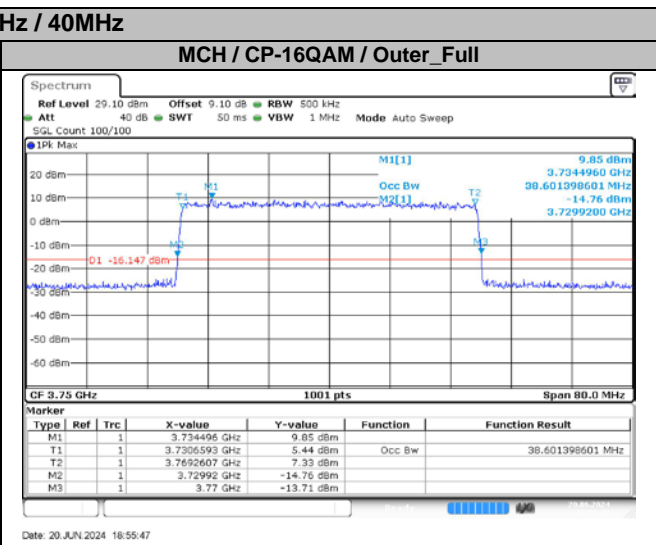

4.2. Test Plots for Ant4

n78A / 15KHz / 25MHz

MCH / CP-QPSK / Outer\_Full

Date: 20 JUN 2024 18:53:25

MCH / CP-16QAM / Outer\_Full

Date: 20 JUN 2024 18:53:40

MCH / CP-64QAM / Outer\_Full

Date: 20 JUN 2024 18:53:56

MCH / CP-256QAM / Outer\_Full

Date: 20 JUN 2024 18:54:11

n78A / 15KHz / 30MHz

MCH / CP-QPSK / Outer\_Full

Date: 20 JUN 2024 18:54:28

MCH / CP-16QAM / Outer\_Full

Date: 20 JUN 2024 18:54:43

n78A / 15KHz / 50MHz

n78A / 30KHz / 10MHz

**n78A / 30kHz / 20MHz**

**n78A / 30kHz / 25MHz**

**n78A / 30kHz / 40MHz**

**n78A / 30kHz / 50MHz**

**n78A / 30KHz / 70MHz**

**n78A / 30KHz / 80MHz**