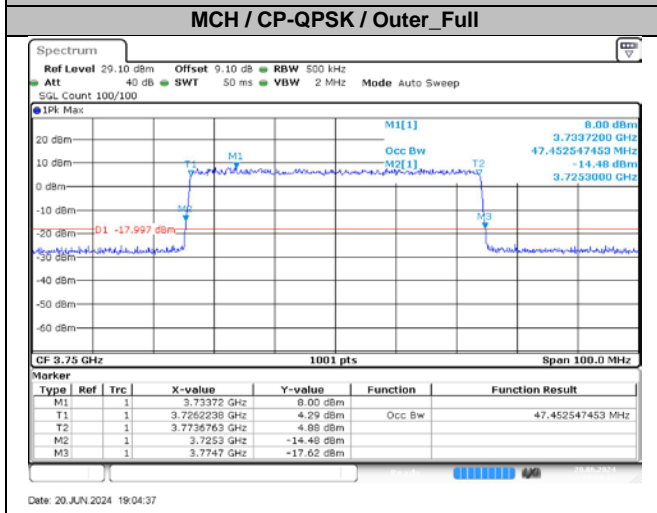

MCH / CP-256QAM / Outer\_Full

Date: 20 JUN 2024 18:54:11

n78A / 15KHz / 30MHz

MCH / CP-QPSK / Outer\_Full

Date: 20 JUN 2024 18:54:28

MCH / CP-16QAM / Outer\_Full

Date: 20 JUN 2024 18:54:43

n78A / 15KHz / 50MHz

n78A / 30KHz / 10MHz

**n78A / 30kHz / 20MHz**

**n78A / 30kHz / 25MHz**

**n78A / 30kHz / 40MHz**

**n78A / 30kHz / 50MHz**

**n78A / 30KHz / 70MHz**

**n78A / 30KHz / 80MHz**