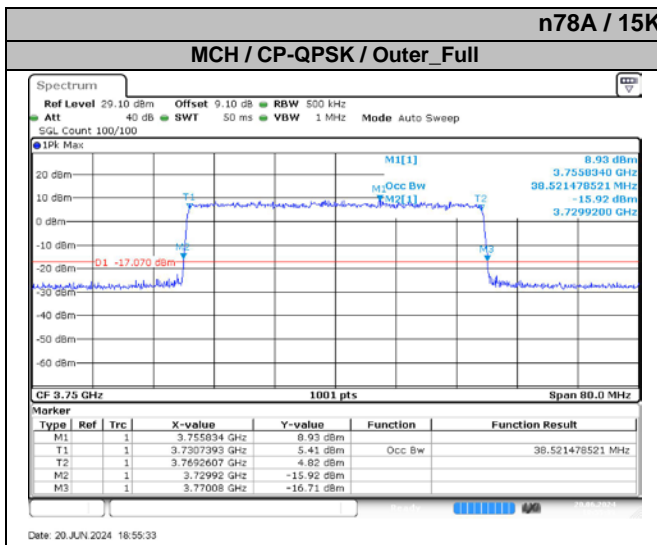

4.2. Test Plots for Ant4

n78A / 15KHz / 25MHz

MCH / CP-QPSK / Outer\_Full

Date: 20 JUN 2024 18:53:25

MCH / CP-16QAM / Outer\_Full

Date: 20 JUN 2024 18:53:40

MCH / CP-64QAM / Outer\_Full

Date: 20 JUN 2024 18:53:56

MCH / CP-256QAM / Outer\_Full

Date: 20 JUN 2024 18:54:11

n78A / 15KHz / 30MHz

MCH / CP-QPSK / Outer\_Full

Date: 20 JUN 2024 18:54:28

MCH / CP-16QAM / Outer\_Full

Date: 20 JUN 2024 18:54:43

n78A / 15KHz / 50MHz

n78A / 30KHz / 10MHz

**n78A / 30kHz / 20MHz**

**n78A / 30kHz / 25MHz**

**n78A / 30kHz / 40MHz**

**n78A / 30kHz / 50MHz**

**n78A / 30KHz / 70MHz**

**n78A / 30KHz / 80MHz**