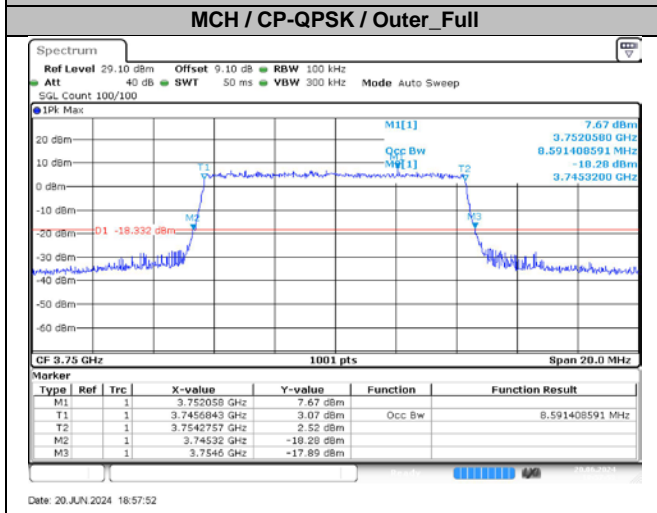

4.2. Test Plots for Ant4

n78A / 15KHz / 25MHz

MCH / CP-QPSK / Outer\_Full

Date: 20 JUN 2024 18:53:25

MCH / CP-16QAM / Outer\_Full

Date: 20 JUN 2024 18:53:40

MCH / CP-64QAM / Outer\_Full

Date: 20 JUN 2024 18:53:56

MCH / CP-256QAM / Outer\_Full

Date: 20 JUN 2024 18:54:11

n78A / 15KHz / 30MHz

MCH / CP-QPSK / Outer\_Full

Date: 20 JUN 2024 18:54:28

MCH / CP-16QAM / Outer\_Full

Date: 20 JUN 2024 18:54:43

n78A / 15KHz / 50MHz

n78A / 30KHz / 10MHz

**n78A / 30kHz / 20MHz**

**n78A / 30kHz / 25MHz**

**n78A / 30kHz / 40MHz**

**n78A / 30kHz / 50MHz**

**n78A / 30KHz / 70MHz**

**n78A / 30KHz / 80MHz**