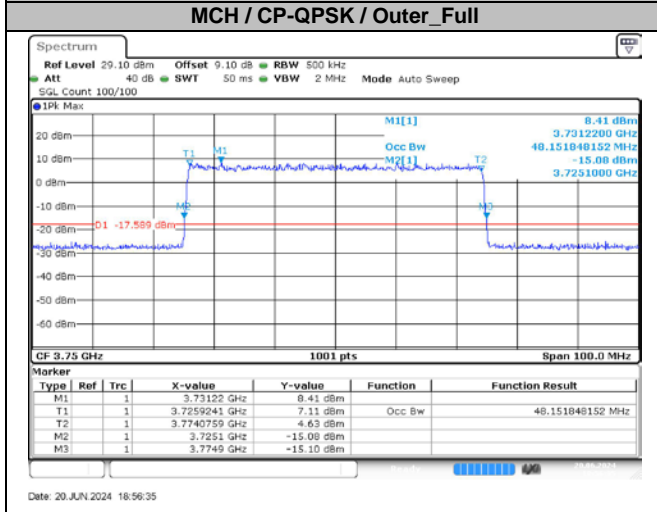

4.2. Test Plots for Ant4

n78A / 15KHz / 25MHz

MCH / CP-QPSK / Outer\_Full

Date: 20 JUN 2024 18:53:25

MCH / CP-16QAM / Outer\_Full

Date: 20 JUN 2024 18:53:40

MCH / CP-64QAM / Outer\_Full

Date: 20 JUN 2024 18:53:56

MCH / CP-256QAM / Outer\_Full

Date: 20 JUN 2024 18:54:11

n78A / 15KHz / 30MHz

MCH / CP-QPSK / Outer\_Full

Date: 20 JUN 2024 18:54:28

MCH / CP-16QAM / Outer\_Full

Date: 20 JUN 2024 18:54:43

n78A / 15KHz / 50MHz

n78A / 30KHz / 10MHz

**n78A / 30kHz / 20MHz**

**n78A / 30kHz / 25MHz**

**n78A / 30kHz / 40MHz**

**n78A / 30kHz / 50MHz**

**n78A / 30KHz / 70MHz**

**n78A / 30KHz / 80MHz**