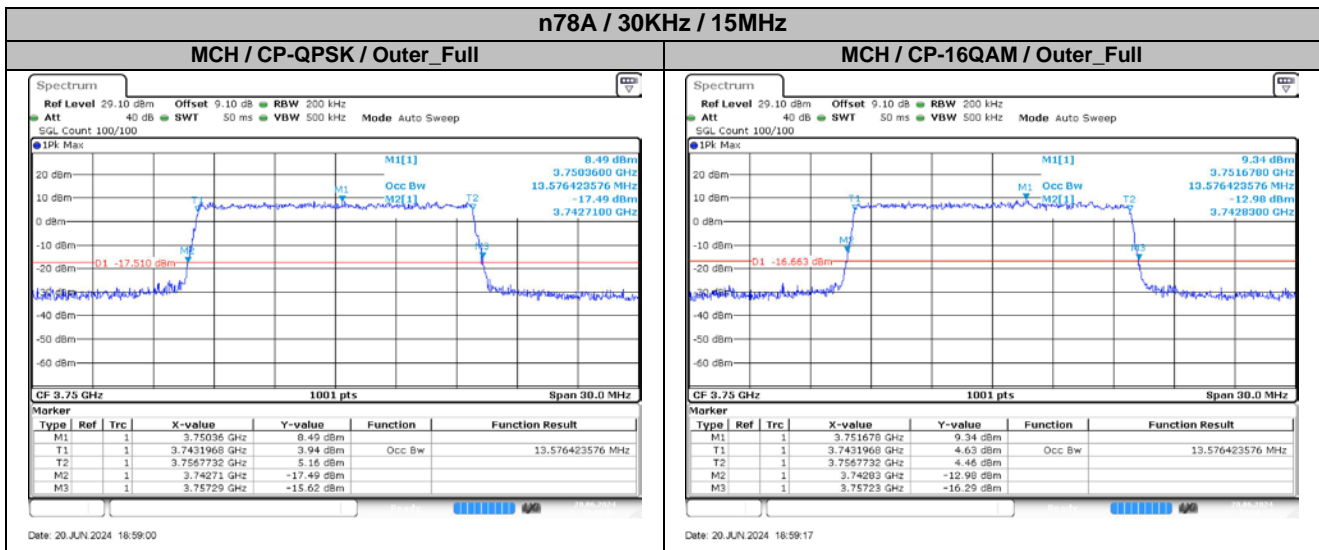

4.2. Test Plots for Ant4

n78A / 15KHz / 25MHz

MCH / CP-QPSK / Outer\_Full

Date: 20 JUN 2024 18:53:25

MCH / CP-16QAM / Outer\_Full

Date: 20 JUN 2024 18:53:40

MCH / CP-64QAM / Outer\_Full

Date: 20 JUN 2024 18:53:56

MCH / CP-256QAM / Outer\_Full

Date: 20 JUN 2024 18:54:11

n78A / 15KHz / 30MHz

MCH / CP-QPSK / Outer\_Full

Date: 20 JUN 2024 18:54:28

MCH / CP-16QAM / Outer\_Full

Date: 20 JUN 2024 18:54:43

n78A / 15KHz / 50MHz

n78A / 30KHz / 10MHz

**n78A / 30kHz / 20MHz**

**n78A / 30kHz / 25MHz**

**n78A / 30kHz / 40MHz**

**n78A / 30kHz / 50MHz**

**n78A / 30KHz / 70MHz**

**n78A / 30KHz / 80MHz**