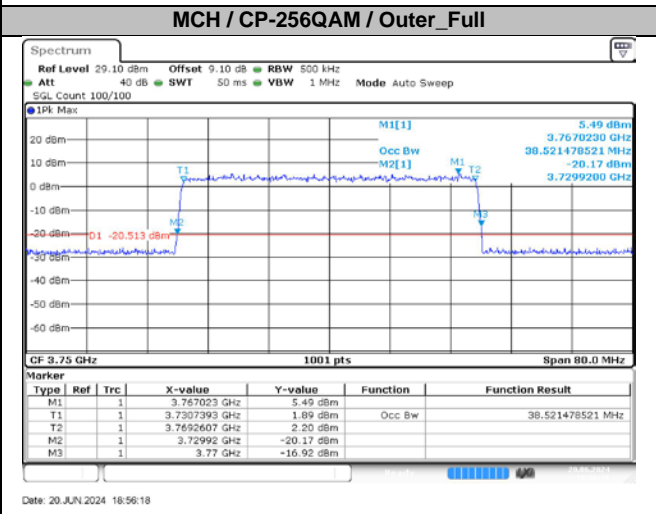

4.2. Test Plots for Ant4

n78A / 15KHz / 25MHz

MCH / CP-QPSK / Outer\_Full

Date: 20 JUN 2024 18:53:25

MCH / CP-16QAM / Outer\_Full

Date: 20 JUN 2024 18:53:40

MCH / CP-64QAM / Outer\_Full

Date: 20 JUN 2024 18:53:56

MCH / CP-256QAM / Outer\_Full

Date: 20 JUN 2024 18:54:11

n78A / 15KHz / 30MHz

MCH / CP-QPSK / Outer\_Full

Date: 20 JUN 2024 18:54:28

MCH / CP-16QAM / Outer\_Full

Date: 20 JUN 2024 18:54:43

n78A / 15KHz / 50MHz

n78A / 30KHz / 10MHz

**n78A / 30kHz / 20MHz**

**n78A / 30kHz / 25MHz**

**n78A / 30kHz / 40MHz**

**n78A / 30kHz / 50MHz**

**n78A / 30KHz / 70MHz**

**n78A / 30KHz / 80MHz**