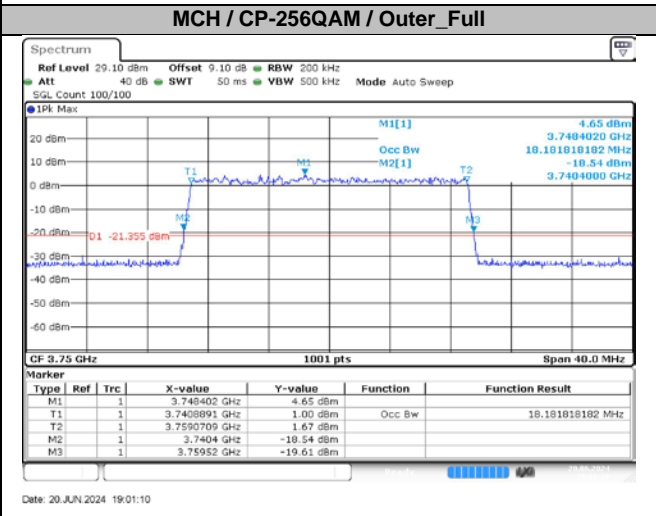

4.2. Test Plots for Ant4

n78A / 15KHz / 25MHz

MCH / CP-QPSK / Outer\_Full

Date: 20 JUN 2024 18:53:25

MCH / CP-16QAM / Outer\_Full

Date: 20 JUN 2024 18:53:40

MCH / CP-64QAM / Outer\_Full

Date: 20 JUN 2024 18:53:56

MCH / CP-256QAM / Outer\_Full

Date: 20 JUN 2024 18:54:11

n78A / 15KHz / 30MHz

MCH / CP-QPSK / Outer\_Full

Date: 20 JUN 2024 18:54:28

MCH / CP-16QAM / Outer\_Full

Date: 20 JUN 2024 18:54:43

n78A / 15KHz / 50MHz

n78A / 30KHz / 10MHz

**n78A / 30kHz / 20MHz**

**n78A / 30kHz / 25MHz**

**n78A / 30kHz / 40MHz**

**n78A / 30kHz / 50MHz**

**n78A / 30KHz / 70MHz**

**n78A / 30KHz / 80MHz**