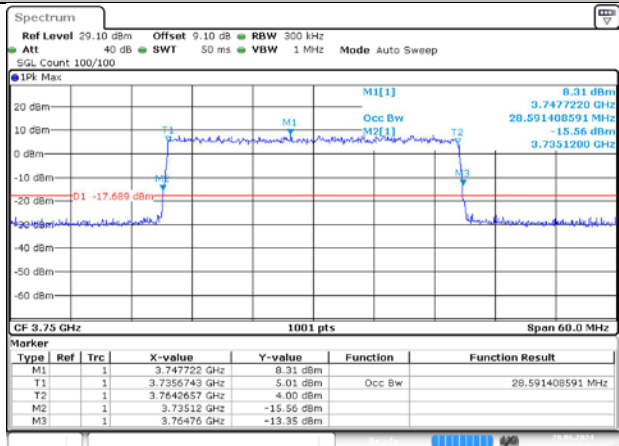

4.2. Test Plots for Ant4

n78A / 15KHz / 25MHz

MCH / CP-QPSK / Outer\_Full

Date: 20 JUN 2024 18:53:25

MCH / CP-16QAM / Outer\_Full

Date: 20 JUN 2024 18:53:40

MCH / CP-64QAM / Outer\_Full

Date: 20 JUN 2024 18:53:56

MCH / CP-256QAM / Outer\_Full

Date: 20 JUN 2024 18:54:11

n78A / 15KHz / 30MHz

MCH / CP-QPSK / Outer\_Full

Date: 20 JUN 2024 18:54:28

MCH / CP-16QAM / Outer\_Full

Date: 20 JUN 2024 18:54:43

n78A / 15KHz / 50MHz

n78A / 30KHz / 10MHz

**n78A / 30kHz / 20MHz**

**n78A / 30kHz / 25MHz**

**n78A / 30kHz / 40MHz**

**n78A / 30kHz / 50MHz**

**n78A / 30KHz / 70MHz**

**n78A / 30KHz / 80MHz**