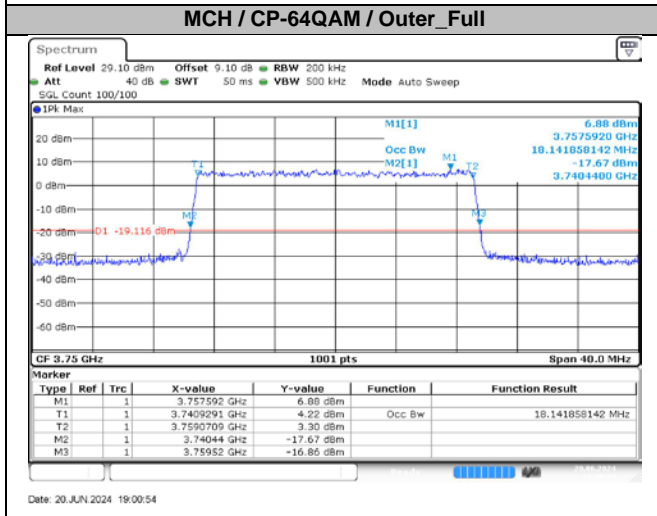

4.2. Test Plots for Ant4

n78A / 15KHz / 25MHz

MCH / CP-QPSK / Outer\_Full

Date: 20 JUN 2024 18:53:25

MCH / CP-16QAM / Outer\_Full

Date: 20 JUN 2024 18:53:40

MCH / CP-64QAM / Outer\_Full

Date: 20 JUN 2024 18:53:56

MCH / CP-256QAM / Outer\_Full

Date: 20 JUN 2024 18:54:11

n78A / 15KHz / 30MHz

MCH / CP-QPSK / Outer\_Full

Date: 20 JUN 2024 18:54:28

MCH / CP-16QAM / Outer\_Full

Date: 20 JUN 2024 18:54:43

n78A / 15KHz / 50MHz

n78A / 30KHz / 10MHz

**n78A / 30kHz / 20MHz**

**n78A / 30kHz / 25MHz**

**n78A / 30kHz / 40MHz**

**n78A / 30kHz / 50MHz**

**n78A / 30KHz / 70MHz**

**n78A / 30KHz / 80MHz**