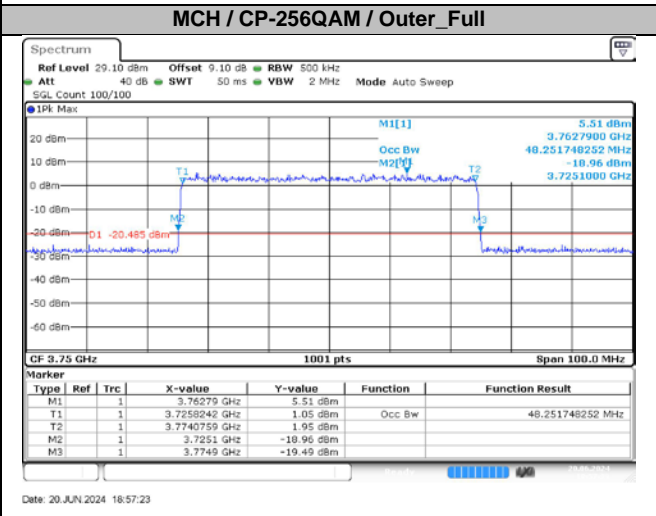

4.2. Test Plots for Ant4

n78A / 15KHz / 25MHz

MCH / CP-QPSK / Outer\_Full

Date: 20 JUN 2024 18:53:25

MCH / CP-16QAM / Outer\_Full

Date: 20 JUN 2024 18:53:40

MCH / CP-64QAM / Outer\_Full

Date: 20 JUN 2024 18:53:56

MCH / CP-256QAM / Outer\_Full

Date: 20 JUN 2024 18:54:11

n78A / 15KHz / 30MHz

MCH / CP-QPSK / Outer\_Full

Date: 20 JUN 2024 18:54:28

MCH / CP-16QAM / Outer\_Full

Date: 20 JUN 2024 18:54:43

n78A / 15KHz / 50MHz

n78A / 30KHz / 10MHz

**n78A / 30kHz / 20MHz**

**n78A / 30kHz / 25MHz**

**n78A / 30kHz / 40MHz**

**n78A / 30kHz / 50MHz**

**n78A / 30KHz / 70MHz**

**n78A / 30KHz / 80MHz**