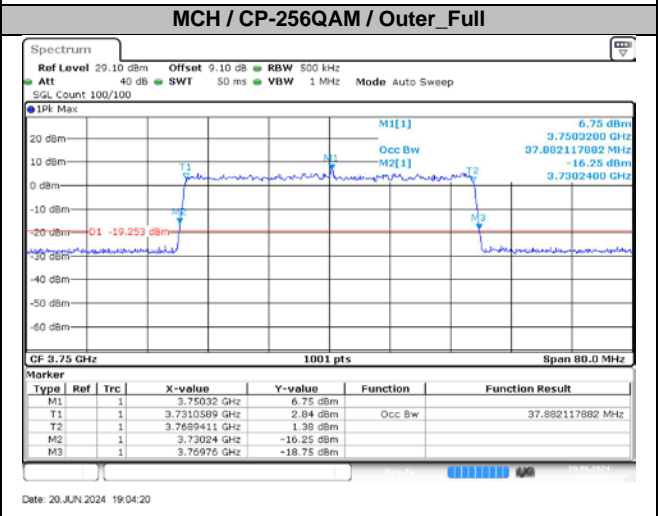

4.2. Test Plots for Ant4

n78A / 15KHz / 25MHz

MCH / CP-QPSK / Outer\_Full

Date: 20 JUN 2024 18:53:25

MCH / CP-16QAM / Outer\_Full

Date: 20 JUN 2024 18:53:40

MCH / CP-64QAM / Outer\_Full

Date: 20 JUN 2024 18:53:56

MCH / CP-256QAM / Outer\_Full

Date: 20 JUN 2024 18:54:11

n78A / 15KHz / 30MHz

MCH / CP-QPSK / Outer\_Full

Date: 20 JUN 2024 18:54:28

MCH / CP-16QAM / Outer\_Full

Date: 20 JUN 2024 18:54:43

n78A / 15KHz / 50MHz

n78A / 30KHz / 10MHz

**n78A / 30kHz / 20MHz**

**n78A / 30kHz / 25MHz**

**n78A / 30kHz / 40MHz**

**n78A / 30kHz / 50MHz**

**n78A / 30KHz / 70MHz**

**n78A / 30KHz / 80MHz**