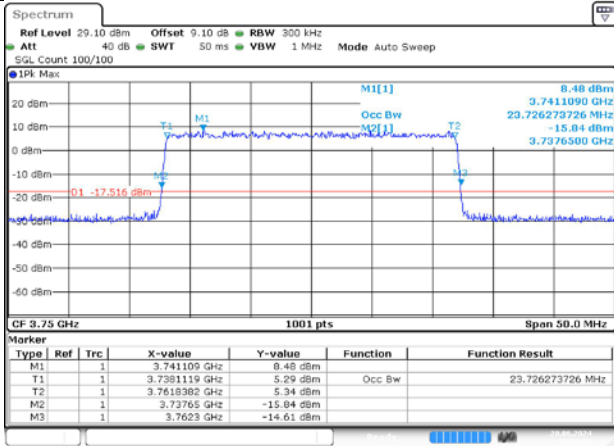

#### 3.1. Test Plots

### 4. 99% Occupied Bandwidth & 26dB Emission Bandwidth

4.2. Test Plots for Ant4

n78A / 15KHz / 25MHz

MCH / CP-QPSK / Outer\_Full

Date: 20 JUN 2024 18:53:25

MCH / CP-16QAM / Outer\_Full

Date: 20 JUN 2024 18:53:40

MCH / CP-64QAM / Outer\_Full

Date: 20 JUN 2024 18:53:56