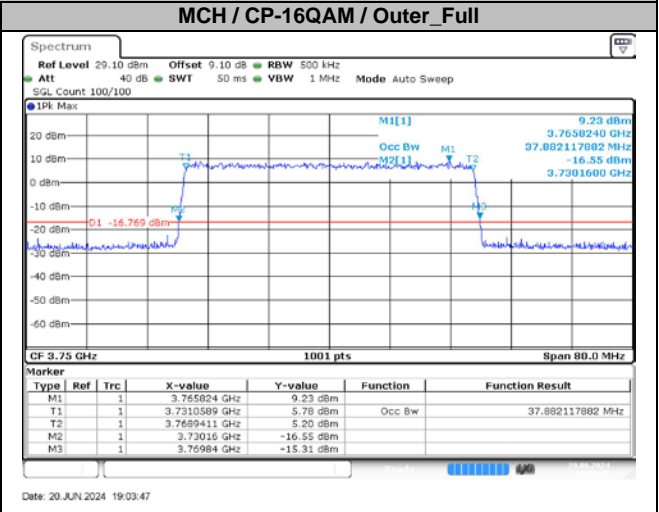

MCH / CP-256QAM / Outer\_Full

Date: 20 JUN 2024 18:54:11

n78A / 15KHz / 30MHz

MCH / CP-QPSK / Outer\_Full

Date: 20 JUN 2024 18:54:28

MCH / CP-16QAM / Outer\_Full

Date: 20 JUN 2024 18:54:43

n78A / 15KHz / 50MHz

n78A / 30KHz / 10MHz

**n78A / 30kHz / 20MHz**

**n78A / 30kHz / 25MHz**

**n78A / 30kHz / 40MHz**

**n78A / 30kHz / 50MHz**

**n78A / 30KHz / 70MHz**

**n78A / 30KHz / 80MHz**