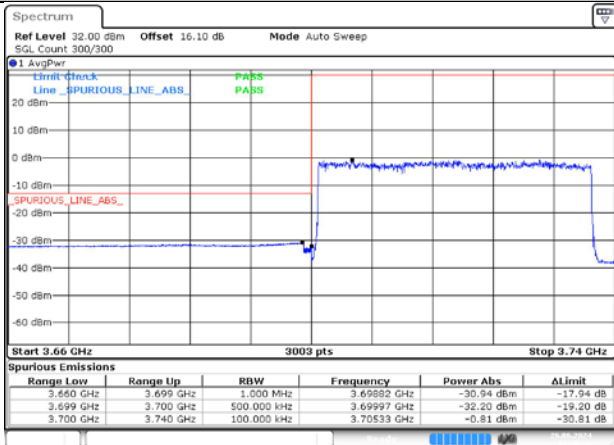

DC\_41A\_n78A / 30KHz / 40MHz

LCH / DFT-Pi2BPSK / Edge\_1RB\_Left

Date: 26 JUN 2024 00:49:35

HCH / DFT-Pi2BPSK / Edge\_1RB\_Right

Date: 26 JUN 2024 00:42:22

LCH / DFT-Pi2BPSK / Outer\_Full

Date: 26 JUN 2024 00:49:57

HCH / DFT-Pi2BPSK / Outer\_Full

Date: 26 JUN 2024 00:42:41

LCH / DFT-QPSK / Edge\_1RB\_Left

Date: 26 JUN 2024 00:41:27

HCH / DFT-QPSK / Edge\_1RB\_Right

Date: 26 JUN 2024 00:43:17