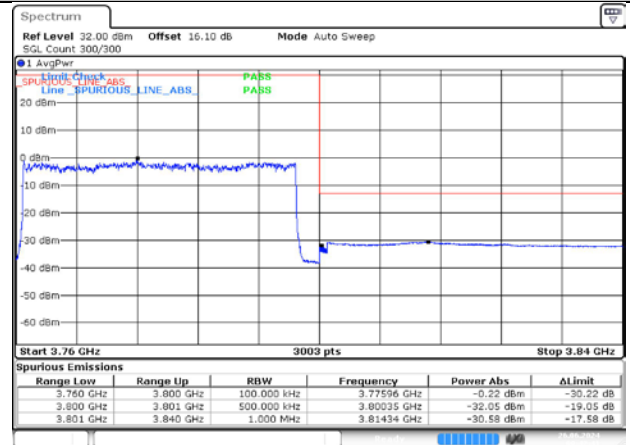

DC\_41A\_n78A / 30KHz / 40MHz

LCH / DFT-Pi2BPSK / Edge\_1RB\_Left

Date: 26 JUN 2024 00:49:35

HCH / DFT-Pi2BPSK / Edge\_1RB\_Right

Date: 26 JUN 2024 00:42:22

LCH / DFT-Pi2BPSK / Outer\_Full

Date: 26 JUN 2024 00:49:57

HCH / DFT-Pi2BPSK / Outer\_Full

Date: 26 JUN 2024 00:42:41

LCH / DFT-QPSK / Edge\_1RB\_Left

Date: 26 JUN 2024 00:41:27

HCH / DFT-QPSK / Edge\_1RB\_Right

Date: 26 JUN 2024 00:43:17