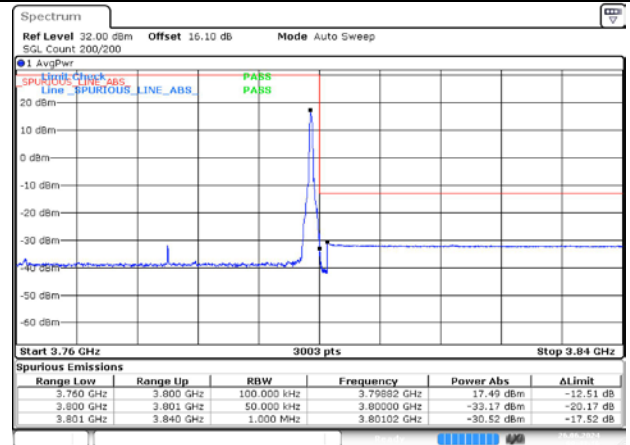

HCH / DFT-Pi2BPSK / Outer\_Full

Date: 26 JUN 2024 00:42:41

LCH / DFT-QPSK / Edge\_1RB\_Left

Date: 26 JUN 2024 00:41:27

HCH / DFT-QPSK / Edge\_1RB\_Right

Date: 26 JUN 2024 00:43:17