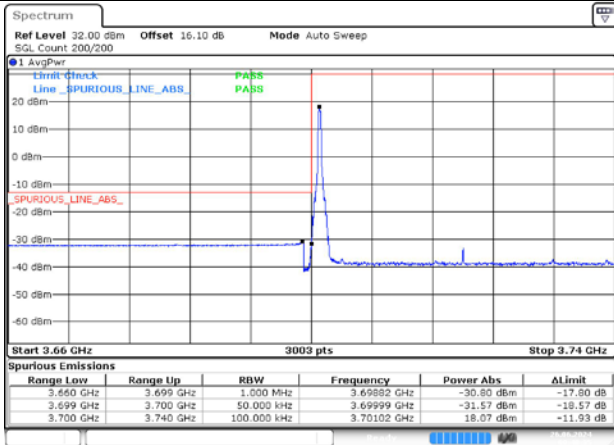

DC\_41A\_n78A / 30KHz / 40MHz

LCH / DFT-Pi2BPSK / Edge\_1RB\_Left

Date: 26 JUN 2024 00:49:35

HCH / DFT-Pi2BPSK / Edge\_1RB\_Right

Date: 26 JUN 2024 00:42:22

LCH / DFT-Pi2BPSK / Outer\_Full

Date: 26 JUN 2024 00:49:57

HCH / DFT-Pi2BPSK / Outer\_Full

Date: 26 JUN 2024 00:42:41

LCH / DFT-QPSK / Edge\_1RB\_Left

Date: 26 JUN 2024 00:41:27

HCH / DFT-QPSK / Edge\_1RB\_Right

Date: 26 JUN 2024 00:43:17