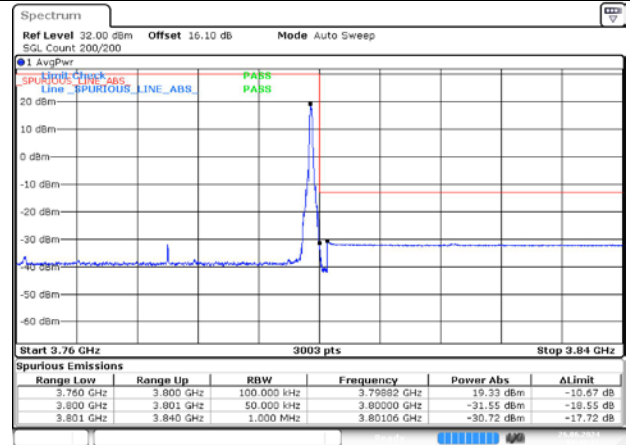

DC\_41A\_n78A / 30KHz / 40MHz

LCH / DFT-Pi2BPSK / Edge\_1RB\_Left

Date: 26 JUN 2024 00:49:35

HCH / DFT-Pi2BPSK / Edge\_1RB\_Right

Date: 26 JUN 2024 00:42:22

LCH / DFT-Pi2BPSK / Outer\_Full

Date: 26 JUN 2024 00:49:57

HCH / DFT-Pi2BPSK / Outer\_Full

Date: 26 JUN 2024 00:42:41

LCH / DFT-QPSK / Edge\_1RB\_Left

Date: 26 JUN 2024 00:41:27

HCH / DFT-QPSK / Edge\_1RB\_Right

Date: 26 JUN 2024 00:43:17