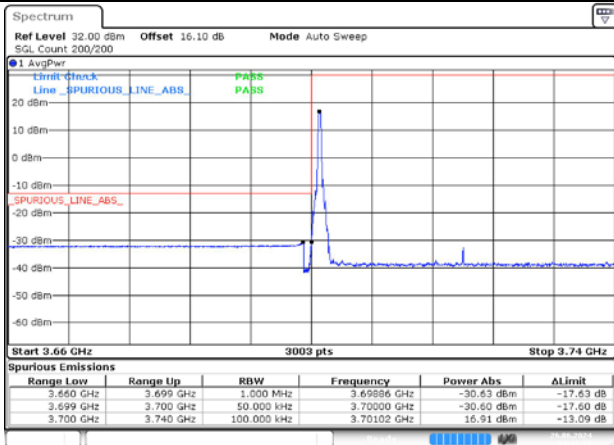

DC\_41A\_n78A / 30KHz / 40MHz

LCH / DFT-Pi2BPSK / Edge\_1RB\_Left

Date: 26 JUN 2024 00:49:35

HCH / DFT-Pi2BPSK / Edge\_1RB\_Right

Date: 26 JUN 2024 00:42:22

LCH / DFT-Pi2BPSK / Outer\_Full

Date: 26 JUN 2024 00:49:57

HCH / DFT-Pi2BPSK / Outer\_Full

Date: 26 JUN 2024 00:42:41

LCH / DFT-QPSK / Edge\_1RB\_Left

Date: 26 JUN 2024 00:41:27

HCH / DFT-QPSK / Edge\_1RB\_Right

Date: 26 JUN 2024 00:43:17