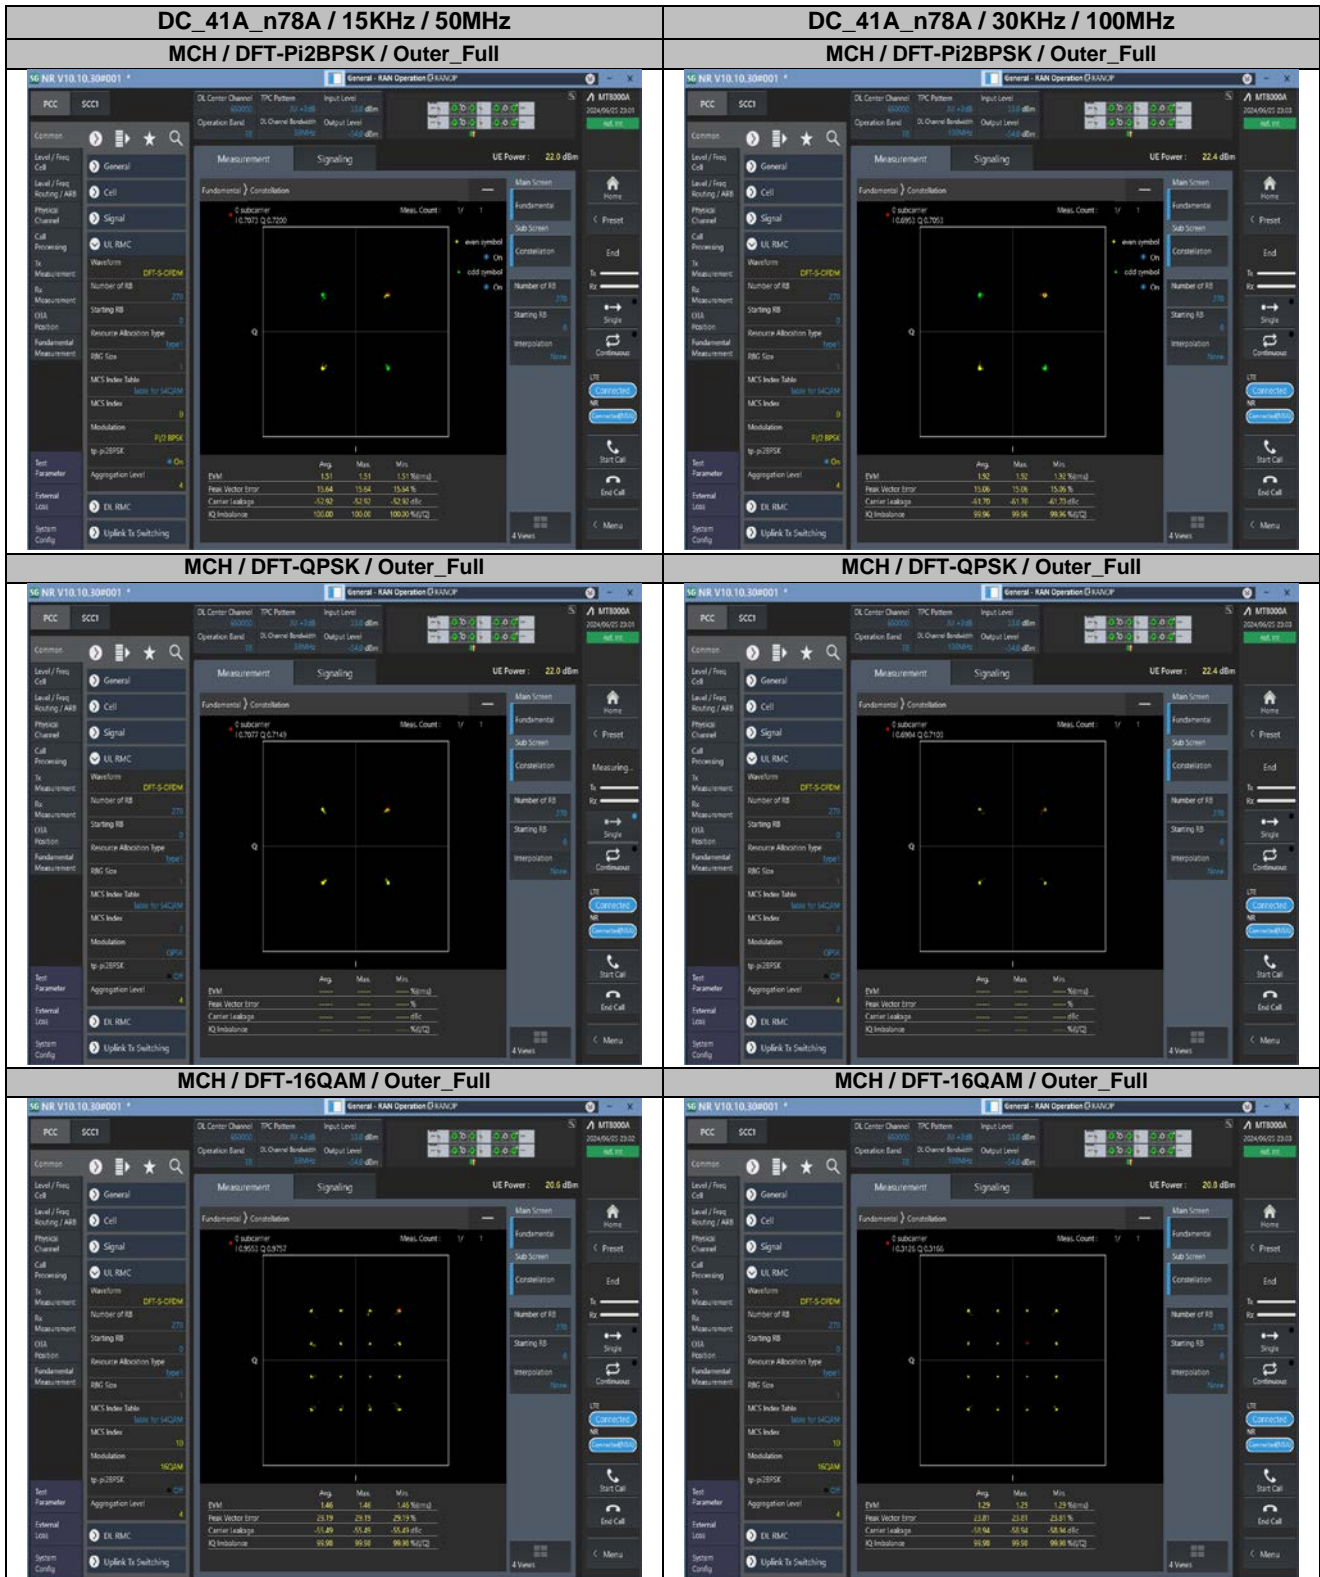

3. Modulation Characteristics

3.1. Test Plots