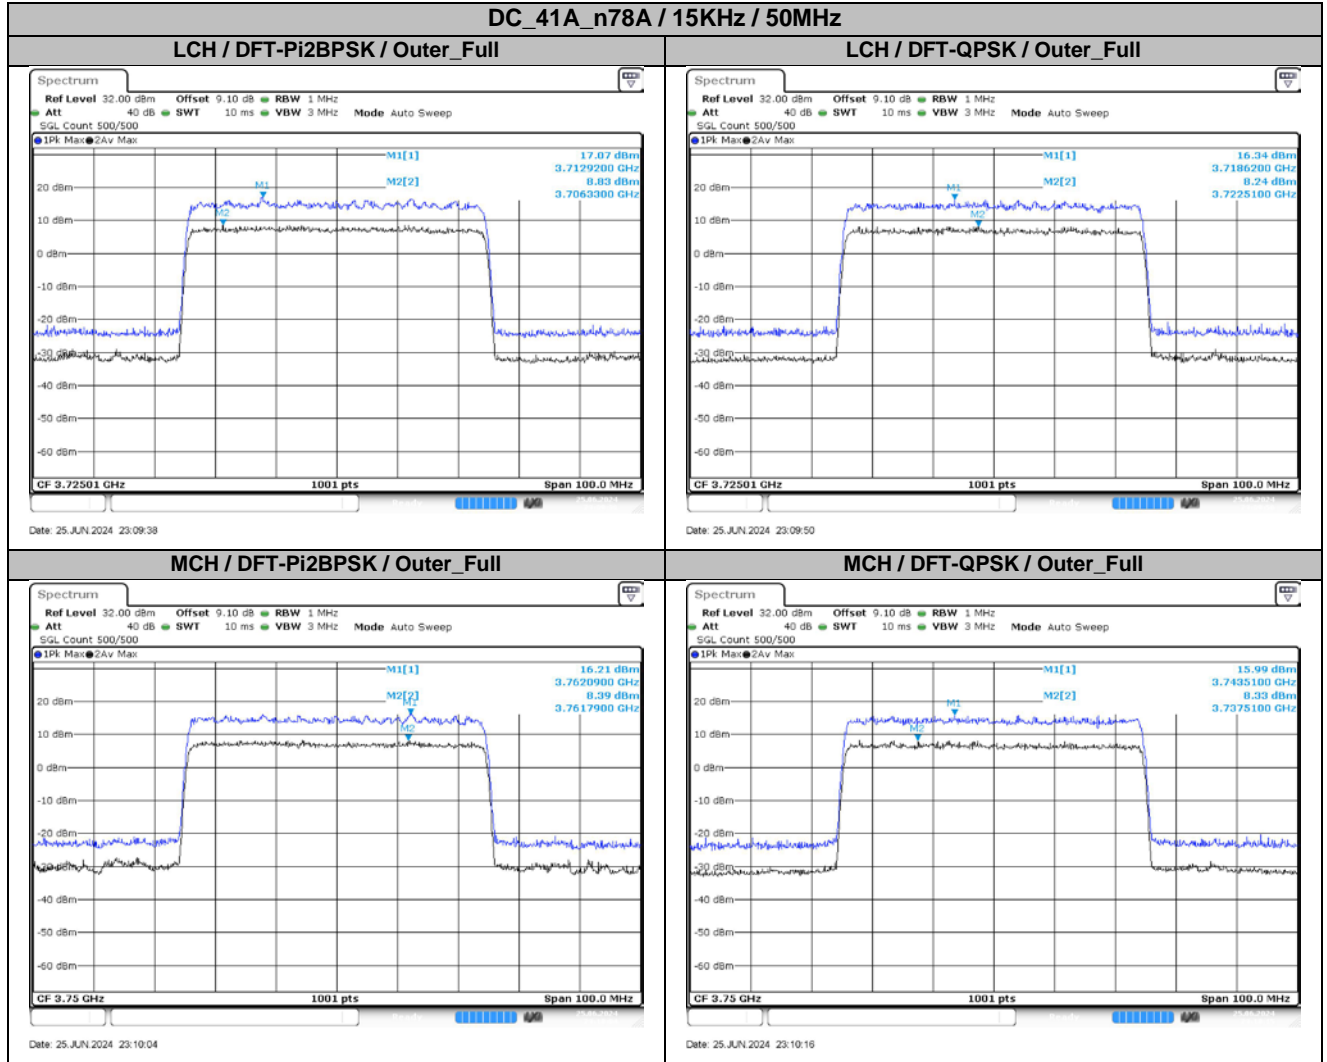

2. Peak-to-Average Ratio

2.1. Test Results

Channel	RB	Result (dB)				Limit (dB)	Verdict
		15KHz / 50MHz		30KHz / 100MHz			
		DFT-Pi2BPSK	DFT-QPSK	DFT-Pi2BPSK	DFT-QPSK		
LCH	Outer_Full	8.24	8.10	9.15	8.34	13.00	Pass
MCH	Outer_Full	7.82	7.66			13.00	Pass
HCH	Outer_Full	7.80	2.53			13.00	Pass

2.2. Test Plots