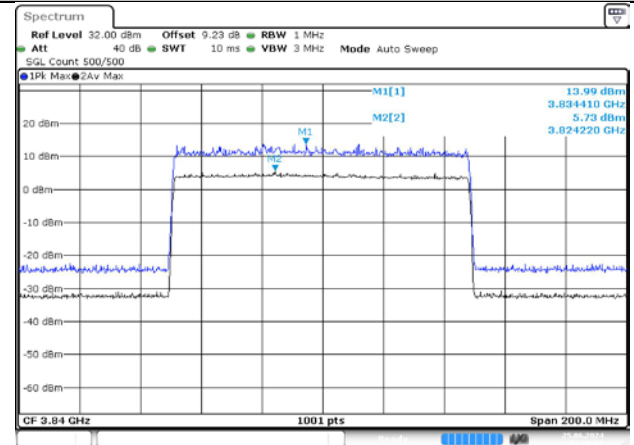

2. Peak-to-Average Ratio

2.1. Test Results

Channel	RB	Result (dB)				Limit (dB)	Verdict
		15KHz / 50MHz		30KHz / 100MHz			
		DFT-Pi2BPSK	DFT-QPSK	DFT-Pi2BPSK	DFT-QPSK		
LCH	Outer_Full	8.93	8.61	8.85	8.68	13.00	Pass
MCH	Outer_Full	8.38	8.21	8.60	8.26	13.00	Pass
HCH	Outer_Full	9.05	8.55	9.35	7.92	13.00	Pass

2.2. Test Plots

DC_41A_n77A / 30KHz / 100MHz

LCH / DFT-Pi2BPSK / Outer_Full

LCH / DFT-QPSK / Outer_Full

MCH / DFT-Pi2BPSK / Outer_Full

MCH / DFT-QPSK / Outer_Full

HCH / DFT-Pi2BPSK / Outer_Full

HCH / DFT-QPSK / Outer_Full