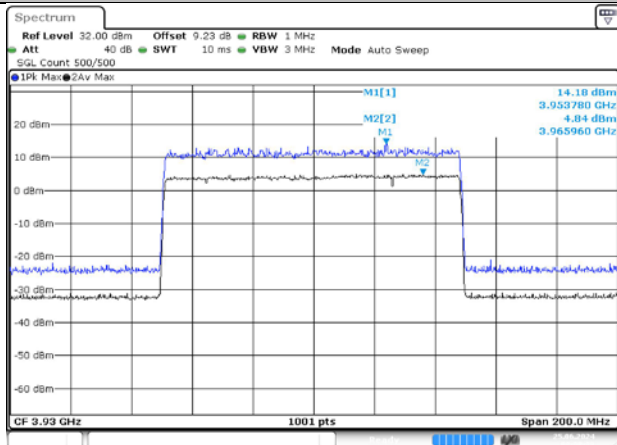

2. Peak-to-Average Ratio

2.1. Test Results

Channel	RB	Result (dB)				Limit (dB)	Verdict
		15KHz / 50MHz		30KHz / 100MHz			
		DFT-Pi2BPSK	DFT-QPSK	DFT-Pi2BPSK	DFT-QPSK		
LCH	Outer_Full	8.93	8.61	8.85	8.68	13.00	Pass
MCH	Outer_Full	8.38	8.21	8.60	8.26	13.00	Pass
HCH	Outer_Full	9.05	8.55	9.35	7.92	13.00	Pass

2.2. Test Plots

DC_41A_n77A / 30KHz / 100MHz

LCH / DFT-Pi2BPSK / Outer_Full

LCH / DFT-QPSK / Outer_Full

MCH / DFT-Pi2BPSK / Outer_Full

MCH / DFT-QPSK / Outer_Full

HCH / DFT-Pi2BPSK / Outer_Full

HCH / DFT-QPSK / Outer_Full