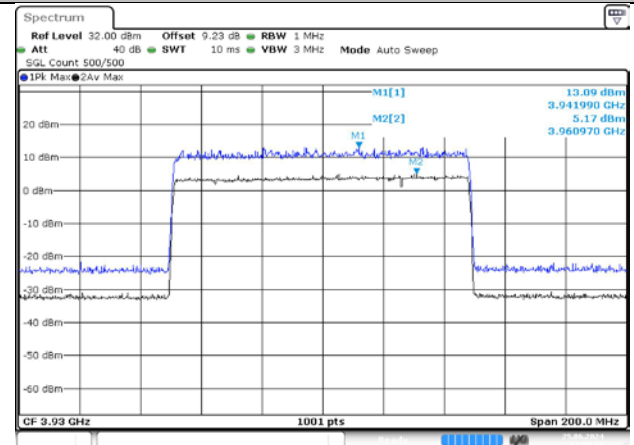

2. Peak-to-Average Ratio

2.1. Test Results

Channel	RB	Result (dB)				Limit (dB)	Verdict
		15KHz / 50MHz		30KHz / 100MHz			
		DFT-Pi2BPSK	DFT-QPSK	DFT-Pi2BPSK	DFT-QPSK		
LCH	Outer_Full	8.93	8.61	8.85	8.68	13.00	Pass
MCH	Outer_Full	8.38	8.21	8.60	8.26	13.00	Pass
HCH	Outer_Full	9.05	8.55	9.35	7.92	13.00	Pass

2.2. Test Plots

DC_41A_n77A / 30KHz / 100MHz

LCH / DFT-Pi2BPSK / Outer_Full

LCH / DFT-QPSK / Outer_Full

MCH / DFT-Pi2BPSK / Outer_Full

MCH / DFT-QPSK / Outer_Full

HCH / DFT-Pi2BPSK / Outer_Full

HCH / DFT-QPSK / Outer_Full