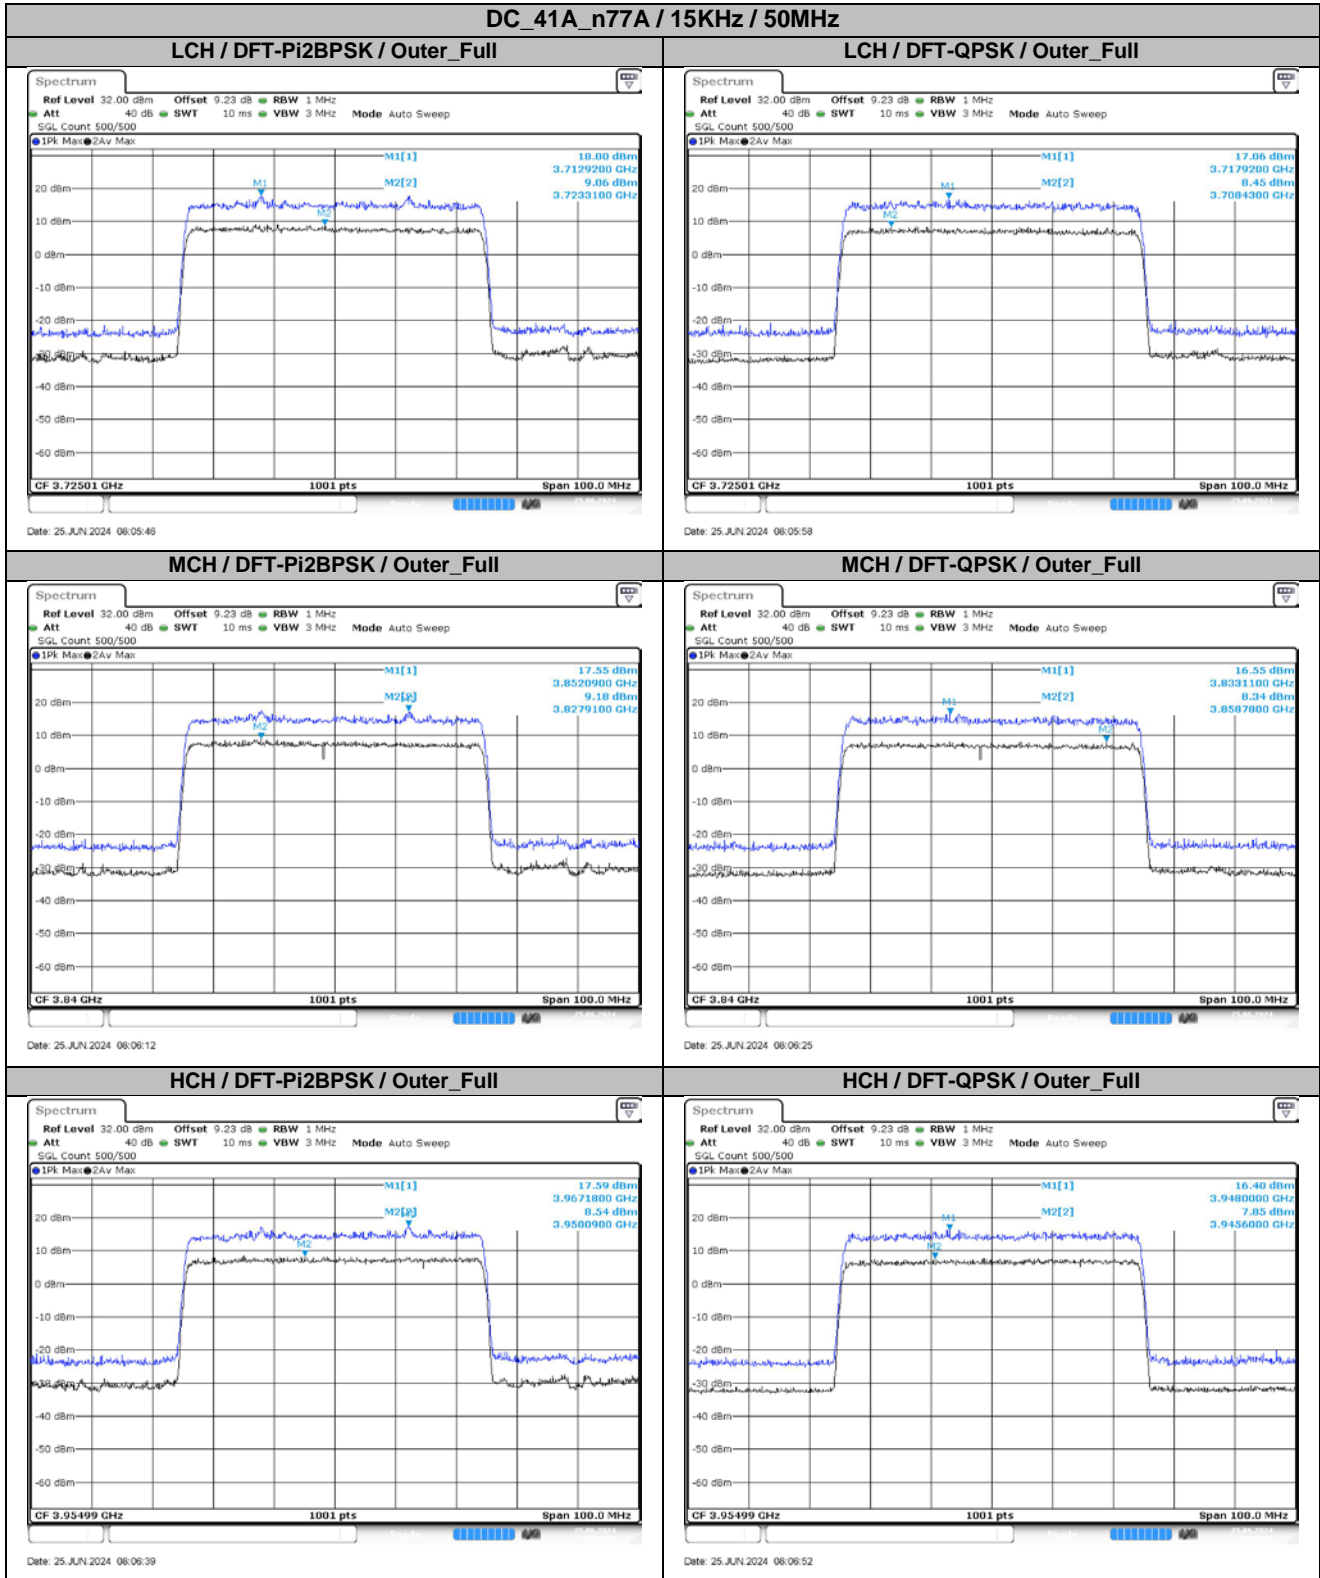

2.2. Test Plots