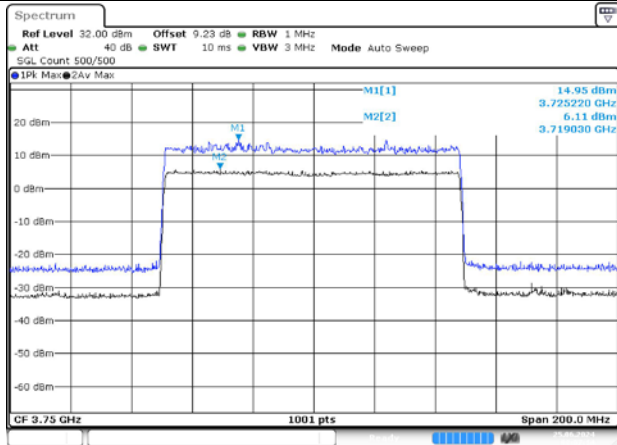

2. Peak-to-Average Ratio

2.1. Test Results

Channel	RB	Result (dB)				Limit (dB)	Verdict
		15KHz / 50MHz		30KHz / 100MHz			
		DFT-Pi2BPSK	DFT-QPSK	DFT-Pi2BPSK	DFT-QPSK		
LCH	Outer_Full	8.93	8.61	8.85	8.68	13.00	Pass
MCH	Outer_Full	8.38	8.21	8.60	8.26	13.00	Pass
HCH	Outer_Full	9.05	8.55	9.35	7.92	13.00	Pass

2.2. Test Plots

DC_41A_n77A / 30KHz / 100MHz

LCH / DFT-Pi2BPSK / Outer_Full

LCH / DFT-QPSK / Outer_Full

MCH / DFT-Pi2BPSK / Outer_Full

MCH / DFT-QPSK / Outer_Full

HCH / DFT-Pi2BPSK / Outer_Full

HCH / DFT-QPSK / Outer_Full