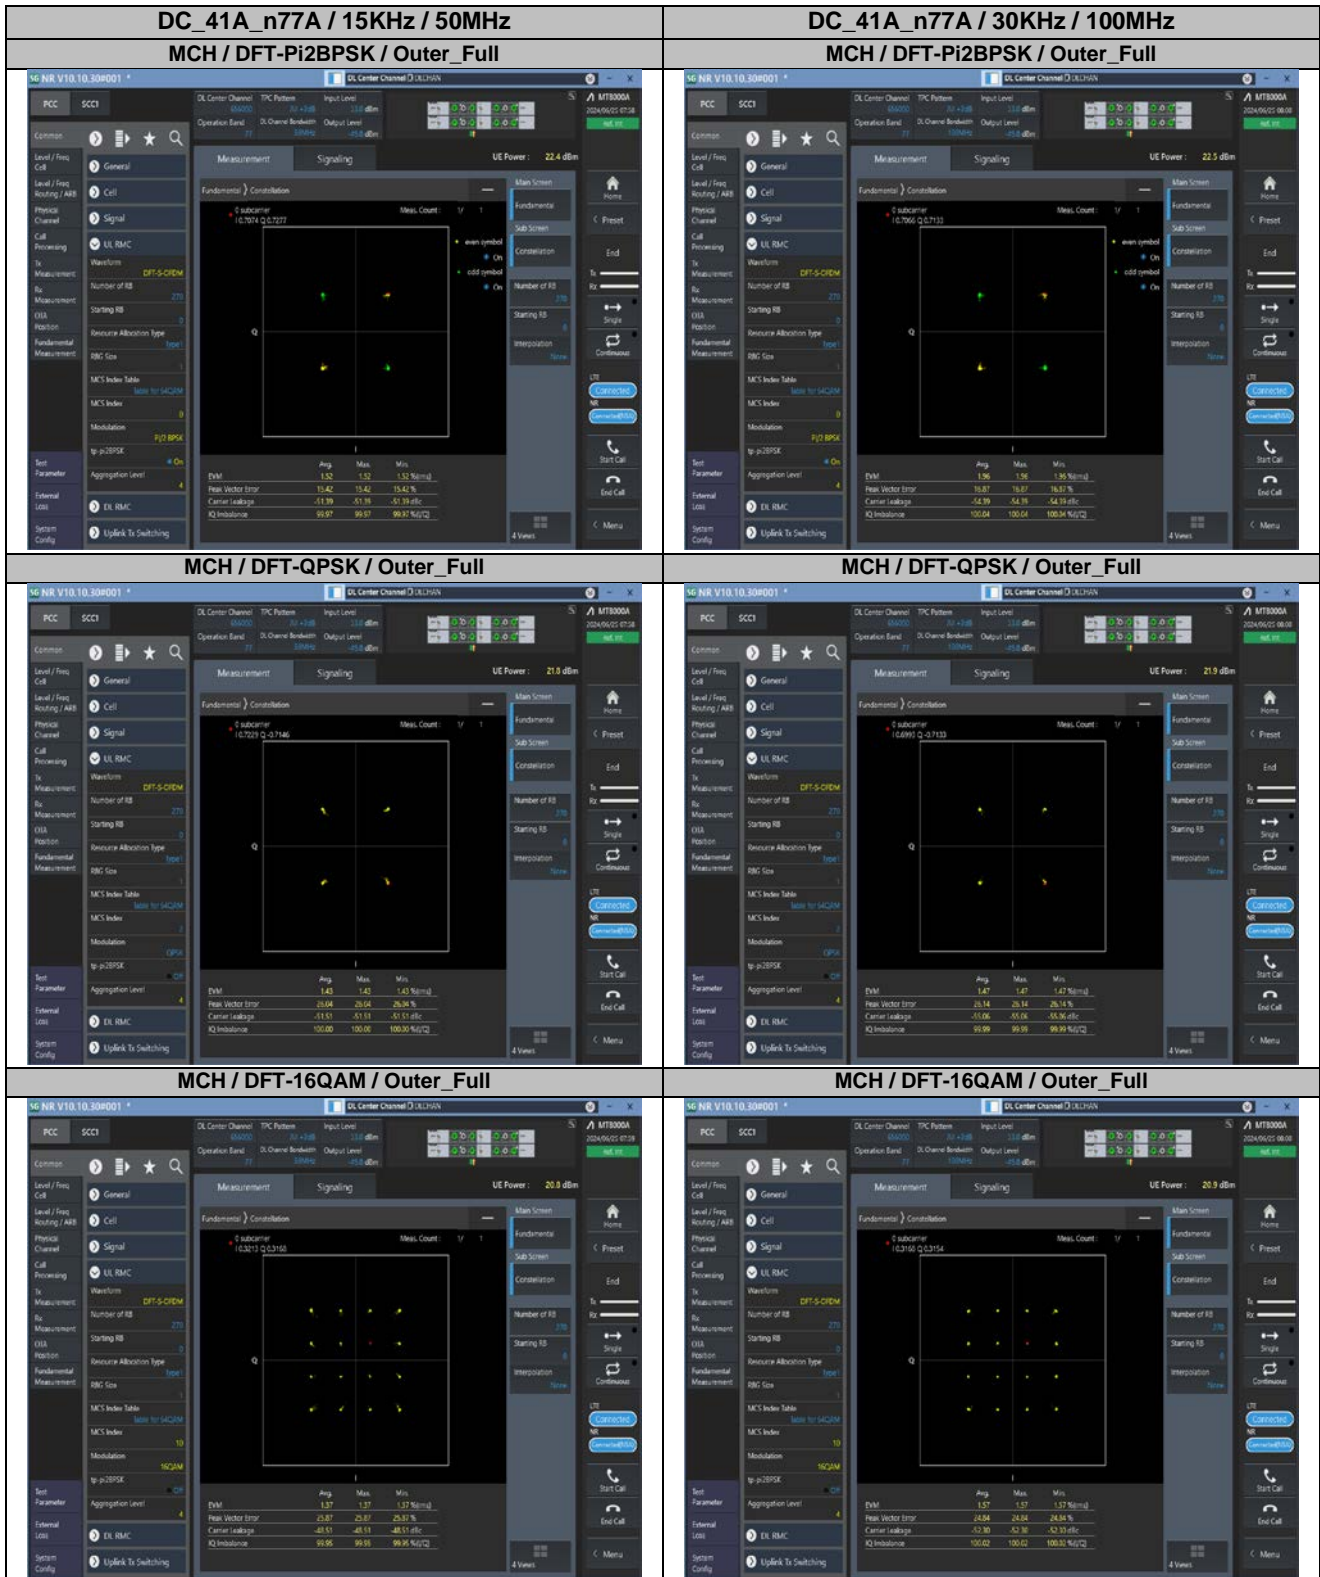

3. Modulation Characteristics

3.1. Test Plots