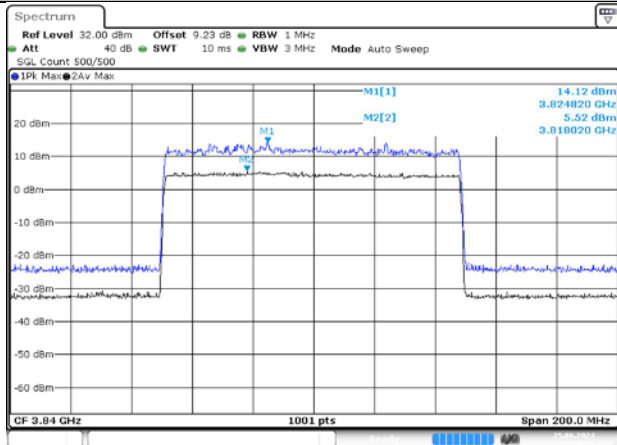

2. Peak-to-Average Ratio

2.1. Test Results

Channel	RB	Result (dB)				Limit (dB)	Verdict
		15KHz / 50MHz		30KHz / 100MHz			
		DFT-Pi2BPSK	DFT-QPSK	DFT-Pi2BPSK	DFT-QPSK		
LCH	Outer_Full	8.93	8.61	8.85	8.68	13.00	Pass
MCH	Outer_Full	8.38	8.21	8.60	8.26	13.00	Pass
HCH	Outer_Full	9.05	8.55	9.35	7.92	13.00	Pass

2.2. Test Plots

DC_41A_n77A / 30KHz / 100MHz

LCH / DFT-Pi2BPSK / Outer_Full

LCH / DFT-QPSK / Outer_Full

MCH / DFT-Pi2BPSK / Outer_Full

MCH / DFT-QPSK / Outer_Full

HCH / DFT-Pi2BPSK / Outer_Full

HCH / DFT-QPSK / Outer_Full