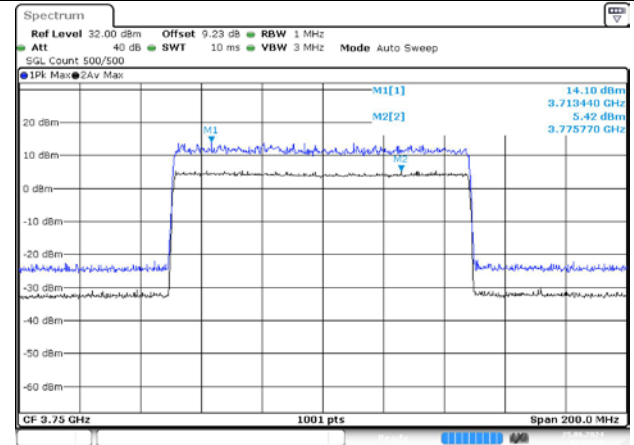

2. Peak-to-Average Ratio

2.1. Test Results

Channel	RB	Result (dB)				Limit (dB)	Verdict
		15KHz / 50MHz		30KHz / 100MHz			
		DFT-Pi2BPSK	DFT-QPSK	DFT-Pi2BPSK	DFT-QPSK		
LCH	Outer_Full	8.93	8.61	8.85	8.68	13.00	Pass
MCH	Outer_Full	8.38	8.21	8.60	8.26	13.00	Pass
HCH	Outer_Full	9.05	8.55	9.35	7.92	13.00	Pass

2.2. Test Plots

DC_41A_n77A / 30KHz / 100MHz

LCH / DFT-Pi2BPSK / Outer_Full

LCH / DFT-QPSK / Outer_Full

MCH / DFT-Pi2BPSK / Outer_Full

MCH / DFT-QPSK / Outer_Full

HCH / DFT-Pi2BPSK / Outer_Full

HCH / DFT-QPSK / Outer_Full