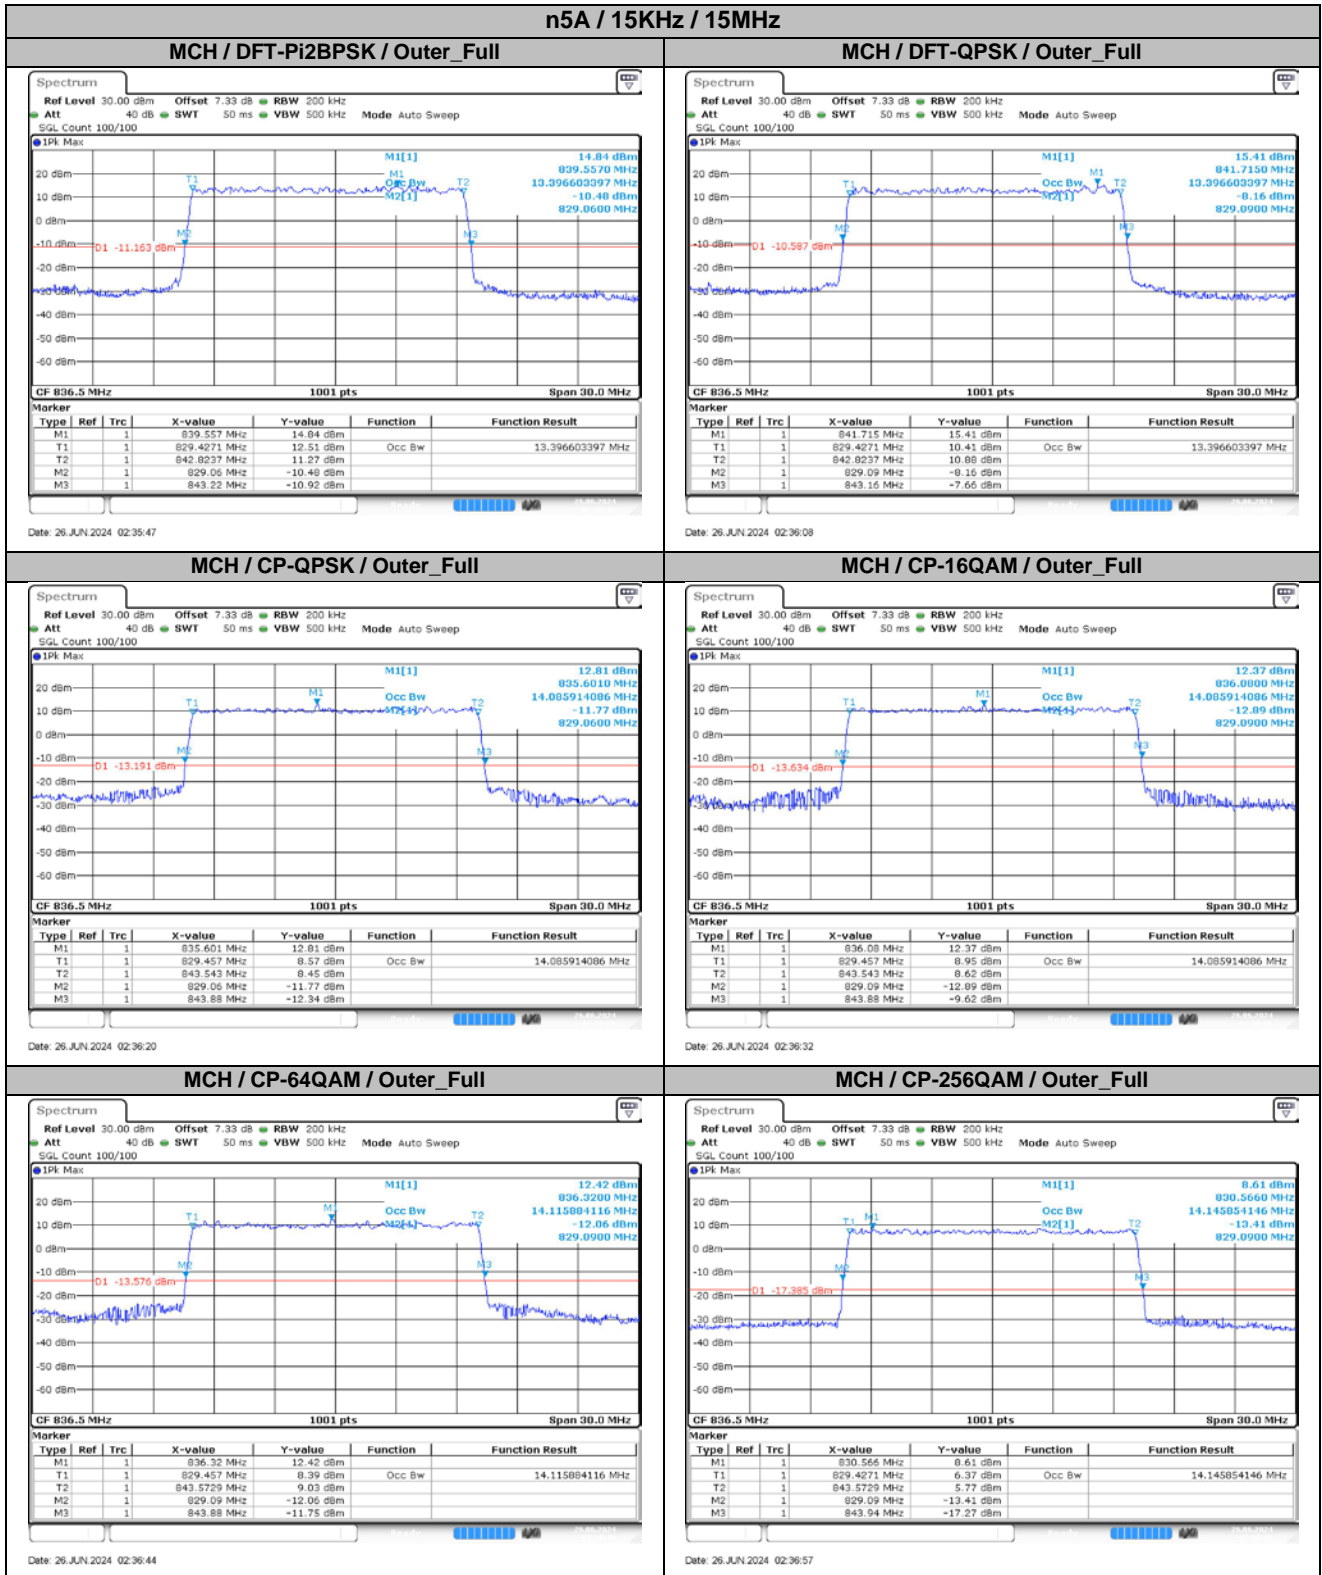

2. Peak-to-Average Ratio

2.1. Test Results

Channel	RB	15KHz / 20MHz		30KHz / 20MHz		Limit (dB)	Verdict
		DFT-Pi2BPSK	DFT-QPSK	DFT-Pi2BPSK	DFT-QPSK		
LCH	Outer_Full	8.27	7.42	7.21	7.70	13.00	Pass
MCH	Outer_Full	8.14	7.44	7.48	7.61	13.00	Pass
HCH	Outer_Full	8.28	7.41	7.16	6.86	13.00	Pass

2.2. Test Plots

3. Modulation Characteristics

3.1. Test Plots

4. 99% Occupied Bandwidth & 26dB Emission Bandwidth

4.1. Test Results

Bandwidth	Modulation	RB	99% Occupied Bandwidth (MHz)		26dB Emission Bandwidth (MHz)		Verdict
			15KHz	30KHz	15KHz	30KHz	
5MHz	DFT-Pi2BPSK	Outer_Full	4.48	N/A	4.84	N/A	Pass
5MHz	DFT-QPSK	Outer_Full	4.48	N/A	4.85	N/A	Pass
5MHz	CP-QPSK	Outer_Full	4.48	N/A	4.86	N/A	Pass
5MHz	CP-16QAM	Outer_Full	4.47	N/A	4.82	N/A	Pass
5MHz	CP-64QAM	Outer_Full	4.49	N/A	4.86	N/A	Pass
5MHz	CP-256QAM	Outer_Full	4.48	N/A	4.84	N/A	Pass
10MHz	DFT-Pi2BPSK	Outer_Full	8.93	8.59	9.42	9.26	Pass
10MHz	DFT-QPSK	Outer_Full	8.93	8.57	9.38	9.32	Pass
10MHz	CP-QPSK	Outer_Full	9.27	8.61	9.76	9.36	Pass
10MHz	CP-16QAM	Outer_Full	9.27	8.59	9.76	9.36	Pass
10MHz	CP-64QAM	Outer_Full	9.29	8.61	9.76	9.34	Pass
10MHz	CP-256QAM	Outer_Full	9.31	8.59	9.78	9.36	Pass
15MHz	DFT-Pi2BPSK	Outer_Full	13.40	12.89	14.16	13.71	Pass
15MHz	DFT-QPSK	Outer_Full	13.40	12.92	14.07	13.83	Pass
15MHz	CP-QPSK	Outer_Full	14.09	13.58	14.82	14.64	Pass
15MHz	CP-16QAM	Outer_Full	14.09	13.64	14.79	14.61	Pass
15MHz	CP-64QAM	Outer_Full	14.12	13.67	14.79	14.52	Pass
15MHz	CP-256QAM	Outer_Full	14.15	13.64	14.85	14.64	Pass
20MHz	DFT-Pi2BPSK	Outer_Full	17.86	17.86	18.64	18.76	Pass
20MHz	DFT-QPSK	Outer_Full	17.90	17.86	18.68	18.68	Pass
20MHz	CP-QPSK	Outer_Full	18.90	18.18	19.76	19.24	Pass
20MHz	CP-16QAM	Outer_Full	18.90	18.18	19.76	19.20	Pass
20MHz	CP-64QAM	Outer_Full	18.90	18.22	19.72	19.24	Pass
20MHz	CP-256QAM	Outer_Full	18.90	18.22	19.76	19.16	Pass

4.2. Test Plots

5. Conducted Band Edges

5.1. Test Plots