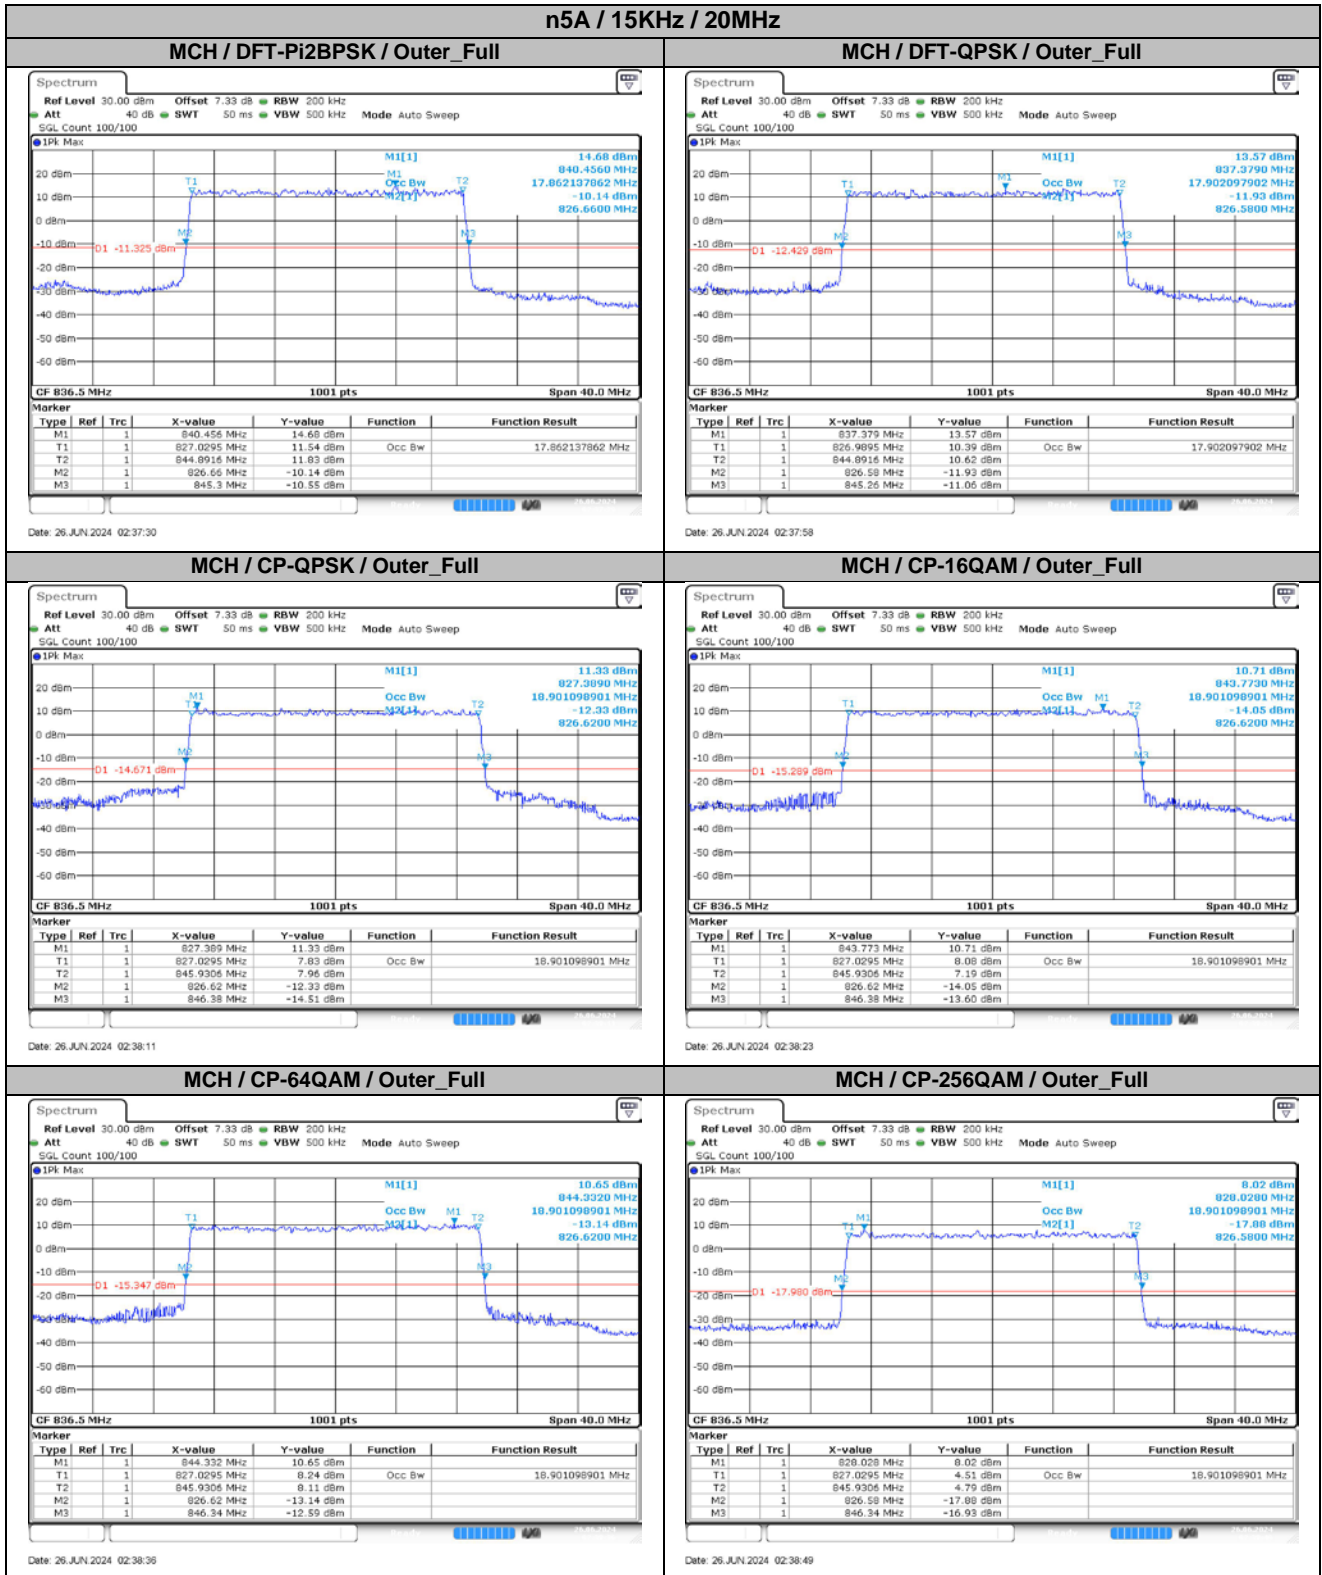

**Appendix
for
n5A
(824-849)**

Catalogue

1.	EFFECTIVE RADIATED POWER	3
1.1.	TEST RESULTS @ ANT0 (ANTENNA GAIN=-3.82DBI)	3
2.	PEAK-TO-AVERAGE RATIO	6
2.1.	TEST RESULTS	6
2.2.	TEST PLOTS.....	6
3.	MODULATION CHARACTERISTICS.....	8
3.1.	TEST PLOTS.....	8
4.	99% OCCUPIED BANDWIDTH & 26DB EMISSION BANDWIDTH	11
4.1.	TEST RESULTS	11
4.2.	TEST PLOTS.....	12
5.	CONDUCTED BAND EDGES	19
5.1.	TEST PLOTS.....	19
6.	CONDUCTED SPURIOUS EMISSION.....	28
6.1.	TEST PLOTS.....	28
7.	FREQUENCY STABILITY.....	35
7.1.	TEST RESULTS	35

2. Peak-to-Average Ratio

2.1. Test Results

Channel	RB	15KHz / 20MHz		30KHz / 20MHz		Limit (dB)	Verdict
		DFT-Pi2BPSK	DFT-QPSK	DFT-Pi2BPSK	DFT-QPSK		
LCH	Outer_Full	8.27	7.42	7.21	7.70	13.00	Pass
MCH	Outer_Full	8.14	7.44	7.48	7.61	13.00	Pass
HCH	Outer_Full	8.28	7.41	7.16	6.86	13.00	Pass

4.2. Test Plots

5. Conducted Band Edges

5.1. Test Plots