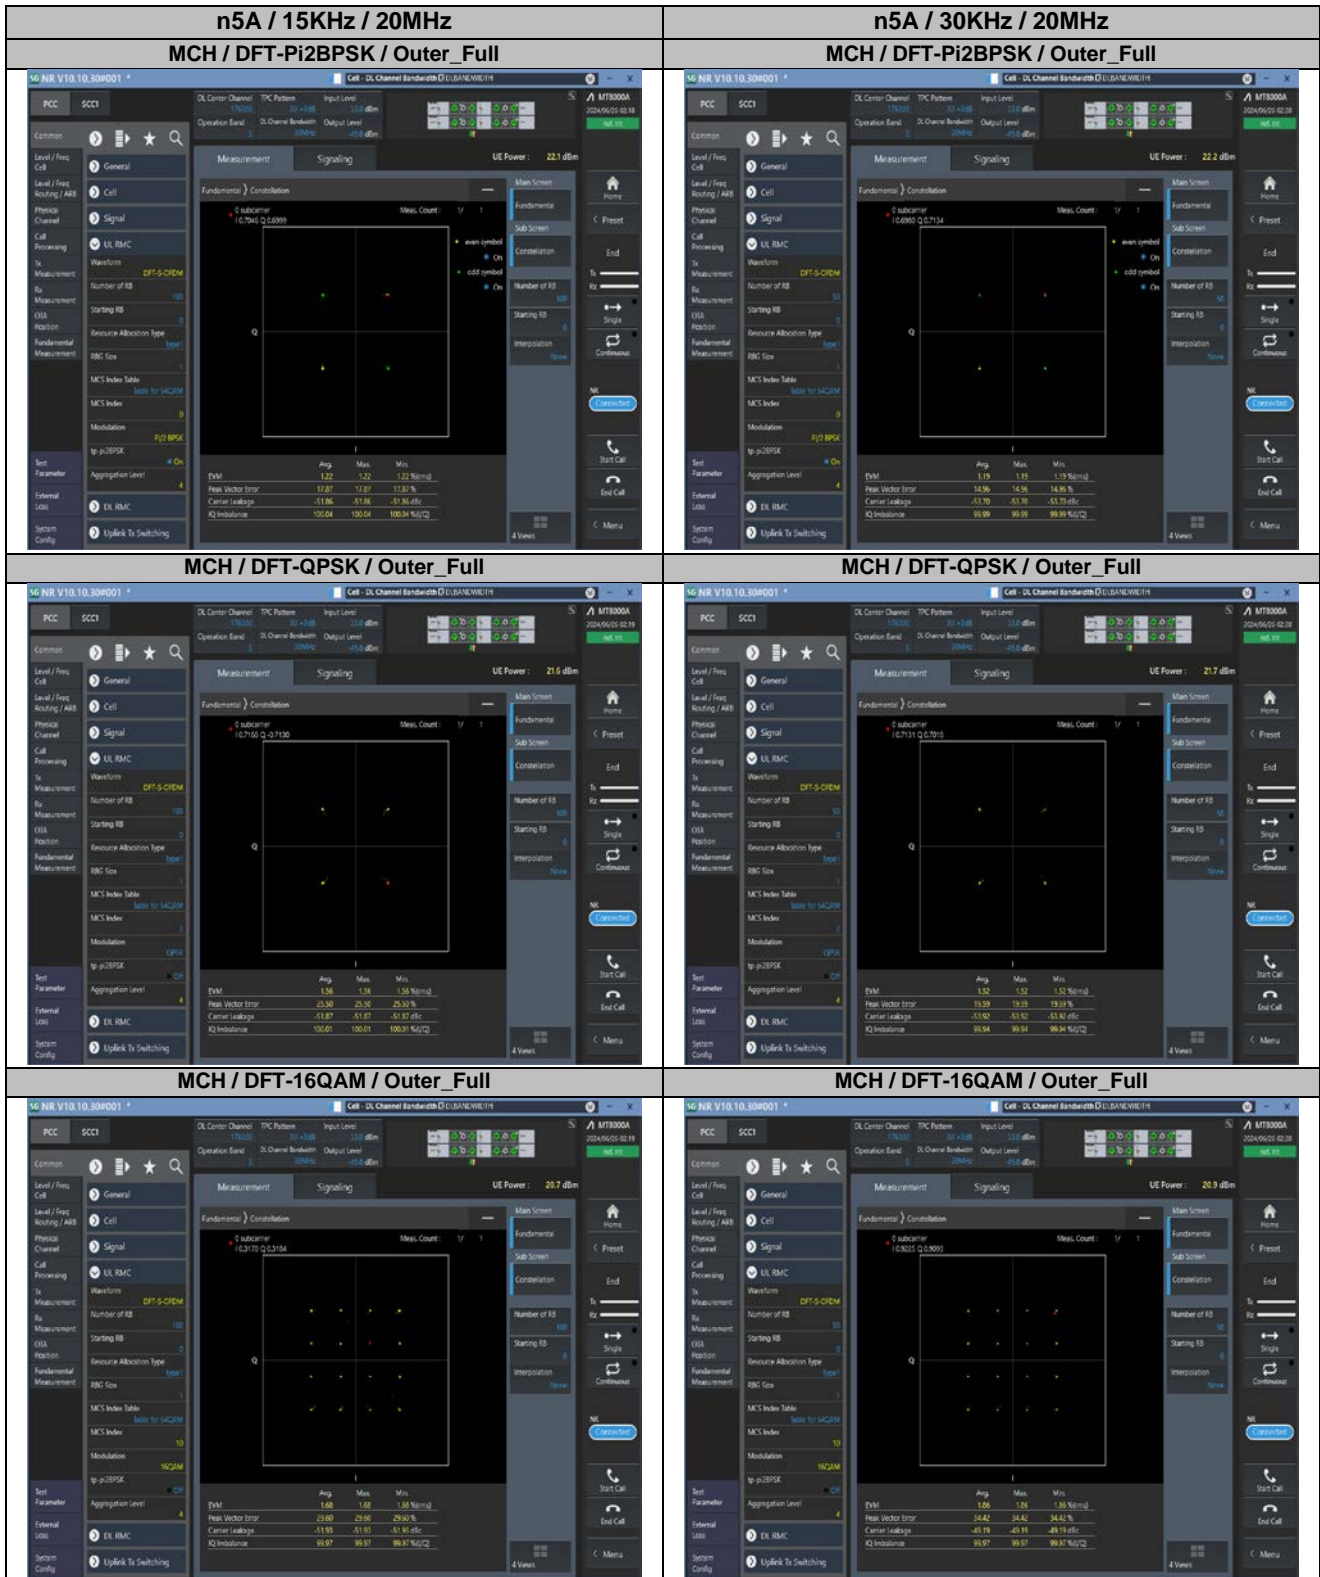

3. Modulation Characteristics

3.1. Test Plots