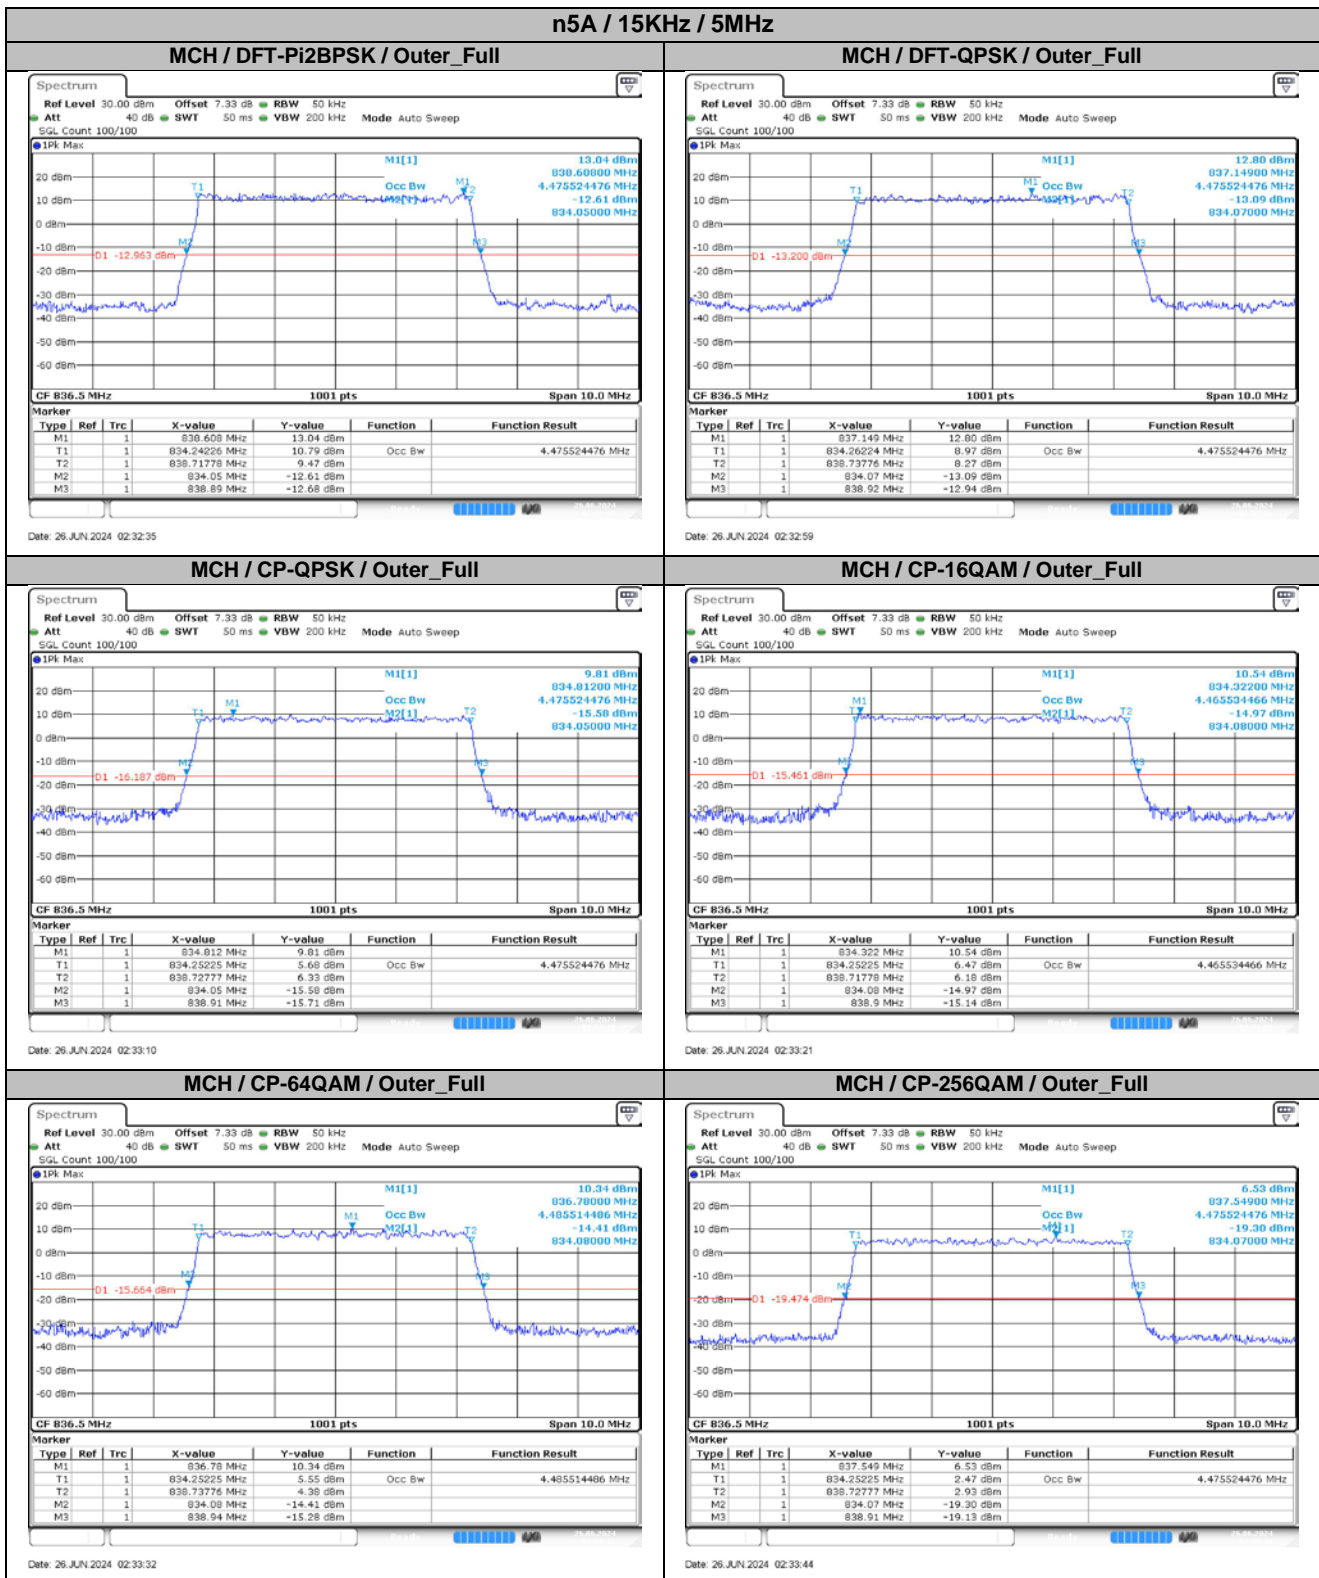

**Appendix
for
n5A
(824-849)**

Catalogue

1.	EFFECTIVE RADIATED POWER	3
1.1.	TEST RESULTS @ ANT0 (ANTENNA GAIN=-3.82DBI)	3
2.	PEAK-TO-AVERAGE RATIO	6
2.1.	TEST RESULTS	6
2.2.	TEST PLOTS.....	6
3.	MODULATION CHARACTERISTICS.....	8
3.1.	TEST PLOTS.....	8
4.	99% OCCUPIED BANDWIDTH & 26DB EMISSION BANDWIDTH	11
4.1.	TEST RESULTS	11
4.2.	TEST PLOTS.....	12
5.	CONDUCTED BAND EDGES	19
5.1.	TEST PLOTS.....	19
6.	CONDUCTED SPURIOUS EMISSION.....	28
6.1.	TEST PLOTS.....	28
7.	FREQUENCY STABILITY.....	35
7.1.	TEST RESULTS	35

2. Peak-to-Average Ratio

2.1. Test Results

Channel	RB	15KHz / 20MHz		30KHz / 20MHz		Limit (dB)	Verdict
		DFT-Pi2BPSK	DFT-QPSK	DFT-Pi2BPSK	DFT-QPSK		
LCH	Outer_Full	8.27	7.42	7.21	7.70	13.00	Pass
MCH	Outer_Full	8.14	7.44	7.48	7.61	13.00	Pass
HCH	Outer_Full	8.28	7.41	7.16	6.86	13.00	Pass

4.2. Test Plots

5. Conducted Band Edges

5.1. Test Plots