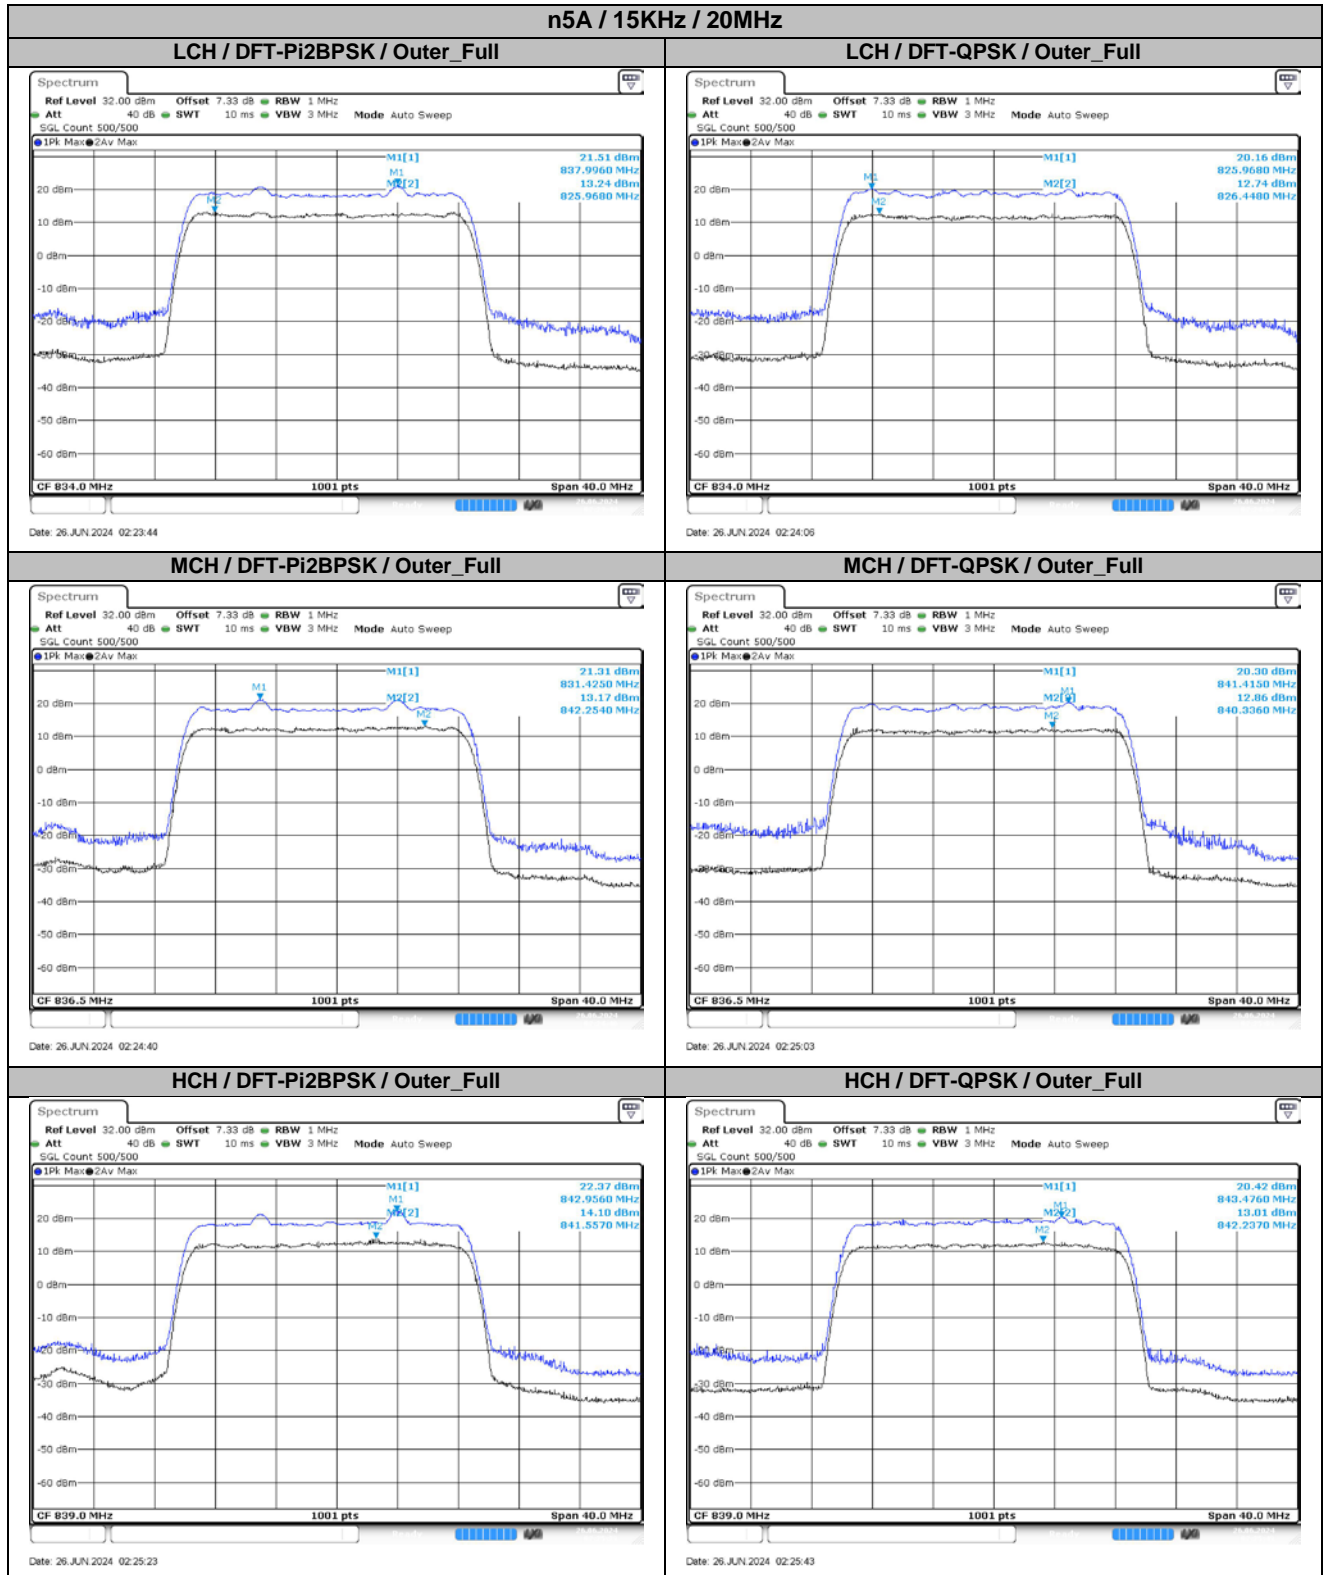

2. Peak-to-Average Ratio

2.1. Test Results

Channel	RB	15KHz / 20MHz		30KHz / 20MHz		Limit (dB)	Verdict
		DFT-Pi2BPSK	DFT-QPSK	DFT-Pi2BPSK	DFT-QPSK		
LCH	Outer_Full	8.27	7.42	7.21	7.70	13.00	Pass
MCH	Outer_Full	8.14	7.44	7.48	7.61	13.00	Pass
HCH	Outer_Full	8.28	7.41	7.16	6.86	13.00	Pass

2.2. Test Plots