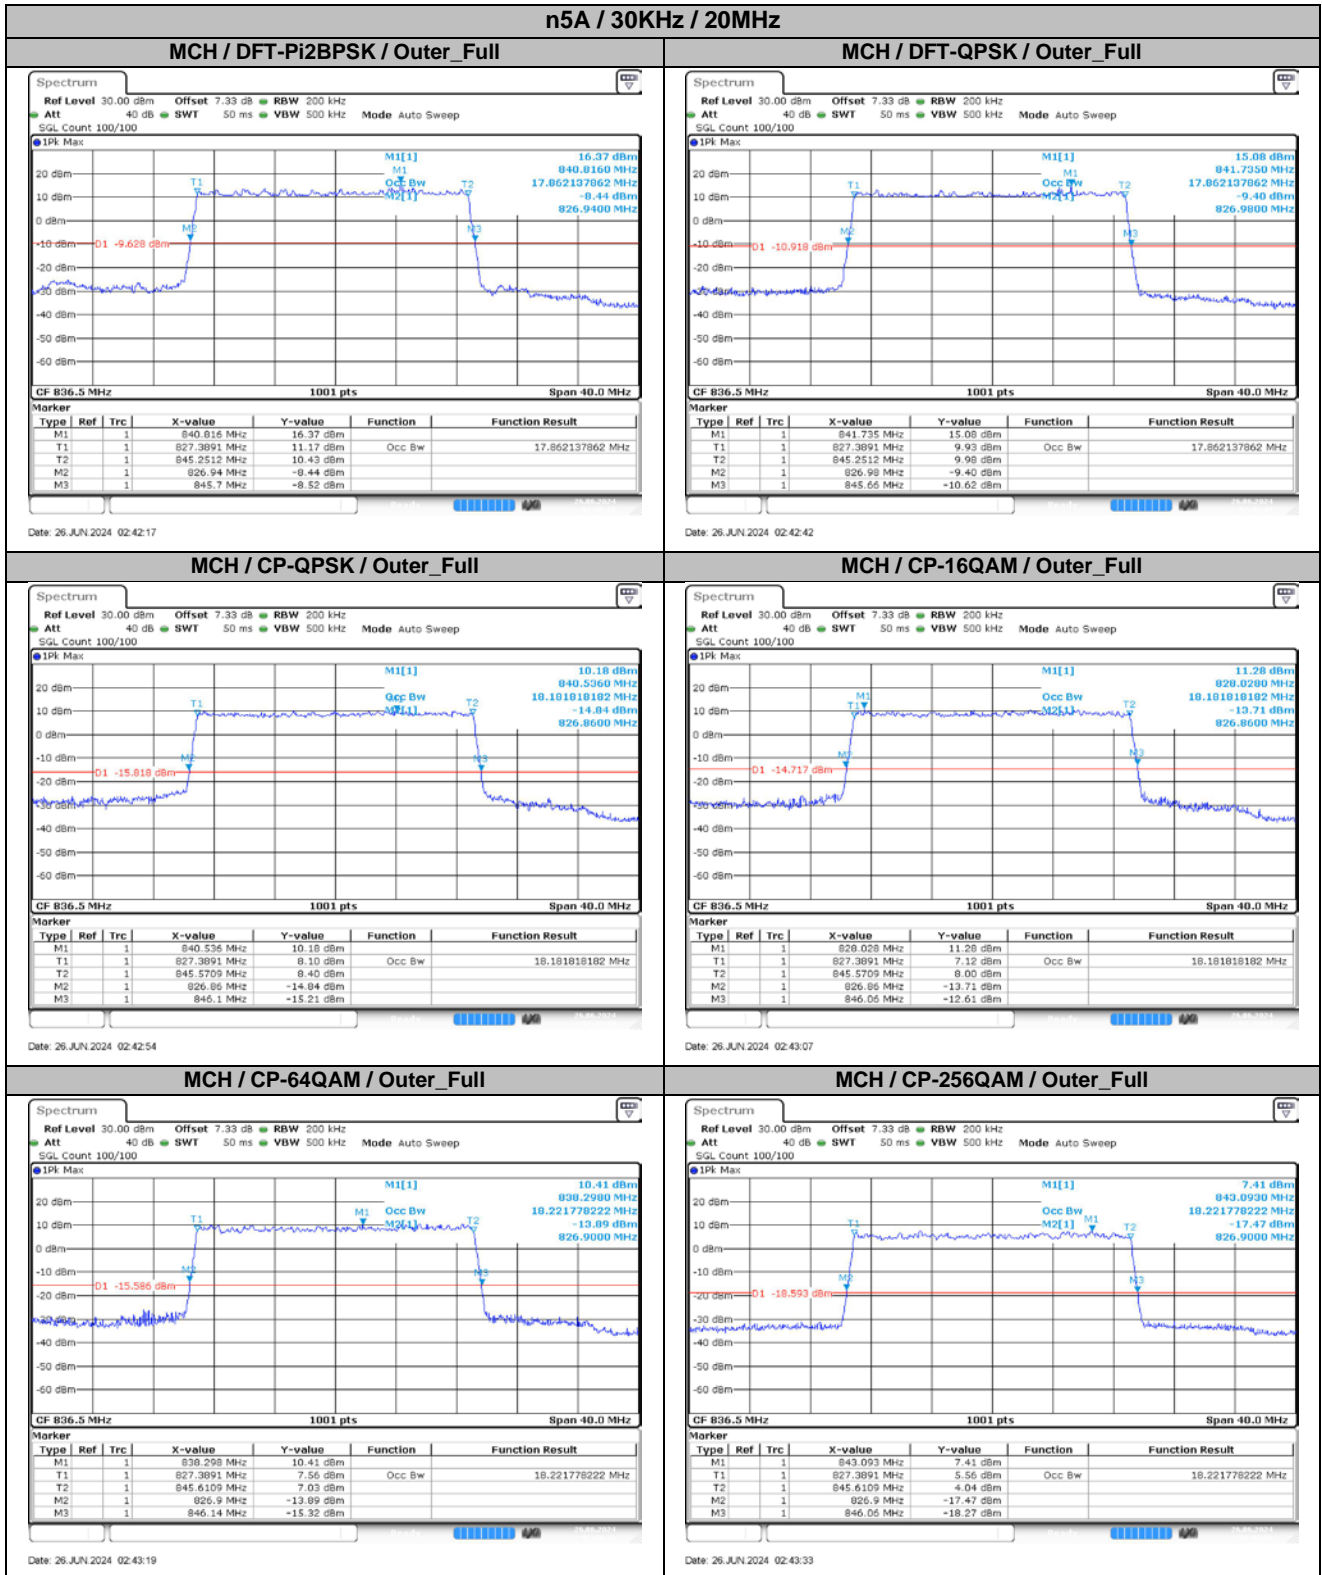

**Appendix
for
n5A
(824-849)**

Catalogue

1.	EFFECTIVE RADIATED POWER	3
1.1.	TEST RESULTS @ ANT0 (ANTENNA GAIN=-3.82DBI)	3
2.	PEAK-TO-AVERAGE RATIO	6
2.1.	TEST RESULTS	6
2.2.	TEST PLOTS.....	6
3.	MODULATION CHARACTERISTICS.....	8
3.1.	TEST PLOTS.....	8
4.	99% OCCUPIED BANDWIDTH & 26DB EMISSION BANDWIDTH	11
4.1.	TEST RESULTS	11
4.2.	TEST PLOTS.....	12
5.	CONDUCTED BAND EDGES	19
5.1.	TEST PLOTS.....	19
6.	CONDUCTED SPURIOUS EMISSION.....	28
6.1.	TEST PLOTS.....	28
7.	FREQUENCY STABILITY.....	35
7.1.	TEST RESULTS	35

2. Peak-to-Average Ratio

2.1. Test Results

Channel	RB	15KHz / 20MHz		30KHz / 20MHz		Limit (dB)	Verdict
		DFT-Pi2BPSK	DFT-QPSK	DFT-Pi2BPSK	DFT-QPSK		
LCH	Outer_Full	8.27	7.42	7.21	7.70	13.00	Pass
MCH	Outer_Full	8.14	7.44	7.48	7.61	13.00	Pass
HCH	Outer_Full	8.28	7.41	7.16	6.86	13.00	Pass

4.2. Test Plots

5. Conducted Band Edges

5.1. Test Plots