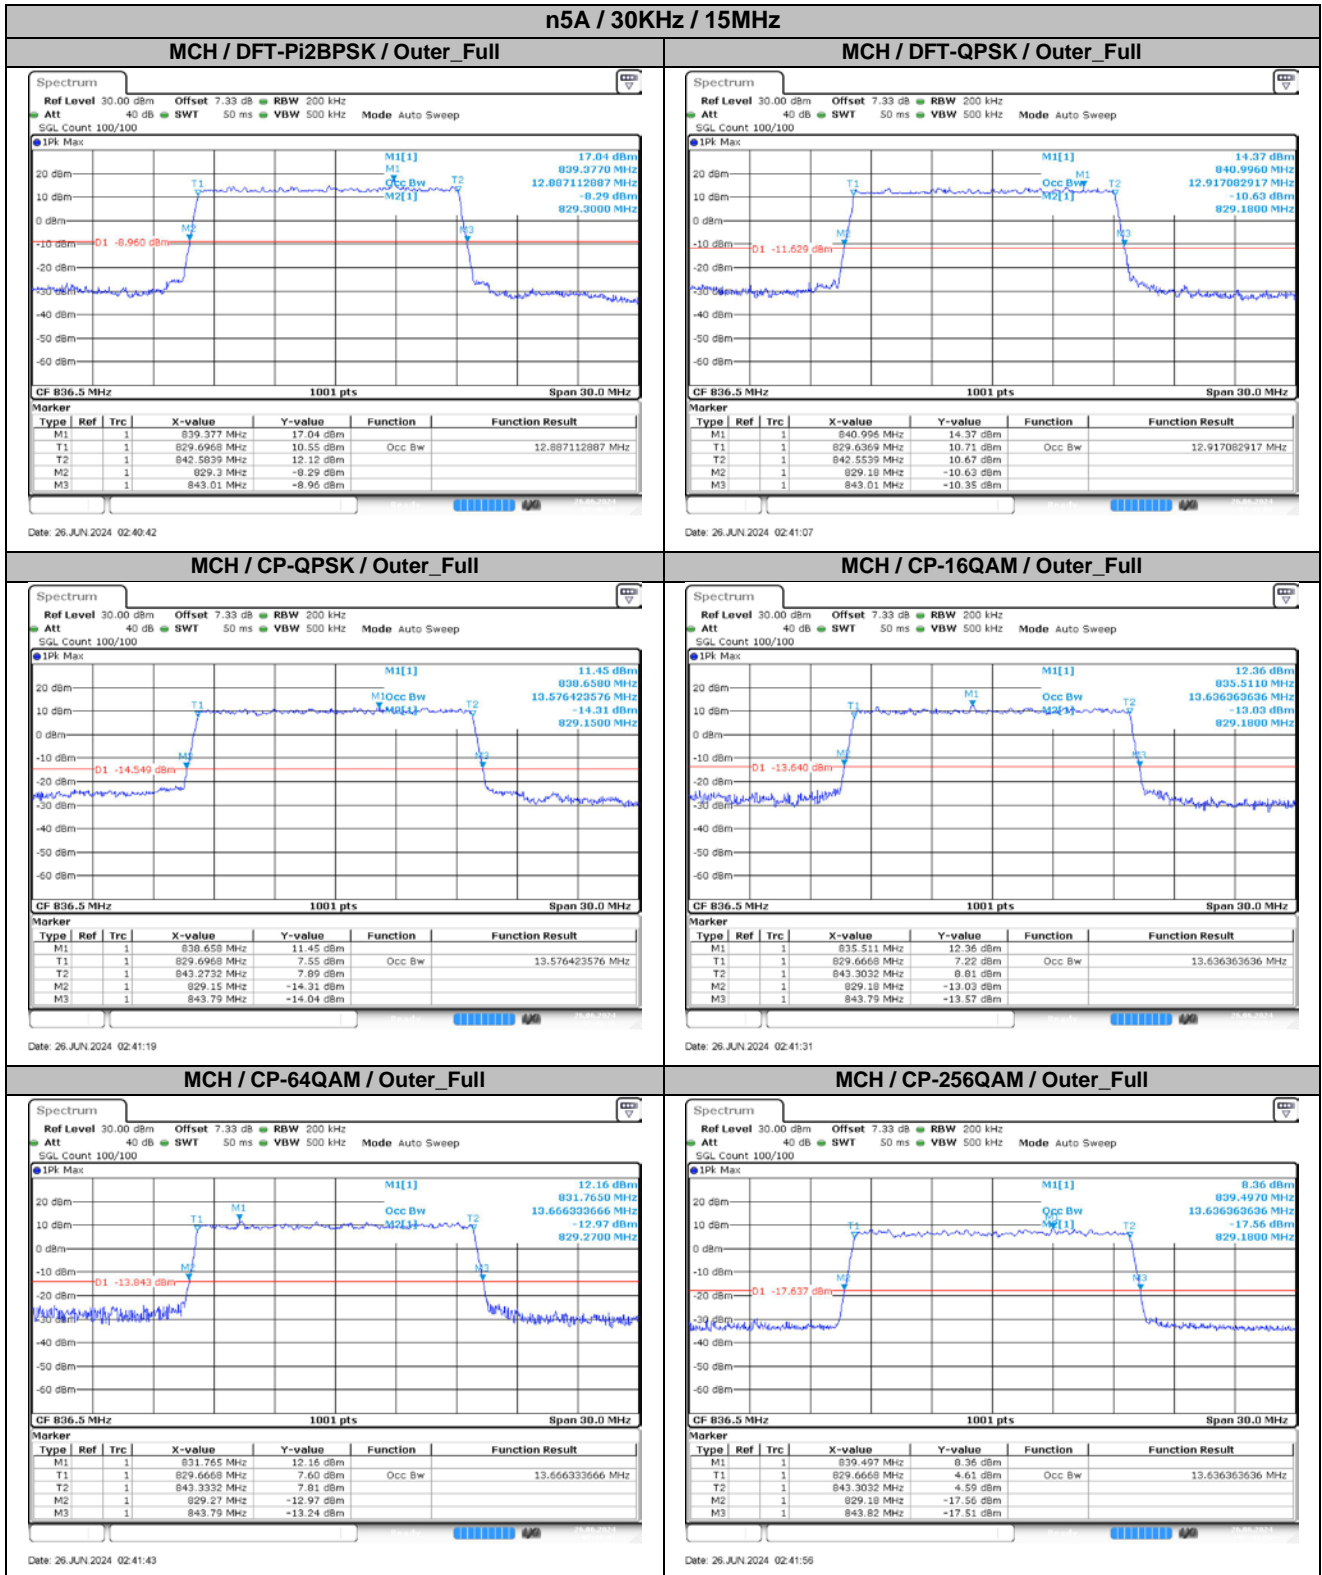

**Appendix
for
n5A
(824-849)**

Catalogue

1.	EFFECTIVE RADIATED POWER	3
1.1.	TEST RESULTS @ ANT0 (ANTENNA GAIN=-3.82DBI)	3
2.	PEAK-TO-AVERAGE RATIO	6
2.1.	TEST RESULTS	6
2.2.	TEST PLOTS.....	6
3.	MODULATION CHARACTERISTICS.....	8
3.1.	TEST PLOTS.....	8
4.	99% OCCUPIED BANDWIDTH & 26DB EMISSION BANDWIDTH	11
4.1.	TEST RESULTS	11
4.2.	TEST PLOTS.....	12
5.	CONDUCTED BAND EDGES	19
5.1.	TEST PLOTS.....	19
6.	CONDUCTED SPURIOUS EMISSION.....	28
6.1.	TEST PLOTS.....	28
7.	FREQUENCY STABILITY.....	35
7.1.	TEST RESULTS	35

2. Peak-to-Average Ratio

2.1. Test Results

Channel	RB	15KHz / 20MHz		30KHz / 20MHz		Limit (dB)	Verdict
		DFT-Pi2BPSK	DFT-QPSK	DFT-Pi2BPSK	DFT-QPSK		
LCH	Outer_Full	8.27	7.42	7.21	7.70	13.00	Pass
MCH	Outer_Full	8.14	7.44	7.48	7.61	13.00	Pass
HCH	Outer_Full	8.28	7.41	7.16	6.86	13.00	Pass

4.2. Test Plots

5. Conducted Band Edges

5.1. Test Plots