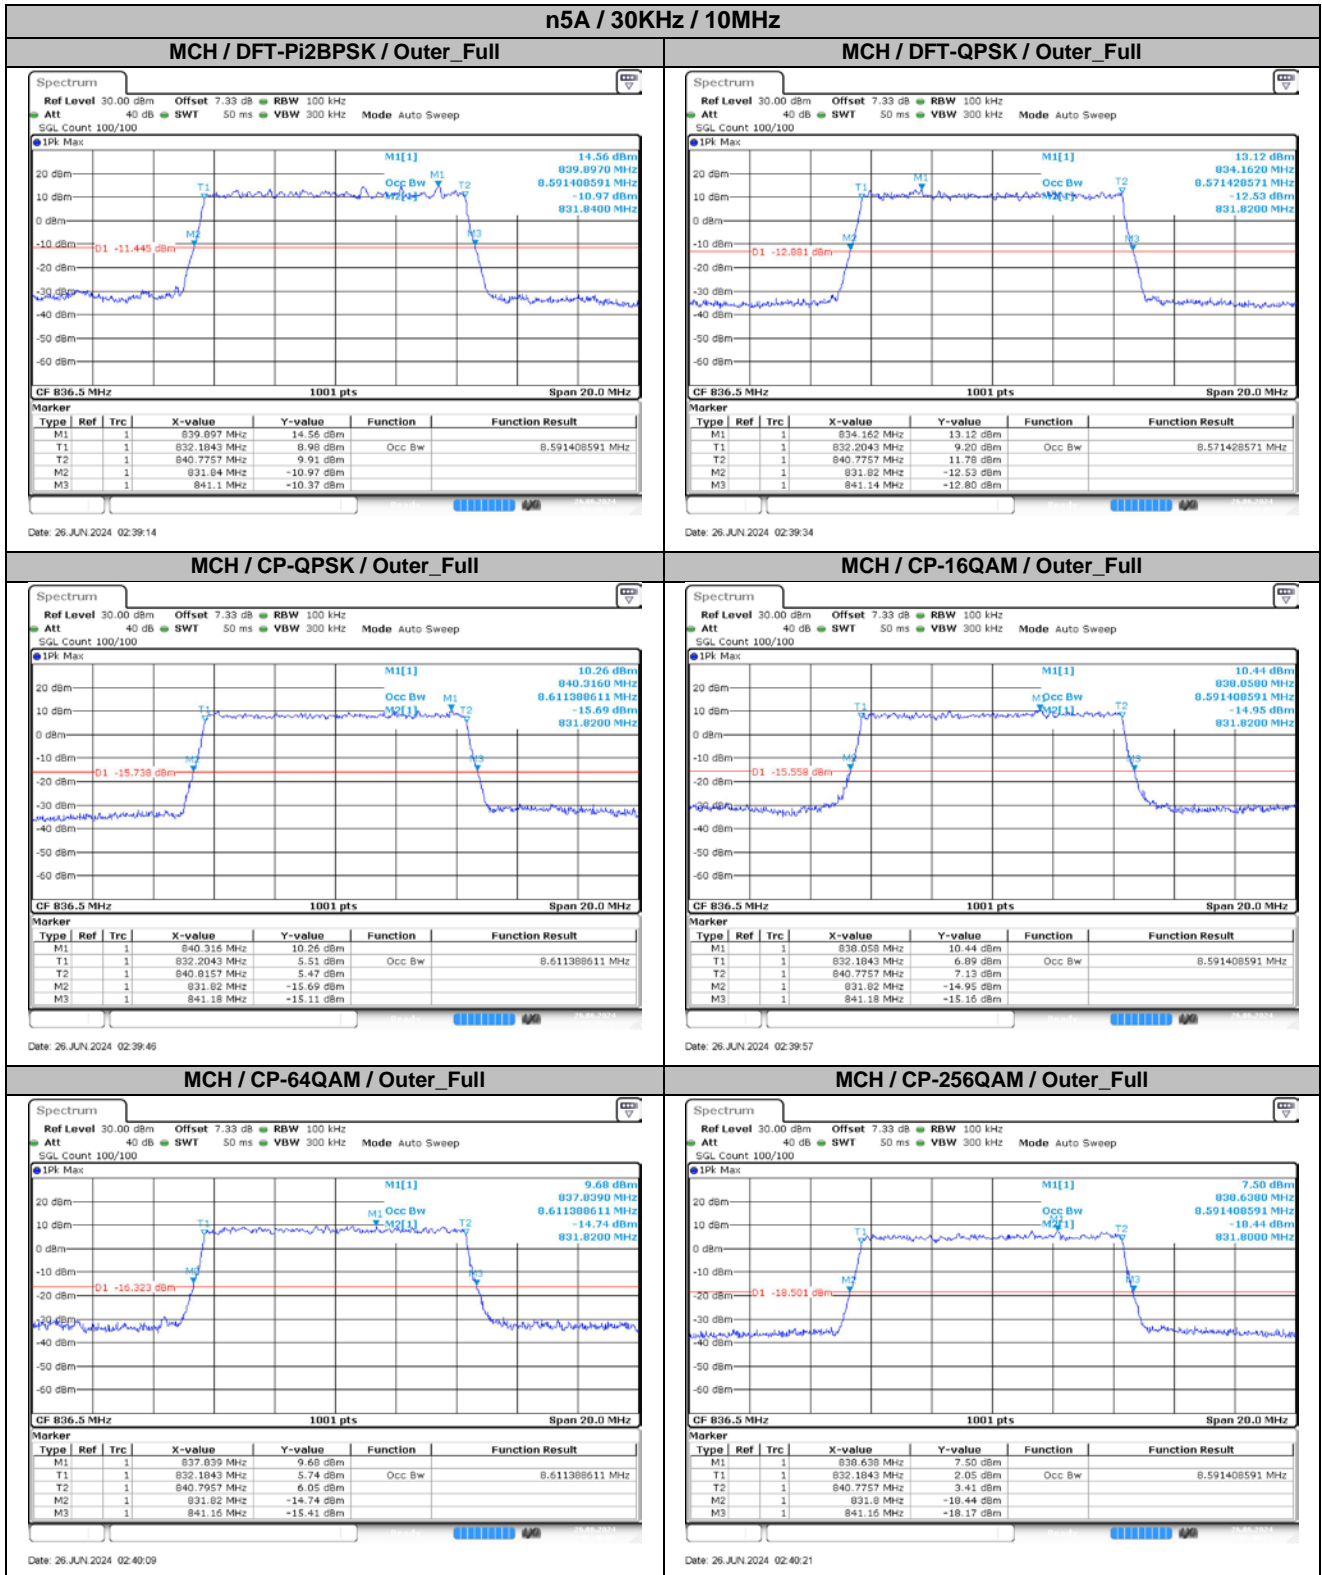

2. Peak-to-Average Ratio

2.1. Test Results

Channel	RB	15KHz / 20MHz		30KHz / 20MHz		Limit (dB)	Verdict
		DFT-Pi2BPSK	DFT-QPSK	DFT-Pi2BPSK	DFT-QPSK		
LCH	Outer_Full	8.27	7.42	7.21	7.70	13.00	Pass
MCH	Outer_Full	8.14	7.44	7.48	7.61	13.00	Pass
HCH	Outer_Full	8.28	7.41	7.16	6.86	13.00	Pass

2.2. Test Plots

3. Modulation Characteristics

3.1. Test Plots

4. 99% Occupied Bandwidth & 26dB Emission Bandwidth

4.1. Test Results

Bandwidth	Modulation	RB	99% Occupied Bandwidth (MHz)		26dB Emission Bandwidth (MHz)		Verdict
			15KHz	30KHz	15KHz	30KHz	
5MHz	DFT-Pi2BPSK	Outer_Full	4.48	N/A	4.84	N/A	Pass
5MHz	DFT-QPSK	Outer_Full	4.48	N/A	4.85	N/A	Pass
5MHz	CP-QPSK	Outer_Full	4.48	N/A	4.86	N/A	Pass
5MHz	CP-16QAM	Outer_Full	4.47	N/A	4.82	N/A	Pass
5MHz	CP-64QAM	Outer_Full	4.49	N/A	4.86	N/A	Pass
5MHz	CP-256QAM	Outer_Full	4.48	N/A	4.84	N/A	Pass
10MHz	DFT-Pi2BPSK	Outer_Full	8.93	8.59	9.42	9.26	Pass
10MHz	DFT-QPSK	Outer_Full	8.93	8.57	9.38	9.32	Pass
10MHz	CP-QPSK	Outer_Full	9.27	8.61	9.76	9.36	Pass
10MHz	CP-16QAM	Outer_Full	9.27	8.59	9.76	9.36	Pass
10MHz	CP-64QAM	Outer_Full	9.29	8.61	9.76	9.34	Pass
10MHz	CP-256QAM	Outer_Full	9.31	8.59	9.78	9.36	Pass
15MHz	DFT-Pi2BPSK	Outer_Full	13.40	12.89	14.16	13.71	Pass
15MHz	DFT-QPSK	Outer_Full	13.40	12.92	14.07	13.83	Pass
15MHz	CP-QPSK	Outer_Full	14.09	13.58	14.82	14.64	Pass
15MHz	CP-16QAM	Outer_Full	14.09	13.64	14.79	14.61	Pass
15MHz	CP-64QAM	Outer_Full	14.12	13.67	14.79	14.52	Pass
15MHz	CP-256QAM	Outer_Full	14.15	13.64	14.85	14.64	Pass
20MHz	DFT-Pi2BPSK	Outer_Full	17.86	17.86	18.64	18.76	Pass
20MHz	DFT-QPSK	Outer_Full	17.90	17.86	18.68	18.68	Pass
20MHz	CP-QPSK	Outer_Full	18.90	18.18	19.76	19.24	Pass
20MHz	CP-16QAM	Outer_Full	18.90	18.18	19.76	19.20	Pass
20MHz	CP-64QAM	Outer_Full	18.90	18.22	19.72	19.24	Pass
20MHz	CP-256QAM	Outer_Full	18.90	18.22	19.76	19.16	Pass

4.2. Test Plots

5. Conducted Band Edges

5.1. Test Plots