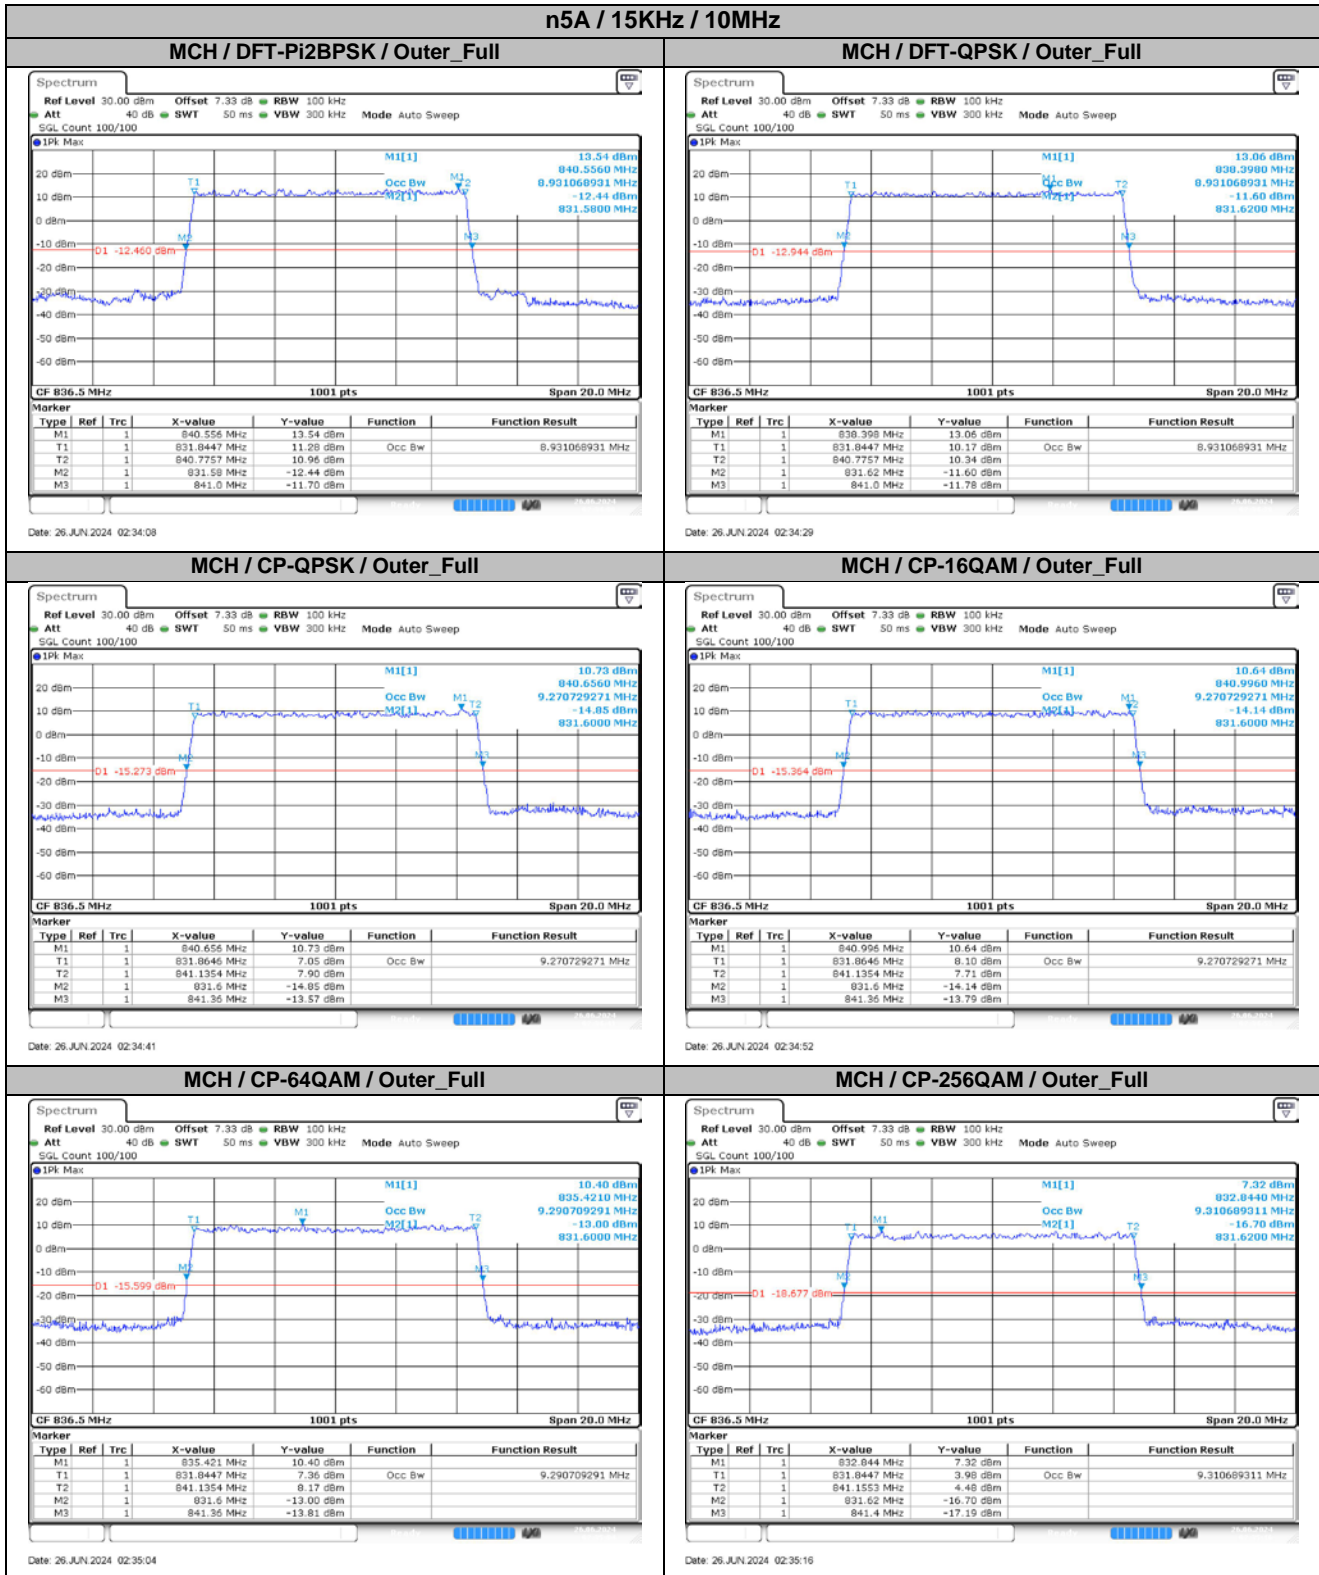

2. Peak-to-Average Ratio

2.1. Test Results

Channel	RB	15KHz / 20MHz		30KHz / 20MHz		Limit (dB)	Verdict
		DFT-Pi2BPSK	DFT-QPSK	DFT-Pi2BPSK	DFT-QPSK		
LCH	Outer_Full	8.27	7.42	7.21	7.70	13.00	Pass
MCH	Outer_Full	8.14	7.44	7.48	7.61	13.00	Pass
HCH	Outer_Full	8.28	7.41	7.16	6.86	13.00	Pass

2.2. Test Plots

3. Modulation Characteristics

3.1. Test Plots

4. 99% Occupied Bandwidth & 26dB Emission Bandwidth

4.1. Test Results

Bandwidth	Modulation	RB	99% Occupied Bandwidth (MHz)		26dB Emission Bandwidth (MHz)		Verdict
			15KHz	30KHz	15KHz	30KHz	
5MHz	DFT-Pi2BPSK	Outer_Full	4.48	N/A	4.84	N/A	Pass
5MHz	DFT-QPSK	Outer_Full	4.48	N/A	4.85	N/A	Pass
5MHz	CP-QPSK	Outer_Full	4.48	N/A	4.86	N/A	Pass
5MHz	CP-16QAM	Outer_Full	4.47	N/A	4.82	N/A	Pass
5MHz	CP-64QAM	Outer_Full	4.49	N/A	4.86	N/A	Pass
5MHz	CP-256QAM	Outer_Full	4.48	N/A	4.84	N/A	Pass
10MHz	DFT-Pi2BPSK	Outer_Full	8.93	8.59	9.42	9.26	Pass
10MHz	DFT-QPSK	Outer_Full	8.93	8.57	9.38	9.32	Pass
10MHz	CP-QPSK	Outer_Full	9.27	8.61	9.76	9.36	Pass
10MHz	CP-16QAM	Outer_Full	9.27	8.59	9.76	9.36	Pass
10MHz	CP-64QAM	Outer_Full	9.29	8.61	9.76	9.34	Pass
10MHz	CP-256QAM	Outer_Full	9.31	8.59	9.78	9.36	Pass
15MHz	DFT-Pi2BPSK	Outer_Full	13.40	12.89	14.16	13.71	Pass
15MHz	DFT-QPSK	Outer_Full	13.40	12.92	14.07	13.83	Pass
15MHz	CP-QPSK	Outer_Full	14.09	13.58	14.82	14.64	Pass
15MHz	CP-16QAM	Outer_Full	14.09	13.64	14.79	14.61	Pass
15MHz	CP-64QAM	Outer_Full	14.12	13.67	14.79	14.52	Pass
15MHz	CP-256QAM	Outer_Full	14.15	13.64	14.85	14.64	Pass
20MHz	DFT-Pi2BPSK	Outer_Full	17.86	17.86	18.64	18.76	Pass
20MHz	DFT-QPSK	Outer_Full	17.90	17.86	18.68	18.68	Pass
20MHz	CP-QPSK	Outer_Full	18.90	18.18	19.76	19.24	Pass
20MHz	CP-16QAM	Outer_Full	18.90	18.18	19.76	19.20	Pass
20MHz	CP-64QAM	Outer_Full	18.90	18.22	19.72	19.24	Pass
20MHz	CP-256QAM	Outer_Full	18.90	18.22	19.76	19.16	Pass

4.2. Test Plots

5. Conducted Band Edges

5.1. Test Plots