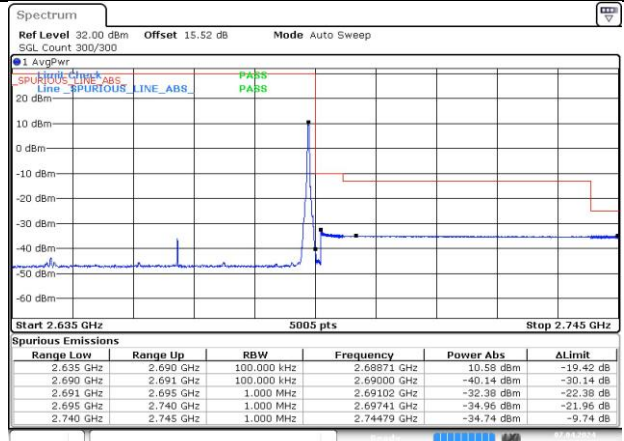

LCH_DFT-Pi2BPSK / Edge_1RB_Left

Date: 7 APR 2024 23:40:58

HCH_DFT-Pi2BPSK / Edge_1RB_Right

Date: 7 APR 2024 23:43:41

LCH_DFT-Pi2BPSK / Outer_Full

Date: 7 APR 2024 23:41:18

HCH_DFT-Pi2BPSK / Outer_Full

Date: 7 APR 2024 23:43:59

LCH_DFT-QPSK / Edge_1RB_Left

Date: 7 APR 2024 23:41:53

HCH_DFT-QPSK / Edge_1RB_Right

Date: 7 APR 2024 23:44:34

n41A / 30KHz / 70MHz

n41A / 30KHz / 80MHz

LCH_DFT-Pi2BPSK / Edge_1RB_Left

Date: 8 APR 2024 01:41:02