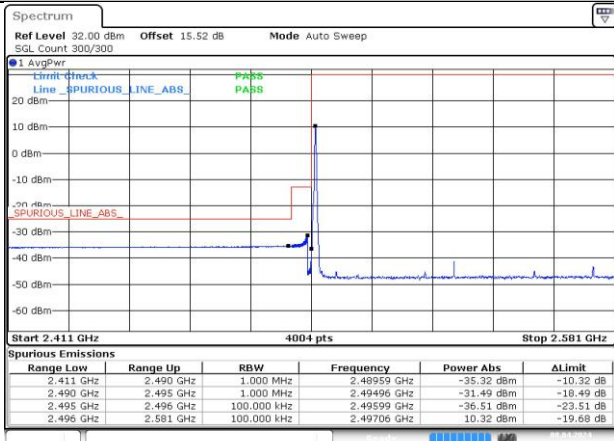

LCH_DFT-QPSK / Edge_1RB_Left

Date: 7 APR 2024 23:41:53

HCH_DFT-QPSK / Edge_1RB_Right

Date: 7 APR 2024 23:44:34

n41A / 30KHz / 70MHz

n41A / 30KHz / 80MHz

LCH_DFT-Pi2BPSK / Edge_1RB_Left

Date: 8 APR 2024 01:41:02

HCH_DFT-Pi2BPSK / Edge_1RB_Right

Date: 8 APR 2024 01:43:01

LCH_DFT-Pi2BPSK / Outer_Full

Date: 8 APR 2024 01:41:25

HCH_DFT-Pi2BPSK / Outer_Full

Date: 8 APR 2024 01:43:22

LCH_DFT-QPSK / Edge_1RB_Left

Date: 8 APR 2024 01:41:56