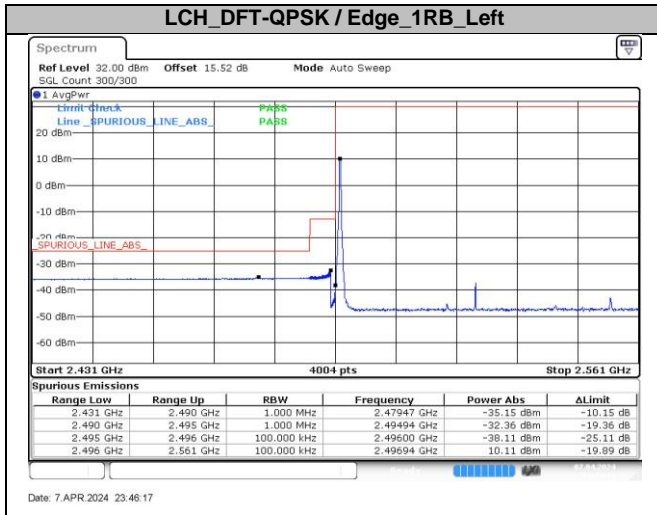

LCH_DFT-QPSK / Edge_1RB_Left

Date: 7 APR 2024 23:41:53

HCH_DFT-QPSK / Edge_1RB_Right

Date: 7 APR 2024 23:44:34

n41A / 30KHz / 70MHz

n41A / 30KHz / 80MHz

LCH_DFT-Pi2BPSK / Edge_1RB_Left

Date: 8 APR 2024 01:41:02

HCH_DFT-Pi2BPSK / Edge_1RB_Right

Date: 8 APR 2024 01:43:01

LCH_DFT-Pi2BPSK / Outer_Full

Date: 8 APR 2024 01:41:25

HCH_DFT-Pi2BPSK / Outer_Full

Date: 8 APR 2024 01:43:22

LCH_DFT-QPSK / Edge_1RB_Left

Date: 8 APR 2024 01:41:56