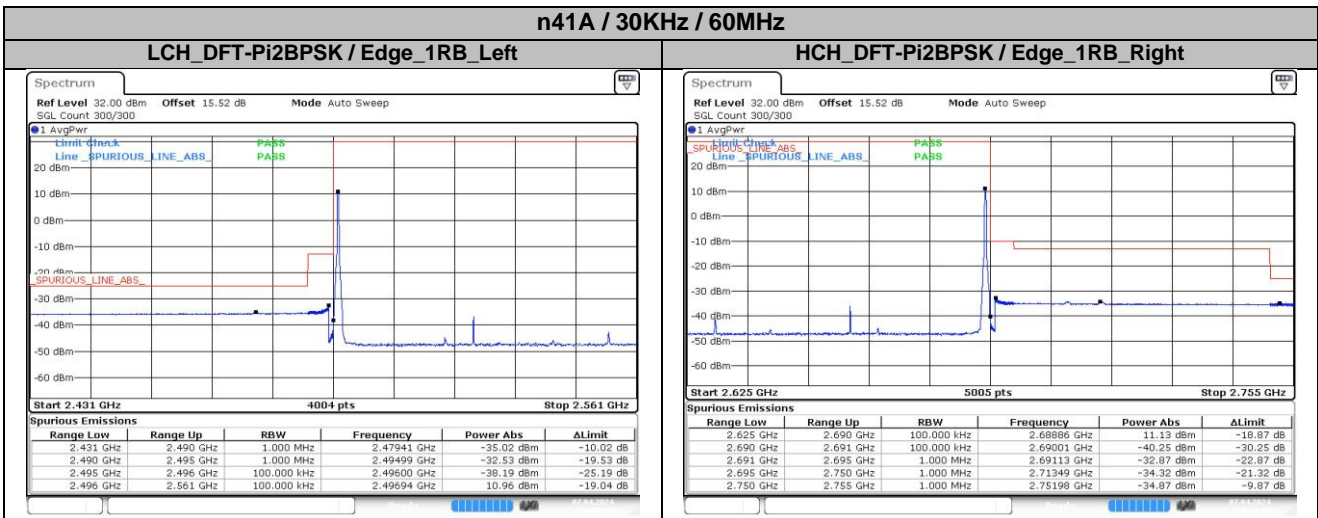

LCH_DFT-QPSK / Edge_1RB_Left

Date: 7 APR 2024 23:41:53

HCH_DFT-QPSK / Edge_1RB_Right

Date: 7 APR 2024 23:44:34

n41A / 30KHz / 70MHz

n41A / 30KHz / 80MHz

LCH_DFT-Pi2BPSK / Edge_1RB_Left

Date: 8 APR 2024 01:41:02

HCH_DFT-Pi2BPSK / Edge_1RB_Right

Date: 8 APR 2024 01:43:01

LCH_DFT-Pi2BPSK / Outer_Full

Date: 8 APR 2024 01:41:25

HCH_DFT-Pi2BPSK / Outer_Full

Date: 8 APR 2024 01:43:22

LCH_DFT-QPSK / Edge_1RB_Left

Date: 8 APR 2024 01:41:56