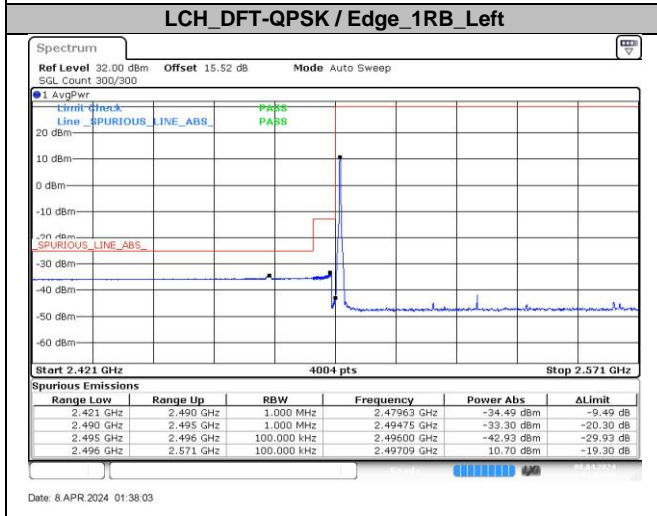

LCH_DFT-QPSK / Edge_1RB_Left

Date: 7 APR 2024 23:41:53

HCH_DFT-QPSK / Edge_1RB_Right

Date: 7 APR 2024 23:44:34

n41A / 30KHz / 70MHz

n41A / 30KHz / 80MHz

LCH_DFT-Pi2BPSK / Edge_1RB_Left

Date: 8 APR 2024 01:41:02

HCH_DFT-Pi2BPSK / Edge_1RB_Right

Date: 8 APR 2024 01:43:01

LCH_DFT-Pi2BPSK / Outer_Full

Date: 8 APR 2024 01:41:25

HCH_DFT-Pi2BPSK / Outer_Full

Date: 8 APR 2024 01:43:22

LCH_DFT-QPSK / Edge_1RB_Left

Date: 8 APR 2024 01:41:56