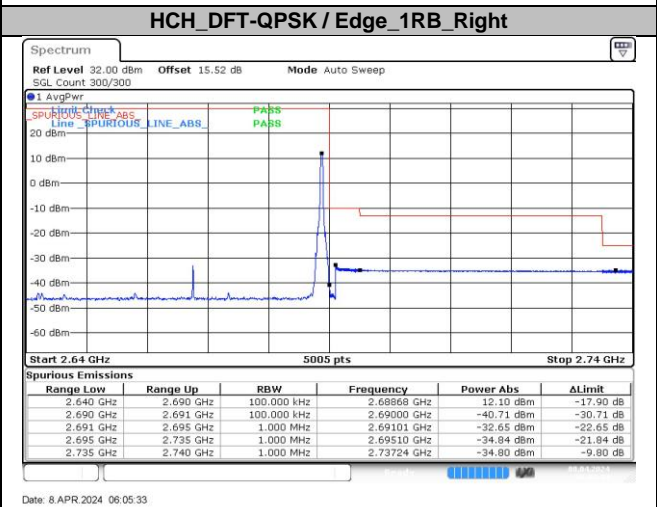

HCH_DFT-Pi2BPSK / Outer_Full

Date: 8 APR 2024 01:58:35

LCH_DFT-QPSK / Edge_1RB_Left

Date: 8 APR 2024 01:57:19

HCH_DFT-QPSK / Edge_1RB_Right

Date: 8 APR 2024 01:58:10

n41A / 30KHz / 45MHz

n41A / 30kHz / 50MHz

LCH_DFT-Pi2BPSK / Edge_1RB_Left

Date: 7 APR 2024 23:40:58

HCH_DFT-Pi2BPSK / Edge_1RB_Right

Date: 7 APR 2024 23:43:41

LCH_DFT-Pi2BPSK / Outer_Full

Date: 7 APR 2024 23:41:18

HCH_DFT-Pi2BPSK / Outer_Full

Date: 7 APR 2024 23:43:59