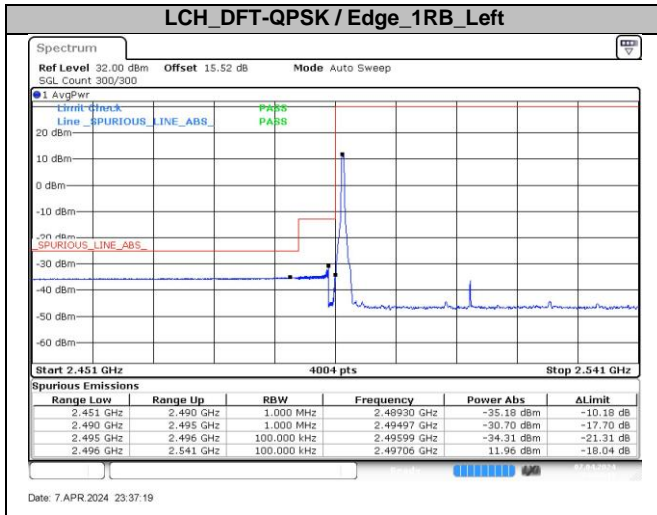

HCH_DFT-Pi2BPSK / Outer_Full

Date: 8 APR 2024 01:58:35

LCH_DFT-QPSK / Edge_1RB_Left

Date: 8 APR 2024 01:57:19

HCH_DFT-QPSK / Edge_1RB_Right

Date: 8 APR 2024 01:58:10

n41A / 30KHz / 45MHz

n41A / 30kHz / 50MHz