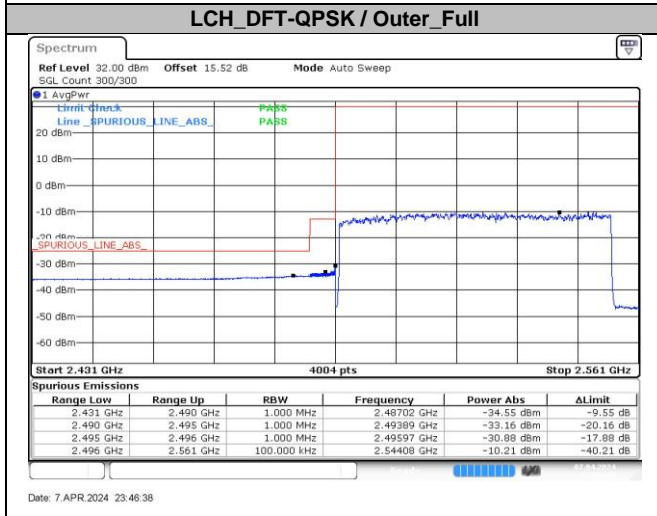

LCH_DFT-QPSK / Edge_1RB_Left

Date: 7 APR 2024 23:41:53

HCH_DFT-QPSK / Edge_1RB_Right

Date: 7 APR 2024 23:44:34

n41A / 30KHz / 70MHz

n41A / 30KHz / 80MHz

LCH_DFT-Pi2BPSK / Edge_1RB_Left

Date: 8 APR 2024 01:41:02

HCH_DFT-Pi2BPSK / Edge_1RB_Right

Date: 8 APR 2024 01:43:01

LCH_DFT-Pi2BPSK / Outer_Full

Date: 8 APR 2024 01:41:25

HCH_DFT-Pi2BPSK / Outer_Full

Date: 8 APR 2024 01:43:22

LCH_DFT-QPSK / Edge_1RB_Left

Date: 8 APR 2024 01:41:56