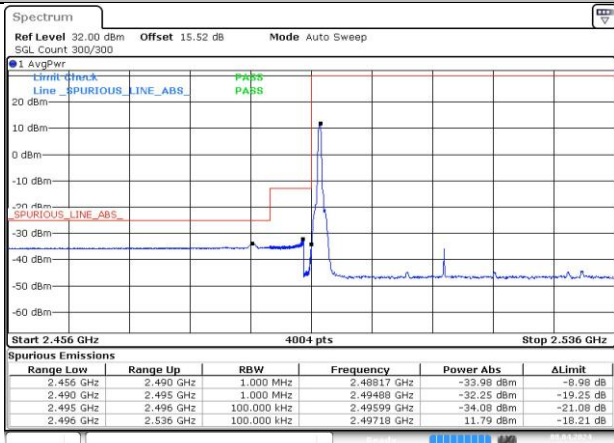

n41A / 30KHz / 30MHz

n41A / 30kHz / 35MHz

LCH_DFT-Pi2BPSK / Edge_1RB_Left

Date: 8 APR 2024 01:56:28

HCH_DFT-Pi2BPSK / Edge_1RB_Right

Date: 8 APR 2024 01:58:17

LCH_DFT-Pi2BPSK / Outer_Full

Date: 8 APR 2024 01:56:49

HCH_DFT-Pi2BPSK / Outer_Full

Date: 8 APR 2024 01:58:35

LCH_DFT-QPSK / Edge_1RB_Left

Date: 8 APR 2024 01:57:19

HCH_DFT-QPSK / Edge_1RB_Right

Date: 8 APR 2024 01:58:10

n41A / 30KHz / 45MHz

n41A / 30kHz / 50MHz