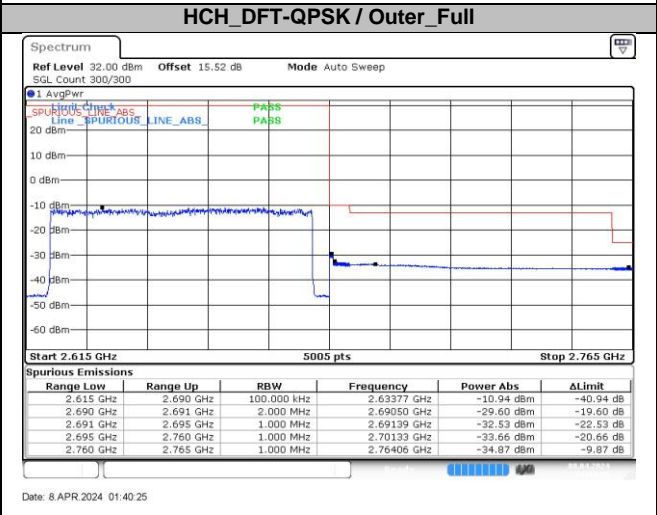

LCH_DFT-QPSK / Edge_1RB_Left

Date: 7 APR 2024 23:41:53

HCH_DFT-QPSK / Edge_1RB_Right

Date: 7 APR 2024 23:44:34

n41A / 30KHz / 70MHz

n41A / 30KHz / 80MHz

LCH_DFT-Pi2BPSK / Edge_1RB_Left

Date: 8 APR 2024 01:41:02

HCH_DFT-Pi2BPSK / Edge_1RB_Right

Date: 8 APR 2024 01:43:01

LCH_DFT-Pi2BPSK / Outer_Full

Date: 8 APR 2024 01:41:25

HCH_DFT-Pi2BPSK / Outer_Full

Date: 8 APR 2024 01:43:22

LCH_DFT-QPSK / Edge_1RB_Left

Date: 8 APR 2024 01:41:56