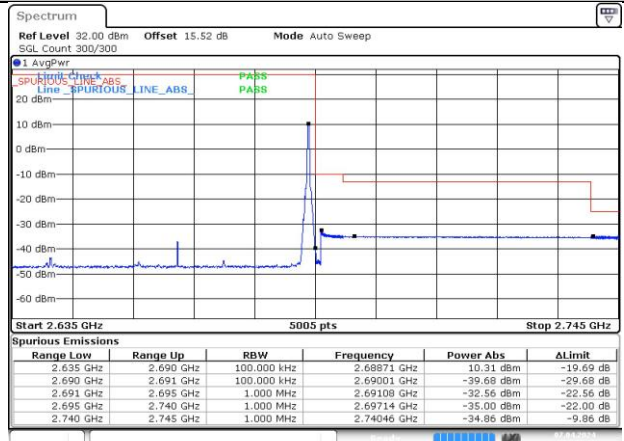

HCH_DFT-Pi2BPSK / Outer_Full

Date: 8 APR 2024 01:58:35

LCH_DFT-QPSK / Edge_1RB_Left

Date: 8 APR 2024 01:57:19

HCH_DFT-QPSK / Edge_1RB_Right

Date: 8 APR 2024 01:58:10

n41A / 30KHz / 45MHz

n41A / 30kHz / 50MHz

LCH_DFT-Pi2BPSK / Edge_1RB_Left

Date: 7 APR 2024 23:40:58

HCH_DFT-Pi2BPSK / Edge_1RB_Right

Date: 7 APR 2024 23:43:41

LCH_DFT-Pi2BPSK / Outer_Full

Date: 7 APR 2024 23:41:18

HCH_DFT-Pi2BPSK / Outer_Full

Date: 7 APR 2024 23:43:59