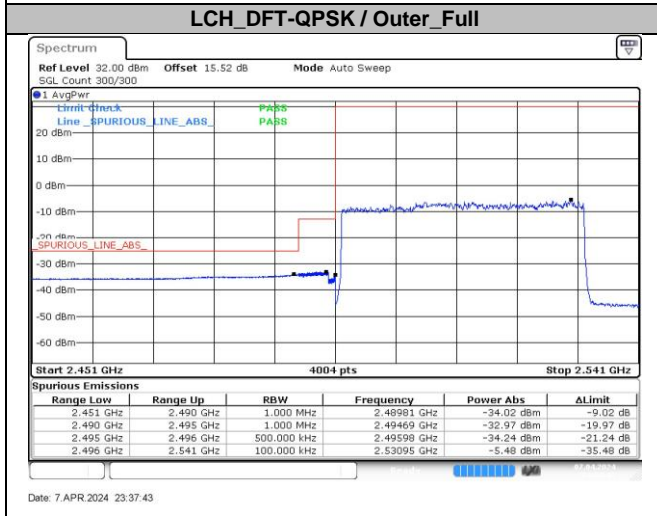

HCH_DFT-Pi2BPSK / Outer_Full

Date: 8 APR 2024 01:58:35

LCH_DFT-QPSK / Edge_1RB_Left

Date: 8 APR 2024 01:57:19

HCH_DFT-QPSK / Edge_1RB_Right

Date: 8 APR 2024 01:58:10

n41A / 30KHz / 45MHz

n41A / 30kHz / 50MHz

LCH_DFT-Pi2BPSK / Edge_1RB_Left

Date: 7 APR 2024 23:40:58

HCH_DFT-Pi2BPSK / Edge_1RB_Right

Date: 7 APR 2024 23:43:41

LCH_DFT-Pi2BPSK / Outer_Full

Date: 7 APR 2024 23:41:18

HCH_DFT-Pi2BPSK / Outer_Full

Date: 7 APR 2024 23:43:59