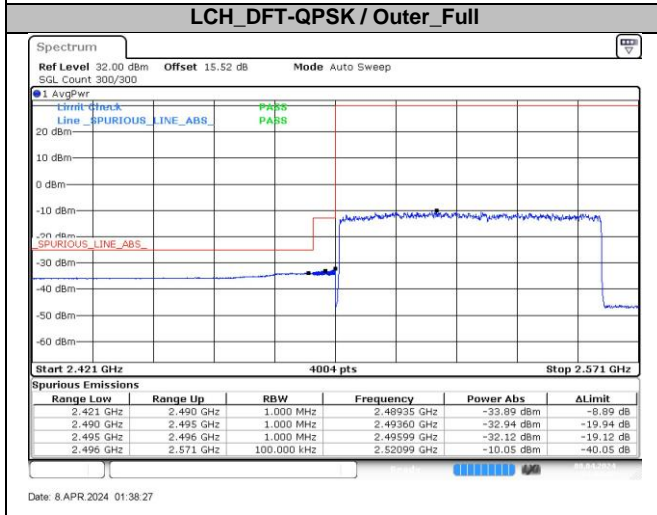

LCH_DFT-QPSK / Edge_1RB_Left

Date: 7 APR 2024 23:41:53

HCH_DFT-QPSK / Edge_1RB_Right

Date: 7 APR 2024 23:44:34

n41A / 30KHz / 70MHz

n41A / 30KHz / 80MHz

LCH_DFT-Pi2BPSK / Edge_1RB_Left

Date: 8 APR 2024 01:41:02

HCH_DFT-Pi2BPSK / Edge_1RB_Right

Date: 8 APR 2024 01:43:01

LCH_DFT-Pi2BPSK / Outer_Full

Date: 8 APR 2024 01:41:25

HCH_DFT-Pi2BPSK / Outer_Full

Date: 8 APR 2024 01:43:22

LCH_DFT-QPSK / Edge_1RB_Left

Date: 8 APR 2024 01:41:56