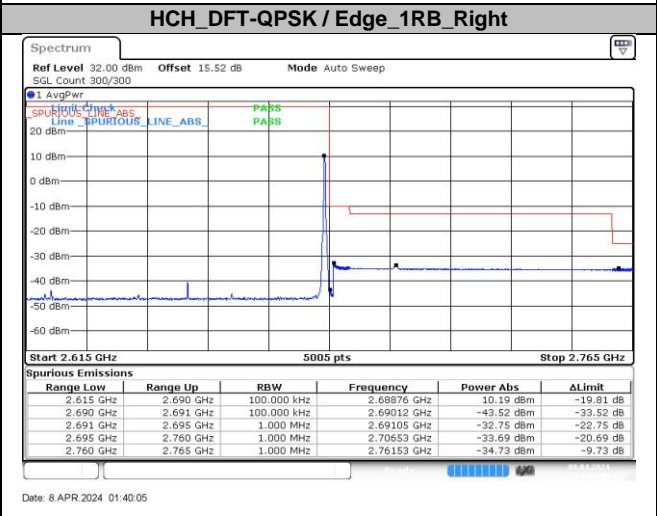

LCH_DFT-QPSK / Edge_1RB_Left

Date: 7 APR 2024 23:41:53

HCH_DFT-QPSK / Edge_1RB_Right

Date: 7 APR 2024 23:44:34

n41A / 30KHz / 70MHz

n41A / 30KHz / 80MHz

LCH_DFT-Pi2BPSK / Edge_1RB_Left

Date: 8 APR 2024 01:41:02

HCH_DFT-Pi2BPSK / Edge_1RB_Right

Date: 8 APR 2024 01:43:01

LCH_DFT-Pi2BPSK / Outer_Full

Date: 8 APR 2024 01:41:25

HCH_DFT-Pi2BPSK / Outer_Full

Date: 8 APR 2024 01:43:22

LCH_DFT-QPSK / Edge_1RB_Left

Date: 8 APR 2024 01:41:56