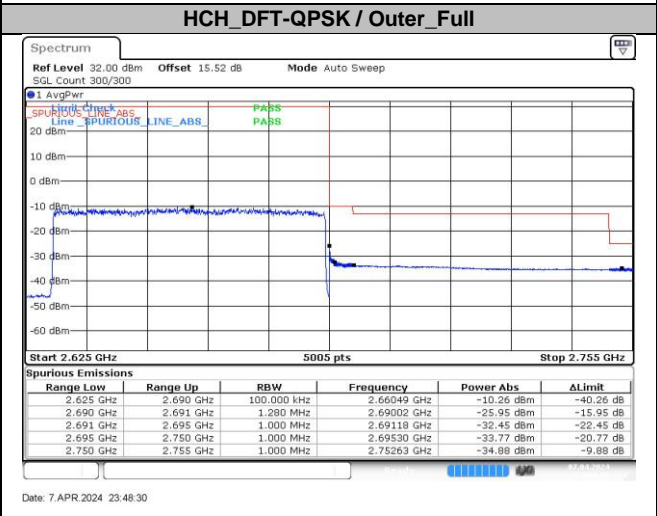

LCH_DFT-QPSK / Edge_1RB_Left

Date: 7 APR 2024 23:41:53

HCH_DFT-QPSK / Edge_1RB_Right

Date: 7 APR 2024 23:44:34

n41A / 30KHz / 70MHz

n41A / 30KHz / 80MHz

LCH_DFT-Pi2BPSK / Edge_1RB_Left

Date: 8 APR 2024 01:41:02

HCH_DFT-Pi2BPSK / Edge_1RB_Right

Date: 8 APR 2024 01:43:01

LCH_DFT-Pi2BPSK / Outer_Full

Date: 8 APR 2024 01:41:25

HCH_DFT-Pi2BPSK / Outer_Full

Date: 8 APR 2024 01:43:22

LCH_DFT-QPSK / Edge_1RB_Left

Date: 8 APR 2024 01:41:56