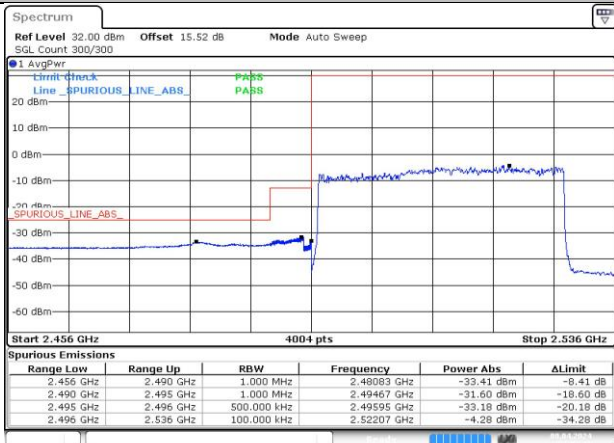

n41A / 30KHz / 30MHz

n41A / 30kHz / 35MHz

LCH_DFT-Pi2BPSK / Edge_1RB_Left

Date: 8 APR 2024 01:56:28

HCH_DFT-Pi2BPSK / Edge_1RB_Right

Date: 8 APR 2024 01:58:17

LCH_DFT-Pi2BPSK / Outer_Full

Date: 8 APR 2024 01:56:49