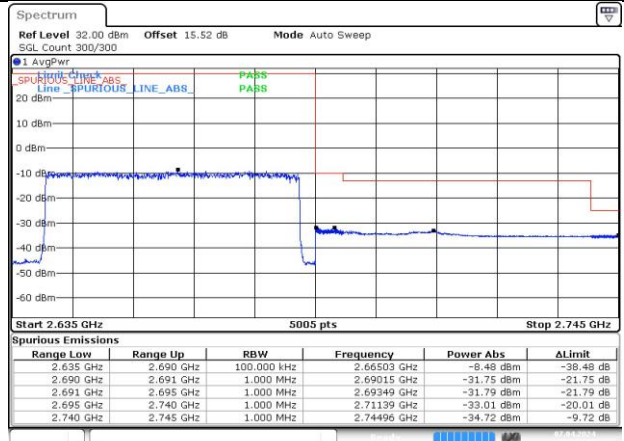

LCH_DFT-Pi2BPSK / Edge_1RB_Left

Date: 7 APR 2024 23:40:58

HCH_DFT-Pi2BPSK / Edge_1RB_Right

Date: 7 APR 2024 23:43:41

LCH_DFT-Pi2BPSK / Outer_Full

Date: 7 APR 2024 23:41:18

HCH_DFT-Pi2BPSK / Outer_Full

Date: 7 APR 2024 23:43:59

LCH_DFT-QPSK / Edge_1RB_Left

Date: 7 APR 2024 23:41:53

HCH_DFT-QPSK / Edge_1RB_Right

Date: 7 APR 2024 23:44:34

n41A / 30KHz / 70MHz

n41A / 30KHz / 80MHz

LCH_DFT-Pi2BPSK / Edge_1RB_Left

Date: 8 APR 2024 01:41:02