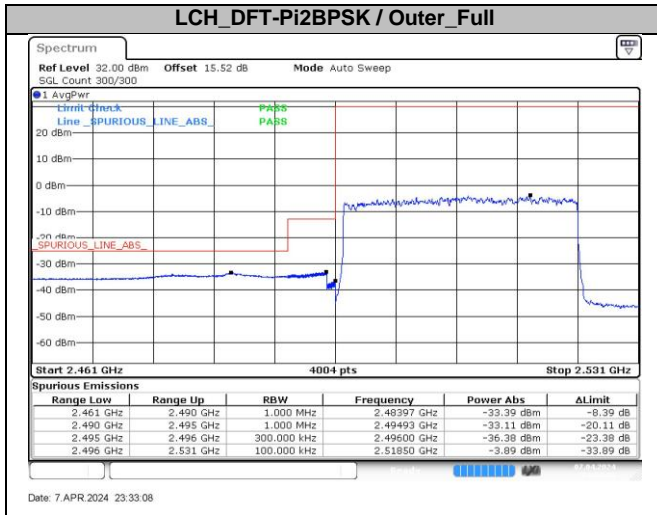

n41A / 30KHz / 30MHz

n41A / 30kHz / 35MHz

LCH_DFT-Pi2BPSK / Edge_1RB_Left

Date: 8 APR 2024 01:56:28

HCH_DFT-Pi2BPSK / Edge_1RB_Right

Date: 8 APR 2024 01:58:17

LCH_DFT-Pi2BPSK / Outer_Full

Date: 8 APR 2024 01:56:49

HCH_DFT-Pi2BPSK / Outer_Full

Date: 8 APR 2024 01:58:35

LCH_DFT-QPSK / Edge_1RB_Left

Date: 8 APR 2024 01:57:19

HCH_DFT-QPSK / Edge_1RB_Right

Date: 8 APR 2024 01:58:10

n41A / 30KHz / 45MHz

n41A / 30kHz / 50MHz