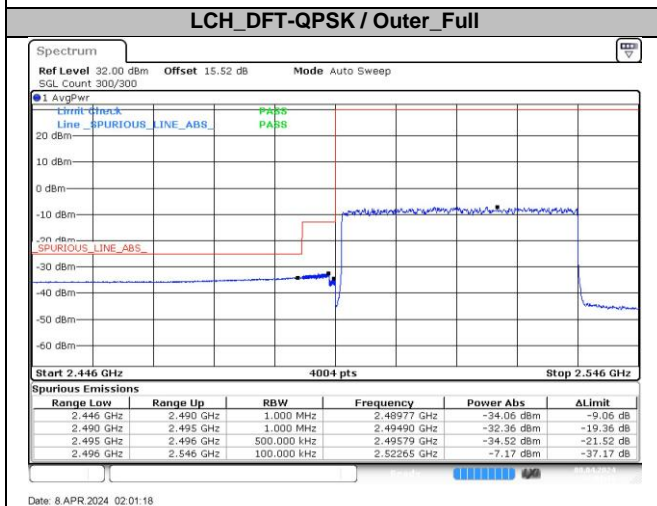

HCH_DFT-Pi2BPSK / Outer_Full

Date: 8 APR 2024 01:58:35

LCH_DFT-QPSK / Edge_1RB_Left

Date: 8 APR 2024 01:57:19

HCH_DFT-QPSK / Edge_1RB_Right

Date: 8 APR 2024 01:58:10

n41A / 30KHz / 45MHz

n41A / 30kHz / 50MHz

LCH_DFT-Pi2BPSK / Edge_1RB_Left

Date: 7 APR 2024 23:40:58

HCH_DFT-Pi2BPSK / Edge_1RB_Right

Date: 7 APR 2024 23:43:41

LCH_DFT-Pi2BPSK / Outer_Full

Date: 7 APR 2024 23:41:18

HCH_DFT-Pi2BPSK / Outer_Full

Date: 7 APR 2024 23:43:59

LCH_DFT-QPSK / Edge_1RB_Left

Date: 7 APR 2024 23:41:53

HCH_DFT-QPSK / Edge_1RB_Right

Date: 7 APR 2024 23:44:34

n41A / 30KHz / 70MHz

n41A / 30KHz / 80MHz

LCH_DFT-Pi2BPSK / Edge_1RB_Left

Date: 8 APR 2024 01:41:02