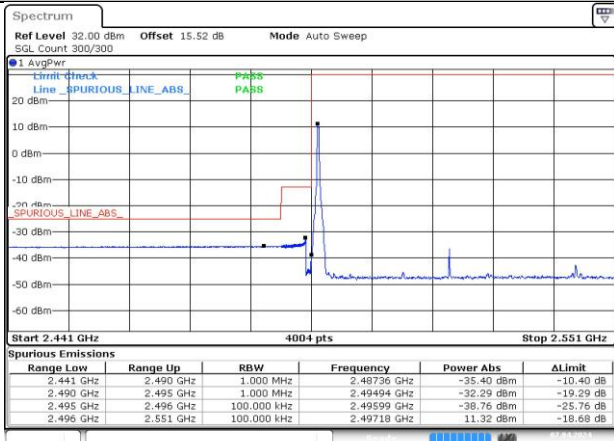

HCH_DFT-Pi2BPSK / Outer_Full

Date: 8 APR 2024 01:58:35

LCH_DFT-QPSK / Edge_1RB_Left

Date: 8 APR 2024 01:57:19

HCH_DFT-QPSK / Edge_1RB_Right

Date: 8 APR 2024 01:58:10

n41A / 30KHz / 45MHz

n41A / 30kHz / 50MHz

LCH_DFT-Pi2BPSK / Edge_1RB_Left

Date: 7 APR 2024 23:40:58

HCH_DFT-Pi2BPSK / Edge_1RB_Right

Date: 7 APR 2024 23:43:41

LCH_DFT-Pi2BPSK / Outer_Full

Date: 7 APR 2024 23:41:18

HCH_DFT-Pi2BPSK / Outer_Full

Date: 7 APR 2024 23:43:59