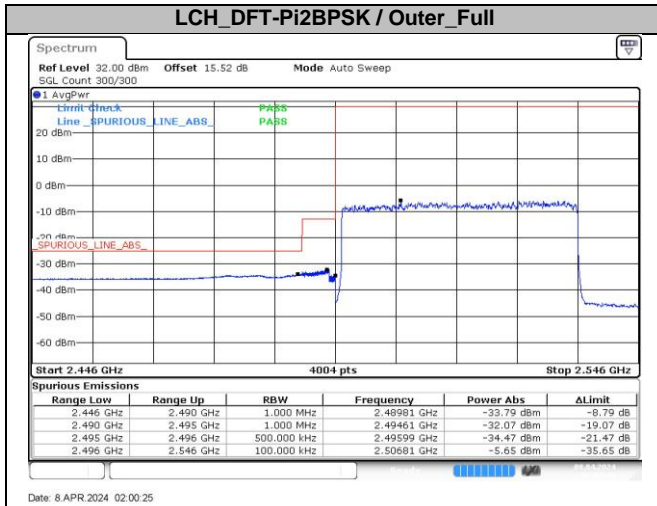

HCH_DFT-Pi2BPSK / Outer_Full

Date: 8 APR 2024 01:58:35

LCH_DFT-QPSK / Edge_1RB_Left

Date: 8 APR 2024 01:57:19

HCH_DFT-QPSK / Edge_1RB_Right

Date: 8 APR 2024 01:58:10

n41A / 30KHz / 45MHz

n41A / 30kHz / 50MHz

LCH_DFT-Pi2BPSK / Edge_1RB_Left

Date: 7 APR 2024 23:40:58

HCH_DFT-Pi2BPSK / Edge_1RB_Right

Date: 7 APR 2024 23:43:41

LCH_DFT-Pi2BPSK / Outer_Full

Date: 7 APR 2024 23:41:18

HCH_DFT-Pi2BPSK / Outer_Full

Date: 7 APR 2024 23:43:59

LCH_DFT-QPSK / Edge_1RB_Left

Date: 7 APR 2024 23:41:53

HCH_DFT-QPSK / Edge_1RB_Right

Date: 7 APR 2024 23:44:34

n41A / 30KHz / 70MHz

n41A / 30KHz / 80MHz

LCH_DFT-Pi2BPSK / Edge_1RB_Left

Date: 8 APR 2024 01:41:02