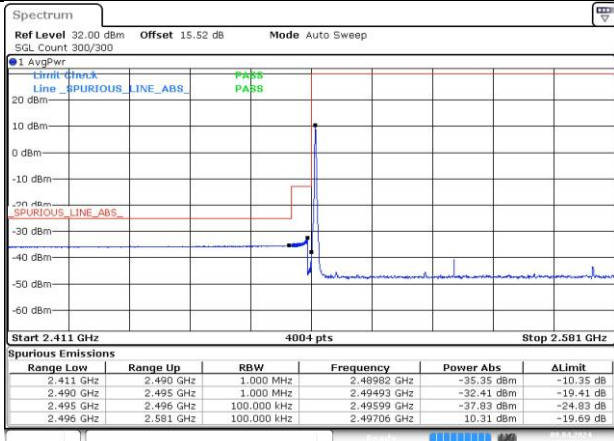

HCH_DFT-Pi2BPSK / Edge_1RB_Right

Date: 8 APR 2024 01:43:01

LCH_DFT-Pi2BPSK / Outer_Full

Date: 8 APR 2024 01:41:25

HCH_DFT-Pi2BPSK / Outer_Full

Date: 8 APR 2024 01:43:22

LCH_DFT-QPSK / Edge_1RB_Left

Date: 8 APR 2024 01:41:56