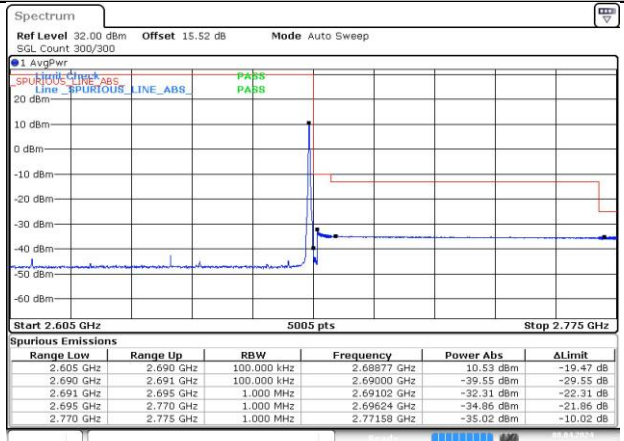

LCH_DFT-QPSK / Edge_1RB_Left

Date: 7 APR 2024 23:41:53

HCH_DFT-QPSK / Edge_1RB_Right

Date: 7 APR 2024 23:44:34

n41A / 30KHz / 70MHz

n41A / 30KHz / 80MHz

LCH_DFT-Pi2BPSK / Edge_1RB_Left

Date: 8 APR 2024 01:41:02

HCH_DFT-Pi2BPSK / Edge_1RB_Right

Date: 8 APR 2024 01:43:01

LCH_DFT-Pi2BPSK / Outer_Full

Date: 8 APR 2024 01:41:25

HCH_DFT-Pi2BPSK / Outer_Full

Date: 8 APR 2024 01:43:22

LCH_DFT-QPSK / Edge_1RB_Left

Date: 8 APR 2024 01:41:56