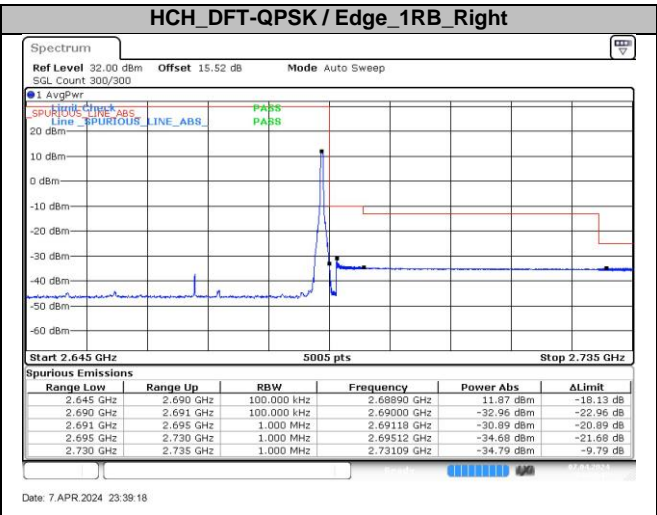

HCH_DFT-Pi2BPSK / Outer_Full

Date: 8 APR 2024 01:58:35

LCH_DFT-QPSK / Edge_1RB_Left

Date: 8 APR 2024 01:57:19

HCH_DFT-QPSK / Edge_1RB_Right

Date: 8 APR 2024 01:58:10

n41A / 30KHz / 45MHz

n41A / 30kHz / 50MHz

LCH_DFT-Pi2BPSK / Edge_1RB_Left

Date: 7 APR 2024 23:40:58

HCH_DFT-Pi2BPSK / Edge_1RB_Right

Date: 7 APR 2024 23:43:41

LCH_DFT-Pi2BPSK / Outer_Full

Date: 7 APR 2024 23:41:18

HCH_DFT-Pi2BPSK / Outer_Full

Date: 7 APR 2024 23:43:59