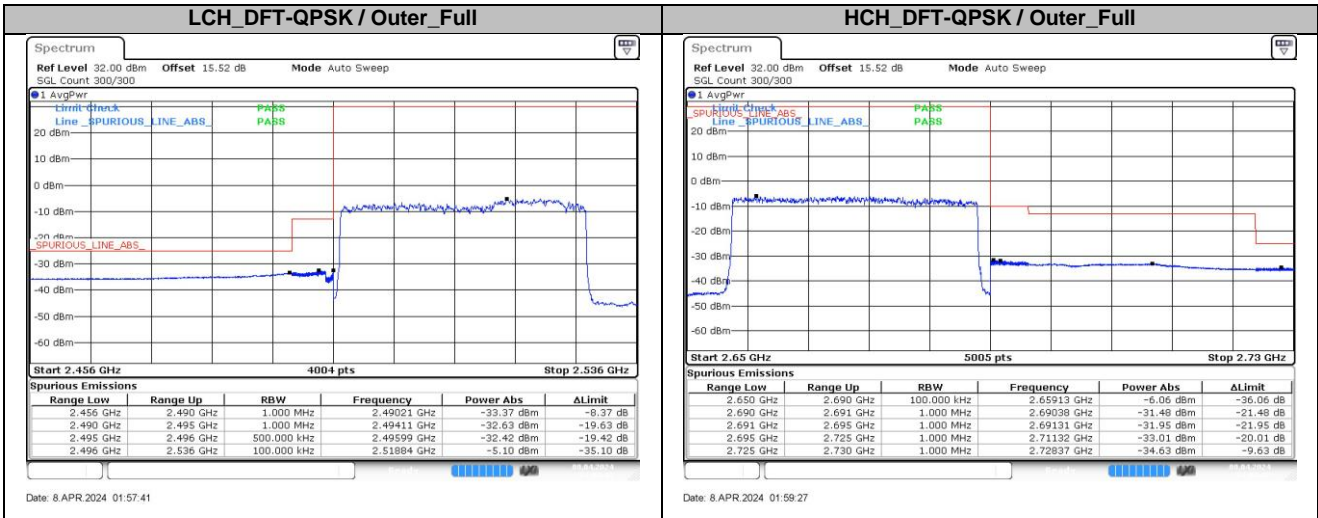

HCH_DFT-Pi2BPSK / Outer_Full

Date: 8 APR 2024 01:58:35

LCH_DFT-QPSK / Edge_1RB_Left

Date: 8 APR 2024 01:57:19

HCH_DFT-QPSK / Edge_1RB_Right

Date: 8 APR 2024 01:58:10

n41A / 30KHz / 45MHz

n41A / 30kHz / 50MHz