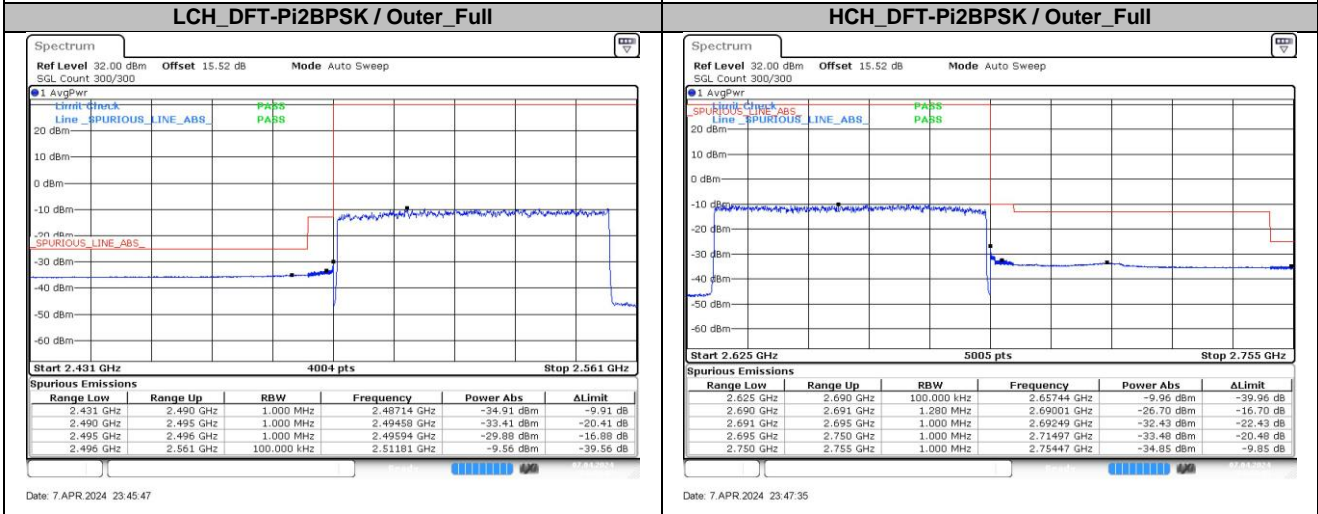

LCH_DFT-QPSK / Edge_1RB_Left

Date: 7 APR 2024 23:41:53

HCH_DFT-QPSK / Edge_1RB_Right

Date: 7 APR 2024 23:44:34

n41A / 30KHz / 70MHz

n41A / 30KHz / 80MHz

LCH_DFT-Pi2BPSK / Edge_1RB_Left

Date: 8 APR 2024 01:41:02

HCH_DFT-Pi2BPSK / Edge_1RB_Right

Date: 8 APR 2024 01:43:01

LCH_DFT-Pi2BPSK / Outer_Full

Date: 8 APR 2024 01:41:25

HCH_DFT-Pi2BPSK / Outer_Full

Date: 8 APR 2024 01:43:22

LCH_DFT-QPSK / Edge_1RB_Left

Date: 8 APR 2024 01:41:56