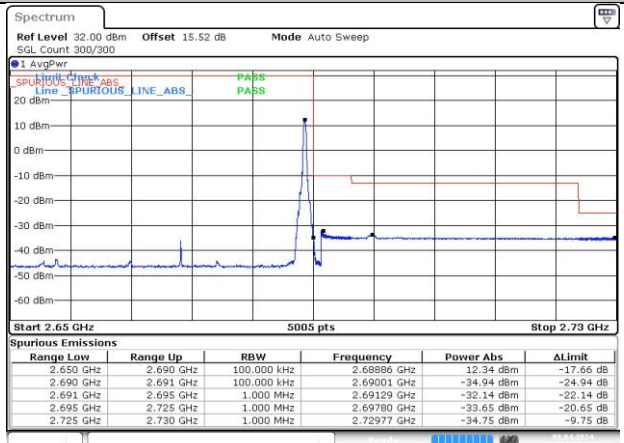

HCH_DFT-Pi2BPSK / Outer_Full

Date: 8 APR 2024 01:58:35

LCH_DFT-QPSK / Edge_1RB_Left

Date: 8 APR 2024 01:57:19

HCH_DFT-QPSK / Edge_1RB_Right

Date: 8 APR 2024 01:58:10

n41A / 30KHz / 45MHz

n41A / 30kHz / 50MHz

LCH_DFT-Pi2BPSK / Edge_1RB_Left

Date: 7 APR 2024 23:40:58

HCH_DFT-Pi2BPSK / Edge_1RB_Right

Date: 7 APR 2024 23:43:41

LCH_DFT-Pi2BPSK / Outer_Full

Date: 7 APR 2024 23:41:18

HCH_DFT-Pi2BPSK / Outer_Full

Date: 7 APR 2024 23:43:59