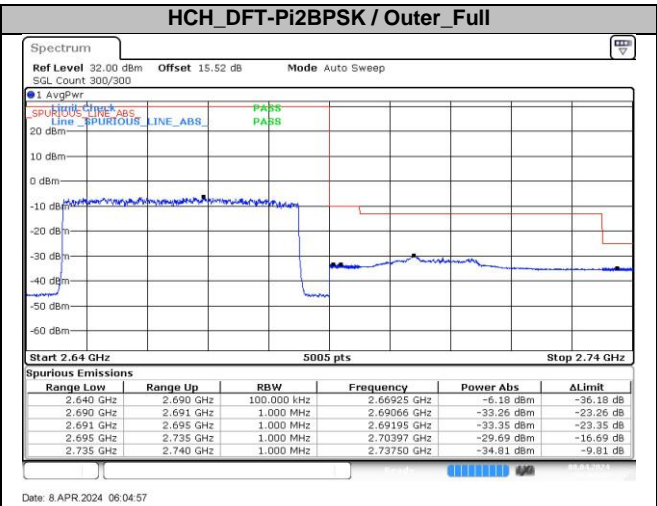

HCH_DFT-Pi2BPSK / Outer_Full

Date: 8 APR 2024 01:58:35

LCH_DFT-QPSK / Edge_1RB_Left

Date: 8 APR 2024 01:57:19

HCH_DFT-QPSK / Edge_1RB_Right

Date: 8 APR 2024 01:58:10

n41A / 30KHz / 45MHz

n41A / 30kHz / 50MHz

LCH_DFT-Pi2BPSK / Edge_1RB_Left

Date: 7 APR 2024 23:40:58

HCH_DFT-Pi2BPSK / Edge_1RB_Right

Date: 7 APR 2024 23:43:41

LCH_DFT-Pi2BPSK / Outer_Full

Date: 7 APR 2024 23:41:18

HCH_DFT-Pi2BPSK / Outer_Full

Date: 7 APR 2024 23:43:59