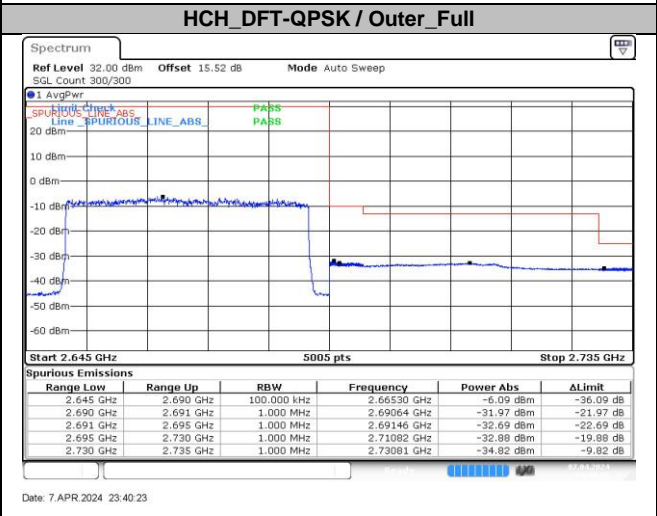

HCH_DFT-Pi2BPSK / Outer_Full

Date: 8 APR 2024 01:58:35

LCH_DFT-QPSK / Edge_1RB_Left

Date: 8 APR 2024 01:57:19

HCH_DFT-QPSK / Edge_1RB_Right

Date: 8 APR 2024 01:58:10

n41A / 30KHz / 45MHz

n41A / 30kHz / 50MHz