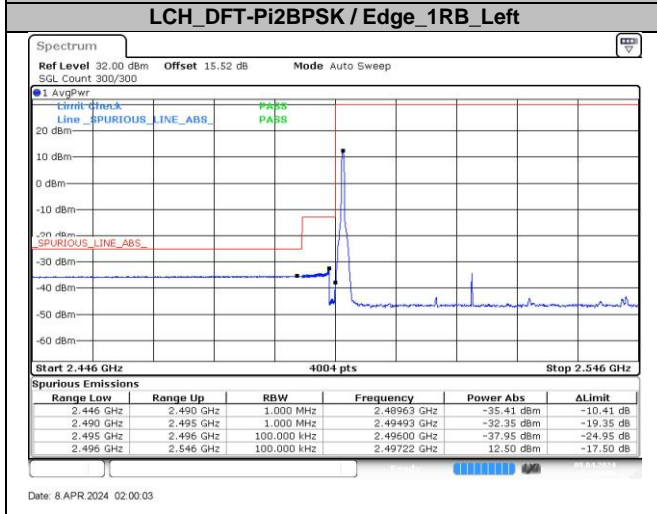

HCH_DFT-Pi2BPSK / Outer_Full

Date: 8 APR 2024 01:58:35

LCH_DFT-QPSK / Edge_1RB_Left

Date: 8 APR 2024 01:57:19

HCH_DFT-QPSK / Edge_1RB_Right

Date: 8 APR 2024 01:58:10

n41A / 30KHz / 45MHz

n41A / 30kHz / 50MHz

LCH_DFT-Pi2BPSK / Edge_1RB_Left

Date: 7 APR 2024 23:40:58

HCH_DFT-Pi2BPSK / Edge_1RB_Right

Date: 7 APR 2024 23:43:41

LCH_DFT-Pi2BPSK / Outer_Full

Date: 7 APR 2024 23:41:18

HCH_DFT-Pi2BPSK / Outer_Full

Date: 7 APR 2024 23:43:59