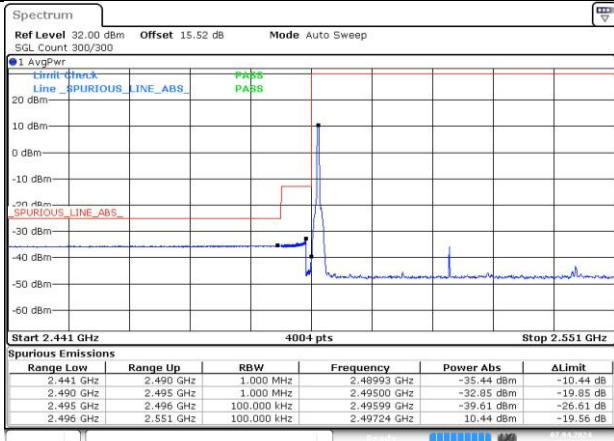

LCH_DFT-Pi2BPSK / Edge_1RB_Left

Date: 7 APR 2024 23:40:58

HCH_DFT-Pi2BPSK / Edge_1RB_Right

Date: 7 APR 2024 23:43:41

LCH_DFT-Pi2BPSK / Outer_Full

Date: 7 APR 2024 23:41:18

HCH_DFT-Pi2BPSK / Outer_Full

Date: 7 APR 2024 23:43:59

LCH_DFT-QPSK / Edge_1RB_Left

Date: 7 APR 2024 23:41:53

HCH_DFT-QPSK / Edge_1RB_Right

Date: 7 APR 2024 23:44:34

n41A / 30KHz / 70MHz

n41A / 30KHz / 80MHz

LCH_DFT-Pi2BPSK / Edge_1RB_Left

Date: 8 APR 2024 01:41:02