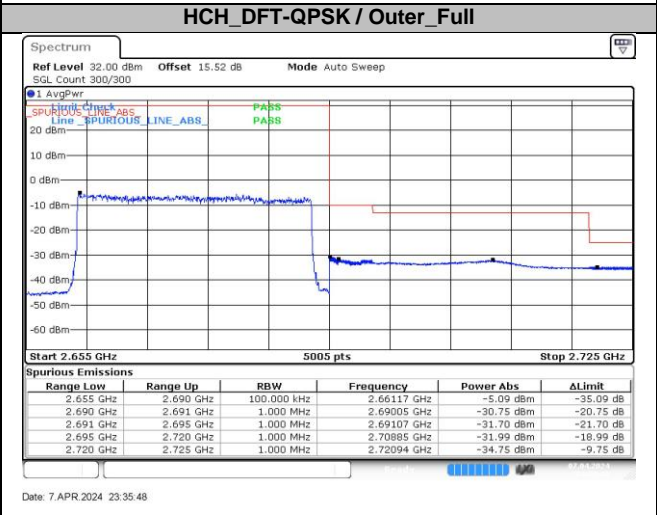

n41A / 30KHz / 30MHz

n41A / 30kHz / 35MHz

LCH_DFT-Pi2BPSK / Edge_1RB_Left

Date: 8 APR 2024 01:56:28

HCH_DFT-Pi2BPSK / Edge_1RB_Right

Date: 8 APR 2024 01:58:17

LCH_DFT-Pi2BPSK / Outer_Full

Date: 8 APR 2024 01:56:49