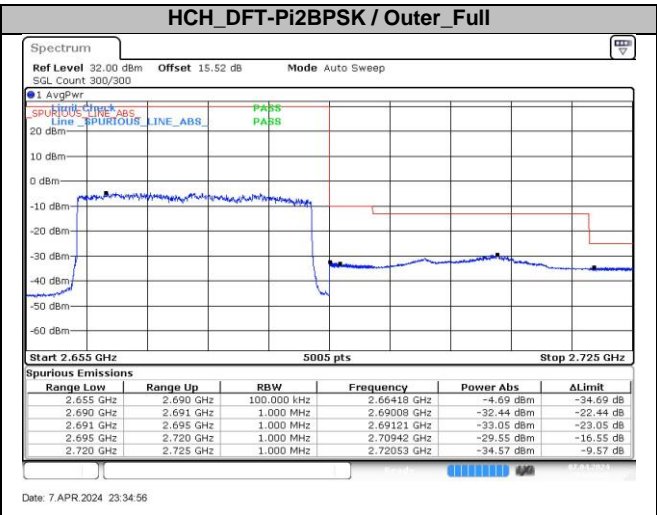

n41A / 30KHz / 30MHz

n41A / 30kHz / 35MHz

LCH_DFT-Pi2BPSK / Edge_1RB_Left

Date: 8 APR 2024 01:56:28

HCH_DFT-Pi2BPSK / Edge_1RB_Right

Date: 8 APR 2024 01:58:17

LCH_DFT-Pi2BPSK / Outer_Full

Date: 8 APR 2024 01:56:49

HCH_DFT-Pi2BPSK / Outer_Full

Date: 8 APR 2024 01:58:35

LCH_DFT-QPSK / Edge_1RB_Left

Date: 8 APR 2024 01:57:19

HCH_DFT-QPSK / Edge_1RB_Right

Date: 8 APR 2024 01:58:10

n41A / 30KHz / 45MHz

n41A / 30kHz / 50MHz