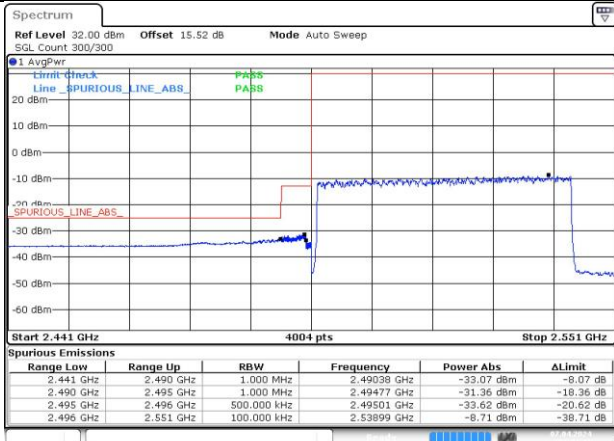

LCH_DFT-Pi2BPSK / Edge_1RB_Left

Date: 7 APR 2024 23:40:58

HCH_DFT-Pi2BPSK / Edge_1RB_Right

Date: 7 APR 2024 23:43:41

LCH_DFT-Pi2BPSK / Outer_Full

Date: 7 APR 2024 23:41:18

HCH_DFT-Pi2BPSK / Outer_Full

Date: 7 APR 2024 23:43:59

LCH_DFT-QPSK / Edge_1RB_Left

Date: 7 APR 2024 23:41:53

HCH_DFT-QPSK / Edge_1RB_Right

Date: 7 APR 2024 23:44:34

n41A / 30KHz / 70MHz

n41A / 30KHz / 80MHz

LCH_DFT-Pi2BPSK / Edge_1RB_Left

Date: 8 APR 2024 01:41:02