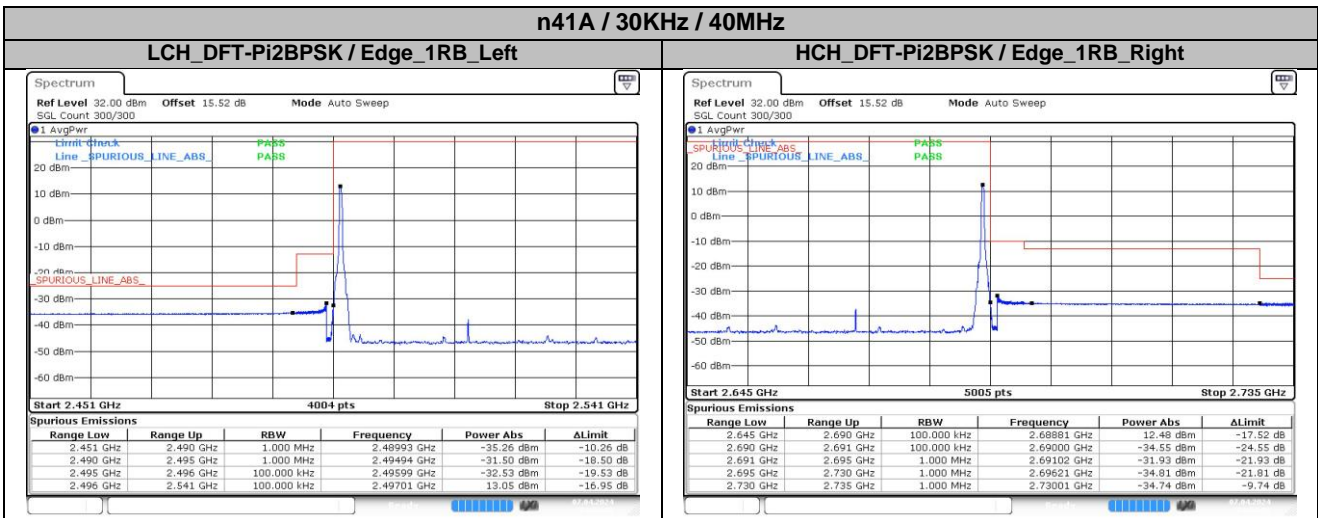

HCH_DFT-Pi2BPSK / Outer_Full

Date: 8 APR 2024 01:58:35

LCH_DFT-QPSK / Edge_1RB_Left

Date: 8 APR 2024 01:57:19

HCH_DFT-QPSK / Edge_1RB_Right

Date: 8 APR 2024 01:58:10

n41A / 30KHz / 45MHz

n41A / 30kHz / 50MHz

LCH_DFT-Pi2BPSK / Edge_1RB_Left

Date: 7 APR 2024 23:40:58

HCH_DFT-Pi2BPSK / Edge_1RB_Right

Date: 7 APR 2024 23:43:41

LCH_DFT-Pi2BPSK / Outer_Full

Date: 7 APR 2024 23:41:18

HCH_DFT-Pi2BPSK / Outer_Full

Date: 7 APR 2024 23:43:59