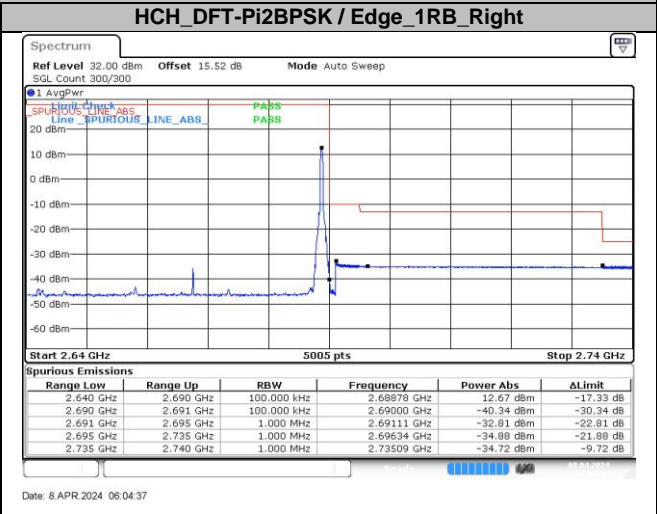

HCH_DFT-Pi2BPSK / Outer_Full

Date: 8 APR 2024 01:58:35

LCH_DFT-QPSK / Edge_1RB_Left

Date: 8 APR 2024 01:57:19

HCH_DFT-QPSK / Edge_1RB_Right

Date: 8 APR 2024 01:58:10

n41A / 30KHz / 45MHz

n41A / 30kHz / 50MHz

LCH_DFT-Pi2BPSK / Edge_1RB_Left

Date: 7 APR 2024 23:40:58

HCH_DFT-Pi2BPSK / Edge_1RB_Right

Date: 7 APR 2024 23:43:41

LCH_DFT-Pi2BPSK / Outer_Full

Date: 7 APR 2024 23:41:18

HCH_DFT-Pi2BPSK / Outer_Full

Date: 7 APR 2024 23:43:59