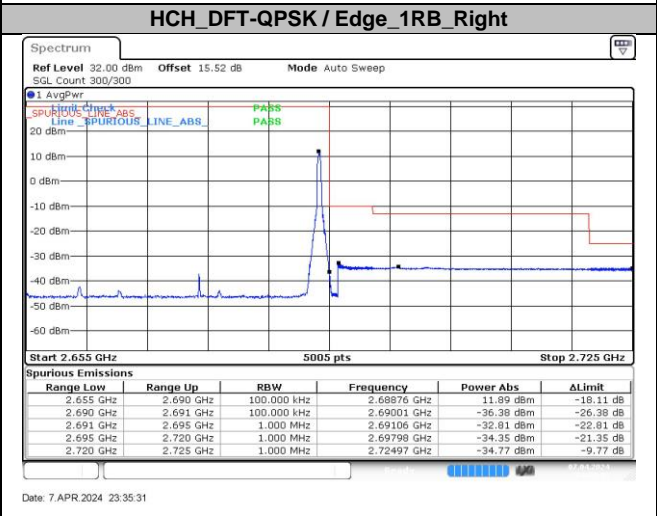

n41A / 30KHz / 30MHz

n41A / 30kHz / 35MHz

LCH_DFT-Pi2BPSK / Edge_1RB_Left

Date: 8 APR 2024 01:56:28

HCH_DFT-Pi2BPSK / Edge_1RB_Right

Date: 8 APR 2024 01:58:17

LCH_DFT-Pi2BPSK / Outer_Full

Date: 8 APR 2024 01:56:49

HCH_DFT-Pi2BPSK / Outer_Full

Date: 8 APR 2024 01:58:35

LCH_DFT-QPSK / Edge_1RB_Left

Date: 8 APR 2024 01:57:19

HCH_DFT-QPSK / Edge_1RB_Right

Date: 8 APR 2024 01:58:10

n41A / 30KHz / 45MHz

n41A / 30kHz / 50MHz