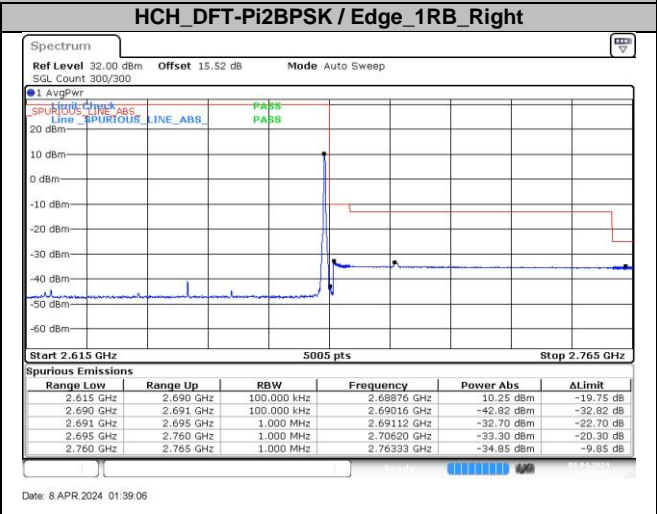

LCH_DFT-QPSK / Edge_1RB_Left

Date: 7 APR 2024 23:41:53

HCH_DFT-QPSK / Edge_1RB_Right

Date: 7 APR 2024 23:44:34

n41A / 30KHz / 70MHz

n41A / 30KHz / 80MHz

LCH_DFT-Pi2BPSK / Edge_1RB_Left

Date: 8 APR 2024 01:41:02

HCH_DFT-Pi2BPSK / Edge_1RB_Right

Date: 8 APR 2024 01:43:01

LCH_DFT-Pi2BPSK / Outer_Full

Date: 8 APR 2024 01:41:25

HCH_DFT-Pi2BPSK / Outer_Full

Date: 8 APR 2024 01:43:22

LCH_DFT-QPSK / Edge_1RB_Left

Date: 8 APR 2024 01:41:56