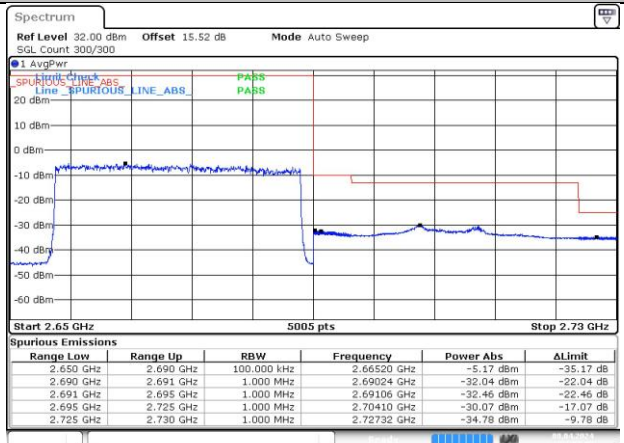

n41A / 30KHz / 30MHz

n41A / 30kHz / 35MHz

LCH_DFT-Pi2BPSK / Edge_1RB_Left

Date: 8 APR 2024 01:56:28

HCH_DFT-Pi2BPSK / Edge_1RB_Right

Date: 8 APR 2024 01:58:17

LCH_DFT-Pi2BPSK / Outer_Full

Date: 8 APR 2024 01:56:49

HCH_DFT-Pi2BPSK / Outer_Full

Date: 8 APR 2024 01:58:35

LCH_DFT-QPSK / Edge_1RB_Left

Date: 8 APR 2024 01:57:19

HCH_DFT-QPSK / Edge_1RB_Right

Date: 8 APR 2024 01:58:10

n41A / 30KHz / 45MHz

n41A / 30kHz / 50MHz