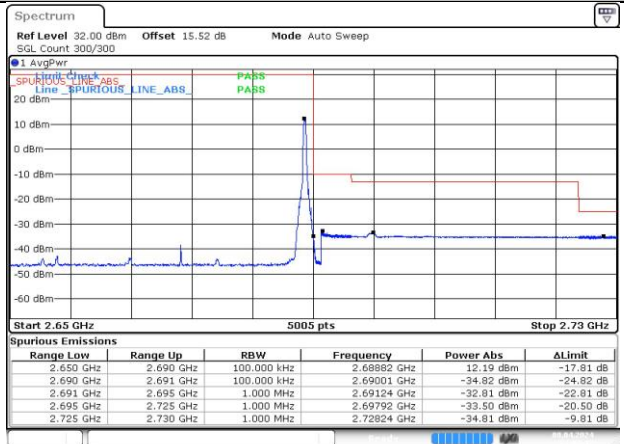

n41A / 30KHz / 30MHz

n41A / 30kHz / 35MHz

LCH_DFT-Pi2BPSK / Edge_1RB_Left

Date: 8 APR 2024 01:56:28

HCH_DFT-Pi2BPSK / Edge_1RB_Right

Date: 8 APR 2024 01:58:17

LCH_DFT-Pi2BPSK / Outer_Full

Date: 8 APR 2024 01:56:49