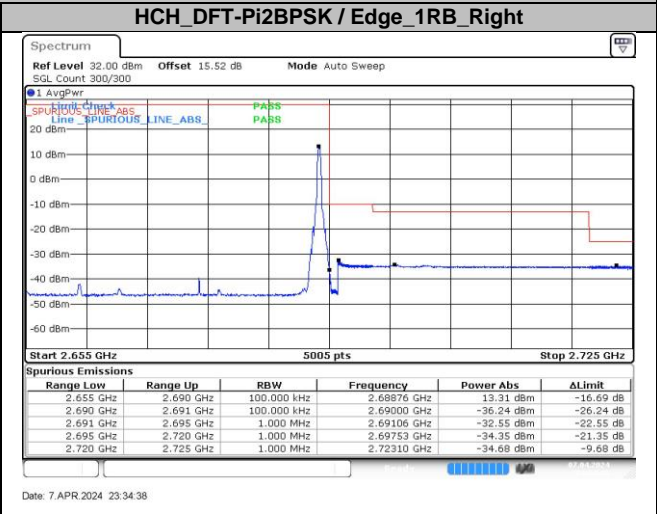

n41A / 30KHz / 30MHz

n41A / 30kHz / 35MHz

LCH_DFT-Pi2BPSK / Edge_1RB_Left

Date: 8 APR 2024 01:56:28

HCH_DFT-Pi2BPSK / Edge_1RB_Right

Date: 8 APR 2024 01:58:17

LCH_DFT-Pi2BPSK / Outer_Full

Date: 8 APR 2024 01:56:49

HCH_DFT-Pi2BPSK / Outer_Full

Date: 8 APR 2024 01:58:35

LCH_DFT-QPSK / Edge_1RB_Left

Date: 8 APR 2024 01:57:19

HCH_DFT-QPSK / Edge_1RB_Right

Date: 8 APR 2024 01:58:10

n41A / 30KHz / 45MHz

n41A / 30kHz / 50MHz