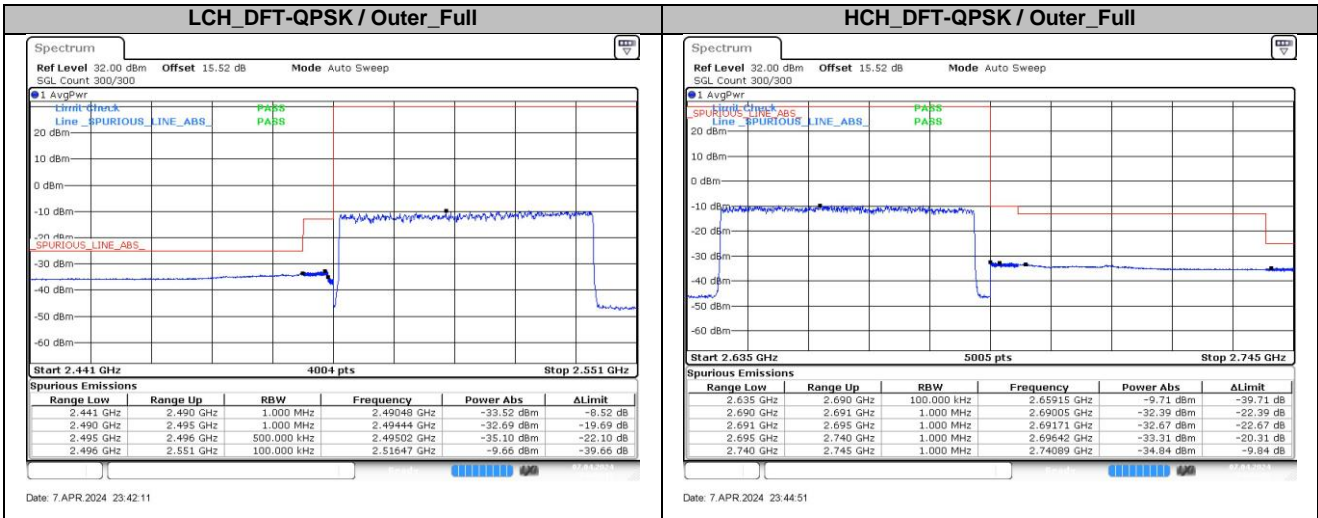

LCH_DFT-QPSK / Edge_1RB_Left

Date: 7 APR 2024 23:41:53

HCH_DFT-QPSK / Edge_1RB_Right

Date: 7 APR 2024 23:44:34

n41A / 30KHz / 70MHz

n41A / 30KHz / 80MHz

LCH_DFT-Pi2BPSK / Edge_1RB_Left

Date: 8 APR 2024 01:41:02

HCH_DFT-Pi2BPSK / Edge_1RB_Right

Date: 8 APR 2024 01:43:01

LCH_DFT-Pi2BPSK / Outer_Full

Date: 8 APR 2024 01:41:25

HCH_DFT-Pi2BPSK / Outer_Full

Date: 8 APR 2024 01:43:22

LCH_DFT-QPSK / Edge_1RB_Left

Date: 8 APR 2024 01:41:56