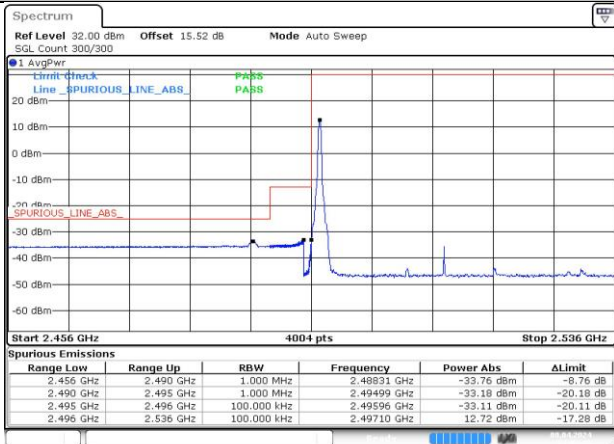

n41A / 30KHz / 30MHz

n41A / 30kHz / 35MHz

LCH_DFT-Pi2BPSK / Edge_1RB_Left

Date: 8 APR 2024 01:56:28

HCH_DFT-Pi2BPSK / Edge_1RB_Right

Date: 8 APR 2024 01:58:17

LCH_DFT-Pi2BPSK / Outer_Full

Date: 8 APR 2024 01:56:49

HCH_DFT-Pi2BPSK / Outer_Full

Date: 8 APR 2024 01:58:35

LCH_DFT-QPSK / Edge_1RB_Left

Date: 8 APR 2024 01:57:19

HCH_DFT-QPSK / Edge_1RB_Right

Date: 8 APR 2024 01:58:10

n41A / 30KHz / 45MHz

n41A / 30kHz / 50MHz