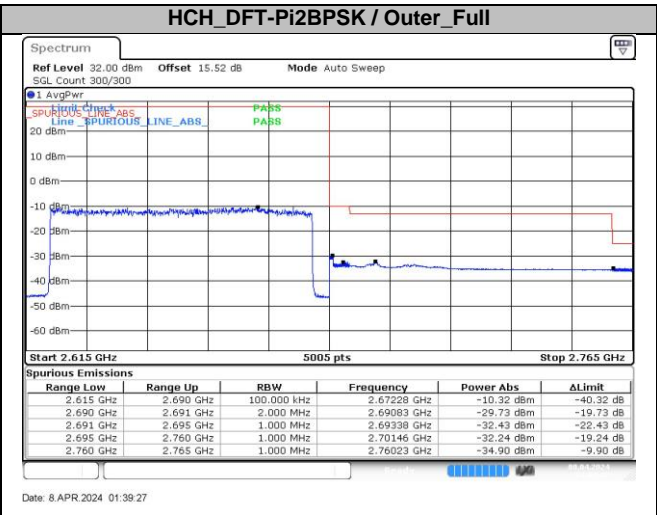

LCH_DFT-QPSK / Edge_1RB_Left

Date: 7 APR 2024 23:41:53

HCH_DFT-QPSK / Edge_1RB_Right

Date: 7 APR 2024 23:44:34

n41A / 30KHz / 70MHz

n41A / 30KHz / 80MHz

LCH_DFT-Pi2BPSK / Edge_1RB_Left

Date: 8 APR 2024 01:41:02

HCH_DFT-Pi2BPSK / Edge_1RB_Right

Date: 8 APR 2024 01:43:01

LCH_DFT-Pi2BPSK / Outer_Full

Date: 8 APR 2024 01:41:25

HCH_DFT-Pi2BPSK / Outer_Full

Date: 8 APR 2024 01:43:22

LCH_DFT-QPSK / Edge_1RB_Left

Date: 8 APR 2024 01:41:56