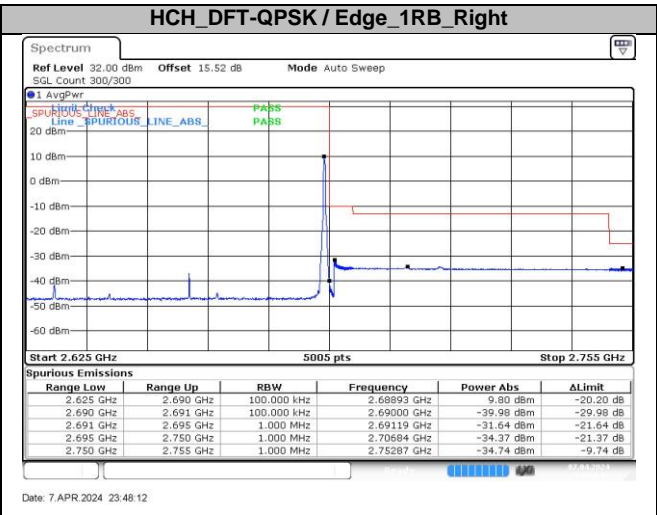

LCH_DFT-QPSK / Edge_1RB_Left

Date: 7 APR 2024 23:41:53

HCH_DFT-QPSK / Edge_1RB_Right

Date: 7 APR 2024 23:44:34

n41A / 30KHz / 70MHz

n41A / 30KHz / 80MHz

LCH_DFT-Pi2BPSK / Edge_1RB_Left

Date: 8 APR 2024 01:41:02

HCH_DFT-Pi2BPSK / Edge_1RB_Right

Date: 8 APR 2024 01:43:01

LCH_DFT-Pi2BPSK / Outer_Full

Date: 8 APR 2024 01:41:25

HCH_DFT-Pi2BPSK / Outer_Full

Date: 8 APR 2024 01:43:22

LCH_DFT-QPSK / Edge_1RB_Left

Date: 8 APR 2024 01:41:56