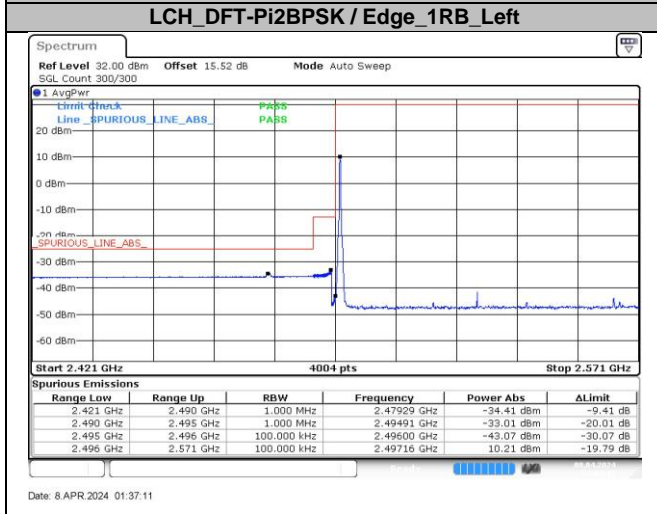

LCH_DFT-QPSK / Edge_1RB_Left

Date: 7 APR 2024 23:41:53

HCH_DFT-QPSK / Edge_1RB_Right

Date: 7 APR 2024 23:44:34

n41A / 30KHz / 70MHz

n41A / 30KHz / 80MHz

LCH_DFT-Pi2BPSK / Edge_1RB_Left

Date: 8 APR 2024 01:41:02

HCH_DFT-Pi2BPSK / Edge_1RB_Right

Date: 8 APR 2024 01:43:01

LCH_DFT-Pi2BPSK / Outer_Full

Date: 8 APR 2024 01:41:25

HCH_DFT-Pi2BPSK / Outer_Full

Date: 8 APR 2024 01:43:22

LCH_DFT-QPSK / Edge_1RB_Left

Date: 8 APR 2024 01:41:56