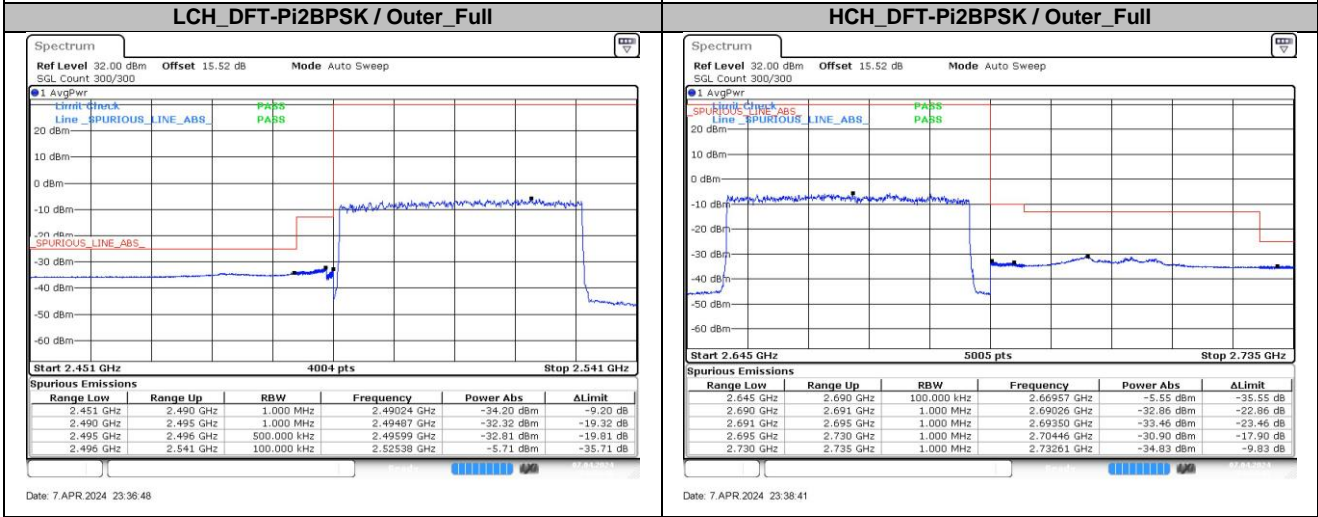

HCH_DFT-Pi2BPSK / Outer_Full

Date: 8 APR 2024 01:58:35

LCH_DFT-QPSK / Edge_1RB_Left

Date: 8 APR 2024 01:57:19

HCH_DFT-QPSK / Edge_1RB_Right

Date: 8 APR 2024 01:58:10

n41A / 30KHz / 45MHz

n41A / 30kHz / 50MHz

LCH_DFT-Pi2BPSK / Edge_1RB_Left

Date: 7 APR 2024 23:40:58

HCH_DFT-Pi2BPSK / Edge_1RB_Right

Date: 7 APR 2024 23:43:41

LCH_DFT-Pi2BPSK / Outer_Full

Date: 7 APR 2024 23:41:18

HCH_DFT-Pi2BPSK / Outer_Full

Date: 7 APR 2024 23:43:59