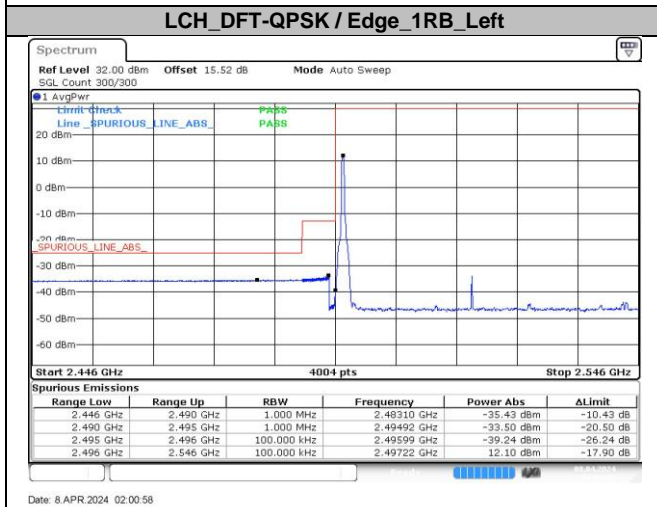

HCH_DFT-Pi2BPSK / Outer_Full

Date: 8 APR 2024 01:58:35

LCH_DFT-QPSK / Edge_1RB_Left

Date: 8 APR 2024 01:57:19

HCH_DFT-QPSK / Edge_1RB_Right

Date: 8 APR 2024 01:58:10

n41A / 30KHz / 45MHz

n41A / 30kHz / 50MHz

LCH_DFT-Pi2BPSK / Edge_1RB_Left

Date: 7 APR 2024 23:40:58

HCH_DFT-Pi2BPSK / Edge_1RB_Right

Date: 7 APR 2024 23:43:41

LCH_DFT-Pi2BPSK / Outer_Full

Date: 7 APR 2024 23:41:18

HCH_DFT-Pi2BPSK / Outer_Full

Date: 7 APR 2024 23:43:59