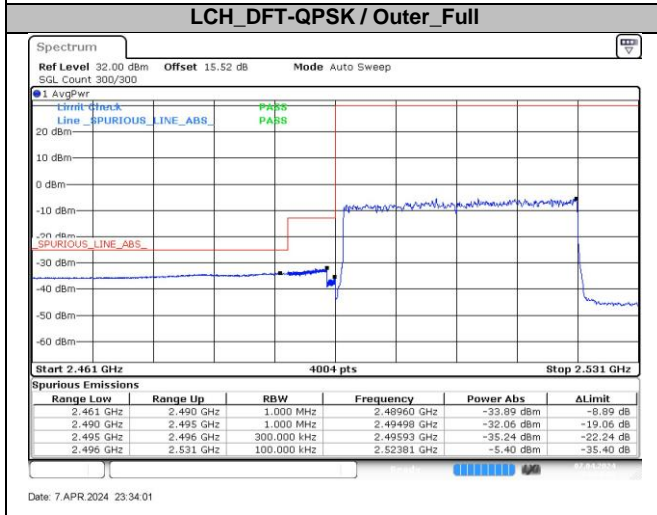

n41A / 30KHz / 30MHz

n41A / 30kHz / 35MHz

LCH_DFT-Pi2BPSK / Edge_1RB_Left

Date: 8 APR 2024 01:56:28

HCH_DFT-Pi2BPSK / Edge_1RB_Right

Date: 8 APR 2024 01:58:17

LCH_DFT-Pi2BPSK / Outer_Full

Date: 8 APR 2024 01:56:49