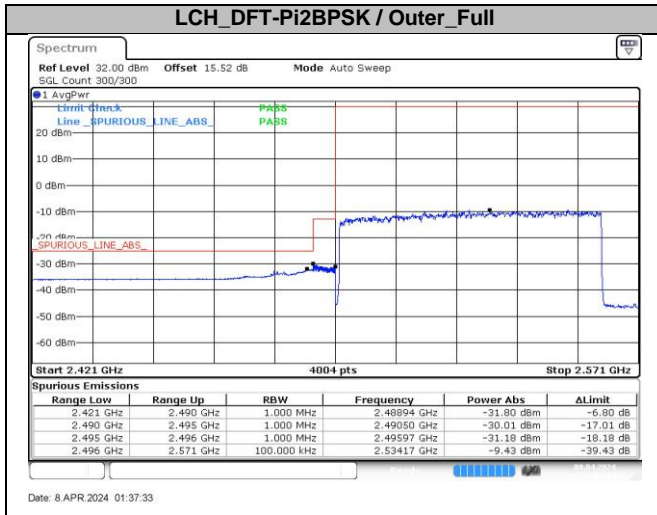

LCH_DFT-QPSK / Edge_1RB_Left

Date: 7 APR 2024 23:41:53

HCH_DFT-QPSK / Edge_1RB_Right

Date: 7 APR 2024 23:44:34

n41A / 30KHz / 70MHz

n41A / 30KHz / 80MHz

LCH_DFT-Pi2BPSK / Edge_1RB_Left

Date: 8 APR 2024 01:41:02

HCH_DFT-Pi2BPSK / Edge_1RB_Right

Date: 8 APR 2024 01:43:01

LCH_DFT-Pi2BPSK / Outer_Full

Date: 8 APR 2024 01:41:25

HCH_DFT-Pi2BPSK / Outer_Full

Date: 8 APR 2024 01:43:22

LCH_DFT-QPSK / Edge_1RB_Left

Date: 8 APR 2024 01:41:56