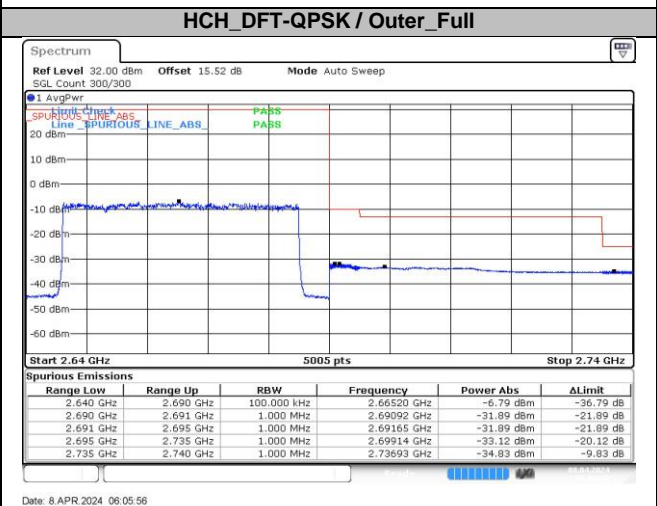

HCH_DFT-Pi2BPSK / Outer_Full

Date: 8 APR 2024 01:58:35

LCH_DFT-QPSK / Edge_1RB_Left

Date: 8 APR 2024 01:57:19

HCH_DFT-QPSK / Edge_1RB_Right

Date: 8 APR 2024 01:58:10

n41A / 30KHz / 45MHz

n41A / 30kHz / 50MHz

LCH_DFT-Pi2BPSK / Edge_1RB_Left

Date: 7 APR 2024 23:40:58

HCH_DFT-Pi2BPSK / Edge_1RB_Right

Date: 7 APR 2024 23:43:41

LCH_DFT-Pi2BPSK / Outer_Full

Date: 7 APR 2024 23:41:18

HCH_DFT-Pi2BPSK / Outer_Full

Date: 7 APR 2024 23:43:59