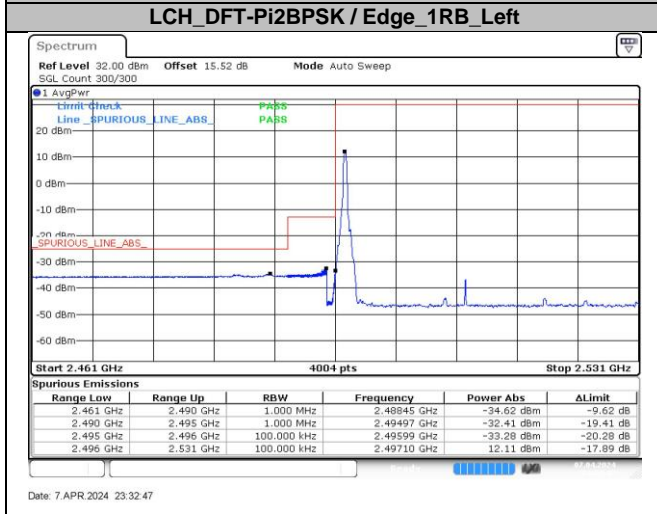

n41A / 30KHz / 30MHz

n41A / 30kHz / 35MHz

LCH_DFT-Pi2BPSK / Edge_1RB_Left

Date: 8 APR 2024 01:56:28

HCH_DFT-Pi2BPSK / Edge_1RB_Right

Date: 8 APR 2024 01:58:17

LCH_DFT-Pi2BPSK / Outer_Full

Date: 8 APR 2024 01:56:49

HCH_DFT-Pi2BPSK / Outer_Full

Date: 8 APR 2024 01:58:35

LCH_DFT-QPSK / Edge_1RB_Left

Date: 8 APR 2024 01:57:19

HCH_DFT-QPSK / Edge_1RB_Right

Date: 8 APR 2024 01:58:10

n41A / 30KHz / 45MHz

n41A / 30kHz / 50MHz