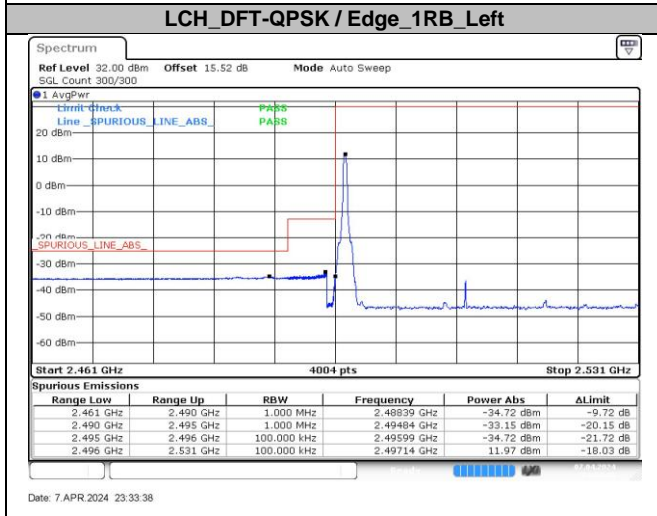

n41A / 30KHz / 30MHz

n41A / 30kHz / 35MHz

LCH_DFT-Pi2BPSK / Edge_1RB_Left

Date: 8 APR 2024 01:56:28

HCH_DFT-Pi2BPSK / Edge_1RB_Right

Date: 8 APR 2024 01:58:17

LCH_DFT-Pi2BPSK / Outer_Full

Date: 8 APR 2024 01:56:49

HCH_DFT-Pi2BPSK / Outer_Full

Date: 8 APR 2024 01:58:35

LCH_DFT-QPSK / Edge_1RB_Left

Date: 8 APR 2024 01:57:19

HCH_DFT-QPSK / Edge_1RB_Right

Date: 8 APR 2024 01:58:10

n41A / 30KHz / 45MHz

n41A / 30kHz / 50MHz