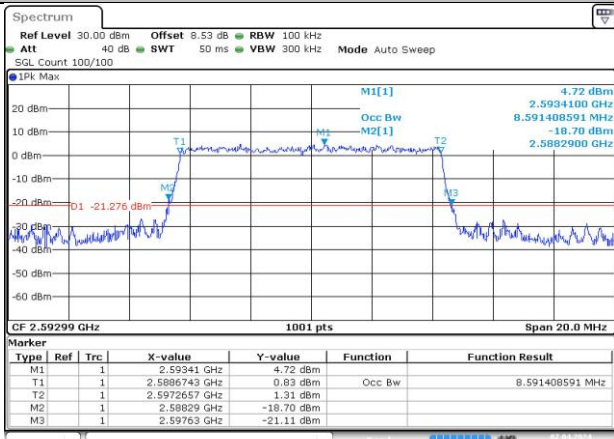

MCH_CP-64QAM / Outer_Full

Date: 7 APR 2024 21:20:02