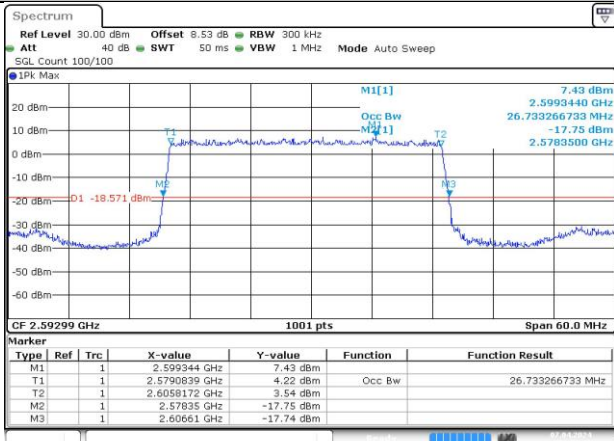

Date: 7 APR 2024 21:19:49

MCH_CP-64QAM / Outer_Full

Date: 7 APR 2024 21:20:02

MCH_CP-256QAM / Outer_Full

Date: 7 APR 2024 21:20:16

n41A / 30kHz / 30MHz

MCH_DFT-Pi2BPSK / Outer_Full

MCH_DFT-QPSK / Outer_Full