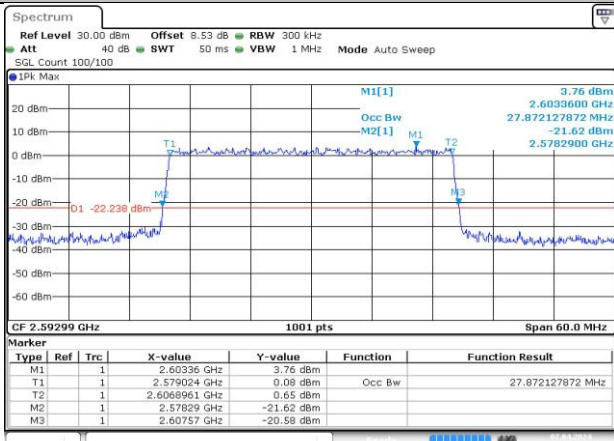

MCH_CP-64QAM / Outer_Full