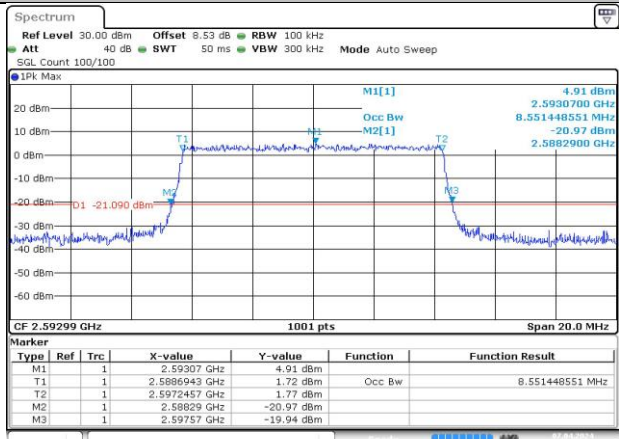

n41A / 30kHz / 10MHz

MCH_DFT-Pi2BPSK / Outer_Full

Date: 7 APR 2024 21:18:52

MCH_DFT-QPSK / Outer_Full

Date: 7 APR 2024 21:19:24

MCH_CP-QPSK / Outer_Full

Date: 7 APR 2024 21:19:37

MCH_CP-16QAM / Outer_Full

Date: 7 APR 2024 21:19:49

MCH_CP-64QAM / Outer_Full

Date: 7 APR 2024 21:20:02

MCH_CP-256QAM / Outer_Full

Date: 7 APR 2024 21:20:16

n41A / 30kHz / 30MHz

MCH_DFT-Pi2BPSK / Outer_Full

MCH_DFT-QPSK / Outer_Full