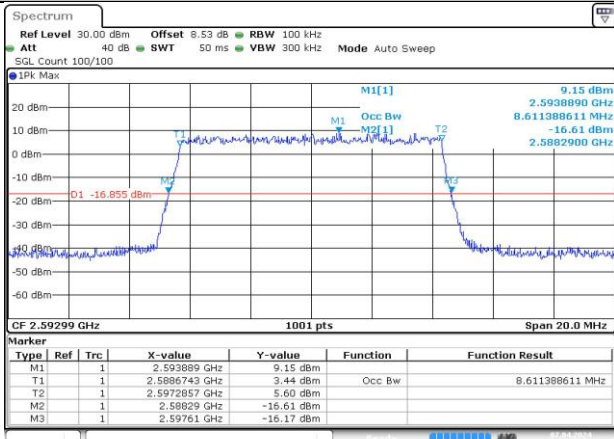

n41A / 30kHz / 10MHz

MCH_DFT-Pi2BPSK / Outer_Full

Date: 7 APR 2024 21:18:52

MCH_DFT-QPSK / Outer_Full

Date: 7 APR 2024 21:19:24

MCH_CP-QPSK / Outer_Full

Date: 7 APR 2024 21:19:37

MCH_CP-16QAM / Outer_Full

Date: 7 APR 2024 21:19:49

MCH_CP-64QAM / Outer_Full

Date: 7 APR 2024 21:20:02

MCH_CP-256QAM / Outer_Full

Date: 7 APR 2024 21:20:16

n41A / 30kHz / 30MHz

MCH_DFT-Pi2BPSK / Outer_Full

MCH_DFT-QPSK / Outer_Full