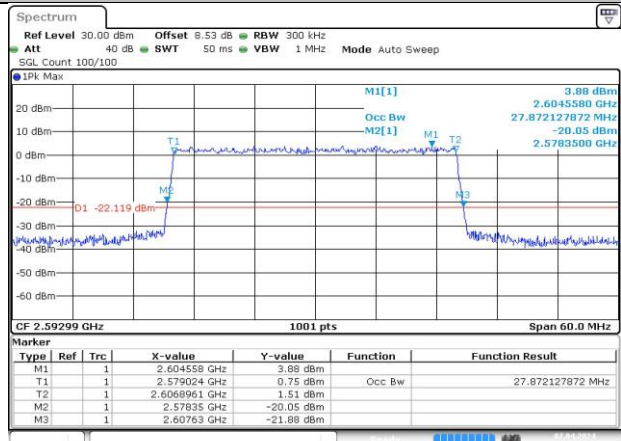

MCH_CP-16QAM / Outer_Full