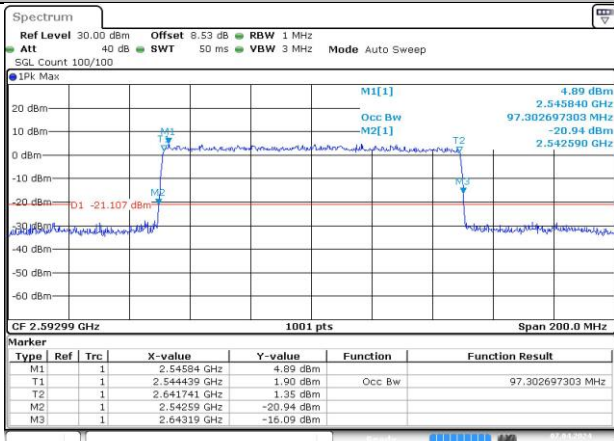

Date: 7 APR 2024 21:36:08

n41A / 30KHz / 100MHz

MCH_DFT-Pi2BPSK / Outer_Full

MCH_DFT-QPSK / Outer_Full

MCH_CP-QPSK / Outer_Full

MCH_CP-16QAM / Outer_Full

MCH_CP-64QAM / Outer_Full

MCH_CP-256QAM / Outer_Full