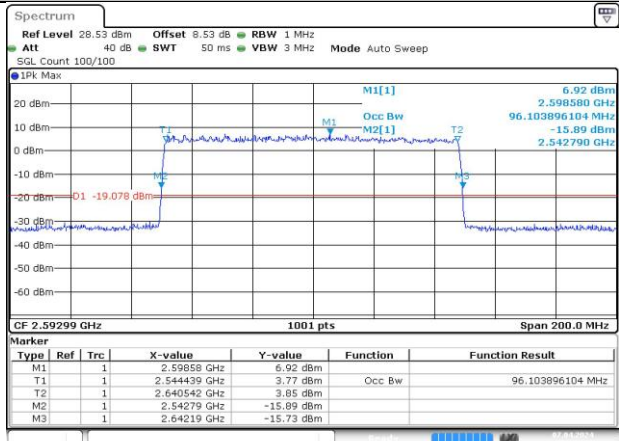

Date: 7 APR 2024 21:36:08

n41A / 30KHz / 100MHz

MCH_DFT-Pi2BPSK / Outer_Full

MCH_DFT-QPSK / Outer_Full

MCH_CP-QPSK / Outer_Full

MCH_CP-16QAM / Outer_Full

MCH_CP-64QAM / Outer_Full

MCH_CP-256QAM / Outer_Full