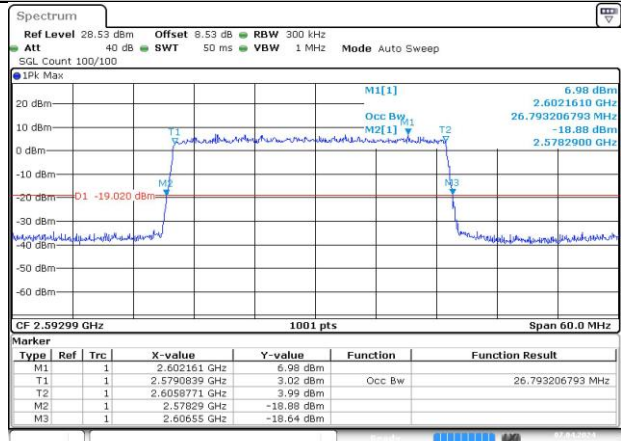

Date: 7 APR 2024 21:19:49

MCH_CP-64QAM / Outer_Full

Date: 7 APR 2024 21:20:02

MCH_CP-256QAM / Outer_Full

Date: 7 APR 2024 21:20:16

n41A / 30kHz / 30MHz

MCH_DFT-Pi2BPSK / Outer_Full

MCH_DFT-QPSK / Outer_Full