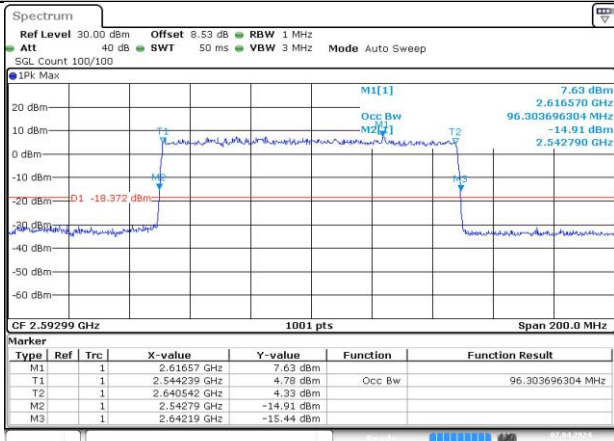

n41A / 30KHz / 100MHz

MCH_DFT-Pi2BPSK / Outer_Full