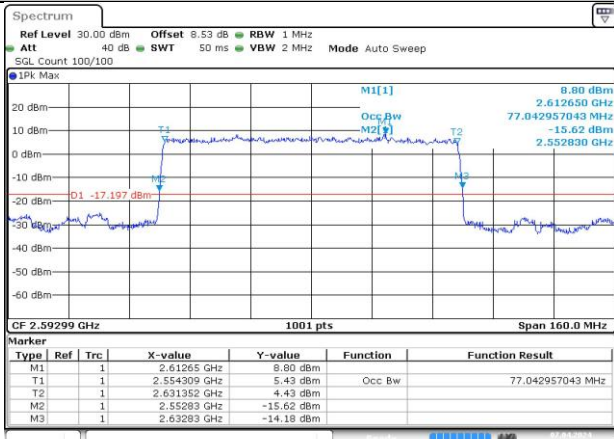

MCH_CP-QPSK / Outer_Full

MCH_CP-16QAM / Outer_Full

MCH_CP-64QAM / Outer_Full

MCH_CP-256QAM / Outer_Full

n41A / 30kHz / 80MHz

MCH_DFT-Pi2BPSK / Outer_Full

Date: 7 APR 2024 21:34:47

MCH_DFT-QPSK / Outer_Full