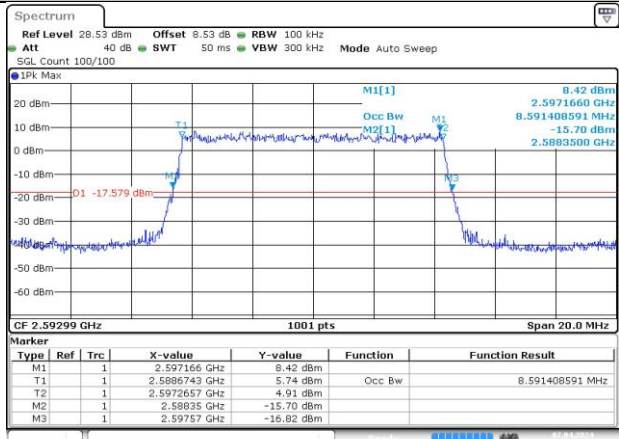

n41A / 30kHz / 10MHz

MCH_DFT-Pi2BPSK / Outer_Full

Date: 7 APR 2024 21:18:52

MCH_DFT-QPSK / Outer_Full

Date: 7 APR 2024 21:19:24

MCH_CP-QPSK / Outer_Full

Date: 7 APR 2024 21:19:37

MCH_CP-16QAM / Outer_Full

Date: 7 APR 2024 21:19:49

MCH_CP-64QAM / Outer_Full

Date: 7 APR 2024 21:20:02

MCH_CP-256QAM / Outer_Full

Date: 7 APR 2024 21:20:16

n41A / 30kHz / 30MHz

MCH_DFT-Pi2BPSK / Outer_Full

MCH_DFT-QPSK / Outer_Full