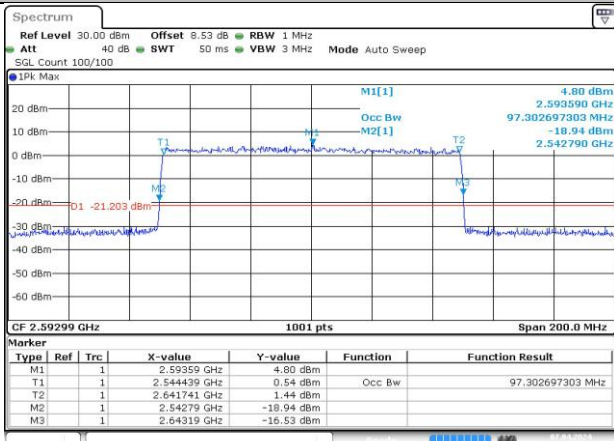

Date: 7 APR 2024 21:36:08

n41A / 30KHz / 100MHz

MCH_DFT-Pi2BPSK / Outer_Full

MCH_DFT-QPSK / Outer_Full

MCH_CP-QPSK / Outer_Full

MCH_CP-16QAM / Outer_Full

MCH_CP-64QAM / Outer_Full

MCH_CP-256QAM / Outer_Full