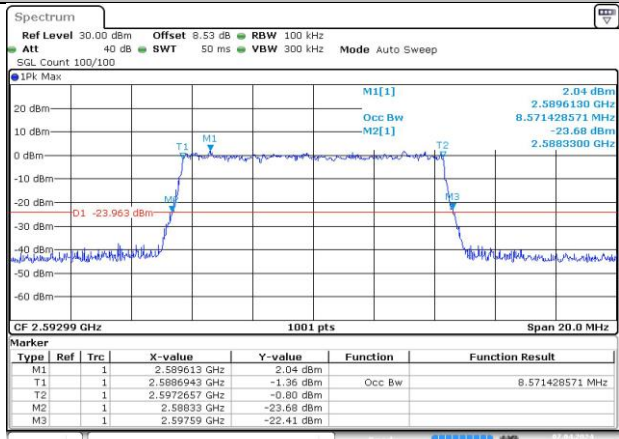

MCH_CP-256QAM / Outer_Full

Date: 7 APR 2024 21:20:16