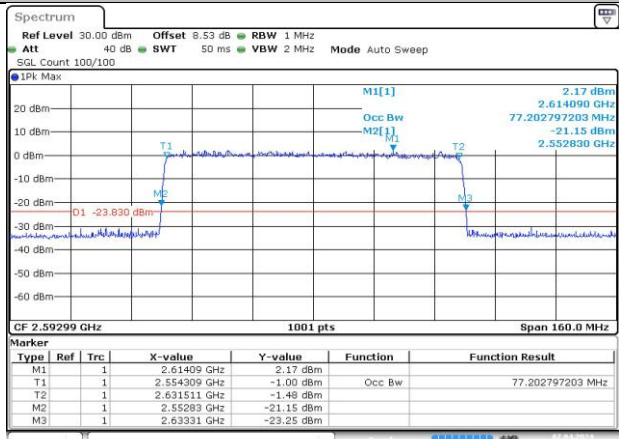

Date: 7 APR 2024 21:35:18

MCH_CP-QPSK / Outer_Full

Date: 7 APR 2024 21:35:30

MCH_CP-16QAM / Outer_Full

Date: 7 APR 2024 21:35:42

MCH_CP-64QAM / Outer_Full

Date: 7 APR 2024 21:35:54

MCH_CP-256QAM / Outer_Full