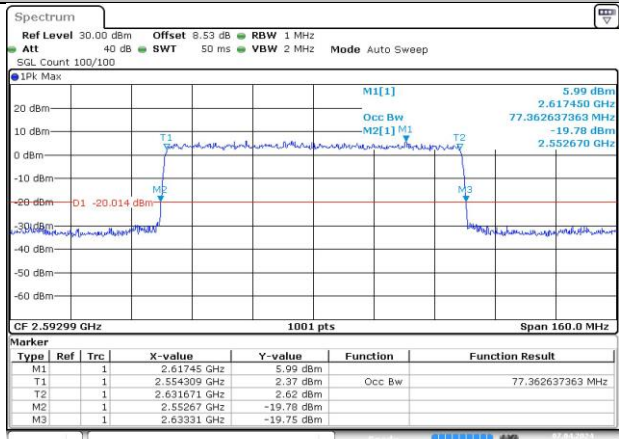

MCH_CP-16QAM / Outer_Full

Date: 7 APR 2024 21:35:42