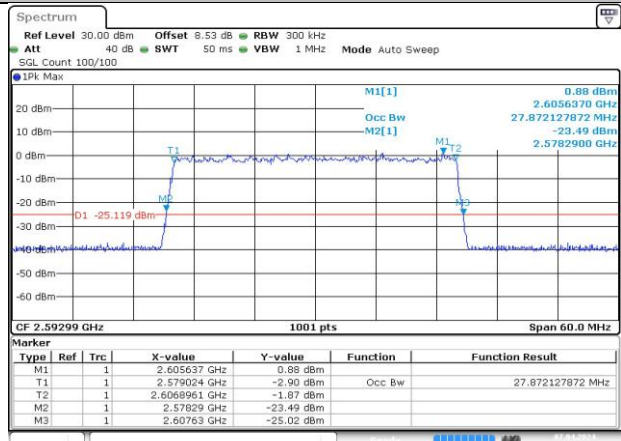

MCH_CP-QPSK / Outer_Full

MCH_CP-16QAM / Outer_Full

MCH_CP-64QAM / Outer_Full

MCH_CP-256QAM / Outer_Full

n41A / 30kHz / 80MHz

MCH_DFT-Pi2BPSK / Outer_Full

Date: 7 APR 2024 21:34:47

MCH_DFT-QPSK / Outer_Full