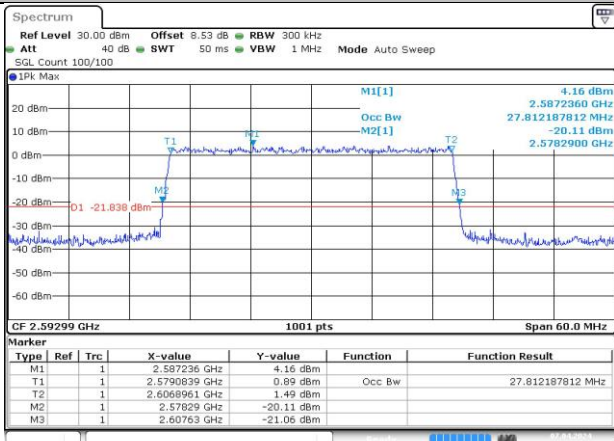

MCH_CP-QPSK / Outer_Full