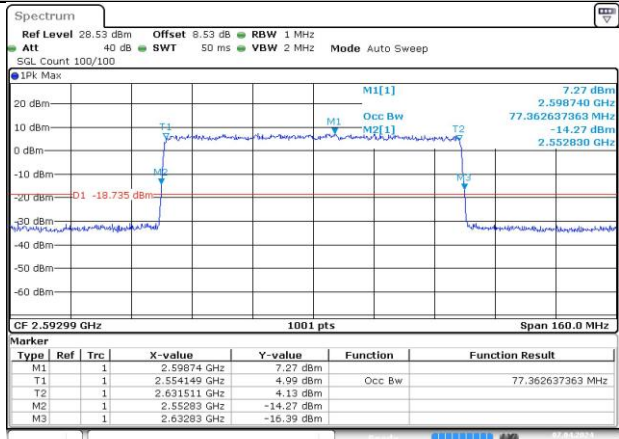

MCH_CP-QPSK / Outer_Full

MCH_CP-16QAM / Outer_Full

MCH_CP-64QAM / Outer_Full

MCH_CP-256QAM / Outer_Full

n41A / 30kHz / 80MHz

MCH_DFT-Pi2BPSK / Outer_Full

Date: 7 APR 2024 21:34:47

MCH_DFT-QPSK / Outer_Full