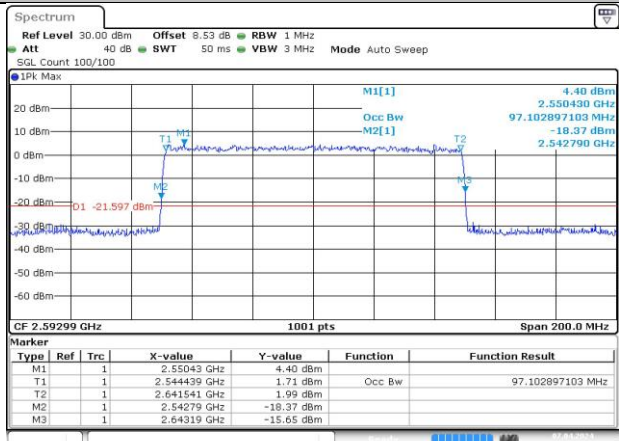

Date: 7 APR 2024 21:36:08

n41A / 30KHz / 100MHz

MCH_DFT-Pi2BPSK / Outer_Full

MCH_DFT-QPSK / Outer_Full

MCH_CP-QPSK / Outer_Full

MCH_CP-16QAM / Outer_Full

MCH_CP-64QAM / Outer_Full

MCH_CP-256QAM / Outer_Full