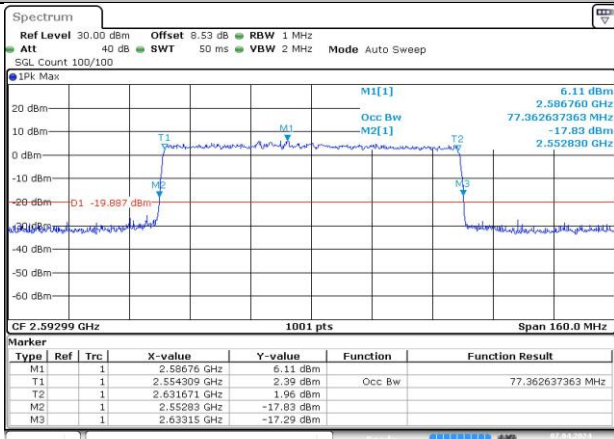

MCH_CP-QPSK / Outer_Full

Date: 7 APR 2024 21:35:30