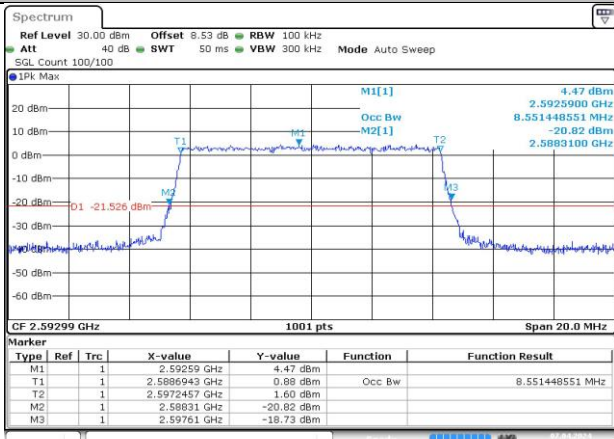

n41A / 30kHz / 10MHz

MCH_DFT-Pi2BPSK / Outer_Full

Date: 7 APR 2024 21:18:52

MCH_DFT-QPSK / Outer_Full

Date: 7 APR 2024 21:19:24

MCH_CP-QPSK / Outer_Full

Date: 7 APR 2024 21:19:37

MCH_CP-16QAM / Outer_Full

Date: 7 APR 2024 21:19:49

MCH_CP-64QAM / Outer_Full

Date: 7 APR 2024 21:20:02

MCH_CP-256QAM / Outer_Full

Date: 7 APR 2024 21:20:16

n41A / 30kHz / 30MHz

MCH_DFT-Pi2BPSK / Outer_Full

MCH_DFT-QPSK / Outer_Full