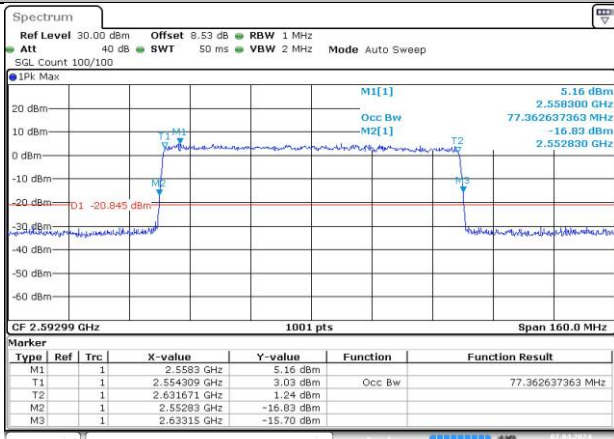

Date: 7 APR 2024 21:35:18

MCH_CP-QPSK / Outer_Full

Date: 7 APR 2024 21:35:30

MCH_CP-16QAM / Outer_Full

Date: 7 APR 2024 21:35:42

MCH_CP-64QAM / Outer_Full

Date: 7 APR 2024 21:35:54

MCH_CP-256QAM / Outer_Full