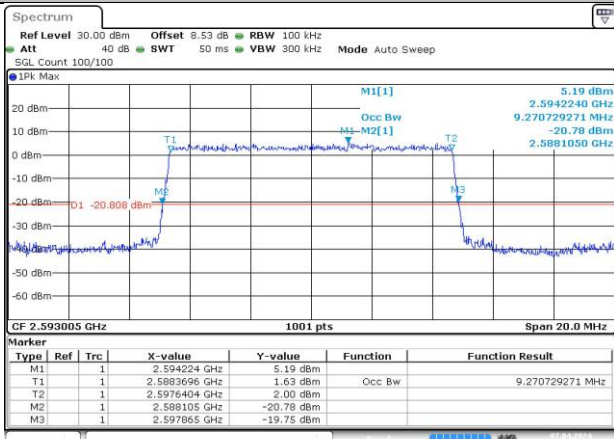

4.2. Test Plots

n41A / 15KHz / 10MHz

MCH_DFT-Pi2BPSK / Outer_Full

Date: 7 APR 2024 21:53:59

MCH_DFT-QPSK / Outer_Full

Date: 7 APR 2024 21:54:29

MCH_CP-QPSK / Outer_Full

Date: 7 APR 2024 21:54:40