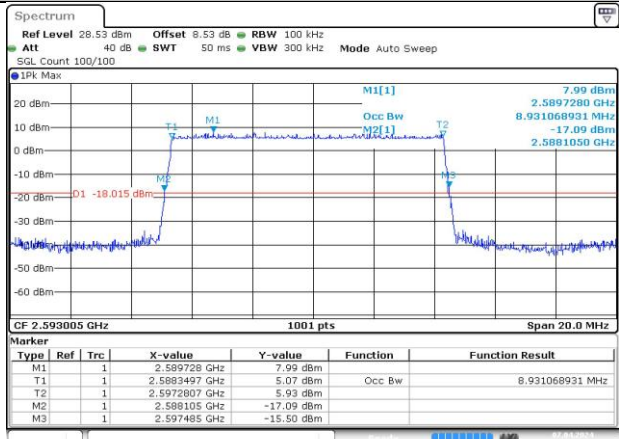

4.2. Test Plots

n41A / 15KHz / 10MHz

MCH_DFT-Pi2BPSK / Outer_Full

Date: 7 APR 2024 21:53:59

MCH_DFT-QPSK / Outer_Full

Date: 7 APR 2024 21:54:29

MCH_CP-QPSK / Outer_Full

Date: 7 APR 2024 21:54:40