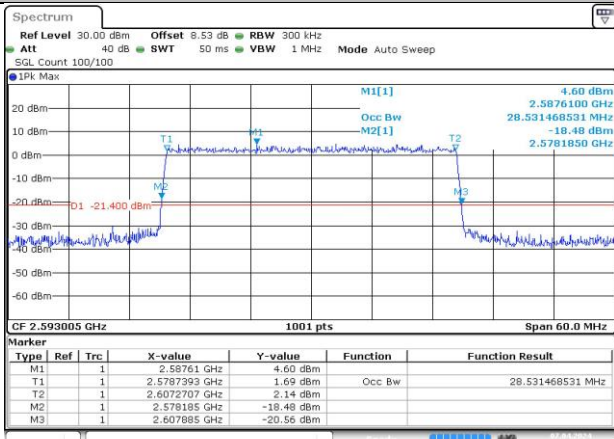

MCH_CP-QPSK / Outer_Full