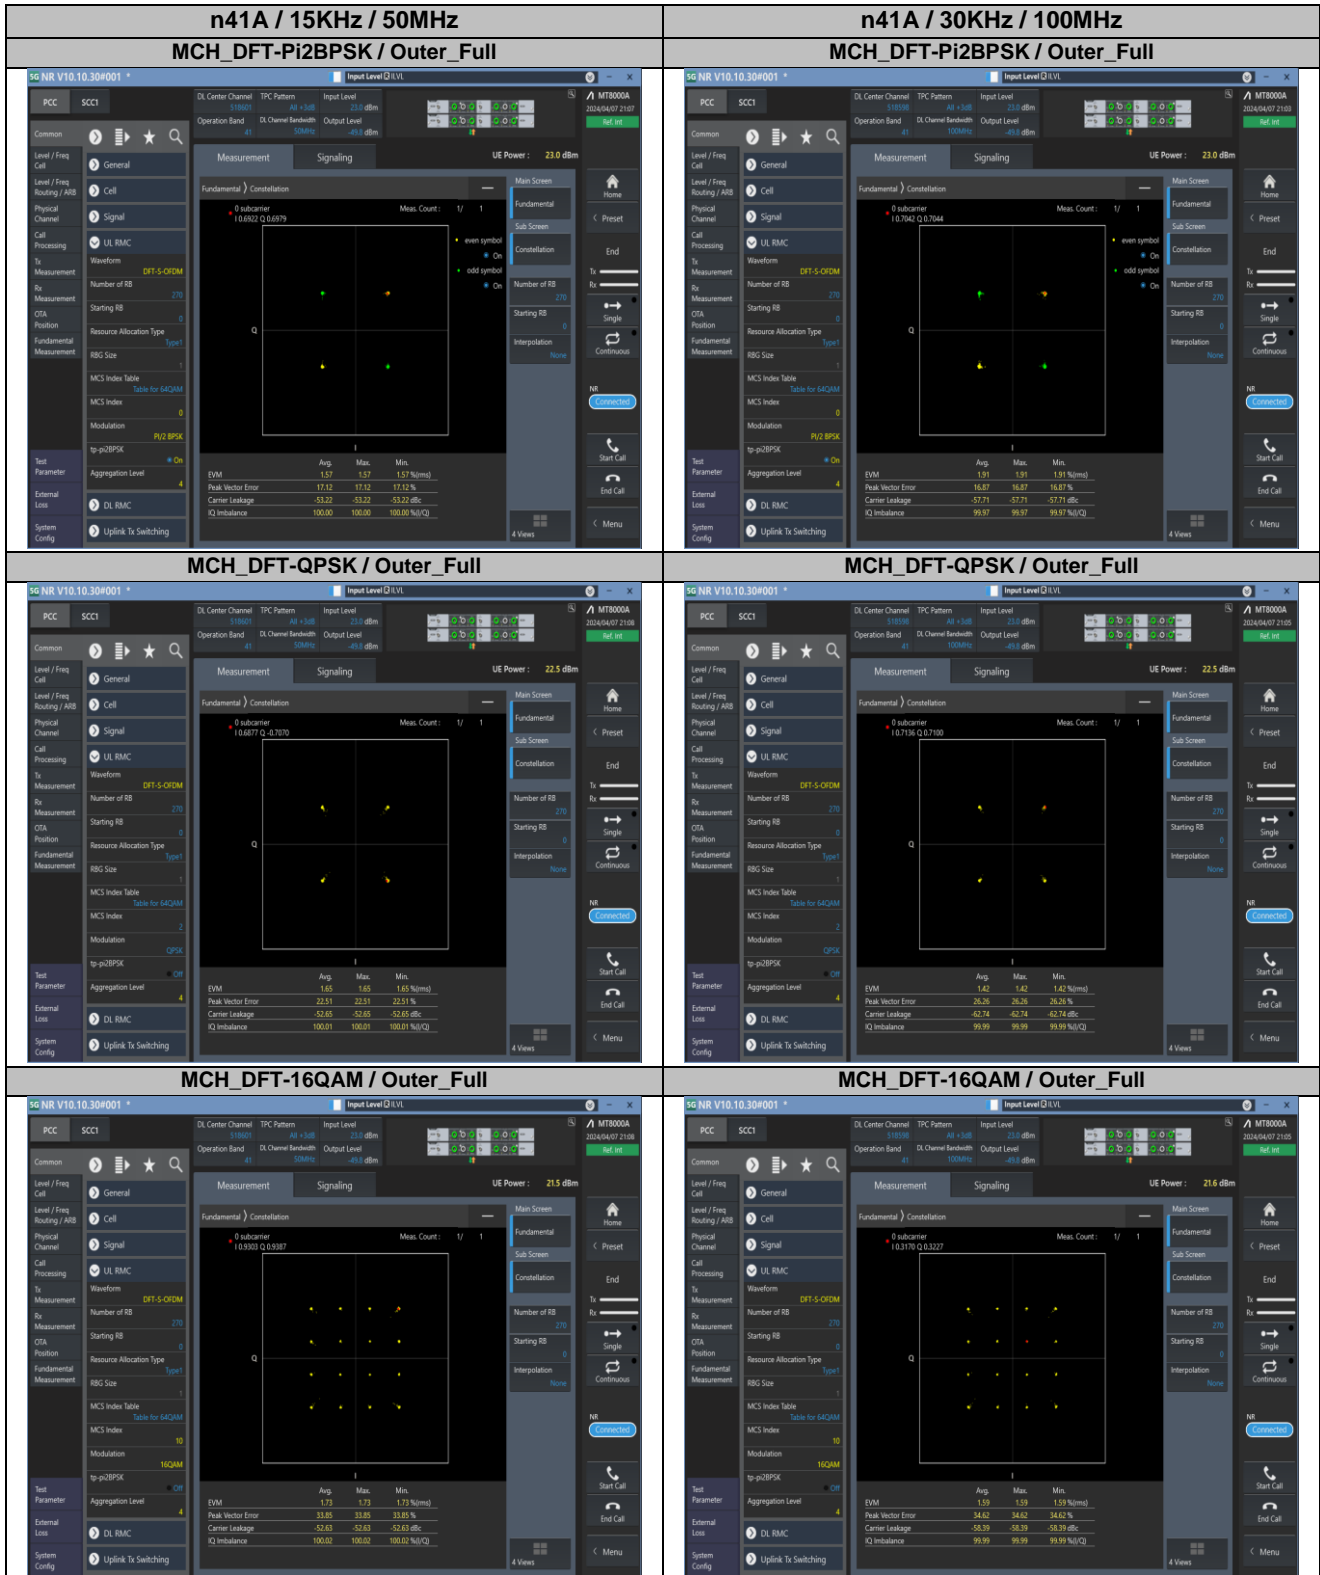

3. Modulation Characteristics

3.1. Test Plots