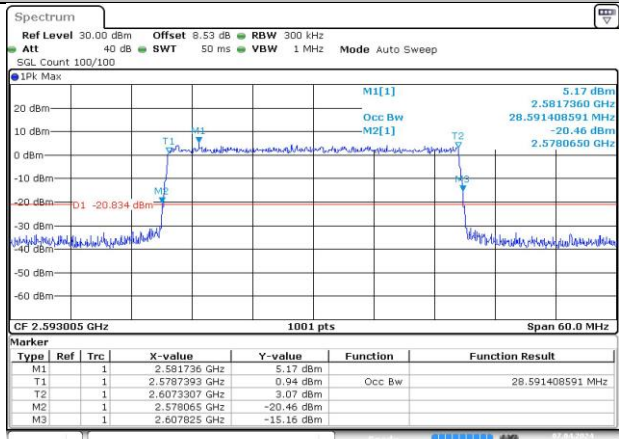

MCH_CP-16QAM / Outer_Full