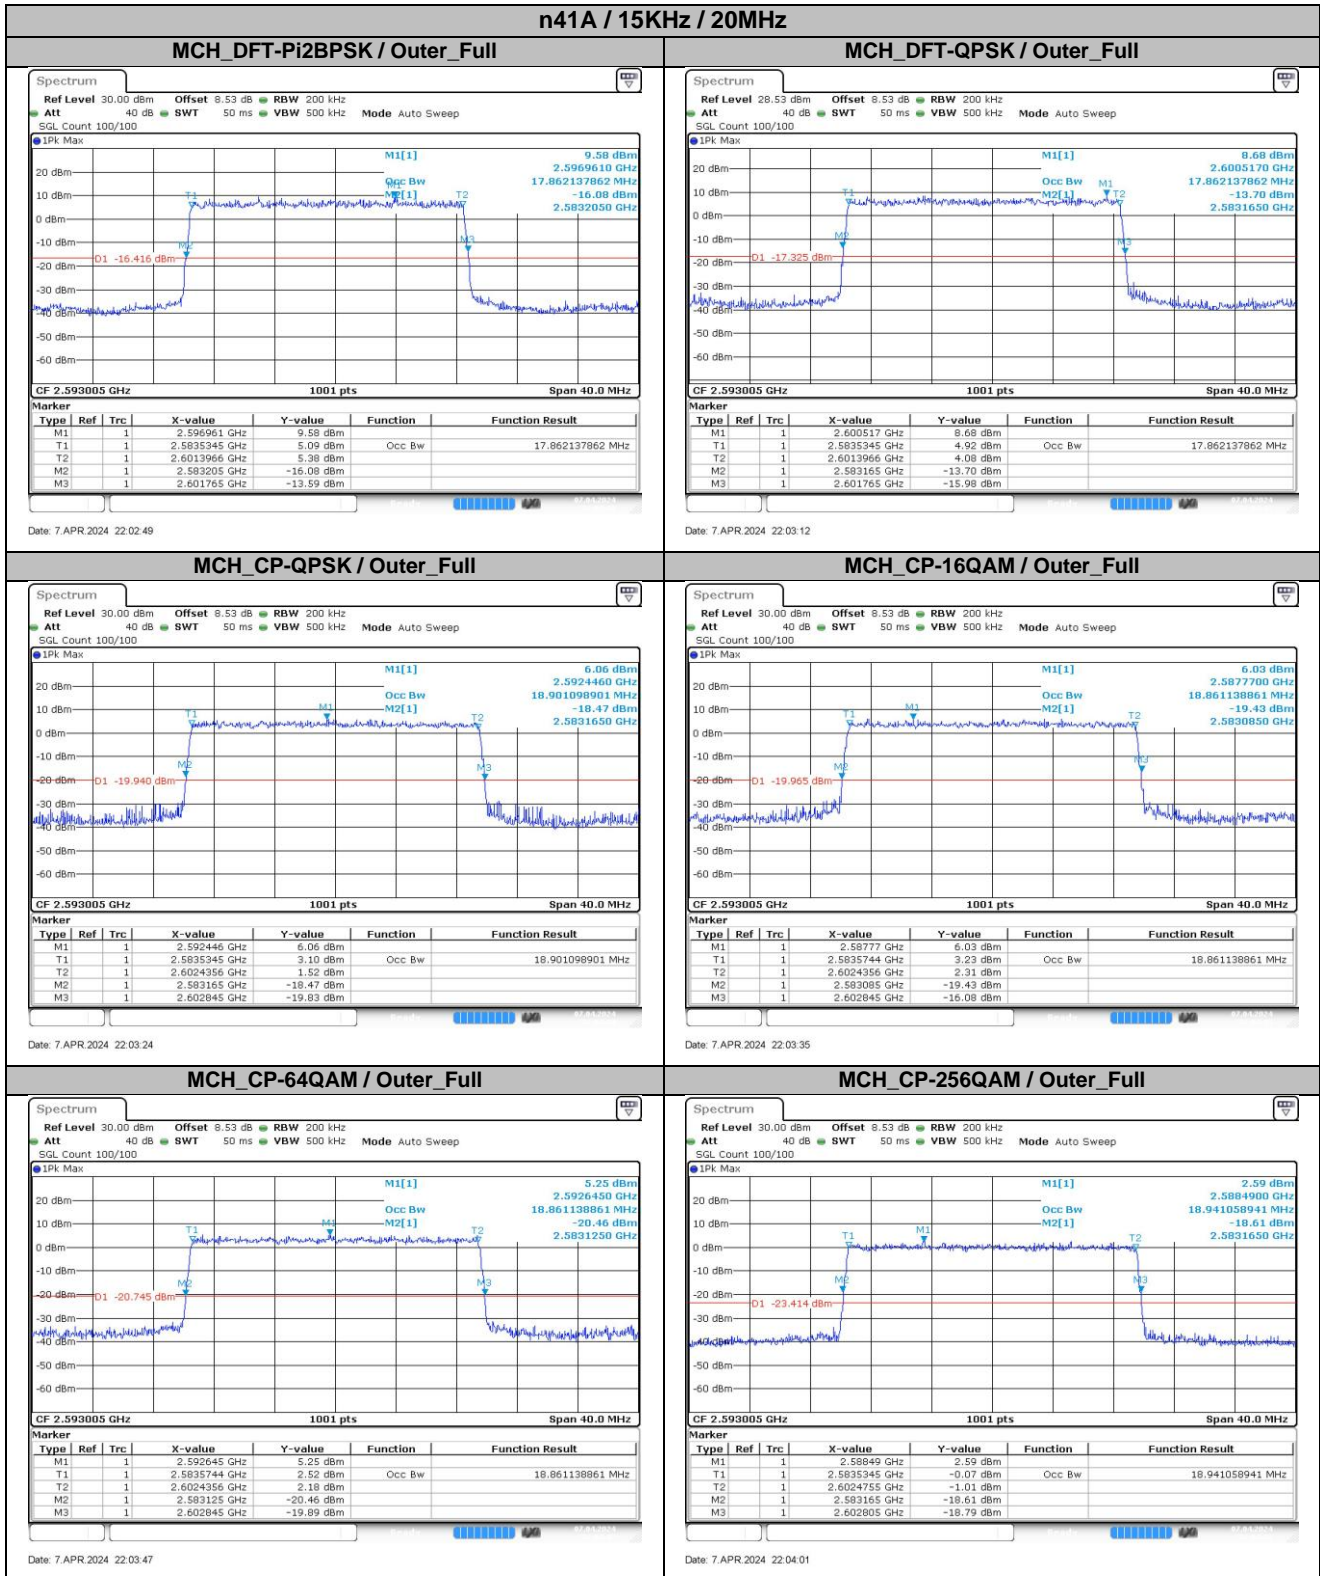

**Appendix
for
n41A
(2496-2690)**

Catalogue

1.	EFFECTIVE ISOTROPIC RADIATED POWER	3
1.1.	TEST RESULTS @ ANT2 (ANTENNA GAIN=-3.13DBI).....	3
2.	PEAK-TO-AVERAGE RATIO	9
2.1.	TEST RESULTS	9
2.2.	TEST PLOTS.....	10
3.	MODULATION CHARACTERISTICS	13
3.1.	TEST PLOTS.....	13
4.	99% OCCUPIED BANDWIDTH & 26DB EMISSION BANDWIDTH	16
4.1.	TEST RESULTS	16
4.2.	TEST PLOTS.....	18
5.	CONDUCTED BAND EDGES	42
5.1.	TEST PLOTS.....	42
6.	CONDUCTED SPURIOUS EMISSION	74
6.1.	TEST PLOTS.....	74
7.	FREQUENCY STABILITY	98
7.1.	TEST RESULTS	98

4.2. Test Plots

n41A / 15KHz / 10MHz

MCH_DFT-Pi2BPSK / Outer_Full

Date: 7 APR 2024 21:53:59

MCH_DFT-QPSK / Outer_Full

Date: 7 APR 2024 21:54:29

MCH_CP-QPSK / Outer_Full

Date: 7 APR 2024 21:54:40

MCH_CP-16QAM / Outer_Full

Date: 7 APR 2024 21:54:51

MCH_CP-64QAM / Outer_Full

Date: 7 APR 2024 21:55:02

MCH_CP-256QAM / Outer_Full

Date: 7 APR 2024 21:55:15

n41A / 15KHz / 30MHz

MCH_DFT-Pi2BPSK / Outer_Full