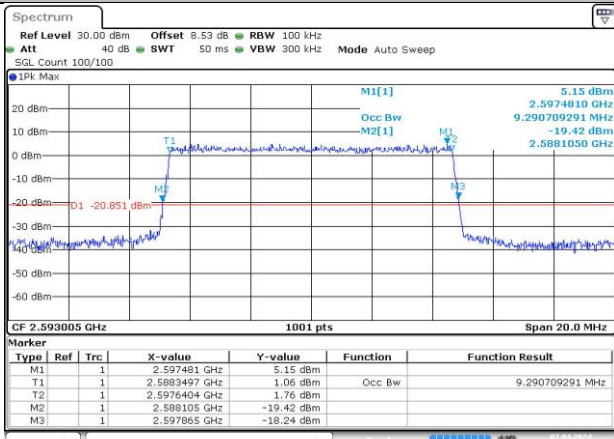

MCH_CP-64QAM / Outer_Full

Date: 7 APR 2024 21:55:02