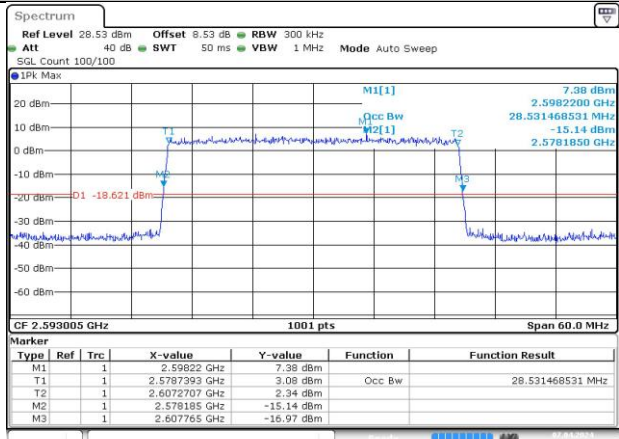

MCH_DFT-QPSK / Outer_Full