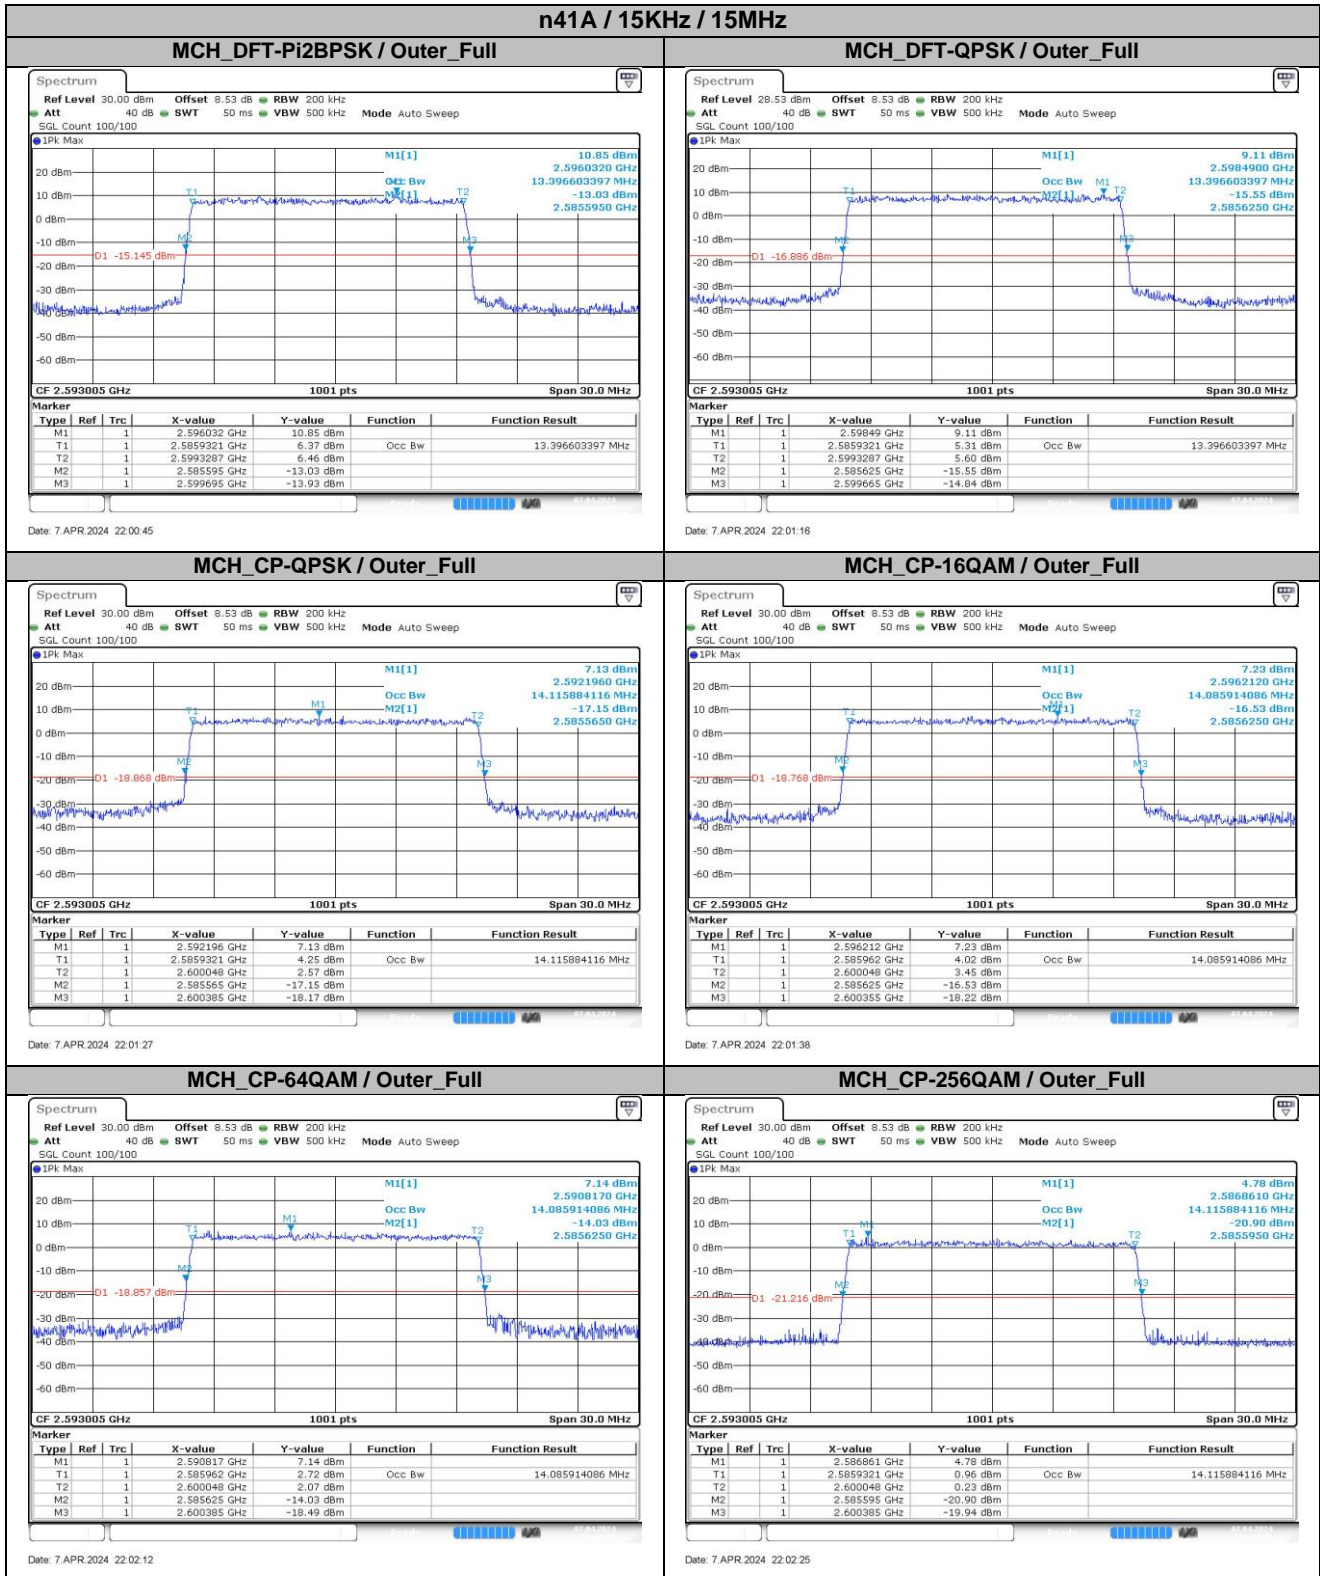

**Appendix
for
n41A
(2496-2690)**

Catalogue

1.	EFFECTIVE ISOTROPIC RADIATED POWER	3
1.1.	TEST RESULTS @ ANT2 (ANTENNA GAIN=-3.13DBI).....	3
2.	PEAK-TO-AVERAGE RATIO	9
2.1.	TEST RESULTS	9
2.2.	TEST PLOTS.....	10
3.	MODULATION CHARACTERISTICS	13
3.1.	TEST PLOTS.....	13
4.	99% OCCUPIED BANDWIDTH & 26DB EMISSION BANDWIDTH	16
4.1.	TEST RESULTS	16
4.2.	TEST PLOTS.....	18
5.	CONDUCTED BAND EDGES	42
5.1.	TEST PLOTS.....	42
6.	CONDUCTED SPURIOUS EMISSION	74
6.1.	TEST PLOTS.....	74
7.	FREQUENCY STABILITY	98
7.1.	TEST RESULTS	98

4.2. Test Plots

n41A / 15KHz / 10MHz

MCH_DFT-Pi2BPSK / Outer_Full

Date: 7 APR 2024 21:53:59

MCH_DFT-QPSK / Outer_Full

Date: 7 APR 2024 21:54:29

MCH_CP-QPSK / Outer_Full

Date: 7 APR 2024 21:54:40

MCH_CP-16QAM / Outer_Full

Date: 7 APR 2024 21:54:51

MCH_CP-64QAM / Outer_Full

Date: 7 APR 2024 21:55:02

MCH_CP-256QAM / Outer_Full

Date: 7 APR 2024 21:55:15

n41A / 15KHz / 30MHz

MCH_DFT-Pi2BPSK / Outer_Full