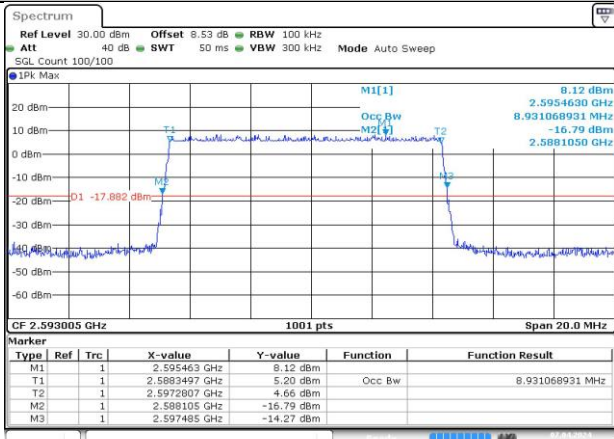

n41A / 15KHz / 10MHz

MCH_DFT-Pi2BPSK / Outer_Full

Date: 7 APR 2024 21:53:59