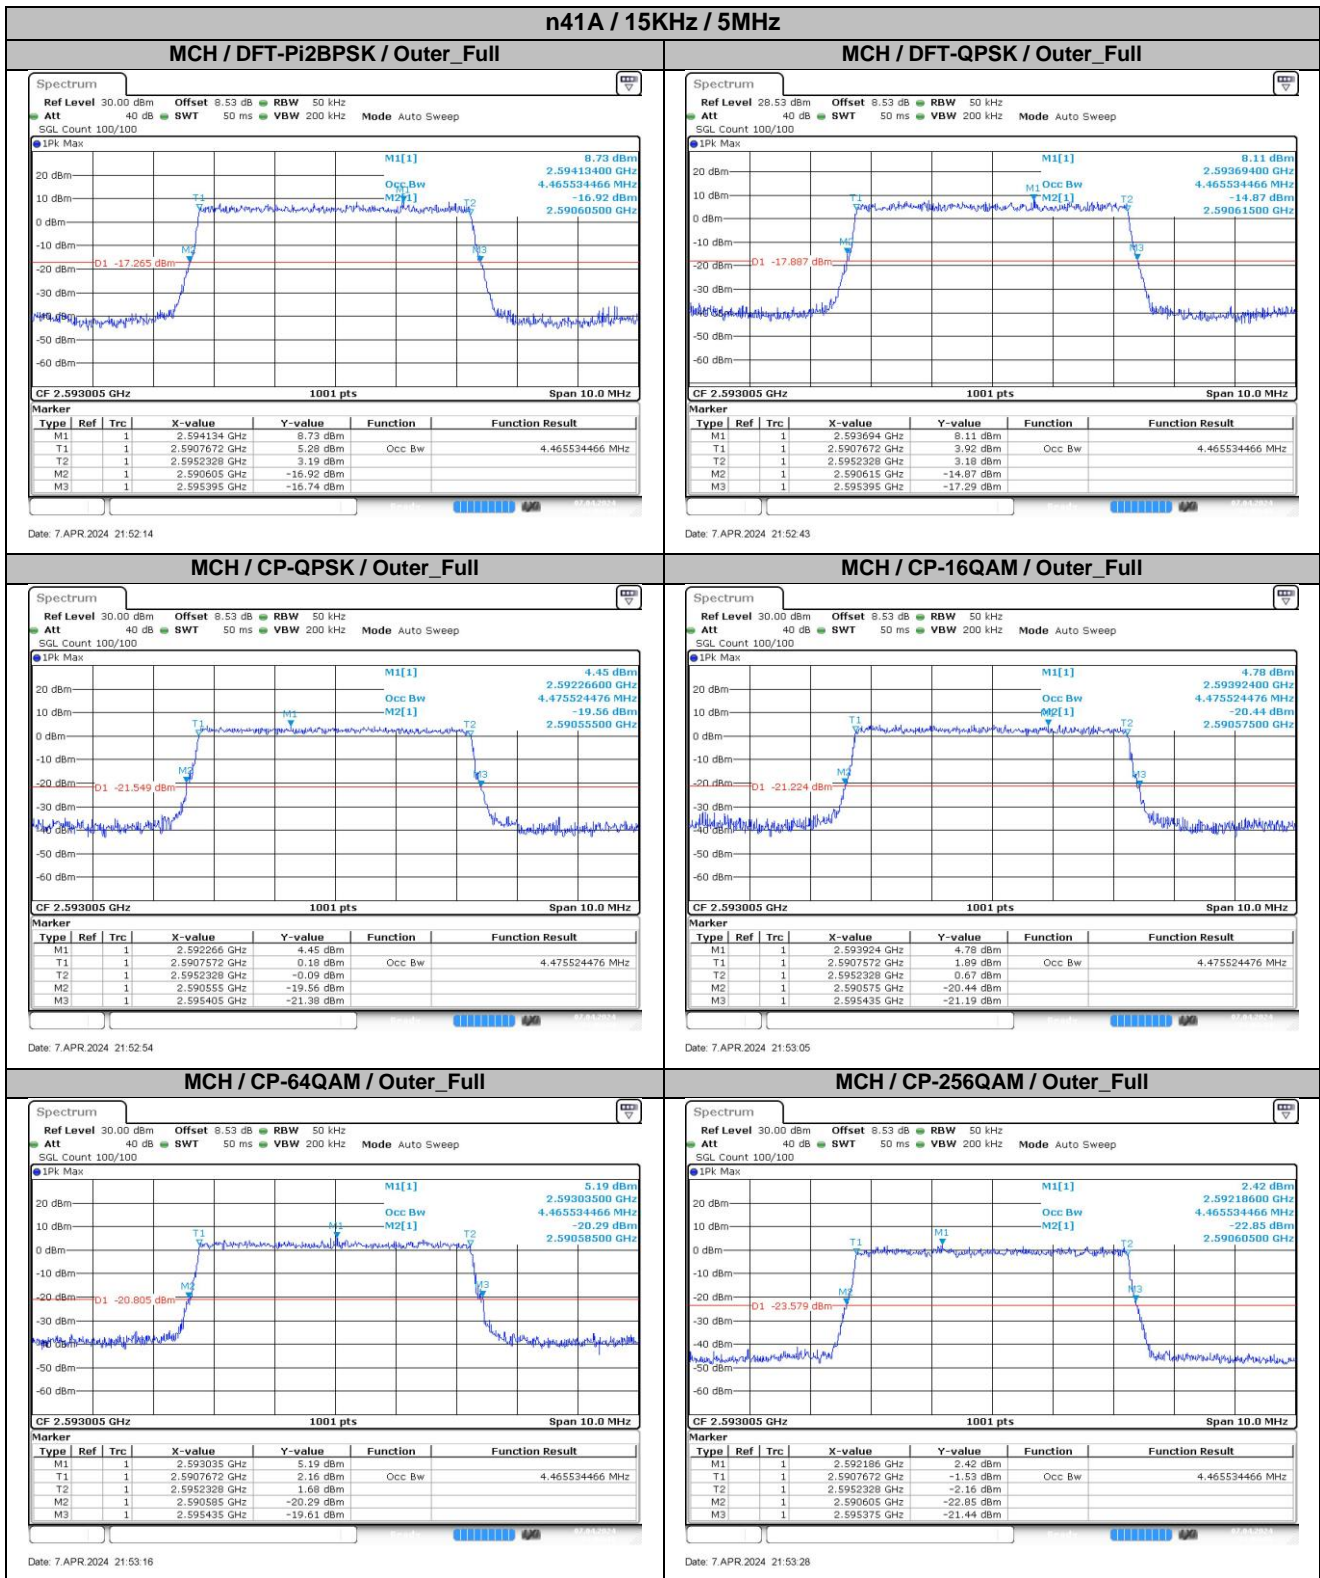

4.2. Test Plots