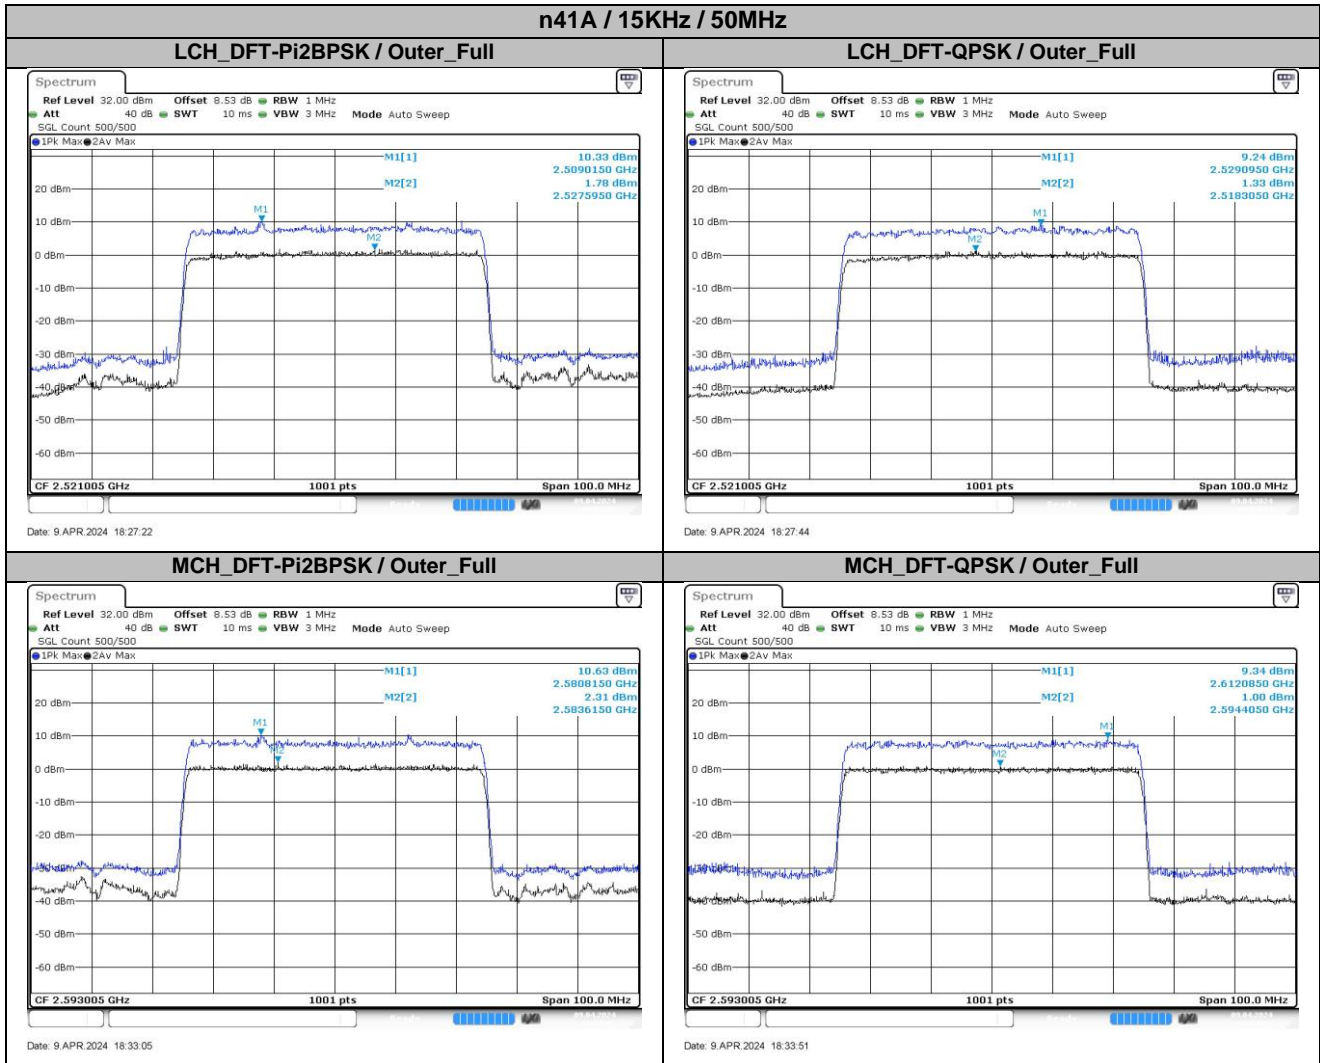

2.2. Test Plots