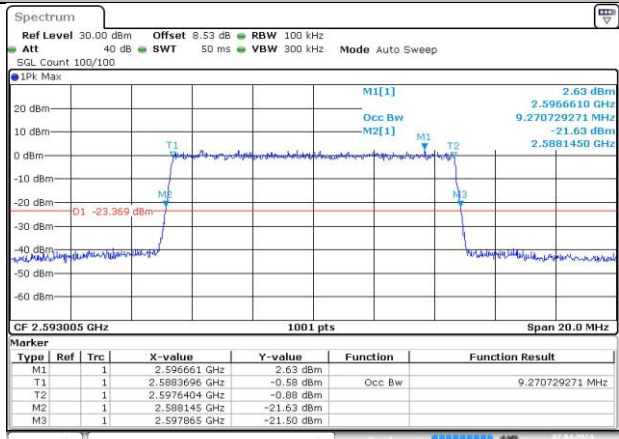

MCH_CP-256QAM / Outer_Full

Date: 7 APR 2024 21:55:15