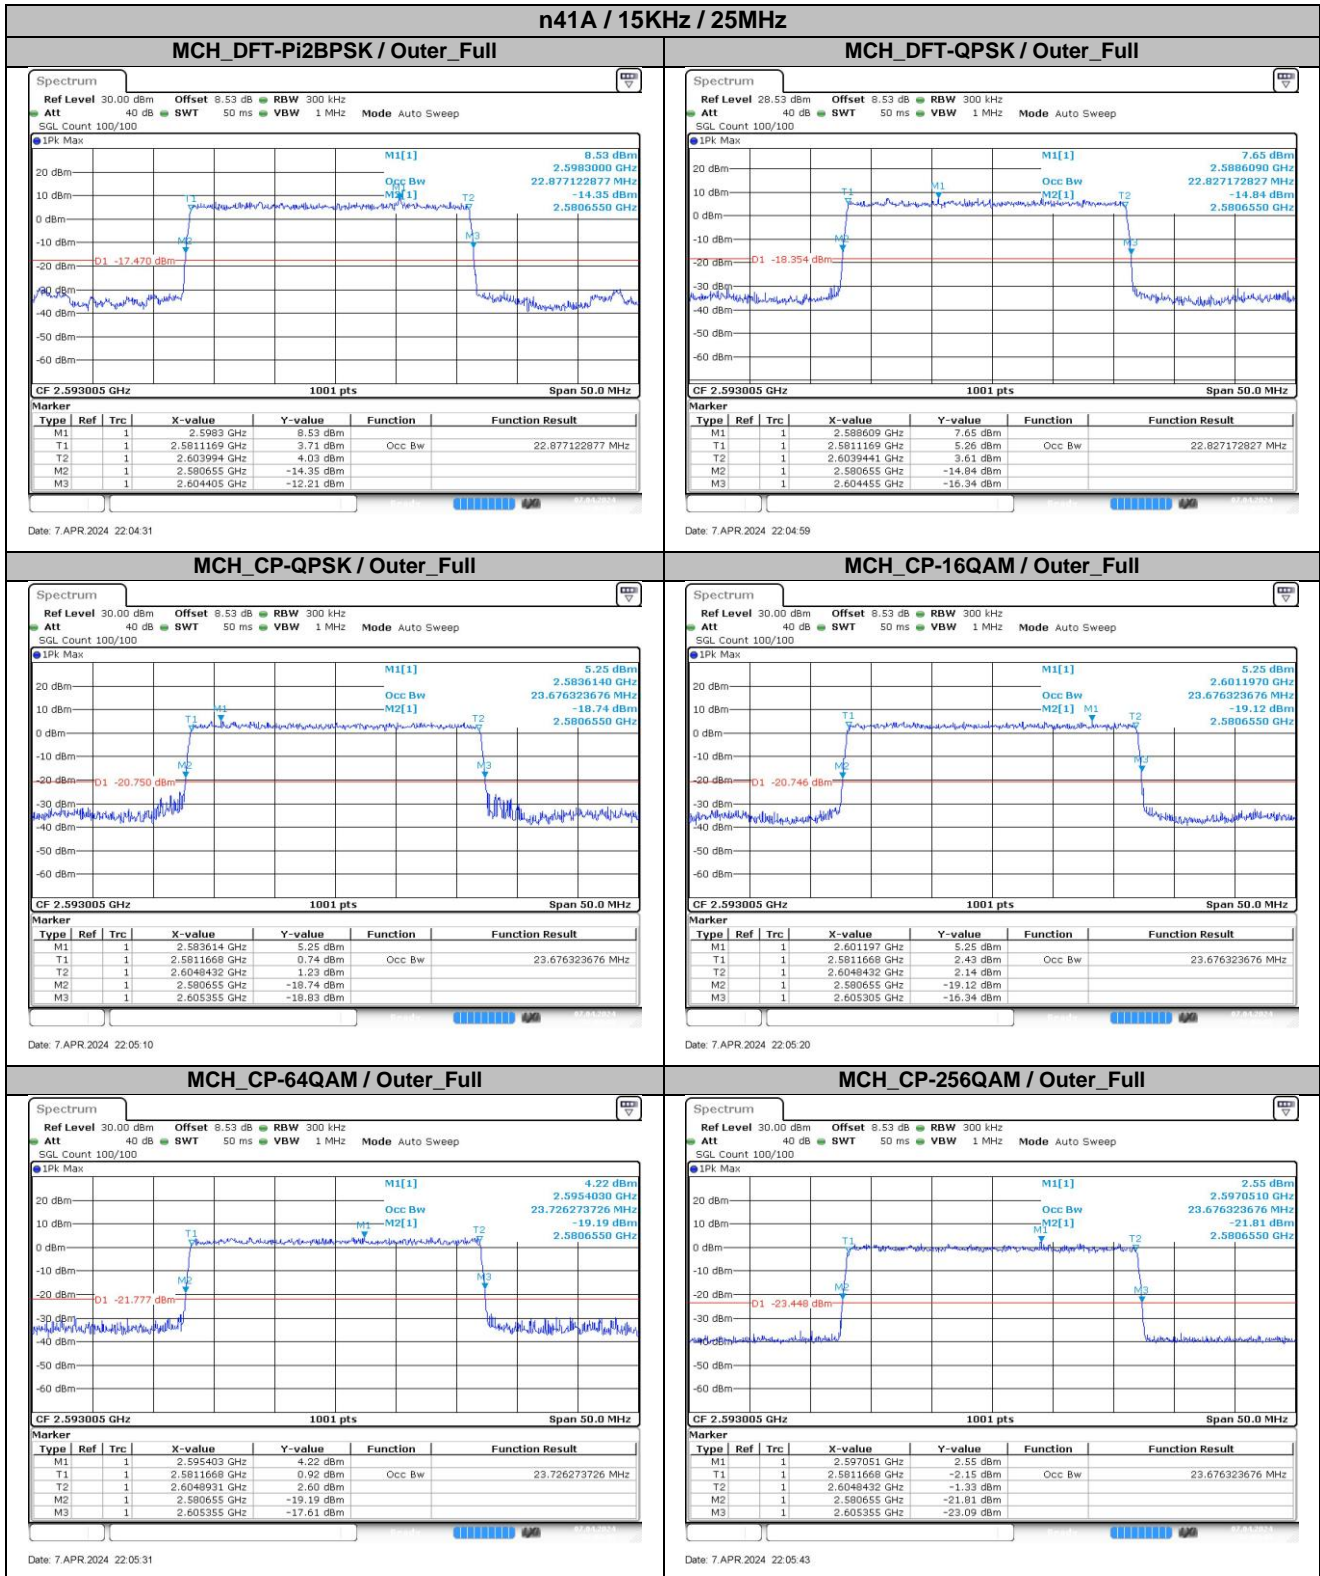

**Appendix
for
n41A
(2496-2690)**

Catalogue

1.	EFFECTIVE ISOTROPIC RADIATED POWER	3
1.1.	TEST RESULTS @ ANT2 (ANTENNA GAIN=-3.13DBI).....	3
2.	PEAK-TO-AVERAGE RATIO	9
2.1.	TEST RESULTS	9
2.2.	TEST PLOTS.....	10
3.	MODULATION CHARACTERISTICS	13
3.1.	TEST PLOTS.....	13
4.	99% OCCUPIED BANDWIDTH & 26DB EMISSION BANDWIDTH	16
4.1.	TEST RESULTS	16
4.2.	TEST PLOTS.....	18
5.	CONDUCTED BAND EDGES	42
5.1.	TEST PLOTS.....	42
6.	CONDUCTED SPURIOUS EMISSION	74
6.1.	TEST PLOTS.....	74
7.	FREQUENCY STABILITY	98
7.1.	TEST RESULTS	98

4.2. Test Plots

n41A / 15KHz / 10MHz

MCH_DFT-Pi2BPSK / Outer_Full

Date: 7 APR 2024 21:53:59

MCH_DFT-QPSK / Outer_Full

Date: 7 APR 2024 21:54:29

MCH_CP-QPSK / Outer_Full

Date: 7 APR 2024 21:54:40

MCH_CP-16QAM / Outer_Full

Date: 7 APR 2024 21:54:51

MCH_CP-64QAM / Outer_Full

Date: 7 APR 2024 21:55:02

MCH_CP-256QAM / Outer_Full

Date: 7 APR 2024 21:55:15

n41A / 15KHz / 30MHz

MCH_DFT-Pi2BPSK / Outer_Full