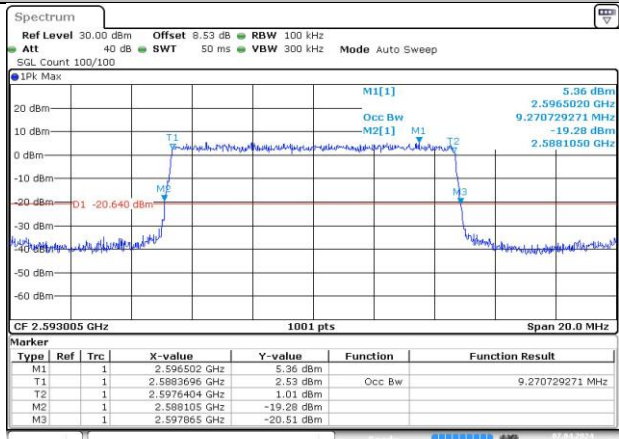

MCH_CP-16QAM / Outer_Full

Date: 7 APR 2024 21:54:51