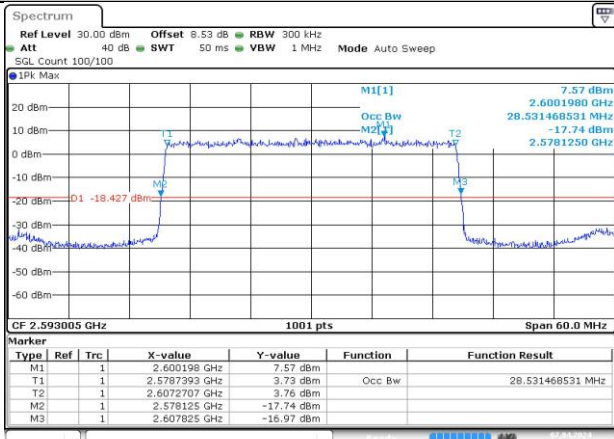

4.2. Test Plots

n41A / 15KHz / 10MHz

MCH_DFT-Pi2BPSK / Outer_Full

Date: 7 APR 2024 21:53:59

MCH_DFT-QPSK / Outer_Full

Date: 7 APR 2024 21:54:29

MCH_CP-QPSK / Outer_Full

Date: 7 APR 2024 21:54:40

MCH_CP-16QAM / Outer_Full

Date: 7 APR 2024 21:54:51

MCH_CP-64QAM / Outer_Full

Date: 7 APR 2024 21:55:02

MCH_CP-256QAM / Outer_Full

Date: 7 APR 2024 21:55:15

n41A / 15KHz / 30MHz

MCH_DFT-Pi2BPSK / Outer_Full