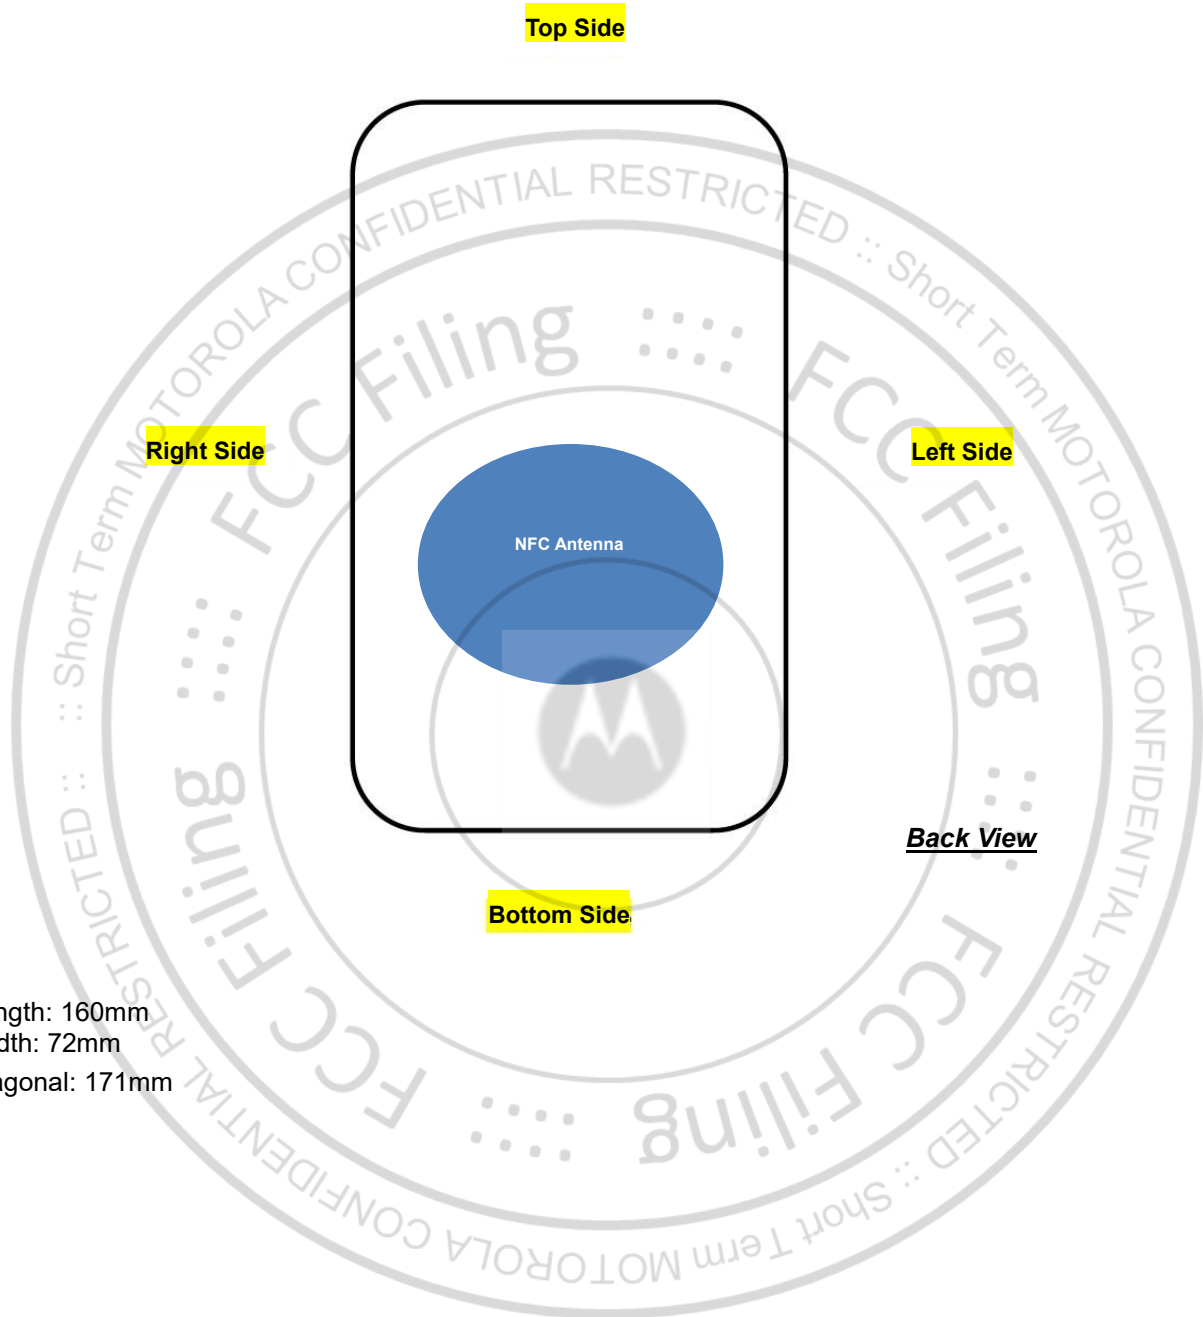

**Appendix D. SAR Test Setup Photos**

**Product Specific 10g SAR**

**Front, Test Separation 0 mm**

**Back, Test Separation 0 mm**

**Left Side, Test Separation 0 mm**

**Right Side, Test Separation 0 mm**

**Top Side, Test Separation 0 mm**

**Bottom Side, Test Separation 0 mm**

## Antenna Location

Length: 160mm  
Width: 72mm  
Diagonal: 171mm