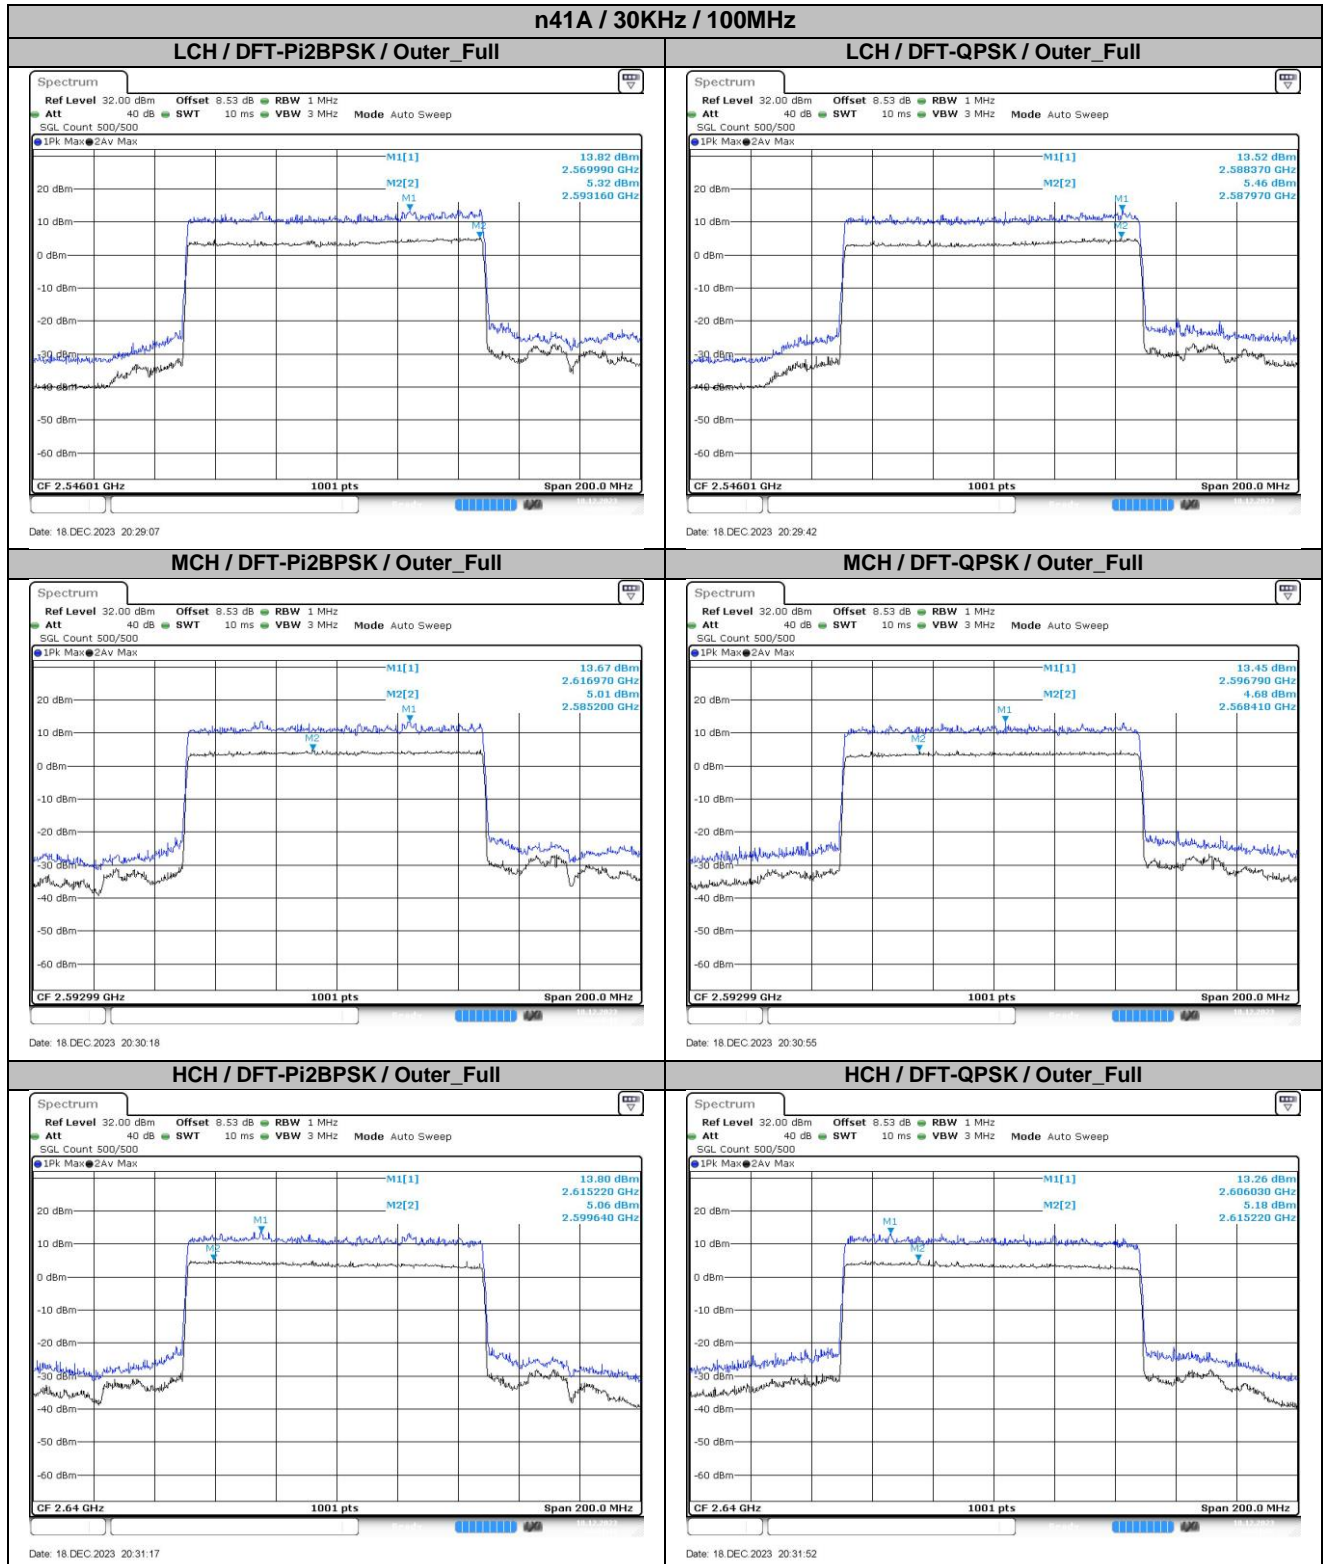

2. Peak-to-Average Ratio

2.1. Test Results

SCS	Bandwidth	Channel	Modulation	Result (dB)		Limit (dB)	Verdict
				DFT-Pi2BPSK	DFT-QPSK		
30KHz	100MHz	LCH	Outer_Full	8.50	8.06	13.00	Pass
30KHz	100MHz	MCH	Outer_Full	8.67	8.77	13.00	Pass
30KHz	100MHz	HCH	Outer_Full	8.74	8.07	13.00	Pass

2.2. Test Plots