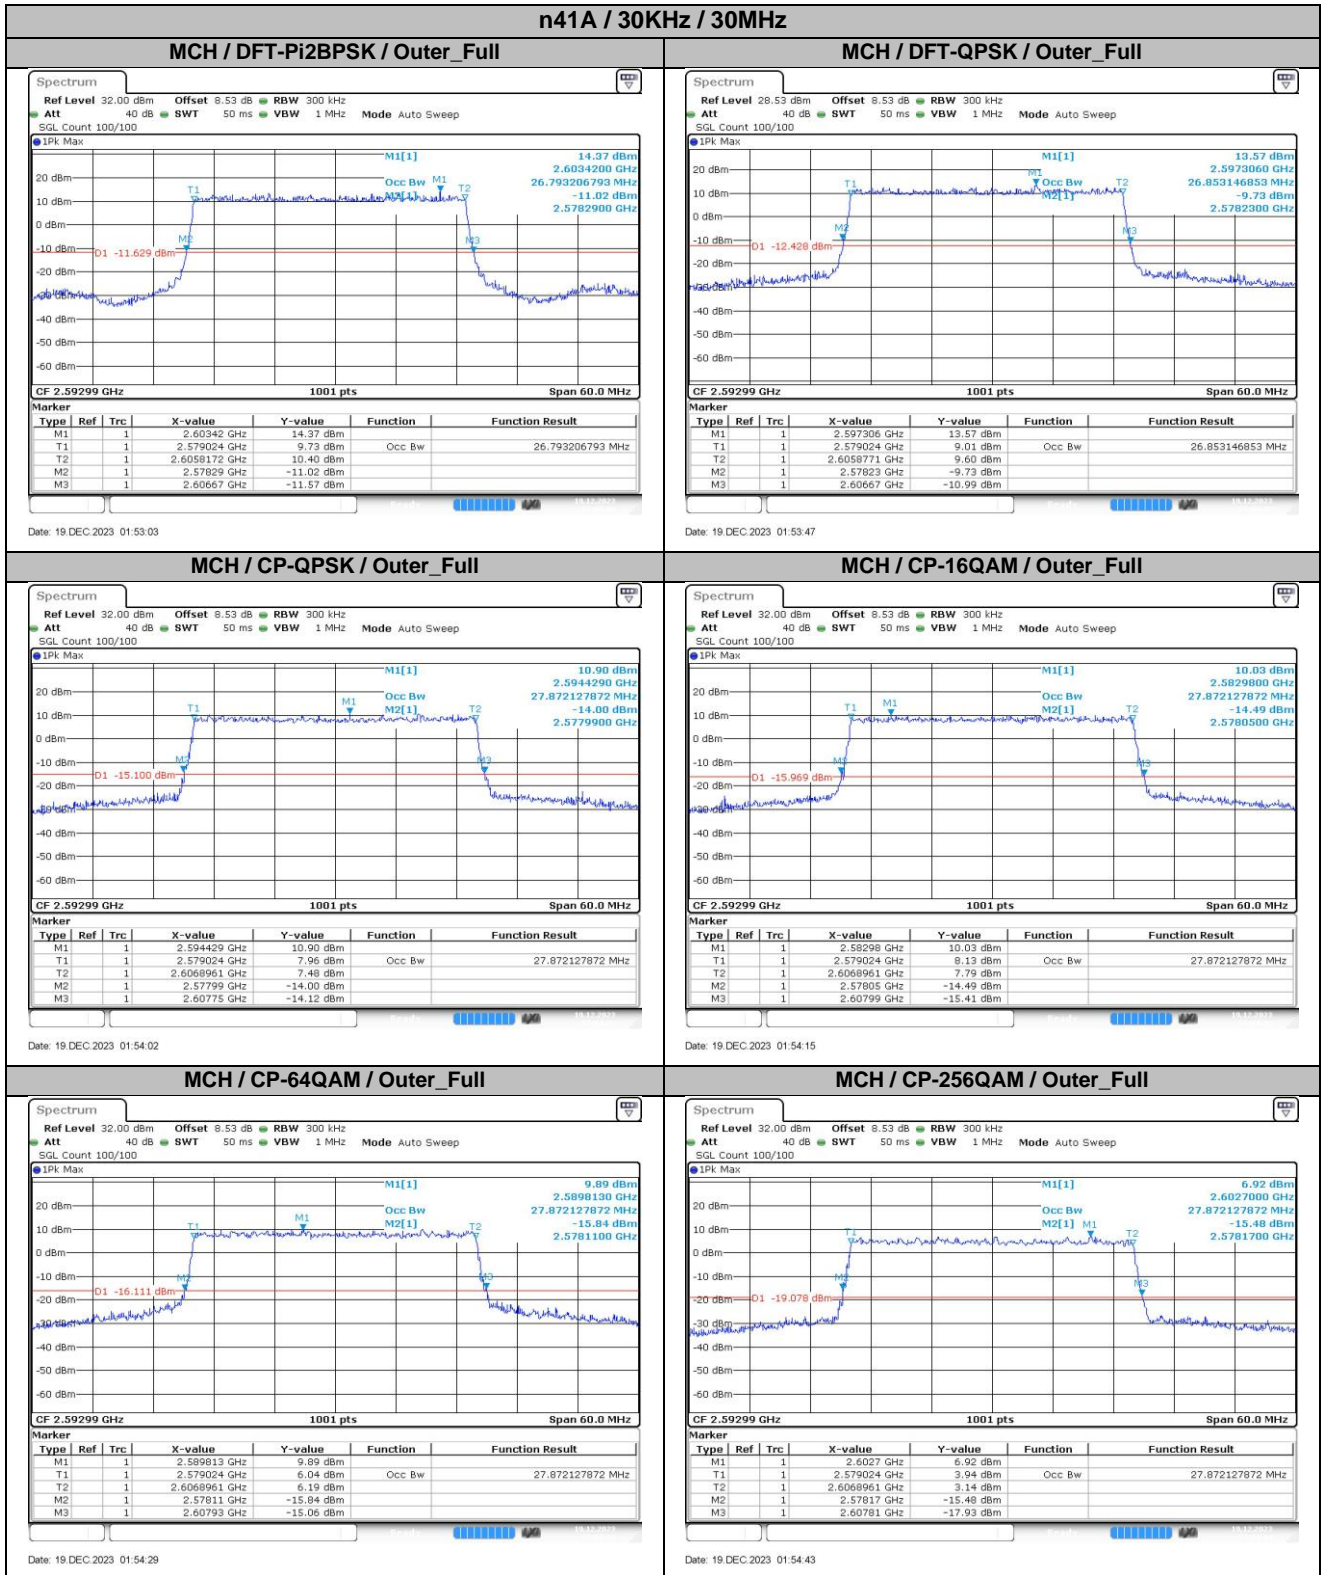

**Appendix
for
n41A
(2496-2690)**

Catalogue

1.	EFFECTIVE ISOTROPIC RADIATED POWER	3
1.1.	TEST RESULTS @ ANT2 (ANTENNA GAIN=-3.80DBI).....	3
2.	PEAK-TO-AVERAGE RATIO	7
2.1.	TEST RESULTS	7
2.2.	TEST PLOTS.....	7
3.	MODULATION CHARACTERISTICS	8
3.1.	TEST PLOTS.....	8
4.	99% OCCUPIED BANDWIDTH & 26DB EMISSION BANDWIDTH	9
4.1.	TEST RESULTS	9
4.2.	TEST PLOTS.....	11
5.	CONDUCTED BAND EDGES	22
5.1.	TEST PLOTS.....	22
6.	CONDUCTED SPURIOUS EMISSION	37
6.1.	TEST PLOTS.....	37
7.	FREQUENCY STABILITY	48
7.1.	TEST RESULTS	48

2.2. Test Plots

3. Modulation Characteristics

3.1. Test Plots

4. 99% Occupied Bandwidth & 26dB Emission Bandwidth

4.1. Test Results

SCS	Bandwidth	Modulation	RB Config	99% Occupied Bandwidth (MHz)	26dB Emission Bandwidth (MHz)	Verdict
30KHz	10MHz	DFT-Pi2BPSK	Outer_Full	8.59	9.86	Pass
30KHz	10MHz	DFT-QPSK	Outer_Full	8.61	9.72	Pass
30KHz	10MHz	CP-QPSK	Outer_Full	8.61	10.04	Pass
30KHz	10MHz	CP-16QAM	Outer_Full	8.59	9.86	Pass
30KHz	10MHz	CP-64QAM	Outer_Full	8.61	10.04	Pass
30KHz	10MHz	CP-256QAM	Outer_Full	8.57	9.78	Pass
30KHz	15MHz	DFT-Pi2BPSK	Outer_Full	12.86	14.37	Pass
30KHz	15MHz	DFT-QPSK	Outer_Full	12.92	14.40	Pass
30KHz	15MHz	CP-QPSK	Outer_Full	13.61	15.21	Pass
30KHz	15MHz	CP-16QAM	Outer_Full	13.61	15.21	Pass
30KHz	15MHz	CP-64QAM	Outer_Full	13.61	15.09	Pass
30KHz	15MHz	CP-256QAM	Outer_Full	13.58	15.12	Pass
30KHz	20MHz	DFT-Pi2BPSK	Outer_Full	17.90	19.32	Pass
30KHz	20MHz	DFT-QPSK	Outer_Full	17.86	19.52	Pass
30KHz	20MHz	CP-QPSK	Outer_Full	18.18	19.80	Pass
30KHz	20MHz	CP-16QAM	Outer_Full	18.22	19.76	Pass
30KHz	20MHz	CP-64QAM	Outer_Full	18.26	19.84	Pass
30KHz	20MHz	CP-256QAM	Outer_Full	18.22	19.96	Pass
30KHz	30MHz	DFT-Pi2BPSK	Outer_Full	26.79	28.38	Pass
30KHz	30MHz	DFT-QPSK	Outer_Full	26.85	28.44	Pass
30KHz	30MHz	CP-QPSK	Outer_Full	27.87	29.76	Pass

4.2. Test Plots

5. Conducted Band Edges

5.1. Test Plots

5.1.1. Bandwidth:10MHz