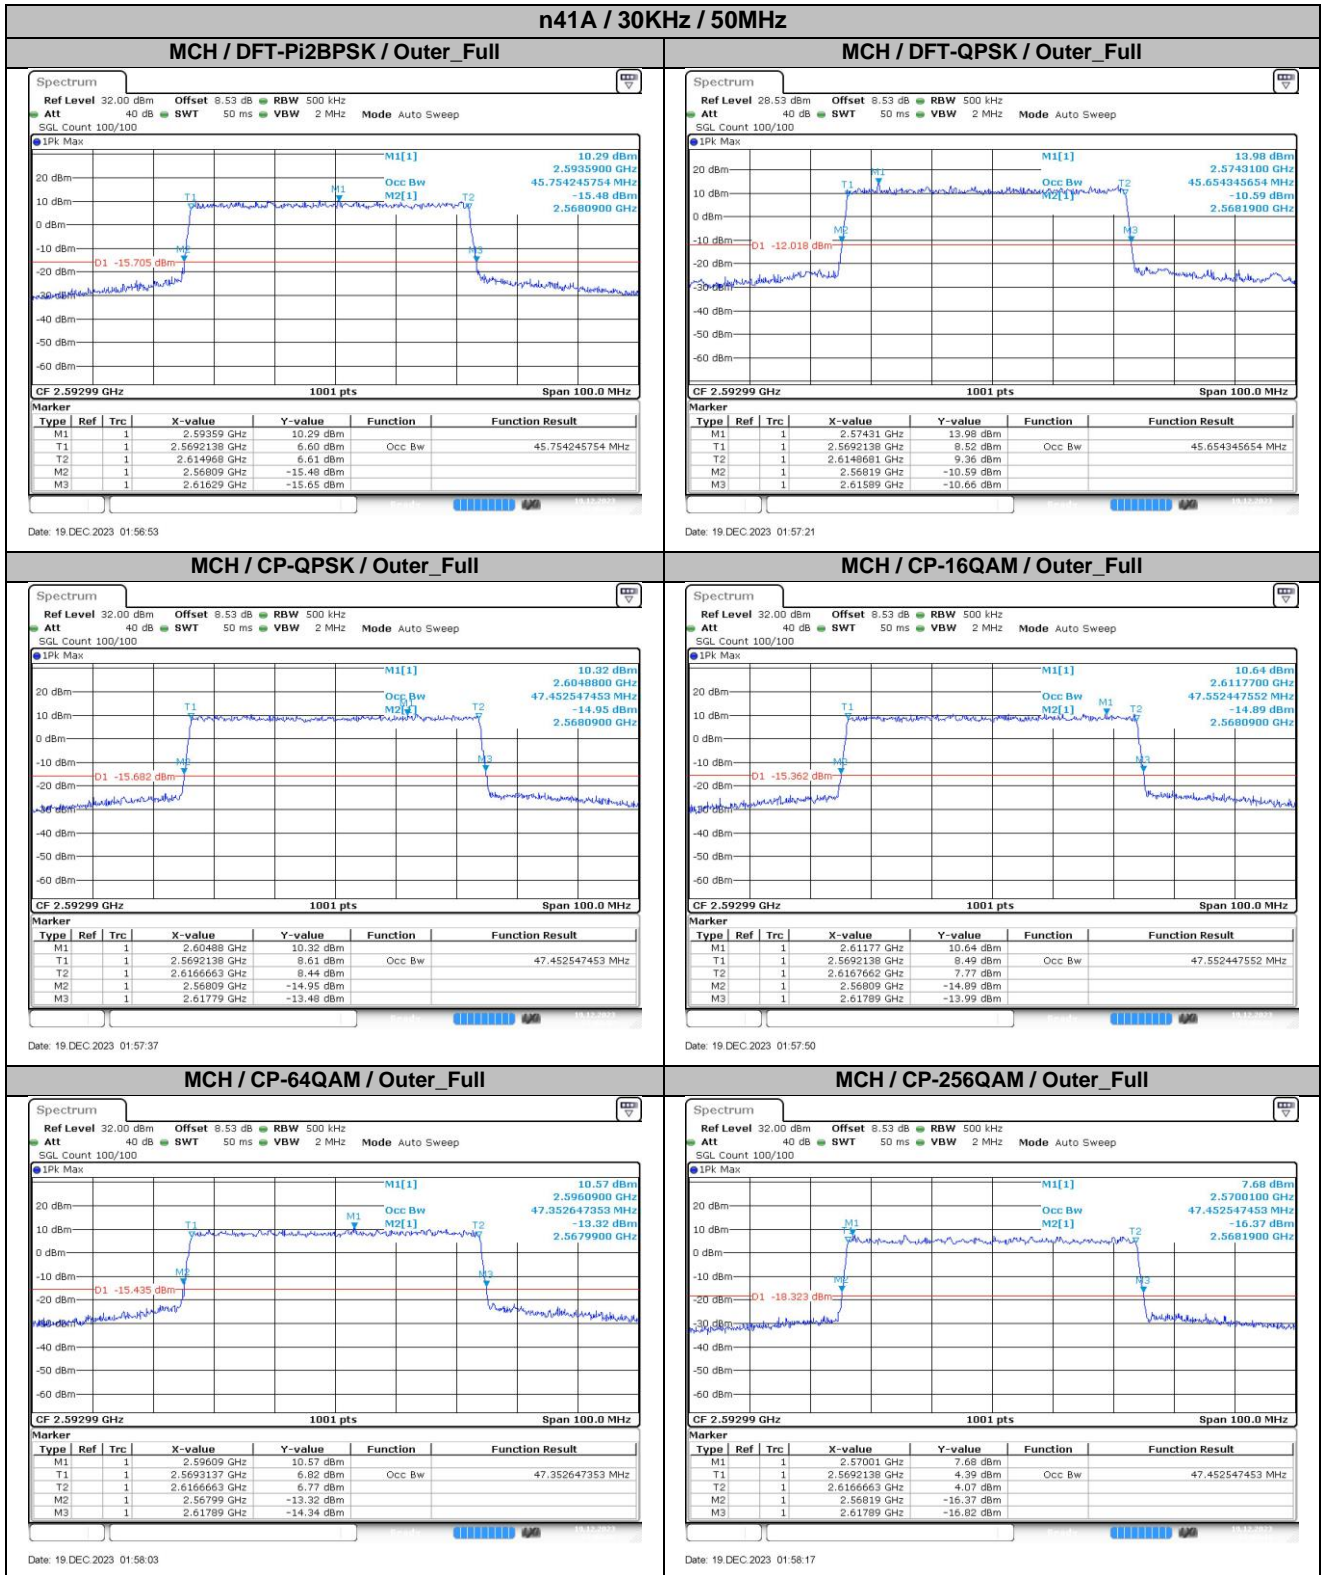

**Appendix
for
n41A
(2496-2690)**

Catalogue

1.	EFFECTIVE ISOTROPIC RADIATED POWER	3
1.1.	TEST RESULTS @ ANT2 (ANTENNA GAIN=-3.80DBI).....	3
2.	PEAK-TO-AVERAGE RATIO	7
2.1.	TEST RESULTS	7
2.2.	TEST PLOTS.....	7
3.	MODULATION CHARACTERISTICS	8
3.1.	TEST PLOTS.....	8
4.	99% OCCUPIED BANDWIDTH & 26DB EMISSION BANDWIDTH	9
4.1.	TEST RESULTS	9
4.2.	TEST PLOTS.....	11
5.	CONDUCTED BAND EDGES	22
5.1.	TEST PLOTS.....	22
6.	CONDUCTED SPURIOUS EMISSION	37
6.1.	TEST PLOTS.....	37
7.	FREQUENCY STABILITY	48
7.1.	TEST RESULTS	48

4.2. Test Plots

5. Conducted Band Edges

5.1. Test Plots

5.1.1. Bandwidth:10MHz