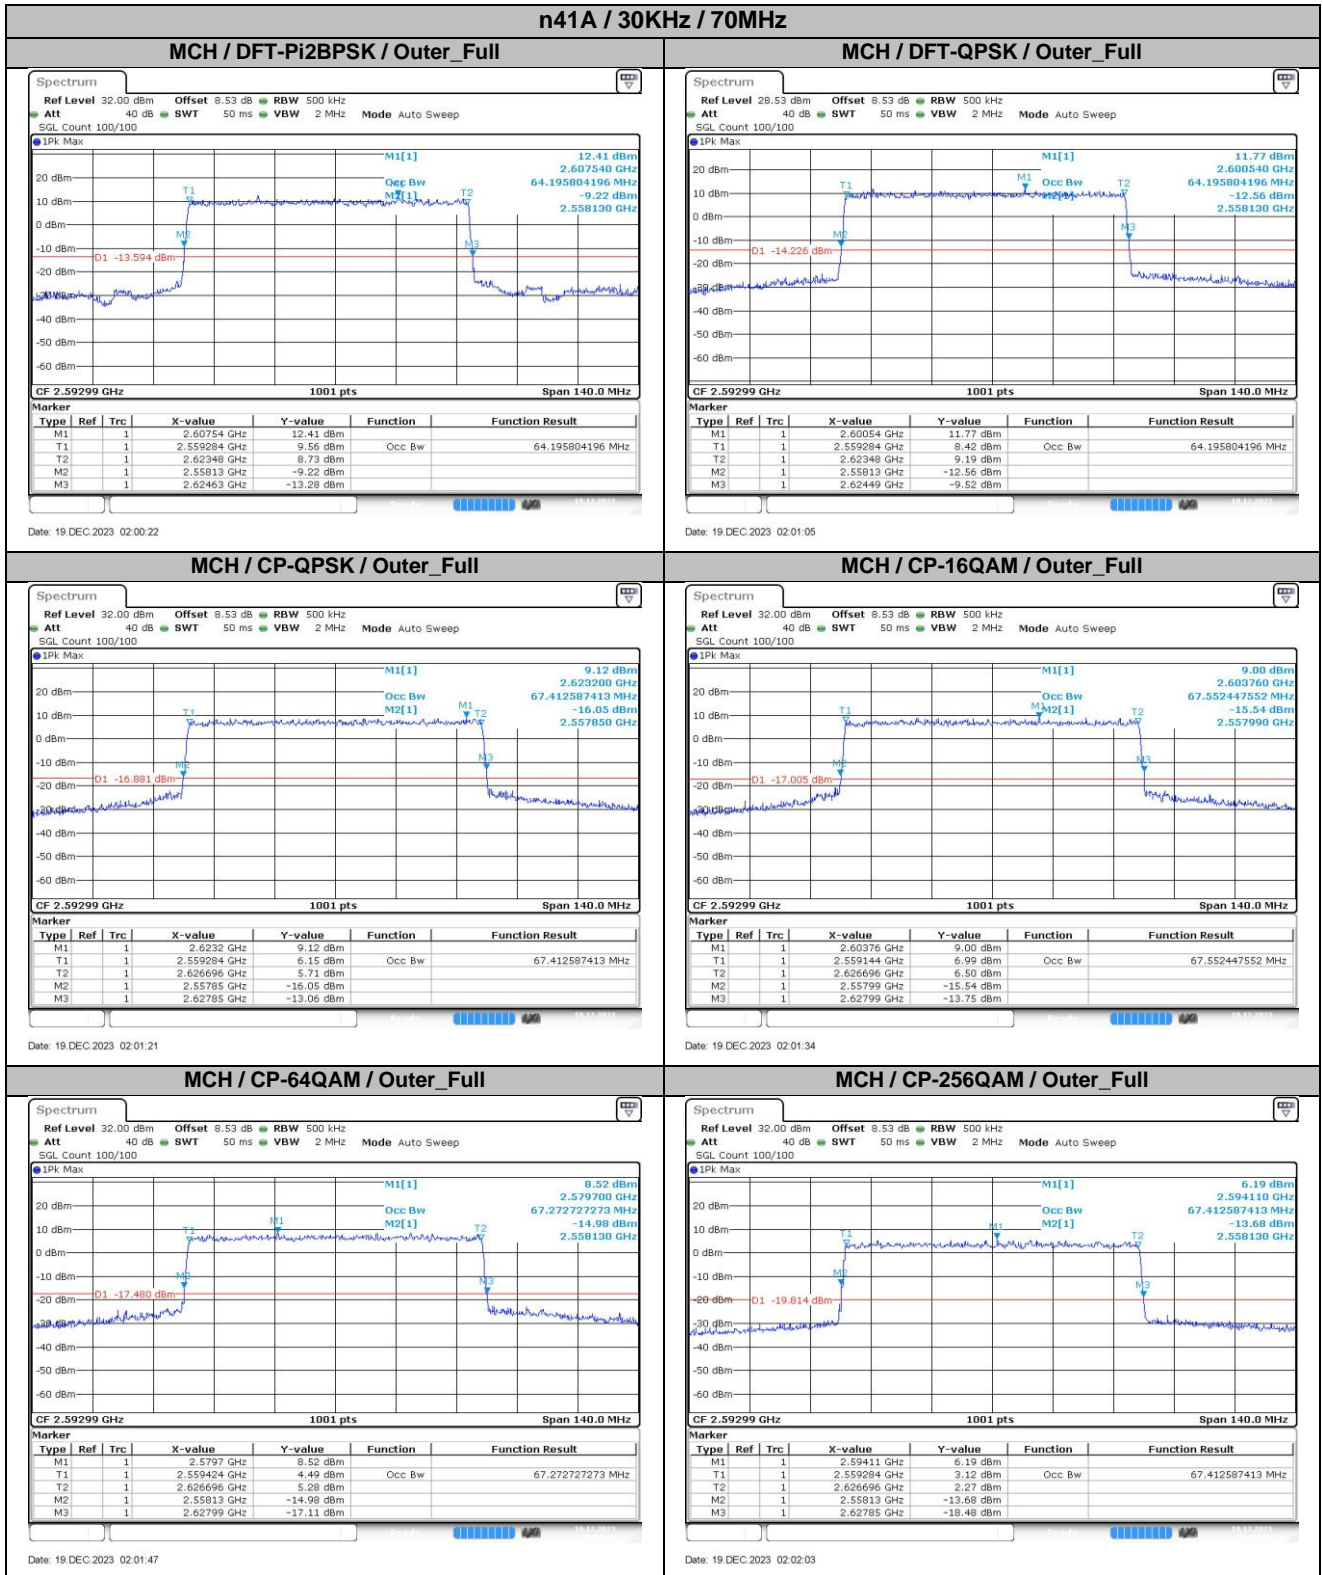

**Appendix
for
n41A
(2496-2690)**

Catalogue

1.	EFFECTIVE ISOTROPIC RADIATED POWER	3
1.1.	TEST RESULTS @ ANT2 (ANTENNA GAIN=-3.80DBI).....	3
2.	PEAK-TO-AVERAGE RATIO	7
2.1.	TEST RESULTS	7
2.2.	TEST PLOTS.....	7
3.	MODULATION CHARACTERISTICS	8
3.1.	TEST PLOTS.....	8
4.	99% OCCUPIED BANDWIDTH & 26DB EMISSION BANDWIDTH	9
4.1.	TEST RESULTS	9
4.2.	TEST PLOTS.....	11
5.	CONDUCTED BAND EDGES	22
5.1.	TEST PLOTS.....	22
6.	CONDUCTED SPURIOUS EMISSION	37
6.1.	TEST PLOTS.....	37
7.	FREQUENCY STABILITY	48
7.1.	TEST RESULTS	48

4.2. Test Plots

5. Conducted Band Edges

5.1. Test Plots

5.1.1. Bandwidth:10MHz