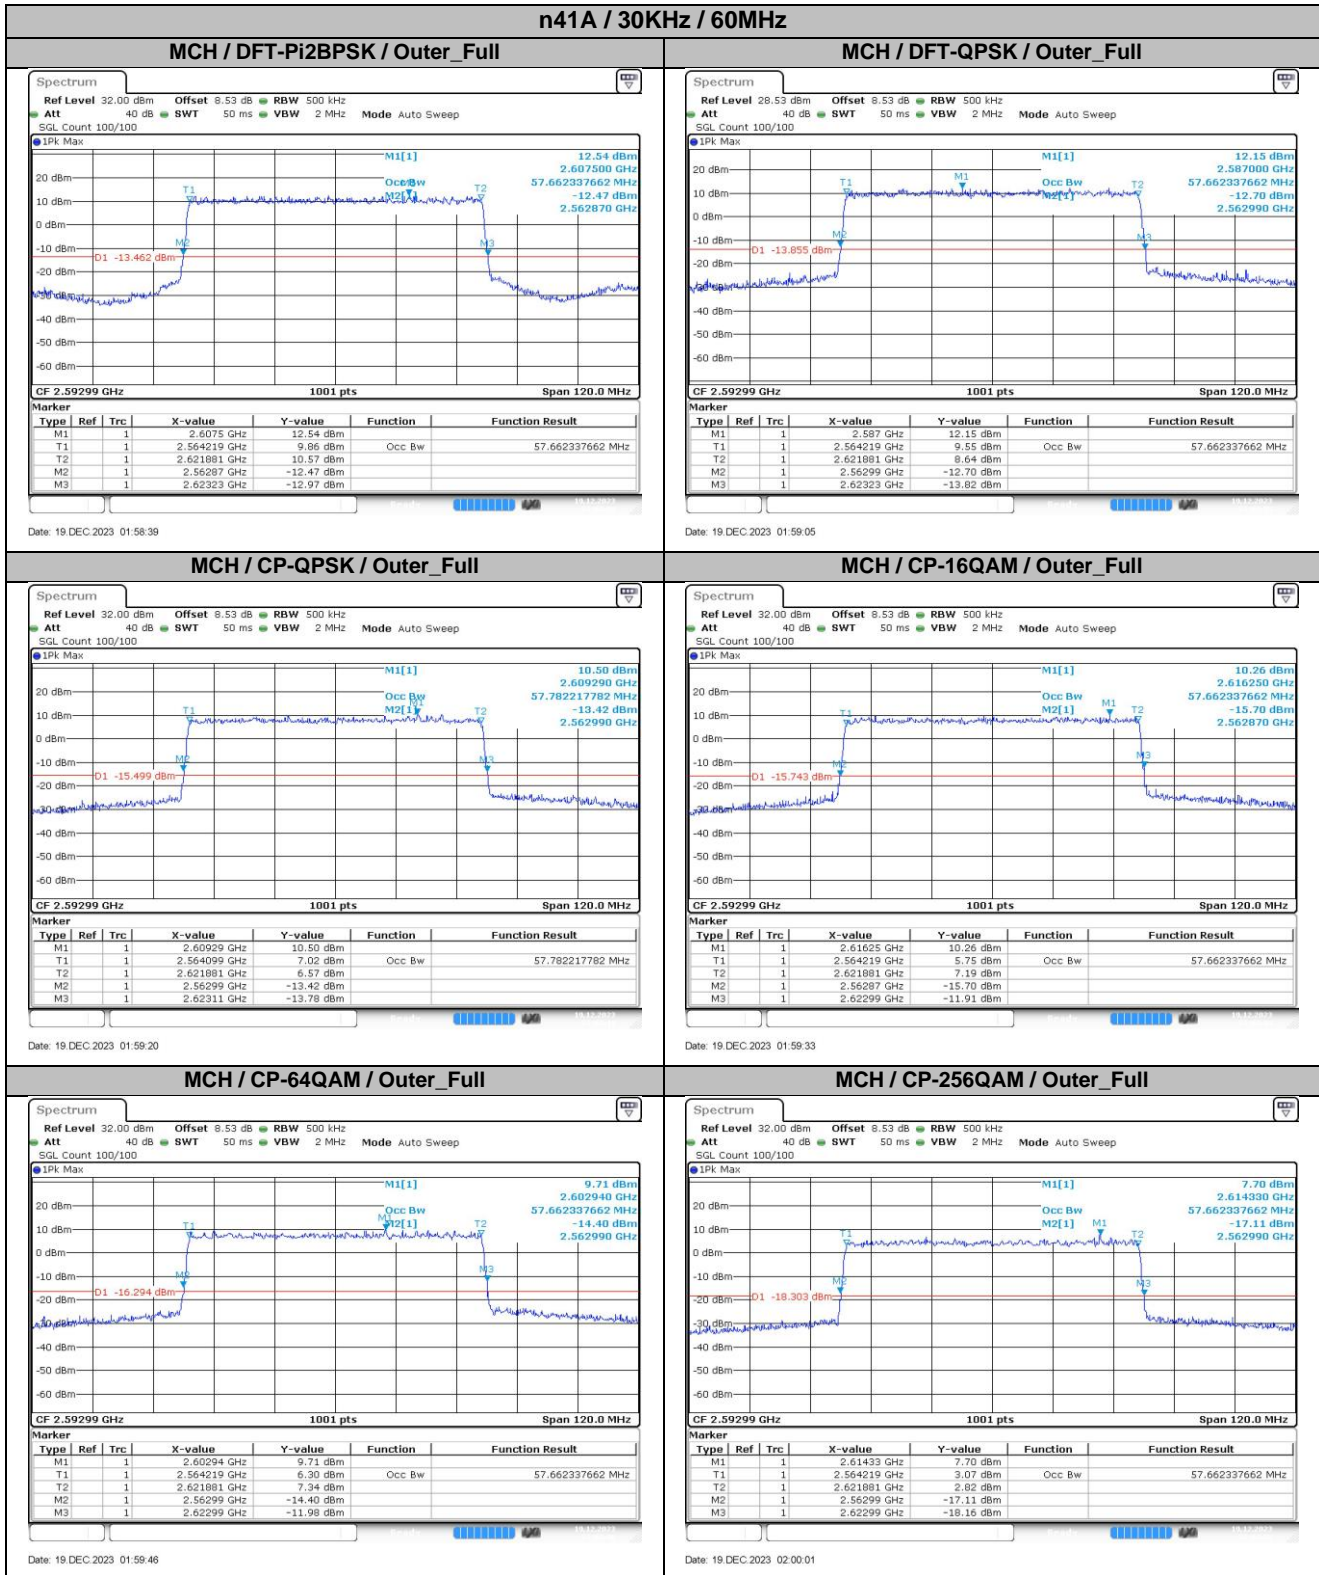

**Appendix
for
n41A
(2496-2690)**

Catalogue

1.	EFFECTIVE ISOTROPIC RADIATED POWER	3
1.1.	TEST RESULTS @ ANT2 (ANTENNA GAIN=-3.80DBI).....	3
2.	PEAK-TO-AVERAGE RATIO	7
2.1.	TEST RESULTS	7
2.2.	TEST PLOTS.....	7
3.	MODULATION CHARACTERISTICS	8
3.1.	TEST PLOTS.....	8
4.	99% OCCUPIED BANDWIDTH & 26DB EMISSION BANDWIDTH	9
4.1.	TEST RESULTS	9
4.2.	TEST PLOTS.....	11
5.	CONDUCTED BAND EDGES	22
5.1.	TEST PLOTS.....	22
6.	CONDUCTED SPURIOUS EMISSION	37
6.1.	TEST PLOTS.....	37
7.	FREQUENCY STABILITY	48
7.1.	TEST RESULTS	48

4.2. Test Plots

5. Conducted Band Edges

5.1. Test Plots

5.1.1. Bandwidth:10MHz