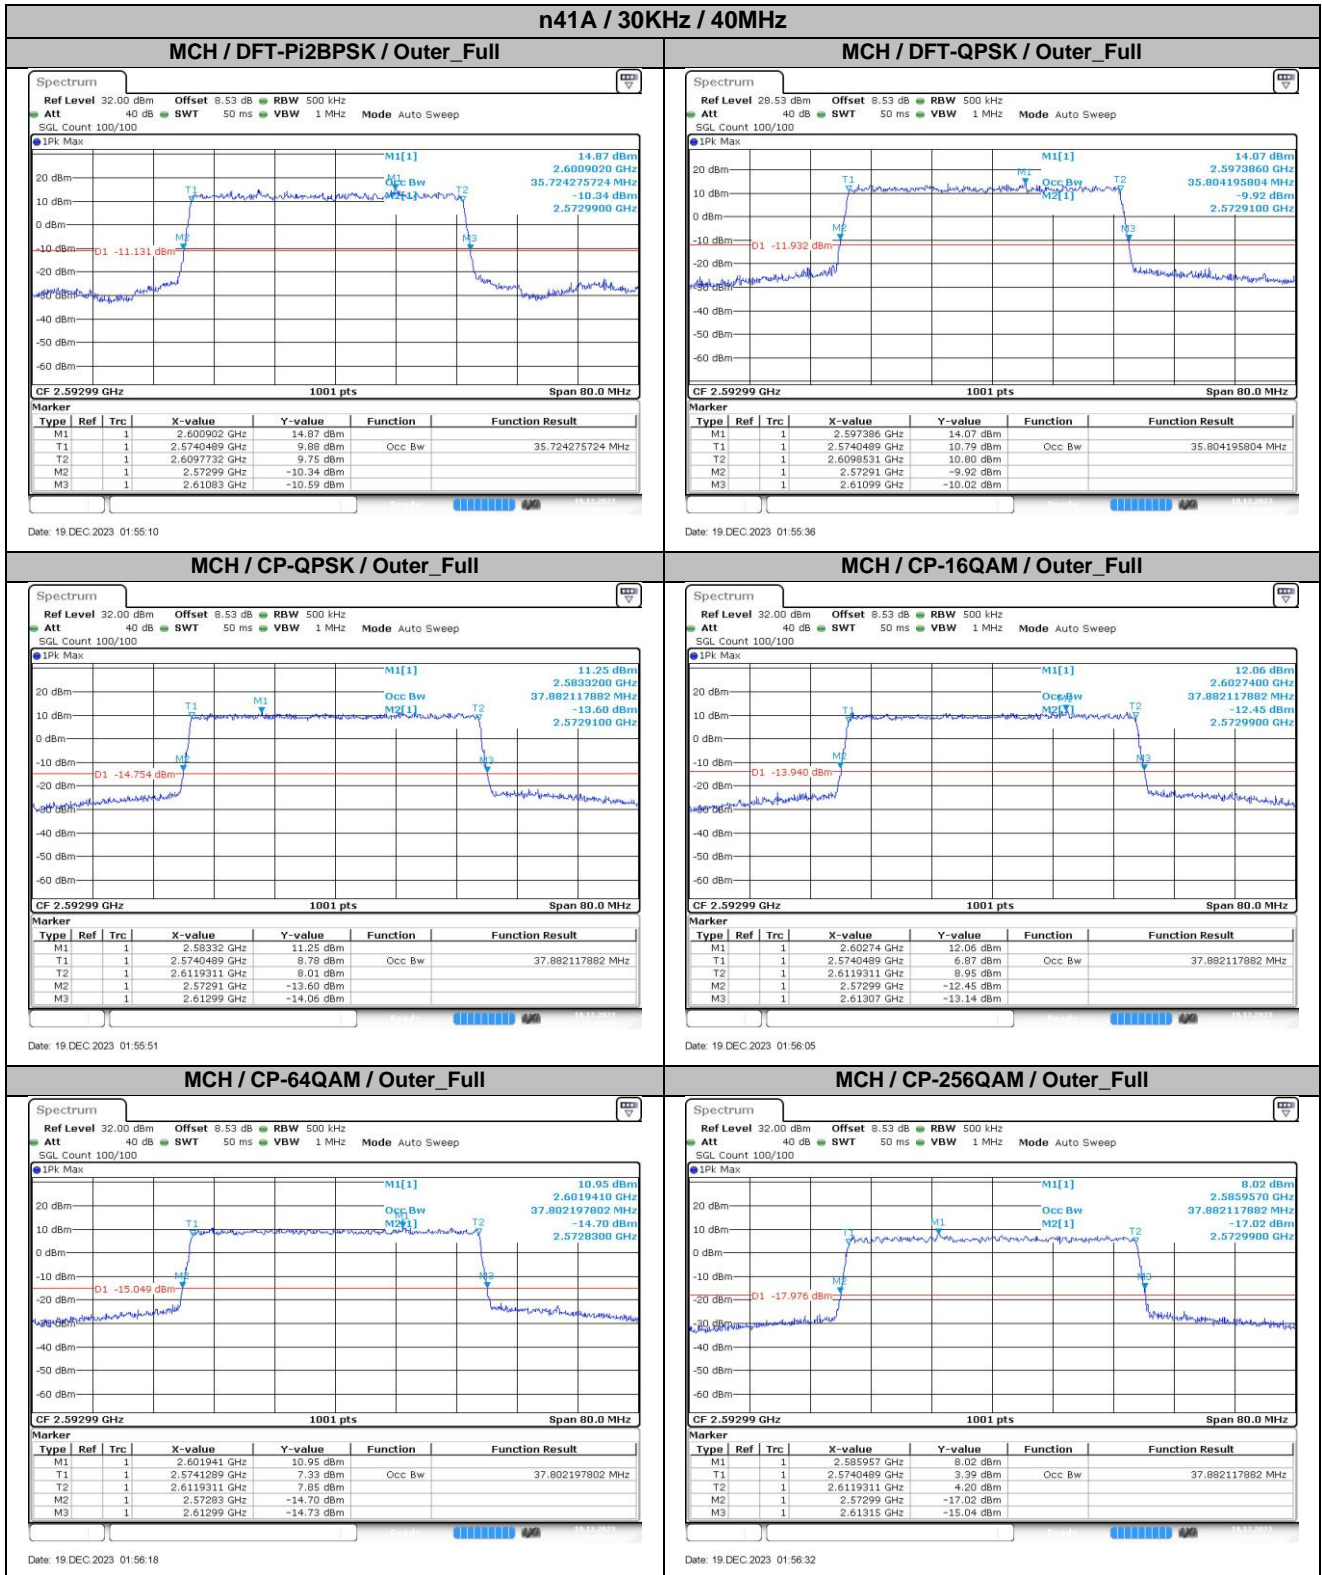

**Appendix
for
n41A
(2496-2690)**

Catalogue

1.	EFFECTIVE ISOTROPIC RADIATED POWER	3
1.1.	TEST RESULTS @ ANT2 (ANTENNA GAIN=-3.80DBI).....	3
2.	PEAK-TO-AVERAGE RATIO	7
2.1.	TEST RESULTS	7
2.2.	TEST PLOTS.....	7
3.	MODULATION CHARACTERISTICS	8
3.1.	TEST PLOTS.....	8
4.	99% OCCUPIED BANDWIDTH & 26DB EMISSION BANDWIDTH	9
4.1.	TEST RESULTS	9
4.2.	TEST PLOTS.....	11
5.	CONDUCTED BAND EDGES	22
5.1.	TEST PLOTS.....	22
6.	CONDUCTED SPURIOUS EMISSION	37
6.1.	TEST PLOTS.....	37
7.	FREQUENCY STABILITY	48
7.1.	TEST RESULTS	48

4.2. Test Plots

5. Conducted Band Edges

5.1. Test Plots

5.1.1. Bandwidth:10MHz