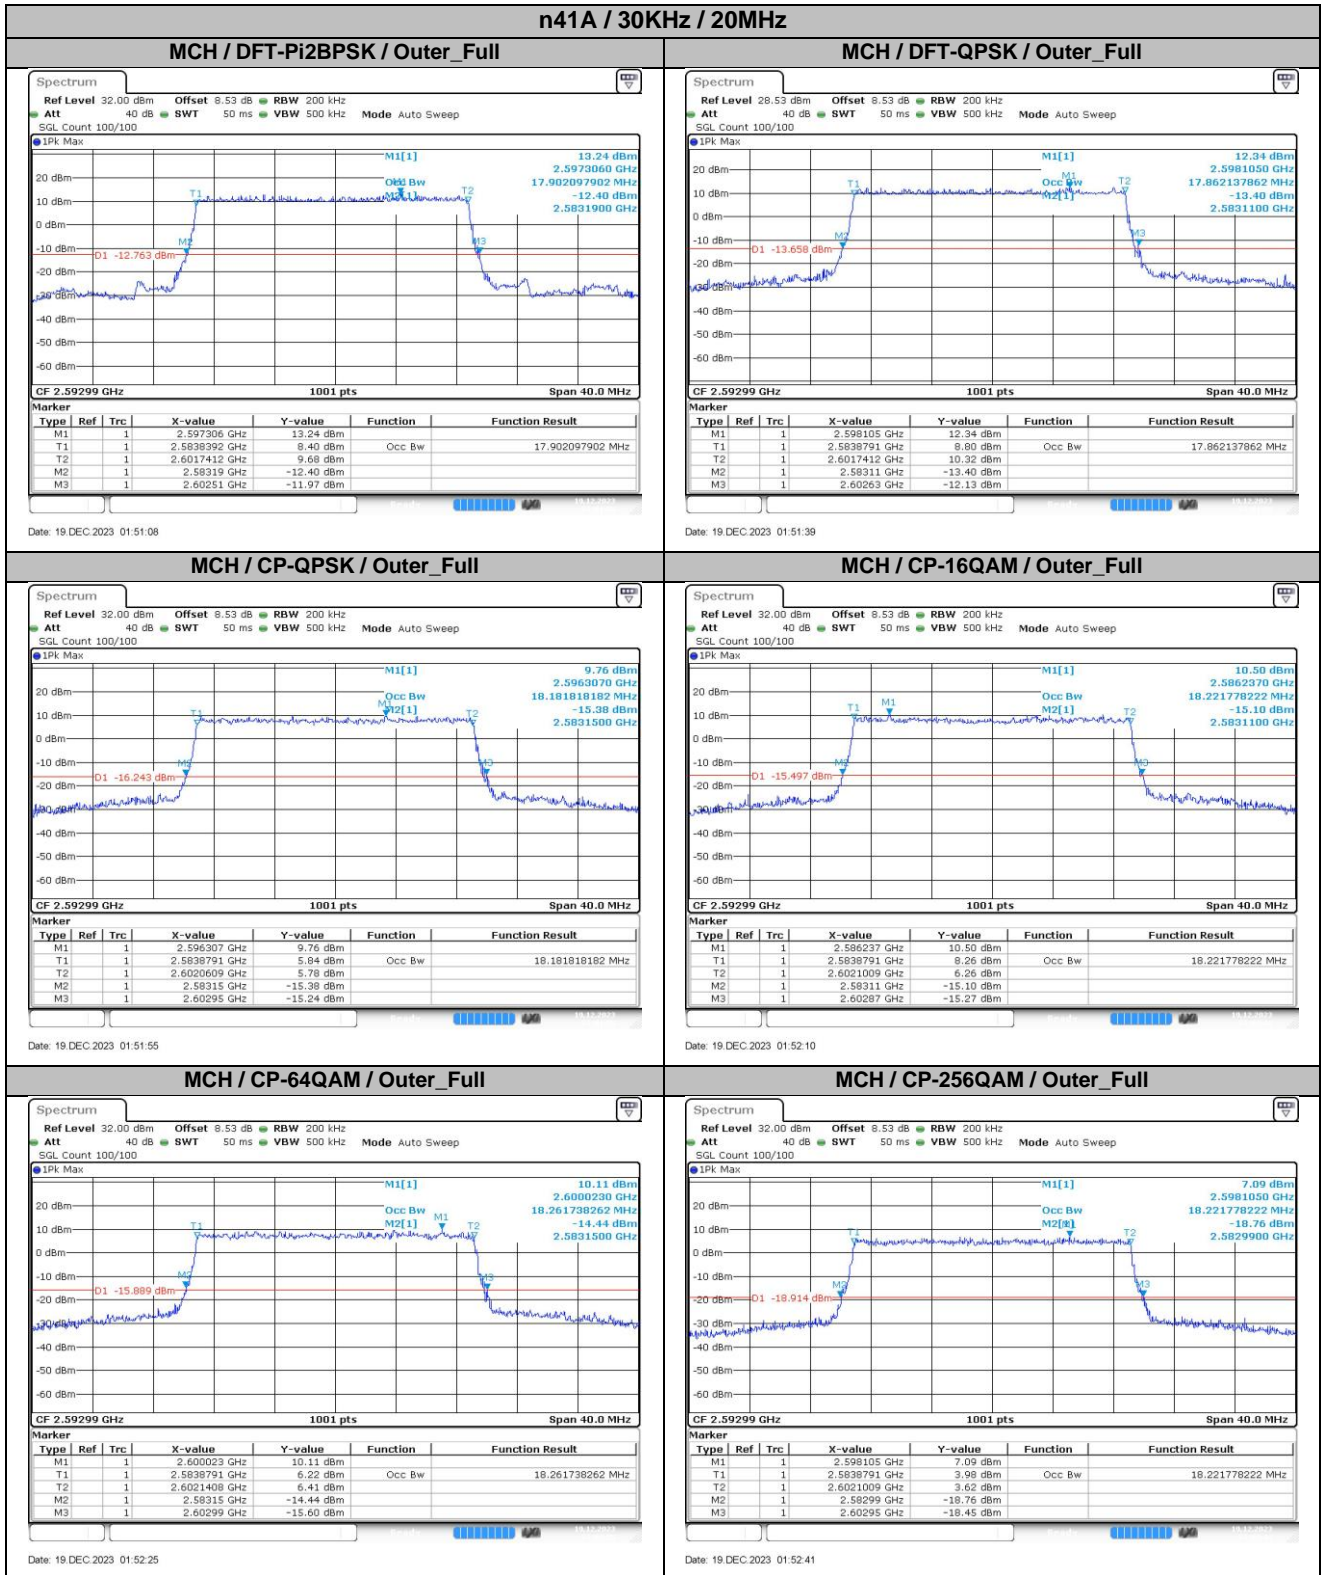

**Appendix
for
n41A
(2496-2690)**

Catalogue

1.	EFFECTIVE ISOTROPIC RADIATED POWER	3
1.1.	TEST RESULTS @ ANT2 (ANTENNA GAIN=-3.80DBI).....	3
2.	PEAK-TO-AVERAGE RATIO	7
2.1.	TEST RESULTS	7
2.2.	TEST PLOTS.....	7
3.	MODULATION CHARACTERISTICS	8
3.1.	TEST PLOTS.....	8
4.	99% OCCUPIED BANDWIDTH & 26DB EMISSION BANDWIDTH	9
4.1.	TEST RESULTS	9
4.2.	TEST PLOTS.....	11
5.	CONDUCTED BAND EDGES	22
5.1.	TEST PLOTS.....	22
6.	CONDUCTED SPURIOUS EMISSION	37
6.1.	TEST PLOTS.....	37
7.	FREQUENCY STABILITY	48
7.1.	TEST RESULTS	48

2.2. Test Plots

3. Modulation Characteristics

3.1. Test Plots

4. 99% Occupied Bandwidth & 26dB Emission Bandwidth

4.1. Test Results

SCS	Bandwidth	Modulation	RB Config	99% Occupied Bandwidth (MHz)	26dB Emission Bandwidth (MHz)	Verdict
30KHz	10MHz	DFT-Pi2BPSK	Outer_Full	8.59	9.86	Pass
30KHz	10MHz	DFT-QPSK	Outer_Full	8.61	9.72	Pass
30KHz	10MHz	CP-QPSK	Outer_Full	8.61	10.04	Pass
30KHz	10MHz	CP-16QAM	Outer_Full	8.59	9.86	Pass
30KHz	10MHz	CP-64QAM	Outer_Full	8.61	10.04	Pass
30KHz	10MHz	CP-256QAM	Outer_Full	8.57	9.78	Pass
30KHz	15MHz	DFT-Pi2BPSK	Outer_Full	12.86	14.37	Pass
30KHz	15MHz	DFT-QPSK	Outer_Full	12.92	14.40	Pass
30KHz	15MHz	CP-QPSK	Outer_Full	13.61	15.21	Pass
30KHz	15MHz	CP-16QAM	Outer_Full	13.61	15.21	Pass
30KHz	15MHz	CP-64QAM	Outer_Full	13.61	15.09	Pass
30KHz	15MHz	CP-256QAM	Outer_Full	13.58	15.12	Pass
30KHz	20MHz	DFT-Pi2BPSK	Outer_Full	17.90	19.32	Pass
30KHz	20MHz	DFT-QPSK	Outer_Full	17.86	19.52	Pass
30KHz	20MHz	CP-QPSK	Outer_Full	18.18	19.80	Pass
30KHz	20MHz	CP-16QAM	Outer_Full	18.22	19.76	Pass
30KHz	20MHz	CP-64QAM	Outer_Full	18.26	19.84	Pass
30KHz	20MHz	CP-256QAM	Outer_Full	18.22	19.96	Pass
30KHz	30MHz	DFT-Pi2BPSK	Outer_Full	26.79	28.38	Pass
30KHz	30MHz	DFT-QPSK	Outer_Full	26.85	28.44	Pass
30KHz	30MHz	CP-QPSK	Outer_Full	27.87	29.76	Pass

4.2. Test Plots

5. Conducted Band Edges

5.1. Test Plots

5.1.1. Bandwidth:10MHz