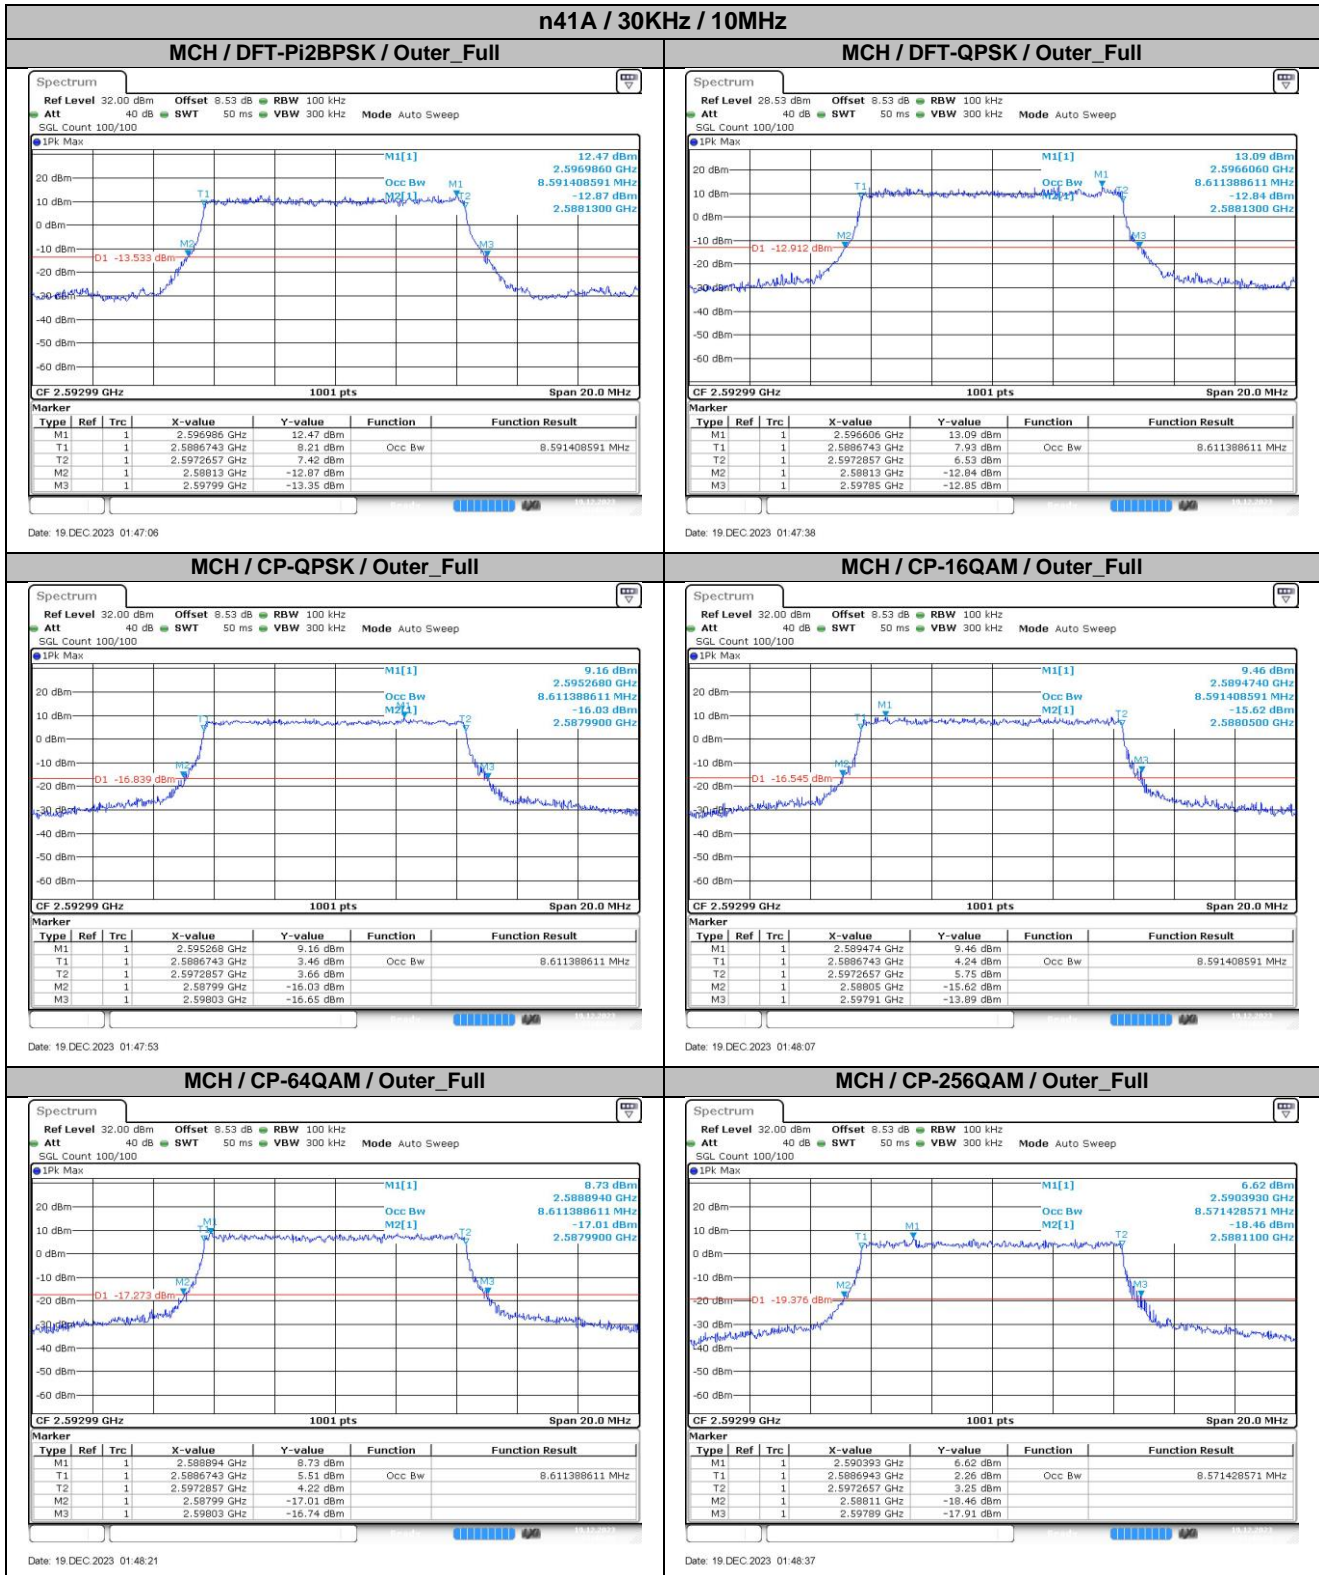

**Appendix
for
n41A
(2496-2690)**

Catalogue

1.	EFFECTIVE ISOTROPIC RADIATED POWER	3
1.1.	TEST RESULTS @ ANT2 (ANTENNA GAIN=-3.80DBI).....	3
2.	PEAK-TO-AVERAGE RATIO	7
2.1.	TEST RESULTS	7
2.2.	TEST PLOTS.....	7
3.	MODULATION CHARACTERISTICS	8
3.1.	TEST PLOTS.....	8
4.	99% OCCUPIED BANDWIDTH & 26DB EMISSION BANDWIDTH	9
4.1.	TEST RESULTS	9
4.2.	TEST PLOTS.....	11
5.	CONDUCTED BAND EDGES	22
5.1.	TEST PLOTS.....	22
6.	CONDUCTED SPURIOUS EMISSION	37
6.1.	TEST PLOTS.....	37
7.	FREQUENCY STABILITY	48
7.1.	TEST RESULTS	48

2.2. Test Plots

3. Modulation Characteristics

3.1. Test Plots

4. 99% Occupied Bandwidth & 26dB Emission Bandwidth

4.1. Test Results

SCS	Bandwidth	Modulation	RB Config	99% Occupied Bandwidth (MHz)	26dB Emission Bandwidth (MHz)	Verdict
30KHz	10MHz	DFT-Pi2BPSK	Outer_Full	8.59	9.86	Pass
30KHz	10MHz	DFT-QPSK	Outer_Full	8.61	9.72	Pass
30KHz	10MHz	CP-QPSK	Outer_Full	8.61	10.04	Pass
30KHz	10MHz	CP-16QAM	Outer_Full	8.59	9.86	Pass
30KHz	10MHz	CP-64QAM	Outer_Full	8.61	10.04	Pass
30KHz	10MHz	CP-256QAM	Outer_Full	8.57	9.78	Pass
30KHz	15MHz	DFT-Pi2BPSK	Outer_Full	12.86	14.37	Pass
30KHz	15MHz	DFT-QPSK	Outer_Full	12.92	14.40	Pass
30KHz	15MHz	CP-QPSK	Outer_Full	13.61	15.21	Pass
30KHz	15MHz	CP-16QAM	Outer_Full	13.61	15.21	Pass
30KHz	15MHz	CP-64QAM	Outer_Full	13.61	15.09	Pass
30KHz	15MHz	CP-256QAM	Outer_Full	13.58	15.12	Pass
30KHz	20MHz	DFT-Pi2BPSK	Outer_Full	17.90	19.32	Pass
30KHz	20MHz	DFT-QPSK	Outer_Full	17.86	19.52	Pass
30KHz	20MHz	CP-QPSK	Outer_Full	18.18	19.80	Pass
30KHz	20MHz	CP-16QAM	Outer_Full	18.22	19.76	Pass
30KHz	20MHz	CP-64QAM	Outer_Full	18.26	19.84	Pass
30KHz	20MHz	CP-256QAM	Outer_Full	18.22	19.96	Pass
30KHz	30MHz	DFT-Pi2BPSK	Outer_Full	26.79	28.38	Pass
30KHz	30MHz	DFT-QPSK	Outer_Full	26.85	28.44	Pass
30KHz	30MHz	CP-QPSK	Outer_Full	27.87	29.76	Pass

4.2. Test Plots

5. Conducted Band Edges

5.1. Test Plots

5.1.1. Bandwidth:10MHz