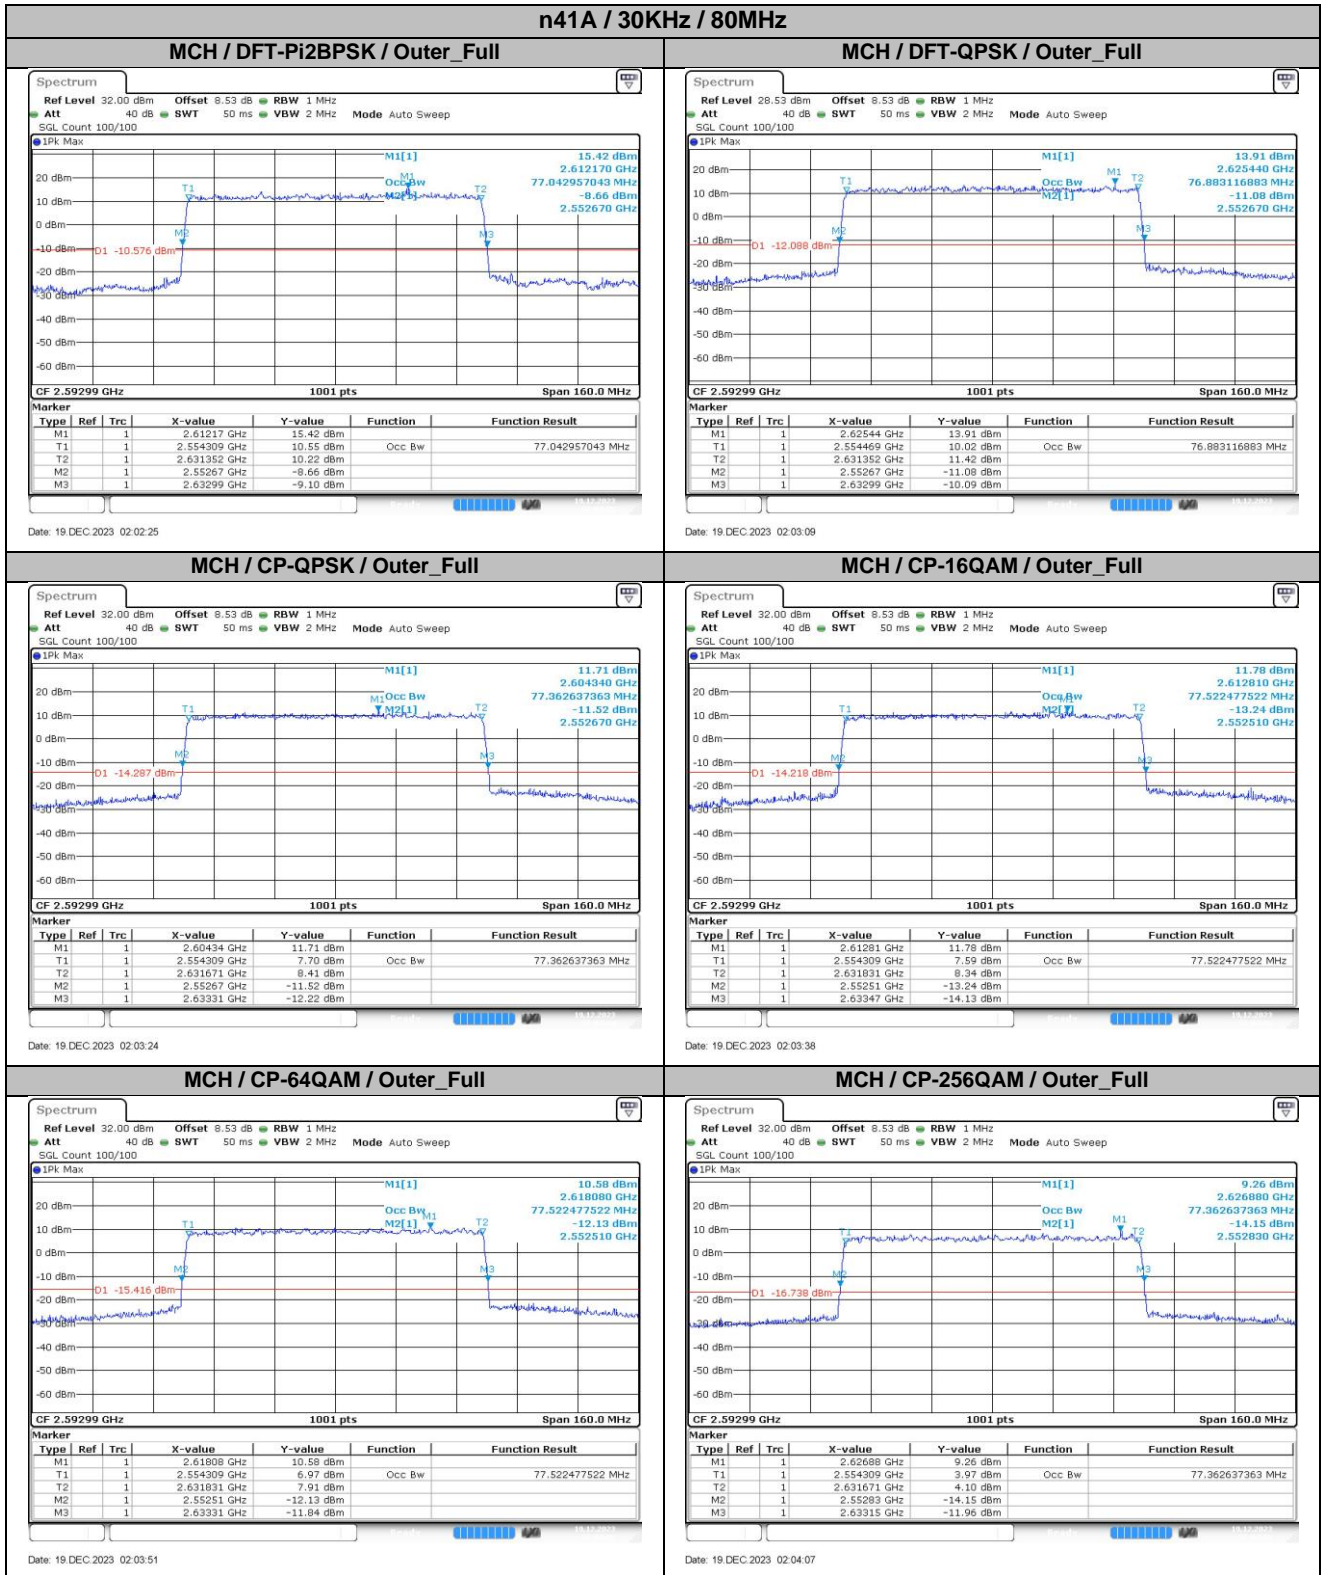

**Appendix
for
n41A
(2496-2690)**

Catalogue

1.	EFFECTIVE ISOTROPIC RADIATED POWER	3
1.1.	TEST RESULTS @ ANT2 (ANTENNA GAIN=-3.80DBI).....	3
2.	PEAK-TO-AVERAGE RATIO	7
2.1.	TEST RESULTS	7
2.2.	TEST PLOTS.....	7
3.	MODULATION CHARACTERISTICS	8
3.1.	TEST PLOTS.....	8
4.	99% OCCUPIED BANDWIDTH & 26DB EMISSION BANDWIDTH	9
4.1.	TEST RESULTS	9
4.2.	TEST PLOTS.....	11
5.	CONDUCTED BAND EDGES	22
5.1.	TEST PLOTS.....	22
6.	CONDUCTED SPURIOUS EMISSION	37
6.1.	TEST PLOTS.....	37
7.	FREQUENCY STABILITY	48
7.1.	TEST RESULTS	48

4.2. Test Plots

5. Conducted Band Edges

5.1. Test Plots

5.1.1. Bandwidth:10MHz