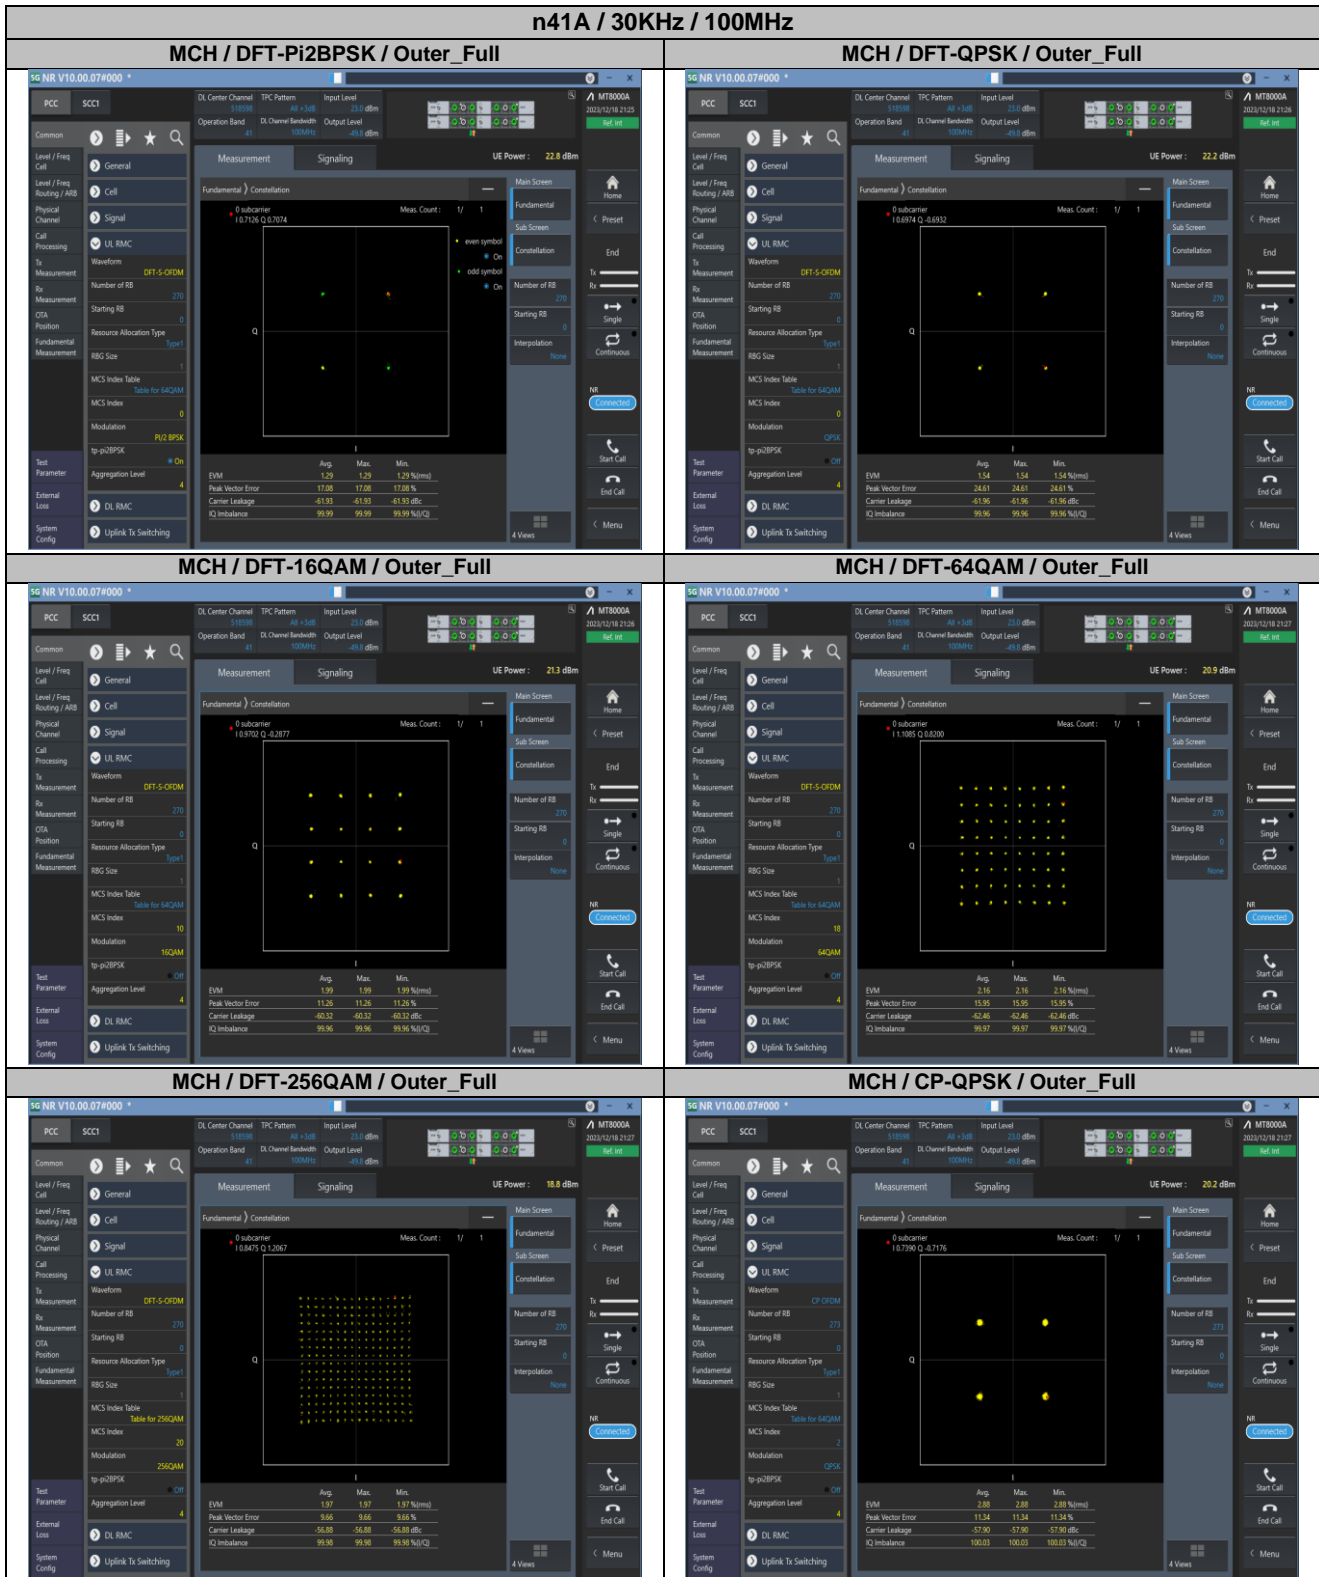

3. Modulation Characteristics

3.1. Test Plots