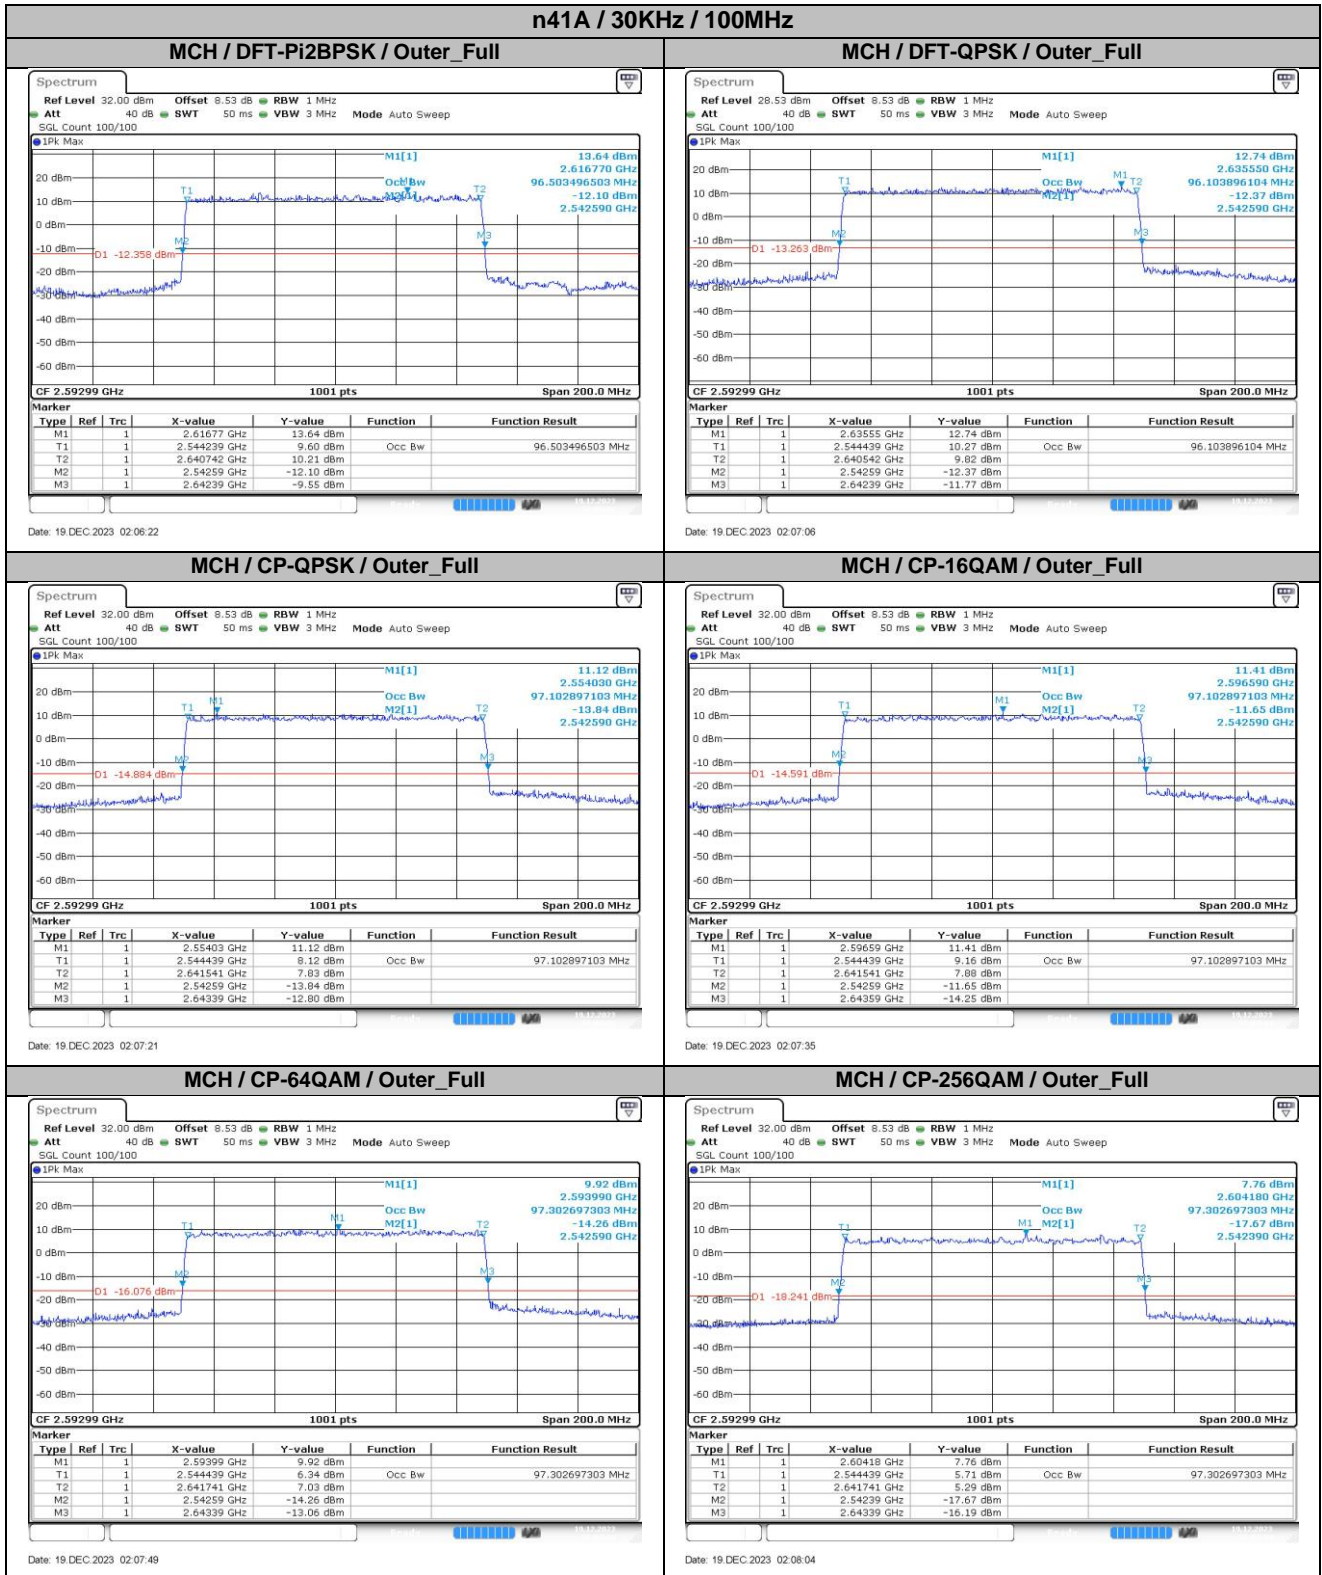

**Appendix
for
n41A
(2496-2690)**

Catalogue

1.	EFFECTIVE ISOTROPIC RADIATED POWER	3
1.1.	TEST RESULTS @ ANT2 (ANTENNA GAIN=-3.80DBI).....	3
2.	PEAK-TO-AVERAGE RATIO	7
2.1.	TEST RESULTS	7
2.2.	TEST PLOTS.....	7
3.	MODULATION CHARACTERISTICS	8
3.1.	TEST PLOTS.....	8
4.	99% OCCUPIED BANDWIDTH & 26DB EMISSION BANDWIDTH	9
4.1.	TEST RESULTS	9
4.2.	TEST PLOTS.....	11
5.	CONDUCTED BAND EDGES	22
5.1.	TEST PLOTS.....	22
6.	CONDUCTED SPURIOUS EMISSION	37
6.1.	TEST PLOTS.....	37
7.	FREQUENCY STABILITY	48
7.1.	TEST RESULTS	48

4.2. Test Plots

5. Conducted Band Edges

5.1. Test Plots

5.1.1. Bandwidth:10MHz