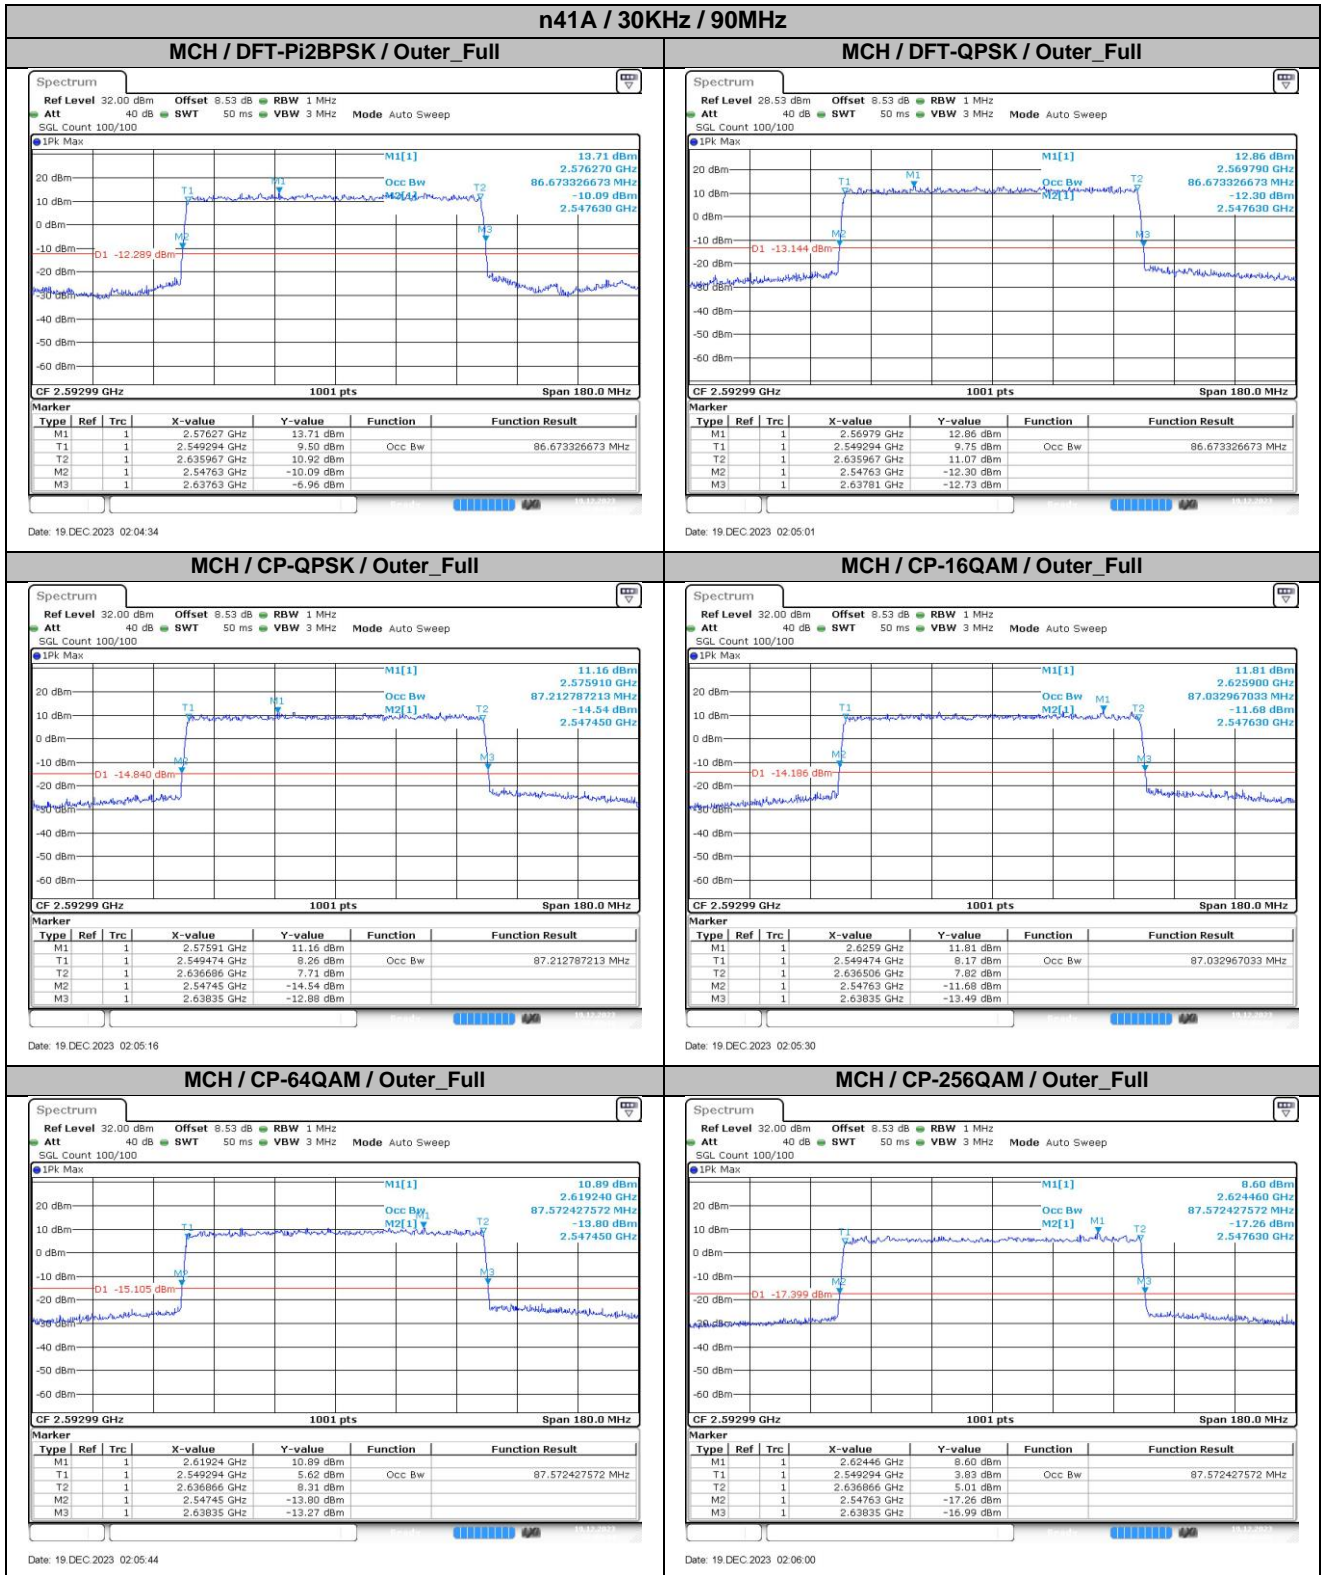

**Appendix
for
n41A
(2496-2690)**

Catalogue

1.	EFFECTIVE ISOTROPIC RADIATED POWER	3
1.1.	TEST RESULTS @ ANT2 (ANTENNA GAIN=-3.80DBI).....	3
2.	PEAK-TO-AVERAGE RATIO	7
2.1.	TEST RESULTS	7
2.2.	TEST PLOTS.....	7
3.	MODULATION CHARACTERISTICS	8
3.1.	TEST PLOTS.....	8
4.	99% OCCUPIED BANDWIDTH & 26DB EMISSION BANDWIDTH	9
4.1.	TEST RESULTS	9
4.2.	TEST PLOTS.....	11
5.	CONDUCTED BAND EDGES	22
5.1.	TEST PLOTS.....	22
6.	CONDUCTED SPURIOUS EMISSION	37
6.1.	TEST PLOTS.....	37
7.	FREQUENCY STABILITY	48
7.1.	TEST RESULTS	48

4.2. Test Plots

5. Conducted Band Edges

5.1. Test Plots

5.1.1. Bandwidth:10MHz