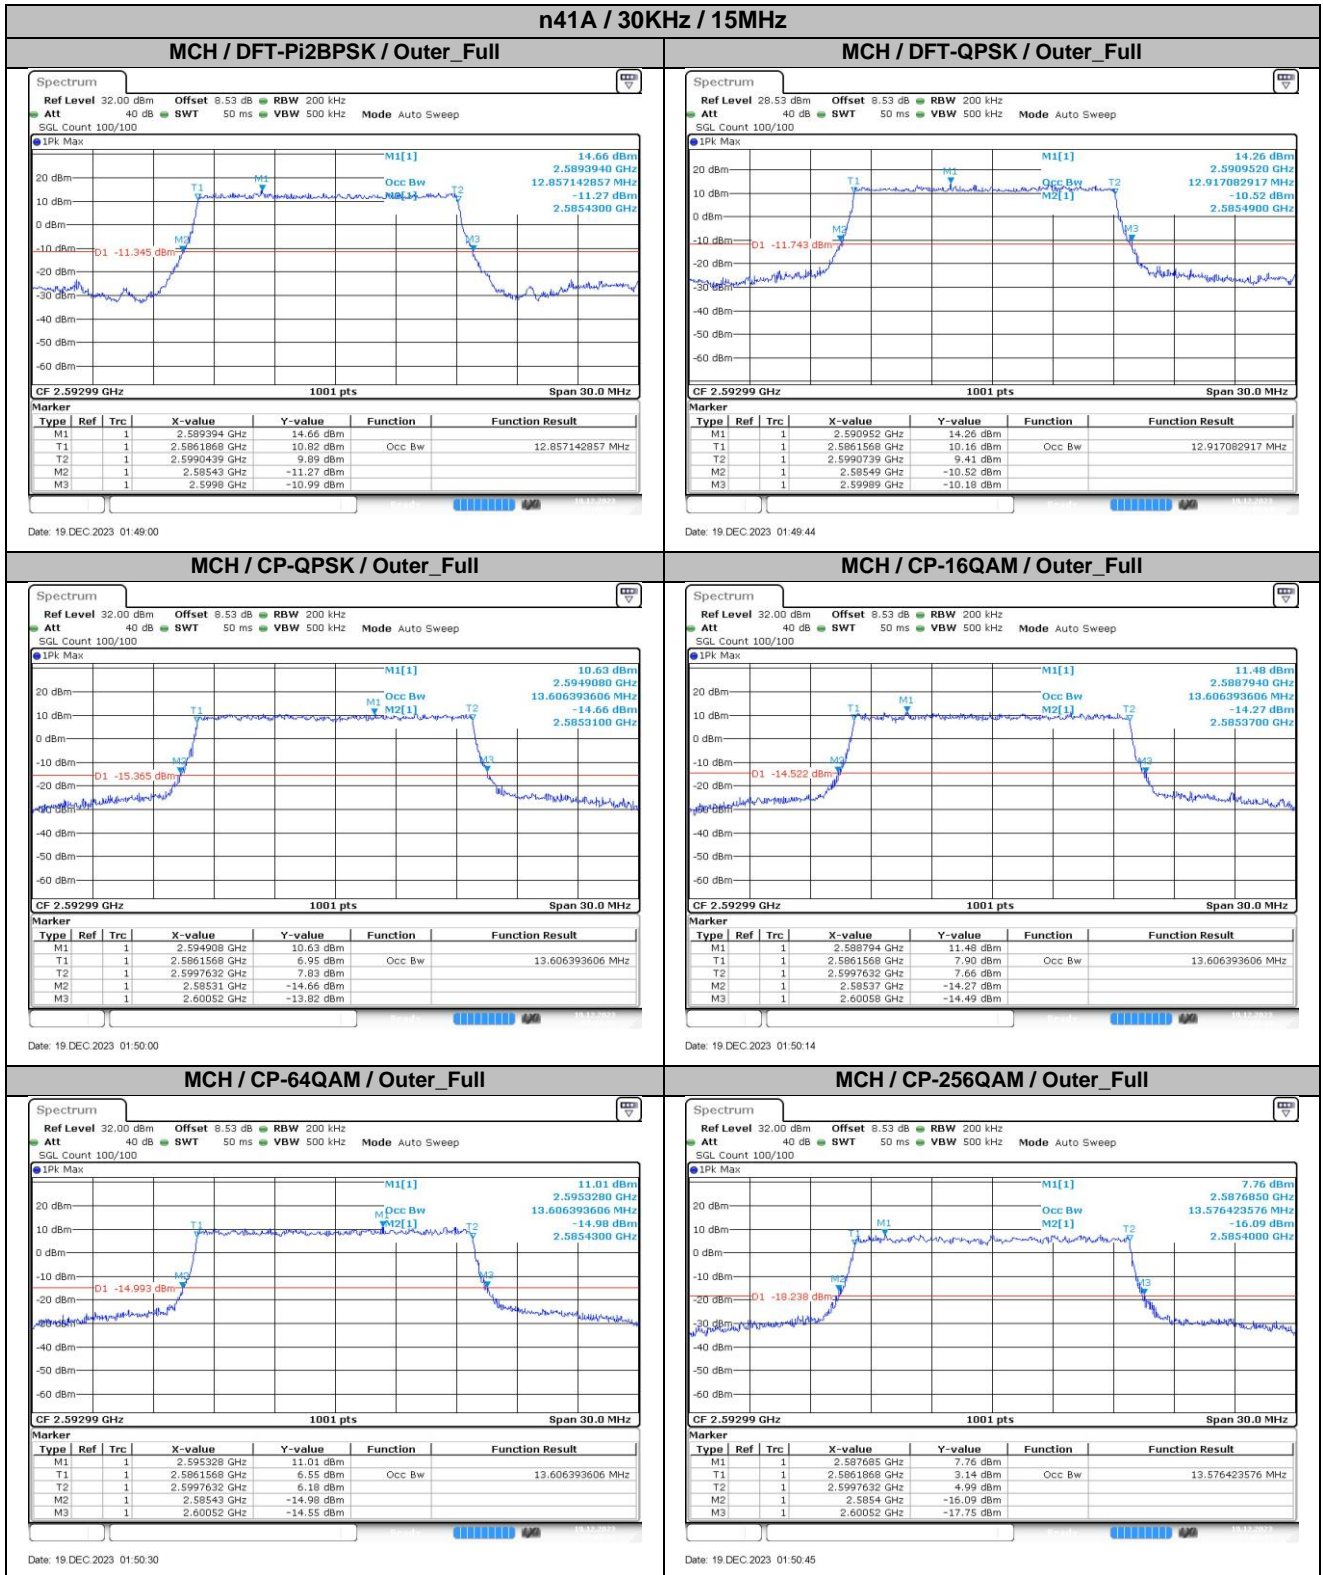

**Appendix
for
n41A
(2496-2690)**

Catalogue

1.	EFFECTIVE ISOTROPIC RADIATED POWER	3
1.1.	TEST RESULTS @ ANT2 (ANTENNA GAIN=-3.80DBI).....	3
2.	PEAK-TO-AVERAGE RATIO	7
2.1.	TEST RESULTS	7
2.2.	TEST PLOTS.....	7
3.	MODULATION CHARACTERISTICS	8
3.1.	TEST PLOTS.....	8
4.	99% OCCUPIED BANDWIDTH & 26DB EMISSION BANDWIDTH	9
4.1.	TEST RESULTS	9
4.2.	TEST PLOTS.....	11
5.	CONDUCTED BAND EDGES	22
5.1.	TEST PLOTS.....	22
6.	CONDUCTED SPURIOUS EMISSION	37
6.1.	TEST PLOTS.....	37
7.	FREQUENCY STABILITY	48
7.1.	TEST RESULTS	48

2.2. Test Plots

3. Modulation Characteristics

3.1. Test Plots

4. 99% Occupied Bandwidth & 26dB Emission Bandwidth

4.1. Test Results

SCS	Bandwidth	Modulation	RB Config	99% Occupied Bandwidth (MHz)	26dB Emission Bandwidth (MHz)	Verdict
30KHz	10MHz	DFT-Pi2BPSK	Outer_Full	8.59	9.86	Pass
30KHz	10MHz	DFT-QPSK	Outer_Full	8.61	9.72	Pass
30KHz	10MHz	CP-QPSK	Outer_Full	8.61	10.04	Pass
30KHz	10MHz	CP-16QAM	Outer_Full	8.59	9.86	Pass
30KHz	10MHz	CP-64QAM	Outer_Full	8.61	10.04	Pass
30KHz	10MHz	CP-256QAM	Outer_Full	8.57	9.78	Pass
30KHz	15MHz	DFT-Pi2BPSK	Outer_Full	12.86	14.37	Pass
30KHz	15MHz	DFT-QPSK	Outer_Full	12.92	14.40	Pass
30KHz	15MHz	CP-QPSK	Outer_Full	13.61	15.21	Pass
30KHz	15MHz	CP-16QAM	Outer_Full	13.61	15.21	Pass
30KHz	15MHz	CP-64QAM	Outer_Full	13.61	15.09	Pass
30KHz	15MHz	CP-256QAM	Outer_Full	13.58	15.12	Pass
30KHz	20MHz	DFT-Pi2BPSK	Outer_Full	17.90	19.32	Pass
30KHz	20MHz	DFT-QPSK	Outer_Full	17.86	19.52	Pass
30KHz	20MHz	CP-QPSK	Outer_Full	18.18	19.80	Pass
30KHz	20MHz	CP-16QAM	Outer_Full	18.22	19.76	Pass
30KHz	20MHz	CP-64QAM	Outer_Full	18.26	19.84	Pass
30KHz	20MHz	CP-256QAM	Outer_Full	18.22	19.96	Pass
30KHz	30MHz	DFT-Pi2BPSK	Outer_Full	26.79	28.38	Pass
30KHz	30MHz	DFT-QPSK	Outer_Full	26.85	28.44	Pass
30KHz	30MHz	CP-QPSK	Outer_Full	27.87	29.76	Pass

4.2. Test Plots

5. Conducted Band Edges

5.1. Test Plots

5.1.1. Bandwidth:10MHz