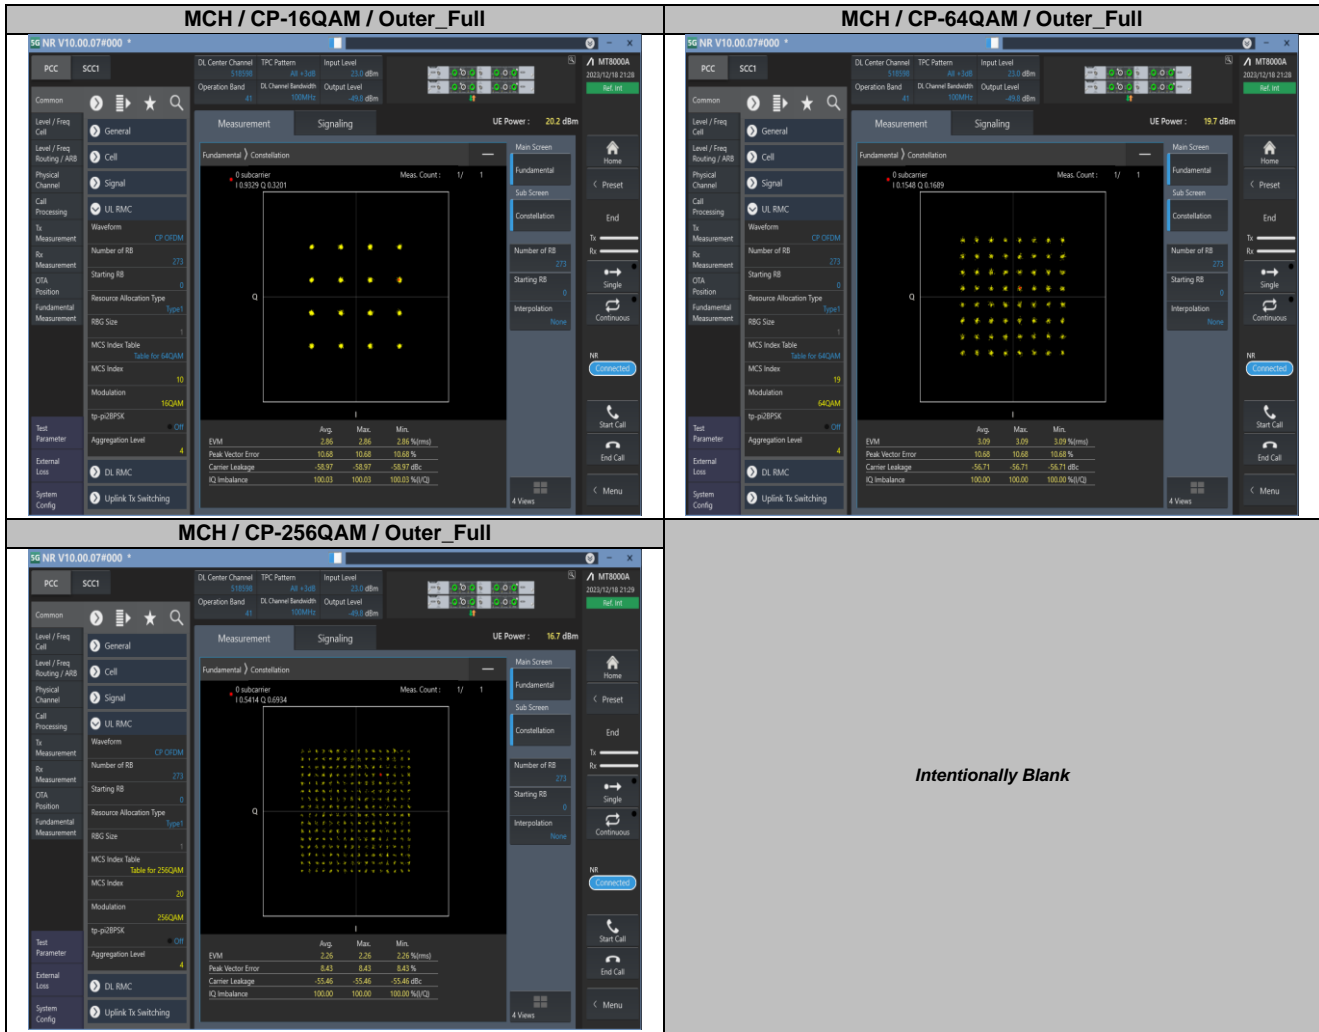

4. 99% Occupied Bandwidth & 26dB Emission Bandwidth

4.1. Test Results

SCS	Bandwidth	Modulation	RB Config	99% Occupied Bandwidth (MHz)	26dB Emission Bandwidth (MHz)	Verdict
30KHz	10MHz	DFT-Pi2BPSK	Outer_Full	8.59	9.86	Pass
30KHz	10MHz	DFT-QPSK	Outer_Full	8.61	9.72	Pass
30KHz	10MHz	CP-QPSK	Outer_Full	8.61	10.04	Pass
30KHz	10MHz	CP-16QAM	Outer_Full	8.59	9.86	Pass
30KHz	10MHz	CP-64QAM	Outer_Full	8.61	10.04	Pass
30KHz	10MHz	CP-256QAM	Outer_Full	8.57	9.78	Pass
30KHz	15MHz	DFT-Pi2BPSK	Outer_Full	12.86	14.37	Pass
30KHz	15MHz	DFT-QPSK	Outer_Full	12.92	14.40	Pass
30KHz	15MHz	CP-QPSK	Outer_Full	13.61	15.21	Pass
30KHz	15MHz	CP-16QAM	Outer_Full	13.61	15.21	Pass
30KHz	15MHz	CP-64QAM	Outer_Full	13.61	15.09	Pass
30KHz	15MHz	CP-256QAM	Outer_Full	13.58	15.12	Pass
30KHz	20MHz	DFT-Pi2BPSK	Outer_Full	17.90	19.32	Pass
30KHz	20MHz	DFT-QPSK	Outer_Full	17.86	19.52	Pass
30KHz	20MHz	CP-QPSK	Outer_Full	18.18	19.80	Pass
30KHz	20MHz	CP-16QAM	Outer_Full	18.22	19.76	Pass
30KHz	20MHz	CP-64QAM	Outer_Full	18.26	19.84	Pass
30KHz	20MHz	CP-256QAM	Outer_Full	18.22	19.96	Pass
30KHz	30MHz	DFT-Pi2BPSK	Outer_Full	26.79	28.38	Pass
30KHz	30MHz	DFT-QPSK	Outer_Full	26.85	28.44	Pass
30KHz	30MHz	CP-QPSK	Outer_Full	27.87	29.76	Pass