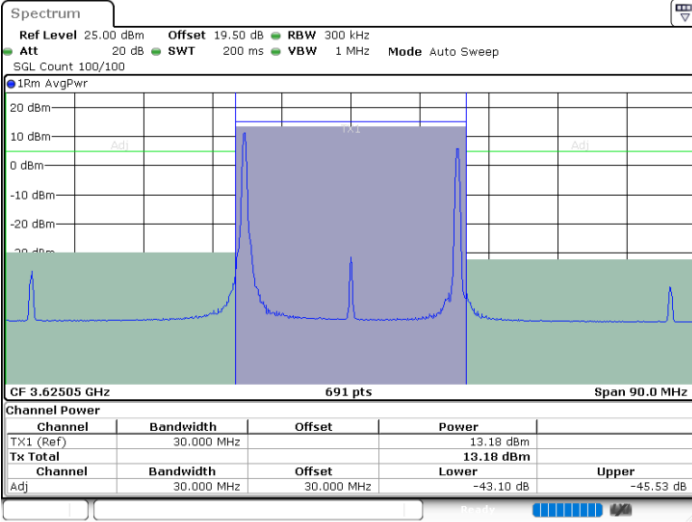

LTE Band 48C / 20MHz+10MHz

16QAM

Middle Channel / 1RB0 and 1RB49

Middle Channel / 1RB99 and 1RB0

Date: 29.FEB.2024 02:16:27