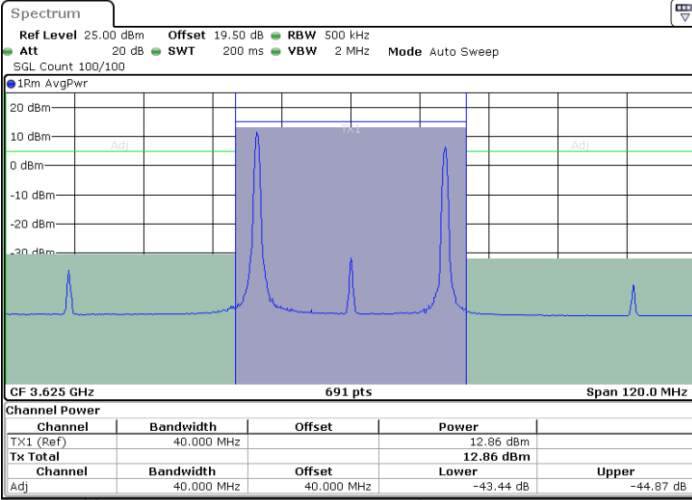

LTE Band 48C / 20MHz+15MHz

64QAM

Middle Channel / 1RB0 and 1RB74

Middle Channel / 1RB99 and 1RB0

Date: 29.FEB.2024 03:31:53