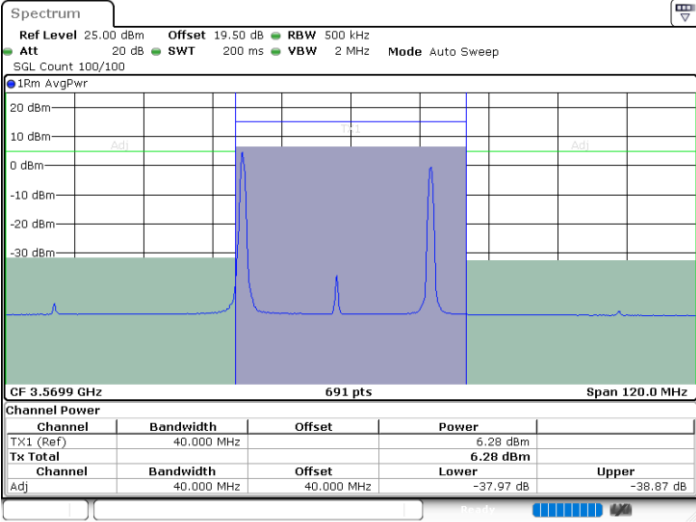

Date: 29.FEB.2024 02:15:39

Date: 29.FEB.2024 02:20:04

Middle Channel / FullIRB

N/A

Date: 29.FEB.2024 02:14:31

LTE Band 48C / 20MHz+10MHz

64QAM

Highest Channel / 1RB0 and 1RB49

Highest Channel / 1RB99 and 1RB0

Date: 29.FEB.2024 02:40:15

Date: 29.FEB.2024 02:44:37

Highest Channel / FullRB

N/A

Date: 29.FEB.2024 02:39:08

LTE Band 48C / 20MHz+15MHz

64QAM

Lowest Channel / 1RB0 and 1RB74

Lowest Channel / 1RB99 and 1RB0

Date: 29.FEB.2024 03:42:27

Date: 29.FEB.2024 03:49:24

Lowest Channel / FullIRB

N/A

Date: 29.FEB.2024 03:41:19

LTE Band 48C / 20MHz+15MHz