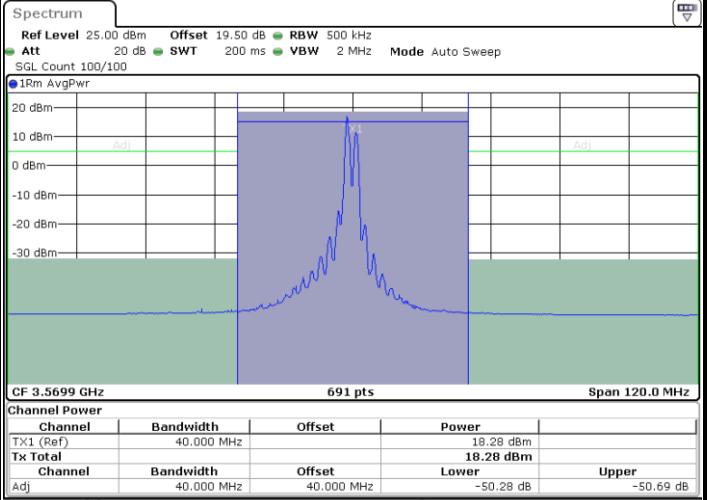

Date: 29.FEB.2024 02:38:19

LTE Band 48C / 20MHz+15MHz

16QAM

Lowest Channel / 1RB0 and 1RB74

Lowest Channel / 1RB99 and 1RB0

Date: 29.FEB.2024 03:43:15

Date: 29.FEB.2024 03:47:08

Lowest Channel / FullIRB