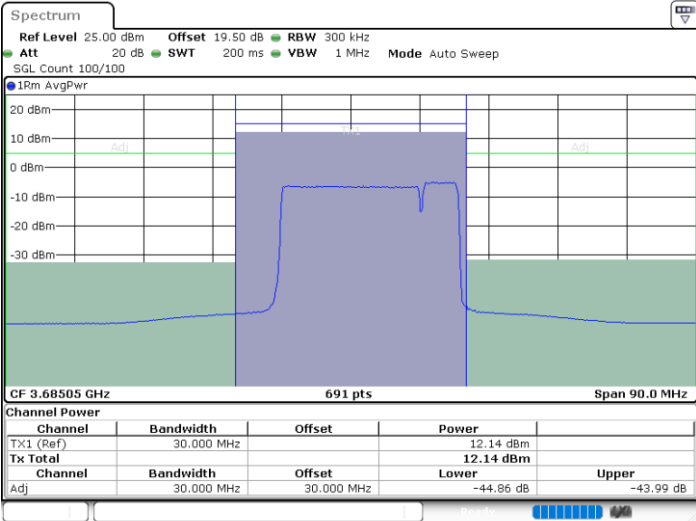

N/A

Date: 29.FEB.2024 01:01:30

LTE Band 48C / 20MHz+5MHz

64QAM

Highest Channel / 1RB0 and 1RB24

Highest Channel / 1RB99 and 1RB0

Date: 29.FEB.2024 01:23:02

Date: 29.FEB.2024 01:28:28

Highest Channel / FullIRB

N/A

Date: 29.FEB.2024 01:20:48

LTE Band 48C / 20MHz+10MHz

64QAM

Lowest Channel / 1RB0 and 1RB49

Lowest Channel / 1RB99 and 1RB0

Date: 29.FEB.2024 02:27:41