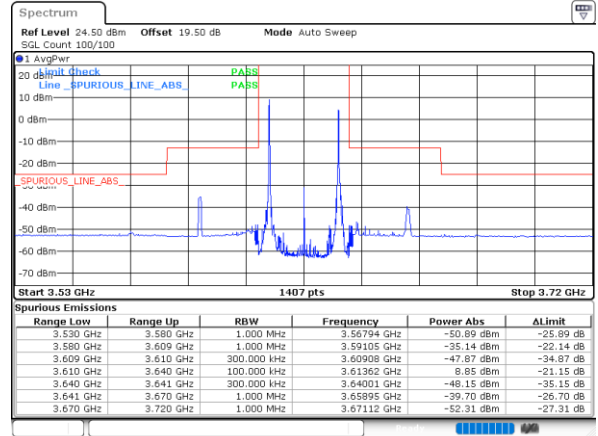

Conducted Band Edge

LTE Band 48C / 5MHz+20MHz

QPSK

Lowest Band Edge / 1RB0 and 1RB99

Middle Band Edge / 1RB0 and 1RB99

Date: 27.FEB.2024 22:52:56

Date: 28.FEB.2024 02:41:21