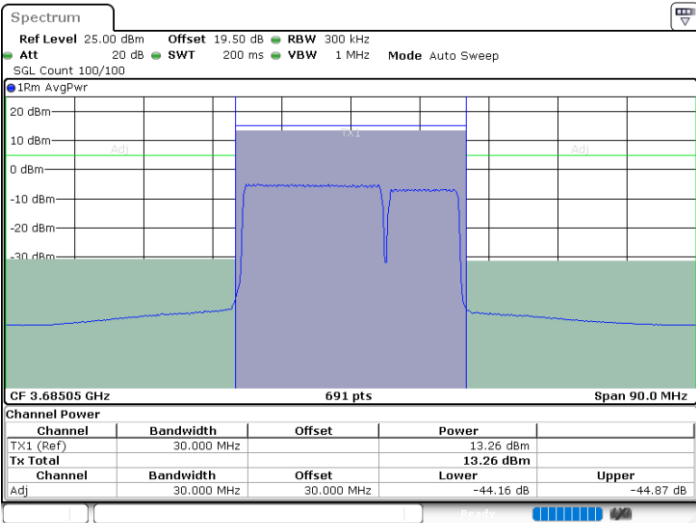

Date: 29.FEB.2024 02:15:39

Date: 29.FEB.2024 02:20:04

Middle Channel / FullIRB

N/A

Date: 29.FEB.2024 02:14:31

LTE Band 48C / 20MHz+10MHz

64QAM

Highest Channel / 1RB0 and 1RB49

Highest Channel / 1RB99 and 1RB0

Date: 29.FEB.2024 02:40:15

Date: 29.FEB.2024 02:44:37

Highest Channel / FullRB

N/A

Date: 29.FEB.2024 02:39:08

LTE Band 48C / 20MHz+15MHz

64QAM

Lowest Channel / 1RB0 and 1RB74

Lowest Channel / 1RB99 and 1RB0

Date: 29.FEB.2024 03:42:27

Date: 29.FEB.2024 03:49:24

Lowest Channel / FullIRB

N/A

Date: 29.FEB.2024 03:41:19

LTE Band 48C / 20MHz+15MHz