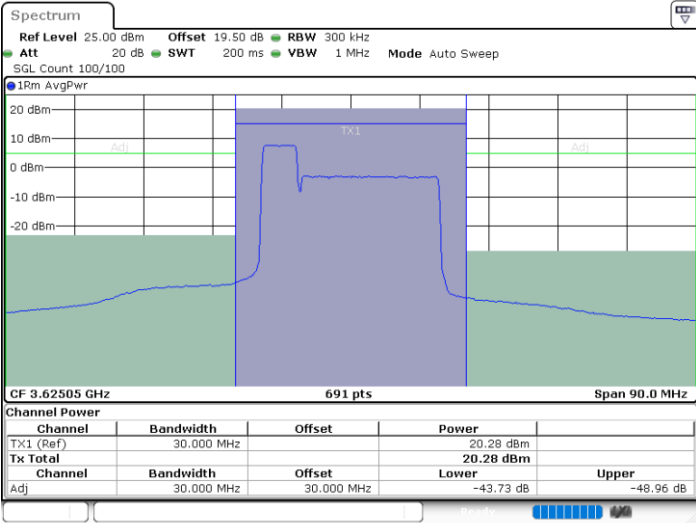

LTE Band 48C / 5MHz+20MHz

64QAM

Middle Channel / 1RB0 and 1RB99

Middle Channel / 1RB24 and 1RB0

Date: 29.FEB.2024 00:20:20

Date: 29.FEB.2024 00:27:22

Middle Channel / FullIRB

N/A

Date: 29.FEB.2024 00:19:06

LTE Band 48C / 5MHz+20MHz

64QAM

Highest Channel / 1RB0 and 1RB99

Highest Channel / 1RB24 and 1RB0

Date: 29.FEB.2024 00:46:17

Date: 29.FEB.2024 00:52:11

Highest Channel / FullIRB