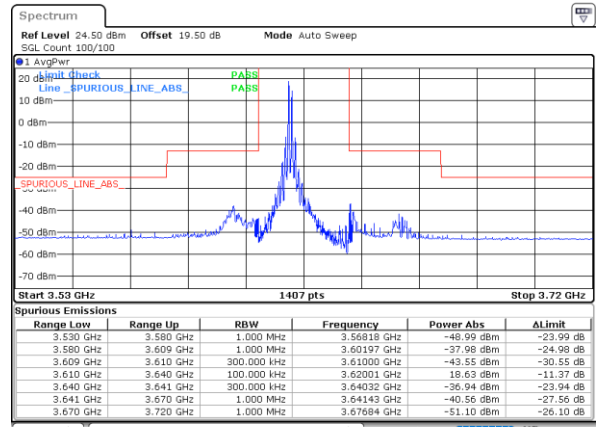

Lowest Band Edge / Full RB

Middle Band Edge / Full RB

Date: 27.FEB.2024 22:59:19

Date: 28.FEB.2024 02:49:01

LTE Band 48C / 5MHz+20MHz

QPSK

Highest Band Edge / 1RB0 and 1RB99

N/A

Date: 27_FEB.2024 23:15:59

Highest Band Edge / 1RB24 and 1RB0

N/A

Date: 27_FEB.2024 23:14:57

Highest Band Edge / Full RB

N/A

Date: 27_FEB.2024 23:13:50

LTE Band 48C / 10MHz+20MHz

QPSK

Lowest Band Edge / 1RB0 and 1RB99

Middle Band Edge / 1RB0 and 1RB99

Date: 28_FEB.2024 00:40:19

Date: 28_FEB.2024 03:13:02

Lowest Band Edge / 1RB49 and 1RB0

Middle Band Edge / 1RB49 and 1RB0

Date: 28_FEB.2024 00:31:40

Date: 28_FEB.2024 03:06:51

Lowest Band Edge / Full RB

Middle Band Edge / Full RB

Date: 28_FEB.2024 00:41:23

Date: 28_FEB.2024 03:14:06