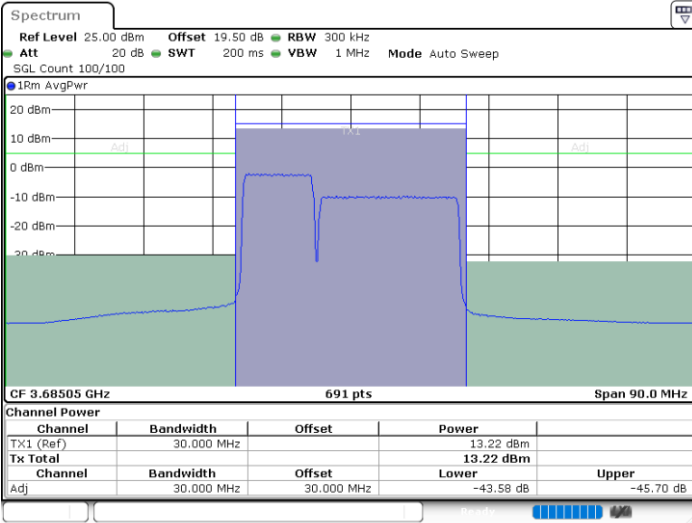

Date: 29.FEB.2024 01:42:25

Middle Channel / FullIRB

N/A

Date: 29.FEB.2024 01:36:52

LTE Band 48C / 10MHz+20MHz

64QAM

Highest Channel / 1RB0 and 1RB99

Highest Channel / 1RB49 and 1RB0

Date: 29.FEB.2024 02:02:31

Date: 29.FEB.2024 02:07:11

Highest Channel / FullIRB

N/A

Date: 29.FEB.2024 02:01:42

LTE Band 48C / 15MHz+20MHz

64QAM

Lowest Channel / 1RB0 and 1RB99