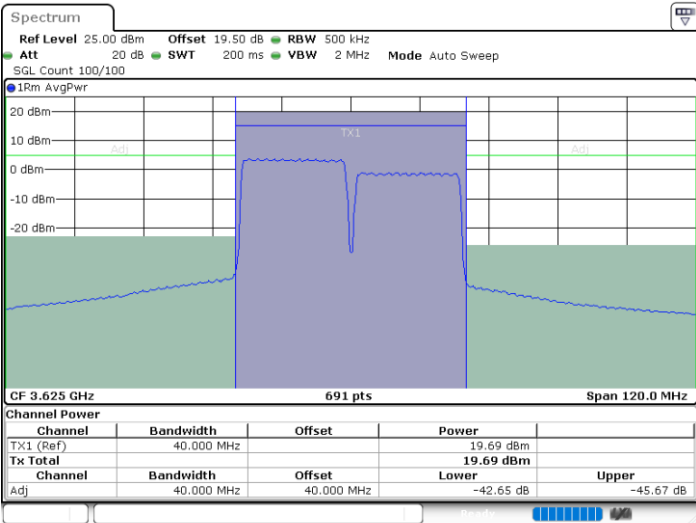

Date: 29.FEB.2024 04:17:36

Date: 29.FEB.2024 04:19:58

Lowest Channel / FullIRB

N/A

Date: 29.FEB.2024 04:15:15

LTE Band 48C / 20MHz+20MHz

16QAM

MiddleChannel / 1RB0 and 1RB99

Middle Channel / 1RB99 and 1RB0

Date: 29.FEB.2024 04:08:19

Date: 29.FEB.2024 04:10:41

Middle Channel / FullIRB

N/A

Date: 29.FEB.2024 04:05:57

LTE Band 48C / 20MHz+20MHz

16QAM

Highest Channel / 1RB0 and 1RB99

Highest Channel / 1RB99 and 1RB0

Date: 29.FEB.2024 04:29:34

Date: 29.FEB.2024 04:31:54

Highest Channel / FullIRB

N/A

Date: 29.FEB.2024 04:27:13

LTE Band 48C / 5MHz+20MHz