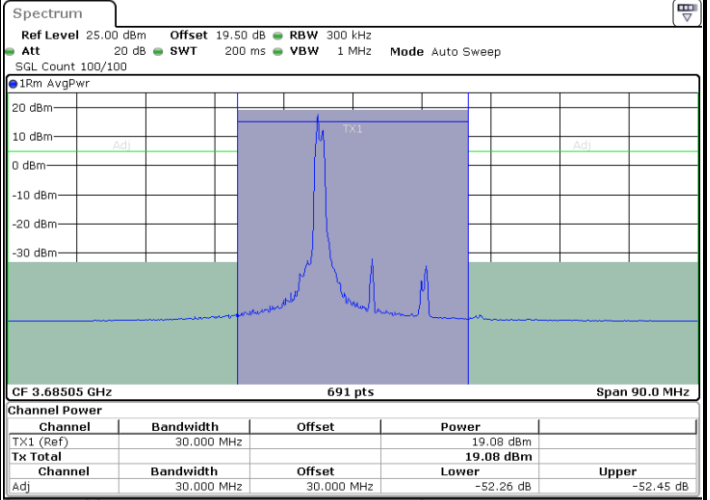

Date: 29.FEB.2024 00:19:06

LTE Band 48C / 5MHz+20MHz

64QAM

Highest Channel / 1RB0 and 1RB99

Highest Channel / 1RB24 and 1RB0

Date: 29.FEB.2024 00:46:17

Date: 29.FEB.2024 00:52:11

Highest Channel / FullIRB