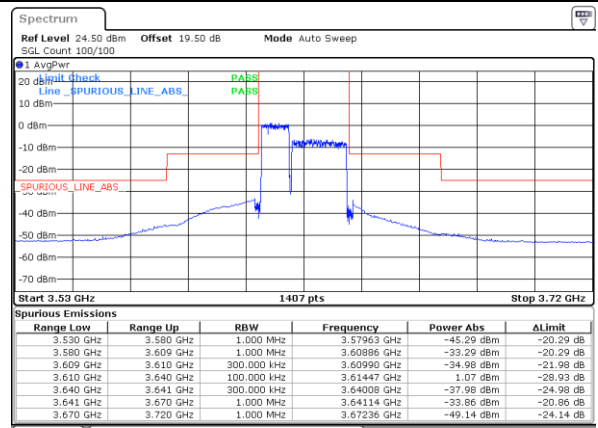

Lowest Band Edge / Full RB

Middle Band Edge / Full RB

Date: 27.FEB.2024 22:59:19

Date: 28.FEB.2024 02:49:01

LTE Band 48C / 5MHz+20MHz

QPSK

Highest Band Edge / 1RB0 and 1RB99

N/A

Date: 27_FEB.2024 23:15:59

Highest Band Edge / 1RB24 and 1RB0

N/A

Date: 27_FEB.2024 23:14:57

Highest Band Edge / Full RB

N/A

Date: 27_FEB.2024 23:13:50

LTE Band 48C / 10MHz+20MHz

QPSK

Lowest Band Edge / 1RB0 and 1RB99

Middle Band Edge / 1RB0 and 1RB99

Date: 28_FEB.2024 00:40:19

Date: 28_FEB.2024 03:13:02

Lowest Band Edge / 1RB49 and 1RB0

Middle Band Edge / 1RB49 and 1RB0

Date: 28_FEB.2024 00:31:40

Date: 28_FEB.2024 03:06:51

Lowest Band Edge / Full RB

Middle Band Edge / Full RB

Date: 28_FEB.2024 00:41:23

Date: 28_FEB.2024 03:14:06