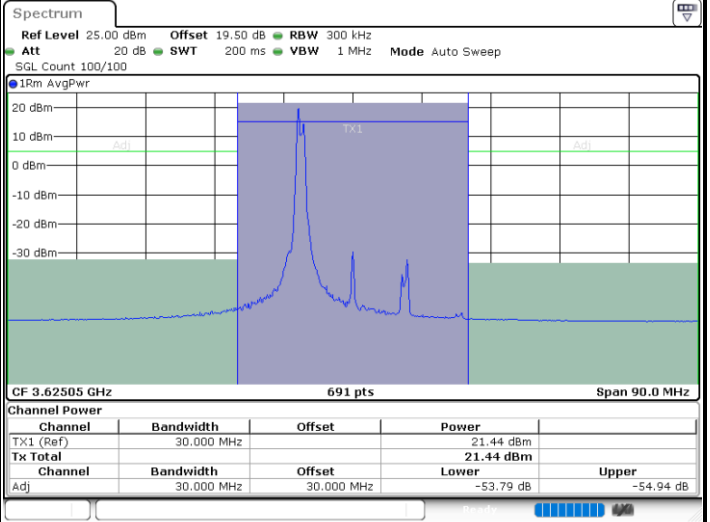

LTE Band 48C / 5MHz+20MHz

64QAM

Middle Channel / 1RB0 and 1RB99

Middle Channel / 1RB24 and 1RB0

Date: 29.FEB.2024 00:20:20

Date: 29.FEB.2024 00:27:22

Middle Channel / FullIRB

N/A

Date: 29.FEB.2024 00:19:06

LTE Band 48C / 5MHz+20MHz

64QAM

Highest Channel / 1RB0 and 1RB99

Highest Channel / 1RB24 and 1RB0

Date: 29.FEB.2024 00:46:17

Date: 29.FEB.2024 00:52:11

Highest Channel / FullIRB