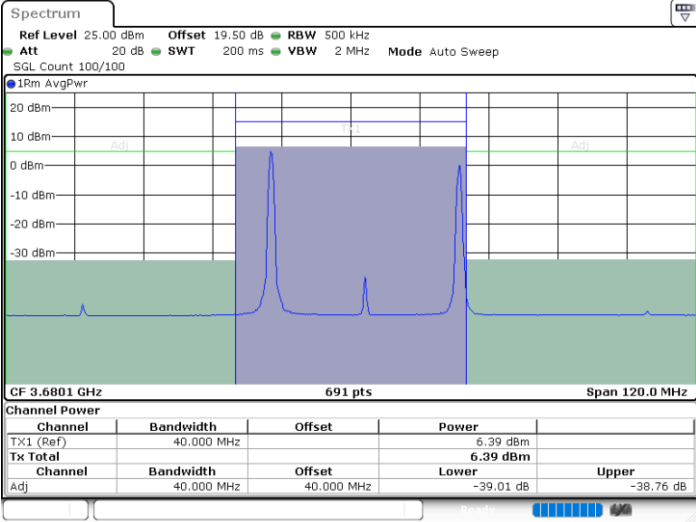

LTE Band 48C / 15MHz+20MHz

64QAM

Highest Channel / 1RB0 and 1RB99

Highest Channel / 1RB74 and 1RB0

Date: 29.FEB.2024 03:18:15