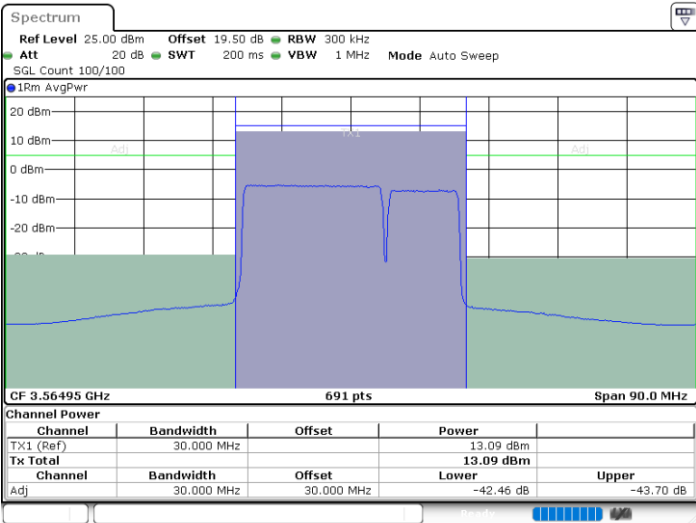

N/A

Date: 29.FEB.2024 01:01:30

LTE Band 48C / 20MHz+5MHz

64QAM

Highest Channel / 1RB0 and 1RB24

Highest Channel / 1RB99 and 1RB0

Date: 29.FEB.2024 01:23:02

Date: 29.FEB.2024 01:28:28

Highest Channel / FullIRB

N/A

Date: 29.FEB.2024 01:20:48

LTE Band 48C / 20MHz+10MHz

64QAM

Lowest Channel / 1RB0 and 1RB49

Lowest Channel / 1RB99 and 1RB0

Date: 29.FEB.2024 02:27:41

Date: 29.FEB.2024 02:32:03

Lowest Channel / FullIRB

N/A

Date: 29.FEB.2024 02:26:33

LTE Band 48C / 20MHz+10MHz

64QAM

Middle Channel / 1RB0 and 1RB49

Middle Channel / 1RB99 and 1RB0

Date: 29.FEB.2024 02:15:39

Date: 29.FEB.2024 02:20:04

Middle Channel / FullIRB

N/A

Date: 29.FEB.2024 02:14:31

LTE Band 48C / 20MHz+10MHz

64QAM

Highest Channel / 1RB0 and 1RB49