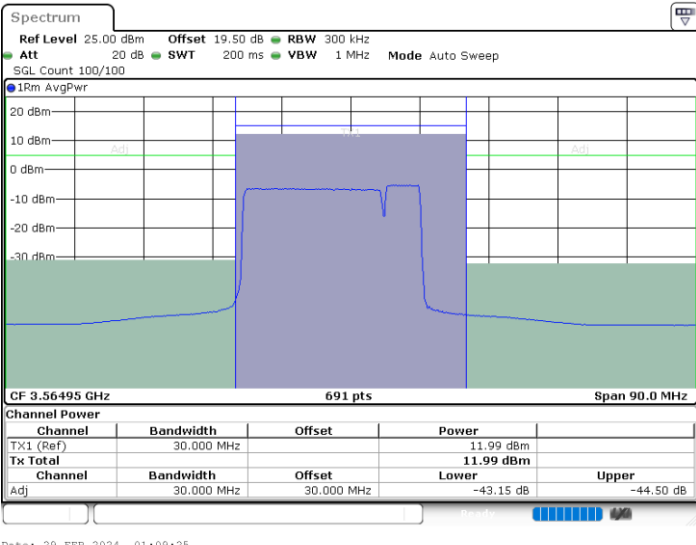

Lowest Channel / FullIRB

N/A

Date: 29.FEB.2024 01:09:25