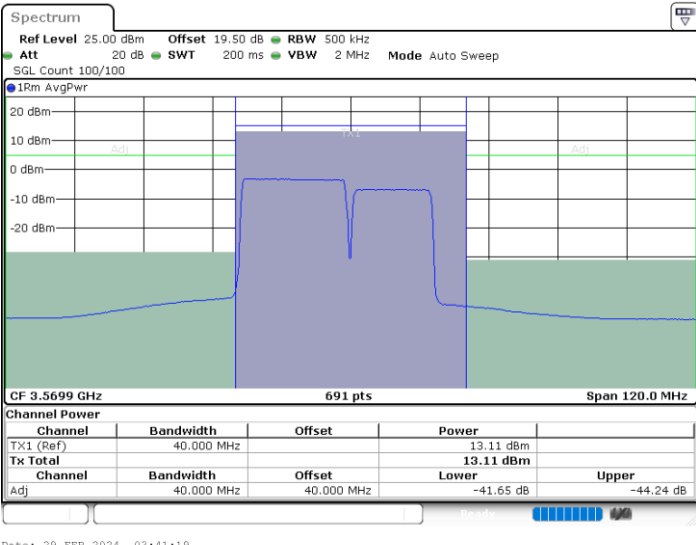

Highest Channel / 1RB99 and 1RB0

Date: 29.FEB.2024 02:40:15

Date: 29.FEB.2024 02:44:37

Highest Channel / FullRB

N/A

Date: 29.FEB.2024 02:39:08

LTE Band 48C / 20MHz+15MHz

64QAM

Lowest Channel / 1RB0 and 1RB74

Lowest Channel / 1RB99 and 1RB0

Date: 29.FEB.2024 03:42:27

Date: 29.FEB.2024 03:49:24

Lowest Channel / FullIRB

N/A

Date: 29.FEB.2024 03:41:19

LTE Band 48C / 20MHz+15MHz

LTE Band 48C / 20MHz+15MHz

64QAM

Highest Channel / 1RB0 and 1RB74

Highest Channel / 1RB99 and 1RB0

Date: 29.FEB.2024 03:54:55

Date: 29.FEB.2024 04:00:56

Highest Channel / FullIRB

N/A