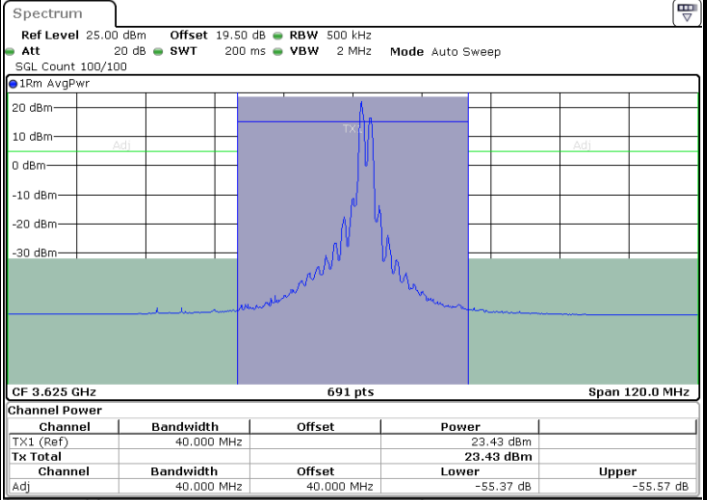

N/A

Date: 29.FEB.2024 03:40:30

LTE Band 48C / 20MHz+15MHz

16QAM

Middle Channel / 1RB0 and 1RB74

Middle Channel / 1RB99 and 1RB0

Date: 29.FEB.2024 03:32:42

Date: 29.FEB.2024 03:35:09

Middle Channel / FullIRB

N/A

Date: 29.FEB.2024 03:30:15

LTE Band 48C / 20MHz+15MHz

16QAM

Highest Channel / 1RB0 and 1RB74

Highest Channel / 1RB99 and 1RB0

Date: 29.FEB.2024 03:55:44