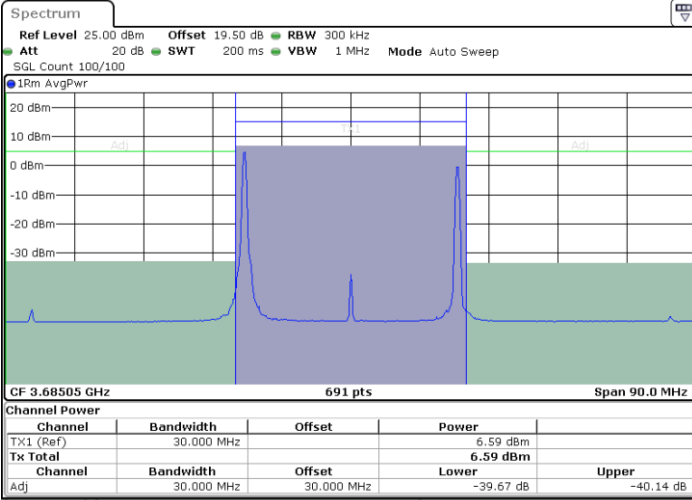

Lowest Channel / 1RB0 and 1RB49

Lowest Channel / 1RB99 and 1RB0

Date: 29.FEB.2024 02:28:29

Date: 29.FEB.2024 02:31:14

Lowest Channel / FullIRB

N/A

Date: 29.FEB.2024 02:25:44

LTE Band 48C / 20MHz+10MHz

LTE Band 48C / 20MHz+10MHz

16QAM

Highest Channel / 1RB0 and 1RB49

Highest Channel / 1RB99 and 1RB0

Date: 29.FEB.2024 02:41:04

Date: 29.FEB.2024 02:43:48

Highest Channel / FullIRB

N/A