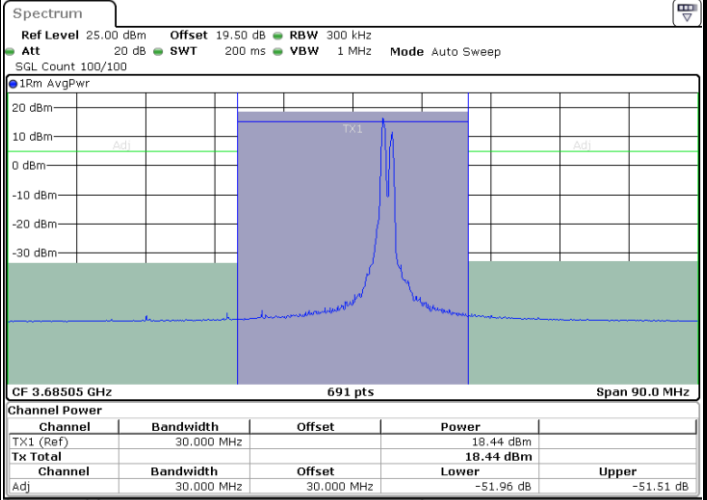

Date: 29.FEB.2024 02:32:03

Lowest Channel / FullIRB

N/A

Date: 29.FEB.2024 02:26:33

LTE Band 48C / 20MHz+10MHz

64QAM

Middle Channel / 1RB0 and 1RB49

Middle Channel / 1RB99 and 1RB0

Date: 29.FEB.2024 02:15:39

Date: 29.FEB.2024 02:20:04

Middle Channel / FullIRB

N/A

Date: 29.FEB.2024 02:14:31

LTE Band 48C / 20MHz+10MHz

64QAM

Highest Channel / 1RB0 and 1RB49

Highest Channel / 1RB99 and 1RB0

Date: 29.FEB.2024 02:40:15

Date: 29.FEB.2024 02:44:37

Highest Channel / FullRB

N/A

Date: 29.FEB.2024 02:39:08

LTE Band 48C / 20MHz+15MHz

64QAM

Lowest Channel / 1RB0 and 1RB74

Lowest Channel / 1RB99 and 1RB0

Date: 29.FEB.2024 03:42:27

Date: 29.FEB.2024 03:49:24

Lowest Channel / FullIRB

N/A

Date: 29.FEB.2024 03:41:19

LTE Band 48C / 20MHz+15MHz