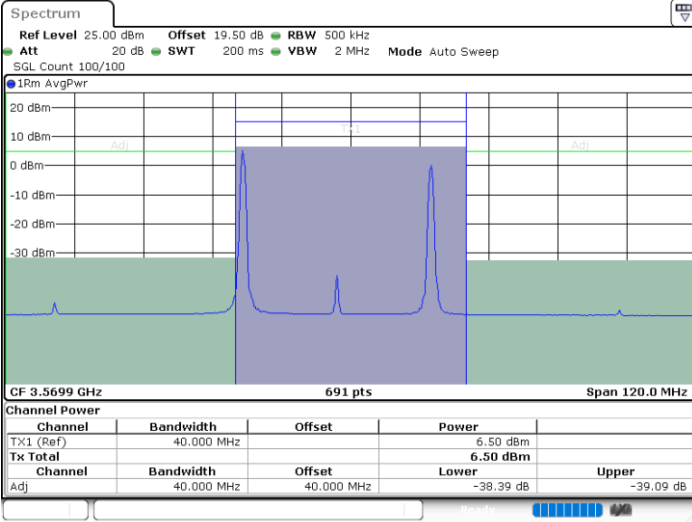

LTE Band 48C / 15MHz+20MHz

16QAM

Lowest Channel / 1RB0 and 1RB99

Lowest Channel / 1RB74 and 1RB0

Date: 29.FEB.2024 03:07:14

Date: 29.FEB.2024 03:10:26

Lowest Channel / FullIRB

N/A