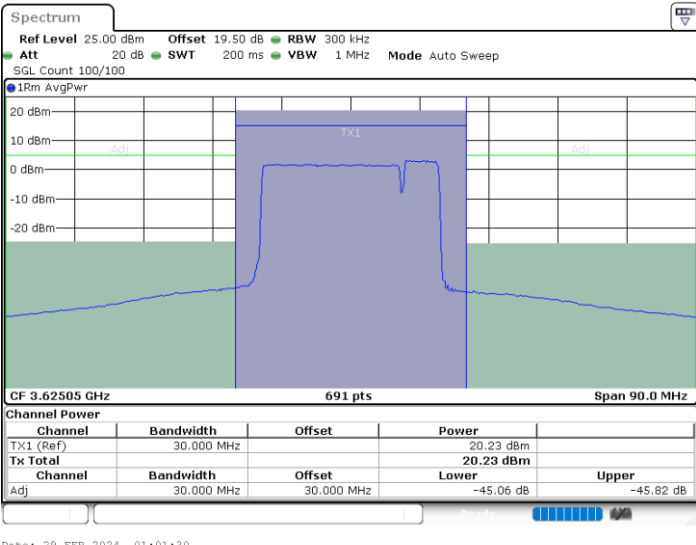

LTE Band 48C / 20MHz+5MHz

64QAM

Lowest Channel / 1RB0 and 1RB24

Lowest Channel / 1RB99 and 1RB0

Date: 29.FEB.2024 01:11:02

Date: 29.FEB.2024 01:16:28

Lowest Channel / FullIRB

N/A

Date: 29.FEB.2024 01:10:14

LTE Band 48C / 20MHz+5MHz

64QAM

Middle Channel / 1RB0 and 1RB24

Middle Channel / 1RB99 and 1RB0

Date: 29.FEB.2024 01:02:18

Date: 29.FEB.2024 01:07:47

Middle Channel / FullIRB

N/A

Date: 29.FEB.2024 01:01:30

LTE Band 48C / 20MHz+5MHz

64QAM

Highest Channel / 1RB0 and 1RB24

Highest Channel / 1RB99 and 1RB0

Date: 29.FEB.2024 01:23:02

Date: 29.FEB.2024 01:28:28