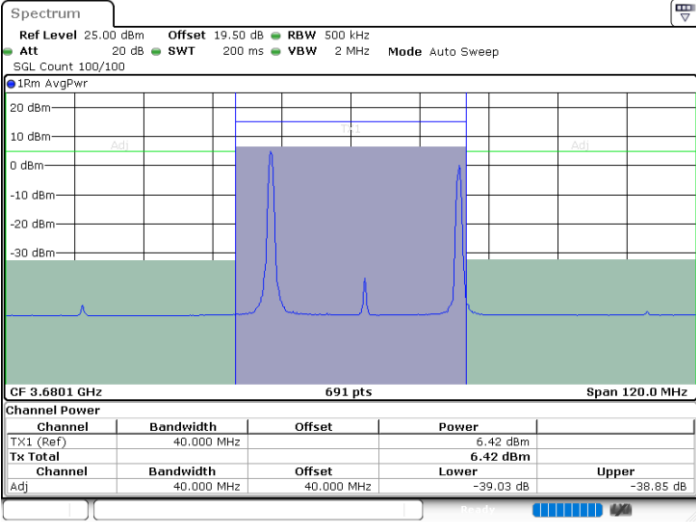

Lowest Channel / 1RB0 and 1RB74

Lowest Channel / 1RB99 and 1RB0

Date: 29.FEB.2024 03:42:27

Date: 29.FEB.2024 03:49:24

Lowest Channel / FullIRB

N/A

Date: 29.FEB.2024 03:41:19

LTE Band 48C / 20MHz+15MHz

LTE Band 48C / 20MHz+15MHz

64QAM

Highest Channel / 1RB0 and 1RB74

Highest Channel / 1RB99 and 1RB0

Date: 29.FEB.2024 03:54:55

Date: 29.FEB.2024 04:00:56

Highest Channel / FullIRB

N/A