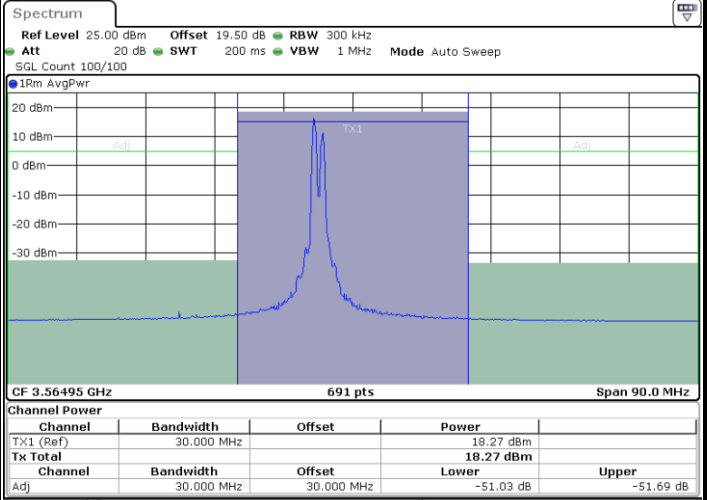

Date: 29.FEB.2024 00:19:06

LTE Band 48C / 5MHz+20MHz

64QAM

Highest Channel / 1RB0 and 1RB99

Highest Channel / 1RB24 and 1RB0

Date: 29.FEB.2024 00:46:17

Date: 29.FEB.2024 00:52:11

Highest Channel / FullIRB

N/A

Date: 29.FEB.2024 00:44:02

LTE Band 48C / 10MHz+20MHz

64QAM

Lowest Channel / 1RB0 and 1RB99

Lowest Channel / 1RB49 and 1RB0

Date: 29.FEB.2024 01:50:48

Date: 29.FEB.2024 01:55:35

Lowest Channel / FullIRB

N/A

Date: 29.FEB.2024 01:50:00

LTE Band 48C / 10MHz+20MHz

64QAM

Middle Channel / 1RB0 and 1RB9

Middle Channel / 1RB49 and 1RB0

Date: 29.FEB.2024 01:37:40