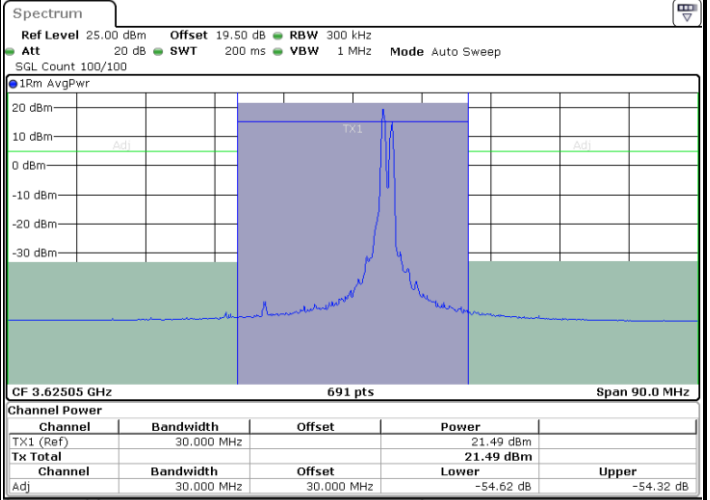

Highest Channel / FullIRB

N/A

Date: 29.FEB.2024 01:20:48

LTE Band 48C / 20MHz+10MHz

64QAM

Lowest Channel / 1RB0 and 1RB49

Lowest Channel / 1RB99 and 1RB0

Date: 29.FEB.2024 02:27:41

Date: 29.FEB.2024 02:32:03

Lowest Channel / FullIRB

N/A

Date: 29.FEB.2024 02:26:33

LTE Band 48C / 20MHz+10MHz

64QAM

Middle Channel / 1RB0 and 1RB49

Middle Channel / 1RB99 and 1RB0

Date: 29.FEB.2024 02:15:39

Date: 29.FEB.2024 02:20:04

Middle Channel / FullIRB

N/A

Date: 29.FEB.2024 02:14:31

LTE Band 48C / 20MHz+10MHz

64QAM

Highest Channel / 1RB0 and 1RB49