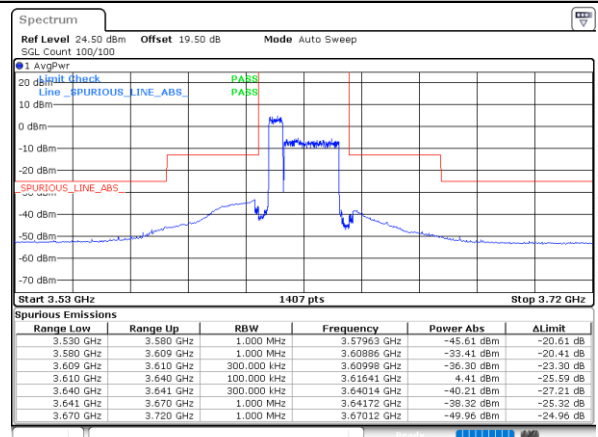

Date: 29.FEB.2024 04:32:41

Highest Channel / FullIRB

N/A

Date: 29.FEB.2024 04:28:01

Conducted Band Edge

LTE Band 48C / 5MHz+20MHz

QPSK

Lowest Band Edge / 1RB0 and 1RB99

Middle Band Edge / 1RB0 and 1RB99

Date: 27.FEB.2024 22:52:56

Date: 28.FEB.2024 02:41:21

Lowest Band Edge / 1RB24 and 1RB0

Middle Band Edge / 1RB24 and 1RB0

Date: 29.FEB.2024 04:43:00

Date: 28.FEB.2024 02:47:38

Lowest Band Edge / Full RB

Middle Band Edge / Full RB

Date: 27.FEB.2024 22:59:19

Date: 28.FEB.2024 02:49:01

LTE Band 48C / 5MHz+20MHz

QPSK

Highest Band Edge / 1RB0 and 1RB99

N/A

Date: 27_FEB.2024 23:15:59

Highest Band Edge / 1RB24 and 1RB0

N/A

Date: 27_FEB.2024 23:14:57

Highest Band Edge / Full RB

N/A

Date: 27_FEB.2024 23:13:50

LTE Band 48C / 10MHz+20MHz