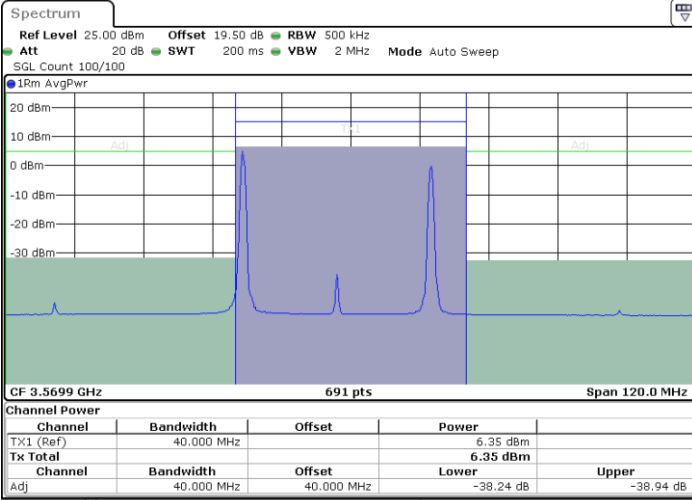

Date: 29.FEB.2024 01:42:25

Middle Channel / FullIRB

N/A

Date: 29.FEB.2024 01:36:52

LTE Band 48C / 10MHz+20MHz

64QAM

Highest Channel / 1RB0 and 1RB99

Highest Channel / 1RB49 and 1RB0

Date: 29.FEB.2024 02:02:31

Date: 29.FEB.2024 02:07:11

Highest Channel / FullIRB

N/A

Date: 29.FEB.2024 02:01:42

LTE Band 48C / 15MHz+20MHz

64QAM

Lowest Channel / 1RB0 and 1RB99

Lowest Channel / 1RB74 and 1RB0

Date: 29.FEB.2024 03:06:25

Date: 29.FEB.2024 03:11:15

Lowest Channel / FullIRB

N/A

Date: 29.FEB.2024 03:05:18

LTE Band 48C / 15MHz+20MHz

64QAM