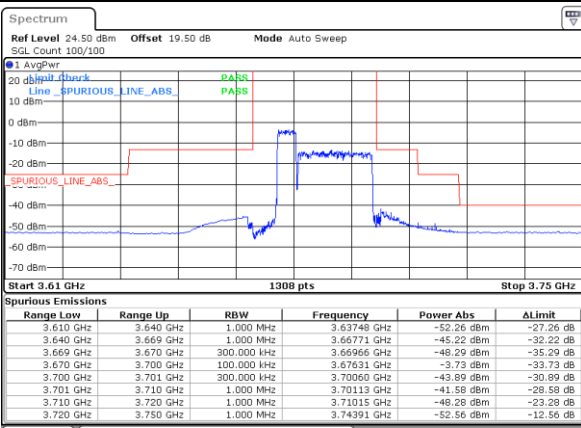

Lowest Band Edge / Full RB

Middle Band Edge / Full RB

Date: 27.FEB.2024 22:59:19

Date: 28.FEB.2024 02:49:01

LTE Band 48C / 5MHz+20MHz

QPSK

Highest Band Edge / 1RB0 and 1RB99

N/A

Date: 27_FEB.2024 23:15:59

Highest Band Edge / 1RB24 and 1RB0

N/A

Date: 27_FEB.2024 23:14:57

Highest Band Edge / Full RB

N/A

Date: 27_FEB.2024 23:13:50

LTE Band 48C / 10MHz+20MHz