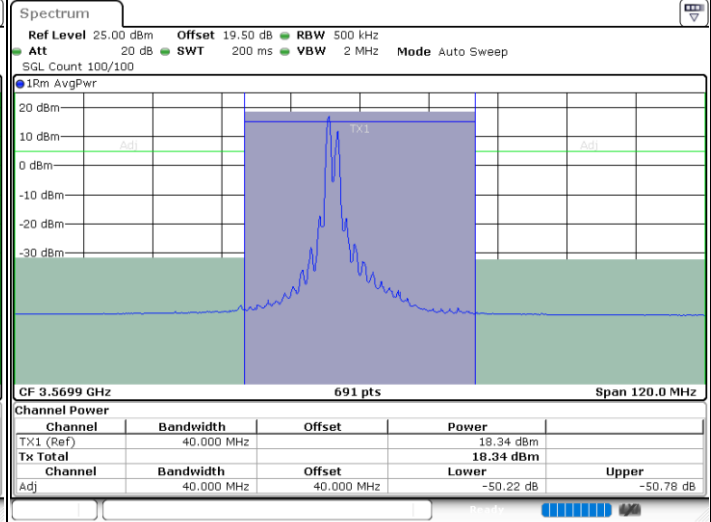

LTE Band 48C / 15MHz+20MHz

16QAM

Lowest Channel / 1RB0 and 1RB99

Lowest Channel / 1RB74 and 1RB0

Date: 29.FEB.2024 03:07:14

Date: 29.FEB.2024 03:10:26

Lowest Channel / FullIRB

N/A