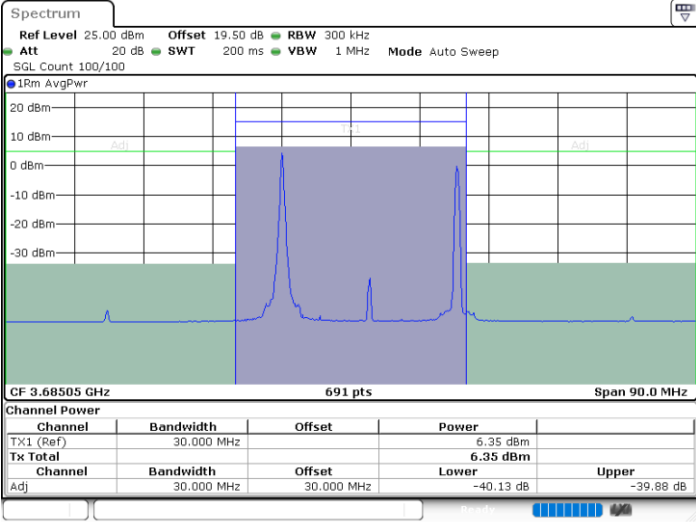

N/A

Date: 29.FEB.2024 01:01:30

LTE Band 48C / 20MHz+5MHz

64QAM

Highest Channel / 1RB0 and 1RB24

Highest Channel / 1RB99 and 1RB0

Date: 29.FEB.2024 01:23:02

Date: 29.FEB.2024 01:28:28

Highest Channel / FullIRB

N/A

Date: 29.FEB.2024 01:20:48

LTE Band 48C / 20MHz+10MHz

64QAM

Lowest Channel / 1RB0 and 1RB49

Lowest Channel / 1RB99 and 1RB0

Date: 29.FEB.2024 02:27:41