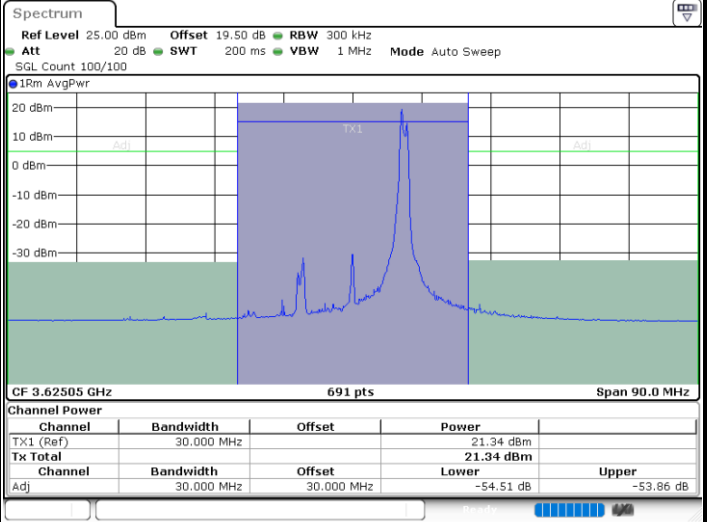

LTE Band 48C / 20MHz+5MHz

64QAM

Lowest Channel / 1RB0 and 1RB24

Lowest Channel / 1RB99 and 1RB0

Date: 29.FEB.2024 01:11:02

Date: 29.FEB.2024 01:16:28

Lowest Channel / FullIRB

N/A

Date: 29.FEB.2024 01:10:14

LTE Band 48C / 20MHz+5MHz

64QAM

Middle Channel / 1RB0 and 1RB24

Middle Channel / 1RB99 and 1RB0

Date: 29.FEB.2024 01:02:18

Date: 29.FEB.2024 01:07:47

Middle Channel / FullIRB

N/A

Date: 29.FEB.2024 01:01:30

LTE Band 48C / 20MHz+5MHz

64QAM

Highest Channel / 1RB0 and 1RB24

Highest Channel / 1RB99 and 1RB0

Date: 29.FEB.2024 01:23:02

Date: 29.FEB.2024 01:28:28