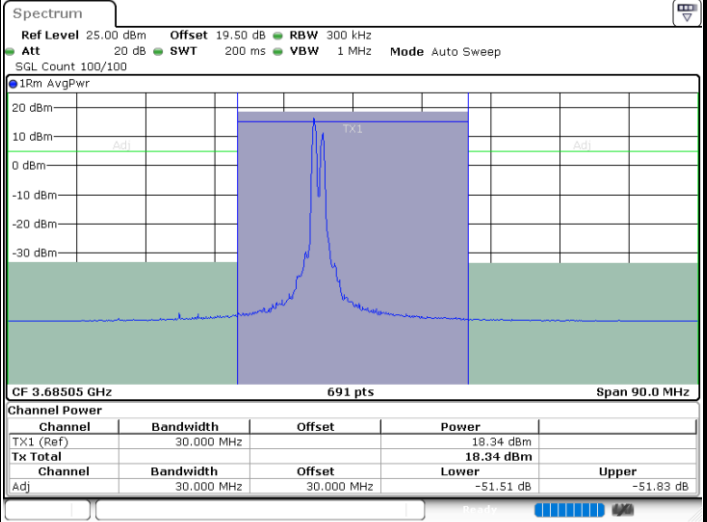

Date: 29.FEB.2024 01:42:25

Middle Channel / FullIRB

N/A

Date: 29.FEB.2024 01:36:52

LTE Band 48C / 10MHz+20MHz

64QAM

Highest Channel / 1RB0 and 1RB99

Highest Channel / 1RB49 and 1RB0

Date: 29.FEB.2024 02:02:31

Date: 29.FEB.2024 02:07:11

Highest Channel / FullIRB

N/A

Date: 29.FEB.2024 02:01:42

LTE Band 48C / 15MHz+20MHz

64QAM

Lowest Channel / 1RB0 and 1RB99