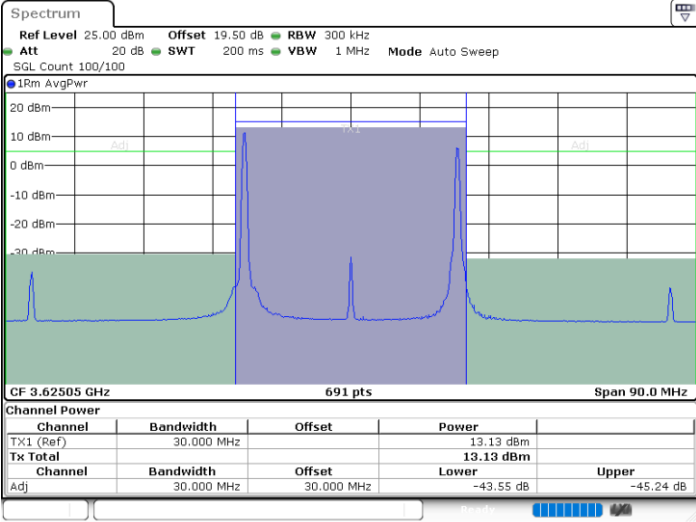

Lowest Channel / FullIRB

N/A

Date: 29.FEB.2024 01:50:00

LTE Band 48C / 10MHz+20MHz

64QAM

Middle Channel / 1RB0 and 1RB9

Middle Channel / 1RB49 and 1RB0

Date: 29.FEB.2024 01:37:40

Date: 29.FEB.2024 01:42:25

Middle Channel / FullIRB

N/A

Date: 29.FEB.2024 01:36:52

LTE Band 48C / 10MHz+20MHz

64QAM

Highest Channel / 1RB0 and 1RB99

Highest Channel / 1RB49 and 1RB0