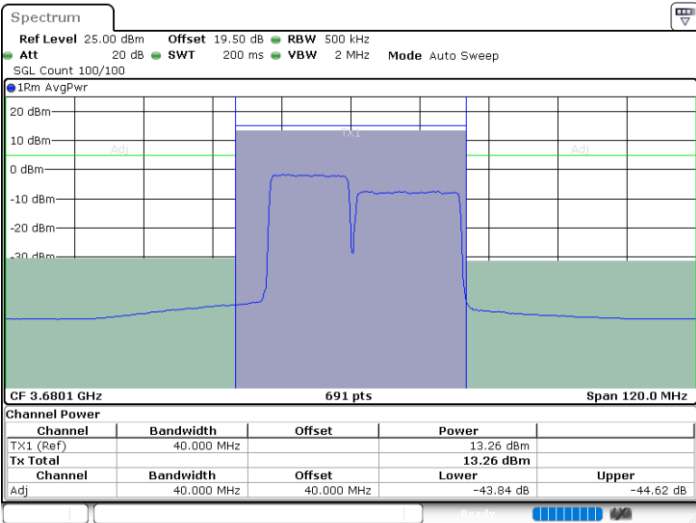

Middle Channel / 1RB0 and 1RB99

Middle Channel / 1RB74 and 1RB0

Date: 29.FEB.2024 02:54:06

Date: 29.FEB.2024 03:00:54

Middle Channel / FullIRB

N/A

Date: 29.FEB.2024 02:52:58

LTE Band 48C / 15MHz+20MHz

64QAM

Highest Channel / 1RB0 and 1RB99

Highest Channel / 1RB74 and 1RB0

Date: 29.FEB.2024 03:18:15

Date: 29.FEB.2024 03:23:05

Highest Channel / FullIRB

N/A

Date: 29.FEB.2024 03:17:07

LTE Band 48C / 20MHz+5MHz

64QAM

Lowest Channel / 1RB0 and 1RB24

Lowest Channel / 1RB99 and 1RB0

Date: 29.FEB.2024 01:11:02

Date: 29.FEB.2024 01:16:28

Lowest Channel / FullIRB

N/A