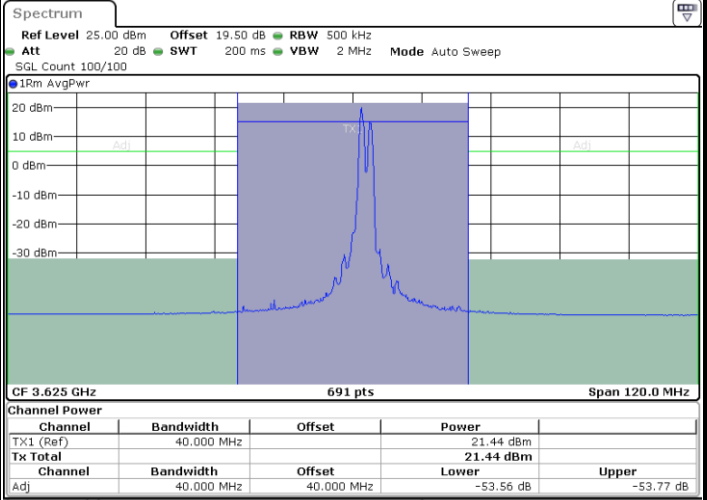

Date: 29.FEB.2024 03:36:56