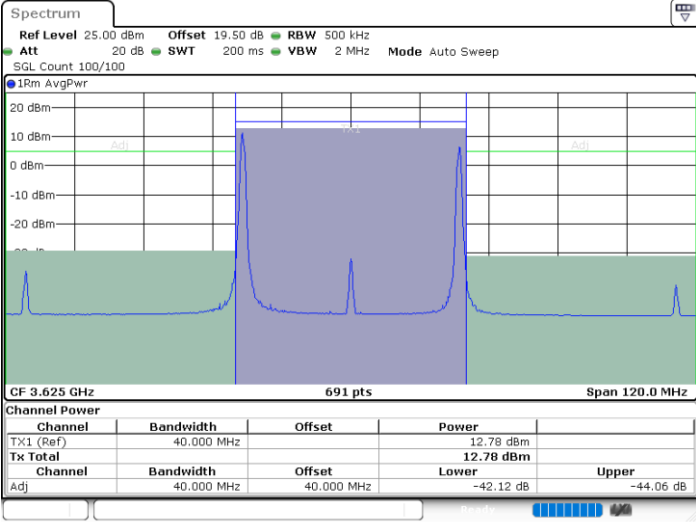

Date: 29.FEB.2024 03:53:48

LTE Band 48C / 20MHz+20MHz

64QAM

Lowest Channel / 1RB0 and 1RB99

Lowest Channel / 1RB99 and 1RB0

Date: 29.FEB.2024 04:16:49

Date: 29.FEB.2024 04:20:45

Lowest Channel / FullIRB

N/A

Date: 29.FEB.2024 04:16:02

LTE Band 48C / 20MHz+20MHz

64QAM

MiddleChannel / 1RB0 and 1RB99

Middle Channel / 1RB99 and 1RB0

Date: 29.FEB.2024 04:07:32

Date: 29.FEB.2024 04:11:28

Middle Channel / FullIRB

N/A

Date: 29.FEB.2024 04:06:45

LTE Band 48C / 20MHz+20MHz

64QAM

Highest Channel / 1RB0 and 1RB99

Highest Channel / 1RB99 and 1RB0

Date: 29.FEB.2024 04:28:47