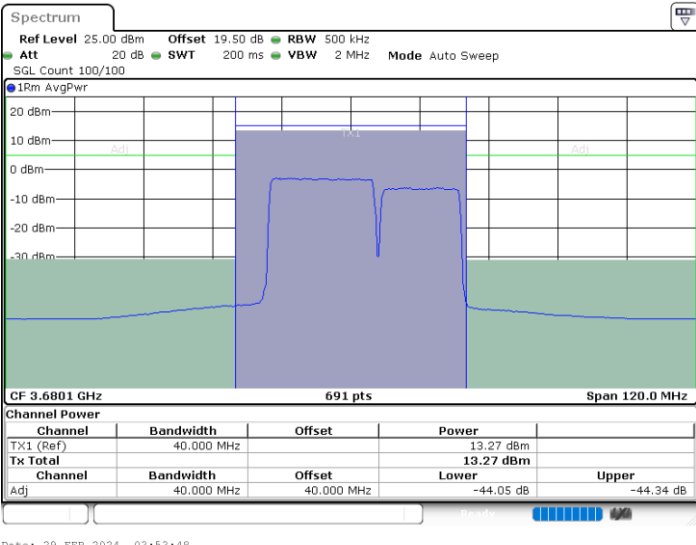

Lowest Channel / 1RB0 and 1RB74

Lowest Channel / 1RB99 and 1RB0

Date: 29.FEB.2024 03:42:27

Date: 29.FEB.2024 03:49:24

Lowest Channel / FullIRB

N/A

Date: 29.FEB.2024 03:41:19

LTE Band 48C / 20MHz+15MHz

LTE Band 48C / 20MHz+15MHz

64QAM

Highest Channel / 1RB0 and 1RB74

Highest Channel / 1RB99 and 1RB0

Date: 29.FEB.2024 03:54:55

Date: 29.FEB.2024 04:00:56

Highest Channel / FullIRB

N/A

Date: 29.FEB.2024 03:53:48

LTE Band 48C / 20MHz+20MHz

64QAM

Lowest Channel / 1RB0 and 1RB99

Lowest Channel / 1RB99 and 1RB0

Date: 29.FEB.2024 04:16:49

Date: 29.FEB.2024 04:20:45

Lowest Channel / FullIRB