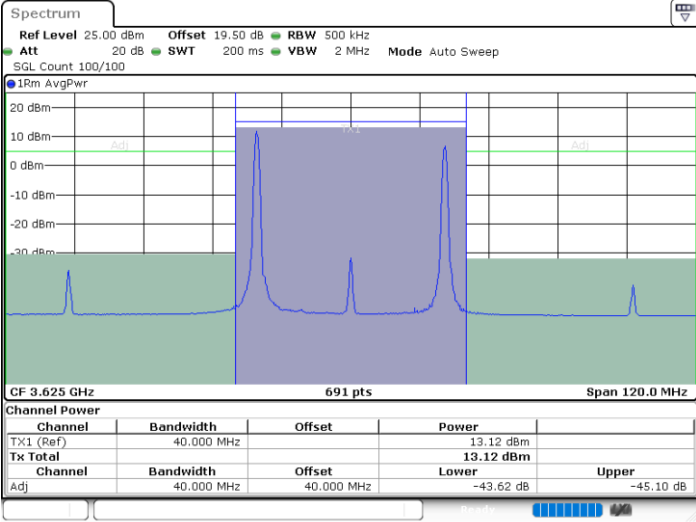

Date: 29.FEB.2024 03:04:28

LTE Band 48C / 15MHz+20MHz

16QAM

Middle Channel / 1RB0 and 1RB99

Middle Channel / 1RB74 and 1RB0

Date: 29.FEB.2024 02:54:54

Date: 29.FEB.2024 02:58:48

Middle Channel / FullIRB