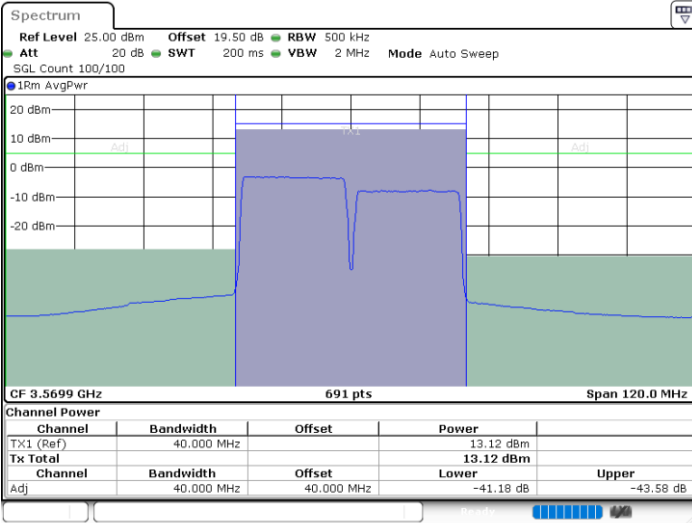

LTE Band 48C / 20MHz+15MHz

64QAM

Highest Channel / 1RB0 and 1RB74

Highest Channel / 1RB99 and 1RB0

Date: 29.FEB.2024 03:54:55

Date: 29.FEB.2024 04:00:56

Highest Channel / FullIRB

N/A

Date: 29.FEB.2024 03:53:48

LTE Band 48C / 20MHz+20MHz

64QAM

Lowest Channel / 1RB0 and 1RB99

Lowest Channel / 1RB99 and 1RB0

Date: 29.FEB.2024 04:16:49

Date: 29.FEB.2024 04:20:45

Lowest Channel / FullIRB

N/A

Date: 29.FEB.2024 04:16:02

LTE Band 48C / 20MHz+20MHz

64QAM

MiddleChannel / 1RB0 and 1RB99

Middle Channel / 1RB99 and 1RB0

Date: 29.FEB.2024 04:07:32

Date: 29.FEB.2024 04:11:28