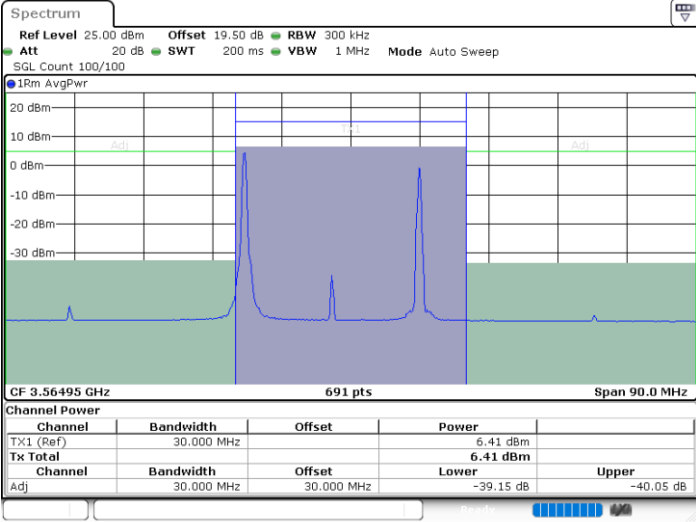

Highest Channel / FullIRB

N/A

Date: 29.FEB.2024 03:16:18

LTE Band 48C / 20MHz+5MHz

16QAM

Lowest Channel / 1RB0 and 1RB24

Lowest Channel / 1RB99 and 1RB0

Date: 29.FEB.2024 01:12:54