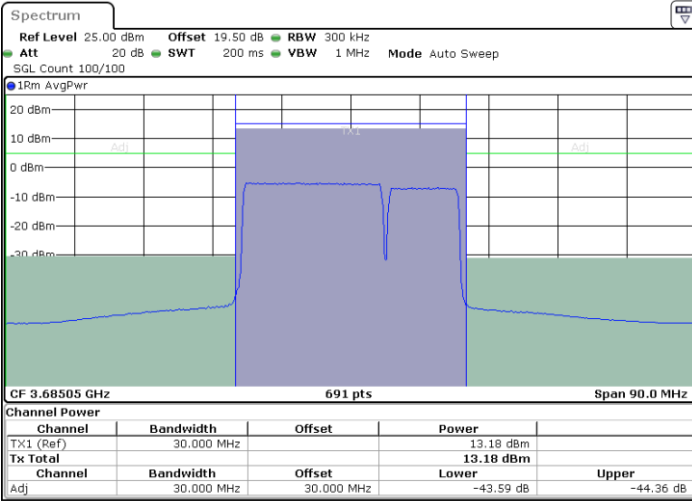

LTE Band 48C / 20MHz+10MHz

16QAM

Highest Channel / 1RB0 and 1RB49

Highest Channel / 1RB99 and 1RB0

Date: 29.FEB.2024 02:41:04

Date: 29.FEB.2024 02:43:48

Highest Channel / FullIRB

N/A

Date: 29.FEB.2024 02:38:19

LTE Band 48C / 20MHz+15MHz

16QAM

Lowest Channel / 1RB0 and 1RB74

Lowest Channel / 1RB99 and 1RB0

Date: 29.FEB.2024 03:43:15

Date: 29.FEB.2024 03:47:08

Lowest Channel / FullIRB