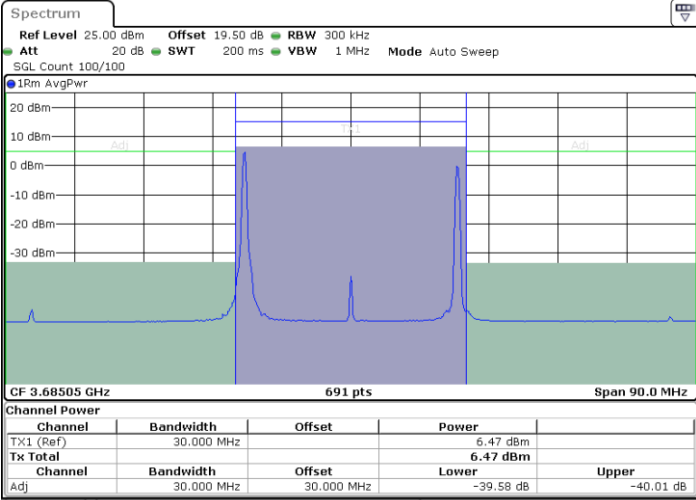

Date: 29.FEB.2024 02:32:03

Lowest Channel / FullIRB

N/A

Date: 29.FEB.2024 02:26:33

LTE Band 48C / 20MHz+10MHz

64QAM

Middle Channel / 1RB0 and 1RB49

Middle Channel / 1RB99 and 1RB0

Date: 29.FEB.2024 02:15:39

Date: 29.FEB.2024 02:20:04

Middle Channel / FullIRB

N/A

Date: 29.FEB.2024 02:14:31

LTE Band 48C / 20MHz+10MHz

64QAM

Highest Channel / 1RB0 and 1RB49

Highest Channel / 1RB99 and 1RB0

Date: 29.FEB.2024 02:40:15

Date: 29.FEB.2024 02:44:37

Highest Channel / FullRB

N/A

Date: 29.FEB.2024 02:39:08

LTE Band 48C / 20MHz+15MHz

64QAM

Lowest Channel / 1RB0 and 1RB74

Lowest Channel / 1RB99 and 1RB0

Date: 29.FEB.2024 03:42:27

Date: 29.FEB.2024 03:49:24

Lowest Channel / FullIRB

N/A

Date: 29.FEB.2024 03:41:19

LTE Band 48C / 20MHz+15MHz