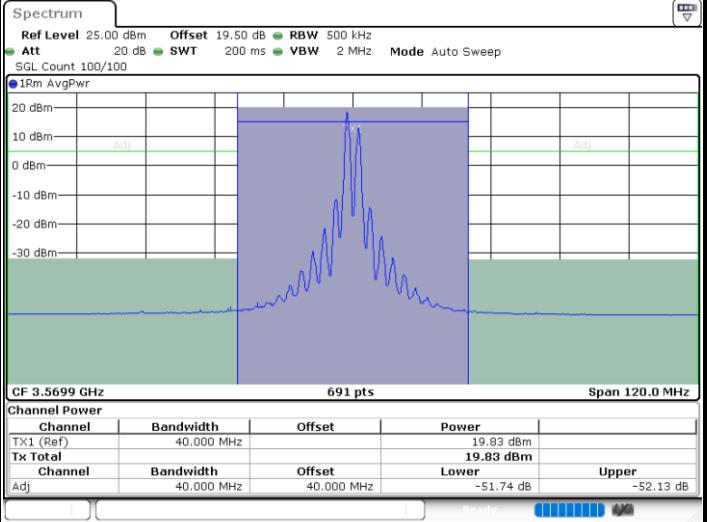

Date: 29.FEB.2024 04:19:58