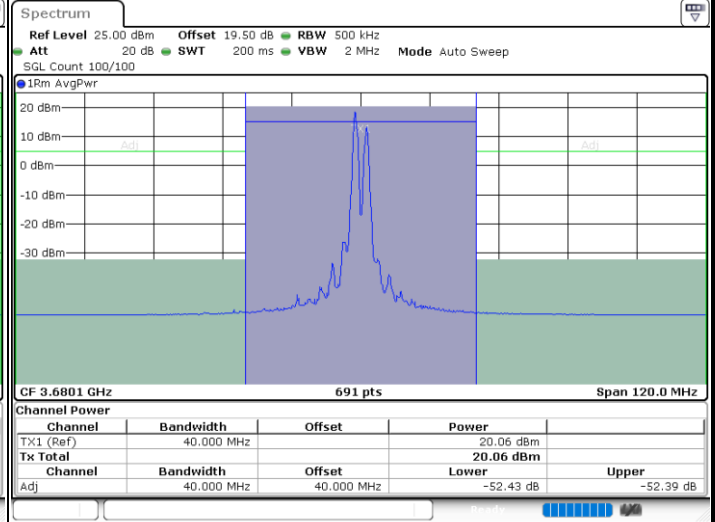

Middle Channel / FullIRB

N/A

Date: 29.FEB.2024 04:06:45

LTE Band 48C / 20MHz+20MHz

64QAM

Highest Channel / 1RB0 and 1RB99

Highest Channel / 1RB99 and 1RB0

Date: 29.FEB.2024 04:28:47

Date: 29.FEB.2024 04:32:41

Highest Channel / FullIRB

N/A

Date: 29.FEB.2024 04:28:01

Conducted Band Edge

LTE Band 48C / 5MHz+20MHz

QPSK

Lowest Band Edge / 1RB0 and 1RB99