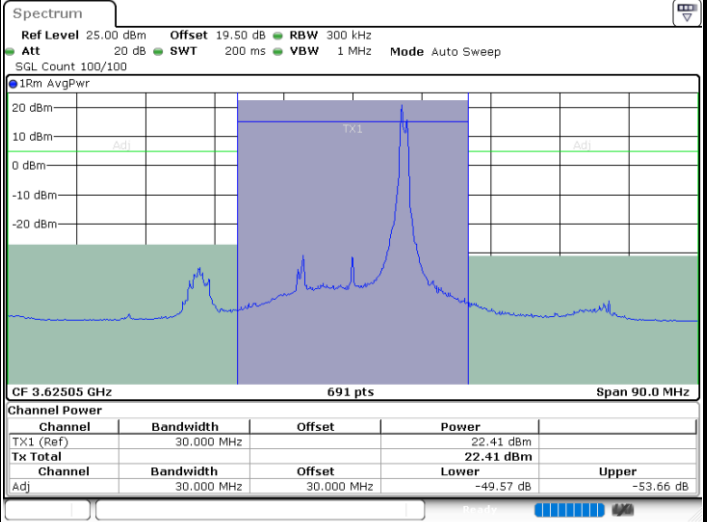

Date: 29.FEB.2024 01:06:58