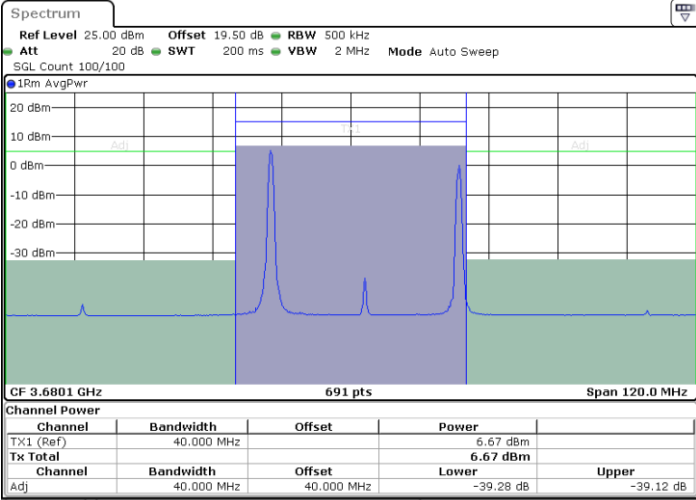

Middle Channel / FullIRB

N/A

Date: 29.FEB.2024 03:30:15

LTE Band 48C / 20MHz+15MHz

16QAM

Highest Channel / 1RB0 and 1RB74

Highest Channel / 1RB99 and 1RB0

Date: 29.FEB.2024 03:55:44

Date: 29.FEB.2024 03:59:36

Highest Channel / FullRB

N/A

Date: 29.FEB.2024 03:52:59

LTE Band 48C / 20MHz+20MHz

16QAM

Lowest Channel / 1RB0 and 1RB99

Lowest Channel / 1RB99 and 1RB0