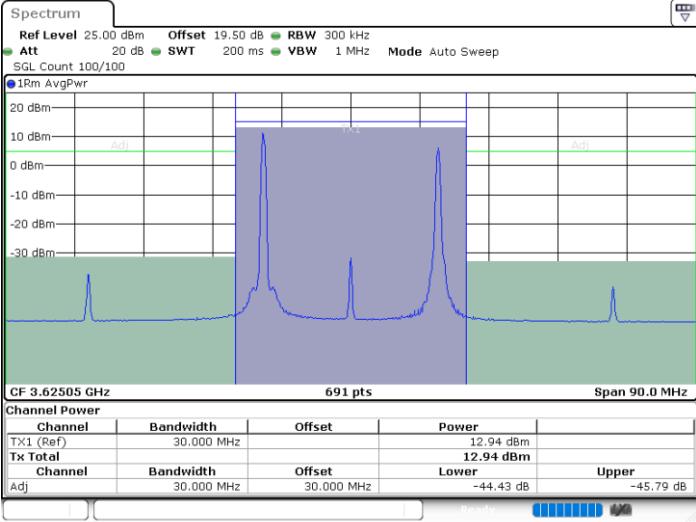

LTE Band 48C / 5MHz+20MHz

64QAM

Middle Channel / 1RB0 and 1RB99

Middle Channel / 1RB24 and 1RB0

Date: 29.FEB.2024 00:20:20