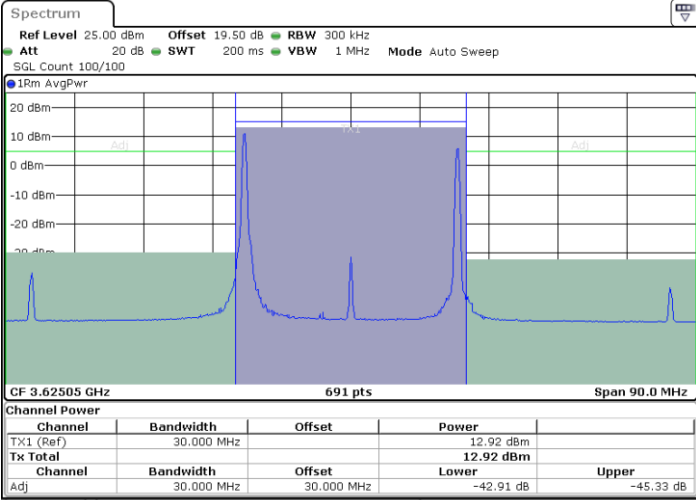

Highest Channel / FullIRB

N/A

Date: 29.FEB.2024 01:20:48

LTE Band 48C / 20MHz+10MHz

64QAM

Lowest Channel / 1RB0 and 1RB49

Lowest Channel / 1RB99 and 1RB0

Date: 29.FEB.2024 02:27:41

Date: 29.FEB.2024 02:32:03

Lowest Channel / FullIRB

N/A

Date: 29.FEB.2024 02:26:33

LTE Band 48C / 20MHz+10MHz

64QAM

Middle Channel / 1RB0 and 1RB49

Middle Channel / 1RB99 and 1RB0

Date: 29.FEB.2024 02:15:39

Date: 29.FEB.2024 02:20:04

Middle Channel / FullIRB

N/A

Date: 29.FEB.2024 02:14:31

LTE Band 48C / 20MHz+10MHz

64QAM

Highest Channel / 1RB0 and 1RB49