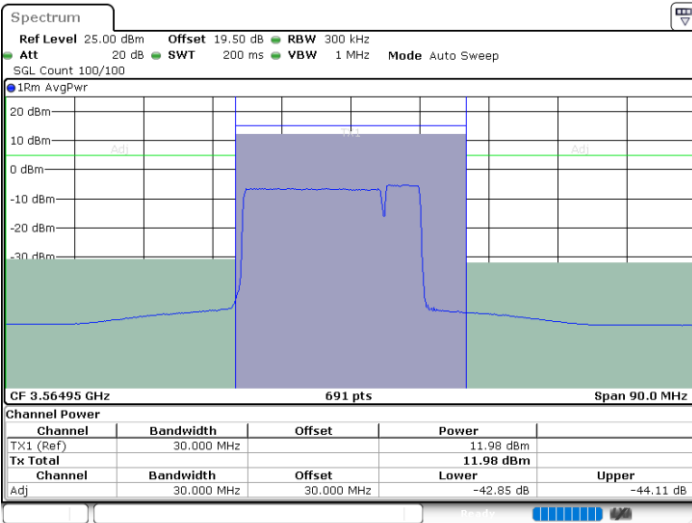

LTE Band 48C / 20MHz+5MHz

64QAM

Lowest Channel / 1RB0 and 1RB24

Lowest Channel / 1RB99 and 1RB0

Date: 29.FEB.2024 01:11:02

Date: 29.FEB.2024 01:16:28

Lowest Channel / FullIRB

N/A

Date: 29.FEB.2024 01:10:14

LTE Band 48C / 20MHz+5MHz

64QAM

Middle Channel / 1RB0 and 1RB24

Middle Channel / 1RB99 and 1RB0

Date: 29.FEB.2024 01:02:18

Date: 29.FEB.2024 01:07:47

Middle Channel / FullIRB