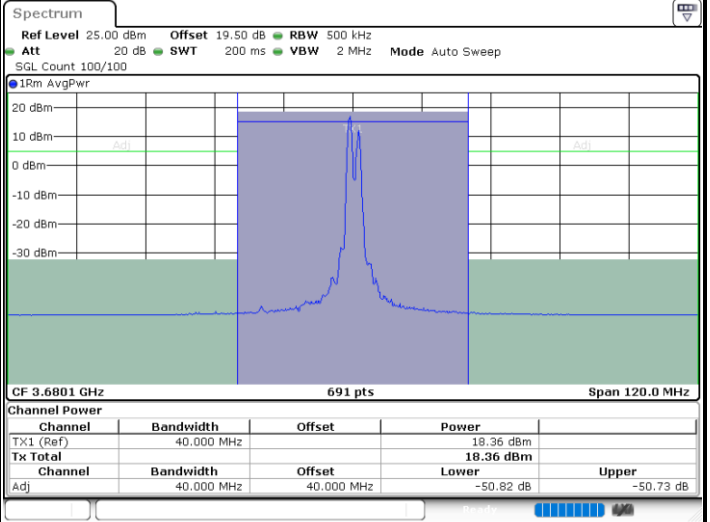

Date: 29.FEB.2024 03:23:05