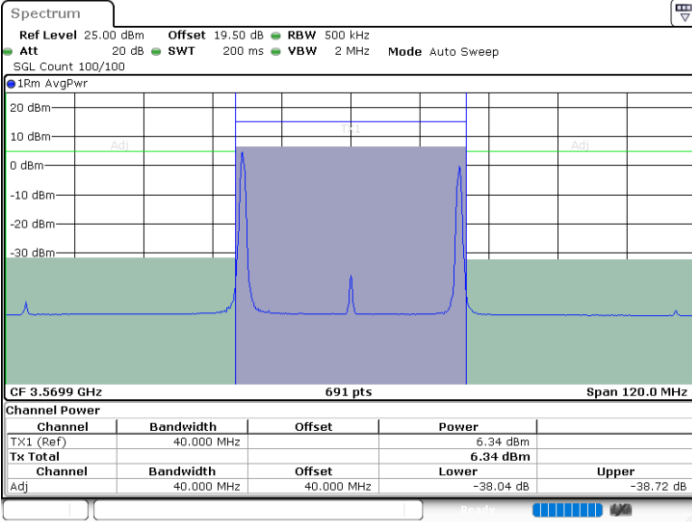

LTE Band 48C / 20MHz+15MHz

64QAM

Highest Channel / 1RB0 and 1RB74

Highest Channel / 1RB99 and 1RB0

Date: 29.FEB.2024 03:54:55

Date: 29.FEB.2024 04:00:56

Highest Channel / FullIRB

N/A

Date: 29.FEB.2024 03:53:48

LTE Band 48C / 20MHz+20MHz

64QAM

Lowest Channel / 1RB0 and 1RB99

Lowest Channel / 1RB99 and 1RB0

Date: 29.FEB.2024 04:16:49

Date: 29.FEB.2024 04:20:45

Lowest Channel / FullIRB