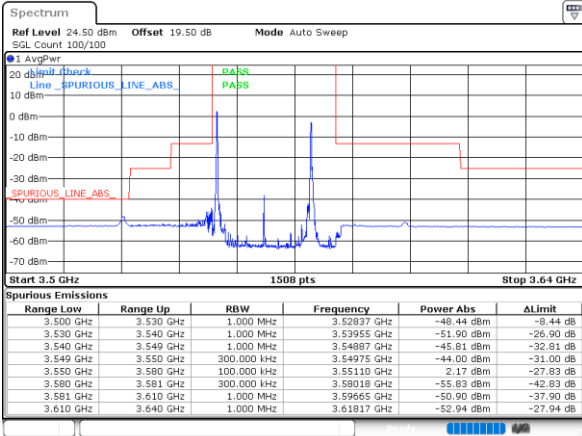

Middle Channel / FullIRB

N/A

Date: 29.FEB.2024 04:06:45

LTE Band 48C / 20MHz+20MHz

64QAM

Highest Channel / 1RB0 and 1RB99

Highest Channel / 1RB99 and 1RB0

Date: 29.FEB.2024 04:28:47

Date: 29.FEB.2024 04:32:41

Highest Channel / FullIRB

N/A

Date: 29.FEB.2024 04:28:01

Conducted Band Edge

LTE Band 48C / 5MHz+20MHz

QPSK

Lowest Band Edge / 1RB0 and 1RB99

Middle Band Edge / 1RB0 and 1RB99

Date: 27.FEB.2024 22:52:56

Date: 28.FEB.2024 02:41:21

Lowest Band Edge / 1RB24 and 1RB0

Middle Band Edge / 1RB24 and 1RB0

Date: 29.FEB.2024 04:43:00

Date: 28.FEB.2024 02:47:38

Lowest Band Edge / Full RB

Middle Band Edge / Full RB

Date: 27.FEB.2024 22:59:19

Date: 28.FEB.2024 02:49:01

LTE Band 48C / 5MHz+20MHz

QPSK

Highest Band Edge / 1RB0 and 1RB99

N/A