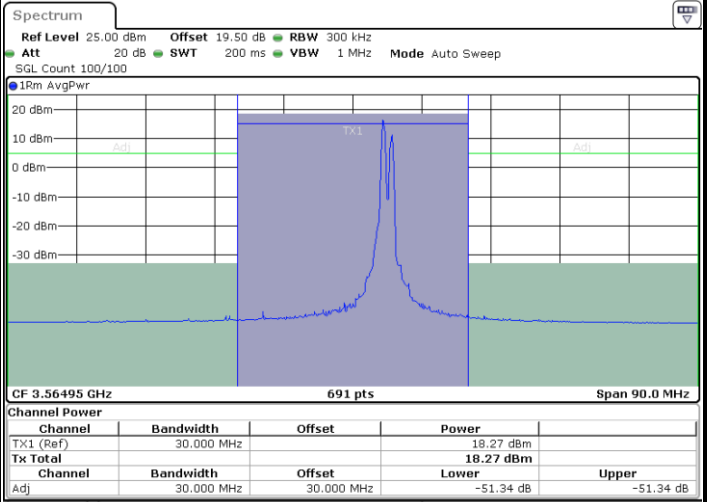

N/A

Date: 29.FEB.2024 01:01:30

LTE Band 48C / 20MHz+5MHz

64QAM

Highest Channel / 1RB0 and 1RB24

Highest Channel / 1RB99 and 1RB0

Date: 29.FEB.2024 01:23:02

Date: 29.FEB.2024 01:28:28

Highest Channel / FullIRB

N/A

Date: 29.FEB.2024 01:20:48

LTE Band 48C / 20MHz+10MHz

64QAM

Lowest Channel / 1RB0 and 1RB49

Lowest Channel / 1RB99 and 1RB0

Date: 29.FEB.2024 02:27:41

Date: 29.FEB.2024 02:32:03

Lowest Channel / FullIRB

N/A

Date: 29.FEB.2024 02:26:33

LTE Band 48C / 20MHz+10MHz

64QAM

Middle Channel / 1RB0 and 1RB49

Middle Channel / 1RB99 and 1RB0