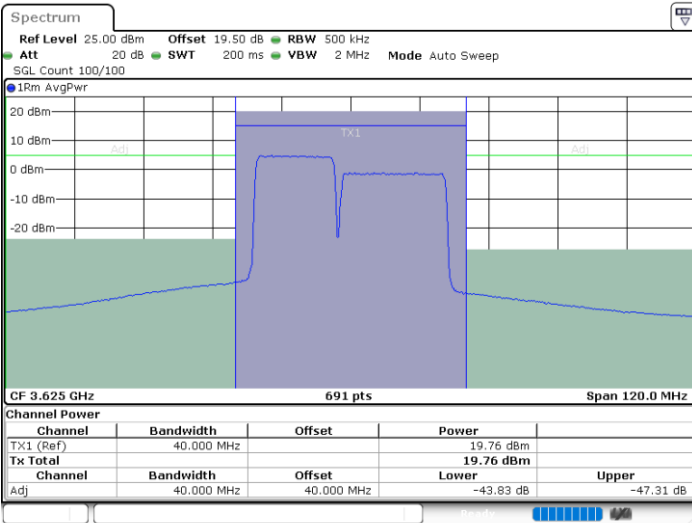

Lowest Channel / 1RB74 and 1RB0

Date: 29.FEB.2024 03:06:25

Date: 29.FEB.2024 03:11:15

Lowest Channel / FullIRB

N/A

Date: 29.FEB.2024 03:05:18

LTE Band 48C / 15MHz+20MHz

64QAM

Middle Channel / 1RB0 and 1RB99

Middle Channel / 1RB74 and 1RB0

Date: 29.FEB.2024 02:54:06

Date: 29.FEB.2024 03:00:54

Middle Channel / FullIRB

N/A

Date: 29.FEB.2024 02:52:58

LTE Band 48C / 15MHz+20MHz