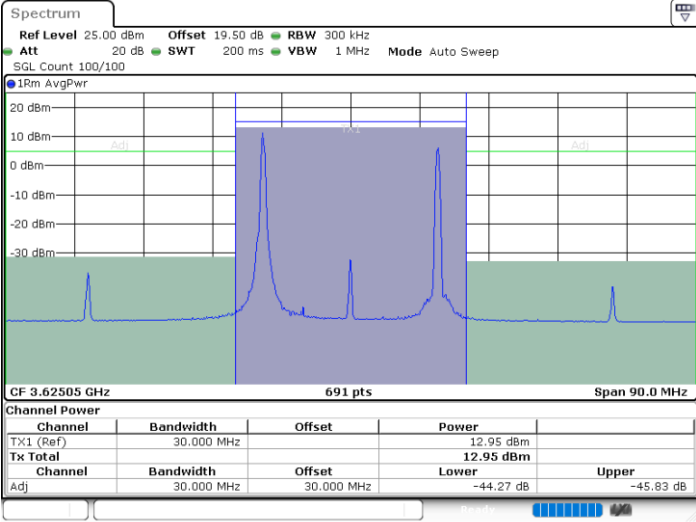

Date: 29.FEB.2024 01:10:14

LTE Band 48C / 20MHz+5MHz

64QAM

Middle Channel / 1RB0 and 1RB24

Middle Channel / 1RB99 and 1RB0

Date: 29.FEB.2024 01:02:18

Date: 29.FEB.2024 01:07:47

Middle Channel / FullIRB

N/A

Date: 29.FEB.2024 01:01:30

LTE Band 48C / 20MHz+5MHz

64QAM

Highest Channel / 1RB0 and 1RB24

Highest Channel / 1RB99 and 1RB0

Date: 29.FEB.2024 01:23:02

Date: 29.FEB.2024 01:28:28