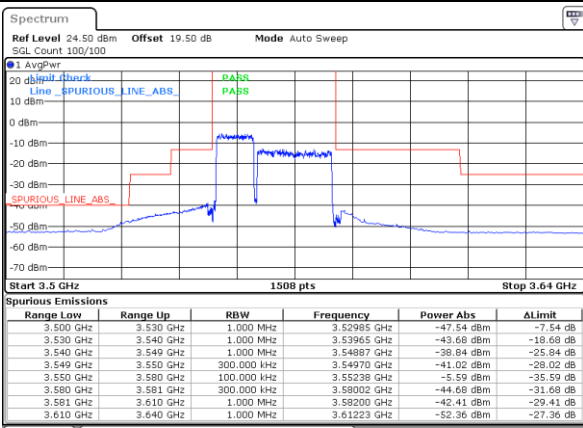

Lowest Band Edge / Full RB

Middle Band Edge / Full RB

Date: 28_FEB.2024 00:41:23

Date: 28_FEB.2024 03:14:06