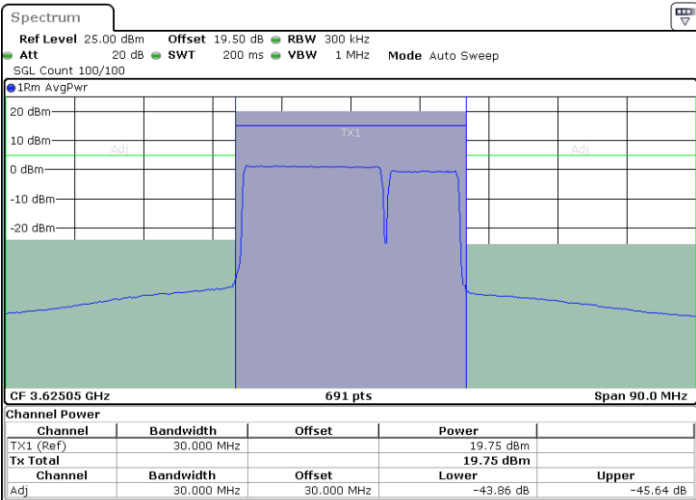

Highest Channel / FullIRB

N/A

Date: 29.FEB.2024 01:20:48

LTE Band 48C / 20MHz+10MHz

64QAM

Lowest Channel / 1RB0 and 1RB49

Lowest Channel / 1RB99 and 1RB0

Date: 29.FEB.2024 02:27:41

Date: 29.FEB.2024 02:32:03

Lowest Channel / FullIRB

N/A

Date: 29.FEB.2024 02:26:33

LTE Band 48C / 20MHz+10MHz

64QAM

Middle Channel / 1RB0 and 1RB49

Middle Channel / 1RB99 and 1RB0

Date: 29.FEB.2024 02:15:39

Date: 29.FEB.2024 02:20:04

Middle Channel / FullIRB

N/A

Date: 29.FEB.2024 02:14:31

LTE Band 48C / 20MHz+10MHz

64QAM

Highest Channel / 1RB0 and 1RB49

Highest Channel / 1RB99 and 1RB0

Date: 29.FEB.2024 02:40:15

Date: 29.FEB.2024 02:44:37

Highest Channel / FullRB

N/A

Date: 29.FEB.2024 02:39:08

LTE Band 48C / 20MHz+15MHz

64QAM