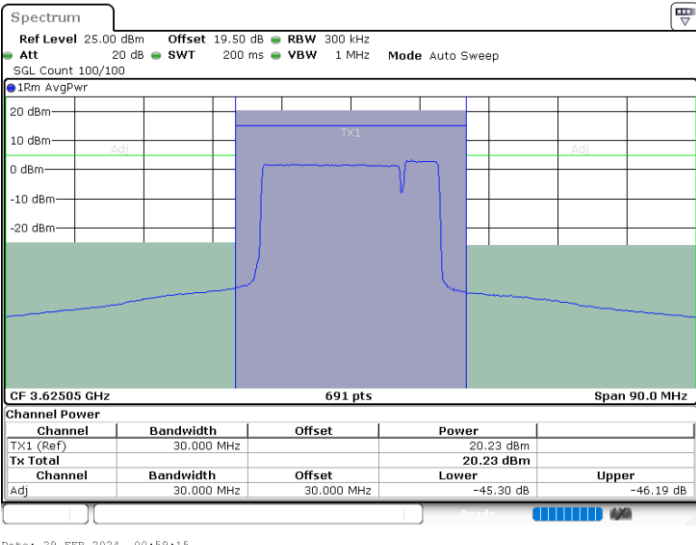

Middle Channel / FullIRB

N/A

Date: 29.FEB.2024 00:59:15