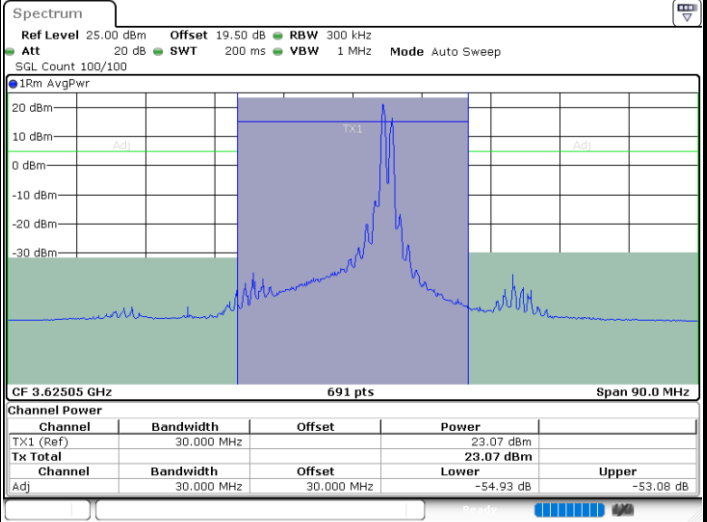

Date: 29.FEB.2024 02:19:15