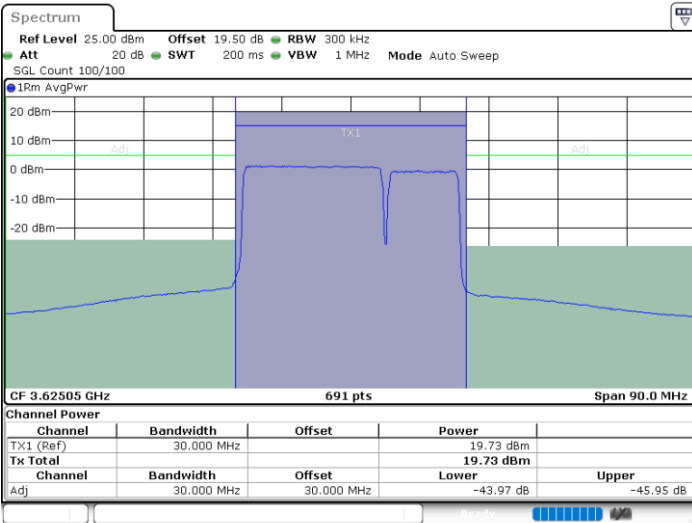

Middle Channel / FullIRB

N/A

Date: 29.FEB.2024 02:13:42