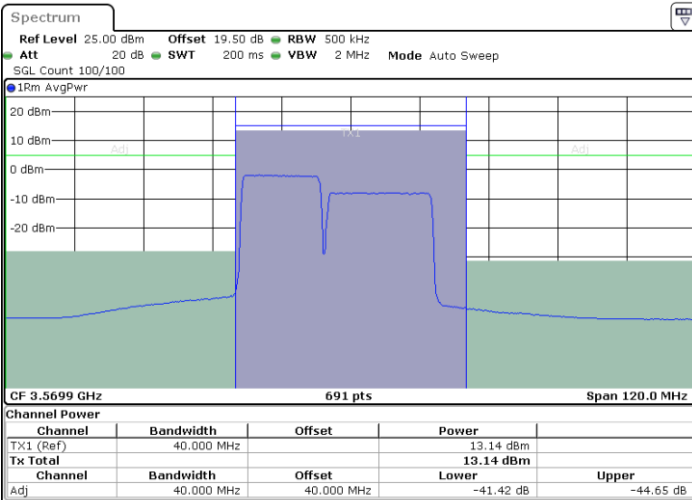

Date: 29.FEB.2024 02:02:31

Date: 29.FEB.2024 02:07:11

Highest Channel / FullIRB

N/A

Date: 29.FEB.2024 02:01:42

LTE Band 48C / 15MHz+20MHz

64QAM

Lowest Channel / 1RB0 and 1RB99

Lowest Channel / 1RB74 and 1RB0

Date: 29.FEB.2024 03:06:25

Date: 29.FEB.2024 03:11:15

Lowest Channel / FullIRB

N/A

Date: 29.FEB.2024 03:05:18

LTE Band 48C / 15MHz+20MHz

64QAM

Middle Channel / 1RB0 and 1RB99

Middle Channel / 1RB74 and 1RB0

Date: 29.FEB.2024 02:54:06

Date: 29.FEB.2024 03:00:54

Middle Channel / FullIRB

N/A

Date: 29.FEB.2024 02:52:58

LTE Band 48C / 15MHz+20MHz