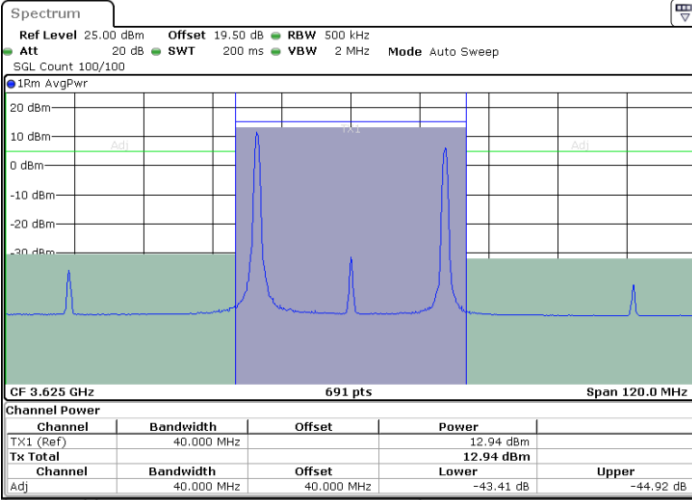

N/A

Date: 29.FEB.2024 03:40:30

LTE Band 48C / 20MHz+15MHz

16QAM

Middle Channel / 1RB0 and 1RB74

Middle Channel / 1RB99 and 1RB0

Date: 29.FEB.2024 03:32:42

Date: 29.FEB.2024 03:35:09

Middle Channel / FullIRB

N/A

Date: 29.FEB.2024 03:30:15

LTE Band 48C / 20MHz+15MHz

16QAM

Highest Channel / 1RB0 and 1RB74

Highest Channel / 1RB99 and 1RB0

Date: 29.FEB.2024 03:55:44