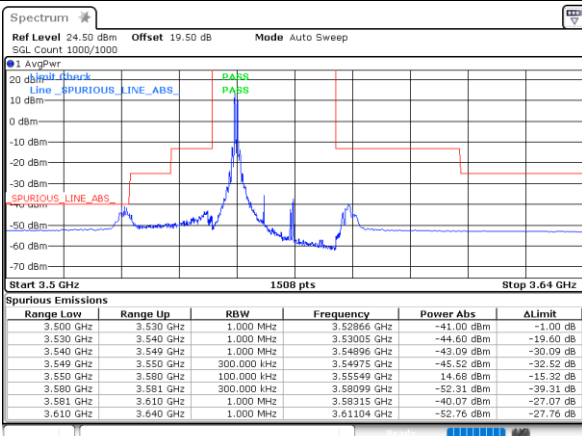

Date: 29.FEB.2024 04:32:41

Highest Channel / FullIRB

N/A

Date: 29.FEB.2024 04:28:01

Conducted Band Edge

LTE Band 48C / 5MHz+20MHz

QPSK

Lowest Band Edge / 1RB0 and 1RB99

Middle Band Edge / 1RB0 and 1RB99

Date: 27.FEB.2024 22:52:56

Date: 28.FEB.2024 02:41:21

Lowest Band Edge / 1RB24 and 1RB0

Middle Band Edge / 1RB24 and 1RB0

Date: 29.FEB.2024 04:43:00

Date: 28.FEB.2024 02:47:38

Lowest Band Edge / Full RB

Middle Band Edge / Full RB

Date: 27.FEB.2024 22:59:19

Date: 28.FEB.2024 02:49:01

LTE Band 48C / 5MHz+20MHz

QPSK

Highest Band Edge / 1RB0 and 1RB99

N/A

Date: 27_FEB.2024 23:15:59

Highest Band Edge / 1RB24 and 1RB0

N/A

Date: 27_FEB.2024 23:14:57

Highest Band Edge / Full RB

N/A

Date: 27_FEB.2024 23:13:50

LTE Band 48C / 10MHz+20MHz