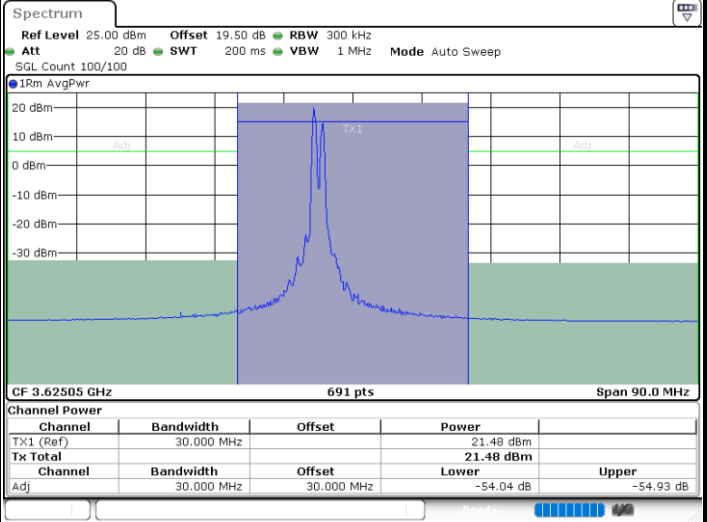

Lowest Channel / FullIRB

N/A

Date: 29.FEB.2024 01:50:00

LTE Band 48C / 10MHz+20MHz

64QAM

Middle Channel / 1RB0 and 1RB9

Middle Channel / 1RB49 and 1RB0

Date: 29.FEB.2024 01:37:40

Date: 29.FEB.2024 01:42:25

Middle Channel / FullIRB

N/A

Date: 29.FEB.2024 01:36:52

LTE Band 48C / 10MHz+20MHz

64QAM

Highest Channel / 1RB0 and 1RB99

Highest Channel / 1RB49 and 1RB0