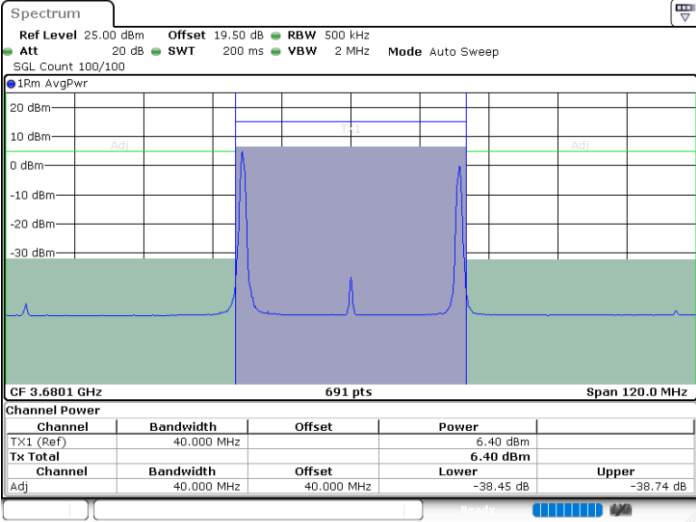

Middle Channel / FullIRB

N/A

Date: 29.FEB.2024 04:06:45

LTE Band 48C / 20MHz+20MHz

64QAM

Highest Channel / 1RB0 and 1RB99

Highest Channel / 1RB99 and 1RB0

Date: 29.FEB.2024 04:28:47

Date: 29.FEB.2024 04:32:41

Highest Channel / FullIRB

N/A

Date: 29.FEB.2024 04:28:01

Conducted Band Edge

LTE Band 48C / 5MHz+20MHz

QPSK

Lowest Band Edge / 1RB0 and 1RB99