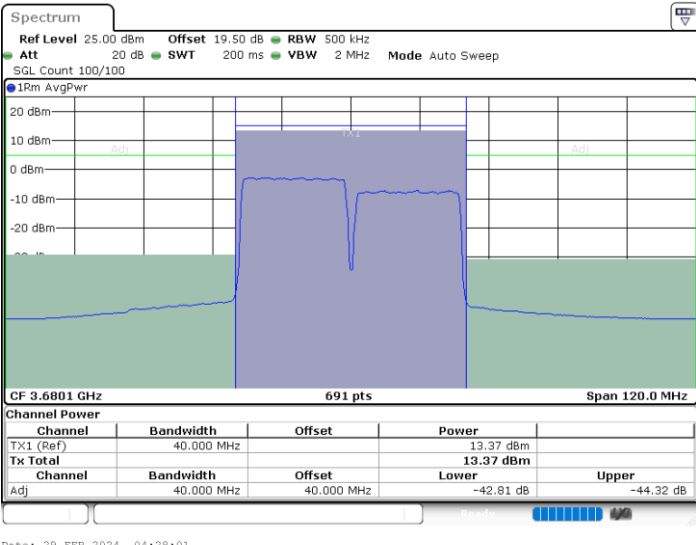

Middle Channel / FullIRB

N/A

Date: 29.FEB.2024 04:06:45

LTE Band 48C / 20MHz+20MHz

64QAM

Highest Channel / 1RB0 and 1RB99

Highest Channel / 1RB99 and 1RB0

Date: 29.FEB.2024 04:28:47

Date: 29.FEB.2024 04:32:41

Highest Channel / FullIRB

N/A

Date: 29.FEB.2024 04:28:01

Conducted Band Edge

LTE Band 48C / 5MHz+20MHz

QPSK

Lowest Band Edge / 1RB0 and 1RB99