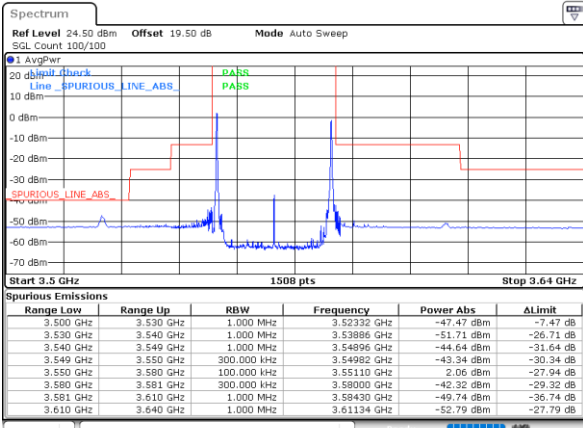

Lowest Band Edge / Full RB

Middle Band Edge / Full RB

Date: 27.FEB.2024 22:59:19

Date: 28.FEB.2024 02:49:01

LTE Band 48C / 5MHz+20MHz

QPSK

Highest Band Edge / 1RB0 and 1RB99

N/A

Date: 27_FEB.2024 23:15:59

Highest Band Edge / 1RB24 and 1RB0

N/A

Date: 27_FEB.2024 23:14:57

Highest Band Edge / Full RB

N/A

Date: 27_FEB.2024 23:13:50

LTE Band 48C / 10MHz+20MHz

QPSK

Lowest Band Edge / 1RB0 and 1RB99

Middle Band Edge / 1RB0 and 1RB99

Date: 28_FEB.2024 00:40:19

Date: 28_FEB.2024 03:13:02

Lowest Band Edge / 1RB49 and 1RB0

Middle Band Edge / 1RB49 and 1RB0

Date: 28_FEB.2024 00:31:40