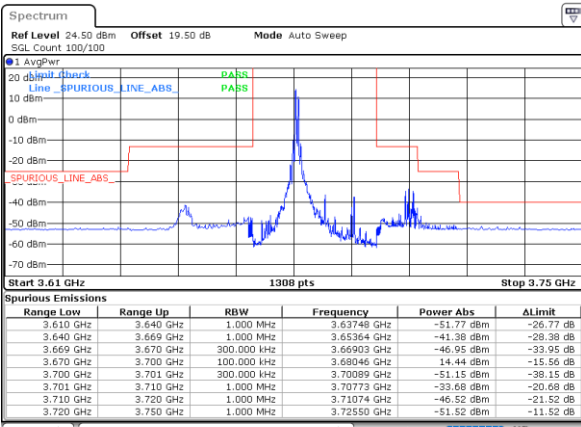

Date: 29.FEB.2024 04:32:41

Highest Channel / FullIRB

N/A

Date: 29.FEB.2024 04:28:01

Conducted Band Edge

LTE Band 48C / 5MHz+20MHz

QPSK

Lowest Band Edge / 1RB0 and 1RB99

Middle Band Edge / 1RB0 and 1RB99

Date: 27.FEB.2024 22:52:56

Date: 28.FEB.2024 02:41:21

Lowest Band Edge / 1RB24 and 1RB0

Middle Band Edge / 1RB24 and 1RB0

Date: 29.FEB.2024 04:43:00

Date: 28.FEB.2024 02:47:38

Lowest Band Edge / Full RB

Middle Band Edge / Full RB

Date: 27.FEB.2024 22:59:19

Date: 28.FEB.2024 02:49:01

LTE Band 48C / 5MHz+20MHz

QPSK

Highest Band Edge / 1RB0 and 1RB99

N/A

Date: 27_FEB.2024 23:15:59

Highest Band Edge / 1RB24 and 1RB0

N/A

Date: 27_FEB.2024 23:14:57

Highest Band Edge / Full RB

N/A

Date: 27_FEB.2024 23:13:50

LTE Band 48C / 10MHz+20MHz