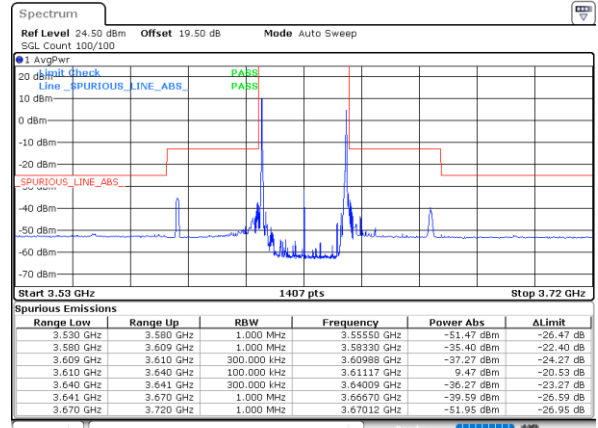

Lowest Band Edge / Full RB

Middle Band Edge / Full RB

Date: 27.FEB.2024 22:59:19

Date: 28.FEB.2024 02:49:01

LTE Band 48C / 5MHz+20MHz

QPSK

Highest Band Edge / 1RB0 and 1RB99

N/A

Date: 27_FEB.2024 23:15:59

Highest Band Edge / 1RB24 and 1RB0

N/A

Date: 27_FEB.2024 23:14:57

Highest Band Edge / Full RB

N/A

Date: 27_FEB.2024 23:13:50

LTE Band 48C / 10MHz+20MHz

QPSK

Lowest Band Edge / 1RB0 and 1RB99

Middle Band Edge / 1RB0 and 1RB99

Date: 28_FEB.2024 00:40:19

Date: 28_FEB.2024 03:13:02

Lowest Band Edge / 1RB49 and 1RB0

Middle Band Edge / 1RB49 and 1RB0

Date: 28_FEB.2024 00:31:40