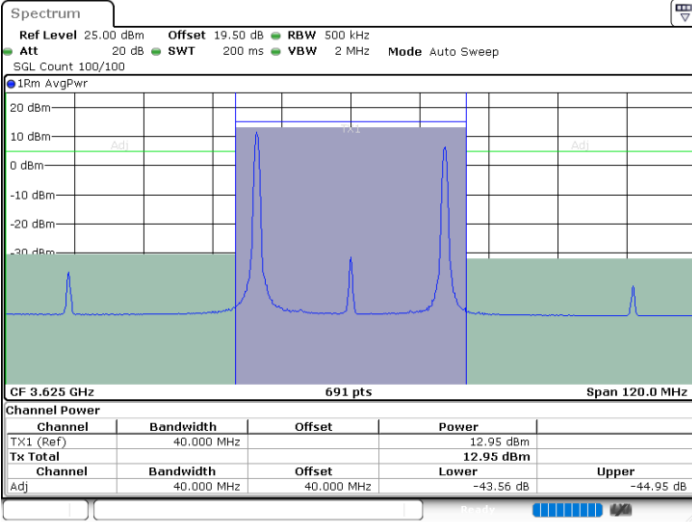

Date: 29.FEB.2024 02:02:31

Date: 29.FEB.2024 02:07:11

Highest Channel / FullIRB

N/A

Date: 29.FEB.2024 02:01:42

LTE Band 48C / 15MHz+20MHz

64QAM

Lowest Channel / 1RB0 and 1RB99

Lowest Channel / 1RB74 and 1RB0

Date: 29.FEB.2024 03:06:25

Date: 29.FEB.2024 03:11:15

Lowest Channel / FullIRB

N/A

Date: 29.FEB.2024 03:05:18

LTE Band 48C / 15MHz+20MHz

64QAM

Middle Channel / 1RB0 and 1RB99

Middle Channel / 1RB74 and 1RB0

Date: 29.FEB.2024 02:54:06

Date: 29.FEB.2024 03:00:54

Middle Channel / FullIRB

N/A

Date: 29.FEB.2024 02:52:58

LTE Band 48C / 15MHz+20MHz