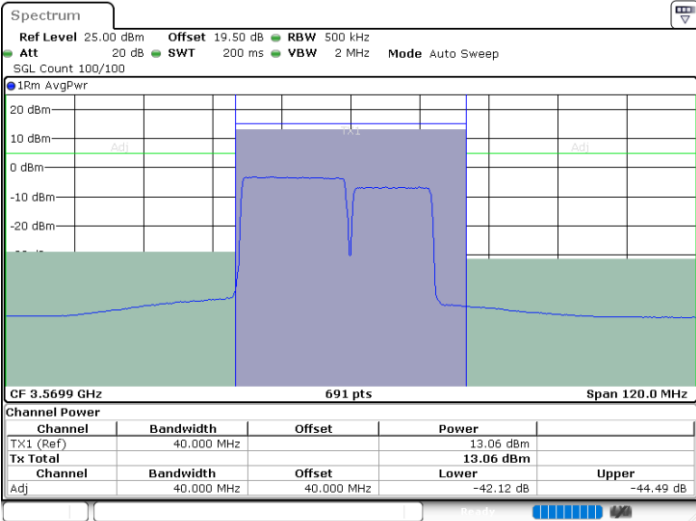

Lowest Channel / FullIRB

N/A

Date: 29.FEB.2024 03:40:30