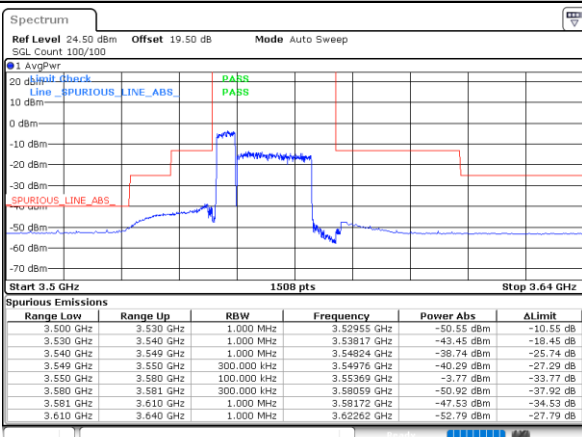

Date: 29.FEB.2024 04:32:41

Highest Channel / FullIRB

N/A

Date: 29.FEB.2024 04:28:01

Conducted Band Edge

LTE Band 48C / 5MHz+20MHz

QPSK

Lowest Band Edge / 1RB0 and 1RB99

Middle Band Edge / 1RB0 and 1RB99

Date: 27.FEB.2024 22:52:56

Date: 28.FEB.2024 02:41:21

Lowest Band Edge / 1RB24 and 1RB0

Middle Band Edge / 1RB24 and 1RB0

Date: 29.FEB.2024 04:43:00

Date: 28.FEB.2024 02:47:38

Lowest Band Edge / Full RB

Middle Band Edge / Full RB

Date: 27.FEB.2024 22:59:19

Date: 28.FEB.2024 02:49:01

LTE Band 48C / 5MHz+20MHz

QPSK

Highest Band Edge / 1RB0 and 1RB99

N/A

Date: 27_FEB.2024 23:15:59

Highest Band Edge / 1RB24 and 1RB0

N/A

Date: 27_FEB.2024 23:14:57

Highest Band Edge / Full RB

N/A

Date: 27_FEB.2024 23:13:50

LTE Band 48C / 10MHz+20MHz