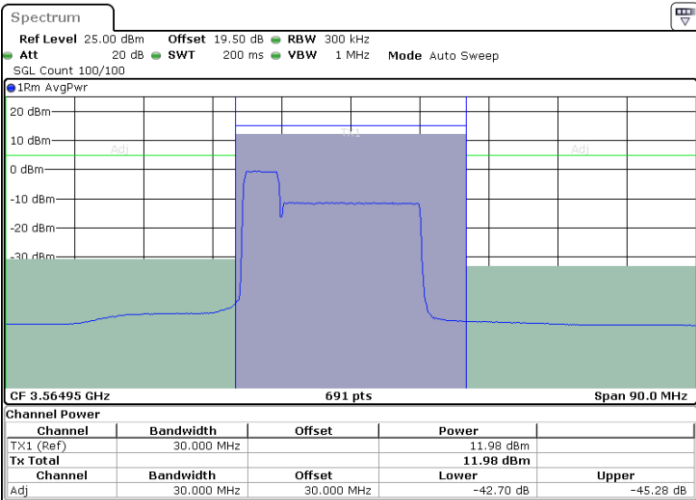

Highest Channel / 1RB0 and 1RB99

Highest Channel / 1RB99 and 1RB0

Date: 29.FEB.2024 04:29:34

Date: 29.FEB.2024 04:31:54

Highest Channel / FullIRB

N/A

Date: 29.FEB.2024 04:27:13

LTE Band 48C / 5MHz+20MHz

64QAM

Lowest Channel / 1RB0 and 1RB99

Lowest Channel / 1RB24 and 1RB0

Date: 29.FEB.2024 00:33:57

Date: 29.FEB.2024 00:39:40

Lowest Channel / FullIRB

N/A

Date: 29.FEB.2024 00:31:42

LTE Band 48C / 5MHz+20MHz

64QAM

Middle Channel / 1RB0 and 1RB99

Middle Channel / 1RB24 and 1RB0

Date: 29.FEB.2024 00:20:20

Date: 29.FEB.2024 00:27:22

Middle Channel / FullIRB

N/A

Date: 29.FEB.2024 00:19:06

LTE Band 48C / 5MHz+20MHz

64QAM

Highest Channel / 1RB0 and 1RB99

Highest Channel / 1RB24 and 1RB0

Date: 29.FEB.2024 00:46:17

Date: 29.FEB.2024 00:52:11

Highest Channel / FullIRB