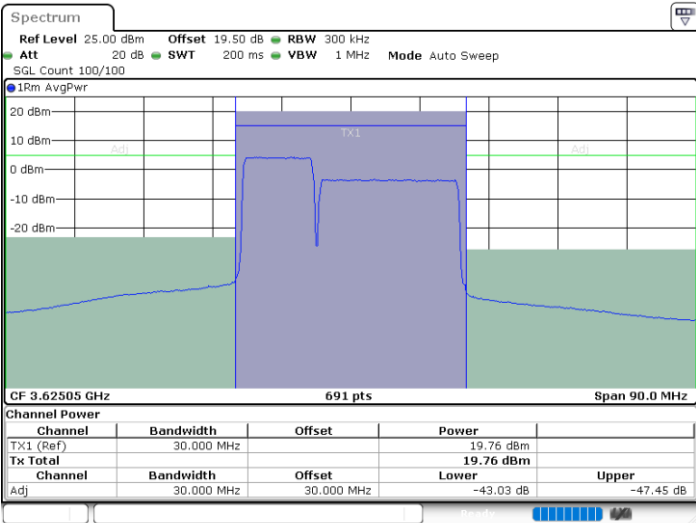

N/A

Date: 29.FEB.2024 00:44:02

LTE Band 48C / 10MHz+20MHz

64QAM

Lowest Channel / 1RB0 and 1RB99

Lowest Channel / 1RB49 and 1RB0

Date: 29.FEB.2024 01:50:48

Date: 29.FEB.2024 01:55:35

Lowest Channel / FullIRB

N/A

Date: 29.FEB.2024 01:50:00

LTE Band 48C / 10MHz+20MHz

64QAM

Middle Channel / 1RB0 and 1RB9

Middle Channel / 1RB49 and 1RB0

Date: 29.FEB.2024 01:37:40

Date: 29.FEB.2024 01:42:25

Middle Channel / FullIRB

N/A

Date: 29.FEB.2024 01:36:52

LTE Band 48C / 10MHz+20MHz

64QAM

Highest Channel / 1RB0 and 1RB99

Highest Channel / 1RB49 and 1RB0

Date: 29.FEB.2024 02:02:31

Date: 29.FEB.2024 02:07:11

Highest Channel / FullIRB

N/A

Date: 29.FEB.2024 02:01:42

LTE Band 48C / 15MHz+20MHz

64QAM

Lowest Channel / 1RB0 and 1RB99