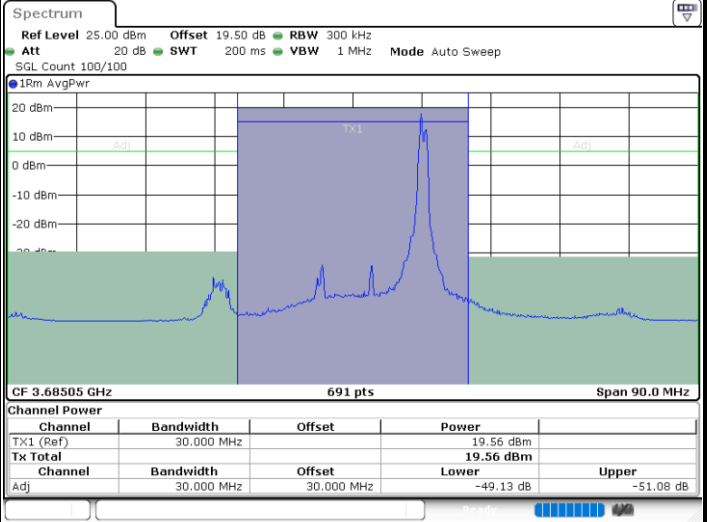

Date: 29.FEB.2024 01:04:32

Date: 29.FEB.2024 01:06:58

Middle Channel / FullIRB

N/A

Date: 29.FEB.2024 00:59:15

LTE Band 48C / 20MHz+5MHz

16QAM

Highest Channel / 1RB0 and 1RB24

Highest Channel / 1RB99 and 1RB0

Date: 29.FEB.2024 01:24:54

Date: 29.FEB.2024 01:27:40

Highest Channel / FullIRB

N/A

Date: 29.FEB.2024 01:19:59

LTE Band 48C / 20MHz+10MHz

16QAM