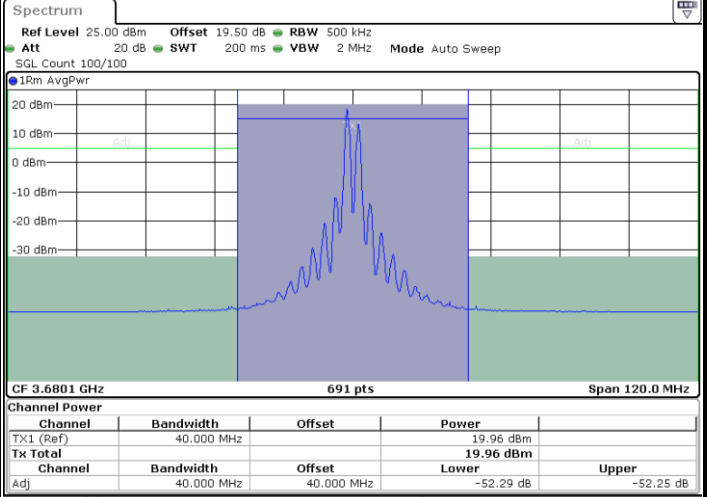

Middle Channel / 1RB99 and 1RB0

Date: 29.FEB.2024 04:08:19

Date: 29.FEB.2024 04:10:41

Middle Channel / FullIRB

N/A

Date: 29.FEB.2024 04:05:57

LTE Band 48C / 20MHz+20MHz

16QAM

Highest Channel / 1RB0 and 1RB99

Highest Channel / 1RB99 and 1RB0

Date: 29.FEB.2024 04:29:34

Date: 29.FEB.2024 04:31:54

Highest Channel / FullIRB

N/A

Date: 29.FEB.2024 04:27:13

LTE Band 48C / 5MHz+20MHz