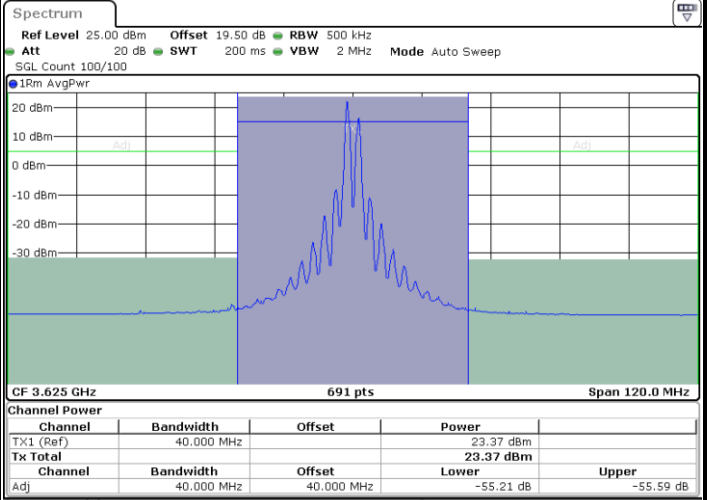

LTE Band 48C / 20MHz+20MHz

16QAM

MiddleChannel / 1RB0 and 1RB99

Middle Channel / 1RB99 and 1RB0

Date: 29.FEB.2024 04:08:19

Date: 29.FEB.2024 04:10:41