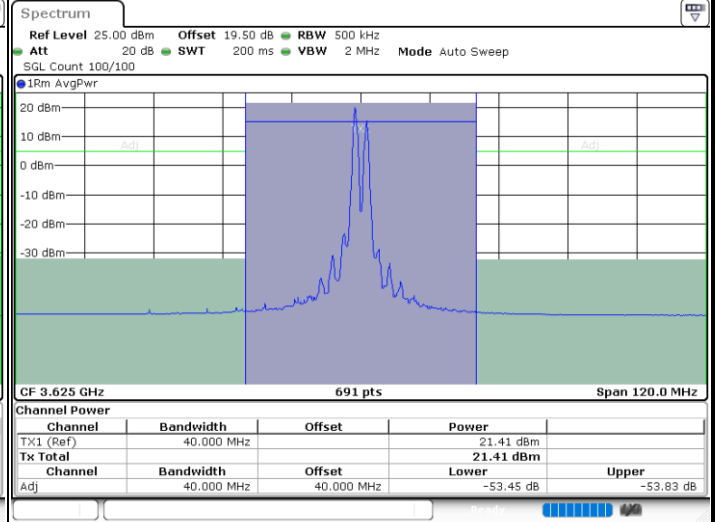

Date: 29.FEB.2024 03:53:48

LTE Band 48C / 20MHz+20MHz

64QAM

Lowest Channel / 1RB0 and 1RB99

Lowest Channel / 1RB99 and 1RB0

Date: 29.FEB.2024 04:16:49

Date: 29.FEB.2024 04:20:45

Lowest Channel / FullIRB

N/A

Date: 29.FEB.2024 04:16:02

LTE Band 48C / 20MHz+20MHz

64QAM

MiddleChannel / 1RB0 and 1RB99

Middle Channel / 1RB99 and 1RB0

Date: 29.FEB.2024 04:07:32

Date: 29.FEB.2024 04:11:28

Middle Channel / FullIRB

N/A

Date: 29.FEB.2024 04:06:45

LTE Band 48C / 20MHz+20MHz

64QAM

Highest Channel / 1RB0 and 1RB99

Highest Channel / 1RB99 and 1RB0

Date: 29.FEB.2024 04:28:47

Date: 29.FEB.2024 04:32:41

Highest Channel / FullIRB

N/A

Date: 29.FEB.2024 04:28:01

Conducted Band Edge

LTE Band 48C / 5MHz+20MHz

QPSK

Lowest Band Edge / 1RB0 and 1RB99