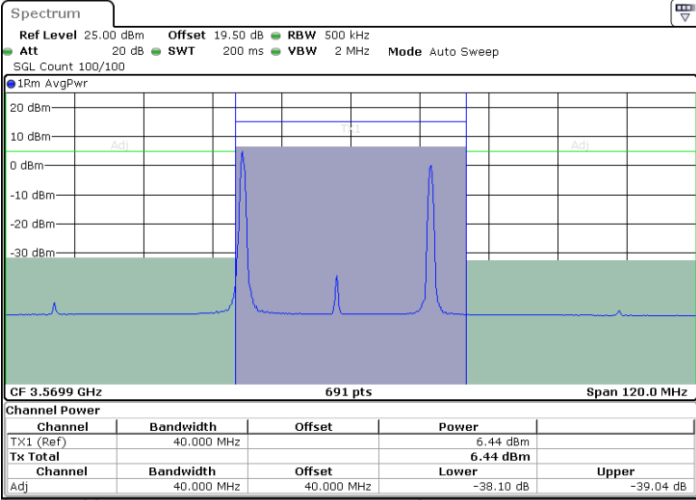

LTE Band 48C / 20MHz+10MHz

16QAM

Highest Channel / 1RB0 and 1RB49

Highest Channel / 1RB99 and 1RB0

Date: 29.FEB.2024 02:41:04

Date: 29.FEB.2024 02:43:48

Highest Channel / FullIRB

N/A

Date: 29.FEB.2024 02:38:19

LTE Band 48C / 20MHz+15MHz

16QAM

Lowest Channel / 1RB0 and 1RB74

Lowest Channel / 1RB99 and 1RB0

Date: 29.FEB.2024 03:43:15

Date: 29.FEB.2024 03:47:08

Lowest Channel / FullIRB