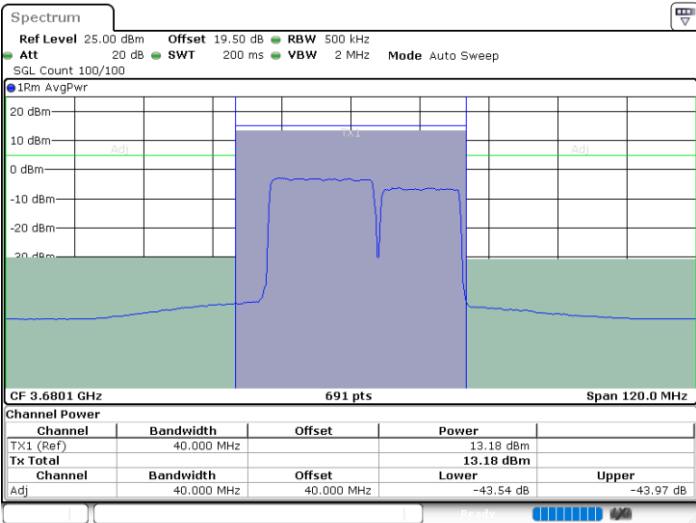

Middle Channel / FullIRB

N/A

Date: 29.FEB.2024 03:30:15

LTE Band 48C / 20MHz+15MHz

16QAM

Highest Channel / 1RB0 and 1RB74

Highest Channel / 1RB99 and 1RB0

Date: 29.FEB.2024 03:55:44

Date: 29.FEB.2024 03:59:36

Highest Channel / FullRB

N/A

Date: 29.FEB.2024 03:52:59

LTE Band 48C / 20MHz+20MHz

16QAM

Lowest Channel / 1RB0 and 1RB99

Lowest Channel / 1RB99 and 1RB0