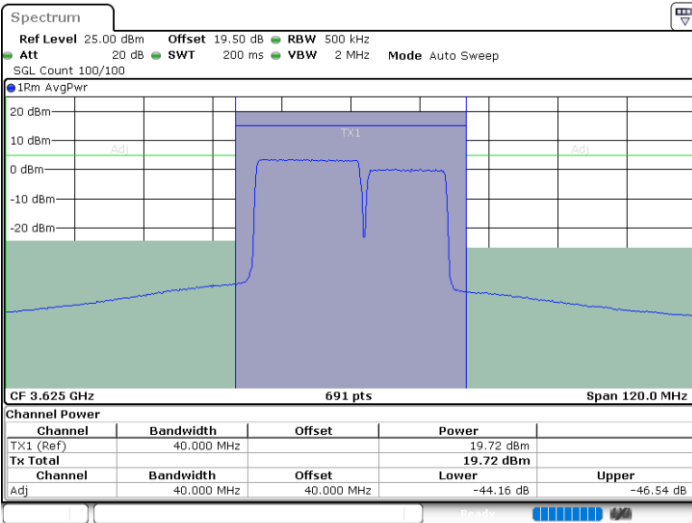

Lowest Channel / 1RB0 and 1RB74

Lowest Channel / 1RB99 and 1RB0

Date: 29.FEB.2024 03:42:27

Date: 29.FEB.2024 03:49:24

Lowest Channel / FullIRB

N/A

Date: 29.FEB.2024 03:41:19

LTE Band 48C / 20MHz+15MHz

64QAM

Middle Channel / 1RB0 and 1RB74

Middle Channel / 1RB99 and 1RB0

Date: 29.FEB.2024 03:31:53

Date: 29.FEB.2024 03:36:56

Middle Channel / FullIRB

N/A

Date: 29.FEB.2024 03:31:04

LTE Band 48C / 20MHz+15MHz

64QAM

Highest Channel / 1RB0 and 1RB74

Highest Channel / 1RB99 and 1RB0

Date: 29.FEB.2024 03:54:55

Date: 29.FEB.2024 04:00:56

Highest Channel / FullIRB

N/A

Date: 29.FEB.2024 03:53:48

LTE Band 48C / 20MHz+20MHz

64QAM

Lowest Channel / 1RB0 and 1RB99

Lowest Channel / 1RB99 and 1RB0

Date: 29.FEB.2024 04:16:49

Date: 29.FEB.2024 04:20:45

Lowest Channel / FullIRB