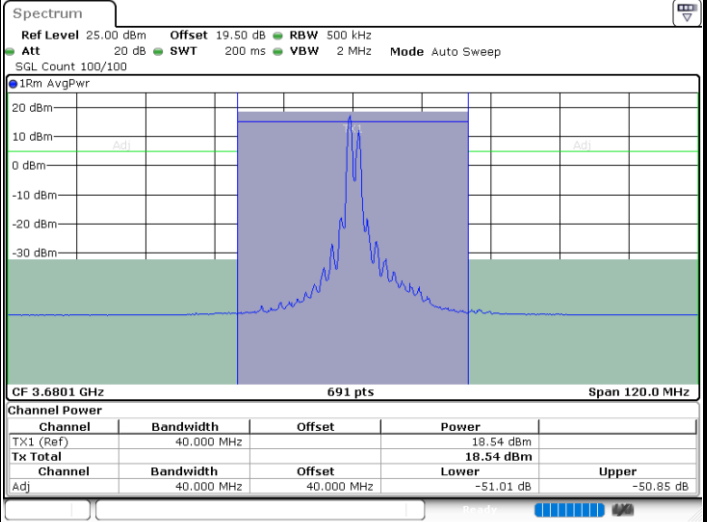

N/A

Date: 29.FEB.2024 02:52:09

LTE Band 48C / 15MHz+20MHz

16QAM

Highest Channel / 1RB0 and 1RB99

Highest Channel / 1RB74 and 1RB0

Date: 29.FEB.2024 03:19:03

Date: 29.FEB.2024 03:22:16

Highest Channel / FullIRB

N/A

Date: 29.FEB.2024 03:16:18

LTE Band 48C / 20MHz+5MHz

16QAM

Lowest Channel / 1RB0 and 1RB24

Lowest Channel / 1RB99 and 1RB0

Date: 29.FEB.2024 01:12:54