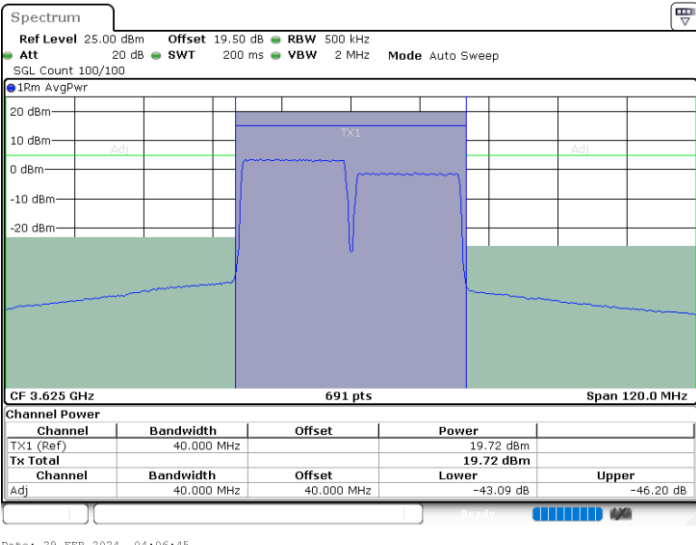

Date: 29.FEB.2024 03:53:48

LTE Band 48C / 20MHz+20MHz

64QAM

Lowest Channel / 1RB0 and 1RB99

Lowest Channel / 1RB99 and 1RB0

Date: 29.FEB.2024 04:16:49

Date: 29.FEB.2024 04:20:45

Lowest Channel / FullIRB

N/A

Date: 29.FEB.2024 04:16:02

LTE Band 48C / 20MHz+20MHz

64QAM

MiddleChannel / 1RB0 and 1RB99

Middle Channel / 1RB99 and 1RB0

Date: 29.FEB.2024 04:07:32

Date: 29.FEB.2024 04:11:28

Middle Channel / FullIRB

N/A

Date: 29.FEB.2024 04:06:45

LTE Band 48C / 20MHz+20MHz

64QAM

Highest Channel / 1RB0 and 1RB99

Highest Channel / 1RB99 and 1RB0

Date: 29.FEB.2024 04:28:47

Date: 29.FEB.2024 04:32:41

Highest Channel / FullIRB

N/A

Date: 29.FEB.2024 04:28:01

Conducted Band Edge

LTE Band 48C / 5MHz+20MHz

QPSK

Lowest Band Edge / 1RB0 and 1RB99