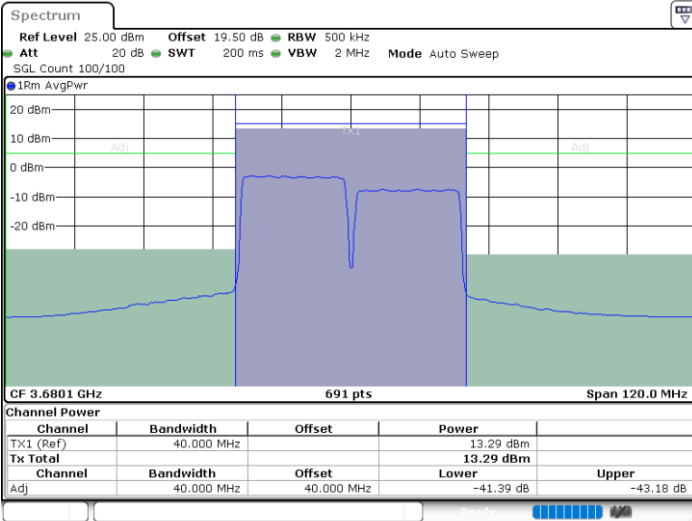

Highest Channel / 1RB0 and 1RB99

Highest Channel / 1RB99 and 1RB0

Date: 29.FEB.2024 04:29:34

Date: 29.FEB.2024 04:31:54

Highest Channel / FullIRB

N/A

Date: 29.FEB.2024 04:27:13

LTE Band 48C / 5MHz+20MHz