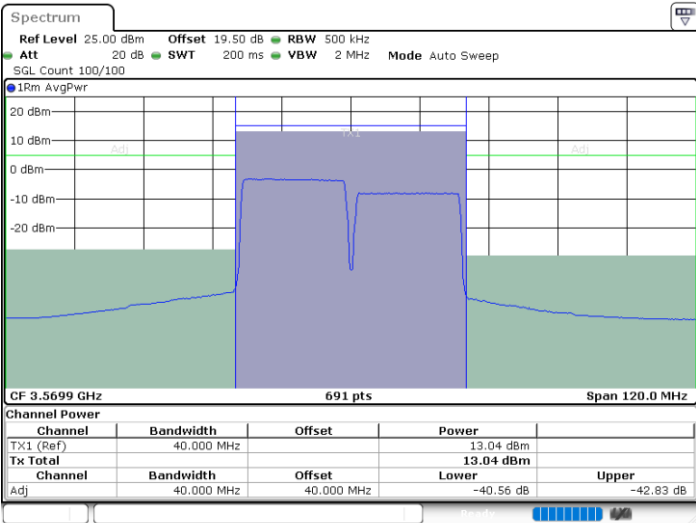

Middle Channel / FullIRB

N/A

Date: 29.FEB.2024 03:30:15

LTE Band 48C / 20MHz+15MHz

16QAM

Highest Channel / 1RB0 and 1RB74

Highest Channel / 1RB99 and 1RB0

Date: 29.FEB.2024 03:55:44

Date: 29.FEB.2024 03:59:36

Highest Channel / FullRB

N/A

Date: 29.FEB.2024 03:52:59

LTE Band 48C / 20MHz+20MHz

16QAM

Lowest Channel / 1RB0 and 1RB99

Lowest Channel / 1RB99 and 1RB0

Date: 29.FEB.2024 04:17:36

Date: 29.FEB.2024 04:19:58

Lowest Channel / FullIRB

N/A

Date: 29.FEB.2024 04:15:15

LTE Band 48C / 20MHz+20MHz

16QAM

MiddleChannel / 1RB0 and 1RB99