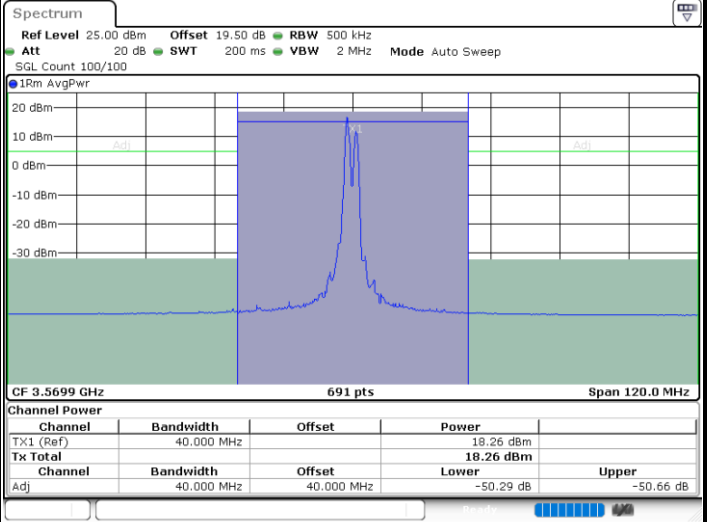

Date: 29.FEB.2024 02:15:39

Date: 29.FEB.2024 02:20:04

Middle Channel / FullIRB

N/A

Date: 29.FEB.2024 02:14:31

LTE Band 48C / 20MHz+10MHz

64QAM

Highest Channel / 1RB0 and 1RB49

Highest Channel / 1RB99 and 1RB0

Date: 29.FEB.2024 02:40:15

Date: 29.FEB.2024 02:44:37

Highest Channel / FullRB

N/A

Date: 29.FEB.2024 02:39:08

LTE Band 48C / 20MHz+15MHz

64QAM

Lowest Channel / 1RB0 and 1RB74

Lowest Channel / 1RB99 and 1RB0

Date: 29.FEB.2024 03:42:27

Date: 29.FEB.2024 03:49:24

Lowest Channel / FullIRB

N/A

Date: 29.FEB.2024 03:41:19

LTE Band 48C / 20MHz+15MHz