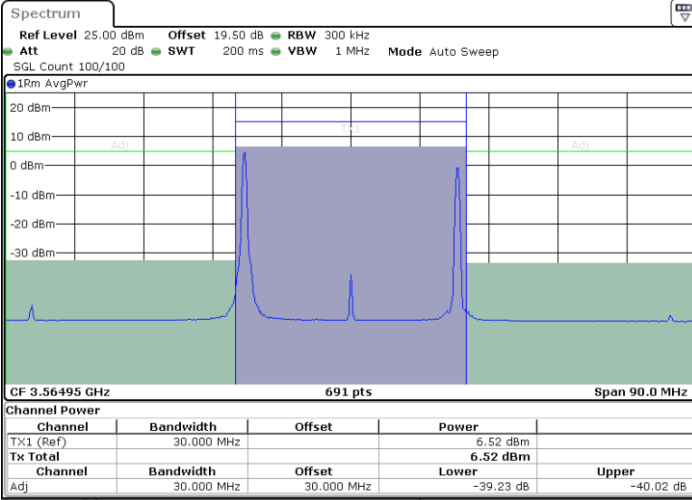

Highest Channel / 1RB99 and 1RB0

Date: 29.FEB.2024 01:24:54

Date: 29.FEB.2024 01:27:40

Highest Channel / FullIRB

N/A

Date: 29.FEB.2024 01:19:59

LTE Band 48C / 20MHz+10MHz

16QAM

Lowest Channel / 1RB0 and 1RB49

Lowest Channel / 1RB99 and 1RB0

Date: 29.FEB.2024 02:28:29

Date: 29.FEB.2024 02:31:14

Lowest Channel / FullIRB

N/A

Date: 29.FEB.2024 02:25:44

LTE Band 48C / 20MHz+10MHz