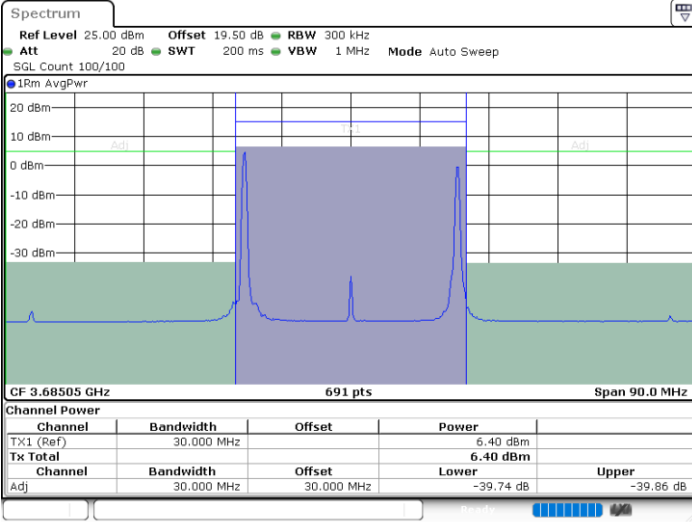

Date: 29.FEB.2024 01:42:25

Middle Channel / FullIRB

N/A

Date: 29.FEB.2024 01:36:52

LTE Band 48C / 10MHz+20MHz

64QAM

Highest Channel / 1RB0 and 1RB99

Highest Channel / 1RB49 and 1RB0

Date: 29.FEB.2024 02:02:31

Date: 29.FEB.2024 02:07:11

Highest Channel / FullIRB

N/A

Date: 29.FEB.2024 02:01:42

LTE Band 48C / 15MHz+20MHz

64QAM

Lowest Channel / 1RB0 and 1RB99