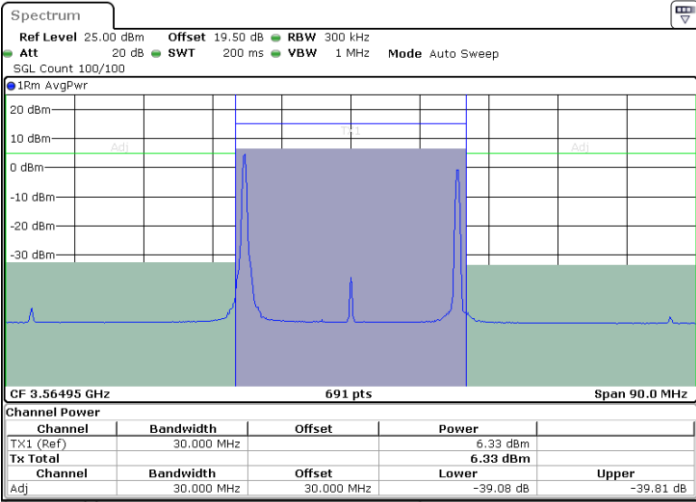

N/A

Date: 29.FEB.2024 01:01:30

LTE Band 48C / 20MHz+5MHz

64QAM

Highest Channel / 1RB0 and 1RB24

Highest Channel / 1RB99 and 1RB0

Date: 29.FEB.2024 01:23:02

Date: 29.FEB.2024 01:28:28

Highest Channel / FullIRB

N/A

Date: 29.FEB.2024 01:20:48

LTE Band 48C / 20MHz+10MHz

64QAM

Lowest Channel / 1RB0 and 1RB49

Lowest Channel / 1RB99 and 1RB0

Date: 29.FEB.2024 02:27:41

Date: 29.FEB.2024 02:32:03

Lowest Channel / FullIRB

N/A

Date: 29.FEB.2024 02:26:33

LTE Band 48C / 20MHz+10MHz

64QAM

Middle Channel / 1RB0 and 1RB49

Middle Channel / 1RB99 and 1RB0