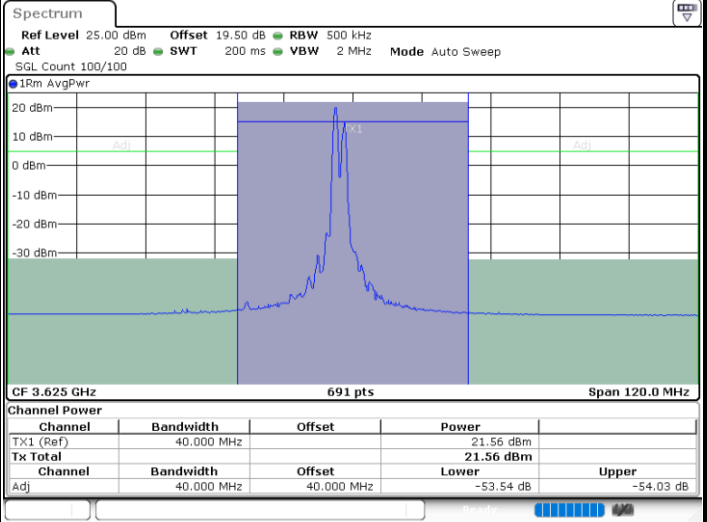

Date: 29.FEB.2024 02:02:31

Date: 29.FEB.2024 02:07:11

Highest Channel / FullIRB

N/A

Date: 29.FEB.2024 02:01:42

LTE Band 48C / 15MHz+20MHz

64QAM

Lowest Channel / 1RB0 and 1RB99

Lowest Channel / 1RB74 and 1RB0

Date: 29.FEB.2024 03:06:25

Date: 29.FEB.2024 03:11:15

Lowest Channel / FullIRB

N/A

Date: 29.FEB.2024 03:05:18

LTE Band 48C / 15MHz+20MHz

64QAM

Middle Channel / 1RB0 and 1RB99

Middle Channel / 1RB74 and 1RB0

Date: 29.FEB.2024 02:54:06

Date: 29.FEB.2024 03:00:54

Middle Channel / FullIRB

N/A

Date: 29.FEB.2024 02:52:58

LTE Band 48C / 15MHz+20MHz