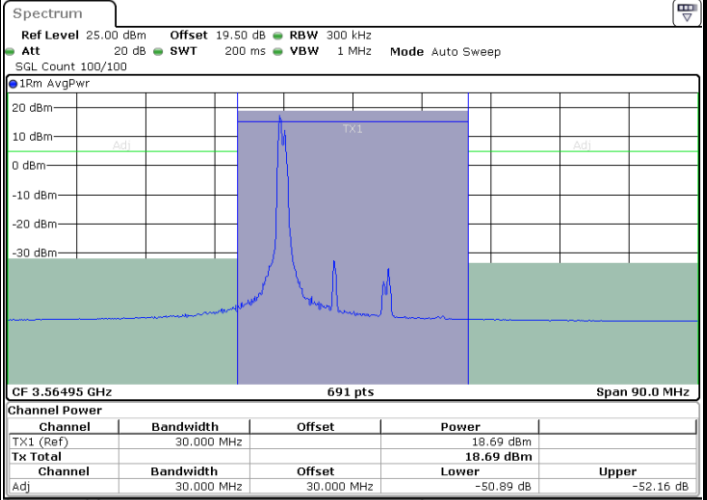

Date: 29.FEB.2024 00:39:40