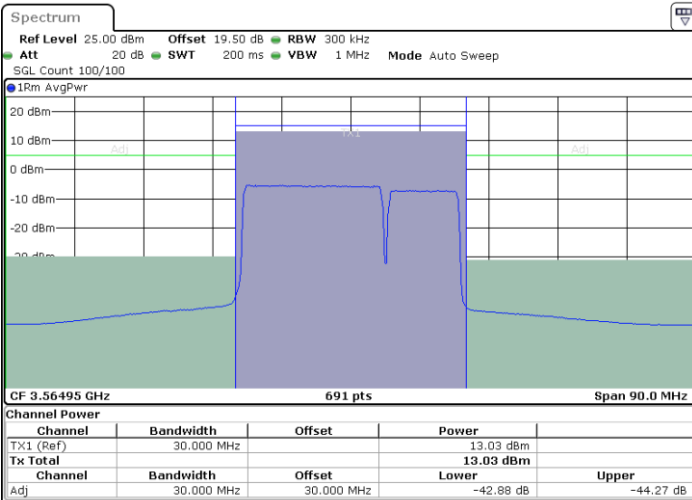

Highest Channel / 1RB99 and 1RB0

Date: 29.FEB.2024 01:24:54

Date: 29.FEB.2024 01:27:40

Highest Channel / FullIRB

N/A

Date: 29.FEB.2024 01:19:59

LTE Band 48C / 20MHz+10MHz

16QAM

Lowest Channel / 1RB0 and 1RB49

Lowest Channel / 1RB99 and 1RB0

Date: 29.FEB.2024 02:28:29

Date: 29.FEB.2024 02:31:14

Lowest Channel / FullIRB

N/A

Date: 29.FEB.2024 02:25:44

LTE Band 48C / 20MHz+10MHz