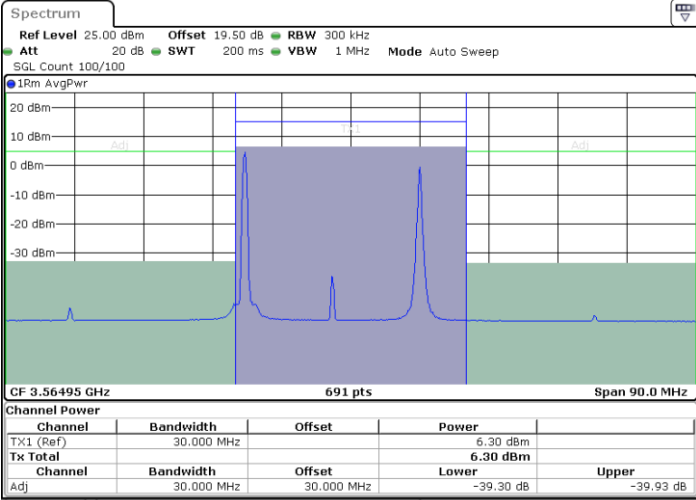

LTE Band 48C / 5MHz+20MHz

64QAM

Lowest Channel / 1RB0 and 1RB99

Lowest Channel / 1RB24 and 1RB0

Date: 29.FEB.2024 00:33:57