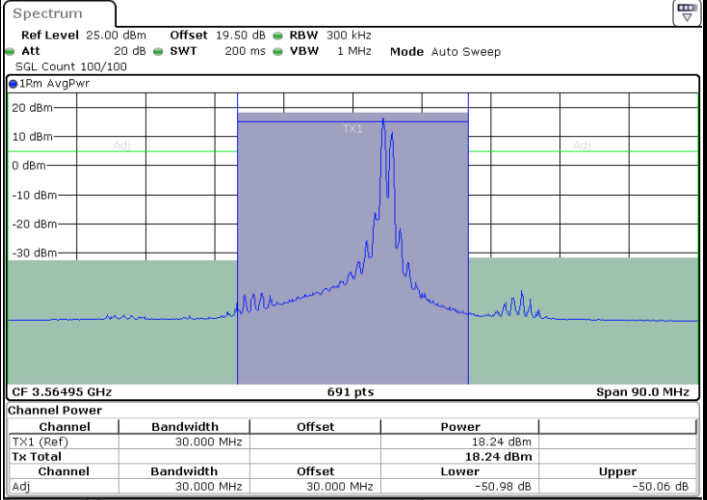

Highest Channel / 1RB99 and 1RB0

Date: 29.FEB.2024 01:24:54

Date: 29.FEB.2024 01:27:40

Highest Channel / FullIRB

N/A

Date: 29.FEB.2024 01:19:59

LTE Band 48C / 20MHz+10MHz

16QAM

Lowest Channel / 1RB0 and 1RB49

Lowest Channel / 1RB99 and 1RB0

Date: 29.FEB.2024 02:28:29

Date: 29.FEB.2024 02:31:14

Lowest Channel / FullIRB

N/A

Date: 29.FEB.2024 02:25:44

LTE Band 48C / 20MHz+10MHz