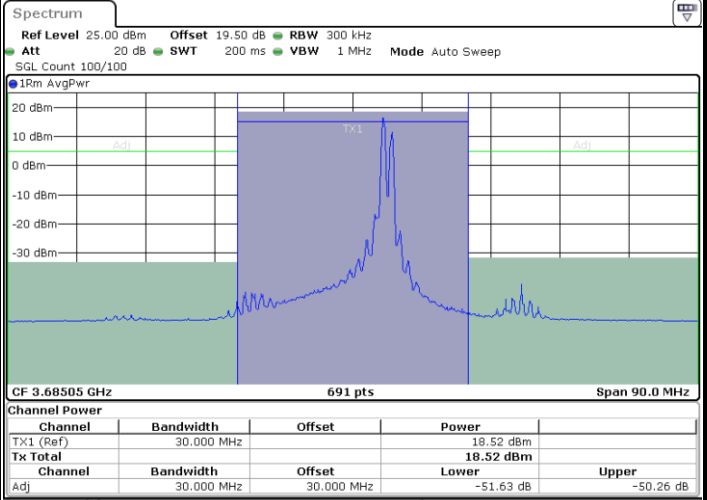

LTE Band 48C / 20MHz+10MHz

16QAM

Highest Channel / 1RB0 and 1RB49

Highest Channel / 1RB99 and 1RB0

Date: 29.FEB.2024 02:41:04

Date: 29.FEB.2024 02:43:48

Highest Channel / FullIRB

N/A

Date: 29.FEB.2024 02:38:19

LTE Band 48C / 20MHz+15MHz

16QAM

Lowest Channel / 1RB0 and 1RB74

Lowest Channel / 1RB99 and 1RB0

Date: 29.FEB.2024 03:43:15

Date: 29.FEB.2024 03:47:08

Lowest Channel / FullIRB