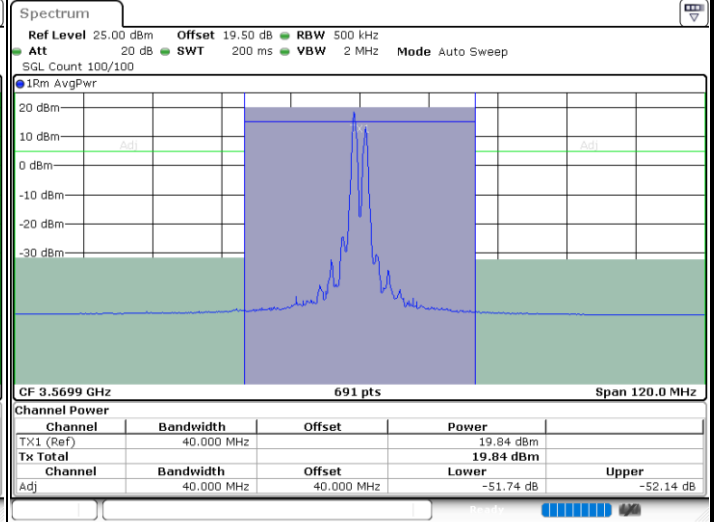

LTE Band 48C / 20MHz+15MHz

64QAM

Highest Channel / 1RB0 and 1RB74

Highest Channel / 1RB99 and 1RB0

Date: 29.FEB.2024 03:54:55

Date: 29.FEB.2024 04:00:56

Highest Channel / FullIRB

N/A

Date: 29.FEB.2024 03:53:48

LTE Band 48C / 20MHz+20MHz

64QAM

Lowest Channel / 1RB0 and 1RB99

Lowest Channel / 1RB99 and 1RB0

Date: 29.FEB.2024 04:16:49

Date: 29.FEB.2024 04:20:45

Lowest Channel / FullIRB

N/A

Date: 29.FEB.2024 04:16:02

LTE Band 48C / 20MHz+20MHz

64QAM

MiddleChannel / 1RB0 and 1RB99

Middle Channel / 1RB99 and 1RB0

Date: 29.FEB.2024 04:07:32

Date: 29.FEB.2024 04:11:28