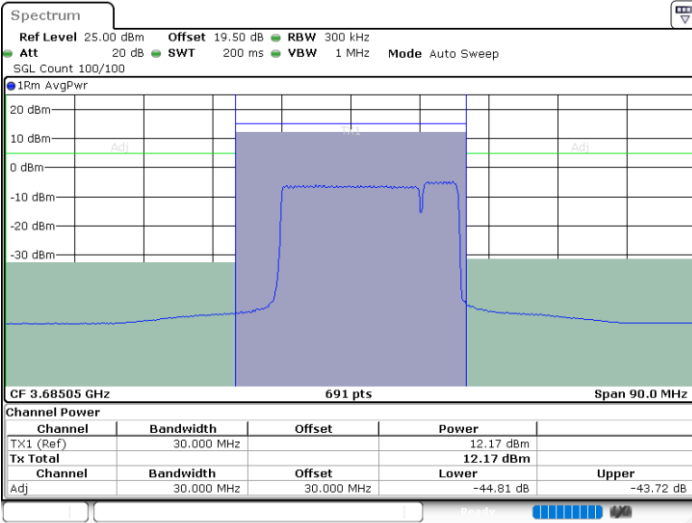

Highest Channel / 1RB99 and 1RB0

Date: 29.FEB.2024 01:24:54

Date: 29.FEB.2024 01:27:40

Highest Channel / FullIRB

N/A

Date: 29.FEB.2024 01:19:59

LTE Band 48C / 20MHz+10MHz

16QAM

Lowest Channel / 1RB0 and 1RB49

Lowest Channel / 1RB99 and 1RB0

Date: 29.FEB.2024 02:28:29

Date: 29.FEB.2024 02:31:14

Lowest Channel / FullIRB

N/A

Date: 29.FEB.2024 02:25:44

LTE Band 48C / 20MHz+10MHz