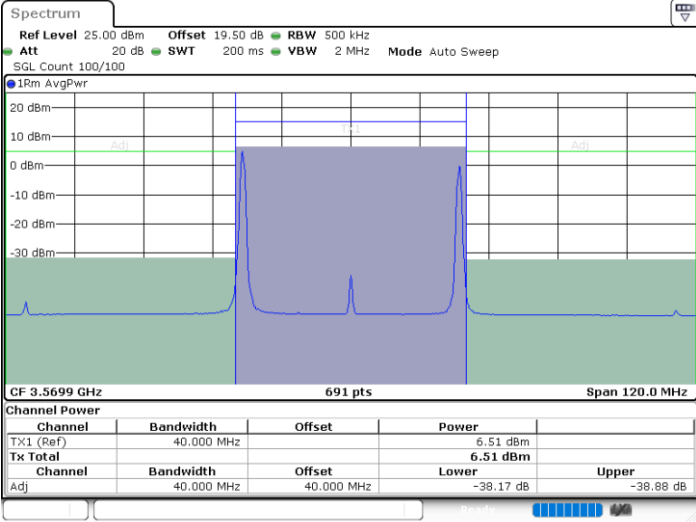

Date: 29.FEB.2024 03:59:36

Highest Channel / FullRB

N/A

Date: 29.FEB.2024 03:52:59

LTE Band 48C / 20MHz+20MHz

16QAM

Lowest Channel / 1RB0 and 1RB99

Lowest Channel / 1RB99 and 1RB0