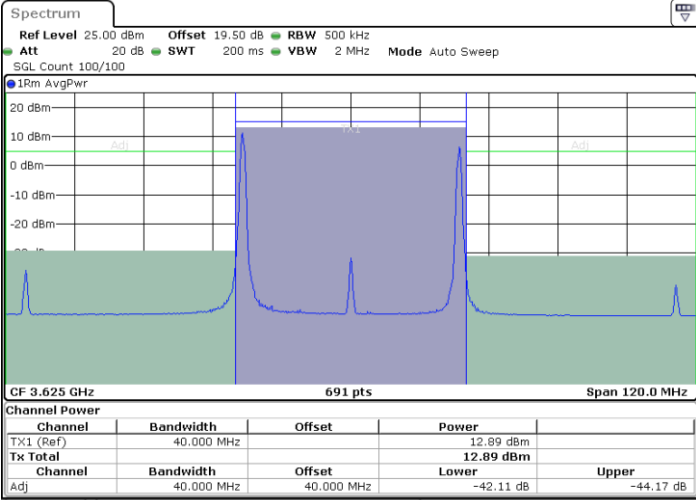

LTE Band 48C / 20MHz+20MHz

16QAM

MiddleChannel / 1RB0 and 1RB99

Middle Channel / 1RB99 and 1RB0

Date: 29.FEB.2024 04:08:19

Date: 29.FEB.2024 04:10:41