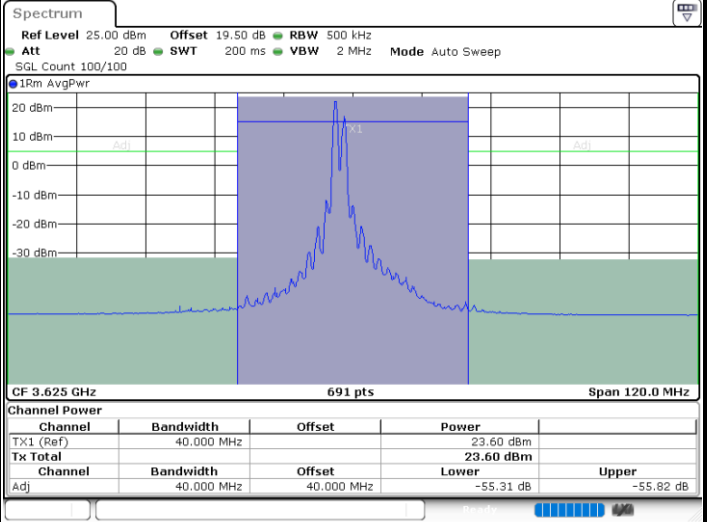

Date: 29.FEB.2024 03:04:28

LTE Band 48C / 15MHz+20MHz

16QAM

Middle Channel / 1RB0 and 1RB99

Middle Channel / 1RB74 and 1RB0

Date: 29.FEB.2024 02:54:54

Date: 29.FEB.2024 02:58:48

Middle Channel / FullIRB

N/A

Date: 29.FEB.2024 02:52:09

LTE Band 48C / 15MHz+20MHz

16QAM

Highest Channel / 1RB0 and 1RB99

Highest Channel / 1RB74 and 1RB0

Date: 29.FEB.2024 03:19:03

Date: 29.FEB.2024 03:22:16