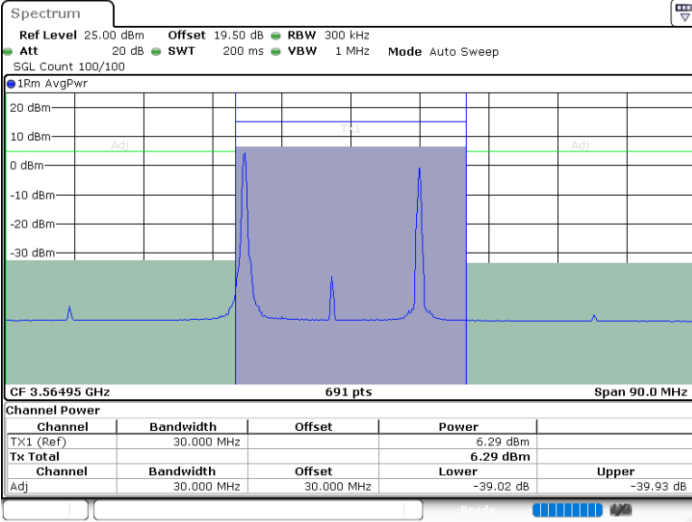

64QAM

Highest Channel / 1RB0 and 1RB99

Highest Channel / 1RB74 and 1RB0

Date: 29.FEB.2024 03:18:15

Date: 29.FEB.2024 03:23:05

Highest Channel / FullIRB

N/A

Date: 29.FEB.2024 03:17:07

LTE Band 48C / 20MHz+5MHz

64QAM

Lowest Channel / 1RB0 and 1RB24

Lowest Channel / 1RB99 and 1RB0

Date: 29.FEB.2024 01:11:02

Date: 29.FEB.2024 01:16:28

Lowest Channel / FullIRB

N/A