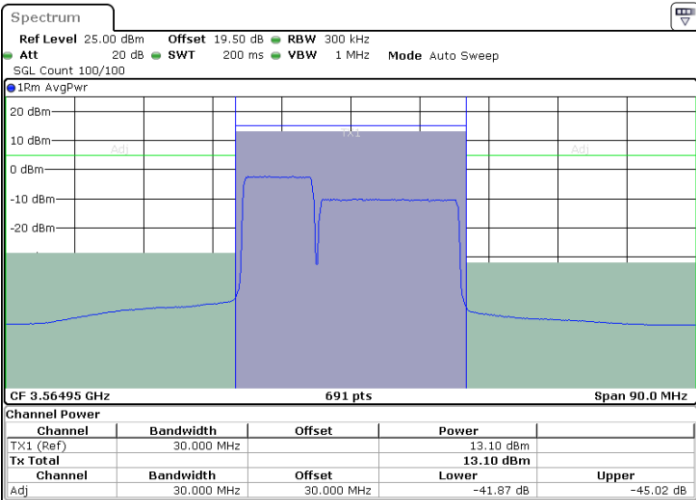

Date: 29.FEB.2024 00:19:06

LTE Band 48C / 5MHz+20MHz

64QAM

Highest Channel / 1RB0 and 1RB99

Highest Channel / 1RB24 and 1RB0

Date: 29.FEB.2024 00:46:17

Date: 29.FEB.2024 00:52:11

Highest Channel / FullIRB

N/A

Date: 29.FEB.2024 00:44:02

LTE Band 48C / 10MHz+20MHz

64QAM

Lowest Channel / 1RB0 and 1RB99

Lowest Channel / 1RB49 and 1RB0

Date: 29.FEB.2024 01:50:48

Date: 29.FEB.2024 01:55:35

Lowest Channel / FullIRB

N/A

Date: 29.FEB.2024 01:50:00

LTE Band 48C / 10MHz+20MHz

64QAM

Middle Channel / 1RB0 and 1RB9

Middle Channel / 1RB49 and 1RB0

Date: 29.FEB.2024 01:37:40

Date: 29.FEB.2024 01:42:25

Middle Channel / FullIRB

N/A

Date: 29.FEB.2024 01:36:52

LTE Band 48C / 10MHz+20MHz

64QAM

Highest Channel / 1RB0 and 1RB99

Highest Channel / 1RB49 and 1RB0