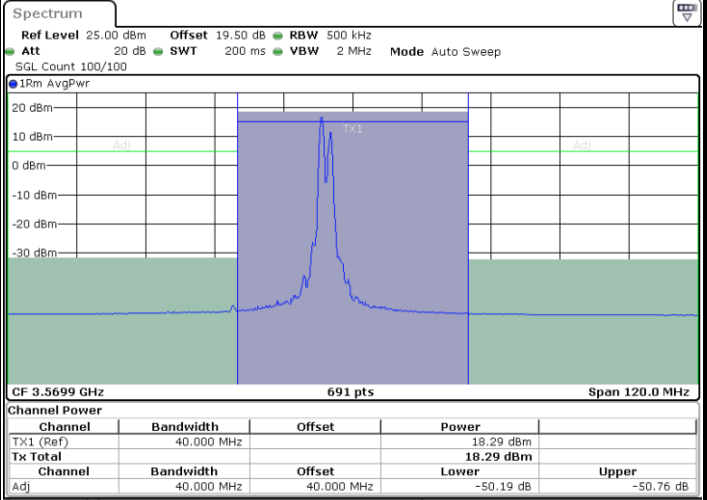

Date: 29.FEB.2024 01:42:25

Middle Channel / FullIRB

N/A

Date: 29.FEB.2024 01:36:52

LTE Band 48C / 10MHz+20MHz

64QAM

Highest Channel / 1RB0 and 1RB99

Highest Channel / 1RB49 and 1RB0

Date: 29.FEB.2024 02:02:31

Date: 29.FEB.2024 02:07:11

Highest Channel / FullIRB

N/A

Date: 29.FEB.2024 02:01:42

LTE Band 48C / 15MHz+20MHz

64QAM

Lowest Channel / 1RB0 and 1RB99

Lowest Channel / 1RB74 and 1RB0

Date: 29.FEB.2024 03:06:25

Date: 29.FEB.2024 03:11:15

Lowest Channel / FullIRB

N/A

Date: 29.FEB.2024 03:05:18

LTE Band 48C / 15MHz+20MHz

64QAM