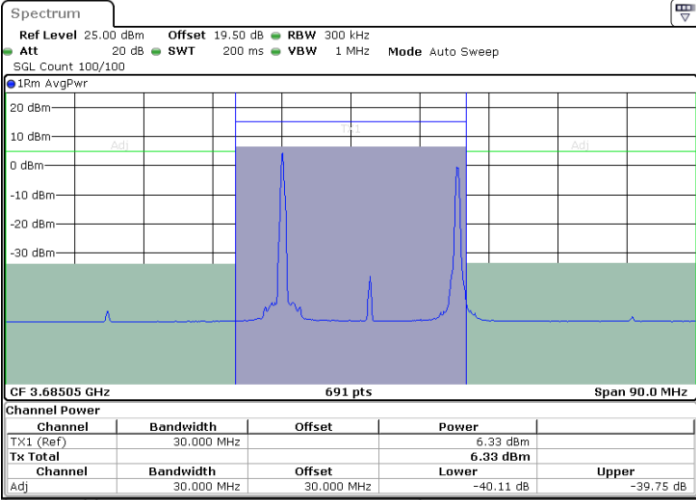

Date: 29.FEB.2024 00:19:06

LTE Band 48C / 5MHz+20MHz

64QAM

Highest Channel / 1RB0 and 1RB99

Highest Channel / 1RB24 and 1RB0

Date: 29.FEB.2024 00:46:17

Date: 29.FEB.2024 00:52:11

Highest Channel / FullIRB