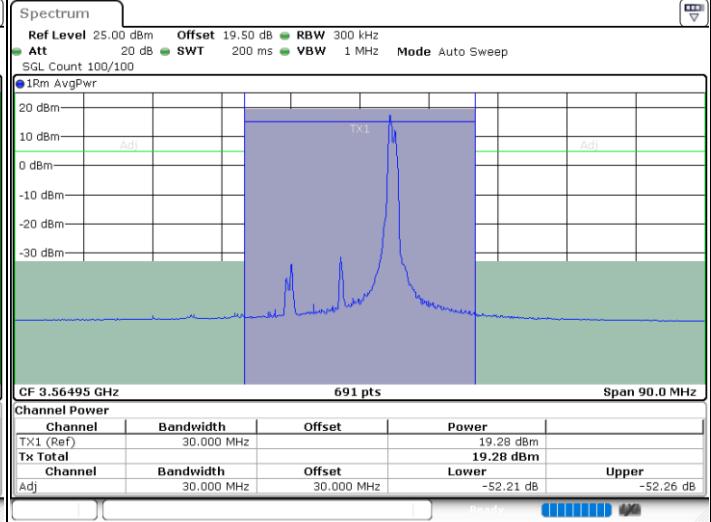

LTE Band 48C / 20MHz+5MHz

64QAM

Lowest Channel / 1RB0 and 1RB24

Lowest Channel / 1RB99 and 1RB0

Date: 29.FEB.2024 01:11:02

Date: 29.FEB.2024 01:16:28

Lowest Channel / FullIRB

N/A

Date: 29.FEB.2024 01:10:14

LTE Band 48C / 20MHz+5MHz

64QAM

Middle Channel / 1RB0 and 1RB24

Middle Channel / 1RB99 and 1RB0

Date: 29.FEB.2024 01:02:18

Date: 29.FEB.2024 01:07:47

Middle Channel / FullIRB