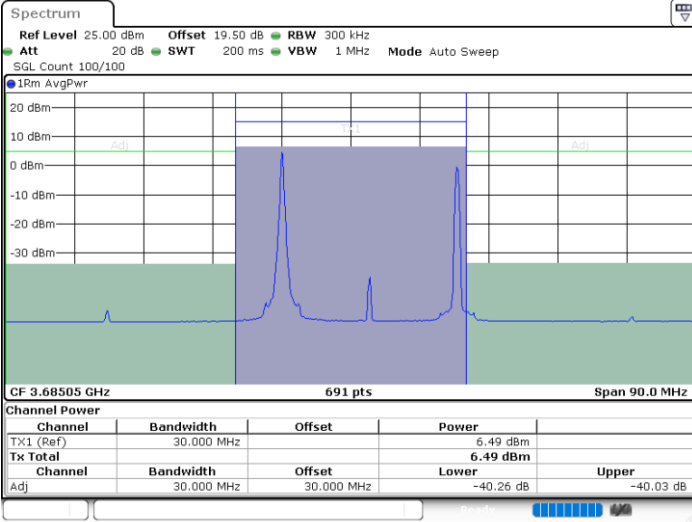

Date: 29.FEB.2024 01:04:32

Date: 29.FEB.2024 01:06:58

Middle Channel / FullIRB

N/A

Date: 29.FEB.2024 00:59:15

LTE Band 48C / 20MHz+5MHz

16QAM

Highest Channel / 1RB0 and 1RB24

Highest Channel / 1RB99 and 1RB0

Date: 29.FEB.2024 01:24:54

Date: 29.FEB.2024 01:27:40

Highest Channel / FullIRB

N/A

Date: 29.FEB.2024 01:19:59

LTE Band 48C / 20MHz+10MHz

16QAM