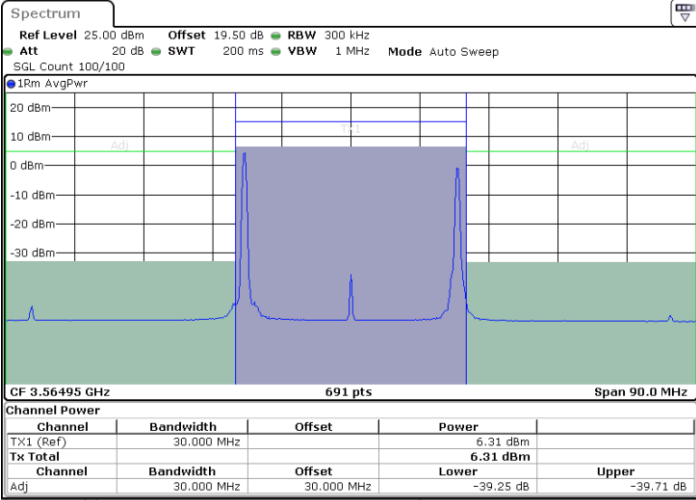

Date: 29.FEB.2024 00:19:06

LTE Band 48C / 5MHz+20MHz

64QAM

Highest Channel / 1RB0 and 1RB99

Highest Channel / 1RB24 and 1RB0

Date: 29.FEB.2024 00:46:17

Date: 29.FEB.2024 00:52:11

Highest Channel / FullIRB

N/A

Date: 29.FEB.2024 00:44:02

LTE Band 48C / 10MHz+20MHz

64QAM

Lowest Channel / 1RB0 and 1RB99

Lowest Channel / 1RB49 and 1RB0

Date: 29.FEB.2024 01:50:48

Date: 29.FEB.2024 01:55:35