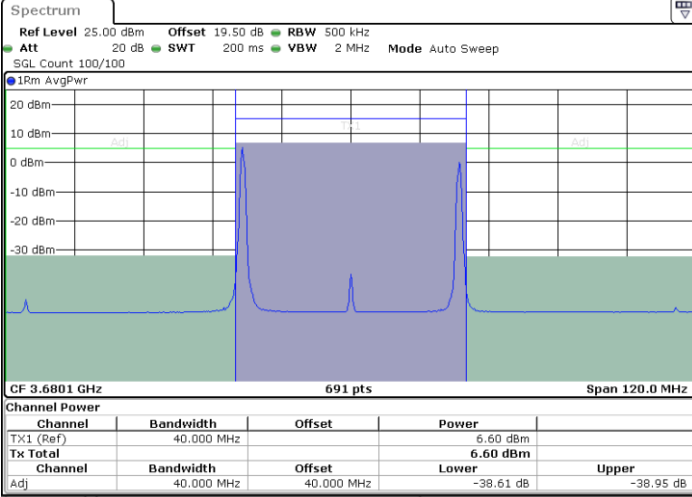

Middle Channel / 1RB99 and 1RB0

Date: 29.FEB.2024 04:08:19

Date: 29.FEB.2024 04:10:41

Middle Channel / FullIRB

N/A

Date: 29.FEB.2024 04:05:57

LTE Band 48C / 20MHz+20MHz

16QAM

Highest Channel / 1RB0 and 1RB99

Highest Channel / 1RB99 and 1RB0

Date: 29.FEB.2024 04:29:34

Date: 29.FEB.2024 04:31:54

Highest Channel / FullIRB

N/A

Date: 29.FEB.2024 04:27:13

LTE Band 48C / 5MHz+20MHz