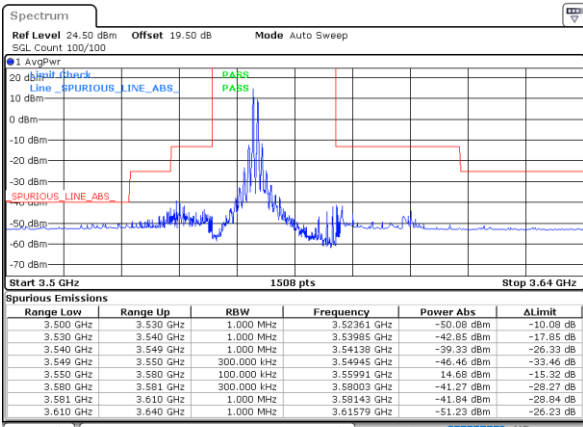

Lowest Band Edge / Full RB

Middle Band Edge / Full RB

Date: 27.FEB.2024 22:59:19

Date: 28.FEB.2024 02:49:01

LTE Band 48C / 5MHz+20MHz

QPSK

Highest Band Edge / 1RB0 and 1RB99

N/A

Date: 27_FEB.2024 23:15:59

Highest Band Edge / 1RB24 and 1RB0

N/A

Date: 27_FEB.2024 23:14:57

Highest Band Edge / Full RB

N/A

Date: 27_FEB.2024 23:13:50

LTE Band 48C / 10MHz+20MHz

QPSK

Lowest Band Edge / 1RB0 and 1RB99

Middle Band Edge / 1RB0 and 1RB99

Date: 28_FEB.2024 00:40:19

Date: 28_FEB.2024 03:13:02

Lowest Band Edge / 1RB49 and 1RB0

Middle Band Edge / 1RB49 and 1RB0

Date: 28_FEB.2024 00:31:40

Date: 28_FEB.2024 03:06:51

Lowest Band Edge / Full RB

Middle Band Edge / Full RB

Date: 28_FEB.2024 00:41:23

Date: 28_FEB.2024 03:14:06