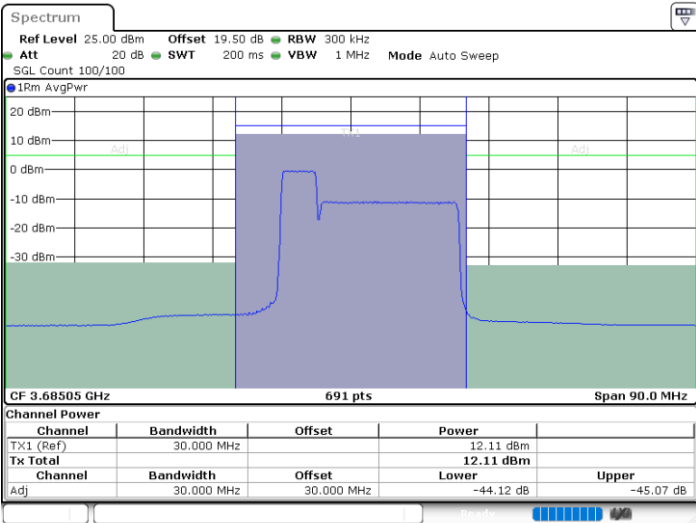

Date: 29.FEB.2024 00:19:06

LTE Band 48C / 5MHz+20MHz

64QAM

Highest Channel / 1RB0 and 1RB99

Highest Channel / 1RB24 and 1RB0

Date: 29.FEB.2024 00:46:17

Date: 29.FEB.2024 00:52:11

Highest Channel / FullIRB

N/A

Date: 29.FEB.2024 00:44:02

LTE Band 48C / 10MHz+20MHz

64QAM

Lowest Channel / 1RB0 and 1RB99

Lowest Channel / 1RB49 and 1RB0

Date: 29.FEB.2024 01:50:48

Date: 29.FEB.2024 01:55:35