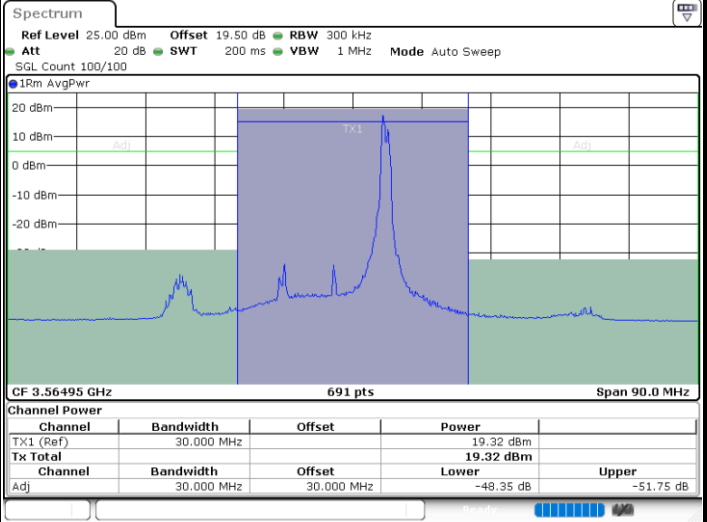

Highest Channel / FullIRB

N/A

Date: 29.FEB.2024 03:16:18

LTE Band 48C / 20MHz+5MHz

16QAM

Lowest Channel / 1RB0 and 1RB24

Lowest Channel / 1RB99 and 1RB0

Date: 29.FEB.2024 01:12:54