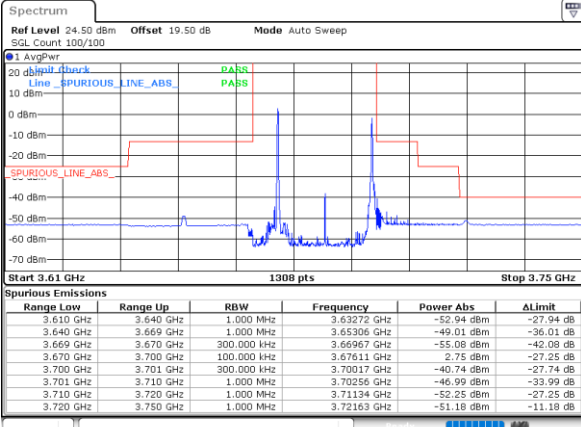

Date: 29.FEB.2024 04:32:41

Highest Channel / FullIRB

N/A

Date: 29.FEB.2024 04:28:01

Conducted Band Edge

LTE Band 48C / 5MHz+20MHz

QPSK

Lowest Band Edge / 1RB0 and 1RB99

Middle Band Edge / 1RB0 and 1RB99

Date: 27.FEB.2024 22:52:56

Date: 28.FEB.2024 02:41:21

Lowest Band Edge / 1RB24 and 1RB0

Middle Band Edge / 1RB24 and 1RB0

Date: 29.FEB.2024 04:43:00

Date: 28.FEB.2024 02:47:38

Lowest Band Edge / Full RB

Middle Band Edge / Full RB

Date: 27.FEB.2024 22:59:19

Date: 28.FEB.2024 02:49:01

LTE Band 48C / 5MHz+20MHz

QPSK

Highest Band Edge / 1RB0 and 1RB99

N/A

Date: 27_FEB.2024 23:15:59

Highest Band Edge / 1RB24 and 1RB0

N/A

Date: 27_FEB.2024 23:14:57

Highest Band Edge / Full RB

N/A

Date: 27_FEB.2024 23:13:50

LTE Band 48C / 10MHz+20MHz