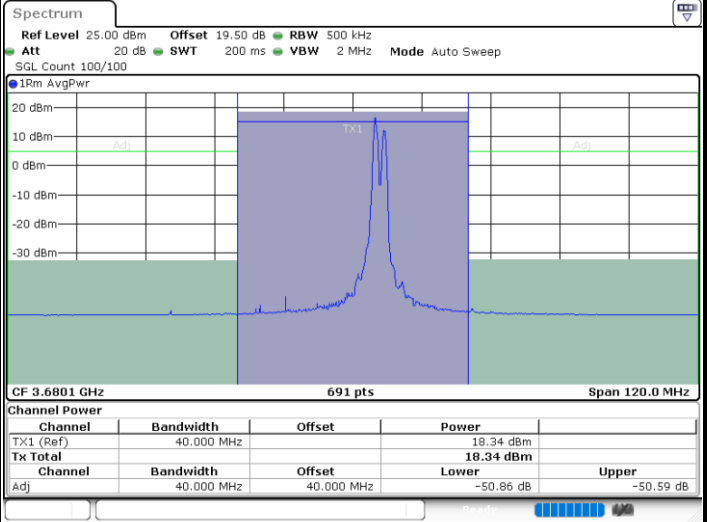

LTE Band 48C / 20MHz+15MHz

64QAM

Highest Channel / 1RB0 and 1RB74

Highest Channel / 1RB99 and 1RB0

Date: 29.FEB.2024 03:54:55

Date: 29.FEB.2024 04:00:56

Highest Channel / FullIRB

N/A

Date: 29.FEB.2024 03:53:48

LTE Band 48C / 20MHz+20MHz

64QAM

Lowest Channel / 1RB0 and 1RB99

Lowest Channel / 1RB99 and 1RB0

Date: 29.FEB.2024 04:16:49

Date: 29.FEB.2024 04:20:45

Lowest Channel / FullIRB