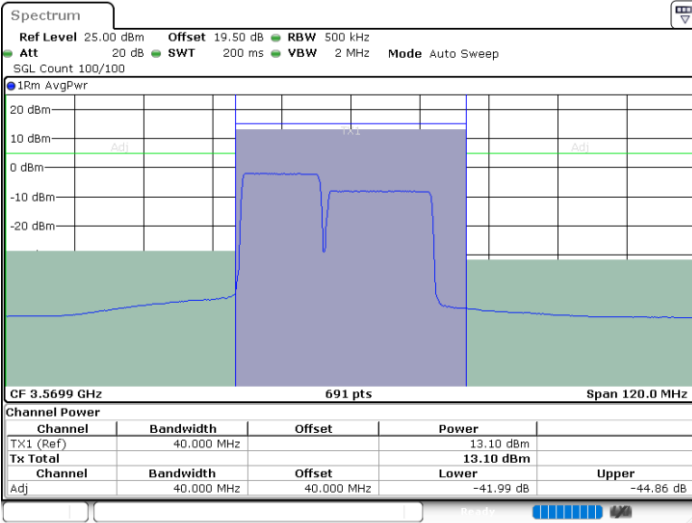

LTE Band 48C / 15MHz+20MHz

16QAM

Lowest Channel / 1RB0 and 1RB99

Lowest Channel / 1RB74 and 1RB0

Date: 29.FEB.2024 03:07:14

Date: 29.FEB.2024 03:10:26

Lowest Channel / FullIRB

N/A