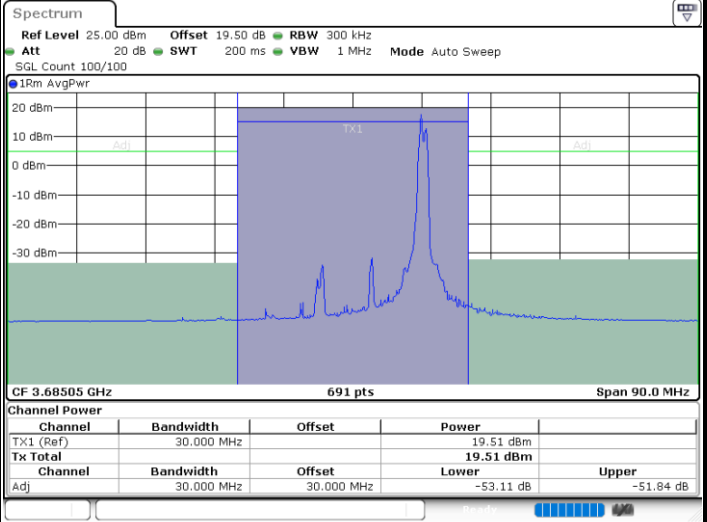

Date: 29.FEB.2024 01:10:14

LTE Band 48C / 20MHz+5MHz

64QAM

Middle Channel / 1RB0 and 1RB24

Middle Channel / 1RB99 and 1RB0

Date: 29.FEB.2024 01:02:18

Date: 29.FEB.2024 01:07:47

Middle Channel / FullIRB

N/A

Date: 29.FEB.2024 01:01:30

LTE Band 48C / 20MHz+5MHz

64QAM

Highest Channel / 1RB0 and 1RB24

Highest Channel / 1RB99 and 1RB0

Date: 29.FEB.2024 01:23:02

Date: 29.FEB.2024 01:28:28

Highest Channel / FullIRB

N/A

Date: 29.FEB.2024 01:20:48

LTE Band 48C / 20MHz+10MHz

64QAM

Lowest Channel / 1RB0 and 1RB49

Lowest Channel / 1RB99 and 1RB0

Date: 29.FEB.2024 02:27:41