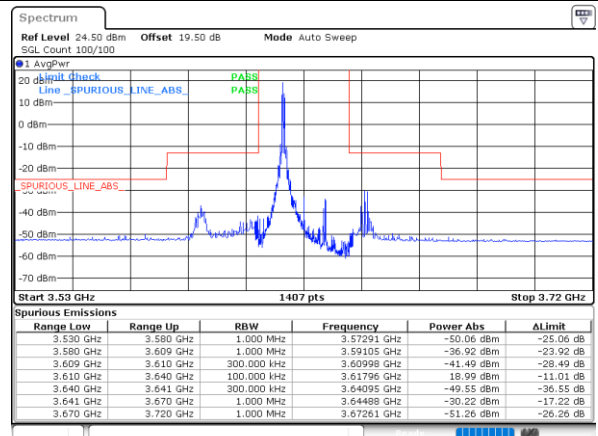

Date: 29.FEB.2024 04:32:41

Highest Channel / FullIRB

N/A

Date: 29.FEB.2024 04:28:01

Conducted Band Edge

LTE Band 48C / 5MHz+20MHz

QPSK

Lowest Band Edge / 1RB0 and 1RB99

Middle Band Edge / 1RB0 and 1RB99

Date: 27.FEB.2024 22:52:56

Date: 28.FEB.2024 02:41:21

Lowest Band Edge / 1RB24 and 1RB0

Middle Band Edge / 1RB24 and 1RB0

Date: 29.FEB.2024 04:43:00

Date: 28.FEB.2024 02:47:38

Lowest Band Edge / Full RB

Middle Band Edge / Full RB

Date: 27.FEB.2024 22:59:19

Date: 28.FEB.2024 02:49:01

LTE Band 48C / 5MHz+20MHz

QPSK

Highest Band Edge / 1RB0 and 1RB99

N/A

Date: 27_FEB.2024 23:15:59

Highest Band Edge / 1RB24 and 1RB0

N/A

Date: 27_FEB.2024 23:14:57

Highest Band Edge / Full RB

N/A

Date: 27_FEB.2024 23:13:50

LTE Band 48C / 10MHz+20MHz