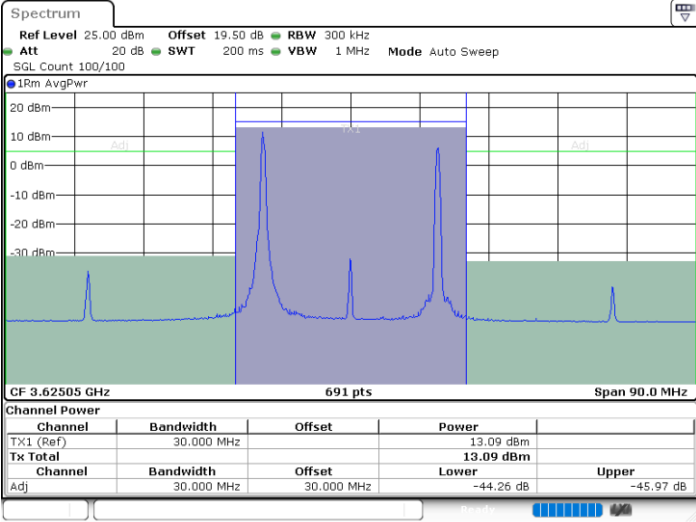

Date: 29.FEB.2024 01:15:39

Lowest Channel / FullIRB

N/A

Date: 29.FEB.2024 01:09:25

LTE Band 48C / 20MHz+5MHz

16QAM

Middle Channel / 1RB0 and 1RB24

Middle Channel / 1RB99 and 1RB0