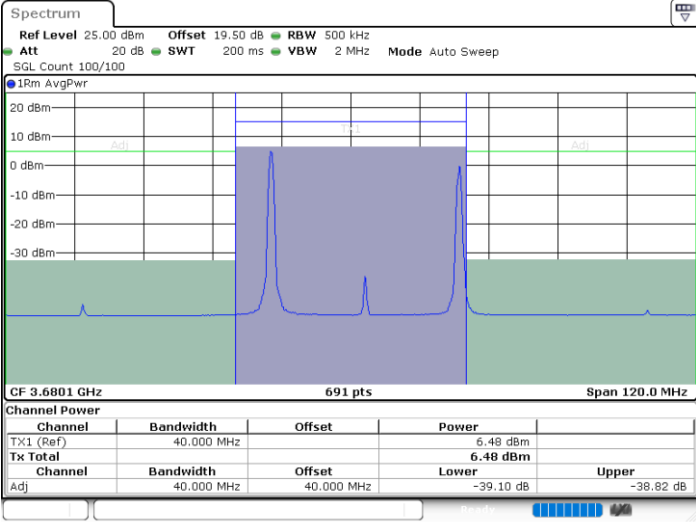

N/A

Date: 29.FEB.2024 02:52:09

LTE Band 48C / 15MHz+20MHz

16QAM

Highest Channel / 1RB0 and 1RB99

Highest Channel / 1RB74 and 1RB0

Date: 29.FEB.2024 03:19:03

Date: 29.FEB.2024 03:22:16