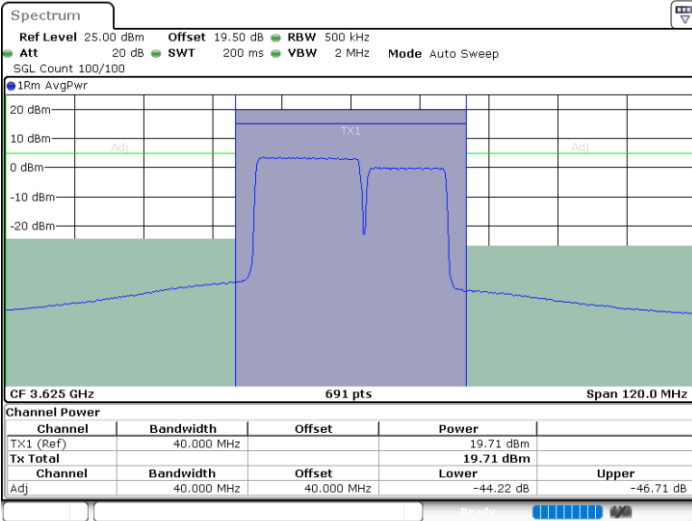

N/A

Date: 29.FEB.2024 03:40:30

LTE Band 48C / 20MHz+15MHz

16QAM

Middle Channel / 1RB0 and 1RB74

Middle Channel / 1RB99 and 1RB0

Date: 29.FEB.2024 03:32:42

Date: 29.FEB.2024 03:35:09

Middle Channel / FullIRB

N/A

Date: 29.FEB.2024 03:30:15

LTE Band 48C / 20MHz+15MHz

16QAM

Highest Channel / 1RB0 and 1RB74

Highest Channel / 1RB99 and 1RB0

Date: 29.FEB.2024 03:55:44