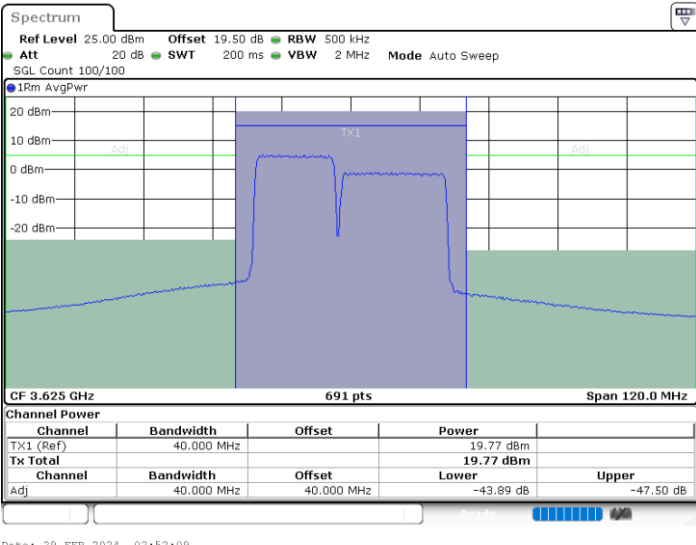

Middle Channel / FullIRB

N/A

Date: 29.FEB.2024 02:52:09