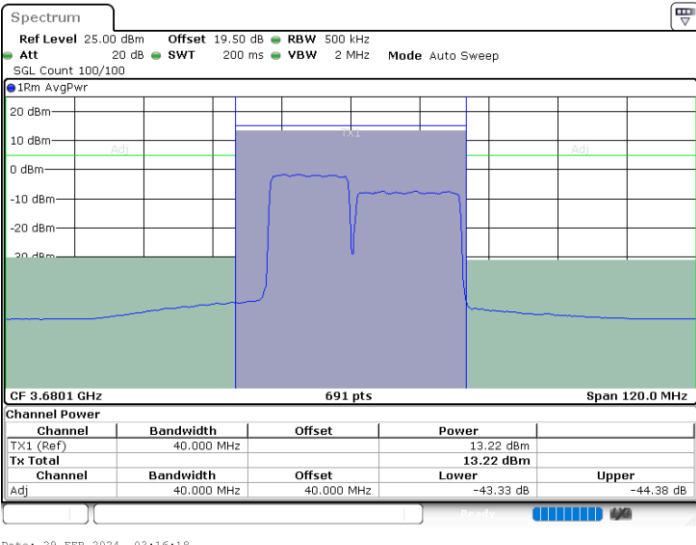

N/A

Date: 29.FEB.2024 02:52:09

LTE Band 48C / 15MHz+20MHz

16QAM

Highest Channel / 1RB0 and 1RB99

Highest Channel / 1RB74 and 1RB0

Date: 29.FEB.2024 03:19:03

Date: 29.FEB.2024 03:22:16

Highest Channel / FullIRB

N/A

Date: 29.FEB.2024 03:16:18

LTE Band 48C / 20MHz+5MHz

16QAM

Lowest Channel / 1RB0 and 1RB24

Lowest Channel / 1RB99 and 1RB0

Date: 29.FEB.2024 01:12:54