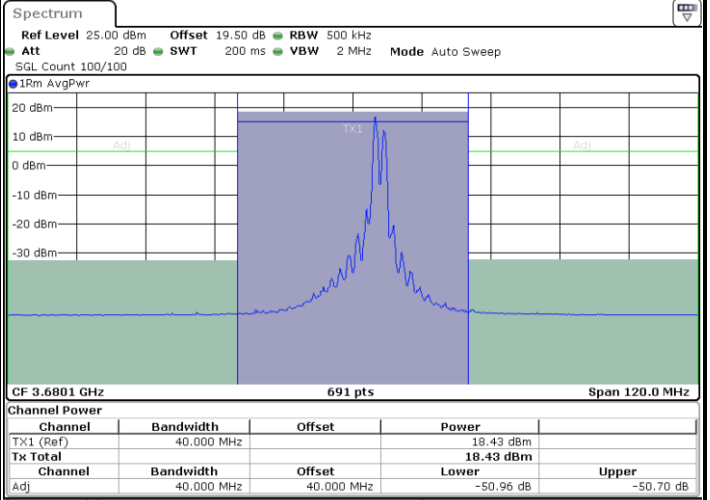

Middle Channel / FullIRB

N/A

Date: 29.FEB.2024 03:30:15

LTE Band 48C / 20MHz+15MHz

16QAM

Highest Channel / 1RB0 and 1RB74

Highest Channel / 1RB99 and 1RB0

Date: 29.FEB.2024 03:55:44

Date: 29.FEB.2024 03:59:36

Highest Channel / FullRB

N/A

Date: 29.FEB.2024 03:52:59

LTE Band 48C / 20MHz+20MHz

16QAM

Lowest Channel / 1RB0 and 1RB99

Lowest Channel / 1RB99 and 1RB0