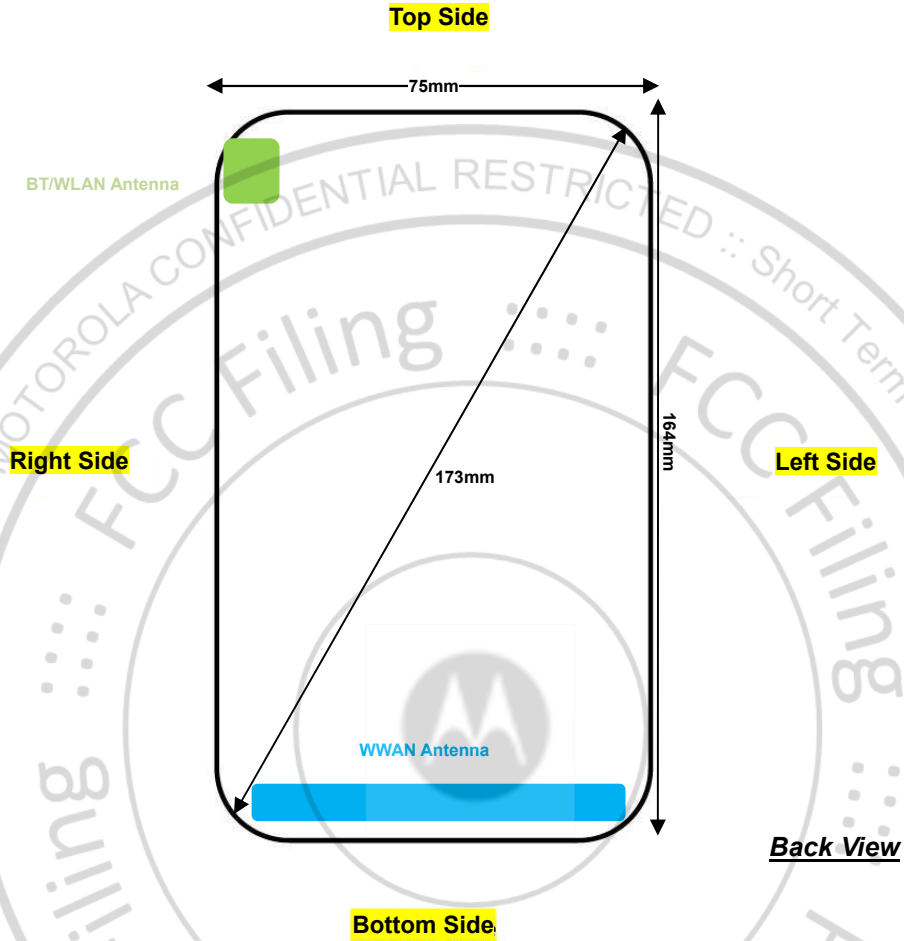

Front, Test Separation 5 mm

Back, Test Separation 5 mm

Top Side, Test Separation 5 mm

Bottom Side, Test Separation 5 mm

**Body-worn Exposure Condition**

**Front, Test Separation 5 mm**

**Back, Test Separation 5 mm**

**Back with headset, Test Separation 5 mm**

Product Specific 10g SAR

Front, Test Separation 0 mm

Back, Test Separation 0 mm

Bottom Side, Test Separation 0 mm

## Antenna Location

Antenna	Support Band
WWAN Antenna	GSM: 850/1900<TX/RX> UMTS: B2/4/5 <TX/RX> LTE: B2/4/5/7/13/26/38/66<TX/RX>
BT/WLAN Antenna	Bluetooth<TX/RX> WLAN 2.4GHz<TX/RX> WLAN 5GHz<TX/RX>