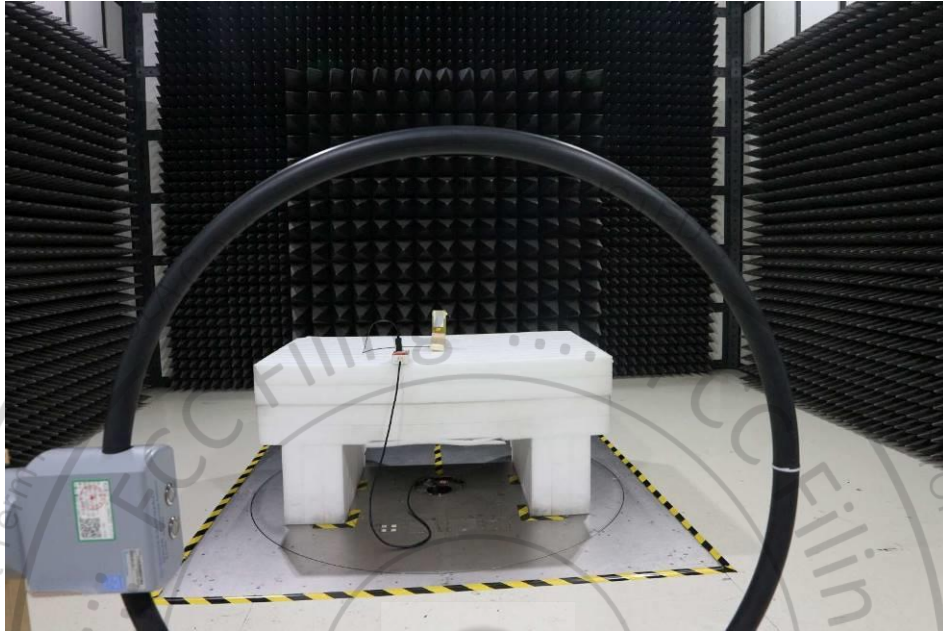

Appendix D. Setup Photographs

<AC Conducted Emission>

Remote View

Rear View

<Radiated Emission>

Y Plane

9K~30MHz

30MHz~1GHz