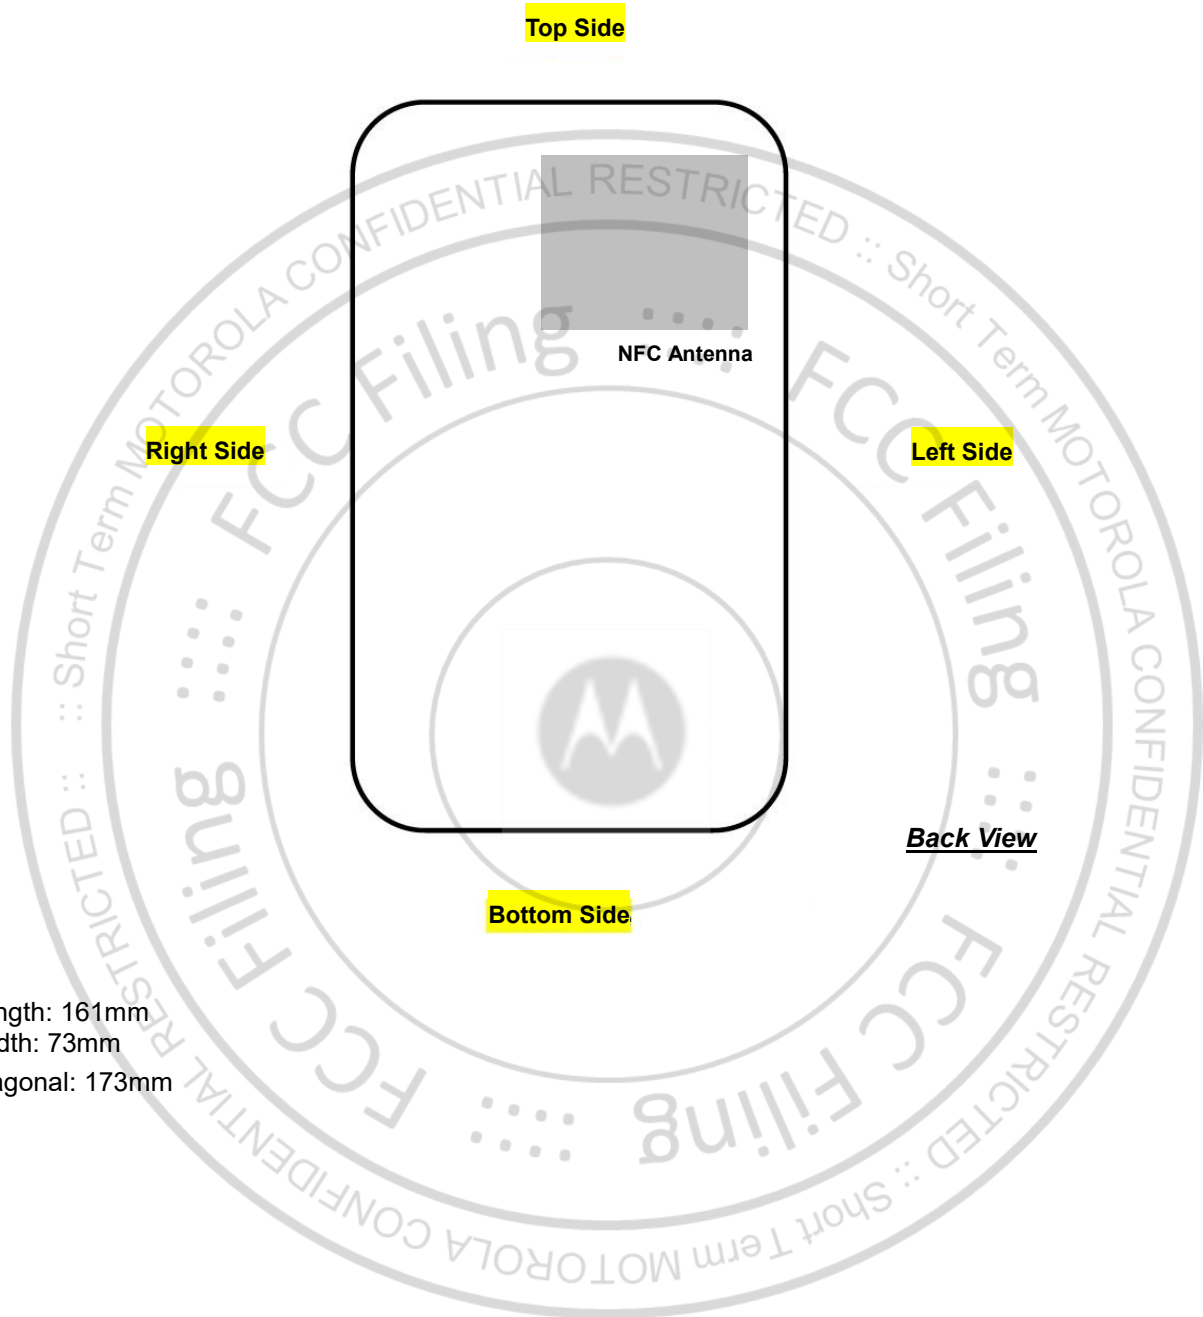

**Appendix D. SAR Test Setup Photos**

**Product Specific 10g SAR**

**Front, Test Separation 0 mm**

**Back, Test Separation 0 mm**

**Left Side, Test Separation 0 mm**

**Right Side, Test Separation 0 mm**

**Top Side, Test Separation 0 mm**

**Bottom Side, Test Separation 0 mm**

## Antenna Location

Length: 161mm  
Width: 73mm  
Diagonal: 173mm