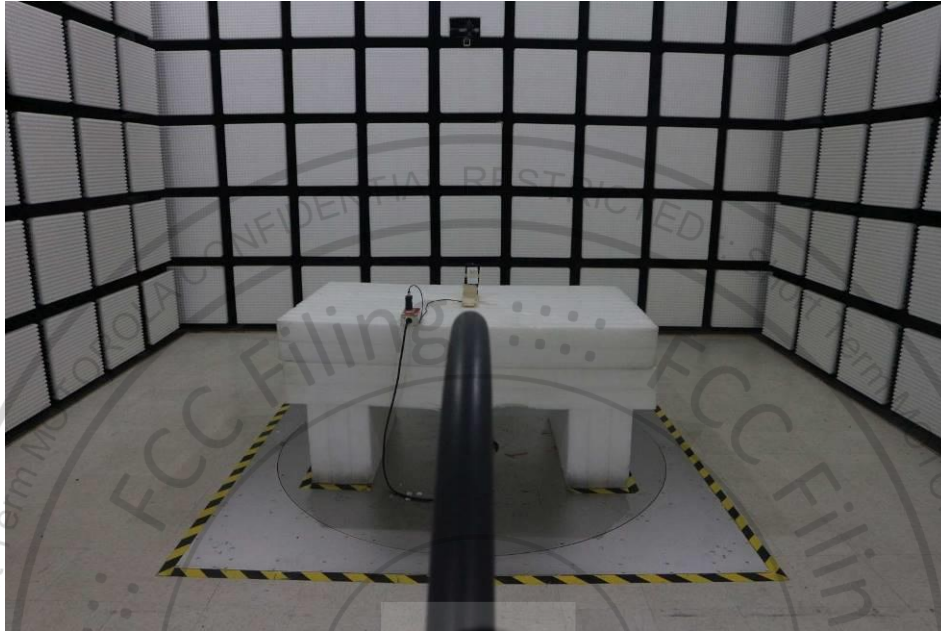

Appendix D. Setup Photographs

<AC Conducted Emission>

Remote View

Rear View

<Radiated Emission>

Y Plane

9K~30MHz

30MHz~1GHz