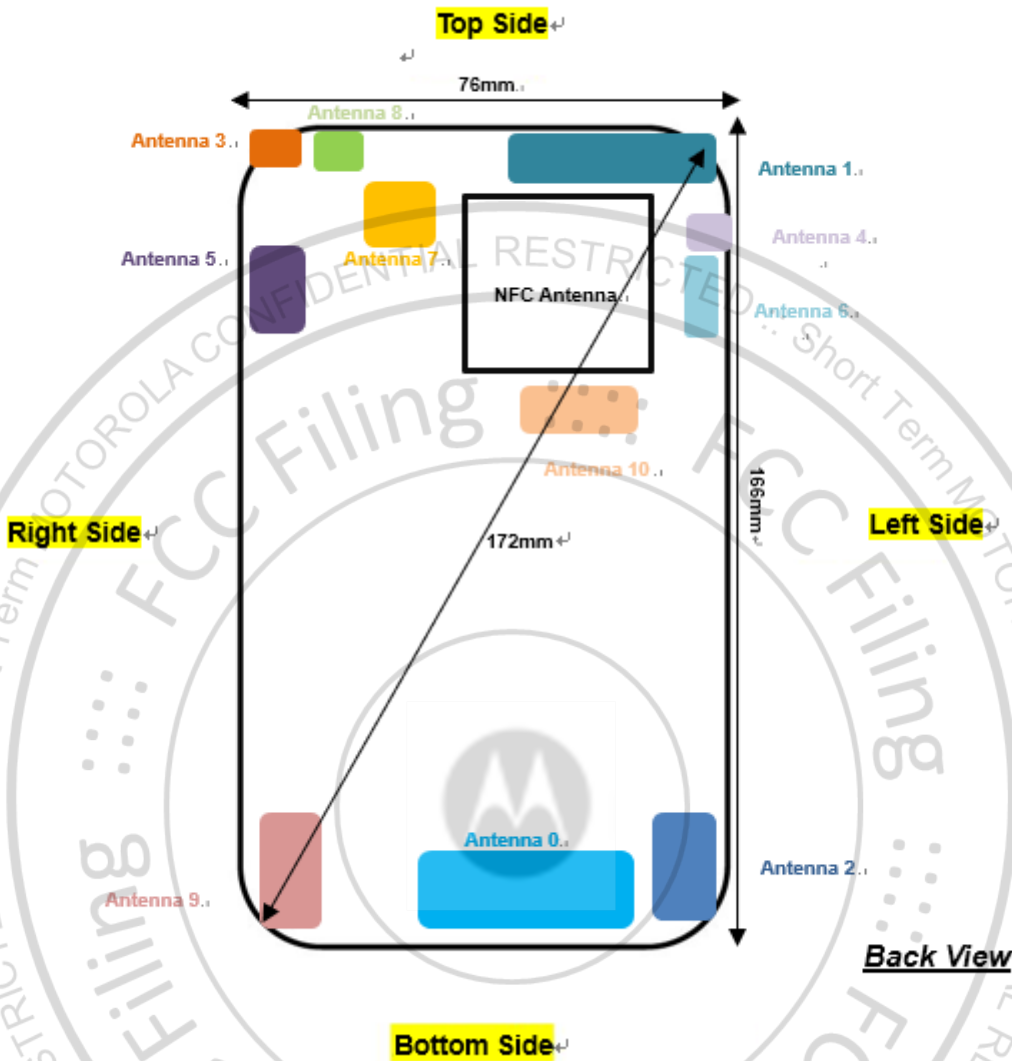

Appendix D. SAR Test Setup Photos

Head Exposure Condition

Right Cheek, Test Separation 0 mm

Right Tilted, Test Separation 0 mm

Left Cheek, Test Separation 0 mm

Left Tilted, Test Separation 0 mm

Body-worn Exposure Condition

Front, Test Separation 5 mm

Back, Test Separation 5 mm

Product Specific 10g SAR

Front, Test Separation 0 mm

Back, Test Separation 0 mm

Right Side, Test Separation 0 mm

Top Side, Test Separation 0 mm

Appendix D. PD Test Setup Photos

Right Side, Test Separation 2 mm

Right Side, Test Separation 10 mm

Right Side, Test Separation 8.59 mm

Top Side, Test Separation 2 mm

Back, Test Separation 2 mm

Front, Test Separation 2 mm

Antenna Location

| Antenna | Support Band |
|-----------|-------------------------|
| Antenna 5 | WLAN 6GHz chain0<TX/RX> |
| Antenna 7 | WLAN 6GHz chain1<TX/RX> |