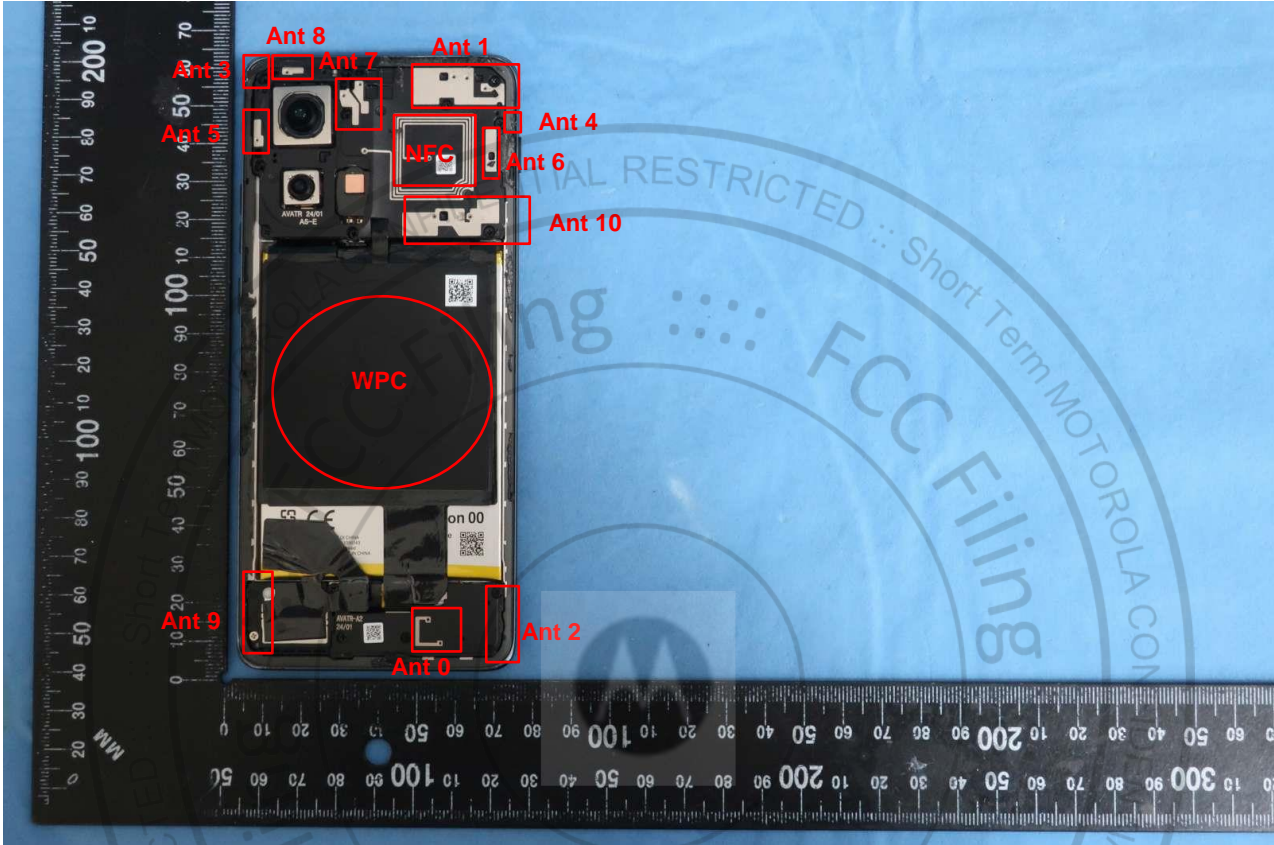

Brand Name: Motorola; Model Name: XT2405-1, XT2405V