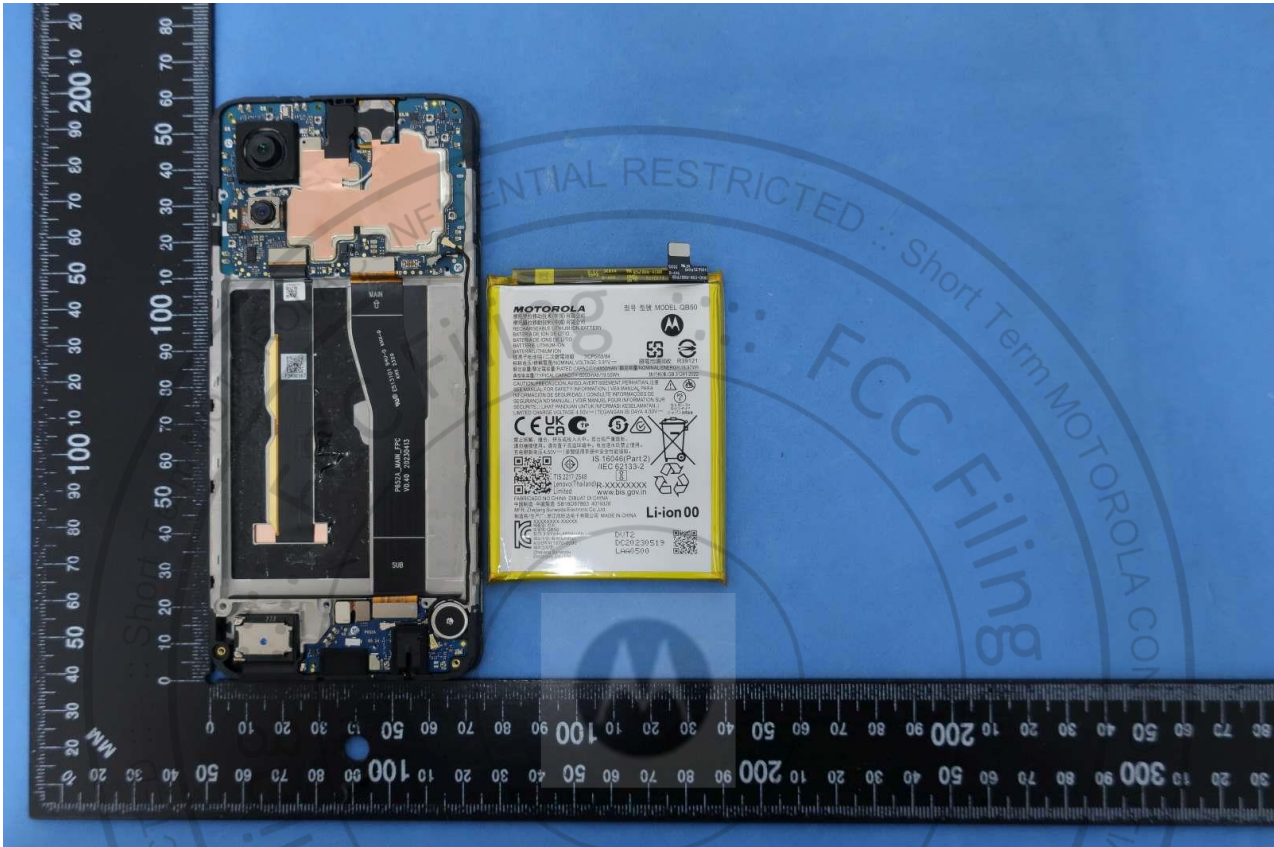

3. Internal Photograph of EUT

Brand Name: Motorola; Model Name: XT2347-2

Brand Name: Motorola; Model Name: XT2347-2

Brand Name: Motorola; Model Name: XT2347-2

Brand Name: Motorola; Model Name: XT2347-2

Brand Name: Motorola; Model Name: XT2347-2