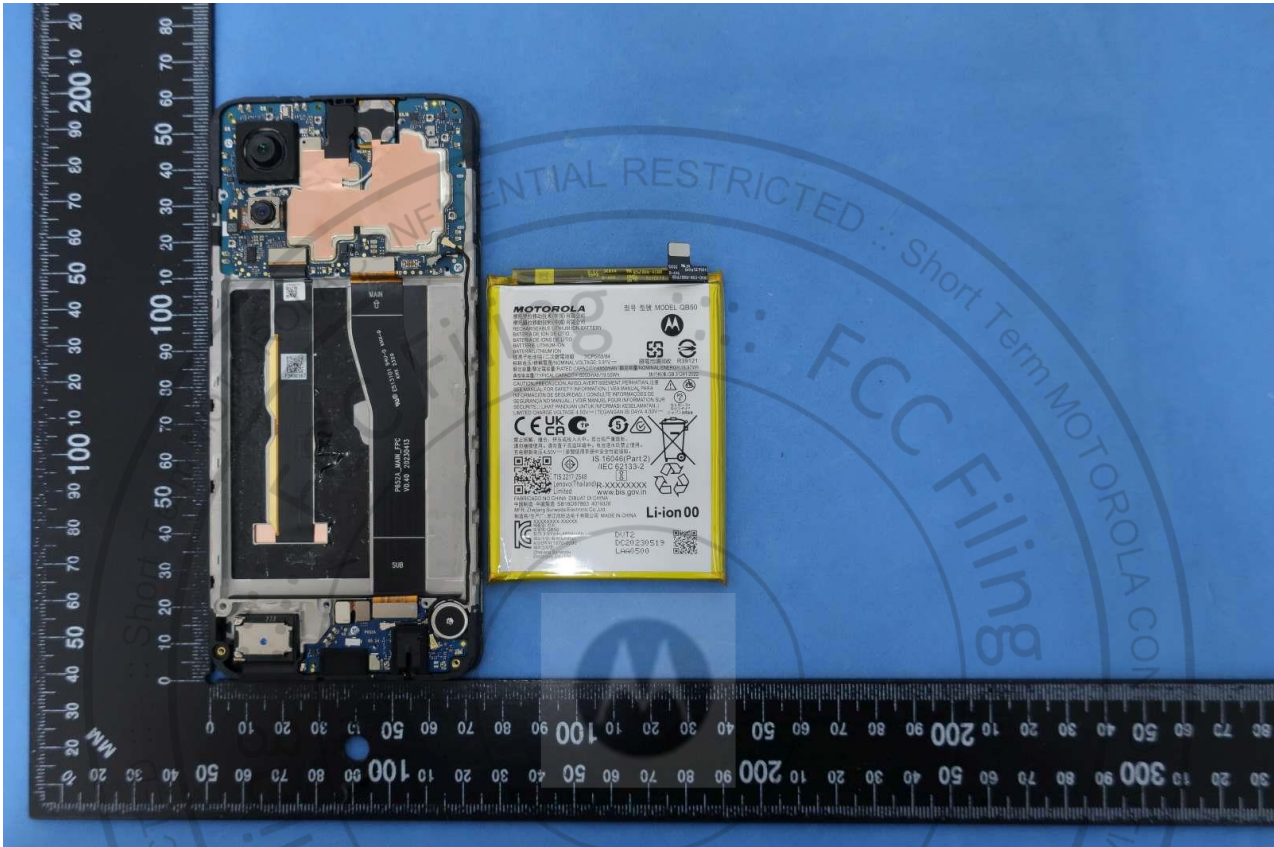

Brand Name: Motorola; Model Name: XT2347-2