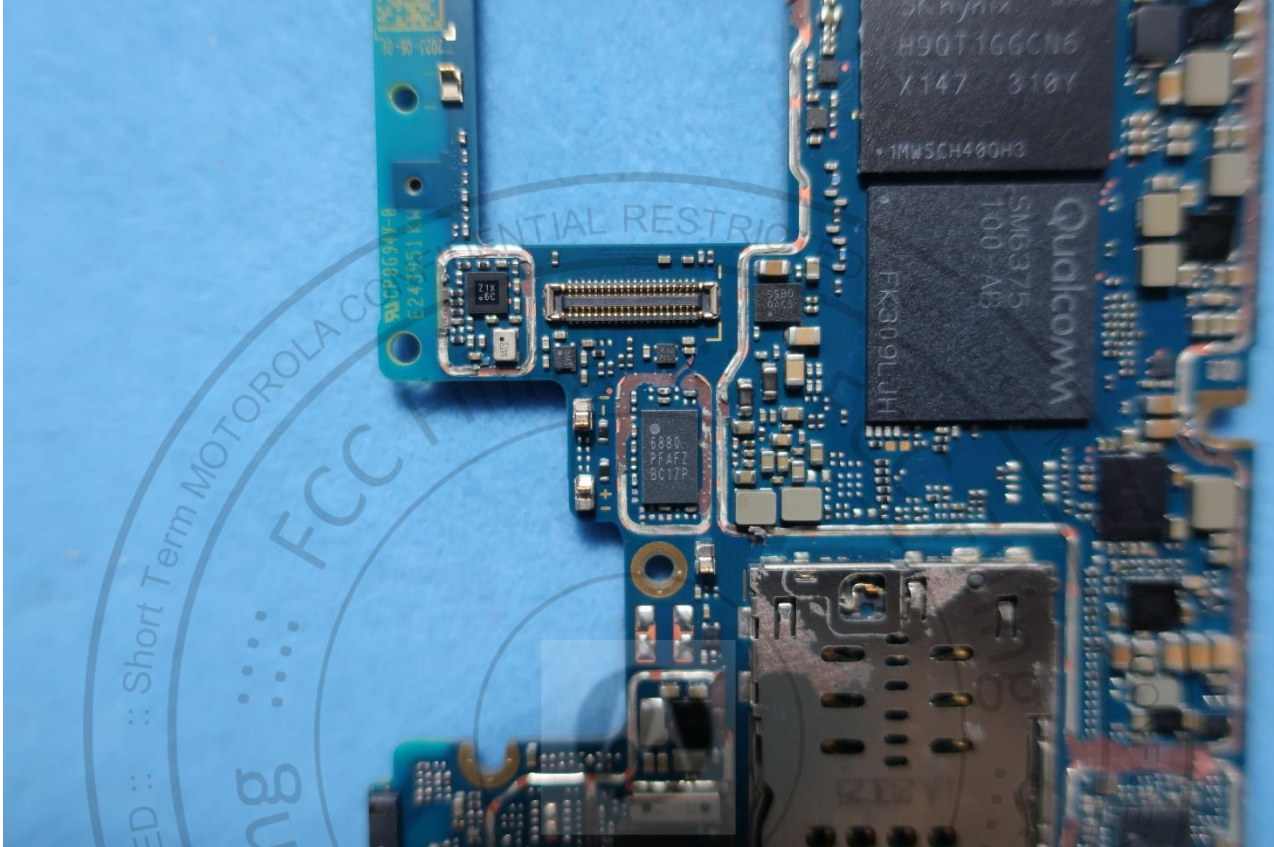

Brand Name: Motorola; Model Name: XT2347-2