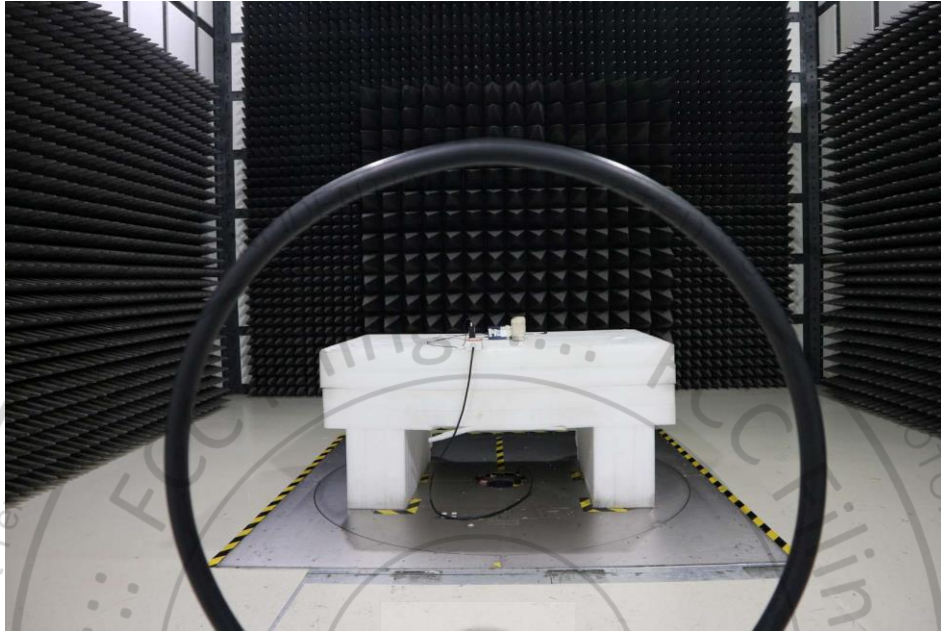

### <AC Conducted Emission>

Remote View

Rear View

<Radiated Emission>

Z Plane

9K~30MHz

30M~1GHz