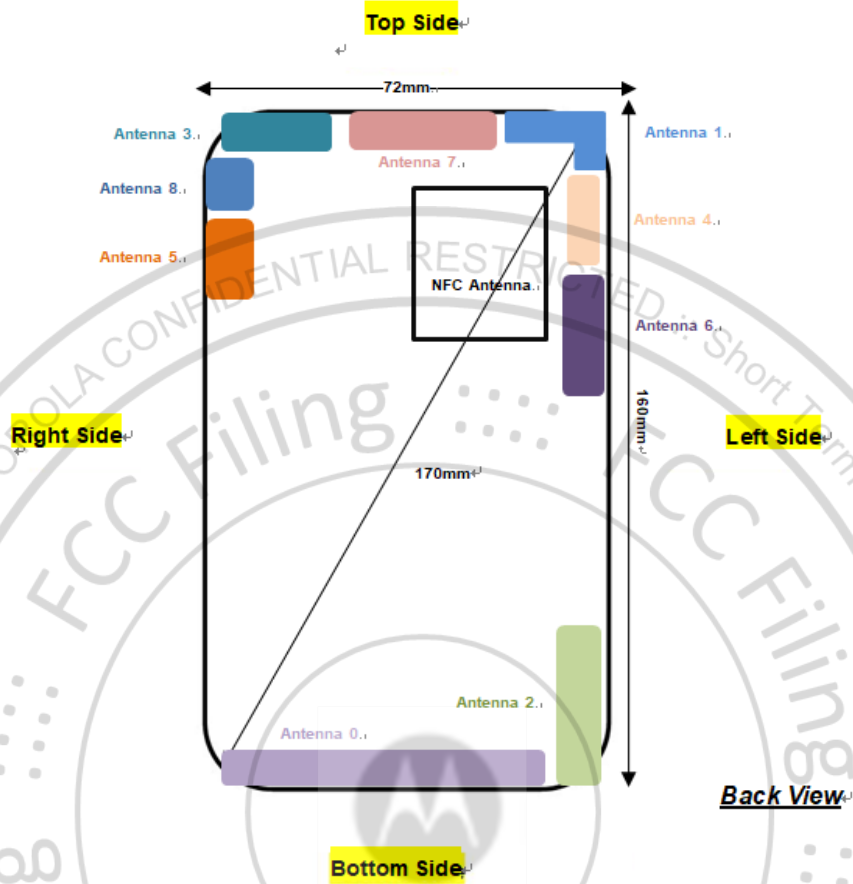

Appendix D. SAR Test Setup Photos

Head Exposure Condition

Right Cheek, Test Separation 0 mm

Right Tilted, Test Separation 0 mm

Left Cheek, Test Separation 0 mm

Left Tilted, Test Separation 0 mm

Body-worn Exposure Condition

Front, Test Separation 5 mm

Back, Test Separation 5 mm

Product Specific 10g SAR

Front, Test Separation 0 mm

Back, Test Separation 0 mm

Left Side, Test Separation 0 mm

Right Side, Test Separation 0 mm

Top Side, Test Separation 0 mm

Appendix D. PD Test Setup Photos

Top Side, Test Separation 2 mm

Top Side, Test Separation 10 mm

Top Side, Test Separation 8.59 mm

Front, Test Separation 2 mm

Back, Test Separation 2 mm

Left Side, Test Separation 2 mm

Right Side, Test Separation 2 mm

Antenna Location

Antenna	Support Band
Antenna 7	WLAN 6GHz<TX/RX>
Antenna 8	WLAN 6GHz<TX/RX>