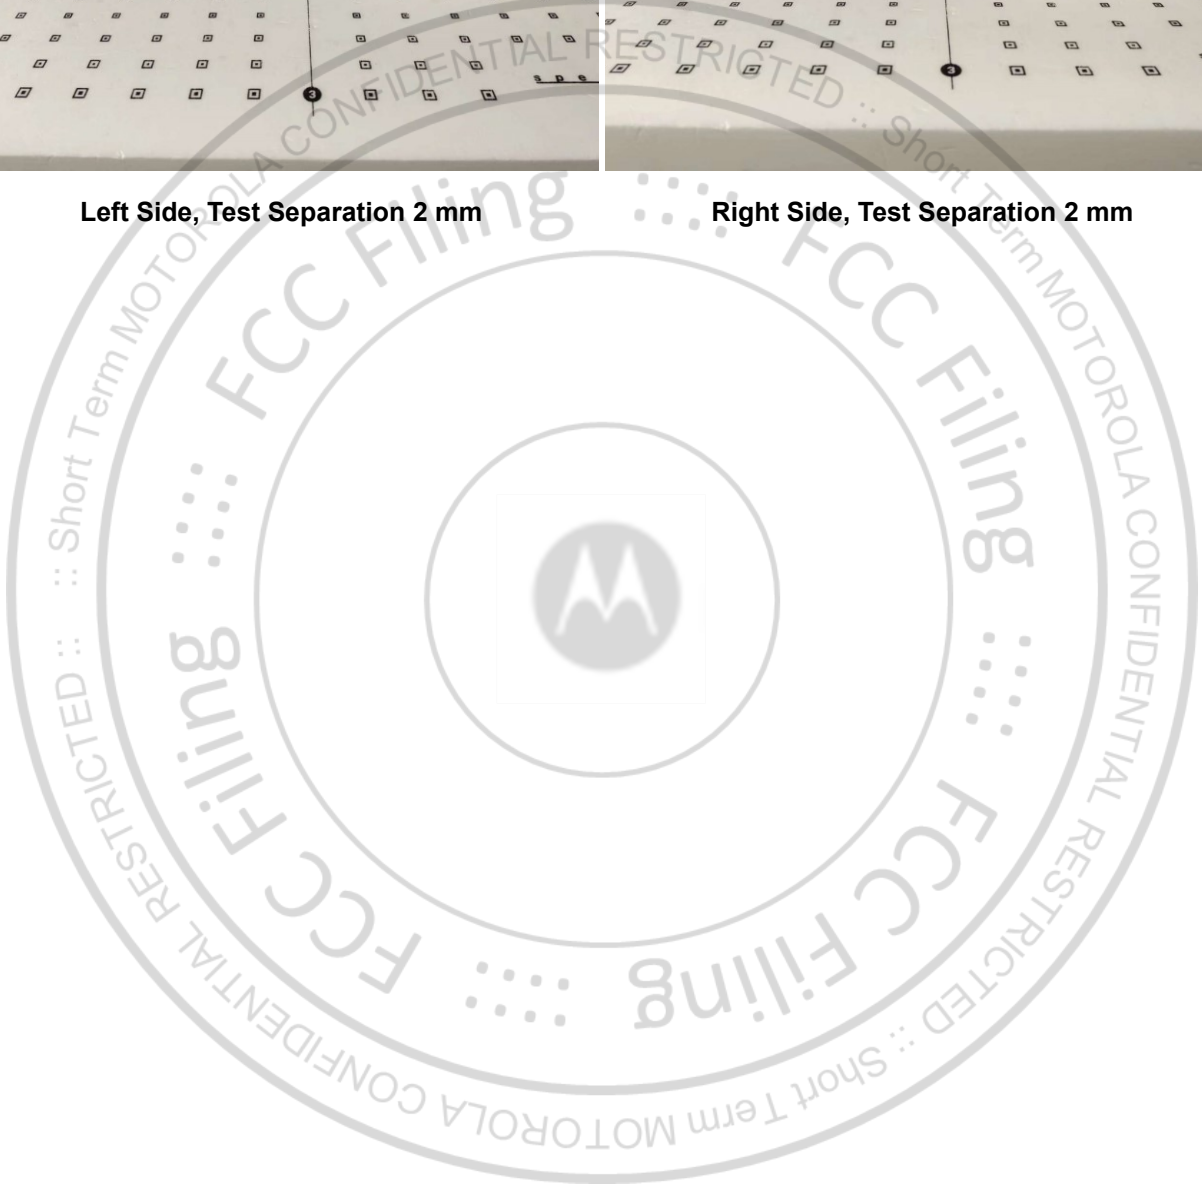

Front, Test Separation 5 mm

Back, Test Separation 5 mm

Product Specific 10g SAR

Front, Test Separation 0 mm

Back, Test Separation 0 mm

Left Side, Test Separation 0 mm

Right Side, Test Separation 0 mm

Top Side, Test Separation 0 mm

Appendix D. PD Test Setup Photos

Top Side, Test Separation 2 mm

Top Side, Test Separation 10 mm

Top Side, Test Separation 8.59 mm

Front, Test Separation 2 mm

Back, Test Separation 2 mm

Left Side, Test Separation 2 mm

Right Side, Test Separation 2 mm

Antenna Location

Antenna	Support Band
Antenna 7	WLAN 6GHz<TX/RX>
Antenna 8	WLAN 6GHz<TX/RX>