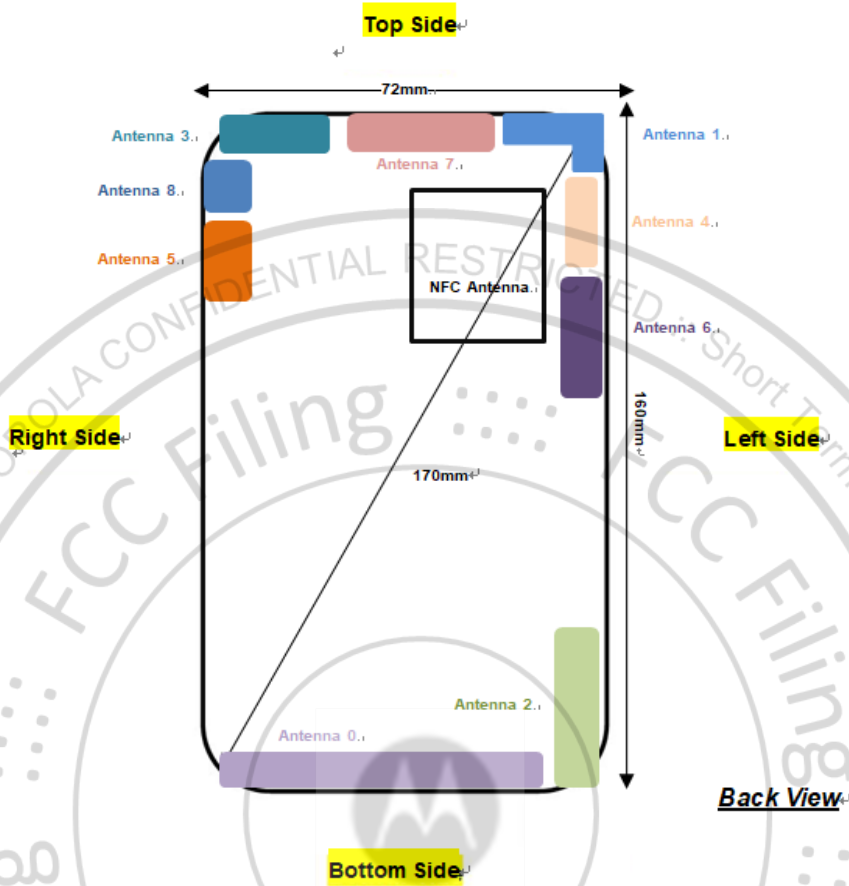

Front, Test Separation 0 mm

Back, Test Separation 0 mm

Left Side, Test Separation 0 mm

Right Side, Test Separation 0 mm

Top Side, Test Separation 0 mm

Bottom Side, Test Separation 0 mm

Sensor off

Front, Test Separation 7mm

Front, Test Separation 8 mm

Back, Test Separation 12 mm

Back, Test Separation 18 mm

Back, Test Separation 11 mm

Bottom Side, Test Separation 21 mm

Top Side, Test Separation 14 mm

Top Side, Test Separation 13 mm

Left Side, Test Separation 10 mm

Right Side, Test Separation 7 mm

### Antenna Location

Antenna	Support Band
Antenna 0	GSM: 850/1900<TX/RX> UMTS: B2/4/5 <TX/RX> LTE: B2/4/5/7/12/13/17/26/66/38/41<TX/RX> NR: n2/n5/n7/n66/n38/n41 <TX/RX>
Antenna 1	UMTS: B2/4/5 <TX/RX> LTE: B2/4/5/7/12/13/17/26/66/38/41<TX/RX> NR: n2/n5/n7/n66/n38/n41 <TX/RX>
Antenna 2	LTE: B42<TX/RX> 5G NR: n38<RX> 5G NR: n77/n78<TX/RX>
Antenna 3	Bluetooth<TX/RX> WLAN 2.4GHz<TX/RX>
Antenna 4	LTE: B42<TX/RX> 5G NR: n77/n78<TX/RX>
Antenna 5	WLAN 2.4GHz<TX/RX>
Antenna 6	5G NR: n38<RX>
Antenna 7	LTE: B42<TX/RX> 5G NR: n77/n78<TX/RX> WLAN 5GHz/6GHz<TX/RX>
Antenna 8	LTE: B42<TX/RX> 5G NR: n77/n78<TX/RX> WLAN 5GHz/6GHz<TX/RX>
NFC Antenna	NFC<TX/RX>