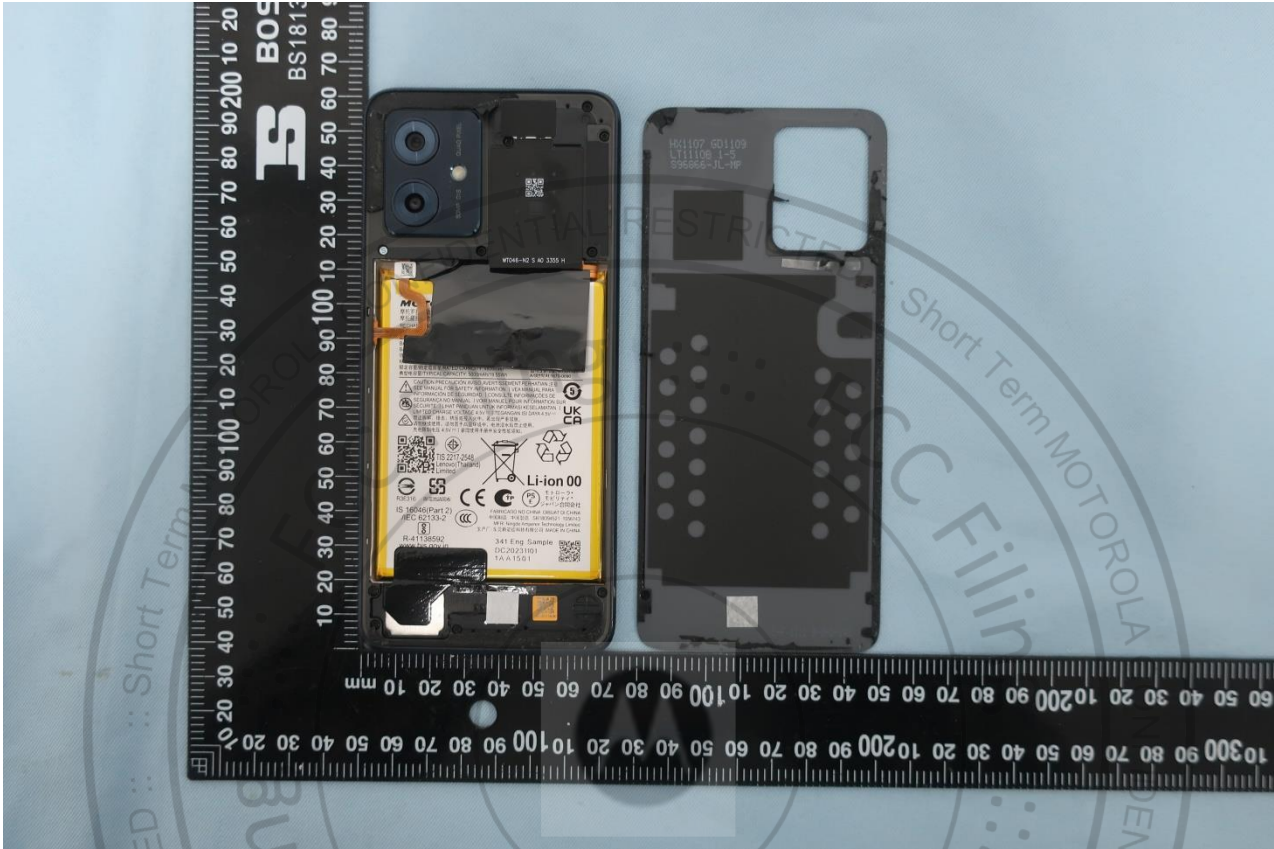

3. Internal Photograph of EUT

Brand Name: Motorola; Model Name: XT2431-2, XT2431-3

Brand Name: Motorola; Model Name: XT2431-2, XT2431-3

Brand Name: Motorola; Model Name: XT2431-2, XT2431-3

Brand Name: Motorola; Model Name: XT2431-2, XT2431-3

Brand Name: Motorola; Model Name: XT2431-2, XT2431-3

Brand Name: Motorola; Model Name: XT2431-2, XT2431-3

Brand Name: Motorola; Model Name: XT2431-2, XT2431-3

Brand Name: Motorola; Model Name: XT2431-2, XT2431-3