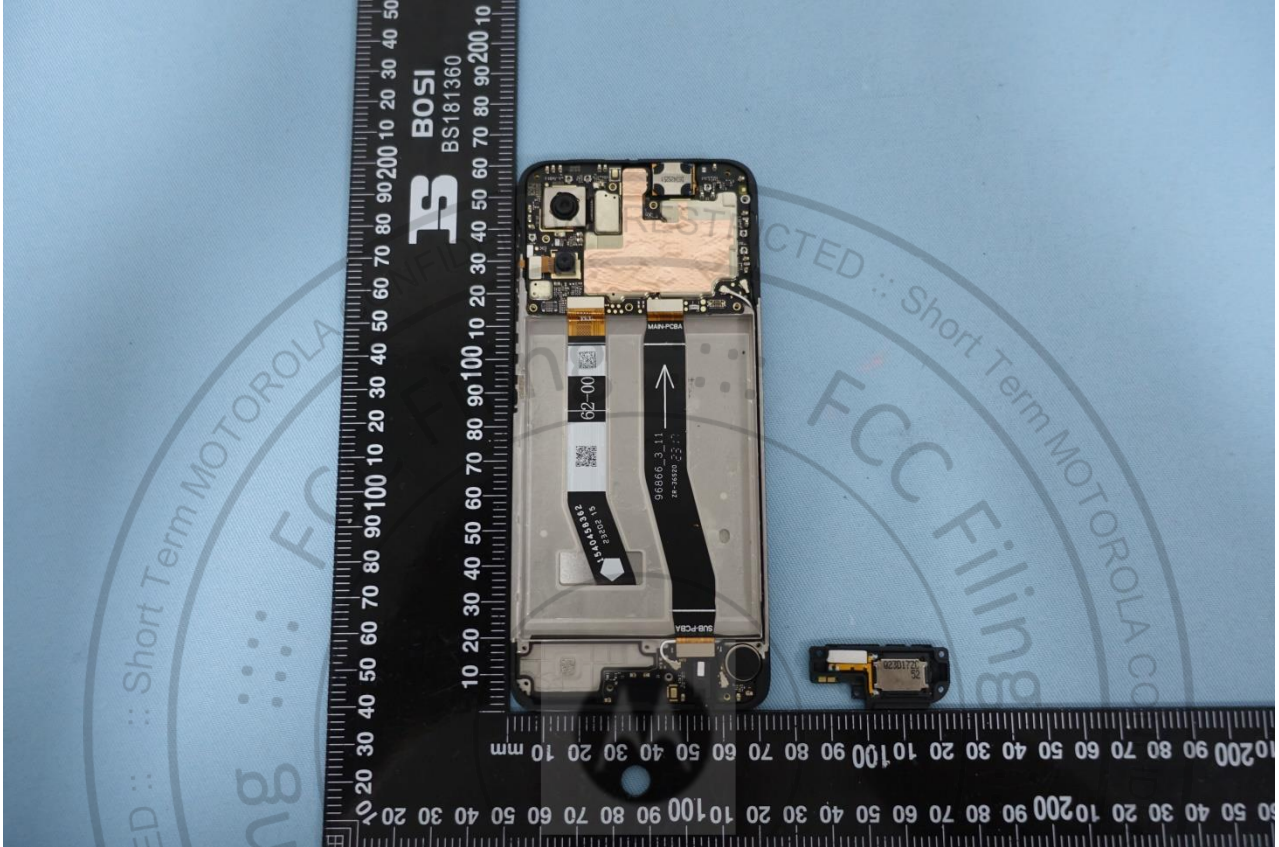

3. Internal Photograph of EUT

Brand Name: Motorola; Model Name: XT2343-1

Brand Name: Motorola; Model Name: XT2343-1

Brand Name: Motorola; Model Name: XT2343-1

Brand Name: Motorola; Model Name: XT2343-1

Brand Name: Motorola; Model Name: XT2343-1

Brand Name: Motorola; Model Name: XT2343-1

Brand Name: Motorola; Model Name: XT2343-1

Brand Name: Motorola; Model Name: XT2343-1

Brand Name: Motorola; Model Name: XT2343-1

Brand Name: Motorola; Model Name: XT2343-1