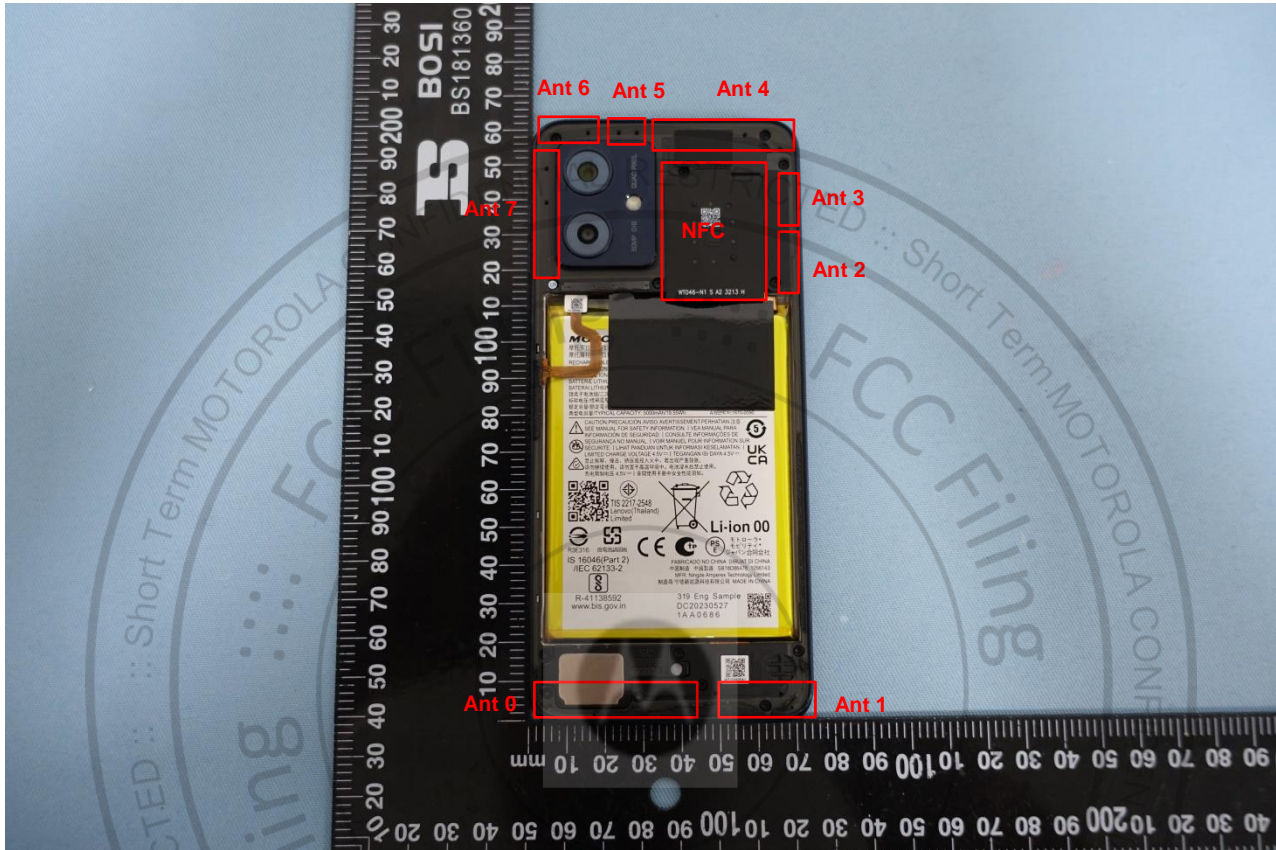

3. Internal Photograph of EUT

Brand Name: Motorola; Model Name: XT2343-1

Brand Name: Motorola; Model Name: XT2343-1

Brand Name: Motorola; Model Name: XT2343-1

Brand Name: Motorola; Model Name: XT2343-1

Brand Name: Motorola; Model Name: XT2343-1