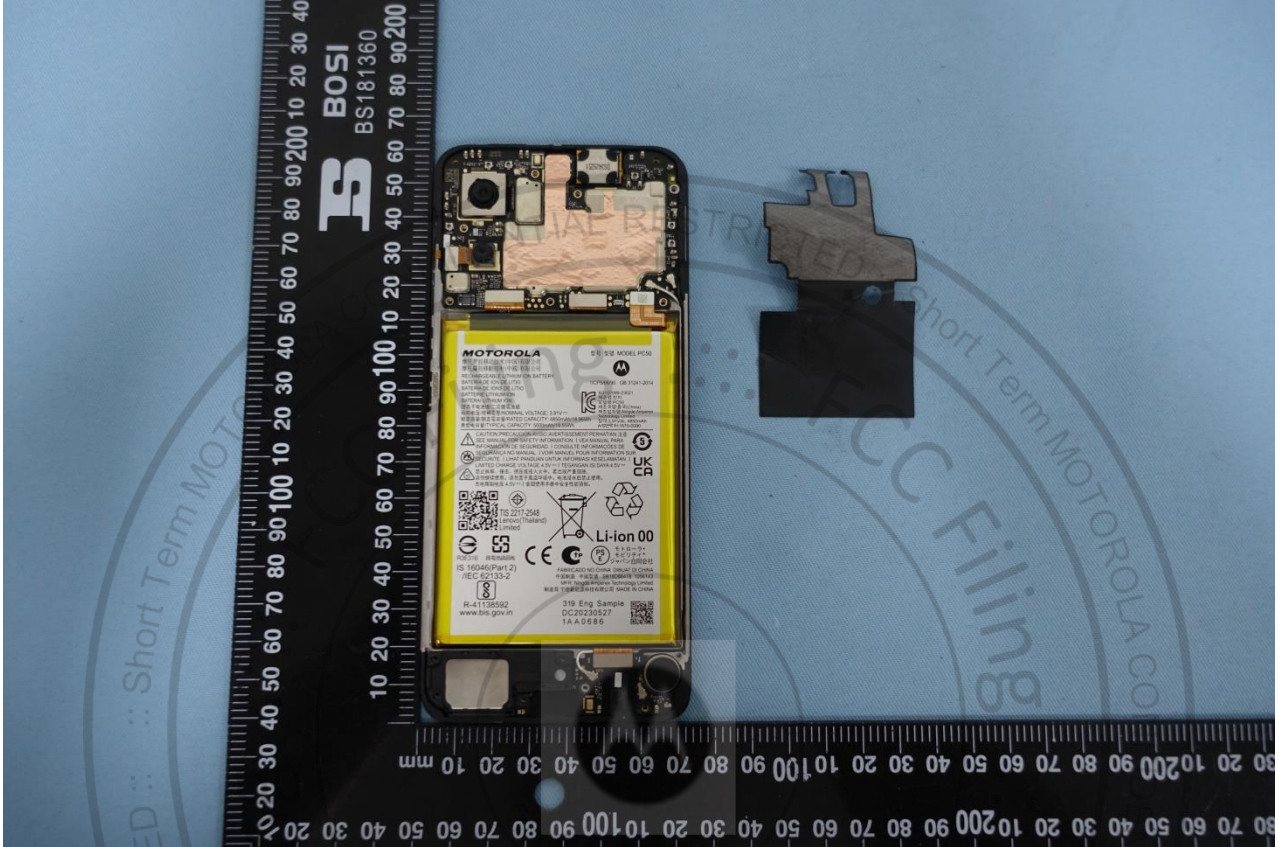

3. Internal Photograph of EUT

Brand Name: Motorola; Model Name: XT2343-1

Brand Name: Motorola; Model Name: XT2343-1

Brand Name: Motorola; Model Name: XT2343-1

Brand Name: Motorola; Model Name: XT2343-1

Brand Name: Motorola; Model Name: XT2343-1

Brand Name: Motorola; Model Name: XT2343-1

Brand Name: Motorola; Model Name: XT2343-1

Brand Name: Motorola; Model Name: XT2343-1

Brand Name: Motorola; Model Name: XT2343-1

Brand Name: Motorola; Model Name: XT2343-1