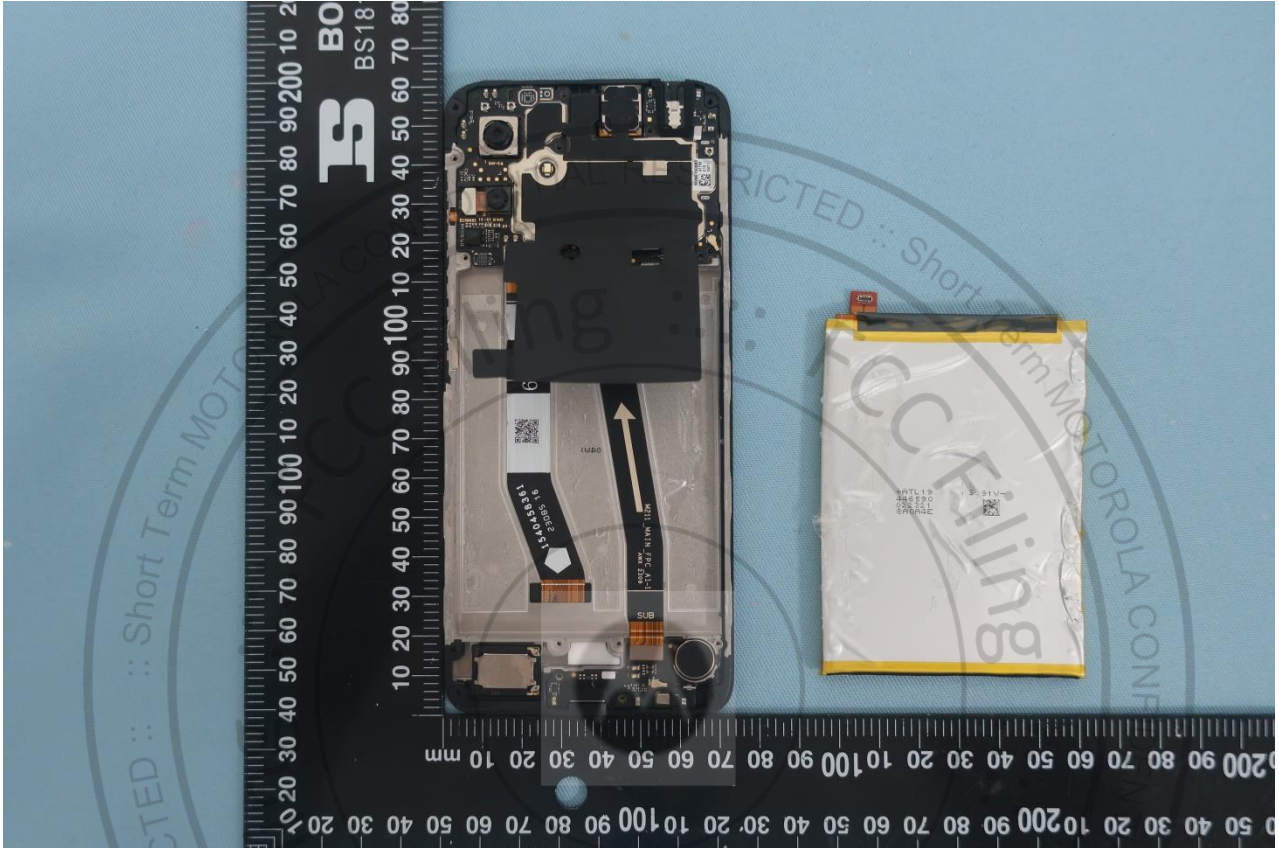

3. Internal Photograph of EUT

Brand Name: Motorola; Model Name: XT2341-4

Brand Name: Motorola; Model Name: XT2341-4

Brand Name: Motorola; Model Name: XT2341-4

Brand Name: Motorola; Model Name: XT2341-4

Brand Name: Motorola; Model Name: XT2341-4

Brand Name: Motorola; Model Name: XT2341-4

Brand Name: Motorola; Model Name: XT2341-4

Brand Name: Motorola; Model Name: XT2341-4

Brand Name: Motorola; Model Name: XT2341-4

Brand Name: Motorola; Model Name: XT2341-4