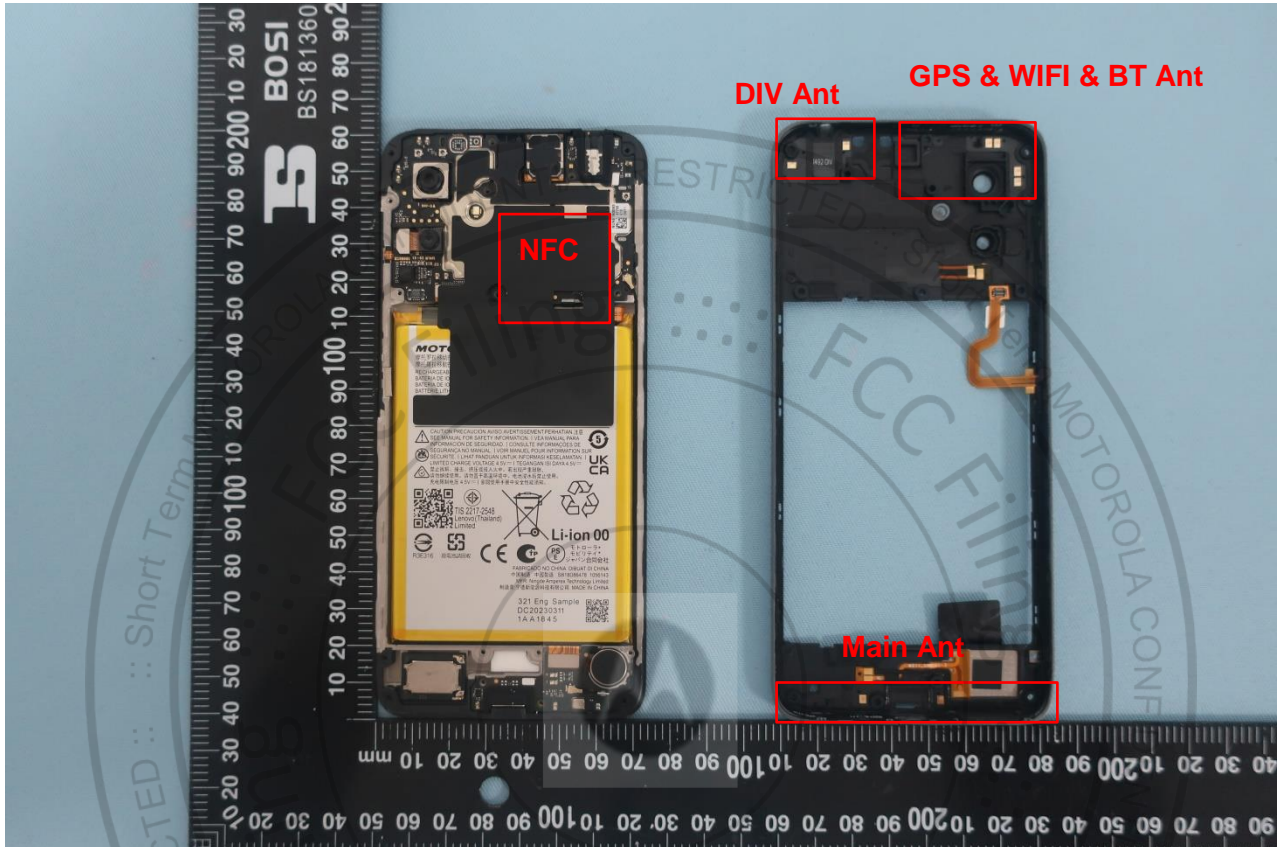

3. Internal Photograph of EUT

Brand Name: Motorola; Model Name: XT2341-4

Brand Name: Motorola; Model Name: XT2341-4

Brand Name: Motorola; Model Name: XT2341-4

Brand Name: Motorola; Model Name: XT2341-4

Brand Name: Motorola; Model Name: XT2341-4

Brand Name: Motorola; Model Name: XT2341-4

Brand Name: Motorola; Model Name: XT2341-4

Brand Name: Motorola; Model Name: XT2341-4

Brand Name: Motorola; Model Name: XT2341-4

Brand Name: Motorola; Model Name: XT2341-4