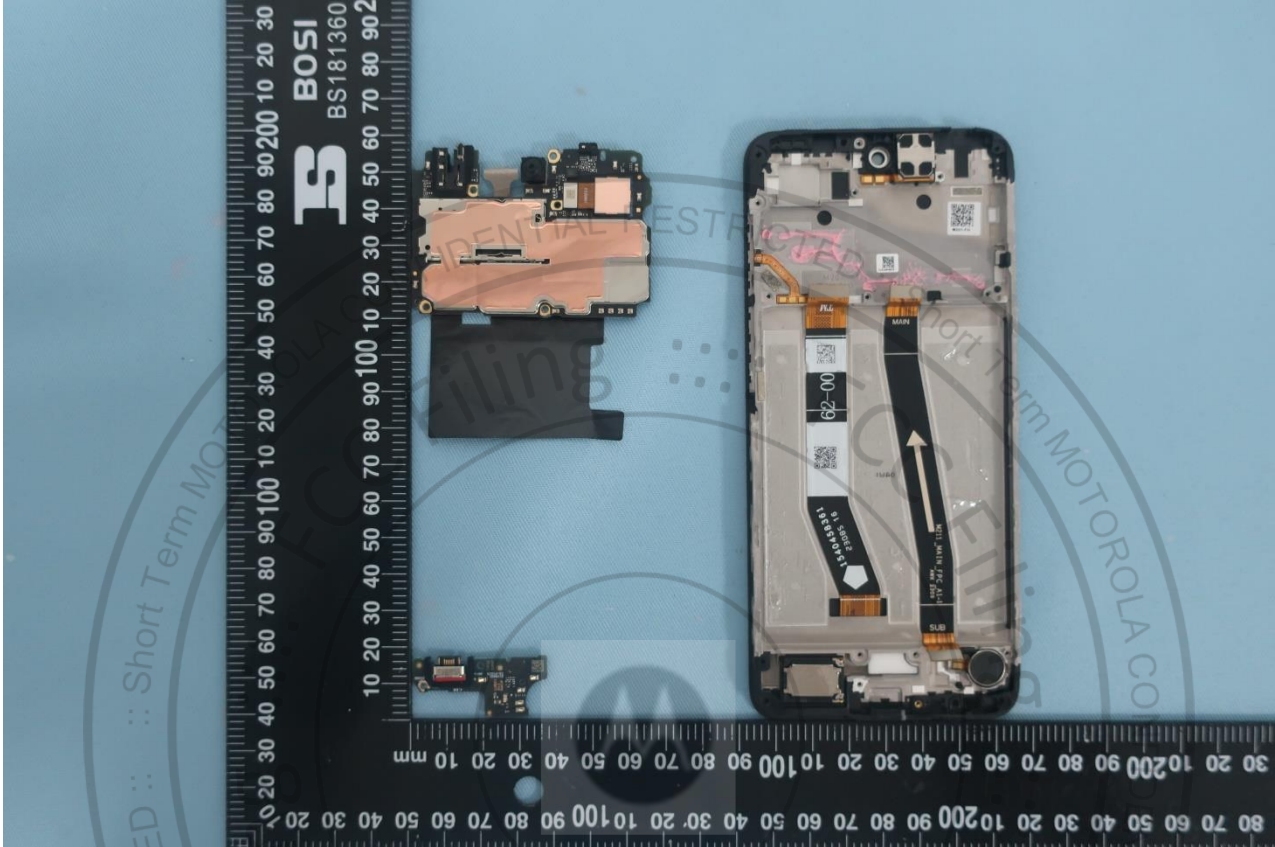

3. Internal Photograph of EUT

Brand Name: Motorola; Model Name: XT2341-4

Brand Name: Motorola; Model Name: XT2341-4

Brand Name: Motorola; Model Name: XT2341-4

Brand Name: Motorola; Model Name: XT2341-4

Brand Name: Motorola; Model Name: XT2341-4

Brand Name: Motorola; Model Name: XT2341-4

Brand Name: Motorola; Model Name: XT2341-4

Brand Name: Motorola; Model Name: XT2341-4

Brand Name: Motorola; Model Name: XT2341-4

Brand Name: Motorola; Model Name: XT2341-4