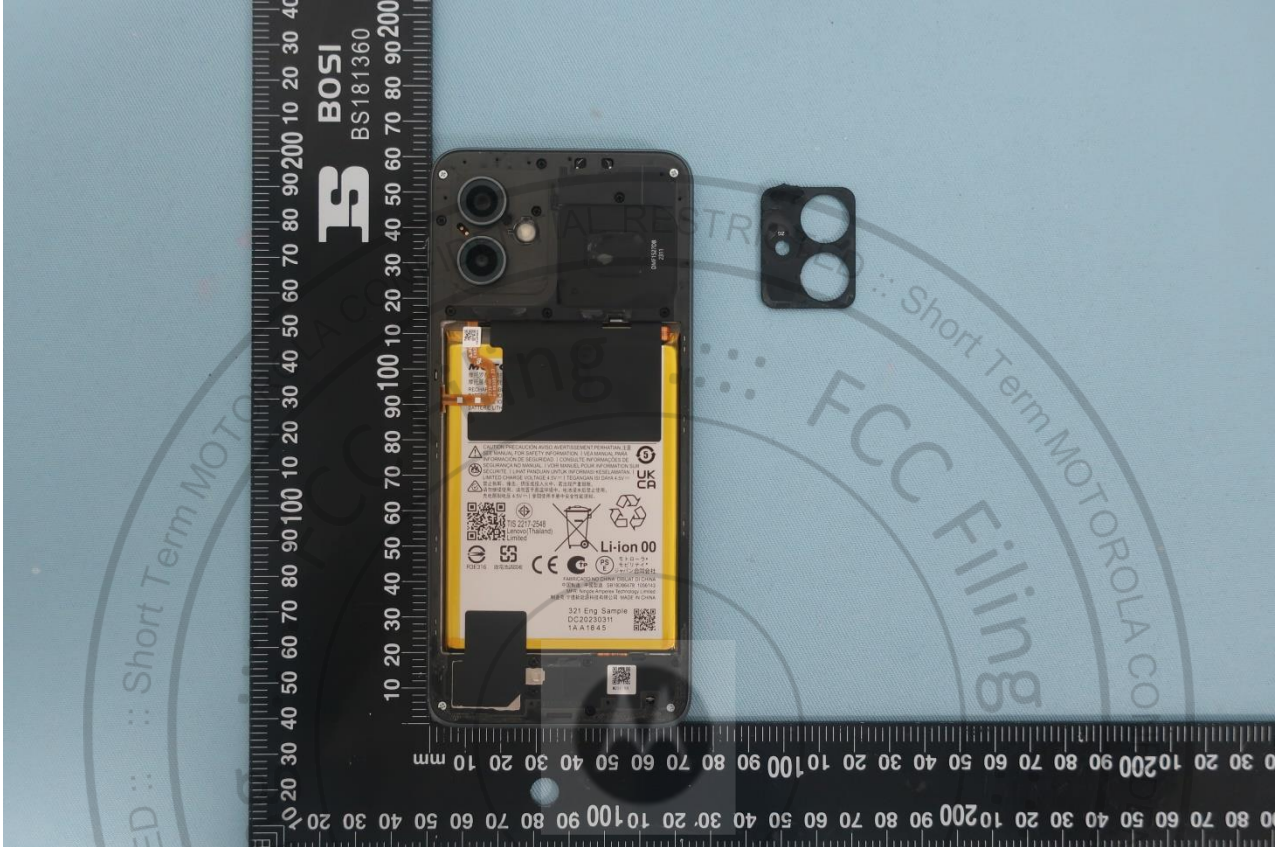

3. Internal Photograph of EUT

Brand Name: Motorola; Model Name: XT2341-4

Brand Name: Motorola; Model Name: XT2341-4

Brand Name: Motorola; Model Name: XT2341-4

Brand Name: Motorola; Model Name: XT2341-4

Brand Name: Motorola; Model Name: XT2341-4

Brand Name: Motorola; Model Name: XT2341-4

Brand Name: Motorola; Model Name: XT2341-4

Brand Name: Motorola; Model Name: XT2341-4

Brand Name: Motorola; Model Name: XT2341-4

Brand Name: Motorola; Model Name: XT2341-4