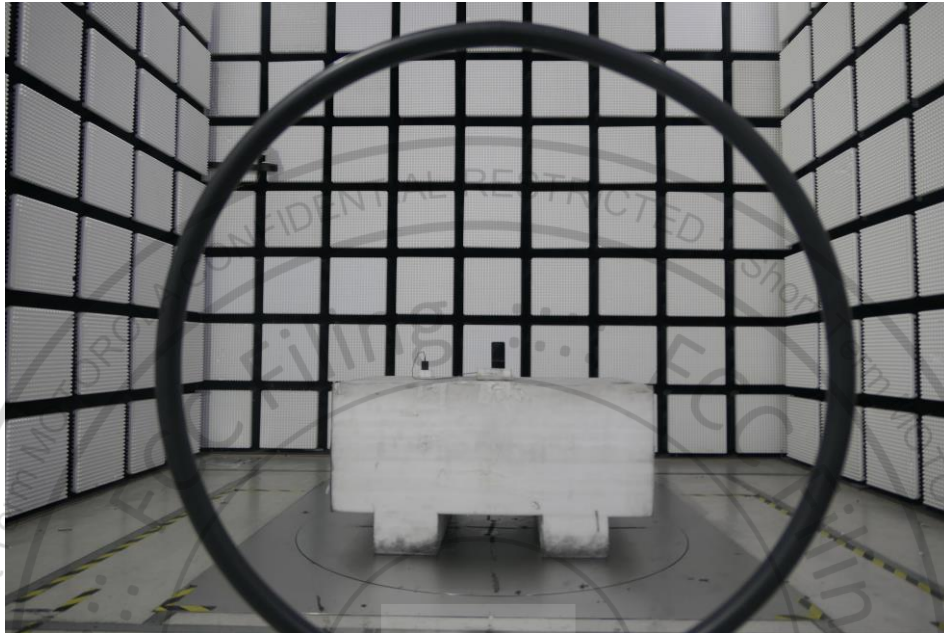

Appendix D. Setup Photographs

<AC Conducted Emission>

Remote View

Rear View

<Radiated Emission>

Y Plane

9K~30MHz

30M~1GHz