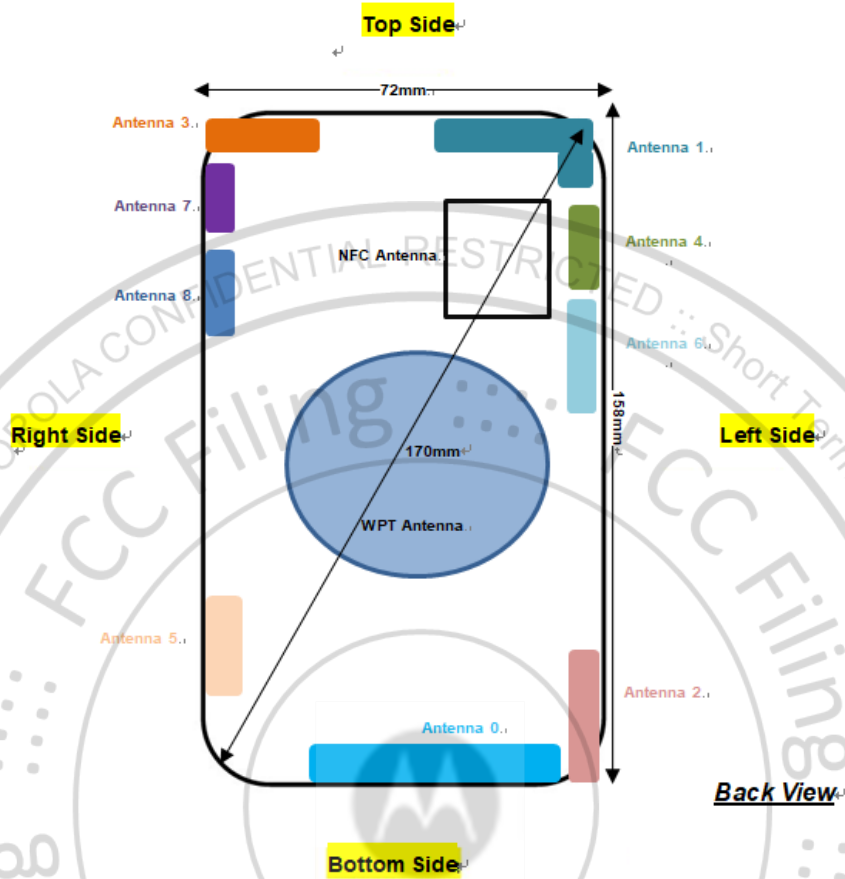

Front, Test Separation 5 mm

Back, Test Separation 5 mm

<Sensor Off>

Front, Test Separation 19 mm

Back, Test Separation 17 mm

Product Specific 10g SAR

Front, Test Separation 0 mm

Back, Test Separation 0 mm

Left Side, Test Separation 0 mm

Right Side, Test Separation 0 mm

Top Side, Test Separation 0 mm

<Sensor Off>

Front, Test Separation 9 mm

Back, Test Separation 6 mm

Right Side, Test Separation 9 mm

Top Side, Test Separation 11 mm

Appendix D. PD Test Setup Photos

Right Side, Test Separation 2 mm

Right Side, Test Separation 10 mm

Right Side, Test Separation 8.59 mm

Front, Test Separation 2 mm

Back, Test Separation 2 mm

Top Side, Test Separation 2 mm

Back, Test Separation 6 mm

Right Side, Test Separation 9 mm

Top Side, Test Separation 11 mm

Antenna Location

Antenna	Support Band
Antenna 0	GSM: 850/1900<TX/RX> UMTS: B2/4/5<TX/RX> LTE: B2/4/5/7/12/13/14/17/25/26/30/38/41/66/71<TX/RX> 5G NR: n2/5/7/12/14/25/26/30/41/66/70/71<TX/RX>
Antenna 1	LTE: B2/4/5/7/12/13/14/17/25/26/30/38/41/66/71<TX/RX> 5G NR: n2/5/7/12/14/25/26/30/41/66/70/71<TX/RX>
Antenna 2	LTE: B41/48<TX/RX> 5G NR: n41/48/77/78<TX/RX>
Antenna 3	WLAN 2.4GHz/5GHz/6GHz<TX/RX> chain0 Bluetooth<TX/RX>
Antenna 4	LTE: B48<TX/RX> 5G NR: n48/77/78<TX/RX>
Antenna 5	LTE: B48<TX/RX> 5G NR: n48/77/78<TX/RX>
Antenna 6	LTE: B41<TX/RX> 5G NR: n41<TX/RX>
Antenna 7	LTE: B48<TX/RX> 5G NR: n48/77/78<TX/RX>
Antenna 8	WLAN 2.4GHz/5GHz/6GHz<TX/RX> chain1
NFC Antenna	NFC<TX/RX>
WPT Antenna	WPT<TX/RX>