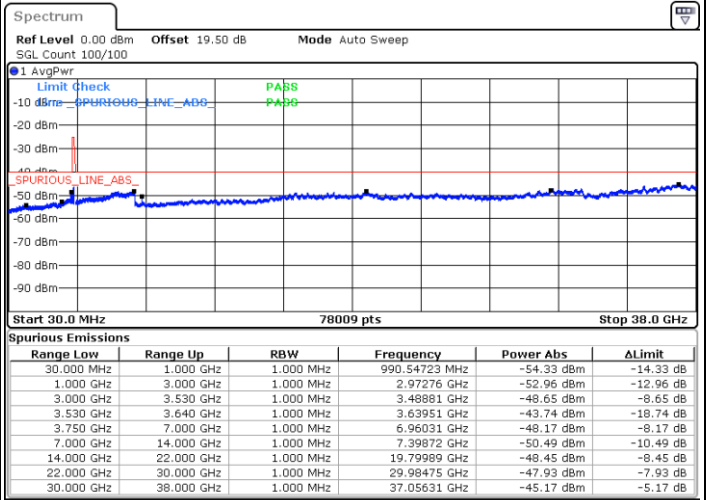

N/A

Date: 23.MAR.2023 18:55:11

LTE Band 48 / 10MHz

64QAM

Highest Channel / 1RB0

Highest Channel / 1RBmax

Date: 23.MAR.2023 18:44:17

Date: 23.MAR.2023 19:08:50

Highest Channel / FullIRB

N/A

Date: 23.MAR.2023 18:56:32

LTE Band 48 / 15MHz

64QAM

Lowest Channel / 1RB0

Lowest Channel / 1RBmax

Date: 23.MAR.2023 19:15:39