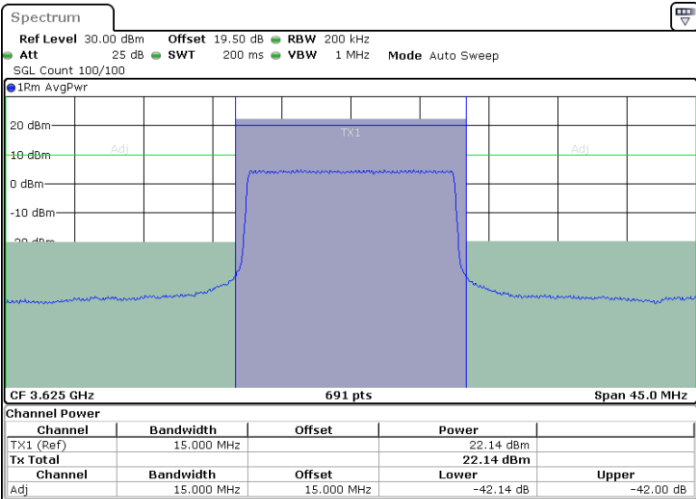

Middle Channel / 1RBmax

Date: 28.MAR.2023 21:44:48

Date: 28.MAR.2023 21:56:59

Middle Channel / FullRB

N/A

Date: 28.MAR.2023 21:50:53

LTE Band 48 / 15MHz

QPSK

Highest Channel / 1RB0

Highest Channel / 1RBmax

Date: 28.MAR.2023 21:45:29

Date: 28.MAR.2023 21:57:40

Highest Channel / FullIRB

N/A

Date: 28.MAR.2023 21:51:34

LTE Band 48 / 20MHz