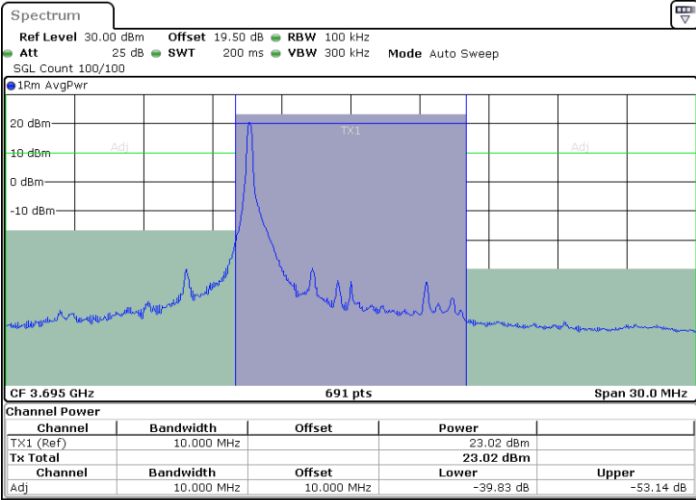

Date: 28.MAR.2023 21:24:32

Date: 28.MAR.2023 21:36:41

Lowest Channel / FullIRB

N/A

Date: 28.MAR.2023 21:30:36

LTE Band 48 / 10MHz

QPSK

MiddleChannel / 1RB0

Date: 28.MAR.2023 21:25:12

Middle Channel / 1RBmax

Date: 28.MAR.2023 21:37:22

Middle Channel / FullIRB

Date: 28.MAR.2023 21:31:17

N/A

LTE Band 48 / 10MHz

QPSK

Highest Channel / 1RB0

Highest Channel / 1RBmax

Date: 28.MAR.2023 21:28:35

Date: 28.MAR.2023 21:40:45

Highest Channel / FullIRB

N/A

Date: 28.MAR.2023 21:34:40

LTE Band 48 / 15MHz