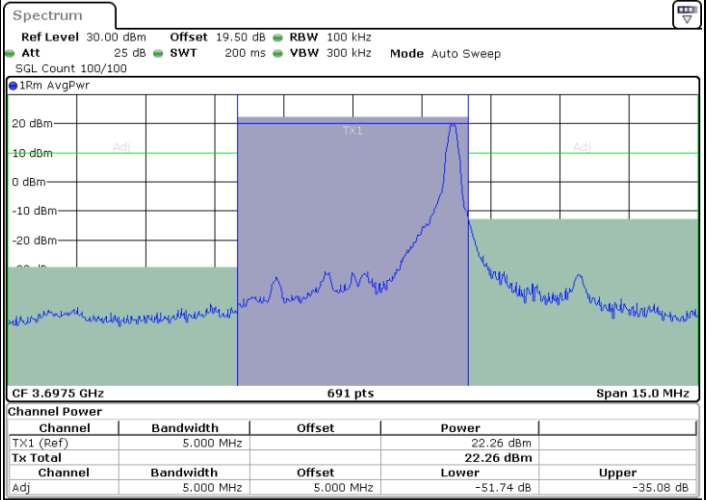

Middle Channel / 1RBmax

Date: 28.MAR.2023 21:07:43

Date: 28.MAR.2023 21:19:47

Middle Channel / FullRB

N/A

Date: 28.MAR.2023 21:13:45

LTE Band 48 / 5MHz

16QAM

Highest Channel / 1RB0

Highest Channel / 1RBmax

Date: 28.MAR.2023 21:09:44

Date: 28.MAR.2023 21:21:48

Highest Channel / FullIRB

N/A

Date: 28.MAR.2023 21:15:46

LTE Band 48 / 10MHz