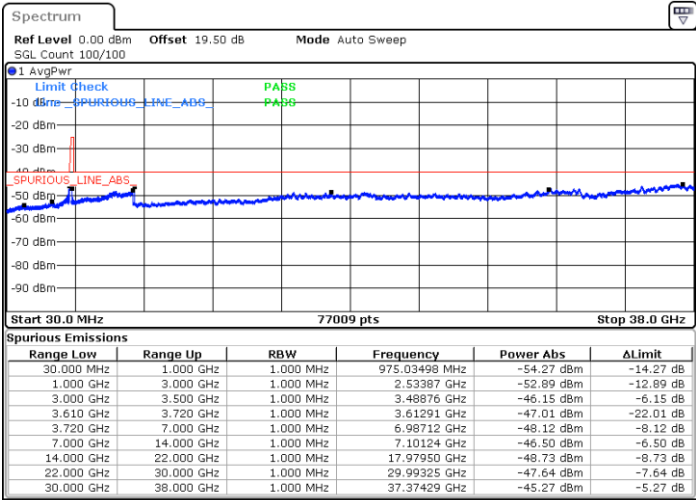

LTE Band 48 / 10MHz

64QAM

Lowest Channel / 1RB0

Lowest Channel / 1RBmax

Date: 23.MAR.2023 18:36:07

Date: 23.MAR.2023 19:00:38

Lowest Channel / FullIRB

N/A

Date: 23.MAR.2023 18:48:24

LTE Band 48 / 10MHz

64QAM

MiddleChannel / 1RB0

Middle Channel / 1RBmax

Date: 23.MAR.2023 18:42:56

Date: 23.MAR.2023 19:07:28

Middle Channel / FullIRB