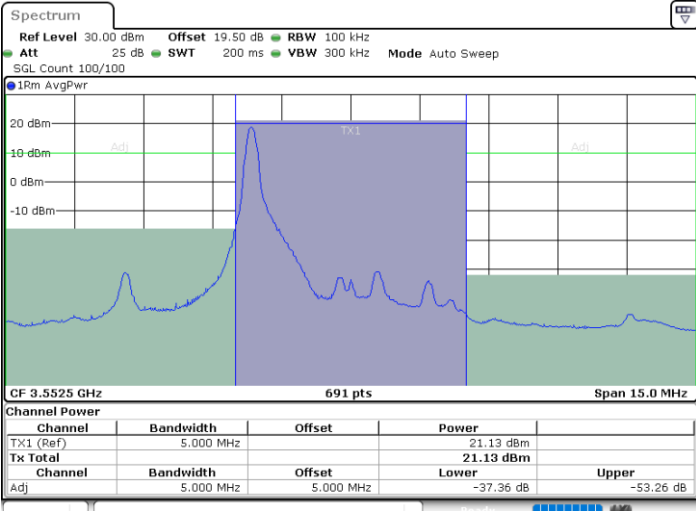

N/A

LTE Band 48 / 20MHz

16QAM

Highest Channel / 1RB0

Highest Channel / 1RBmax

Date: 28.MAR.2023 22:10:14

Date: 28.MAR.2023 22:16:10

Highest Channel / FullIRB

N/A

Date: 28.MAR.2023 22:04:20

LTE Band 48 / 5MHz

64QAM

Lowest Channel / 1RB0

Lowest Channel / 1RBmax

Date: 28.MAR.2023 21:06:24

Date: 28.MAR.2023 21:18:28