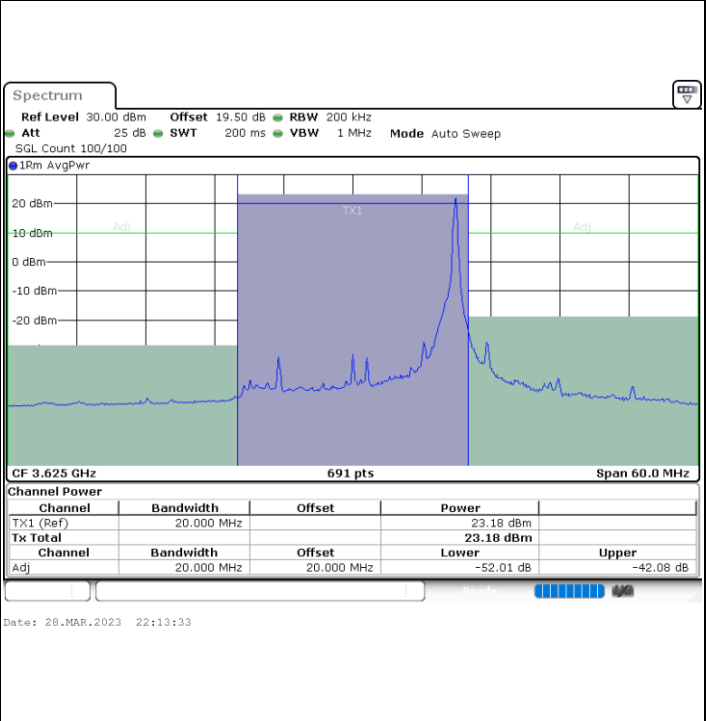

Highest Channel / 1RB0

Highest Channel / 1RBmax

Date: 28.MAR.2023 21:45:29

Date: 28.MAR.2023 21:57:40

Highest Channel / FullIRB

N/A

Date: 28.MAR.2023 21:51:34

LTE Band 48 / 20MHz

QPSK

Lowest Channel / 1RB0

Lowest Channel / 1RBmax

Date: 28.MAR.2023 22:06:58

Date: 28.MAR.2023 22:12:54

Lowest Channel / FullIRB

N/A

Date: 28.MAR.2023 22:01:03

LTE Band 48 / 20MHz

QPSK

Middle Channel / 1RB0

Middle Channel / 1RBmax

Middle Channel / FullRB

N/A

LTE Band 48 / 20MHz

QPSK

Highest Channel / 1RB0

Highest Channel / 1RBmax

Highest Channel / FullIRB

N/A

LTE Band 48 / 5MHz

16QAM

Lowest Channel / 1RB0

Lowest Channel / 1RBmax