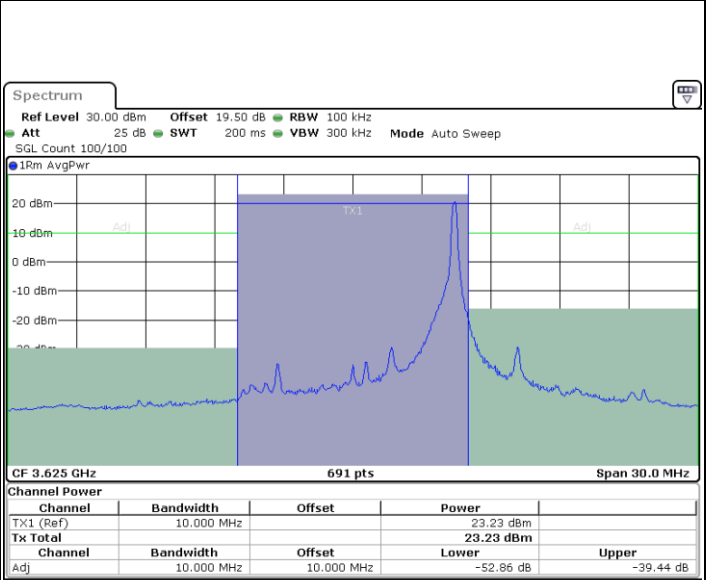

Date: 28.MAR.2023 21:21:07

Highest Channel / FullIRB

N/A

Date: 28.MAR.2023 21:15:05

LTE Band 48 / 10MHz

QPSK

Lowest Channel / 1RB0

Lowest Channel / 1RBmax

Date: 28.MAR.2023 21:24:32

Date: 28.MAR.2023 21:36:41

Lowest Channel / FullIRB

N/A

Date: 28.MAR.2023 21:30:36

LTE Band 48 / 10MHz

QPSK

MiddleChannel / 1RB0

Date: 28.MAR.2023 21:25:12

Middle Channel / 1RBmax

Date: 28.MAR.2023 21:37:22

Middle Channel / FullIRB

Date: 28.MAR.2023 21:31:17

N/A

LTE Band 48 / 10MHz

QPSK

Highest Channel / 1RB0

Highest Channel / 1RBmax

Date: 28.MAR.2023 21:28:35

Date: 28.MAR.2023 21:40:45

Highest Channel / FullIRB

N/A

Date: 28.MAR.2023 21:34:40

LTE Band 48 / 15MHz