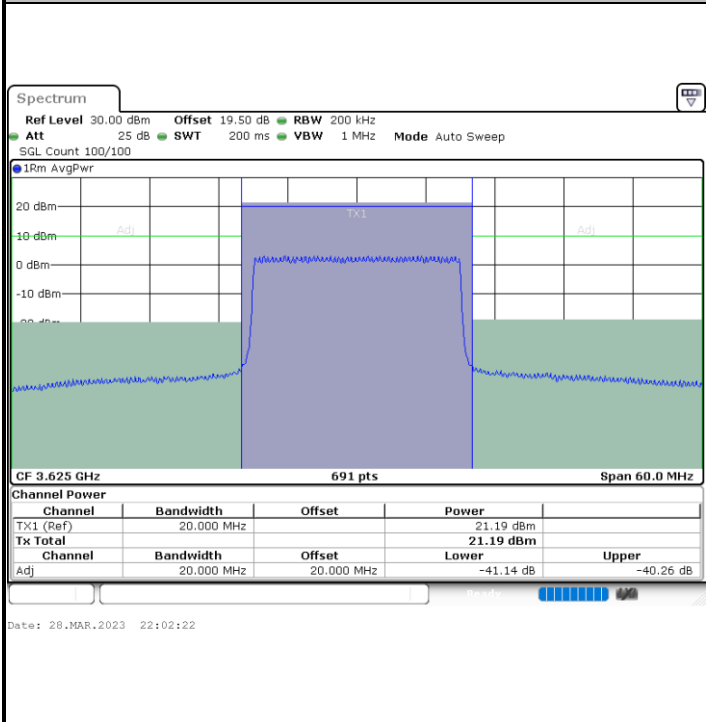

N/A

Date: 28.MAR.2023 21:52:16

LTE Band 48 / 20MHz

16QAM

Lowest Channel / 1RB0

Lowest Channel / 1RBmax

Date: 28.MAR.2023 22:06:18

Date: 28.MAR.2023 22:12:14

Lowest Channel / FullIRB

N/A

Date: 28.MAR.2023 22:00:24

LTE Band 48 / 20MHz

16QAM

Middle Channel / 1RB0

Middle Channel / 1RBmax

Middle Channel / FullRB

N/A

LTE Band 48 / 20MHz

16QAM

Highest Channel / 1RB0

Highest Channel / 1RBmax

Date: 28.MAR.2023 22:10:14

Date: 28.MAR.2023 22:16:10

Highest Channel / FullIRB