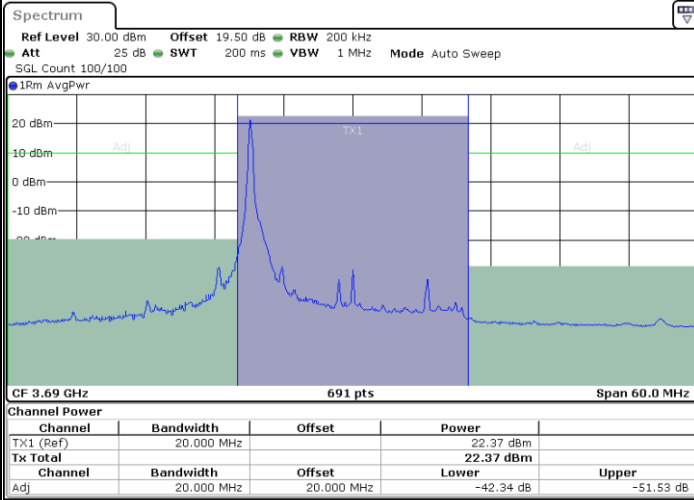

Lowest Channel / FullIRB

N/A

Date: 28.MAR.2023 22:00:24

LTE Band 48 / 20MHz

16QAM

Middle Channel / 1RB0

Middle Channel / 1RBmax

Middle Channel / FullRB

N/A

LTE Band 48 / 20MHz

16QAM

Highest Channel / 1RB0

Highest Channel / 1RBmax

Date: 28.MAR.2023 22:10:14

Date: 28.MAR.2023 22:16:10

Highest Channel / FullIRB

N/A

Date: 28.MAR.2023 22:04:20

LTE Band 48 / 5MHz

64QAM

Lowest Channel / 1RB0

Lowest Channel / 1RBmax

Date: 28.MAR.2023 21:06:24

Date: 28.MAR.2023 21:18:28