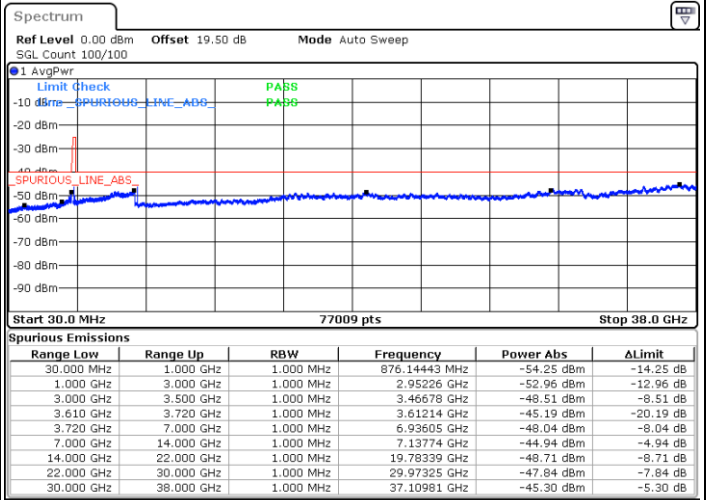

Date: 23.MAR.2023 19:17:01

Date: 23.MAR.2023 19:41:31

Middle Channel / FullIRB

N/A

Date: 23.MAR.2023 19:29:15

LTE Band 48 / 15MHz

64QAM

Highest Channel / 1RB0

Highest Channel / 1RBmax

Date: 23.MAR.2023 19:23:48

Date: 23.MAR.2023 19:48:20

Highest Channel / FullIRB

N/A

Date: 23.MAR.2023 19:36:04

LTE Band 48 / 20MHz

64QAM

Lowest Channel / 1RB0

Lowest Channel / 1RBmax

Date: 23.MAR.2023 20:01:57

Date: 23.MAR.2023 20:14:13

Lowest Channel / FullIRB

N/A

Date: 23.MAR.2023 19:49:43

LTE Band 48 / 20MHz