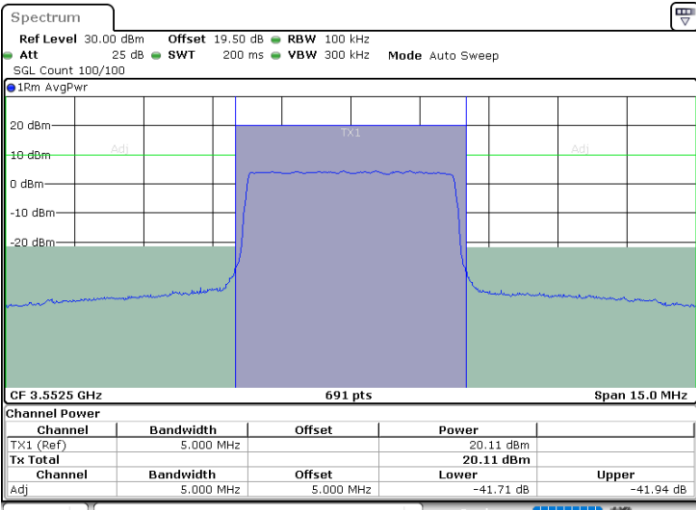

Lowest Channel / FullIRB

N/A

Date: 28.MAR.2023 21:12:26