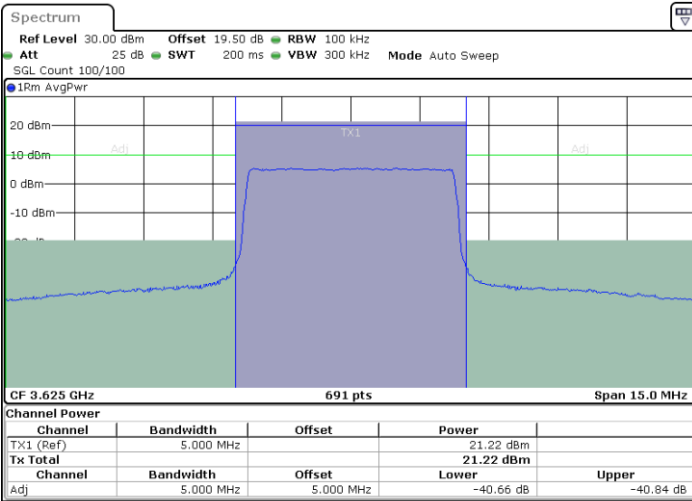

Date: 28.MAR.2023 21:05:44

Date: 28.MAR.2023 21:17:48

Lowest Channel / FullIRB

N/A

Date: 28.MAR.2023 21:11:46

LTE Band 48 / 5MHz

16QAM

Middle Channel / 1RB0

Middle Channel / 1RBmax

Date: 28.MAR.2023 21:07:43

Date: 28.MAR.2023 21:19:47

Middle Channel / FullRB

N/A

Date: 28.MAR.2023 21:13:45

LTE Band 48 / 5MHz

16QAM

Highest Channel / 1RB0

Highest Channel / 1RBmax

Date: 28.MAR.2023 21:09:44

Date: 28.MAR.2023 21:21:48

Highest Channel / FullIRB

N/A

Date: 28.MAR.2023 21:15:46

LTE Band 48 / 10MHz