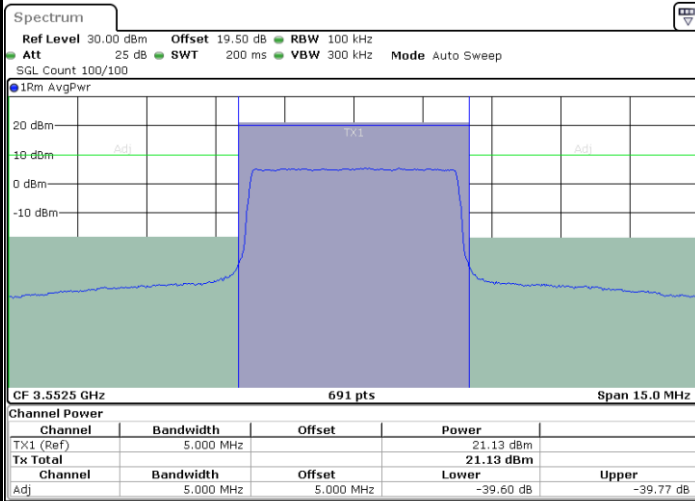

LTE Band 48 / 20MHz

QPSK

Middle Channel / 1RB0

Middle Channel / 1RBmax

Middle Channel / FullRB

N/A

LTE Band 48 / 20MHz

QPSK

Highest Channel / 1RB0

Highest Channel / 1RBmax

Highest Channel / FullIRB

N/A

LTE Band 48 / 5MHz

16QAM

Lowest Channel / 1RB0

Lowest Channel / 1RBmax

Date: 28.MAR.2023 21:05:44

Date: 28.MAR.2023 21:17:48

Lowest Channel / FullIRB

N/A

Date: 28.MAR.2023 21:11:46

LTE Band 48 / 5MHz

16QAM

Middle Channel / 1RB0