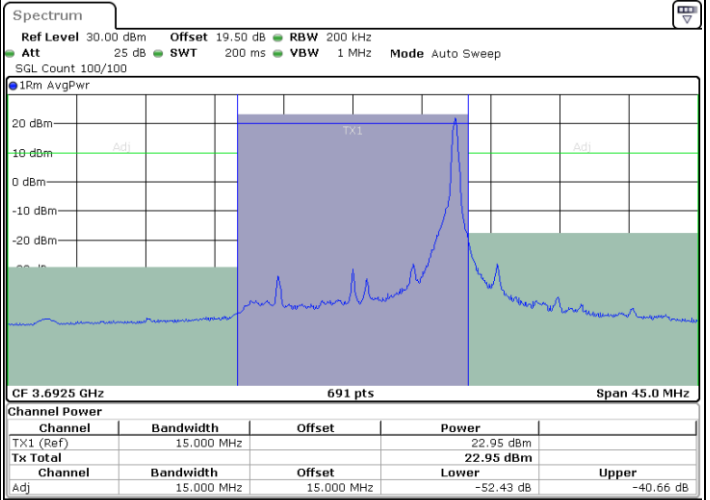

Middle Channel / 1RBmax

Date: 28.MAR.2023 21:44:48

Date: 28.MAR.2023 21:56:59

Middle Channel / FullRB

N/A

Date: 28.MAR.2023 21:50:53

LTE Band 48 / 15MHz

QPSK

Highest Channel / 1RB0

Highest Channel / 1RBmax

Date: 28.MAR.2023 21:45:29

Date: 28.MAR.2023 21:57:40

Highest Channel / FullIRB

N/A

Date: 28.MAR.2023 21:51:34

LTE Band 48 / 20MHz