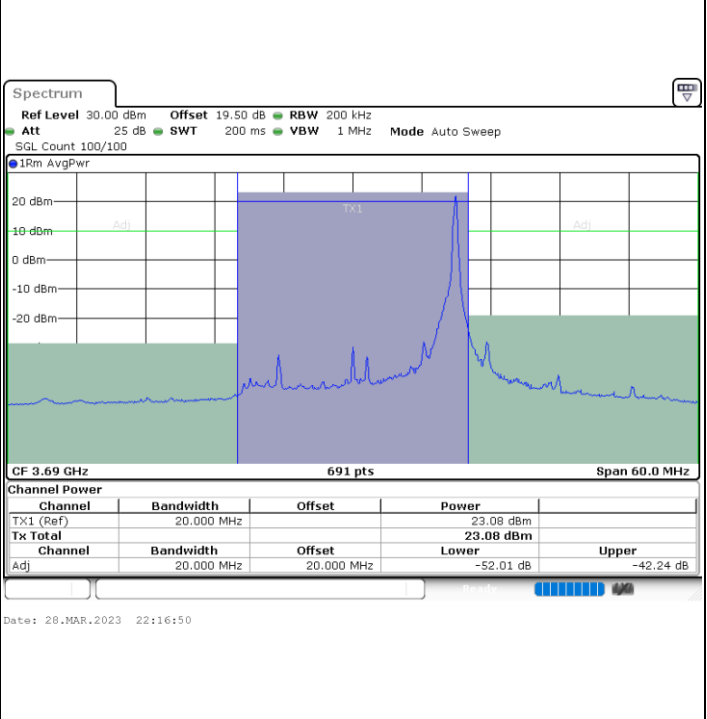

QPSK

Lowest Channel / 1RB0

Lowest Channel / 1RBmax

Date: 28.MAR.2023 22:06:58

Date: 28.MAR.2023 22:12:54

Lowest Channel / FullIRB

N/A

Date: 28.MAR.2023 22:01:03

LTE Band 48 / 20MHz

QPSK

Middle Channel / 1RB0

Middle Channel / 1RBmax

Middle Channel / FullRB

N/A

LTE Band 48 / 20MHz

QPSK

Highest Channel / 1RB0

Highest Channel / 1RBmax

Highest Channel / FullIRB

N/A

LTE Band 48 / 5MHz

16QAM

Lowest Channel / 1RB0

Lowest Channel / 1RBmax