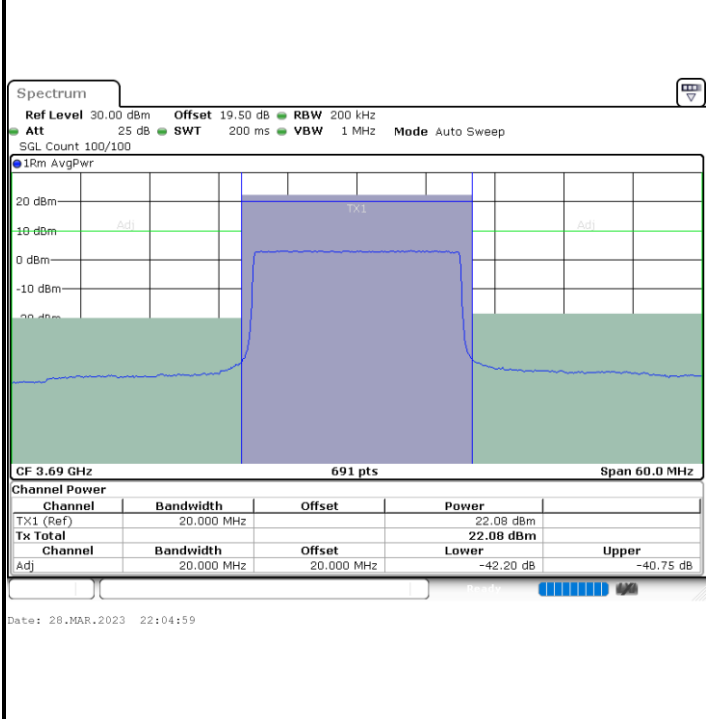

QPSK

Lowest Channel / 1RB0

Lowest Channel / 1RBmax

Date: 28.MAR.2023 22:06:58

Date: 28.MAR.2023 22:12:54

Lowest Channel / FullIRB

N/A

Date: 28.MAR.2023 22:01:03

LTE Band 48 / 20MHz

QPSK

Middle Channel / 1RB0

Middle Channel / 1RBmax

Middle Channel / FullRB

N/A

LTE Band 48 / 20MHz

QPSK

Highest Channel / 1RB0

Highest Channel / 1RBmax

Highest Channel / FullIRB

N/A

LTE Band 48 / 5MHz

16QAM

Lowest Channel / 1RB0

Lowest Channel / 1RBmax