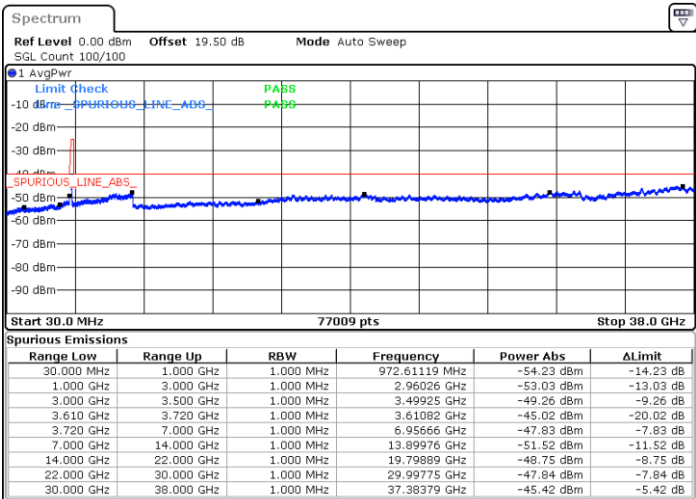

Highest Channel / 1RBmax

Date: 23.MAR.2023 19:23:48

Date: 23.MAR.2023 19:48:20

Highest Channel / FullIRB

N/A

Date: 23.MAR.2023 19:36:04

LTE Band 48 / 20MHz

64QAM

Lowest Channel / 1RB0

Lowest Channel / 1RBmax

Date: 23.MAR.2023 20:01:57

Date: 23.MAR.2023 20:14:13

Lowest Channel / FullIRB

N/A

Date: 23.MAR.2023 19:49:43

LTE Band 48 / 20MHz

LTE Band 48 / 20MHz

64QAM

Highest Channel / 1RB0

Highest Channel / 1RBmax

Date: 23.MAR.2023 20:10:08

Date: 23.MAR.2023 20:22:22

Highest Channel / FullIRB

N/A