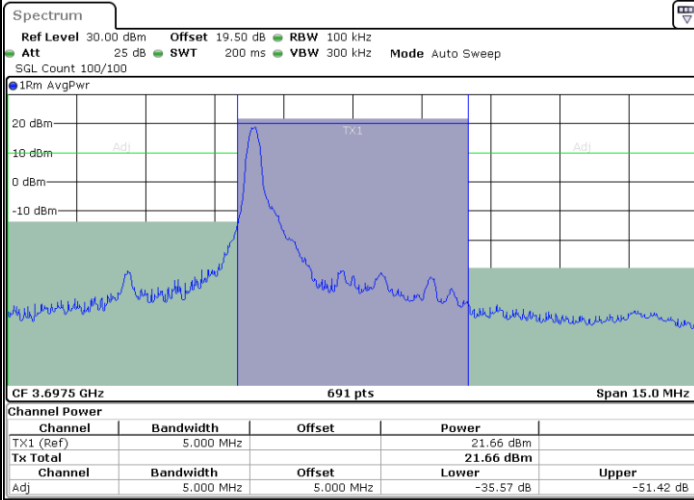

Middle Channel / 1RBmax

Date: 28.MAR.2023 21:07:43

Date: 28.MAR.2023 21:19:47

Middle Channel / FullRB

N/A

Date: 28.MAR.2023 21:13:45

LTE Band 48 / 5MHz

16QAM

Highest Channel / 1RB0

Highest Channel / 1RBmax

Date: 28.MAR.2023 21:09:44

Date: 28.MAR.2023 21:21:48

Highest Channel / FullIRB

N/A

Date: 28.MAR.2023 21:15:46

LTE Band 48 / 10MHz