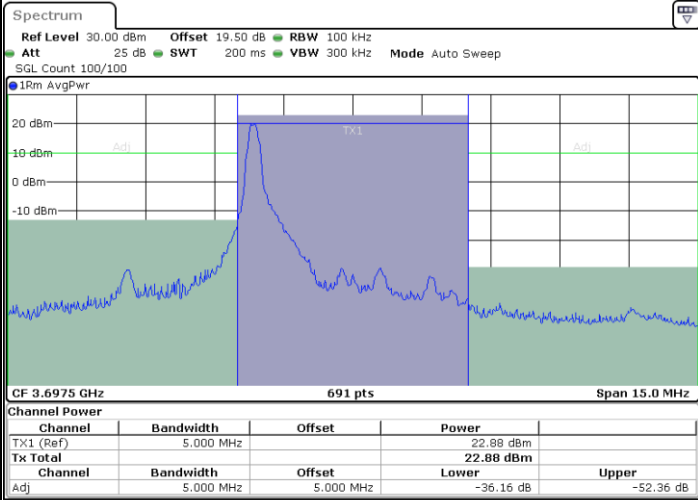

Middle Channel / FullIRB

N/A

Date: 28.MAR.2023 21:14:24

LTE Band 48 / 5MHz

QPSK

Highest Channel / 1RB0

Highest Channel / 1RBmax

Date: 28.MAR.2023 21:09:03

Date: 28.MAR.2023 21:21:07

Highest Channel / FullIRB

N/A

Date: 28.MAR.2023 21:15:05

LTE Band 48 / 10MHz

QPSK

Lowest Channel / 1RB0

Lowest Channel / 1RBmax