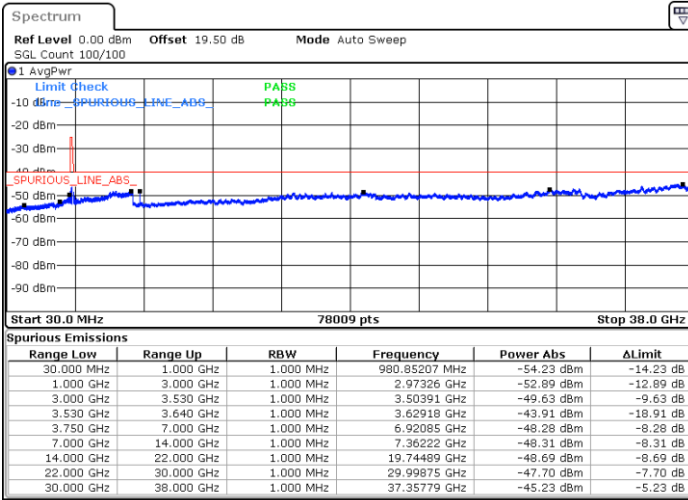

Lowest Channel / 1RB0

Lowest Channel / 1RBmax

Date: 23.MAR.2023 20:01:57

Date: 23.MAR.2023 20:14:13

Lowest Channel / FullIRB

N/A

Date: 23.MAR.2023 19:49:43

LTE Band 48 / 20MHz

64QAM

Middle Channel / 1RB0

Middle Channel / 1RBmax

Date: 23.MAR.2023 20:08:46

Date: 23.MAR.2023 20:21:00

Middle Channel / FullIRB

N/A

Date: 23.MAR.2023 19:56:31

LTE Band 48 / 20MHz

64QAM

Highest Channel / 1RB0

Highest Channel / 1RBmax

Date: 23.MAR.2023 20:10:08

Date: 23.MAR.2023 20:22:22

Highest Channel / FullIRB

N/A