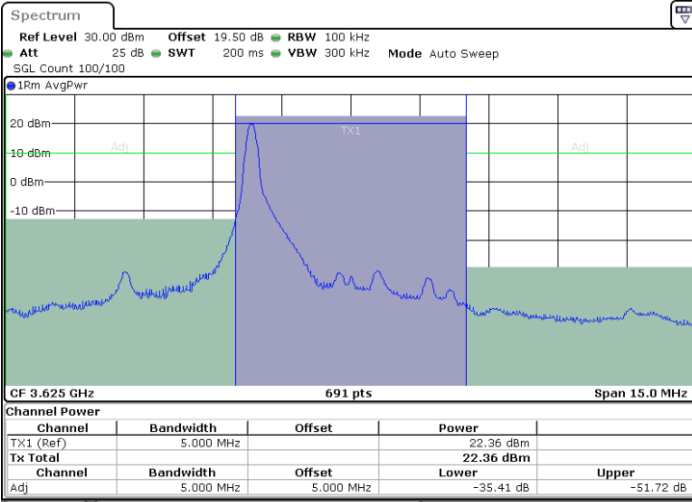

Highest Channel / 1RB0

Highest Channel / 1RBmax

Highest Channel / FullIRB

N/A

LTE Band 48 / 5MHz

16QAM

Lowest Channel / 1RB0

Lowest Channel / 1RBmax

Date: 28.MAR.2023 21:05:44

Date: 28.MAR.2023 21:17:48

Lowest Channel / FullIRB

N/A

Date: 28.MAR.2023 21:11:46

LTE Band 48 / 5MHz

16QAM

Middle Channel / 1RB0

Middle Channel / 1RBmax

Date: 28.MAR.2023 21:07:43

Date: 28.MAR.2023 21:19:47

Middle Channel / FullRB

N/A

Date: 28.MAR.2023 21:13:45

LTE Band 48 / 5MHz

16QAM

Highest Channel / 1RB0

Highest Channel / 1RBmax

Date: 28.MAR.2023 21:09:44

Date: 28.MAR.2023 21:21:48

Highest Channel / FullIRB

N/A

Date: 28.MAR.2023 21:15:46

LTE Band 48 / 10MHz