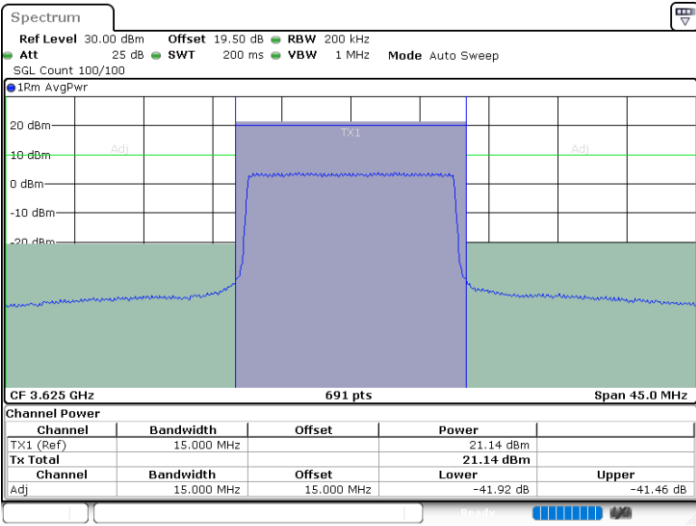

LTE Band 48 / 15MHz

16QAM

Middle Channel / 1RB0

Middle Channel / 1RBmax

Date: 28.MAR.2023 21:44:08

Date: 28.MAR.2023 21:56:19

Middle Channel / FullRB

N/A

Date: 28.MAR.2023 21:50:14

LTE Band 48 / 15MHz

16QAM

Highest Channel / 1RB0

Highest Channel / 1RBmax

Date: 28.MAR.2023 21:46:10

Date: 28.MAR.2023 21:58:22

Highest Channel / FullIRB