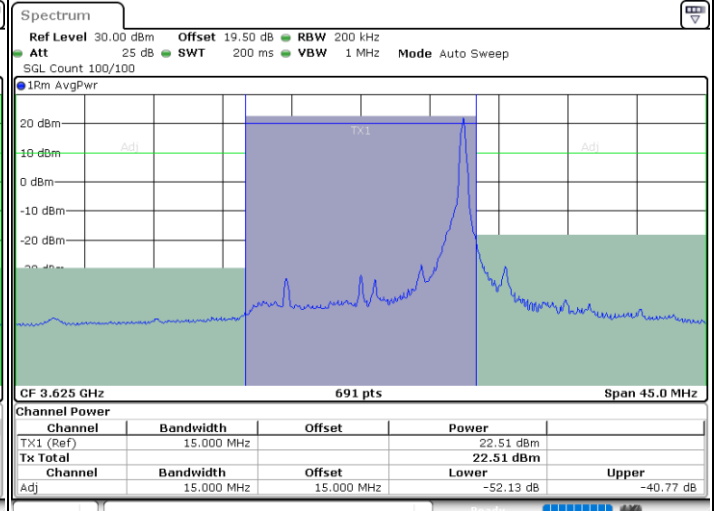

LTE Band 48 / 15MHz

16QAM

Middle Channel / 1RB0

Middle Channel / 1RBmax

Date: 28.MAR.2023 21:44:08

Date: 28.MAR.2023 21:56:19

Middle Channel / FullRB

N/A

Date: 28.MAR.2023 21:50:14

LTE Band 48 / 15MHz

16QAM

Highest Channel / 1RB0

Highest Channel / 1RBmax

Date: 28.MAR.2023 21:46:10

Date: 28.MAR.2023 21:58:22

Highest Channel / FullIRB