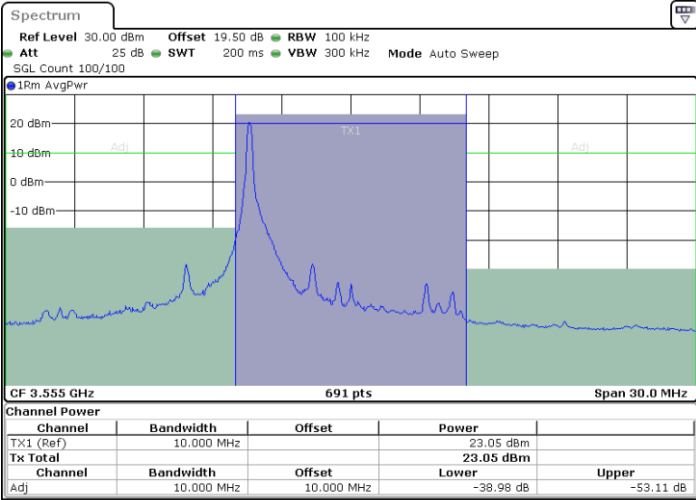

Middle Channel / FullIRB

N/A

Date: 28.MAR.2023 21:14:24

LTE Band 48 / 5MHz

QPSK

Highest Channel / 1RB0

Highest Channel / 1RBmax

Date: 28.MAR.2023 21:09:03

Date: 28.MAR.2023 21:21:07

Highest Channel / FullIRB

N/A

Date: 28.MAR.2023 21:15:05

LTE Band 48 / 10MHz

QPSK

Lowest Channel / 1RB0

Lowest Channel / 1RBmax

Date: 28.MAR.2023 21:24:32

Date: 28.MAR.2023 21:36:41

Lowest Channel / FullIRB

N/A

Date: 28.MAR.2023 21:30:36

LTE Band 48 / 10MHz

QPSK

MiddleChannel / 1RB0