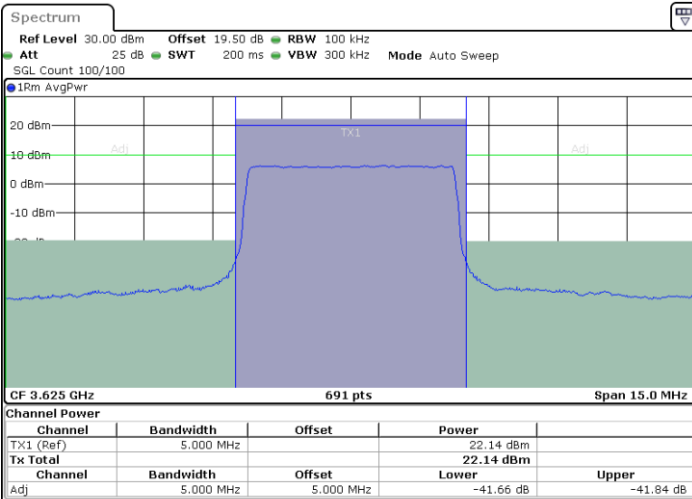

LTE Band 48 / 20MHz

64QAM

Highest Channel / 1RB0

Highest Channel / 1RBmax

Date: 23.MAR.2023 20:10:08

Date: 23.MAR.2023 20:22:22

Highest Channel / FullIRB

N/A

Date: 23.MAR.2023 19:57:52

ACLR

LTE Band 48 / 5MHz

QPSK

Middle Channel / 1RB0

Middle Channel / 1RBmax

Date: 28.MAR.2023 21:08:22

Date: 28.MAR.2023 21:20:26

Middle Channel / FullIRB

N/A

Date: 28.MAR.2023 21:14:24

LTE Band 48 / 5MHz

QPSK

Highest Channel / 1RB0

Highest Channel / 1RBmax

Date: 28.MAR.2023 21:09:03