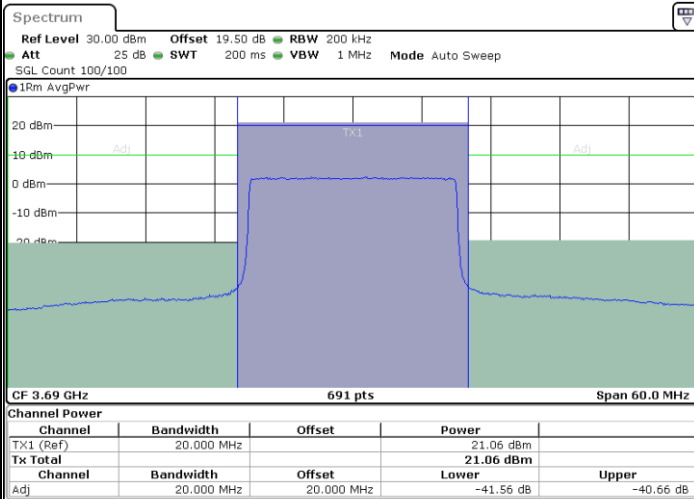

Lowest Channel / FullIRB

N/A

Date: 28.MAR.2023 22:00:24

LTE Band 48 / 20MHz

16QAM

Middle Channel / 1RB0

Middle Channel / 1RBmax

Middle Channel / FullRB

N/A

LTE Band 48 / 20MHz

16QAM

Highest Channel / 1RB0

Highest Channel / 1RBmax

Date: 28.MAR.2023 22:10:14

Date: 28.MAR.2023 22:16:10

Highest Channel / FullIRB

N/A

Date: 28.MAR.2023 22:04:20

LTE Band 48 / 5MHz

64QAM

Lowest Channel / 1RB0

Lowest Channel / 1RBmax

Date: 28.MAR.2023 21:06:24

Date: 28.MAR.2023 21:18:28