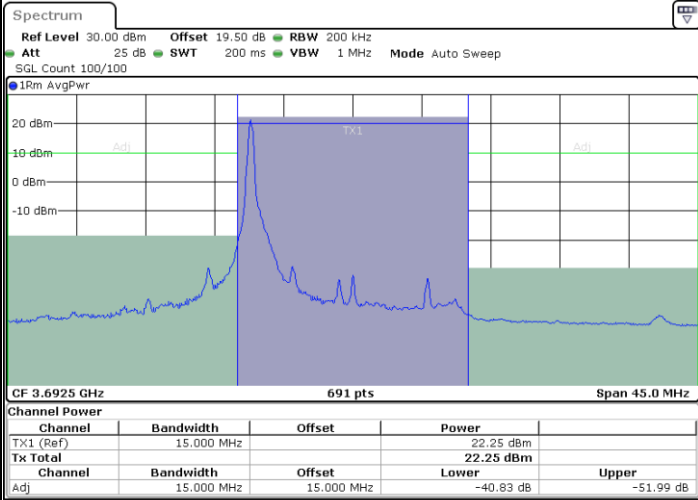

Date: 28.MAR.2023 21:50:14

LTE Band 48 / 15MHz

16QAM

Highest Channel / 1RB0

Highest Channel / 1RBmax

Date: 28.MAR.2023 21:46:10

Date: 28.MAR.2023 21:58:22

Highest Channel / FullIRB