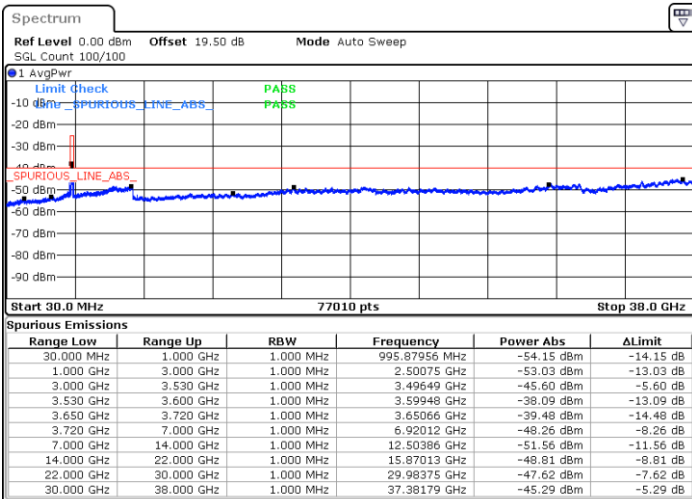

Highest Channel / FullIRB

N/A

Date: 23.MAR.2023 18:56:32

LTE Band 48 / 15MHz

64QAM

Lowest Channel / 1RB0

Lowest Channel / 1RBmax

Date: 23.MAR.2023 19:15:39

Date: 23.MAR.2023 19:40:09

Lowest Channel / FullIRB

N/A

Date: 23.MAR.2023 19:27:54

LTE Band 48 / 15MHz

64QAM

Middle Channel / 1RB0

Middle Channel / 1RBmax

Date: 23.MAR.2023 19:17:01

Date: 23.MAR.2023 19:41:31

Middle Channel / FullIRB

N/A

Date: 23.MAR.2023 19:29:15

LTE Band 48 / 15MHz

64QAM

Highest Channel / 1RB0

Highest Channel / 1RBmax

Date: 23.MAR.2023 19:23:48

Date: 23.MAR.2023 19:48:20

Highest Channel / FullIRB

N/A

Date: 23.MAR.2023 19:36:04

LTE Band 48 / 20MHz

64QAM