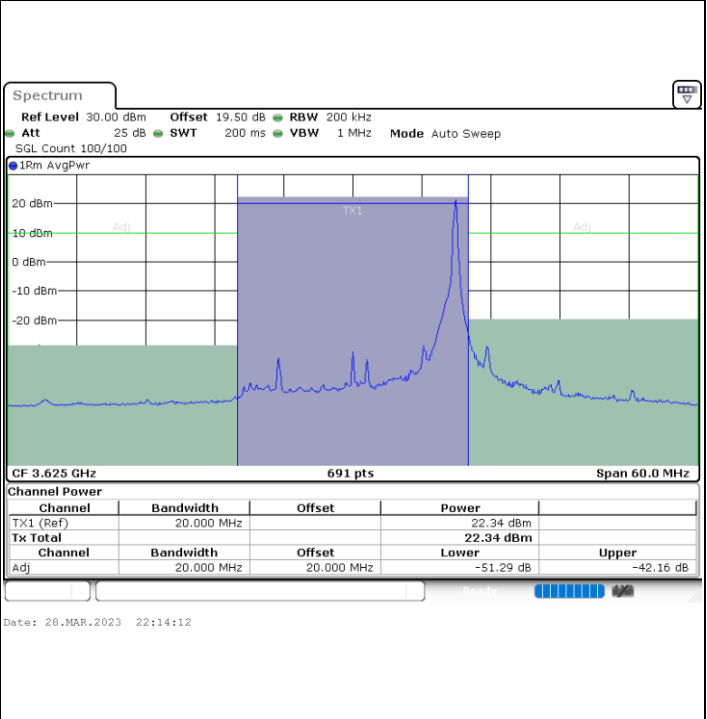

Lowest Channel / FullIRB

N/A

Date: 28.MAR.2023 22:00:24

LTE Band 48 / 20MHz

16QAM

Middle Channel / 1RB0

Middle Channel / 1RBmax

Middle Channel / FullRB

N/A

LTE Band 48 / 20MHz

16QAM

Highest Channel / 1RB0

Highest Channel / 1RBmax

Date: 28.MAR.2023 22:10:14

Date: 28.MAR.2023 22:16:10

Highest Channel / FullIRB