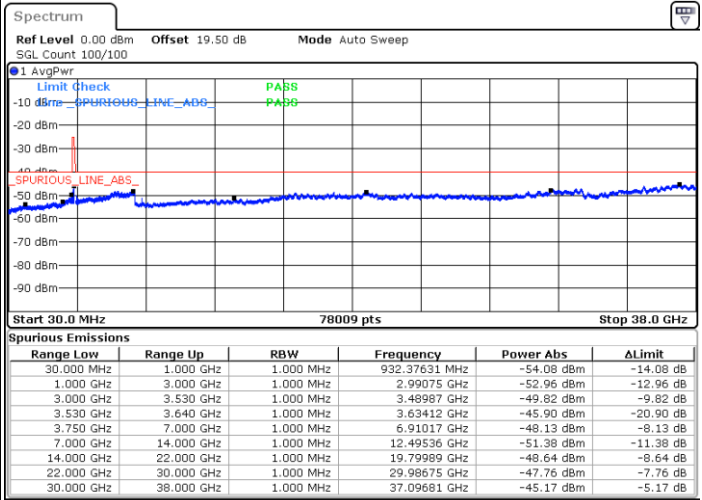

Date: 23.MAR.2023 19:40:09

Lowest Channel / FullIRB

N/A

Date: 23.MAR.2023 19:27:54

LTE Band 48 / 15MHz

64QAM

Middle Channel / 1RB0

Middle Channel / 1RBmax

Date: 23.MAR.2023 19:17:01

Date: 23.MAR.2023 19:41:31

Middle Channel / FullIRB

N/A

Date: 23.MAR.2023 19:29:15

LTE Band 48 / 15MHz

64QAM

Highest Channel / 1RB0

Highest Channel / 1RBmax

Date: 23.MAR.2023 19:23:48

Date: 23.MAR.2023 19:48:20

Highest Channel / FullIRB

N/A

Date: 23.MAR.2023 19:36:04

LTE Band 48 / 20MHz

64QAM

Lowest Channel / 1RB0

Lowest Channel / 1RBmax

Date: 23.MAR.2023 20:01:57

Date: 23.MAR.2023 20:14:13

Lowest Channel / FullIRB

N/A

Date: 23.MAR.2023 19:49:43

LTE Band 48 / 20MHz