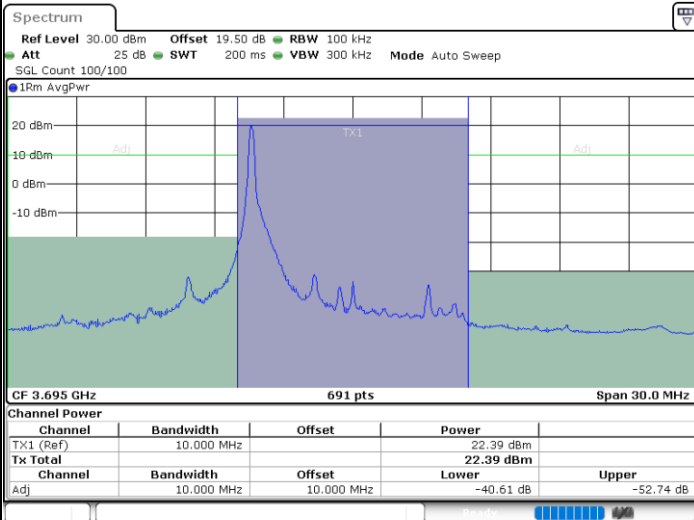

LTE Band 48 / 10MHz

16QAM

MiddleChannel / 1RB0

Middle Channel / 1RBmax

Middle Channel / FullRB

N/A

LTE Band 48 / 10MHz

16QAM

Highest Channel / 1RB0

Highest Channel / 1RBmax

Date: 28.MAR.2023 21:27:53

Date: 28.MAR.2023 21:40:03

Highest Channel / FullIRB

N/A

Date: 28.MAR.2023 21:33:59

LTE Band 48 / 15MHz