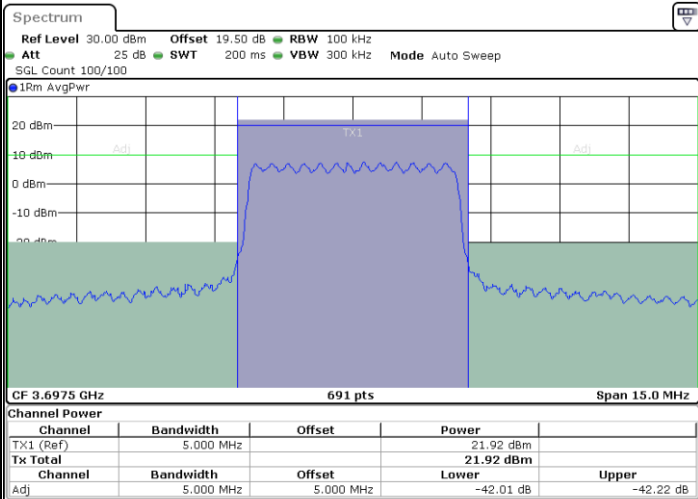

Middle Channel / FullIRB

N/A

Date: 28.MAR.2023 21:14:24

LTE Band 48 / 5MHz

QPSK

Highest Channel / 1RB0

Highest Channel / 1RBmax

Date: 28.MAR.2023 21:09:03

Date: 28.MAR.2023 21:21:07

Highest Channel / FullIRB

N/A

Date: 28.MAR.2023 21:15:05

LTE Band 48 / 10MHz

QPSK

Lowest Channel / 1RB0

Lowest Channel / 1RBmax