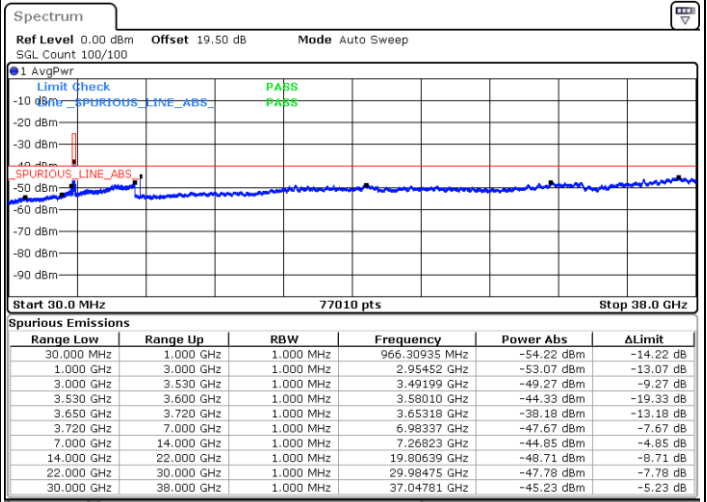

LTE Band 48 / 20MHz

64QAM

Middle Channel / 1RB0

Middle Channel / 1RBmax

Date: 23.MAR.2023 20:08:46

Date: 23.MAR.2023 20:21:00