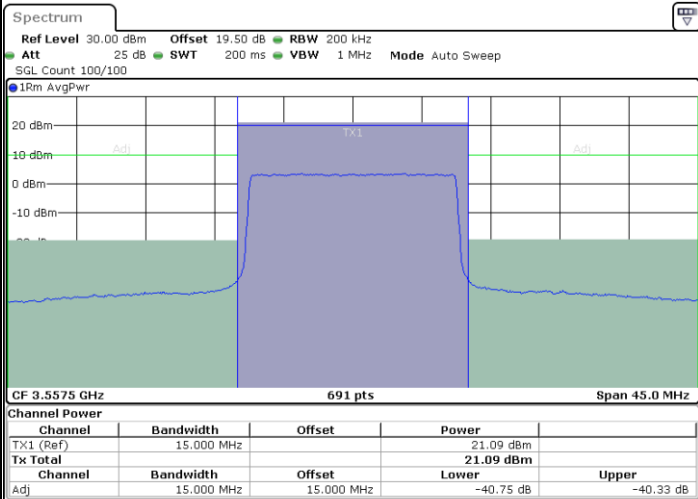

Highest Channel / 1RB0

Highest Channel / 1RBmax

Date: 28.MAR.2023 21:27:53

Date: 28.MAR.2023 21:40:03

Highest Channel / FullIRB

N/A

Date: 28.MAR.2023 21:33:59

LTE Band 48 / 15MHz

16QAM

Lowest Channel / 1RB0

Lowest Channel / 1RBmax

Date: 28.MAR.2023 21:42:08

Date: 28.MAR.2023 21:54:19

Lowest Channel / FullIRB

N/A

Date: 28.MAR.2023 21:48:13

LTE Band 48 / 15MHz

16QAM

Middle Channel / 1RB0

Middle Channel / 1RBmax

Date: 28.MAR.2023 21:44:08

Date: 28.MAR.2023 21:56:19

Middle Channel / FullRB

N/A