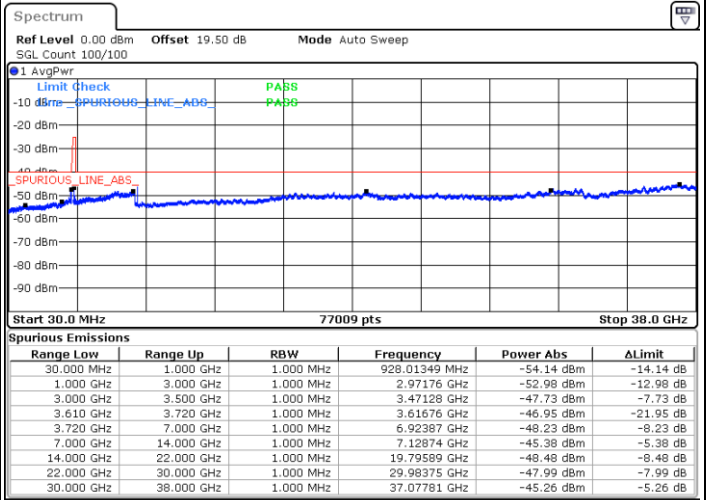

N/A

Date: 23.MAR.2023 18:55:11

LTE Band 48 / 10MHz

64QAM

Highest Channel / 1RB0

Highest Channel / 1RBmax

Date: 23.MAR.2023 18:44:17

Date: 23.MAR.2023 19:08:50

Highest Channel / FullIRB

N/A

Date: 23.MAR.2023 18:56:32

LTE Band 48 / 15MHz

64QAM

Lowest Channel / 1RB0

Lowest Channel / 1RBmax

Date: 23.MAR.2023 19:15:39

Date: 23.MAR.2023 19:40:09

Lowest Channel / FullIRB

N/A

Date: 23.MAR.2023 19:27:54

LTE Band 48 / 15MHz

64QAM

Middle Channel / 1RB0

Middle Channel / 1RBmax