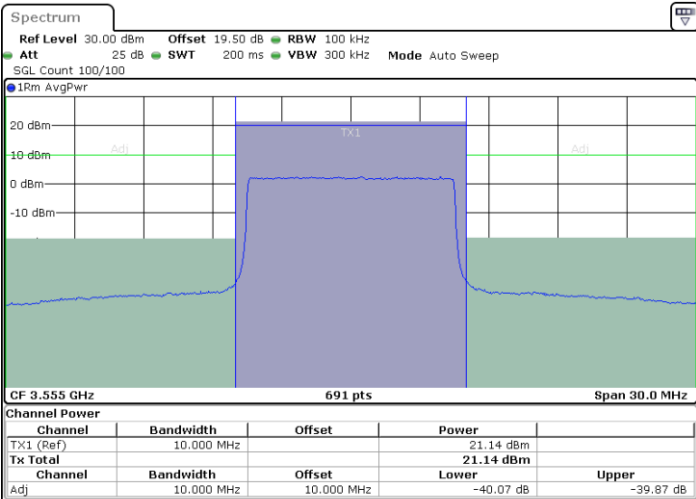

Highest Channel / 1RB0

Highest Channel / 1RBmax

Date: 28.MAR.2023 21:09:44

Date: 28.MAR.2023 21:21:48

Highest Channel / FullIRB

N/A

Date: 28.MAR.2023 21:15:46

LTE Band 48 / 10MHz

16QAM

Lowest Channel / 1RB0

Lowest Channel / 1RBmax

Date: 28.MAR.2023 21:23:51

Date: 28.MAR.2023 21:36:01

Lowest Channel / FullIRB

N/A

Date: 28.MAR.2023 21:29:56

LTE Band 48 / 10MHz

16QAM

MiddleChannel / 1RB0

Middle Channel / 1RBmax

Middle Channel / FullRB

N/A

LTE Band 48 / 10MHz

16QAM

Highest Channel / 1RB0

Highest Channel / 1RBmax

Date: 28.MAR.2023 21:27:53

Date: 28.MAR.2023 21:40:03

Highest Channel / FullIRB

N/A

Date: 28.MAR.2023 21:33:59

LTE Band 48 / 15MHz