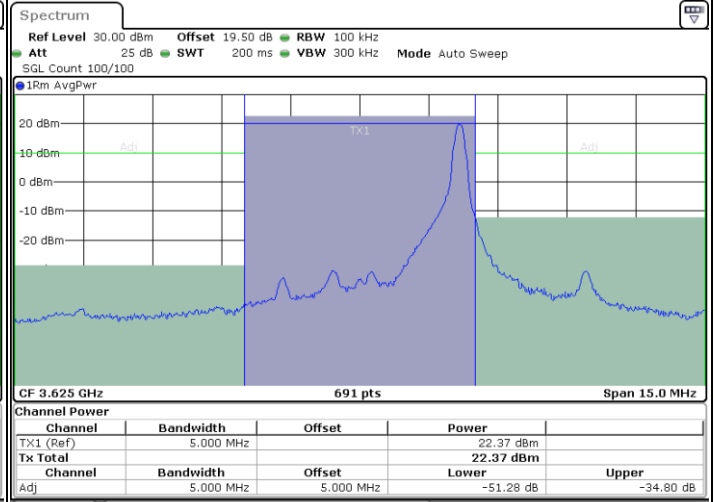

Highest Channel / 1RB0

Highest Channel / 1RBmax

Highest Channel / FullIRB

N/A

LTE Band 48 / 5MHz

16QAM

Lowest Channel / 1RB0

Lowest Channel / 1RBmax

Date: 28.MAR.2023 21:05:44

Date: 28.MAR.2023 21:17:48

Lowest Channel / FullIRB

N/A

Date: 28.MAR.2023 21:11:46

LTE Band 48 / 5MHz

16QAM

Middle Channel / 1RB0

Middle Channel / 1RBmax

Date: 28.MAR.2023 21:07:43

Date: 28.MAR.2023 21:19:47

Middle Channel / FullRB

N/A

Date: 28.MAR.2023 21:13:45

LTE Band 48 / 5MHz

16QAM

Highest Channel / 1RB0

Highest Channel / 1RBmax

Date: 28.MAR.2023 21:09:44

Date: 28.MAR.2023 21:21:48

Highest Channel / FullIRB

N/A

Date: 28.MAR.2023 21:15:46

LTE Band 48 / 10MHz