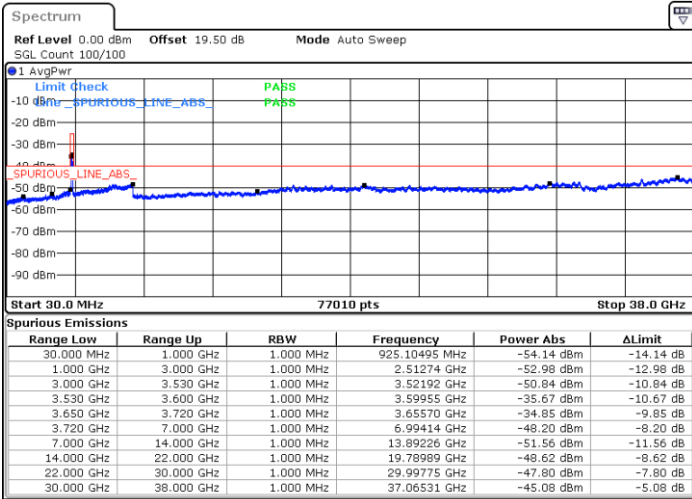

Lowest Channel / 1RB0

Lowest Channel / 1RBmax

Date: 23.MAR.2023 20:01:57

Date: 23.MAR.2023 20:14:13

Lowest Channel / FullIRB

N/A

Date: 23.MAR.2023 19:49:43

LTE Band 48 / 20MHz

64QAM

Middle Channel / 1RB0

Middle Channel / 1RBmax

Date: 23.MAR.2023 20:08:46

Date: 23.MAR.2023 20:21:00

Middle Channel / FullIRB

N/A

Date: 23.MAR.2023 19:56:31

LTE Band 48 / 20MHz

64QAM

Highest Channel / 1RB0

Highest Channel / 1RBmax

Date: 23.MAR.2023 20:10:08

Date: 23.MAR.2023 20:22:22

Highest Channel / FullIRB

N/A