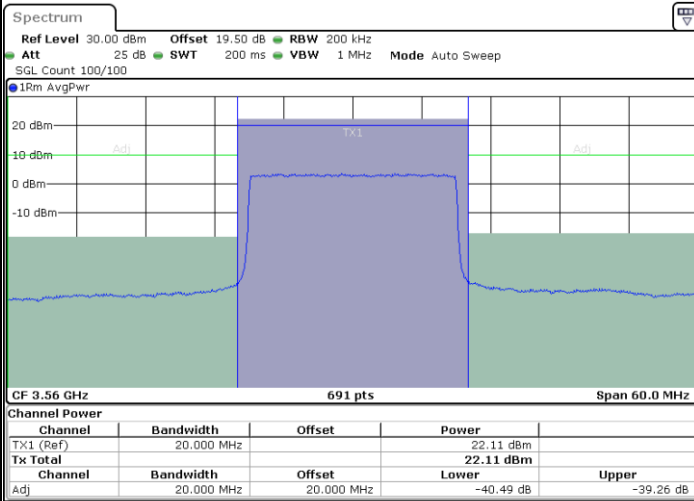

Highest Channel / 1RB0

Highest Channel / 1RBmax

Date: 28.MAR.2023 21:45:29

Date: 28.MAR.2023 21:57:40

Highest Channel / FullIRB

N/A

Date: 28.MAR.2023 21:51:34

LTE Band 48 / 20MHz

QPSK

Lowest Channel / 1RB0

Lowest Channel / 1RBmax

Date: 28.MAR.2023 22:06:58

Date: 28.MAR.2023 22:12:54

Lowest Channel / FullIRB

N/A

Date: 28.MAR.2023 22:01:03

LTE Band 48 / 20MHz

QPSK

Middle Channel / 1RB0

Middle Channel / 1RBmax

Middle Channel / FullRB

N/A

LTE Band 48 / 20MHz

QPSK