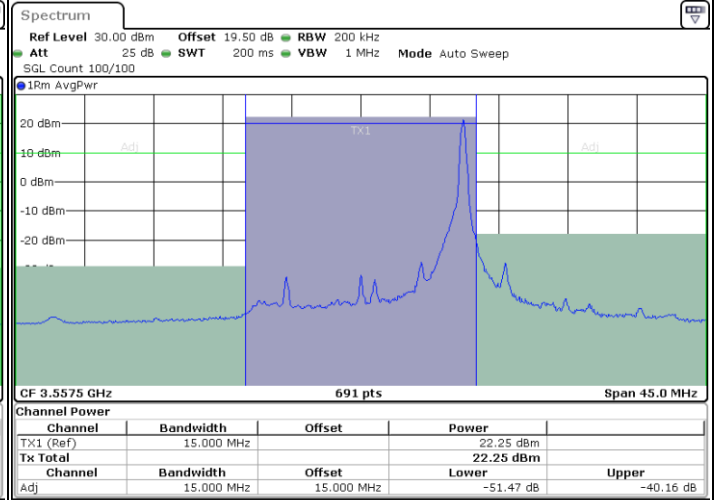

Date: 28.MAR.2023 21:54:19