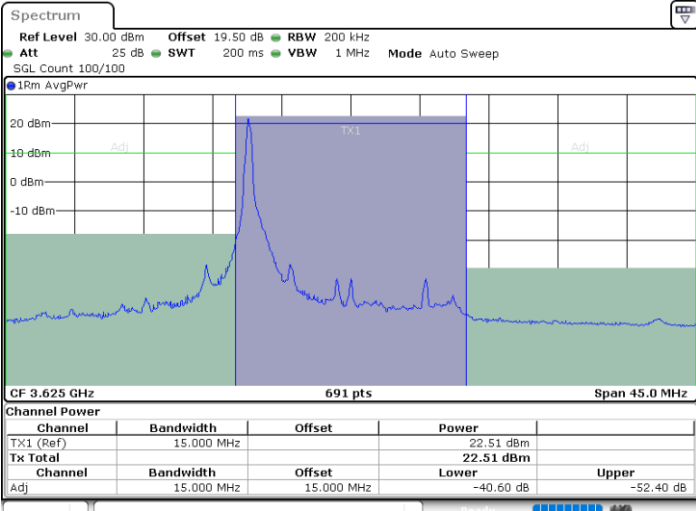

LTE Band 48 / 15MHz

16QAM

Middle Channel / 1RB0

Middle Channel / 1RBmax

Date: 28.MAR.2023 21:44:08