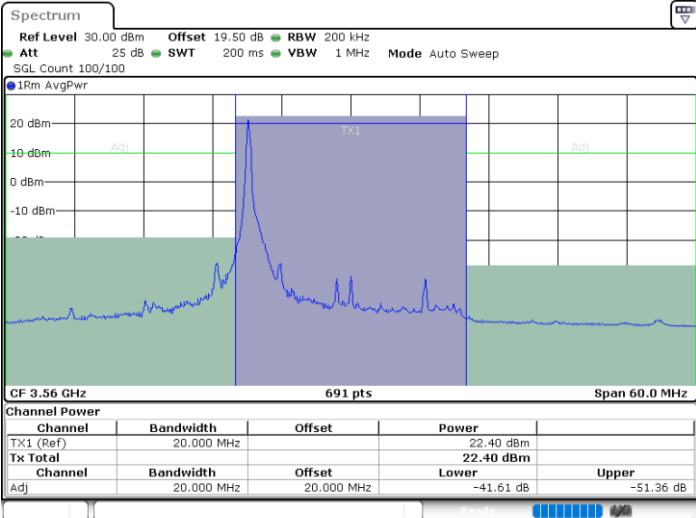

Date: 28.MAR.2023 21:50:14

LTE Band 48 / 15MHz

16QAM

Highest Channel / 1RB0

Highest Channel / 1RBmax

Date: 28.MAR.2023 21:46:10

Date: 28.MAR.2023 21:58:22

Highest Channel / FullIRB

N/A

Date: 28.MAR.2023 21:52:16

LTE Band 48 / 20MHz

16QAM

Lowest Channel / 1RB0

Lowest Channel / 1RBmax

Date: 28.MAR.2023 22:06:18

Date: 28.MAR.2023 22:12:14

Lowest Channel / FullIRB

N/A

Date: 28.MAR.2023 22:00:24

LTE Band 48 / 20MHz

16QAM

Middle Channel / 1RB0

Middle Channel / 1RBmax

Middle Channel / FullRB