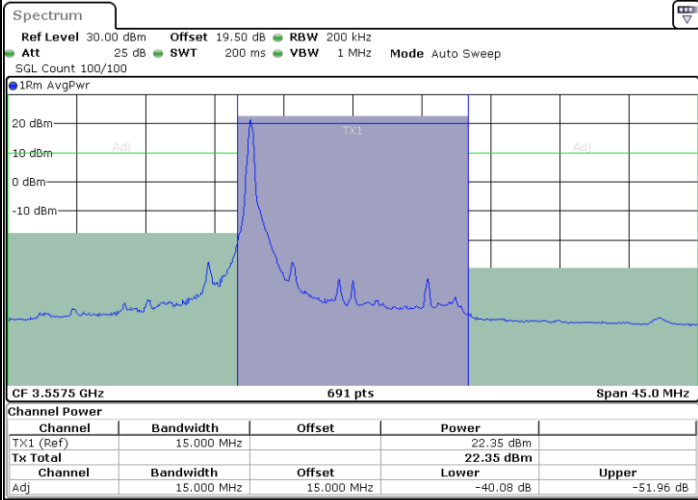

LTE Band 48 / 15MHz

16QAM

Lowest Channel / 1RB0

Lowest Channel / 1RBmax

Date: 28.MAR.2023 21:42:08