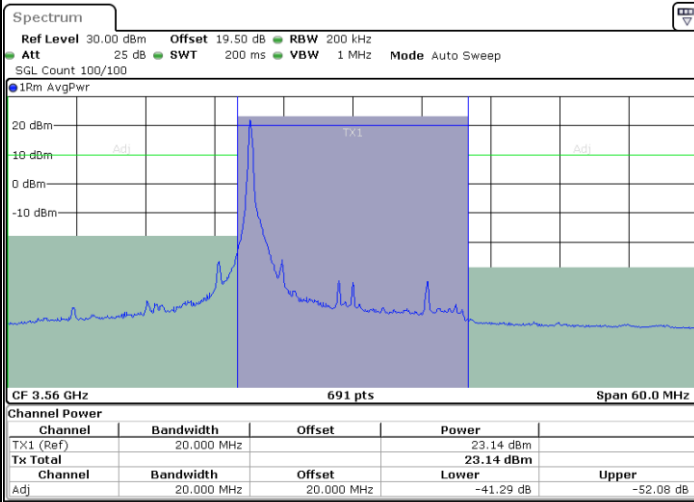

Highest Channel / 1RB0

Highest Channel / 1RBmax

Date: 28.MAR.2023 21:45:29

Date: 28.MAR.2023 21:57:40

Highest Channel / FullIRB

N/A

Date: 28.MAR.2023 21:51:34

LTE Band 48 / 20MHz

QPSK

Lowest Channel / 1RB0

Lowest Channel / 1RBmax

Date: 28.MAR.2023 22:06:58

Date: 28.MAR.2023 22:12:54

Lowest Channel / FullIRB

N/A

Date: 28.MAR.2023 22:01:03