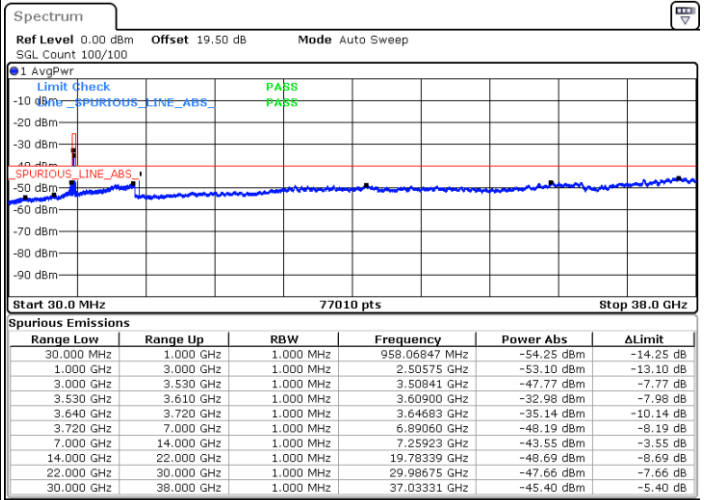

LTE Band 48 / 10MHz

64QAM

Lowest Channel / 1RB0

Lowest Channel / 1RBmax

Date: 23.MAR.2023 18:36:07

Date: 23.MAR.2023 19:00:38

Lowest Channel / FullIRB

N/A

Date: 23.MAR.2023 18:48:24

LTE Band 48 / 10MHz

64QAM

MiddleChannel / 1RB0

Middle Channel / 1RBmax

Date: 23.MAR.2023 18:42:56

Date: 23.MAR.2023 19:07:28

Middle Channel / FullIRB

N/A

Date: 23.MAR.2023 18:55:11

LTE Band 48 / 10MHz

64QAM

Highest Channel / 1RB0

Highest Channel / 1RBmax

Date: 23.MAR.2023 18:44:17

Date: 23.MAR.2023 19:08:50

Highest Channel / FullIRB

N/A

Date: 23.MAR.2023 18:56:32

LTE Band 48 / 15MHz

64QAM

Lowest Channel / 1RB0

Lowest Channel / 1RBmax

Date: 23.MAR.2023 19:15:39