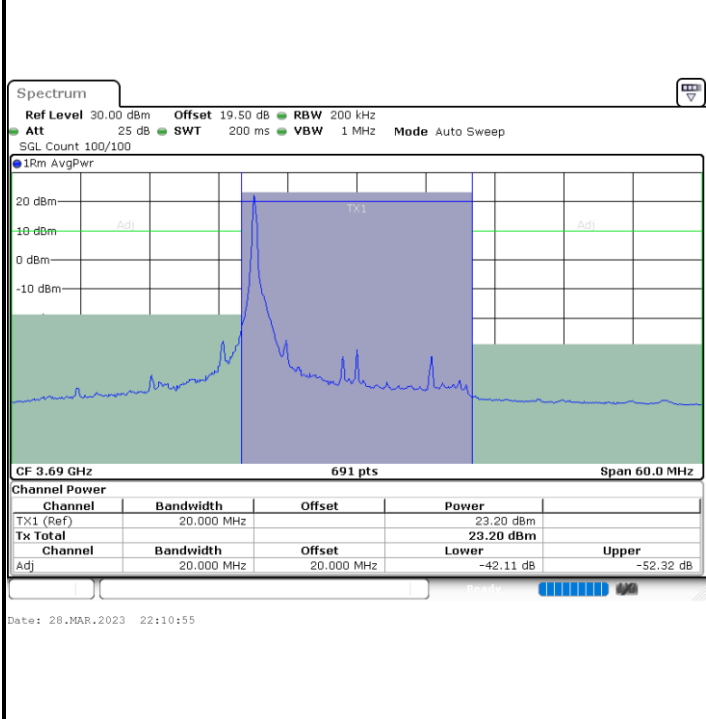

QPSK

Lowest Channel / 1RB0

Lowest Channel / 1RBmax

Date: 28.MAR.2023 22:06:58

Date: 28.MAR.2023 22:12:54

Lowest Channel / FullIRB

N/A

Date: 28.MAR.2023 22:01:03

LTE Band 48 / 20MHz

QPSK

Middle Channel / 1RB0

Middle Channel / 1RBmax

Middle Channel / FullRB

N/A

LTE Band 48 / 20MHz

QPSK

Highest Channel / 1RB0

Highest Channel / 1RBmax

Highest Channel / FullIRB

N/A

LTE Band 48 / 5MHz

16QAM

Lowest Channel / 1RB0

Lowest Channel / 1RBmax