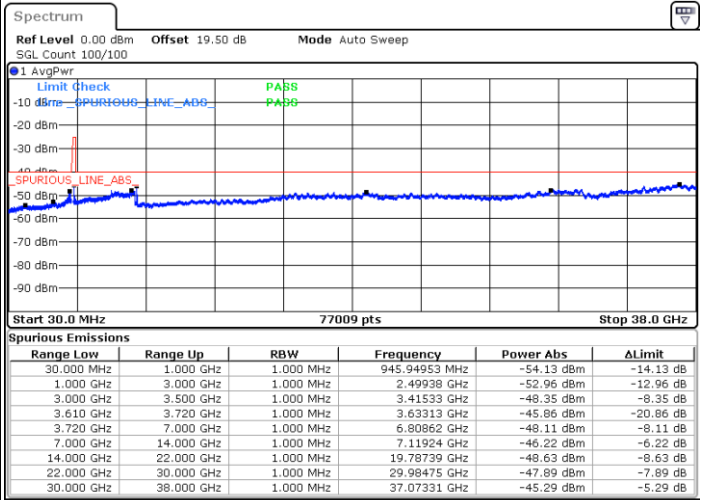

LTE Band 48 / 10MHz

64QAM

Lowest Channel / 1RB0

Lowest Channel / 1RBmax

Date: 23.MAR.2023 18:36:07

Date: 23.MAR.2023 19:00:38

Lowest Channel / FullIRB

N/A

Date: 23.MAR.2023 18:48:24

LTE Band 48 / 10MHz

64QAM

MiddleChannel / 1RB0

Middle Channel / 1RBmax

Date: 23.MAR.2023 18:42:56

Date: 23.MAR.2023 19:07:28

Middle Channel / FullIRB