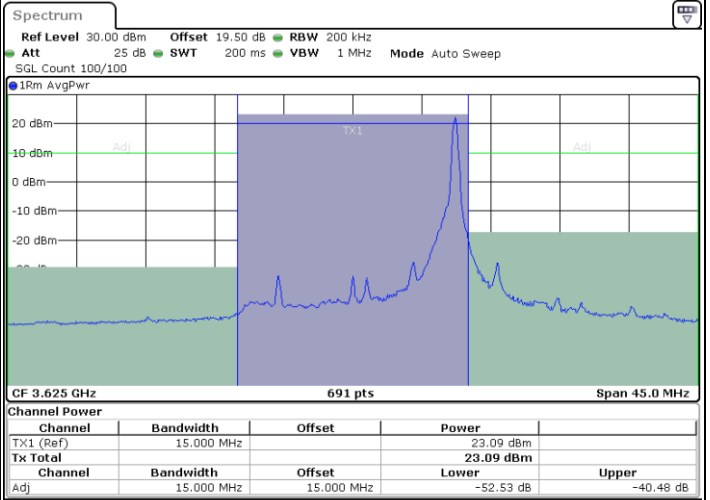

Highest Channel / 1RB0

Highest Channel / 1RBmax

Date: 28.MAR.2023 21:28:35

Date: 28.MAR.2023 21:40:45

Highest Channel / FullIRB

N/A

Date: 28.MAR.2023 21:34:40

LTE Band 48 / 15MHz

QPSK

Lowest Channel / 1RB0

Lowest Channel / 1RBmax

Lowest Channel / FullIRB

N/A

LTE Band 48 / 15MHz

QPSK

Middle Channel / 1RB0

Middle Channel / 1RBmax

Date: 28.MAR.2023 21:44:48

Date: 28.MAR.2023 21:56:59

Middle Channel / FullRB

N/A

Date: 28.MAR.2023 21:50:53

LTE Band 48 / 15MHz

QPSK

Highest Channel / 1RB0

Highest Channel / 1RBmax

Date: 28.MAR.2023 21:45:29

Date: 28.MAR.2023 21:57:40

Highest Channel / FullIRB

N/A

Date: 28.MAR.2023 21:51:34

LTE Band 48 / 20MHz