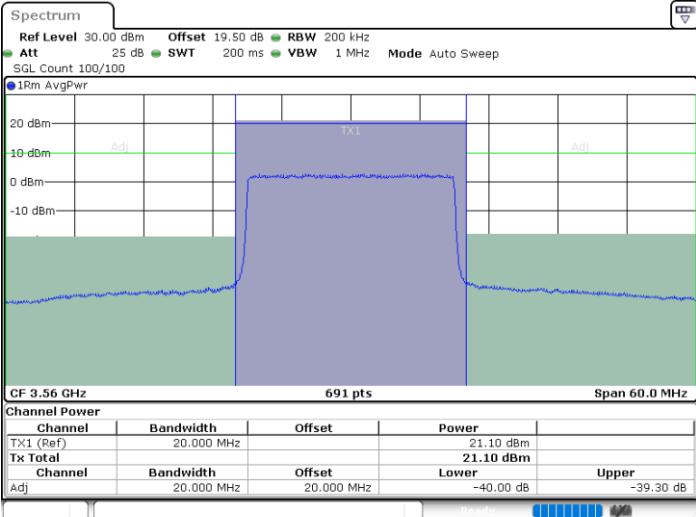

Date: 28.MAR.2023 21:50:14

LTE Band 48 / 15MHz

16QAM

Highest Channel / 1RB0

Highest Channel / 1RBmax

Date: 28.MAR.2023 21:46:10

Date: 28.MAR.2023 21:58:22

Highest Channel / FullIRB

N/A

Date: 28.MAR.2023 21:52:16

LTE Band 48 / 20MHz

16QAM

Lowest Channel / 1RB0

Lowest Channel / 1RBmax

Date: 28.MAR.2023 22:06:18

Date: 28.MAR.2023 22:12:14

Lowest Channel / FullIRB

N/A

Date: 28.MAR.2023 22:00:24

LTE Band 48 / 20MHz

16QAM

Middle Channel / 1RB0

Middle Channel / 1RBmax

Middle Channel / FullRB