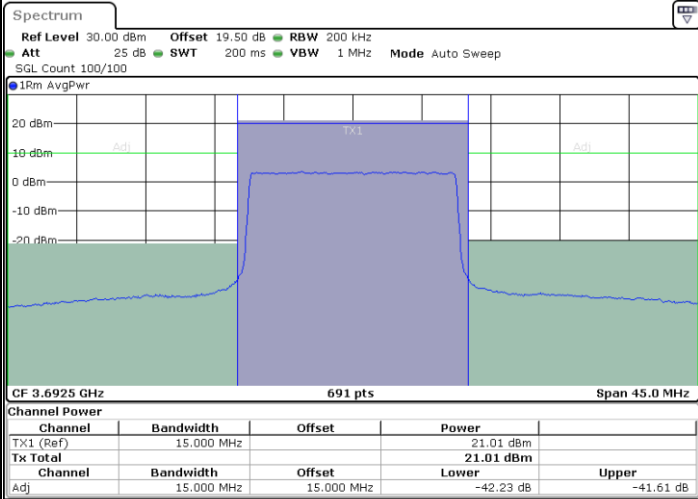

Highest Channel / FullIRB

N/A

Date: 28.MAR.2023 21:52:16