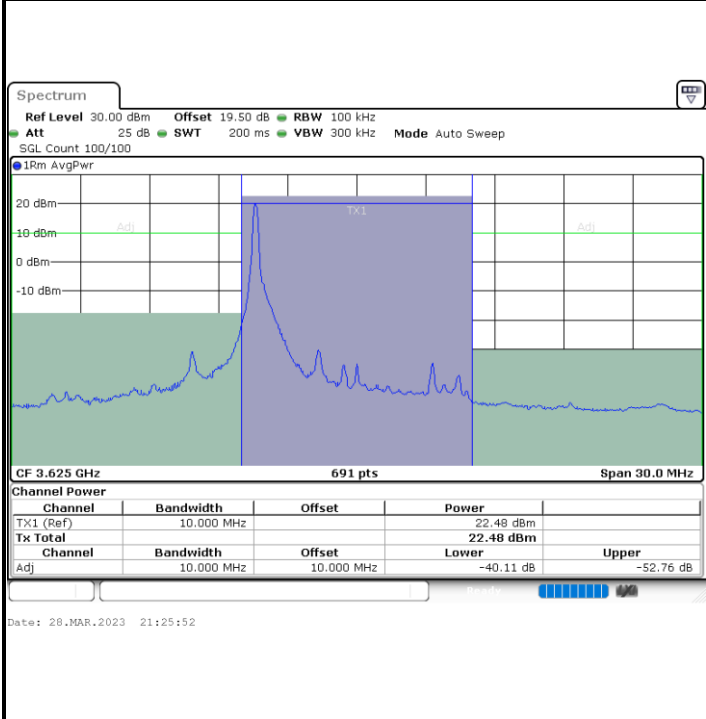

LTE Band 48 / 10MHz

16QAM

MiddleChannel / 1RB0