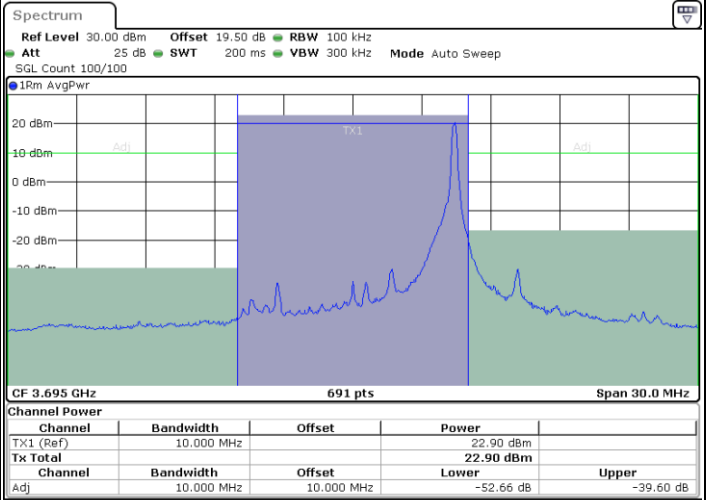

Date: 28.MAR.2023 21:25:12

Middle Channel / 1RBmax

Date: 28.MAR.2023 21:37:22

Middle Channel / FullIRB

Date: 28.MAR.2023 21:31:17

N/A

LTE Band 48 / 10MHz

QPSK

Highest Channel / 1RB0

Highest Channel / 1RBmax

Date: 28.MAR.2023 21:28:35

Date: 28.MAR.2023 21:40:45

Highest Channel / FullIRB

N/A

Date: 28.MAR.2023 21:34:40

LTE Band 48 / 15MHz