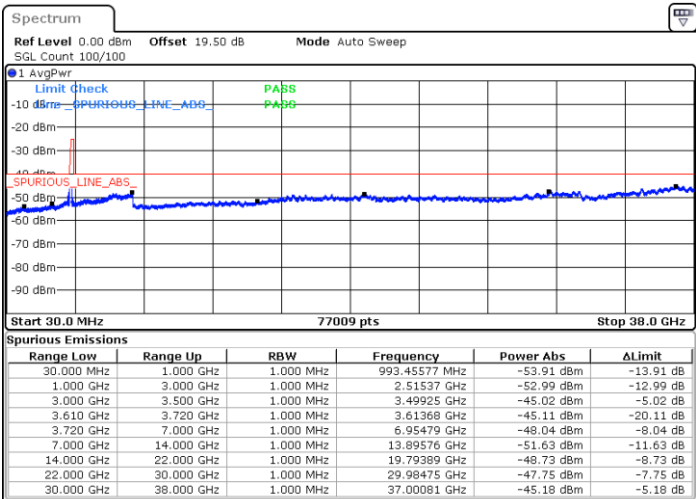

LTE Band 48 / 10MHz

64QAM

Lowest Channel / 1RB0

Lowest Channel / 1RBmax

Date: 23.MAR.2023 18:36:07

Date: 23.MAR.2023 19:00:38

Lowest Channel / FullIRB

N/A

Date: 23.MAR.2023 18:48:24

LTE Band 48 / 10MHz

64QAM

MiddleChannel / 1RB0

Middle Channel / 1RBmax

Date: 23.MAR.2023 18:42:56

Date: 23.MAR.2023 19:07:28

Middle Channel / FullIRB