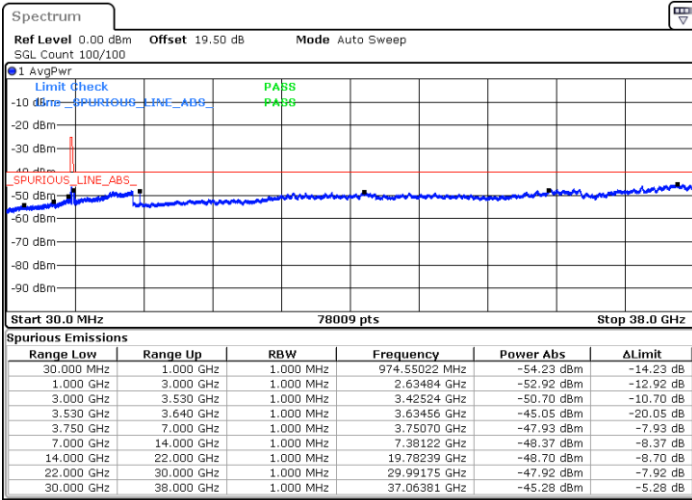

N/A

Date: 23.MAR.2023 18:55:11

LTE Band 48 / 10MHz

64QAM

Highest Channel / 1RB0

Highest Channel / 1RBmax

Date: 23.MAR.2023 18:44:17

Date: 23.MAR.2023 19:08:50

Highest Channel / FullIRB

N/A

Date: 23.MAR.2023 18:56:32

LTE Band 48 / 15MHz

64QAM

Lowest Channel / 1RB0

Lowest Channel / 1RBmax

Date: 23.MAR.2023 19:15:39