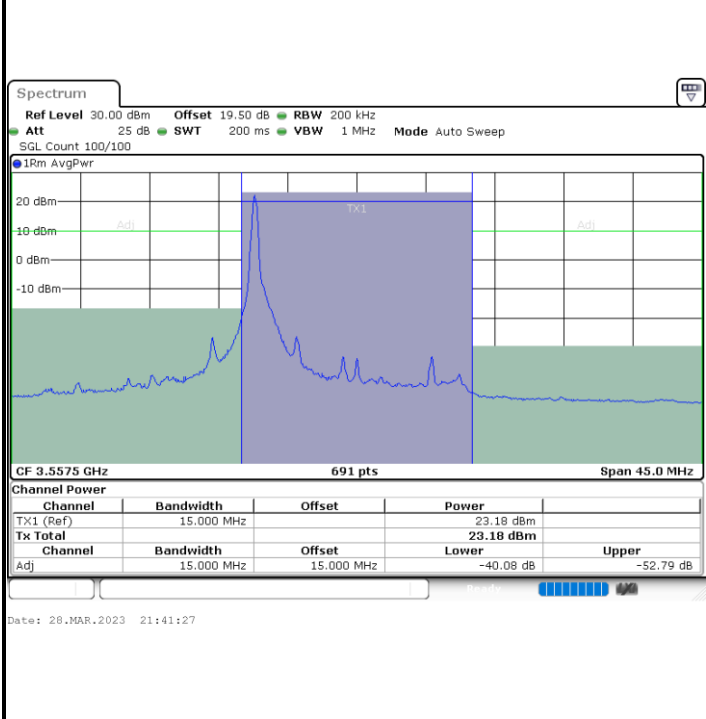

Highest Channel / 1RB0

Highest Channel / 1RBmax

Date: 28.MAR.2023 21:28:35

Date: 28.MAR.2023 21:40:45

Highest Channel / FullIRB

N/A

Date: 28.MAR.2023 21:34:40

LTE Band 48 / 15MHz

QPSK

Lowest Channel / 1RB0

Lowest Channel / 1RBmax

Lowest Channel / FullIRB

N/A

LTE Band 48 / 15MHz

QPSK

Middle Channel / 1RB0