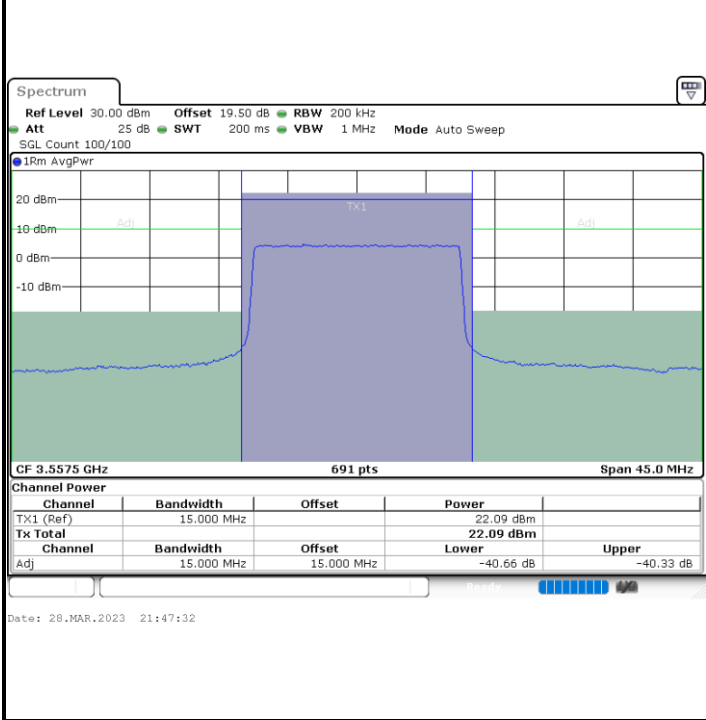

Highest Channel / 1RB0

Highest Channel / 1RBmax

Date: 28.MAR.2023 21:28:35

Date: 28.MAR.2023 21:40:45

Highest Channel / FullIRB

N/A

Date: 28.MAR.2023 21:34:40

LTE Band 48 / 15MHz

QPSK

Lowest Channel / 1RB0

Lowest Channel / 1RBmax

Lowest Channel / FullIRB

N/A

LTE Band 48 / 15MHz

QPSK

Middle Channel / 1RB0

Highest Channel / 1RB0

Highest Channel / 1RBmax

Date: 28.MAR.2023 21:45:29

Date: 28.MAR.2023 21:57:40

Highest Channel / FullIRB

N/A

Date: 28.MAR.2023 21:51:34

LTE Band 48 / 20MHz