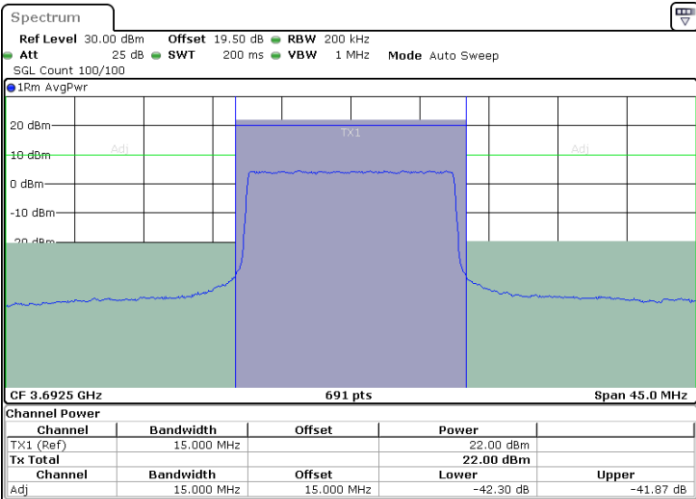

Highest Channel / 1RB0

Highest Channel / 1RBmax

Date: 28.MAR.2023 21:45:29

Date: 28.MAR.2023 21:57:40

Highest Channel / FullIRB

N/A

Date: 28.MAR.2023 21:51:34

LTE Band 48 / 20MHz

QPSK

Lowest Channel / 1RB0

Lowest Channel / 1RBmax

Date: 28.MAR.2023 22:06:58

Date: 28.MAR.2023 22:12:54

Lowest Channel / FullIRB

N/A

Date: 28.MAR.2023 22:01:03