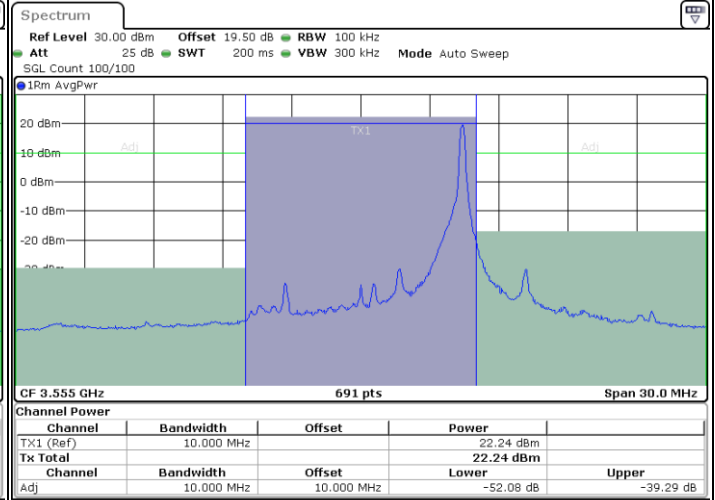

Date: 28.MAR.2023 21:36:01