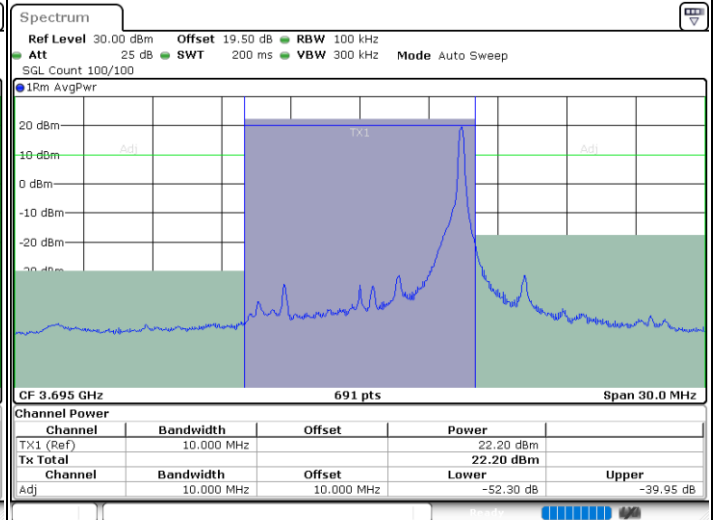

LTE Band 48 / 10MHz

16QAM

MiddleChannel / 1RB0

Middle Channel / 1RBmax

Middle Channel / FullRB

N/A

LTE Band 48 / 10MHz

16QAM

Highest Channel / 1RB0

Highest Channel / 1RBmax

Date: 28.MAR.2023 21:27:53

Date: 28.MAR.2023 21:40:03

Highest Channel / FullIRB

N/A

Date: 28.MAR.2023 21:33:59

LTE Band 48 / 15MHz