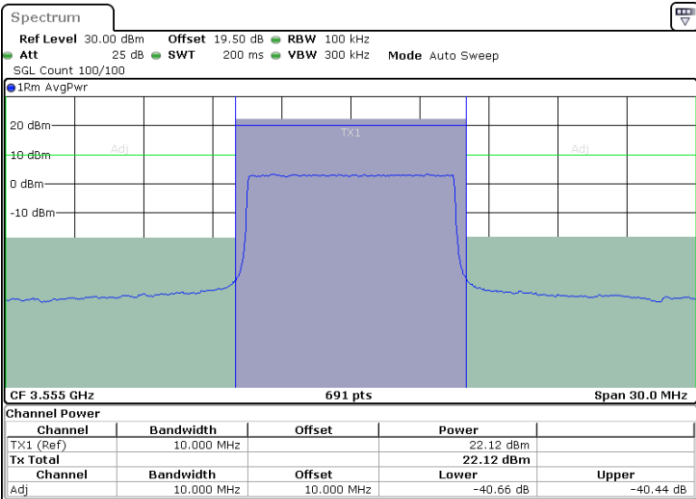

Middle Channel / FullIRB

N/A

Date: 28.MAR.2023 21:14:24

LTE Band 48 / 5MHz

QPSK

Highest Channel / 1RB0

Highest Channel / 1RBmax

Date: 28.MAR.2023 21:09:03

Date: 28.MAR.2023 21:21:07

Highest Channel / FullIRB

N/A

Date: 28.MAR.2023 21:15:05

LTE Band 48 / 10MHz

QPSK

Lowest Channel / 1RB0

Lowest Channel / 1RBmax

Date: 28.MAR.2023 21:24:32

Date: 28.MAR.2023 21:36:41

Lowest Channel / FullIRB

N/A

Date: 28.MAR.2023 21:30:36

LTE Band 48 / 10MHz

QPSK

MiddleChannel / 1RB0