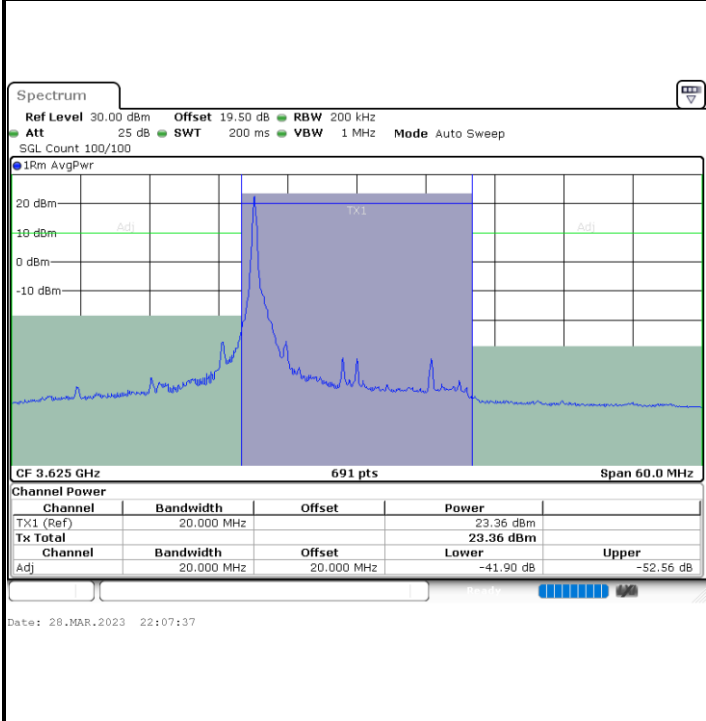

Highest Channel / 1RB0

Highest Channel / 1RBmax

Date: 28.MAR.2023 21:45:29

Date: 28.MAR.2023 21:57:40

Highest Channel / FullIRB

N/A

Date: 28.MAR.2023 21:51:34

LTE Band 48 / 20MHz

QPSK

Lowest Channel / 1RB0

Lowest Channel / 1RBmax

Date: 28.MAR.2023 22:06:58

Date: 28.MAR.2023 22:12:54

Lowest Channel / FullIRB

N/A

Date: 28.MAR.2023 22:01:03

LTE Band 48 / 20MHz

QPSK

Middle Channel / 1RB0

Middle Channel / 1RBmax

Middle Channel / FullRB

N/A

LTE Band 48 / 20MHz

QPSK