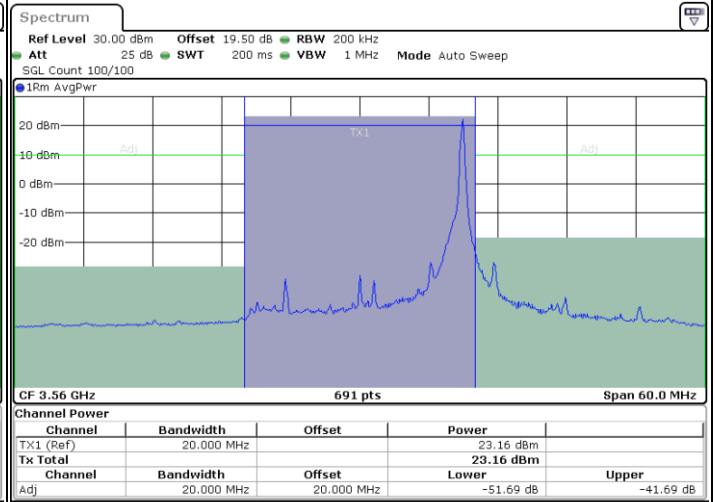

Highest Channel / 1RB0

Highest Channel / 1RBmax

Date: 28.MAR.2023 21:45:29

Date: 28.MAR.2023 21:57:40

Highest Channel / FullIRB

N/A

Date: 28.MAR.2023 21:51:34

LTE Band 48 / 20MHz

QPSK

Lowest Channel / 1RB0

Lowest Channel / 1RBmax

Date: 28.MAR.2023 22:06:58

Date: 28.MAR.2023 22:12:54

Lowest Channel / FullIRB

N/A

Date: 28.MAR.2023 22:01:03