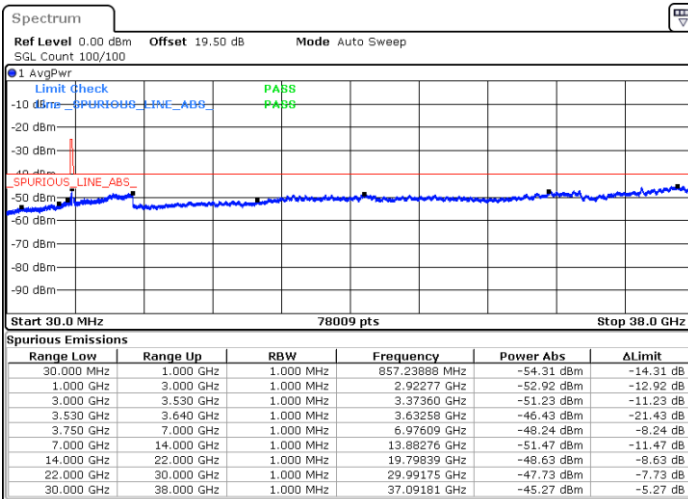

Highest Channel / 1RBmax

Date: 23.MAR.2023 19:23:48

Date: 23.MAR.2023 19:48:20

Highest Channel / FullIRB

N/A

Date: 23.MAR.2023 19:36:04

LTE Band 48 / 20MHz

64QAM

Lowest Channel / 1RB0

Lowest Channel / 1RBmax

Date: 23.MAR.2023 20:01:57

Date: 23.MAR.2023 20:14:13

Lowest Channel / FullIRB

N/A

Date: 23.MAR.2023 19:49:43

LTE Band 48 / 20MHz