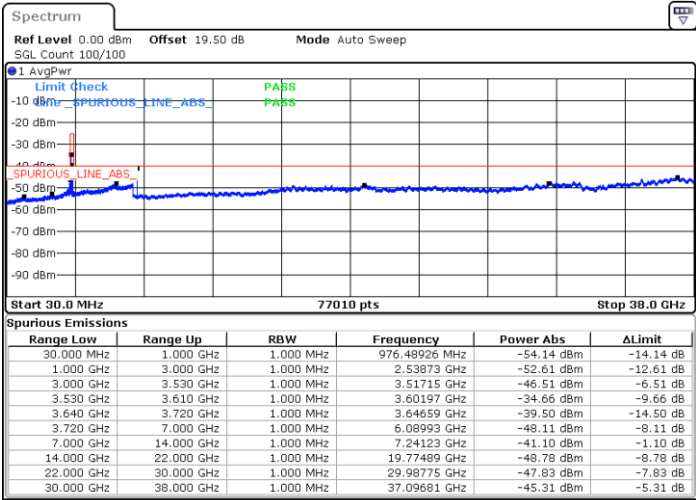

LTE Band 48 / 10MHz

64QAM

Lowest Channel / 1RB0

Lowest Channel / 1RBmax

Date: 23.MAR.2023 18:36:07

Date: 23.MAR.2023 19:00:38

Lowest Channel / FullIRB

N/A

Date: 23.MAR.2023 18:48:24

LTE Band 48 / 10MHz

64QAM

MiddleChannel / 1RB0

Middle Channel / 1RBmax

Date: 23.MAR.2023 18:42:56

Date: 23.MAR.2023 19:07:28

Middle Channel / FullIRB

N/A

Date: 23.MAR.2023 18:55:11

LTE Band 48 / 10MHz

64QAM

Highest Channel / 1RB0

Highest Channel / 1RBmax

Date: 23.MAR.2023 18:44:17

Date: 23.MAR.2023 19:08:50

Highest Channel / FullIRB

N/A

Date: 23.MAR.2023 18:56:32

LTE Band 48 / 15MHz

64QAM

Lowest Channel / 1RB0

Lowest Channel / 1RBmax

Date: 23.MAR.2023 19:15:39