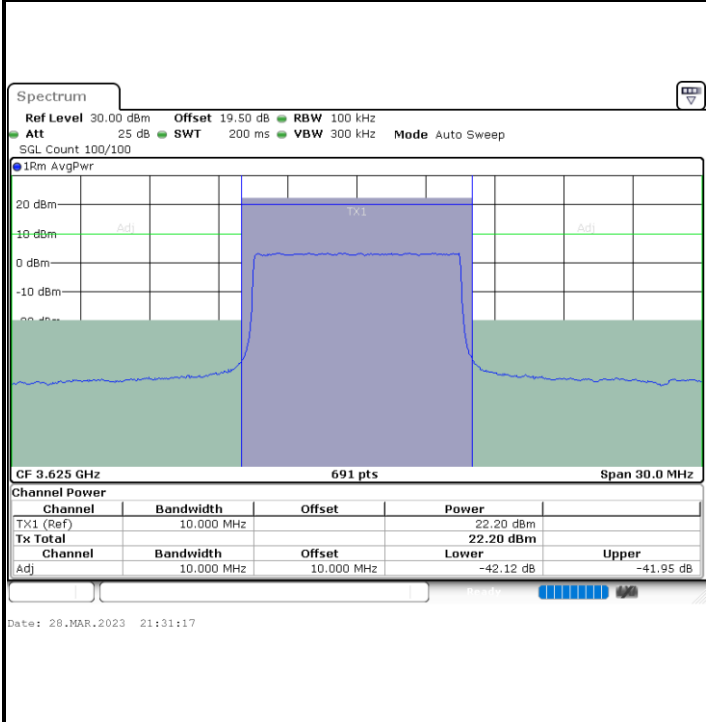

Middle Channel / FullIRB

Date: 28.MAR.2023 21:31:17

N/A