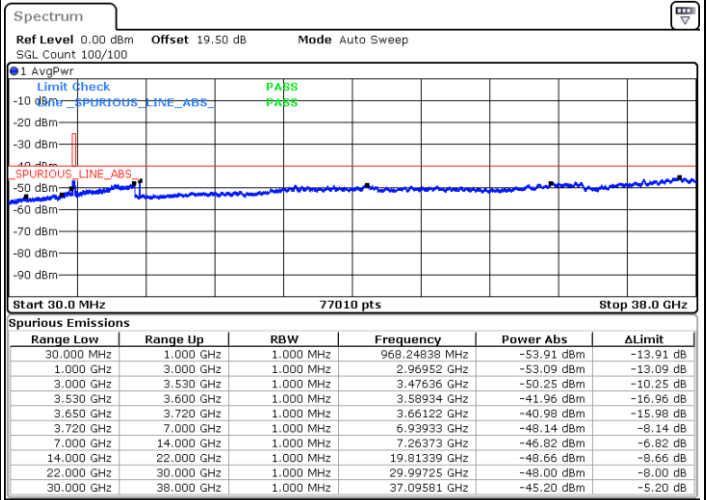

Highest Channel / FullIRB

N/A

Date: 23.MAR.2023 18:56:32

LTE Band 48 / 15MHz

64QAM

Lowest Channel / 1RB0

Lowest Channel / 1RBmax

Date: 23.MAR.2023 19:15:39

Date: 23.MAR.2023 19:40:09

Lowest Channel / FullIRB

N/A

Date: 23.MAR.2023 19:27:54

LTE Band 48 / 15MHz

64QAM

Middle Channel / 1RB0

Middle Channel / 1RBmax

Date: 23.MAR.2023 19:17:01

Date: 23.MAR.2023 19:41:31

Middle Channel / FullIRB

N/A

Date: 23.MAR.2023 19:29:15

LTE Band 48 / 15MHz

64QAM

Highest Channel / 1RB0

Highest Channel / 1RBmax

Date: 23.MAR.2023 19:23:48

Date: 23.MAR.2023 19:48:20

Highest Channel / FullIRB

N/A

Date: 23.MAR.2023 19:36:04

LTE Band 48 / 20MHz

64QAM