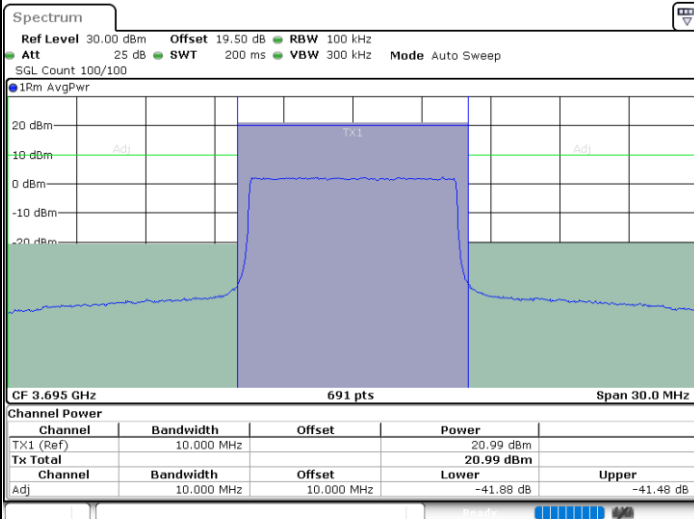

LTE Band 48 / 10MHz

16QAM

MiddleChannel / 1RB0

Middle Channel / 1RBmax

Middle Channel / FullRB

N/A

LTE Band 48 / 10MHz

16QAM

Highest Channel / 1RB0

Highest Channel / 1RBmax

Date: 28.MAR.2023 21:27:53

Date: 28.MAR.2023 21:40:03

Highest Channel / FullIRB

N/A

Date: 28.MAR.2023 21:33:59

LTE Band 48 / 15MHz