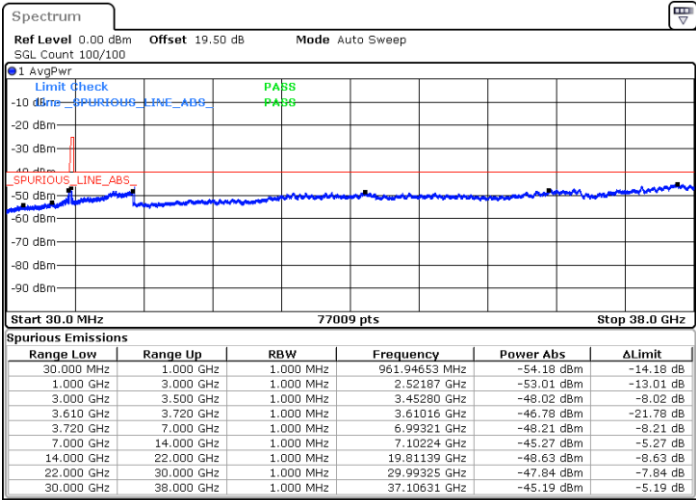

Date: 23.MAR.2023 19:17:01

Date: 23.MAR.2023 19:41:31

Middle Channel / FullIRB

N/A

Date: 23.MAR.2023 19:29:15

LTE Band 48 / 15MHz

64QAM

Highest Channel / 1RB0

Highest Channel / 1RBmax

Date: 23.MAR.2023 19:23:48

Date: 23.MAR.2023 19:48:20

Highest Channel / FullIRB

N/A

Date: 23.MAR.2023 19:36:04

LTE Band 48 / 20MHz

64QAM

Lowest Channel / 1RB0

Lowest Channel / 1RBmax

Date: 23.MAR.2023 20:01:57

Date: 23.MAR.2023 20:14:13

Lowest Channel / FullIRB

N/A

Date: 23.MAR.2023 19:49:43

LTE Band 48 / 20MHz