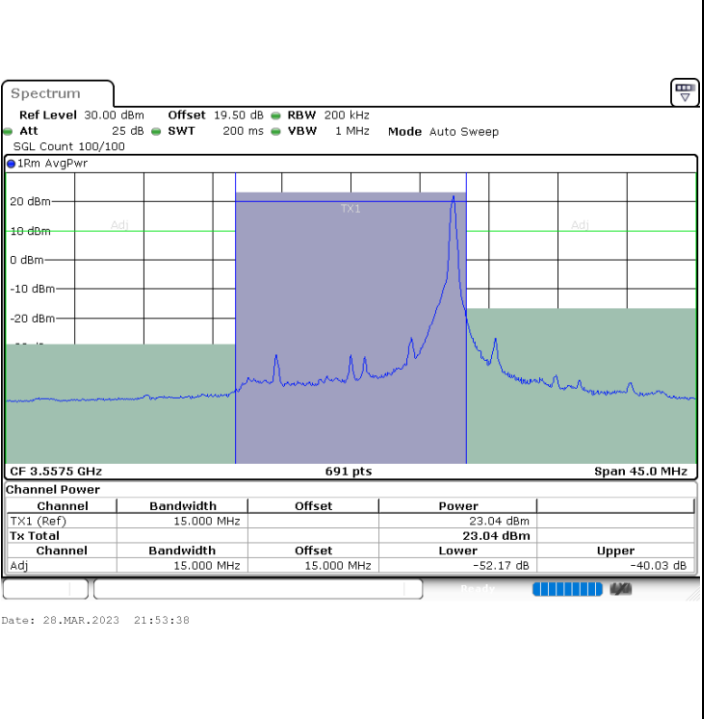

Highest Channel / 1RB0

Highest Channel / 1RBmax

Date: 28.MAR.2023 21:28:35

Date: 28.MAR.2023 21:40:45

Highest Channel / FullIRB

N/A

Date: 28.MAR.2023 21:34:40

LTE Band 48 / 15MHz

QPSK

Lowest Channel / 1RB0

Lowest Channel / 1RBmax

Lowest Channel / FullIRB

N/A

LTE Band 48 / 15MHz

QPSK

Middle Channel / 1RB0