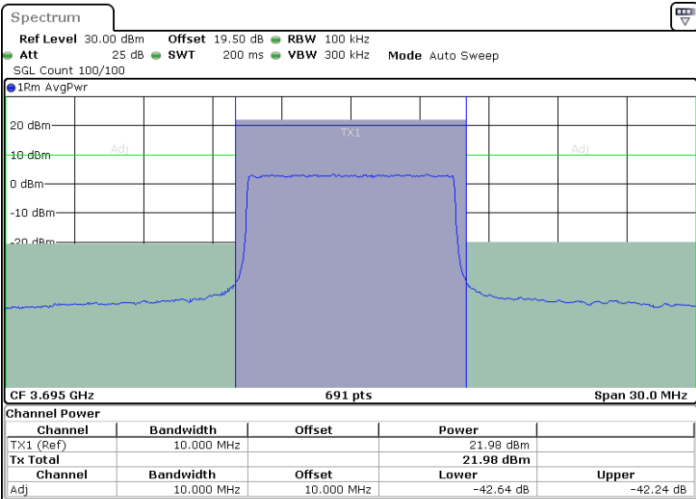

Highest Channel / 1RB0

Highest Channel / 1RBmax

Date: 28.MAR.2023 21:28:35

Date: 28.MAR.2023 21:40:45

Highest Channel / FullIRB

N/A

Date: 28.MAR.2023 21:34:40

LTE Band 48 / 15MHz

QPSK

Lowest Channel / 1RB0

Lowest Channel / 1RBmax

Lowest Channel / FullIRB

N/A

LTE Band 48 / 15MHz

QPSK

Middle Channel / 1RB0