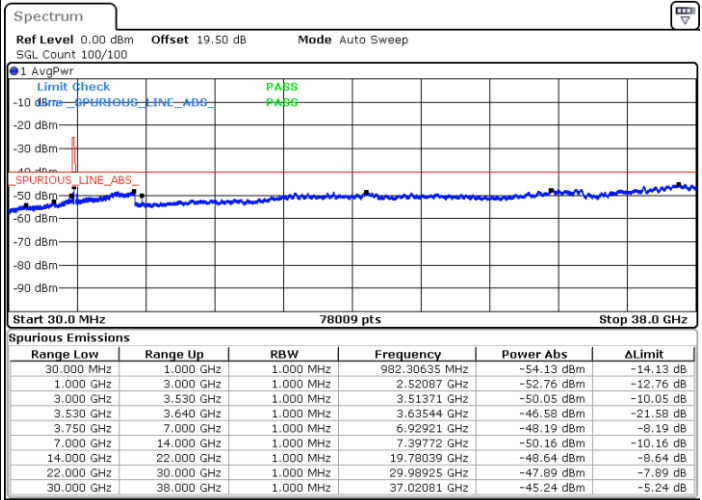

LTE Band 48 / 20MHz

64QAM

Highest Channel / 1RB0

Highest Channel / 1RBmax

Date: 23.MAR.2023 20:10:08

Date: 23.MAR.2023 20:22:22

Highest Channel / FullIRB

N/A

Date: 23.MAR.2023 19:57:52

ACLR

LTE Band 48 / 5MHz

QPSK

Middle Channel / 1RB0

Middle Channel / 1RBmax

Date: 28.MAR.2023 21:08:22

Date: 28.MAR.2023 21:20:26

Middle Channel / FullIRB

N/A

Date: 28.MAR.2023 21:14:24

LTE Band 48 / 5MHz

QPSK

Highest Channel / 1RB0

Highest Channel / 1RBmax

Date: 28.MAR.2023 21:09:03