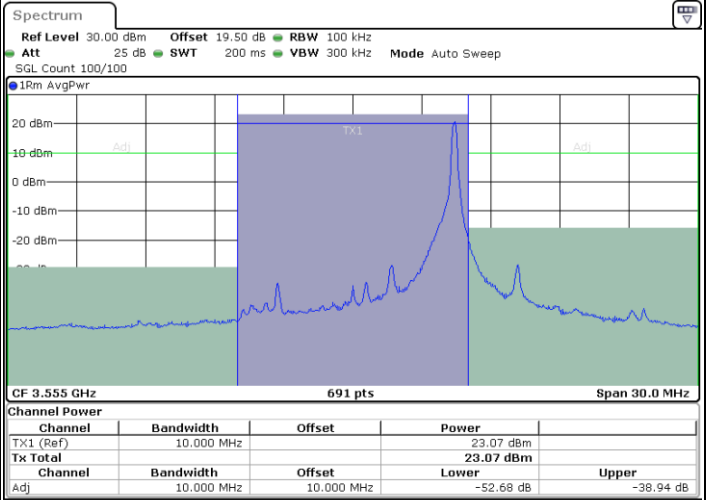

Middle Channel / FullIRB

N/A

Date: 28.MAR.2023 21:14:24

LTE Band 48 / 5MHz

QPSK

Highest Channel / 1RB0

Highest Channel / 1RBmax

Date: 28.MAR.2023 21:09:03

Date: 28.MAR.2023 21:21:07

Highest Channel / FullIRB

N/A

Date: 28.MAR.2023 21:15:05

LTE Band 48 / 10MHz

QPSK

Lowest Channel / 1RB0

Lowest Channel / 1RBmax

Date: 28.MAR.2023 21:24:32

Date: 28.MAR.2023 21:36:41

Lowest Channel / FullIRB

N/A

Date: 28.MAR.2023 21:30:36

LTE Band 48 / 10MHz

QPSK

MiddleChannel / 1RB0