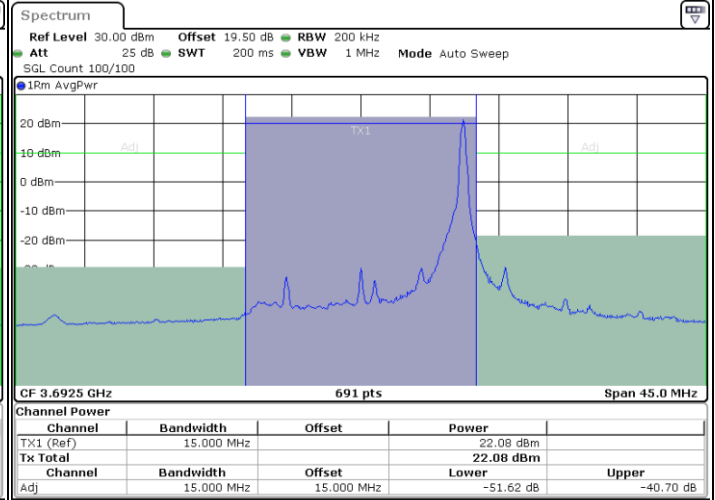

Date: 28.MAR.2023 21:50:14

LTE Band 48 / 15MHz

16QAM

Highest Channel / 1RB0

Highest Channel / 1RBmax

Date: 28.MAR.2023 21:46:10

Date: 28.MAR.2023 21:58:22

Highest Channel / FullIRB

N/A

Date: 28.MAR.2023 21:52:16

LTE Band 48 / 20MHz

16QAM

Lowest Channel / 1RB0

Lowest Channel / 1RBmax

Date: 28.MAR.2023 22:06:18

Date: 28.MAR.2023 22:12:14