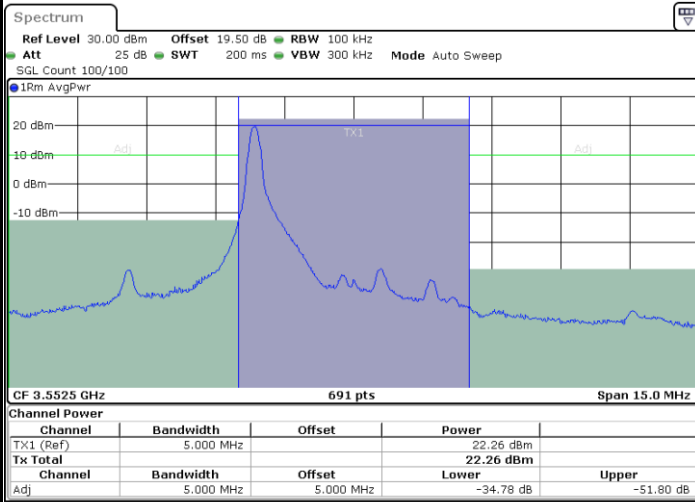

Highest Channel / 1RB0

Highest Channel / 1RBmax

Highest Channel / FullIRB

N/A

LTE Band 48 / 5MHz

16QAM

Lowest Channel / 1RB0

Lowest Channel / 1RBmax

Date: 28.MAR.2023 21:05:44

Date: 28.MAR.2023 21:17:48

Lowest Channel / FullIRB

N/A

Date: 28.MAR.2023 21:11:46

LTE Band 48 / 5MHz

16QAM

Middle Channel / 1RB0