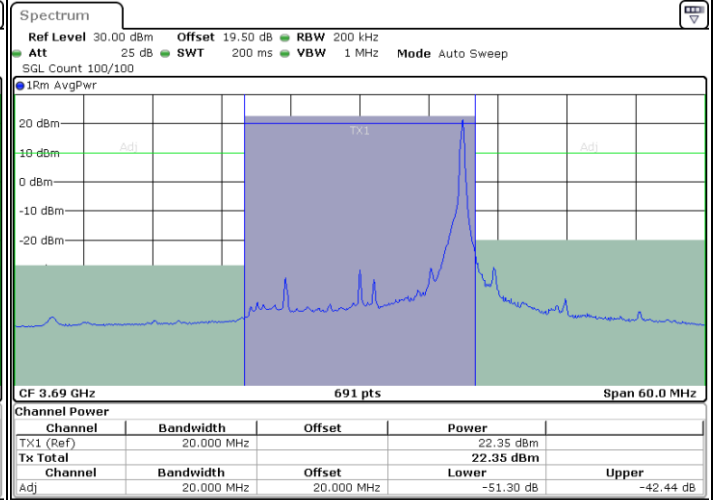

Lowest Channel / FullIRB

N/A

Date: 28.MAR.2023 22:00:24

LTE Band 48 / 20MHz

16QAM

Middle Channel / 1RB0

Middle Channel / 1RBmax

Middle Channel / FullRB

N/A

LTE Band 48 / 20MHz

16QAM

Highest Channel / 1RB0

Highest Channel / 1RBmax

Date: 28.MAR.2023 22:10:14

Date: 28.MAR.2023 22:16:10

Highest Channel / FullIRB

N/A

Date: 28.MAR.2023 22:04:20

LTE Band 48 / 5MHz

64QAM

Lowest Channel / 1RB0

Lowest Channel / 1RBmax

Date: 28.MAR.2023 21:06:24

Date: 28.MAR.2023 21:18:28