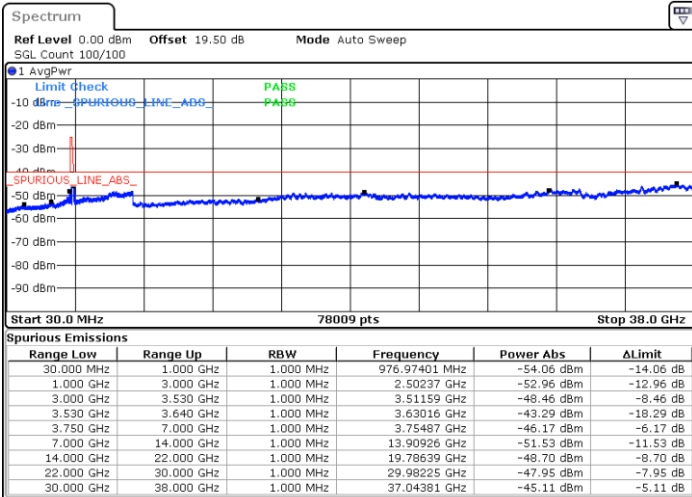

N/A

Date: 23.MAR.2023 18:55:11

LTE Band 48 / 10MHz

64QAM

Highest Channel / 1RB0

Highest Channel / 1RBmax

Date: 23.MAR.2023 18:44:17

Date: 23.MAR.2023 19:08:50

Highest Channel / FullIRB

N/A

Date: 23.MAR.2023 18:56:32

LTE Band 48 / 15MHz

64QAM

Lowest Channel / 1RB0

Lowest Channel / 1RBmax

Date: 23.MAR.2023 19:15:39