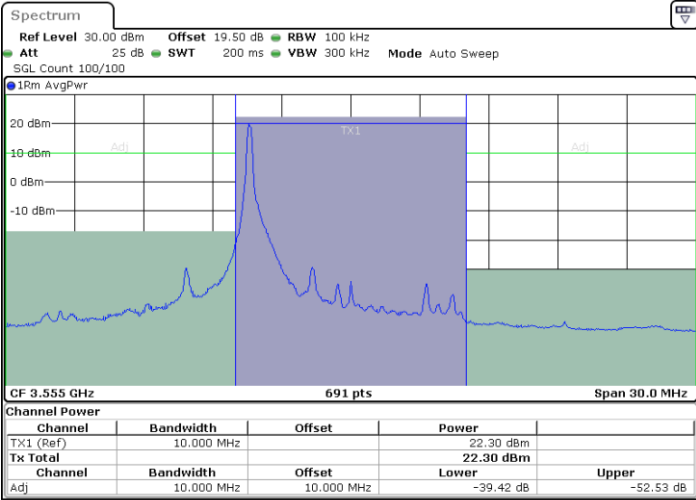

LTE Band 48 / 10MHz

16QAM

Lowest Channel / 1RB0

Lowest Channel / 1RBmax

Date: 28.MAR.2023 21:23:51