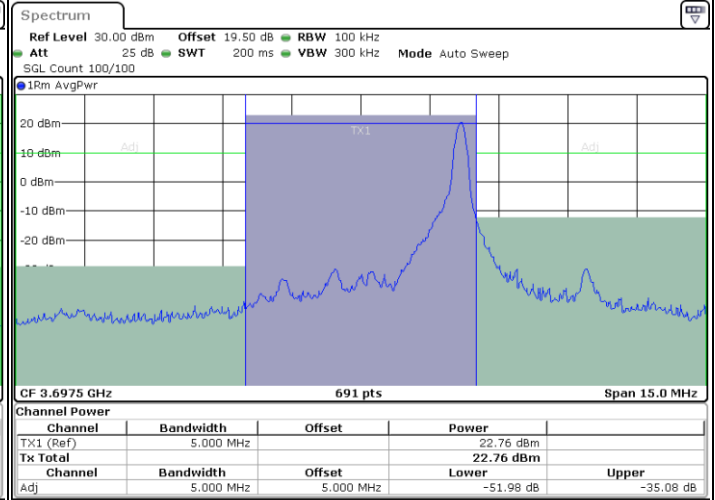

Middle Channel / FullIRB

N/A

Date: 28.MAR.2023 21:14:24

LTE Band 48 / 5MHz

QPSK

Highest Channel / 1RB0

Highest Channel / 1RBmax

Date: 28.MAR.2023 21:09:03

Date: 28.MAR.2023 21:21:07

Highest Channel / FullIRB

N/A

Date: 28.MAR.2023 21:15:05

LTE Band 48 / 10MHz

QPSK

Lowest Channel / 1RB0

Lowest Channel / 1RBmax