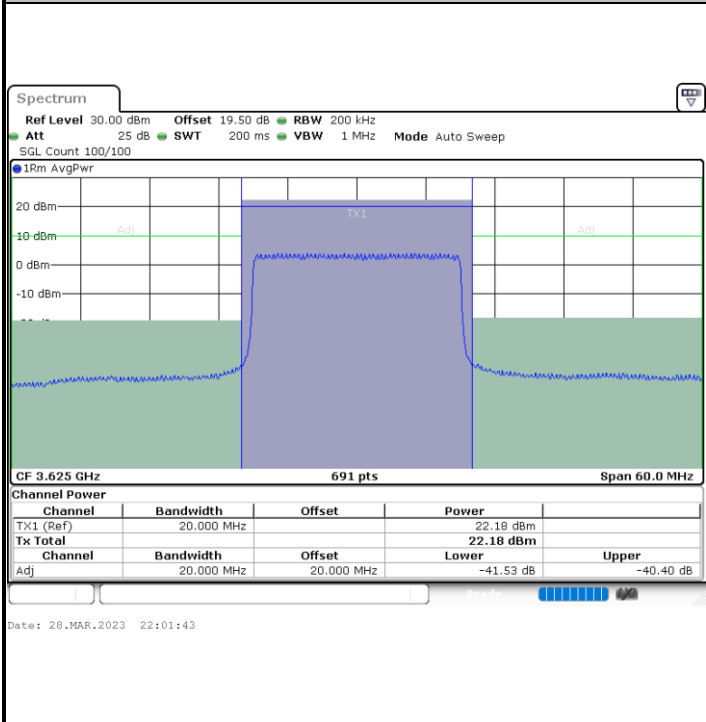

QPSK

Lowest Channel / 1RB0

Lowest Channel / 1RBmax

Date: 28.MAR.2023 22:06:58

Date: 28.MAR.2023 22:12:54

Lowest Channel / FullIRB

N/A

Date: 28.MAR.2023 22:01:03

LTE Band 48 / 20MHz

QPSK

Middle Channel / 1RB0

Middle Channel / 1RBmax

Middle Channel / FullRB

N/A

LTE Band 48 / 20MHz

QPSK

Highest Channel / 1RB0

Highest Channel / 1RBmax

Highest Channel / FullIRB

N/A

LTE Band 48 / 5MHz

16QAM

Lowest Channel / 1RB0

Lowest Channel / 1RBmax