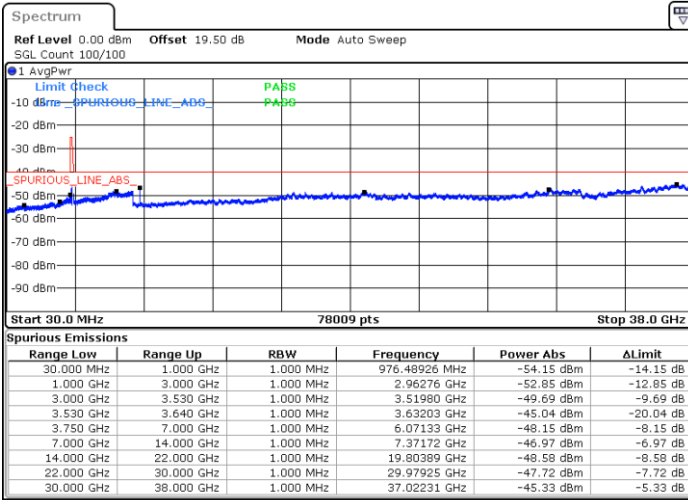

Date: 23.MAR.2023 19:40:09

Lowest Channel / FullIRB

N/A

Date: 23.MAR.2023 19:27:54

LTE Band 48 / 15MHz

64QAM

Middle Channel / 1RB0

Middle Channel / 1RBmax

Date: 23.MAR.2023 19:17:01

Date: 23.MAR.2023 19:41:31

Middle Channel / FullIRB

N/A

Date: 23.MAR.2023 19:29:15

LTE Band 48 / 15MHz

64QAM

Highest Channel / 1RB0

Highest Channel / 1RBmax

Date: 23.MAR.2023 19:23:48

Date: 23.MAR.2023 19:48:20

Highest Channel / FullIRB

N/A

Date: 23.MAR.2023 19:36:04

LTE Band 48 / 20MHz

64QAM

Lowest Channel / 1RB0

Lowest Channel / 1RBmax

Date: 23.MAR.2023 20:01:57

Date: 23.MAR.2023 20:14:13

Lowest Channel / FullIRB

N/A

Date: 23.MAR.2023 19:49:43

LTE Band 48 / 20MHz