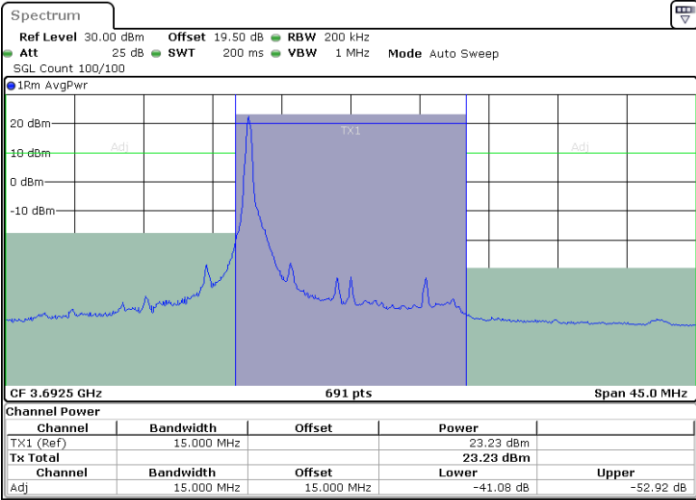

Middle Channel / 1RBmax

Date: 28.MAR.2023 21:44:48

Date: 28.MAR.2023 21:56:59

Middle Channel / FullRB

N/A

Date: 28.MAR.2023 21:50:53

LTE Band 48 / 15MHz

QPSK

Highest Channel / 1RB0

Highest Channel / 1RBmax

Date: 28.MAR.2023 21:45:29

Date: 28.MAR.2023 21:57:40

Highest Channel / FullIRB

N/A

Date: 28.MAR.2023 21:51:34

LTE Band 48 / 20MHz