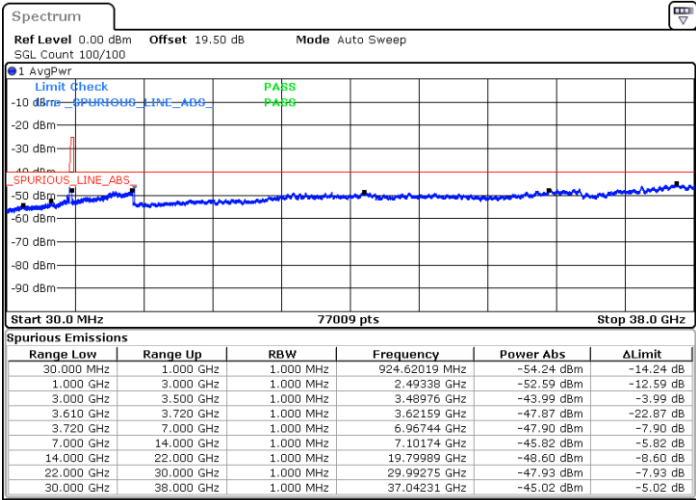

N/A

Date: 23.MAR.2023 18:55:11

LTE Band 48 / 10MHz

64QAM

Highest Channel / 1RB0

Highest Channel / 1RBmax

Date: 23.MAR.2023 18:44:17

Date: 23.MAR.2023 19:08:50

Highest Channel / FullIRB

N/A

Date: 23.MAR.2023 18:56:32

LTE Band 48 / 15MHz

64QAM

Lowest Channel / 1RB0

Lowest Channel / 1RBmax

Date: 23.MAR.2023 19:15:39

Date: 23.MAR.2023 19:40:09

Lowest Channel / FullIRB

N/A

Date: 23.MAR.2023 19:27:54

LTE Band 48 / 15MHz

64QAM

Middle Channel / 1RB0

Middle Channel / 1RBmax