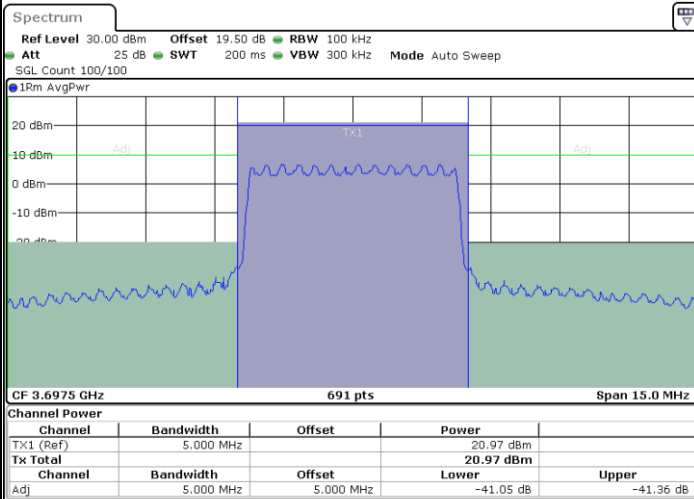

Highest Channel / 1RB0

Highest Channel / 1RBmax

Date: 28.MAR.2023 21:09:44

Date: 28.MAR.2023 21:21:48

Highest Channel / FullIRB

N/A

Date: 28.MAR.2023 21:15:46

LTE Band 48 / 10MHz