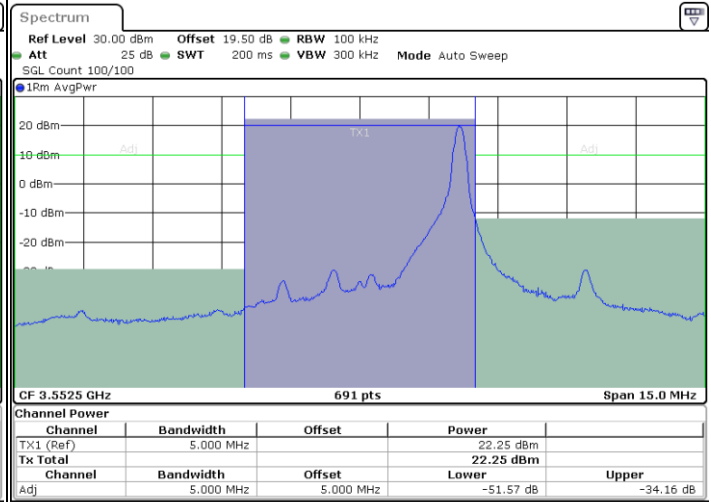

Highest Channel / 1RB0

Highest Channel / 1RBmax

Highest Channel / FullIRB

N/A

LTE Band 48 / 5MHz

16QAM

Lowest Channel / 1RB0

Lowest Channel / 1RBmax

Date: 28.MAR.2023 21:05:44

Date: 28.MAR.2023 21:17:48

Lowest Channel / FullIRB

N/A

Date: 28.MAR.2023 21:11:46

LTE Band 48 / 5MHz

16QAM

Middle Channel / 1RB0