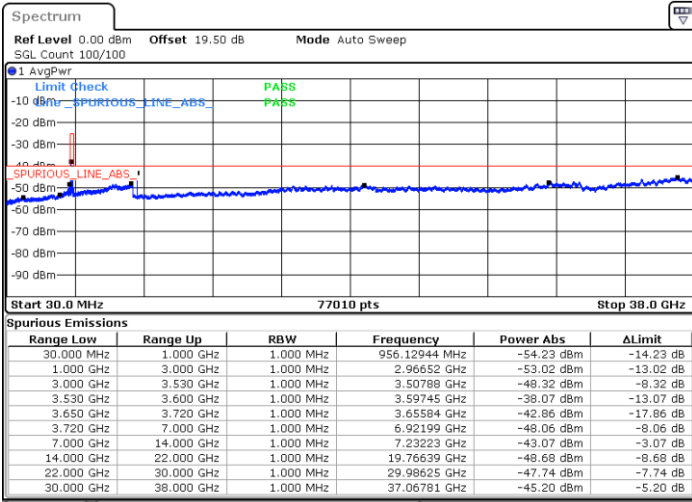

LTE Band 48 / 20MHz

64QAM

Middle Channel / 1RB0

Middle Channel / 1RBmax

Date: 23.MAR.2023 20:08:46

Date: 23.MAR.2023 20:21:00