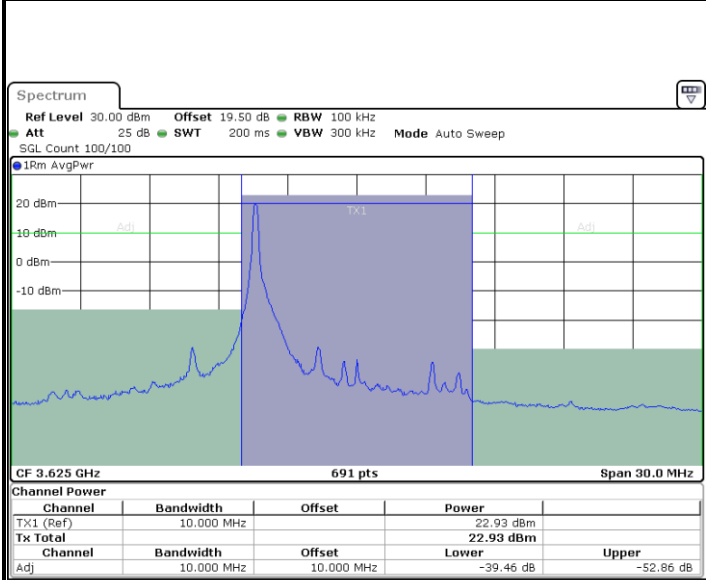

Date: 28.MAR.2023 21:21:07

Highest Channel / FullIRB

N/A

Date: 28.MAR.2023 21:15:05

LTE Band 48 / 10MHz

QPSK

Lowest Channel / 1RB0

Lowest Channel / 1RBmax

Date: 28.MAR.2023 21:24:32

Date: 28.MAR.2023 21:36:41

Lowest Channel / FullIRB

N/A

Date: 28.MAR.2023 21:30:36

LTE Band 48 / 10MHz

QPSK

MiddleChannel / 1RB0

Date: 28.MAR.2023 21:25:12

Middle Channel / 1RBmax

Date: 28.MAR.2023 21:37:22

Middle Channel / FullIRB

Date: 28.MAR.2023 21:31:17

N/A

LTE Band 48 / 10MHz

QPSK

Highest Channel / 1RB0

Highest Channel / 1RBmax

Date: 28.MAR.2023 21:28:35

Date: 28.MAR.2023 21:40:45

Highest Channel / FullIRB

N/A

Date: 28.MAR.2023 21:34:40

LTE Band 48 / 15MHz