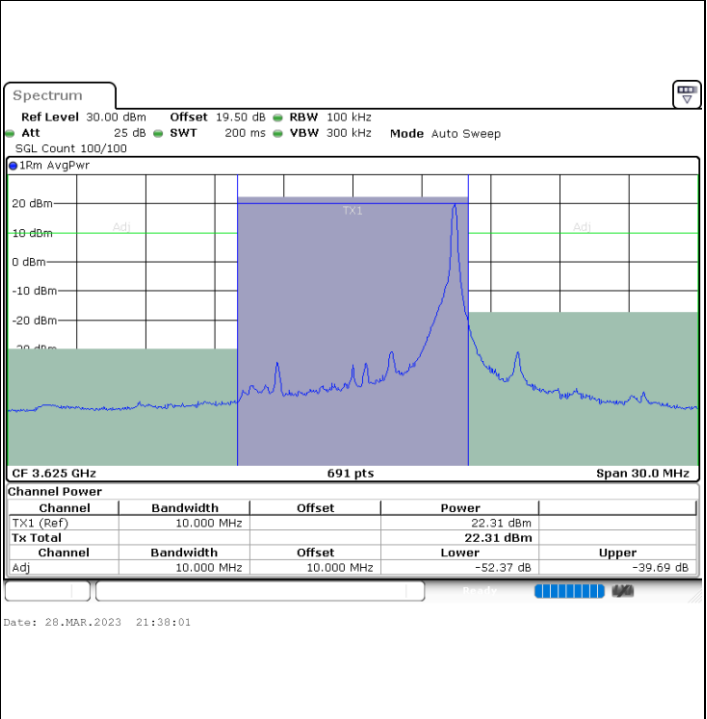

Highest Channel / 1RB0

Highest Channel / 1RBmax

Date: 28.MAR.2023 21:09:44

Date: 28.MAR.2023 21:21:48

Highest Channel / FullIRB

N/A

Date: 28.MAR.2023 21:15:46

LTE Band 48 / 10MHz

16QAM

Lowest Channel / 1RB0

Lowest Channel / 1RBmax

Date: 28.MAR.2023 21:23:51

Date: 28.MAR.2023 21:36:01

Lowest Channel / FullIRB

N/A

Date: 28.MAR.2023 21:29:56

LTE Band 48 / 10MHz

16QAM

MiddleChannel / 1RB0

Middle Channel / 1RBmax

Middle Channel / FullRB

N/A

LTE Band 48 / 10MHz

16QAM

Highest Channel / 1RB0

Highest Channel / 1RBmax

Date: 28.MAR.2023 21:27:53

Date: 28.MAR.2023 21:40:03

Highest Channel / FullIRB

N/A

Date: 28.MAR.2023 21:33:59

LTE Band 48 / 15MHz