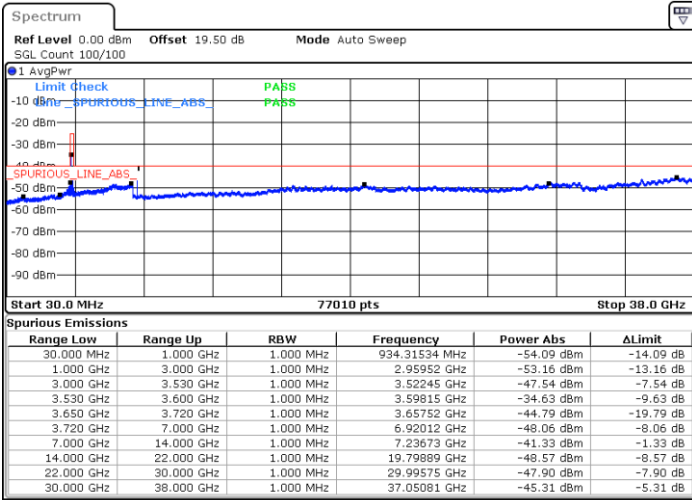

Highest Channel / FullIRB

N/A

Date: 23.MAR.2023 18:56:32

LTE Band 48 / 15MHz

64QAM

Lowest Channel / 1RB0

Lowest Channel / 1RBmax

Date: 23.MAR.2023 19:15:39

Date: 23.MAR.2023 19:40:09

Lowest Channel / FullIRB

N/A

Date: 23.MAR.2023 19:27:54

LTE Band 48 / 15MHz

64QAM

Middle Channel / 1RB0

Middle Channel / 1RBmax

Date: 23.MAR.2023 19:17:01

Date: 23.MAR.2023 19:41:31

Middle Channel / FullIRB

N/A

Date: 23.MAR.2023 19:29:15

LTE Band 48 / 15MHz

64QAM

Highest Channel / 1RB0

Highest Channel / 1RBmax

Date: 23.MAR.2023 19:23:48

Date: 23.MAR.2023 19:48:20

Highest Channel / FullIRB

N/A

Date: 23.MAR.2023 19:36:04

LTE Band 48 / 20MHz

64QAM