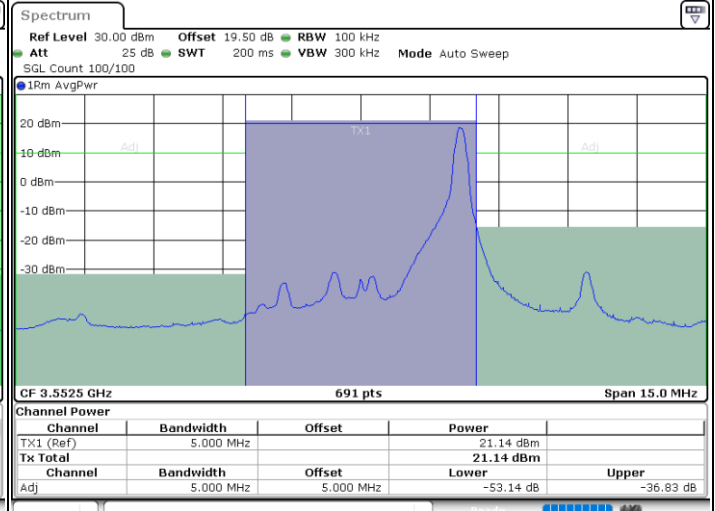

N/A

LTE Band 48 / 20MHz

16QAM

Highest Channel / 1RB0

Highest Channel / 1RBmax

Date: 28.MAR.2023 22:10:14

Date: 28.MAR.2023 22:16:10

Highest Channel / FullIRB

N/A

Date: 28.MAR.2023 22:04:20

LTE Band 48 / 5MHz

64QAM

Lowest Channel / 1RB0

Lowest Channel / 1RBmax

Date: 28.MAR.2023 21:06:24

Date: 28.MAR.2023 21:18:28