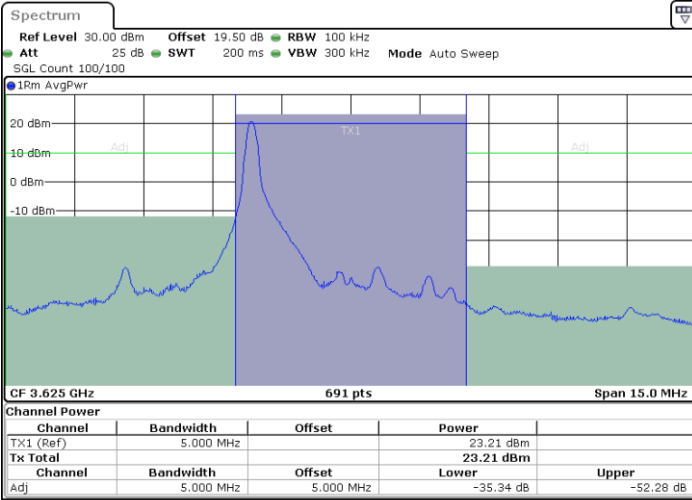

LTE Band 48 / 20MHz

64QAM

Highest Channel / 1RB0

Highest Channel / 1RBmax

Date: 23.MAR.2023 20:10:08

Date: 23.MAR.2023 20:22:22

Highest Channel / FullIRB

N/A

Date: 23.MAR.2023 19:57:52

ACLR

LTE Band 48 / 5MHz

QPSK

Middle Channel / 1RB0

Middle Channel / 1RBmax

Date: 28.MAR.2023 21:08:22

Date: 28.MAR.2023 21:20:26

Middle Channel / FullIRB

N/A

Date: 28.MAR.2023 21:14:24

LTE Band 48 / 5MHz

QPSK

Highest Channel / 1RB0

Highest Channel / 1RBmax

Date: 28.MAR.2023 21:09:03

Date: 28.MAR.2023 21:21:07

Highest Channel / FullIRB

N/A

Date: 28.MAR.2023 21:15:05

LTE Band 48 / 10MHz

QPSK

Lowest Channel / 1RB0

Lowest Channel / 1RBmax