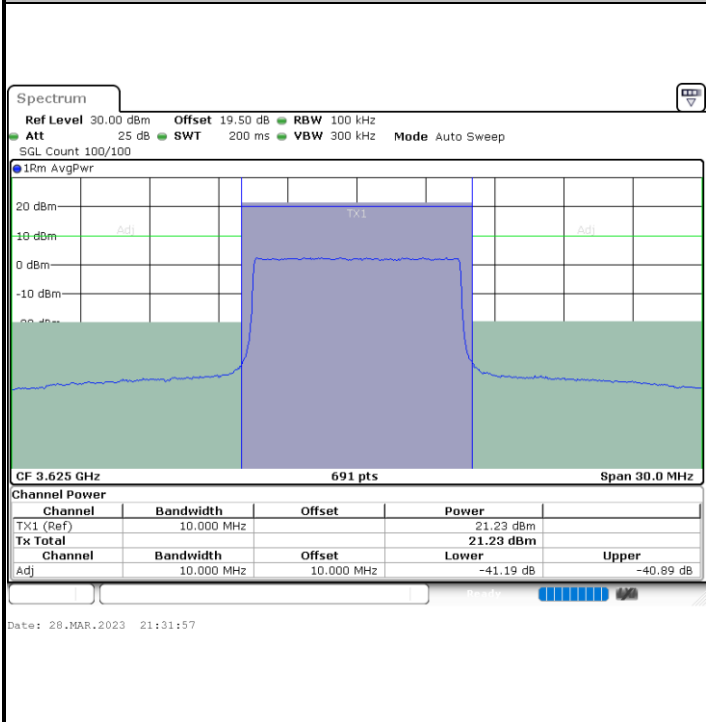

16QAM

Lowest Channel / 1RB0

Lowest Channel / 1RBmax

Date: 28.MAR.2023 21:23:51

Date: 28.MAR.2023 21:36:01

Lowest Channel / FullIRB

N/A

Date: 28.MAR.2023 21:29:56

LTE Band 48 / 10MHz

16QAM

MiddleChannel / 1RB0

Middle Channel / 1RBmax

Middle Channel / FullRB

N/A

LTE Band 48 / 10MHz

16QAM

Highest Channel / 1RB0

Highest Channel / 1RBmax

Date: 28.MAR.2023 21:27:53

Date: 28.MAR.2023 21:40:03

Highest Channel / FullIRB

N/A

Date: 28.MAR.2023 21:33:59

LTE Band 48 / 15MHz