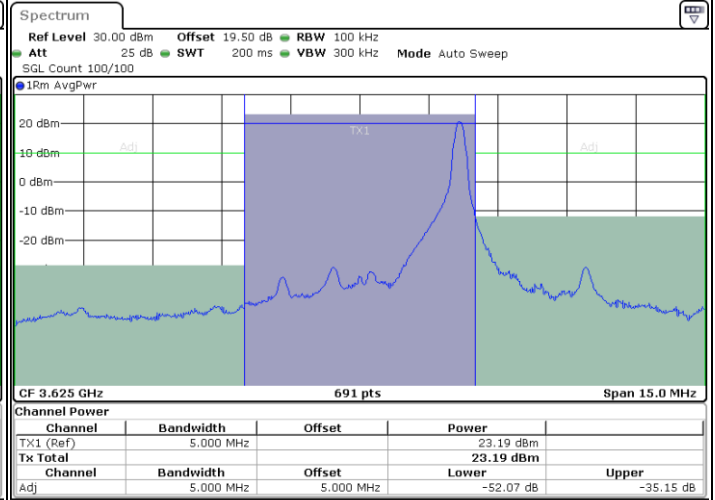

LTE Band 48 / 20MHz

64QAM

Highest Channel / 1RB0

Highest Channel / 1RBmax

Date: 23.MAR.2023 20:10:08

Date: 23.MAR.2023 20:22:22

Highest Channel / FullIRB

N/A

Date: 23.MAR.2023 19:57:52

ACLR

LTE Band 48 / 5MHz

QPSK

Middle Channel / 1RB0

Middle Channel / 1RBmax

Date: 28.MAR.2023 21:08:22

Date: 28.MAR.2023 21:20:26

Middle Channel / FullIRB

N/A

Date: 28.MAR.2023 21:14:24

LTE Band 48 / 5MHz

QPSK

Highest Channel / 1RB0

Highest Channel / 1RBmax

Date: 28.MAR.2023 21:09:03