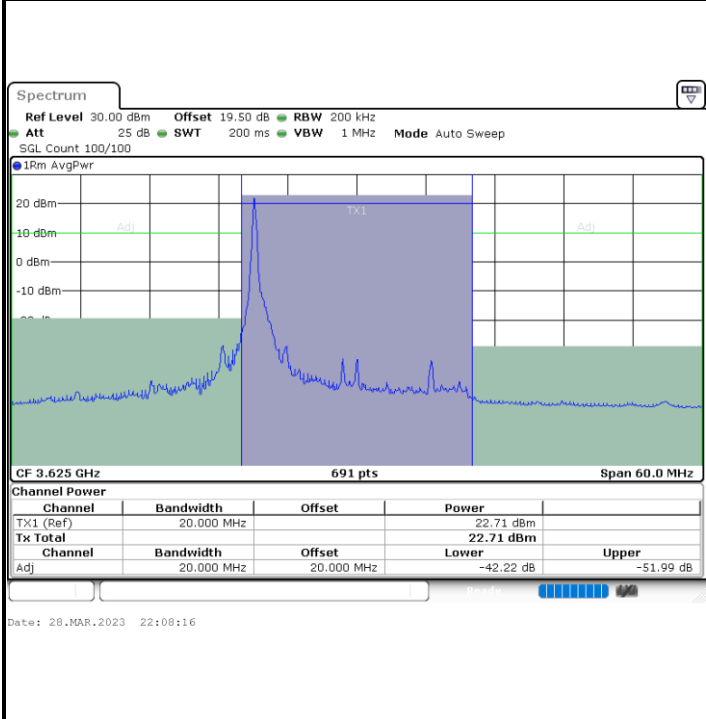

Lowest Channel / FullIRB

N/A

Date: 28.MAR.2023 22:00:24

LTE Band 48 / 20MHz

16QAM

Middle Channel / 1RB0

Middle Channel / 1RBmax

Middle Channel / FullRB