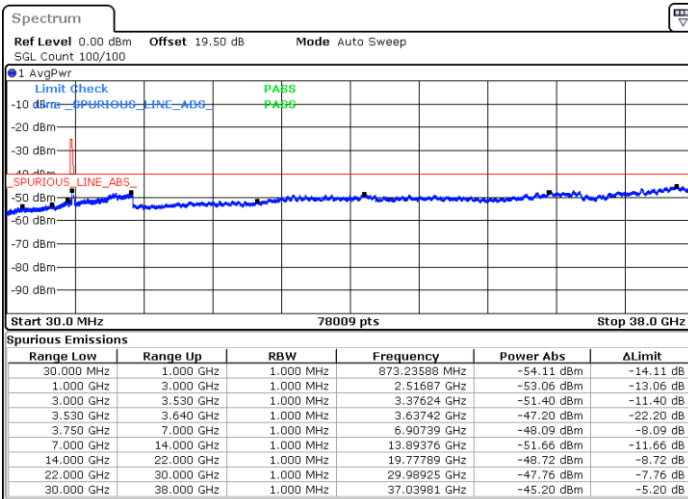

LTE Band 48 / 20MHz

64QAM

Highest Channel / 1RB0

Highest Channel / 1RBmax

Date: 23.MAR.2023 20:10:08

Date: 23.MAR.2023 20:22:22

Highest Channel / FullIRB

N/A

Date: 23.MAR.2023 19:57:52

ACLR

LTE Band 48 / 5MHz

QPSK

Middle Channel / 1RB0

Middle Channel / 1RBmax

Date: 28.MAR.2023 21:08:22

Date: 28.MAR.2023 21:20:26

Middle Channel / FullIRB

N/A

Date: 28.MAR.2023 21:14:24

LTE Band 48 / 5MHz

QPSK

Highest Channel / 1RB0

Highest Channel / 1RBmax

Date: 28.MAR.2023 21:09:03