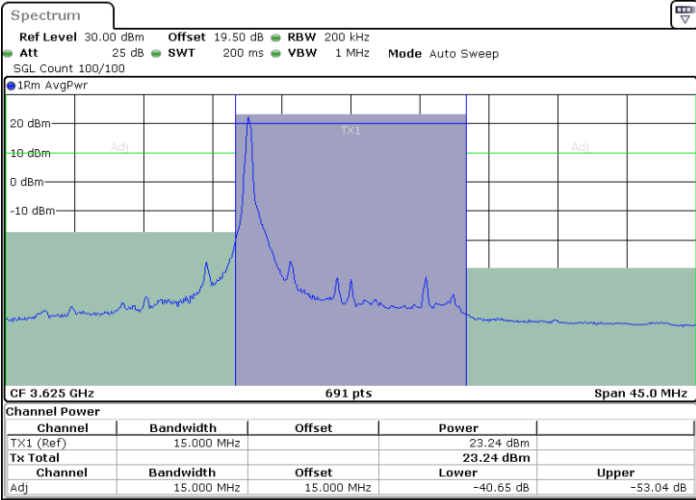

Highest Channel / 1RB0

Highest Channel / 1RBmax

Date: 28.MAR.2023 21:28:35

Date: 28.MAR.2023 21:40:45

Highest Channel / FullIRB

N/A

Date: 28.MAR.2023 21:34:40

LTE Band 48 / 15MHz

QPSK

Lowest Channel / 1RB0

Lowest Channel / 1RBmax

Lowest Channel / FullIRB

N/A

LTE Band 48 / 15MHz

QPSK

Middle Channel / 1RB0

Middle Channel / 1RBmax

Date: 28.MAR.2023 21:44:48

Date: 28.MAR.2023 21:56:59

Middle Channel / FullRB

N/A

Date: 28.MAR.2023 21:50:53

LTE Band 48 / 15MHz

QPSK

Highest Channel / 1RB0

Highest Channel / 1RBmax

Date: 28.MAR.2023 21:45:29

Date: 28.MAR.2023 21:57:40

Highest Channel / FullIRB

N/A

Date: 28.MAR.2023 21:51:34

LTE Band 48 / 20MHz