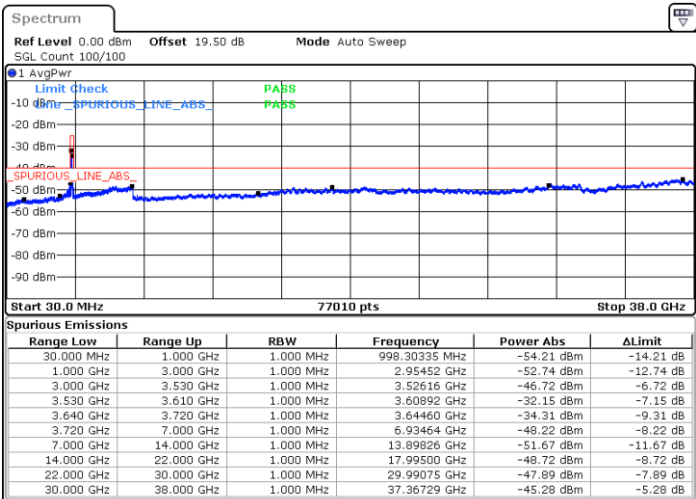

LTE Band 48 / 10MHz

64QAM

Lowest Channel / 1RB0

Lowest Channel / 1RBmax

Date: 23.MAR.2023 18:36:07

Date: 23.MAR.2023 19:00:38

Lowest Channel / FullIRB

N/A

Date: 23.MAR.2023 18:48:24

LTE Band 48 / 10MHz

64QAM

MiddleChannel / 1RB0

Middle Channel / 1RBmax

Date: 23.MAR.2023 18:42:56

Date: 23.MAR.2023 19:07:28

Middle Channel / FullIRB

N/A

Date: 23.MAR.2023 18:55:11

LTE Band 48 / 10MHz

64QAM

Highest Channel / 1RB0

Highest Channel / 1RBmax

Date: 23.MAR.2023 18:44:17

Date: 23.MAR.2023 19:08:50

Highest Channel / FullIRB

N/A

Date: 23.MAR.2023 18:56:32

LTE Band 48 / 15MHz

64QAM

Lowest Channel / 1RB0

Lowest Channel / 1RBmax

Date: 23.MAR.2023 19:15:39