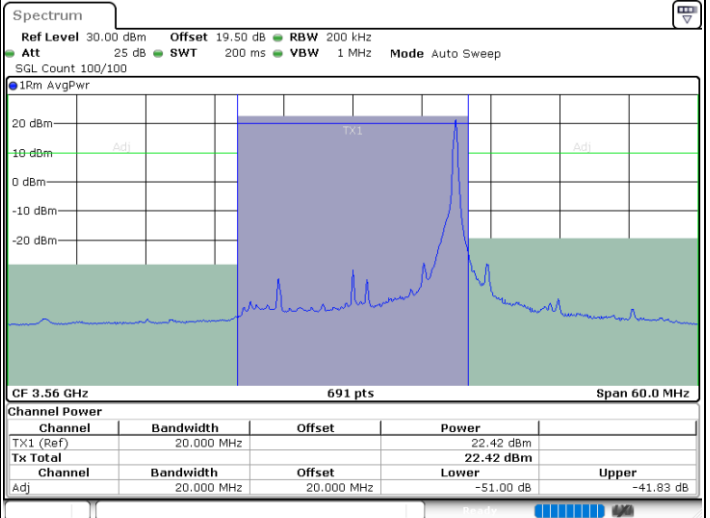

Date: 28.MAR.2023 21:50:14

LTE Band 48 / 15MHz

16QAM

Highest Channel / 1RB0

Highest Channel / 1RBmax

Date: 28.MAR.2023 21:46:10

Date: 28.MAR.2023 21:58:22

Highest Channel / FullIRB

N/A

Date: 28.MAR.2023 21:52:16

LTE Band 48 / 20MHz

16QAM

Lowest Channel / 1RB0

Lowest Channel / 1RBmax

Date: 28.MAR.2023 22:06:18

Date: 28.MAR.2023 22:12:14

Lowest Channel / FullIRB

N/A

Date: 28.MAR.2023 22:00:24

LTE Band 48 / 20MHz

16QAM

Middle Channel / 1RB0

Middle Channel / 1RBmax

Middle Channel / FullRB