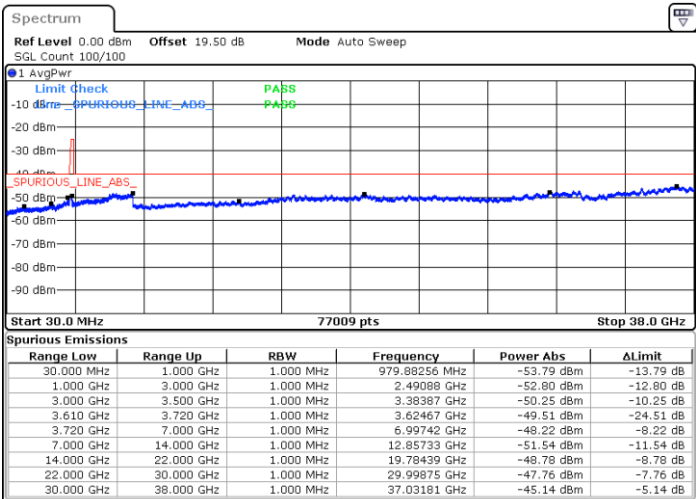

N/A

Date: 23.MAR.2023 18:55:11

LTE Band 48 / 10MHz

64QAM

Highest Channel / 1RB0

Highest Channel / 1RBmax

Date: 23.MAR.2023 18:44:17

Date: 23.MAR.2023 19:08:50

Highest Channel / FullIRB

N/A

Date: 23.MAR.2023 18:56:32

LTE Band 48 / 15MHz

64QAM

Lowest Channel / 1RB0

Lowest Channel / 1RBmax

Date: 23.MAR.2023 19:15:39

Date: 23.MAR.2023 19:40:09

Lowest Channel / FullIRB

N/A

Date: 23.MAR.2023 19:27:54

LTE Band 48 / 15MHz

64QAM

Middle Channel / 1RB0

Middle Channel / 1RBmax