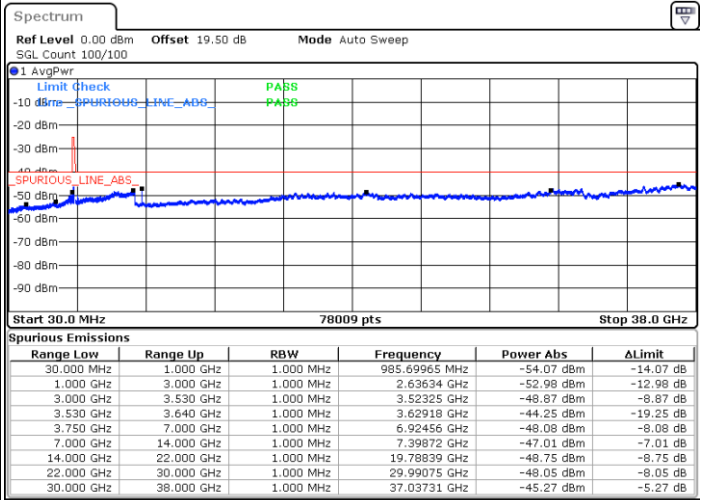

Lowest Channel / FullIRB

N/A

Date: 23.MAR.2023 18:51:07

LTE Band 48 / 10MHz

QPSK

MiddleChannel / 1RB0

Middle Channel / 1RBmax

Date: 23.MAR.2023 18:40:13

Date: 30.MAR.2023 12:20:09

Middle Channel / FullIRB

N/A

Date: 23.MAR.2023 18:52:28

LTE Band 48 / 10MHz

QPSK

Highest Channel / 1RB0

Highest Channel / 1RBmax

Date: 23.MAR.2023 18:47:02

Date: 23.MAR.2023 19:11:33

Highest Channel / FullIRB

N/A

Date: 23.MAR.2023 18:59:16

LTE Band 48 / 15MHz

QPSK

Lowest Channel / 1RB0

Lowest Channel / 1RBmax

Date: 23.MAR.2023 19:12:56

Date: 23.MAR.2023 19:37:25

Lowest Channel / FullIRB

N/A

Date: 23.MAR.2023 19:25:10

LTE Band 48 / 15MHz

QPSK