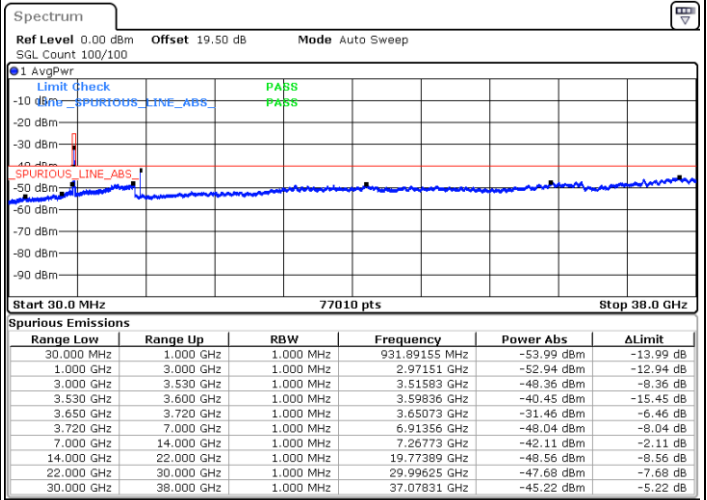

Date: 23.MAR.2023 19:46:59

Highest Channel / FullIRB

N/A

Date: 23.MAR.2023 19:34:42

LTE Band 48 / 20MHz

16QAM

Lowest Channel / 1RB0

Lowest Channel / 1RBmax

Date: 23.MAR.2023 20:03:19

Date: 23.MAR.2023 20:15:35

Lowest Channel / FullIRB

N/A

Date: 23.MAR.2023 19:51:04

LTE Band 48 / 20MHz

16QAM

Middle Channel / 1RB0

Middle Channel / 1RBmax

Date: 23.MAR.2023 20:07:25

Date: 23.MAR.2023 20:19:39

Middle Channel / FullIRB

N/A

Date: 23.MAR.2023 19:55:10

LTE Band 48 / 20MHz

16QAM

Highest Channel / 1RB0

Highest Channel / 1RBmax

Date: 23.MAR.2023 20:11:30

Date: 23.MAR.2023 20:23:43

Highest Channel / FullIRB

N/A

Date: 23.MAR.2023 19:59:14

LTE Band 48 / 5MHz