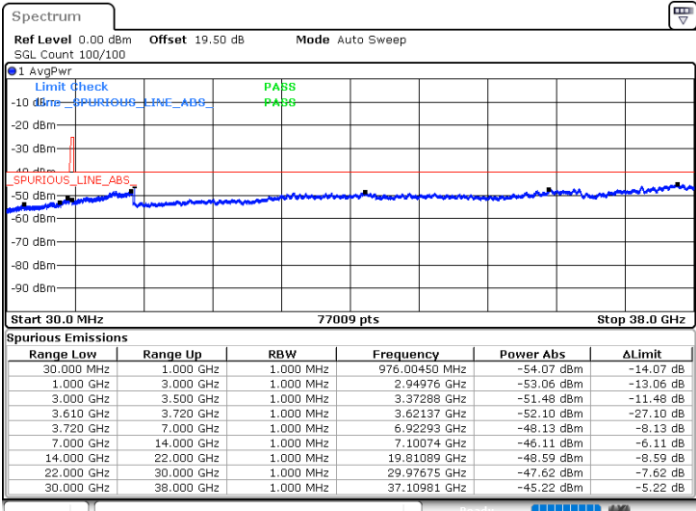

Highest Channel / 1RB0

Highest Channel / 1RBmax

Date: 23.MAR.2023 20:11:30

Date: 23.MAR.2023 20:23:43

Highest Channel / FullIRB

N/A

Date: 23.MAR.2023 19:59:14

LTE Band 48 / 5MHz

64QAM

Lowest Channel / 1RB0

Lowest Channel / 1RBmax

Date: 23.MAR.2023 18:01:43

Date: 23.MAR.2023 18:26:21

Lowest Channel / FullRB

N/A

Date: 23.MAR.2023 18:14:02