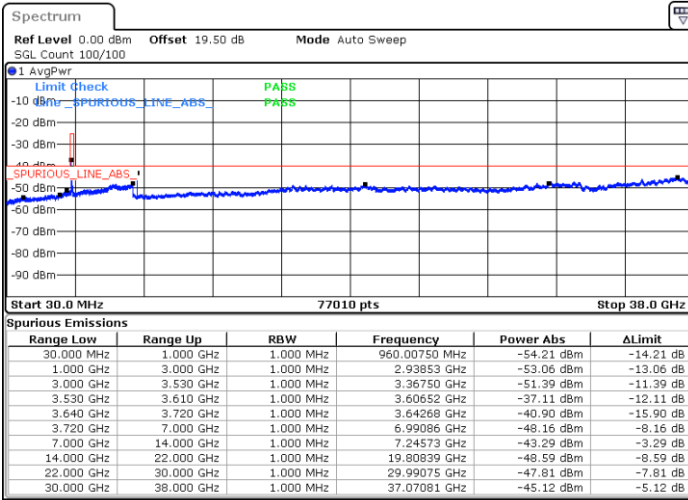

Highest Channel / FullIRB

N/A

Date: 23.MAR.2023 20:00:36

LTE Band 48 / 5MHz

16QAM

Lowest Channel / 1RB0

Lowest Channel / 1RBmax

Date: 23.MAR.2023 18:00:22

Date: 23.MAR.2023 18:24:59

Lowest Channel / FullIRB

N/A

Date: 23.MAR.2023 18:12:41

LTE Band 48 / 5MHz

16QAM

Middle Channel / 1RB0

Middle Channel / 1RBmax

Date: 23.MAR.2023 18:04:26

Date: 23.MAR.2023 18:29:05

Middle Channel / FullIRB

N/A

Date: 23.MAR.2023 18:16:49

LTE Band 48 / 5MHz

16QAM

Highest Channel / 1RB0

Highest Channel / 1RBmax

Date: 23.MAR.2023 18:08:31

Date: 23.MAR.2023 18:33:23

Highest Channel / FullIRB

N/A

Date: 23.MAR.2023 18:20:54

LTE Band 48 / 10MHz

16QAM