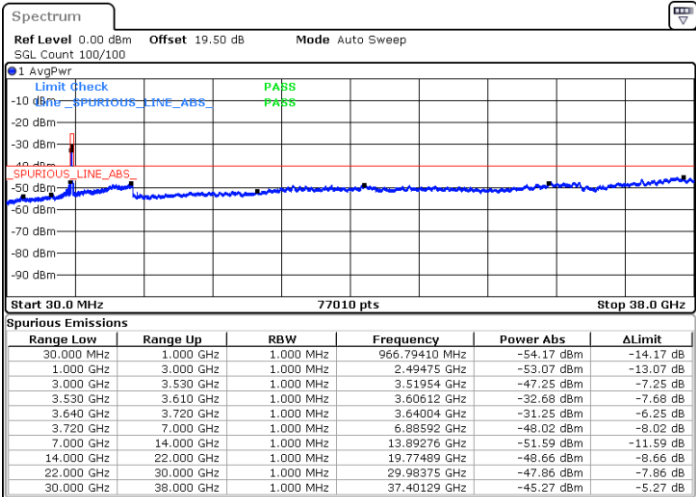

N/A

Date: 23.MAR.2023 18:19:32

LTE Band 48 / 10MHz

QPSK

Lowest Channel / 1RB0

Lowest Channel / 1RBmax

Date: 23.MAR.2023 18:38:52

Date: 23.MAR.2023 19:03:22

Lowest Channel / FullIRB

N/A

Date: 23.MAR.2023 18:51:07

LTE Band 48 / 10MHz

QPSK

MiddleChannel / 1RB0

Middle Channel / 1RBmax

Date: 23.MAR.2023 18:40:13

Date: 30.MAR.2023 12:20:09

Middle Channel / FullIRB

N/A

Date: 23.MAR.2023 18:52:28

LTE Band 48 / 10MHz

QPSK

Highest Channel / 1RB0

Highest Channel / 1RBmax

Date: 23.MAR.2023 18:47:02

Date: 23.MAR.2023 19:11:33

Highest Channel / FullIRB

N/A

Date: 23.MAR.2023 18:59:16

LTE Band 48 / 15MHz

QPSK

Lowest Channel / 1RB0