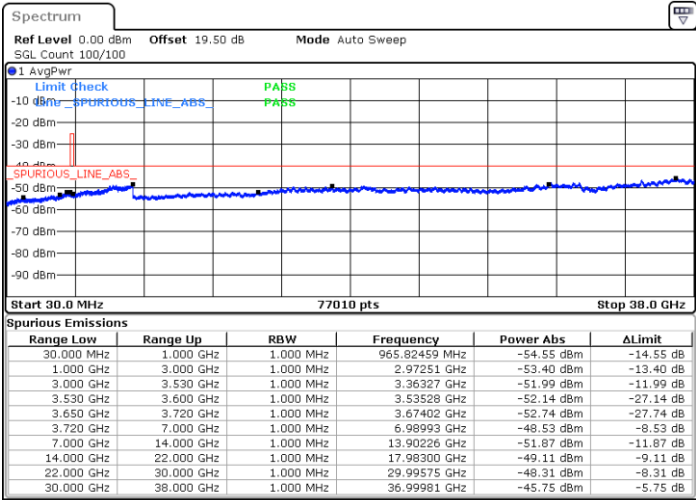

Date: 23.MAR.2023 18:57:54

LTE Band 48 / 15MHz

16QAM

Lowest Channel / 1RB0

Lowest Channel / 1RBmax

Date: 23.MAR.2023 19:14:18

Date: 23.MAR.2023 19:38:47

Lowest Channel / FullRB

N/A

Date: 23.MAR.2023 19:26:31

LTE Band 48 / 15MHz

16QAM

Middle Channel / 1RB0

Middle Channel / 1RBmax

Date: 30.MAR.2023 12:25:51

Date: 30.MAR.2023 12:29:09

Middle Channel / FullIRB

N/A

Date: 23.MAR.2023 19:30:36

LTE Band 48 / 15MHz

16QAM

Highest Channel / 1RB0

Highest Channel / 1RBmax

Date: 23.MAR.2023 19:22:26

Date: 23.MAR.2023 19:46:59

Highest Channel / FullIRB

N/A

Date: 23.MAR.2023 19:34:42

LTE Band 48 / 20MHz

16QAM

Lowest Channel / 1RB0

Lowest Channel / 1RBmax