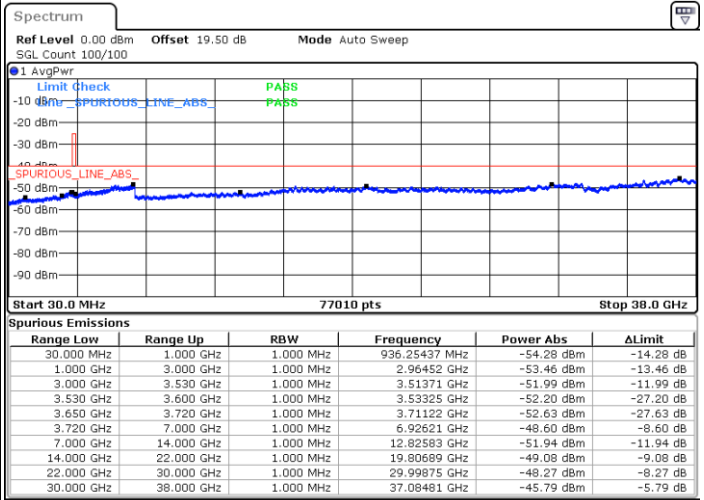

Date: 23.MAR.2023 18:57:54

LTE Band 48 / 15MHz

16QAM

Lowest Channel / 1RB0

Lowest Channel / 1RBmax

Date: 23.MAR.2023 19:14:18

Date: 23.MAR.2023 19:38:47

Lowest Channel / FullRB

N/A

Date: 23.MAR.2023 19:26:31

LTE Band 48 / 15MHz

16QAM

Middle Channel / 1RB0

Middle Channel / 1RBmax

Date: 30.MAR.2023 12:25:51

Date: 30.MAR.2023 12:29:09

Middle Channel / FullIRB

N/A

Date: 23.MAR.2023 19:30:36

LTE Band 48 / 15MHz

16QAM

Highest Channel / 1RB0

Highest Channel / 1RBmax

Date: 23.MAR.2023 19:22:26

Date: 23.MAR.2023 19:46:59

Highest Channel / FullIRB

N/A

Date: 23.MAR.2023 19:34:42

LTE Band 48 / 20MHz

16QAM

Lowest Channel / 1RB0

Lowest Channel / 1RBmax