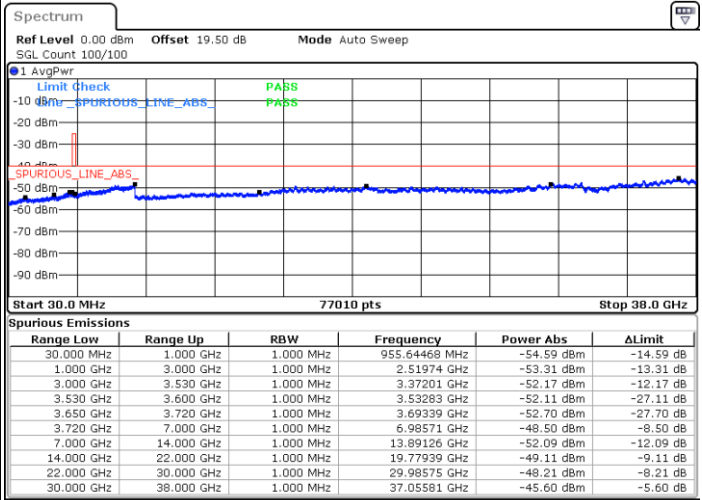

LTE Band 48 / 20MHz

QPSK

Lowest Channel / 1RB0

Lowest Channel / 1RBmax

Date: 23.MAR.2023 20:04:41

Date: 30.MAR.2023 12:31:32

Lowest Channel / FullIRB

N/A

Date: 23.MAR.2023 19:52:26

LTE Band 48 / 20MHz

QPSK

Middle Channel / 1RB0

Middle Channel / 1RBmax

Date: 30.MAR.2023 12:33:26

Date: 30.MAR.2023 12:35:16

Middle Channel / FullIRB

N/A

Date: 23.MAR.2023 19:53:48

LTE Band 48 / 20MHz

QPSK

Highest Channel / 1RB0

Highest Channel / 1RBmax

Date: 23.MAR.2023 20:12:52

Date: 23.MAR.2023 20:25:05

Highest Channel / FullIRB

N/A

Date: 23.MAR.2023 20:00:36

LTE Band 48 / 5MHz

16QAM

Lowest Channel / 1RB0

Lowest Channel / 1RBmax

Date: 23.MAR.2023 18:00:22