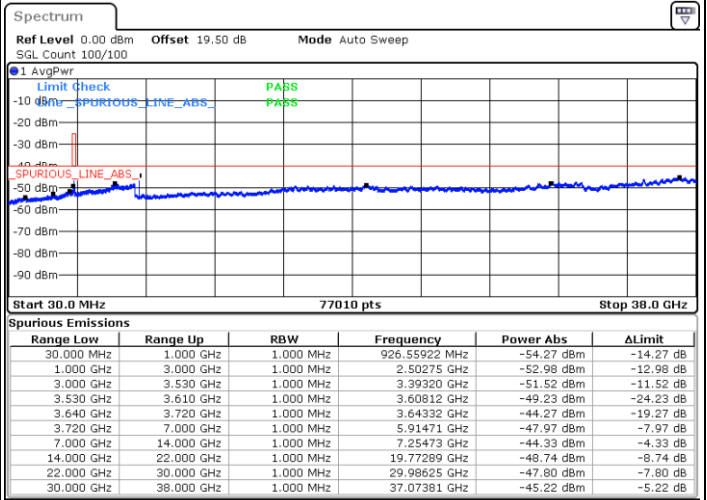

Highest Channel / 1RB0

Highest Channel / 1RBmax

Date: 23.MAR.2023 20:11:30

Date: 23.MAR.2023 20:23:43

Highest Channel / FullIRB

N/A

Date: 23.MAR.2023 19:59:14

LTE Band 48 / 5MHz

64QAM

Lowest Channel / 1RB0

Lowest Channel / 1RBmax

Date: 23.MAR.2023 18:01:43

Date: 23.MAR.2023 18:26:21

Lowest Channel / FullRB

N/A

Date: 23.MAR.2023 18:14:02

LTE Band 48 / 5MHz

64QAM

Middle Channel / 1RB0

Middle Channel / 1RBmax

Date: 23.MAR.2023 18:03:05

Date: 23.MAR.2023 18:27:43

Middle Channel / FullIRB

N/A

Date: 23.MAR.2023 18:15:25

LTE Band 48 / 5MHz

64QAM

Highest Channel / 1RB0

Highest Channel / 1RBmax

Date: 23.MAR.2023 18:09:55

Date: 23.MAR.2023 18:34:44

Highest Channel / FullIRB