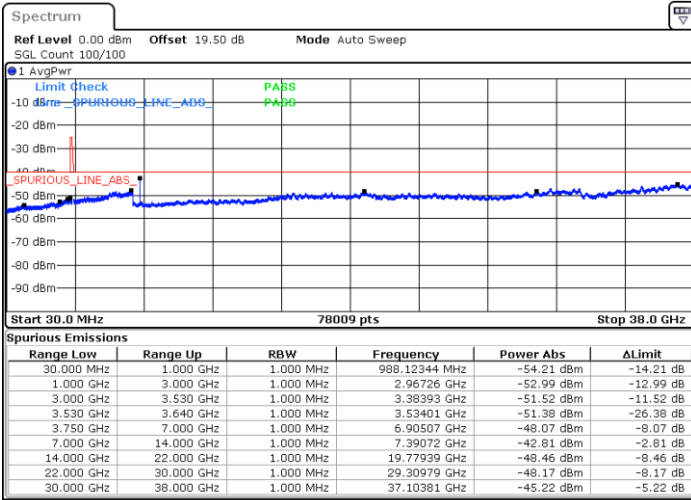

Date: 23.MAR.2023 18:18:10

LTE Band 48 / 5MHz

QPSK

Highest Channel / 1RB0

Highest Channel / 1RBmax

Date: 23.MAR.2023 18:07:09

Date: 23.MAR.2023 18:32:00

Highest Channel / FullIRB

N/A

Date: 23.MAR.2023 18:19:32

LTE Band 48 / 10MHz

QPSK

Lowest Channel / 1RB0

Lowest Channel / 1RBmax

Date: 23.MAR.2023 18:38:52

Date: 23.MAR.2023 19:03:22