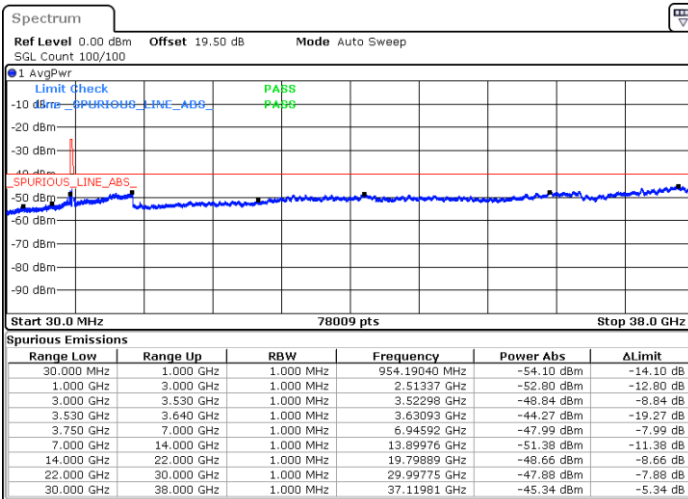

Lowest Channel / FullIRB

N/A

Date: 23.MAR.2023 18:51:07

LTE Band 48 / 10MHz

QPSK

MiddleChannel / 1RB0

Middle Channel / 1RBmax

Date: 23.MAR.2023 18:40:13

Date: 30.MAR.2023 12:20:09

Middle Channel / FullIRB

N/A

Date: 23.MAR.2023 18:52:28

LTE Band 48 / 10MHz

QPSK

Highest Channel / 1RB0

Highest Channel / 1RBmax

Date: 23.MAR.2023 18:47:02

Date: 23.MAR.2023 19:11:33

Highest Channel / FullIRB

N/A

Date: 23.MAR.2023 18:59:16

LTE Band 48 / 15MHz

QPSK

Lowest Channel / 1RB0

Lowest Channel / 1RBmax

Date: 23.MAR.2023 19:12:56

Date: 23.MAR.2023 19:37:25

Lowest Channel / FullIRB

N/A

Date: 23.MAR.2023 19:25:10

LTE Band 48 / 15MHz

QPSK