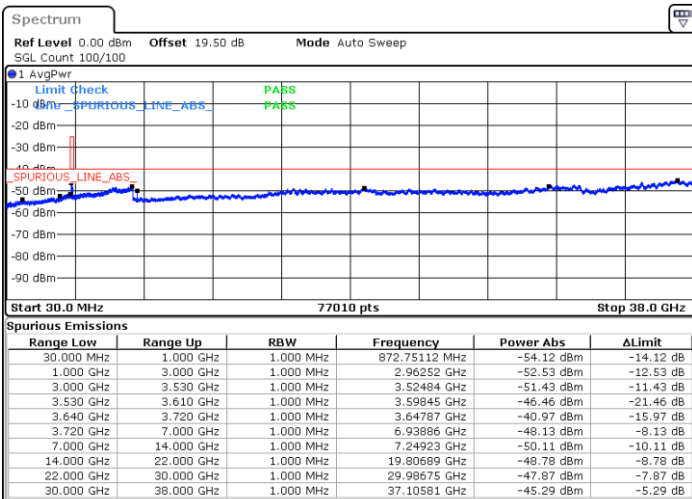

LTE Band 48 / 5MHz

QPSK

Middle Channel / 1RB0

Middle Channel / 1RBmax

Date: 30.MAR.2023 12:14:40

Date: 30.MAR.2023 12:16:30

Middle Channel / FullIRB

N/A

Date: 23.MAR.2023 18:18:10

LTE Band 48 / 5MHz

QPSK

Highest Channel / 1RB0

Highest Channel / 1RBmax

Date: 23.MAR.2023 18:07:09

Date: 23.MAR.2023 18:32:00

Highest Channel / FullIRB