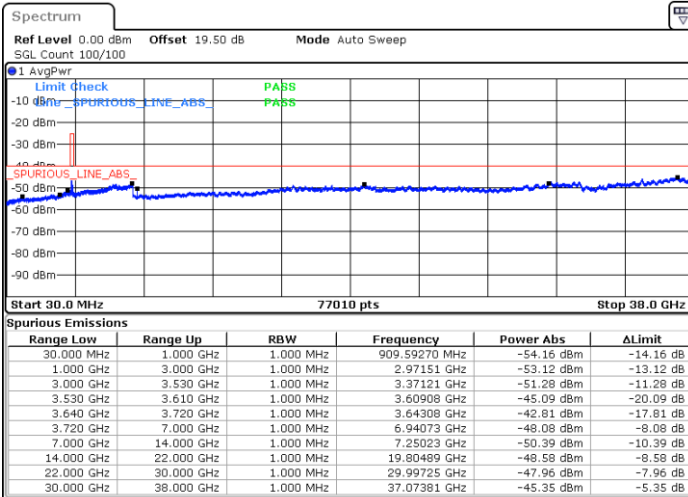

Highest Channel / FullIRB

N/A

Date: 23.MAR.2023 20:00:36

LTE Band 48 / 5MHz

16QAM

Lowest Channel / 1RB0

Lowest Channel / 1RBmax

Date: 23.MAR.2023 18:00:22

Date: 23.MAR.2023 18:24:59

Lowest Channel / FullIRB

N/A

Date: 23.MAR.2023 18:12:41

LTE Band 48 / 5MHz

16QAM

Middle Channel / 1RB0

Middle Channel / 1RBmax

Date: 23.MAR.2023 18:04:26

Date: 23.MAR.2023 18:29:05

Middle Channel / FullIRB

N/A

Date: 23.MAR.2023 18:16:49

LTE Band 48 / 5MHz

16QAM

Highest Channel / 1RB0

Highest Channel / 1RBmax

Date: 23.MAR.2023 18:08:31

Date: 23.MAR.2023 18:33:23

Highest Channel / FullIRB

N/A

Date: 23.MAR.2023 18:20:54

LTE Band 48 / 10MHz

16QAM