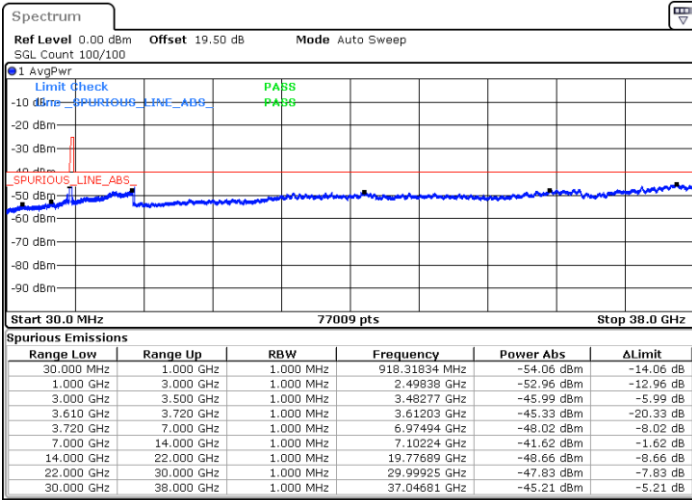

Middle Channel / 1RB0

Middle Channel / 1RBmax

Date: 30.MAR.2023 12:27:34

Date: 23.MAR.2023 19:44:14

Middle Channel / FullIRB

N/A

Date: 23.MAR.2023 19:31:59

LTE Band 48 / 15MHz

QPSK

Highest Channel / 1RB0

Highest Channel / 1RBmax

Date: 23.MAR.2023 19:21:05

Date: 23.MAR.2023 19:45:37

Highest Channel / FullIRB

N/A

Date: 23.MAR.2023 19:33:20

LTE Band 48 / 20MHz

QPSK

Lowest Channel / 1RB0

Lowest Channel / 1RBmax

Date: 23.MAR.2023 20:04:41

Date: 30.MAR.2023 12:31:32

Lowest Channel / FullIRB

N/A