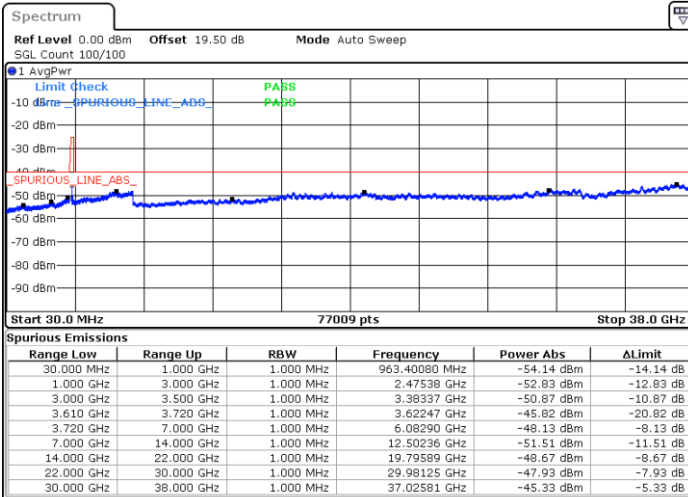

Highest Channel / 1RBmax

Date: 23.MAR.2023 18:08:31

Date: 23.MAR.2023 18:33:23

Highest Channel / FullIRB

N/A

Date: 23.MAR.2023 18:20:54

LTE Band 48 / 10MHz

16QAM

Lowest Channel / 1RB0

Lowest Channel / 1RBmax

Date: 23.MAR.2023 18:37:29

Date: 23.MAR.2023 19:02:01

Lowest Channel / FullIRB

N/A

Date: 23.MAR.2023 18:49:45

LTE Band 48 / 10MHz

LTE Band 48 / 10MHz

16QAM

Highest Channel / 1RB0

Highest Channel / 1RBmax

Date: 23.MAR.2023 18:45:40

Date: 23.MAR.2023 19:10:11

Highest Channel / FullIRB

N/A