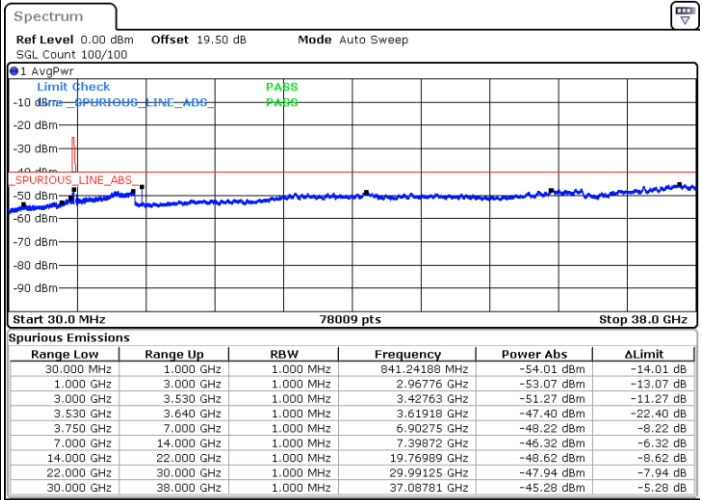

Middle Channel / FullIRB

N/A

Date: 23.MAR.2023 19:30:36

LTE Band 48 / 15MHz

16QAM

Highest Channel / 1RB0

Highest Channel / 1RBmax

Date: 23.MAR.2023 19:22:26

Date: 23.MAR.2023 19:46:59

Highest Channel / FullIRB

N/A

Date: 23.MAR.2023 19:34:42

LTE Band 48 / 20MHz

16QAM

Lowest Channel / 1RB0

Lowest Channel / 1RBmax