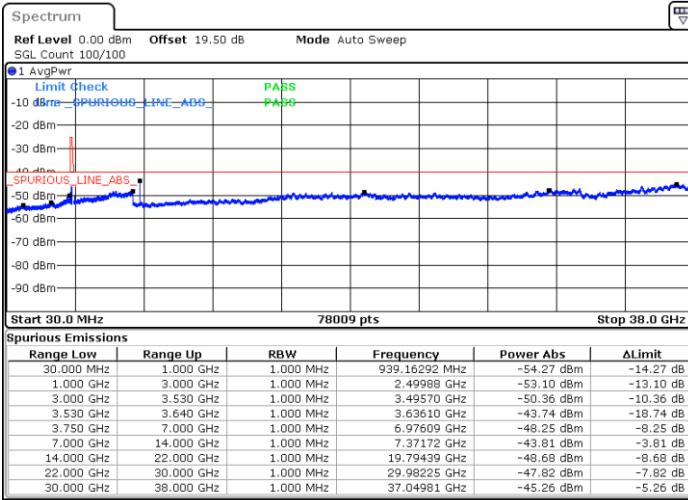

Middle Channel / FullIRB

N/A

Date: 23.MAR.2023 19:30:36

LTE Band 48 / 15MHz

16QAM

Highest Channel / 1RB0

Highest Channel / 1RBmax

Date: 23.MAR.2023 19:22:26

Date: 23.MAR.2023 19:46:59

Highest Channel / FullIRB

N/A

Date: 23.MAR.2023 19:34:42

LTE Band 48 / 20MHz

16QAM

Lowest Channel / 1RB0

Lowest Channel / 1RBmax