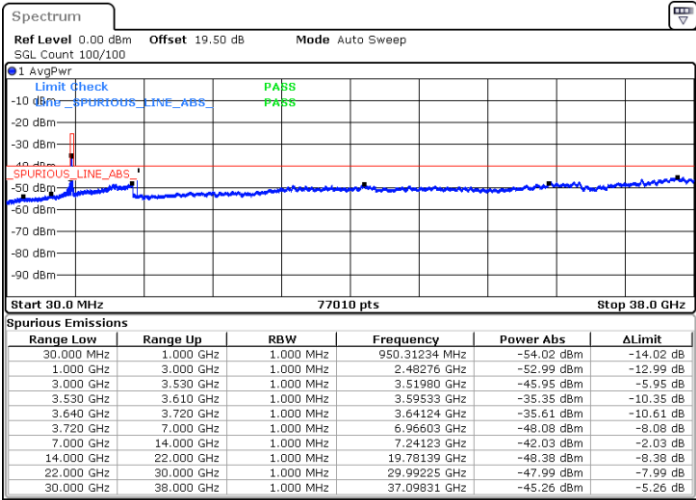

N/A

Date: 23.MAR.2023 18:19:32

LTE Band 48 / 10MHz

QPSK

Lowest Channel / 1RB0

Lowest Channel / 1RBmax

Date: 23.MAR.2023 18:38:52

Date: 23.MAR.2023 19:03:22

Lowest Channel / FullIRB

N/A

Date: 23.MAR.2023 18:51:07

LTE Band 48 / 10MHz

QPSK

MiddleChannel / 1RB0

Middle Channel / 1RBmax

Date: 23.MAR.2023 18:40:13

Date: 30.MAR.2023 12:20:09

Middle Channel / FullIRB

N/A

Date: 23.MAR.2023 18:52:28

LTE Band 48 / 10MHz

QPSK

Highest Channel / 1RB0

Highest Channel / 1RBmax

Date: 23.MAR.2023 18:47:02

Date: 23.MAR.2023 19:11:33

Highest Channel / FullIRB

N/A

Date: 23.MAR.2023 18:59:16

LTE Band 48 / 15MHz

QPSK

Lowest Channel / 1RB0