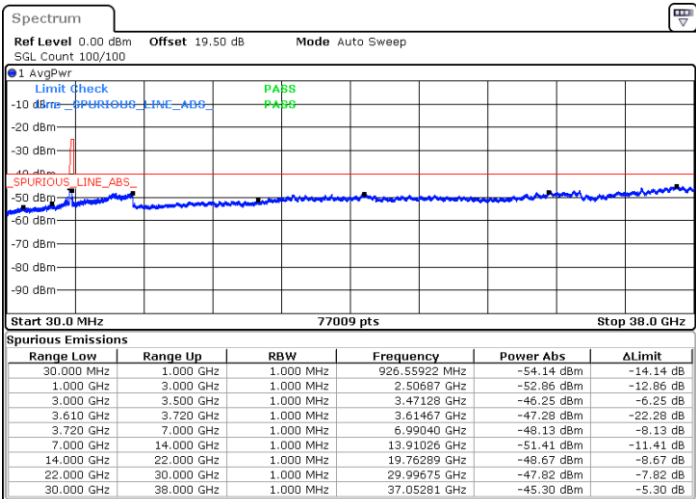

Date: 23.MAR.2023 18:18:10

LTE Band 48 / 5MHz

QPSK

Highest Channel / 1RB0

Highest Channel / 1RBmax

Date: 23.MAR.2023 18:07:09

Date: 23.MAR.2023 18:32:00

Highest Channel / FullIRB

N/A

Date: 23.MAR.2023 18:19:32

LTE Band 48 / 10MHz

QPSK

Lowest Channel / 1RB0

Lowest Channel / 1RBmax

Date: 23.MAR.2023 18:38:52

Date: 23.MAR.2023 19:03:22

Lowest Channel / FullIRB

N/A

Date: 23.MAR.2023 18:51:07

LTE Band 48 / 10MHz

QPSK

MiddleChannel / 1RB0

Middle Channel / 1RBmax

Date: 23.MAR.2023 18:40:13

Date: 30.MAR.2023 12:20:09

Middle Channel / FullIRB

N/A

Date: 23.MAR.2023 18:52:28

LTE Band 48 / 10MHz

QPSK

Highest Channel / 1RB0

Highest Channel / 1RBmax