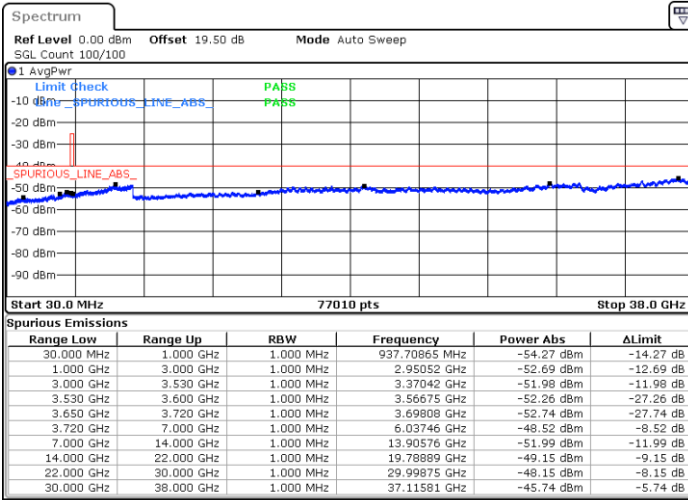

LTE Band 48 / 20MHz

QPSK

Lowest Channel / 1RB0

Lowest Channel / 1RBmax

Date: 23.MAR.2023 20:04:41

Date: 30.MAR.2023 12:31:32

Lowest Channel / FullIRB

N/A

Date: 23.MAR.2023 19:52:26

LTE Band 48 / 20MHz

QPSK

Middle Channel / 1RB0

Middle Channel / 1RBmax

Date: 30.MAR.2023 12:33:26

Date: 30.MAR.2023 12:35:16

Middle Channel / FullIRB

N/A

Date: 23.MAR.2023 19:53:48

LTE Band 48 / 20MHz

QPSK

Highest Channel / 1RB0

Highest Channel / 1RBmax

Date: 23.MAR.2023 20:12:52

Date: 23.MAR.2023 20:25:05

Highest Channel / FullIRB

N/A

Date: 23.MAR.2023 20:00:36

LTE Band 48 / 5MHz

16QAM

Lowest Channel / 1RB0

Lowest Channel / 1RBmax

Date: 23.MAR.2023 18:00:22