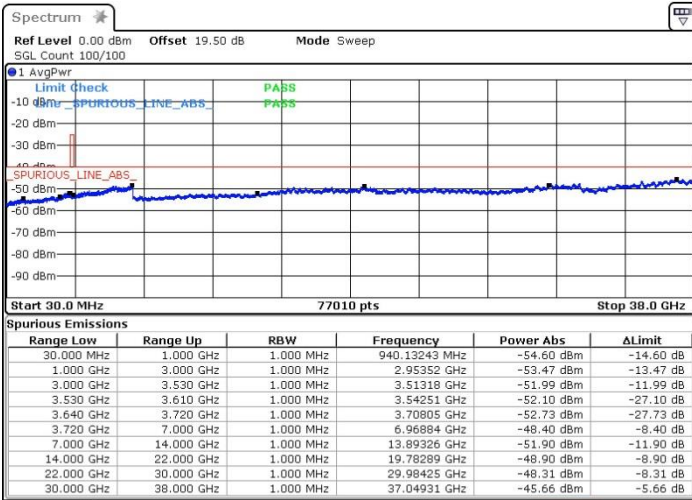

LTE Band 48 / 5MHz

QPSK

Middle Channel / 1RB0

Middle Channel / 1RBmax

Date: 30.MAR.2023 12:14:40

Date: 30.MAR.2023 12:16:30

Middle Channel / FullIRB

N/A

Date: 23.MAR.2023 18:18:10

LTE Band 48 / 5MHz

QPSK

Highest Channel / 1RB0

Highest Channel / 1RBmax

Date: 23.MAR.2023 18:07:09

Date: 23.MAR.2023 18:32:00

Highest Channel / FullIRB