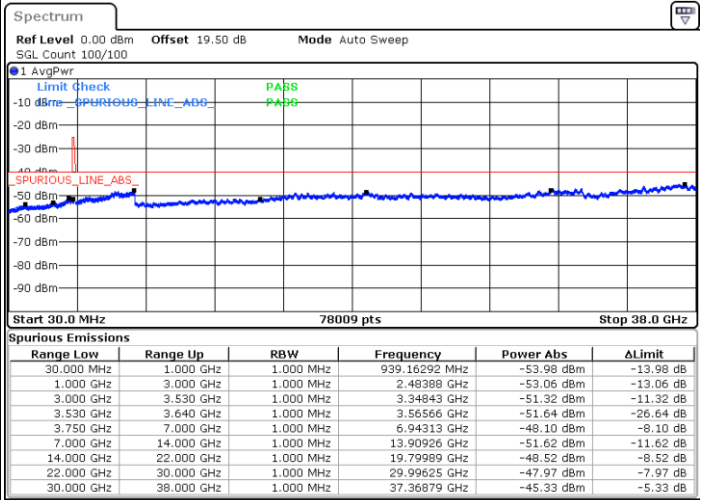

LTE Band 48 / 5MHz

64QAM

Middle Channel / 1RB0

Middle Channel / 1RBmax

Date: 23.MAR.2023 18:03:05

Date: 23.MAR.2023 18:27:43

Middle Channel / FullIRB

N/A

Date: 23.MAR.2023 18:15:25

LTE Band 48 / 5MHz

64QAM

Highest Channel / 1RB0

Highest Channel / 1RBmax

Date: 23.MAR.2023 18:09:55

Date: 23.MAR.2023 18:34:44

Highest Channel / FullIRB