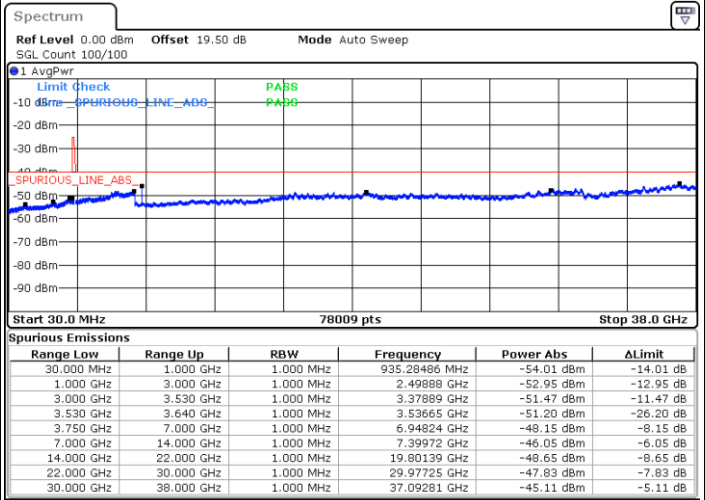

Date: 23.MAR.2023 18:18:10

LTE Band 48 / 5MHz

QPSK

Highest Channel / 1RB0

Highest Channel / 1RBmax

Date: 23.MAR.2023 18:07:09

Date: 23.MAR.2023 18:32:00

Highest Channel / FullIRB

N/A

Date: 23.MAR.2023 18:19:32

LTE Band 48 / 10MHz

QPSK

Lowest Channel / 1RB0

Lowest Channel / 1RBmax

Date: 23.MAR.2023 18:38:52

Date: 23.MAR.2023 19:03:22