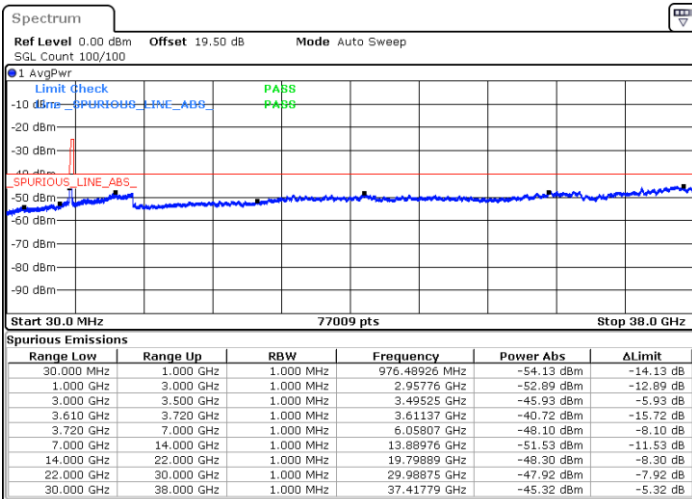

QPSK

Highest Channel / 1RB0

Highest Channel / 1RBmax

Date: 23.MAR.2023 19:21:05

Date: 23.MAR.2023 19:45:37

Highest Channel / FullIRB

N/A

Date: 23.MAR.2023 19:33:20

LTE Band 48 / 20MHz

QPSK

Lowest Channel / 1RB0

Lowest Channel / 1RBmax

Date: 23.MAR.2023 20:04:41

Date: 30.MAR.2023 12:31:32

Lowest Channel / FullIRB

N/A

Date: 23.MAR.2023 19:52:26

LTE Band 48 / 20MHz

QPSK

Middle Channel / 1RB0

Middle Channel / 1RBmax

Date: 30.MAR.2023 12:33:26

Date: 30.MAR.2023 12:35:16

Middle Channel / FullIRB