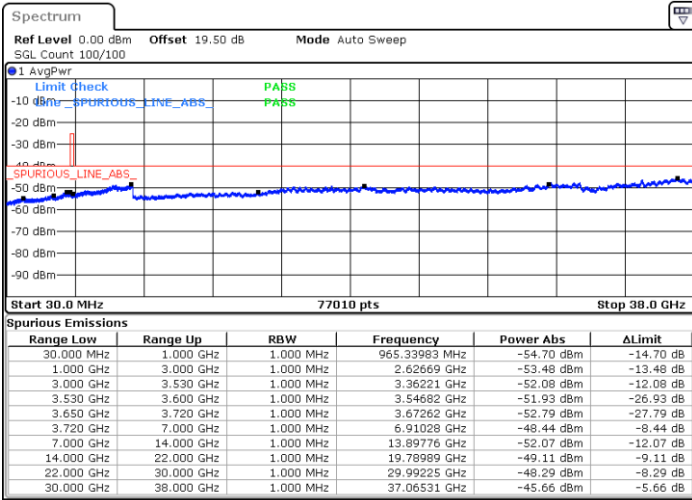

Date: 23.MAR.2023 18:47:02

Date: 23.MAR.2023 19:11:33

Highest Channel / FullIRB

N/A

Date: 23.MAR.2023 18:59:16

LTE Band 48 / 15MHz

QPSK

Lowest Channel / 1RB0

Lowest Channel / 1RBmax

Date: 23.MAR.2023 19:12:56

Date: 23.MAR.2023 19:37:25

Lowest Channel / FullIRB

N/A

Date: 23.MAR.2023 19:25:10

LTE Band 48 / 15MHz

QPSK

Middle Channel / 1RB0

Middle Channel / 1RBmax

Date: 30.MAR.2023 12:27:34

Date: 23.MAR.2023 19:44:14

Middle Channel / FullIRB

N/A

Date: 23.MAR.2023 19:31:59

LTE Band 48 / 15MHz

QPSK

Highest Channel / 1RB0

Highest Channel / 1RBmax

Date: 23.MAR.2023 19:21:05

Date: 23.MAR.2023 19:45:37

Highest Channel / FullIRB

N/A

Date: 23.MAR.2023 19:33:20