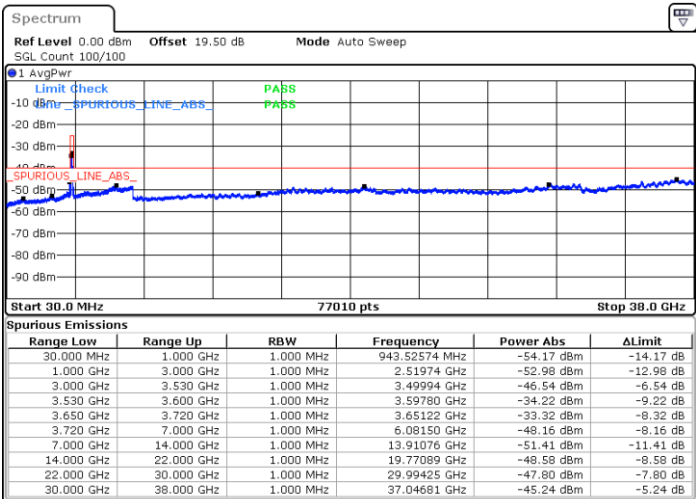

Date: 23.MAR.2023 18:57:54

LTE Band 48 / 15MHz

16QAM

Lowest Channel / 1RB0

Lowest Channel / 1RBmax

Date: 23.MAR.2023 19:14:18

Date: 23.MAR.2023 19:38:47

Lowest Channel / FullRB

N/A

Date: 23.MAR.2023 19:26:31

LTE Band 48 / 15MHz

16QAM

Middle Channel / 1RB0

Middle Channel / 1RBmax

Date: 30.MAR.2023 12:25:51

Date: 30.MAR.2023 12:29:09

Middle Channel / FullIRB

N/A

Date: 23.MAR.2023 19:30:36

LTE Band 48 / 15MHz

16QAM

Highest Channel / 1RB0

Highest Channel / 1RBmax

Date: 23.MAR.2023 19:22:26

Date: 23.MAR.2023 19:46:59

Highest Channel / FullIRB

N/A

Date: 23.MAR.2023 19:34:42

LTE Band 48 / 20MHz

16QAM

Lowest Channel / 1RB0

Lowest Channel / 1RBmax