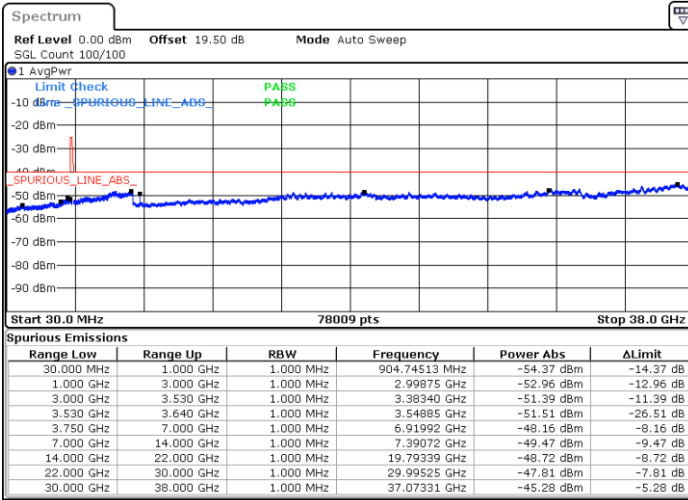

LTE Band 48 / 5MHz

64QAM

Middle Channel / 1RB0

Middle Channel / 1RBmax

Date: 23.MAR.2023 18:03:05

Date: 23.MAR.2023 18:27:43

Middle Channel / FullIRB

N/A

Date: 23.MAR.2023 18:15:25

LTE Band 48 / 5MHz

64QAM

Highest Channel / 1RB0

Highest Channel / 1RBmax

Date: 23.MAR.2023 18:09:55

Date: 23.MAR.2023 18:34:44

Highest Channel / FullIRB