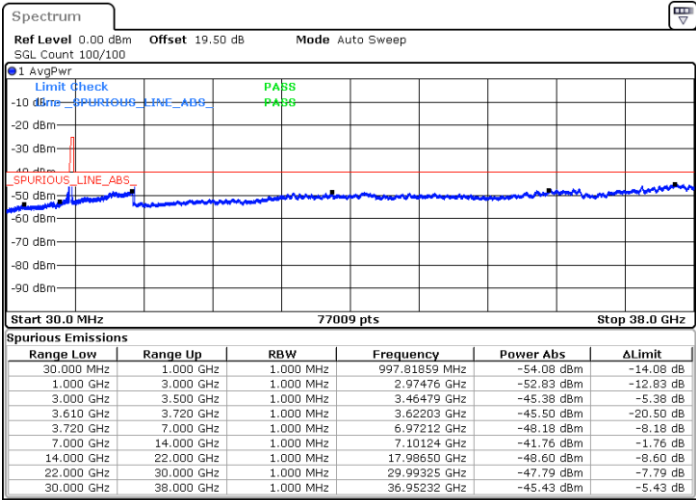

Date: 23.MAR.2023 18:18:10

LTE Band 48 / 5MHz

QPSK

Highest Channel / 1RB0

Highest Channel / 1RBmax

Date: 23.MAR.2023 18:07:09

Date: 23.MAR.2023 18:32:00

Highest Channel / FullIRB

N/A

Date: 23.MAR.2023 18:19:32

LTE Band 48 / 10MHz

QPSK

Lowest Channel / 1RB0

Lowest Channel / 1RBmax

Date: 23.MAR.2023 18:38:52

Date: 23.MAR.2023 19:03:22

Lowest Channel / FullIRB

N/A

Date: 23.MAR.2023 18:51:07

LTE Band 48 / 10MHz

QPSK

MiddleChannel / 1RB0

Middle Channel / 1RBmax

Date: 23.MAR.2023 18:40:13

Date: 30.MAR.2023 12:20:09

Middle Channel / FullIRB

N/A

Date: 23.MAR.2023 18:52:28

LTE Band 48 / 10MHz

QPSK

Highest Channel / 1RB0

Highest Channel / 1RBmax