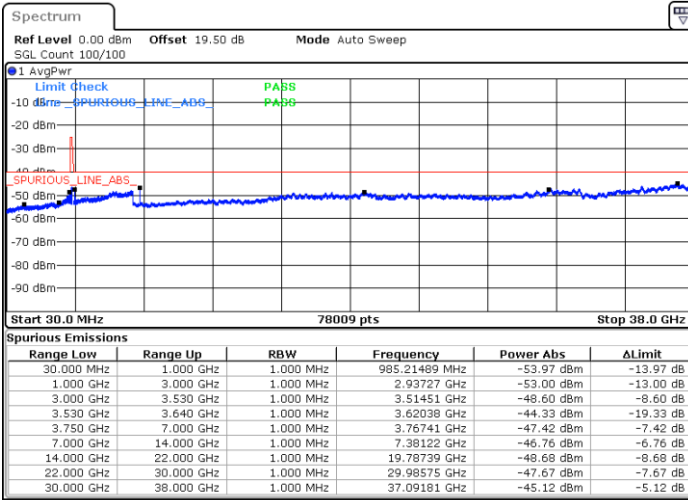

Lowest Channel / 1RB0

Lowest Channel / 1RBmax

Date: 23.MAR.2023 18:37:29

Date: 23.MAR.2023 19:02:01

Lowest Channel / FullIRB

N/A

Date: 23.MAR.2023 18:49:45

LTE Band 48 / 10MHz

16QAM

MiddleChannel / 1RB0

Middle Channel / 1RBmax

Date: 30.MAR.2023 12:23:54

Date: 30.MAR.2023 12:21:46

Middle Channel / FullIRB

N/A

Date: 23.MAR.2023 18:53:49

LTE Band 48 / 10MHz

16QAM

Highest Channel / 1RB0

Highest Channel / 1RBmax

Date: 23.MAR.2023 18:45:40

Date: 23.MAR.2023 19:10:11

Highest Channel / FullIRB

N/A