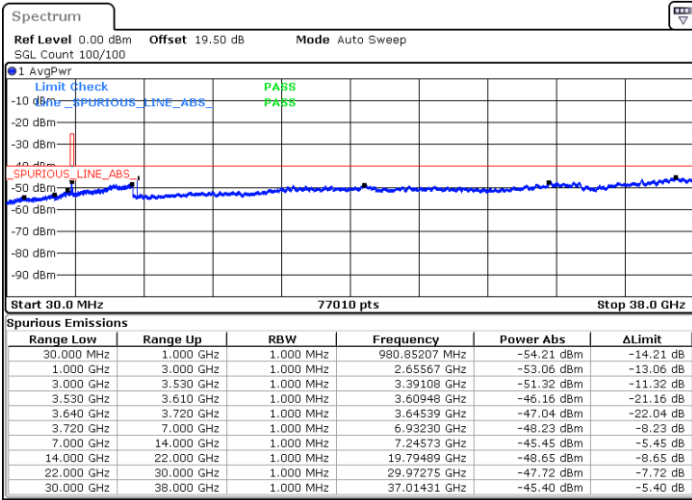

Highest Channel / 1RB0

Highest Channel / 1RBmax

Date: 23.MAR.2023 20:11:30

Date: 23.MAR.2023 20:23:43

Highest Channel / FullIRB

N/A

Date: 23.MAR.2023 19:59:14

LTE Band 48 / 5MHz

64QAM

Lowest Channel / 1RB0

Lowest Channel / 1RBmax

Date: 23.MAR.2023 18:01:43

Date: 23.MAR.2023 18:26:21

Lowest Channel / FullRB

N/A

Date: 23.MAR.2023 18:14:02

LTE Band 48 / 5MHz

64QAM

Middle Channel / 1RB0

Middle Channel / 1RBmax

Date: 23.MAR.2023 18:03:05

Date: 23.MAR.2023 18:27:43

Middle Channel / FullIRB

N/A

Date: 23.MAR.2023 18:15:25

LTE Band 48 / 5MHz

64QAM

Highest Channel / 1RB0

Highest Channel / 1RBmax

Date: 23.MAR.2023 18:09:55

Date: 23.MAR.2023 18:34:44

Highest Channel / FullIRB