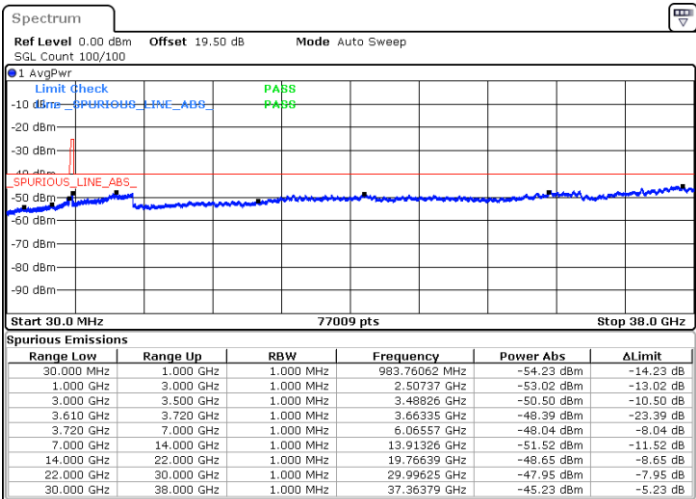

LTE Band 48 / 10MHz

16QAM

Highest Channel / 1RB0

Highest Channel / 1RBmax

Date: 23.MAR.2023 18:45:40

Date: 23.MAR.2023 19:10:11

Highest Channel / FullIRB

N/A

Date: 23.MAR.2023 18:57:54

LTE Band 48 / 15MHz

16QAM

Lowest Channel / 1RB0

Lowest Channel / 1RBmax

Date: 23.MAR.2023 19:14:18

Date: 23.MAR.2023 19:38:47

Lowest Channel / FullRB

N/A

Date: 23.MAR.2023 19:26:31

LTE Band 48 / 15MHz

16QAM

Middle Channel / 1RB0

Middle Channel / 1RBmax

Date: 30.MAR.2023 12:25:51

Date: 30.MAR.2023 12:29:09

Middle Channel / FullIRB

N/A

Date: 23.MAR.2023 19:30:36

LTE Band 48 / 15MHz

16QAM

Highest Channel / 1RB0

Highest Channel / 1RBmax

Date: 23.MAR.2023 19:22:26