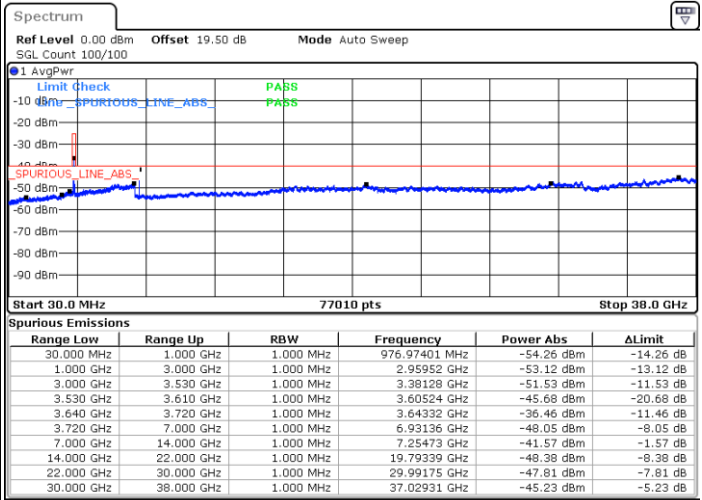

Highest Channel / FullIRB

N/A

Date: 23.MAR.2023 20:00:36

LTE Band 48 / 5MHz

16QAM

Lowest Channel / 1RB0

Lowest Channel / 1RBmax

Date: 23.MAR.2023 18:00:22

Date: 23.MAR.2023 18:24:59

Lowest Channel / FullIRB

N/A

Date: 23.MAR.2023 18:12:41

LTE Band 48 / 5MHz

16QAM

Middle Channel / 1RB0

Middle Channel / 1RBmax

Date: 23.MAR.2023 18:04:26

Date: 23.MAR.2023 18:29:05

Middle Channel / FullIRB

N/A

Date: 23.MAR.2023 18:16:49

LTE Band 48 / 5MHz

16QAM

Highest Channel / 1RB0

Highest Channel / 1RBmax

Date: 23.MAR.2023 18:08:31

Date: 23.MAR.2023 18:33:23

Highest Channel / FullIRB

N/A

Date: 23.MAR.2023 18:20:54

LTE Band 48 / 10MHz

16QAM