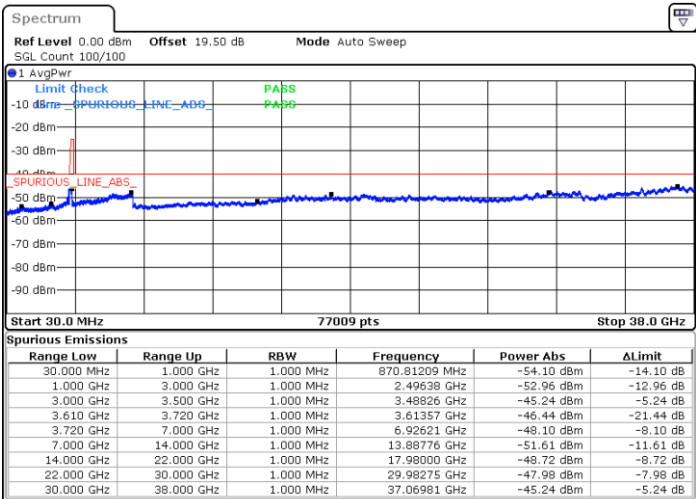

Date: 23.MAR.2023 18:47:02

Date: 23.MAR.2023 19:11:33

Highest Channel / FullIRB

N/A

Date: 23.MAR.2023 18:59:16

LTE Band 48 / 15MHz

QPSK

Lowest Channel / 1RB0

Lowest Channel / 1RBmax

Date: 23.MAR.2023 19:12:56

Date: 23.MAR.2023 19:37:25

Lowest Channel / FullIRB

N/A

Date: 23.MAR.2023 19:25:10

LTE Band 48 / 15MHz

QPSK

Middle Channel / 1RB0

Middle Channel / 1RBmax

Date: 30.MAR.2023 12:27:34

Date: 23.MAR.2023 19:44:14

Middle Channel / FullIRB

N/A

Date: 23.MAR.2023 19:31:59

LTE Band 48 / 15MHz