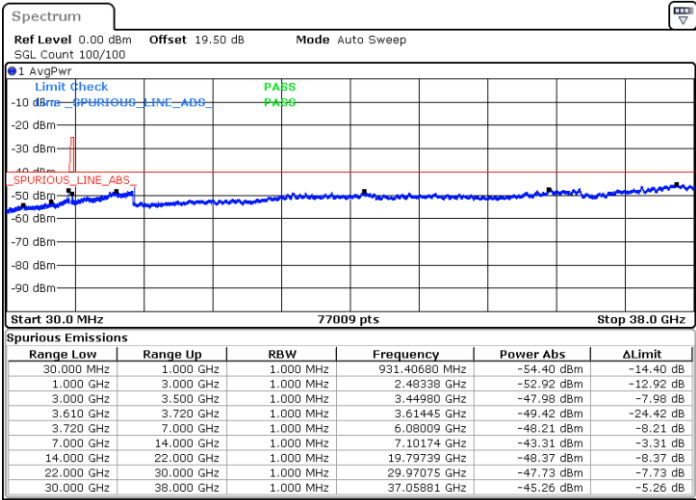

LTE Band 48 / 10MHz

16QAM

Highest Channel / 1RB0

Highest Channel / 1RBmax

Date: 23.MAR.2023 18:45:40

Date: 23.MAR.2023 19:10:11

Highest Channel / FullIRB

N/A

Date: 23.MAR.2023 18:57:54

LTE Band 48 / 15MHz

16QAM

Lowest Channel / 1RB0

Lowest Channel / 1RBmax

Date: 23.MAR.2023 19:14:18

Date: 23.MAR.2023 19:38:47

Lowest Channel / FullRB

N/A

Date: 23.MAR.2023 19:26:31

LTE Band 48 / 15MHz

16QAM

Middle Channel / 1RB0

Middle Channel / 1RBmax

Date: 30.MAR.2023 12:25:51

Date: 30.MAR.2023 12:29:09

Middle Channel / FullIRB

N/A

Date: 23.MAR.2023 19:30:36

LTE Band 48 / 15MHz

16QAM

Highest Channel / 1RB0

Highest Channel / 1RBmax

Date: 23.MAR.2023 19:22:26