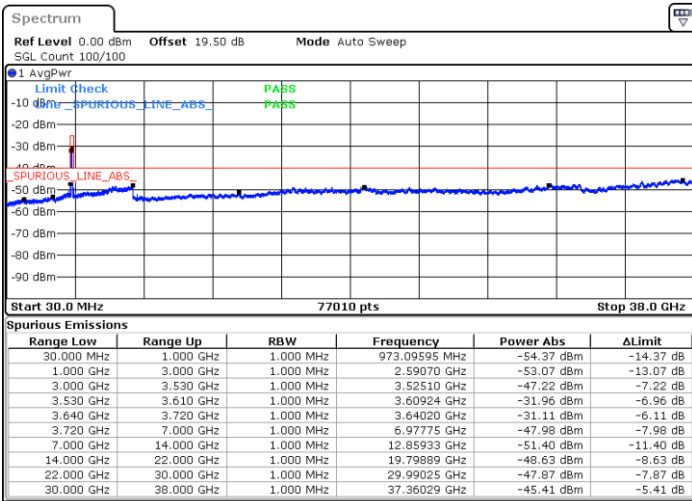

Lowest Channel / 1RB0

Lowest Channel / 1RBmax

Date: 23.MAR.2023 18:37:29

Date: 23.MAR.2023 19:02:01

Lowest Channel / FullIRB

N/A

Date: 23.MAR.2023 18:49:45

LTE Band 48 / 10MHz

16QAM

MiddleChannel / 1RB0

Middle Channel / 1RBmax

Date: 30.MAR.2023 12:23:54

Date: 30.MAR.2023 12:21:46

Middle Channel / FullIRB

N/A

Date: 23.MAR.2023 18:53:49

LTE Band 48 / 10MHz

16QAM

Highest Channel / 1RB0

Highest Channel / 1RBmax

Date: 23.MAR.2023 18:45:40

Date: 23.MAR.2023 19:10:11

Highest Channel / FullIRB

N/A