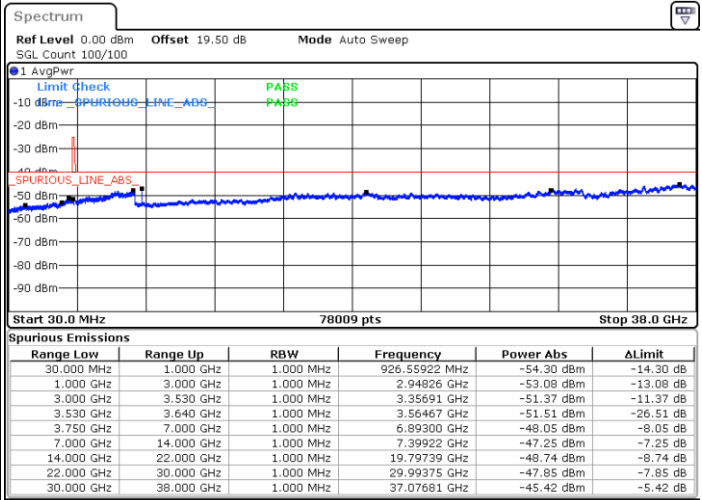

Date: 23.MAR.2023 18:24:59

Lowest Channel / FullIRB

N/A

Date: 23.MAR.2023 18:12:41

LTE Band 48 / 5MHz

16QAM

Middle Channel / 1RB0

Middle Channel / 1RBmax

Date: 23.MAR.2023 18:04:26

Date: 23.MAR.2023 18:29:05

Middle Channel / FullIRB

N/A

Date: 23.MAR.2023 18:16:49

LTE Band 48 / 5MHz

16QAM

Highest Channel / 1RB0

Highest Channel / 1RBmax

Date: 23.MAR.2023 18:08:31

Date: 23.MAR.2023 18:33:23

Highest Channel / FullIRB

N/A

Date: 23.MAR.2023 18:20:54

LTE Band 48 / 10MHz

16QAM

Lowest Channel / 1RB0

Lowest Channel / 1RBmax

Date: 23.MAR.2023 18:37:29

Date: 23.MAR.2023 19:02:01

Lowest Channel / FullIRB

N/A

Date: 23.MAR.2023 18:49:45

LTE Band 48 / 10MHz