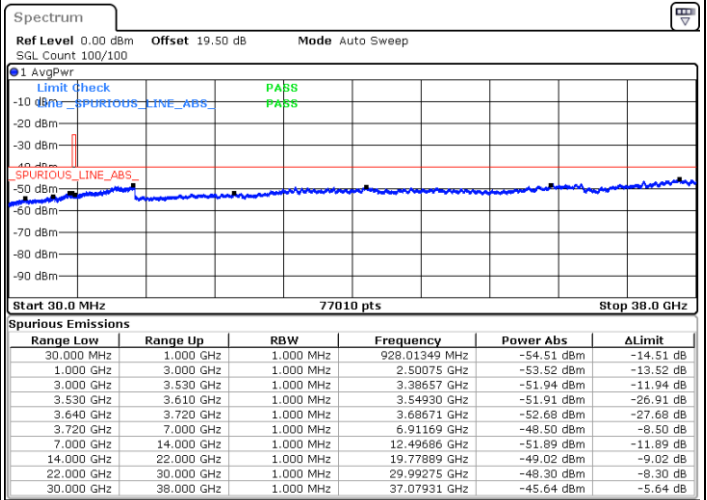

LTE Band 48 / 5MHz

QPSK

Middle Channel / 1RB0

Middle Channel / 1RBmax

Date: 30.MAR.2023 12:14:40

Date: 30.MAR.2023 12:16:30

Middle Channel / FullIRB

N/A

Date: 23.MAR.2023 18:18:10

LTE Band 48 / 5MHz

QPSK

Highest Channel / 1RB0

Highest Channel / 1RBmax

Date: 23.MAR.2023 18:07:09

Date: 23.MAR.2023 18:32:00

Highest Channel / FullIRB

N/A

Date: 23.MAR.2023 18:19:32

LTE Band 48 / 10MHz

QPSK

Lowest Channel / 1RB0

Lowest Channel / 1RBmax

Date: 23.MAR.2023 18:38:52

Date: 23.MAR.2023 19:03:22