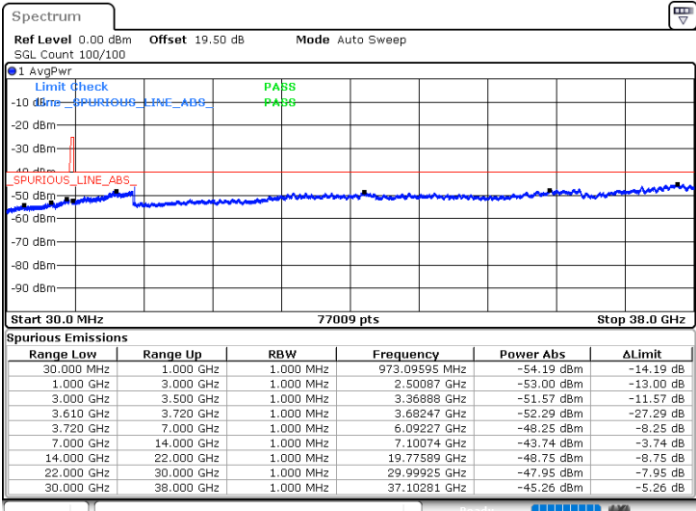

N/A

Date: 23.MAR.2023 19:53:48

LTE Band 48 / 20MHz

QPSK

Highest Channel / 1RB0

Highest Channel / 1RBmax

Date: 23.MAR.2023 20:12:52

Date: 23.MAR.2023 20:25:05

Highest Channel / FullIRB

N/A

Date: 23.MAR.2023 20:00:36

LTE Band 48 / 5MHz

16QAM

Lowest Channel / 1RB0

Lowest Channel / 1RBmax

Date: 23.MAR.2023 18:00:22

Date: 23.MAR.2023 18:24:59

Lowest Channel / FullIRB

N/A

Date: 23.MAR.2023 18:12:41

LTE Band 48 / 5MHz

16QAM

Middle Channel / 1RB0

Middle Channel / 1RBmax