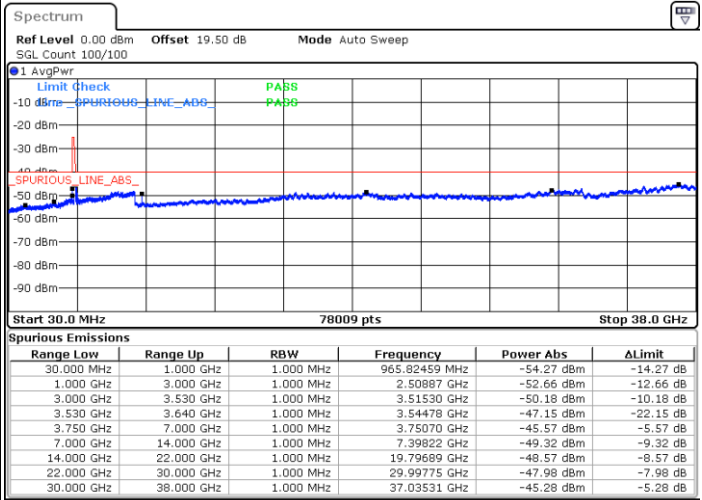

Date: 23.MAR.2023 19:52:26

LTE Band 48 / 20MHz

QPSK

Middle Channel / 1RB0

Middle Channel / 1RBmax

Date: 30.MAR.2023 12:33:26

Date: 30.MAR.2023 12:35:16

Middle Channel / FullIRB

N/A

Date: 23.MAR.2023 19:53:48

LTE Band 48 / 20MHz

QPSK

Highest Channel / 1RB0

Highest Channel / 1RBmax

Date: 23.MAR.2023 20:12:52

Date: 23.MAR.2023 20:25:05

Highest Channel / FullIRB

N/A

Date: 23.MAR.2023 20:00:36

LTE Band 48 / 5MHz

16QAM

Lowest Channel / 1RB0

Lowest Channel / 1RBmax

Date: 23.MAR.2023 18:00:22