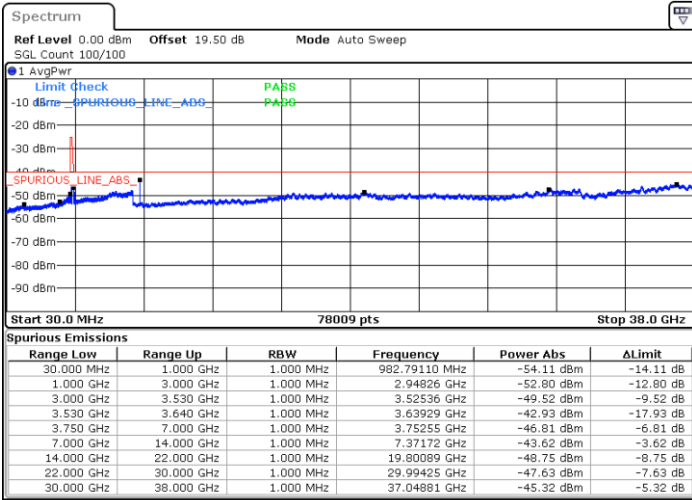

Lowest Channel / 1RBmax

Date: 23.MAR.2023 19:12:56

Date: 23.MAR.2023 19:37:25

Lowest Channel / FullIRB

N/A

Date: 23.MAR.2023 19:25:10

LTE Band 48 / 15MHz

QPSK

Middle Channel / 1RB0

Middle Channel / 1RBmax

Date: 30.MAR.2023 12:27:34

Date: 23.MAR.2023 19:44:14

Middle Channel / FullIRB

N/A

Date: 23.MAR.2023 19:31:59

LTE Band 48 / 15MHz

QPSK

Highest Channel / 1RB0

Highest Channel / 1RBmax

Date: 23.MAR.2023 19:21:05

Date: 23.MAR.2023 19:45:37

Highest Channel / FullIRB

N/A

Date: 23.MAR.2023 19:33:20

LTE Band 48 / 20MHz

QPSK

Lowest Channel / 1RB0

Lowest Channel / 1RBmax

Date: 23.MAR.2023 20:04:41

Date: 30.MAR.2023 12:31:32

Lowest Channel / FullIRB

N/A