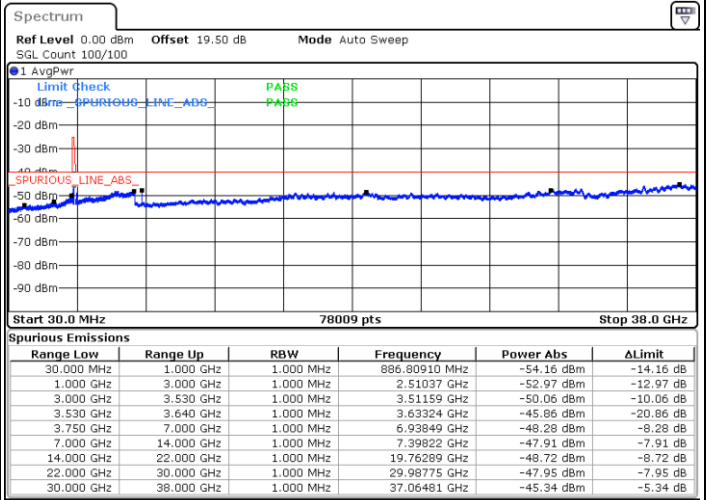

Date: 23.MAR.2023 19:46:59

Highest Channel / FullIRB

N/A

Date: 23.MAR.2023 19:34:42

LTE Band 48 / 20MHz

16QAM

Lowest Channel / 1RB0

Lowest Channel / 1RBmax

Date: 23.MAR.2023 20:03:19

Date: 23.MAR.2023 20:15:35

Lowest Channel / FullIRB

N/A

Date: 23.MAR.2023 19:51:04

LTE Band 48 / 20MHz

16QAM

Middle Channel / 1RB0

Middle Channel / 1RBmax

Date: 23.MAR.2023 20:07:25

Date: 23.MAR.2023 20:19:39

Middle Channel / FullIRB

N/A

Date: 23.MAR.2023 19:55:10

LTE Band 48 / 20MHz

16QAM

Highest Channel / 1RB0

Highest Channel / 1RBmax

Date: 23.MAR.2023 20:11:30

Date: 23.MAR.2023 20:23:43

Highest Channel / FullIRB

N/A

Date: 23.MAR.2023 19:59:14

LTE Band 48 / 5MHz