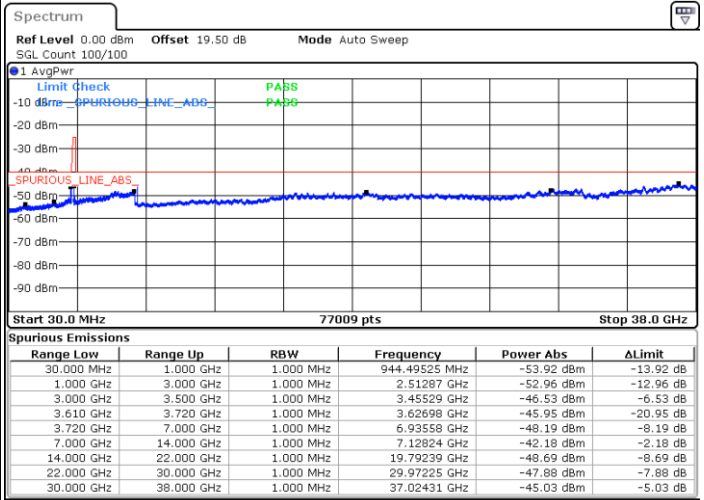

Date: 30.MAR.2023 12:20:09

Middle Channel / FullIRB

N/A

Date: 23.MAR.2023 18:52:28

LTE Band 48 / 10MHz

QPSK

Highest Channel / 1RB0

Highest Channel / 1RBmax

Date: 23.MAR.2023 18:47:02

Date: 23.MAR.2023 19:11:33

Highest Channel / FullIRB

N/A

Date: 23.MAR.2023 18:59:16

LTE Band 48 / 15MHz

QPSK

Lowest Channel / 1RB0

Lowest Channel / 1RBmax

Date: 23.MAR.2023 19:12:56

Date: 23.MAR.2023 19:37:25

Lowest Channel / FullIRB

N/A

Date: 23.MAR.2023 19:25:10

LTE Band 48 / 15MHz

QPSK