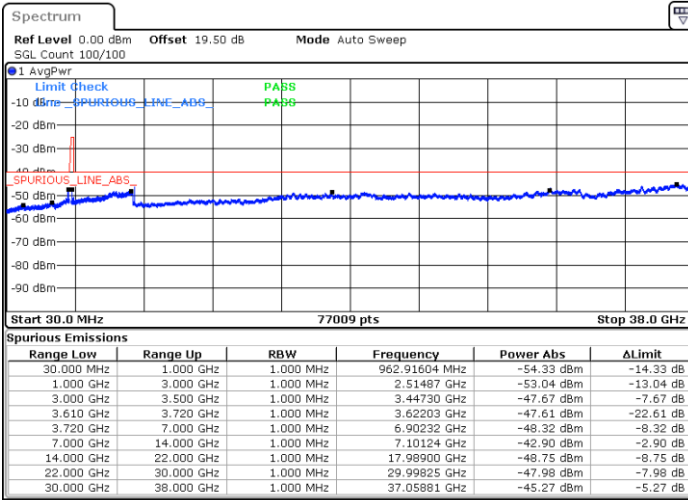

Date: 23.MAR.2023 18:04:26

Date: 23.MAR.2023 18:29:05

Middle Channel / FullIRB

N/A

Date: 23.MAR.2023 18:16:49

LTE Band 48 / 5MHz

16QAM

Highest Channel / 1RB0

Highest Channel / 1RBmax

Date: 23.MAR.2023 18:08:31

Date: 23.MAR.2023 18:33:23

Highest Channel / FullIRB

N/A

Date: 23.MAR.2023 18:20:54

LTE Band 48 / 10MHz

16QAM

Lowest Channel / 1RB0

Lowest Channel / 1RBmax

Date: 23.MAR.2023 18:37:29

Date: 23.MAR.2023 19:02:01

Lowest Channel / FullIRB

N/A

Date: 23.MAR.2023 18:49:45

LTE Band 48 / 10MHz