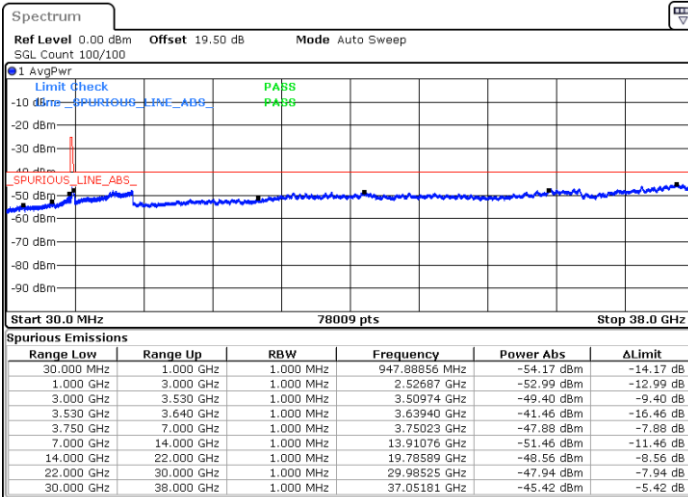

Date: 23.MAR.2023 19:52:26

LTE Band 48 / 20MHz

QPSK

Middle Channel / 1RB0

Middle Channel / 1RBmax

Date: 30.MAR.2023 12:33:26

Date: 30.MAR.2023 12:35:16

Middle Channel / FullIRB

N/A

Date: 23.MAR.2023 19:53:48

LTE Band 48 / 20MHz

QPSK

Highest Channel / 1RB0

Highest Channel / 1RBmax

Date: 23.MAR.2023 20:12:52

Date: 23.MAR.2023 20:25:05

Highest Channel / FullIRB

N/A

Date: 23.MAR.2023 20:00:36

LTE Band 48 / 5MHz

16QAM

Lowest Channel / 1RB0

Lowest Channel / 1RBmax

Date: 23.MAR.2023 18:00:22