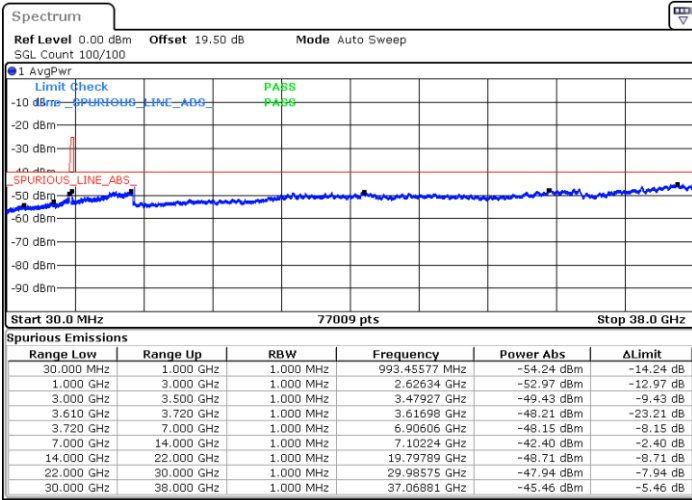

Middle Channel / FullIRB

N/A

Date: 23.MAR.2023 19:30:36

LTE Band 48 / 15MHz

16QAM

Highest Channel / 1RB0

Highest Channel / 1RBmax

Date: 23.MAR.2023 19:22:26

Date: 23.MAR.2023 19:46:59

Highest Channel / FullIRB

N/A

Date: 23.MAR.2023 19:34:42

LTE Band 48 / 20MHz

16QAM

Lowest Channel / 1RB0

Lowest Channel / 1RBmax

Date: 23.MAR.2023 20:03:19

Date: 23.MAR.2023 20:15:35

Lowest Channel / FullIRB

N/A

Date: 23.MAR.2023 19:51:04

LTE Band 48 / 20MHz

16QAM

Middle Channel / 1RB0