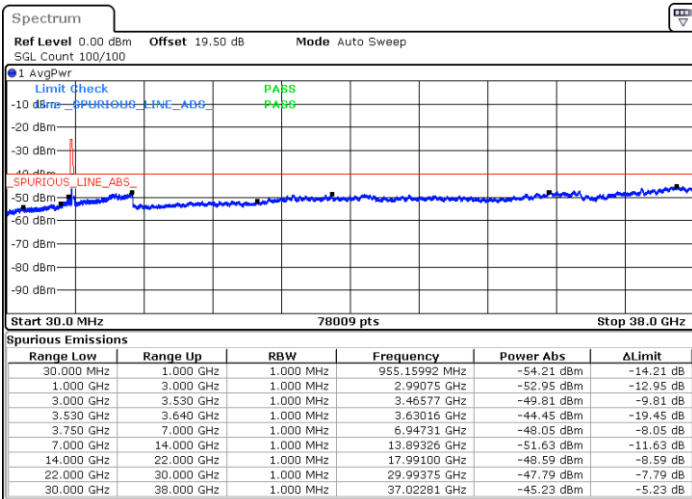

Middle Channel / 1RB0

Middle Channel / 1RBmax

Date: 30.MAR.2023 12:27:34

Date: 23.MAR.2023 19:44:14

Middle Channel / FullIRB

N/A

Date: 23.MAR.2023 19:31:59

LTE Band 48 / 15MHz

QPSK

Highest Channel / 1RB0

Highest Channel / 1RBmax

Date: 23.MAR.2023 19:21:05

Date: 23.MAR.2023 19:45:37

Highest Channel / FullIRB

N/A

Date: 23.MAR.2023 19:33:20

LTE Band 48 / 20MHz

QPSK

Lowest Channel / 1RB0

Lowest Channel / 1RBmax

Date: 23.MAR.2023 20:04:41

Date: 30.MAR.2023 12:31:32

Lowest Channel / FullIRB

N/A