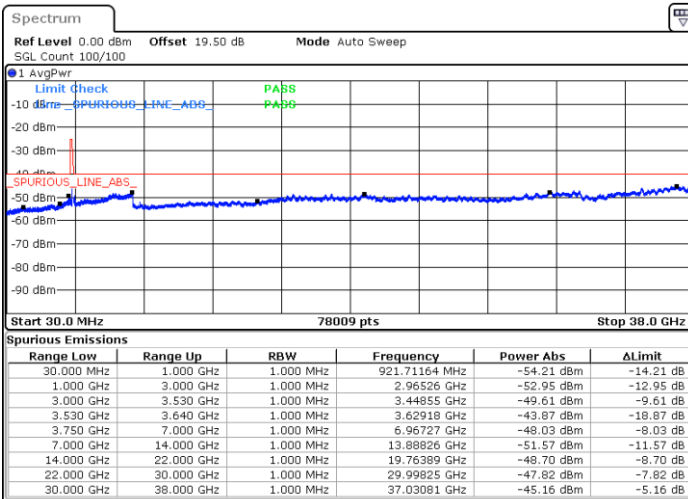

LTE Band 48 / 10MHz

16QAM

Highest Channel / 1RB0

Highest Channel / 1RBmax

Date: 23.MAR.2023 18:45:40

Date: 23.MAR.2023 19:10:11

Highest Channel / FullIRB

N/A

Date: 23.MAR.2023 18:57:54

LTE Band 48 / 15MHz

16QAM

Lowest Channel / 1RB0

Lowest Channel / 1RBmax

Date: 23.MAR.2023 19:14:18

Date: 23.MAR.2023 19:38:47

Lowest Channel / FullRB