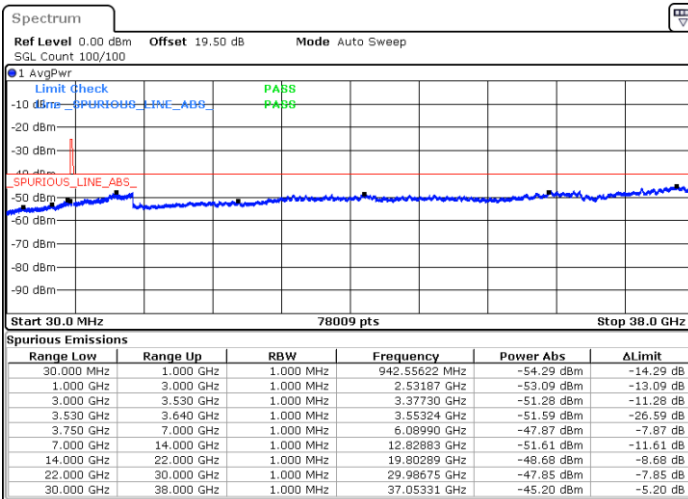

Highest Channel / FullIRB

N/A

Date: 23.MAR.2023 18:22:16