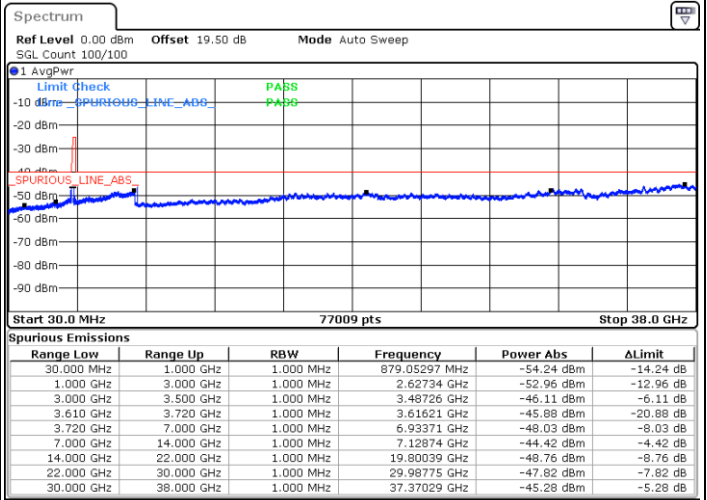

LTE Band 48 / 10MHz

16QAM

Highest Channel / 1RB0

Highest Channel / 1RBmax

Date: 23.MAR.2023 18:45:40

Date: 23.MAR.2023 19:10:11

Highest Channel / FullIRB

N/A

Date: 23.MAR.2023 18:57:54

LTE Band 48 / 15MHz

16QAM

Lowest Channel / 1RB0

Lowest Channel / 1RBmax

Date: 23.MAR.2023 19:14:18

Date: 23.MAR.2023 19:38:47

Lowest Channel / FullRB

N/A

Date: 23.MAR.2023 19:26:31

LTE Band 48 / 15MHz

16QAM

Middle Channel / 1RB0

Middle Channel / 1RBmax

Date: 30.MAR.2023 12:25:51

Date: 30.MAR.2023 12:29:09

Middle Channel / FullIRB

N/A

Date: 23.MAR.2023 19:30:36

LTE Band 48 / 15MHz

16QAM

Highest Channel / 1RB0

Highest Channel / 1RBmax

Date: 23.MAR.2023 19:22:26