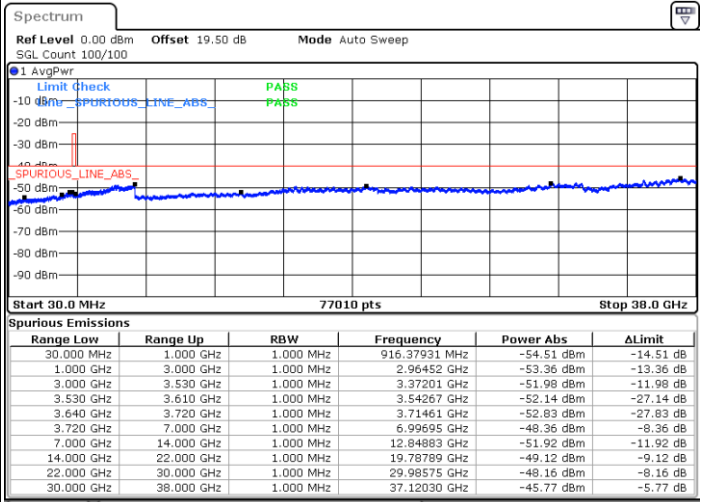

Date: 30.MAR.2023 12:21:46