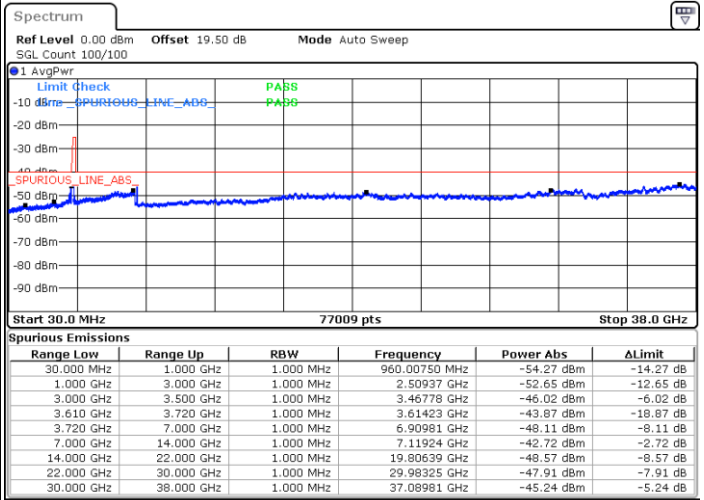

Date: 23.MAR.2023 18:18:10

LTE Band 48 / 5MHz

QPSK

Highest Channel / 1RB0

Highest Channel / 1RBmax

Date: 23.MAR.2023 18:07:09

Date: 23.MAR.2023 18:32:00

Highest Channel / FullIRB

N/A

Date: 23.MAR.2023 18:19:32

LTE Band 48 / 10MHz

QPSK

Lowest Channel / 1RB0

Lowest Channel / 1RBmax

Date: 23.MAR.2023 18:38:52

Date: 23.MAR.2023 19:03:22

Lowest Channel / FullIRB

N/A

Date: 23.MAR.2023 18:51:07

LTE Band 48 / 10MHz

QPSK

MiddleChannel / 1RB0

Middle Channel / 1RBmax

Date: 23.MAR.2023 18:40:13

Date: 30.MAR.2023 12:20:09

Middle Channel / FullIRB

N/A

Date: 23.MAR.2023 18:52:28

LTE Band 48 / 10MHz

QPSK

Highest Channel / 1RB0

Highest Channel / 1RBmax