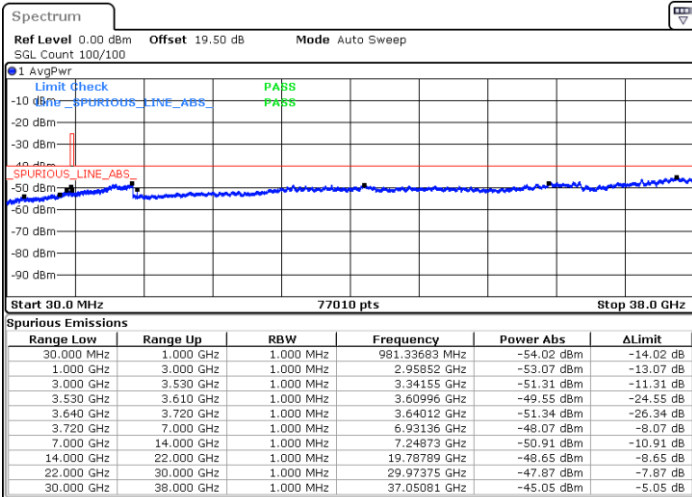

Highest Channel / 1RB0

Highest Channel / 1RBmax

Date: 23.MAR.2023 20:11:30

Date: 23.MAR.2023 20:23:43

Highest Channel / FullIRB

N/A

Date: 23.MAR.2023 19:59:14

LTE Band 48 / 5MHz

64QAM

Lowest Channel / 1RB0

Lowest Channel / 1RBmax

Date: 23.MAR.2023 18:01:43

Date: 23.MAR.2023 18:26:21

Lowest Channel / FullRB

N/A

Date: 23.MAR.2023 18:14:02

LTE Band 48 / 5MHz

64QAM

Middle Channel / 1RB0

Middle Channel / 1RBmax

Date: 23.MAR.2023 18:03:05

Date: 23.MAR.2023 18:27:43

Middle Channel / FullIRB

N/A

Date: 23.MAR.2023 18:15:25

LTE Band 48 / 5MHz

64QAM

Highest Channel / 1RB0

Highest Channel / 1RBmax

Date: 23.MAR.2023 18:09:55

Date: 23.MAR.2023 18:34:44

Highest Channel / FullIRB