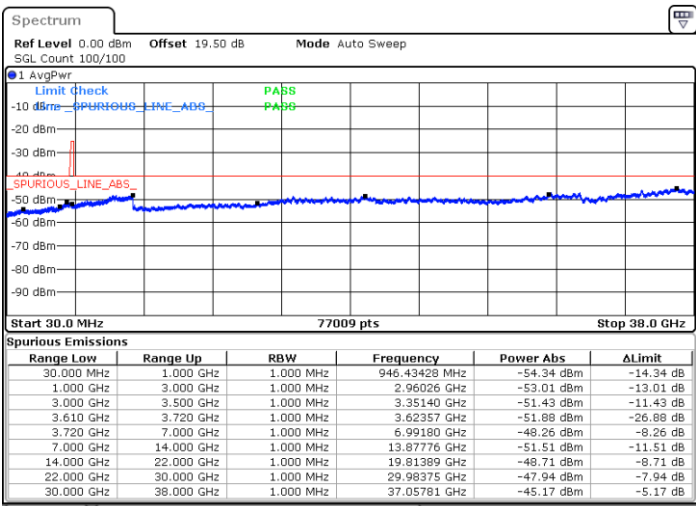

N/A

Date: 23.MAR.2023 19:53:48

LTE Band 48 / 20MHz

QPSK

Highest Channel / 1RB0

Highest Channel / 1RBmax

Date: 23.MAR.2023 20:12:52

Date: 23.MAR.2023 20:25:05

Highest Channel / FullIRB

N/A

Date: 23.MAR.2023 20:00:36

LTE Band 48 / 5MHz

16QAM

Lowest Channel / 1RB0

Lowest Channel / 1RBmax

Date: 23.MAR.2023 18:00:22

Date: 23.MAR.2023 18:24:59

Lowest Channel / FullIRB

N/A

Date: 23.MAR.2023 18:12:41

LTE Band 48 / 5MHz

16QAM

Middle Channel / 1RB0

Middle Channel / 1RBmax