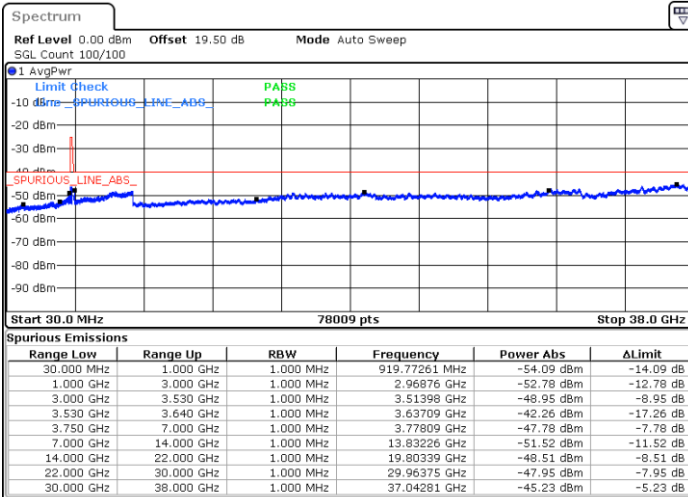

Middle Channel / FullIRB

N/A

Date: 23.MAR.2023 19:30:36

LTE Band 48 / 15MHz

16QAM

Highest Channel / 1RB0

Highest Channel / 1RBmax

Date: 23.MAR.2023 19:22:26

Date: 23.MAR.2023 19:46:59

Highest Channel / FullIRB

N/A

Date: 23.MAR.2023 19:34:42

LTE Band 48 / 20MHz

16QAM

Lowest Channel / 1RB0

Lowest Channel / 1RBmax