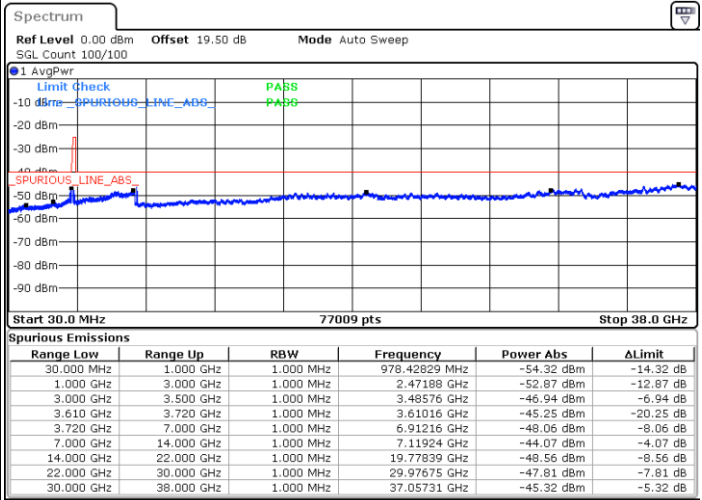

Date: 23.MAR.2023 18:04:26

Date: 23.MAR.2023 18:29:05

Middle Channel / FullIRB

N/A

Date: 23.MAR.2023 18:16:49

LTE Band 48 / 5MHz

16QAM

Highest Channel / 1RB0

Highest Channel / 1RBmax

Date: 23.MAR.2023 18:08:31

Date: 23.MAR.2023 18:33:23

Highest Channel / FullIRB

N/A

Date: 23.MAR.2023 18:20:54

LTE Band 48 / 10MHz

16QAM

Lowest Channel / 1RB0

Lowest Channel / 1RBmax

Date: 23.MAR.2023 18:37:29

Date: 23.MAR.2023 19:02:01

Lowest Channel / FullIRB

N/A

Date: 23.MAR.2023 18:49:45

LTE Band 48 / 10MHz