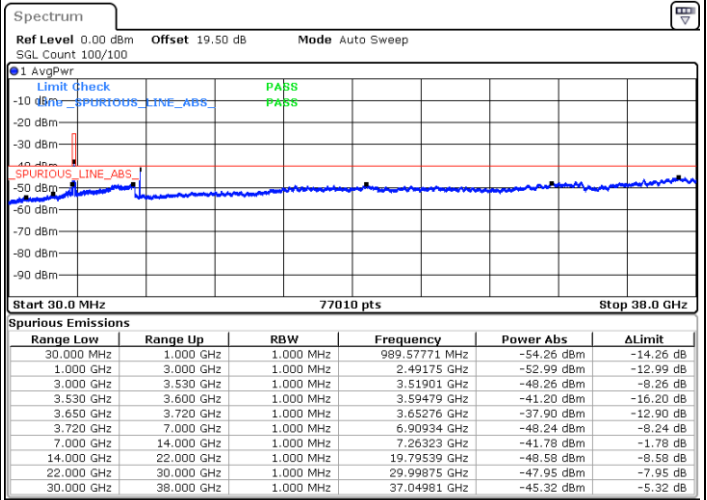

Date: 23.MAR.2023 18:47:02

Date: 23.MAR.2023 19:11:33

Highest Channel / FullIRB

N/A

Date: 23.MAR.2023 18:59:16

LTE Band 48 / 15MHz

QPSK

Lowest Channel / 1RB0

Lowest Channel / 1RBmax

Date: 23.MAR.2023 19:12:56

Date: 23.MAR.2023 19:37:25

Lowest Channel / FullIRB

N/A

Date: 23.MAR.2023 19:25:10

LTE Band 48 / 15MHz

QPSK

Middle Channel / 1RB0

Middle Channel / 1RBmax

Date: 30.MAR.2023 12:27:34

Date: 23.MAR.2023 19:44:14

Middle Channel / FullIRB

N/A

Date: 23.MAR.2023 19:31:59

LTE Band 48 / 15MHz

QPSK

Highest Channel / 1RB0

Highest Channel / 1RBmax

Date: 23.MAR.2023 19:21:05

Date: 23.MAR.2023 19:45:37

Highest Channel / FullIRB

N/A

Date: 23.MAR.2023 19:33:20