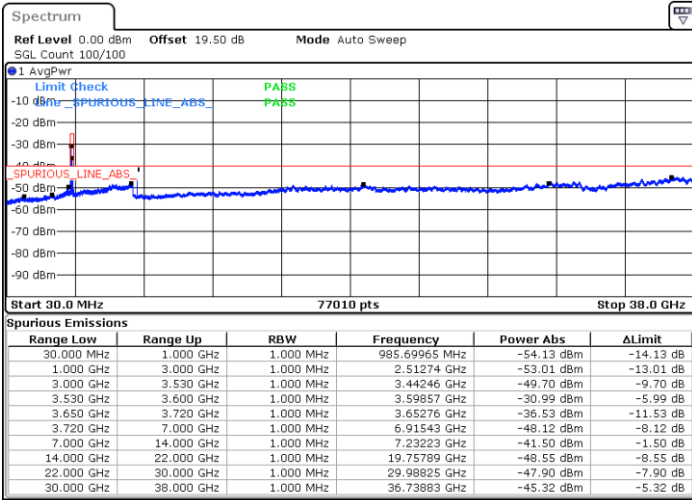

Date: 23.MAR.2023 19:46:59

Highest Channel / FullIRB

N/A

Date: 23.MAR.2023 19:34:42

LTE Band 48 / 20MHz

16QAM

Lowest Channel / 1RB0

Lowest Channel / 1RBmax

Date: 23.MAR.2023 20:03:19

Date: 23.MAR.2023 20:15:35

Lowest Channel / FullIRB

N/A

Date: 23.MAR.2023 19:51:04

LTE Band 48 / 20MHz

16QAM

Middle Channel / 1RB0

Middle Channel / 1RBmax

Date: 23.MAR.2023 20:07:25

Date: 23.MAR.2023 20:19:39

Middle Channel / FullIRB

N/A

Date: 23.MAR.2023 19:55:10

LTE Band 48 / 20MHz

16QAM

Highest Channel / 1RB0

Highest Channel / 1RBmax

Date: 23.MAR.2023 20:11:30

Date: 23.MAR.2023 20:23:43

Highest Channel / FullIRB

N/A

Date: 23.MAR.2023 19:59:14

LTE Band 48 / 5MHz