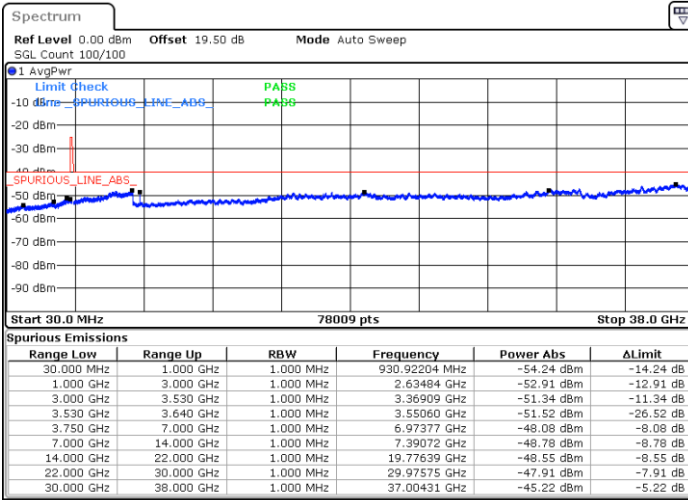

Date: 23.MAR.2023 18:24:59

Lowest Channel / FullIRB

N/A

Date: 23.MAR.2023 18:12:41

LTE Band 48 / 5MHz

16QAM

Middle Channel / 1RB0

Middle Channel / 1RBmax

Date: 23.MAR.2023 18:04:26

Date: 23.MAR.2023 18:29:05

Middle Channel / FullIRB

N/A

Date: 23.MAR.2023 18:16:49

LTE Band 48 / 5MHz

16QAM

Highest Channel / 1RB0

Highest Channel / 1RBmax

Date: 23.MAR.2023 18:08:31

Date: 23.MAR.2023 18:33:23

Highest Channel / FullIRB

N/A

Date: 23.MAR.2023 18:20:54

LTE Band 48 / 10MHz

16QAM

Lowest Channel / 1RB0

Lowest Channel / 1RBmax

Date: 23.MAR.2023 18:37:29

Date: 23.MAR.2023 19:02:01

Lowest Channel / FullIRB

N/A

Date: 23.MAR.2023 18:49:45

LTE Band 48 / 10MHz