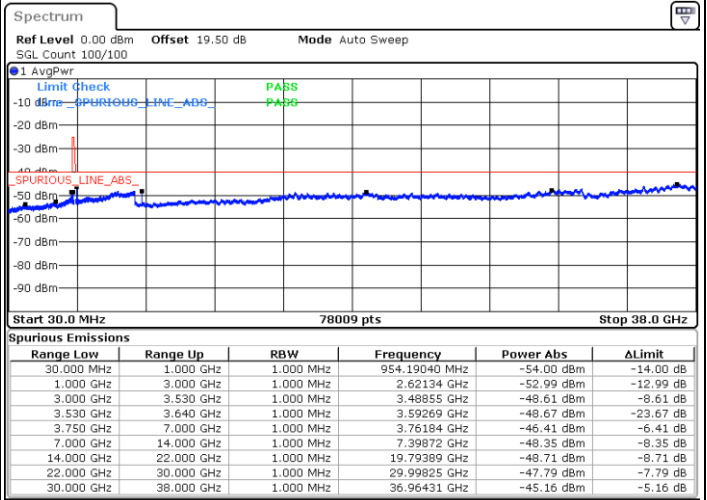

Lowest Channel / 1RBmax

Date: 23.MAR.2023 19:12:56

Date: 23.MAR.2023 19:37:25

Lowest Channel / FullIRB

N/A

Date: 23.MAR.2023 19:25:10

LTE Band 48 / 15MHz

QPSK

Middle Channel / 1RB0

Middle Channel / 1RBmax

Date: 30.MAR.2023 12:27:34

Date: 23.MAR.2023 19:44:14

Middle Channel / FullIRB

N/A

Date: 23.MAR.2023 19:31:59

LTE Band 48 / 15MHz

QPSK

Highest Channel / 1RB0

Highest Channel / 1RBmax

Date: 23.MAR.2023 19:21:05

Date: 23.MAR.2023 19:45:37

Highest Channel / FullIRB

N/A

Date: 23.MAR.2023 19:33:20

LTE Band 48 / 20MHz

QPSK

Lowest Channel / 1RB0

Lowest Channel / 1RBmax

Date: 23.MAR.2023 20:04:41

Date: 30.MAR.2023 12:31:32

Lowest Channel / FullIRB

N/A