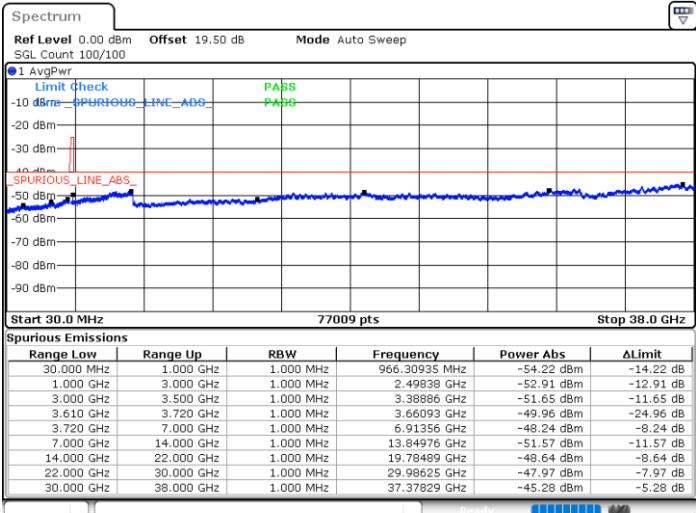

Highest Channel / 1RB0

Highest Channel / 1RBmax

Date: 23.MAR.2023 20:11:30

Date: 23.MAR.2023 20:23:43

Highest Channel / FullIRB

N/A

Date: 23.MAR.2023 19:59:14

LTE Band 48 / 5MHz

64QAM

Lowest Channel / 1RB0

Lowest Channel / 1RBmax

Date: 23.MAR.2023 18:01:43

Date: 23.MAR.2023 18:26:21

Lowest Channel / FullRB

N/A

Date: 23.MAR.2023 18:14:02

LTE Band 48 / 5MHz

64QAM

Middle Channel / 1RB0

Middle Channel / 1RBmax

Date: 23.MAR.2023 18:03:05

Date: 23.MAR.2023 18:27:43

Middle Channel / FullIRB

N/A

Date: 23.MAR.2023 18:15:25

LTE Band 48 / 5MHz

64QAM

Highest Channel / 1RB0

Highest Channel / 1RBmax

Date: 23.MAR.2023 18:09:55

Date: 23.MAR.2023 18:34:44

Highest Channel / FullIRB