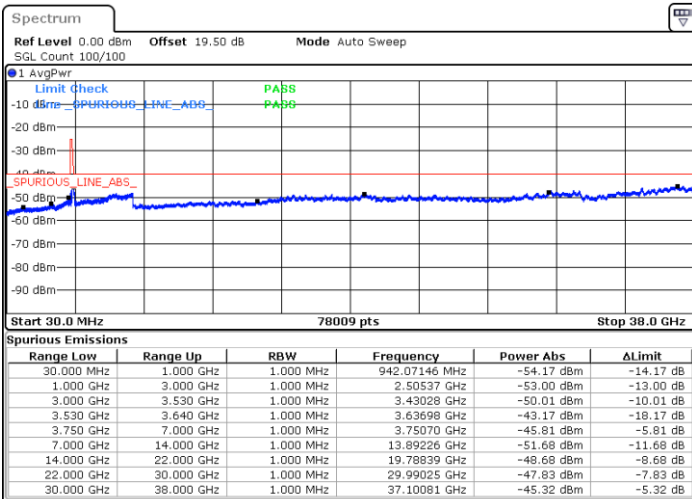

Highest Channel / 1RB0

Highest Channel / 1RBmax

Date: 23.MAR.2023 20:11:30

Date: 23.MAR.2023 20:23:43

Highest Channel / FullIRB

N/A

Date: 23.MAR.2023 19:59:14

LTE Band 48 / 5MHz

64QAM

Lowest Channel / 1RB0

Lowest Channel / 1RBmax

Date: 23.MAR.2023 18:01:43

Date: 23.MAR.2023 18:26:21

Lowest Channel / FullRB

N/A

Date: 23.MAR.2023 18:14:02