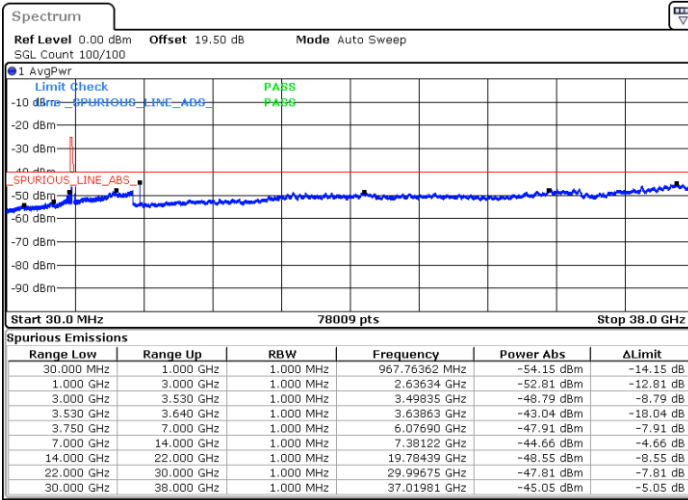

Lowest Channel / FullIRB

N/A

Date: 23.MAR.2023 18:51:07

LTE Band 48 / 10MHz

QPSK

MiddleChannel / 1RB0

Middle Channel / 1RBmax

Date: 23.MAR.2023 18:40:13

Date: 30.MAR.2023 12:20:09

Middle Channel / FullIRB

N/A

Date: 23.MAR.2023 18:52:28

LTE Band 48 / 10MHz

QPSK

Highest Channel / 1RB0

Highest Channel / 1RBmax

Date: 23.MAR.2023 18:47:02

Date: 23.MAR.2023 19:11:33

Highest Channel / FullIRB

N/A

Date: 23.MAR.2023 18:59:16

LTE Band 48 / 15MHz

QPSK

Lowest Channel / 1RB0

Lowest Channel / 1RBmax

Date: 23.MAR.2023 19:12:56

Date: 23.MAR.2023 19:37:25

Lowest Channel / FullIRB

N/A

Date: 23.MAR.2023 19:25:10

LTE Band 48 / 15MHz

QPSK