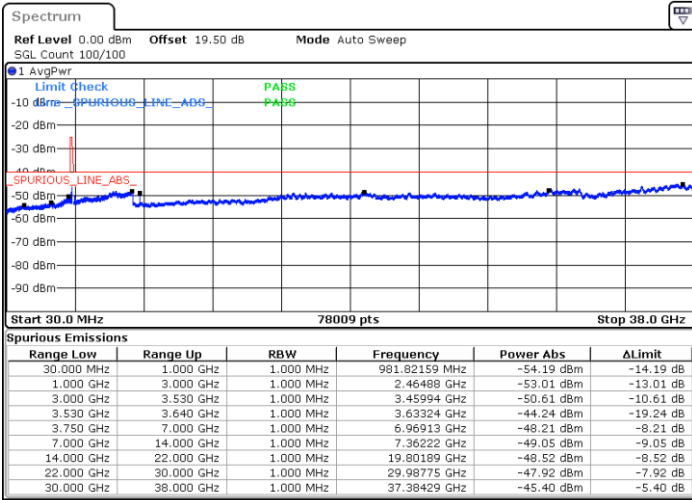

Date: 23.MAR.2023 19:46:59

Highest Channel / FullIRB

N/A

Date: 23.MAR.2023 19:34:42

LTE Band 48 / 20MHz

16QAM

Lowest Channel / 1RB0

Lowest Channel / 1RBmax

Date: 23.MAR.2023 20:03:19

Date: 23.MAR.2023 20:15:35

Lowest Channel / FullIRB

N/A

Date: 23.MAR.2023 19:51:04

LTE Band 48 / 20MHz

16QAM

Middle Channel / 1RB0

Middle Channel / 1RBmax

Date: 23.MAR.2023 20:07:25

Date: 23.MAR.2023 20:19:39

Middle Channel / FullIRB

N/A

Date: 23.MAR.2023 19:55:10

LTE Band 48 / 20MHz

16QAM

Highest Channel / 1RB0

Highest Channel / 1RBmax

Date: 23.MAR.2023 20:11:30

Date: 23.MAR.2023 20:23:43

Highest Channel / FullIRB

N/A

Date: 23.MAR.2023 19:59:14

LTE Band 48 / 5MHz