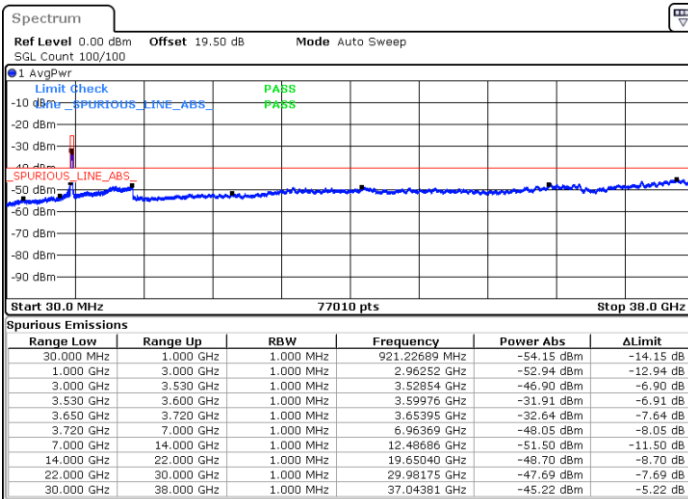

LTE Band 48 / 20MHz

QPSK

Lowest Channel / 1RB0

Lowest Channel / 1RBmax

Date: 23.MAR.2023 20:04:41

Date: 30.MAR.2023 12:31:32

Lowest Channel / FullIRB

N/A

Date: 23.MAR.2023 19:52:26

LTE Band 48 / 20MHz

QPSK

Middle Channel / 1RB0

Middle Channel / 1RBmax

Date: 30.MAR.2023 12:33:26

Date: 30.MAR.2023 12:35:16

Middle Channel / FullIRB

N/A

Date: 23.MAR.2023 19:53:48

LTE Band 48 / 20MHz

QPSK

Highest Channel / 1RB0

Highest Channel / 1RBmax

Date: 23.MAR.2023 20:12:52

Date: 23.MAR.2023 20:25:05

Highest Channel / FullIRB

N/A

Date: 23.MAR.2023 20:00:36

LTE Band 48 / 5MHz

16QAM

Lowest Channel / 1RB0

Lowest Channel / 1RBmax

Date: 23.MAR.2023 18:00:22