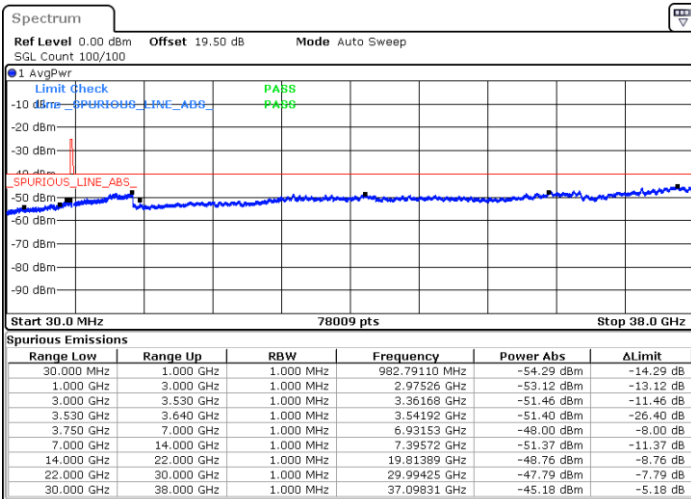

Date: 23.MAR.2023 18:18:10

LTE Band 48 / 5MHz

QPSK

Highest Channel / 1RB0

Highest Channel / 1RBmax

Date: 23.MAR.2023 18:07:09

Date: 23.MAR.2023 18:32:00

Highest Channel / FullIRB

N/A

Date: 23.MAR.2023 18:19:32

LTE Band 48 / 10MHz

QPSK

Lowest Channel / 1RB0

Lowest Channel / 1RBmax

Date: 23.MAR.2023 18:38:52

Date: 23.MAR.2023 19:03:22