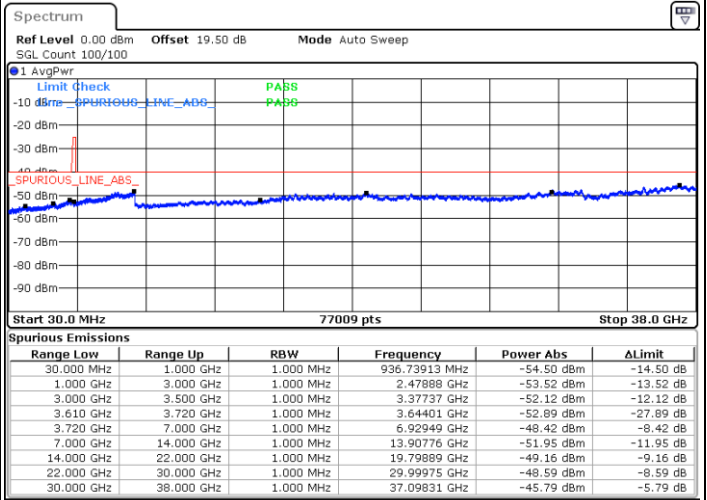

QPSK

Highest Channel / 1RB0

Highest Channel / 1RBmax

Date: 23.MAR.2023 19:21:05

Date: 23.MAR.2023 19:45:37

Highest Channel / FullIRB

N/A

Date: 23.MAR.2023 19:33:20

LTE Band 48 / 20MHz

QPSK

Lowest Channel / 1RB0

Lowest Channel / 1RBmax

Date: 23.MAR.2023 20:04:41

Date: 30.MAR.2023 12:31:32

Lowest Channel / FullIRB

N/A

Date: 23.MAR.2023 19:52:26

LTE Band 48 / 20MHz

QPSK

Middle Channel / 1RB0

Middle Channel / 1RBmax

Date: 30.MAR.2023 12:33:26

Date: 30.MAR.2023 12:35:16

Middle Channel / FullIRB

N/A

Date: 23.MAR.2023 19:53:48

LTE Band 48 / 20MHz

QPSK

Highest Channel / 1RB0

Highest Channel / 1RBmax

Date: 23.MAR.2023 20:12:52

Date: 23.MAR.2023 20:25:05