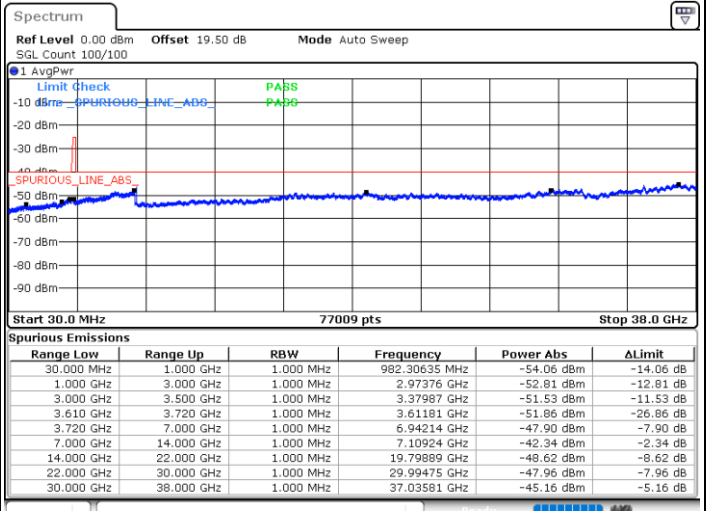

N/A

Date: 23.MAR.2023 19:53:48

LTE Band 48 / 20MHz

QPSK

Highest Channel / 1RB0

Highest Channel / 1RBmax

Date: 23.MAR.2023 20:12:52

Date: 23.MAR.2023 20:25:05

Highest Channel / FullIRB

N/A

Date: 23.MAR.2023 20:00:36

LTE Band 48 / 5MHz

16QAM

Lowest Channel / 1RB0

Lowest Channel / 1RBmax

Date: 23.MAR.2023 18:00:22

Date: 23.MAR.2023 18:24:59

Lowest Channel / FullIRB

N/A

Date: 23.MAR.2023 18:12:41

LTE Band 48 / 5MHz

16QAM

Middle Channel / 1RB0

Middle Channel / 1RBmax