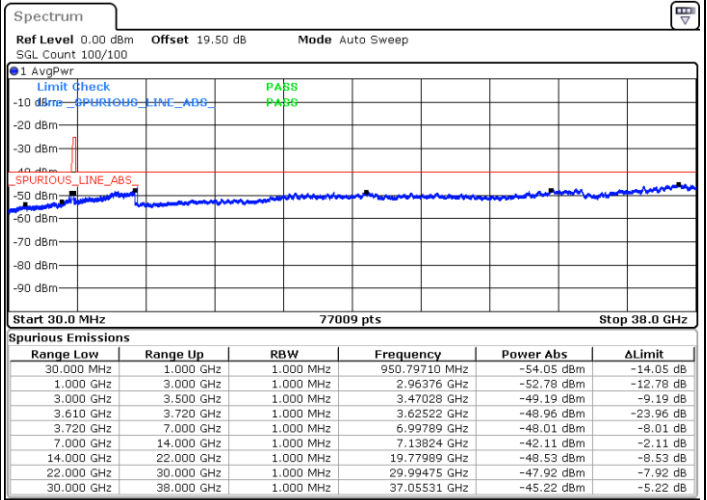

Middle Channel / FullIRB

N/A

Date: 23.MAR.2023 19:30:36

LTE Band 48 / 15MHz

16QAM

Highest Channel / 1RB0

Highest Channel / 1RBmax

Date: 23.MAR.2023 19:22:26

Date: 23.MAR.2023 19:46:59

Highest Channel / FullIRB

N/A

Date: 23.MAR.2023 19:34:42

LTE Band 48 / 20MHz

16QAM

Lowest Channel / 1RB0

Lowest Channel / 1RBmax

Date: 23.MAR.2023 20:03:19

Date: 23.MAR.2023 20:15:35

Lowest Channel / FullIRB

N/A

Date: 23.MAR.2023 19:51:04

LTE Band 48 / 20MHz

16QAM

Middle Channel / 1RB0