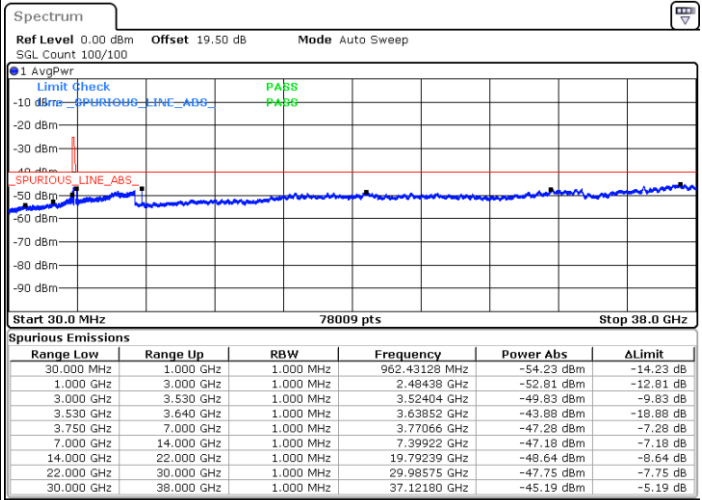

Lowest Channel / 1RB0

Lowest Channel / 1RBmax

Date: 23.MAR.2023 18:37:29

Date: 23.MAR.2023 19:02:01

Lowest Channel / FullIRB

N/A

Date: 23.MAR.2023 18:49:45

LTE Band 48 / 10MHz

LTE Band 48 / 10MHz

16QAM

Highest Channel / 1RB0

Highest Channel / 1RBmax

Date: 23.MAR.2023 18:45:40

Date: 23.MAR.2023 19:10:11

Highest Channel / FullIRB

N/A

Date: 23.MAR.2023 18:57:54

LTE Band 48 / 15MHz

16QAM

Lowest Channel / 1RB0

Lowest Channel / 1RBmax

Date: 23.MAR.2023 19:14:18

Date: 23.MAR.2023 19:38:47

Lowest Channel / FullRB