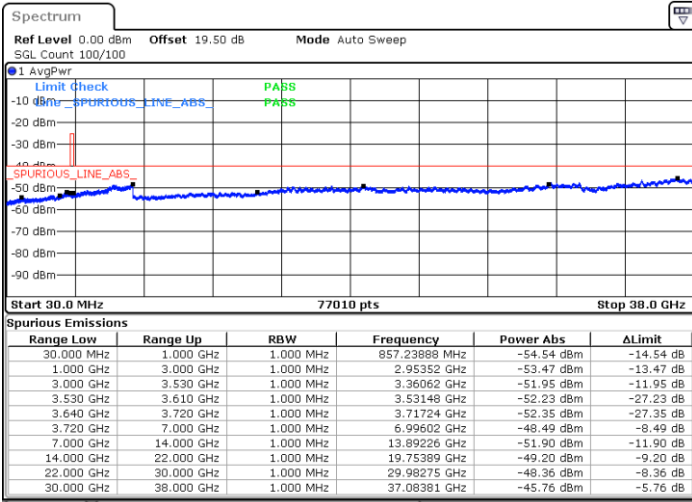

LTE Band 48 / 10MHz

16QAM

MiddleChannel / 1RB0

Middle Channel / 1RBmax

Date: 30.MAR.2023 12:23:54