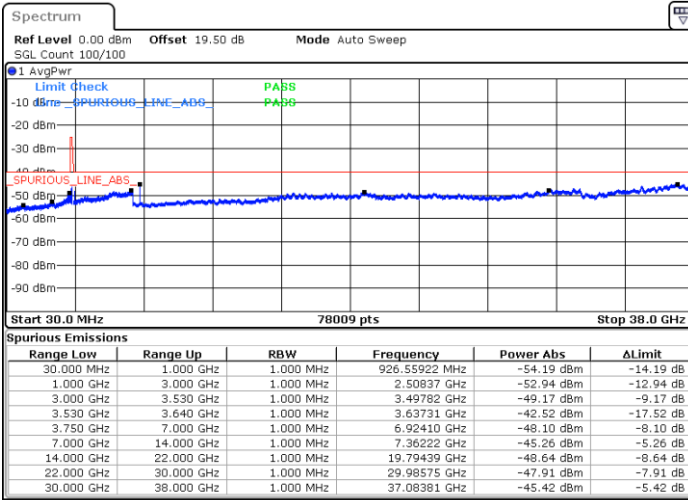

Date: 23.MAR.2023 19:52:26

LTE Band 48 / 20MHz

QPSK

Middle Channel / 1RB0

Middle Channel / 1RBmax

Date: 30.MAR.2023 12:33:26

Date: 30.MAR.2023 12:35:16

Middle Channel / FullIRB

N/A

Date: 23.MAR.2023 19:53:48

LTE Band 48 / 20MHz

QPSK

Highest Channel / 1RB0

Highest Channel / 1RBmax

Date: 23.MAR.2023 20:12:52

Date: 23.MAR.2023 20:25:05

Highest Channel / FullIRB

N/A

Date: 23.MAR.2023 20:00:36

LTE Band 48 / 5MHz

16QAM

Lowest Channel / 1RB0

Lowest Channel / 1RBmax

Date: 23.MAR.2023 18:00:22