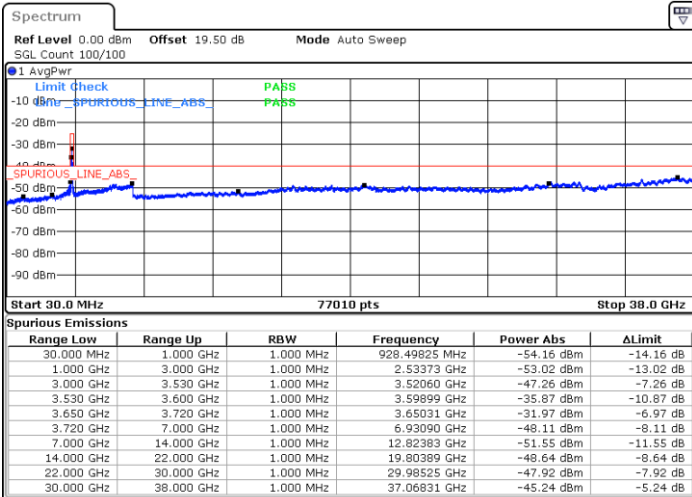

Lowest Channel / 1RBmax

Date: 23.MAR.2023 19:12:56

Date: 23.MAR.2023 19:37:25

Lowest Channel / FullIRB

N/A

Date: 23.MAR.2023 19:25:10

LTE Band 48 / 15MHz

QPSK

Middle Channel / 1RB0

Middle Channel / 1RBmax

Date: 30.MAR.2023 12:27:34

Date: 23.MAR.2023 19:44:14

Middle Channel / FullIRB

N/A

Date: 23.MAR.2023 19:31:59

LTE Band 48 / 15MHz

QPSK

Highest Channel / 1RB0

Highest Channel / 1RBmax

Date: 23.MAR.2023 19:21:05

Date: 23.MAR.2023 19:45:37

Highest Channel / FullIRB

N/A

Date: 23.MAR.2023 19:33:20

LTE Band 48 / 20MHz

QPSK

Lowest Channel / 1RB0

Lowest Channel / 1RBmax

Date: 23.MAR.2023 20:04:41

Date: 30.MAR.2023 12:31:32

Lowest Channel / FullIRB

N/A