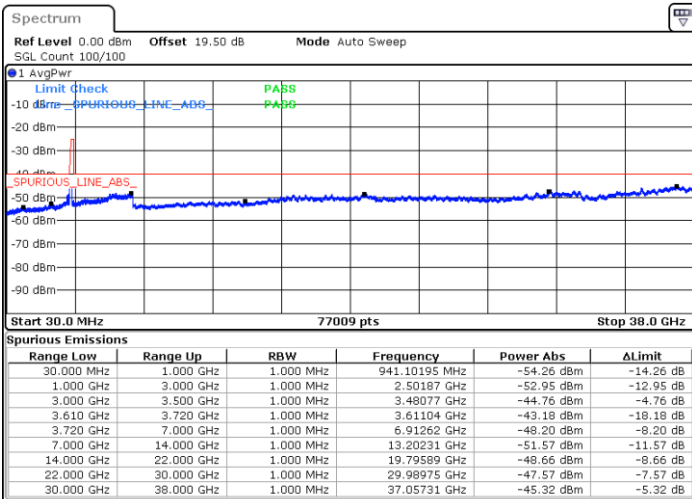

Middle Channel / FullIRB

N/A

Date: 23.MAR.2023 19:30:36

LTE Band 48 / 15MHz

16QAM

Highest Channel / 1RB0

Highest Channel / 1RBmax

Date: 23.MAR.2023 19:22:26

Date: 23.MAR.2023 19:46:59

Highest Channel / FullIRB

N/A

Date: 23.MAR.2023 19:34:42

LTE Band 48 / 20MHz

16QAM

Lowest Channel / 1RB0

Lowest Channel / 1RBmax

Date: 23.MAR.2023 20:03:19

Date: 23.MAR.2023 20:15:35

Lowest Channel / FullIRB

N/A

Date: 23.MAR.2023 19:51:04

LTE Band 48 / 20MHz

16QAM

Middle Channel / 1RB0