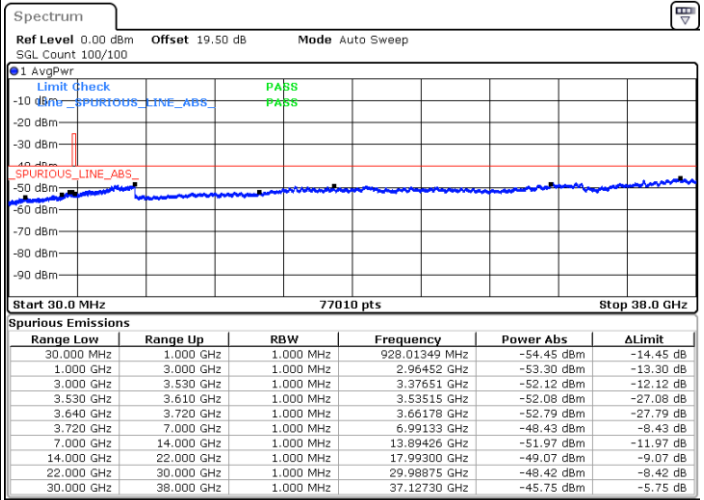

N/A

Date: 23.MAR.2023 18:19:32

LTE Band 48 / 10MHz

QPSK

Lowest Channel / 1RB0

Lowest Channel / 1RBmax

Date: 23.MAR.2023 18:38:52

Date: 23.MAR.2023 19:03:22

Lowest Channel / FullIRB

N/A

Date: 23.MAR.2023 18:51:07

LTE Band 48 / 10MHz

QPSK

MiddleChannel / 1RB0

Middle Channel / 1RBmax

Date: 23.MAR.2023 18:40:13

Date: 30.MAR.2023 12:20:09

Middle Channel / FullIRB

N/A

Date: 23.MAR.2023 18:52:28

LTE Band 48 / 10MHz

QPSK

Highest Channel / 1RB0

Highest Channel / 1RBmax

Date: 23.MAR.2023 18:47:02

Date: 23.MAR.2023 19:11:33

Highest Channel / FullIRB

N/A

Date: 23.MAR.2023 18:59:16

LTE Band 48 / 15MHz

QPSK

Lowest Channel / 1RB0