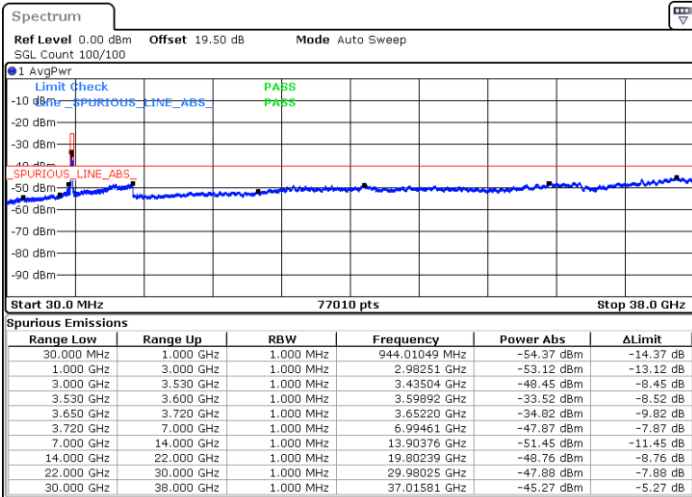

Date: 23.MAR.2023 19:46:59

Highest Channel / FullIRB

N/A

Date: 23.MAR.2023 19:34:42

LTE Band 48 / 20MHz

16QAM

Lowest Channel / 1RB0

Lowest Channel / 1RBmax

Date: 23.MAR.2023 20:03:19

Date: 23.MAR.2023 20:15:35

Lowest Channel / FullIRB

N/A

Date: 23.MAR.2023 19:51:04

LTE Band 48 / 20MHz

16QAM

Middle Channel / 1RB0

Middle Channel / 1RBmax

Date: 23.MAR.2023 20:07:25

Date: 23.MAR.2023 20:19:39

Middle Channel / FullIRB

N/A

Date: 23.MAR.2023 19:55:10

LTE Band 48 / 20MHz

16QAM

Highest Channel / 1RB0

Highest Channel / 1RBmax

Date: 23.MAR.2023 20:11:30

Date: 23.MAR.2023 20:23:43

Highest Channel / FullIRB

N/A

Date: 23.MAR.2023 19:59:14

LTE Band 48 / 5MHz