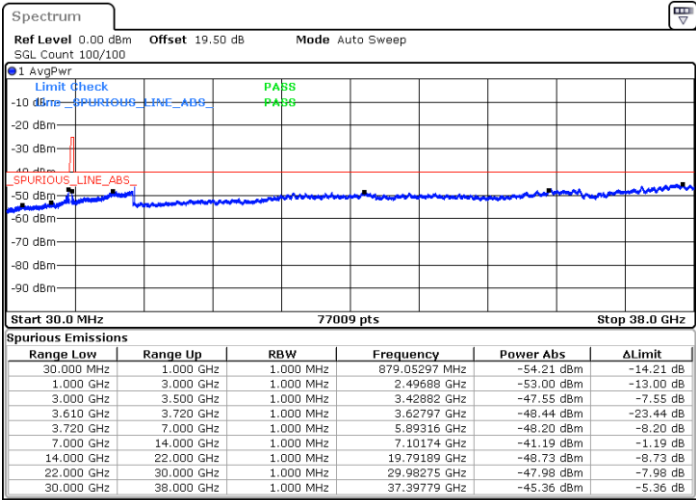

Date: 30.MAR.2023 12:20:09

Middle Channel / FullIRB

N/A

Date: 23.MAR.2023 18:52:28

LTE Band 48 / 10MHz

QPSK

Highest Channel / 1RB0

Highest Channel / 1RBmax

Date: 23.MAR.2023 18:47:02

Date: 23.MAR.2023 19:11:33

Highest Channel / FullIRB

N/A

Date: 23.MAR.2023 18:59:16

LTE Band 48 / 15MHz

QPSK

Lowest Channel / 1RB0

Lowest Channel / 1RBmax

Date: 23.MAR.2023 19:12:56

Date: 23.MAR.2023 19:37:25

Lowest Channel / FullIRB

N/A

Date: 23.MAR.2023 19:25:10

LTE Band 48 / 15MHz

QPSK