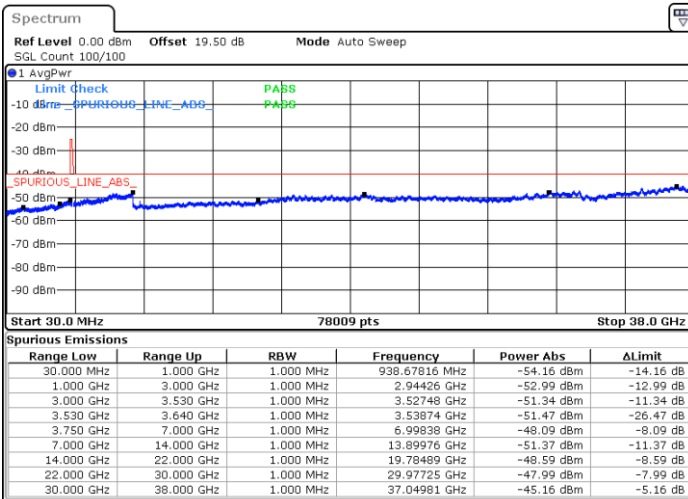

Date: 23.MAR.2023 18:04:26

Date: 23.MAR.2023 18:29:05

Middle Channel / FullIRB

N/A

Date: 23.MAR.2023 18:16:49

LTE Band 48 / 5MHz

16QAM

Highest Channel / 1RB0

Highest Channel / 1RBmax

Date: 23.MAR.2023 18:08:31

Date: 23.MAR.2023 18:33:23

Highest Channel / FullIRB

N/A

Date: 23.MAR.2023 18:20:54

LTE Band 48 / 10MHz

16QAM

Lowest Channel / 1RB0

Lowest Channel / 1RBmax

Date: 23.MAR.2023 18:37:29

Date: 23.MAR.2023 19:02:01

Lowest Channel / FullIRB

N/A

Date: 23.MAR.2023 18:49:45

LTE Band 48 / 10MHz