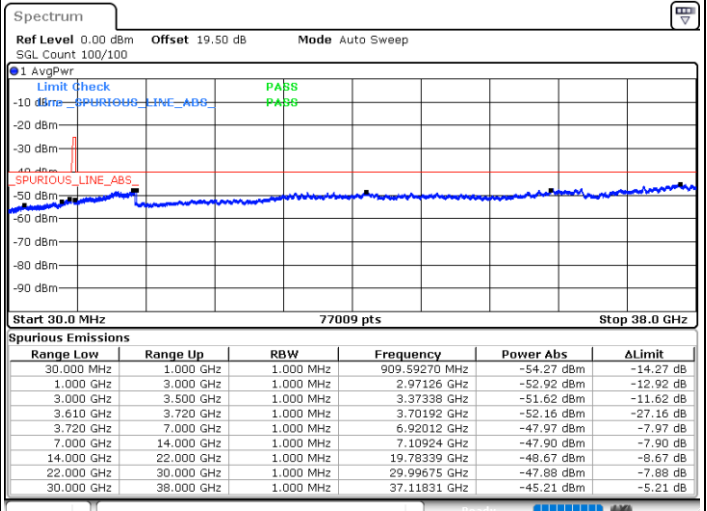

Middle Channel / 1RBmax

Date: 23.MAR.2023 20:07:25

Date: 23.MAR.2023 20:19:39

Middle Channel / FullIRB

N/A

Date: 23.MAR.2023 19:55:10

LTE Band 48 / 20MHz

16QAM

Highest Channel / 1RB0

Highest Channel / 1RBmax

Date: 23.MAR.2023 20:11:30

Date: 23.MAR.2023 20:23:43

Highest Channel / FullIRB

N/A

Date: 23.MAR.2023 19:59:14

LTE Band 48 / 5MHz

64QAM

Lowest Channel / 1RB0

Lowest Channel / 1RBmax

Date: 23.MAR.2023 18:01:43

Date: 23.MAR.2023 18:26:21

Lowest Channel / FullRB

N/A

Date: 23.MAR.2023 18:14:02