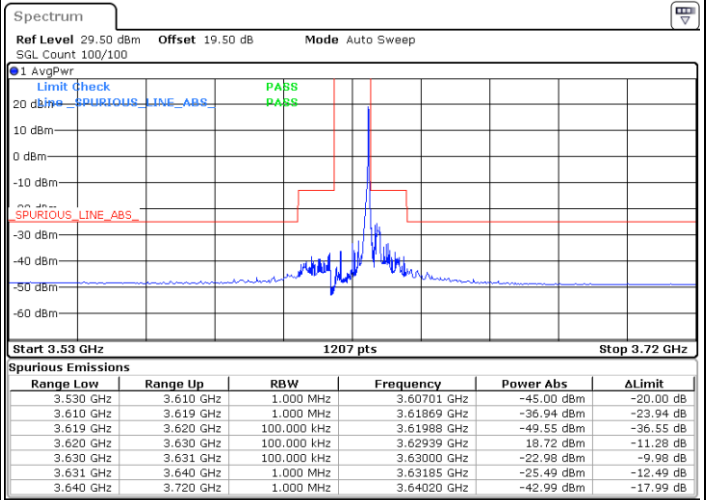

N/A

Date: 22.MAR.2023 17:11:41

LTE Band 48 / 10MHz

64QAM

Lowest Channel / 1RB0

Lowest Channel / 1RBmax

Date: 22.MAR.2023 17:25:21

Date: 22.MAR.2023 19:16:59

Lowest Channel / FullIRB

N/A

Date: 22.MAR.2023 17:37:38

LTE Band 48 / 10MHz

64QAM

MiddleChannel / 1RB0

Middle Channel / 1RBmax

Date: 22.MAR.2023 17:32:10

Date: 22.MAR.2023 19:23:49

Middle Channel / FullIRB

N/A

Date: 22.MAR.2023 19:11:27

LTE Band 48 / 10MHz

64QAM

Highest Channel / 1RB0

Highest Channel / 1RBmax

Date: 22.MAR.2023 17:33:32

Date: 22.MAR.2023 19:25:11

Highest Channel / FullIRB

N/A

Date: 22.MAR.2023 19:12:50

LTE Band 48 / 15MHz

64QAM

Lowest Channel / 1RB0