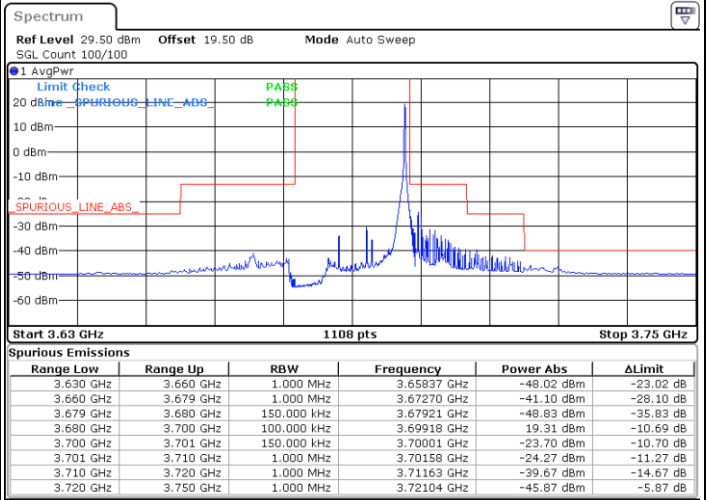

Middle Channel / FullRB

N/A

Date: 23.MAR.2023 13:18:13

LTE Band 48 / 15MHz

16QAM

Highest Channel / 1RB0

Highest Channel / 1RBmax

Date: 29.MAR.2023 18:07:29

Date: 29.MAR.2023 18:02:06

Highest Channel / FullIRB

N/A

Date: 29.MAR.2023 18:11:59

LTE Band 48 / 20MHz

16QAM

Lowest Channel / 1RB0

Lowest Channel / 1RBmax