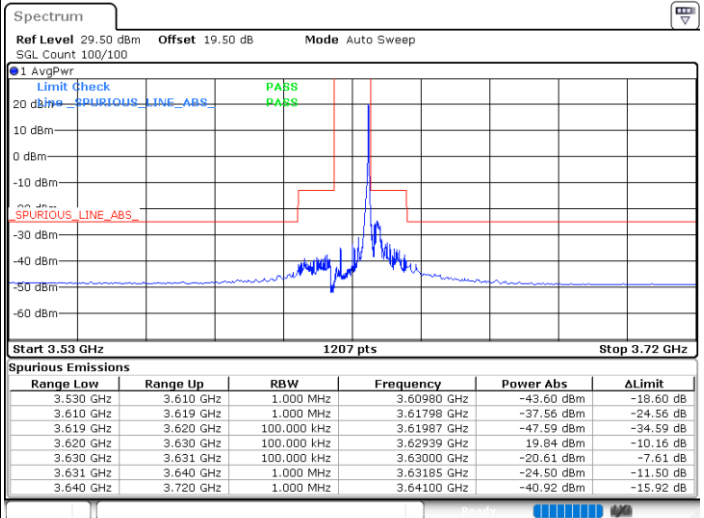

Date: 22.MAR.2023 19:22:28