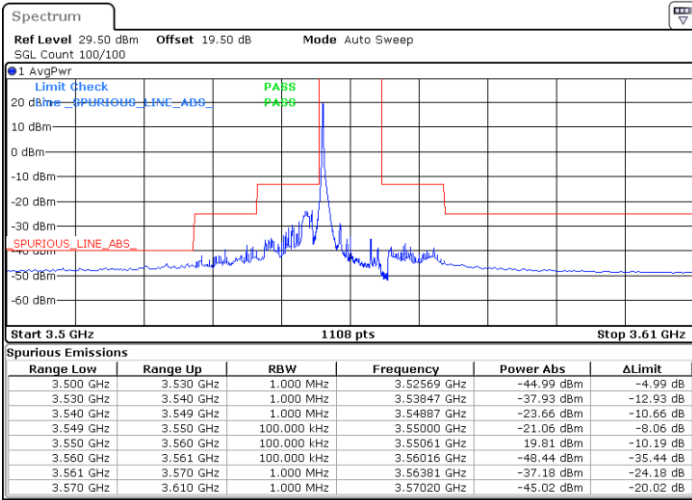

Highest Channel / 1RBmax

Date: 22.MAR.2023 16:57:33

Date: 22.MAR.2023 17:22:35

Highest Channel / FullIRB

N/A

Date: 22.MAR.2023 17:10:19

LTE Band 48 / 10MHz

16QAM

Lowest Channel / 1RB0

Lowest Channel / 1RBmax

Date: 22.MAR.2023 17:26:43

Date: 22.MAR.2023 19:18:20

Lowest Channel / FullIRB

N/A

Date: 22.MAR.2023 17:39:00

LTE Band 48 / 10MHz