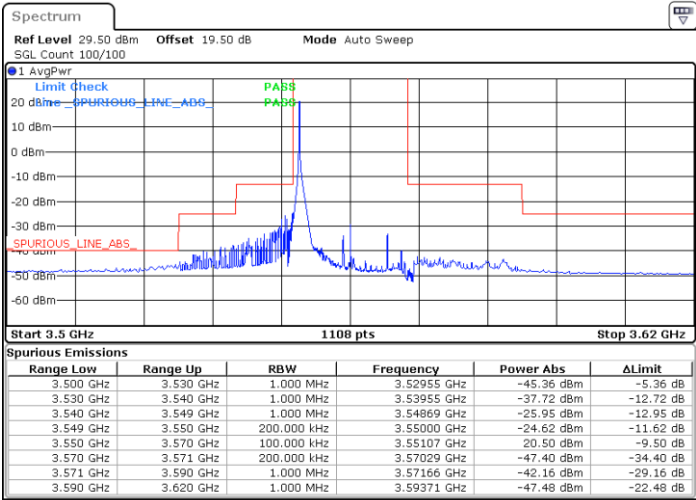

LTE Band 48 / 20MHz

QPSK

Lowest Channel / 1RB0

Lowest Channel / 1RBmax

Date: 29.MAR.2023 17:25:48

Date: 29.MAR.2023 17:27:04

Lowest Channel / FullIRB

N/A

Date: 29.MAR.2023 17:37:26

LTE Band 48 / 20MHz

QPSK

Middle Channel / 1RB0

Middle Channel / 1RBmax

Date: 23.MAR.2023 13:58:08

Date: 23.MAR.2023 14:11:58

Middle Channel / FullIRB