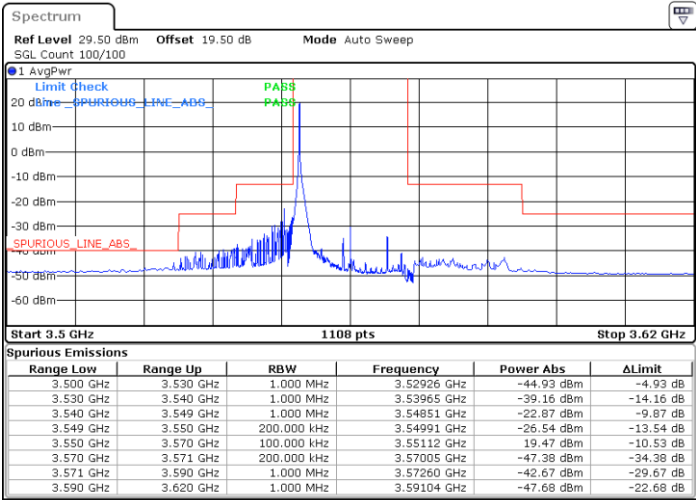

Middle Channel / FullRB

N/A

Date: 23.MAR.2023 13:18:13

LTE Band 48 / 15MHz

16QAM

Highest Channel / 1RB0

Highest Channel / 1RBmax

Date: 29.MAR.2023 18:07:29

Date: 29.MAR.2023 18:02:06

Highest Channel / FullIRB

N/A

Date: 29.MAR.2023 18:11:59

LTE Band 48 / 20MHz

16QAM

Lowest Channel / 1RB0

Lowest Channel / 1RBmax

Date: 29.MAR.2023 17:24:26

Date: 29.MAR.2023 17:28:40

Lowest Channel / FullIRB

N/A

Date: 29.MAR.2023 17:35:49

LTE Band 48 / 20MHz

16QAM

Middle Channel / 1RB0