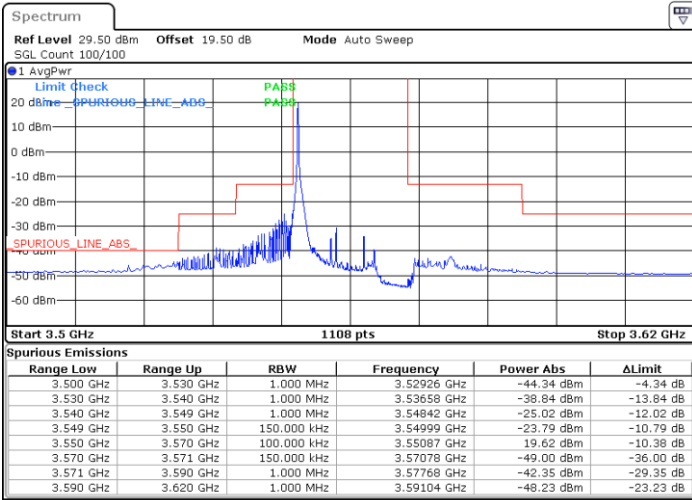

LTE Band 48 / 10MHz

16QAM

Highest Channel / 1RB0

Highest Channel / 1RBmax

Date: 22.MAR.2023 17:34:54

Date: 22.MAR.2023 19:26:34

Highest Channel / FullIRB

N/A

Date: 22.MAR.2023 19:14:12

LTE Band 48 / 15MHz

16QAM

Lowest Channel / 1RB0

Lowest Channel / 1RBmax

Date: 29.MAR.2023 17:46:59

Date: 29.MAR.2023 17:57:39

Lowest Channel / FullIRB