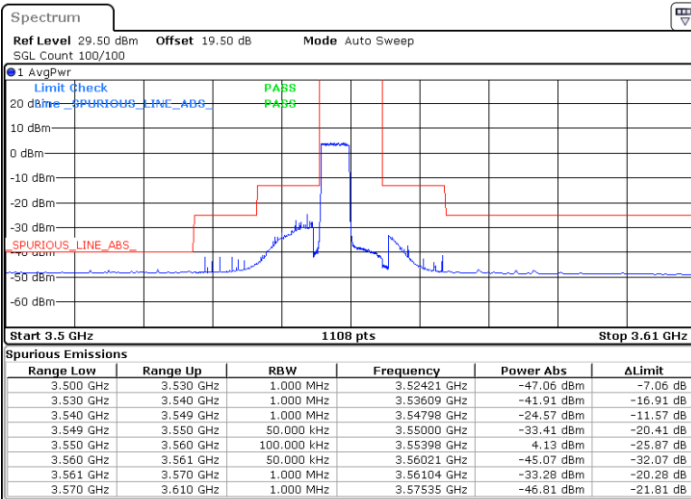

Highest Channel / 1RB0

Highest Channel / 1RBmax

Date: 29.MAR.2023 17:20:25

Date: 29.MAR.2023 17:16:23

Highest Channel / FullIRB

N/A

Date: 29.MAR.2023 17:12:04

LTE Band 48 / 5MHz

64QAM

Lowest Channel / 1RB0

Lowest Channel / 1RBmax

Date: 22.MAR.2023 16:44:23

Date: 22.MAR.2023 17:15:47

Lowest Channel / FullIRB

N/A

Date: 22.MAR.2023 17:03:26

LTE Band 48 / 5MHz

64QAM

Middle Channel / 1RB0

Middle Channel / 1RBmax

Date: 22.MAR.2023 16:46:12

Date: 22.MAR.2023 17:17:09

Middle Channel / FullRB

N/A

Date: 22.MAR.2023 17:04:48

LTE Band 48 / 5MHz

64QAM

Highest Channel / 1RB0

Highest Channel / 1RBmax

Date: 22.MAR.2023 16:59:20

Date: 22.MAR.2023 17:23:57

Highest Channel / FullIRB