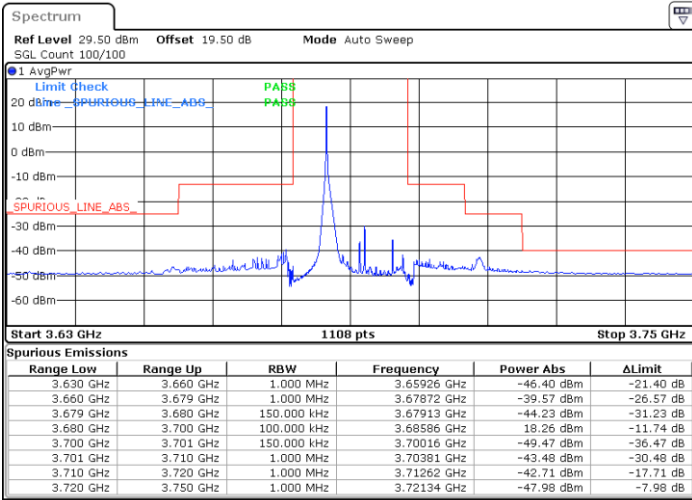

Lowest Channel / 1RBmax

Date: 29.MAR.2023 17:44:45

Date: 29.MAR.2023 17:59:27

Lowest Channel / FullIRB

N/A

Date: 29.MAR.2023 17:43:15

LTE Band 48 / 15MHz

64QAM

Middle Channel / 1RB0

Middle Channel / 1RBmax

Date: 23.MAR.2023 13:02:54

Date: 23.MAR.2023 13:30:30

Middle Channel / FullRB

N/A

Date: 23.MAR.2023 13:16:42

LTE Band 48 / 15MHz

64QAM

Highest Channel / 1RB0

Highest Channel / 1RBmax

Date: 29.MAR.2023 18:08:42

Date: 29.MAR.2023 18:00:52

Highest Channel / FullIRB

N/A

Date: 29.MAR.2023 18:10:19

LTE Band 48 / 20MHz

64QAM

Lowest Channel / 1RB0

Lowest Channel / 1RBmax

Date: 29.MAR.2023 17:23:06

Date: 29.MAR.2023 17:30:06

Lowest Channel / FullIRB

N/A