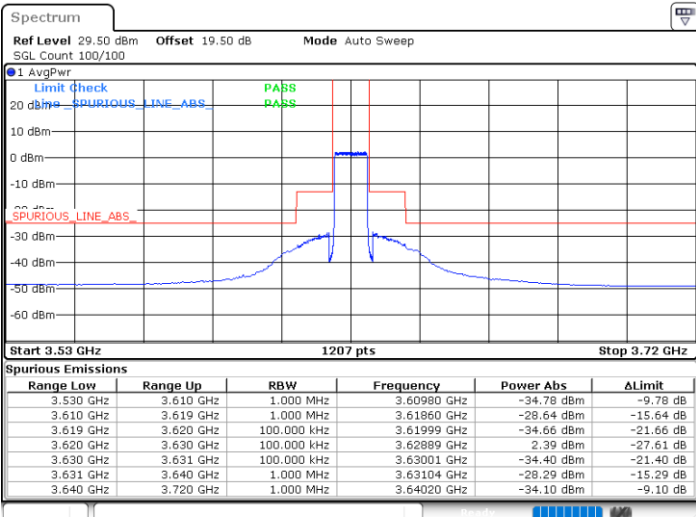

Middle Channel / FullIRB

N/A

Date: 22.MAR.2023 19:08:55