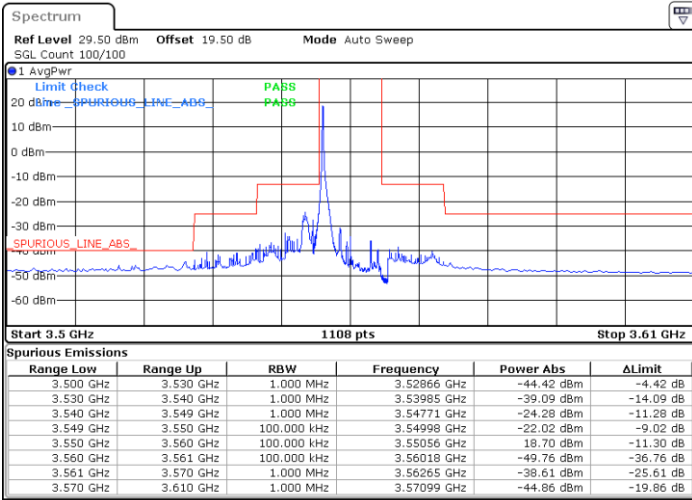

Date: 22.MAR.2023 17:04:48

LTE Band 48 / 5MHz

64QAM

Highest Channel / 1RB0

Highest Channel / 1RBmax

Date: 22.MAR.2023 16:59:20

Date: 22.MAR.2023 17:23:57

Highest Channel / FullIRB

N/A

Date: 22.MAR.2023 17:11:41

LTE Band 48 / 10MHz

64QAM

Lowest Channel / 1RB0

Lowest Channel / 1RBmax

Date: 22.MAR.2023 17:25:21

Date: 22.MAR.2023 19:16:59

Lowest Channel / FullIRB

N/A

Date: 22.MAR.2023 17:37:38

LTE Band 48 / 10MHz

64QAM

MiddleChannel / 1RB0

Middle Channel / 1RBmax

Date: 22.MAR.2023 17:32:10

Date: 22.MAR.2023 19:23:49

Middle Channel / FullIRB

N/A

Date: 22.MAR.2023 19:11:27

LTE Band 48 / 10MHz

64QAM

Highest Channel / 1RB0

Highest Channel / 1RBmax