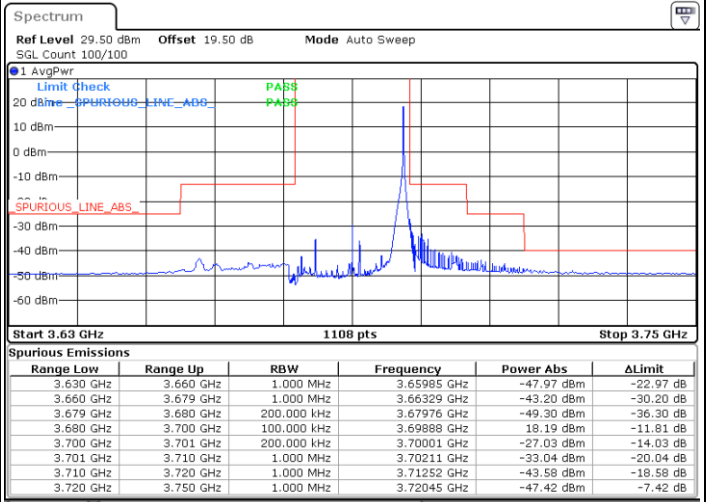

Date: 29.MAR.2023 17:31:50

LTE Band 48 / 20MHz

64QAM

Middle Channel / 1RB0

Middle Channel / 1RBmax

Date: 23.MAR.2023 14:01:11

Date: 23.MAR.2023 14:15:01

Middle Channel / FullRB

N/A

Date: 23.MAR.2023 13:47:23

LTE Band 48 / 20MHz

64QAM

Highest Channel / 1RB0

Highest Channel / 1RBmax

Date: 29.MAR.2023 17:21:40

Date: 29.MAR.2023 17:15:12

Highest Channel / FullIRB

N/A

Date: 29.MAR.2023 17:13:51

Conducted Spurious Emission