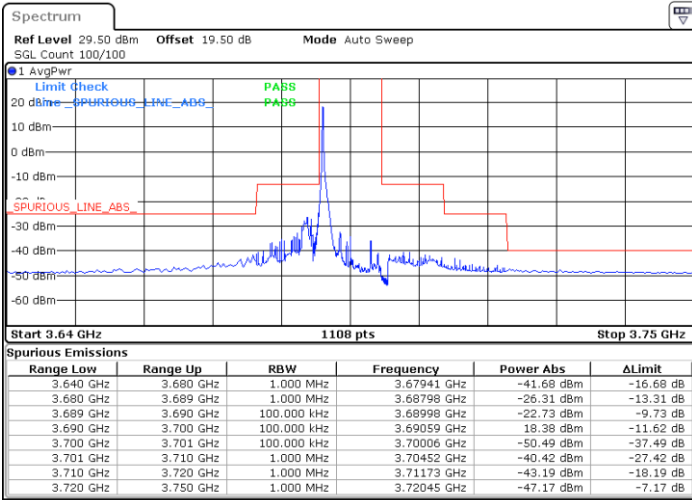

Lowest Channel / FullIRB

N/A

Date: 22.MAR.2023 17:37:38

LTE Band 48 / 10MHz

64QAM

MiddleChannel / 1RB0

Middle Channel / 1RBmax

Date: 22.MAR.2023 17:32:10

Date: 22.MAR.2023 19:23:49

Middle Channel / FullIRB

N/A

Date: 22.MAR.2023 19:11:27

LTE Band 48 / 10MHz

64QAM

Highest Channel / 1RB0

Highest Channel / 1RBmax

Date: 22.MAR.2023 17:33:32

Date: 22.MAR.2023 19:25:11

Highest Channel / FullIRB

N/A

Date: 22.MAR.2023 19:12:50

LTE Band 48 / 15MHz

64QAM

Lowest Channel / 1RB0

Lowest Channel / 1RBmax

Date: 29.MAR.2023 17:44:45

Date: 29.MAR.2023 17:59:27

Lowest Channel / FullIRB

N/A

Date: 29.MAR.2023 17:43:15

LTE Band 48 / 15MHz

64QAM