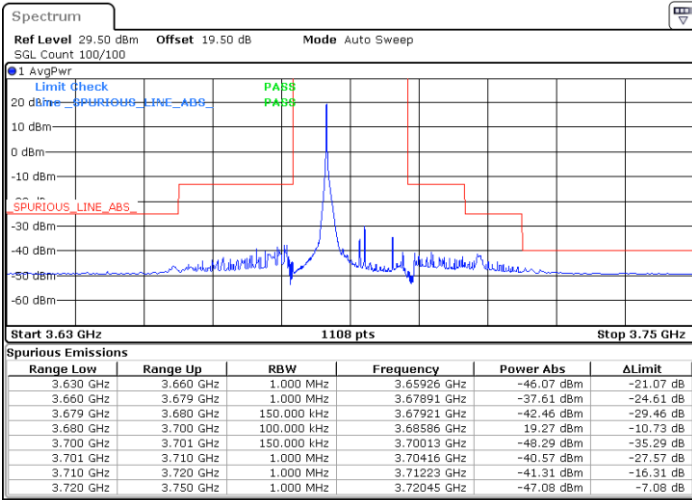

Middle Channel / FullRB

N/A

Date: 23.MAR.2023 13:18:13

LTE Band 48 / 15MHz

16QAM

Highest Channel / 1RB0

Highest Channel / 1RBmax

Date: 29.MAR.2023 18:07:29

Date: 29.MAR.2023 18:02:06

Highest Channel / FullIRB

N/A

Date: 29.MAR.2023 18:11:59

LTE Band 48 / 20MHz

16QAM

Lowest Channel / 1RB0

Lowest Channel / 1RBmax