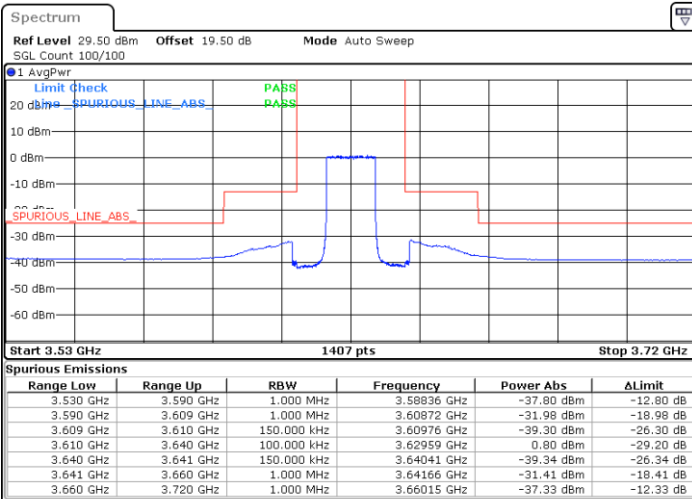

N/A

Date: 29.MAR.2023 17:40:35

LTE Band 48 / 15MHz

16QAM

Middle Channel / 1RB0

Middle Channel / 1RBmax

Date: 23.MAR.2023 13:04:26

Date: 23.MAR.2023 13:32:01

Middle Channel / FullRB

N/A

Date: 23.MAR.2023 13:18:13

LTE Band 48 / 15MHz

16QAM

Highest Channel / 1RB0

Highest Channel / 1RBmax

Date: 29.MAR.2023 18:07:29

Date: 29.MAR.2023 18:02:06

Highest Channel / FullIRB

N/A

Date: 29.MAR.2023 18:11:59

LTE Band 48 / 20MHz

16QAM

Lowest Channel / 1RB0

Lowest Channel / 1RBmax