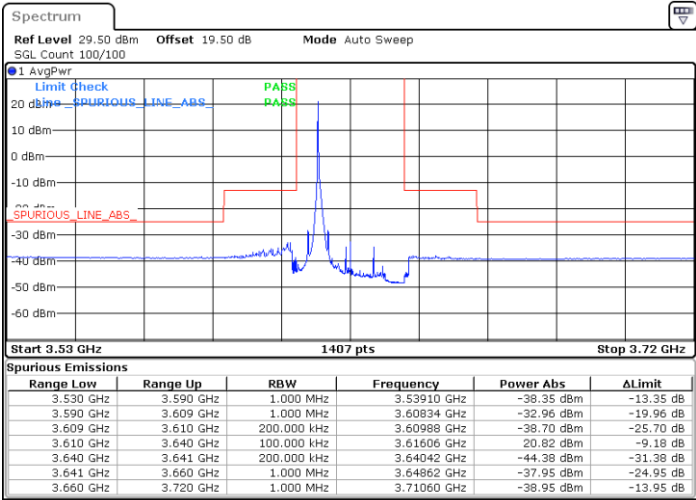

Date: 29.MAR.2023 17:37:26

LTE Band 48 / 20MHz

QPSK

Middle Channel / 1RB0

Middle Channel / 1RBmax

Date: 23.MAR.2023 13:58:08

Date: 23.MAR.2023 14:11:58

Middle Channel / FullIRB

N/A

Date: 23.MAR.2023 13:44:19

LTE Band 48 / 20MHz

QPSK

Highest Channel / 1RB0

Highest Channel / 1RBmax

Date: 29.MAR.2023 17:18:54

Date: 29.MAR.2023 17:17:34