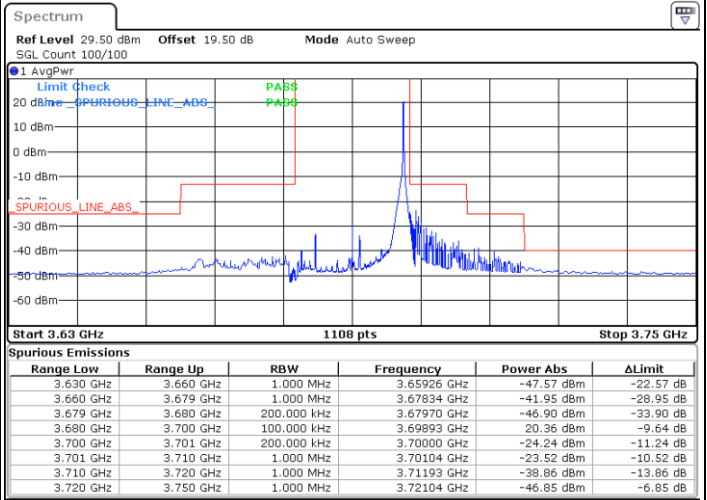

N/A

Date: 23.MAR.2023 13:44:19

LTE Band 48 / 20MHz

QPSK

Highest Channel / 1RB0

Highest Channel / 1RBmax

Date: 29.MAR.2023 17:18:54

Date: 29.MAR.2023 17:17:34

Highest Channel / FullIRB

N/A

Date: 29.MAR.2023 17:10:25

LTE Band 48 / 5MHz

16QAM

Lowest Channel / 1RB0

Lowest Channel / 1RBmax

Date: 22.MAR.2023 16:42:34