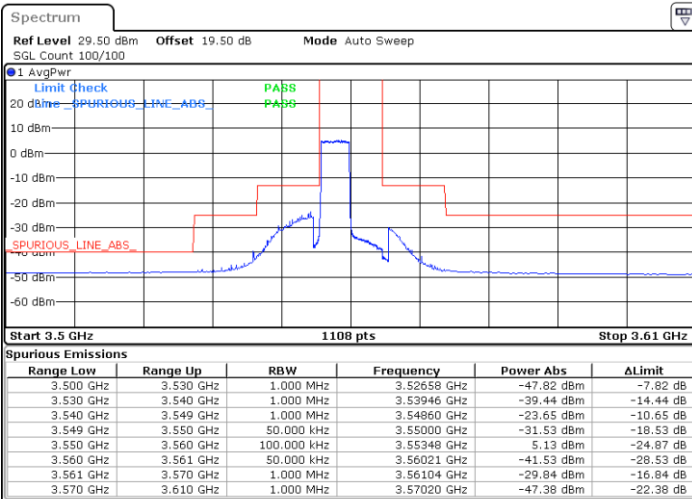

N/A

Date: 23.MAR.2023 13:44:19

LTE Band 48 / 20MHz

QPSK

Highest Channel / 1RB0

Highest Channel / 1RBmax

Date: 29.MAR.2023 17:18:54

Date: 29.MAR.2023 17:17:34

Highest Channel / FullIRB

N/A

Date: 29.MAR.2023 17:10:25

LTE Band 48 / 5MHz

16QAM

Lowest Channel / 1RB0

Lowest Channel / 1RBmax

Date: 22.MAR.2023 16:42:34

Date: 22.MAR.2023 17:14:25

Lowest Channel / FullIRB

N/A

Date: 22.MAR.2023 17:02:04

LTE Band 48 / 5MHz

16QAM

Middle Channel / 1RB0

Middle Channel / 1RBmax