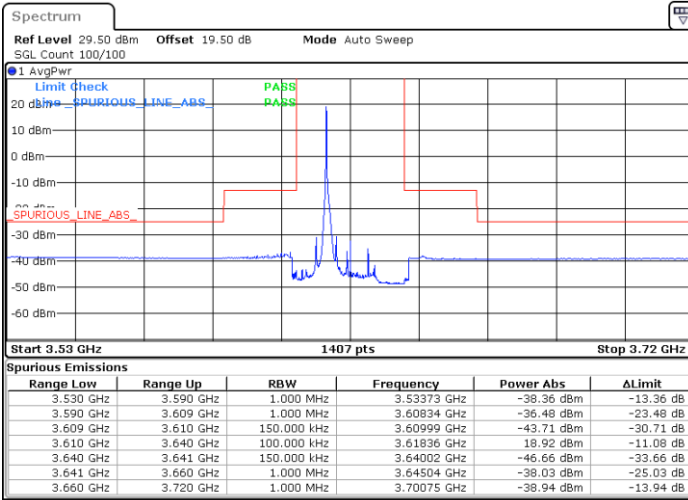

Date: 22.MAR.2023 17:33:32

Date: 22.MAR.2023 19:25:11

Highest Channel / FullIRB

N/A

Date: 22.MAR.2023 19:12:50

LTE Band 48 / 15MHz

64QAM

Lowest Channel / 1RB0

Lowest Channel / 1RBmax

Date: 29.MAR.2023 17:44:45

Date: 29.MAR.2023 17:59:27

Lowest Channel / FullIRB

N/A

Date: 29.MAR.2023 17:43:15

LTE Band 48 / 15MHz

64QAM

Middle Channel / 1RB0

Middle Channel / 1RBmax

Date: 23.MAR.2023 13:02:54

Date: 23.MAR.2023 13:30:30

Middle Channel / FullRB

N/A

Date: 23.MAR.2023 13:16:42

LTE Band 48 / 15MHz