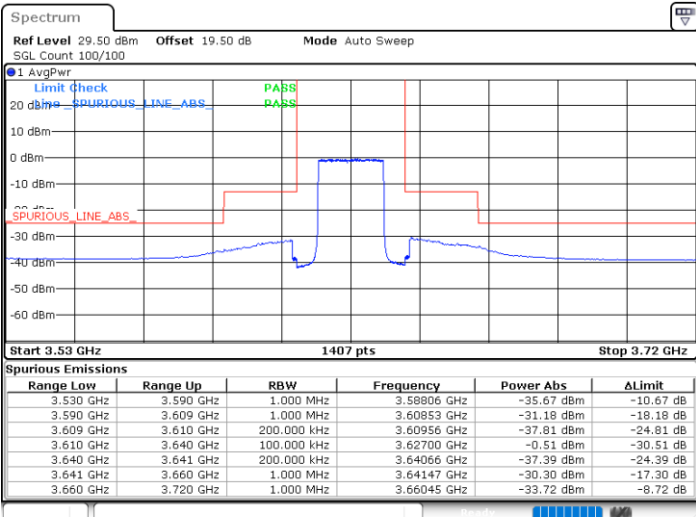

Date: 29.MAR.2023 17:24:26

Date: 29.MAR.2023 17:28:40

Lowest Channel / FullIRB

N/A

Date: 29.MAR.2023 17:35:49

LTE Band 48 / 20MHz

16QAM

Middle Channel / 1RB0

Middle Channel / 1RBmax

Date: 23.MAR.2023 13:59:40

Date: 23.MAR.2023 14:13:29

Middle Channel / FullIRB

N/A

Date: 23.MAR.2023 13:45:51

LTE Band 48 / 20MHz

16QAM

Highest Channel / 1RB0

Highest Channel / 1RBmax

Date: 29.MAR.2023 17:20:25

Date: 29.MAR.2023 17:16:23

Highest Channel / FullIRB

N/A

Date: 29.MAR.2023 17:12:04

LTE Band 48 / 5MHz