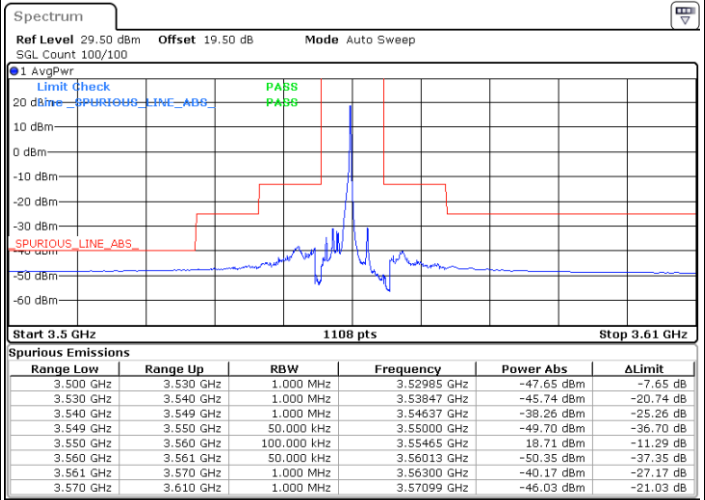

Highest Channel / 1RB0

Highest Channel / 1RBmax

Date: 29.MAR.2023 17:20:25

Date: 29.MAR.2023 17:16:23

Highest Channel / FullIRB

N/A

Date: 29.MAR.2023 17:12:04

LTE Band 48 / 5MHz

64QAM

Lowest Channel / 1RB0

Lowest Channel / 1RBmax

Date: 22.MAR.2023 16:44:23

Date: 22.MAR.2023 17:15:47

Lowest Channel / FullIRB

N/A

Date: 22.MAR.2023 17:03:26