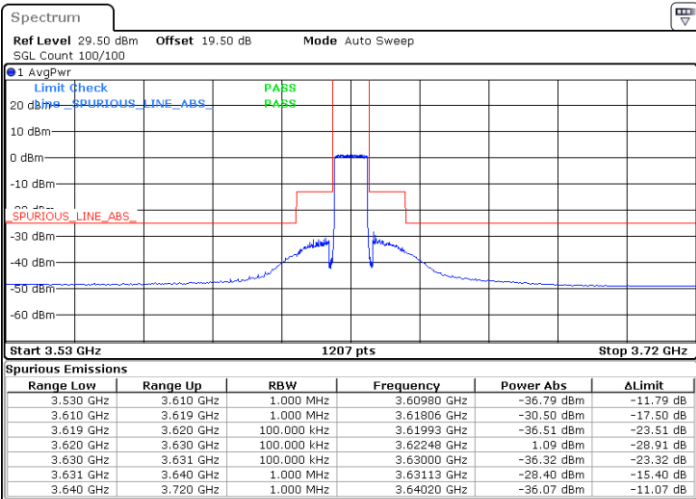

N/A

Date: 22.MAR.2023 17:11:41

LTE Band 48 / 10MHz

64QAM

Lowest Channel / 1RB0

Lowest Channel / 1RBmax

Date: 22.MAR.2023 17:25:21

Date: 22.MAR.2023 19:16:59

Lowest Channel / FullIRB

N/A

Date: 22.MAR.2023 17:37:38

LTE Band 48 / 10MHz

64QAM

MiddleChannel / 1RB0

Middle Channel / 1RBmax

Date: 22.MAR.2023 17:32:10

Date: 22.MAR.2023 19:23:49

Middle Channel / FullIRB

N/A

Date: 22.MAR.2023 19:11:27

LTE Band 48 / 10MHz

64QAM

Highest Channel / 1RB0

Highest Channel / 1RBmax

Date: 22.MAR.2023 17:33:32

Date: 22.MAR.2023 19:25:11

Highest Channel / FullIRB

N/A

Date: 22.MAR.2023 19:12:50

LTE Band 48 / 15MHz

64QAM

Lowest Channel / 1RB0