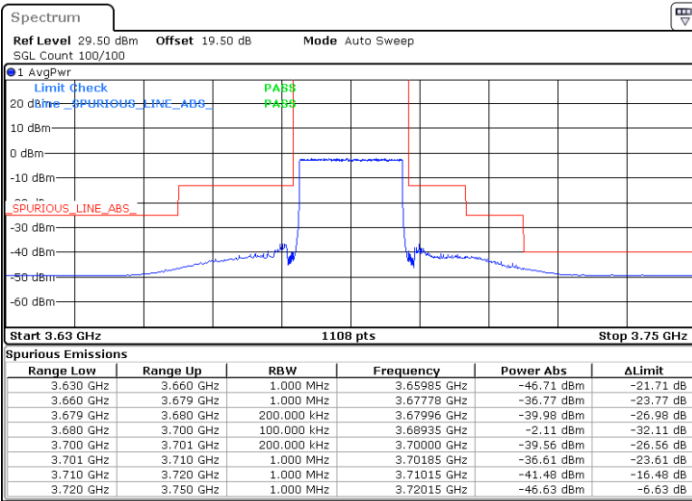

Highest Channel / FullIRB

N/A

Date: 29.MAR.2023 17:13:51