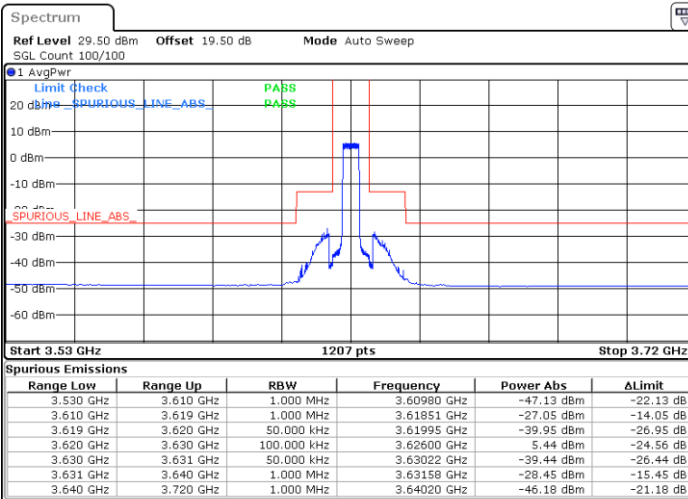

Middle Channel / FullIRB

N/A

Date: 22.MAR.2023 17:06:13