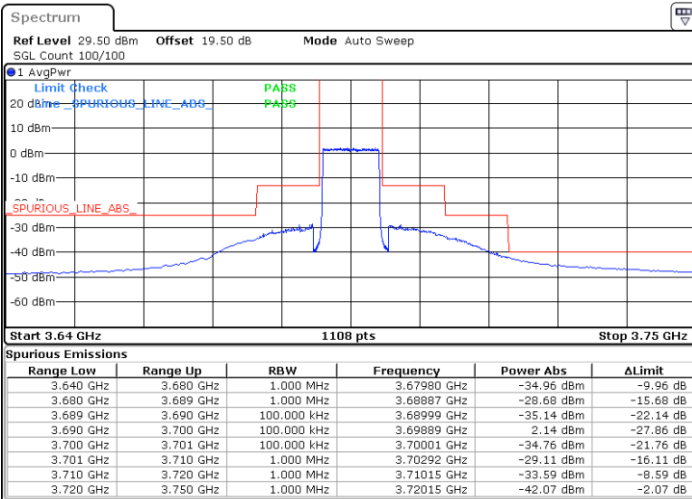

LTE Band 48 / 10MHz

16QAM

Highest Channel / 1RB0

Highest Channel / 1RBmax

Date: 22.MAR.2023 17:34:54

Date: 22.MAR.2023 19:26:34

Highest Channel / FullIRB

N/A

Date: 22.MAR.2023 19:14:12

LTE Band 48 / 15MHz

16QAM

Lowest Channel / 1RB0

Lowest Channel / 1RBmax

Date: 29.MAR.2023 17:46:59

Date: 29.MAR.2023 17:57:39

Lowest Channel / FullIRB