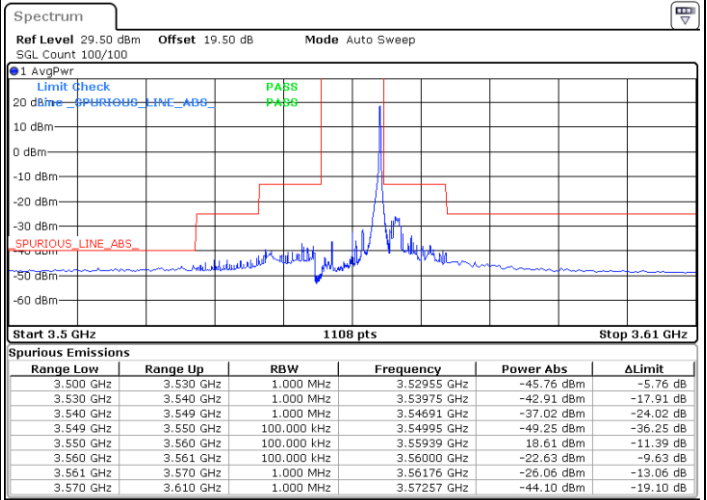

Date: 22.MAR.2023 17:04:48

LTE Band 48 / 5MHz

64QAM

Highest Channel / 1RB0

Highest Channel / 1RBmax

Date: 22.MAR.2023 16:59:20

Date: 22.MAR.2023 17:23:57

Highest Channel / FullIRB

N/A

Date: 22.MAR.2023 17:11:41

LTE Band 48 / 10MHz

64QAM

Lowest Channel / 1RB0

Lowest Channel / 1RBmax

Date: 22.MAR.2023 17:25:21

Date: 22.MAR.2023 19:16:59

Lowest Channel / FullIRB

N/A

Date: 22.MAR.2023 17:37:38

LTE Band 48 / 10MHz

64QAM

MiddleChannel / 1RB0

Middle Channel / 1RBmax

Date: 22.MAR.2023 17:32:10

Date: 22.MAR.2023 19:23:49

Middle Channel / FullIRB

N/A

Date: 22.MAR.2023 19:11:27

LTE Band 48 / 10MHz

64QAM

Highest Channel / 1RB0

Highest Channel / 1RBmax