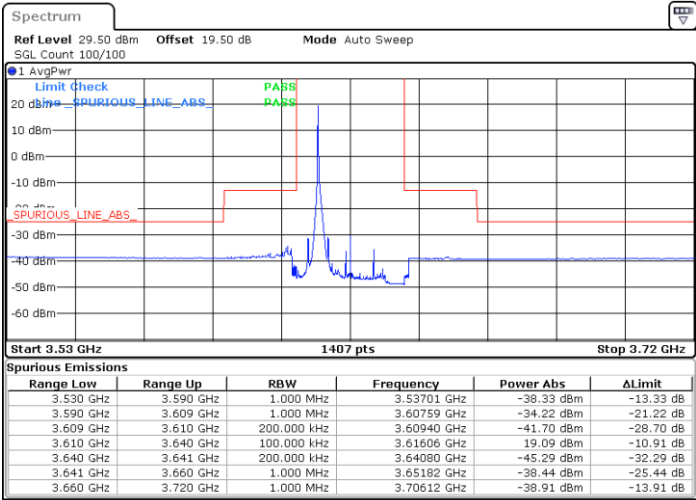

LTE Band 48 / 20MHz

64QAM

Lowest Channel / 1RB0

Lowest Channel / 1RBmax

Date: 29.MAR.2023 17:23:06

Date: 29.MAR.2023 17:30:06

Lowest Channel / FullIRB

N/A

Date: 29.MAR.2023 17:31:50

LTE Band 48 / 20MHz

64QAM

Middle Channel / 1RB0

Middle Channel / 1RBmax

Date: 23.MAR.2023 14:01:11

Date: 23.MAR.2023 14:15:01

Middle Channel / FullRB

N/A

Date: 23.MAR.2023 13:47:23

LTE Band 48 / 20MHz

64QAM

Highest Channel / 1RB0

Highest Channel / 1RBmax

Date: 29.MAR.2023 17:21:40

Date: 29.MAR.2023 17:15:12