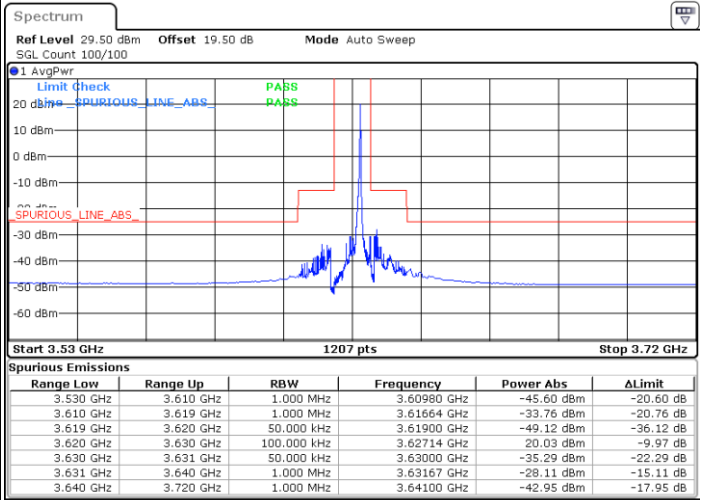

Date: 22.MAR.2023 17:18:31