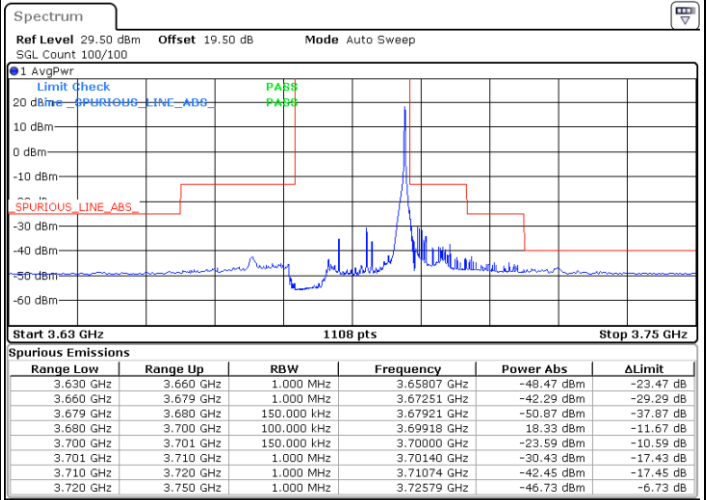

Lowest Channel / 1RBmax

Date: 29.MAR.2023 17:44:45

Date: 29.MAR.2023 17:59:27

Lowest Channel / FullIRB

N/A

Date: 29.MAR.2023 17:43:15

LTE Band 48 / 15MHz

64QAM

Middle Channel / 1RB0

Middle Channel / 1RBmax

Date: 23.MAR.2023 13:02:54

Date: 23.MAR.2023 13:30:30

Middle Channel / FullRB

N/A

Date: 23.MAR.2023 13:16:42

LTE Band 48 / 15MHz

64QAM

Highest Channel / 1RB0

Highest Channel / 1RBmax

Date: 29.MAR.2023 18:08:42

Date: 29.MAR.2023 18:00:52

Highest Channel / FullIRB

N/A

Date: 29.MAR.2023 18:10:19

LTE Band 48 / 20MHz

64QAM

Lowest Channel / 1RB0

Lowest Channel / 1RBmax

Date: 29.MAR.2023 17:23:06

Date: 29.MAR.2023 17:30:06

Lowest Channel / FullIRB

N/A