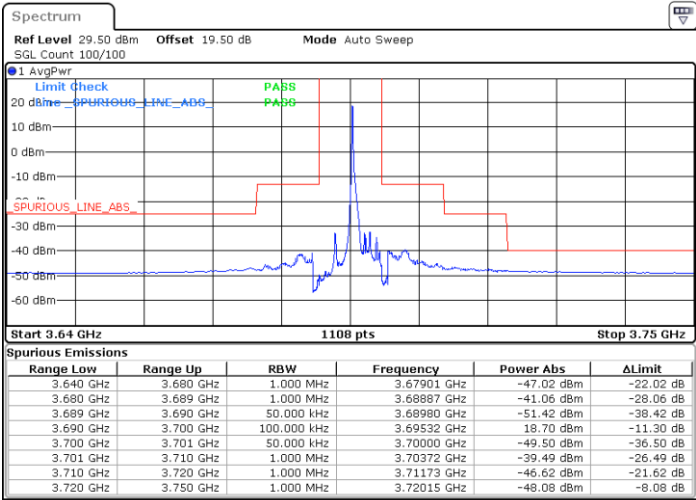

Date: 22.MAR.2023 17:04:48

LTE Band 48 / 5MHz

64QAM

Highest Channel / 1RB0

Highest Channel / 1RBmax

Date: 22.MAR.2023 16:59:20

Date: 22.MAR.2023 17:23:57

Highest Channel / FullIRB

N/A

Date: 22.MAR.2023 17:11:41

LTE Band 48 / 10MHz

64QAM

Lowest Channel / 1RB0

Lowest Channel / 1RBmax

Date: 22.MAR.2023 17:25:21

Date: 22.MAR.2023 19:16:59