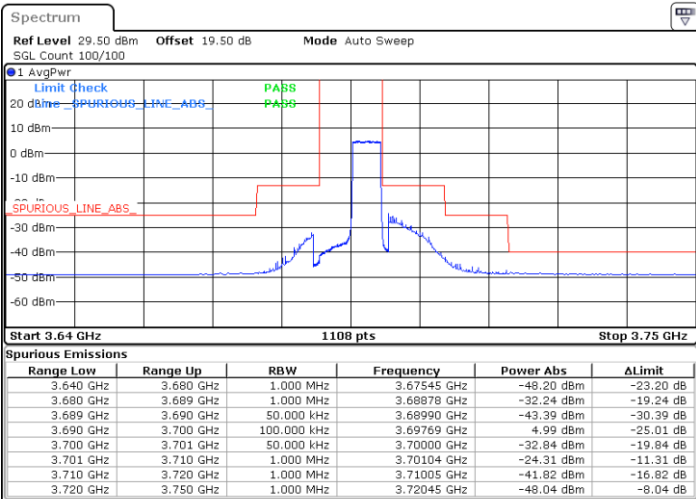

Highest Channel / 1RBmax

Date: 22.MAR.2023 16:57:33

Date: 22.MAR.2023 17:22:35

Highest Channel / FullIRB

N/A

Date: 22.MAR.2023 17:10:19

LTE Band 48 / 10MHz

16QAM

Lowest Channel / 1RB0

Lowest Channel / 1RBmax

Date: 22.MAR.2023 17:26:43

Date: 22.MAR.2023 19:18:20

Lowest Channel / FullIRB

N/A

Date: 22.MAR.2023 17:39:00

LTE Band 48 / 10MHz