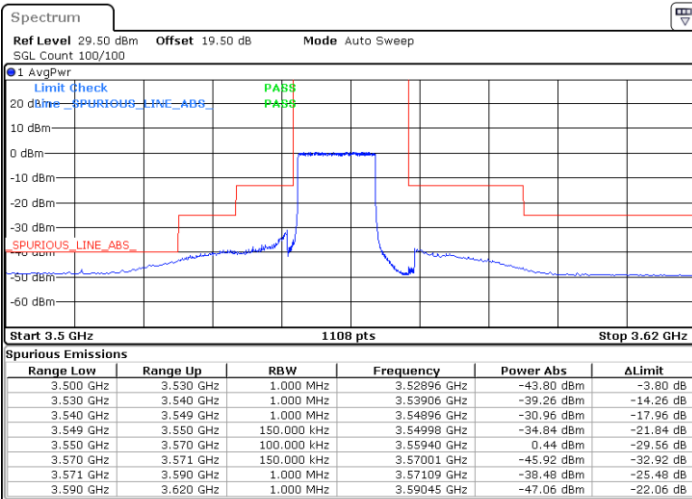

Lowest Channel / FullIRB

N/A

Date: 29.MAR.2023 17:40:35