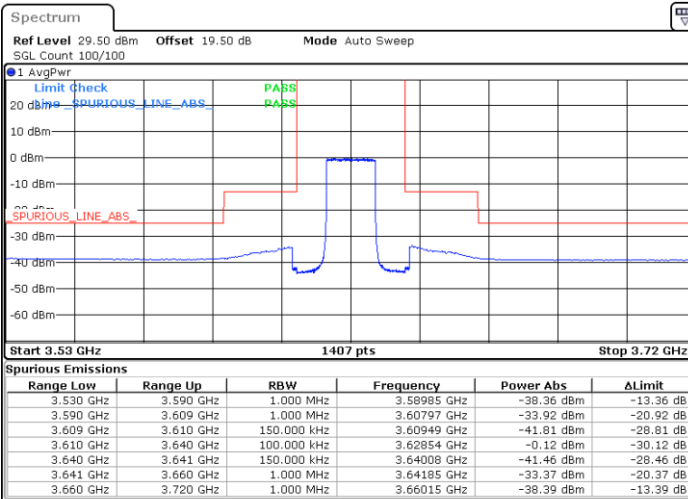

Lowest Channel / 1RBmax

Date: 29.MAR.2023 17:44:45

Date: 29.MAR.2023 17:59:27

Lowest Channel / FullIRB

N/A

Date: 29.MAR.2023 17:43:15

LTE Band 48 / 15MHz

64QAM

Middle Channel / 1RB0

Middle Channel / 1RBmax

Date: 23.MAR.2023 13:02:54

Date: 23.MAR.2023 13:30:30

Middle Channel / FullRB

N/A

Date: 23.MAR.2023 13:16:42

LTE Band 48 / 15MHz

64QAM

Highest Channel / 1RB0

Highest Channel / 1RBmax

Date: 29.MAR.2023 18:08:42

Date: 29.MAR.2023 18:00:52

Highest Channel / FullIRB

N/A

Date: 29.MAR.2023 18:10:19