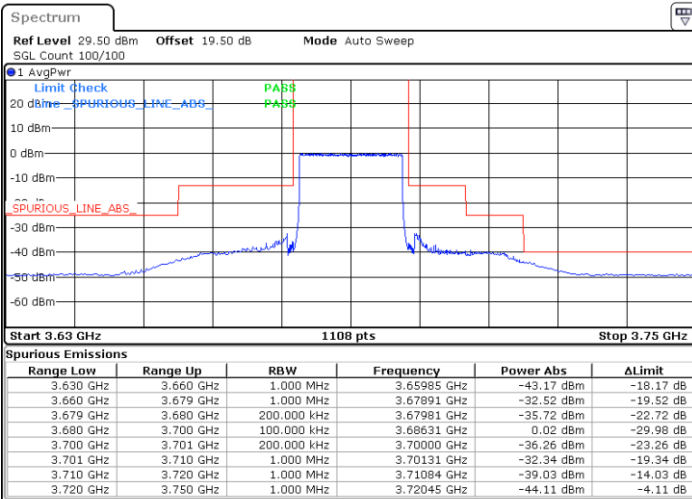

N/A

Date: 23.MAR.2023 13:44:19

LTE Band 48 / 20MHz

QPSK

Highest Channel / 1RB0

Highest Channel / 1RBmax

Date: 29.MAR.2023 17:18:54

Date: 29.MAR.2023 17:17:34

Highest Channel / FullIRB

N/A

Date: 29.MAR.2023 17:10:25

LTE Band 48 / 5MHz

16QAM

Lowest Channel / 1RB0

Lowest Channel / 1RBmax

Date: 22.MAR.2023 16:42:34