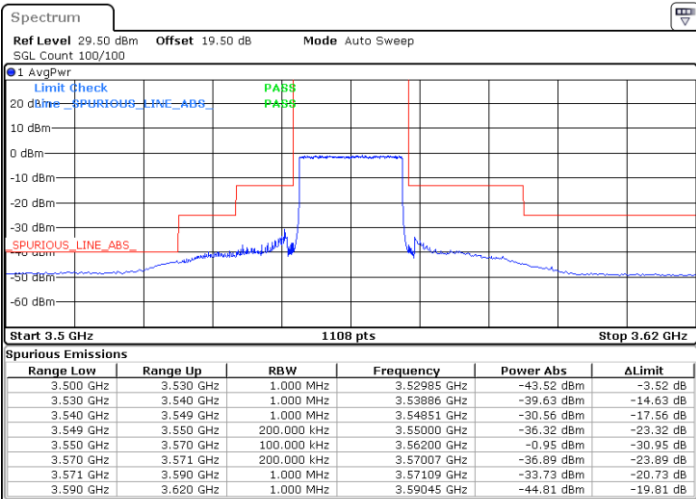

Middle Channel / FullRB

N/A

Date: 23.MAR.2023 13:18:13

LTE Band 48 / 15MHz

16QAM

Highest Channel / 1RB0

Highest Channel / 1RBmax

Date: 29.MAR.2023 18:07:29

Date: 29.MAR.2023 18:02:06

Highest Channel / FullIRB

N/A

Date: 29.MAR.2023 18:11:59

LTE Band 48 / 20MHz

16QAM

Lowest Channel / 1RB0

Lowest Channel / 1RBmax

Date: 29.MAR.2023 17:24:26

Date: 29.MAR.2023 17:28:40

Lowest Channel / FullIRB

N/A

Date: 29.MAR.2023 17:35:49

LTE Band 48 / 20MHz

16QAM

Middle Channel / 1RB0