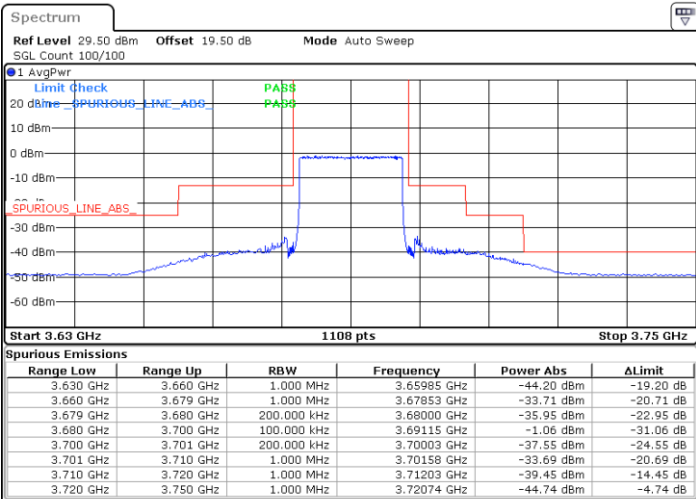

Highest Channel / 1RB0

Highest Channel / 1RBmax

Date: 29.MAR.2023 17:20:25

Date: 29.MAR.2023 17:16:23

Highest Channel / FullIRB

N/A

Date: 29.MAR.2023 17:12:04

LTE Band 48 / 5MHz

64QAM

Lowest Channel / 1RB0

Lowest Channel / 1RBmax

Date: 22.MAR.2023 16:44:23

Date: 22.MAR.2023 17:15:47

Lowest Channel / FullIRB

N/A

Date: 22.MAR.2023 17:03:26