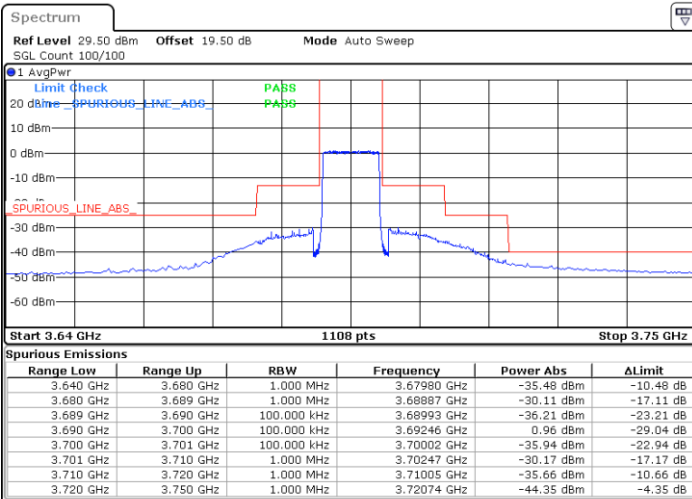

Lowest Channel / FullIRB

N/A

Date: 22.MAR.2023 17:37:38

LTE Band 48 / 10MHz

64QAM

MiddleChannel / 1RB0

Middle Channel / 1RBmax

Date: 22.MAR.2023 17:32:10

Date: 22.MAR.2023 19:23:49

Middle Channel / FullIRB

N/A

Date: 22.MAR.2023 19:11:27

LTE Band 48 / 10MHz

64QAM

Highest Channel / 1RB0

Highest Channel / 1RBmax

Date: 22.MAR.2023 17:33:32

Date: 22.MAR.2023 19:25:11

Highest Channel / FullIRB

N/A

Date: 22.MAR.2023 19:12:50

LTE Band 48 / 15MHz

64QAM

Lowest Channel / 1RB0