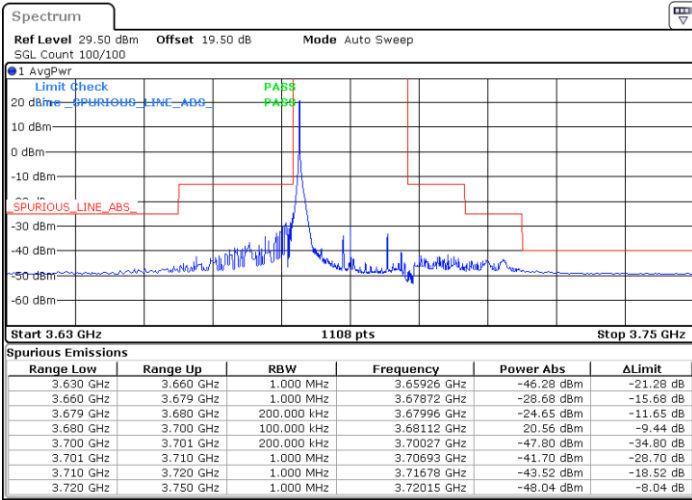

N/A

Date: 23.MAR.2023 13:44:19

LTE Band 48 / 20MHz

QPSK

Highest Channel / 1RB0

Highest Channel / 1RBmax

Date: 29.MAR.2023 17:18:54

Date: 29.MAR.2023 17:17:34

Highest Channel / FullIRB

N/A

Date: 29.MAR.2023 17:10:25

LTE Band 48 / 5MHz

16QAM

Lowest Channel / 1RB0

Lowest Channel / 1RBmax

Date: 22.MAR.2023 16:42:34