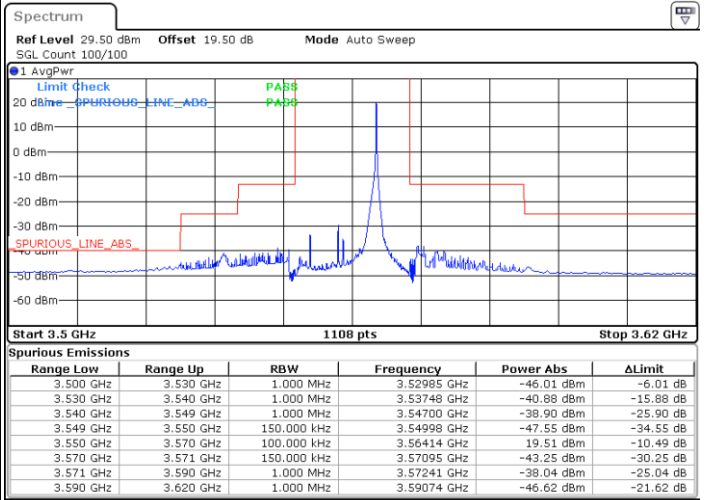

LTE Band 48 / 10MHz

16QAM

Highest Channel / 1RB0

Highest Channel / 1RBmax

Date: 22.MAR.2023 17:34:54

Date: 22.MAR.2023 19:26:34

Highest Channel / FullIRB

N/A

Date: 22.MAR.2023 19:14:12

LTE Band 48 / 15MHz

16QAM

Lowest Channel / 1RB0

Lowest Channel / 1RBmax

Date: 29.MAR.2023 17:46:59

Date: 29.MAR.2023 17:57:39

Lowest Channel / FullIRB