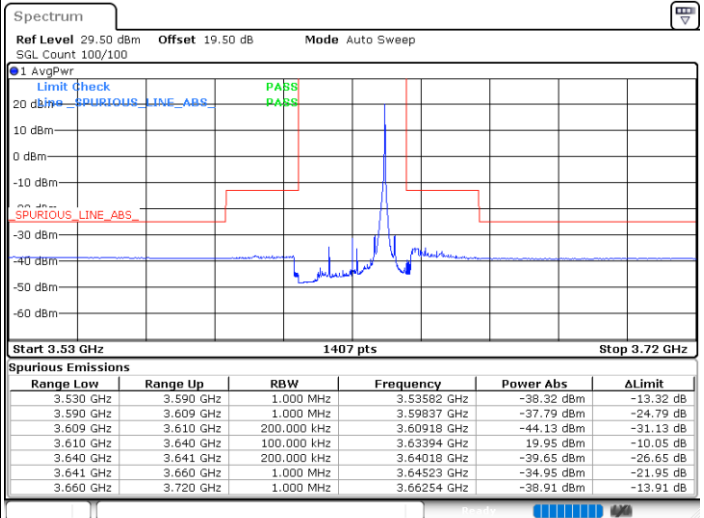

Date: 29.MAR.2023 18:02:06

Highest Channel / FullIRB

N/A

Date: 29.MAR.2023 18:11:59

LTE Band 48 / 20MHz

16QAM

Lowest Channel / 1RB0

Lowest Channel / 1RBmax

Date: 29.MAR.2023 17:24:26

Date: 29.MAR.2023 17:28:40

Lowest Channel / FullIRB

N/A

Date: 29.MAR.2023 17:35:49

LTE Band 48 / 20MHz

16QAM

Middle Channel / 1RB0

Middle Channel / 1RBmax

Date: 23.MAR.2023 13:59:40

Date: 23.MAR.2023 14:13:29

Middle Channel / FullIRB

N/A

Date: 23.MAR.2023 13:45:51

LTE Band 48 / 20MHz

16QAM

Highest Channel / 1RB0

Highest Channel / 1RBmax

Date: 29.MAR.2023 17:20:25

Date: 29.MAR.2023 17:16:23

Highest Channel / FullIRB

N/A

Date: 29.MAR.2023 17:12:04

LTE Band 48 / 5MHz