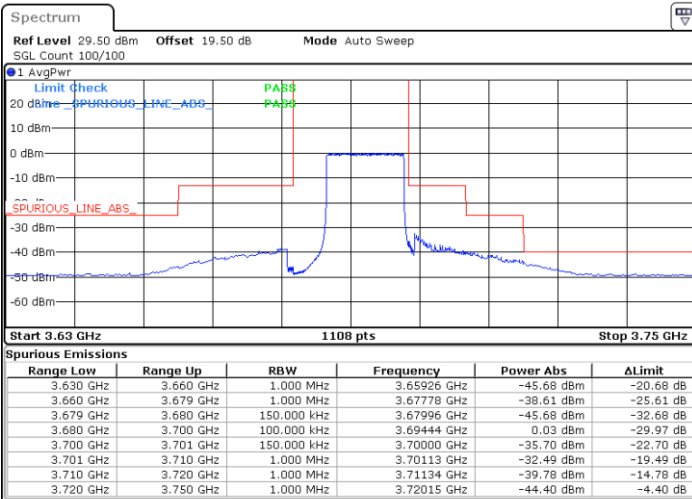

Middle Channel / FullRB

N/A

Date: 23.MAR.2023 13:18:13

LTE Band 48 / 15MHz

16QAM

Highest Channel / 1RB0

Highest Channel / 1RBmax

Date: 29.MAR.2023 18:07:29

Date: 29.MAR.2023 18:02:06

Highest Channel / FullIRB

N/A

Date: 29.MAR.2023 18:11:59

LTE Band 48 / 20MHz

16QAM

Lowest Channel / 1RB0

Lowest Channel / 1RBmax