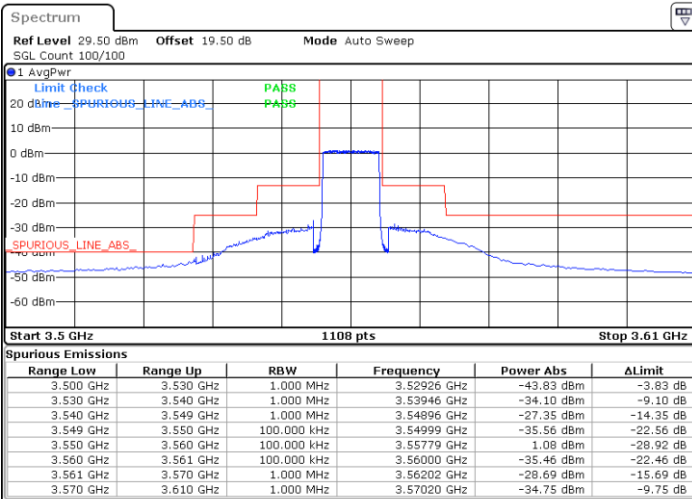

Date: 22.MAR.2023 17:04:48

LTE Band 48 / 5MHz

64QAM

Highest Channel / 1RB0

Highest Channel / 1RBmax

Date: 22.MAR.2023 16:59:20

Date: 22.MAR.2023 17:23:57

Highest Channel / FullIRB

N/A

Date: 22.MAR.2023 17:11:41

LTE Band 48 / 10MHz

64QAM

Lowest Channel / 1RB0

Lowest Channel / 1RBmax

Date: 22.MAR.2023 17:25:21

Date: 22.MAR.2023 19:16:59

Lowest Channel / FullIRB

N/A

Date: 22.MAR.2023 17:37:38

LTE Band 48 / 10MHz

64QAM

MiddleChannel / 1RB0

Middle Channel / 1RBmax

Date: 22.MAR.2023 17:32:10

Date: 22.MAR.2023 19:23:49

Middle Channel / FullIRB

N/A

Date: 22.MAR.2023 19:11:27

LTE Band 48 / 10MHz

64QAM

Highest Channel / 1RB0

Highest Channel / 1RBmax