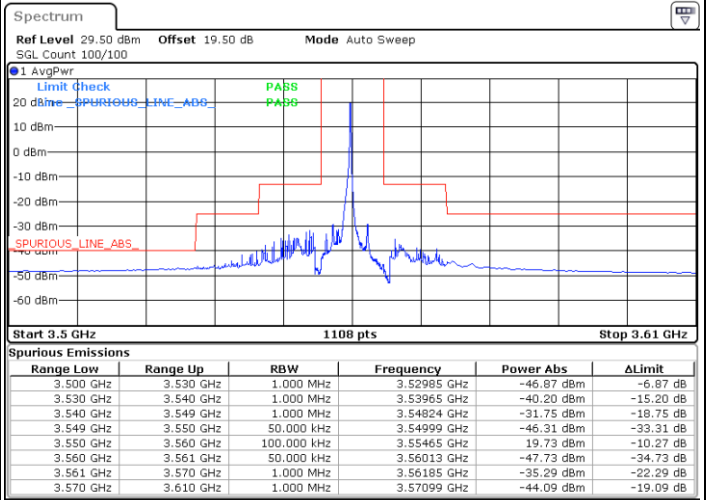

N/A

Date: 23.MAR.2023 13:44:19

LTE Band 48 / 20MHz

QPSK

Highest Channel / 1RB0

Highest Channel / 1RBmax

Date: 29.MAR.2023 17:18:54

Date: 29.MAR.2023 17:17:34

Highest Channel / FullIRB

N/A

Date: 29.MAR.2023 17:10:25

LTE Band 48 / 5MHz

16QAM

Lowest Channel / 1RB0

Lowest Channel / 1RBmax

Date: 22.MAR.2023 16:42:34

Date: 22.MAR.2023 17:14:25

Lowest Channel / FullIRB

N/A

Date: 22.MAR.2023 17:02:04

LTE Band 48 / 5MHz

16QAM

Middle Channel / 1RB0

Middle Channel / 1RBmax