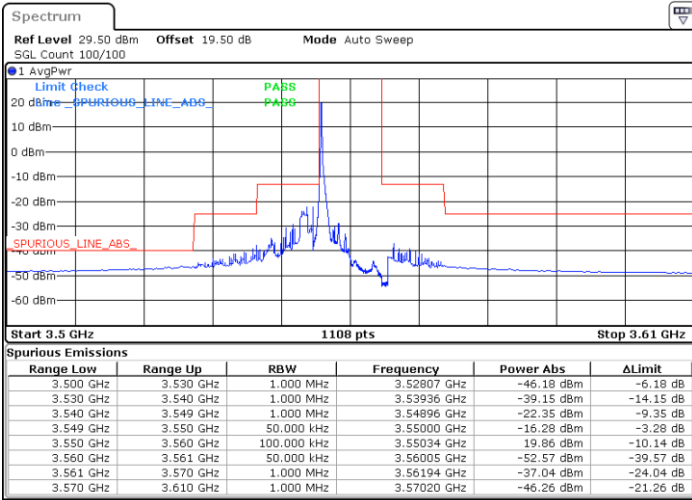

N/A

Date: 23.MAR.2023 13:44:19

LTE Band 48 / 20MHz

QPSK

Highest Channel / 1RB0

Highest Channel / 1RBmax

Date: 29.MAR.2023 17:18:54

Date: 29.MAR.2023 17:17:34

Highest Channel / FullIRB

N/A

Date: 29.MAR.2023 17:10:25

LTE Band 48 / 5MHz

16QAM

Lowest Channel / 1RB0

Lowest Channel / 1RBmax

Date: 22.MAR.2023 16:42:34

Date: 22.MAR.2023 17:14:25

Lowest Channel / FullIRB

N/A

Date: 22.MAR.2023 17:02:04

LTE Band 48 / 5MHz

16QAM

Middle Channel / 1RB0

Middle Channel / 1RBmax