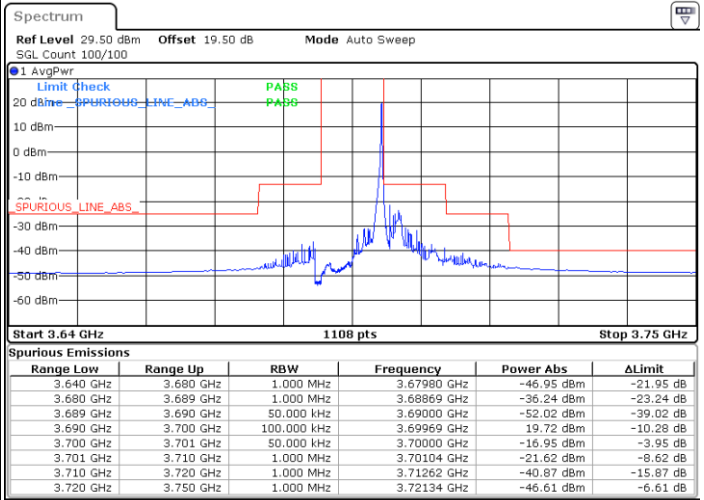

Date: 22.MAR.2023 17:14:25

Lowest Channel / FullIRB

N/A

Date: 22.MAR.2023 17:02:04

LTE Band 48 / 5MHz

16QAM

Middle Channel / 1RB0

Middle Channel / 1RBmax

Date: 22.MAR.2023 16:48:04

Date: 22.MAR.2023 17:18:31

Middle Channel / FullIRB

N/A

Date: 22.MAR.2023 17:06:13

LTE Band 48 / 5MHz

16QAM

Highest Channel / 1RB0

Highest Channel / 1RBmax

Date: 22.MAR.2023 16:57:33

Date: 22.MAR.2023 17:22:35

Highest Channel / FullIRB

N/A

Date: 22.MAR.2023 17:10:19

LTE Band 48 / 10MHz

16QAM

Lowest Channel / 1RB0

Lowest Channel / 1RBmax

Date: 22.MAR.2023 17:26:43

Date: 22.MAR.2023 19:18:20

Lowest Channel / FullIRB

N/A

Date: 22.MAR.2023 17:39:00

LTE Band 48 / 10MHz