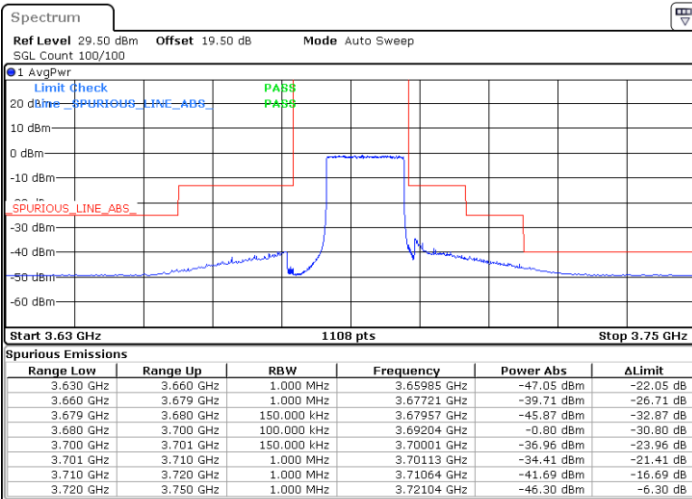

Middle Channel / 1RB0

Middle Channel / 1RBmax

Date: 23.MAR.2023 13:02:54

Date: 23.MAR.2023 13:30:30

Middle Channel / FullRB

N/A

Date: 23.MAR.2023 13:16:42

LTE Band 48 / 15MHz

64QAM

Highest Channel / 1RB0

Highest Channel / 1RBmax

Date: 29.MAR.2023 18:08:42

Date: 29.MAR.2023 18:00:52

Highest Channel / FullIRB

N/A

Date: 29.MAR.2023 18:10:19

LTE Band 48 / 20MHz

64QAM

Lowest Channel / 1RB0

Lowest Channel / 1RBmax

Date: 29.MAR.2023 17:23:06

Date: 29.MAR.2023 17:30:06

Lowest Channel / FullIRB

N/A