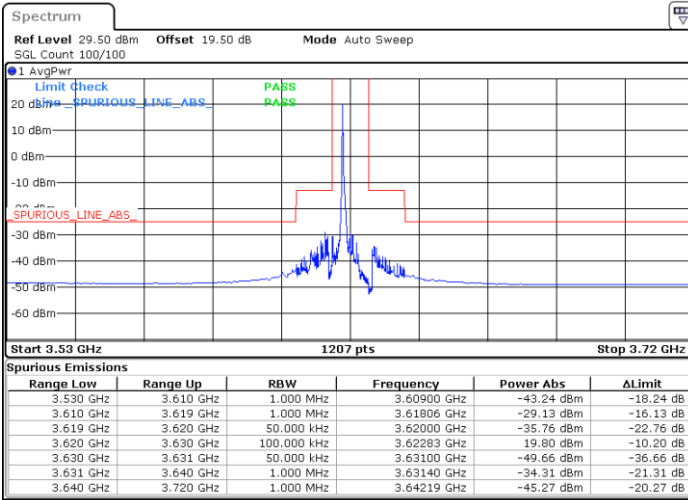

Highest Channel / FullIRB

N/A

Date: 29.MAR.2023 17:10:25

LTE Band 48 / 5MHz

16QAM

Lowest Channel / 1RB0

Lowest Channel / 1RBmax

Date: 22.MAR.2023 16:42:34

Date: 22.MAR.2023 17:14:25

Lowest Channel / FullIRB

N/A

Date: 22.MAR.2023 17:02:04

LTE Band 48 / 5MHz

16QAM

Middle Channel / 1RB0

Middle Channel / 1RBmax

Date: 22.MAR.2023 16:48:04

Date: 22.MAR.2023 17:18:31

Middle Channel / FullIRB

N/A

Date: 22.MAR.2023 17:06:13

LTE Band 48 / 5MHz

16QAM

Highest Channel / 1RB0