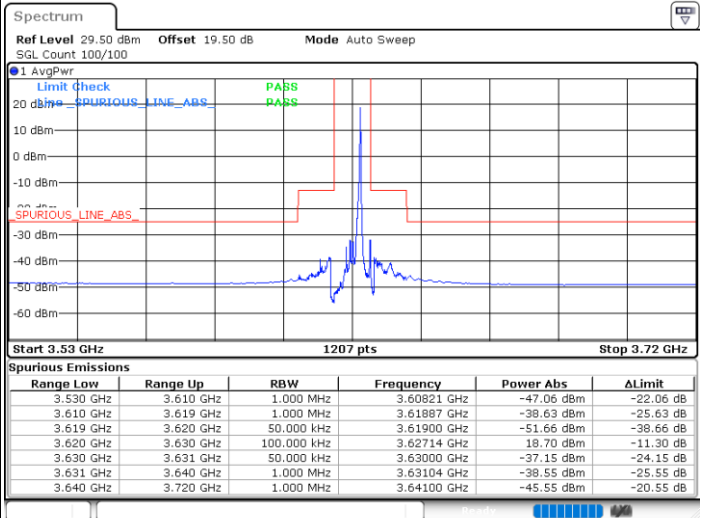

LTE Band 48 / 5MHz

64QAM

Middle Channel / 1RB0

Middle Channel / 1RBmax

Date: 22.MAR.2023 16:46:12

Date: 22.MAR.2023 17:17:09