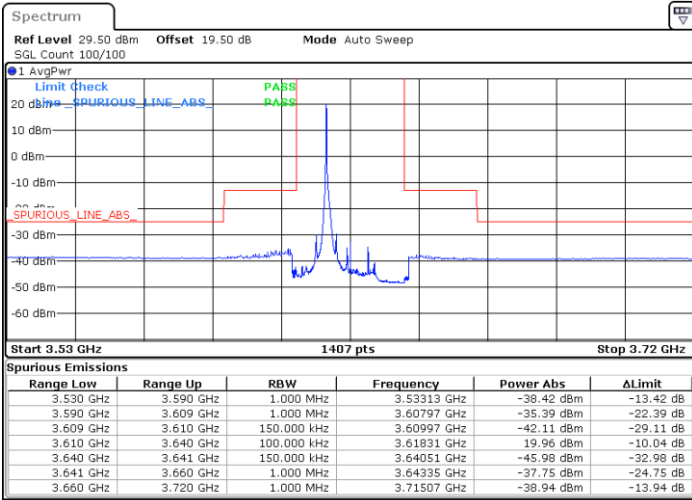

Date: 22.MAR.2023 19:14:12

LTE Band 48 / 15MHz

16QAM

Lowest Channel / 1RB0

Lowest Channel / 1RBmax

Date: 29.MAR.2023 17:46:59

Date: 29.MAR.2023 17:57:39

Lowest Channel / FullIRB

N/A

Date: 29.MAR.2023 17:40:35

LTE Band 48 / 15MHz

16QAM

Middle Channel / 1RB0

Middle Channel / 1RBmax

Date: 23.MAR.2023 13:04:26

Date: 23.MAR.2023 13:32:01

Middle Channel / FullRB

N/A

Date: 23.MAR.2023 13:18:13

LTE Band 48 / 15MHz

16QAM

Highest Channel / 1RB0

Highest Channel / 1RBmax

Date: 29.MAR.2023 18:07:29

Date: 29.MAR.2023 18:02:06

Highest Channel / FullIRB

N/A

Date: 29.MAR.2023 18:11:59

LTE Band 48 / 20MHz

16QAM

Lowest Channel / 1RB0

Lowest Channel / 1RBmax