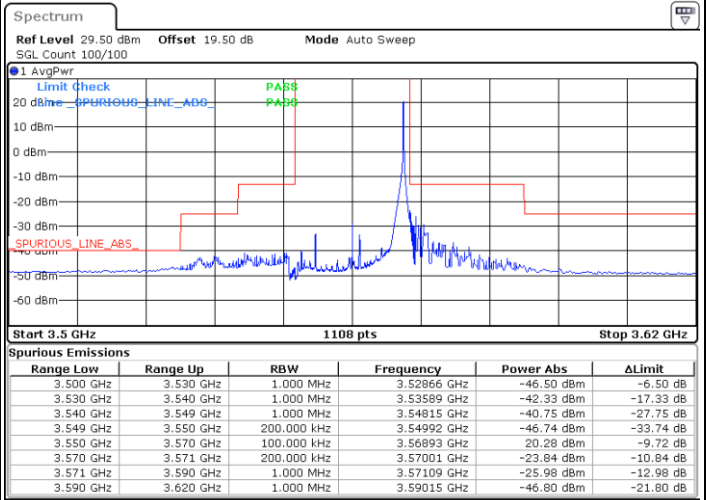

LTE Band 48 / 20MHz

QPSK

Lowest Channel / 1RB0

Lowest Channel / 1RBmax

Date: 29.MAR.2023 17:25:48

Date: 29.MAR.2023 17:27:04

Lowest Channel / FullIRB

N/A

Date: 29.MAR.2023 17:37:26

LTE Band 48 / 20MHz

QPSK

Middle Channel / 1RB0

Middle Channel / 1RBmax

Date: 23.MAR.2023 13:58:08

Date: 23.MAR.2023 14:11:58

Middle Channel / FullIRB