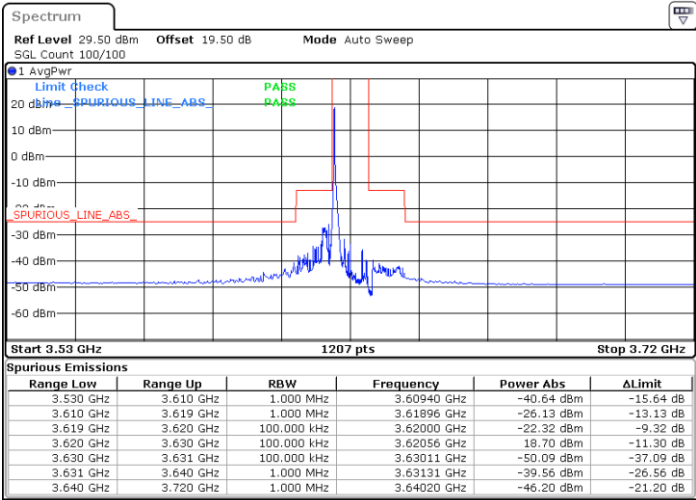

N/A

Date: 22.MAR.2023 17:11:41

LTE Band 48 / 10MHz

64QAM

Lowest Channel / 1RB0

Lowest Channel / 1RBmax

Date: 22.MAR.2023 17:25:21

Date: 22.MAR.2023 19:16:59

Lowest Channel / FullIRB

N/A

Date: 22.MAR.2023 17:37:38

LTE Band 48 / 10MHz

64QAM

MiddleChannel / 1RB0

Middle Channel / 1RBmax

Date: 22.MAR.2023 17:32:10

Date: 22.MAR.2023 19:23:49

Middle Channel / FullIRB

N/A

Date: 22.MAR.2023 19:11:27

LTE Band 48 / 10MHz

64QAM

Highest Channel / 1RB0

Highest Channel / 1RBmax

Date: 22.MAR.2023 17:33:32

Date: 22.MAR.2023 19:25:11

Highest Channel / FullIRB

N/A

Date: 22.MAR.2023 19:12:50

LTE Band 48 / 15MHz

64QAM

Lowest Channel / 1RB0