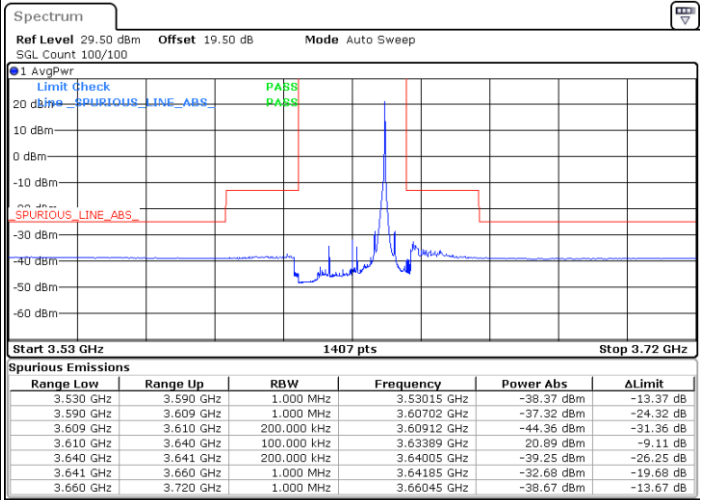

LTE Band 48 / 20MHz

QPSK

Lowest Channel / 1RB0

Lowest Channel / 1RBmax

Date: 29.MAR.2023 17:25:48

Date: 29.MAR.2023 17:27:04

Lowest Channel / FullIRB

N/A

Date: 29.MAR.2023 17:37:26

LTE Band 48 / 20MHz

QPSK

Middle Channel / 1RB0

Middle Channel / 1RBmax

Date: 23.MAR.2023 13:58:08

Date: 23.MAR.2023 14:11:58

Middle Channel / FullIRB

N/A

Date: 23.MAR.2023 13:44:19

LTE Band 48 / 20MHz

QPSK

Highest Channel / 1RB0

Highest Channel / 1RBmax

Date: 29.MAR.2023 17:18:54

Date: 29.MAR.2023 17:17:34

Highest Channel / FullIRB

N/A

Date: 29.MAR.2023 17:10:25

LTE Band 48 / 5MHz

16QAM

Lowest Channel / 1RB0

Lowest Channel / 1RBmax

Date: 22.MAR.2023 16:42:34