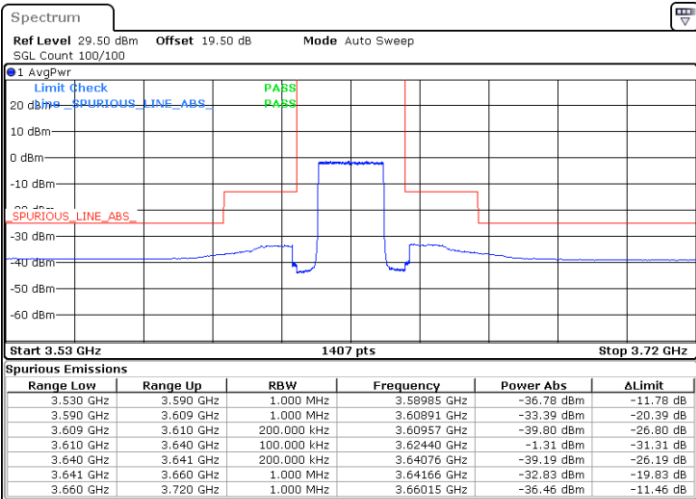

LTE Band 48 / 20MHz

64QAM

Lowest Channel / 1RB0

Lowest Channel / 1RBmax

Date: 29.MAR.2023 17:23:06

Date: 29.MAR.2023 17:30:06

Lowest Channel / FullIRB

N/A

Date: 29.MAR.2023 17:31:50

LTE Band 48 / 20MHz

64QAM

Middle Channel / 1RB0

Middle Channel / 1RBmax

Date: 23.MAR.2023 14:01:11

Date: 23.MAR.2023 14:15:01

Middle Channel / FullRB

N/A

Date: 23.MAR.2023 13:47:23

LTE Band 48 / 20MHz

64QAM

Highest Channel / 1RB0

Highest Channel / 1RBmax

Date: 29.MAR.2023 17:21:40

Date: 29.MAR.2023 17:15:12