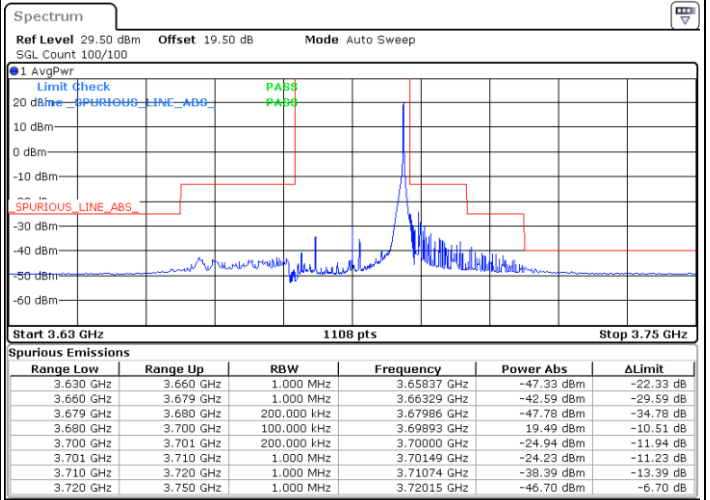

Date: 29.MAR.2023 17:24:26

Date: 29.MAR.2023 17:28:40

Lowest Channel / FullIRB

N/A

Date: 29.MAR.2023 17:35:49

LTE Band 48 / 20MHz

16QAM

Middle Channel / 1RB0

Middle Channel / 1RBmax

Date: 23.MAR.2023 13:59:40

Date: 23.MAR.2023 14:13:29

Middle Channel / FullIRB

N/A

Date: 23.MAR.2023 13:45:51

LTE Band 48 / 20MHz

16QAM

Highest Channel / 1RB0

Highest Channel / 1RBmax

Date: 29.MAR.2023 17:20:25

Date: 29.MAR.2023 17:16:23

Highest Channel / FullIRB

N/A

Date: 29.MAR.2023 17:12:04

LTE Band 48 / 5MHz