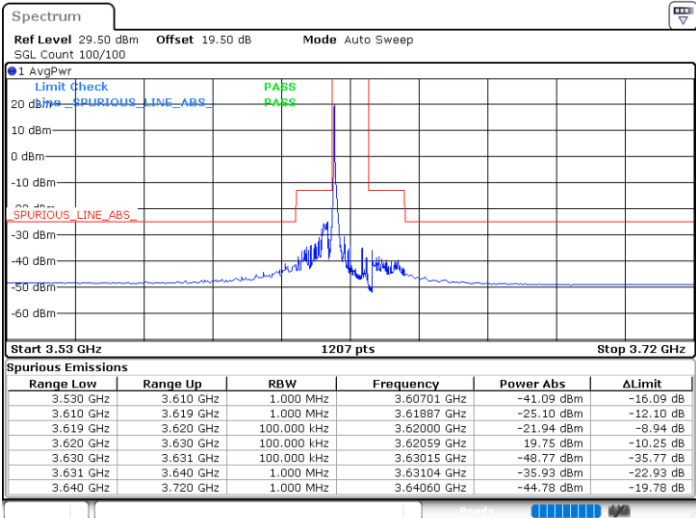

LTE Band 48 / 10MHz

16QAM

MiddleChannel / 1RB0

Middle Channel / 1RBmax

Date: 22.MAR.2023 17:30:49