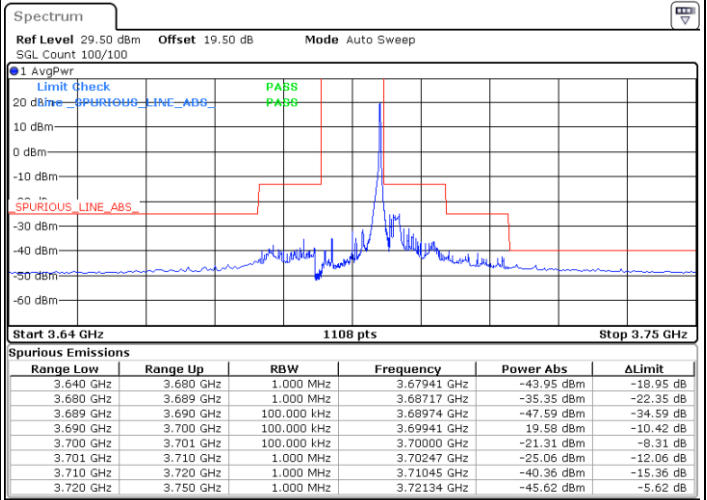

LTE Band 48 / 10MHz

16QAM

Highest Channel / 1RB0

Highest Channel / 1RBmax

Date: 22.MAR.2023 17:34:54

Date: 22.MAR.2023 19:26:34

Highest Channel / FullIRB

N/A

Date: 22.MAR.2023 19:14:12

LTE Band 48 / 15MHz

16QAM

Lowest Channel / 1RB0

Lowest Channel / 1RBmax

Date: 29.MAR.2023 17:46:59

Date: 29.MAR.2023 17:57:39

Lowest Channel / FullIRB