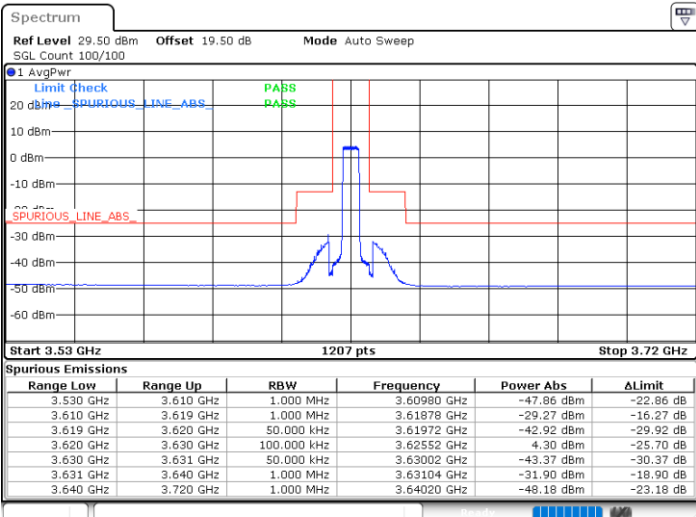

LTE Band 48 / 5MHz

64QAM

Middle Channel / 1RB0

Middle Channel / 1RBmax

Date: 22.MAR.2023 16:46:12

Date: 22.MAR.2023 17:17:09

Middle Channel / FullRB

N/A

Date: 22.MAR.2023 17:04:48

LTE Band 48 / 5MHz

64QAM

Highest Channel / 1RB0

Highest Channel / 1RBmax

Date: 22.MAR.2023 16:59:20

Date: 22.MAR.2023 17:23:57

Highest Channel / FullIRB