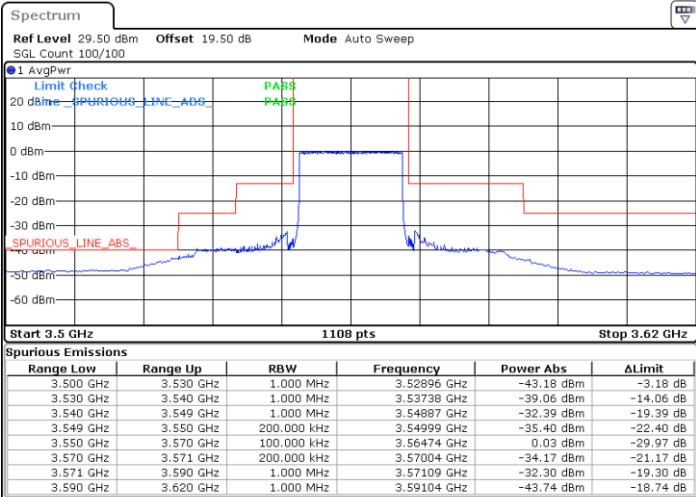

LTE Band 48 / 20MHz

QPSK

Lowest Channel / 1RB0

Lowest Channel / 1RBmax

Date: 29.MAR.2023 17:25:48

Date: 29.MAR.2023 17:27:04

Lowest Channel / FullIRB

N/A

Date: 29.MAR.2023 17:37:26

LTE Band 48 / 20MHz

QPSK

Middle Channel / 1RB0

Middle Channel / 1RBmax

Date: 23.MAR.2023 13:58:08

Date: 23.MAR.2023 14:11:58

Middle Channel / FullIRB