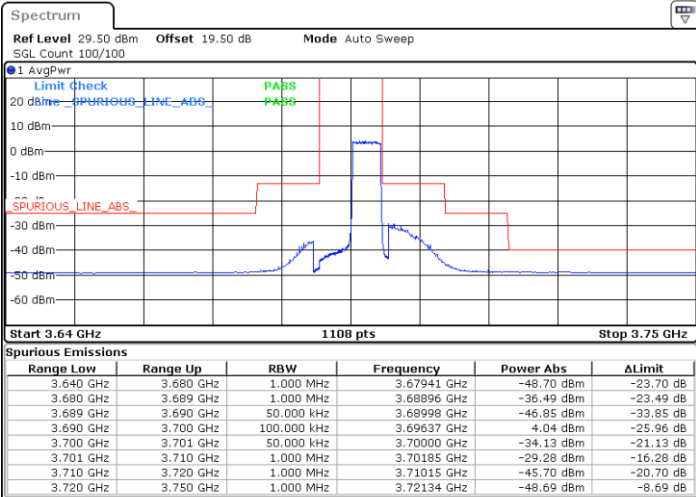

Date: 22.MAR.2023 17:04:48

LTE Band 48 / 5MHz

64QAM

Highest Channel / 1RB0

Highest Channel / 1RBmax

Date: 22.MAR.2023 16:59:20

Date: 22.MAR.2023 17:23:57

Highest Channel / FullIRB

N/A

Date: 22.MAR.2023 17:11:41

LTE Band 48 / 10MHz

64QAM

Lowest Channel / 1RB0

Lowest Channel / 1RBmax

Date: 22.MAR.2023 17:25:21

Date: 22.MAR.2023 19:16:59