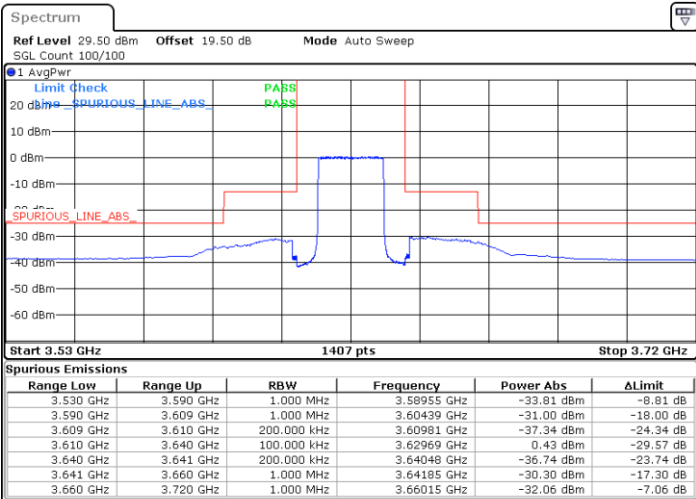

Date: 29.MAR.2023 17:37:26

LTE Band 48 / 20MHz

QPSK

Middle Channel / 1RB0

Middle Channel / 1RBmax

Date: 23.MAR.2023 13:58:08

Date: 23.MAR.2023 14:11:58

Middle Channel / FullIRB

N/A

Date: 23.MAR.2023 13:44:19

LTE Band 48 / 20MHz

QPSK

Highest Channel / 1RB0

Highest Channel / 1RBmax

Date: 29.MAR.2023 17:18:54

Date: 29.MAR.2023 17:17:34