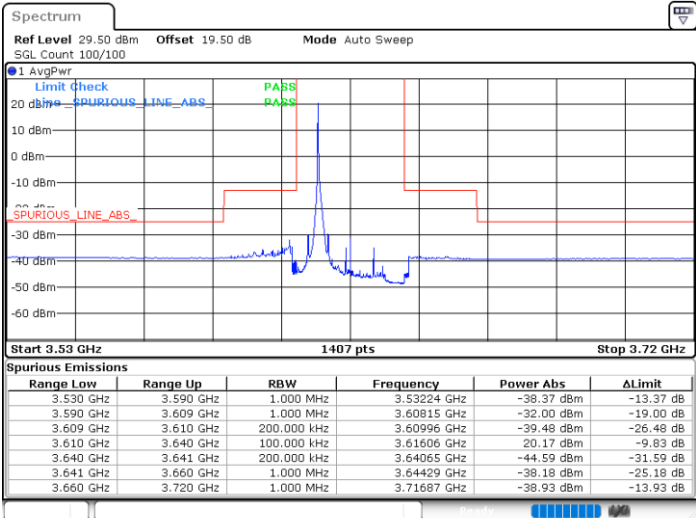

Date: 29.MAR.2023 18:02:06

Highest Channel / FullIRB

N/A

Date: 29.MAR.2023 18:11:59

LTE Band 48 / 20MHz

16QAM

Lowest Channel / 1RB0

Lowest Channel / 1RBmax

Date: 29.MAR.2023 17:24:26

Date: 29.MAR.2023 17:28:40

Lowest Channel / FullIRB

N/A

Date: 29.MAR.2023 17:35:49

LTE Band 48 / 20MHz

16QAM

Middle Channel / 1RB0

Middle Channel / 1RBmax

Date: 23.MAR.2023 13:59:40

Date: 23.MAR.2023 14:13:29

Middle Channel / FullIRB

N/A

Date: 23.MAR.2023 13:45:51

LTE Band 48 / 20MHz

16QAM

Highest Channel / 1RB0

Highest Channel / 1RBmax

Date: 29.MAR.2023 17:20:25

Date: 29.MAR.2023 17:16:23

Highest Channel / FullIRB

N/A

Date: 29.MAR.2023 17:12:04

LTE Band 48 / 5MHz