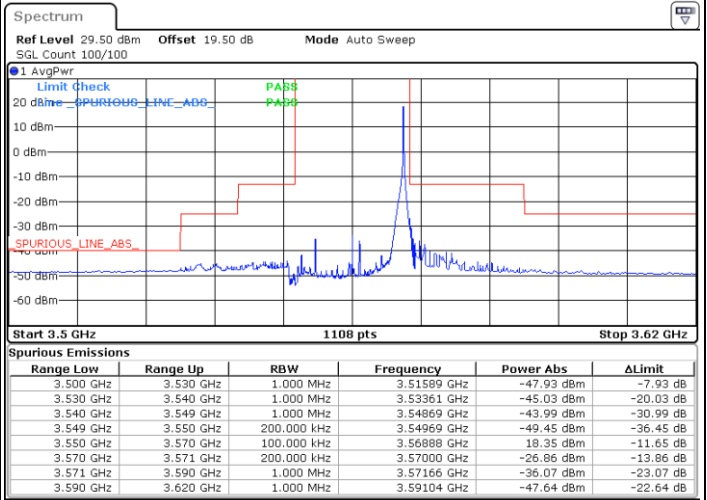

Middle Channel / 1RB0

Middle Channel / 1RBmax

Date: 23.MAR.2023 13:02:54

Date: 23.MAR.2023 13:30:30

Middle Channel / FullRB

N/A

Date: 23.MAR.2023 13:16:42

LTE Band 48 / 15MHz

64QAM

Highest Channel / 1RB0

Highest Channel / 1RBmax

Date: 29.MAR.2023 18:08:42

Date: 29.MAR.2023 18:00:52

Highest Channel / FullIRB

N/A

Date: 29.MAR.2023 18:10:19

LTE Band 48 / 20MHz

64QAM

Lowest Channel / 1RB0

Lowest Channel / 1RBmax

Date: 29.MAR.2023 17:23:06

Date: 29.MAR.2023 17:30:06

Lowest Channel / FullIRB

N/A