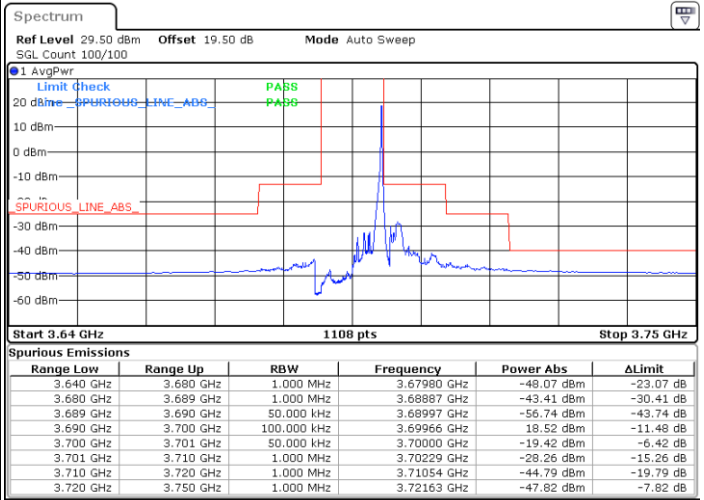

Date: 22.MAR.2023 17:04:48

LTE Band 48 / 5MHz

64QAM

Highest Channel / 1RB0

Highest Channel / 1RBmax

Date: 22.MAR.2023 16:59:20

Date: 22.MAR.2023 17:23:57

Highest Channel / FullIRB

N/A

Date: 22.MAR.2023 17:11:41

LTE Band 48 / 10MHz

64QAM

Lowest Channel / 1RB0

Lowest Channel / 1RBmax

Date: 22.MAR.2023 17:25:21

Date: 22.MAR.2023 19:16:59