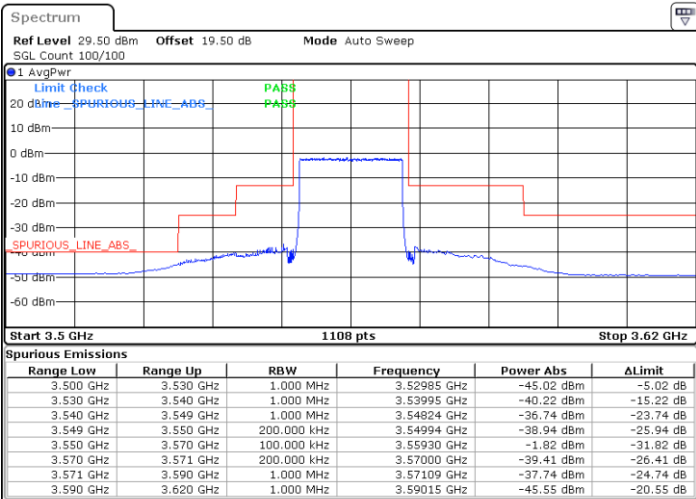

64QAM

Highest Channel / 1RB0

Highest Channel / 1RBmax

Date: 29.MAR.2023 18:08:42

Date: 29.MAR.2023 18:00:52

Highest Channel / FullIRB

N/A

Date: 29.MAR.2023 18:10:19

LTE Band 48 / 20MHz

64QAM

Lowest Channel / 1RB0

Lowest Channel / 1RBmax

Date: 29.MAR.2023 17:23:06

Date: 29.MAR.2023 17:30:06

Lowest Channel / FullIRB

N/A

Date: 29.MAR.2023 17:31:50

LTE Band 48 / 20MHz

64QAM

Middle Channel / 1RB0

Middle Channel / 1RBmax

Date: 23.MAR.2023 14:01:11

Date: 23.MAR.2023 14:15:01

Middle Channel / FullRB