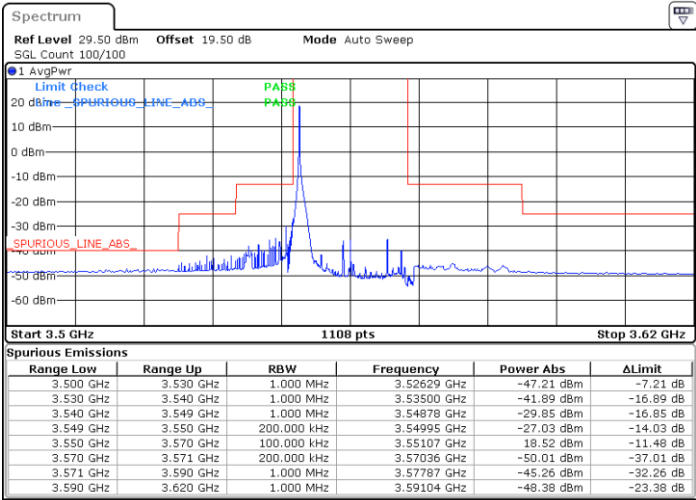

Middle Channel / 1RB0

Middle Channel / 1RBmax

Date: 23.MAR.2023 13:02:54

Date: 23.MAR.2023 13:30:30

Middle Channel / FullRB

N/A

Date: 23.MAR.2023 13:16:42

LTE Band 48 / 15MHz

64QAM

Highest Channel / 1RB0

Highest Channel / 1RBmax

Date: 29.MAR.2023 18:08:42

Date: 29.MAR.2023 18:00:52

Highest Channel / FullIRB

N/A

Date: 29.MAR.2023 18:10:19

LTE Band 48 / 20MHz

64QAM

Lowest Channel / 1RB0

Lowest Channel / 1RBmax

Date: 29.MAR.2023 17:23:06

Date: 29.MAR.2023 17:30:06

Lowest Channel / FullIRB

N/A