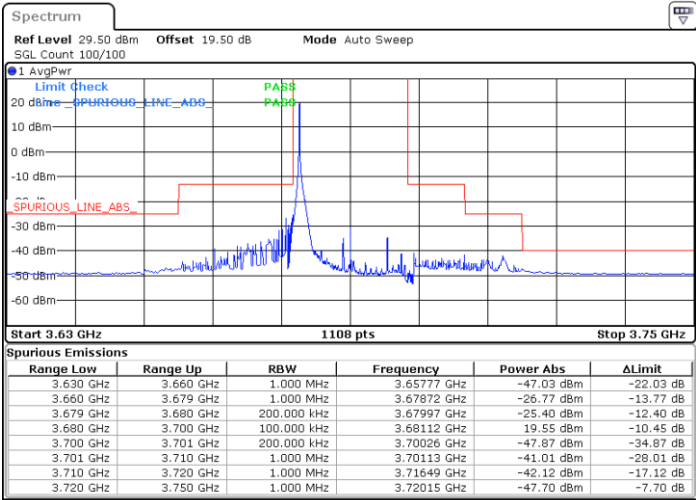

Date: 29.MAR.2023 17:24:26

Date: 29.MAR.2023 17:28:40

Lowest Channel / FullIRB

N/A

Date: 29.MAR.2023 17:35:49

LTE Band 48 / 20MHz

16QAM

Middle Channel / 1RB0

Middle Channel / 1RBmax

Date: 23.MAR.2023 13:59:40

Date: 23.MAR.2023 14:13:29

Middle Channel / FullIRB

N/A

Date: 23.MAR.2023 13:45:51

LTE Band 48 / 20MHz

16QAM

Highest Channel / 1RB0

Highest Channel / 1RBmax

Date: 29.MAR.2023 17:20:25

Date: 29.MAR.2023 17:16:23

Highest Channel / FullIRB

N/A

Date: 29.MAR.2023 17:12:04

LTE Band 48 / 5MHz