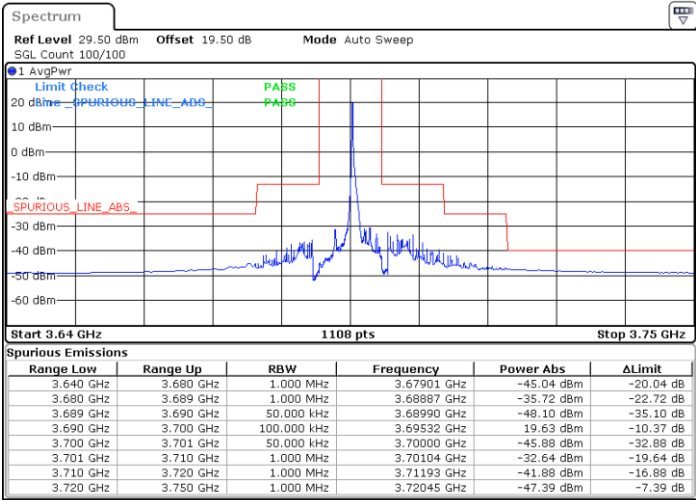

Date: 22.MAR.2023 17:14:25

Lowest Channel / FullIRB

N/A

Date: 22.MAR.2023 17:02:04

LTE Band 48 / 5MHz

16QAM

Middle Channel / 1RB0

Middle Channel / 1RBmax

Date: 22.MAR.2023 16:48:04

Date: 22.MAR.2023 17:18:31

Middle Channel / FullIRB

N/A

Date: 22.MAR.2023 17:06:13

LTE Band 48 / 5MHz

16QAM

Highest Channel / 1RB0

Highest Channel / 1RBmax

Date: 22.MAR.2023 16:57:33

Date: 22.MAR.2023 17:22:35

Highest Channel / FullIRB

N/A

Date: 22.MAR.2023 17:10:19

LTE Band 48 / 10MHz

16QAM

Lowest Channel / 1RB0

Lowest Channel / 1RBmax

Date: 22.MAR.2023 17:26:43

Date: 22.MAR.2023 19:18:20

Lowest Channel / FullIRB

N/A

Date: 22.MAR.2023 17:39:00

LTE Band 48 / 10MHz