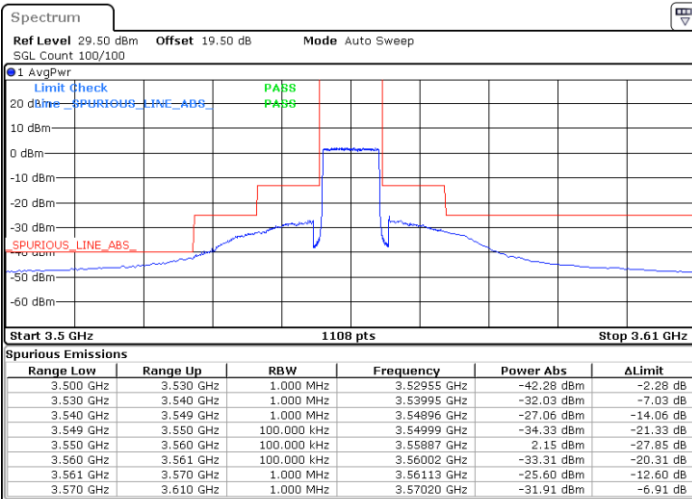

Highest Channel / 1RBmax

Date: 22.MAR.2023 16:57:33

Date: 22.MAR.2023 17:22:35

Highest Channel / FullIRB

N/A

Date: 22.MAR.2023 17:10:19

LTE Band 48 / 10MHz

16QAM

Lowest Channel / 1RB0

Lowest Channel / 1RBmax

Date: 22.MAR.2023 17:26:43

Date: 22.MAR.2023 19:18:20

Lowest Channel / FullIRB

N/A

Date: 22.MAR.2023 17:39:00

LTE Band 48 / 10MHz

LTE Band 48 / 10MHz

16QAM

Highest Channel / 1RB0

Highest Channel / 1RBmax

Date: 22.MAR.2023 17:34:54

Date: 22.MAR.2023 19:26:34

Highest Channel / FullIRB

N/A