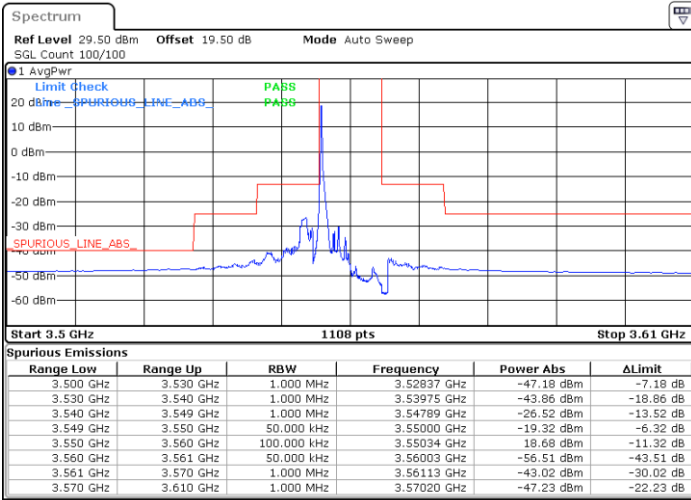

Middle Channel / 1RBmax

Date: 23.MAR.2023 13:59:40

Date: 23.MAR.2023 14:13:29

Middle Channel / FullIRB

N/A

Date: 23.MAR.2023 13:45:51

LTE Band 48 / 20MHz

16QAM

Highest Channel / 1RB0

Highest Channel / 1RBmax

Date: 29.MAR.2023 17:20:25

Date: 29.MAR.2023 17:16:23

Highest Channel / FullIRB

N/A

Date: 29.MAR.2023 17:12:04

LTE Band 48 / 5MHz

64QAM

Lowest Channel / 1RB0

Lowest Channel / 1RBmax

Date: 22.MAR.2023 16:44:23

Date: 22.MAR.2023 17:15:47

Lowest Channel / FullIRB

N/A

Date: 22.MAR.2023 17:03:26