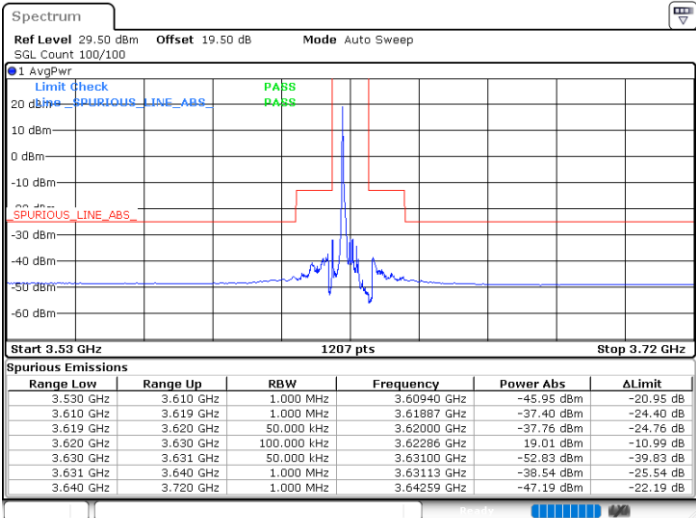

LTE Band 48 / 5MHz

64QAM

Middle Channel / 1RB0

Middle Channel / 1RBmax

Date: 22.MAR.2023 16:46:12

Date: 22.MAR.2023 17:17:09