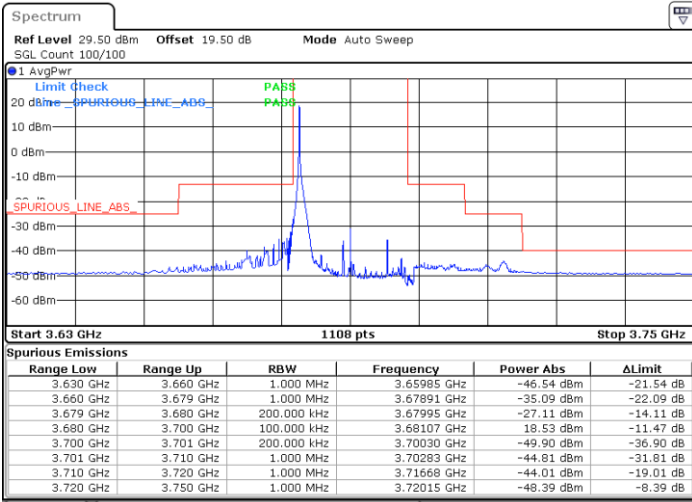

Date: 29.MAR.2023 17:31:50

LTE Band 48 / 20MHz

64QAM

Middle Channel / 1RB0

Middle Channel / 1RBmax

Date: 23.MAR.2023 14:01:11

Date: 23.MAR.2023 14:15:01

Middle Channel / FullRB

N/A

Date: 23.MAR.2023 13:47:23

LTE Band 48 / 20MHz

64QAM

Highest Channel / 1RB0

Highest Channel / 1RBmax

Date: 29.MAR.2023 17:21:40

Date: 29.MAR.2023 17:15:12

Highest Channel / FullIRB

N/A

Date: 29.MAR.2023 17:13:51

Conducted Spurious Emission