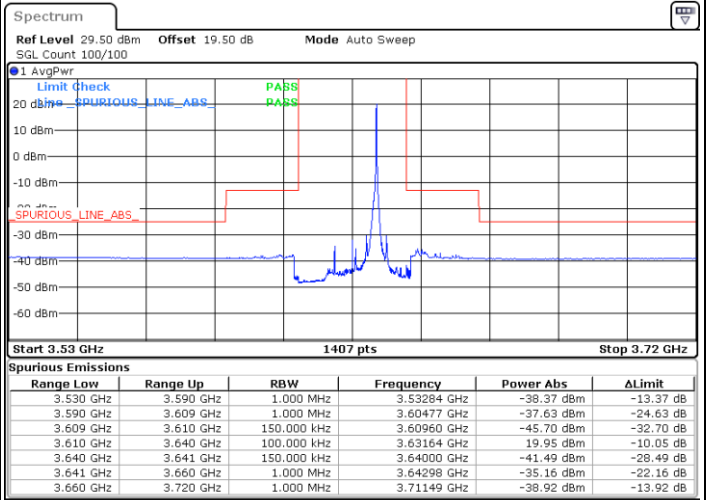

Date: 22.MAR.2023 19:14:12

LTE Band 48 / 15MHz

16QAM

Lowest Channel / 1RB0

Lowest Channel / 1RBmax

Date: 29.MAR.2023 17:46:59

Date: 29.MAR.2023 17:57:39

Lowest Channel / FullIRB

N/A

Date: 29.MAR.2023 17:40:35

LTE Band 48 / 15MHz

16QAM

Middle Channel / 1RB0

Middle Channel / 1RBmax

Date: 23.MAR.2023 13:04:26

Date: 23.MAR.2023 13:32:01

Middle Channel / FullRB

N/A

Date: 23.MAR.2023 13:18:13

LTE Band 48 / 15MHz

16QAM

Highest Channel / 1RB0

Highest Channel / 1RBmax

Date: 29.MAR.2023 18:07:29

Date: 29.MAR.2023 18:02:06

Highest Channel / FullIRB

N/A

Date: 29.MAR.2023 18:11:59

LTE Band 48 / 20MHz

16QAM

Lowest Channel / 1RB0

Lowest Channel / 1RBmax