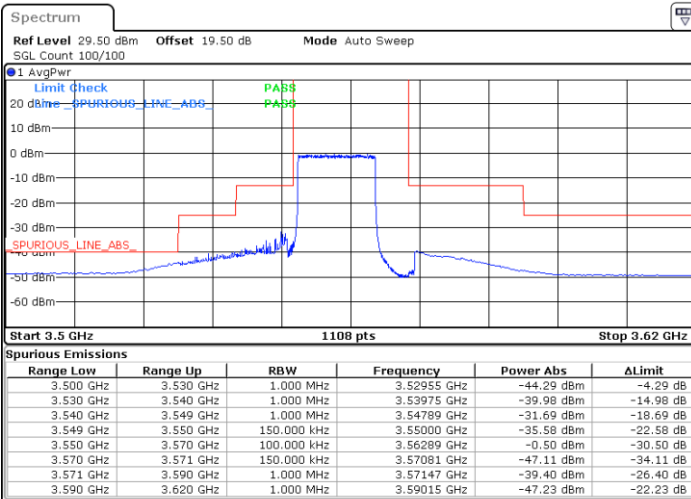

Date: 22.MAR.2023 17:33:32

Date: 22.MAR.2023 19:25:11

Highest Channel / FullIRB

N/A

Date: 22.MAR.2023 19:12:50

LTE Band 48 / 15MHz

64QAM

Lowest Channel / 1RB0

Lowest Channel / 1RBmax

Date: 29.MAR.2023 17:44:45

Date: 29.MAR.2023 17:59:27

Lowest Channel / FullIRB

N/A

Date: 29.MAR.2023 17:43:15

LTE Band 48 / 15MHz

64QAM

Middle Channel / 1RB0

Middle Channel / 1RBmax

Date: 23.MAR.2023 13:02:54

Date: 23.MAR.2023 13:30:30

Middle Channel / FullRB

N/A

Date: 23.MAR.2023 13:16:42

LTE Band 48 / 15MHz