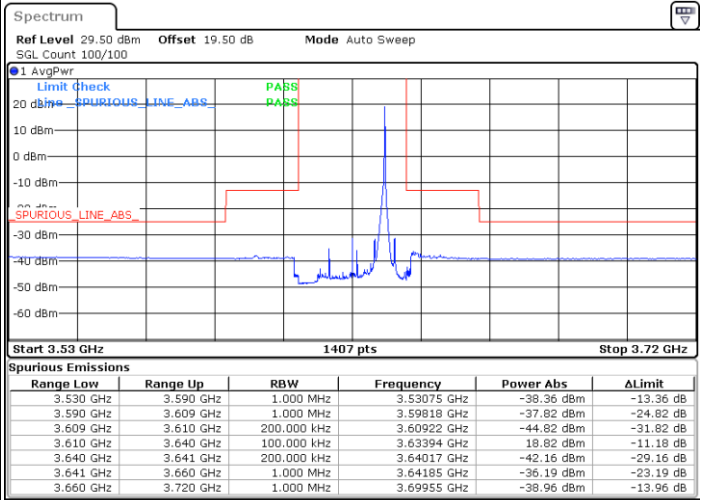

LTE Band 48 / 20MHz

64QAM

Lowest Channel / 1RB0

Lowest Channel / 1RBmax

Date: 29.MAR.2023 17:23:06

Date: 29.MAR.2023 17:30:06

Lowest Channel / FullIRB

N/A

Date: 29.MAR.2023 17:31:50

LTE Band 48 / 20MHz

64QAM

Middle Channel / 1RB0

Middle Channel / 1RBmax

Date: 23.MAR.2023 14:01:11

Date: 23.MAR.2023 14:15:01

Middle Channel / FullRB

N/A

Date: 23.MAR.2023 13:47:23

LTE Band 48 / 20MHz

64QAM

Highest Channel / 1RB0

Highest Channel / 1RBmax

Date: 29.MAR.2023 17:21:40

Date: 29.MAR.2023 17:15:12