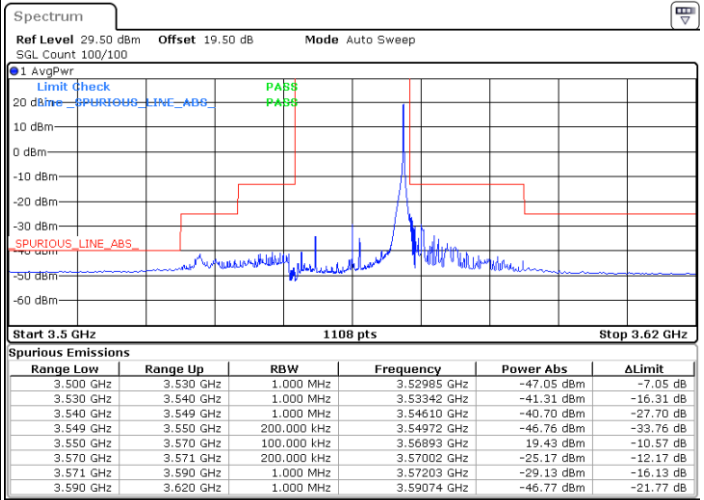

Middle Channel / FullRB

N/A

Date: 23.MAR.2023 13:18:13

LTE Band 48 / 15MHz

16QAM

Highest Channel / 1RB0

Highest Channel / 1RBmax

Date: 29.MAR.2023 18:07:29

Date: 29.MAR.2023 18:02:06

Highest Channel / FullIRB

N/A

Date: 29.MAR.2023 18:11:59

LTE Band 48 / 20MHz

16QAM

Lowest Channel / 1RB0

Lowest Channel / 1RBmax

Date: 29.MAR.2023 17:24:26

Date: 29.MAR.2023 17:28:40

Lowest Channel / FullIRB

N/A

Date: 29.MAR.2023 17:35:49

LTE Band 48 / 20MHz

16QAM

Middle Channel / 1RB0