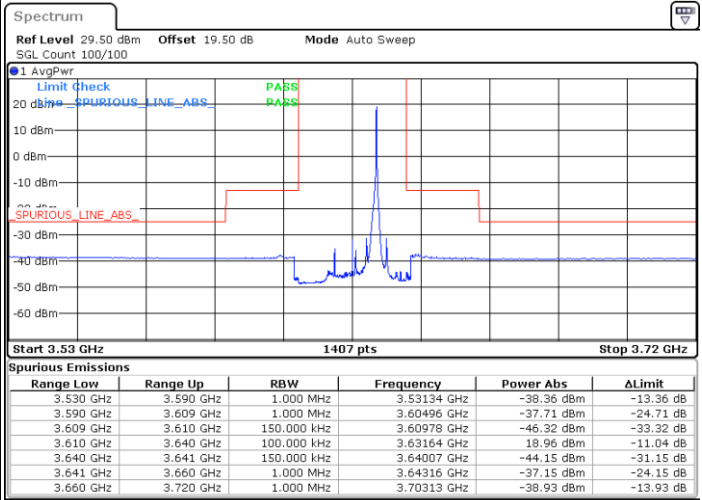

Date: 22.MAR.2023 17:33:32

Date: 22.MAR.2023 19:25:11

Highest Channel / FullIRB

N/A

Date: 22.MAR.2023 19:12:50

LTE Band 48 / 15MHz

64QAM

Lowest Channel / 1RB0

Lowest Channel / 1RBmax

Date: 29.MAR.2023 17:44:45

Date: 29.MAR.2023 17:59:27

Lowest Channel / FullIRB

N/A

Date: 29.MAR.2023 17:43:15

LTE Band 48 / 15MHz

64QAM

Middle Channel / 1RB0

Middle Channel / 1RBmax

Date: 23.MAR.2023 13:02:54

Date: 23.MAR.2023 13:30:30

Middle Channel / FullRB

N/A

Date: 23.MAR.2023 13:16:42

LTE Band 48 / 15MHz