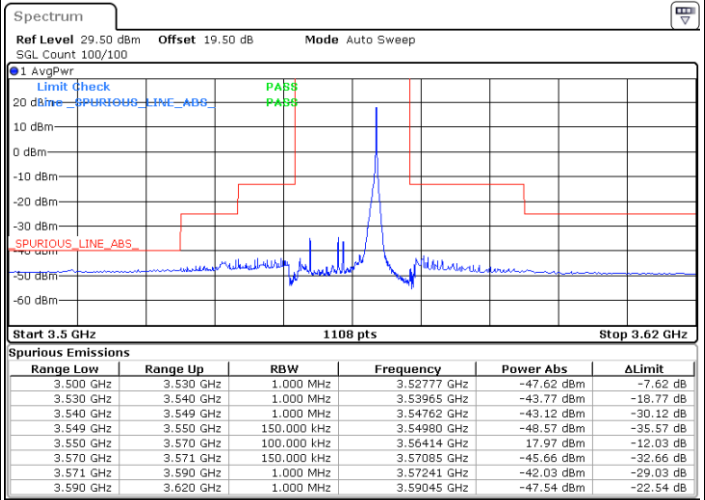

Date: 22.MAR.2023 19:23:49

Middle Channel / FullIRB

N/A

Date: 22.MAR.2023 19:11:27

LTE Band 48 / 10MHz

64QAM

Highest Channel / 1RB0

Highest Channel / 1RBmax

Date: 22.MAR.2023 17:33:32

Date: 22.MAR.2023 19:25:11

Highest Channel / FullIRB

N/A

Date: 22.MAR.2023 19:12:50

LTE Band 48 / 15MHz

64QAM

Lowest Channel / 1RB0

Lowest Channel / 1RBmax

Date: 29.MAR.2023 17:44:45

Date: 29.MAR.2023 17:59:27

Lowest Channel / FullIRB

N/A

Date: 29.MAR.2023 17:43:15

LTE Band 48 / 15MHz

64QAM