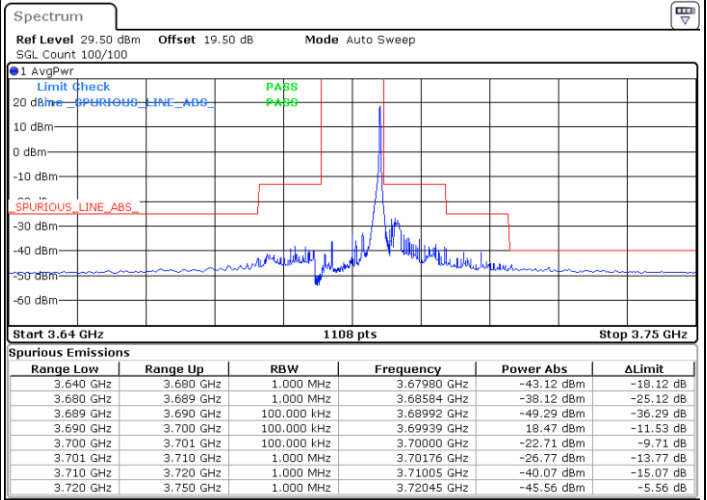

Lowest Channel / FullIRB

N/A

Date: 22.MAR.2023 17:37:38

LTE Band 48 / 10MHz

64QAM

MiddleChannel / 1RB0

Middle Channel / 1RBmax

Date: 22.MAR.2023 17:32:10

Date: 22.MAR.2023 19:23:49

Middle Channel / FullIRB

N/A

Date: 22.MAR.2023 19:11:27

LTE Band 48 / 10MHz

64QAM

Highest Channel / 1RB0

Highest Channel / 1RBmax

Date: 22.MAR.2023 17:33:32

Date: 22.MAR.2023 19:25:11

Highest Channel / FullIRB

N/A

Date: 22.MAR.2023 19:12:50

LTE Band 48 / 15MHz

64QAM

Lowest Channel / 1RB0

Lowest Channel / 1RBmax

Date: 29.MAR.2023 17:44:45

Date: 29.MAR.2023 17:59:27

Lowest Channel / FullIRB

N/A

Date: 29.MAR.2023 17:43:15

LTE Band 48 / 15MHz

64QAM