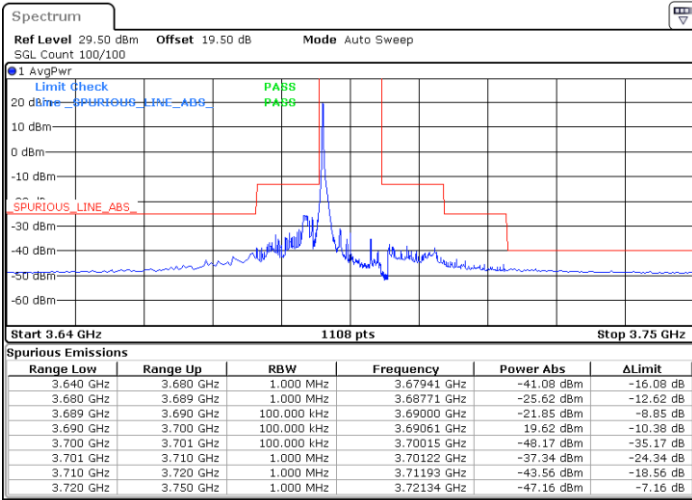

Lowest Channel / 1RB0

Lowest Channel / 1RBmax

Date: 22.MAR.2023 17:26:43

Date: 22.MAR.2023 19:18:20

Lowest Channel / FullIRB

N/A

Date: 22.MAR.2023 17:39:00

LTE Band 48 / 10MHz

16QAM

MiddleChannel / 1RB0

Middle Channel / 1RBmax

Date: 22.MAR.2023 17:30:49

Date: 22.MAR.2023 19:22:28

Middle Channel / FullIRB

N/A

Date: 22.MAR.2023 19:08:55

LTE Band 48 / 10MHz

16QAM

Highest Channel / 1RB0

Highest Channel / 1RBmax

Date: 22.MAR.2023 17:34:54

Date: 22.MAR.2023 19:26:34

Highest Channel / FullIRB

N/A