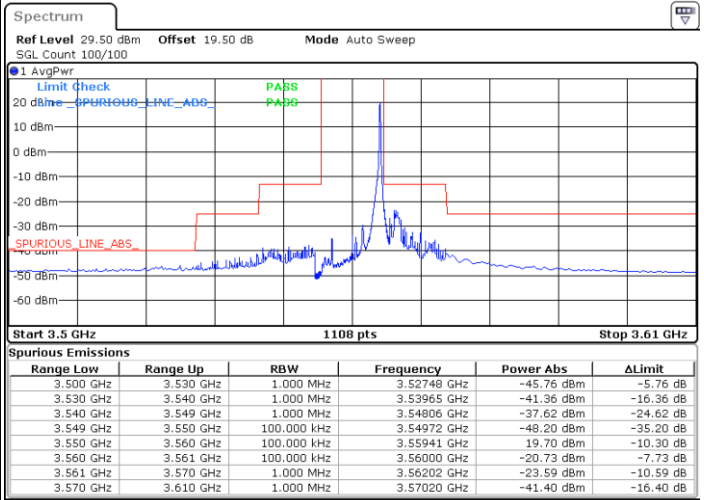

Highest Channel / 1RBmax

Date: 22.MAR.2023 16:57:33

Date: 22.MAR.2023 17:22:35

Highest Channel / FullIRB

N/A

Date: 22.MAR.2023 17:10:19

LTE Band 48 / 10MHz

16QAM

Lowest Channel / 1RB0

Lowest Channel / 1RBmax

Date: 22.MAR.2023 17:26:43

Date: 22.MAR.2023 19:18:20

Lowest Channel / FullIRB

N/A

Date: 22.MAR.2023 17:39:00

LTE Band 48 / 10MHz