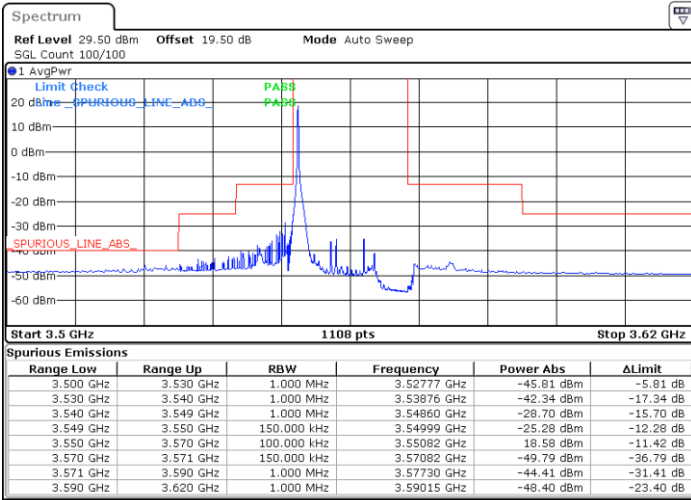

Date: 22.MAR.2023 19:23:49

Middle Channel / FullIRB

N/A

Date: 22.MAR.2023 19:11:27

LTE Band 48 / 10MHz

64QAM

Highest Channel / 1RB0

Highest Channel / 1RBmax

Date: 22.MAR.2023 17:33:32

Date: 22.MAR.2023 19:25:11

Highest Channel / FullIRB

N/A

Date: 22.MAR.2023 19:12:50

LTE Band 48 / 15MHz

64QAM

Lowest Channel / 1RB0

Lowest Channel / 1RBmax

Date: 29.MAR.2023 17:44:45

Date: 29.MAR.2023 17:59:27

Lowest Channel / FullIRB

N/A

Date: 29.MAR.2023 17:43:15

LTE Band 48 / 15MHz

64QAM