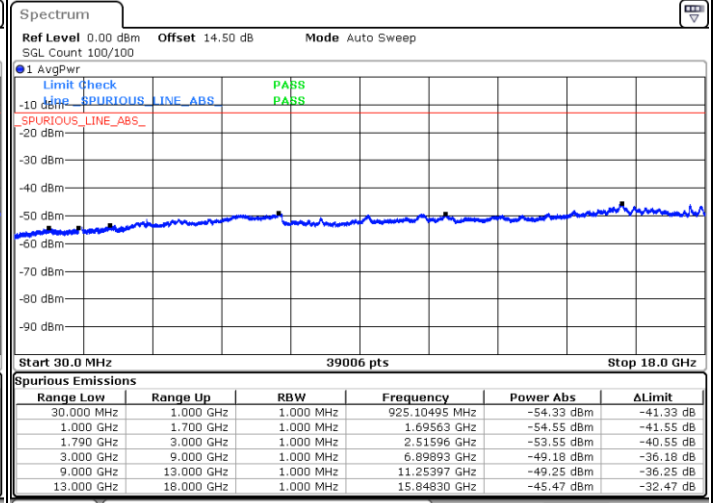

Date: 13.MAR.2023 10:03:17

Date: 13.MAR.2023 09:58:19

Highest Channel / FullIRB

N/A

Date: 13.MAR.2023 10:08:15

LTE Band 66B / 10MHz+10MHz

16QAM

Lowest Channel / 1RB0 and 1RB49

Lowest Channel / 1RB49 and 1RB0

Date: 13.MAR.2023 10:36:53

Date: 13.MAR.2023 10:31:56

Lowest Channel / FullIRB

N/A

Date: 13.MAR.2023 10:41:52

LTE Band 66B / 10MHz+10MHz

16QAM

Middle Channel / 1RB0 and 1RB49

Middle Channel / 1RB49 and 1RB0

Date: 13.MAR.2023 11:22:05

Date: 13.MAR.2023 11:27:03

Middle Channel / FullIRB

N/A

Date: 13.MAR.2023 11:17:05

LTE Band 66B / 10MHz+10MHz