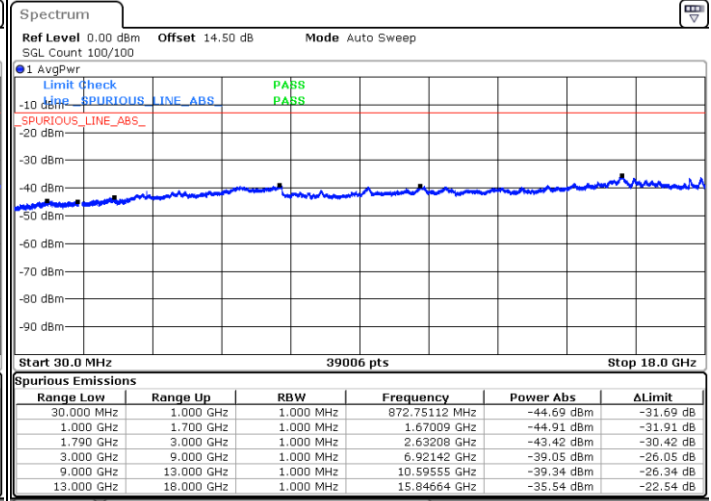

Highest Channel / 1RB0 and 1RB49

Highest Channel / 1RB24 and 1RB0

Date: 11.MAR.2023 00:55:14

Date: 11.MAR.2023 00:50:15

Highest Channel / FullIRB

N/A

Date: 11.MAR.2023 01:00:14

LTE Band 66B / 5MHz+15MHz

LTE Band 66B / 5MHz+15MHz

16QAM

Middle Channel / 1RB0 and 1RB74

Middle Channel / 1RB24 and 1RB0

Date: 13.MAR.2023 13:24:21

Date: 13.MAR.2023 13:27:24

Middle Channel / FullIRB

N/A

Date: 13.MAR.2023 13:21:16

LTE Band 66B / 5MHz+15MHz

16QAM

Highest Channel / 1RB0 and 1RB74

Highest Channel / 1RB24 and 1RB0

Date: 13.MAR.2023 13:45:28

Date: 13.MAR.2023 13:42:23

Highest Channel / FullIRB