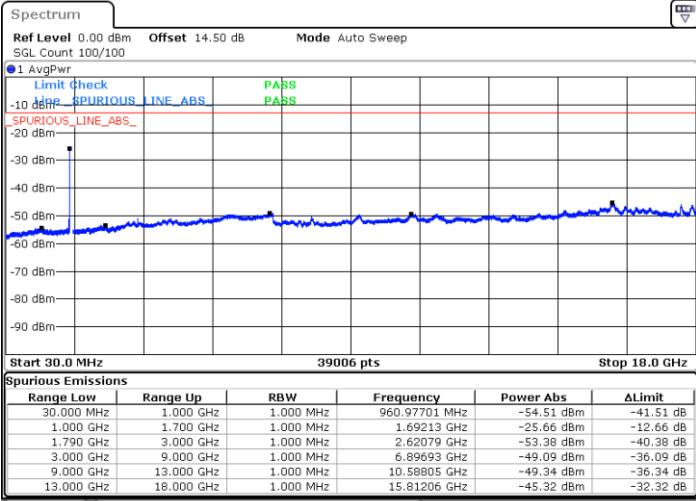

N/A

Date: 13.MAR.2023 09:29:51

LTE Band 66B / 10MHz+5MHz

QPSK

Highest Channel / 1RB0 and 1RB24

Highest Channel / 1RB49 and 1RB0

Date: 13.MAR.2023 10:04:56

Date: 13.MAR.2023 09:56:39

Highest Channel / FullIRB

N/A

Date: 13.MAR.2023 10:06:36

LTE Band 66B / 10MHz+10MHz

QPSK

Lowest Channel / 1RB0 and 1RB49

Lowest Channel / 1RB49 and 1RB0

Date: 13.MAR.2023 10:35:14

Date: 13.MAR.2023 10:33:35

Lowest Channel / FullIRB

N/A

Date: 13.MAR.2023 10:43:31

LTE Band 66B / 10MHz+10MHz

QPSK

Middle Channel / 1RB0 and 1RB49

Middle Channel / 1RB49 and 1RB0

Date: 13.MAR.2023 11:23:44

Date: 13.MAR.2023 11:25:24

Middle Channel / FullIRB

N/A

Date: 13.MAR.2023 11:15:26

LTE Band 66B / 10MHz+10MHz

QPSK

Highest Channel / 1RB0 and 1RB49