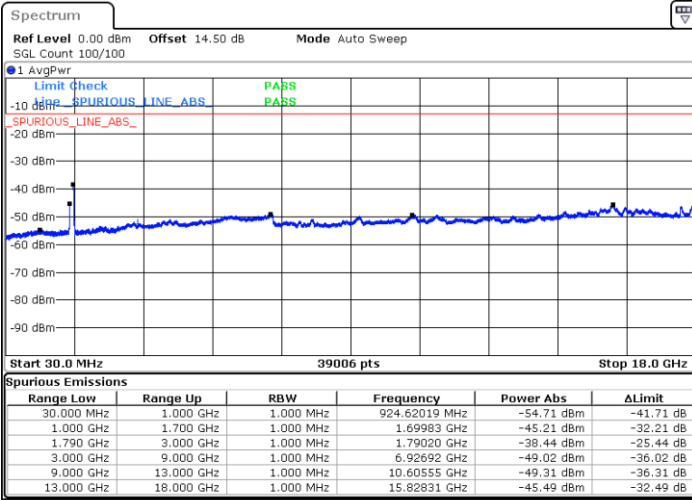

Date: 13.MAR.2023 10:03:17

Date: 13.MAR.2023 09:58:19

Highest Channel / FullIRB

N/A

Date: 13.MAR.2023 10:08:15

LTE Band 66B / 10MHz+10MHz

16QAM

Lowest Channel / 1RB0 and 1RB49

Lowest Channel / 1RB49 and 1RB0

Date: 13.MAR.2023 10:36:53

Date: 13.MAR.2023 10:31:56

Lowest Channel / FullIRB

N/A

Date: 13.MAR.2023 10:41:52

LTE Band 66B / 10MHz+10MHz

16QAM

Middle Channel / 1RB0 and 1RB49

Middle Channel / 1RB49 and 1RB0

Date: 13.MAR.2023 11:22:05

Date: 13.MAR.2023 11:27:03

Middle Channel / FullIRB

N/A

Date: 13.MAR.2023 11:17:05

LTE Band 66B / 10MHz+10MHz

16QAM

Highest Channel / 1RB0 and 1RB49

Highest Channel / 1RB49 and 1RB0

Date: 13.MAR.2023 11:51:18

Date: 13.MAR.2023 11:44:00

Highest Channel / FullIRB

N/A

Date: 13.MAR.2023 11:54:23