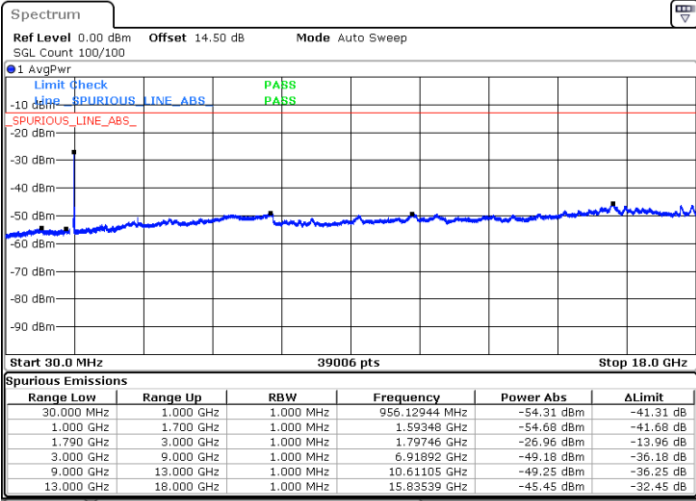

Highest Channel / 1RB49 and 1RB0

Date: 13.MAR.2023 11:52:20

Date: 13.MAR.2023 11:42:21

Highest Channel / FullIRB

N/A

Date: 13.MAR.2023 11:53:22

LTE Band 66B / 15MHz+5MHz

QPSK

Lowest Channel / 1RB0 and 1RB24

Lowest Channel / 1RB74 and 1RB80

Date: 13.MAR.2023 15:13:33

Date: 13.MAR.2023 15:12:31

Lowest Channel / FullIRB

N/A

Date: 13.MAR.2023 15:18:40

LTE Band 66B / 15MHz+5MHz

QPSK

Middle Channel / 1RB0 and 1RB24

Middle Channel / 1RB74 and 1RB0

Date: 13.MAR.2023 14:24:45

Date: 13.MAR.2023 14:25:46

Middle Channel / FullIRB

N/A

Date: 13.MAR.2023 14:19:37

LTE Band 66B / 15MHz+5MHz

QPSK

Highest Channel / 1RB0 and 1RB24

Highest Channel / 1RB74 and 1RB0

Date: 13.MAR.2023 14:45:56

Date: 13.MAR.2023 14:40:48

Highest Channel / FullIRB

N/A