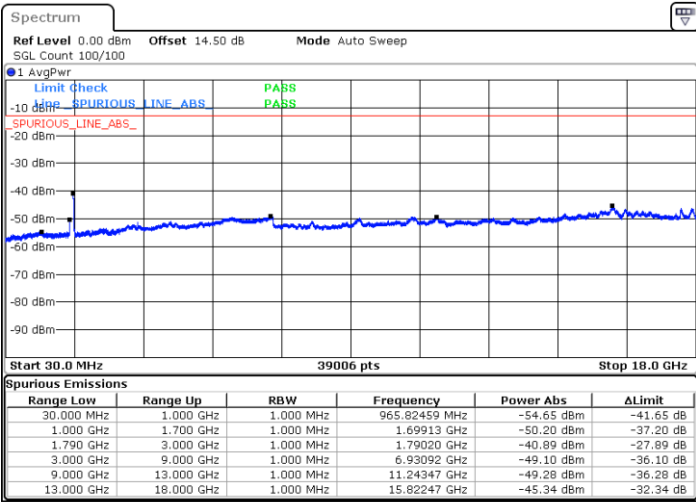

LTE Band 66B / 10MHz+5MHz

QPSK

Lowest Channel / 1RB0 and 1RB24

Lowest Channel / 1RB49 and 1RB0

Date: 13.MAR.2023 09:14:05

Date: 13.MAR.2023 09:12:25

Lowest Channel / FullIRB

N/A

Date: 13.MAR.2023 09:22:23

LTE Band 66B / 10MHz+5MHz

QPSK

Middle Channel / 1RB0 and 1RB24

Middle Channel / 1RB49 and 1RB0

Date: 13.MAR.2023 09:38:08

Date: 13.MAR.2023 09:39:47

Middle Channel / FullIRB

N/A

Date: 13.MAR.2023 09:29:51

LTE Band 66B / 10MHz+5MHz

QPSK

Highest Channel / 1RB0 and 1RB24

Highest Channel / 1RB49 and 1RB0

Date: 13.MAR.2023 10:04:56

Date: 13.MAR.2023 09:56:39

Highest Channel / FullIRB

N/A

Date: 13.MAR.2023 10:06:36

LTE Band 66B / 10MHz+10MHz

QPSK

Lowest Channel / 1RB0 and 1RB49

Lowest Channel / 1RB49 and 1RB0

Date: 13.MAR.2023 10:35:14