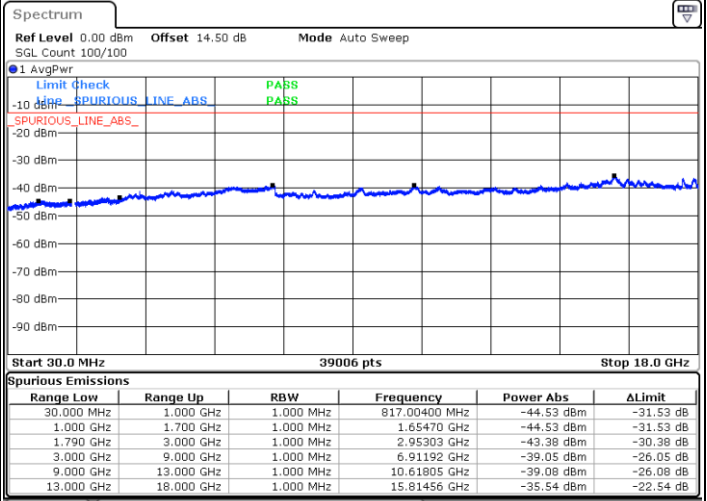

Date: 10.MAR.2023 22:34:56

Highest Channel / FullIRB

N/A

Date: 10.MAR.2023 22:44:56

LTE Band 66B / 5MHz+10MHz

16QAM

Lowest Channel / 1RB0 and 1RB49

Lowest Channel / 1RB24 and 1RB0

Date: 10.MAR.2023 23:26:10

Date: 10.MAR.2023 23:21:10

Lowest Channel / FullIRB

N/A

Date: 10.MAR.2023 23:31:11

LTE Band 66B / 5MHz+10MHz

16QAM

Middle Channel / 1RB0 and 1RB49

Middle Channel / 1RB24 and 1RB0

Date: 13.MAR.2023 15:48:48

Date: 13.MAR.2023 15:51:52

Middle Channel / FullIRB

N/A

Date: 13.MAR.2023 15:45:43

LTE Band 66B / 5MHz+10MHz

16QAM

Highest Channel / 1RB0 and 1RB49

Highest Channel / 1RB24 and 1RB0

Date: 11.MAR.2023 00:55:14

Date: 11.MAR.2023 00:50:15

Highest Channel / FullIRB

N/A

Date: 11.MAR.2023 01:00:14

LTE Band 66B / 5MHz+15MHz