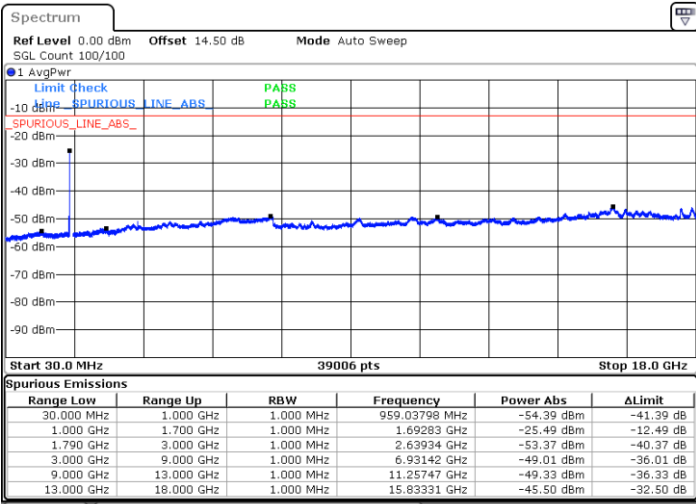

Date: 13.MAR.2023 11:23:44

Date: 13.MAR.2023 11:25:24

Middle Channel / FullIRB

N/A

Date: 13.MAR.2023 11:15:26

LTE Band 66B / 10MHz+10MHz

QPSK

Highest Channel / 1RB0 and 1RB49

Highest Channel / 1RB49 and 1RB0

Date: 13.MAR.2023 11:52:20

Date: 13.MAR.2023 11:42:21

Highest Channel / FullIRB

N/A

Date: 13.MAR.2023 11:53:22

LTE Band 66B / 15MHz+5MHz

QPSK

Lowest Channel / 1RB0 and 1RB24

Lowest Channel / 1RB74 and 1RB80

Date: 13.MAR.2023 15:13:33

Date: 13.MAR.2023 15:12:31

Lowest Channel / FullIRB

N/A

Date: 13.MAR.2023 15:18:40

LTE Band 66B / 15MHz+5MHz