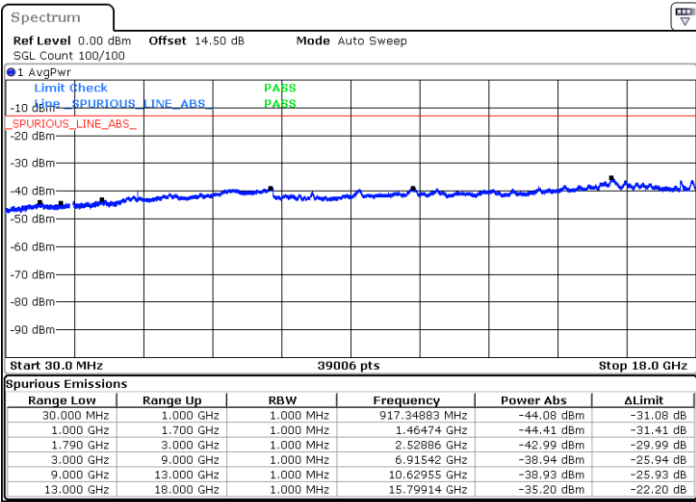

Highest Channel / FullIRB

N/A

Date: 13.MAR.2023 14:47:59

LTE Band 66B / 5MHz+5MHz

64QAM

Lowest Channel / 1RB0 and 1RB24

Lowest Channel / 1RB24 and 1RB0

Date: 10.MAR.2023 21:39:09

Date: 10.MAR.2023 21:30:50

Lowest Channel / FullIRB

N/A

Date: 10.MAR.2023 21:40:50

LTE Band 66B / 5MHz+5MHz

64QAM

MiddleChannel / 1RB0 and 1RB24

Middle Channel / 1RB24 and 1RB0

Date: 10.MAR.2023 21:57:38

Date: 10.MAR.2023 22:05:57

Middle Channel / FullIRB

N/A

Date: 10.MAR.2023 21:55:58

LTE Band 66B / 5MHz+5MHz

64QAM

Highest Channel / 1RB0 and 1RB24

Highest Channel / 1RB24 and 1RB0

Date: 10.MAR.2023 22:38:16

Date: 10.MAR.2023 22:36:36

Highest Channel / FullIRB

N/A

Date: 10.MAR.2023 22:46:35

LTE Band 66B / 5MHz+10MHz

64QAM