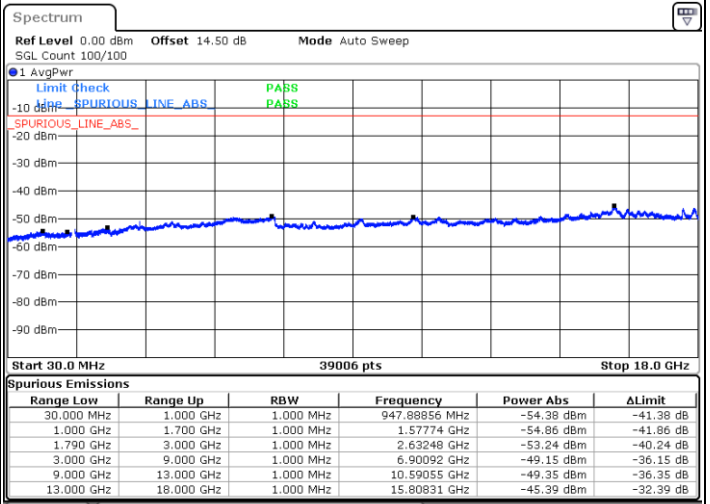

LTE Band 66B / 10MHz+5MHz

QPSK

Lowest Channel / 1RB0 and 1RB24

Lowest Channel / 1RB49 and 1RB0

Date: 13.MAR.2023 09:14:05

Date: 13.MAR.2023 09:12:25

Lowest Channel / FullIRB

N/A

Date: 13.MAR.2023 09:22:23

LTE Band 66B / 10MHz+5MHz

QPSK

Middle Channel / 1RB0 and 1RB24

Middle Channel / 1RB49 and 1RB0

Date: 13.MAR.2023 09:38:08

Date: 13.MAR.2023 09:39:47

Middle Channel / FullIRB

N/A

Date: 13.MAR.2023 09:29:51

LTE Band 66B / 10MHz+5MHz

QPSK

Highest Channel / 1RB0 and 1RB24

Highest Channel / 1RB49 and 1RB0

Date: 13.MAR.2023 10:04:56

Date: 13.MAR.2023 09:56:39

Highest Channel / FullIRB

N/A

Date: 13.MAR.2023 10:06:36

LTE Band 66B / 10MHz+10MHz

QPSK

Lowest Channel / 1RB0 and 1RB49

Lowest Channel / 1RB49 and 1RB0

Date: 13.MAR.2023 10:35:14