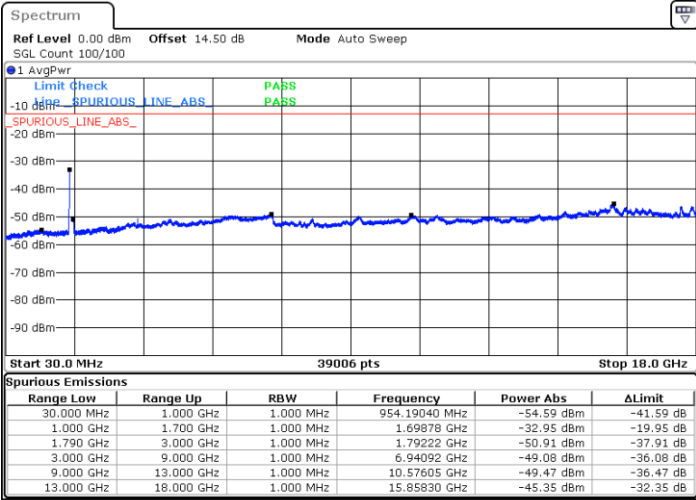

N/A

Date: 13.MAR.2023 09:29:51

LTE Band 66B / 10MHz+5MHz

QPSK

Highest Channel / 1RB0 and 1RB24

Highest Channel / 1RB49 and 1RB0

Date: 13.MAR.2023 10:04:56

Date: 13.MAR.2023 09:56:39

Highest Channel / FullIRB

N/A

Date: 13.MAR.2023 10:06:36

LTE Band 66B / 10MHz+10MHz

QPSK

Lowest Channel / 1RB0 and 1RB49

Lowest Channel / 1RB49 and 1RB0

Date: 13.MAR.2023 10:35:14

Date: 13.MAR.2023 10:33:35

Lowest Channel / FullIRB

N/A

Date: 13.MAR.2023 10:43:31

LTE Band 66B / 10MHz+10MHz

QPSK

Middle Channel / 1RB0 and 1RB49

Middle Channel / 1RB49 and 1RB0

Date: 13.MAR.2023 11:23:44

Date: 13.MAR.2023 11:25:24

Middle Channel / FullIRB

N/A

Date: 13.MAR.2023 11:15:26

LTE Band 66B / 10MHz+10MHz

QPSK

Highest Channel / 1RB0 and 1RB49