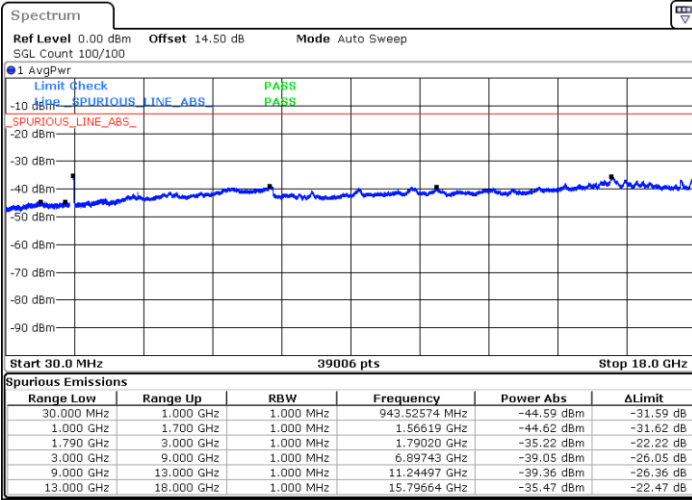

LTE Band 66B / 5MHz+15MHz

16QAM

Middle Channel / 1RB0 and 1RB74

Middle Channel / 1RB24 and 1RB0

Date: 13.MAR.2023 13:24:21

Date: 13.MAR.2023 13:27:24

Middle Channel / FullIRB

N/A

Date: 13.MAR.2023 13:21:16

LTE Band 66B / 5MHz+15MHz

16QAM

Highest Channel / 1RB0 and 1RB74

Highest Channel / 1RB24 and 1RB0

Date: 13.MAR.2023 13:45:28

Date: 13.MAR.2023 13:42:23

Highest Channel / FullIRB

N/A

Date: 13.MAR.2023 13:48:33

LTE Band 66B / 10MHz+5MHz

16QAM

Lowest Channel / 1RB0 and 1RB24

Lowest Channel / 1RB49 and 1RB0

Date: 13.MAR.2023 09:15:44

Date: 13.MAR.2023 09:10:46