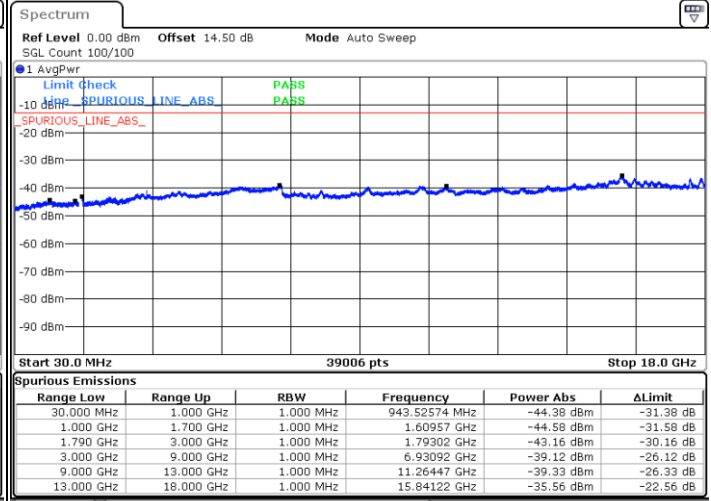

LTE Band 66B / 5MHz+15MHz

16QAM

Middle Channel / 1RB0 and 1RB74

Middle Channel / 1RB24 and 1RB0

Date: 13.MAR.2023 13:24:21

Date: 13.MAR.2023 13:27:24

Middle Channel / FullIRB

N/A

Date: 13.MAR.2023 13:21:16

LTE Band 66B / 5MHz+15MHz

16QAM

Highest Channel / 1RB0 and 1RB74

Highest Channel / 1RB24 and 1RB0

Date: 13.MAR.2023 13:45:28

Date: 13.MAR.2023 13:42:23

Highest Channel / FullIRB

N/A

Date: 13.MAR.2023 13:48:33

LTE Band 66B / 10MHz+5MHz

16QAM

Lowest Channel / 1RB0 and 1RB24

Lowest Channel / 1RB49 and 1RB0

Date: 13.MAR.2023 09:15:44

Date: 13.MAR.2023 09:10:46

Lowest Channel / FullIRB

N/A

Date: 13.MAR.2023 09:20:44

LTE Band 66B / 10MHz+5MHz

16QAM

Middle Channel / 1RB0 and 1RB24

Middle Channel / 1RB49 and 1RB0

Date: 13.MAR.2023 09:36:29