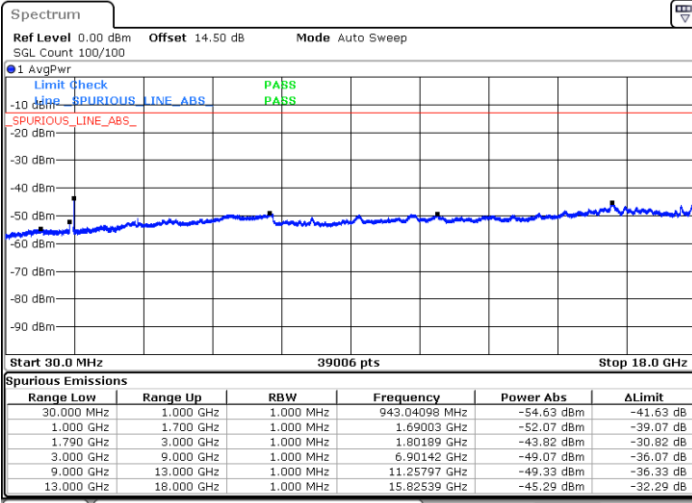

Date: 13.MAR.2023 10:03:17

Date: 13.MAR.2023 09:58:19

Highest Channel / FullIRB

N/A

Date: 13.MAR.2023 10:08:15

LTE Band 66B / 10MHz+10MHz

16QAM

Lowest Channel / 1RB0 and 1RB49

Lowest Channel / 1RB49 and 1RB0

Date: 13.MAR.2023 10:36:53

Date: 13.MAR.2023 10:31:56

Lowest Channel / FullIRB

N/A

Date: 13.MAR.2023 10:41:52

LTE Band 66B / 10MHz+10MHz

16QAM

Middle Channel / 1RB0 and 1RB49

Middle Channel / 1RB49 and 1RB0

Date: 13.MAR.2023 11:22:05

Date: 13.MAR.2023 11:27:03

Middle Channel / FullIRB

N/A

Date: 13.MAR.2023 11:17:05

LTE Band 66B / 10MHz+10MHz