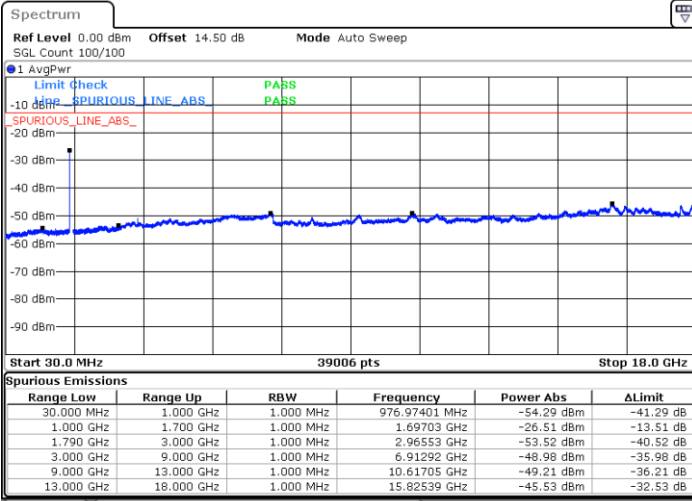

LTE Band 66B / 10MHz+5MHz

QPSK

Lowest Channel / 1RB0 and 1RB24

Lowest Channel / 1RB49 and 1RB0

Date: 13.MAR.2023 09:14:05

Date: 13.MAR.2023 09:12:25

Lowest Channel / FullIRB

N/A

Date: 13.MAR.2023 09:22:23

LTE Band 66B / 10MHz+5MHz

QPSK

Middle Channel / 1RB0 and 1RB24

Middle Channel / 1RB49 and 1RB0

Date: 13.MAR.2023 09:38:08

Date: 13.MAR.2023 09:39:47

Middle Channel / FullIRB

N/A

Date: 13.MAR.2023 09:29:51

LTE Band 66B / 10MHz+5MHz

QPSK

Highest Channel / 1RB0 and 1RB24

Highest Channel / 1RB49 and 1RB0

Date: 13.MAR.2023 10:04:56

Date: 13.MAR.2023 09:56:39