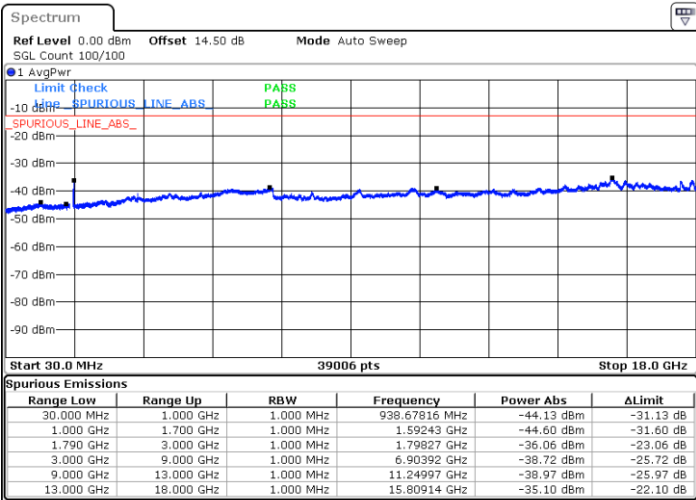

Middle Channel / FullIRB

N/A

Date: 10.MAR.2023 21:54:18

LTE Band 66B / 5MHz+5MHz

16QAM

Highest Channel / 1RB0 and 1RB24

Highest Channel / 1RB24 and 1RB0

Date: 10.MAR.2023 22:39:56

Date: 10.MAR.2023 22:34:56

Highest Channel / FullIRB

N/A

Date: 10.MAR.2023 22:44:56

LTE Band 66B / 5MHz+10MHz

16QAM

Lowest Channel / 1RB0 and 1RB49

Lowest Channel / 1RB24 and 1RB0