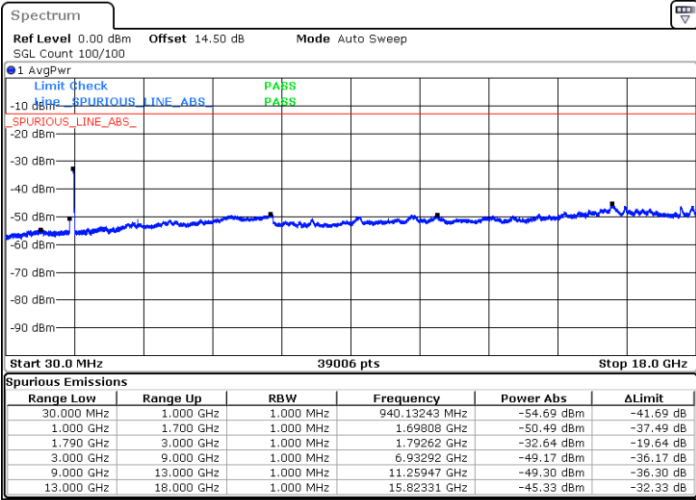

Lowest Channel / 1RB49 and 1RB0

Date: 13.MAR.2023 10:36:53

Date: 13.MAR.2023 10:31:56

Lowest Channel / FullIRB

N/A

Date: 13.MAR.2023 10:41:52

LTE Band 66B / 10MHz+10MHz

16QAM

Middle Channel / 1RB0 and 1RB49

Middle Channel / 1RB49 and 1RB0

Date: 13.MAR.2023 11:22:05

Date: 13.MAR.2023 11:27:03

Middle Channel / FullIRB

N/A

Date: 13.MAR.2023 11:17:05

LTE Band 66B / 10MHz+10MHz

16QAM

Highest Channel / 1RB0 and 1RB49

Highest Channel / 1RB49 and 1RB0

Date: 13.MAR.2023 11:51:18

Date: 13.MAR.2023 11:44:00

Highest Channel / FullIRB

N/A

Date: 13.MAR.2023 11:54:23

LTE Band 66B / 15MHz+5MHz

16QAM

Lowest Channel / 1RB0 and 1RB24

Lowest Channel / 1RB74 and 1RB80

Date: 13.MAR.2023 15:14:34

Date: 13.MAR.2023 15:11:30

Lowest Channel / FullIRB

N/A