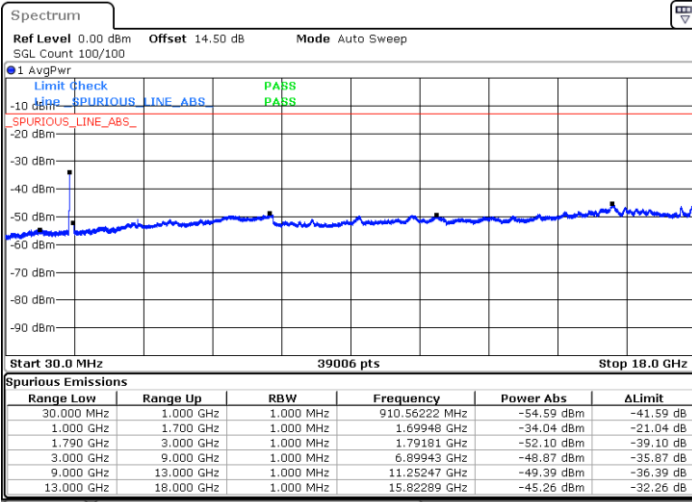

Date: 13.MAR.2023 10:03:17

Date: 13.MAR.2023 09:58:19

Highest Channel / FullIRB

N/A

Date: 13.MAR.2023 10:08:15

LTE Band 66B / 10MHz+10MHz

16QAM

Lowest Channel / 1RB0 and 1RB49

Lowest Channel / 1RB49 and 1RB0

Date: 13.MAR.2023 10:36:53

Date: 13.MAR.2023 10:31:56

Lowest Channel / FullIRB

N/A

Date: 13.MAR.2023 10:41:52

LTE Band 66B / 10MHz+10MHz

16QAM

Middle Channel / 1RB0 and 1RB49

Middle Channel / 1RB49 and 1RB0

Date: 13.MAR.2023 11:22:05

Date: 13.MAR.2023 11:27:03

Middle Channel / FullIRB

N/A

Date: 13.MAR.2023 11:17:05

LTE Band 66B / 10MHz+10MHz