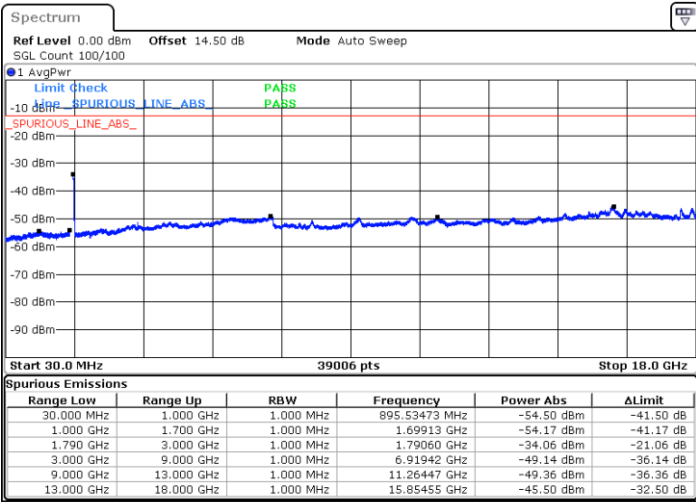

Date: 13.MAR.2023 09:22:23

LTE Band 66B / 10MHz+5MHz

QPSK

Middle Channel / 1RB0 and 1RB24

Middle Channel / 1RB49 and 1RB0

Date: 13.MAR.2023 09:38:08

Date: 13.MAR.2023 09:39:47

Middle Channel / FullIRB

N/A

Date: 13.MAR.2023 09:29:51

LTE Band 66B / 10MHz+5MHz

QPSK

Highest Channel / 1RB0 and 1RB24

Highest Channel / 1RB49 and 1RB0

Date: 13.MAR.2023 10:04:56

Date: 13.MAR.2023 09:56:39

Highest Channel / FullIRB

N/A

Date: 13.MAR.2023 10:06:36

LTE Band 66B / 10MHz+10MHz

QPSK

Lowest Channel / 1RB0 and 1RB49

Lowest Channel / 1RB49 and 1RB0

Date: 13.MAR.2023 10:35:14

Date: 13.MAR.2023 10:33:35

Lowest Channel / FullIRB

N/A

Date: 13.MAR.2023 10:43:31

LTE Band 66B / 10MHz+10MHz

QPSK

Middle Channel / 1RB0 and 1RB49

Middle Channel / 1RB49 and 1RB0