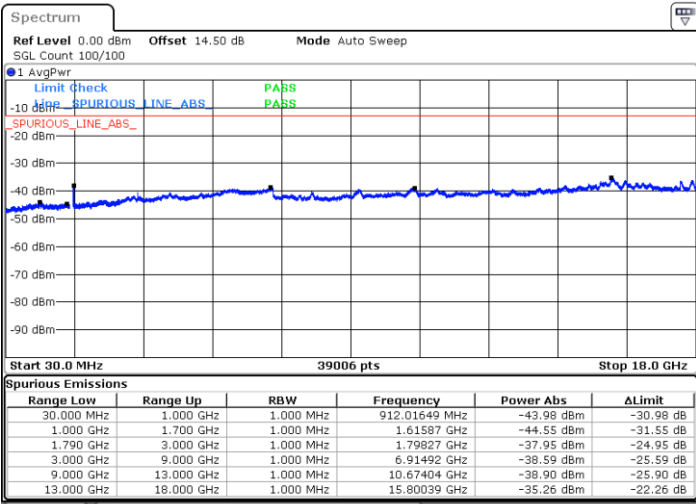

Highest Channel / FullIRB

N/A

Date: 13.MAR.2023 14:47:59

LTE Band 66B / 5MHz+5MHz

64QAM

Lowest Channel / 1RB0 and 1RB24

Lowest Channel / 1RB24 and 1RB0

Date: 10.MAR.2023 21:39:09

Date: 10.MAR.2023 21:30:50

Lowest Channel / FullIRB

N/A

Date: 10.MAR.2023 21:40:50

LTE Band 66B / 5MHz+5MHz

64QAM

MiddleChannel / 1RB0 and 1RB24

Middle Channel / 1RB24 and 1RB0

Date: 10.MAR.2023 21:57:38

Date: 10.MAR.2023 22:05:57

Middle Channel / FullIRB

N/A

Date: 10.MAR.2023 21:55:58

LTE Band 66B / 5MHz+5MHz

64QAM

Highest Channel / 1RB0 and 1RB24

Highest Channel / 1RB24 and 1RB0

Date: 10.MAR.2023 22:38:16

Date: 10.MAR.2023 22:36:36

Highest Channel / FullIRB

N/A

Date: 10.MAR.2023 22:46:35

LTE Band 66B / 5MHz+10MHz

64QAM