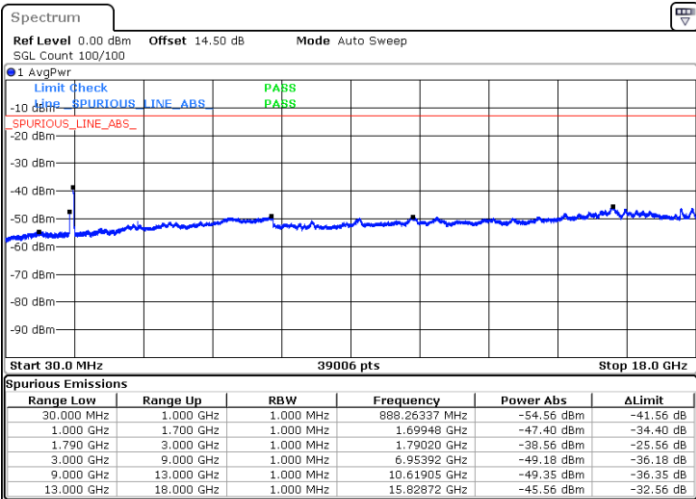

LTE Band 66B / 15MHz+5MHz

16QAM

Lowest Channel / 1RB0 and 1RB24

Lowest Channel / 1RB74 and 1RB80

Date: 13.MAR.2023 15:14:34

Date: 13.MAR.2023 15:11:30

Lowest Channel / FullIRB

N/A

Date: 13.MAR.2023 15:17:39

LTE Band 66B / 15MHz+5MHz

16QAM

Middle Channel / 1RB0 and 1RB24

Middle Channel / 1RB74 and 1RB0

Date: 13.MAR.2023 14:23:43

Date: 13.MAR.2023 14:26:47

Middle Channel / FullIRB

N/A

Date: 13.MAR.2023 14:20:38

LTE Band 66B / 15MHz+5MHz

16QAM

Highest Channel / 1RB0 and 1RB24

Highest Channel / 1RB74 and 1RB0

Date: 13.MAR.2023 14:44:54

Date: 13.MAR.2023 14:41:49

Highest Channel / FullIRB

N/A

Date: 13.MAR.2023 14:47:59

LTE Band 66B / 5MHz+5MHz

64QAM

Lowest Channel / 1RB0 and 1RB24

Lowest Channel / 1RB24 and 1RB0

Date: 10.MAR.2023 21:39:09