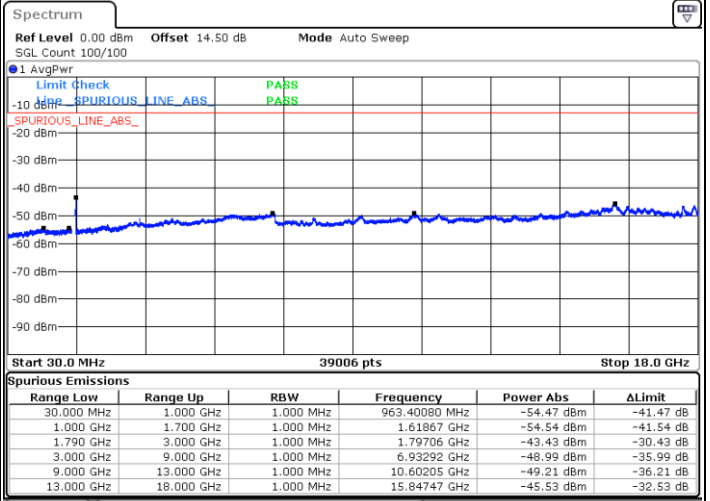

Date: 13.MAR.2023 10:03:17

Date: 13.MAR.2023 09:58:19

Highest Channel / FullIRB

N/A

Date: 13.MAR.2023 10:08:15

LTE Band 66B / 10MHz+10MHz

16QAM

Lowest Channel / 1RB0 and 1RB49

Lowest Channel / 1RB49 and 1RB0

Date: 13.MAR.2023 10:36:53

Date: 13.MAR.2023 10:31:56

Lowest Channel / FullIRB

N/A

Date: 13.MAR.2023 10:41:52

LTE Band 66B / 10MHz+10MHz

16QAM

Middle Channel / 1RB0 and 1RB49

Middle Channel / 1RB49 and 1RB0

Date: 13.MAR.2023 11:22:05

Date: 13.MAR.2023 11:27:03

Middle Channel / FullIRB

N/A

Date: 13.MAR.2023 11:17:05

LTE Band 66B / 10MHz+10MHz

16QAM

Highest Channel / 1RB0 and 1RB49

Highest Channel / 1RB49 and 1RB0

Date: 13.MAR.2023 11:51:18

Date: 13.MAR.2023 11:44:00

Highest Channel / FullIRB

N/A

Date: 13.MAR.2023 11:54:23