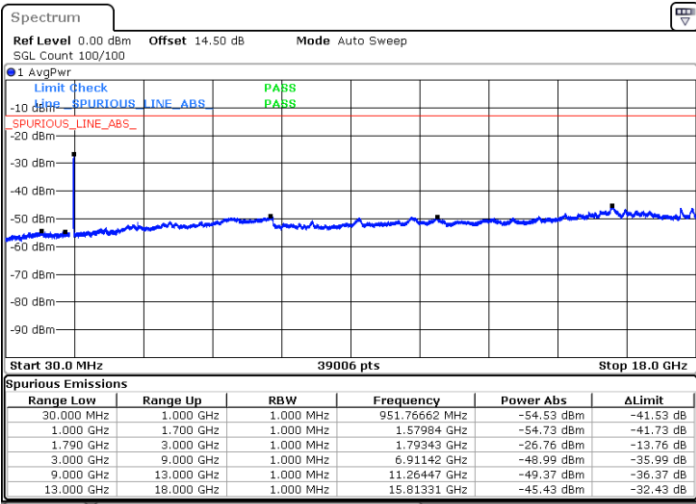

N/A

Date: 13.MAR.2023 09:29:51

LTE Band 66B / 10MHz+5MHz

QPSK

Highest Channel / 1RB0 and 1RB24

Highest Channel / 1RB49 and 1RB0

Date: 13.MAR.2023 10:04:56

Date: 13.MAR.2023 09:56:39

Highest Channel / FullIRB

N/A

Date: 13.MAR.2023 10:06:36

LTE Band 66B / 10MHz+10MHz

QPSK

Lowest Channel / 1RB0 and 1RB49

Lowest Channel / 1RB49 and 1RB0

Date: 13.MAR.2023 10:35:14