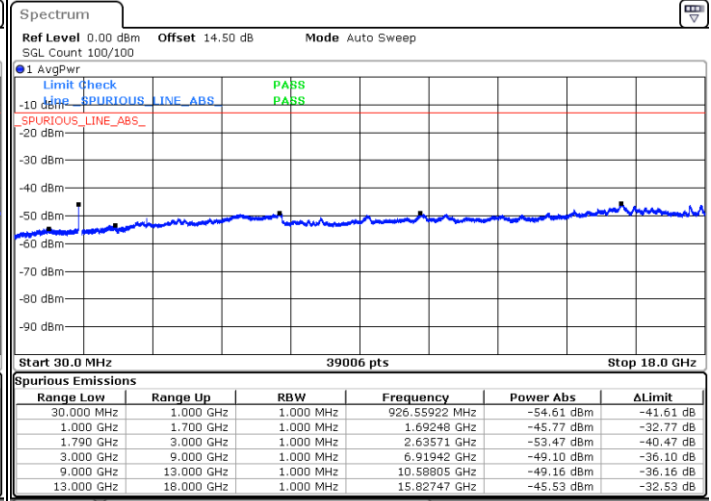

LTE Band 66B / 10MHz+5MHz

QPSK

Lowest Channel / 1RB0 and 1RB24

Lowest Channel / 1RB49 and 1RB0

Date: 13.MAR.2023 09:14:05

Date: 13.MAR.2023 09:12:25

Lowest Channel / FullIRB

N/A

Date: 13.MAR.2023 09:22:23

LTE Band 66B / 10MHz+5MHz

QPSK

Middle Channel / 1RB0 and 1RB24

Middle Channel / 1RB49 and 1RB0

Date: 13.MAR.2023 09:38:08

Date: 13.MAR.2023 09:39:47

Middle Channel / FullIRB

N/A

Date: 13.MAR.2023 09:29:51

LTE Band 66B / 10MHz+5MHz

QPSK

Highest Channel / 1RB0 and 1RB24

Highest Channel / 1RB49 and 1RB0

Date: 13.MAR.2023 10:04:56

Date: 13.MAR.2023 09:56:39