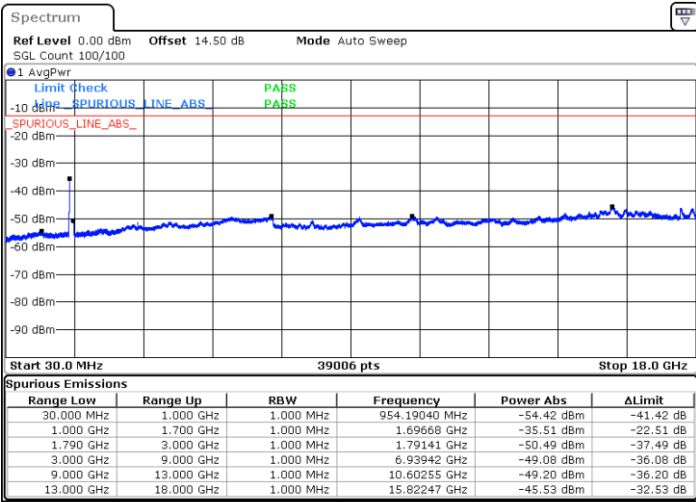

Highest Channel / 1RB49 and 1RB0

Date: 13.MAR.2023 11:52:20

Date: 13.MAR.2023 11:42:21

Highest Channel / FullIRB

N/A

Date: 13.MAR.2023 11:53:22

LTE Band 66B / 15MHz+5MHz

QPSK

Lowest Channel / 1RB0 and 1RB24

Lowest Channel / 1RB74 and 1RB80

Date: 13.MAR.2023 15:13:33

Date: 13.MAR.2023 15:12:31

Lowest Channel / FullIRB

N/A

Date: 13.MAR.2023 15:18:40

LTE Band 66B / 15MHz+5MHz

LTE Band 66B / 15MHz+5MHz

QPSK

Highest Channel / 1RB0 and 1RB24

Highest Channel / 1RB74 and 1RB0

Date: 13.MAR.2023 14:45:56

Date: 13.MAR.2023 14:40:48

Highest Channel / FullIRB

N/A