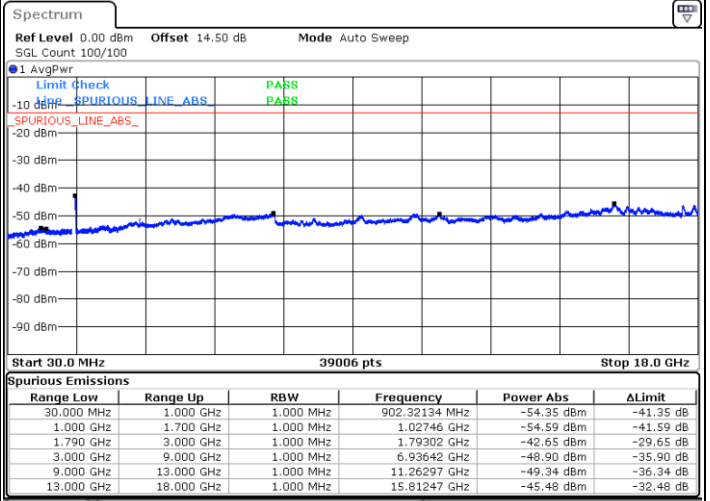

Highest Channel / 1RB49 and 1RB0

Date: 13.MAR.2023 11:52:20

Date: 13.MAR.2023 11:42:21

Highest Channel / FullIRB

N/A

Date: 13.MAR.2023 11:53:22

LTE Band 66B / 15MHz+5MHz

QPSK

Lowest Channel / 1RB0 and 1RB24

Lowest Channel / 1RB74 and 1RB80

Date: 13.MAR.2023 15:13:33

Date: 13.MAR.2023 15:12:31

Lowest Channel / FullIRB

N/A

Date: 13.MAR.2023 15:18:40

LTE Band 66B / 15MHz+5MHz

QPSK

Middle Channel / 1RB0 and 1RB24

Middle Channel / 1RB74 and 1RB0

Date: 13.MAR.2023 14:24:45

Date: 13.MAR.2023 14:25:46

Middle Channel / FullIRB

N/A

Date: 13.MAR.2023 14:19:37

LTE Band 66B / 15MHz+5MHz

QPSK

Highest Channel / 1RB0 and 1RB24

Highest Channel / 1RB74 and 1RB0

Date: 13.MAR.2023 14:45:56

Date: 13.MAR.2023 14:40:48

Highest Channel / FullIRB

N/A