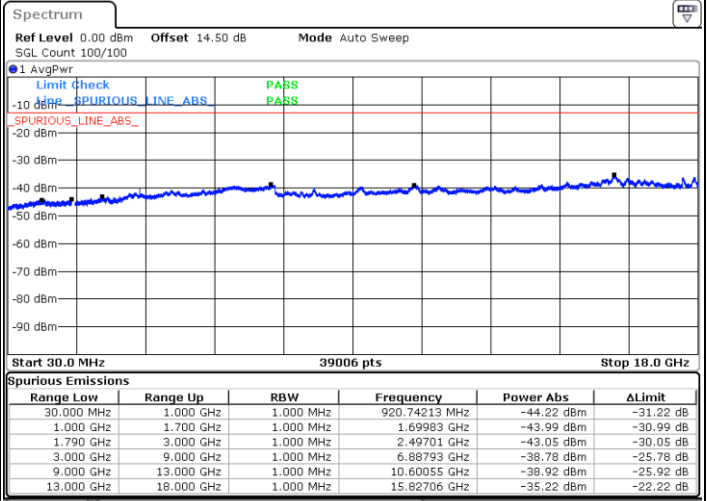

LTE Band 66B / 15MHz+5MHz

QPSK

Highest Channel / 1RB0 and 1RB24

Highest Channel / 1RB74 and 1RB0

Date: 13.MAR.2023 14:45:56

Date: 13.MAR.2023 14:40:48

Highest Channel / FullIRB

N/A

Date: 13.MAR.2023 14:46:58

LTE Band 66B / 5MHz+5MHz

16QAM

Lowest Channel / 1RB0 and 1RB24

Lowest Channel / 1RB24 and 1RB0

Date: 10.MAR.2023 21:37:29

Date: 10.MAR.2023 21:32:30

Lowest Channel / FullIRB

N/A

Date: 10.MAR.2023 21:42:29

LTE Band 66B / 5MHz+5MHz

16QAM

MiddleChannel / 1RB0 and 1RB24

Middle Channel / 1RB24 and 1RB0

Date: 10.MAR.2023 21:59:17

Date: 10.MAR.2023 22:04:17

Middle Channel / FullIRB

N/A

Date: 10.MAR.2023 21:54:18

LTE Band 66B / 5MHz+5MHz

16QAM

Highest Channel / 1RB0 and 1RB24

Highest Channel / 1RB24 and 1RB0

Date: 10.MAR.2023 22:39:56