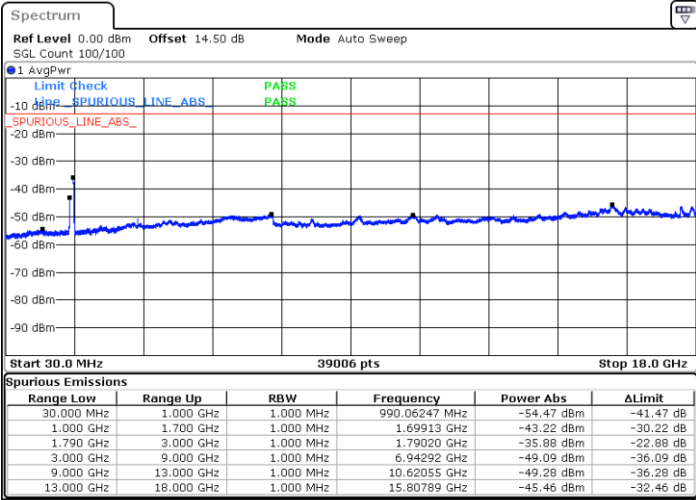

Highest Channel / FullIRB

N/A

Date: 13.MAR.2023 10:06:36

LTE Band 66B / 10MHz+10MHz

QPSK

Lowest Channel / 1RB0 and 1RB49

Lowest Channel / 1RB49 and 1RB0

Date: 13.MAR.2023 10:35:14

Date: 13.MAR.2023 10:33:35

Lowest Channel / FullIRB

N/A

Date: 13.MAR.2023 10:43:31

LTE Band 66B / 10MHz+10MHz

QPSK

Middle Channel / 1RB0 and 1RB49

Middle Channel / 1RB49 and 1RB0

Date: 13.MAR.2023 11:23:44

Date: 13.MAR.2023 11:25:24

Middle Channel / FullIRB

N/A

Date: 13.MAR.2023 11:15:26

LTE Band 66B / 10MHz+10MHz

QPSK

Highest Channel / 1RB0 and 1RB49

Highest Channel / 1RB49 and 1RB0

Date: 13.MAR.2023 11:52:20

Date: 13.MAR.2023 11:42:21

Highest Channel / FullIRB

N/A

Date: 13.MAR.2023 11:53:22

LTE Band 66B / 15MHz+5MHz

QPSK