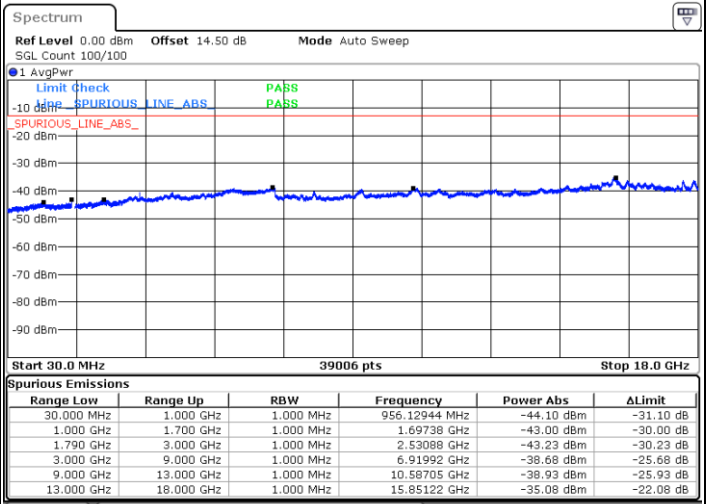

Middle Channel / FullIRB

N/A

Date: 10.MAR.2023 21:54:18

LTE Band 66B / 5MHz+5MHz

16QAM

Highest Channel / 1RB0 and 1RB24

Highest Channel / 1RB24 and 1RB0

Date: 10.MAR.2023 22:39:56

Date: 10.MAR.2023 22:34:56

Highest Channel / FullIRB

N/A

Date: 10.MAR.2023 22:44:56

LTE Band 66B / 5MHz+10MHz

16QAM

Lowest Channel / 1RB0 and 1RB49

Lowest Channel / 1RB24 and 1RB0

Date: 10.MAR.2023 23:26:10

Date: 10.MAR.2023 23:21:10

Lowest Channel / FullIRB

N/A

Date: 10.MAR.2023 23:31:11

LTE Band 66B / 5MHz+10MHz

16QAM

Middle Channel / 1RB0 and 1RB49