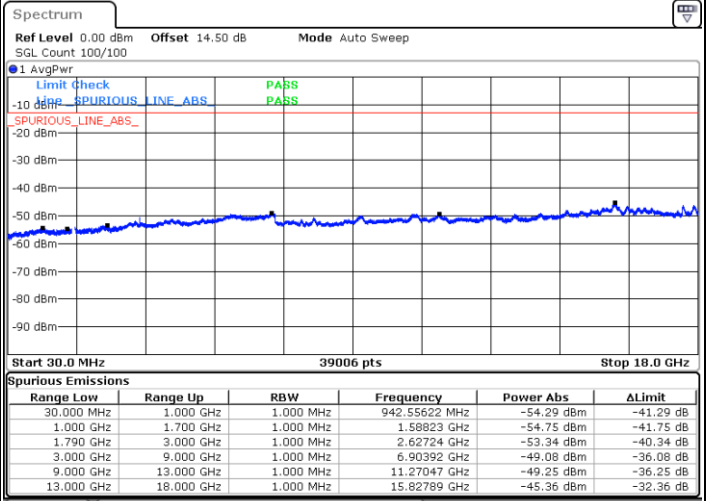

Highest Channel / FullIRB

N/A

Date: 13.MAR.2023 10:06:36

LTE Band 66B / 10MHz+10MHz

QPSK

Lowest Channel / 1RB0 and 1RB49

Lowest Channel / 1RB49 and 1RB0

Date: 13.MAR.2023 10:35:14

Date: 13.MAR.2023 10:33:35

Lowest Channel / FullIRB

N/A

Date: 13.MAR.2023 10:43:31

LTE Band 66B / 10MHz+10MHz

QPSK

Middle Channel / 1RB0 and 1RB49

Middle Channel / 1RB49 and 1RB0

Date: 13.MAR.2023 11:23:44

Date: 13.MAR.2023 11:25:24

Middle Channel / FullIRB

N/A

Date: 13.MAR.2023 11:15:26

LTE Band 66B / 10MHz+10MHz

QPSK

Highest Channel / 1RB0 and 1RB49

Highest Channel / 1RB49 and 1RB0

Date: 13.MAR.2023 11:52:20

Date: 13.MAR.2023 11:42:21

Highest Channel / FullIRB

N/A

Date: 13.MAR.2023 11:53:22

LTE Band 66B / 15MHz+5MHz

QPSK