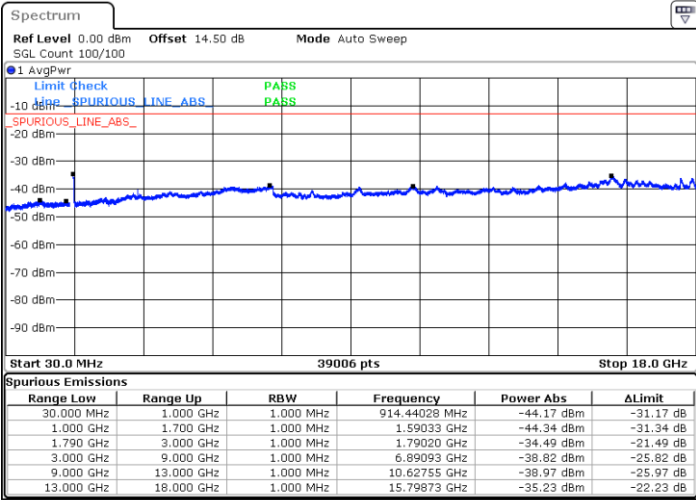

Middle Channel / 1RB24 and 1RB0

Date: 13.MAR.2023 15:48:48

Date: 13.MAR.2023 15:51:52

Middle Channel / FullIRB

N/A

Date: 13.MAR.2023 15:45:43

LTE Band 66B / 5MHz+10MHz

16QAM

Highest Channel / 1RB0 and 1RB49

Highest Channel / 1RB24 and 1RB0

Date: 11.MAR.2023 00:55:14

Date: 11.MAR.2023 00:50:15

Highest Channel / FullIRB

N/A

Date: 11.MAR.2023 01:00:14

LTE Band 66B / 5MHz+15MHz

16QAM

Lowest Channel / 1RB0 and 1RB74

Lowest Channel / 1RB24 and 1RB0

Date: 13.MAR.2023 12:12:54

Date: 13.MAR.2023 12:09:49

Lowest Channel / FullIRB

N/A

Date: 13.MAR.2023 12:16:00