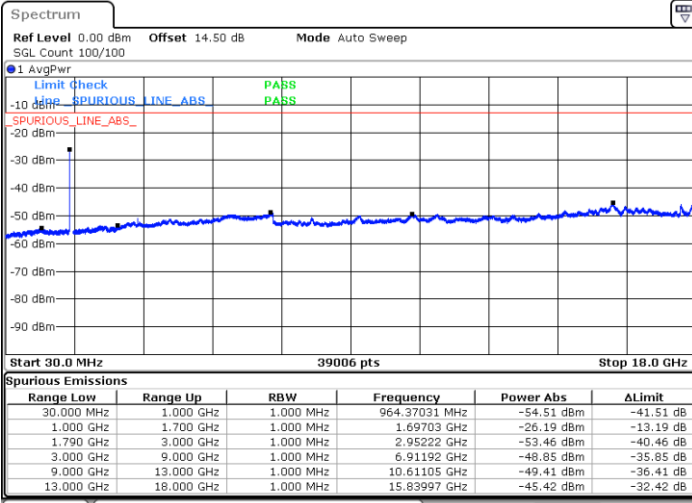

Date: 13.MAR.2023 13:21:16

LTE Band 66B / 5MHz+15MHz

16QAM

Highest Channel / 1RB0 and 1RB74

Highest Channel / 1RB24 and 1RB0

Date: 13.MAR.2023 13:45:28

Date: 13.MAR.2023 13:42:23

Highest Channel / FullIRB

N/A

Date: 13.MAR.2023 13:48:33

LTE Band 66B / 10MHz+5MHz

16QAM

Lowest Channel / 1RB0 and 1RB24

Lowest Channel / 1RB49 and 1RB0

Date: 13.MAR.2023 09:15:44

Date: 13.MAR.2023 09:10:46

Lowest Channel / FullIRB

N/A

Date: 13.MAR.2023 09:20:44

LTE Band 66B / 10MHz+5MHz

16QAM

Middle Channel / 1RB0 and 1RB24

Middle Channel / 1RB49 and 1RB0

Date: 13.MAR.2023 09:36:29