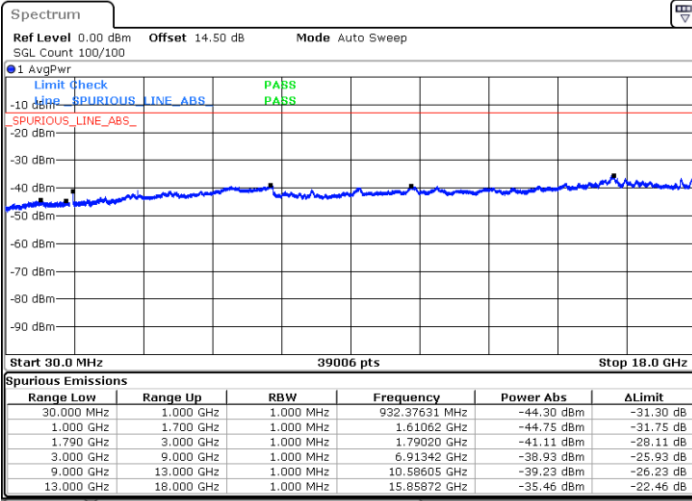

Date: 10.MAR.2023 22:34:56

Highest Channel / FullIRB

N/A

Date: 10.MAR.2023 22:44:56

LTE Band 66B / 5MHz+10MHz

16QAM

Lowest Channel / 1RB0 and 1RB49

Lowest Channel / 1RB24 and 1RB0

Date: 10.MAR.2023 23:26:10

Date: 10.MAR.2023 23:21:10

Lowest Channel / FullIRB

N/A

Date: 10.MAR.2023 23:31:11

LTE Band 66B / 5MHz+10MHz

16QAM

Middle Channel / 1RB0 and 1RB49

Middle Channel / 1RB24 and 1RB0

Date: 13.MAR.2023 15:48:48

Date: 13.MAR.2023 15:51:52

Middle Channel / FullIRB

N/A

Date: 13.MAR.2023 15:45:43

LTE Band 66B / 5MHz+10MHz

16QAM

Highest Channel / 1RB0 and 1RB49

Highest Channel / 1RB24 and 1RB0

Date: 11.MAR.2023 00:55:14

Date: 11.MAR.2023 00:50:15

Highest Channel / FullIRB

N/A

Date: 11.MAR.2023 01:00:14

LTE Band 66B / 5MHz+15MHz