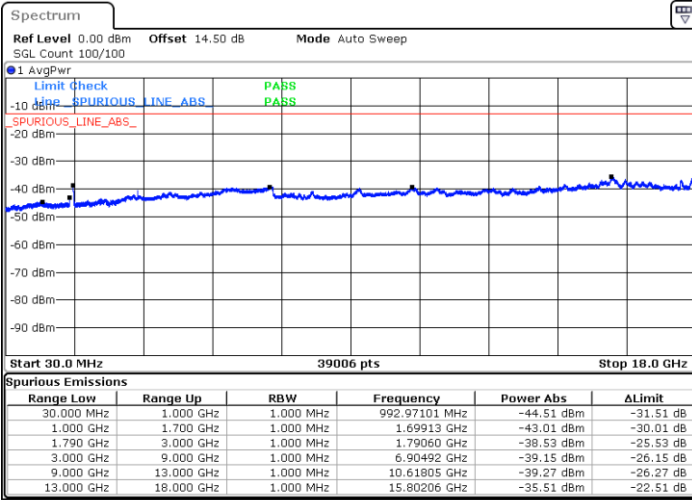

Highest Channel / 1RB0 and 1RB49

Highest Channel / 1RB24 and 1RB0

Date: 11.MAR.2023 00:55:14

Date: 11.MAR.2023 00:50:15

Highest Channel / FullIRB

N/A

Date: 11.MAR.2023 01:00:14

LTE Band 66B / 5MHz+15MHz

LTE Band 66B / 5MHz+15MHz

16QAM

Middle Channel / 1RB0 and 1RB74

Middle Channel / 1RB24 and 1RB0

Date: 13.MAR.2023 13:24:21

Date: 13.MAR.2023 13:27:24

Middle Channel / FullIRB

N/A

Date: 13.MAR.2023 13:21:16

LTE Band 66B / 5MHz+15MHz

16QAM

Highest Channel / 1RB0 and 1RB74

Highest Channel / 1RB24 and 1RB0

Date: 13.MAR.2023 13:45:28

Date: 13.MAR.2023 13:42:23

Highest Channel / FullIRB