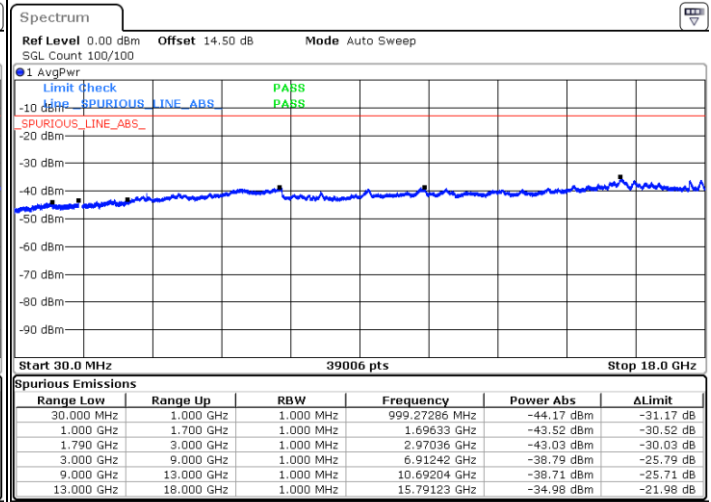

Date: 10.MAR.2023 21:57:38

Date: 10.MAR.2023 22:05:57

Middle Channel / FullIRB

N/A

Date: 10.MAR.2023 21:55:58

LTE Band 66B / 5MHz+5MHz

64QAM

Highest Channel / 1RB0 and 1RB24

Highest Channel / 1RB24 and 1RB0

Date: 10.MAR.2023 22:38:16

Date: 10.MAR.2023 22:36:36

Highest Channel / FullIRB

N/A

Date: 10.MAR.2023 22:46:35

LTE Band 66B / 5MHz+10MHz

64QAM

Lowest Channel / 1RB0 and 1RB49

Lowest Channel / 1RB24 and 1RB0

Date: 10.MAR.2023 23:27:50

Date: 10.MAR.2023 23:19:31

Lowest Channel / FullIRB

N/A

Date: 10.MAR.2023 23:29:31