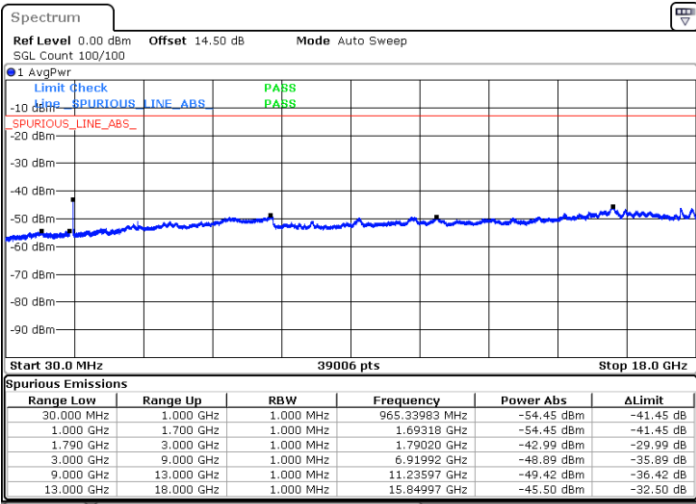

N/A

Date: 13.MAR.2023 13:48:33

LTE Band 66B / 10MHz+5MHz

16QAM

Lowest Channel / 1RB0 and 1RB24

Lowest Channel / 1RB49 and 1RB0

Date: 13.MAR.2023 09:15:44

Date: 13.MAR.2023 09:10:46

Lowest Channel / FullIRB

N/A

Date: 13.MAR.2023 09:20:44

LTE Band 66B / 10MHz+5MHz

16QAM

Middle Channel / 1RB0 and 1RB24

Middle Channel / 1RB49 and 1RB0

Date: 13.MAR.2023 09:36:29

Date: 13.MAR.2023 09:41:27

Middle Channel / FullIRB

N/A

Date: 13.MAR.2023 09:31:31

LTE Band 66B / 10MHz+5MHz

16QAM

Highest Channel / 1RB0 and 1RB24

Highest Channel / 1RB49 and 1RB0