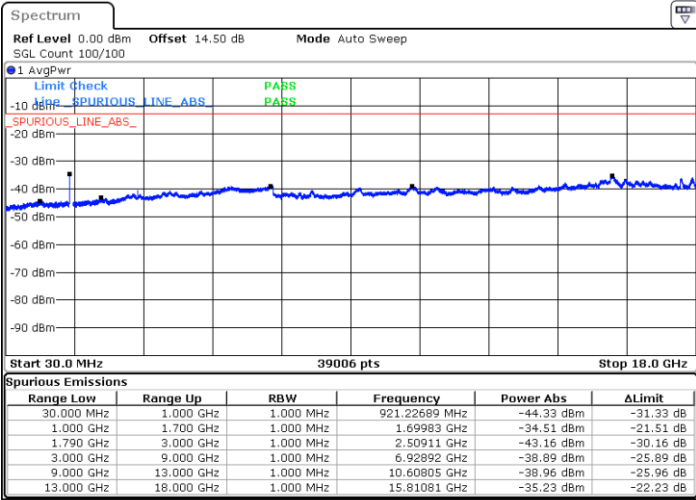

Lowest Channel / FullIRB

N/A

Date: 10.MAR.2023 21:42:29