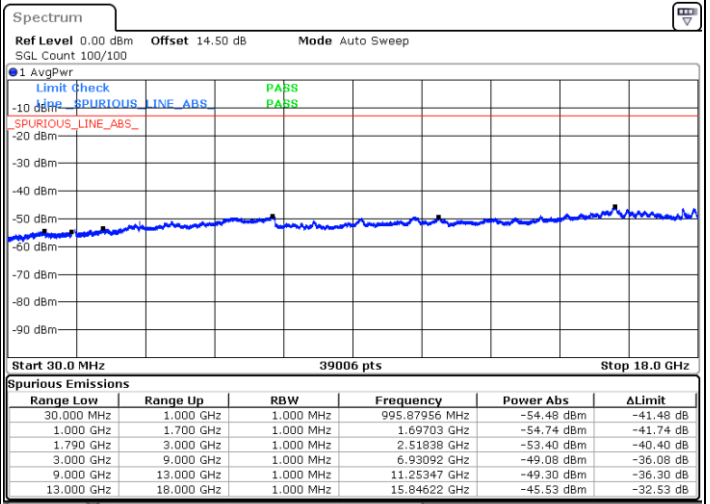

LTE Band 66B / 15MHz+5MHz

QPSK

Middle Channel / 1RB0 and 1RB24

Middle Channel / 1RB74 and 1RB0

Date: 13.MAR.2023 14:24:45

Date: 13.MAR.2023 14:25:46