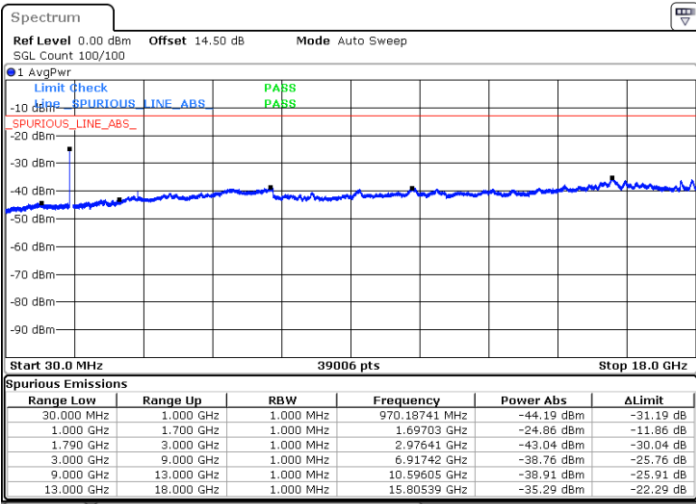

Middle Channel / FullIRB

N/A

Date: 10.MAR.2023 21:54:18

LTE Band 66B / 5MHz+5MHz

16QAM

Highest Channel / 1RB0 and 1RB24

Highest Channel / 1RB24 and 1RB0

Date: 10.MAR.2023 22:39:56

Date: 10.MAR.2023 22:34:56

Highest Channel / FullIRB

N/A

Date: 10.MAR.2023 22:44:56

LTE Band 66B / 5MHz+10MHz

16QAM

Lowest Channel / 1RB0 and 1RB49

Lowest Channel / 1RB24 and 1RB0

Date: 10.MAR.2023 23:26:10

Date: 10.MAR.2023 23:21:10

Lowest Channel / FullIRB

N/A

Date: 10.MAR.2023 23:31:11

LTE Band 66B / 5MHz+10MHz

16QAM

Middle Channel / 1RB0 and 1RB49