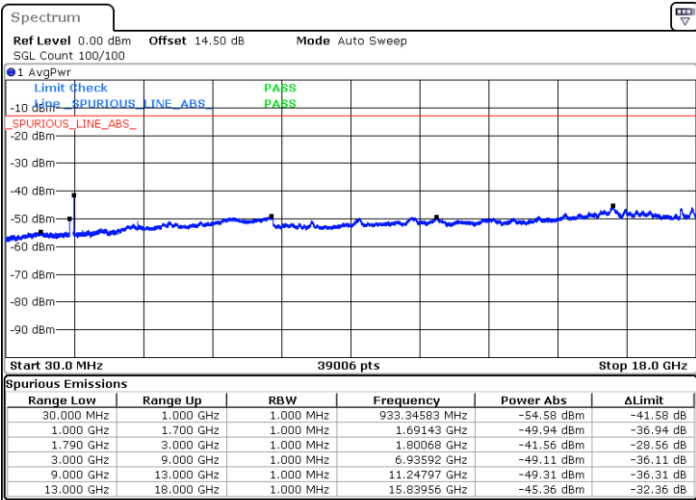

LTE Band 66B / 15MHz+5MHz

16QAM

Lowest Channel / 1RB0 and 1RB24

Lowest Channel / 1RB74 and 1RB80

Date: 13.MAR.2023 15:14:34

Date: 13.MAR.2023 15:11:30

Lowest Channel / FullIRB

N/A

Date: 13.MAR.2023 15:17:39

LTE Band 66B / 15MHz+5MHz

16QAM

Middle Channel / 1RB0 and 1RB24

Middle Channel / 1RB74 and 1RB0

Date: 13.MAR.2023 14:23:43

Date: 13.MAR.2023 14:26:47

Middle Channel / FullIRB

N/A

Date: 13.MAR.2023 14:20:38

LTE Band 66B / 15MHz+5MHz

16QAM

Highest Channel / 1RB0 and 1RB24

Highest Channel / 1RB74 and 1RB0

Date: 13.MAR.2023 14:44:54

Date: 13.MAR.2023 14:41:49

Highest Channel / FullIRB

N/A

Date: 13.MAR.2023 14:47:59

LTE Band 66B / 5MHz+5MHz

64QAM

Lowest Channel / 1RB0 and 1RB24

Lowest Channel / 1RB24 and 1RB0

Date: 10.MAR.2023 21:39:09