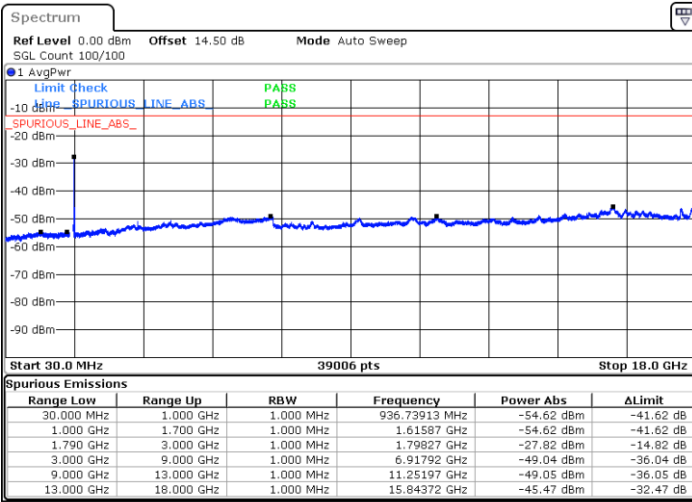

Date: 13.MAR.2023 10:33:35

Lowest Channel / FullIRB

N/A

Date: 13.MAR.2023 10:43:31

LTE Band 66B / 10MHz+10MHz

QPSK

Middle Channel / 1RB0 and 1RB49

Middle Channel / 1RB49 and 1RB0

Date: 13.MAR.2023 11:23:44

Date: 13.MAR.2023 11:25:24

Middle Channel / FullIRB

N/A

Date: 13.MAR.2023 11:15:26

LTE Band 66B / 10MHz+10MHz

QPSK

Highest Channel / 1RB0 and 1RB49

Highest Channel / 1RB49 and 1RB0

Date: 13.MAR.2023 11:52:20

Date: 13.MAR.2023 11:42:21

Highest Channel / FullIRB

N/A

Date: 13.MAR.2023 11:53:22

LTE Band 66B / 15MHz+5MHz

QPSK

Lowest Channel / 1RB0 and 1RB24

Lowest Channel / 1RB74 and 1RB80

Date: 13.MAR.2023 15:13:33

Date: 13.MAR.2023 15:12:31

Lowest Channel / FullIRB

N/A

Date: 13.MAR.2023 15:18:40

LTE Band 66B / 15MHz+5MHz