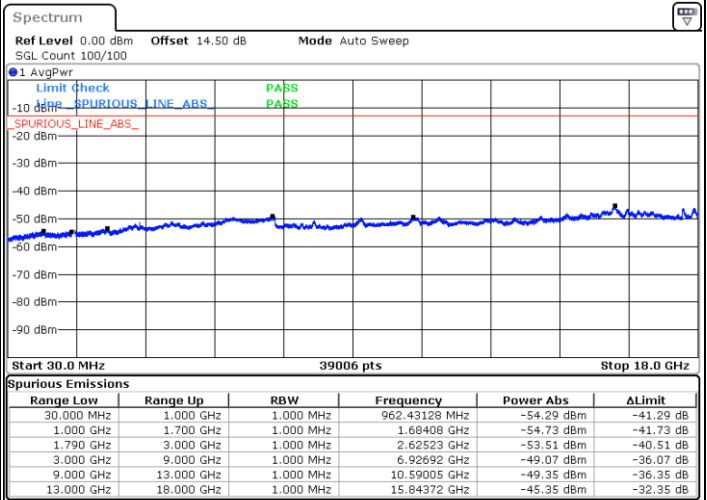

LTE Band 66B / 15MHz+5MHz

16QAM

Lowest Channel / 1RB0 and 1RB24

Lowest Channel / 1RB74 and 1RB80

Date: 13.MAR.2023 15:14:34

Date: 13.MAR.2023 15:11:30

Lowest Channel / FullIRB

N/A

Date: 13.MAR.2023 15:17:39

LTE Band 66B / 15MHz+5MHz

16QAM

Middle Channel / 1RB0 and 1RB24

Middle Channel / 1RB74 and 1RB0

Date: 13.MAR.2023 14:23:43

Date: 13.MAR.2023 14:26:47

Middle Channel / FullIRB

N/A

Date: 13.MAR.2023 14:20:38

LTE Band 66B / 15MHz+5MHz

16QAM

Highest Channel / 1RB0 and 1RB24

Highest Channel / 1RB74 and 1RB0

Date: 13.MAR.2023 14:44:54

Date: 13.MAR.2023 14:41:49

Highest Channel / FullIRB

N/A

Date: 13.MAR.2023 14:47:59

LTE Band 66B / 5MHz+5MHz

64QAM

Lowest Channel / 1RB0 and 1RB24

Lowest Channel / 1RB24 and 1RB0

Date: 10.MAR.2023 21:39:09