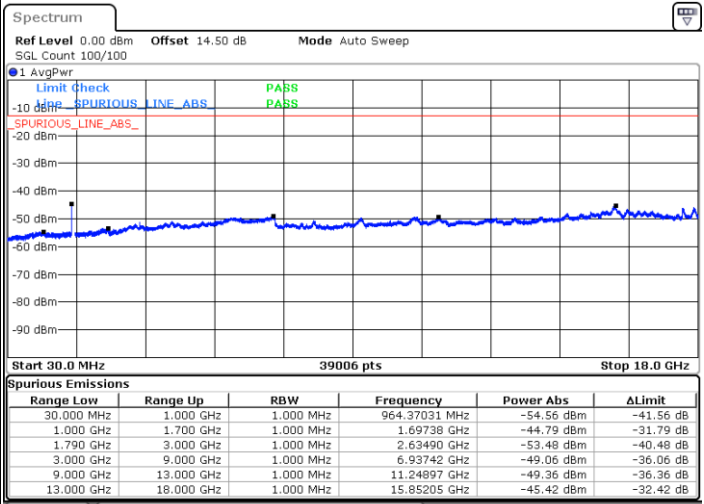

Date: 13.MAR.2023 11:23:44

Date: 13.MAR.2023 11:25:24

Middle Channel / FullIRB

N/A

Date: 13.MAR.2023 11:15:26

LTE Band 66B / 10MHz+10MHz

QPSK

Highest Channel / 1RB0 and 1RB49

Highest Channel / 1RB49 and 1RB0

Date: 13.MAR.2023 11:52:20

Date: 13.MAR.2023 11:42:21

Highest Channel / FullIRB

N/A

Date: 13.MAR.2023 11:53:22

LTE Band 66B / 15MHz+5MHz

QPSK

Lowest Channel / 1RB0 and 1RB24

Lowest Channel / 1RB74 and 1RB80

Date: 13.MAR.2023 15:13:33

Date: 13.MAR.2023 15:12:31

Lowest Channel / FullIRB

N/A

Date: 13.MAR.2023 15:18:40

LTE Band 66B / 15MHz+5MHz