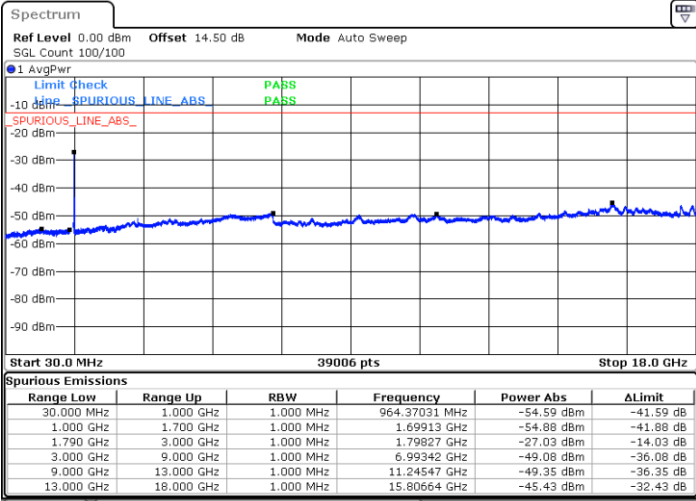

Date: 13.MAR.2023 10:03:17

Date: 13.MAR.2023 09:58:19

Highest Channel / FullIRB

N/A

Date: 13.MAR.2023 10:08:15

LTE Band 66B / 10MHz+10MHz

16QAM

Lowest Channel / 1RB0 and 1RB49

Lowest Channel / 1RB49 and 1RB0

Date: 13.MAR.2023 10:36:53

Date: 13.MAR.2023 10:31:56

Lowest Channel / FullIRB

N/A

Date: 13.MAR.2023 10:41:52

LTE Band 66B / 10MHz+10MHz

16QAM

Middle Channel / 1RB0 and 1RB49

Middle Channel / 1RB49 and 1RB0

Date: 13.MAR.2023 11:22:05

Date: 13.MAR.2023 11:27:03

Middle Channel / FullIRB

N/A

Date: 13.MAR.2023 11:17:05

LTE Band 66B / 10MHz+10MHz

16QAM

Highest Channel / 1RB0 and 1RB49

Highest Channel / 1RB49 and 1RB0

Date: 13.MAR.2023 11:51:18

Date: 13.MAR.2023 11:44:00

Highest Channel / FullIRB

N/A

Date: 13.MAR.2023 11:54:23