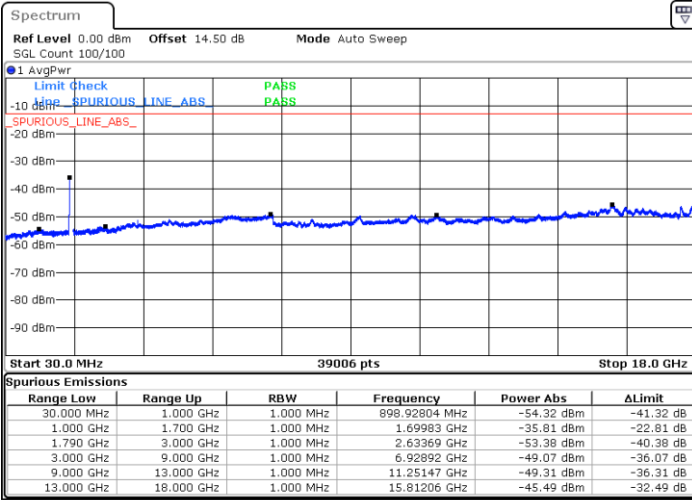

LTE Band 66B / 10MHz+5MHz

QPSK

Lowest Channel / 1RB0 and 1RB24

Lowest Channel / 1RB49 and 1RB0

Date: 13.MAR.2023 09:14:05

Date: 13.MAR.2023 09:12:25

Lowest Channel / FullIRB

N/A

Date: 13.MAR.2023 09:22:23

LTE Band 66B / 10MHz+5MHz

QPSK

Middle Channel / 1RB0 and 1RB24

Middle Channel / 1RB49 and 1RB0

Date: 13.MAR.2023 09:38:08

Date: 13.MAR.2023 09:39:47

Middle Channel / FullIRB

N/A

Date: 13.MAR.2023 09:29:51

LTE Band 66B / 10MHz+5MHz

QPSK

Highest Channel / 1RB0 and 1RB24

Highest Channel / 1RB49 and 1RB0

Date: 13.MAR.2023 10:04:56

Date: 13.MAR.2023 09:56:39