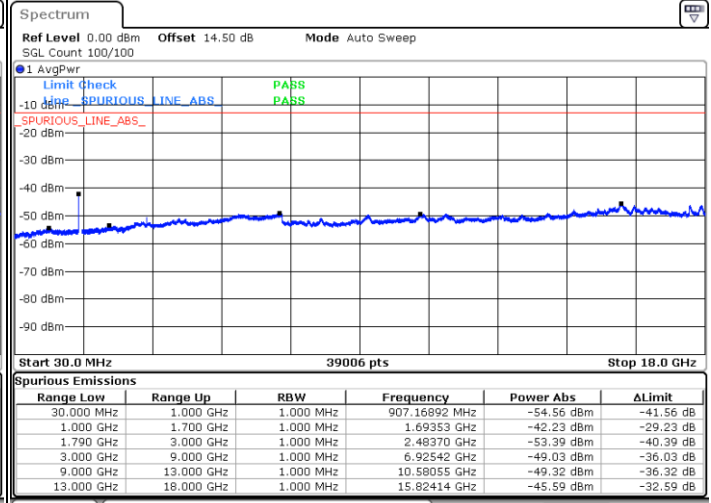

Date: 13.MAR.2023 09:41:27

Middle Channel / FullIRB

N/A

Date: 13.MAR.2023 09:31:31

LTE Band 66B / 10MHz+5MHz

16QAM

Highest Channel / 1RB0 and 1RB24

Highest Channel / 1RB49 and 1RB0

Date: 13.MAR.2023 10:03:17

Date: 13.MAR.2023 09:58:19

Highest Channel / FullIRB

N/A

Date: 13.MAR.2023 10:08:15

LTE Band 66B / 10MHz+10MHz

16QAM

Lowest Channel / 1RB0 and 1RB49

Lowest Channel / 1RB49 and 1RB0

Date: 13.MAR.2023 10:36:53

Date: 13.MAR.2023 10:31:56

Lowest Channel / FullIRB

N/A

Date: 13.MAR.2023 10:41:52

LTE Band 66B / 10MHz+10MHz

16QAM