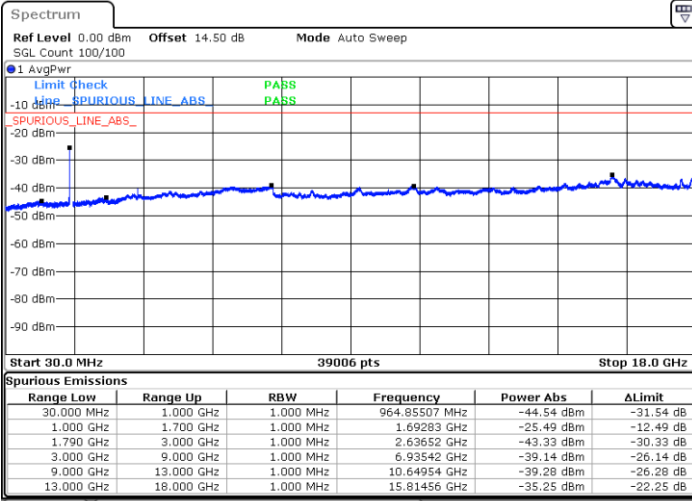

Middle Channel / 1RB24 and 1RB0

Date: 13.MAR.2023 15:48:48

Date: 13.MAR.2023 15:51:52

Middle Channel / FullIRB

N/A

Date: 13.MAR.2023 15:45:43

LTE Band 66B / 5MHz+10MHz

16QAM

Highest Channel / 1RB0 and 1RB49

Highest Channel / 1RB24 and 1RB0

Date: 11.MAR.2023 00:55:14

Date: 11.MAR.2023 00:50:15

Highest Channel / FullIRB

N/A

Date: 11.MAR.2023 01:00:14

LTE Band 66B / 5MHz+15MHz

16QAM

Lowest Channel / 1RB0 and 1RB74

Lowest Channel / 1RB24 and 1RB0

Date: 13.MAR.2023 12:12:54

Date: 13.MAR.2023 12:09:49

Lowest Channel / FullIRB

N/A

Date: 13.MAR.2023 12:16:00