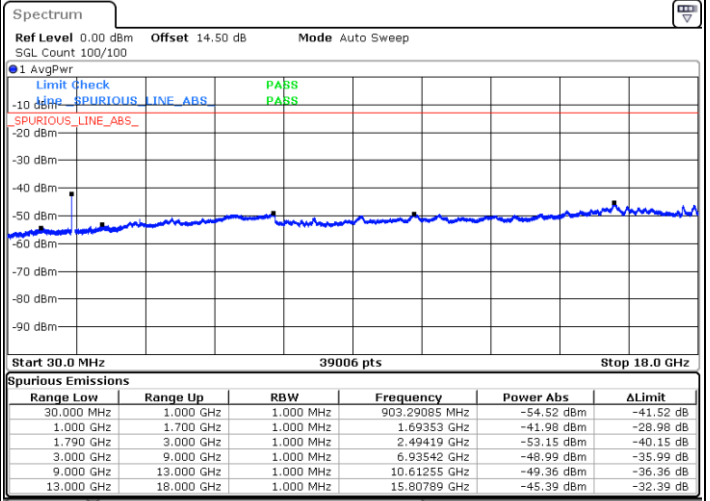

N/A

Date: 13.MAR.2023 09:29:51

LTE Band 66B / 10MHz+5MHz

QPSK

Highest Channel / 1RB0 and 1RB24

Highest Channel / 1RB49 and 1RB0

Date: 13.MAR.2023 10:04:56

Date: 13.MAR.2023 09:56:39

Highest Channel / FullIRB

N/A

Date: 13.MAR.2023 10:06:36

LTE Band 66B / 10MHz+10MHz

QPSK

Lowest Channel / 1RB0 and 1RB49

Lowest Channel / 1RB49 and 1RB0

Date: 13.MAR.2023 10:35:14

Date: 13.MAR.2023 10:33:35

Lowest Channel / FullIRB

N/A

Date: 13.MAR.2023 10:43:31

LTE Band 66B / 10MHz+10MHz

QPSK

Middle Channel / 1RB0 and 1RB49

Middle Channel / 1RB49 and 1RB0

Date: 13.MAR.2023 11:23:44

Date: 13.MAR.2023 11:25:24

Middle Channel / FullIRB

N/A

Date: 13.MAR.2023 11:15:26

LTE Band 66B / 10MHz+10MHz

QPSK

Highest Channel / 1RB0 and 1RB49