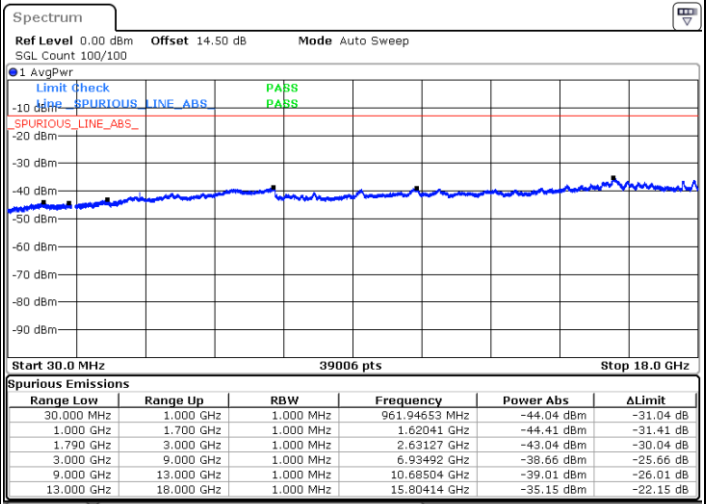

Date: 13.MAR.2023 14:46:58

LTE Band 66B / 5MHz+5MHz

16QAM

Lowest Channel / 1RB0 and 1RB24

Lowest Channel / 1RB24 and 1RB0

Date: 10.MAR.2023 21:37:29

Date: 10.MAR.2023 21:32:30

Lowest Channel / FullIRB

N/A

Date: 10.MAR.2023 21:42:29

LTE Band 66B / 5MHz+5MHz

16QAM

MiddleChannel / 1RB0 and 1RB24

Middle Channel / 1RB24 and 1RB0

Date: 10.MAR.2023 21:59:17

Date: 10.MAR.2023 22:04:17

Middle Channel / FullIRB

N/A

Date: 10.MAR.2023 21:54:18

LTE Band 66B / 5MHz+5MHz

16QAM

Highest Channel / 1RB0 and 1RB24

Highest Channel / 1RB24 and 1RB0

Date: 10.MAR.2023 22:39:56

Date: 10.MAR.2023 22:34:56

Highest Channel / FullIRB

N/A

Date: 10.MAR.2023 22:44:56

LTE Band 66B / 5MHz+10MHz

16QAM

Lowest Channel / 1RB0 and 1RB49

Lowest Channel / 1RB24 and 1RB0