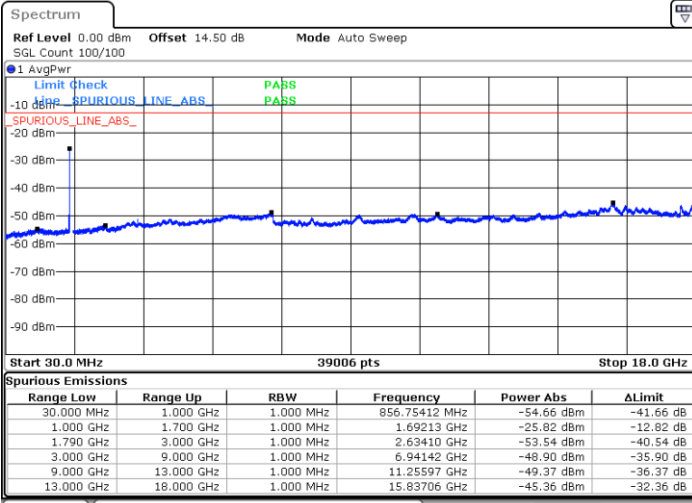

Date: 13.MAR.2023 09:41:27

Middle Channel / FullIRB

N/A

Date: 13.MAR.2023 09:31:31

LTE Band 66B / 10MHz+5MHz

16QAM

Highest Channel / 1RB0 and 1RB24

Highest Channel / 1RB49 and 1RB0

Date: 13.MAR.2023 10:03:17

Date: 13.MAR.2023 09:58:19

Highest Channel / FullIRB

N/A

Date: 13.MAR.2023 10:08:15

LTE Band 66B / 10MHz+10MHz

16QAM

Lowest Channel / 1RB0 and 1RB49

Lowest Channel / 1RB49 and 1RB0

Date: 13.MAR.2023 10:36:53

Date: 13.MAR.2023 10:31:56

Lowest Channel / FullIRB

N/A

Date: 13.MAR.2023 10:41:52

LTE Band 66B / 10MHz+10MHz

16QAM