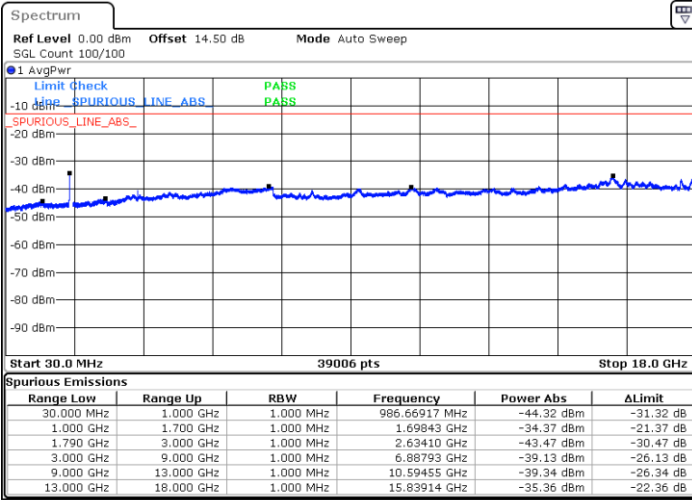

Highest Channel / 1RB0 and 1RB49

Highest Channel / 1RB24 and 1RB0

Date: 11.MAR.2023 00:55:14

Date: 11.MAR.2023 00:50:15

Highest Channel / FullIRB

N/A

Date: 11.MAR.2023 01:00:14

LTE Band 66B / 5MHz+15MHz

16QAM

Lowest Channel / 1RB0 and 1RB74

Lowest Channel / 1RB24 and 1RB0

Date: 13.MAR.2023 12:12:54

Date: 13.MAR.2023 12:09:49

Lowest Channel / FullIRB

N/A

Date: 13.MAR.2023 12:16:00

LTE Band 66B / 5MHz+15MHz

16QAM

Middle Channel / 1RB0 and 1RB74

Middle Channel / 1RB24 and 1RB0

Date: 13.MAR.2023 13:24:21

Date: 13.MAR.2023 13:27:24

Middle Channel / FullIRB

N/A

Date: 13.MAR.2023 13:21:16

LTE Band 66B / 5MHz+15MHz

16QAM

Highest Channel / 1RB0 and 1RB74

Highest Channel / 1RB24 and 1RB0

Date: 13.MAR.2023 13:45:28

Date: 13.MAR.2023 13:42:23

Highest Channel / FullIRB