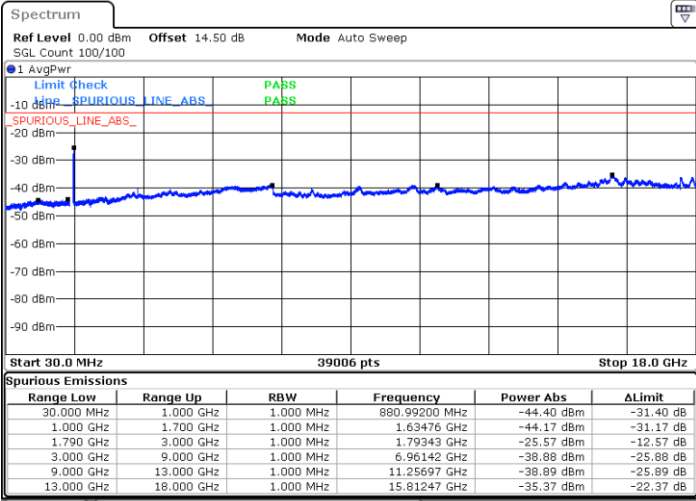

Date: 10.MAR.2023 22:34:56

Highest Channel / FullIRB

N/A

Date: 10.MAR.2023 22:44:56

LTE Band 66B / 5MHz+10MHz

16QAM

Lowest Channel / 1RB0 and 1RB49

Lowest Channel / 1RB24 and 1RB0

Date: 10.MAR.2023 23:26:10

Date: 10.MAR.2023 23:21:10

Lowest Channel / FullIRB

N/A

Date: 10.MAR.2023 23:31:11

LTE Band 66B / 5MHz+10MHz

16QAM

Middle Channel / 1RB0 and 1RB49

Middle Channel / 1RB24 and 1RB0

Date: 13.MAR.2023 15:48:48

Date: 13.MAR.2023 15:51:52

Middle Channel / FullIRB

N/A

Date: 13.MAR.2023 15:45:43

LTE Band 66B / 5MHz+10MHz

16QAM

Highest Channel / 1RB0 and 1RB49

Highest Channel / 1RB24 and 1RB0

Date: 11.MAR.2023 00:55:14

Date: 11.MAR.2023 00:50:15

Highest Channel / FullIRB

N/A

Date: 11.MAR.2023 01:00:14

LTE Band 66B / 5MHz+15MHz