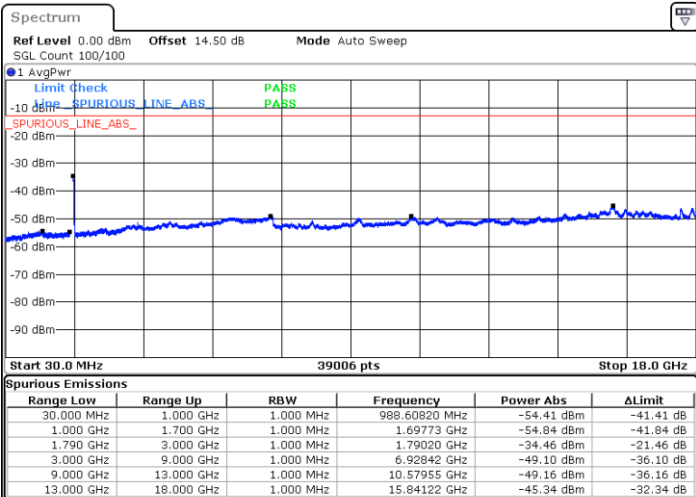

Lowest Channel / FullIRB

N/A

Date: 13.MAR.2023 09:20:44

LTE Band 66B / 10MHz+5MHz

16QAM

Middle Channel / 1RB0 and 1RB24

Middle Channel / 1RB49 and 1RB0

Date: 13.MAR.2023 09:36:29

Date: 13.MAR.2023 09:41:27

Middle Channel / FullIRB

N/A

Date: 13.MAR.2023 09:31:31

LTE Band 66B / 10MHz+5MHz

16QAM

Highest Channel / 1RB0 and 1RB24

Highest Channel / 1RB49 and 1RB0

Date: 13.MAR.2023 10:03:17

Date: 13.MAR.2023 09:58:19

Highest Channel / FullIRB

N/A

Date: 13.MAR.2023 10:08:15

LTE Band 66B / 10MHz+10MHz

16QAM

Lowest Channel / 1RB0 and 1RB49

Lowest Channel / 1RB49 and 1RB0

Date: 13.MAR.2023 10:36:53

Date: 13.MAR.2023 10:31:56

Lowest Channel / FullIRB

N/A

Date: 13.MAR.2023 10:41:52

LTE Band 66B / 10MHz+10MHz

16QAM