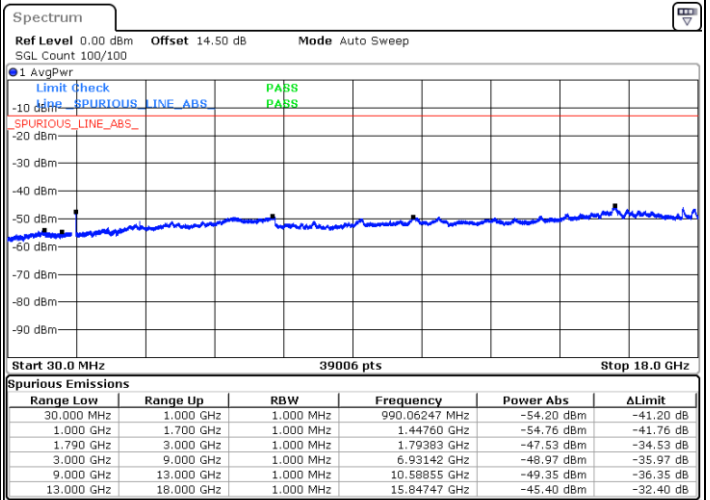

Lowest Channel / FullIRB

N/A

Date: 13.MAR.2023 09:20:44

LTE Band 66B / 10MHz+5MHz

16QAM

Middle Channel / 1RB0 and 1RB24

Middle Channel / 1RB49 and 1RB0

Date: 13.MAR.2023 09:36:29

Date: 13.MAR.2023 09:41:27

Middle Channel / FullIRB

N/A

Date: 13.MAR.2023 09:31:31

LTE Band 66B / 10MHz+5MHz

16QAM

Highest Channel / 1RB0 and 1RB24

Highest Channel / 1RB49 and 1RB0

Date: 13.MAR.2023 10:03:17

Date: 13.MAR.2023 09:58:19

Highest Channel / FullIRB

N/A

Date: 13.MAR.2023 10:08:15

LTE Band 66B / 10MHz+10MHz

16QAM

Lowest Channel / 1RB0 and 1RB49

Lowest Channel / 1RB49 and 1RB0

Date: 13.MAR.2023 10:36:53

Date: 13.MAR.2023 10:31:56

Lowest Channel / FullIRB

N/A

Date: 13.MAR.2023 10:41:52

LTE Band 66B / 10MHz+10MHz

16QAM