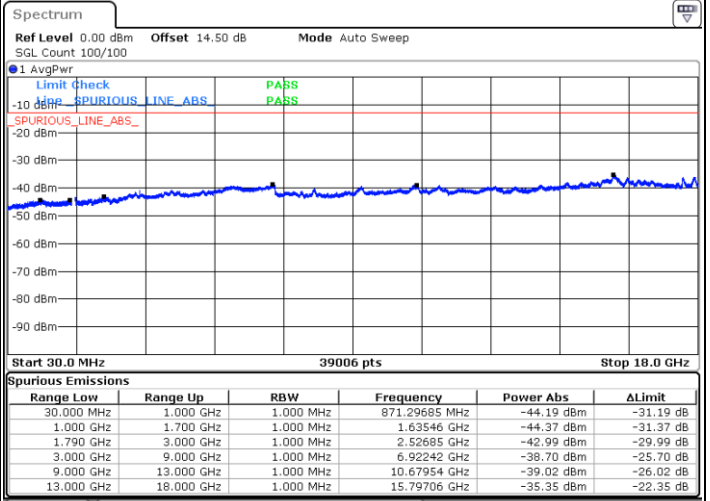

Date: 10.MAR.2023 22:34:56

Highest Channel / FullIRB

N/A

Date: 10.MAR.2023 22:44:56

LTE Band 66B / 5MHz+10MHz

16QAM

Lowest Channel / 1RB0 and 1RB49

Lowest Channel / 1RB24 and 1RB0

Date: 10.MAR.2023 23:26:10

Date: 10.MAR.2023 23:21:10

Lowest Channel / FullIRB

N/A

Date: 10.MAR.2023 23:31:11

LTE Band 66B / 5MHz+10MHz

16QAM

Middle Channel / 1RB0 and 1RB49

Middle Channel / 1RB24 and 1RB0

Date: 13.MAR.2023 15:48:48

Date: 13.MAR.2023 15:51:52

Middle Channel / FullIRB

N/A

Date: 13.MAR.2023 15:45:43

LTE Band 66B / 5MHz+10MHz

16QAM

Highest Channel / 1RB0 and 1RB49

Highest Channel / 1RB24 and 1RB0

Date: 11.MAR.2023 00:55:14

Date: 11.MAR.2023 00:50:15

Highest Channel / FullIRB

N/A

Date: 11.MAR.2023 01:00:14

LTE Band 66B / 5MHz+15MHz