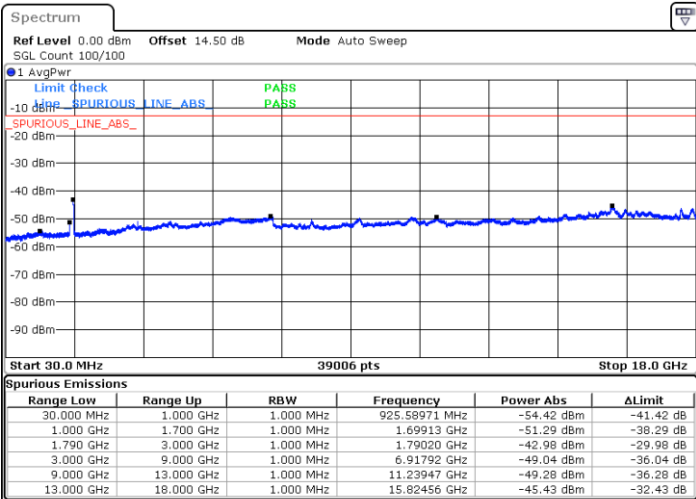

N/A

Date: 13.MAR.2023 13:48:33

LTE Band 66B / 10MHz+5MHz

16QAM

Lowest Channel / 1RB0 and 1RB24

Lowest Channel / 1RB49 and 1RB0

Date: 13.MAR.2023 09:15:44

Date: 13.MAR.2023 09:10:46

Lowest Channel / FullIRB

N/A

Date: 13.MAR.2023 09:20:44

LTE Band 66B / 10MHz+5MHz

16QAM

Middle Channel / 1RB0 and 1RB24

Middle Channel / 1RB49 and 1RB0

Date: 13.MAR.2023 09:36:29

Date: 13.MAR.2023 09:41:27

Middle Channel / FullIRB

N/A

Date: 13.MAR.2023 09:31:31

LTE Band 66B / 10MHz+5MHz

16QAM

Highest Channel / 1RB0 and 1RB24

Highest Channel / 1RB49 and 1RB0

Date: 13.MAR.2023 10:03:17

Date: 13.MAR.2023 09:58:19

Highest Channel / FullIRB

N/A

Date: 13.MAR.2023 10:08:15

LTE Band 66B / 10MHz+10MHz

16QAM

Lowest Channel / 1RB0 and 1RB49