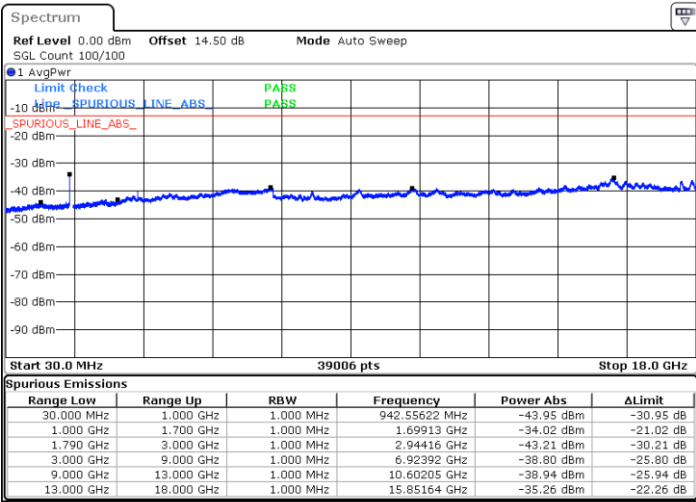

N/A

Date: 13.MAR.2023 14:20:38

LTE Band 66B / 15MHz+5MHz

16QAM

Highest Channel / 1RB0 and 1RB24

Highest Channel / 1RB74 and 1RB0

Date: 13.MAR.2023 14:44:54

Date: 13.MAR.2023 14:41:49

Highest Channel / FullIRB

N/A

Date: 13.MAR.2023 14:47:59

LTE Band 66B / 5MHz+5MHz

64QAM

Lowest Channel / 1RB0 and 1RB24

Lowest Channel / 1RB24 and 1RB0

Date: 10.MAR.2023 21:39:09

Date: 10.MAR.2023 21:30:50

Lowest Channel / FullIRB

N/A

Date: 10.MAR.2023 21:40:50

LTE Band 66B / 5MHz+5MHz

64QAM

MiddleChannel / 1RB0 and 1RB24

Middle Channel / 1RB24 and 1RB0

Date: 10.MAR.2023 21:57:38

Date: 10.MAR.2023 22:05:57

Middle Channel / FullIRB

N/A

Date: 10.MAR.2023 21:55:58

LTE Band 66B / 5MHz+5MHz

64QAM

Highest Channel / 1RB0 and 1RB24