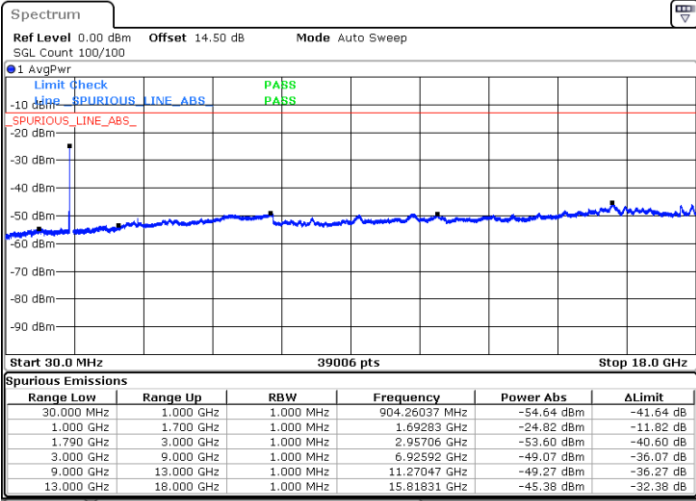

Lowest Channel / 1RB49 and 1RB0

Date: 13.MAR.2023 10:36:53

Date: 13.MAR.2023 10:31:56

Lowest Channel / FullIRB

N/A

Date: 13.MAR.2023 10:41:52

LTE Band 66B / 10MHz+10MHz

16QAM

Middle Channel / 1RB0 and 1RB49

Middle Channel / 1RB49 and 1RB0

Date: 13.MAR.2023 11:22:05

Date: 13.MAR.2023 11:27:03

Middle Channel / FullIRB

N/A

Date: 13.MAR.2023 11:17:05

LTE Band 66B / 10MHz+10MHz

16QAM

Highest Channel / 1RB0 and 1RB49

Highest Channel / 1RB49 and 1RB0

Date: 13.MAR.2023 11:51:18

Date: 13.MAR.2023 11:44:00

Highest Channel / FullIRB

N/A

Date: 13.MAR.2023 11:54:23

LTE Band 66B / 15MHz+5MHz

16QAM

Lowest Channel / 1RB0 and 1RB24

Lowest Channel / 1RB74 and 1RB80

Date: 13.MAR.2023 15:14:34

Date: 13.MAR.2023 15:11:30

Lowest Channel / FullIRB

N/A