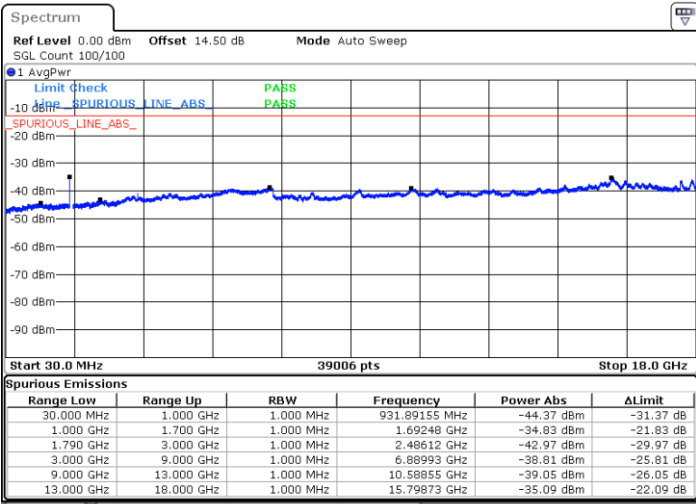

N/A

Date: 13.MAR.2023 14:20:38

LTE Band 66B / 15MHz+5MHz

16QAM

Highest Channel / 1RB0 and 1RB24

Highest Channel / 1RB74 and 1RB0

Date: 13.MAR.2023 14:44:54

Date: 13.MAR.2023 14:41:49

Highest Channel / FullIRB

N/A

Date: 13.MAR.2023 14:47:59

LTE Band 66B / 5MHz+5MHz

64QAM

Lowest Channel / 1RB0 and 1RB24

Lowest Channel / 1RB24 and 1RB0

Date: 10.MAR.2023 21:39:09

Date: 10.MAR.2023 21:30:50

Lowest Channel / FullIRB

N/A

Date: 10.MAR.2023 21:40:50

LTE Band 66B / 5MHz+5MHz

64QAM

MiddleChannel / 1RB0 and 1RB24

Middle Channel / 1RB24 and 1RB0