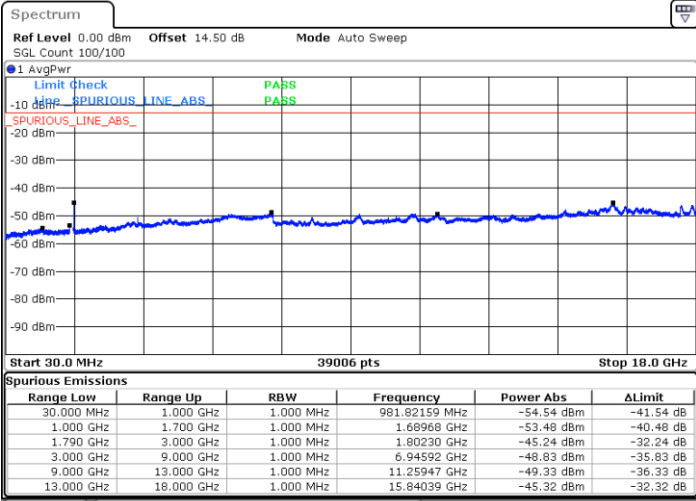

Highest Channel / FullIRB

N/A

Date: 13.MAR.2023 10:06:36

LTE Band 66B / 10MHz+10MHz

QPSK

Lowest Channel / 1RB0 and 1RB49

Lowest Channel / 1RB49 and 1RB0

Date: 13.MAR.2023 10:35:14

Date: 13.MAR.2023 10:33:35

Lowest Channel / FullIRB

N/A

Date: 13.MAR.2023 10:43:31

LTE Band 66B / 10MHz+10MHz

QPSK

Middle Channel / 1RB0 and 1RB49

Middle Channel / 1RB49 and 1RB0

Date: 13.MAR.2023 11:23:44

Date: 13.MAR.2023 11:25:24

Middle Channel / FullIRB

N/A

Date: 13.MAR.2023 11:15:26

LTE Band 66B / 10MHz+10MHz

QPSK

Highest Channel / 1RB0 and 1RB49

Highest Channel / 1RB49 and 1RB0

Date: 13.MAR.2023 11:52:20

Date: 13.MAR.2023 11:42:21

Highest Channel / FullIRB

N/A

Date: 13.MAR.2023 11:53:22

LTE Band 66B / 15MHz+5MHz

QPSK