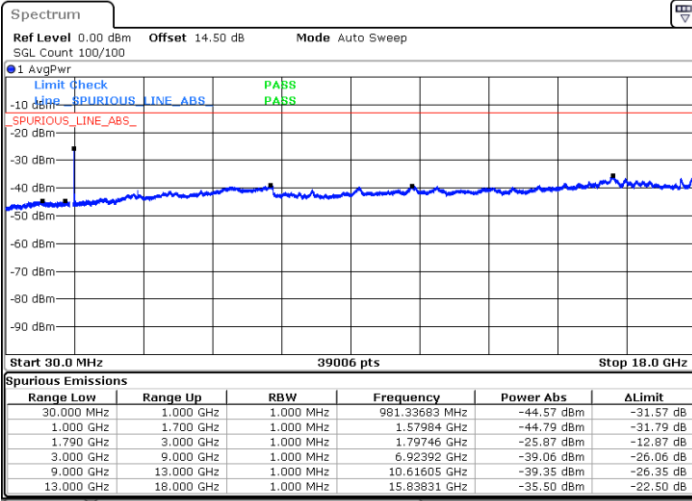

LTE Band 66B / 5MHz+15MHz

16QAM

Middle Channel / 1RB0 and 1RB74

Middle Channel / 1RB24 and 1RB0

Date: 13.MAR.2023 13:24:21

Date: 13.MAR.2023 13:27:24

Middle Channel / FullIRB

N/A

Date: 13.MAR.2023 13:21:16

LTE Band 66B / 5MHz+15MHz

16QAM

Highest Channel / 1RB0 and 1RB74

Highest Channel / 1RB24 and 1RB0

Date: 13.MAR.2023 13:45:28

Date: 13.MAR.2023 13:42:23

Highest Channel / FullIRB

N/A

Date: 13.MAR.2023 13:48:33

LTE Band 66B / 10MHz+5MHz

16QAM

Lowest Channel / 1RB0 and 1RB24

Lowest Channel / 1RB49 and 1RB0

Date: 13.MAR.2023 09:15:44

Date: 13.MAR.2023 09:10:46