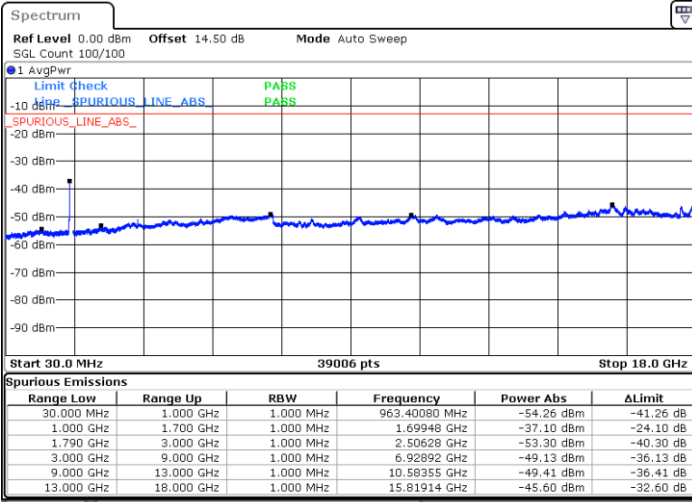

Date: 13.MAR.2023 13:21:16

LTE Band 66B / 5MHz+15MHz

16QAM

Highest Channel / 1RB0 and 1RB74

Highest Channel / 1RB24 and 1RB0

Date: 13.MAR.2023 13:45:28

Date: 13.MAR.2023 13:42:23

Highest Channel / FullIRB

N/A

Date: 13.MAR.2023 13:48:33

LTE Band 66B / 10MHz+5MHz

16QAM

Lowest Channel / 1RB0 and 1RB24

Lowest Channel / 1RB49 and 1RB0

Date: 13.MAR.2023 09:15:44

Date: 13.MAR.2023 09:10:46

Lowest Channel / FullIRB

N/A

Date: 13.MAR.2023 09:20:44

LTE Band 66B / 10MHz+5MHz

16QAM

Middle Channel / 1RB0 and 1RB24

Middle Channel / 1RB49 and 1RB0

Date: 13.MAR.2023 09:36:29

Date: 13.MAR.2023 09:41:27

Middle Channel / FullIRB

N/A

Date: 13.MAR.2023 09:31:31

LTE Band 66B / 10MHz+5MHz

16QAM

Highest Channel / 1RB0 and 1RB24

Highest Channel / 1RB49 and 1RB0