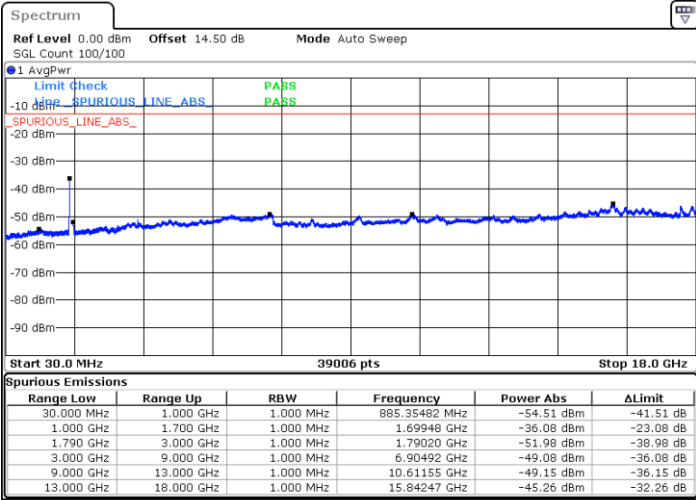

16QAM

Highest Channel / 1RB0 and 1RB49

Highest Channel / 1RB49 and 1RB0

Date: 13.MAR.2023 11:51:18

Date: 13.MAR.2023 11:44:00

Highest Channel / FullIRB

N/A

Date: 13.MAR.2023 11:54:23

LTE Band 66B / 15MHz+5MHz

16QAM

Lowest Channel / 1RB0 and 1RB24

Lowest Channel / 1RB74 and 1RB80

Date: 13.MAR.2023 15:14:34

Date: 13.MAR.2023 15:11:30

Lowest Channel / FullIRB

N/A

Date: 13.MAR.2023 15:17:39

LTE Band 66B / 15MHz+5MHz

16QAM

Middle Channel / 1RB0 and 1RB24

Middle Channel / 1RB74 and 1RB0

Date: 13.MAR.2023 14:23:43

Date: 13.MAR.2023 14:26:47

Middle Channel / FullIRB