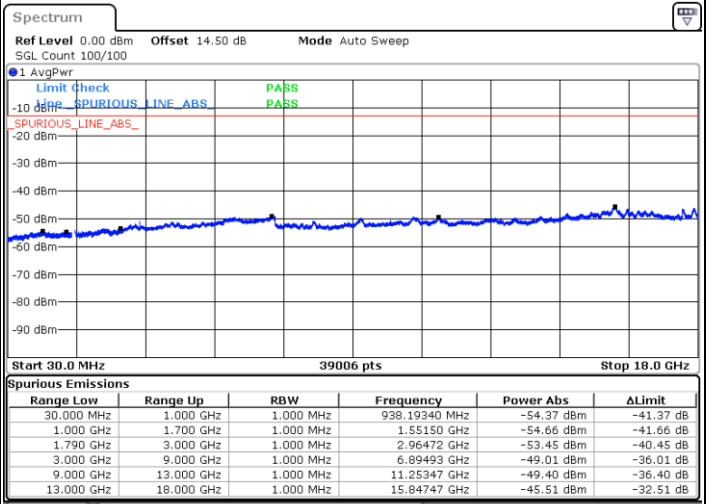

N/A

Date: 13.MAR.2023 13:48:33

LTE Band 66B / 10MHz+5MHz

16QAM

Lowest Channel / 1RB0 and 1RB24

Lowest Channel / 1RB49 and 1RB0

Date: 13.MAR.2023 09:15:44

Date: 13.MAR.2023 09:10:46

Lowest Channel / FullIRB

N/A

Date: 13.MAR.2023 09:20:44

LTE Band 66B / 10MHz+5MHz

16QAM

Middle Channel / 1RB0 and 1RB24

Middle Channel / 1RB49 and 1RB0

Date: 13.MAR.2023 09:36:29

Date: 13.MAR.2023 09:41:27

Middle Channel / FullIRB

N/A

Date: 13.MAR.2023 09:31:31

LTE Band 66B / 10MHz+5MHz

16QAM

Highest Channel / 1RB0 and 1RB24

Highest Channel / 1RB49 and 1RB0

Date: 13.MAR.2023 10:03:17

Date: 13.MAR.2023 09:58:19

Highest Channel / FullIRB

N/A

Date: 13.MAR.2023 10:08:15

LTE Band 66B / 10MHz+10MHz

16QAM

Lowest Channel / 1RB0 and 1RB49