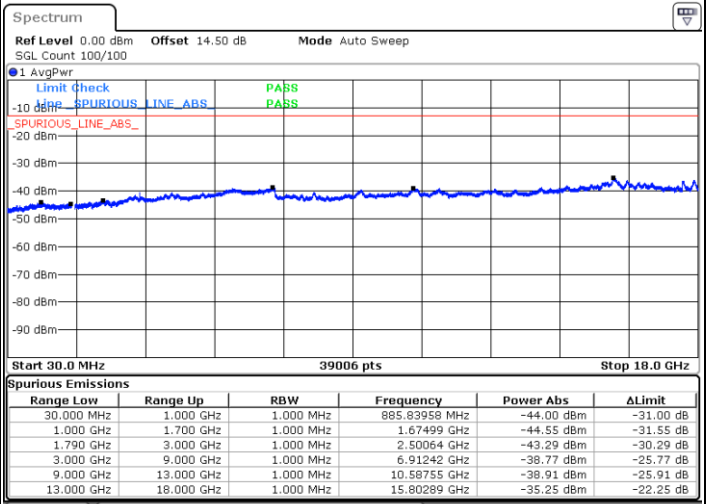

Highest Channel / FullIRB

N/A

Date: 13.MAR.2023 14:47:59

LTE Band 66B / 5MHz+5MHz

64QAM

Lowest Channel / 1RB0 and 1RB24

Lowest Channel / 1RB24 and 1RB0

Date: 10.MAR.2023 21:39:09

Date: 10.MAR.2023 21:30:50

Lowest Channel / FullIRB

N/A

Date: 10.MAR.2023 21:40:50

LTE Band 66B / 5MHz+5MHz

64QAM

MiddleChannel / 1RB0 and 1RB24

Middle Channel / 1RB24 and 1RB0

Date: 10.MAR.2023 21:57:38

Date: 10.MAR.2023 22:05:57

Middle Channel / FullIRB

N/A

Date: 10.MAR.2023 21:55:58

LTE Band 66B / 5MHz+5MHz

64QAM

Highest Channel / 1RB0 and 1RB24

Highest Channel / 1RB24 and 1RB0

Date: 10.MAR.2023 22:38:16

Date: 10.MAR.2023 22:36:36

Highest Channel / FullIRB

N/A

Date: 10.MAR.2023 22:46:35

LTE Band 66B / 5MHz+10MHz

64QAM