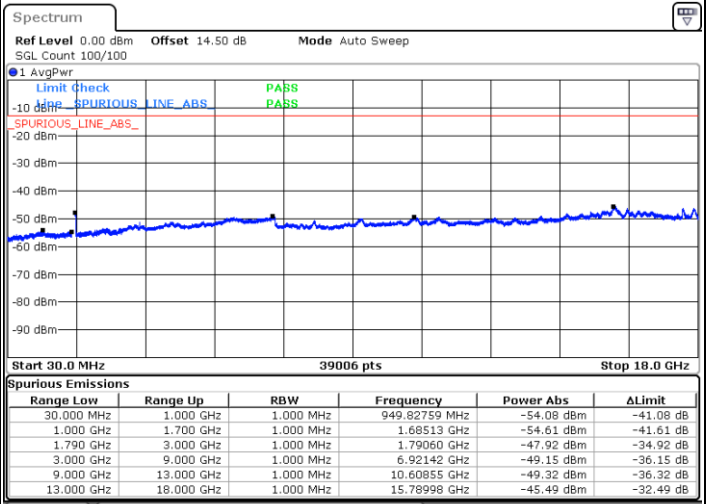

Date: 13.MAR.2023 09:22:23

LTE Band 66B / 10MHz+5MHz

QPSK

Middle Channel / 1RB0 and 1RB24

Middle Channel / 1RB49 and 1RB0

Date: 13.MAR.2023 09:38:08

Date: 13.MAR.2023 09:39:47

Middle Channel / FullIRB

N/A

Date: 13.MAR.2023 09:29:51

LTE Band 66B / 10MHz+5MHz

QPSK

Highest Channel / 1RB0 and 1RB24

Highest Channel / 1RB49 and 1RB0

Date: 13.MAR.2023 10:04:56

Date: 13.MAR.2023 09:56:39

Highest Channel / FullIRB

N/A

Date: 13.MAR.2023 10:06:36

LTE Band 66B / 10MHz+10MHz

QPSK

Lowest Channel / 1RB0 and 1RB49

Lowest Channel / 1RB49 and 1RB0

Date: 13.MAR.2023 10:35:14

Date: 13.MAR.2023 10:33:35

Lowest Channel / FullIRB

N/A

Date: 13.MAR.2023 10:43:31

LTE Band 66B / 10MHz+10MHz

QPSK

Middle Channel / 1RB0 and 1RB49

Middle Channel / 1RB49 and 1RB0