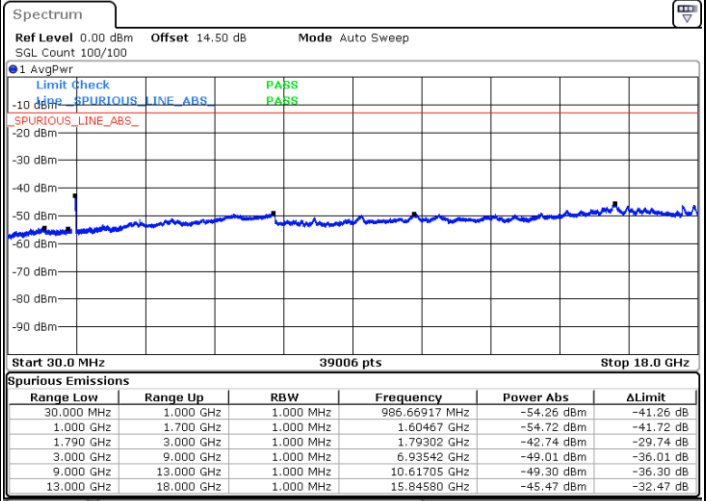

LTE Band 66B / 15MHz+5MHz

16QAM

Lowest Channel / 1RB0 and 1RB24

Lowest Channel / 1RB74 and 1RB80

Date: 13.MAR.2023 15:14:34

Date: 13.MAR.2023 15:11:30

Lowest Channel / FullIRB

N/A

Date: 13.MAR.2023 15:17:39

LTE Band 66B / 15MHz+5MHz

16QAM

Middle Channel / 1RB0 and 1RB24

Middle Channel / 1RB74 and 1RB0

Date: 13.MAR.2023 14:23:43

Date: 13.MAR.2023 14:26:47

Middle Channel / FullIRB

N/A

Date: 13.MAR.2023 14:20:38

LTE Band 66B / 15MHz+5MHz

16QAM

Highest Channel / 1RB0 and 1RB24

Highest Channel / 1RB74 and 1RB0

Date: 13.MAR.2023 14:44:54

Date: 13.MAR.2023 14:41:49

Highest Channel / FullIRB

N/A

Date: 13.MAR.2023 14:47:59

LTE Band 66B / 5MHz+5MHz

64QAM

Lowest Channel / 1RB0 and 1RB24

Lowest Channel / 1RB24 and 1RB0

Date: 10.MAR.2023 21:39:09