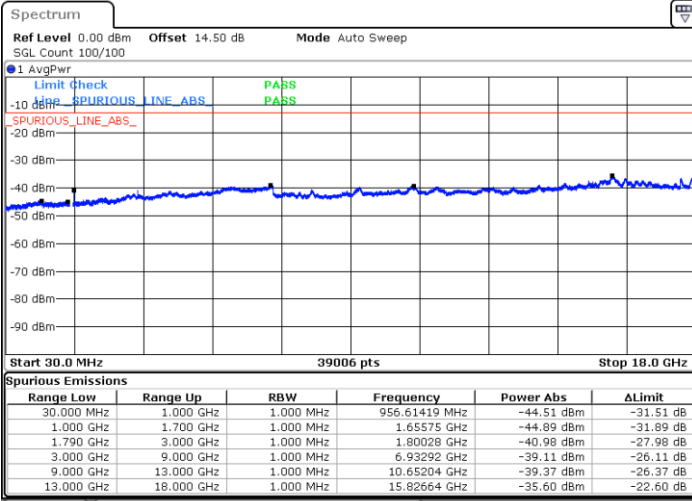

Highest Channel / 1RB0 and 1RB49

Highest Channel / 1RB24 and 1RB0

Date: 11.MAR.2023 00:55:14

Date: 11.MAR.2023 00:50:15

Highest Channel / FullIRB

N/A

Date: 11.MAR.2023 01:00:14

LTE Band 66B / 5MHz+15MHz

16QAM

Lowest Channel / 1RB0 and 1RB74

Lowest Channel / 1RB24 and 1RB0

Date: 13.MAR.2023 12:12:54

Date: 13.MAR.2023 12:09:49

Lowest Channel / FullIRB

N/A

Date: 13.MAR.2023 12:16:00

LTE Band 66B / 5MHz+15MHz

16QAM

Middle Channel / 1RB0 and 1RB74

Middle Channel / 1RB24 and 1RB0

Date: 13.MAR.2023 13:24:21

Date: 13.MAR.2023 13:27:24

Middle Channel / FullIRB

N/A

Date: 13.MAR.2023 13:21:16

LTE Band 66B / 5MHz+15MHz

16QAM

Highest Channel / 1RB0 and 1RB74

Highest Channel / 1RB24 and 1RB0

Date: 13.MAR.2023 13:45:28

Date: 13.MAR.2023 13:42:23

Highest Channel / FullIRB