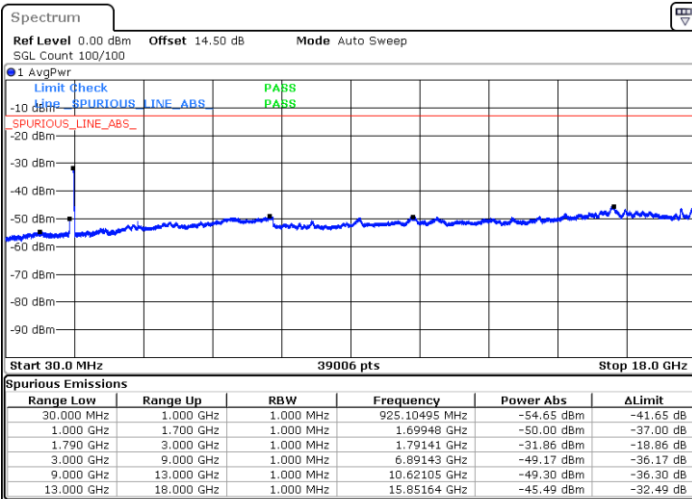

Date: 13.MAR.2023 11:23:44

Date: 13.MAR.2023 11:25:24

Middle Channel / FullIRB

N/A

Date: 13.MAR.2023 11:15:26

LTE Band 66B / 10MHz+10MHz

QPSK

Highest Channel / 1RB0 and 1RB49

Highest Channel / 1RB49 and 1RB0

Date: 13.MAR.2023 11:52:20

Date: 13.MAR.2023 11:42:21

Highest Channel / FullIRB

N/A

Date: 13.MAR.2023 11:53:22

LTE Band 66B / 15MHz+5MHz

QPSK

Lowest Channel / 1RB0 and 1RB24

Lowest Channel / 1RB74 and 1RB80

Date: 13.MAR.2023 15:13:33

Date: 13.MAR.2023 15:12:31

Lowest Channel / FullIRB

N/A

Date: 13.MAR.2023 15:18:40

LTE Band 66B / 15MHz+5MHz