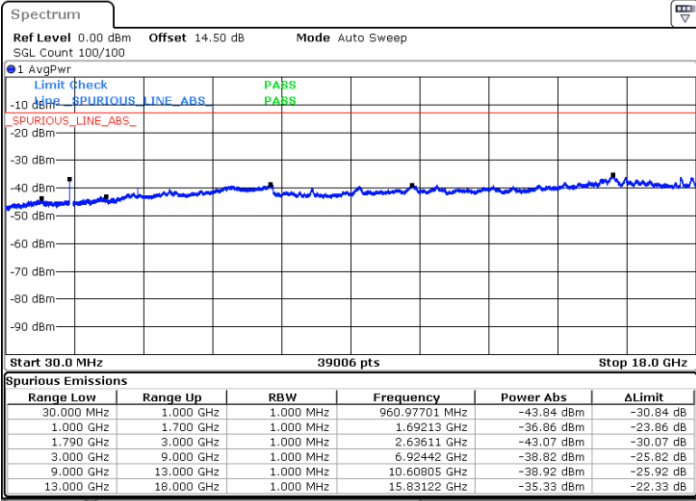

LTE Band 66B / 15MHz+5MHz

QPSK

Highest Channel / 1RB0 and 1RB24

Highest Channel / 1RB74 and 1RB0

Date: 13.MAR.2023 14:45:56

Date: 13.MAR.2023 14:40:48

Highest Channel / FullIRB

N/A

Date: 13.MAR.2023 14:46:58

LTE Band 66B / 5MHz+5MHz

16QAM

Lowest Channel / 1RB0 and 1RB24

Lowest Channel / 1RB24 and 1RB0

Date: 10.MAR.2023 21:37:29

Date: 10.MAR.2023 21:32:30

Lowest Channel / FullIRB

N/A

Date: 10.MAR.2023 21:42:29

LTE Band 66B / 5MHz+5MHz

16QAM

MiddleChannel / 1RB0 and 1RB24

Middle Channel / 1RB24 and 1RB0

Date: 10.MAR.2023 21:59:17

Date: 10.MAR.2023 22:04:17

Middle Channel / FullIRB

N/A

Date: 10.MAR.2023 21:54:18

LTE Band 66B / 5MHz+5MHz

16QAM

Highest Channel / 1RB0 and 1RB24

Highest Channel / 1RB24 and 1RB0

Date: 10.MAR.2023 22:39:56