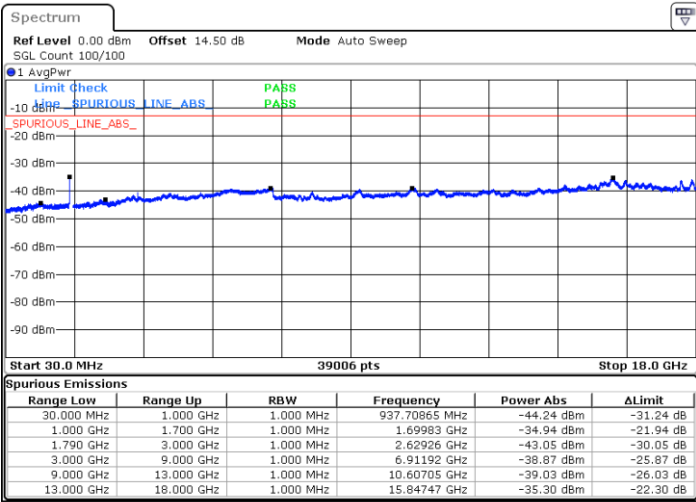

Middle Channel / FullIRB

N/A

Date: 10.MAR.2023 21:54:18

LTE Band 66B / 5MHz+5MHz

16QAM

Highest Channel / 1RB0 and 1RB24

Highest Channel / 1RB24 and 1RB0

Date: 10.MAR.2023 22:39:56

Date: 10.MAR.2023 22:34:56

Highest Channel / FullIRB

N/A

Date: 10.MAR.2023 22:44:56

LTE Band 66B / 5MHz+10MHz

16QAM

Lowest Channel / 1RB0 and 1RB49

Lowest Channel / 1RB24 and 1RB0

Date: 10.MAR.2023 23:26:10

Date: 10.MAR.2023 23:21:10

Lowest Channel / FullIRB

N/A

Date: 10.MAR.2023 23:31:11

LTE Band 66B / 5MHz+10MHz

16QAM

Middle Channel / 1RB0 and 1RB49