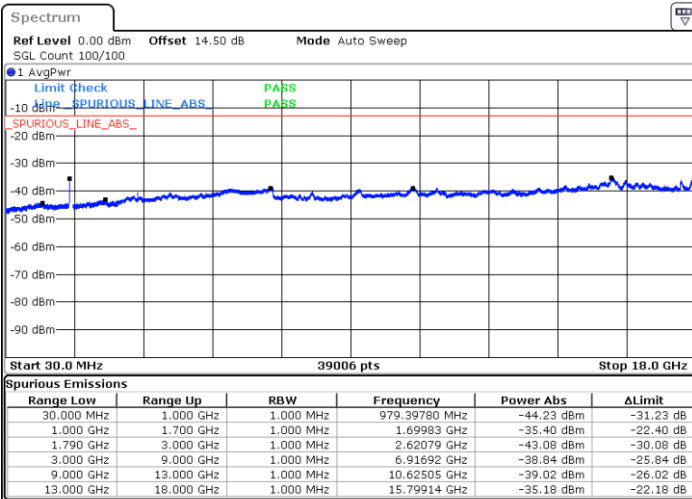

Highest Channel / 1RB24 and 1RB0

Date: 10.MAR.2023 22:38:16

Date: 10.MAR.2023 22:36:36

Highest Channel / FullIRB

N/A

Date: 10.MAR.2023 22:46:35

LTE Band 66B / 5MHz+10MHz

64QAM

Lowest Channel / 1RB0 and 1RB49

Lowest Channel / 1RB24 and 1RB0

Date: 10.MAR.2023 23:27:50

Date: 10.MAR.2023 23:19:31

Lowest Channel / FullIRB

N/A

Date: 10.MAR.2023 23:29:31