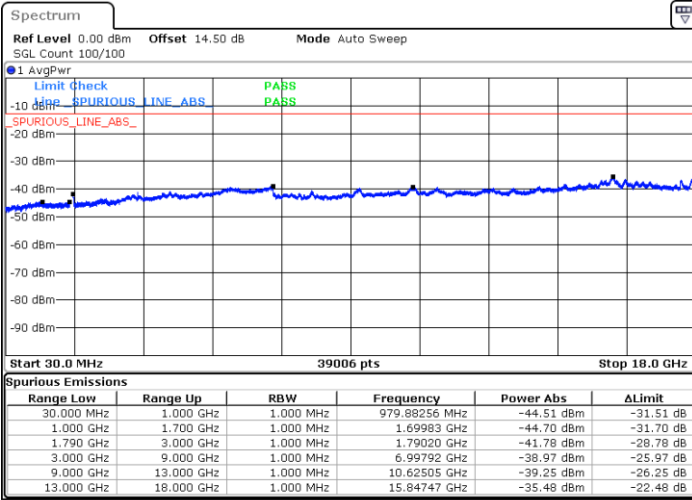

Date: 10.MAR.2023 23:26:10

Date: 10.MAR.2023 23:21:10

Lowest Channel / FullIRB

N/A

Date: 10.MAR.2023 23:31:11

LTE Band 66B / 5MHz+10MHz

16QAM

Middle Channel / 1RB0 and 1RB49

Middle Channel / 1RB24 and 1RB0

Date: 13.MAR.2023 15:48:48

Date: 13.MAR.2023 15:51:52

Middle Channel / FullIRB

N/A

Date: 13.MAR.2023 15:45:43

LTE Band 66B / 5MHz+10MHz

16QAM

Highest Channel / 1RB0 and 1RB49

Highest Channel / 1RB24 and 1RB0

Date: 11.MAR.2023 00:55:14

Date: 11.MAR.2023 00:50:15

Highest Channel / FullIRB

N/A

Date: 11.MAR.2023 01:00:14

LTE Band 66B / 5MHz+15MHz