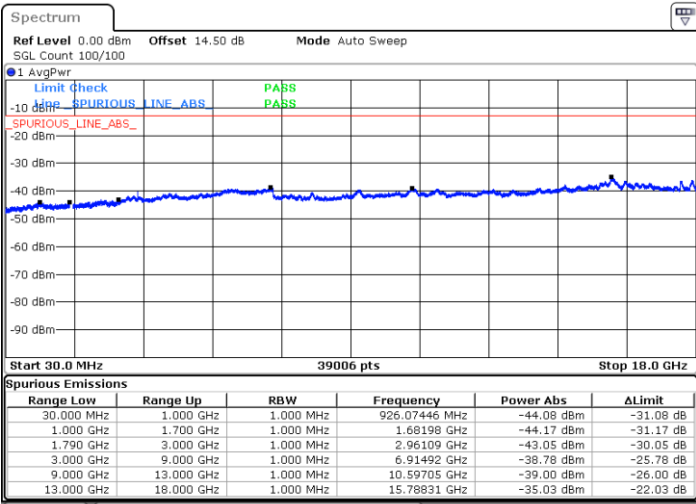

Highest Channel / FullIRB

N/A

Date: 13.MAR.2023 14:47:59

LTE Band 66B / 5MHz+5MHz

64QAM

Lowest Channel / 1RB0 and 1RB24

Lowest Channel / 1RB24 and 1RB0

Date: 10.MAR.2023 21:39:09

Date: 10.MAR.2023 21:30:50

Lowest Channel / FullIRB

N/A

Date: 10.MAR.2023 21:40:50

LTE Band 66B / 5MHz+5MHz

64QAM

MiddleChannel / 1RB0 and 1RB24

Middle Channel / 1RB24 and 1RB0

Date: 10.MAR.2023 21:57:38

Date: 10.MAR.2023 22:05:57

Middle Channel / FullIRB

N/A

Date: 10.MAR.2023 21:55:58

LTE Band 66B / 5MHz+5MHz

64QAM

Highest Channel / 1RB0 and 1RB24

Highest Channel / 1RB24 and 1RB0

Date: 10.MAR.2023 22:38:16

Date: 10.MAR.2023 22:36:36

Highest Channel / FullIRB

N/A

Date: 10.MAR.2023 22:46:35

LTE Band 66B / 5MHz+10MHz

64QAM