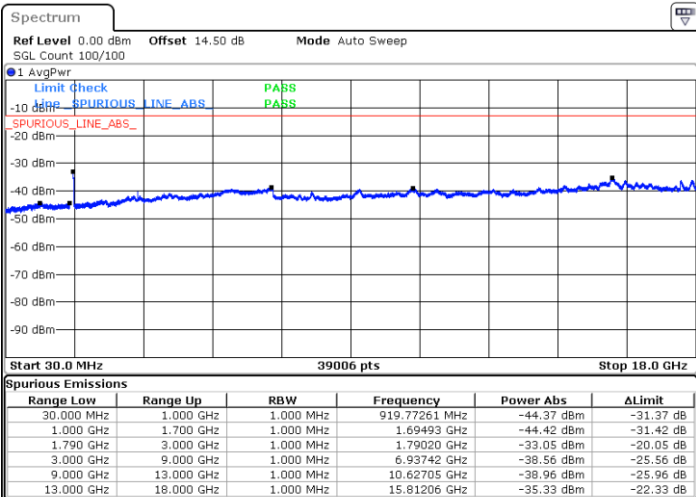

Middle Channel / FullIRB

N/A

Date: 10.MAR.2023 21:54:18

LTE Band 66B / 5MHz+5MHz

16QAM

Highest Channel / 1RB0 and 1RB24

Highest Channel / 1RB24 and 1RB0

Date: 10.MAR.2023 22:39:56

Date: 10.MAR.2023 22:34:56

Highest Channel / FullIRB

N/A

Date: 10.MAR.2023 22:44:56

LTE Band 66B / 5MHz+10MHz

16QAM

Lowest Channel / 1RB0 and 1RB49

Lowest Channel / 1RB24 and 1RB0