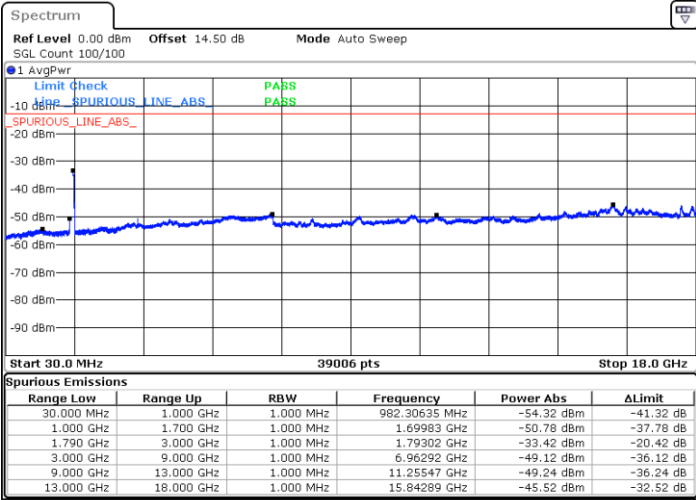

LTE Band 66B / 15MHz+5MHz

QPSK

Highest Channel / 1RB0 and 1RB24

Highest Channel / 1RB74 and 1RB0

Date: 13.MAR.2023 14:45:56

Date: 13.MAR.2023 14:40:48

Highest Channel / FullIRB

N/A

Date: 13.MAR.2023 14:46:58

LTE Band 66B / 5MHz+5MHz

16QAM

Lowest Channel / 1RB0 and 1RB24

Lowest Channel / 1RB24 and 1RB0

Date: 10.MAR.2023 21:37:29

Date: 10.MAR.2023 21:32:30

Lowest Channel / FullIRB