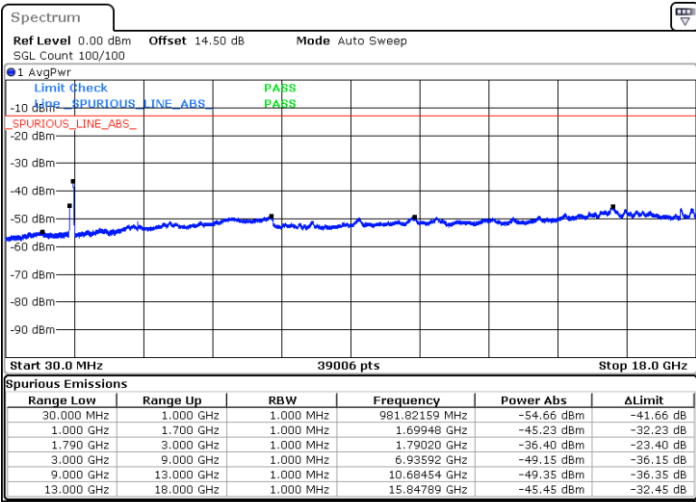

Highest Channel / 1RB49 and 1RB0

Date: 13.MAR.2023 11:52:20

Date: 13.MAR.2023 11:42:21

Highest Channel / FullIRB

N/A

Date: 13.MAR.2023 11:53:22

LTE Band 66B / 15MHz+5MHz

QPSK

Lowest Channel / 1RB0 and 1RB24

Lowest Channel / 1RB74 and 1RB80

Date: 13.MAR.2023 15:13:33

Date: 13.MAR.2023 15:12:31

Lowest Channel / FullIRB

N/A

Date: 13.MAR.2023 15:18:40

LTE Band 66B / 15MHz+5MHz

QPSK

Middle Channel / 1RB0 and 1RB24

Middle Channel / 1RB74 and 1RB0

Date: 13.MAR.2023 14:24:45

Date: 13.MAR.2023 14:25:46

Middle Channel / FullIRB

N/A

Date: 13.MAR.2023 14:19:37

LTE Band 66B / 15MHz+5MHz

QPSK

Highest Channel / 1RB0 and 1RB24

Highest Channel / 1RB74 and 1RB0

Date: 13.MAR.2023 14:45:56

Date: 13.MAR.2023 14:40:48

Highest Channel / FullIRB

N/A