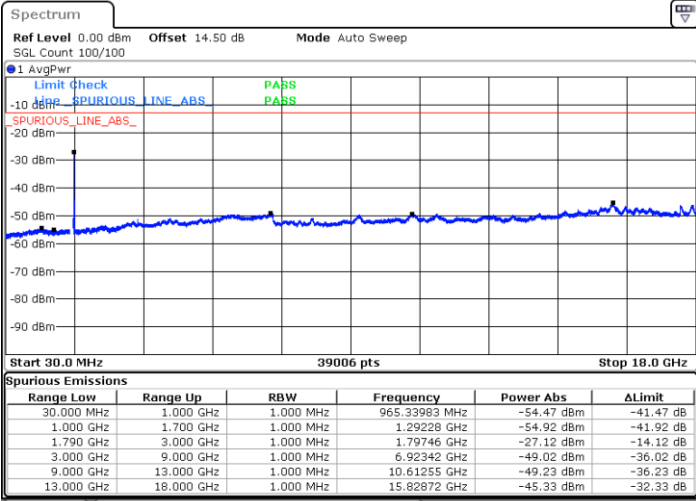

Date: 13.MAR.2023 15:17:39

LTE Band 66B / 15MHz+5MHz

16QAM

Middle Channel / 1RB0 and 1RB24

Middle Channel / 1RB74 and 1RB0

Date: 13.MAR.2023 14:23:43

Date: 13.MAR.2023 14:26:47

Middle Channel / FullIRB

N/A

Date: 13.MAR.2023 14:20:38

LTE Band 66B / 15MHz+5MHz

16QAM

Highest Channel / 1RB0 and 1RB24

Highest Channel / 1RB74 and 1RB0

Date: 13.MAR.2023 14:44:54

Date: 13.MAR.2023 14:41:49

Highest Channel / FullIRB

N/A

Date: 13.MAR.2023 14:47:59

LTE Band 66B / 5MHz+5MHz

64QAM

Lowest Channel / 1RB0 and 1RB24

Lowest Channel / 1RB24 and 1RB0

Date: 10.MAR.2023 21:39:09

Date: 10.MAR.2023 21:30:50

Lowest Channel / FullIRB

N/A

Date: 10.MAR.2023 21:40:50

LTE Band 66B / 5MHz+5MHz

64QAM

MiddleChannel / 1RB0 and 1RB24

Middle Channel / 1RB24 and 1RB0