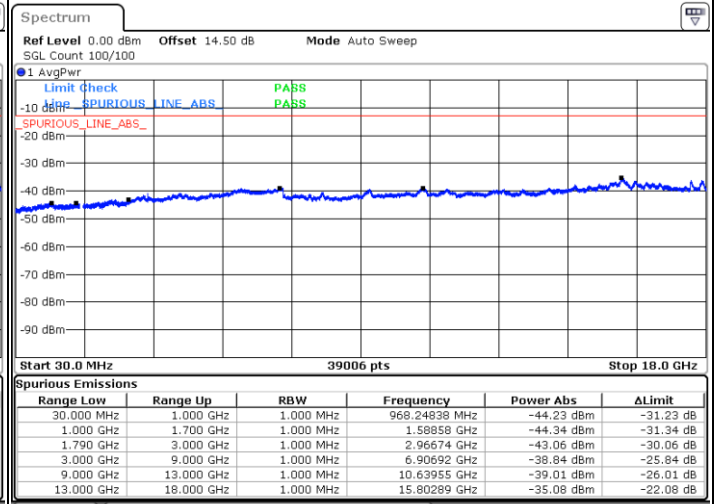

N/A

Date: 13.MAR.2023 14:20:38

LTE Band 66B / 15MHz+5MHz

16QAM

Highest Channel / 1RB0 and 1RB24

Highest Channel / 1RB74 and 1RB0

Date: 13.MAR.2023 14:44:54

Date: 13.MAR.2023 14:41:49

Highest Channel / FullIRB

N/A

Date: 13.MAR.2023 14:47:59

LTE Band 66B / 5MHz+5MHz

64QAM

Lowest Channel / 1RB0 and 1RB24

Lowest Channel / 1RB24 and 1RB0

Date: 10.MAR.2023 21:39:09

Date: 10.MAR.2023 21:30:50

Lowest Channel / FullIRB

N/A

Date: 10.MAR.2023 21:40:50

LTE Band 66B / 5MHz+5MHz

64QAM

MiddleChannel / 1RB0 and 1RB24

Middle Channel / 1RB24 and 1RB0