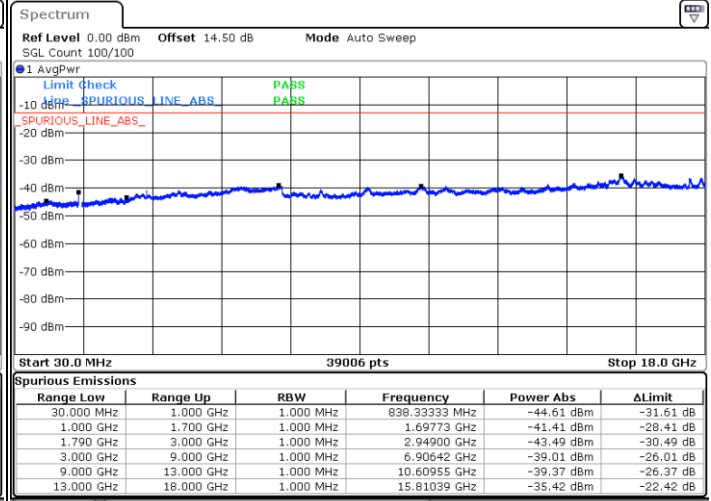

Middle Channel / 1RB24 and 1RB0

Date: 13.MAR.2023 15:48:48

Date: 13.MAR.2023 15:51:52

Middle Channel / FullIRB

N/A

Date: 13.MAR.2023 15:45:43

LTE Band 66B / 5MHz+10MHz

16QAM

Highest Channel / 1RB0 and 1RB49

Highest Channel / 1RB24 and 1RB0

Date: 11.MAR.2023 00:55:14

Date: 11.MAR.2023 00:50:15

Highest Channel / FullIRB

N/A

Date: 11.MAR.2023 01:00:14

LTE Band 66B / 5MHz+15MHz

16QAM

Lowest Channel / 1RB0 and 1RB74

Lowest Channel / 1RB24 and 1RB0

Date: 13.MAR.2023 12:12:54

Date: 13.MAR.2023 12:09:49

Lowest Channel / FullIRB

N/A

Date: 13.MAR.2023 12:16:00