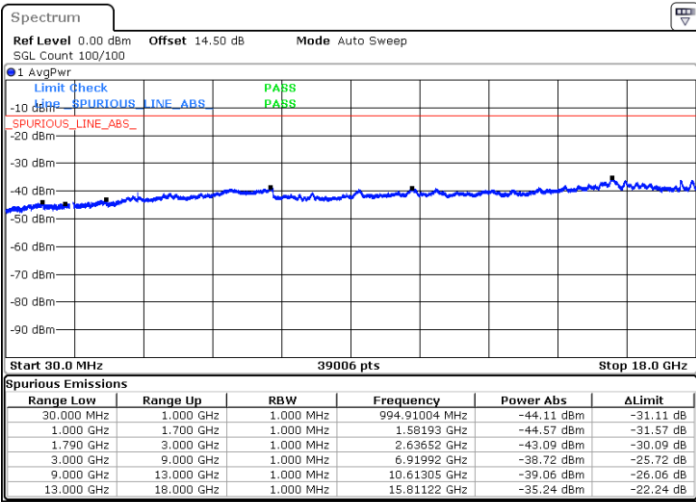

Date: 13.MAR.2023 14:46:58

LTE Band 66B / 5MHz+5MHz

16QAM

Lowest Channel / 1RB0 and 1RB24

Lowest Channel / 1RB24 and 1RB0

Date: 10.MAR.2023 21:37:29

Date: 10.MAR.2023 21:32:30

Lowest Channel / FullIRB

N/A

Date: 10.MAR.2023 21:42:29

LTE Band 66B / 5MHz+5MHz

16QAM

MiddleChannel / 1RB0 and 1RB24

Middle Channel / 1RB24 and 1RB0

Date: 10.MAR.2023 21:59:17

Date: 10.MAR.2023 22:04:17

Middle Channel / FullIRB

N/A

Date: 10.MAR.2023 21:54:18

LTE Band 66B / 5MHz+5MHz

16QAM

Highest Channel / 1RB0 and 1RB24

Highest Channel / 1RB24 and 1RB0

Date: 10.MAR.2023 22:39:56

Date: 10.MAR.2023 22:34:56

Highest Channel / FullIRB

N/A

Date: 10.MAR.2023 22:44:56

LTE Band 66B / 5MHz+10MHz

16QAM

Lowest Channel / 1RB0 and 1RB49

Lowest Channel / 1RB24 and 1RB0