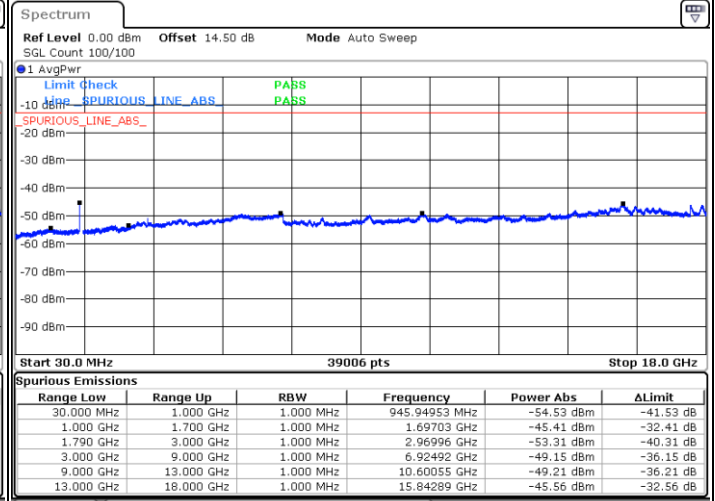

16QAM

Highest Channel / 1RB0 and 1RB49

Highest Channel / 1RB49 and 1RB0

Date: 13.MAR.2023 11:51:18

Date: 13.MAR.2023 11:44:00

Highest Channel / FullIRB

N/A

Date: 13.MAR.2023 11:54:23

LTE Band 66B / 15MHz+5MHz

16QAM

Lowest Channel / 1RB0 and 1RB24

Lowest Channel / 1RB74 and 1RB80

Date: 13.MAR.2023 15:14:34

Date: 13.MAR.2023 15:11:30

Lowest Channel / FullIRB

N/A

Date: 13.MAR.2023 15:17:39

LTE Band 66B / 15MHz+5MHz

16QAM

Middle Channel / 1RB0 and 1RB24

Middle Channel / 1RB74 and 1RB0

Date: 13.MAR.2023 14:23:43

Date: 13.MAR.2023 14:26:47

Middle Channel / FullIRB

N/A

Date: 13.MAR.2023 14:20:38

LTE Band 66B / 15MHz+5MHz

16QAM

Highest Channel / 1RB0 and 1RB24

Highest Channel / 1RB74 and 1RB0

Date: 13.MAR.2023 14:44:54

Date: 13.MAR.2023 14:41:49