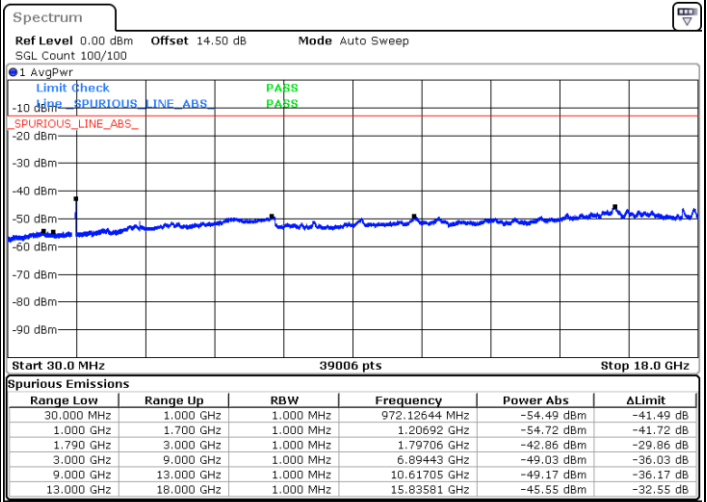

Date: 13.MAR.2023 10:33:35

Lowest Channel / FullIRB

N/A

Date: 13.MAR.2023 10:43:31

LTE Band 66B / 10MHz+10MHz

QPSK

Middle Channel / 1RB0 and 1RB49

Middle Channel / 1RB49 and 1RB0

Date: 13.MAR.2023 11:23:44

Date: 13.MAR.2023 11:25:24

Middle Channel / FullIRB

N/A

Date: 13.MAR.2023 11:15:26

LTE Band 66B / 10MHz+10MHz

QPSK

Highest Channel / 1RB0 and 1RB49

Highest Channel / 1RB49 and 1RB0

Date: 13.MAR.2023 11:52:20

Date: 13.MAR.2023 11:42:21

Highest Channel / FullIRB

N/A

Date: 13.MAR.2023 11:53:22

LTE Band 66B / 15MHz+5MHz

QPSK

Lowest Channel / 1RB0 and 1RB24

Lowest Channel / 1RB74 and 1RB80

Date: 13.MAR.2023 15:13:33

Date: 13.MAR.2023 15:12:31

Lowest Channel / FullIRB

N/A

Date: 13.MAR.2023 15:18:40

LTE Band 66B / 15MHz+5MHz