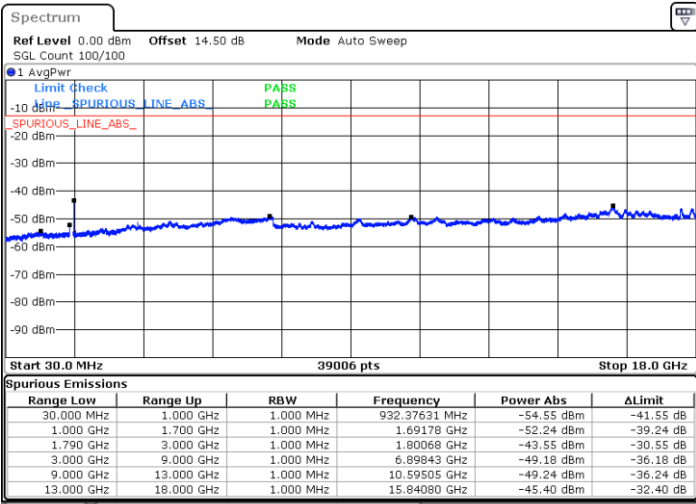

LTE Band 66B / 15MHz+5MHz

QPSK

Middle Channel / 1RB0 and 1RB24

Middle Channel / 1RB74 and 1RB0

Date: 13.MAR.2023 14:24:45

Date: 13.MAR.2023 14:25:46