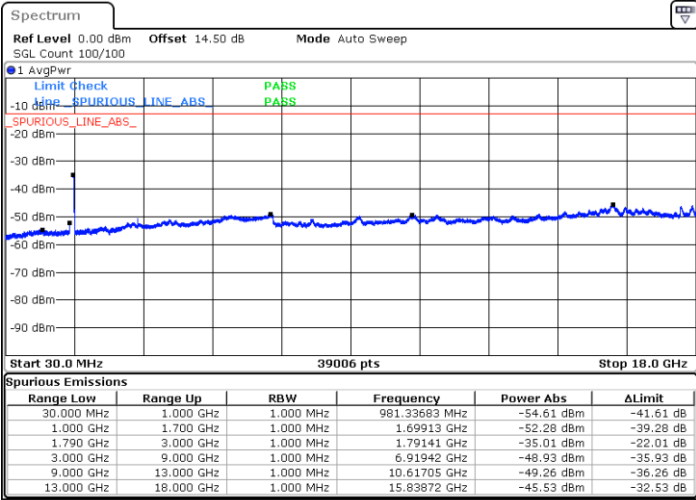

Date: 13.MAR.2023 15:17:39

LTE Band 66B / 15MHz+5MHz

16QAM

Middle Channel / 1RB0 and 1RB24

Middle Channel / 1RB74 and 1RB0

Date: 13.MAR.2023 14:23:43

Date: 13.MAR.2023 14:26:47

Middle Channel / FullIRB

N/A

Date: 13.MAR.2023 14:20:38

LTE Band 66B / 15MHz+5MHz

16QAM

Highest Channel / 1RB0 and 1RB24

Highest Channel / 1RB74 and 1RB0

Date: 13.MAR.2023 14:44:54

Date: 13.MAR.2023 14:41:49

Highest Channel / FullIRB

N/A

Date: 13.MAR.2023 14:47:59

LTE Band 66B / 5MHz+5MHz

64QAM

Lowest Channel / 1RB0 and 1RB24

Lowest Channel / 1RB24 and 1RB0

Date: 10.MAR.2023 21:39:09

Date: 10.MAR.2023 21:30:50

Lowest Channel / FullIRB

N/A

Date: 10.MAR.2023 21:40:50

LTE Band 66B / 5MHz+5MHz

64QAM

MiddleChannel / 1RB0 and 1RB24

Middle Channel / 1RB24 and 1RB0