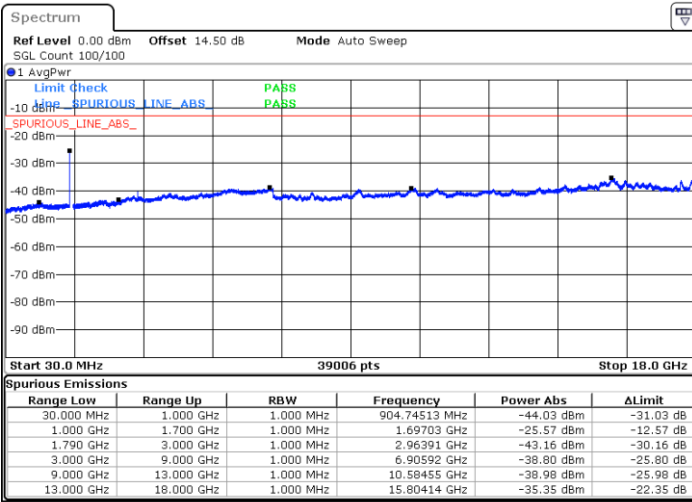

Date: 10.MAR.2023 21:57:38

Date: 10.MAR.2023 22:05:57

Middle Channel / FullIRB

N/A

Date: 10.MAR.2023 21:55:58

LTE Band 66B / 5MHz+5MHz

64QAM

Highest Channel / 1RB0 and 1RB24

Highest Channel / 1RB24 and 1RB0

Date: 10.MAR.2023 22:38:16

Date: 10.MAR.2023 22:36:36

Highest Channel / FullIRB

N/A

Date: 10.MAR.2023 22:46:35

LTE Band 66B / 5MHz+10MHz

64QAM

Lowest Channel / 1RB0 and 1RB49

Lowest Channel / 1RB24 and 1RB0

Date: 10.MAR.2023 23:27:50

Date: 10.MAR.2023 23:19:31

Lowest Channel / FullIRB

N/A

Date: 10.MAR.2023 23:29:31