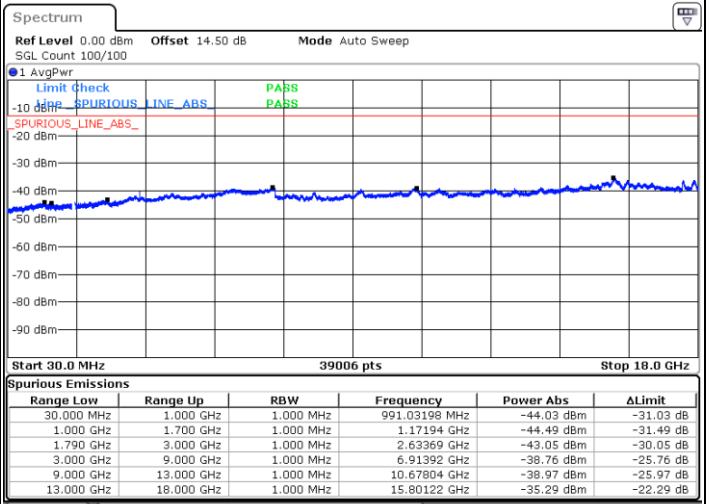

Highest Channel / FullIRB

N/A

Date: 13.MAR.2023 14:47:59

LTE Band 66B / 5MHz+5MHz

64QAM

Lowest Channel / 1RB0 and 1RB24

Lowest Channel / 1RB24 and 1RB0

Date: 10.MAR.2023 21:39:09

Date: 10.MAR.2023 21:30:50

Lowest Channel / FullIRB

N/A

Date: 10.MAR.2023 21:40:50

LTE Band 66B / 5MHz+5MHz

64QAM

MiddleChannel / 1RB0 and 1RB24

Middle Channel / 1RB24 and 1RB0

Date: 10.MAR.2023 21:57:38

Date: 10.MAR.2023 22:05:57

Middle Channel / FullIRB

N/A

Date: 10.MAR.2023 21:55:58

LTE Band 66B / 5MHz+5MHz

64QAM

Highest Channel / 1RB0 and 1RB24

Highest Channel / 1RB24 and 1RB0

Date: 10.MAR.2023 22:38:16

Date: 10.MAR.2023 22:36:36

Highest Channel / FullIRB

N/A

Date: 10.MAR.2023 22:46:35

LTE Band 66B / 5MHz+10MHz

64QAM