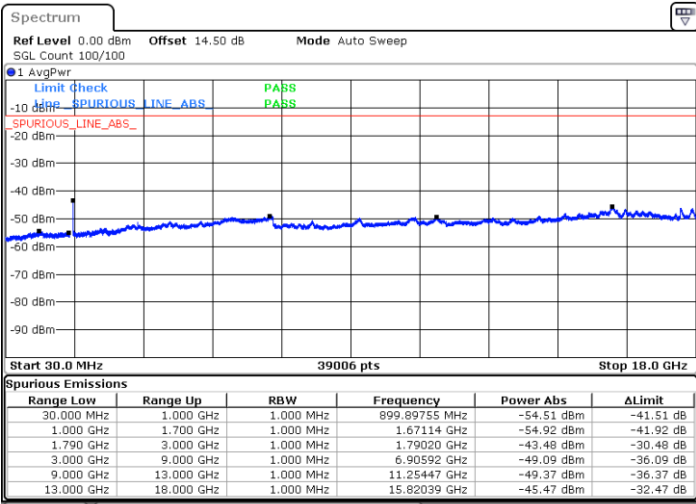

LTE Band 66B / 10MHz+5MHz

QPSK

Lowest Channel / 1RB0 and 1RB24

Lowest Channel / 1RB49 and 1RB0

Date: 13.MAR.2023 09:14:05

Date: 13.MAR.2023 09:12:25

Lowest Channel / FullIRB

N/A

Date: 13.MAR.2023 09:22:23

LTE Band 66B / 10MHz+5MHz

QPSK

Middle Channel / 1RB0 and 1RB24

Middle Channel / 1RB49 and 1RB0

Date: 13.MAR.2023 09:38:08

Date: 13.MAR.2023 09:39:47

Middle Channel / FullIRB

N/A

Date: 13.MAR.2023 09:29:51

LTE Band 66B / 10MHz+5MHz

QPSK

Highest Channel / 1RB0 and 1RB24

Highest Channel / 1RB49 and 1RB0

Date: 13.MAR.2023 10:04:56

Date: 13.MAR.2023 09:56:39

Highest Channel / FullIRB

N/A

Date: 13.MAR.2023 10:06:36

LTE Band 66B / 10MHz+10MHz

QPSK

Lowest Channel / 1RB0 and 1RB49

Lowest Channel / 1RB49 and 1RB0

Date: 13.MAR.2023 10:35:14