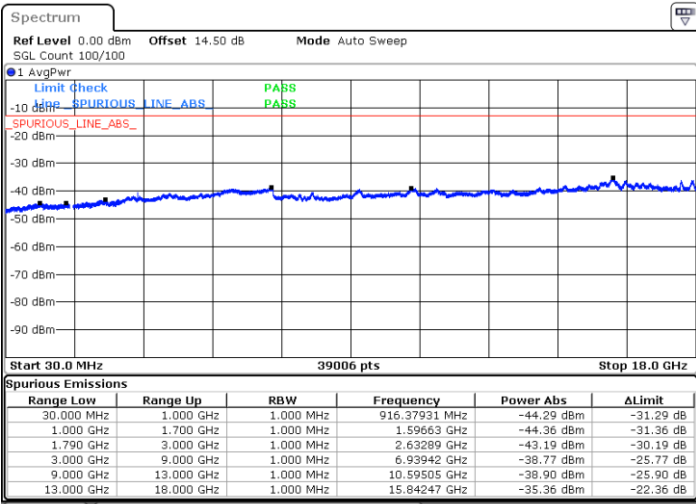

Date: 13.MAR.2023 14:46:58

LTE Band 66B / 5MHz+5MHz

16QAM

Lowest Channel / 1RB0 and 1RB24

Lowest Channel / 1RB24 and 1RB0

Date: 10.MAR.2023 21:37:29

Date: 10.MAR.2023 21:32:30

Lowest Channel / FullIRB

N/A

Date: 10.MAR.2023 21:42:29

LTE Band 66B / 5MHz+5MHz

16QAM

MiddleChannel / 1RB0 and 1RB24

Middle Channel / 1RB24 and 1RB0

Date: 10.MAR.2023 21:59:17

Date: 10.MAR.2023 22:04:17

Middle Channel / FullIRB

N/A

Date: 10.MAR.2023 21:54:18

LTE Band 66B / 5MHz+5MHz

16QAM

Highest Channel / 1RB0 and 1RB24

Highest Channel / 1RB24 and 1RB0

Date: 10.MAR.2023 22:39:56

Date: 10.MAR.2023 22:34:56

Highest Channel / FullIRB

N/A

Date: 10.MAR.2023 22:44:56

LTE Band 66B / 5MHz+10MHz

16QAM

Lowest Channel / 1RB0 and 1RB49

Lowest Channel / 1RB24 and 1RB0