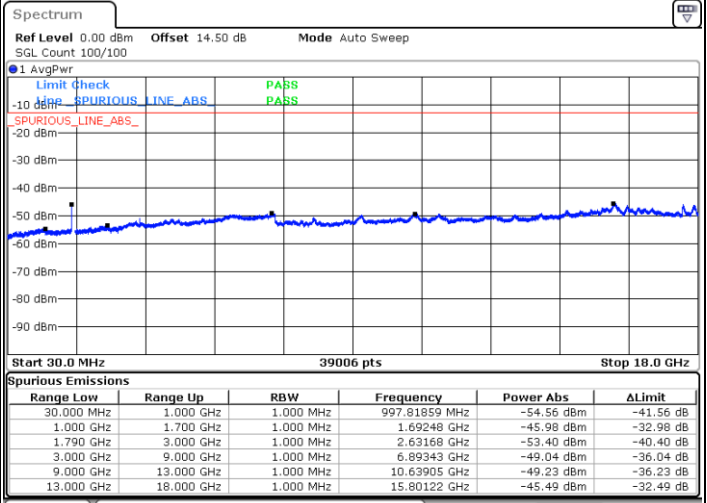

Date: 13.MAR.2023 13:21:16

LTE Band 66B / 5MHz+15MHz

16QAM

Highest Channel / 1RB0 and 1RB74

Highest Channel / 1RB24 and 1RB0

Date: 13.MAR.2023 13:45:28

Date: 13.MAR.2023 13:42:23

Highest Channel / FullIRB

N/A

Date: 13.MAR.2023 13:48:33

LTE Band 66B / 10MHz+5MHz

16QAM

Lowest Channel / 1RB0 and 1RB24

Lowest Channel / 1RB49 and 1RB0

Date: 13.MAR.2023 09:15:44

Date: 13.MAR.2023 09:10:46

Lowest Channel / FullIRB

N/A

Date: 13.MAR.2023 09:20:44

LTE Band 66B / 10MHz+5MHz

16QAM

Middle Channel / 1RB0 and 1RB24

Middle Channel / 1RB49 and 1RB0

Date: 13.MAR.2023 09:36:29

Date: 13.MAR.2023 09:41:27

Middle Channel / FullIRB

N/A

Date: 13.MAR.2023 09:31:31

LTE Band 66B / 10MHz+5MHz

16QAM

Highest Channel / 1RB0 and 1RB24

Highest Channel / 1RB49 and 1RB0