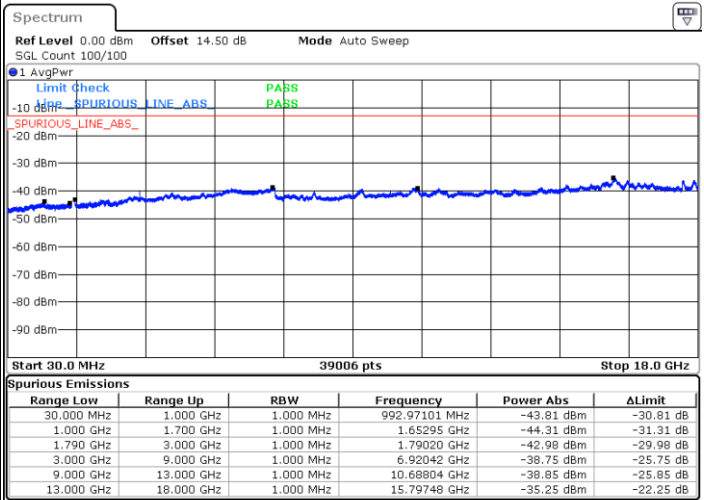

Middle Channel / FullIRB

N/A

Date: 10.MAR.2023 21:54:18

LTE Band 66B / 5MHz+5MHz

16QAM

Highest Channel / 1RB0 and 1RB24

Highest Channel / 1RB24 and 1RB0

Date: 10.MAR.2023 22:39:56

Date: 10.MAR.2023 22:34:56

Highest Channel / FullIRB

N/A

Date: 10.MAR.2023 22:44:56

LTE Band 66B / 5MHz+10MHz

16QAM

Lowest Channel / 1RB0 and 1RB49

Lowest Channel / 1RB24 and 1RB0