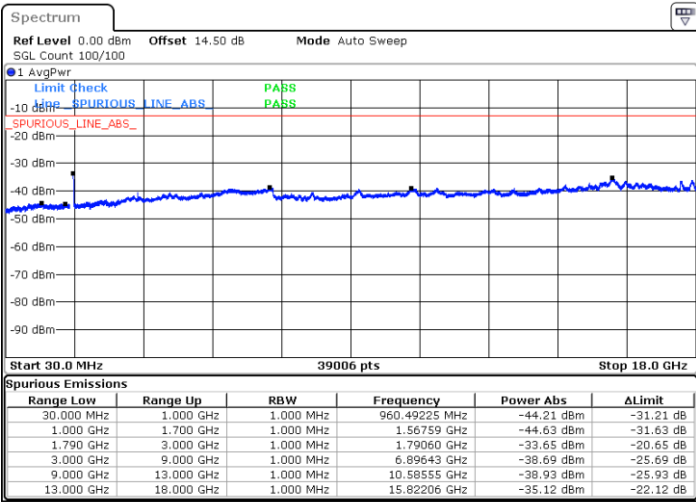

Date: 10.MAR.2023 21:57:38

Date: 10.MAR.2023 22:05:57

Middle Channel / FullIRB

N/A

Date: 10.MAR.2023 21:55:58

LTE Band 66B / 5MHz+5MHz

64QAM

Highest Channel / 1RB0 and 1RB24

Highest Channel / 1RB24 and 1RB0

Date: 10.MAR.2023 22:38:16

Date: 10.MAR.2023 22:36:36

Highest Channel / FullIRB

N/A

Date: 10.MAR.2023 22:46:35

LTE Band 66B / 5MHz+10MHz

64QAM

Lowest Channel / 1RB0 and 1RB49

Lowest Channel / 1RB24 and 1RB0

Date: 10.MAR.2023 23:27:50

Date: 10.MAR.2023 23:19:31

Lowest Channel / FullIRB

N/A

Date: 10.MAR.2023 23:29:31