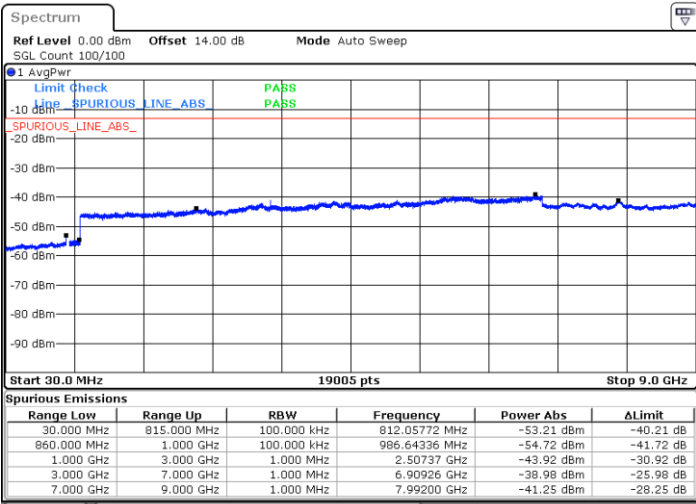

Lowest Channel / 1RB14 and 1RB0

Date: 14.MAR.2023 22:13:08

Date: 14.MAR.2023 22:06:06

Lowest Channel / FullIRB

N/A

Date: 14.MAR.2023 22:14:33

LTE Band 5B / 3MHz+5MHz

64QAM

MiddleChannel / 1RB0 and 1RB24

Middle Channel / 1RB14 and 1RB0

Date: 14.MAR.2023 22:26:02

Date: 14.MAR.2023 22:33:04

Middle Channel / FullIRB

N/A

Date: 14.MAR.2023 22:24:38

LTE Band 5B / 3MHz+5MHz

64QAM

Highest Channel / 1RB0 and 1RB24

Highest Channel / 1RB14 and 1RB0

Date: 14.MAR.2023 22:59:42

Date: 14.MAR.2023 22:58:18

Highest Channel / FullRB

N/A

Date: 14.MAR.2023 23:06:43