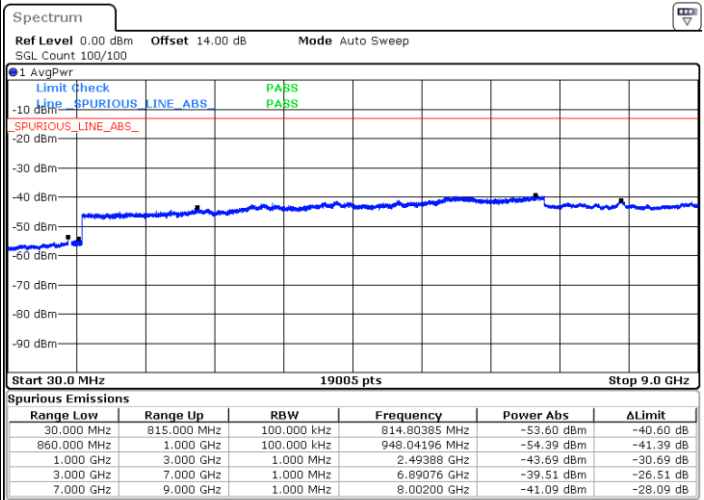

64QAM

Highest Channel / 1RB0 and 1RB24

Highest Channel / 1RB14 and 1RB0

Date: 14.MAR.2023 22:59:42

Date: 14.MAR.2023 22:58:18

Highest Channel / FullRB

N/A

Date: 14.MAR.2023 23:06:43

LTE Band 5B / 5MHz+3MHz

64QAM

Lowest Channel / 1RB0 and 1RB14

Lowest Channel / 1RB24 and 1RB0

Date: 14.MAR.2023 23:41:44

Date: 14.MAR.2023 23:34:44

Lowest Channel / FullIRB

N/A

Date: 14.MAR.2023 23:43:09

LTE Band 5B / 5MHz+3MHz

64QAM

Middle Channel / 1RB0 and 1RB14

Middle Channel / 1RB24 and 1RB0

Date: 15.MAR.2023 00:23:28

Date: 15.MAR.2023 00:50:50

Middle Channel / FullIRB