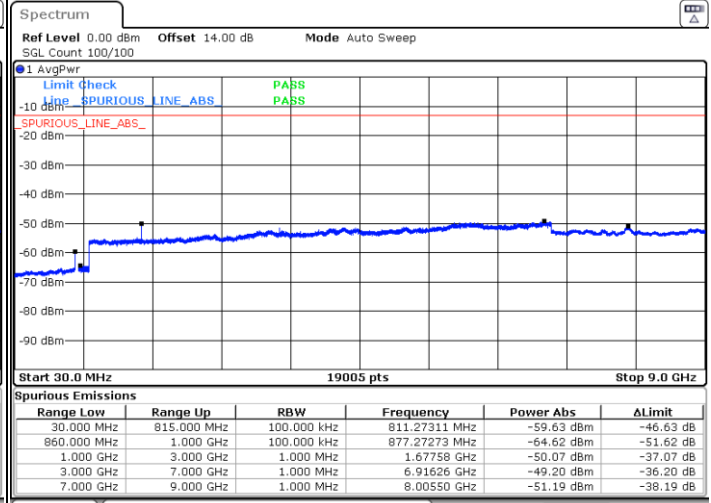

Date: 16.MAR.2023 02:05:13

Date: 16.MAR.2023 02:11:48

Middle Channel / FullIRB

N/A

Date: 16.MAR.2023 02:03:53

LTE Band 5B / 5MHz+10MHz

64QAM

Highest Channel / 1RB0 and 1RB49

Highest Channel / 1RB24 and 1RB0

Date: 16.MAR.2023 02:38:08

Date: 16.MAR.2023 02:36:49

Highest Channel / FullIRB

N/A

Date: 16.MAR.2023 02:44:45

LTE Band 5B / 10MHz+5MHz

64QAM

Lowest Channel / 1RB0 and 1RB24

Lowest Channel / 1RB49 and 1RB0

Date: 16.MAR.2023 16:54:06

Date: 16.MAR.2023 16:48:45

Lowest Channel / FullIRB

N/A

Date: 16.MAR.2023 16:55:11

LTE Band 5B / 10MHz+5MHz

64QAM

Middle Channel / 1RB0 and 1RB24

Middle Channel / 1RB49 and 1RB0

Date: 16.MAR.2023 17:04:38

Date: 16.MAR.2023 17:09:59

Middle Channel / FullIRB

N/A

Date: 16.MAR.2023 17:03:33