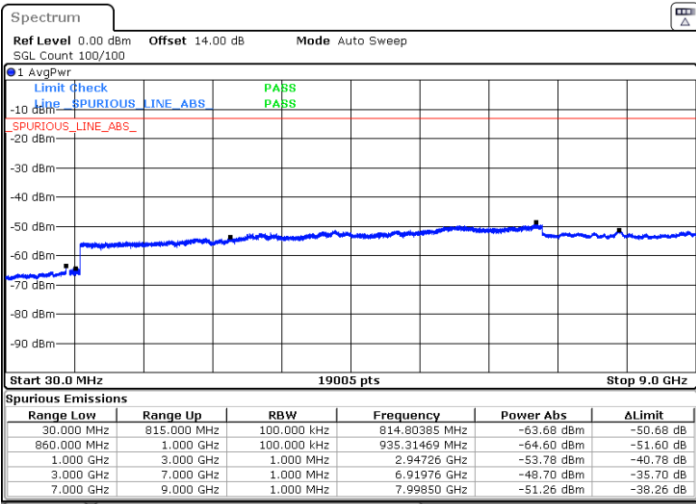

Highest Channel / 1RB0 and 1RB49

Highest Channel / 1RB24 and 1RB0

Date: 16.MAR.2023 02:39:28

Date: 16.MAR.2023 02:35:30

Highest Channel / FullRB

N/A

Date: 16.MAR.2023 02:43:26

LTE Band 5B / 10MHz+5MHz

16QAM

Lowest Channel / 1RB0 and 1RB24

Lowest Channel / 1RB49 and 1RB0

Date: 16.MAR.2023 16:53:02

Date: 16.MAR.2023 16:49:49

Lowest Channel / FullIRB

N/A

Date: 16.MAR.2023 16:56:15

LTE Band 5B / 10MHz+5MHz

16QAM

Middle Channel / 1RB0 and 1RB24

Middle Channel / 1RB49 and 1RB0

Date: 16.MAR.2023 17:05:42

Date: 16.MAR.2023 17:08:55

Middle Channel / FullIRB

N/A