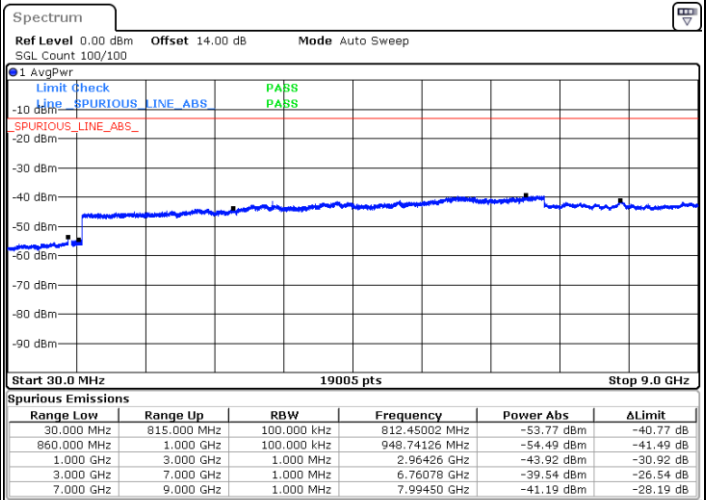

Date: 16.MAR.2023 01:51:35

Date: 16.MAR.2023 01:47:37

Lowest Channel / FullIRB

N/A

Date: 16.MAR.2023 01:55:34

LTE Band 5B / 5MHz+10MHz

16QAM

Middle Channel / 1RB0 and 1RB49

Middle Channel / 1RB24 and 1RB0

Date: 16.MAR.2023 02:06:32

Date: 16.MAR.2023 02:10:29

Middle Channel / FullIRB

N/A

Date: 16.MAR.2023 02:02:33

LTE Band 5B / 5MHz+10MHz

16QAM

Highest Channel / 1RB0 and 1RB49

Highest Channel / 1RB24 and 1RB0

Date: 16.MAR.2023 02:39:28

Date: 16.MAR.2023 02:35:30

Highest Channel / FullRB

N/A

Date: 16.MAR.2023 02:43:26

LTE Band 5B / 10MHz+5MHz