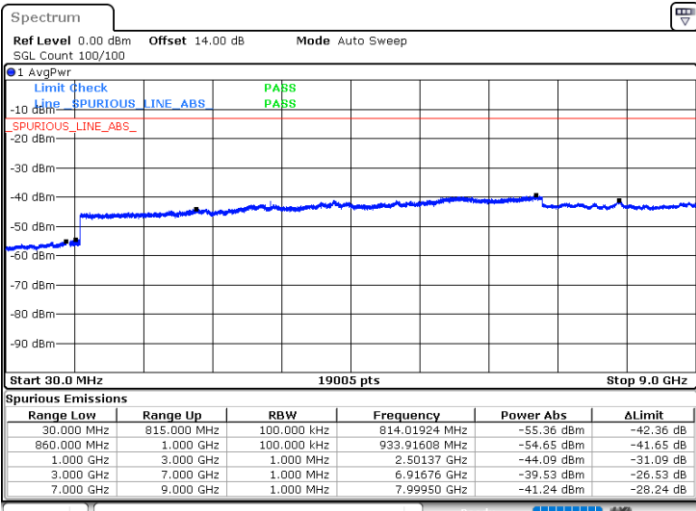

Highest Channel / FullRB

N/A

Date: 15.MAR.2023 01:24:33

LTE Band 5B / 5MHz+10MHz

64QAM

Lowest Channel / 1RB0 and 1RB49

Lowest Channel / 1RB24 and 1RB0

Date: 16.MAR.2023 01:52:55

Date: 16.MAR.2023 01:46:18

Lowest Channel / FullIRB

N/A

Date: 16.MAR.2023 01:54:15

LTE Band 5B / 5MHz+10MHz

64QAM

Middle Channel / 1RB0 and 1RB49

Middle Channel / 1RB24 and 1RB0

Date: 16.MAR.2023 02:05:13

Date: 16.MAR.2023 02:11:48

Middle Channel / FullIRB

N/A

Date: 16.MAR.2023 02:03:53

LTE Band 5B / 5MHz+10MHz

64QAM

Highest Channel / 1RB0 and 1RB49

Highest Channel / 1RB24 and 1RB0

Date: 16.MAR.2023 02:38:08

Date: 16.MAR.2023 02:36:49

Highest Channel / FullIRB

N/A

Date: 16.MAR.2023 02:44:45

LTE Band 5B / 10MHz+5MHz

64QAM