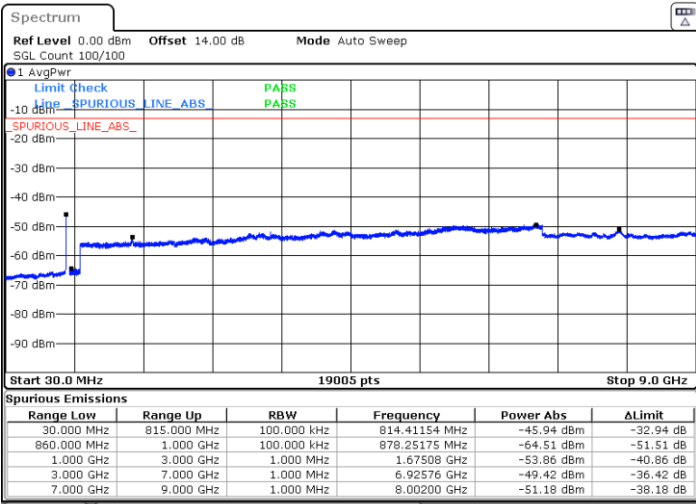

Highest Channel / FullIRB

N/A

Date: 16.MAR.2023 17:38:30

LTE Band 5B / 10MHz+10MHz

QPSK

Lowest Channel / 1RB0 and 1RB49

Lowest Channel / 1RB49 and 1RB0

Date: 16.MAR.2023 19:13:26

Date: 16.MAR.2023 19:12:22

Lowest Channel / FullIRB

N/A

Date: 16.MAR.2023 19:18:47

LTE Band 5B / 10MHz+10MHz

QPSK

Middle Channel / 1RB0 and 1RB49

Middle Channel / 1RB49 and 1RB0

Date: 16.MAR.2023 19:28:14

Date: 16.MAR.2023 19:29:18

Middle Channel / FullIRB

N/A

Date: 16.MAR.2023 19:22:52

LTE Band 5B / 10MHz+10MHz

QPSK

Highest Channel / 1RB0 and 1RB49