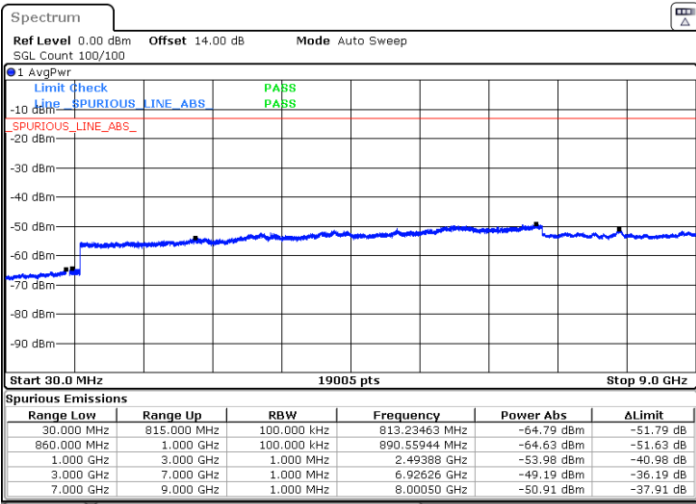

N/A

Date: 16.MAR.2023 17:01:25

LTE Band 5B / 10MHz+5MHz

QPSK

Highest Channel / 1RB0 and 1RB24

Highest Channel / 1RB49 and 1RB0

Date: 16.MAR.2023 17:37:25

Date: 16.MAR.2023 17:32:04

Highest Channel / FullIRB

N/A

Date: 16.MAR.2023 17:38:30

LTE Band 5B / 10MHz+10MHz

QPSK

Lowest Channel / 1RB0 and 1RB49

Lowest Channel / 1RB49 and 1RB0

Date: 16.MAR.2023 19:13:26

Date: 16.MAR.2023 19:12:22

Lowest Channel / FullIRB

N/A

Date: 16.MAR.2023 19:18:47

LTE Band 5B / 10MHz+10MHz

QPSK

Middle Channel / 1RB0 and 1RB49

Middle Channel / 1RB49 and 1RB0