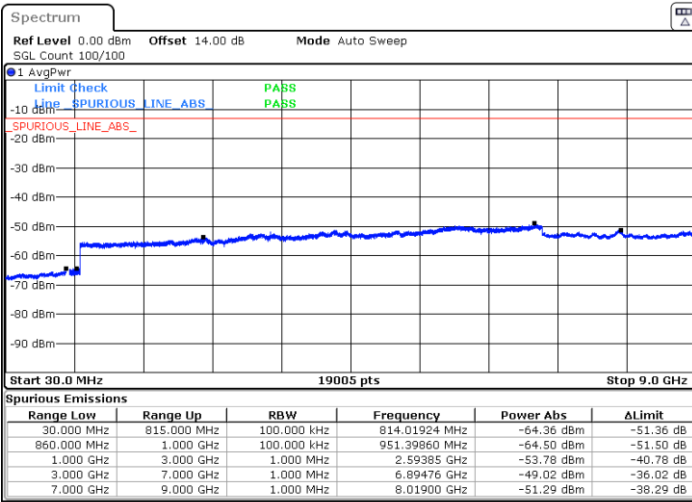

Date: 16.MAR.2023 17:02:29

LTE Band 5B / 10MHz+5MHz

16QAM

Highest Channel / 1RB0 and 1RB24

Highest Channel / 1RB49 and 1RB0

Date: 16.MAR.2023 17:36:21

Date: 16.MAR.2023 17:33:08

Highest Channel / FullRB

N/A

Date: 16.MAR.2023 17:39:34

LTE Band 5B / 10MHz+10MHz

16QAM

Lowest Channel / 1RB0 and 1RB49

Lowest Channel / 1RB49 and 1RB0

Date: 16.MAR.2023 19:14:30

Date: 16.MAR.2023 19:11:18