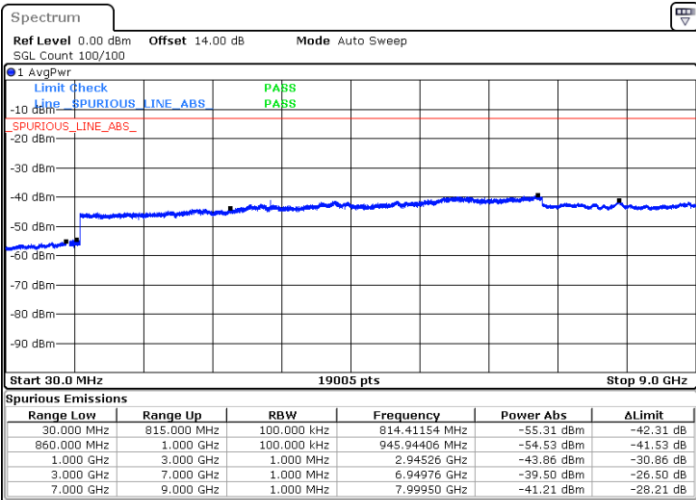

Date: 15.MAR.2023 01:14:42

Highest Channel / FullIRB

N/A

Date: 15.MAR.2023 01:23:09

LTE Band 5B / 5MHz+10MHz

16QAM

Lowest Channel / 1RB0 and 1RB49

Lowest Channel / 1RB24 and 1RB0

Date: 16.MAR.2023 01:51:35

Date: 16.MAR.2023 01:47:37

Lowest Channel / FullIRB

N/A

Date: 16.MAR.2023 01:55:34

LTE Band 5B / 5MHz+10MHz

16QAM

Middle Channel / 1RB0 and 1RB49

Middle Channel / 1RB24 and 1RB0

Date: 16.MAR.2023 02:06:32

Date: 16.MAR.2023 02:10:29

Middle Channel / FullIRB

N/A

Date: 16.MAR.2023 02:02:33

LTE Band 5B / 5MHz+10MHz

16QAM

Highest Channel / 1RB0 and 1RB49

Highest Channel / 1RB24 and 1RB0

Date: 16.MAR.2023 02:39:28

Date: 16.MAR.2023 02:35:30

Highest Channel / FullRB

N/A

Date: 16.MAR.2023 02:43:26

LTE Band 5B / 10MHz+5MHz