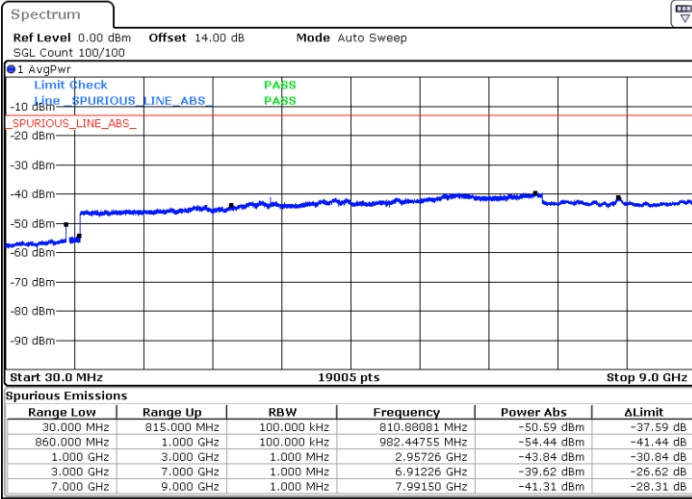

Date: 16.MAR.2023 19:57:52

Date: 16.MAR.2023 19:54:38

Highest Channel / FullIRB

N/A

Date: 16.MAR.2023 20:01:05

LTE Band 5B / 3MHz+5MHz

64QAM

Lowest Channel / 1RB0 and 1RB24

Lowest Channel / 1RB14 and 1RB0

Date: 14.MAR.2023 22:13:08

Date: 14.MAR.2023 22:06:06

Lowest Channel / FullIRB

N/A

Date: 14.MAR.2023 22:14:33

LTE Band 5B / 3MHz+5MHz

64QAM

MiddleChannel / 1RB0 and 1RB24

Middle Channel / 1RB14 and 1RB0

Date: 14.MAR.2023 22:26:02

Date: 14.MAR.2023 22:33:04

Middle Channel / FullIRB

N/A

Date: 14.MAR.2023 22:24:38

LTE Band 5B / 3MHz+5MHz