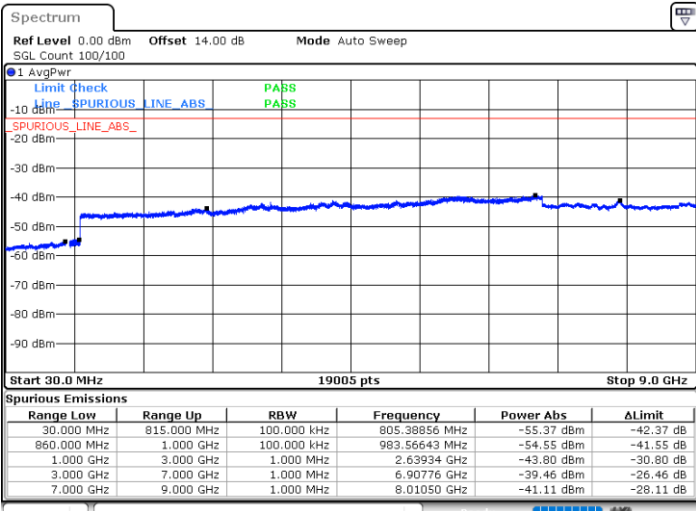

Date: 15.MAR.2023 01:14:42

Highest Channel / FullIRB

N/A

Date: 15.MAR.2023 01:23:09

LTE Band 5B / 5MHz+10MHz

16QAM

Lowest Channel / 1RB0 and 1RB49

Lowest Channel / 1RB24 and 1RB0

Date: 16.MAR.2023 01:51:35

Date: 16.MAR.2023 01:47:37

Lowest Channel / FullIRB

N/A

Date: 16.MAR.2023 01:55:34

LTE Band 5B / 5MHz+10MHz

16QAM

Middle Channel / 1RB0 and 1RB49

Middle Channel / 1RB24 and 1RB0

Date: 16.MAR.2023 02:06:32

Date: 16.MAR.2023 02:10:29

Middle Channel / FullIRB

N/A

Date: 16.MAR.2023 02:02:33

LTE Band 5B / 5MHz+10MHz

16QAM

Highest Channel / 1RB0 and 1RB49

Highest Channel / 1RB24 and 1RB0

Date: 16.MAR.2023 02:39:28

Date: 16.MAR.2023 02:35:30

Highest Channel / FullRB

N/A

Date: 16.MAR.2023 02:43:26

LTE Band 5B / 10MHz+5MHz