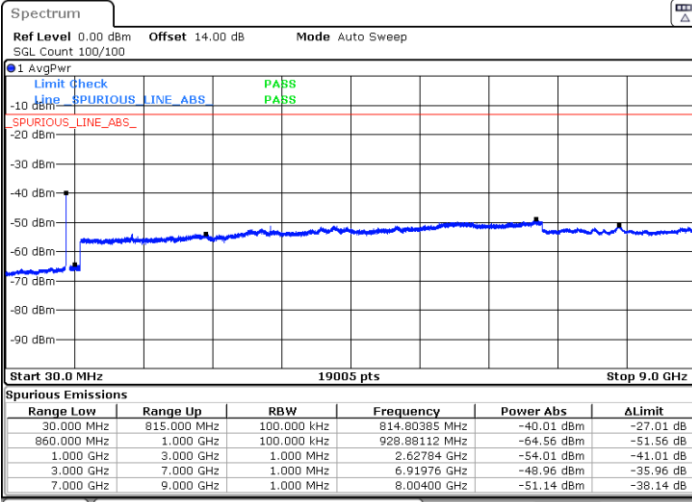

N/A

Date: 16.MAR.2023 17:01:25

LTE Band 5B / 10MHz+5MHz

QPSK

Highest Channel / 1RB0 and 1RB24

Highest Channel / 1RB49 and 1RB0

Date: 16.MAR.2023 17:37:25

Date: 16.MAR.2023 17:32:04

Highest Channel / FullIRB

N/A

Date: 16.MAR.2023 17:38:30

LTE Band 5B / 10MHz+10MHz

QPSK

Lowest Channel / 1RB0 and 1RB49

Lowest Channel / 1RB49 and 1RB0

Date: 16.MAR.2023 19:13:26

Date: 16.MAR.2023 19:12:22

Lowest Channel / FullIRB

N/A

Date: 16.MAR.2023 19:18:47

LTE Band 5B / 10MHz+10MHz

QPSK

Middle Channel / 1RB0 and 1RB49

Middle Channel / 1RB49 and 1RB0

Date: 16.MAR.2023 19:28:14

Date: 16.MAR.2023 19:29:18

Middle Channel / FullIRB

N/A

Date: 16.MAR.2023 19:22:52

LTE Band 5B / 10MHz+10MHz

QPSK

Highest Channel / 1RB0 and 1RB49