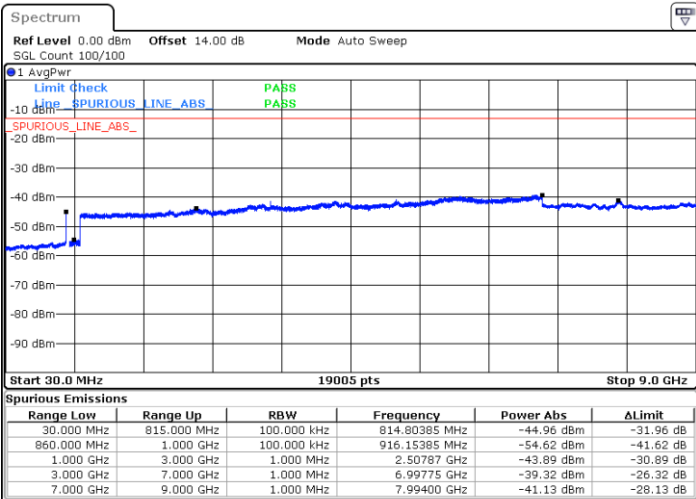

64QAM

Highest Channel / 1RB0 and 1RB24

Highest Channel / 1RB14 and 1RB0

Date: 14.MAR.2023 22:59:42

Date: 14.MAR.2023 22:58:18

Highest Channel / FullRB

N/A

Date: 14.MAR.2023 23:06:43

LTE Band 5B / 5MHz+3MHz

64QAM

Lowest Channel / 1RB0 and 1RB14

Lowest Channel / 1RB24 and 1RB0

Date: 14.MAR.2023 23:41:44

Date: 14.MAR.2023 23:34:44

Lowest Channel / FullIRB

N/A

Date: 14.MAR.2023 23:43:09

LTE Band 5B / 5MHz+3MHz

64QAM

Middle Channel / 1RB0 and 1RB14

Middle Channel / 1RB24 and 1RB0

Date: 15.MAR.2023 00:23:28

Date: 15.MAR.2023 00:50:50

Middle Channel / FullIRB