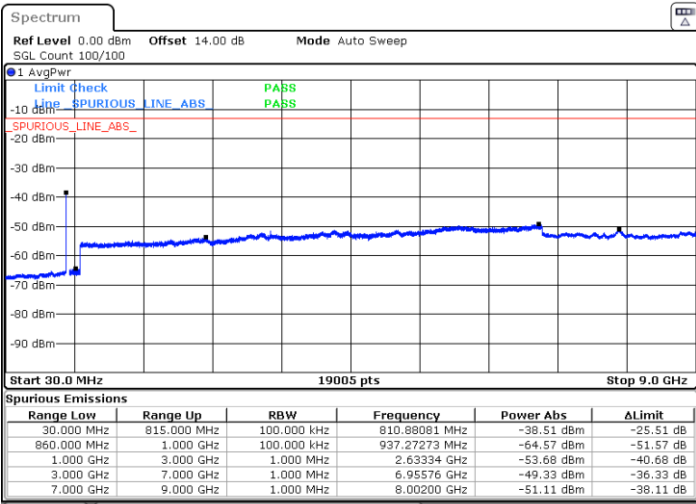

Date: 16.MAR.2023 19:12:22

Lowest Channel / FullIRB

N/A

Date: 16.MAR.2023 19:18:47

LTE Band 5B / 10MHz+10MHz

QPSK

Middle Channel / 1RB0 and 1RB49

Middle Channel / 1RB49 and 1RB0

Date: 16.MAR.2023 19:28:14

Date: 16.MAR.2023 19:29:18

Middle Channel / FullIRB

N/A

Date: 16.MAR.2023 19:22:52

LTE Band 5B / 10MHz+10MHz

QPSK

Highest Channel / 1RB0 and 1RB49

Highest Channel / 1RB49 and 1RB0

Date: 16.MAR.2023 19:58:56

Date: 16.MAR.2023 19:53:33

Highest Channel / FullRB

N/A

Date: 16.MAR.2023 20:00:01

LTE Band 5B / 3MHz+5MHz

16QAM

Lowest Channel / 1RB0 and 1RB24

Lowest Channel / 1RB14 and 1RB0

Date: 14.MAR.2023 22:11:43

Date: 14.MAR.2023 22:07:30

Lowest Channel / FullIRB

N/A

Date: 14.MAR.2023 22:15:57

LTE Band 5B / 3MHz+5MHz