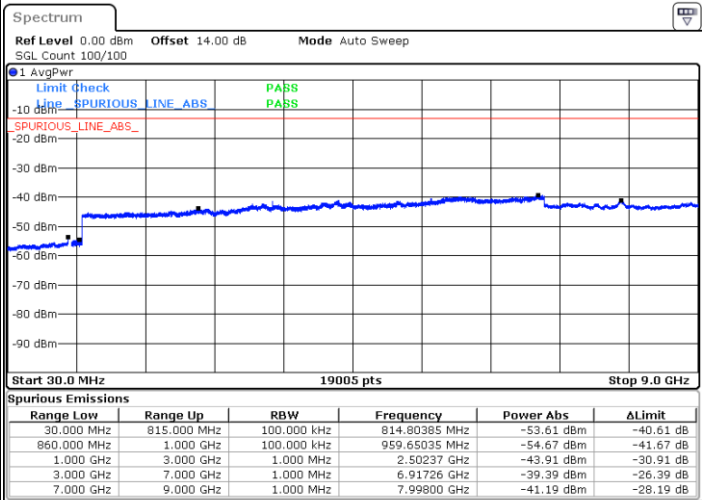

LTE Band 5B / 3MHz+5MHz

16QAM

Highest Channel / 1RB0 and 1RB24

Highest Channel / 1RB14 and 1RB0

Date: 14.MAR.2023 23:01:06

Date: 14.MAR.2023 22:56:54

Highest Channel / FullIRB

N/A

Date: 14.MAR.2023 23:05:19

LTE Band 5B / 5MHz+3MHz

16QAM

Lowest Channel / 1RB0 and 1RB14

Lowest Channel / 1RB24 and 1RB0

Date: 14.MAR.2023 23:40:20

Date: 14.MAR.2023 23:36:08

Lowest Channel / FullIRB

N/A

Date: 14.MAR.2023 23:44:33

LTE Band 5B / 5MHz+3MHz

16QAM

Middle Channel / 1RB0 and 1RB14

Middle Channel / 1RB24 and 1RB0

Date: 15.MAR.2023 00:24:52

Date: 15.MAR.2023 00:49:25

Middle Channel / FullIRB

N/A

Date: 15.MAR.2023 00:20:39

LTE Band 5B / 5MHz+3MHz

16QAM

Highest Channel / 1RB0 and 1RB14

Highest Channel / 1RB24 and 1RB0

Date: 15.MAR.2023 01:18:56