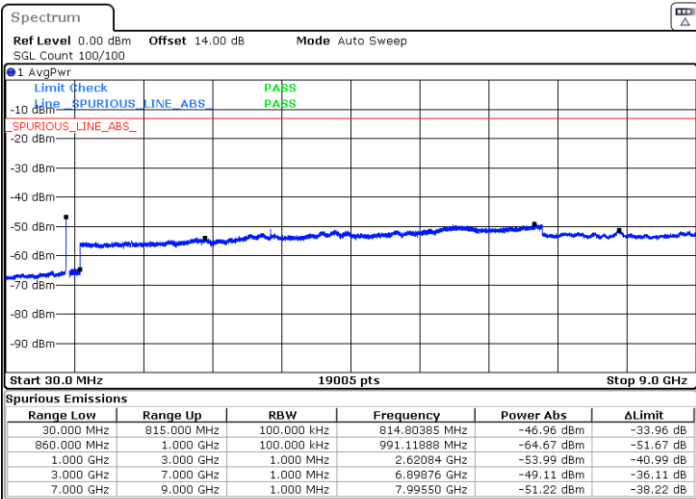

Highest Channel / 1RB0 and 1RB49

Highest Channel / 1RB24 and 1RB0

Date: 16.MAR.2023 02:39:28

Date: 16.MAR.2023 02:35:30

Highest Channel / FullRB

N/A

Date: 16.MAR.2023 02:43:26

LTE Band 5B / 10MHz+5MHz

16QAM

Lowest Channel / 1RB0 and 1RB24

Lowest Channel / 1RB49 and 1RB0

Date: 16.MAR.2023 16:53:02

Date: 16.MAR.2023 16:49:49

Lowest Channel / FullIRB

N/A

Date: 16.MAR.2023 16:56:15

LTE Band 5B / 10MHz+5MHz

16QAM

Middle Channel / 1RB0 and 1RB24

Middle Channel / 1RB49 and 1RB0

Date: 16.MAR.2023 17:05:42

Date: 16.MAR.2023 17:08:55

Middle Channel / FullIRB

N/A