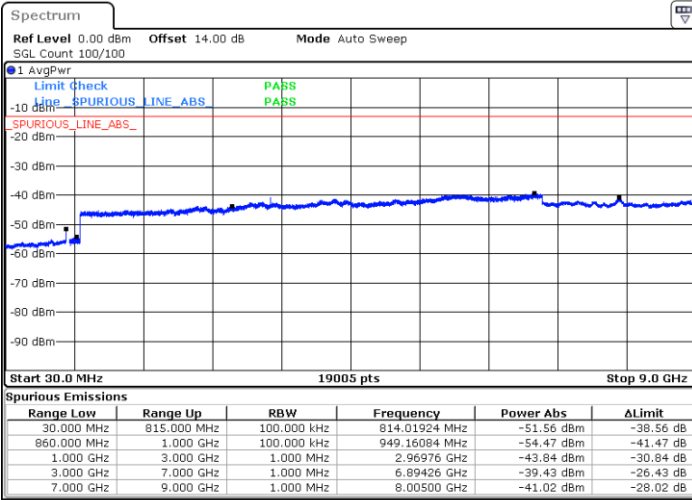

Lowest Channel / 1RB14 and 1RB0

Date: 14.MAR.2023 22:13:08

Date: 14.MAR.2023 22:06:06

Lowest Channel / FullIRB

N/A

Date: 14.MAR.2023 22:14:33

LTE Band 5B / 3MHz+5MHz

64QAM

MiddleChannel / 1RB0 and 1RB24

Middle Channel / 1RB14 and 1RB0

Date: 14.MAR.2023 22:26:02

Date: 14.MAR.2023 22:33:04

Middle Channel / FullIRB

N/A

Date: 14.MAR.2023 22:24:38

LTE Band 5B / 3MHz+5MHz

64QAM

Highest Channel / 1RB0 and 1RB24

Highest Channel / 1RB14 and 1RB0

Date: 14.MAR.2023 22:59:42

Date: 14.MAR.2023 22:58:18

Highest Channel / FullRB

N/A

Date: 14.MAR.2023 23:06:43

LTE Band 5B / 5MHz+3MHz

64QAM

Lowest Channel / 1RB0 and 1RB14

Lowest Channel / 1RB24 and 1RB0

Date: 14.MAR.2023 23:41:44

Date: 14.MAR.2023 23:34:44

Lowest Channel / FullIRB

N/A