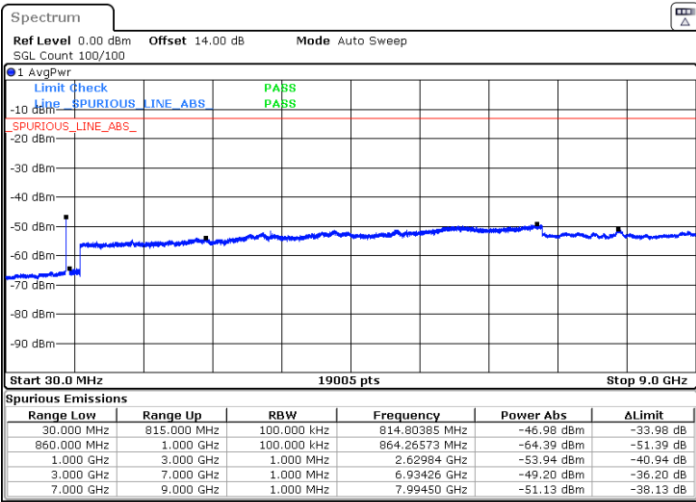

N/A

Date: 16.MAR.2023 17:39:34

LTE Band 5B / 10MHz+10MHz

16QAM

Lowest Channel / 1RB0 and 1RB49

Lowest Channel / 1RB49 and 1RB0

Date: 16.MAR.2023 19:14:30

Date: 16.MAR.2023 19:11:18

Lowest Channel / FullIRB

N/A

Date: 16.MAR.2023 19:17:43

LTE Band 5B / 10MHz+10MHz

16QAM

Middle Channel / 1RB0 and 1RB49

Middle Channel / 1RB49 and 1RB0

Date: 16.MAR.2023 19:27:10

Date: 16.MAR.2023 19:30:22

Middle Channel / FullIRB

N/A

Date: 16.MAR.2023 19:23:56

LTE Band 5B / 10MHz+10MHz

16QAM

Highest Channel / 1RB0 and 1RB49

Highest Channel / 1RB49 and 1RB0

Date: 16.MAR.2023 19:57:52

Date: 16.MAR.2023 19:54:38

Highest Channel / FullIRB

N/A

Date: 16.MAR.2023 20:01:05

LTE Band 5B / 3MHz+5MHz

64QAM

Lowest Channel / 1RB0 and 1RB24