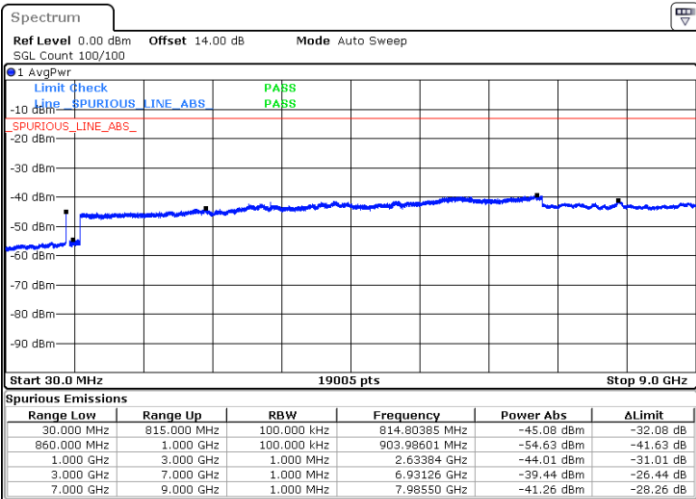

LTE Band 5B / 3MHz+5MHz

16QAM

Highest Channel / 1RB0 and 1RB24

Highest Channel / 1RB14 and 1RB0

Date: 14.MAR.2023 23:01:06

Date: 14.MAR.2023 22:56:54

Highest Channel / FullIRB

N/A

Date: 14.MAR.2023 23:05:19

LTE Band 5B / 5MHz+3MHz

16QAM

Lowest Channel / 1RB0 and 1RB14

Lowest Channel / 1RB24 and 1RB0

Date: 14.MAR.2023 23:40:20

Date: 14.MAR.2023 23:36:08

Lowest Channel / FullIRB

N/A

Date: 14.MAR.2023 23:44:33

LTE Band 5B / 5MHz+3MHz

16QAM

Middle Channel / 1RB0 and 1RB14

Middle Channel / 1RB24 and 1RB0

Date: 15.MAR.2023 00:24:52

Date: 15.MAR.2023 00:49:25

Middle Channel / FullIRB

N/A

Date: 15.MAR.2023 00:20:39

LTE Band 5B / 5MHz+3MHz

16QAM

Highest Channel / 1RB0 and 1RB14

Highest Channel / 1RB24 and 1RB0

Date: 15.MAR.2023 01:18:56