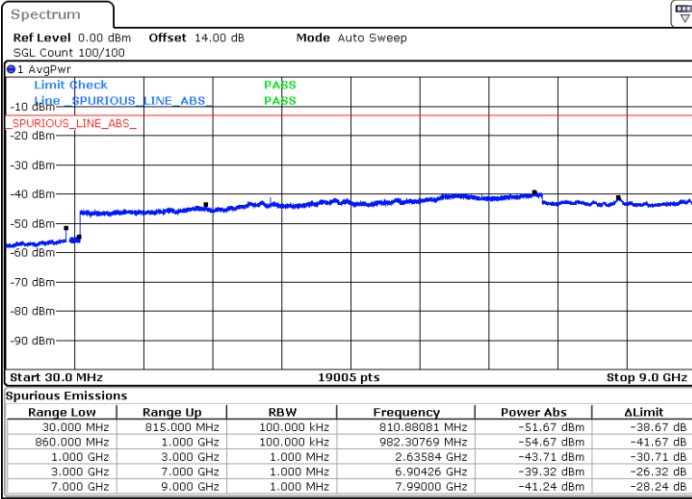

Date: 14.MAR.2023 23:05:19

LTE Band 5B / 5MHz+3MHz

16QAM

Lowest Channel / 1RB0 and 1RB14

Lowest Channel / 1RB24 and 1RB0

Date: 14.MAR.2023 23:40:20

Date: 14.MAR.2023 23:36:08

Lowest Channel / FullIRB

N/A

Date: 14.MAR.2023 23:44:33

LTE Band 5B / 5MHz+3MHz

16QAM

Middle Channel / 1RB0 and 1RB14

Middle Channel / 1RB24 and 1RB0

Date: 15.MAR.2023 00:24:52

Date: 15.MAR.2023 00:49:25

Middle Channel / FullIRB

N/A

Date: 15.MAR.2023 00:20:39

LTE Band 5B / 5MHz+3MHz

16QAM

Highest Channel / 1RB0 and 1RB14

Highest Channel / 1RB24 and 1RB0

Date: 15.MAR.2023 01:18:56

Date: 15.MAR.2023 01:14:42

Highest Channel / FullIRB

N/A

Date: 15.MAR.2023 01:23:09

LTE Band 5B / 5MHz+10MHz

16QAM

Lowest Channel / 1RB0 and 1RB49

Lowest Channel / 1RB24 and 1RB0