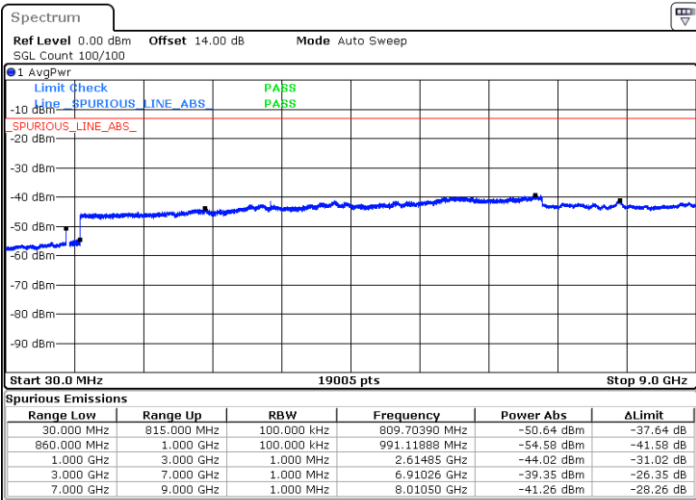

Lowest Channel / 1RB14 and 1RB0

Date: 14.MAR.2023 22:13:08

Date: 14.MAR.2023 22:06:06

Lowest Channel / FullIRB

N/A

Date: 14.MAR.2023 22:14:33

LTE Band 5B / 3MHz+5MHz

64QAM

MiddleChannel / 1RB0 and 1RB24

Middle Channel / 1RB14 and 1RB0

Date: 14.MAR.2023 22:26:02

Date: 14.MAR.2023 22:33:04

Middle Channel / FullIRB

N/A

Date: 14.MAR.2023 22:24:38

LTE Band 5B / 3MHz+5MHz

64QAM

Highest Channel / 1RB0 and 1RB24

Highest Channel / 1RB14 and 1RB0

Date: 14.MAR.2023 22:59:42

Date: 14.MAR.2023 22:58:18

Highest Channel / FullRB

N/A

Date: 14.MAR.2023 23:06:43

LTE Band 5B / 5MHz+3MHz

64QAM

Lowest Channel / 1RB0 and 1RB14

Lowest Channel / 1RB24 and 1RB0

Date: 14.MAR.2023 23:41:44

Date: 14.MAR.2023 23:34:44

Lowest Channel / FullIRB

N/A