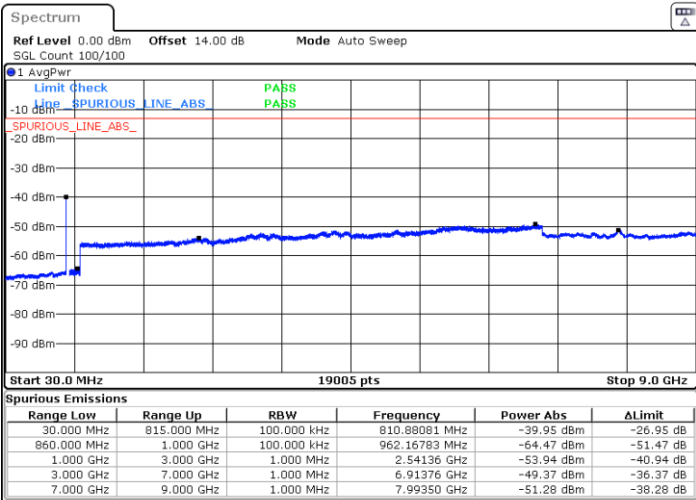

Lowest Channel / FullIRB

N/A

Date: 16.MAR.2023 19:17:43

LTE Band 5B / 10MHz+10MHz

16QAM

Middle Channel / 1RB0 and 1RB49

Middle Channel / 1RB49 and 1RB0

Date: 16.MAR.2023 19:27:10

Date: 16.MAR.2023 19:30:22

Middle Channel / FullIRB

N/A

Date: 16.MAR.2023 19:23:56

LTE Band 5B / 10MHz+10MHz

16QAM

Highest Channel / 1RB0 and 1RB49

Highest Channel / 1RB49 and 1RB0

Date: 16.MAR.2023 19:57:52

Date: 16.MAR.2023 19:54:38

Highest Channel / FullIRB

N/A

Date: 16.MAR.2023 20:01:05

LTE Band 5B / 3MHz+5MHz

64QAM

Lowest Channel / 1RB0 and 1RB24

Lowest Channel / 1RB14 and 1RB0

Date: 14.MAR.2023 22:13:08

Date: 14.MAR.2023 22:06:06

Lowest Channel / FullIRB

N/A

Date: 14.MAR.2023 22:14:33

LTE Band 5B / 3MHz+5MHz

64QAM