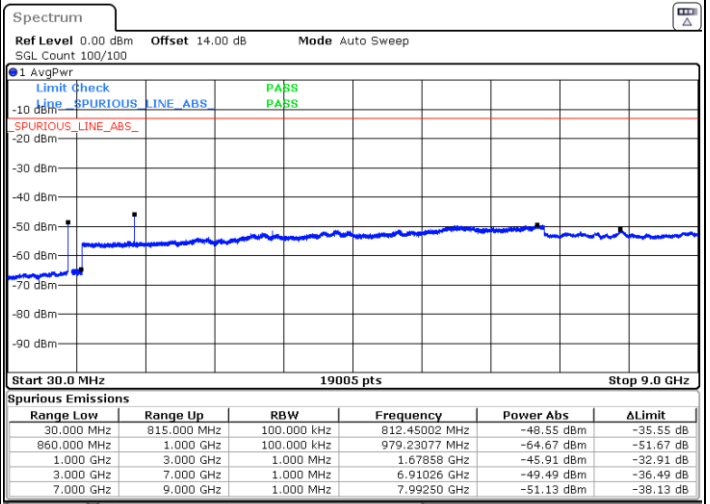

Date: 16.MAR.2023 19:12:22

Lowest Channel / FullIRB

N/A

Date: 16.MAR.2023 19:18:47

LTE Band 5B / 10MHz+10MHz

QPSK

Middle Channel / 1RB0 and 1RB49

Middle Channel / 1RB49 and 1RB0

Date: 16.MAR.2023 19:28:14

Date: 16.MAR.2023 19:29:18

Middle Channel / FullIRB

N/A

Date: 16.MAR.2023 19:22:52

LTE Band 5B / 10MHz+10MHz

QPSK

Highest Channel / 1RB0 and 1RB49

Highest Channel / 1RB49 and 1RB0

Date: 16.MAR.2023 19:58:56

Date: 16.MAR.2023 19:53:33

Highest Channel / FullRB

N/A

Date: 16.MAR.2023 20:00:01

LTE Band 5B / 3MHz+5MHz

16QAM

Lowest Channel / 1RB0 and 1RB24

Lowest Channel / 1RB14 and 1RB0

Date: 14.MAR.2023 22:11:43

Date: 14.MAR.2023 22:07:30

Lowest Channel / FullIRB

N/A

Date: 14.MAR.2023 22:15:57

LTE Band 5B / 3MHz+5MHz