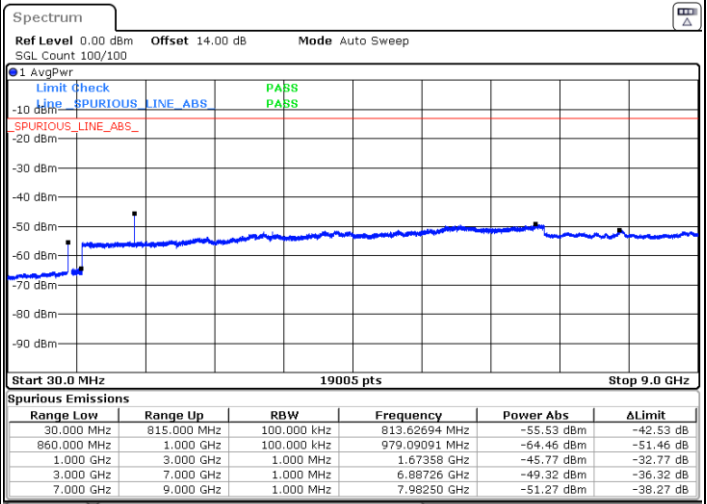

Highest Channel / FullIRB

N/A

Date: 16.MAR.2023 17:38:30

LTE Band 5B / 10MHz+10MHz

QPSK

Lowest Channel / 1RB0 and 1RB49

Lowest Channel / 1RB49 and 1RB0

Date: 16.MAR.2023 19:13:26

Date: 16.MAR.2023 19:12:22

Lowest Channel / FullIRB

N/A

Date: 16.MAR.2023 19:18:47

LTE Band 5B / 10MHz+10MHz

QPSK

Middle Channel / 1RB0 and 1RB49

Middle Channel / 1RB49 and 1RB0

Date: 16.MAR.2023 19:28:14

Date: 16.MAR.2023 19:29:18

Middle Channel / FullIRB

N/A

Date: 16.MAR.2023 19:22:52

LTE Band 5B / 10MHz+10MHz

QPSK

Highest Channel / 1RB0 and 1RB49

Highest Channel / 1RB49 and 1RB0

Date: 16.MAR.2023 19:58:56

Date: 16.MAR.2023 19:53:33

Highest Channel / FullRB

N/A

Date: 16.MAR.2023 20:00:01

LTE Band 5B / 3MHz+5MHz

16QAM