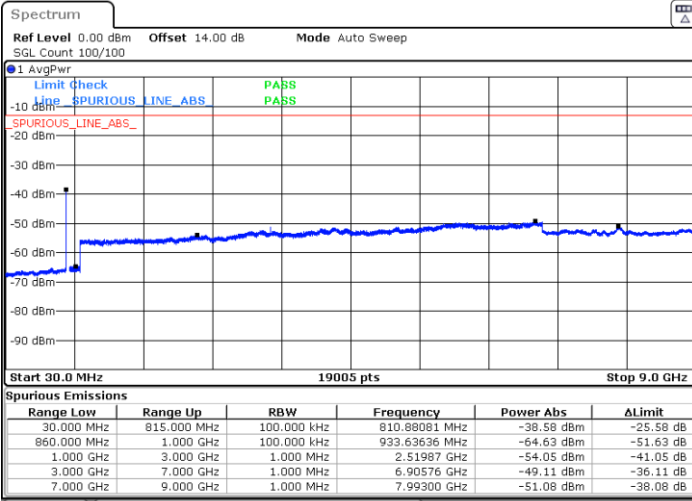

Date: 16.MAR.2023 02:05:13

Date: 16.MAR.2023 02:11:48

Middle Channel / FullIRB

N/A

Date: 16.MAR.2023 02:03:53

LTE Band 5B / 5MHz+10MHz

64QAM

Highest Channel / 1RB0 and 1RB49

Highest Channel / 1RB24 and 1RB0

Date: 16.MAR.2023 02:38:08

Date: 16.MAR.2023 02:36:49

Highest Channel / FullIRB

N/A

Date: 16.MAR.2023 02:44:45

LTE Band 5B / 10MHz+5MHz

64QAM

Lowest Channel / 1RB0 and 1RB24

Lowest Channel / 1RB49 and 1RB0

Date: 16.MAR.2023 16:54:06

Date: 16.MAR.2023 16:48:45

Lowest Channel / FullIRB

N/A

Date: 16.MAR.2023 16:55:11

LTE Band 5B / 10MHz+5MHz