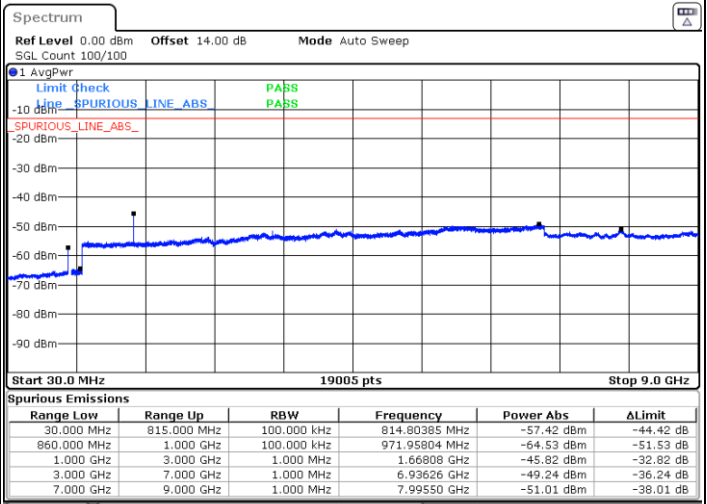

LTE Band 5B / 10MHz+5MHz

QPSK

Lowest Channel / 1RB0 and 1RB24

Lowest Channel / 1RB49 and 1RB0

Date: 16.MAR.2023 16:51:57

Date: 16.MAR.2023 16:50:53

Lowest Channel / FullIRB

N/A

Date: 16.MAR.2023 16:57:19

LTE Band 5B / 10MHz+5MHz

QPSK

Middle Channel / 1RB0 and 1RB24

Middle Channel / 1RB49 and 1RB0

Date: 16.MAR.2023 17:06:47

Date: 16.MAR.2023 17:07:51

Middle Channel / FullIRB

N/A

Date: 16.MAR.2023 17:01:25

LTE Band 5B / 10MHz+5MHz

QPSK

Highest Channel / 1RB0 and 1RB24

Highest Channel / 1RB49 and 1RB0

Date: 16.MAR.2023 17:37:25

Date: 16.MAR.2023 17:32:04