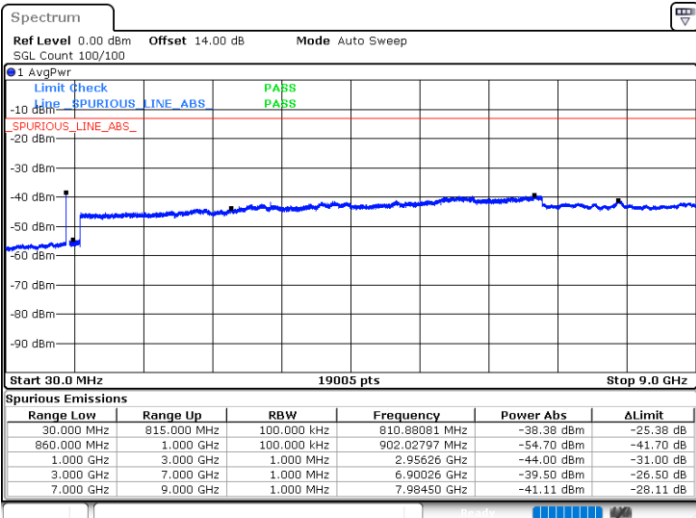

N/A

Date: 15.MAR.2023 00:22:03

LTE Band 5B / 5MHz+3MHz

64QAM

Highest Channel / 1RB0 and 1RB14

Highest Channel / 1RB24 and 1RB0

Date: 15.MAR.2023 01:17:31

Date: 15.MAR.2023 01:16:07

Highest Channel / FullRB

N/A

Date: 15.MAR.2023 01:24:33

LTE Band 5B / 5MHz+10MHz

64QAM

Lowest Channel / 1RB0 and 1RB49

Lowest Channel / 1RB24 and 1RB0

Date: 16.MAR.2023 01:52:55

Date: 16.MAR.2023 01:46:18

Lowest Channel / FullIRB

N/A

Date: 16.MAR.2023 01:54:15

LTE Band 5B / 5MHz+10MHz

64QAM

Middle Channel / 1RB0 and 1RB49

Middle Channel / 1RB24 and 1RB0

Date: 16.MAR.2023 02:05:13

Date: 16.MAR.2023 02:11:48

Middle Channel / FullIRB

N/A

Date: 16.MAR.2023 02:03:53

LTE Band 5B / 5MHz+10MHz

64QAM

Highest Channel / 1RB0 and 1RB49