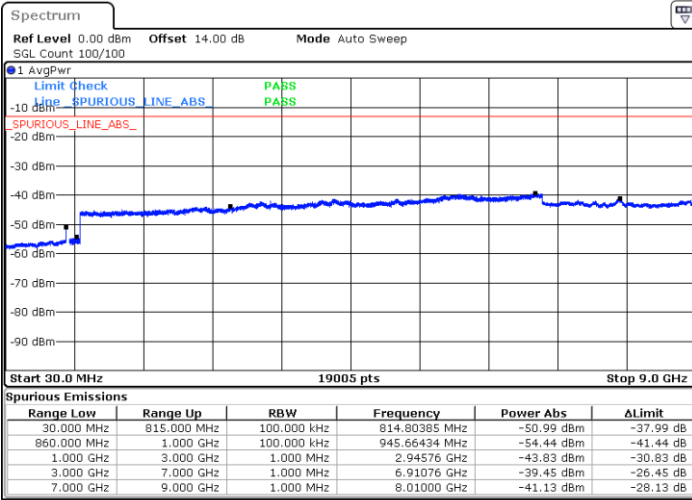

Lowest Channel / 1RB0 and 1RB24

Lowest Channel / 1RB14 and 1RB0

Date: 14.MAR.2023 22:11:43

Date: 14.MAR.2023 22:07:30

Lowest Channel / FullIRB

N/A

Date: 14.MAR.2023 22:15:57

LTE Band 5B / 3MHz+5MHz

16QAM

MiddleChannel / 1RB0 and 1RB24

Middle Channel / 1RB14 and 1RB0

Date: 14.MAR.2023 22:27:27

Date: 14.MAR.2023 22:31:40

Middle Channel / FullIRB

N/A

Date: 14.MAR.2023 22:23:13

LTE Band 5B / 3MHz+5MHz

16QAM

Highest Channel / 1RB0 and 1RB24

Highest Channel / 1RB14 and 1RB0

Date: 14.MAR.2023 23:01:06

Date: 14.MAR.2023 22:56:54

Highest Channel / FullIRB

N/A