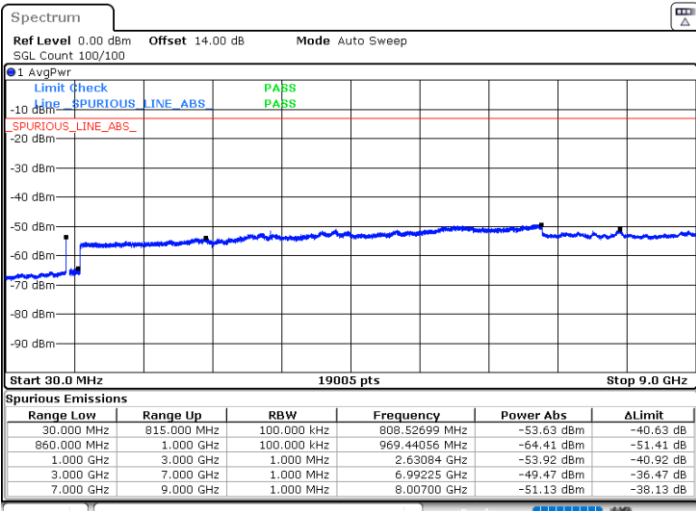

N/A

Date: 16.MAR.2023 17:39:34

LTE Band 5B / 10MHz+10MHz

16QAM

Lowest Channel / 1RB0 and 1RB49

Lowest Channel / 1RB49 and 1RB0

Date: 16.MAR.2023 19:14:30

Date: 16.MAR.2023 19:11:18

Lowest Channel / FullIRB

N/A

Date: 16.MAR.2023 19:17:43

LTE Band 5B / 10MHz+10MHz

16QAM

Middle Channel / 1RB0 and 1RB49

Middle Channel / 1RB49 and 1RB0

Date: 16.MAR.2023 19:27:10

Date: 16.MAR.2023 19:30:22

Middle Channel / FullIRB

N/A

Date: 16.MAR.2023 19:23:56

LTE Band 5B / 10MHz+10MHz

16QAM

Highest Channel / 1RB0 and 1RB49

Highest Channel / 1RB49 and 1RB0