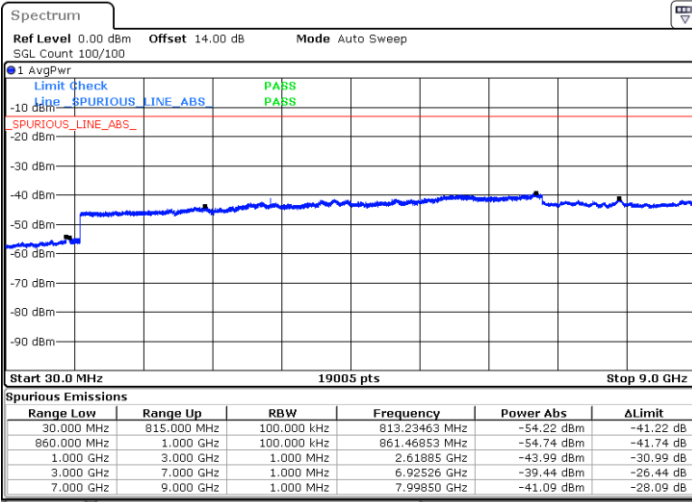

Middle Channel / FullIRB

N/A

Date: 15.MAR.2023 00:20:39

LTE Band 5B / 5MHz+3MHz

16QAM

Highest Channel / 1RB0 and 1RB14

Highest Channel / 1RB24 and 1RB0

Date: 15.MAR.2023 01:18:56

Date: 15.MAR.2023 01:14:42

Highest Channel / FullIRB

N/A

Date: 15.MAR.2023 01:23:09

LTE Band 5B / 5MHz+10MHz

16QAM

Lowest Channel / 1RB0 and 1RB49

Lowest Channel / 1RB24 and 1RB0