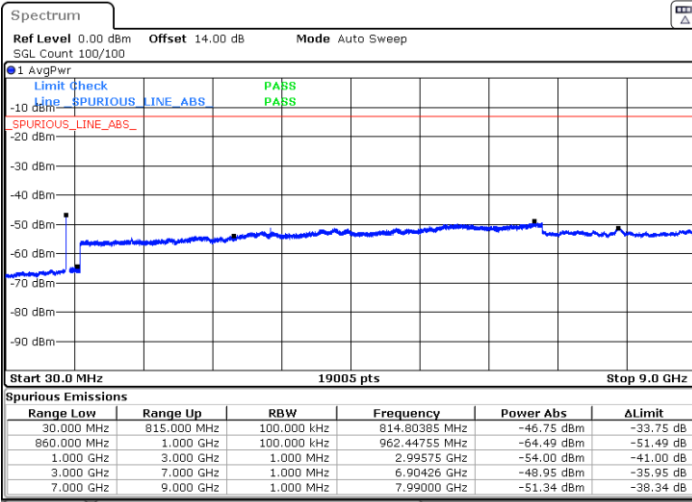

Highest Channel / 1RB24 and 1RB0

Date: 16.MAR.2023 02:38:08

Date: 16.MAR.2023 02:36:49

Highest Channel / FullIRB

N/A

Date: 16.MAR.2023 02:44:45

LTE Band 5B / 10MHz+5MHz

64QAM

Lowest Channel / 1RB0 and 1RB24

Lowest Channel / 1RB49 and 1RB0

Date: 16.MAR.2023 16:54:06

Date: 16.MAR.2023 16:48:45

Lowest Channel / FullIRB

N/A

Date: 16.MAR.2023 16:55:11

LTE Band 5B / 10MHz+5MHz