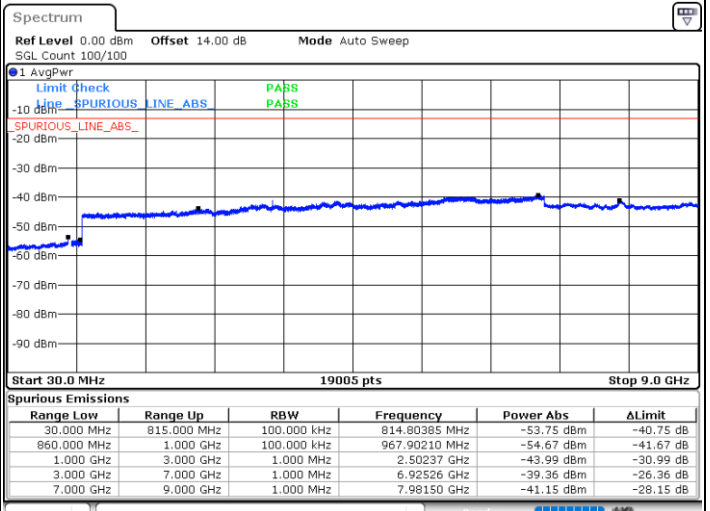

Date: 16.MAR.2023 02:10:29