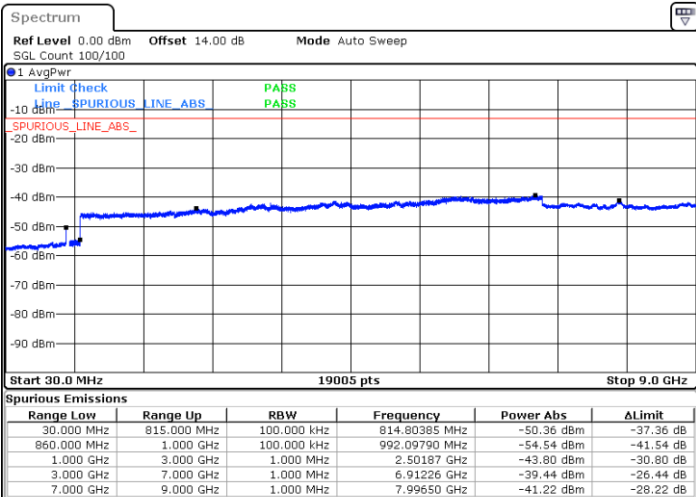

Date: 16.MAR.2023 02:05:13

Date: 16.MAR.2023 02:11:48

Middle Channel / FullIRB

N/A

Date: 16.MAR.2023 02:03:53

LTE Band 5B / 5MHz+10MHz

64QAM

Highest Channel / 1RB0 and 1RB49

Highest Channel / 1RB24 and 1RB0

Date: 16.MAR.2023 02:38:08

Date: 16.MAR.2023 02:36:49

Highest Channel / FullIRB

N/A

Date: 16.MAR.2023 02:44:45

LTE Band 5B / 10MHz+5MHz

64QAM

Lowest Channel / 1RB0 and 1RB24

Lowest Channel / 1RB49 and 1RB0

Date: 16.MAR.2023 16:54:06

Date: 16.MAR.2023 16:48:45

Lowest Channel / FullIRB

N/A

Date: 16.MAR.2023 16:55:11

LTE Band 5B / 10MHz+5MHz