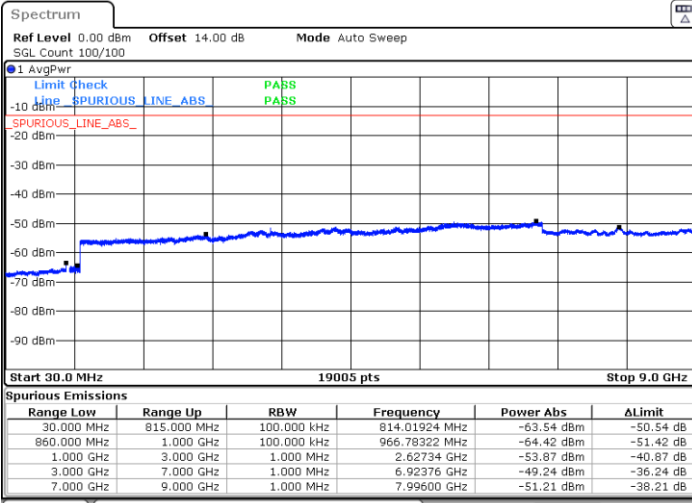

N/A

Date: 16.MAR.2023 17:01:25

LTE Band 5B / 10MHz+5MHz

QPSK

Highest Channel / 1RB0 and 1RB24

Highest Channel / 1RB49 and 1RB0

Date: 16.MAR.2023 17:37:25

Date: 16.MAR.2023 17:32:04

Highest Channel / FullIRB

N/A

Date: 16.MAR.2023 17:38:30

LTE Band 5B / 10MHz+10MHz

QPSK

Lowest Channel / 1RB0 and 1RB49

Lowest Channel / 1RB49 and 1RB0

Date: 16.MAR.2023 19:13:26

Date: 16.MAR.2023 19:12:22

Lowest Channel / FullIRB

N/A

Date: 16.MAR.2023 19:18:47

LTE Band 5B / 10MHz+10MHz

QPSK

Middle Channel / 1RB0 and 1RB49

Middle Channel / 1RB49 and 1RB0

Date: 16.MAR.2023 19:28:14

Date: 16.MAR.2023 19:29:18

Middle Channel / FullIRB

N/A

Date: 16.MAR.2023 19:22:52

LTE Band 5B / 10MHz+10MHz

QPSK

Highest Channel / 1RB0 and 1RB49