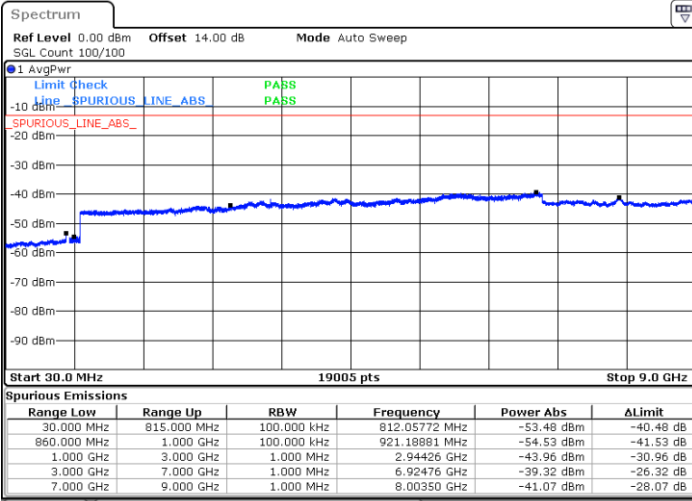

Lowest Channel / 1RB0 and 1RB24

Lowest Channel / 1RB14 and 1RB0

Date: 14.MAR.2023 22:11:43

Date: 14.MAR.2023 22:07:30

Lowest Channel / FullIRB

N/A

Date: 14.MAR.2023 22:15:57

LTE Band 5B / 3MHz+5MHz

16QAM

MiddleChannel / 1RB0 and 1RB24

Middle Channel / 1RB14 and 1RB0

Date: 14.MAR.2023 22:27:27

Date: 14.MAR.2023 22:31:40

Middle Channel / FullIRB

N/A

Date: 14.MAR.2023 22:23:13

LTE Band 5B / 3MHz+5MHz

16QAM

Highest Channel / 1RB0 and 1RB24

Highest Channel / 1RB14 and 1RB0

Date: 14.MAR.2023 23:01:06

Date: 14.MAR.2023 22:56:54

Highest Channel / FullIRB

N/A