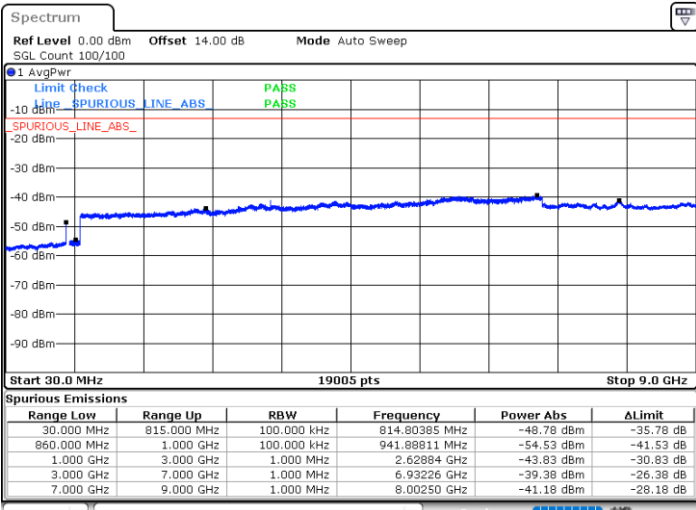

Date: 16.MAR.2023 01:51:35

Date: 16.MAR.2023 01:47:37

Lowest Channel / FullIRB

N/A

Date: 16.MAR.2023 01:55:34

LTE Band 5B / 5MHz+10MHz

16QAM

Middle Channel / 1RB0 and 1RB49

Middle Channel / 1RB24 and 1RB0

Date: 16.MAR.2023 02:06:32

Date: 16.MAR.2023 02:10:29

Middle Channel / FullIRB

N/A

Date: 16.MAR.2023 02:02:33

LTE Band 5B / 5MHz+10MHz

16QAM

Highest Channel / 1RB0 and 1RB49

Highest Channel / 1RB24 and 1RB0

Date: 16.MAR.2023 02:39:28

Date: 16.MAR.2023 02:35:30

Highest Channel / FullRB

N/A

Date: 16.MAR.2023 02:43:26

LTE Band 5B / 10MHz+5MHz