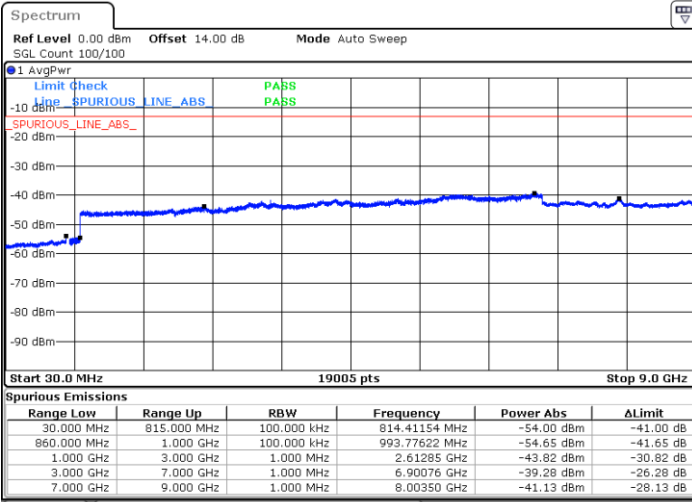

LTE Band 5B / 3MHz+5MHz

16QAM

Highest Channel / 1RB0 and 1RB24

Highest Channel / 1RB14 and 1RB0

Date: 14.MAR.2023 23:01:06

Date: 14.MAR.2023 22:56:54

Highest Channel / FullIRB

N/A

Date: 14.MAR.2023 23:05:19

LTE Band 5B / 5MHz+3MHz

16QAM

Lowest Channel / 1RB0 and 1RB14

Lowest Channel / 1RB24 and 1RB0

Date: 14.MAR.2023 23:40:20

Date: 14.MAR.2023 23:36:08

Lowest Channel / FullIRB