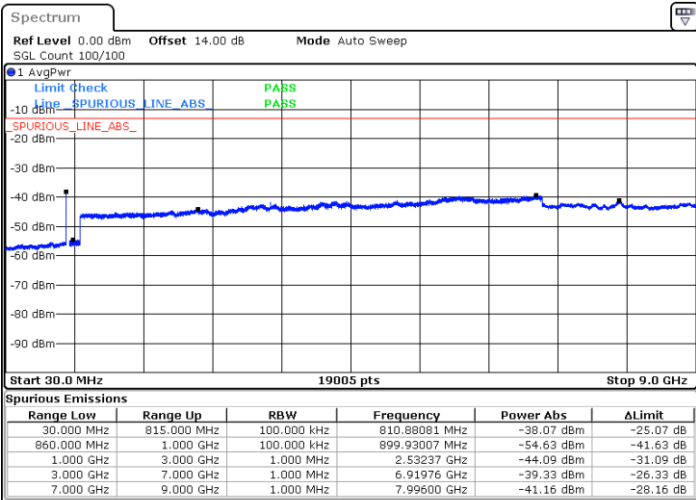

Middle Channel / FullIRB

N/A

Date: 15.MAR.2023 00:20:39

LTE Band 5B / 5MHz+3MHz

16QAM

Highest Channel / 1RB0 and 1RB14

Highest Channel / 1RB24 and 1RB0

Date: 15.MAR.2023 01:18:56

Date: 15.MAR.2023 01:14:42

Highest Channel / FullIRB

N/A

Date: 15.MAR.2023 01:23:09

LTE Band 5B / 5MHz+10MHz

16QAM

Lowest Channel / 1RB0 and 1RB49

Lowest Channel / 1RB24 and 1RB0

Date: 16.MAR.2023 01:51:35

Date: 16.MAR.2023 01:47:37

Lowest Channel / FullIRB

N/A

Date: 16.MAR.2023 01:55:34

LTE Band 5B / 5MHz+10MHz

16QAM

Middle Channel / 1RB0 and 1RB49