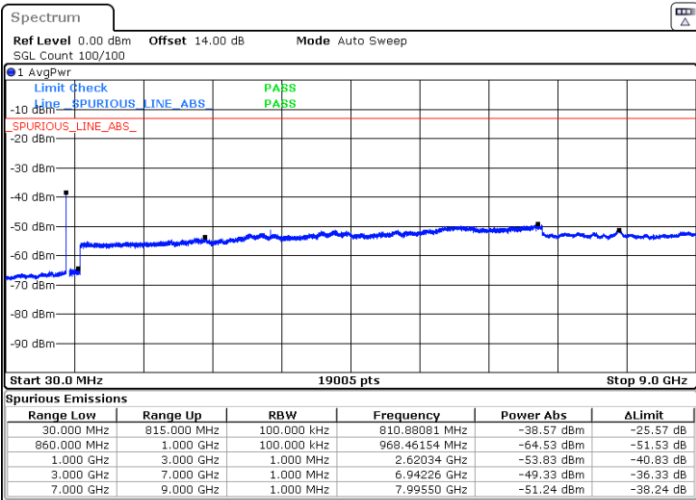

Middle Channel / 1RB24 and 1RB0

Date: 16.MAR.2023 02:06:32

Date: 16.MAR.2023 02:10:29

Middle Channel / FullIRB

N/A

Date: 16.MAR.2023 02:02:33

LTE Band 5B / 5MHz+10MHz

16QAM

Highest Channel / 1RB0 and 1RB49

Highest Channel / 1RB24 and 1RB0

Date: 16.MAR.2023 02:39:28

Date: 16.MAR.2023 02:35:30

Highest Channel / FullRB

N/A

Date: 16.MAR.2023 02:43:26

LTE Band 5B / 10MHz+5MHz

16QAM

Lowest Channel / 1RB0 and 1RB24

Lowest Channel / 1RB49 and 1RB0

Date: 16.MAR.2023 16:53:02

Date: 16.MAR.2023 16:49:49

Lowest Channel / FullIRB

N/A

Date: 16.MAR.2023 16:56:15