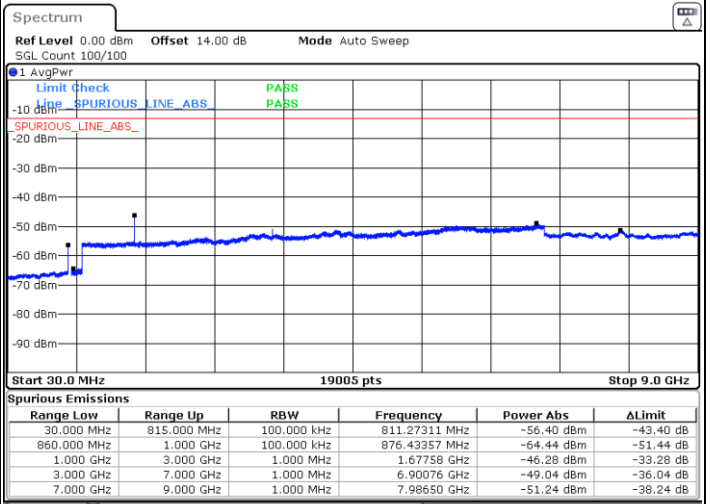

LTE Band 5B / 10MHz+5MHz

16QAM

Middle Channel / 1RB0 and 1RB24

Middle Channel / 1RB49 and 1RB0

Date: 16.MAR.2023 17:05:42

Date: 16.MAR.2023 17:08:55

Middle Channel / FullIRB

N/A

Date: 16.MAR.2023 17:02:29

LTE Band 5B / 10MHz+5MHz

16QAM

Highest Channel / 1RB0 and 1RB24

Highest Channel / 1RB49 and 1RB0

Date: 16.MAR.2023 17:36:21

Date: 16.MAR.2023 17:33:08

Highest Channel / FullRB