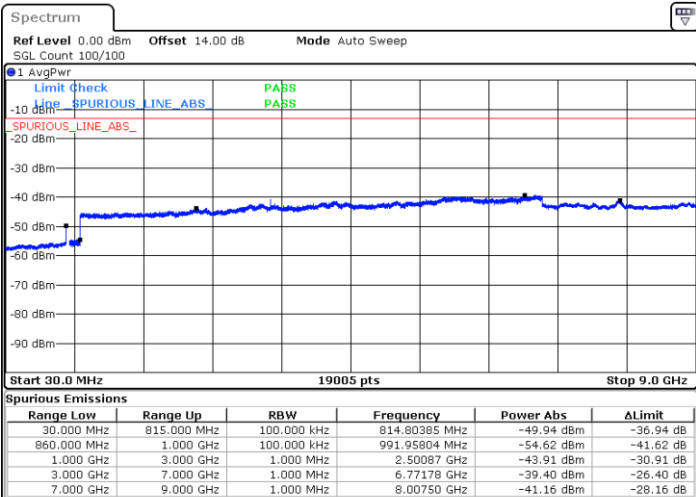

Highest Channel / 1RB0 and 1RB49

Highest Channel / 1RB24 and 1RB0

Date: 16.MAR.2023 02:39:28

Date: 16.MAR.2023 02:35:30

Highest Channel / FullRB

N/A

Date: 16.MAR.2023 02:43:26

LTE Band 5B / 10MHz+5MHz

16QAM

Lowest Channel / 1RB0 and 1RB24

Lowest Channel / 1RB49 and 1RB0

Date: 16.MAR.2023 16:53:02

Date: 16.MAR.2023 16:49:49

Lowest Channel / FullIRB

N/A

Date: 16.MAR.2023 16:56:15