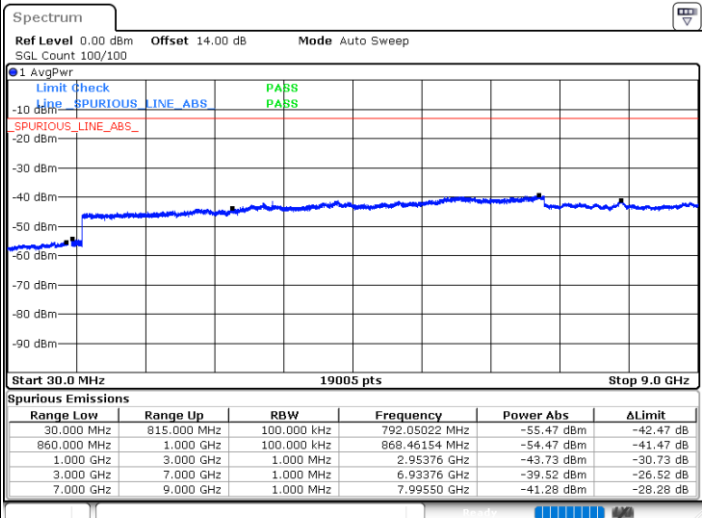

Date: 14.MAR.2023 23:43:09

LTE Band 5B / 5MHz+3MHz

64QAM

Middle Channel / 1RB0 and 1RB14

Middle Channel / 1RB24 and 1RB0

Date: 15.MAR.2023 00:23:28

Date: 15.MAR.2023 00:50:50

Middle Channel / FullIRB

N/A

Date: 15.MAR.2023 00:22:03

LTE Band 5B / 5MHz+3MHz

64QAM

Highest Channel / 1RB0 and 1RB14

Highest Channel / 1RB24 and 1RB0

Date: 15.MAR.2023 01:17:31

Date: 15.MAR.2023 01:16:07

Highest Channel / FullRB

N/A

Date: 15.MAR.2023 01:24:33

LTE Band 5B / 5MHz+10MHz

64QAM

Lowest Channel / 1RB0 and 1RB49

Lowest Channel / 1RB24 and 1RB0

Date: 16.MAR.2023 01:52:55

Date: 16.MAR.2023 01:46:18

Lowest Channel / FullIRB

N/A

Date: 16.MAR.2023 01:54:15

LTE Band 5B / 5MHz+10MHz

64QAM

Middle Channel / 1RB0 and 1RB49

Middle Channel / 1RB24 and 1RB0