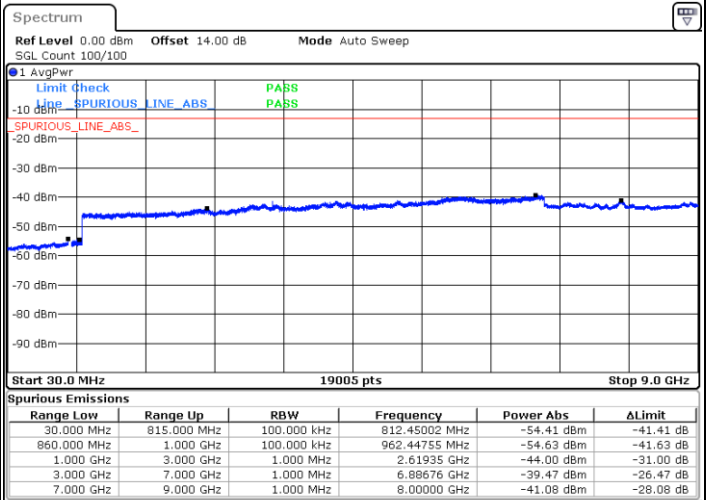

Date: 16.MAR.2023 01:46:18

Lowest Channel / FullIRB

N/A

Date: 16.MAR.2023 01:54:15

LTE Band 5B / 5MHz+10MHz

64QAM

Middle Channel / 1RB0 and 1RB49

Middle Channel / 1RB24 and 1RB0

Date: 16.MAR.2023 02:05:13

Date: 16.MAR.2023 02:11:48

Middle Channel / FullIRB

N/A

Date: 16.MAR.2023 02:03:53

LTE Band 5B / 5MHz+10MHz

64QAM

Highest Channel / 1RB0 and 1RB49

Highest Channel / 1RB24 and 1RB0

Date: 16.MAR.2023 02:38:08

Date: 16.MAR.2023 02:36:49

Highest Channel / FullIRB

N/A

Date: 16.MAR.2023 02:44:45

LTE Band 5B / 10MHz+5MHz

64QAM

Lowest Channel / 1RB0 and 1RB24

Lowest Channel / 1RB49 and 1RB0

Date: 16.MAR.2023 16:54:06

Date: 16.MAR.2023 16:48:45

Lowest Channel / FullIRB

N/A

Date: 16.MAR.2023 16:55:11

LTE Band 5B / 10MHz+5MHz