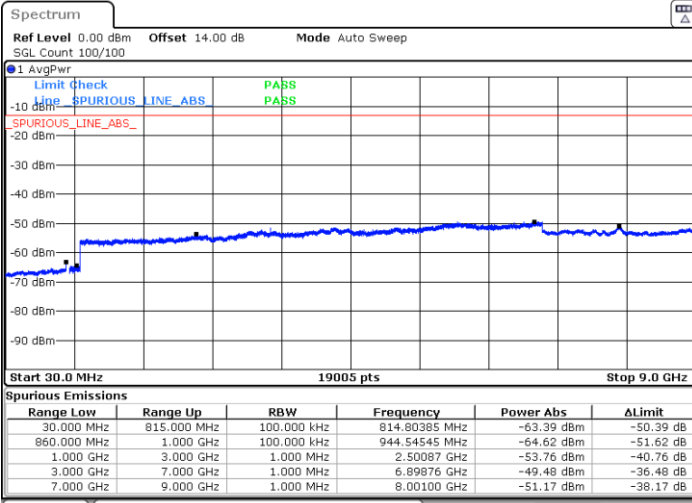

Highest Channel / 1RB24 and 1RB0

Date: 16.MAR.2023 02:38:08

Date: 16.MAR.2023 02:36:49

Highest Channel / FullIRB

N/A

Date: 16.MAR.2023 02:44:45

LTE Band 5B / 10MHz+5MHz

64QAM

Lowest Channel / 1RB0 and 1RB24

Lowest Channel / 1RB49 and 1RB0

Date: 16.MAR.2023 16:54:06

Date: 16.MAR.2023 16:48:45

Lowest Channel / FullIRB

N/A

Date: 16.MAR.2023 16:55:11

LTE Band 5B / 10MHz+5MHz

64QAM

Middle Channel / 1RB0 and 1RB24

Middle Channel / 1RB49 and 1RB0

Date: 16.MAR.2023 17:04:38

Date: 16.MAR.2023 17:09:59

Middle Channel / FullIRB

N/A

Date: 16.MAR.2023 17:03:33