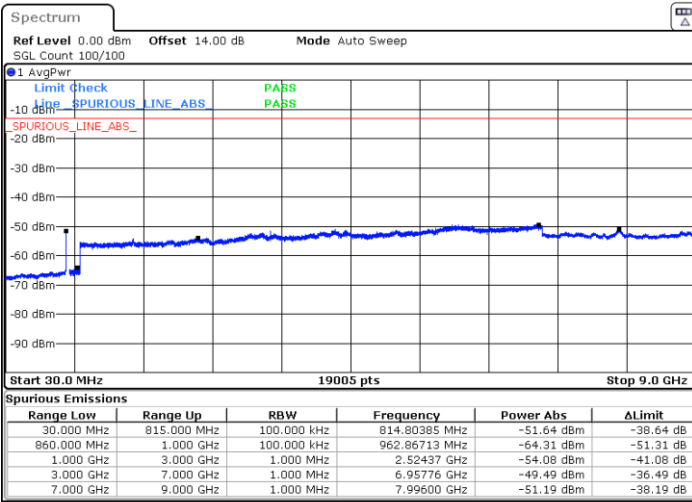

Date: 16.MAR.2023 17:02:29

LTE Band 5B / 10MHz+5MHz

16QAM

Highest Channel / 1RB0 and 1RB24

Highest Channel / 1RB49 and 1RB0

Date: 16.MAR.2023 17:36:21

Date: 16.MAR.2023 17:33:08

Highest Channel / FullRB

N/A

Date: 16.MAR.2023 17:39:34

LTE Band 5B / 10MHz+10MHz

16QAM

Lowest Channel / 1RB0 and 1RB49

Lowest Channel / 1RB49 and 1RB0

Date: 16.MAR.2023 19:14:30

Date: 16.MAR.2023 19:11:18