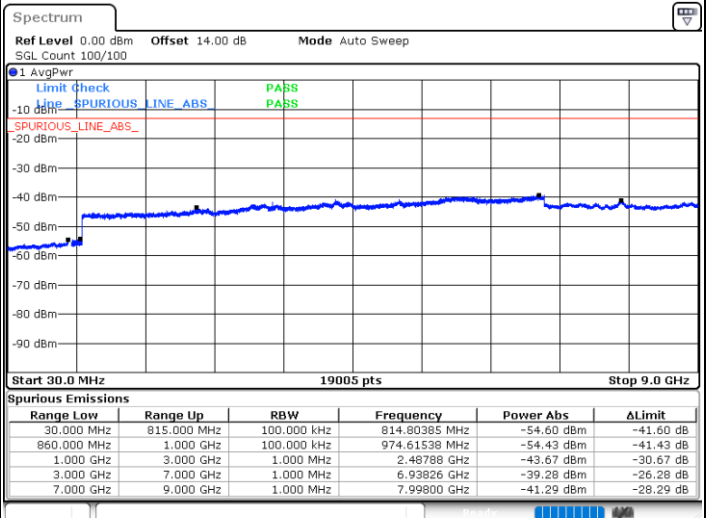

N/A

Date: 15.MAR.2023 00:22:03

LTE Band 5B / 5MHz+3MHz

64QAM

Highest Channel / 1RB0 and 1RB14

Highest Channel / 1RB24 and 1RB0

Date: 15.MAR.2023 01:17:31

Date: 15.MAR.2023 01:16:07

Highest Channel / FullRB

N/A

Date: 15.MAR.2023 01:24:33

LTE Band 5B / 5MHz+10MHz

64QAM

Lowest Channel / 1RB0 and 1RB49

Lowest Channel / 1RB24 and 1RB0

Date: 16.MAR.2023 01:52:55

Date: 16.MAR.2023 01:46:18

Lowest Channel / FullIRB

N/A

Date: 16.MAR.2023 01:54:15

LTE Band 5B / 5MHz+10MHz

64QAM

Middle Channel / 1RB0 and 1RB49

Middle Channel / 1RB24 and 1RB0

Date: 16.MAR.2023 02:05:13

Date: 16.MAR.2023 02:11:48

Middle Channel / FullIRB

N/A

Date: 16.MAR.2023 02:03:53

LTE Band 5B / 5MHz+10MHz

64QAM

Highest Channel / 1RB0 and 1RB49