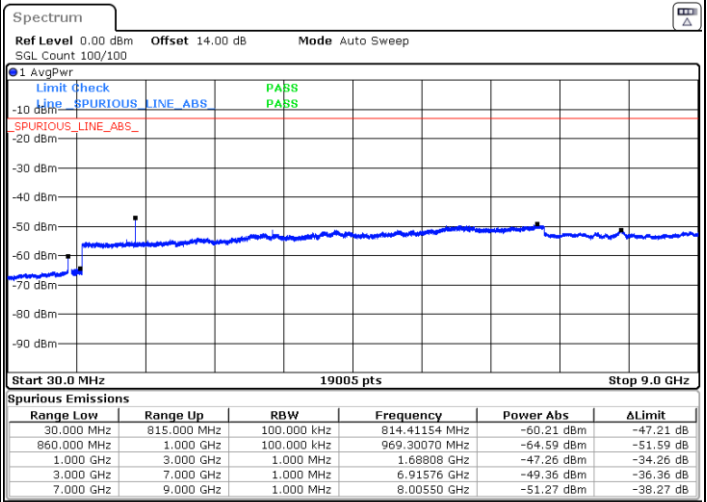

Date: 16.MAR.2023 17:02:29

LTE Band 5B / 10MHz+5MHz

16QAM

Highest Channel / 1RB0 and 1RB24

Highest Channel / 1RB49 and 1RB0

Date: 16.MAR.2023 17:36:21

Date: 16.MAR.2023 17:33:08

Highest Channel / FullRB

N/A

Date: 16.MAR.2023 17:39:34

LTE Band 5B / 10MHz+10MHz

16QAM

Lowest Channel / 1RB0 and 1RB49

Lowest Channel / 1RB49 and 1RB0

Date: 16.MAR.2023 19:14:30

Date: 16.MAR.2023 19:11:18