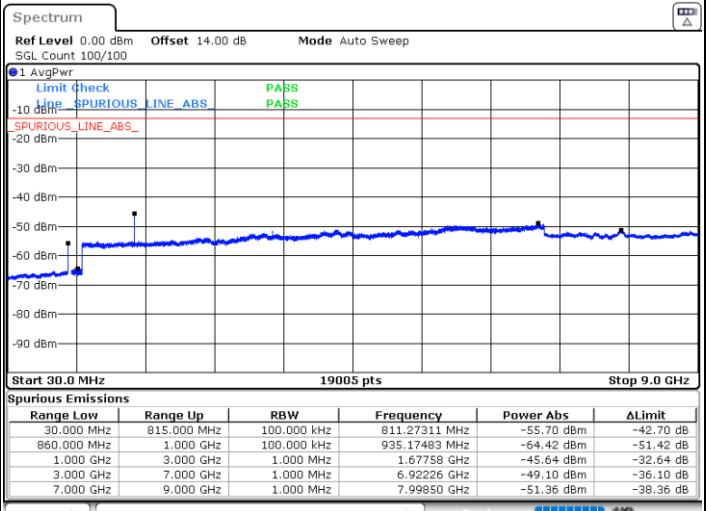

LTE Band 5B / 10MHz+5MHz

QPSK

Lowest Channel / 1RB0 and 1RB24

Lowest Channel / 1RB49 and 1RB0

Date: 16.MAR.2023 16:51:57

Date: 16.MAR.2023 16:50:53

Lowest Channel / FullIRB

N/A

Date: 16.MAR.2023 16:57:19

LTE Band 5B / 10MHz+5MHz

QPSK

Middle Channel / 1RB0 and 1RB24

Middle Channel / 1RB49 and 1RB0

Date: 16.MAR.2023 17:06:47

Date: 16.MAR.2023 17:07:51

Middle Channel / FullIRB

N/A

Date: 16.MAR.2023 17:01:25

LTE Band 5B / 10MHz+5MHz

QPSK

Highest Channel / 1RB0 and 1RB24

Highest Channel / 1RB49 and 1RB0

Date: 16.MAR.2023 17:37:25

Date: 16.MAR.2023 17:32:04

Highest Channel / FullIRB

N/A

Date: 16.MAR.2023 17:38:30

LTE Band 5B / 10MHz+10MHz

QPSK

Lowest Channel / 1RB0 and 1RB49

Lowest Channel / 1RB49 and 1RB0

Date: 16.MAR.2023 19:13:26