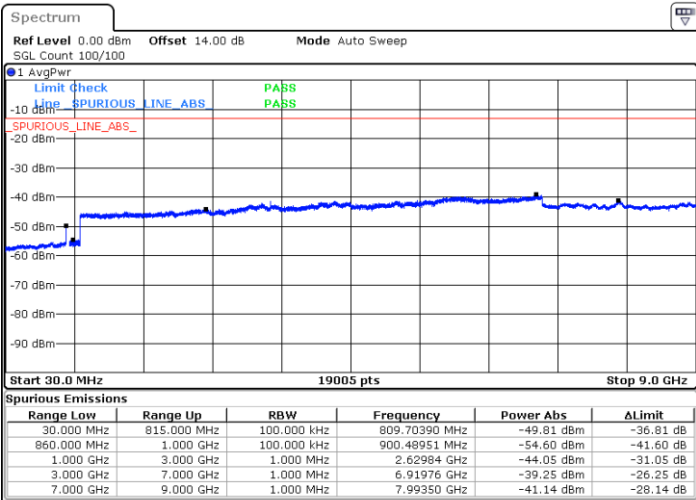

Date: 16.MAR.2023 19:28:14

Date: 16.MAR.2023 19:29:18

Middle Channel / FullIRB

N/A

Date: 16.MAR.2023 19:22:52

LTE Band 5B / 10MHz+10MHz

QPSK

Highest Channel / 1RB0 and 1RB49

Highest Channel / 1RB49 and 1RB0

Date: 16.MAR.2023 19:58:56

Date: 16.MAR.2023 19:53:33

Highest Channel / FullRB

N/A

Date: 16.MAR.2023 20:00:01

LTE Band 5B / 3MHz+5MHz

16QAM

Lowest Channel / 1RB0 and 1RB24

Lowest Channel / 1RB14 and 1RB0

Date: 14.MAR.2023 22:11:43

Date: 14.MAR.2023 22:07:30

Lowest Channel / FullIRB

N/A

Date: 14.MAR.2023 22:15:57

LTE Band 5B / 3MHz+5MHz