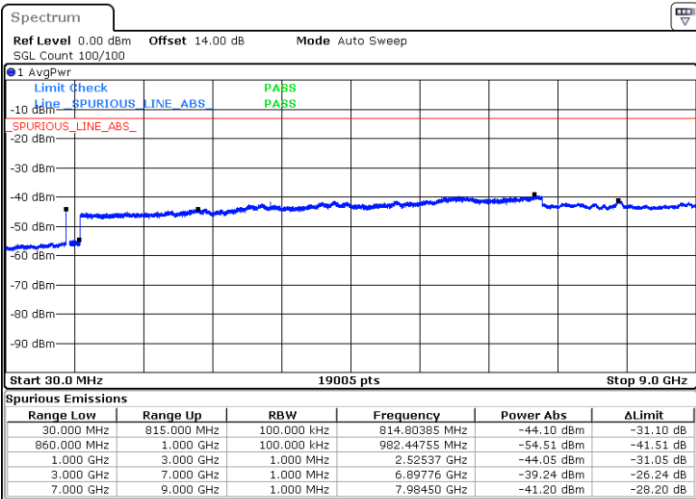

Highest Channel / 1RB49 and 1RB0

Date: 16.MAR.2023 19:58:56

Date: 16.MAR.2023 19:53:33

Highest Channel / FullRB

N/A

Date: 16.MAR.2023 20:00:01

LTE Band 5B / 3MHz+5MHz

16QAM

Lowest Channel / 1RB0 and 1RB24

Lowest Channel / 1RB14 and 1RB0

Date: 14.MAR.2023 22:11:43

Date: 14.MAR.2023 22:07:30

Lowest Channel / FullIRB

N/A

Date: 14.MAR.2023 22:15:57

LTE Band 5B / 3MHz+5MHz

LTE Band 5B / 3MHz+5MHz

16QAM

Highest Channel / 1RB0 and 1RB24

Highest Channel / 1RB14 and 1RB0

Date: 14.MAR.2023 23:01:06

Date: 14.MAR.2023 22:56:54

Highest Channel / FullIRB

N/A