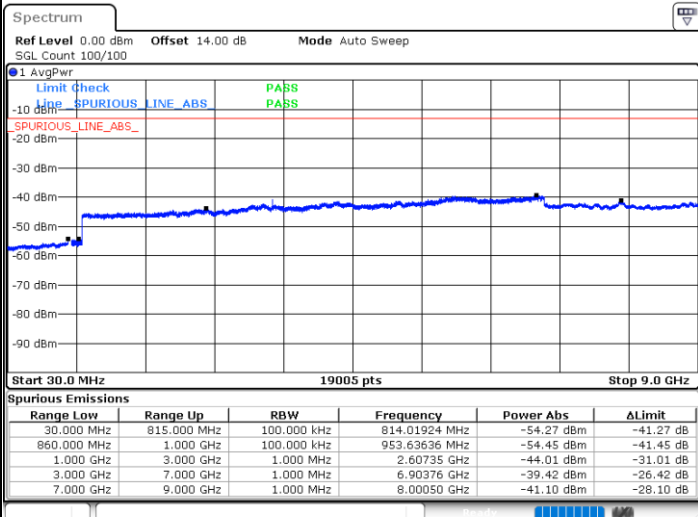

Date: 14.MAR.2023 23:43:09

LTE Band 5B / 5MHz+3MHz

64QAM

Middle Channel / 1RB0 and 1RB14

Middle Channel / 1RB24 and 1RB0

Date: 15.MAR.2023 00:23:28

Date: 15.MAR.2023 00:50:50

Middle Channel / FullIRB

N/A

Date: 15.MAR.2023 00:22:03

LTE Band 5B / 5MHz+3MHz

64QAM

Highest Channel / 1RB0 and 1RB14

Highest Channel / 1RB24 and 1RB0

Date: 15.MAR.2023 01:17:31

Date: 15.MAR.2023 01:16:07

Highest Channel / FullRB

N/A

Date: 15.MAR.2023 01:24:33

LTE Band 5B / 5MHz+10MHz

64QAM

Lowest Channel / 1RB0 and 1RB49

Lowest Channel / 1RB24 and 1RB0

Date: 16.MAR.2023 01:52:55