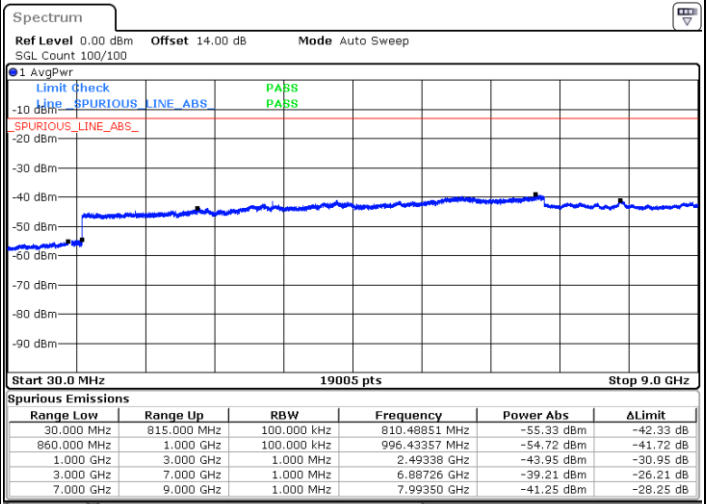

Lowest Channel / 1RB14 and 1RB0

Date: 14.MAR.2023 22:13:08

Date: 14.MAR.2023 22:06:06

Lowest Channel / FullIRB

N/A

Date: 14.MAR.2023 22:14:33

LTE Band 5B / 3MHz+5MHz

64QAM

MiddleChannel / 1RB0 and 1RB24

Middle Channel / 1RB14 and 1RB0

Date: 14.MAR.2023 22:26:02

Date: 14.MAR.2023 22:33:04

Middle Channel / FullIRB

N/A

Date: 14.MAR.2023 22:24:38

LTE Band 5B / 3MHz+5MHz

64QAM

Highest Channel / 1RB0 and 1RB24

Highest Channel / 1RB14 and 1RB0

Date: 14.MAR.2023 22:59:42

Date: 14.MAR.2023 22:58:18

Highest Channel / FullRB

N/A

Date: 14.MAR.2023 23:06:43

LTE Band 5B / 5MHz+3MHz

64QAM

Lowest Channel / 1RB0 and 1RB14

Lowest Channel / 1RB24 and 1RB0

Date: 14.MAR.2023 23:41:44

Date: 14.MAR.2023 23:34:44

Lowest Channel / FullIRB

N/A