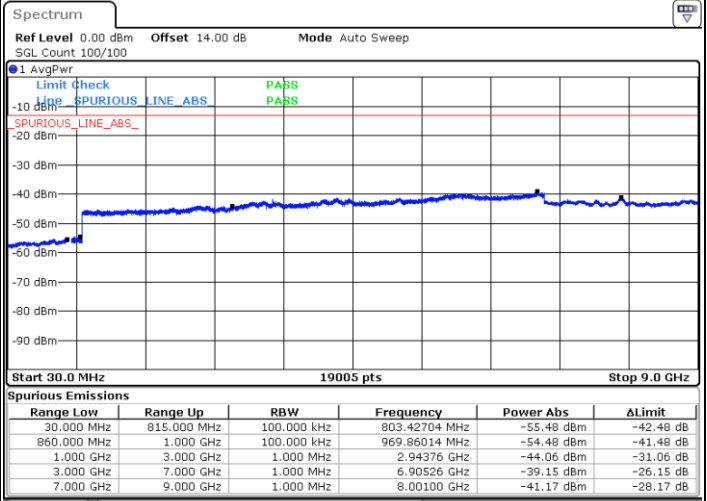

N/A

Date: 14.MAR.2023 23:44:33

LTE Band 5B / 5MHz+3MHz

16QAM

Middle Channel / 1RB0 and 1RB14

Middle Channel / 1RB24 and 1RB0

Date: 15.MAR.2023 00:24:52

Date: 15.MAR.2023 00:49:25

Middle Channel / FullIRB

N/A

Date: 15.MAR.2023 00:20:39

LTE Band 5B / 5MHz+3MHz

16QAM

Highest Channel / 1RB0 and 1RB14

Highest Channel / 1RB24 and 1RB0

Date: 15.MAR.2023 01:18:56

Date: 15.MAR.2023 01:14:42

Highest Channel / FullIRB

N/A

Date: 15.MAR.2023 01:23:09

LTE Band 5B / 5MHz+10MHz

16QAM

Lowest Channel / 1RB0 and 1RB49

Lowest Channel / 1RB24 and 1RB0

Date: 16.MAR.2023 01:51:35

Date: 16.MAR.2023 01:47:37

Lowest Channel / FullIRB

N/A

Date: 16.MAR.2023 01:55:34

LTE Band 5B / 5MHz+10MHz

16QAM

Middle Channel / 1RB0 and 1RB49