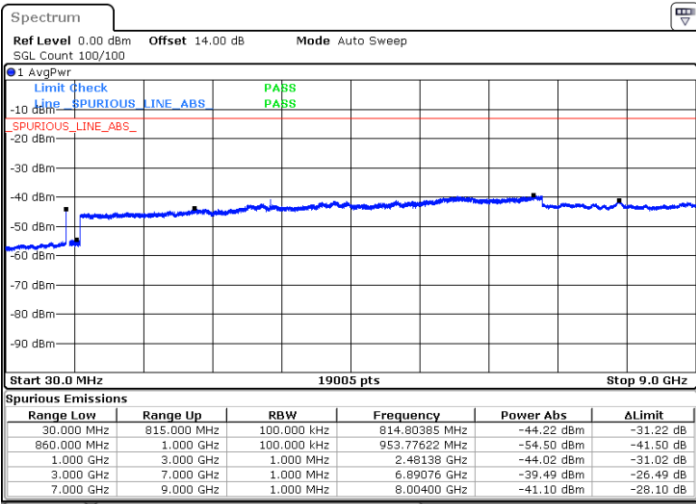

Date: 16.MAR.2023 19:57:52

Date: 16.MAR.2023 19:54:38

Highest Channel / FullIRB

N/A

Date: 16.MAR.2023 20:01:05

LTE Band 5B / 3MHz+5MHz

64QAM

Lowest Channel / 1RB0 and 1RB24

Lowest Channel / 1RB14 and 1RB0

Date: 14.MAR.2023 22:13:08

Date: 14.MAR.2023 22:06:06

Lowest Channel / FullIRB

N/A

Date: 14.MAR.2023 22:14:33

LTE Band 5B / 3MHz+5MHz

64QAM

MiddleChannel / 1RB0 and 1RB24

Middle Channel / 1RB14 and 1RB0

Date: 14.MAR.2023 22:26:02

Date: 14.MAR.2023 22:33:04

Middle Channel / FullIRB

N/A

Date: 14.MAR.2023 22:24:38

LTE Band 5B / 3MHz+5MHz