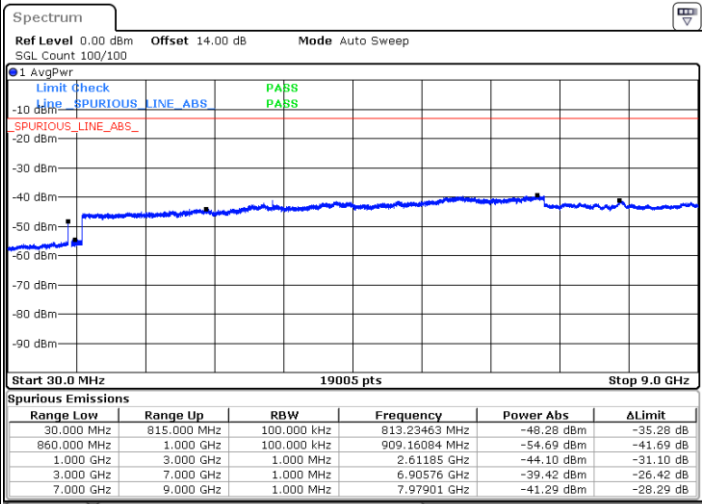

Date: 16.MAR.2023 19:30:22

Middle Channel / FullIRB

N/A

Date: 16.MAR.2023 19:23:56

LTE Band 5B / 10MHz+10MHz

16QAM

Highest Channel / 1RB0 and 1RB49

Highest Channel / 1RB49 and 1RB0

Date: 16.MAR.2023 19:57:52

Date: 16.MAR.2023 19:54:38

Highest Channel / FullIRB

N/A

Date: 16.MAR.2023 20:01:05

LTE Band 5B / 3MHz+5MHz

64QAM

Lowest Channel / 1RB0 and 1RB24

Lowest Channel / 1RB14 and 1RB0

Date: 14.MAR.2023 22:13:08

Date: 14.MAR.2023 22:06:06

Lowest Channel / FullIRB

N/A

Date: 14.MAR.2023 22:14:33

LTE Band 5B / 3MHz+5MHz

64QAM

MiddleChannel / 1RB0 and 1RB24

Middle Channel / 1RB14 and 1RB0

Date: 14.MAR.2023 22:26:02

Date: 14.MAR.2023 22:33:04

Middle Channel / FullIRB

N/A

Date: 14.MAR.2023 22:24:38

LTE Band 5B / 3MHz+5MHz