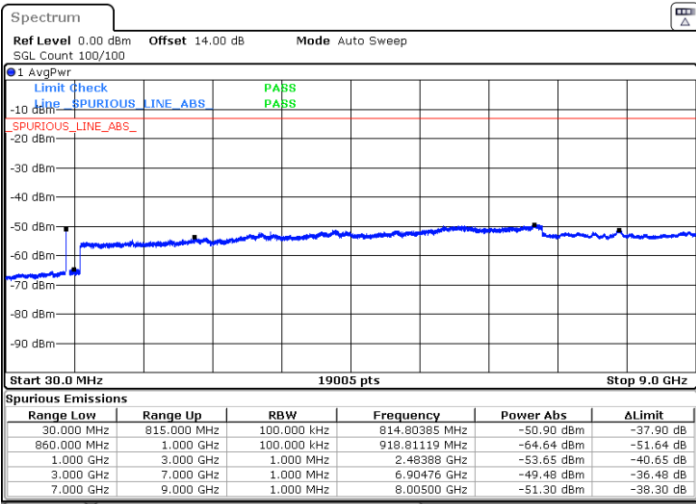

LTE Band 5B / 10MHz+5MHz

16QAM

Middle Channel / 1RB0 and 1RB24

Middle Channel / 1RB49 and 1RB0

Date: 16.MAR.2023 17:05:42

Date: 16.MAR.2023 17:08:55

Middle Channel / FullIRB

N/A

Date: 16.MAR.2023 17:02:29

LTE Band 5B / 10MHz+5MHz

16QAM

Highest Channel / 1RB0 and 1RB24

Highest Channel / 1RB49 and 1RB0

Date: 16.MAR.2023 17:36:21

Date: 16.MAR.2023 17:33:08

Highest Channel / FullRB