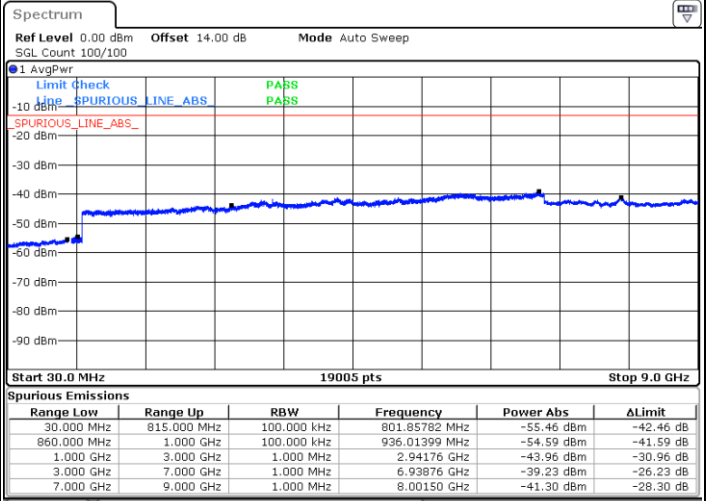

LTE Band 5B / 3MHz+5MHz

16QAM

MiddleChannel / 1RB0 and 1RB24

Middle Channel / 1RB14 and 1RB0

Date: 14.MAR.2023 22:27:27

Date: 14.MAR.2023 22:31:40