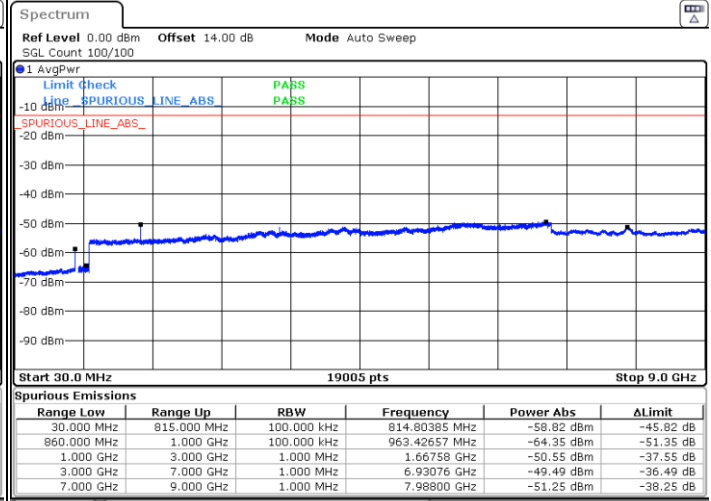

Date: 16.MAR.2023 01:46:18

Lowest Channel / FullIRB

N/A

Date: 16.MAR.2023 01:54:15

LTE Band 5B / 5MHz+10MHz

64QAM

Middle Channel / 1RB0 and 1RB49

Middle Channel / 1RB24 and 1RB0

Date: 16.MAR.2023 02:05:13

Date: 16.MAR.2023 02:11:48

Middle Channel / FullIRB

N/A

Date: 16.MAR.2023 02:03:53

LTE Band 5B / 5MHz+10MHz

64QAM

Highest Channel / 1RB0 and 1RB49

Highest Channel / 1RB24 and 1RB0

Date: 16.MAR.2023 02:38:08

Date: 16.MAR.2023 02:36:49

Highest Channel / FullIRB

N/A

Date: 16.MAR.2023 02:44:45

LTE Band 5B / 10MHz+5MHz

64QAM

Lowest Channel / 1RB0 and 1RB24

Lowest Channel / 1RB49 and 1RB0

Date: 16.MAR.2023 16:54:06

Date: 16.MAR.2023 16:48:45

Lowest Channel / FullIRB

N/A

Date: 16.MAR.2023 16:55:11

LTE Band 5B / 10MHz+5MHz