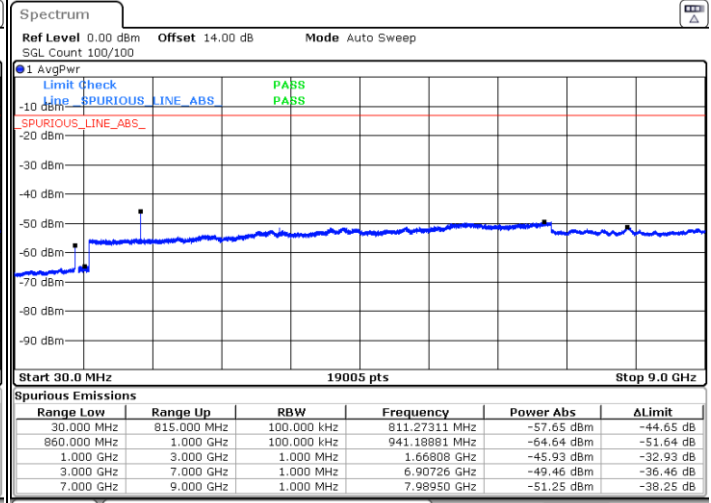

N/A

Date: 16.MAR.2023 17:01:25

LTE Band 5B / 10MHz+5MHz

QPSK

Highest Channel / 1RB0 and 1RB24

Highest Channel / 1RB49 and 1RB0

Date: 16.MAR.2023 17:37:25

Date: 16.MAR.2023 17:32:04

Highest Channel / FullIRB

N/A

Date: 16.MAR.2023 17:38:30

LTE Band 5B / 10MHz+10MHz

QPSK

Lowest Channel / 1RB0 and 1RB49

Lowest Channel / 1RB49 and 1RB0

Date: 16.MAR.2023 19:13:26

Date: 16.MAR.2023 19:12:22

Lowest Channel / FullIRB

N/A

Date: 16.MAR.2023 19:18:47

LTE Band 5B / 10MHz+10MHz

QPSK

Middle Channel / 1RB0 and 1RB49

Middle Channel / 1RB49 and 1RB0

Date: 16.MAR.2023 19:28:14

Date: 16.MAR.2023 19:29:18

Middle Channel / FullIRB

N/A

Date: 16.MAR.2023 19:22:52

LTE Band 5B / 10MHz+10MHz

QPSK

Highest Channel / 1RB0 and 1RB49