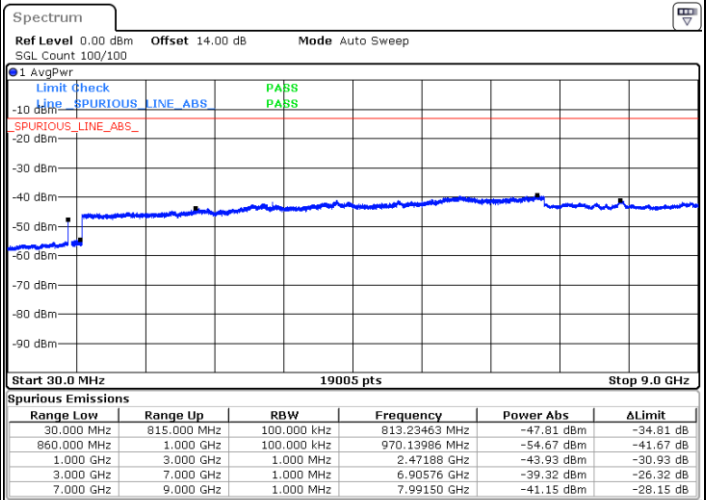

Date: 16.MAR.2023 19:28:14

Date: 16.MAR.2023 19:29:18

Middle Channel / FullIRB

N/A

Date: 16.MAR.2023 19:22:52

LTE Band 5B / 10MHz+10MHz

QPSK

Highest Channel / 1RB0 and 1RB49

Highest Channel / 1RB49 and 1RB0

Date: 16.MAR.2023 19:58:56

Date: 16.MAR.2023 19:53:33

Highest Channel / FullRB

N/A

Date: 16.MAR.2023 20:00:01

LTE Band 5B / 3MHz+5MHz

16QAM

Lowest Channel / 1RB0 and 1RB24

Lowest Channel / 1RB14 and 1RB0

Date: 14.MAR.2023 22:11:43

Date: 14.MAR.2023 22:07:30

Lowest Channel / FullIRB

N/A

Date: 14.MAR.2023 22:15:57

LTE Band 5B / 3MHz+5MHz