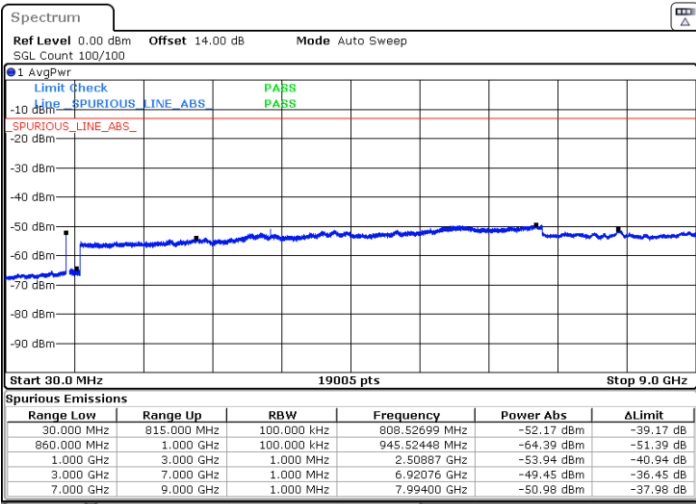

Highest Channel / FullIRB

N/A

Date: 16.MAR.2023 17:38:30

LTE Band 5B / 10MHz+10MHz

QPSK

Lowest Channel / 1RB0 and 1RB49

Lowest Channel / 1RB49 and 1RB0

Date: 16.MAR.2023 19:13:26

Date: 16.MAR.2023 19:12:22

Lowest Channel / FullIRB

N/A

Date: 16.MAR.2023 19:18:47

LTE Band 5B / 10MHz+10MHz

QPSK

Middle Channel / 1RB0 and 1RB49

Middle Channel / 1RB49 and 1RB0

Date: 16.MAR.2023 19:28:14

Date: 16.MAR.2023 19:29:18

Middle Channel / FullIRB

N/A

Date: 16.MAR.2023 19:22:52

LTE Band 5B / 10MHz+10MHz

QPSK

Highest Channel / 1RB0 and 1RB49