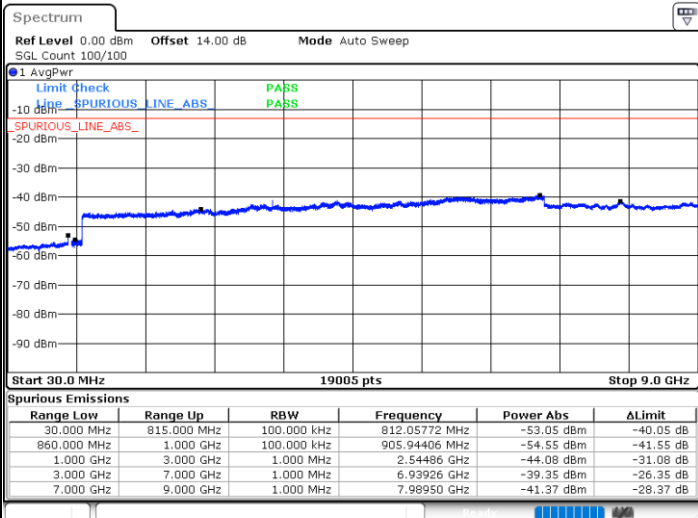

Date: 14.MAR.2023 23:43:09

LTE Band 5B / 5MHz+3MHz

64QAM

Middle Channel / 1RB0 and 1RB14

Middle Channel / 1RB24 and 1RB0

Date: 15.MAR.2023 00:23:28

Date: 15.MAR.2023 00:50:50

Middle Channel / FullIRB

N/A

Date: 15.MAR.2023 00:22:03

LTE Band 5B / 5MHz+3MHz

64QAM

Highest Channel / 1RB0 and 1RB14

Highest Channel / 1RB24 and 1RB0

Date: 15.MAR.2023 01:17:31

Date: 15.MAR.2023 01:16:07

Highest Channel / FullRB

N/A

Date: 15.MAR.2023 01:24:33

LTE Band 5B / 5MHz+10MHz

64QAM

Lowest Channel / 1RB0 and 1RB49

Lowest Channel / 1RB24 and 1RB0

Date: 16.MAR.2023 01:52:55