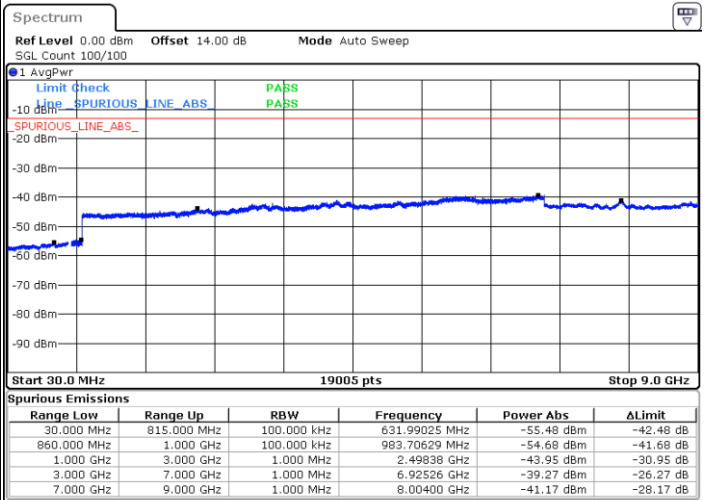

LTE Band 5B / 5MHz+3MHz

64QAM

Lowest Channel / 1RB0 and 1RB14

Lowest Channel / 1RB24 and 1RB0

Date: 14.MAR.2023 23:41:44

Date: 14.MAR.2023 23:34:44

Lowest Channel / FullIRB

N/A

Date: 14.MAR.2023 23:43:09

LTE Band 5B / 5MHz+3MHz

64QAM

Middle Channel / 1RB0 and 1RB14

Middle Channel / 1RB24 and 1RB0

Date: 15.MAR.2023 00:23:28

Date: 15.MAR.2023 00:50:50

Middle Channel / FullIRB

N/A

Date: 15.MAR.2023 00:22:03

LTE Band 5B / 5MHz+3MHz

64QAM

Highest Channel / 1RB0 and 1RB14

Highest Channel / 1RB24 and 1RB0

Date: 15.MAR.2023 01:17:31

Date: 15.MAR.2023 01:16:07

Highest Channel / FullRB

N/A

Date: 15.MAR.2023 01:24:33

LTE Band 5B / 5MHz+10MHz

64QAM

Lowest Channel / 1RB0 and 1RB49

Lowest Channel / 1RB24 and 1RB0

Date: 16.MAR.2023 01:52:55