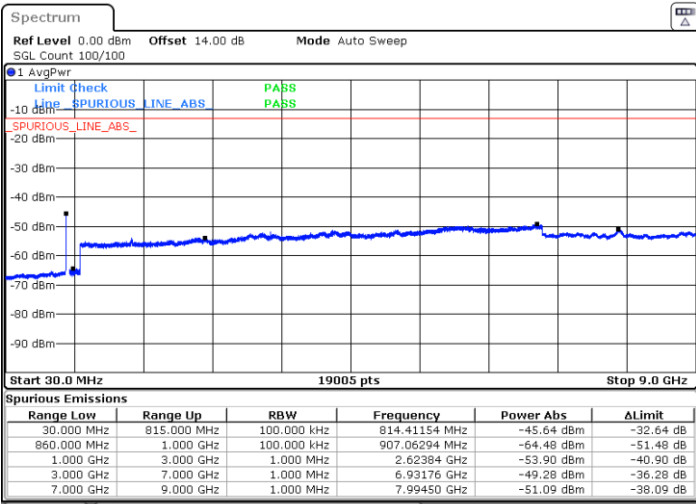

LTE Band 5B / 10MHz+5MHz

QPSK

Lowest Channel / 1RB0 and 1RB24

Lowest Channel / 1RB49 and 1RB0

Date: 16.MAR.2023 16:51:57

Date: 16.MAR.2023 16:50:53

Lowest Channel / FullIRB

N/A

Date: 16.MAR.2023 16:57:19

LTE Band 5B / 10MHz+5MHz

QPSK

Middle Channel / 1RB0 and 1RB24

Middle Channel / 1RB49 and 1RB0

Date: 16.MAR.2023 17:06:47

Date: 16.MAR.2023 17:07:51

Middle Channel / FullIRB

N/A

Date: 16.MAR.2023 17:01:25

LTE Band 5B / 10MHz+5MHz

QPSK

Highest Channel / 1RB0 and 1RB24

Highest Channel / 1RB49 and 1RB0

Date: 16.MAR.2023 17:37:25

Date: 16.MAR.2023 17:32:04