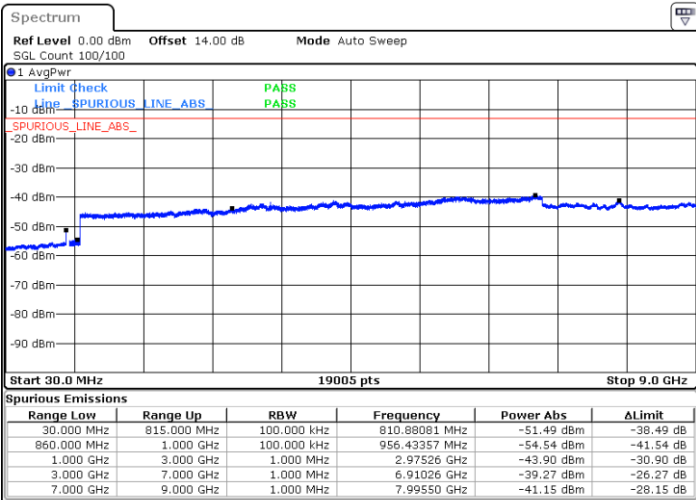

LTE Band 5B / 5MHz+3MHz

64QAM

Lowest Channel / 1RB0 and 1RB14

Lowest Channel / 1RB24 and 1RB0

Date: 14.MAR.2023 23:41:44

Date: 14.MAR.2023 23:34:44

Lowest Channel / FullIRB

N/A

Date: 14.MAR.2023 23:43:09

LTE Band 5B / 5MHz+3MHz

64QAM

Middle Channel / 1RB0 and 1RB14

Middle Channel / 1RB24 and 1RB0

Date: 15.MAR.2023 00:23:28

Date: 15.MAR.2023 00:50:50

Middle Channel / FullIRB

N/A

Date: 15.MAR.2023 00:22:03

LTE Band 5B / 5MHz+3MHz

64QAM

Highest Channel / 1RB0 and 1RB14

Highest Channel / 1RB24 and 1RB0

Date: 15.MAR.2023 01:17:31

Date: 15.MAR.2023 01:16:07

Highest Channel / FullRB

N/A

Date: 15.MAR.2023 01:24:33

LTE Band 5B / 5MHz+10MHz

64QAM

Lowest Channel / 1RB0 and 1RB49

Lowest Channel / 1RB24 and 1RB0

Date: 16.MAR.2023 01:52:55