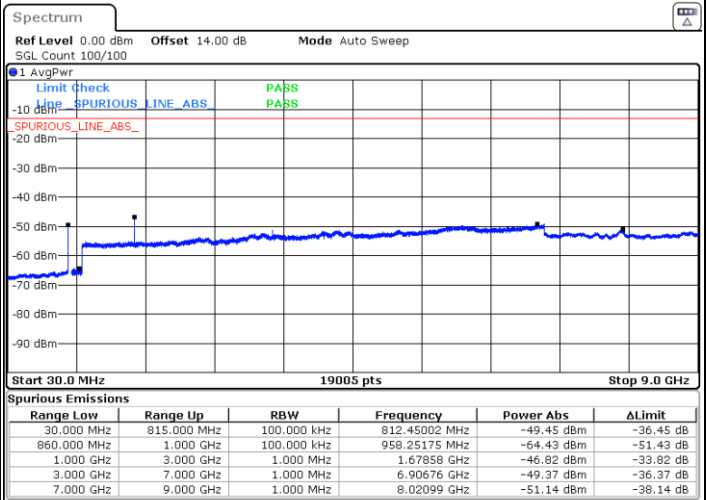

Lowest Channel / FullIRB

N/A

Date: 16.MAR.2023 19:17:43

LTE Band 5B / 10MHz+10MHz

16QAM

Middle Channel / 1RB0 and 1RB49

Middle Channel / 1RB49 and 1RB0

Date: 16.MAR.2023 19:27:10

Date: 16.MAR.2023 19:30:22

Middle Channel / FullIRB

N/A

Date: 16.MAR.2023 19:23:56

LTE Band 5B / 10MHz+10MHz

16QAM

Highest Channel / 1RB0 and 1RB49

Highest Channel / 1RB49 and 1RB0

Date: 16.MAR.2023 19:57:52

Date: 16.MAR.2023 19:54:38

Highest Channel / FullIRB

N/A

Date: 16.MAR.2023 20:01:05

LTE Band 5B / 3MHz+5MHz

64QAM

Lowest Channel / 1RB0 and 1RB24

Lowest Channel / 1RB14 and 1RB0

Date: 14.MAR.2023 22:13:08

Date: 14.MAR.2023 22:06:06

Lowest Channel / FullIRB

N/A

Date: 14.MAR.2023 22:14:33

LTE Band 5B / 3MHz+5MHz

64QAM