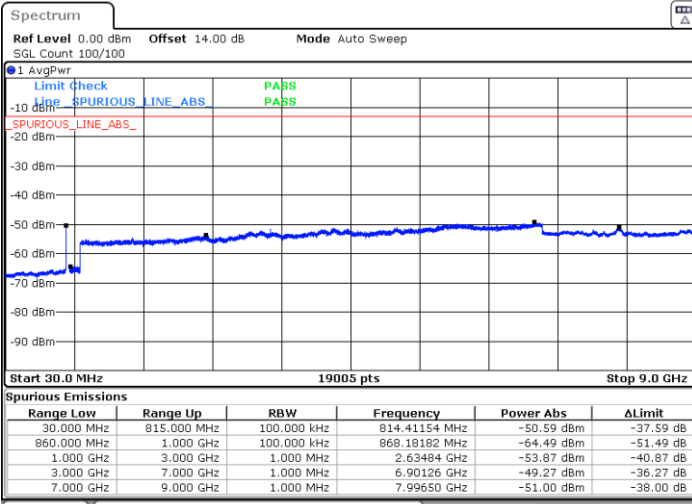

Highest Channel / 1RB24 and 1RB0

Date: 16.MAR.2023 02:38:08

Date: 16.MAR.2023 02:36:49

Highest Channel / FullIRB

N/A

Date: 16.MAR.2023 02:44:45

LTE Band 5B / 10MHz+5MHz

64QAM

Lowest Channel / 1RB0 and 1RB24

Lowest Channel / 1RB49 and 1RB0

Date: 16.MAR.2023 16:54:06

Date: 16.MAR.2023 16:48:45

Lowest Channel / FullIRB

N/A

Date: 16.MAR.2023 16:55:11

LTE Band 5B / 10MHz+5MHz

64QAM

Middle Channel / 1RB0 and 1RB24

Middle Channel / 1RB49 and 1RB0

Date: 16.MAR.2023 17:04:38

Date: 16.MAR.2023 17:09:59

Middle Channel / FullIRB

N/A

Date: 16.MAR.2023 17:03:33