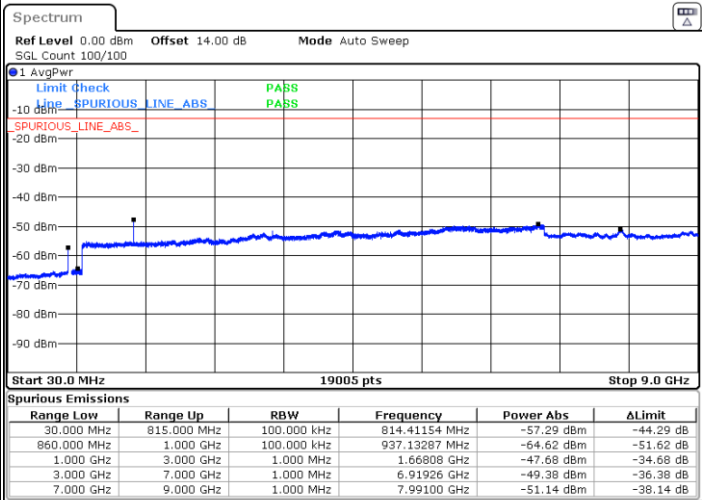

Highest Channel / 1RB0 and 1RB49

Highest Channel / 1RB24 and 1RB0

Date: 16.MAR.2023 02:39:28

Date: 16.MAR.2023 02:35:30

Highest Channel / FullRB

N/A

Date: 16.MAR.2023 02:43:26

LTE Band 5B / 10MHz+5MHz

16QAM

Lowest Channel / 1RB0 and 1RB24

Lowest Channel / 1RB49 and 1RB0

Date: 16.MAR.2023 16:53:02

Date: 16.MAR.2023 16:49:49

Lowest Channel / FullIRB

N/A

Date: 16.MAR.2023 16:56:15