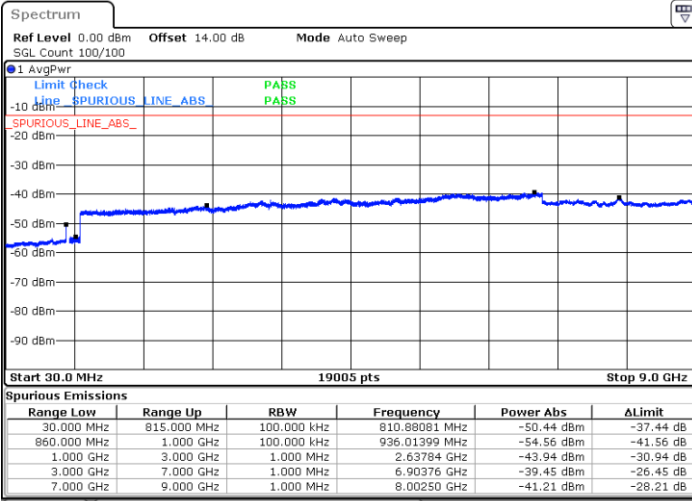

LTE Band 5B / 3MHz+5MHz

16QAM

MiddleChannel / 1RB0 and 1RB24

Middle Channel / 1RB14 and 1RB0

Date: 14.MAR.2023 22:27:27

Date: 14.MAR.2023 22:31:40