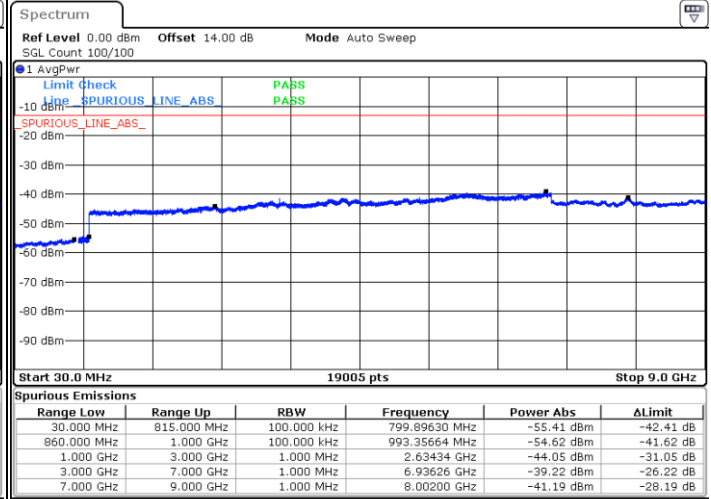

Date: 16.MAR.2023 19:57:52

Date: 16.MAR.2023 19:54:38

Highest Channel / FullIRB

N/A

Date: 16.MAR.2023 20:01:05

LTE Band 5B / 3MHz+5MHz

64QAM

Lowest Channel / 1RB0 and 1RB24

Lowest Channel / 1RB14 and 1RB0

Date: 14.MAR.2023 22:13:08

Date: 14.MAR.2023 22:06:06

Lowest Channel / FullIRB

N/A

Date: 14.MAR.2023 22:14:33

LTE Band 5B / 3MHz+5MHz

64QAM

MiddleChannel / 1RB0 and 1RB24

Middle Channel / 1RB14 and 1RB0

Date: 14.MAR.2023 22:26:02

Date: 14.MAR.2023 22:33:04

Middle Channel / FullIRB

N/A

Date: 14.MAR.2023 22:24:38

LTE Band 5B / 3MHz+5MHz