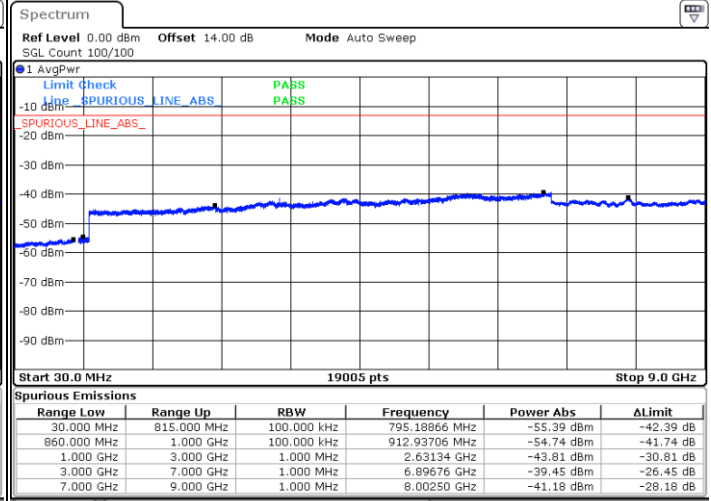

LTE Band 5B / 3MHz+5MHz

16QAM

Highest Channel / 1RB0 and 1RB24

Highest Channel / 1RB14 and 1RB0

Date: 14.MAR.2023 23:01:06

Date: 14.MAR.2023 22:56:54

Highest Channel / FullIRB

N/A

Date: 14.MAR.2023 23:05:19

LTE Band 5B / 5MHz+3MHz

16QAM

Lowest Channel / 1RB0 and 1RB14

Lowest Channel / 1RB24 and 1RB0

Date: 14.MAR.2023 23:40:20

Date: 14.MAR.2023 23:36:08

Lowest Channel / FullIRB