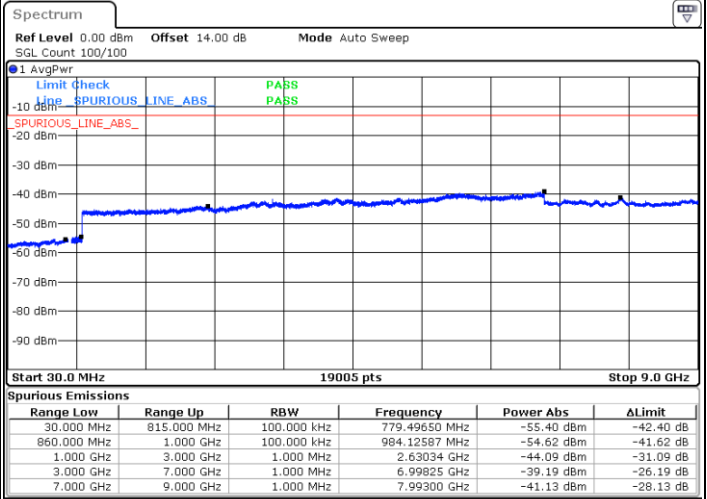

Date: 14.MAR.2023 23:05:19

LTE Band 5B / 5MHz+3MHz

16QAM

Lowest Channel / 1RB0 and 1RB14

Lowest Channel / 1RB24 and 1RB0

Date: 14.MAR.2023 23:40:20

Date: 14.MAR.2023 23:36:08

Lowest Channel / FullIRB

N/A

Date: 14.MAR.2023 23:44:33

LTE Band 5B / 5MHz+3MHz

16QAM

Middle Channel / 1RB0 and 1RB14

Middle Channel / 1RB24 and 1RB0

Date: 15.MAR.2023 00:24:52

Date: 15.MAR.2023 00:49:25

Middle Channel / FullIRB

N/A

Date: 15.MAR.2023 00:20:39

LTE Band 5B / 5MHz+3MHz

16QAM

Highest Channel / 1RB0 and 1RB14

Highest Channel / 1RB24 and 1RB0

Date: 15.MAR.2023 01:18:56

Date: 15.MAR.2023 01:14:42

Highest Channel / FullIRB

N/A

Date: 15.MAR.2023 01:23:09

LTE Band 5B / 5MHz+10MHz

16QAM

Lowest Channel / 1RB0 and 1RB49

Lowest Channel / 1RB24 and 1RB0