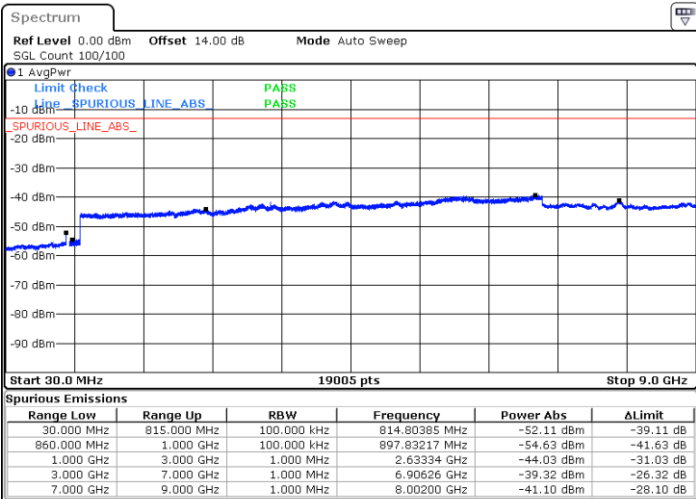

LTE Band 5B / 5MHz+3MHz

64QAM

Lowest Channel / 1RB0 and 1RB14

Lowest Channel / 1RB24 and 1RB0

Date: 14.MAR.2023 23:41:44

Date: 14.MAR.2023 23:34:44

Lowest Channel / FullIRB

N/A

Date: 14.MAR.2023 23:43:09

LTE Band 5B / 5MHz+3MHz

64QAM

Middle Channel / 1RB0 and 1RB14

Middle Channel / 1RB24 and 1RB0

Date: 15.MAR.2023 00:23:28

Date: 15.MAR.2023 00:50:50

Middle Channel / FullIRB

N/A

Date: 15.MAR.2023 00:22:03

LTE Band 5B / 5MHz+3MHz

64QAM

Highest Channel / 1RB0 and 1RB14

Highest Channel / 1RB24 and 1RB0

Date: 15.MAR.2023 01:17:31

Date: 15.MAR.2023 01:16:07

Highest Channel / FullRB

N/A

Date: 15.MAR.2023 01:24:33

LTE Band 5B / 5MHz+10MHz

64QAM

Lowest Channel / 1RB0 and 1RB49

Lowest Channel / 1RB24 and 1RB0

Date: 16.MAR.2023 01:52:55