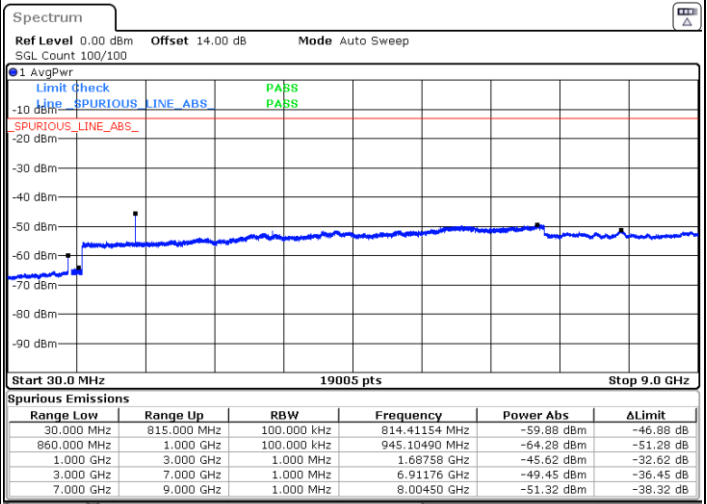

Date: 16.MAR.2023 16:57:19

LTE Band 5B / 10MHz+5MHz

QPSK

Middle Channel / 1RB0 and 1RB24

Middle Channel / 1RB49 and 1RB0

Date: 16.MAR.2023 17:06:47

Date: 16.MAR.2023 17:07:51

Middle Channel / FullIRB

N/A

Date: 16.MAR.2023 17:01:25

LTE Band 5B / 10MHz+5MHz

QPSK

Highest Channel / 1RB0 and 1RB24

Highest Channel / 1RB49 and 1RB0

Date: 16.MAR.2023 17:37:25

Date: 16.MAR.2023 17:32:04

Highest Channel / FullIRB

N/A

Date: 16.MAR.2023 17:38:30

LTE Band 5B / 10MHz+10MHz

QPSK

Lowest Channel / 1RB0 and 1RB49

Lowest Channel / 1RB49 and 1RB0

Date: 16.MAR.2023 19:13:26

Date: 16.MAR.2023 19:12:22

Lowest Channel / FullIRB

N/A

Date: 16.MAR.2023 19:18:47

LTE Band 5B / 10MHz+10MHz

QPSK

Middle Channel / 1RB0 and 1RB49

Middle Channel / 1RB49 and 1RB0