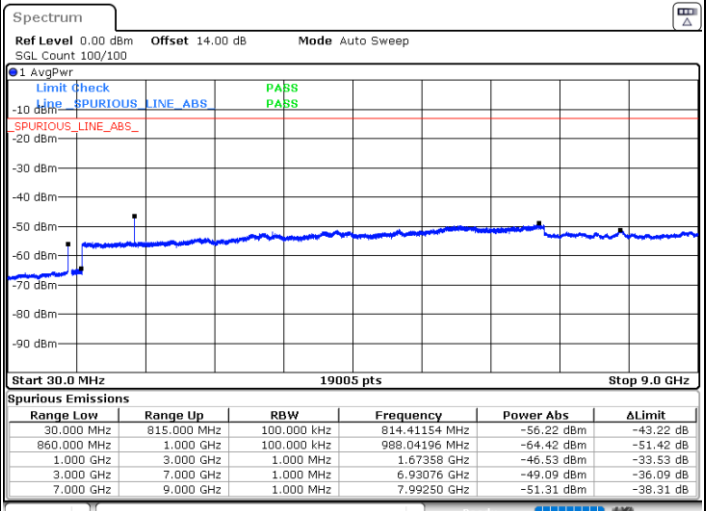

N/A

Date: 16.MAR.2023 17:39:34

LTE Band 5B / 10MHz+10MHz

16QAM

Lowest Channel / 1RB0 and 1RB49

Lowest Channel / 1RB49 and 1RB0

Date: 16.MAR.2023 19:14:30

Date: 16.MAR.2023 19:11:18

Lowest Channel / FullIRB

N/A

Date: 16.MAR.2023 19:17:43

LTE Band 5B / 10MHz+10MHz

16QAM

Middle Channel / 1RB0 and 1RB49

Middle Channel / 1RB49 and 1RB0

Date: 16.MAR.2023 19:27:10

Date: 16.MAR.2023 19:30:22

Middle Channel / FullIRB

N/A

Date: 16.MAR.2023 19:23:56

LTE Band 5B / 10MHz+10MHz

16QAM

Highest Channel / 1RB0 and 1RB49

Highest Channel / 1RB49 and 1RB0

Date: 16.MAR.2023 19:57:52

Date: 16.MAR.2023 19:54:38

Highest Channel / FullIRB

N/A

Date: 16.MAR.2023 20:01:05

LTE Band 5B / 3MHz+5MHz

64QAM

Lowest Channel / 1RB0 and 1RB24