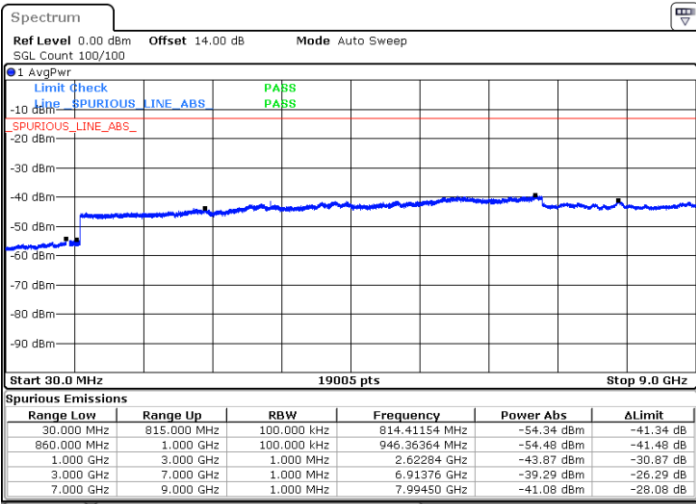

MiddleChannel / 1RB0 and 1RB24

Middle Channel / 1RB14 and 1RB0

Date: 14.MAR.2023 22:26:02

Date: 14.MAR.2023 22:33:04

Middle Channel / FullIRB

N/A

Date: 14.MAR.2023 22:24:38

LTE Band 5B / 3MHz+5MHz

64QAM

Highest Channel / 1RB0 and 1RB24

Highest Channel / 1RB14 and 1RB0

Date: 14.MAR.2023 22:59:42

Date: 14.MAR.2023 22:58:18

Highest Channel / FullRB

N/A

Date: 14.MAR.2023 23:06:43

LTE Band 5B / 5MHz+3MHz

64QAM

Lowest Channel / 1RB0 and 1RB14

Lowest Channel / 1RB24 and 1RB0

Date: 14.MAR.2023 23:41:44

Date: 14.MAR.2023 23:34:44

Lowest Channel / FullIRB

N/A