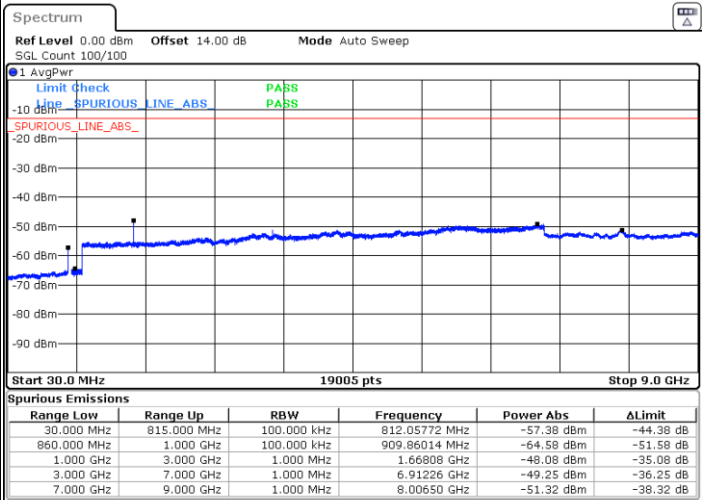

Date: 16.MAR.2023 17:02:29

LTE Band 5B / 10MHz+5MHz

16QAM

Highest Channel / 1RB0 and 1RB24

Highest Channel / 1RB49 and 1RB0

Date: 16.MAR.2023 17:36:21

Date: 16.MAR.2023 17:33:08

Highest Channel / FullRB

N/A

Date: 16.MAR.2023 17:39:34

LTE Band 5B / 10MHz+10MHz

16QAM

Lowest Channel / 1RB0 and 1RB49

Lowest Channel / 1RB49 and 1RB0

Date: 16.MAR.2023 19:14:30

Date: 16.MAR.2023 19:11:18

Lowest Channel / FullIRB

N/A

Date: 16.MAR.2023 19:17:43

LTE Band 5B / 10MHz+10MHz

16QAM

Middle Channel / 1RB0 and 1RB49

Middle Channel / 1RB49 and 1RB0

Date: 16.MAR.2023 19:27:10

Date: 16.MAR.2023 19:30:22

Middle Channel / FullIRB

N/A

Date: 16.MAR.2023 19:23:56

LTE Band 5B / 10MHz+10MHz

16QAM

Highest Channel / 1RB0 and 1RB49

Highest Channel / 1RB49 and 1RB0