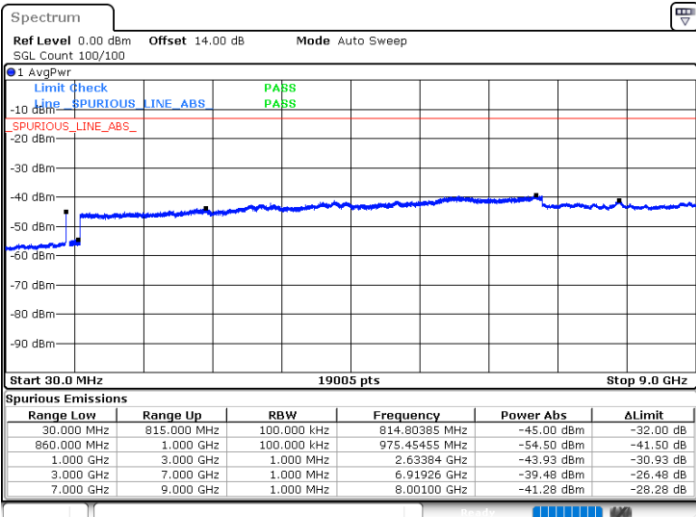

N/A

Date: 15.MAR.2023 00:22:03

LTE Band 5B / 5MHz+3MHz

64QAM

Highest Channel / 1RB0 and 1RB14

Highest Channel / 1RB24 and 1RB0

Date: 15.MAR.2023 01:17:31

Date: 15.MAR.2023 01:16:07

Highest Channel / FullRB

N/A

Date: 15.MAR.2023 01:24:33

LTE Band 5B / 5MHz+10MHz

64QAM

Lowest Channel / 1RB0 and 1RB49

Lowest Channel / 1RB24 and 1RB0

Date: 16.MAR.2023 01:52:55

Date: 16.MAR.2023 01:46:18

Lowest Channel / FullIRB

N/A

Date: 16.MAR.2023 01:54:15

LTE Band 5B / 5MHz+10MHz

64QAM

Middle Channel / 1RB0 and 1RB49

Middle Channel / 1RB24 and 1RB0