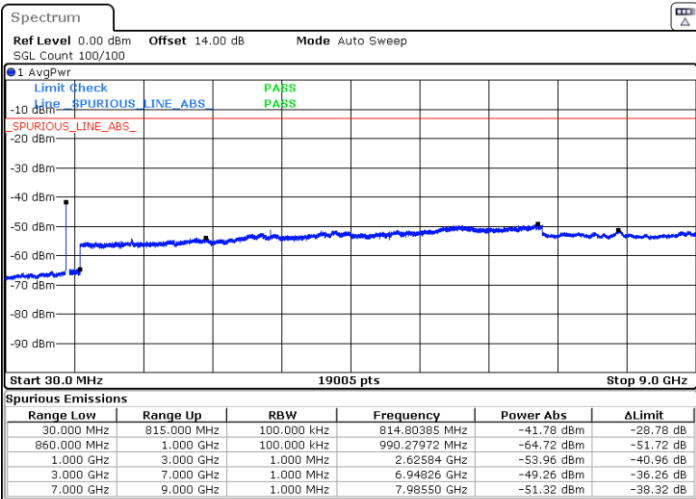

Date: 16.MAR.2023 17:02:29

LTE Band 5B / 10MHz+5MHz

16QAM

Highest Channel / 1RB0 and 1RB24

Highest Channel / 1RB49 and 1RB0

Date: 16.MAR.2023 17:36:21

Date: 16.MAR.2023 17:33:08

Highest Channel / FullRB

N/A

Date: 16.MAR.2023 17:39:34

LTE Band 5B / 10MHz+10MHz

16QAM

Lowest Channel / 1RB0 and 1RB49

Lowest Channel / 1RB49 and 1RB0

Date: 16.MAR.2023 19:14:30

Date: 16.MAR.2023 19:11:18

Lowest Channel / FullIRB

N/A

Date: 16.MAR.2023 19:17:43

LTE Band 5B / 10MHz+10MHz

16QAM

Middle Channel / 1RB0 and 1RB49

Middle Channel / 1RB49 and 1RB0

Date: 16.MAR.2023 19:27:10

Date: 16.MAR.2023 19:30:22

Middle Channel / FullIRB

N/A

Date: 16.MAR.2023 19:23:56

LTE Band 5B / 10MHz+10MHz

16QAM

Highest Channel / 1RB0 and 1RB49

Highest Channel / 1RB49 and 1RB0