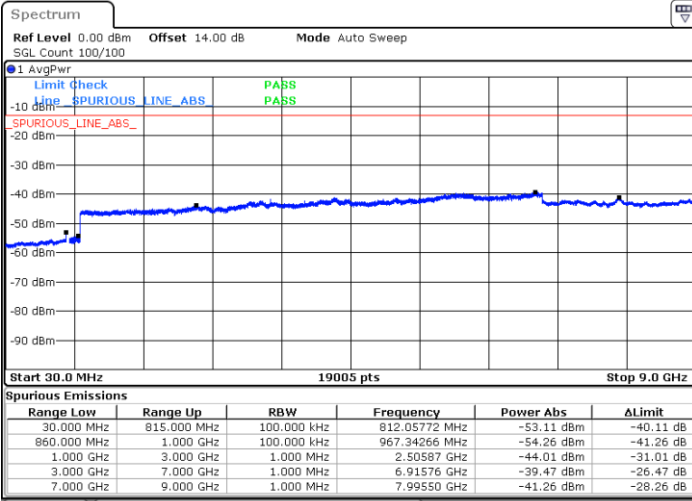

Middle Channel / FullIRB

N/A

Date: 15.MAR.2023 00:20:39

LTE Band 5B / 5MHz+3MHz

16QAM

Highest Channel / 1RB0 and 1RB14

Highest Channel / 1RB24 and 1RB0

Date: 15.MAR.2023 01:18:56

Date: 15.MAR.2023 01:14:42

Highest Channel / FullIRB

N/A

Date: 15.MAR.2023 01:23:09

LTE Band 5B / 5MHz+10MHz

16QAM

Lowest Channel / 1RB0 and 1RB49

Lowest Channel / 1RB24 and 1RB0