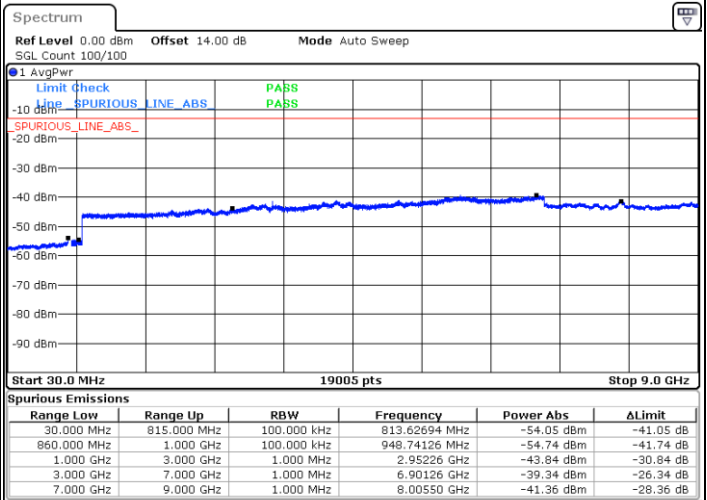

Middle Channel / FullIRB

N/A

Date: 15.MAR.2023 00:20:39

LTE Band 5B / 5MHz+3MHz

16QAM

Highest Channel / 1RB0 and 1RB14

Highest Channel / 1RB24 and 1RB0

Date: 15.MAR.2023 01:18:56

Date: 15.MAR.2023 01:14:42

Highest Channel / FullIRB

N/A

Date: 15.MAR.2023 01:23:09

LTE Band 5B / 5MHz+10MHz

16QAM

Lowest Channel / 1RB0 and 1RB49

Lowest Channel / 1RB24 and 1RB0

Date: 16.MAR.2023 01:51:35

Date: 16.MAR.2023 01:47:37

Lowest Channel / FullIRB

N/A

Date: 16.MAR.2023 01:55:34

LTE Band 5B / 5MHz+10MHz

16QAM

Middle Channel / 1RB0 and 1RB49