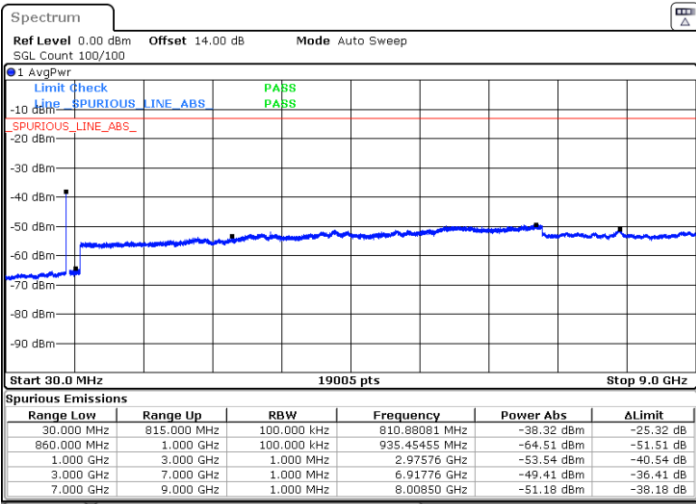

LTE Band 5B / 10MHz+5MHz

QPSK

Lowest Channel / 1RB0 and 1RB24

Lowest Channel / 1RB49 and 1RB0

Date: 16.MAR.2023 16:51:57

Date: 16.MAR.2023 16:50:53

Lowest Channel / FullIRB

N/A

Date: 16.MAR.2023 16:57:19

LTE Band 5B / 10MHz+5MHz

QPSK

Middle Channel / 1RB0 and 1RB24

Middle Channel / 1RB49 and 1RB0

Date: 16.MAR.2023 17:06:47

Date: 16.MAR.2023 17:07:51

Middle Channel / FullIRB

N/A

Date: 16.MAR.2023 17:01:25

LTE Band 5B / 10MHz+5MHz

QPSK

Highest Channel / 1RB0 and 1RB24

Highest Channel / 1RB49 and 1RB0

Date: 16.MAR.2023 17:37:25

Date: 16.MAR.2023 17:32:04