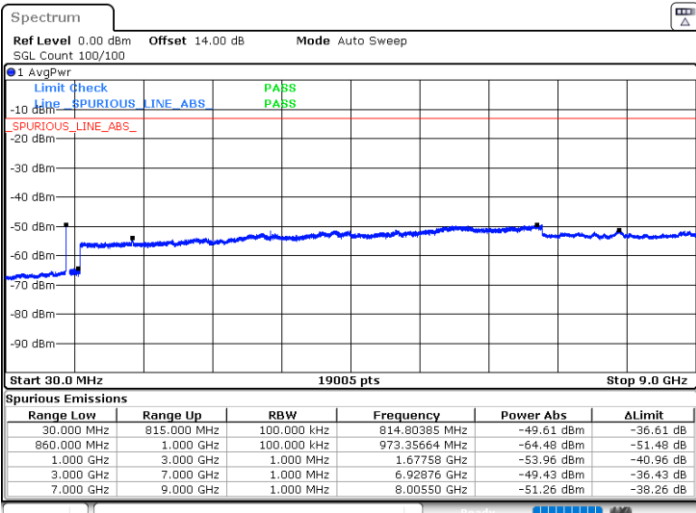

LTE Band 5B / 10MHz+5MHz

QPSK

Lowest Channel / 1RB0 and 1RB24

Lowest Channel / 1RB49 and 1RB0

Date: 16.MAR.2023 16:51:57

Date: 16.MAR.2023 16:50:53

Lowest Channel / FullIRB

N/A

Date: 16.MAR.2023 16:57:19

LTE Band 5B / 10MHz+5MHz

QPSK

Middle Channel / 1RB0 and 1RB24

Middle Channel / 1RB49 and 1RB0

Date: 16.MAR.2023 17:06:47

Date: 16.MAR.2023 17:07:51

Middle Channel / FullIRB

N/A

Date: 16.MAR.2023 17:01:25

LTE Band 5B / 10MHz+5MHz

QPSK

Highest Channel / 1RB0 and 1RB24

Highest Channel / 1RB49 and 1RB0

Date: 16.MAR.2023 17:37:25

Date: 16.MAR.2023 17:32:04

Highest Channel / FullIRB

N/A

Date: 16.MAR.2023 17:38:30

LTE Band 5B / 10MHz+10MHz

QPSK

Lowest Channel / 1RB0 and 1RB49

Lowest Channel / 1RB49 and 1RB0

Date: 16.MAR.2023 19:13:26