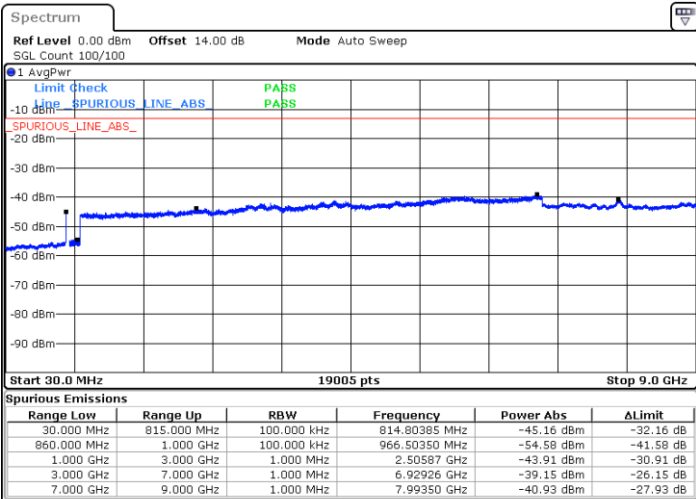

Middle Channel / FullIRB

N/A

Date: 15.MAR.2023 00:20:39

LTE Band 5B / 5MHz+3MHz

16QAM

Highest Channel / 1RB0 and 1RB14

Highest Channel / 1RB24 and 1RB0

Date: 15.MAR.2023 01:18:56

Date: 15.MAR.2023 01:14:42

Highest Channel / FullIRB

N/A

Date: 15.MAR.2023 01:23:09

LTE Band 5B / 5MHz+10MHz

16QAM

Lowest Channel / 1RB0 and 1RB49

Lowest Channel / 1RB24 and 1RB0

Date: 16.MAR.2023 01:51:35

Date: 16.MAR.2023 01:47:37

Lowest Channel / FullIRB

N/A

Date: 16.MAR.2023 01:55:34

LTE Band 5B / 5MHz+10MHz

16QAM

Middle Channel / 1RB0 and 1RB49