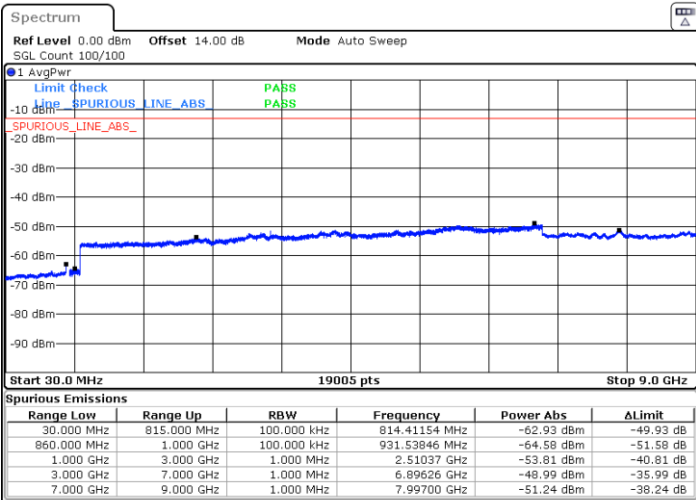

Date: 16.MAR.2023 17:02:29

LTE Band 5B / 10MHz+5MHz

16QAM

Highest Channel / 1RB0 and 1RB24

Highest Channel / 1RB49 and 1RB0

Date: 16.MAR.2023 17:36:21

Date: 16.MAR.2023 17:33:08

Highest Channel / FullRB

N/A

Date: 16.MAR.2023 17:39:34

LTE Band 5B / 10MHz+10MHz

16QAM

Lowest Channel / 1RB0 and 1RB49

Lowest Channel / 1RB49 and 1RB0

Date: 16.MAR.2023 19:14:30

Date: 16.MAR.2023 19:11:18

Lowest Channel / FullIRB

N/A

Date: 16.MAR.2023 19:17:43

LTE Band 5B / 10MHz+10MHz

16QAM

Middle Channel / 1RB0 and 1RB49

Middle Channel / 1RB49 and 1RB0

Date: 16.MAR.2023 19:27:10

Date: 16.MAR.2023 19:30:22

Middle Channel / FullIRB

N/A

Date: 16.MAR.2023 19:23:56

LTE Band 5B / 10MHz+10MHz

16QAM

Highest Channel / 1RB0 and 1RB49

Highest Channel / 1RB49 and 1RB0