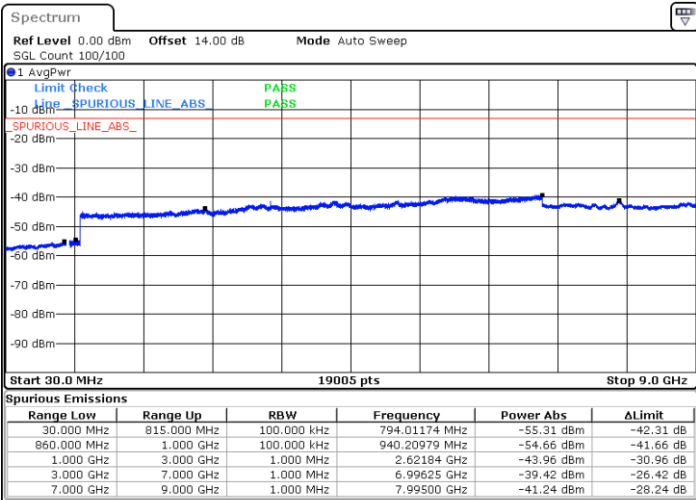

Date: 16.MAR.2023 01:46:18

Lowest Channel / FullIRB

N/A

Date: 16.MAR.2023 01:54:15

LTE Band 5B / 5MHz+10MHz

64QAM

Middle Channel / 1RB0 and 1RB49

Middle Channel / 1RB24 and 1RB0

Date: 16.MAR.2023 02:05:13

Date: 16.MAR.2023 02:11:48

Middle Channel / FullIRB

N/A

Date: 16.MAR.2023 02:03:53

LTE Band 5B / 5MHz+10MHz

64QAM

Highest Channel / 1RB0 and 1RB49

Highest Channel / 1RB24 and 1RB0

Date: 16.MAR.2023 02:38:08

Date: 16.MAR.2023 02:36:49

Highest Channel / FullIRB

N/A

Date: 16.MAR.2023 02:44:45

LTE Band 5B / 10MHz+5MHz

64QAM

Lowest Channel / 1RB0 and 1RB24

Lowest Channel / 1RB49 and 1RB0

Date: 16.MAR.2023 16:54:06

Date: 16.MAR.2023 16:48:45

Lowest Channel / FullIRB

N/A

Date: 16.MAR.2023 16:55:11

LTE Band 5B / 10MHz+5MHz