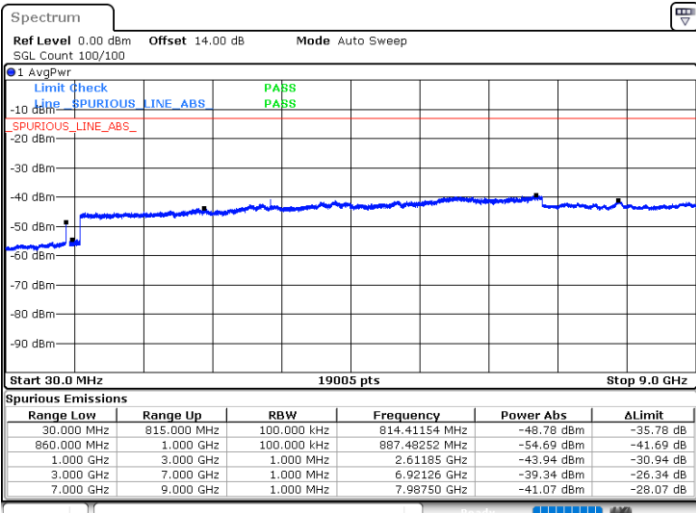

Highest Channel / FullRB

N/A

Date: 15.MAR.2023 01:24:33

LTE Band 5B / 5MHz+10MHz

64QAM

Lowest Channel / 1RB0 and 1RB49

Lowest Channel / 1RB24 and 1RB0

Date: 16.MAR.2023 01:52:55

Date: 16.MAR.2023 01:46:18

Lowest Channel / FullIRB

N/A

Date: 16.MAR.2023 01:54:15

LTE Band 5B / 5MHz+10MHz

64QAM

Middle Channel / 1RB0 and 1RB49

Middle Channel / 1RB24 and 1RB0

Date: 16.MAR.2023 02:05:13

Date: 16.MAR.2023 02:11:48

Middle Channel / FullIRB

N/A

Date: 16.MAR.2023 02:03:53

LTE Band 5B / 5MHz+10MHz

64QAM

Highest Channel / 1RB0 and 1RB49

Highest Channel / 1RB24 and 1RB0

Date: 16.MAR.2023 02:38:08

Date: 16.MAR.2023 02:36:49

Highest Channel / FullIRB

N/A

Date: 16.MAR.2023 02:44:45

LTE Band 5B / 10MHz+5MHz

64QAM