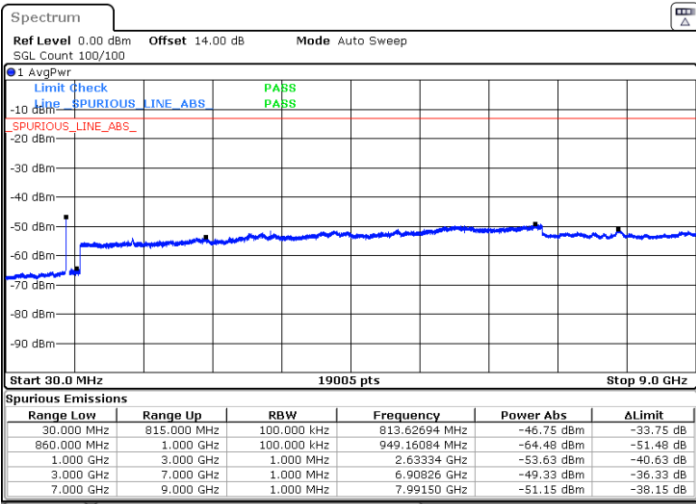

Date: 16.MAR.2023 19:28:14

Date: 16.MAR.2023 19:29:18

Middle Channel / FullIRB

N/A

Date: 16.MAR.2023 19:22:52

LTE Band 5B / 10MHz+10MHz

QPSK

Highest Channel / 1RB0 and 1RB49

Highest Channel / 1RB49 and 1RB0

Date: 16.MAR.2023 19:58:56

Date: 16.MAR.2023 19:53:33

Highest Channel / FullRB

N/A

Date: 16.MAR.2023 20:00:01

LTE Band 5B / 3MHz+5MHz

16QAM

Lowest Channel / 1RB0 and 1RB24

Lowest Channel / 1RB14 and 1RB0

Date: 14.MAR.2023 22:11:43

Date: 14.MAR.2023 22:07:30

Lowest Channel / FullIRB

N/A

Date: 14.MAR.2023 22:15:57

LTE Band 5B / 3MHz+5MHz