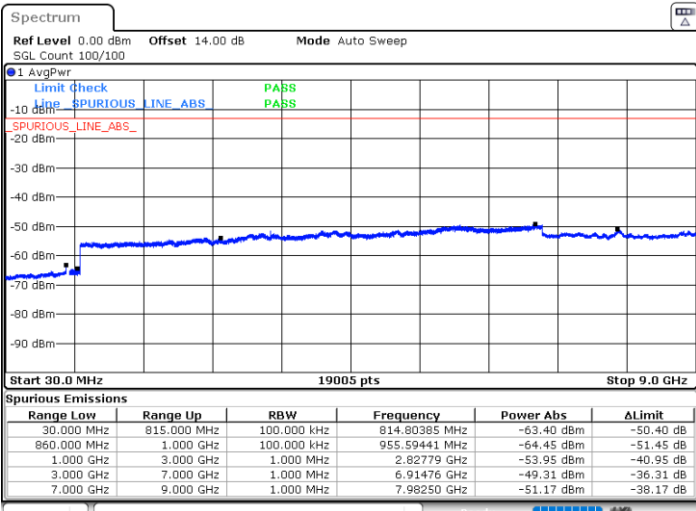

LTE Band 5B / 10MHz+5MHz

QPSK

Lowest Channel / 1RB0 and 1RB24

Lowest Channel / 1RB49 and 1RB0

Date: 16.MAR.2023 16:51:57

Date: 16.MAR.2023 16:50:53

Lowest Channel / FullIRB

N/A

Date: 16.MAR.2023 16:57:19

LTE Band 5B / 10MHz+5MHz

QPSK

Middle Channel / 1RB0 and 1RB24

Middle Channel / 1RB49 and 1RB0

Date: 16.MAR.2023 17:06:47

Date: 16.MAR.2023 17:07:51

Middle Channel / FullIRB

N/A

Date: 16.MAR.2023 17:01:25

LTE Band 5B / 10MHz+5MHz

QPSK

Highest Channel / 1RB0 and 1RB24

Highest Channel / 1RB49 and 1RB0

Date: 16.MAR.2023 17:37:25

Date: 16.MAR.2023 17:32:04

Highest Channel / FullIRB

N/A

Date: 16.MAR.2023 17:38:30

LTE Band 5B / 10MHz+10MHz

QPSK

Lowest Channel / 1RB0 and 1RB49

Lowest Channel / 1RB49 and 1RB0

Date: 16.MAR.2023 19:13:26