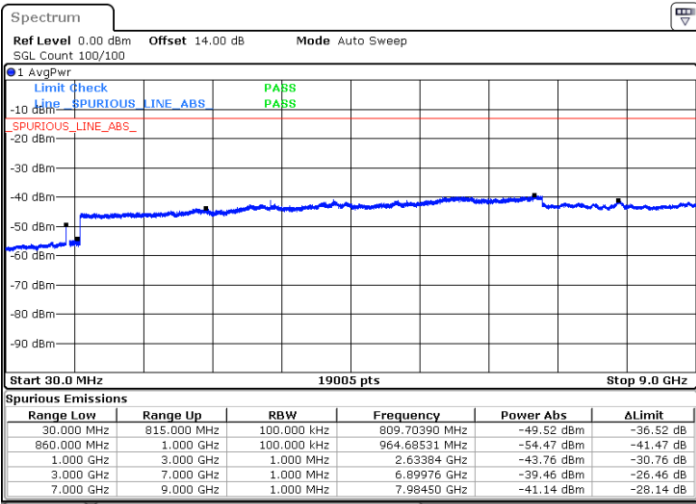

Date: 16.MAR.2023 19:30:22

Middle Channel / FullIRB

N/A

Date: 16.MAR.2023 19:23:56

LTE Band 5B / 10MHz+10MHz

16QAM

Highest Channel / 1RB0 and 1RB49

Highest Channel / 1RB49 and 1RB0

Date: 16.MAR.2023 19:57:52

Date: 16.MAR.2023 19:54:38

Highest Channel / FullIRB

N/A

Date: 16.MAR.2023 20:01:05

LTE Band 5B / 3MHz+5MHz

64QAM

Lowest Channel / 1RB0 and 1RB24

Lowest Channel / 1RB14 and 1RB0

Date: 14.MAR.2023 22:13:08

Date: 14.MAR.2023 22:06:06

Lowest Channel / FullIRB

N/A

Date: 14.MAR.2023 22:14:33

LTE Band 5B / 3MHz+5MHz

64QAM