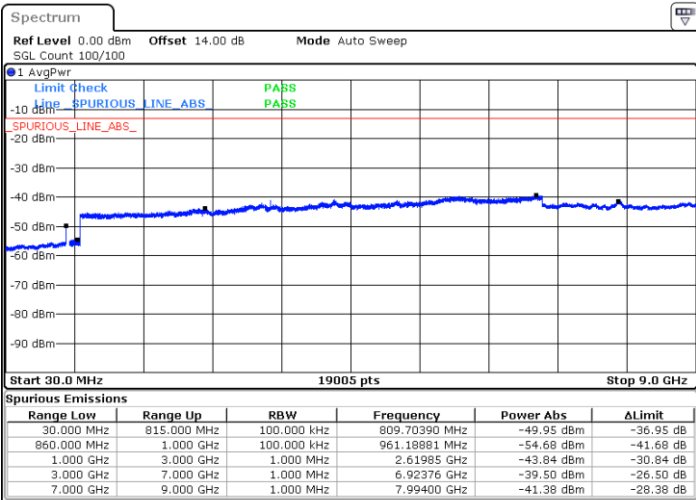

LTE Band 5B / 3MHz+5MHz

16QAM

Highest Channel / 1RB0 and 1RB24

Highest Channel / 1RB14 and 1RB0

Date: 14.MAR.2023 23:01:06

Date: 14.MAR.2023 22:56:54

Highest Channel / FullIRB

N/A

Date: 14.MAR.2023 23:05:19

LTE Band 5B / 5MHz+3MHz

16QAM

Lowest Channel / 1RB0 and 1RB14

Lowest Channel / 1RB24 and 1RB0

Date: 14.MAR.2023 23:40:20

Date: 14.MAR.2023 23:36:08

Lowest Channel / FullIRB

N/A

Date: 14.MAR.2023 23:44:33

LTE Band 5B / 5MHz+3MHz

16QAM

Middle Channel / 1RB0 and 1RB14

Middle Channel / 1RB24 and 1RB0

Date: 15.MAR.2023 00:24:52

Date: 15.MAR.2023 00:49:25

Middle Channel / FullIRB

N/A

Date: 15.MAR.2023 00:20:39

LTE Band 5B / 5MHz+3MHz

16QAM

Highest Channel / 1RB0 and 1RB14

Highest Channel / 1RB24 and 1RB0

Date: 15.MAR.2023 01:18:56