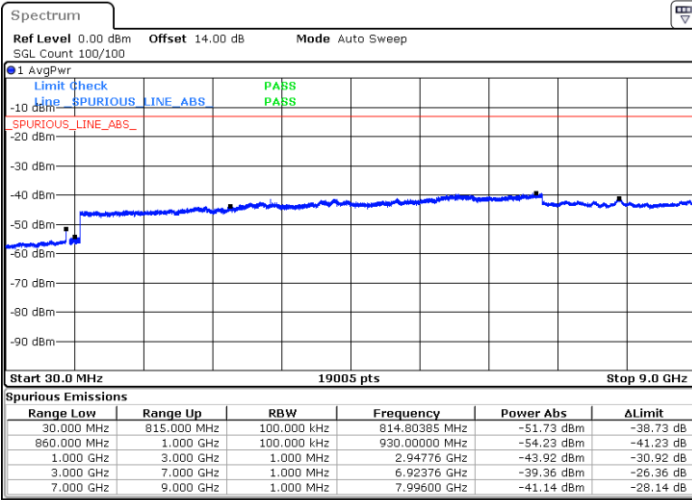

Date: 14.MAR.2023 23:05:19

LTE Band 5B / 5MHz+3MHz

16QAM

Lowest Channel / 1RB0 and 1RB14

Lowest Channel / 1RB24 and 1RB0

Date: 14.MAR.2023 23:40:20

Date: 14.MAR.2023 23:36:08

Lowest Channel / FullIRB

N/A

Date: 14.MAR.2023 23:44:33

LTE Band 5B / 5MHz+3MHz

16QAM

Middle Channel / 1RB0 and 1RB14

Middle Channel / 1RB24 and 1RB0

Date: 15.MAR.2023 00:24:52

Date: 15.MAR.2023 00:49:25

Middle Channel / FullIRB

N/A

Date: 15.MAR.2023 00:20:39

LTE Band 5B / 5MHz+3MHz

16QAM

Highest Channel / 1RB0 and 1RB14

Highest Channel / 1RB24 and 1RB0

Date: 15.MAR.2023 01:18:56

Date: 15.MAR.2023 01:14:42

Highest Channel / FullIRB

N/A

Date: 15.MAR.2023 01:23:09

LTE Band 5B / 5MHz+10MHz

16QAM

Lowest Channel / 1RB0 and 1RB49

Lowest Channel / 1RB24 and 1RB0