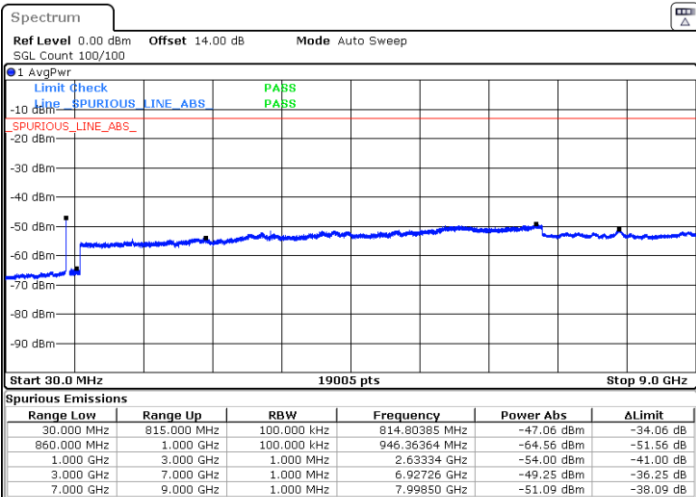

Lowest Channel / FullIRB

N/A

Date: 16.MAR.2023 19:17:43

LTE Band 5B / 10MHz+10MHz

16QAM

Middle Channel / 1RB0 and 1RB49

Middle Channel / 1RB49 and 1RB0

Date: 16.MAR.2023 19:27:10

Date: 16.MAR.2023 19:30:22

Middle Channel / FullIRB

N/A

Date: 16.MAR.2023 19:23:56

LTE Band 5B / 10MHz+10MHz

16QAM

Highest Channel / 1RB0 and 1RB49

Highest Channel / 1RB49 and 1RB0

Date: 16.MAR.2023 19:57:52

Date: 16.MAR.2023 19:54:38

Highest Channel / FullIRB

N/A

Date: 16.MAR.2023 20:01:05

LTE Band 5B / 3MHz+5MHz

64QAM

Lowest Channel / 1RB0 and 1RB24

Lowest Channel / 1RB14 and 1RB0

Date: 14.MAR.2023 22:13:08

Date: 14.MAR.2023 22:06:06

Lowest Channel / FullIRB

N/A

Date: 14.MAR.2023 22:14:33

LTE Band 5B / 3MHz+5MHz

64QAM