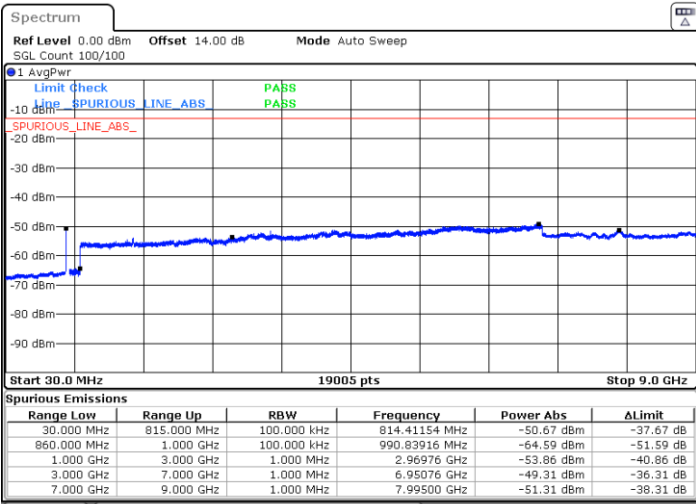

N/A

Date: 16.MAR.2023 17:01:25

LTE Band 5B / 10MHz+5MHz

QPSK

Highest Channel / 1RB0 and 1RB24

Highest Channel / 1RB49 and 1RB0

Date: 16.MAR.2023 17:37:25

Date: 16.MAR.2023 17:32:04

Highest Channel / FullIRB

N/A

Date: 16.MAR.2023 17:38:30

LTE Band 5B / 10MHz+10MHz

QPSK

Lowest Channel / 1RB0 and 1RB49

Lowest Channel / 1RB49 and 1RB0

Date: 16.MAR.2023 19:13:26

Date: 16.MAR.2023 19:12:22

Lowest Channel / FullIRB

N/A

Date: 16.MAR.2023 19:18:47

LTE Band 5B / 10MHz+10MHz

QPSK

Middle Channel / 1RB0 and 1RB49

Middle Channel / 1RB49 and 1RB0