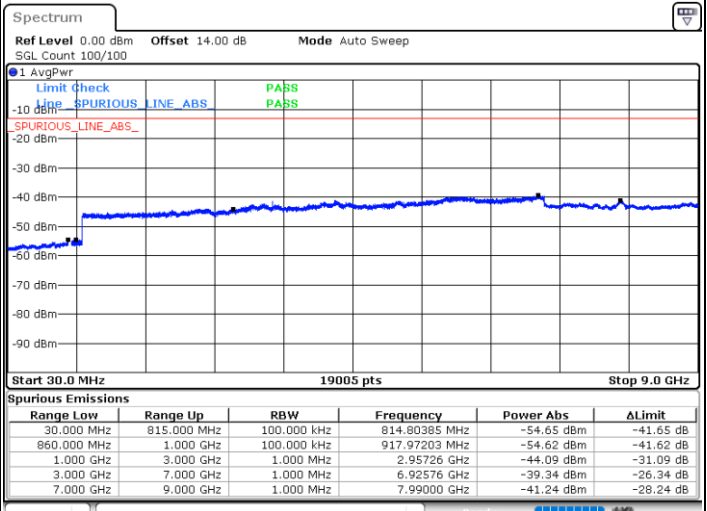

Highest Channel / FullRB

N/A

Date: 15.MAR.2023 01:24:33

LTE Band 5B / 5MHz+10MHz

64QAM

Lowest Channel / 1RB0 and 1RB49

Lowest Channel / 1RB24 and 1RB0

Date: 16.MAR.2023 01:52:55

Date: 16.MAR.2023 01:46:18

Lowest Channel / FullIRB

N/A

Date: 16.MAR.2023 01:54:15

LTE Band 5B / 5MHz+10MHz

64QAM

Middle Channel / 1RB0 and 1RB49

Middle Channel / 1RB24 and 1RB0

Date: 16.MAR.2023 02:05:13

Date: 16.MAR.2023 02:11:48

Middle Channel / FullIRB

N/A

Date: 16.MAR.2023 02:03:53

LTE Band 5B / 5MHz+10MHz

64QAM

Highest Channel / 1RB0 and 1RB49

Highest Channel / 1RB24 and 1RB0

Date: 16.MAR.2023 02:38:08

Date: 16.MAR.2023 02:36:49

Highest Channel / FullIRB

N/A

Date: 16.MAR.2023 02:44:45

LTE Band 5B / 10MHz+5MHz

64QAM