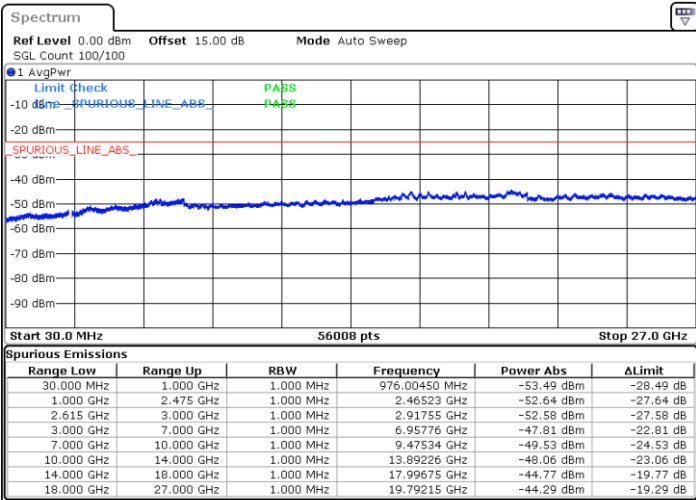

Highest Channel / 1RB0 and 1RB99

Highest Channel / 1RB74 and 1RB0

Date: 14.MAR.2023 16:18:38

Date: 14.MAR.2023 16:14:22

Highest Channel / FullIRB

N/A

Date: 14.MAR.2023 16:22:52

LTE Band 7C / 20MHz+10MHz

16QAM

Lowest Channel / 1RB0 and 1RB49

Lowest Channel / 1RB99 and 1RB0

Date: 3.APR.2023 23:48:25

Date: 3.APR.2023 23:44:35

Lowest Channel / FullRB

N/A

Date: 3.APR.2023 23:52:16

LTE Band 7C / 20MHz+10MHz

16QAM

Middle Channel / 1RB0 and 1RB49

Middle Channel / 1RB99 and 1RB0

Date: 3.APR.2023 23:59:57

Date: 4.APR.2023 00:03:48

Middle Channel / FullIRB

N/A

Date: 3.APR.2023 23:56:06

LTE Band 7C / 20MHz+10MHz

16QAM

Highest Channel / 1RB0 and 1RB49

Highest Channel / 1RB99 and 1RB0

Date: 4.APR.2023 00:11:29

Date: 4.APR.2023 00:07:39

Highest Channel / FullIRB