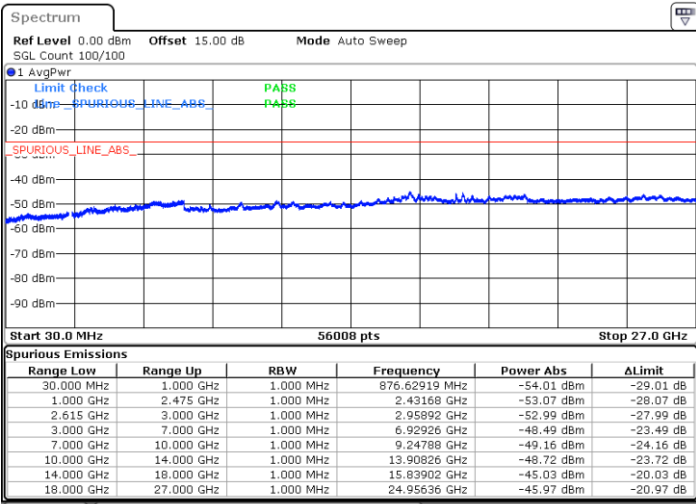

Highest Channel / FullIRB

N/A

Date: 16.MAR.2023 21:50:18

LTE Band 7C / 15MHz+10MHz

64QAM

Lowest Channel / 1RB0 and 1RB49

Lowest Channel / 1RB74 and 1RB0

Date: 14.MAR.2023 20:30:19

Date: 14.MAR.2023 20:23:15

Lowest Channel / FullIRB

N/A

Date: 14.MAR.2023 20:31:44

LTE Band 7C / 15MHz+10MHz

64QAM

Middle Channel / 1RB0 and 1RB49

Middle Channel / 1RB74 and 1RB0

Date: 14.MAR.2023 20:43:13

Date: 14.MAR.2023 20:50:16

Middle Channel / FullRB

N/A

Date: 14.MAR.2023 20:41:48

LTE Band 7C / 15MHz+10MHz

64QAM

Highest Channel / 1RB0 and 1RB49

Highest Channel / 1RB74 and 1RB0

Date: 14.MAR.2023 21:06:23

Date: 14.MAR.2023 21:04:58

Highest Channel / FullIRB

N/A

Date: 14.MAR.2023 21:13:27

LTE Band 7C / 15MHz+15MHz

64QAM