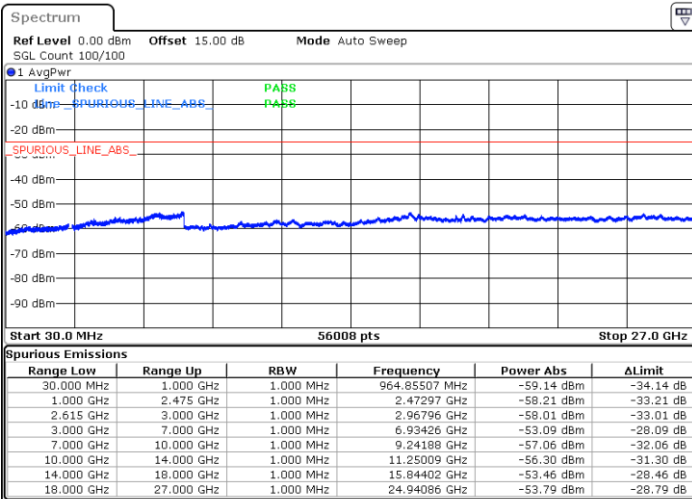

Date: 14.MAR.2023 17:23:58

Date: 14.MAR.2023 17:19:43

Highest Channel / FullIRB

N/A

Date: 14.MAR.2023 17:28:13

LTE Band 7C / 20MHz+20MHz

16QAM

Lowest Channel / 1RB0 and 1RB99

Lowest Channel / 1RB99 and 1RB0

Date: 14.MAR.2023 19:24:38

Date: 14.MAR.2023 19:20:24

Lowest Channel / FullIRB

N/A

Date: 14.MAR.2023 19:28:53

LTE Band 7C / 20MHz+20MHz

16QAM

Middle Channel / 1RB0 and 1RB9

Middle Channel / 1RB99 and 1RB0

Date: 14.MAR.2023 19:40:23

Date: 14.MAR.2023 19:44:37

Middle Channel / FullIRB

N/A

Date: 14.MAR.2023 19:36:08

LTE Band 7C / 20MHz+20MHz