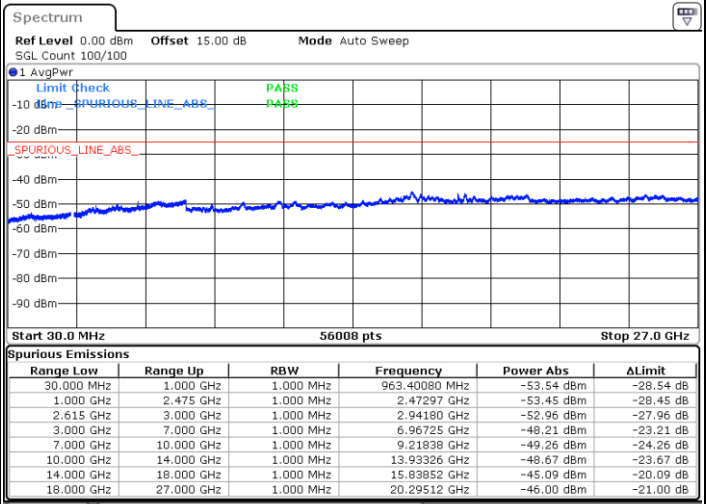

LTE Band 7C / 15MHz+10MHz

16QAM

Highest Channel / 1RB0 and 1RB49

Highest Channel / 1RB74 and 1RB0

Date: 14.MAR.2023 21:07:48

Date: 14.MAR.2023 21:03:33

Highest Channel / FullIRB

N/A

Date: 14.MAR.2023 21:12:03

LTE Band 7C / 15MHz+15MHz

16QAM

Lowest Channel / 1RB0 and 1RB74

Lowest Channel / 1RB74 and 1RB0

Date: 3.APR.2023 21:38:57

Date: 3.APR.2023 22:52:41

Lowest Channel / FullIRB