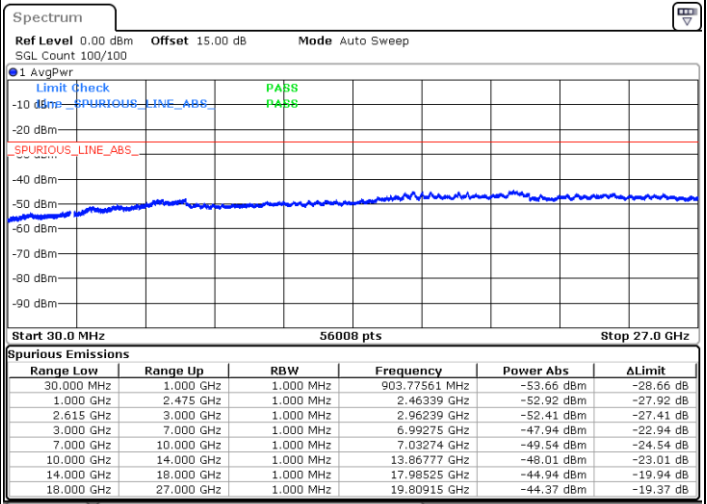

Date: 3.APR.2023 23:44:35