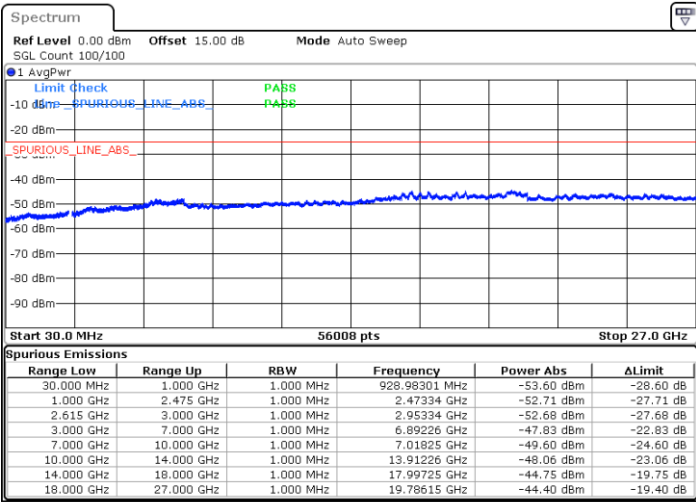

Highest Channel / 1RB0 and 1RB99

Highest Channel / 1RB74 and 1RB0

Date: 14.MAR.2023 16:18:38

Date: 14.MAR.2023 16:14:22

Highest Channel / FullIRB

N/A

Date: 14.MAR.2023 16:22:52

LTE Band 7C / 20MHz+10MHz

16QAM

Lowest Channel / 1RB0 and 1RB49

Lowest Channel / 1RB99 and 1RB0

Date: 3.APR.2023 23:48:25

Date: 3.APR.2023 23:44:35

Lowest Channel / FullRB

N/A

Date: 3.APR.2023 23:52:16

LTE Band 7C / 20MHz+10MHz

16QAM

Middle Channel / 1RB0 and 1RB49

Middle Channel / 1RB99 and 1RB0

Date: 3.APR.2023 23:59:57

Date: 4.APR.2023 00:03:48

Middle Channel / FullIRB

N/A

Date: 3.APR.2023 23:56:06

LTE Band 7C / 20MHz+10MHz

16QAM

Highest Channel / 1RB0 and 1RB49

Highest Channel / 1RB99 and 1RB0

Date: 4.APR.2023 00:11:29

Date: 4.APR.2023 00:07:39

Highest Channel / FullIRB