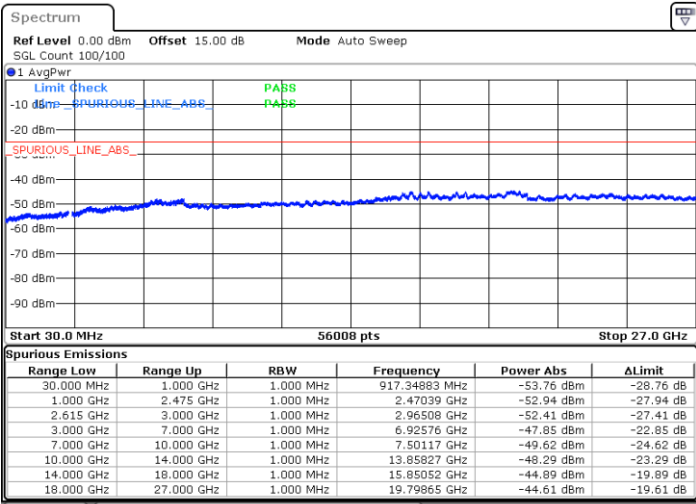

LTE Band 7C / 20MHz+10MHz

16QAM

Lowest Channel / 1RB0 and 1RB49

Lowest Channel / 1RB99 and 1RB0

Date: 3.APR.2023 23:48:25