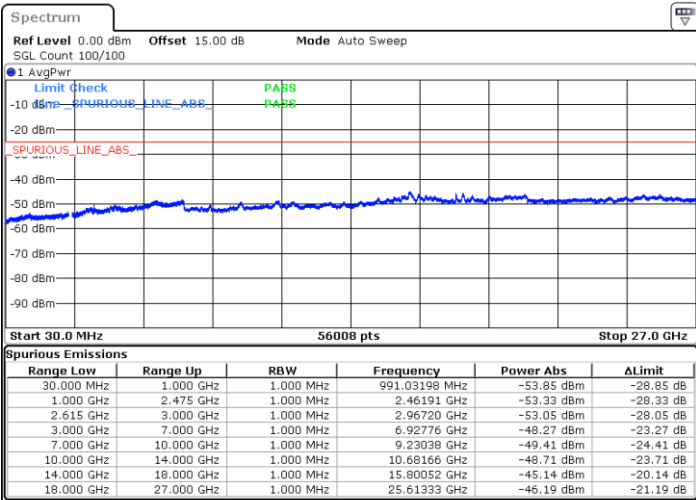

N/A

Date: 16.MAR.2023 21:18:15

LTE Band 7C / 10MHz+20MHz

64QAM

Highest Channel / 1RB0 and 1RB99

Highest Channel / 1RB49 and 1RB0

Date: 16.MAR.2023 21:44:25

Date: 16.MAR.2023 21:43:13

Highest Channel / FullIRB

N/A

Date: 16.MAR.2023 21:50:18

LTE Band 7C / 15MHz+10MHz

64QAM

Lowest Channel / 1RB0 and 1RB49

Lowest Channel / 1RB74 and 1RB0

Date: 14.MAR.2023 20:30:19

Date: 14.MAR.2023 20:23:15

Lowest Channel / FullIRB

N/A

Date: 14.MAR.2023 20:31:44

LTE Band 7C / 15MHz+10MHz

64QAM

Middle Channel / 1RB0 and 1RB49

Middle Channel / 1RB74 and 1RB0