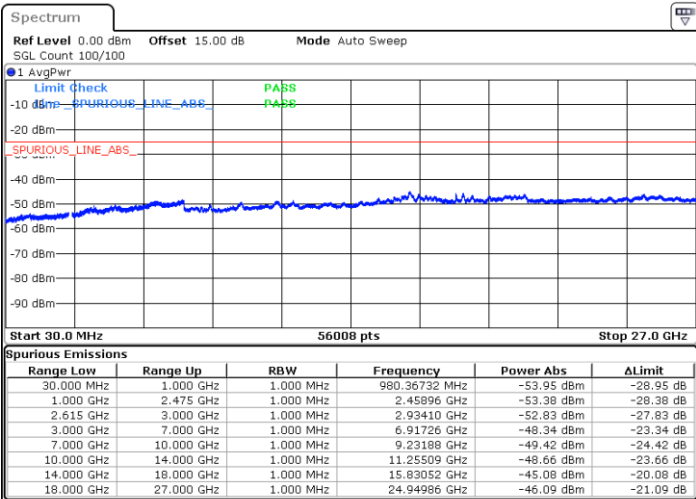

Date: 14.MAR.2023 20:43:13

Date: 14.MAR.2023 20:50:16

Middle Channel / FullRB

N/A

Date: 14.MAR.2023 20:41:48

LTE Band 7C / 15MHz+10MHz

64QAM

Highest Channel / 1RB0 and 1RB49

Highest Channel / 1RB74 and 1RB0

Date: 14.MAR.2023 21:06:23

Date: 14.MAR.2023 21:04:58

Highest Channel / FullIRB

N/A

Date: 14.MAR.2023 21:13:27

LTE Band 7C / 15MHz+15MHz

64QAM

Lowest Channel / 1RB0 and 1RB74

Lowest Channel / 1RB74 and 1RB0

Date: 3.APR.2023 21:51:01

Date: 3.APR.2023 23:08:08

Lowest Channel / FullRB

N/A

Date: 3.APR.2023 23:12:09

LTE Band 7C / 15MHz+15MHz