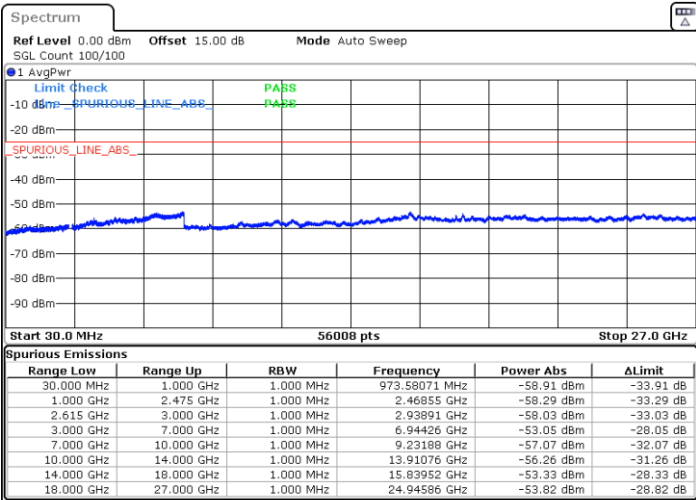

LTE Band 7C / 10MHz+20MHz

64QAM

Lowest Channel / 1RB0 and 1RB99

Lowest Channel / 1RB49 and 1RB0

Date: 16.MAR.2023 21:08:08

Date: 16.MAR.2023 21:02:16

Lowest Channel / FullRB

N/A

Date: 16.MAR.2023 21:09:20

LTE Band 7C / 10MHz+20MHz

64QAM

MiddleChannel / 1RB0 and 1RB99

Middle Channel / 1RB49 and 1RB0

Date: 16.MAR.2023 21:19:26

Date: 16.MAR.2023 21:25:19

Middle Channel / FullRB

N/A

Date: 16.MAR.2023 21:18:15

LTE Band 7C / 10MHz+20MHz

64QAM

Highest Channel / 1RB0 and 1RB99

Highest Channel / 1RB49 and 1RB0

Date: 16.MAR.2023 21:44:25

Date: 16.MAR.2023 21:43:13

Highest Channel / FullIRB

N/A

Date: 16.MAR.2023 21:50:18

LTE Band 7C / 15MHz+10MHz

64QAM

Lowest Channel / 1RB0 and 1RB49

Lowest Channel / 1RB74 and 1RB0

Date: 14.MAR.2023 20:30:19