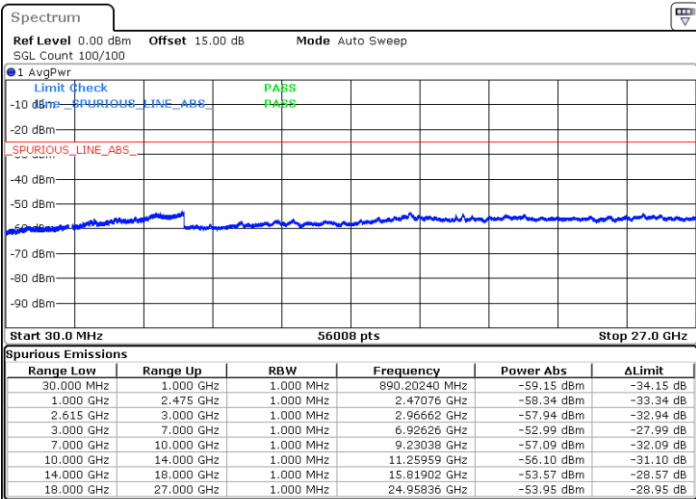

Date: 14.MAR.2023 15:53:07

Date: 14.MAR.2023 15:48:53

Lowest Channel / FullIRB

N/A

Date: 14.MAR.2023 15:57:22

LTE Band 7C / 15MHz+20MHz

16QAM

Middle Channel / 1RB0 and 1RB9

Middle Channel / 1RB74 and 1RB0

Date: 14.MAR.2023 16:05:52

Date: 14.MAR.2023 16:10:07

Middle Channel / FullIRB

N/A

Date: 14.MAR.2023 16:01:37

LTE Band 7C / 15MHz+20MHz

16QAM

Highest Channel / 1RB0 and 1RB99

Highest Channel / 1RB74 and 1RB0

Date: 14.MAR.2023 16:18:38

Date: 14.MAR.2023 16:14:22

Highest Channel / FullIRB

N/A

Date: 14.MAR.2023 16:22:52

LTE Band 7C / 20MHz+10MHz