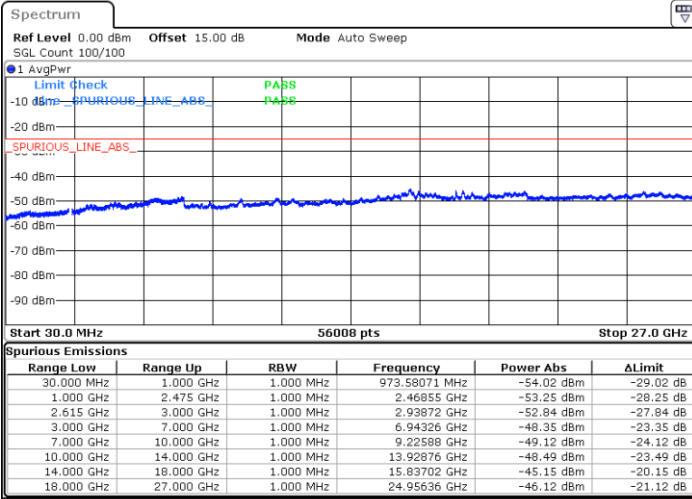

Highest Channel / FullIRB

N/A

Date: 16.MAR.2023 21:50:18

LTE Band 7C / 15MHz+10MHz

64QAM

Lowest Channel / 1RB0 and 1RB49

Lowest Channel / 1RB74 and 1RB0

Date: 14.MAR.2023 20:30:19

Date: 14.MAR.2023 20:23:15

Lowest Channel / FullIRB

N/A

Date: 14.MAR.2023 20:31:44

LTE Band 7C / 15MHz+10MHz

64QAM

Middle Channel / 1RB0 and 1RB49

Middle Channel / 1RB74 and 1RB0

Date: 14.MAR.2023 20:43:13

Date: 14.MAR.2023 20:50:16

Middle Channel / FullRB

N/A

Date: 14.MAR.2023 20:41:48

LTE Band 7C / 15MHz+10MHz

64QAM

Highest Channel / 1RB0 and 1RB49

Highest Channel / 1RB74 and 1RB0

Date: 14.MAR.2023 21:06:23

Date: 14.MAR.2023 21:04:58

Highest Channel / FullIRB

N/A

Date: 14.MAR.2023 21:13:27

LTE Band 7C / 15MHz+15MHz

64QAM