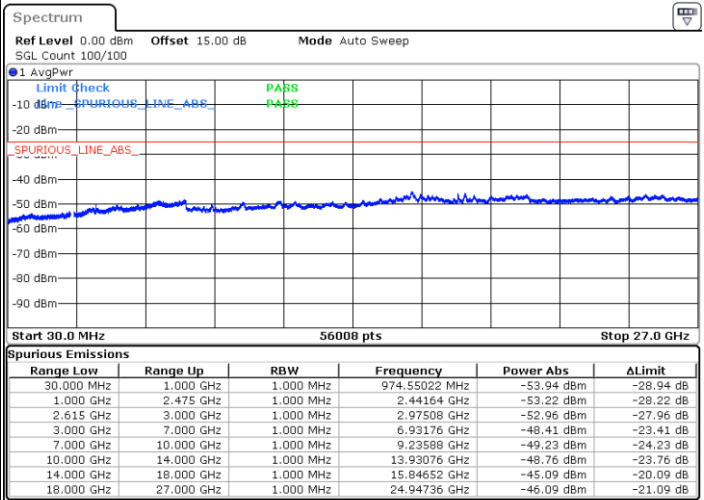

N/A

Date: 16.MAR.2023 21:18:15

LTE Band 7C / 10MHz+20MHz

64QAM

Highest Channel / 1RB0 and 1RB99

Highest Channel / 1RB49 and 1RB0

Date: 16.MAR.2023 21:44:25

Date: 16.MAR.2023 21:43:13

Highest Channel / FullIRB

N/A

Date: 16.MAR.2023 21:50:18

LTE Band 7C / 15MHz+10MHz

64QAM

Lowest Channel / 1RB0 and 1RB49

Lowest Channel / 1RB74 and 1RB0

Date: 14.MAR.2023 20:30:19

Date: 14.MAR.2023 20:23:15

Lowest Channel / FullIRB

N/A

Date: 14.MAR.2023 20:31:44

LTE Band 7C / 15MHz+10MHz

64QAM

Middle Channel / 1RB0 and 1RB49

Middle Channel / 1RB74 and 1RB0