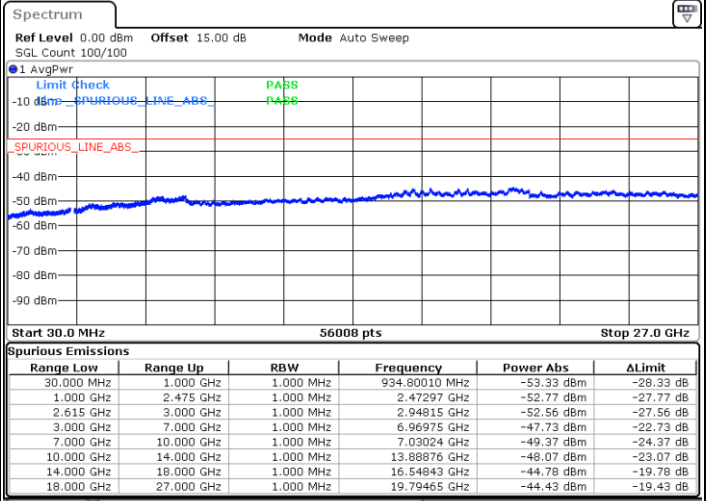

Date: 14.MAR.2023 21:12:03

LTE Band 7C / 15MHz+15MHz

16QAM

Lowest Channel / 1RB0 and 1RB74

Lowest Channel / 1RB74 and 1RB0

Date: 3.APR.2023 21:38:57

Date: 3.APR.2023 22:52:41

Lowest Channel / FullIRB

N/A

Date: 3.APR.2023 23:10:56

LTE Band 7C / 15MHz+15MHz

16QAM

Middle Channel / 1RB0 and 1RB74

Middle Channel / 1RB74 and 1RB0

Date: 3.APR.2023 23:23:49

Date: 3.APR.2023 23:27:39

Middle Channel / FullRB

N/A

Date: 3.APR.2023 23:19:59

LTE Band 7C / 15MHz+15MHz

16QAM

Highest Channel / 1RB0 and 1RB74

Highest Channel / 1RB74 and 1RB0

Date: 3.APR.2023 23:35:20

Date: 3.APR.2023 23:31:30

Highest Channel / FullIRB

N/A

Date: 3.APR.2023 23:39:10

LTE Band 7C / 15MHz+20MHz

16QAM

Lowest Channel / 1RB0 and 1RB99

Lowest Channel / 1RB74 and 1RB0