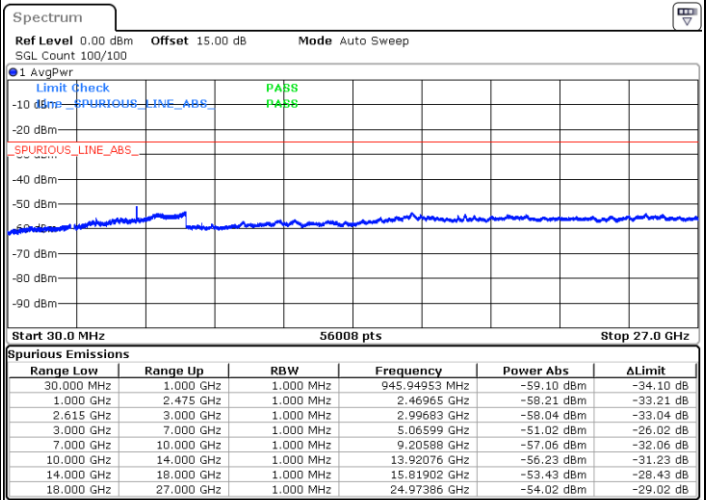

Date: 3.APR.2023 23:31:30

Highest Channel / FullIRB

N/A

Date: 3.APR.2023 23:39:10

LTE Band 7C / 15MHz+20MHz

16QAM

Lowest Channel / 1RB0 and 1RB99

Lowest Channel / 1RB74 and 1RB0

Date: 14.MAR.2023 15:53:07

Date: 14.MAR.2023 15:48:53

Lowest Channel / FullIRB

N/A

Date: 14.MAR.2023 15:57:22

LTE Band 7C / 15MHz+20MHz

16QAM

Middle Channel / 1RB0 and 1RB9

Middle Channel / 1RB74 and 1RB0

Date: 14.MAR.2023 16:05:52

Date: 14.MAR.2023 16:10:07

Middle Channel / FullIRB

N/A

Date: 14.MAR.2023 16:01:37

LTE Band 7C / 15MHz+20MHz

16QAM

Highest Channel / 1RB0 and 1RB99

Highest Channel / 1RB74 and 1RB0

Date: 14.MAR.2023 16:18:38

Date: 14.MAR.2023 16:14:22

Highest Channel / FullIRB

N/A

Date: 14.MAR.2023 16:22:52

LTE Band 7C / 20MHz+10MHz