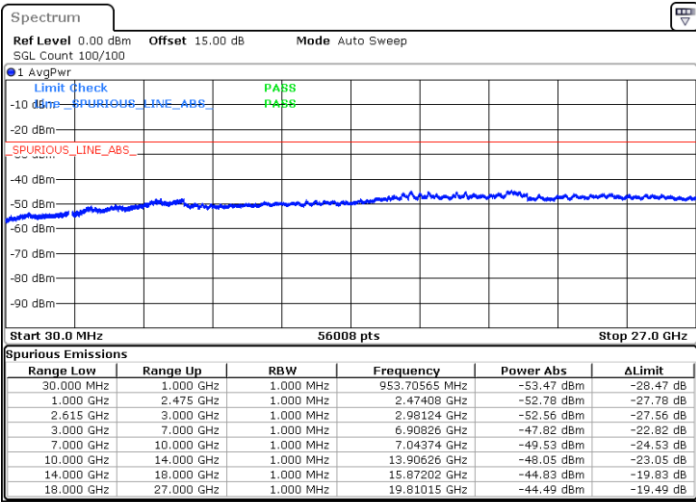

LTE Band 7C / 15MHz+10MHz

16QAM

Highest Channel / 1RB0 and 1RB49

Highest Channel / 1RB74 and 1RB0

Date: 14.MAR.2023 21:07:48

Date: 14.MAR.2023 21:03:33

Highest Channel / FullIRB

N/A

Date: 14.MAR.2023 21:12:03

LTE Band 7C / 15MHz+15MHz

16QAM

Lowest Channel / 1RB0 and 1RB74

Lowest Channel / 1RB74 and 1RB0

Date: 3.APR.2023 21:38:57

Date: 3.APR.2023 22:52:41

Lowest Channel / FullIRB

N/A

Date: 3.APR.2023 23:10:56

LTE Band 7C / 15MHz+15MHz

16QAM

Middle Channel / 1RB0 and 1RB74

Middle Channel / 1RB74 and 1RB0

Date: 3.APR.2023 23:23:49

Date: 3.APR.2023 23:27:39

Middle Channel / FullRB

N/A

Date: 3.APR.2023 23:19:59

LTE Band 7C / 15MHz+15MHz

16QAM

Highest Channel / 1RB0 and 1RB74

Highest Channel / 1RB74 and 1RB0

Date: 3.APR.2023 23:35:20