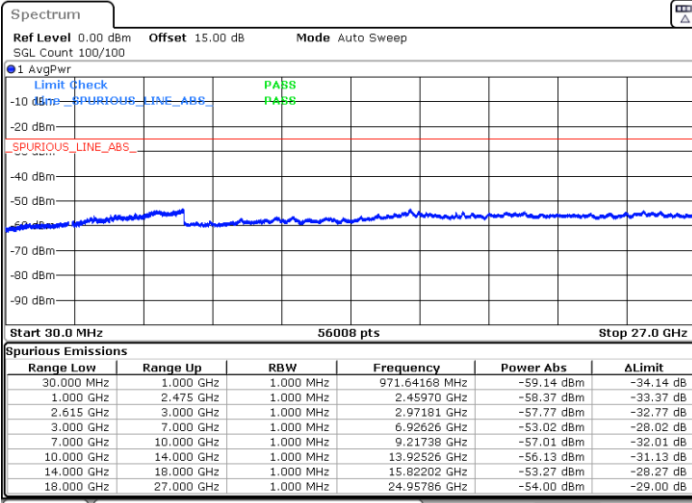

Date: 16.MAR.2023 21:09:20

LTE Band 7C / 10MHz+20MHz

64QAM

MiddleChannel / 1RB0 and 1RB99

Middle Channel / 1RB49 and 1RB0

Date: 16.MAR.2023 21:19:26

Date: 16.MAR.2023 21:25:19

Middle Channel / FullRB

N/A

Date: 16.MAR.2023 21:18:15

LTE Band 7C / 10MHz+20MHz

64QAM

Highest Channel / 1RB0 and 1RB99

Highest Channel / 1RB49 and 1RB0

Date: 16.MAR.2023 21:44:25

Date: 16.MAR.2023 21:43:13

Highest Channel / FullIRB

N/A

Date: 16.MAR.2023 21:50:18

LTE Band 7C / 15MHz+10MHz

64QAM

Lowest Channel / 1RB0 and 1RB49

Lowest Channel / 1RB74 and 1RB0

Date: 14.MAR.2023 20:30:19