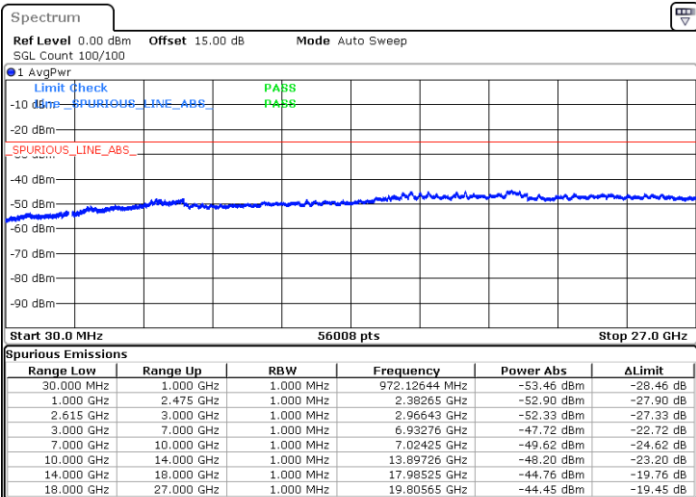

Lowest Channel / 1RB0 and 1RB74

Lowest Channel / 1RB74 and 1RB0

Date: 3.APR.2023 21:51:01

Date: 3.APR.2023 23:08:08

Lowest Channel / FullRB

N/A

Date: 3.APR.2023 23:12:09

LTE Band 7C / 15MHz+15MHz

LTE Band 7C / 15MHz+15MHz

64QAM

Highest Channel / 1RB0 and 1RB74

Highest Channel / 1RB74 and 1RB0

Date: 3.APR.2023 23:34:03

Date: 3.APR.2023 23:32:46

Highest Channel / FullIRB

N/A

Date: 3.APR.2023 23:40:27

LTE Band 7C / 15MHz+20MHz

64QAM

Lowest Channel / 1RB0 and 1RB99

Lowest Channel / 1RB74 and 1RB0

Date: 14.MAR.2023 15:54:32

Date: 14.MAR.2023 15:47:28

Lowest Channel / FullIRB