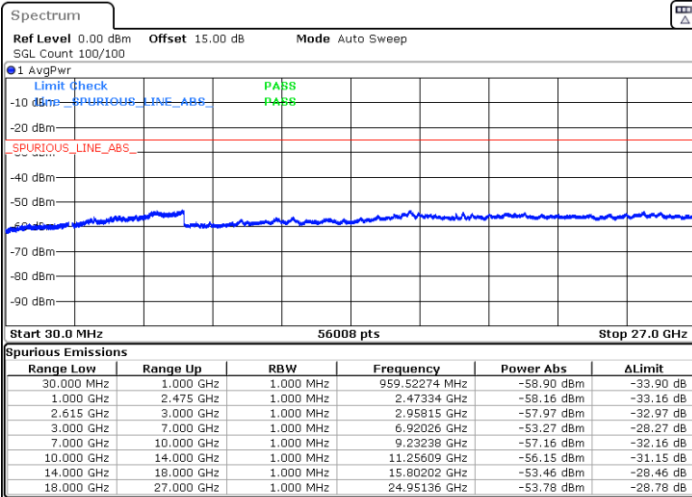

16QAM

Highest Channel / 1RB0 and 1RB99

Highest Channel / 1RB99 and 1RB0

Date: 14.MAR.2023 20:03:37

Date: 14.MAR.2023 19:59:22

Highest Channel / FullIRB

N/A

Date: 14.MAR.2023 20:07:51

LTE Band 7C / 10MHz+20MHz

64QAM

Lowest Channel / 1RB0 and 1RB99

Lowest Channel / 1RB49 and 1RB0

Date: 16.MAR.2023 21:08:08

Date: 16.MAR.2023 21:02:16

Lowest Channel / FullRB

N/A

Date: 16.MAR.2023 21:09:20

LTE Band 7C / 10MHz+20MHz

64QAM

MiddleChannel / 1RB0 and 1RB99

Middle Channel / 1RB49 and 1RB0

Date: 16.MAR.2023 21:19:26

Date: 16.MAR.2023 21:25:19

Middle Channel / FullRB