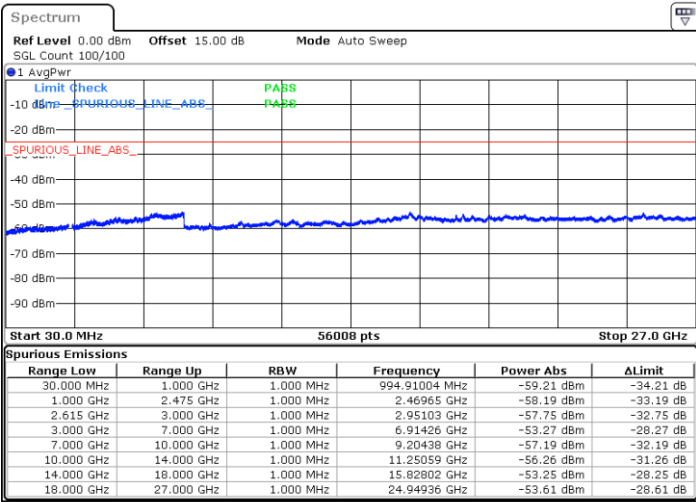

LTE Band 7C / 15MHz+15MHz

64QAM

Highest Channel / 1RB0 and 1RB74

Highest Channel / 1RB74 and 1RB0

Date: 3.APR.2023 23:34:03

Date: 3.APR.2023 23:32:46

Highest Channel / FullIRB

N/A

Date: 3.APR.2023 23:40:27

LTE Band 7C / 15MHz+20MHz

64QAM

Lowest Channel / 1RB0 and 1RB99

Lowest Channel / 1RB74 and 1RB0

Date: 14.MAR.2023 15:54:32

Date: 14.MAR.2023 15:47:28

Lowest Channel / FullIRB

N/A

Date: 14.MAR.2023 15:55:58

LTE Band 7C / 15MHz+20MHz

64QAM

Middle Channel / 1RB0 and 1RB9

Middle Channel / 1RB74 and 1RB0

Date: 14.MAR.2023 16:04:27

Date: 14.MAR.2023 16:11:32

Middle Channel / FullRB

N/A

Date: 14.MAR.2023 16:03:02

LTE Band 7C / 15MHz+20MHz

64QAM

Highest Channel / 1RB0 and 1RB99

Highest Channel / 1RB74 and 1RB0

Date: 14.MAR.2023 16:17:13