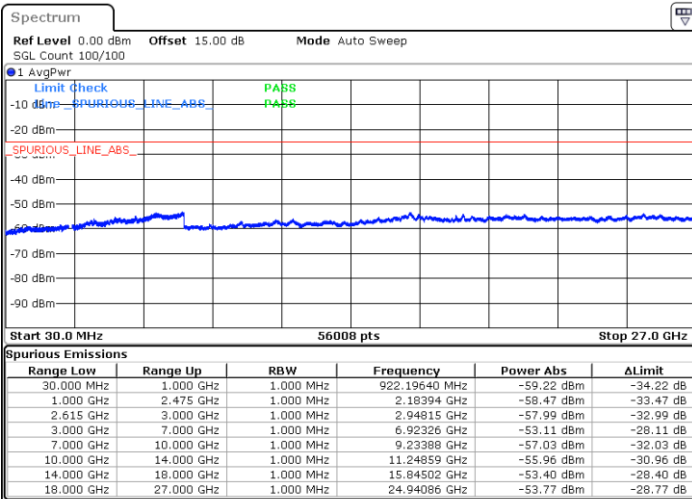

Middle Channel / 1RB0 and 1RB9

Middle Channel / 1RB99 and 1RB0

Date: 14.MAR.2023 19:40:23

Date: 14.MAR.2023 19:44:37

Middle Channel / FullIRB

N/A

Date: 14.MAR.2023 19:36:08

LTE Band 7C / 20MHz+20MHz

16QAM

Highest Channel / 1RB0 and 1RB99

Highest Channel / 1RB99 and 1RB0

Date: 14.MAR.2023 20:03:37

Date: 14.MAR.2023 19:59:22

Highest Channel / FullIRB

N/A

Date: 14.MAR.2023 20:07:51

LTE Band 7C / 10MHz+20MHz

64QAM

Lowest Channel / 1RB0 and 1RB99

Lowest Channel / 1RB49 and 1RB0

Date: 16.MAR.2023 21:08:08

Date: 16.MAR.2023 21:02:16

Lowest Channel / FullRB

N/A