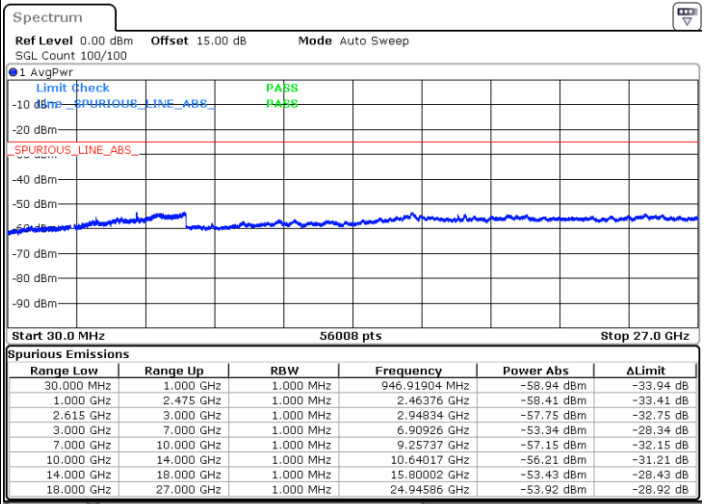

LTE Band 7C / 15MHz+15MHz

64QAM

Highest Channel / 1RB0 and 1RB74

Highest Channel / 1RB74 and 1RB0

Date: 3.APR.2023 23:34:03

Date: 3.APR.2023 23:32:46

Highest Channel / FullIRB

N/A

Date: 3.APR.2023 23:40:27

LTE Band 7C / 15MHz+20MHz

64QAM

Lowest Channel / 1RB0 and 1RB99

Lowest Channel / 1RB74 and 1RB0

Date: 14.MAR.2023 15:54:32

Date: 14.MAR.2023 15:47:28

Lowest Channel / FullIRB

N/A

Date: 14.MAR.2023 15:55:58

LTE Band 7C / 15MHz+20MHz

64QAM

Middle Channel / 1RB0 and 1RB9

Middle Channel / 1RB74 and 1RB0

Date: 14.MAR.2023 16:04:27

Date: 14.MAR.2023 16:11:32

Middle Channel / FullRB

N/A

Date: 14.MAR.2023 16:03:02

LTE Band 7C / 15MHz+20MHz

64QAM

Highest Channel / 1RB0 and 1RB99

Highest Channel / 1RB74 and 1RB0

Date: 14.MAR.2023 16:17:13