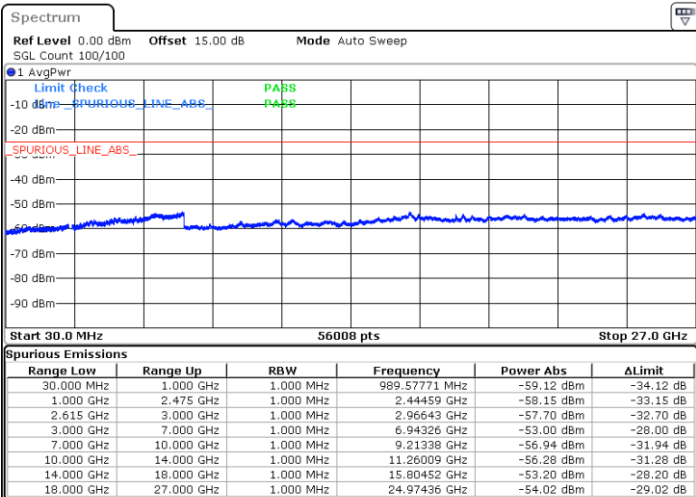

Highest Channel / FullIRB

N/A

Date: 14.MAR.2023 16:24:17