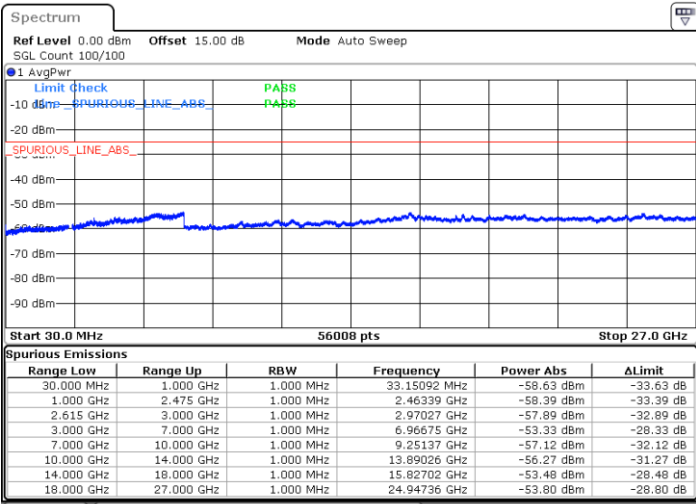

Middle Channel / FullRB

N/A

Date: 3.APR.2023 23:19:59

LTE Band 7C / 15MHz+15MHz

16QAM

Highest Channel / 1RB0 and 1RB74

Highest Channel / 1RB74 and 1RB0

Date: 3.APR.2023 23:35:20

Date: 3.APR.2023 23:31:30

Highest Channel / FullIRB

N/A

Date: 3.APR.2023 23:39:10

LTE Band 7C / 15MHz+20MHz

16QAM

Lowest Channel / 1RB0 and 1RB99

Lowest Channel / 1RB74 and 1RB0

Date: 14.MAR.2023 15:53:07

Date: 14.MAR.2023 15:48:53

Lowest Channel / FullIRB

N/A

Date: 14.MAR.2023 15:57:22

LTE Band 7C / 15MHz+20MHz

16QAM

Middle Channel / 1RB0 and 1RB9