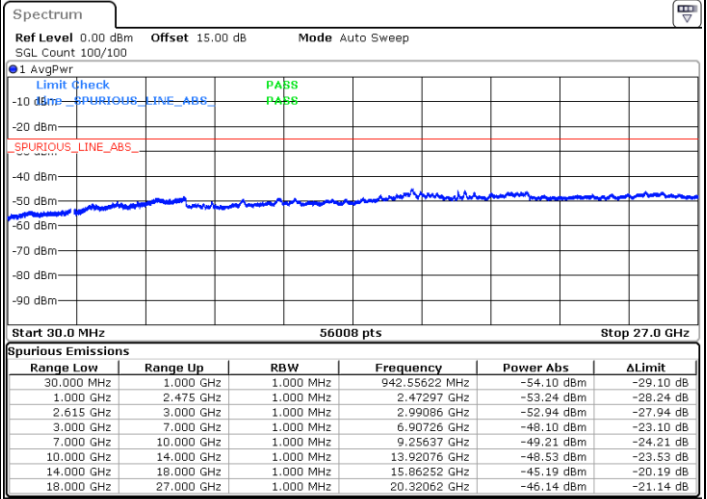

Highest Channel / FullIRB

N/A

Date: 16.MAR.2023 21:50:18

LTE Band 7C / 15MHz+10MHz

64QAM

Lowest Channel / 1RB0 and 1RB49

Lowest Channel / 1RB74 and 1RB0

Date: 14.MAR.2023 20:30:19

Date: 14.MAR.2023 20:23:15

Lowest Channel / FullIRB

N/A

Date: 14.MAR.2023 20:31:44

LTE Band 7C / 15MHz+10MHz

64QAM

Middle Channel / 1RB0 and 1RB49

Middle Channel / 1RB74 and 1RB0

Date: 14.MAR.2023 20:43:13

Date: 14.MAR.2023 20:50:16

Middle Channel / FullRB

N/A

Date: 14.MAR.2023 20:41:48

LTE Band 7C / 15MHz+10MHz

64QAM

Highest Channel / 1RB0 and 1RB49

Highest Channel / 1RB74 and 1RB0

Date: 14.MAR.2023 21:06:23

Date: 14.MAR.2023 21:04:58

Highest Channel / FullIRB

N/A

Date: 14.MAR.2023 21:13:27

LTE Band 7C / 15MHz+15MHz

64QAM