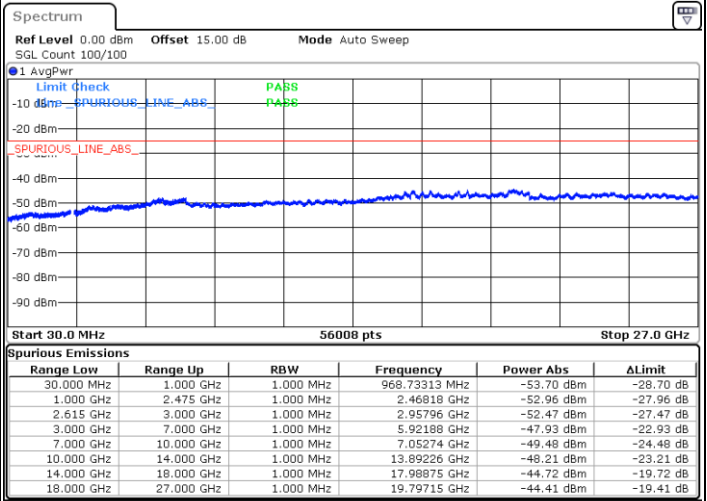

Middle Channel / FullRB

N/A

Date: 3.APR.2023 23:19:59

LTE Band 7C / 15MHz+15MHz

16QAM

Highest Channel / 1RB0 and 1RB74

Highest Channel / 1RB74 and 1RB0

Date: 3.APR.2023 23:35:20

Date: 3.APR.2023 23:31:30

Highest Channel / FullIRB

N/A

Date: 3.APR.2023 23:39:10

LTE Band 7C / 15MHz+20MHz

16QAM

Lowest Channel / 1RB0 and 1RB99

Lowest Channel / 1RB74 and 1RB0

Date: 14.MAR.2023 15:53:07

Date: 14.MAR.2023 15:48:53

Lowest Channel / FullIRB

N/A

Date: 14.MAR.2023 15:57:22

LTE Band 7C / 15MHz+20MHz

16QAM

Middle Channel / 1RB0 and 1RB9