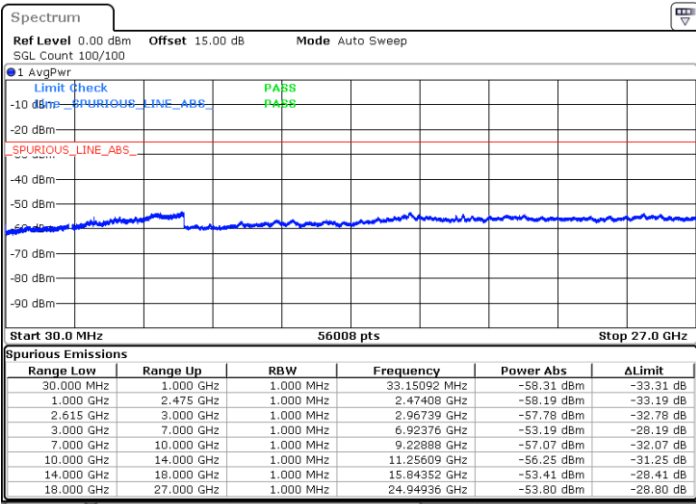

Date: 3.APR.2023 23:40:27

LTE Band 7C / 15MHz+20MHz

64QAM

Lowest Channel / 1RB0 and 1RB99

Lowest Channel / 1RB74 and 1RB0

Date: 14.MAR.2023 15:54:32

Date: 14.MAR.2023 15:47:28

Lowest Channel / FullIRB

N/A

Date: 14.MAR.2023 15:55:58

LTE Band 7C / 15MHz+20MHz

64QAM

Middle Channel / 1RB0 and 1RB9

Middle Channel / 1RB74 and 1RB0

Date: 14.MAR.2023 16:04:27

Date: 14.MAR.2023 16:11:32

Middle Channel / FullRB

N/A

Date: 14.MAR.2023 16:03:02

LTE Band 7C / 15MHz+20MHz

64QAM

Highest Channel / 1RB0 and 1RB99

Highest Channel / 1RB74 and 1RB0

Date: 14.MAR.2023 16:17:13