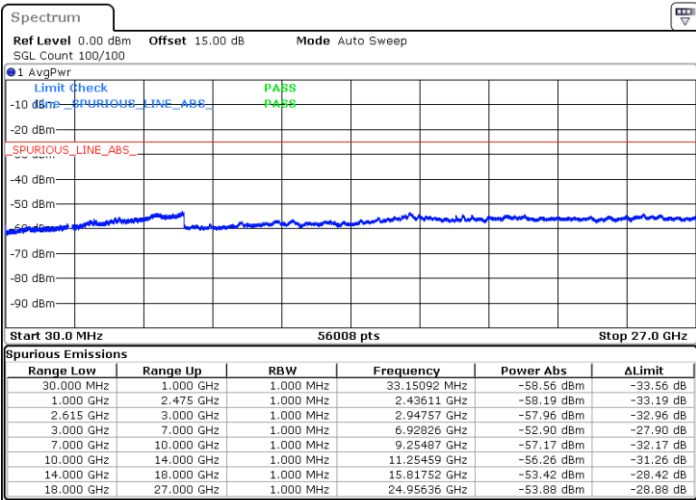

Date: 3.APR.2023 23:31:30

Highest Channel / FullIRB

N/A

Date: 3.APR.2023 23:39:10

LTE Band 7C / 15MHz+20MHz

16QAM

Lowest Channel / 1RB0 and 1RB99

Lowest Channel / 1RB74 and 1RB0

Date: 14.MAR.2023 15:53:07

Date: 14.MAR.2023 15:48:53

Lowest Channel / FullIRB

N/A

Date: 14.MAR.2023 15:57:22

LTE Band 7C / 15MHz+20MHz

16QAM

Middle Channel / 1RB0 and 1RB9

Middle Channel / 1RB74 and 1RB0

Date: 14.MAR.2023 16:05:52

Date: 14.MAR.2023 16:10:07

Middle Channel / FullIRB

N/A

Date: 14.MAR.2023 16:01:37

LTE Band 7C / 15MHz+20MHz

16QAM

Highest Channel / 1RB0 and 1RB99

Highest Channel / 1RB74 and 1RB0

Date: 14.MAR.2023 16:18:38

Date: 14.MAR.2023 16:14:22

Highest Channel / FullIRB

N/A

Date: 14.MAR.2023 16:22:52

LTE Band 7C / 20MHz+10MHz