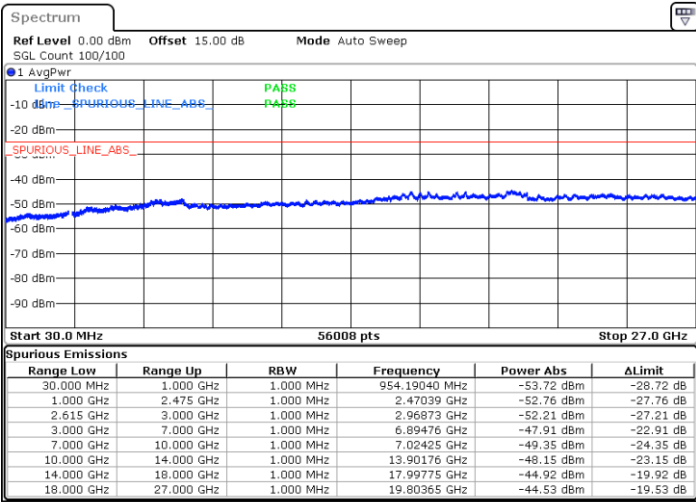

Date: 14.MAR.2023 20:43:13

Date: 14.MAR.2023 20:50:16

Middle Channel / FullRB

N/A

Date: 14.MAR.2023 20:41:48

LTE Band 7C / 15MHz+10MHz

64QAM

Highest Channel / 1RB0 and 1RB49

Highest Channel / 1RB74 and 1RB0

Date: 14.MAR.2023 21:06:23

Date: 14.MAR.2023 21:04:58

Highest Channel / FullIRB

N/A

Date: 14.MAR.2023 21:13:27

LTE Band 7C / 15MHz+15MHz

64QAM

Lowest Channel / 1RB0 and 1RB74

Lowest Channel / 1RB74 and 1RB0

Date: 3.APR.2023 21:51:01

Date: 3.APR.2023 23:08:08

Lowest Channel / FullRB

N/A

Date: 3.APR.2023 23:12:09

LTE Band 7C / 15MHz+15MHz