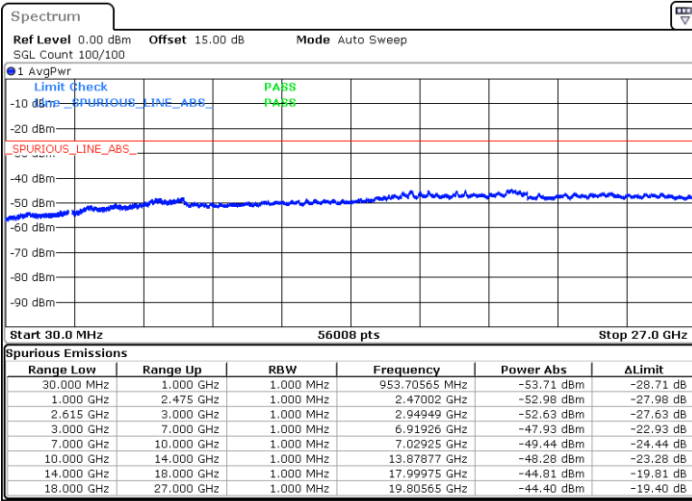

Middle Channel / FullRB

N/A

Date: 3.APR.2023 23:19:59

LTE Band 7C / 15MHz+15MHz

16QAM

Highest Channel / 1RB0 and 1RB74

Highest Channel / 1RB74 and 1RB0

Date: 3.APR.2023 23:35:20

Date: 3.APR.2023 23:31:30

Highest Channel / FullIRB

N/A

Date: 3.APR.2023 23:39:10

LTE Band 7C / 15MHz+20MHz

16QAM

Lowest Channel / 1RB0 and 1RB99

Lowest Channel / 1RB74 and 1RB0