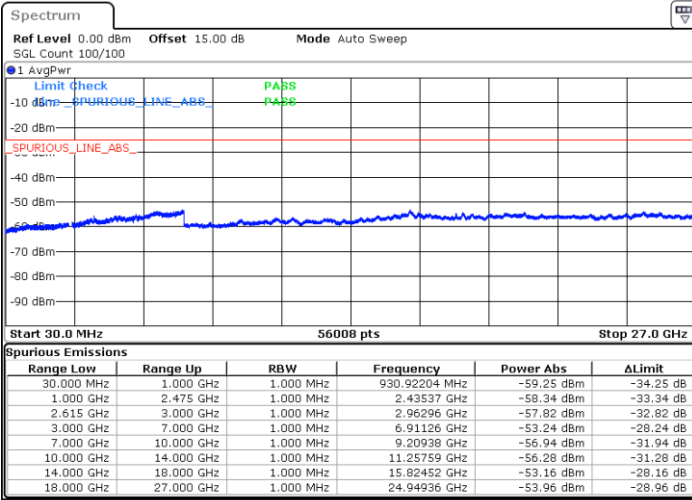

Highest Channel / 1RB0 and 1RB99

Highest Channel / 1RB74 and 1RB0

Date: 14.MAR.2023 16:18:38

Date: 14.MAR.2023 16:14:22

Highest Channel / FullIRB

N/A

Date: 14.MAR.2023 16:22:52

LTE Band 7C / 20MHz+10MHz