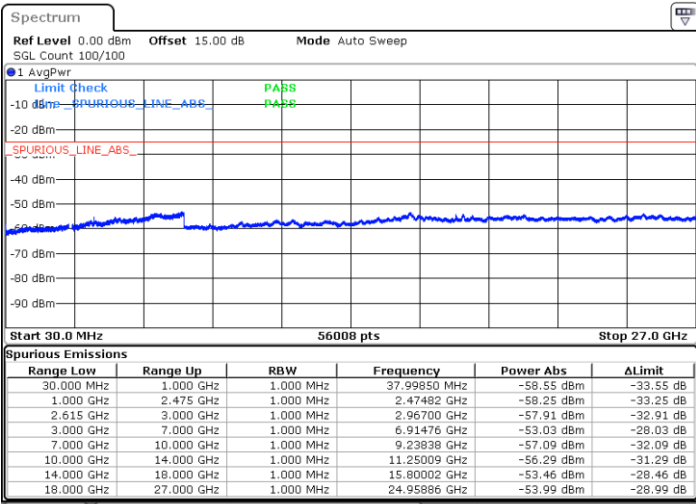

Date: 14.MAR.2023 17:23:58

Date: 14.MAR.2023 17:19:43

Highest Channel / FullIRB

N/A

Date: 14.MAR.2023 17:28:13

LTE Band 7C / 20MHz+20MHz

16QAM

Lowest Channel / 1RB0 and 1RB99

Lowest Channel / 1RB99 and 1RB0

Date: 14.MAR.2023 19:24:38

Date: 14.MAR.2023 19:20:24

Lowest Channel / FullIRB

N/A

Date: 14.MAR.2023 19:28:53

LTE Band 7C / 20MHz+20MHz

16QAM

Middle Channel / 1RB0 and 1RB9

Middle Channel / 1RB99 and 1RB0

Date: 14.MAR.2023 19:40:23

Date: 14.MAR.2023 19:44:37

Middle Channel / FullIRB

N/A

Date: 14.MAR.2023 19:36:08

LTE Band 7C / 20MHz+20MHz