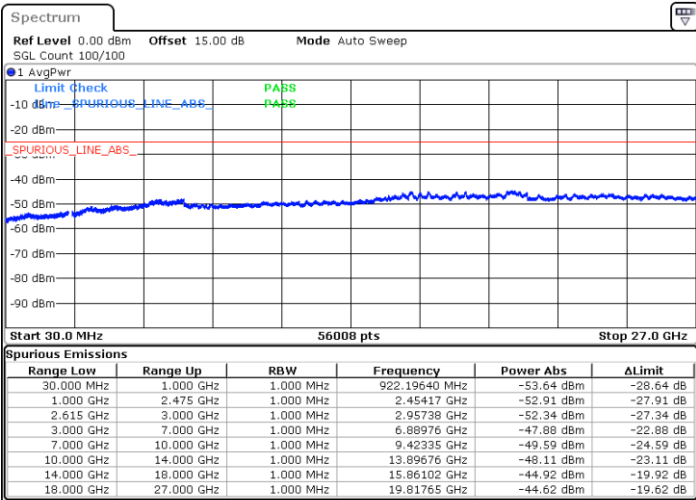

LTE Band 7C / 20MHz+10MHz

16QAM

Middle Channel / 1RB0 and 1RB49

Middle Channel / 1RB99 and 1RB0

Date: 3.APR.2023 23:59:57

Date: 4.APR.2023 00:03:48

Middle Channel / FullIRB

N/A

Date: 3.APR.2023 23:56:06

LTE Band 7C / 20MHz+10MHz

16QAM

Highest Channel / 1RB0 and 1RB49

Highest Channel / 1RB99 and 1RB0

Date: 4.APR.2023 00:11:29

Date: 4.APR.2023 00:07:39

Highest Channel / FullIRB

N/A

Date: 4.APR.2023 00:15:19

LTE Band 7C / 20MHz+15MHz

16QAM

Lowest Channel / 1RB0 and 1RB74

Lowest Channel / 1RB99 and 1RB0

Date: 14.MAR.2023 16:44:57

Date: 14.MAR.2023 16:40:42

Lowest Channel / FullIRB

N/A

Date: 14.MAR.2023 16:49:12

LTE Band 7C / 20MHz+15MHz

16QAM

MiddleChannel / 1RB0 and 1RB74

Middle Channel / 1RB99 and 1RB0

Date: 14.MAR.2023 17:00:44