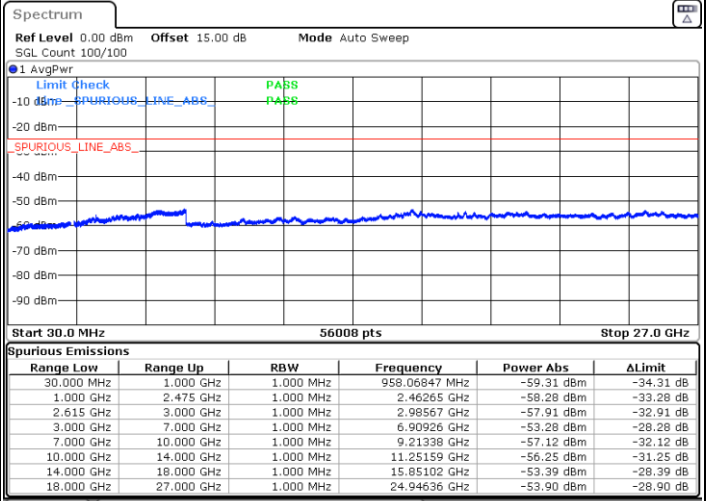

Lowest Channel / 1RB99 and 1RB0

Date: 14.MAR.2023 19:24:38

Date: 14.MAR.2023 19:20:24

Lowest Channel / FullIRB

N/A

Date: 14.MAR.2023 19:28:53

LTE Band 7C / 20MHz+20MHz

16QAM

Middle Channel / 1RB0 and 1RB9

Middle Channel / 1RB99 and 1RB0

Date: 14.MAR.2023 19:40:23

Date: 14.MAR.2023 19:44:37

Middle Channel / FullIRB

N/A

Date: 14.MAR.2023 19:36:08

LTE Band 7C / 20MHz+20MHz

16QAM

Highest Channel / 1RB0 and 1RB99

Highest Channel / 1RB99 and 1RB0

Date: 14.MAR.2023 20:03:37

Date: 14.MAR.2023 19:59:22

Highest Channel / FullIRB

N/A

Date: 14.MAR.2023 20:07:51

LTE Band 7C / 10MHz+20MHz

64QAM

Lowest Channel / 1RB0 and 1RB99

Lowest Channel / 1RB49 and 1RB0

Date: 16.MAR.2023 21:08:08

Date: 16.MAR.2023 21:02:16

Lowest Channel / FullRB

N/A