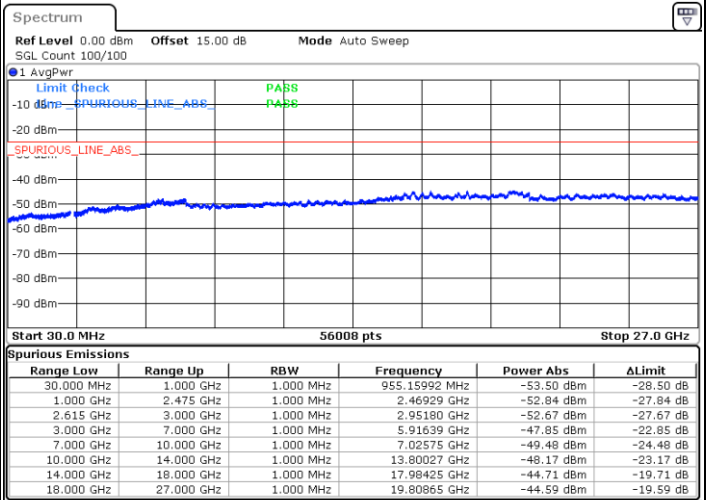

Lowest Channel / 1RB0 and 1RB74

Lowest Channel / 1RB74 and 1RB0

Date: 3.APR.2023 21:51:01

Date: 3.APR.2023 23:08:08

Lowest Channel / FullRB

N/A

Date: 3.APR.2023 23:12:09

LTE Band 7C / 15MHz+15MHz

64QAM

Middle Channel / 1RB0 and 1RB74

Middle Channel / 1RB74 and 1RB0

Date: 3.APR.2023 23:22:32

Date: 3.APR.2023 23:28:55

Middle Channel / FullIRB

N/A

Date: 3.APR.2023 23:21:16

LTE Band 7C / 15MHz+15MHz

64QAM

Highest Channel / 1RB0 and 1RB74

Highest Channel / 1RB74 and 1RB0

Date: 3.APR.2023 23:34:03

Date: 3.APR.2023 23:32:46

Highest Channel / FullIRB

N/A

Date: 3.APR.2023 23:40:27

LTE Band 7C / 15MHz+20MHz

64QAM

Lowest Channel / 1RB0 and 1RB99

Lowest Channel / 1RB74 and 1RB0

Date: 14.MAR.2023 15:54:32

Date: 14.MAR.2023 15:47:28

Lowest Channel / FullIRB