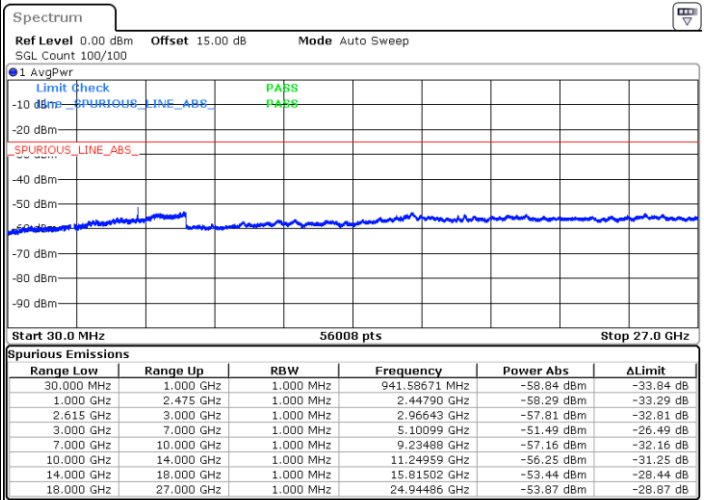

Date: 3.APR.2023 23:40:27

LTE Band 7C / 15MHz+20MHz

64QAM

Lowest Channel / 1RB0 and 1RB99

Lowest Channel / 1RB74 and 1RB0

Date: 14.MAR.2023 15:54:32

Date: 14.MAR.2023 15:47:28

Lowest Channel / FullIRB

N/A

Date: 14.MAR.2023 15:55:58

LTE Band 7C / 15MHz+20MHz

64QAM

Middle Channel / 1RB0 and 1RB9

Middle Channel / 1RB74 and 1RB0

Date: 14.MAR.2023 16:04:27

Date: 14.MAR.2023 16:11:32

Middle Channel / FullRB

N/A

Date: 14.MAR.2023 16:03:02

LTE Band 7C / 15MHz+20MHz

64QAM

Highest Channel / 1RB0 and 1RB99

Highest Channel / 1RB74 and 1RB0

Date: 14.MAR.2023 16:17:13