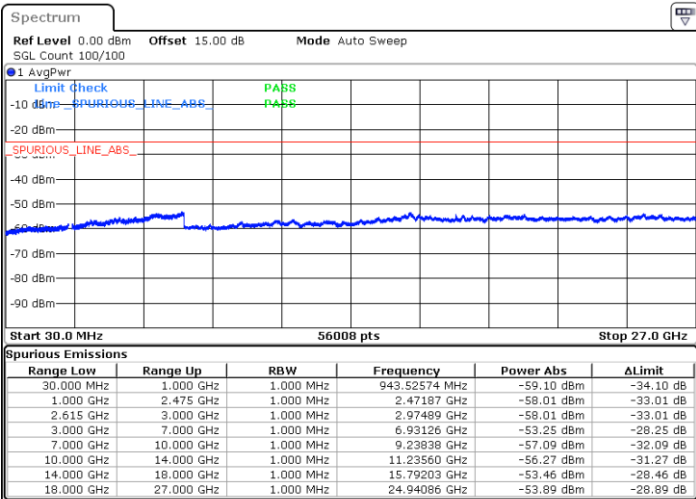

Date: 3.APR.2023 23:56:06

LTE Band 7C / 20MHz+10MHz

16QAM

Highest Channel / 1RB0 and 1RB49

Highest Channel / 1RB99 and 1RB0

Date: 4.APR.2023 00:11:29

Date: 4.APR.2023 00:07:39

Highest Channel / FullIRB

N/A

Date: 4.APR.2023 00:15:19

LTE Band 7C / 20MHz+15MHz

16QAM

Lowest Channel / 1RB0 and 1RB74

Lowest Channel / 1RB99 and 1RB0

Date: 14.MAR.2023 16:44:57

Date: 14.MAR.2023 16:40:42

Lowest Channel / FullIRB

N/A

Date: 14.MAR.2023 16:49:12

LTE Band 7C / 20MHz+15MHz

16QAM

MiddleChannel / 1RB0 and 1RB74

Middle Channel / 1RB99 and 1RB0

Date: 14.MAR.2023 17:00:44

Date: 14.MAR.2023 17:04:59

Middle Channel / FullIRB

N/A

Date: 14.MAR.2023 16:56:29

LTE Band 7C / 20MHz+15MHz

16QAM

Highest Channel / 1RB0 and 1RB74

Highest Channel / 1RB99 and 1RB0