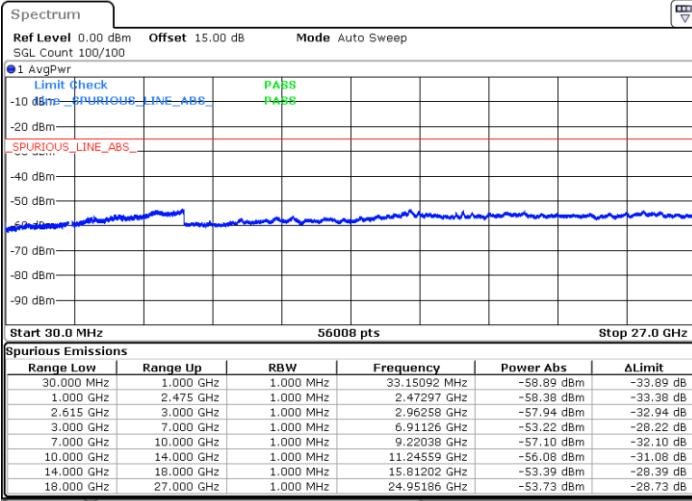

N/A

Date: 4.APR.2023 00:15:19

LTE Band 7C / 20MHz+15MHz

16QAM

Lowest Channel / 1RB0 and 1RB74

Lowest Channel / 1RB99 and 1RB0

Date: 14.MAR.2023 16:44:57

Date: 14.MAR.2023 16:40:42

Lowest Channel / FullIRB

N/A

Date: 14.MAR.2023 16:49:12

LTE Band 7C / 20MHz+15MHz

16QAM

MiddleChannel / 1RB0 and 1RB74

Middle Channel / 1RB99 and 1RB0

Date: 14.MAR.2023 17:00:44

Date: 14.MAR.2023 17:04:59

Middle Channel / FullIRB

N/A

Date: 14.MAR.2023 16:56:29

LTE Band 7C / 20MHz+15MHz

16QAM

Highest Channel / 1RB0 and 1RB74

Highest Channel / 1RB99 and 1RB0

Date: 14.MAR.2023 17:23:58

Date: 14.MAR.2023 17:19:43

Highest Channel / FullIRB

N/A

Date: 14.MAR.2023 17:28:13

LTE Band 7C / 20MHz+20MHz

16QAM

Lowest Channel / 1RB0 and 1RB99