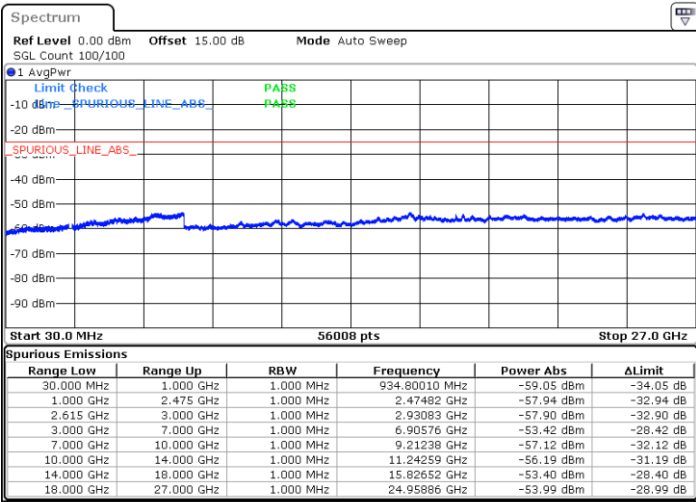

Middle Channel / FullRB

N/A

Date: 3.APR.2023 23:19:59

LTE Band 7C / 15MHz+15MHz

16QAM

Highest Channel / 1RB0 and 1RB74

Highest Channel / 1RB74 and 1RB0

Date: 3.APR.2023 23:35:20

Date: 3.APR.2023 23:31:30

Highest Channel / FullIRB

N/A

Date: 3.APR.2023 23:39:10

LTE Band 7C / 15MHz+20MHz

16QAM

Lowest Channel / 1RB0 and 1RB99

Lowest Channel / 1RB74 and 1RB0

Date: 14.MAR.2023 15:53:07

Date: 14.MAR.2023 15:48:53

Lowest Channel / FullIRB

N/A

Date: 14.MAR.2023 15:57:22

LTE Band 7C / 15MHz+20MHz

16QAM

Middle Channel / 1RB0 and 1RB9