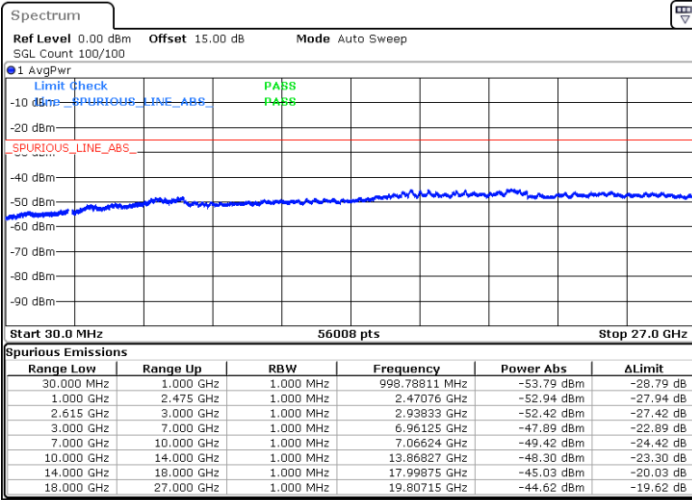

Date: 14.MAR.2023 21:12:03

LTE Band 7C / 15MHz+15MHz

16QAM

Lowest Channel / 1RB0 and 1RB74

Lowest Channel / 1RB74 and 1RB0

Date: 3.APR.2023 21:38:57

Date: 3.APR.2023 22:52:41

Lowest Channel / FullIRB

N/A

Date: 3.APR.2023 23:10:56

LTE Band 7C / 15MHz+15MHz

16QAM

Middle Channel / 1RB0 and 1RB74

Middle Channel / 1RB74 and 1RB0

Date: 3.APR.2023 23:23:49

Date: 3.APR.2023 23:27:39

Middle Channel / FullRB

N/A

Date: 3.APR.2023 23:19:59

LTE Band 7C / 15MHz+15MHz

16QAM

Highest Channel / 1RB0 and 1RB74

Highest Channel / 1RB74 and 1RB0

Date: 3.APR.2023 23:35:20

Date: 3.APR.2023 23:31:30

Highest Channel / FullIRB

N/A

Date: 3.APR.2023 23:39:10

LTE Band 7C / 15MHz+20MHz

16QAM

Lowest Channel / 1RB0 and 1RB99

Lowest Channel / 1RB74 and 1RB0