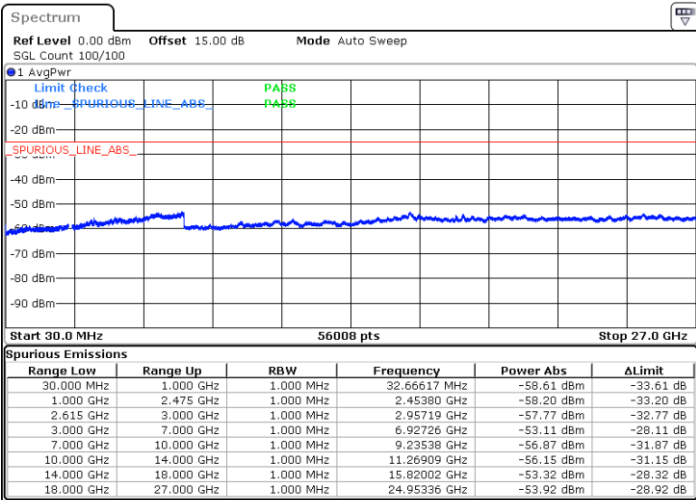

Date: 3.APR.2023 23:40:27

LTE Band 7C / 15MHz+20MHz

64QAM

Lowest Channel / 1RB0 and 1RB99

Lowest Channel / 1RB74 and 1RB0

Date: 14.MAR.2023 15:54:32

Date: 14.MAR.2023 15:47:28

Lowest Channel / FullIRB

N/A

Date: 14.MAR.2023 15:55:58

LTE Band 7C / 15MHz+20MHz

64QAM

Middle Channel / 1RB0 and 1RB9

Middle Channel / 1RB74 and 1RB0

Date: 14.MAR.2023 16:04:27

Date: 14.MAR.2023 16:11:32

Middle Channel / FullRB

N/A

Date: 14.MAR.2023 16:03:02

LTE Band 7C / 15MHz+20MHz

64QAM

Highest Channel / 1RB0 and 1RB99

Highest Channel / 1RB74 and 1RB0

Date: 14.MAR.2023 16:17:13