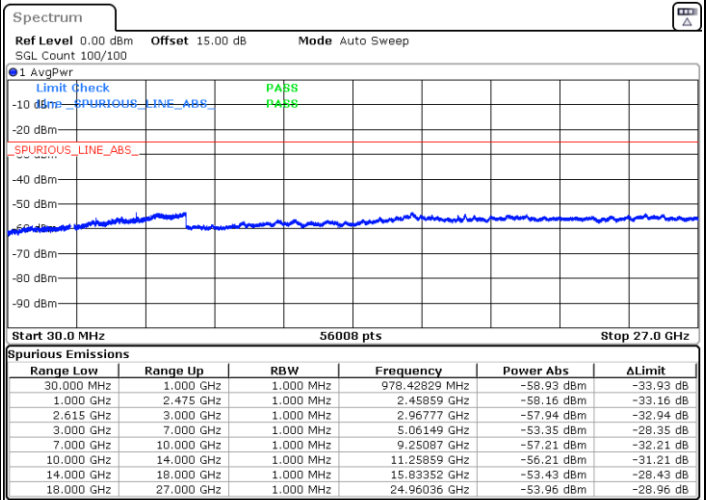

LTE Band 7C / 10MHz+20MHz

64QAM

Lowest Channel / 1RB0 and 1RB99

Lowest Channel / 1RB49 and 1RB0

Date: 16.MAR.2023 21:08:08

Date: 16.MAR.2023 21:02:16

Lowest Channel / FullRB

N/A

Date: 16.MAR.2023 21:09:20

LTE Band 7C / 10MHz+20MHz

64QAM

MiddleChannel / 1RB0 and 1RB99

Middle Channel / 1RB49 and 1RB0

Date: 16.MAR.2023 21:19:26

Date: 16.MAR.2023 21:25:19

Middle Channel / FullRB

N/A

Date: 16.MAR.2023 21:18:15

LTE Band 7C / 10MHz+20MHz

64QAM

Highest Channel / 1RB0 and 1RB99

Highest Channel / 1RB49 and 1RB0

Date: 16.MAR.2023 21:44:25

Date: 16.MAR.2023 21:43:13

Highest Channel / FullIRB

N/A

Date: 16.MAR.2023 21:50:18

LTE Band 7C / 15MHz+10MHz

64QAM

Lowest Channel / 1RB0 and 1RB49

Lowest Channel / 1RB74 and 1RB0

Date: 14.MAR.2023 20:30:19