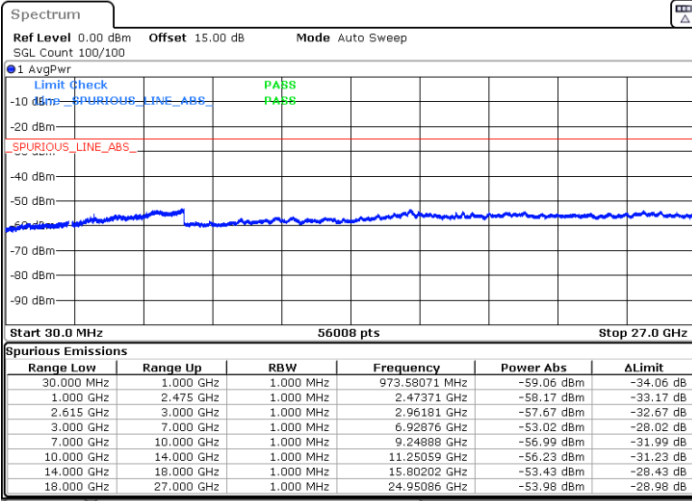

Middle Channel / 1RB0 and 1RB9

Middle Channel / 1RB99 and 1RB0

Date: 14.MAR.2023 19:40:23

Date: 14.MAR.2023 19:44:37

Middle Channel / FullIRB

N/A

Date: 14.MAR.2023 19:36:08

LTE Band 7C / 20MHz+20MHz

16QAM

Highest Channel / 1RB0 and 1RB99

Highest Channel / 1RB99 and 1RB0

Date: 14.MAR.2023 20:03:37

Date: 14.MAR.2023 19:59:22

Highest Channel / FullIRB

N/A

Date: 14.MAR.2023 20:07:51

LTE Band 7C / 10MHz+20MHz

64QAM

Lowest Channel / 1RB0 and 1RB99

Lowest Channel / 1RB49 and 1RB0

Date: 16.MAR.2023 21:08:08

Date: 16.MAR.2023 21:02:16

Lowest Channel / FullRB

N/A