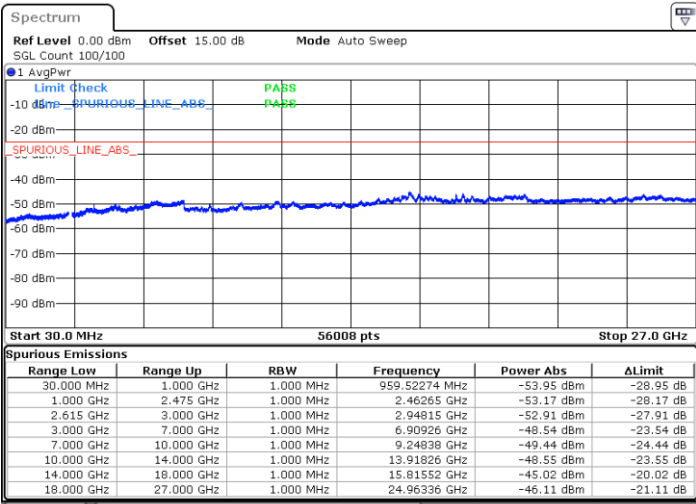

LTE Band 7C / 15MHz+10MHz

16QAM

Highest Channel / 1RB0 and 1RB49

Highest Channel / 1RB74 and 1RB0

Date: 14.MAR.2023 21:07:48

Date: 14.MAR.2023 21:03:33

Highest Channel / FullIRB

N/A

Date: 14.MAR.2023 21:12:03

LTE Band 7C / 15MHz+15MHz

16QAM

Lowest Channel / 1RB0 and 1RB74

Lowest Channel / 1RB74 and 1RB0

Date: 3.APR.2023 21:38:57

Date: 3.APR.2023 22:52:41

Lowest Channel / FullIRB