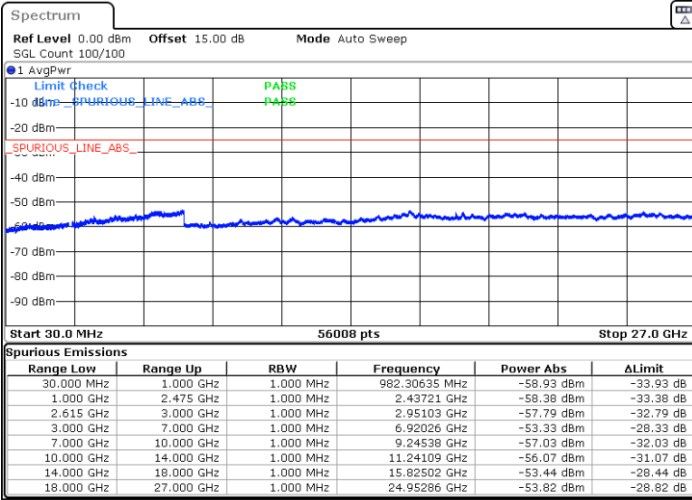

Date: 16.MAR.2023 21:09:20

LTE Band 7C / 10MHz+20MHz

64QAM

MiddleChannel / 1RB0 and 1RB99

Middle Channel / 1RB49 and 1RB0

Date: 16.MAR.2023 21:19:26

Date: 16.MAR.2023 21:25:19

Middle Channel / FullRB

N/A

Date: 16.MAR.2023 21:18:15

LTE Band 7C / 10MHz+20MHz

64QAM

Highest Channel / 1RB0 and 1RB99

Highest Channel / 1RB49 and 1RB0

Date: 16.MAR.2023 21:44:25

Date: 16.MAR.2023 21:43:13

Highest Channel / FullIRB

N/A

Date: 16.MAR.2023 21:50:18

LTE Band 7C / 15MHz+10MHz

64QAM

Lowest Channel / 1RB0 and 1RB49

Lowest Channel / 1RB74 and 1RB0

Date: 14.MAR.2023 20:30:19