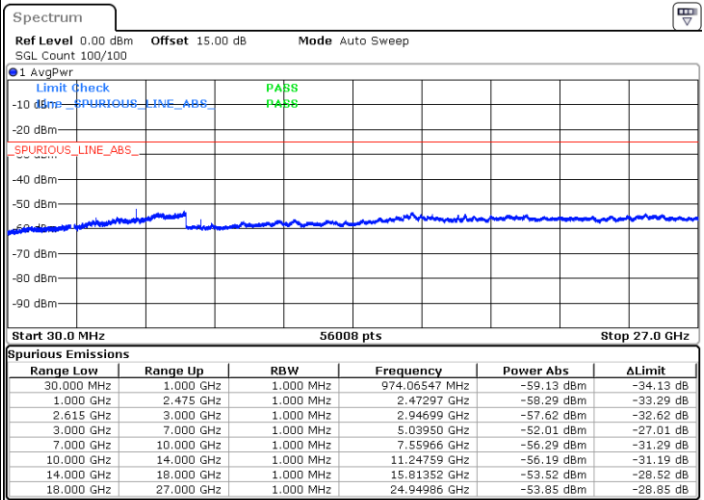

Date: 3.APR.2023 23:56:06

LTE Band 7C / 20MHz+10MHz

16QAM

Highest Channel / 1RB0 and 1RB49

Highest Channel / 1RB99 and 1RB0

Date: 4.APR.2023 00:11:29

Date: 4.APR.2023 00:07:39

Highest Channel / FullIRB

N/A

Date: 4.APR.2023 00:15:19

LTE Band 7C / 20MHz+15MHz

16QAM

Lowest Channel / 1RB0 and 1RB74

Lowest Channel / 1RB99 and 1RB0

Date: 14.MAR.2023 16:44:57

Date: 14.MAR.2023 16:40:42

Lowest Channel / FullIRB

N/A

Date: 14.MAR.2023 16:49:12

LTE Band 7C / 20MHz+15MHz

16QAM

MiddleChannel / 1RB0 and 1RB74

Middle Channel / 1RB99 and 1RB0

Date: 14.MAR.2023 17:00:44

Date: 14.MAR.2023 17:04:59

Middle Channel / FullIRB

N/A

Date: 14.MAR.2023 16:56:29

LTE Band 7C / 20MHz+15MHz

16QAM

Highest Channel / 1RB0 and 1RB74

Highest Channel / 1RB99 and 1RB0