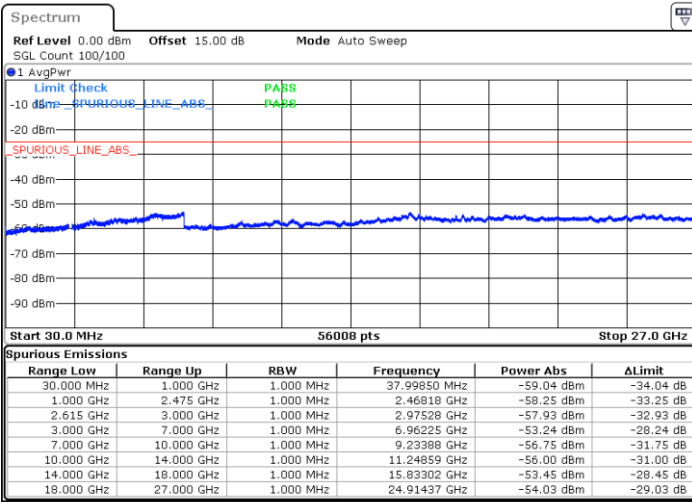

Lowest Channel / 1RB99 and 1RB0

Date: 14.MAR.2023 19:24:38

Date: 14.MAR.2023 19:20:24

Lowest Channel / FullIRB

N/A

Date: 14.MAR.2023 19:28:53

LTE Band 7C / 20MHz+20MHz

16QAM

Middle Channel / 1RB0 and 1RB9

Middle Channel / 1RB99 and 1RB0

Date: 14.MAR.2023 19:40:23

Date: 14.MAR.2023 19:44:37

Middle Channel / FullIRB

N/A

Date: 14.MAR.2023 19:36:08

LTE Band 7C / 20MHz+20MHz

16QAM

Highest Channel / 1RB0 and 1RB99

Highest Channel / 1RB99 and 1RB0

Date: 14.MAR.2023 20:03:37

Date: 14.MAR.2023 19:59:22

Highest Channel / FullIRB

N/A

Date: 14.MAR.2023 20:07:51