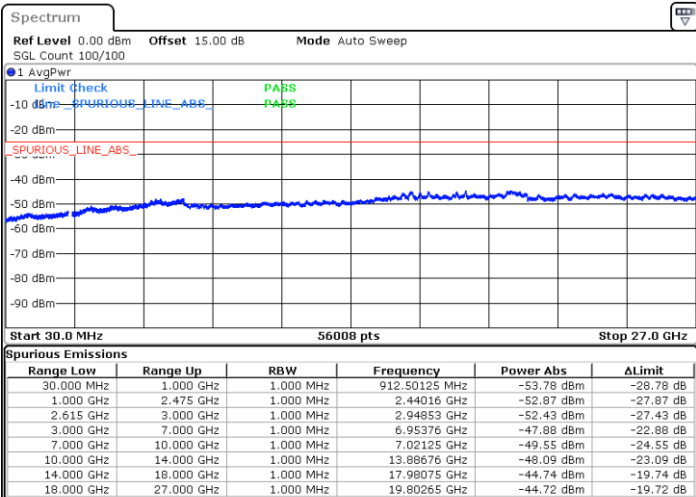

LTE Band 7C / 20MHz+10MHz

16QAM

Middle Channel / 1RB0 and 1RB49

Middle Channel / 1RB99 and 1RB0

Date: 3.APR.2023 23:59:57

Date: 4.APR.2023 00:03:48

Middle Channel / FullIRB

N/A

Date: 3.APR.2023 23:56:06

LTE Band 7C / 20MHz+10MHz

16QAM

Highest Channel / 1RB0 and 1RB49

Highest Channel / 1RB99 and 1RB0

Date: 4.APR.2023 00:11:29

Date: 4.APR.2023 00:07:39

Highest Channel / FullIRB

N/A

Date: 4.APR.2023 00:15:19

LTE Band 7C / 20MHz+15MHz

16QAM

Lowest Channel / 1RB0 and 1RB74

Lowest Channel / 1RB99 and 1RB0

Date: 14.MAR.2023 16:44:57

Date: 14.MAR.2023 16:40:42

Lowest Channel / FullIRB

N/A

Date: 14.MAR.2023 16:49:12

LTE Band 7C / 20MHz+15MHz

16QAM

MiddleChannel / 1RB0 and 1RB74

Middle Channel / 1RB99 and 1RB0

Date: 14.MAR.2023 17:00:44