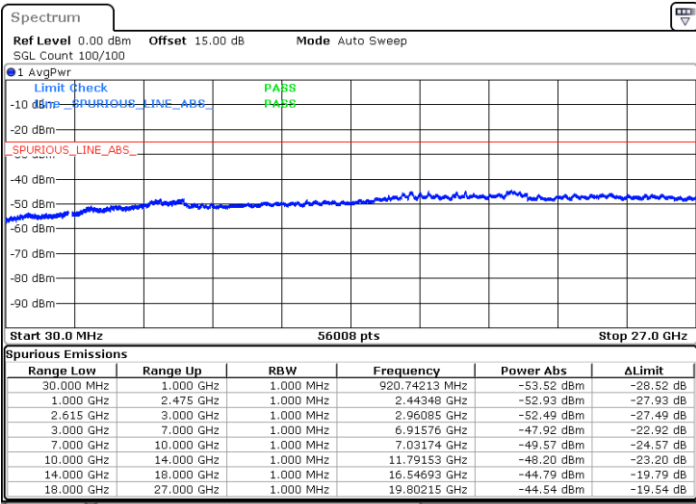

LTE Band 7C / 15MHz+10MHz

16QAM

Highest Channel / 1RB0 and 1RB49

Highest Channel / 1RB74 and 1RB0

Date: 14.MAR.2023 21:07:48

Date: 14.MAR.2023 21:03:33

Highest Channel / FullIRB

N/A

Date: 14.MAR.2023 21:12:03

LTE Band 7C / 15MHz+15MHz

16QAM

Lowest Channel / 1RB0 and 1RB74

Lowest Channel / 1RB74 and 1RB0

Date: 3.APR.2023 21:38:57

Date: 3.APR.2023 22:52:41

Lowest Channel / FullIRB