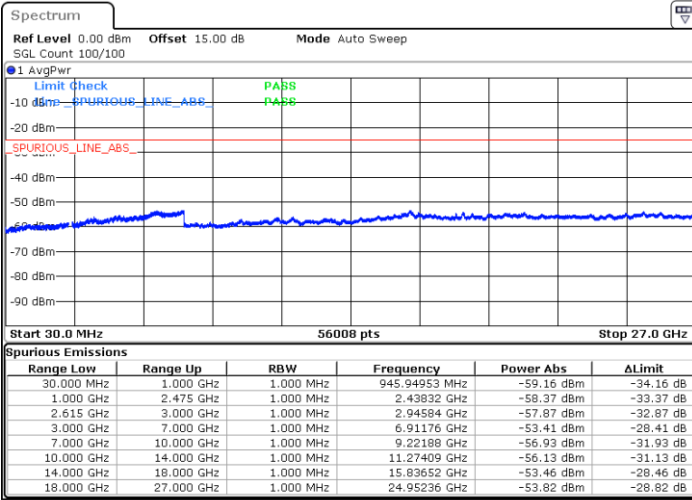

N/A

Date: 4.APR.2023 00:15:19

LTE Band 7C / 20MHz+15MHz

16QAM

Lowest Channel / 1RB0 and 1RB74

Lowest Channel / 1RB99 and 1RB0

Date: 14.MAR.2023 16:44:57

Date: 14.MAR.2023 16:40:42

Lowest Channel / FullIRB

N/A

Date: 14.MAR.2023 16:49:12

LTE Band 7C / 20MHz+15MHz

16QAM

MiddleChannel / 1RB0 and 1RB74

Middle Channel / 1RB99 and 1RB0

Date: 14.MAR.2023 17:00:44

Date: 14.MAR.2023 17:04:59

Middle Channel / FullIRB

N/A

Date: 14.MAR.2023 16:56:29

LTE Band 7C / 20MHz+15MHz

16QAM

Highest Channel / 1RB0 and 1RB74

Highest Channel / 1RB99 and 1RB0

Date: 14.MAR.2023 17:23:58

Date: 14.MAR.2023 17:19:43

Highest Channel / FullIRB

N/A

Date: 14.MAR.2023 17:28:13

LTE Band 7C / 20MHz+20MHz

16QAM

Lowest Channel / 1RB0 and 1RB99