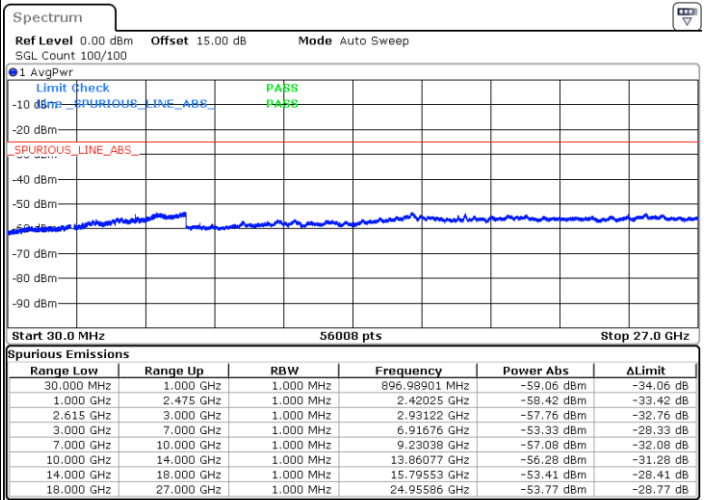

LTE Band 7C / 15MHz+15MHz

64QAM

Highest Channel / 1RB0 and 1RB74

Highest Channel / 1RB74 and 1RB0

Date: 3.APR.2023 23:34:03

Date: 3.APR.2023 23:32:46

Highest Channel / FullIRB

N/A

Date: 3.APR.2023 23:40:27

LTE Band 7C / 15MHz+20MHz

64QAM

Lowest Channel / 1RB0 and 1RB99

Lowest Channel / 1RB74 and 1RB0

Date: 14.MAR.2023 15:54:32

Date: 14.MAR.2023 15:47:28

Lowest Channel / FullIRB

N/A

Date: 14.MAR.2023 15:55:58

LTE Band 7C / 15MHz+20MHz

64QAM

Middle Channel / 1RB0 and 1RB9

Middle Channel / 1RB74 and 1RB0

Date: 14.MAR.2023 16:04:27

Date: 14.MAR.2023 16:11:32