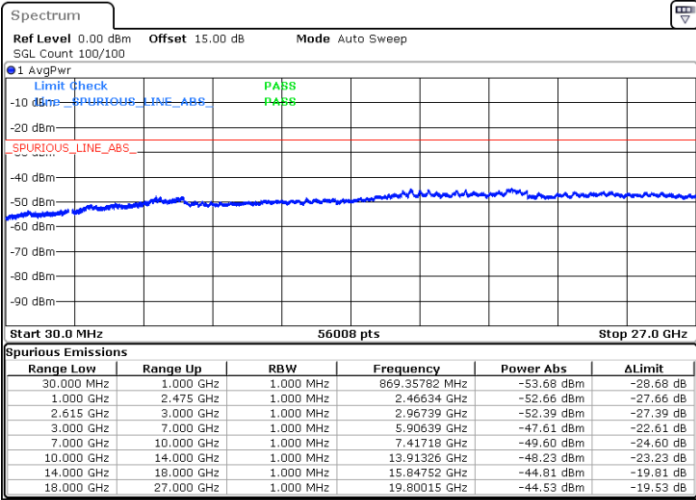

Lowest Channel / 1RB0 and 1RB74

Lowest Channel / 1RB74 and 1RB0

Date: 3.APR.2023 21:51:01

Date: 3.APR.2023 23:08:08

Lowest Channel / FullRB

N/A

Date: 3.APR.2023 23:12:09

LTE Band 7C / 15MHz+15MHz

64QAM

Middle Channel / 1RB0 and 1RB74

Middle Channel / 1RB74 and 1RB0

Date: 3.APR.2023 23:22:32

Date: 3.APR.2023 23:28:55

Middle Channel / FullIRB

N/A

Date: 3.APR.2023 23:21:16

LTE Band 7C / 15MHz+15MHz

64QAM

Highest Channel / 1RB0 and 1RB74

Highest Channel / 1RB74 and 1RB0

Date: 3.APR.2023 23:34:03

Date: 3.APR.2023 23:32:46

Highest Channel / FullIRB

N/A

Date: 3.APR.2023 23:40:27

LTE Band 7C / 15MHz+20MHz

64QAM

Lowest Channel / 1RB0 and 1RB99

Lowest Channel / 1RB74 and 1RB0

Date: 14.MAR.2023 15:54:32

Date: 14.MAR.2023 15:47:28

Lowest Channel / FullIRB