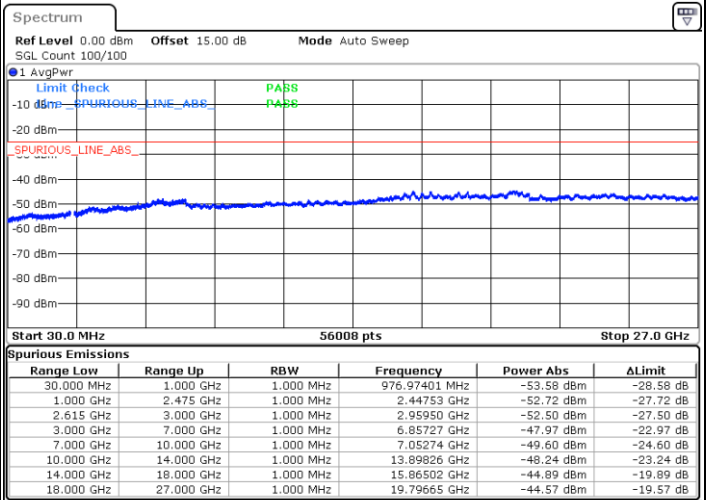

LTE Band 7C / 20MHz+10MHz

16QAM

Middle Channel / 1RB0 and 1RB49

Middle Channel / 1RB99 and 1RB0

Date: 3.APR.2023 23:59:57

Date: 4.APR.2023 00:03:48

Middle Channel / FullIRB

N/A

Date: 3.APR.2023 23:56:06

LTE Band 7C / 20MHz+10MHz

16QAM

Highest Channel / 1RB0 and 1RB49

Highest Channel / 1RB99 and 1RB0

Date: 4.APR.2023 00:11:29

Date: 4.APR.2023 00:07:39

Highest Channel / FullIRB

N/A

Date: 4.APR.2023 00:15:19

LTE Band 7C / 20MHz+15MHz

16QAM

Lowest Channel / 1RB0 and 1RB74

Lowest Channel / 1RB99 and 1RB0

Date: 14.MAR.2023 16:44:57

Date: 14.MAR.2023 16:40:42