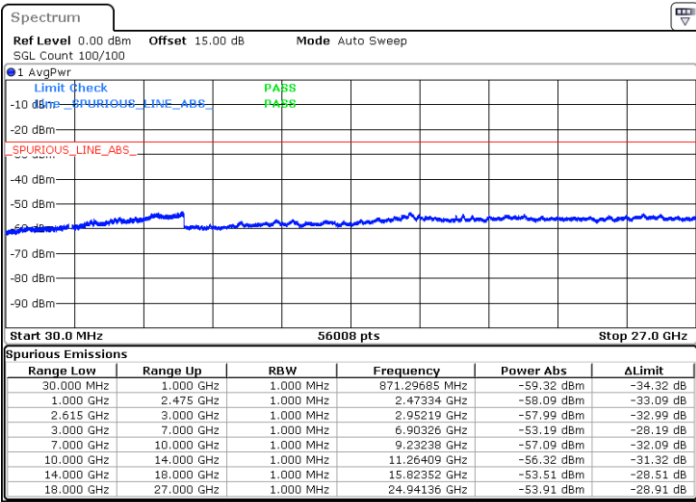

Lowest Channel / 1RB99 and 1RB0

Date: 14.MAR.2023 19:24:38

Date: 14.MAR.2023 19:20:24

Lowest Channel / FullIRB

N/A

Date: 14.MAR.2023 19:28:53

LTE Band 7C / 20MHz+20MHz

16QAM

Middle Channel / 1RB0 and 1RB9

Middle Channel / 1RB99 and 1RB0

Date: 14.MAR.2023 19:40:23

Date: 14.MAR.2023 19:44:37

Middle Channel / FullIRB

N/A

Date: 14.MAR.2023 19:36:08

LTE Band 7C / 20MHz+20MHz

16QAM

Highest Channel / 1RB0 and 1RB99

Highest Channel / 1RB99 and 1RB0

Date: 14.MAR.2023 20:03:37

Date: 14.MAR.2023 19:59:22

Highest Channel / FullIRB

N/A

Date: 14.MAR.2023 20:07:51