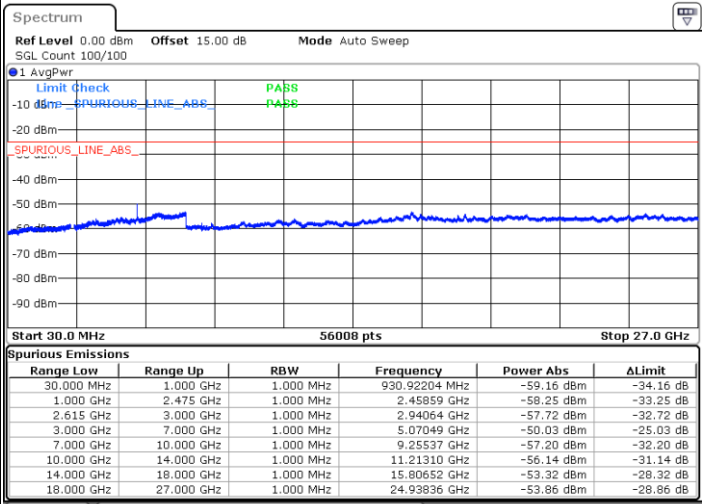

Date: 14.MAR.2023 17:23:58

Date: 14.MAR.2023 17:19:43

Highest Channel / FullIRB

N/A

Date: 14.MAR.2023 17:28:13

LTE Band 7C / 20MHz+20MHz

16QAM

Lowest Channel / 1RB0 and 1RB99

Lowest Channel / 1RB99 and 1RB0

Date: 14.MAR.2023 19:24:38

Date: 14.MAR.2023 19:20:24

Lowest Channel / FullIRB

N/A

Date: 14.MAR.2023 19:28:53

LTE Band 7C / 20MHz+20MHz

16QAM

Middle Channel / 1RB0 and 1RB9

Middle Channel / 1RB99 and 1RB0

Date: 14.MAR.2023 19:40:23

Date: 14.MAR.2023 19:44:37

Middle Channel / FullIRB

N/A

Date: 14.MAR.2023 19:36:08

LTE Band 7C / 20MHz+20MHz