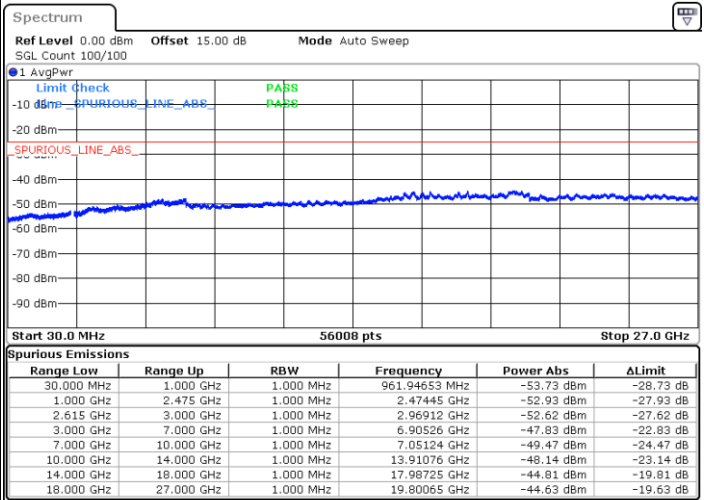

LTE Band 7C / 20MHz+10MHz

16QAM

Middle Channel / 1RB0 and 1RB49

Middle Channel / 1RB99 and 1RB0

Date: 3.APR.2023 23:59:57

Date: 4.APR.2023 00:03:48

Middle Channel / FullIRB

N/A

Date: 3.APR.2023 23:56:06

LTE Band 7C / 20MHz+10MHz

16QAM

Highest Channel / 1RB0 and 1RB49

Highest Channel / 1RB99 and 1RB0

Date: 4.APR.2023 00:11:29

Date: 4.APR.2023 00:07:39

Highest Channel / FullIRB