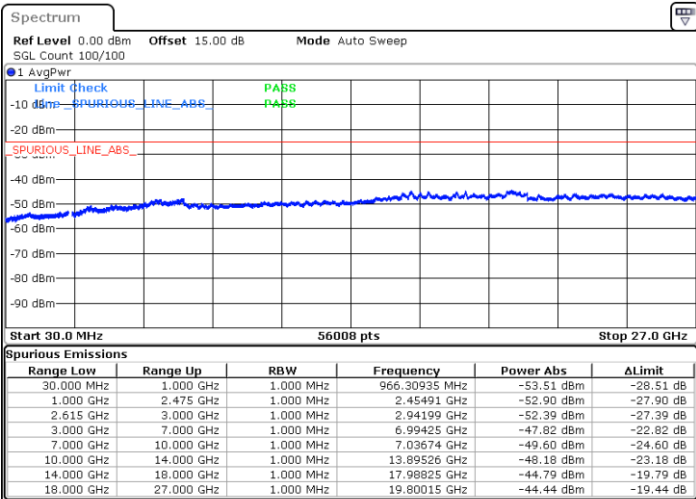

Highest Channel / 1RB74 and 1RB0

Date: 14.MAR.2023 21:06:23

Date: 14.MAR.2023 21:04:58

Highest Channel / FullIRB

N/A

Date: 14.MAR.2023 21:13:27

LTE Band 7C / 15MHz+15MHz

64QAM

Lowest Channel / 1RB0 and 1RB74

Lowest Channel / 1RB74 and 1RB0

Date: 3.APR.2023 21:51:01

Date: 3.APR.2023 23:08:08

Lowest Channel / FullRB

N/A

Date: 3.APR.2023 23:12:09

LTE Band 7C / 15MHz+15MHz

LTE Band 7C / 15MHz+15MHz

64QAM

Highest Channel / 1RB0 and 1RB74

Highest Channel / 1RB74 and 1RB0

Date: 3.APR.2023 23:34:03

Date: 3.APR.2023 23:32:46

Highest Channel / FullIRB

N/A