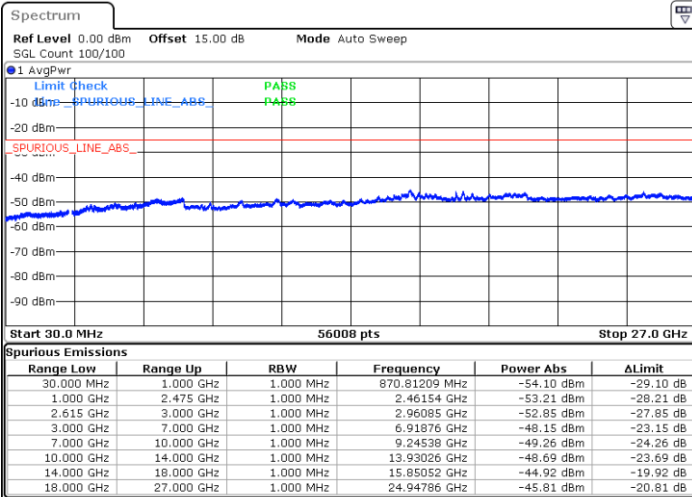

Highest Channel / FullIRB

N/A

Date: 16.MAR.2023 21:50:18

LTE Band 7C / 15MHz+10MHz

64QAM

Lowest Channel / 1RB0 and 1RB49

Lowest Channel / 1RB74 and 1RB0

Date: 14.MAR.2023 20:30:19

Date: 14.MAR.2023 20:23:15

Lowest Channel / FullIRB

N/A

Date: 14.MAR.2023 20:31:44

LTE Band 7C / 15MHz+10MHz

64QAM

Middle Channel / 1RB0 and 1RB49

Middle Channel / 1RB74 and 1RB0

Date: 14.MAR.2023 20:43:13

Date: 14.MAR.2023 20:50:16

Middle Channel / FullRB

N/A

Date: 14.MAR.2023 20:41:48

LTE Band 7C / 15MHz+10MHz

64QAM

Highest Channel / 1RB0 and 1RB49

Highest Channel / 1RB74 and 1RB0

Date: 14.MAR.2023 21:06:23

Date: 14.MAR.2023 21:04:58

Highest Channel / FullIRB

N/A

Date: 14.MAR.2023 21:13:27

LTE Band 7C / 15MHz+15MHz

64QAM