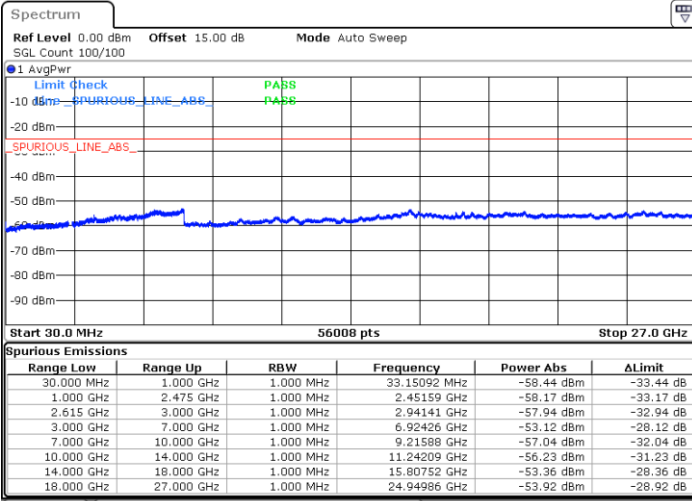

Date: 14.MAR.2023 15:53:07

Date: 14.MAR.2023 15:48:53

Lowest Channel / FullIRB

N/A

Date: 14.MAR.2023 15:57:22

LTE Band 7C / 15MHz+20MHz

16QAM

Middle Channel / 1RB0 and 1RB9

Middle Channel / 1RB74 and 1RB0

Date: 14.MAR.2023 16:05:52

Date: 14.MAR.2023 16:10:07

Middle Channel / FullIRB

N/A

Date: 14.MAR.2023 16:01:37

LTE Band 7C / 15MHz+20MHz

16QAM

Highest Channel / 1RB0 and 1RB99

Highest Channel / 1RB74 and 1RB0

Date: 14.MAR.2023 16:18:38

Date: 14.MAR.2023 16:14:22

Highest Channel / FullIRB

N/A

Date: 14.MAR.2023 16:22:52

LTE Band 7C / 20MHz+10MHz