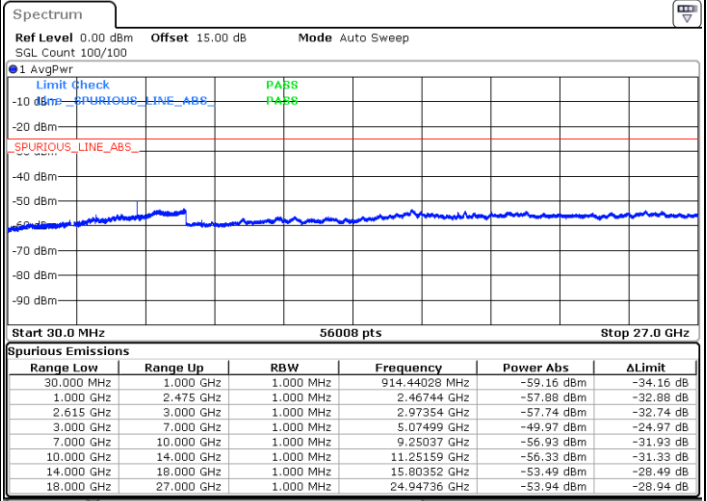

N/A

Date: 4.APR.2023 00:15:19

LTE Band 7C / 20MHz+15MHz

16QAM

Lowest Channel / 1RB0 and 1RB74

Lowest Channel / 1RB99 and 1RB0

Date: 14.MAR.2023 16:44:57

Date: 14.MAR.2023 16:40:42

Lowest Channel / FullIRB

N/A

Date: 14.MAR.2023 16:49:12

LTE Band 7C / 20MHz+15MHz

16QAM

MiddleChannel / 1RB0 and 1RB74

Middle Channel / 1RB99 and 1RB0

Date: 14.MAR.2023 17:00:44

Date: 14.MAR.2023 17:04:59

Middle Channel / FullIRB

N/A

Date: 14.MAR.2023 16:56:29

LTE Band 7C / 20MHz+15MHz

16QAM

Highest Channel / 1RB0 and 1RB74

Highest Channel / 1RB99 and 1RB0

Date: 14.MAR.2023 17:23:58

Date: 14.MAR.2023 17:19:43

Highest Channel / FullIRB

N/A

Date: 14.MAR.2023 17:28:13

LTE Band 7C / 20MHz+20MHz

16QAM

Lowest Channel / 1RB0 and 1RB99