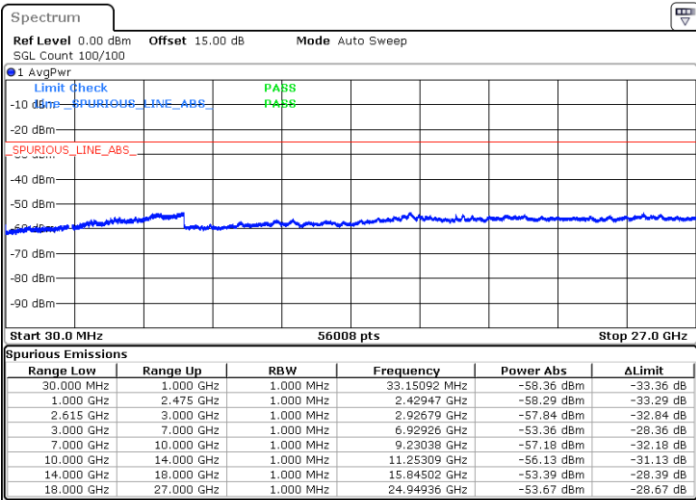

Lowest Channel / FullIRB

N/A

Date: 14.MAR.2023 16:49:12

LTE Band 7C / 20MHz+15MHz

16QAM

MiddleChannel / 1RB0 and 1RB74

Middle Channel / 1RB99 and 1RB0

Date: 14.MAR.2023 17:00:44

Date: 14.MAR.2023 17:04:59

Middle Channel / FullIRB

N/A

Date: 14.MAR.2023 16:56:29

LTE Band 7C / 20MHz+15MHz

16QAM

Highest Channel / 1RB0 and 1RB74

Highest Channel / 1RB99 and 1RB0

Date: 14.MAR.2023 17:23:58

Date: 14.MAR.2023 17:19:43

Highest Channel / FullIRB

N/A

Date: 14.MAR.2023 17:28:13

LTE Band 7C / 20MHz+20MHz

16QAM

Lowest Channel / 1RB0 and 1RB99

Lowest Channel / 1RB99 and 1RB0

Date: 14.MAR.2023 19:24:38

Date: 14.MAR.2023 19:20:24

Lowest Channel / FullIRB

N/A

Date: 14.MAR.2023 19:28:53

LTE Band 7C / 20MHz+20MHz

16QAM