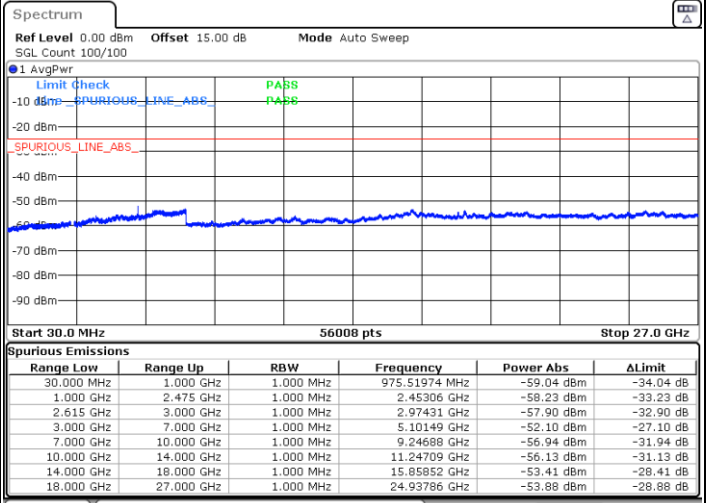

Date: 16.MAR.2023 21:09:20

LTE Band 7C / 10MHz+20MHz

64QAM

MiddleChannel / 1RB0 and 1RB99

Middle Channel / 1RB49 and 1RB0

Date: 16.MAR.2023 21:19:26

Date: 16.MAR.2023 21:25:19

Middle Channel / FullRB

N/A

Date: 16.MAR.2023 21:18:15

LTE Band 7C / 10MHz+20MHz

64QAM

Highest Channel / 1RB0 and 1RB99

Highest Channel / 1RB49 and 1RB0

Date: 16.MAR.2023 21:44:25

Date: 16.MAR.2023 21:43:13

Highest Channel / FullIRB

N/A

Date: 16.MAR.2023 21:50:18

LTE Band 7C / 15MHz+10MHz

64QAM

Lowest Channel / 1RB0 and 1RB49

Lowest Channel / 1RB74 and 1RB0

Date: 14.MAR.2023 20:30:19