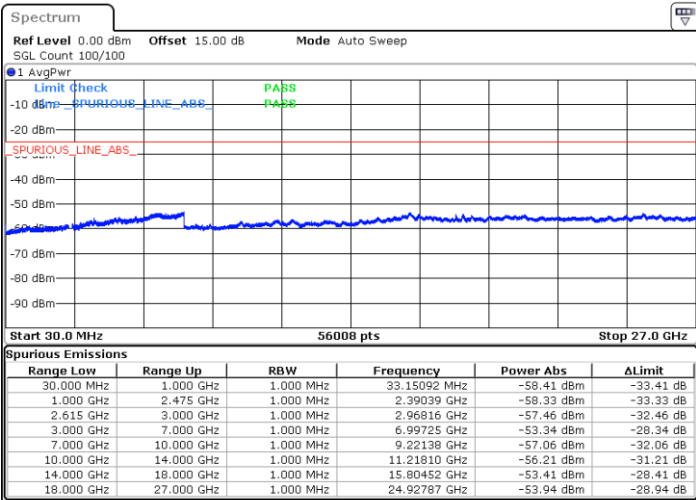

LTE Band 7C / 15MHz+15MHz

64QAM

Highest Channel / 1RB0 and 1RB74

Highest Channel / 1RB74 and 1RB0

Date: 3.APR.2023 23:34:03

Date: 3.APR.2023 23:32:46

Highest Channel / FullIRB

N/A

Date: 3.APR.2023 23:40:27

LTE Band 7C / 15MHz+20MHz

64QAM

Lowest Channel / 1RB0 and 1RB99

Lowest Channel / 1RB74 and 1RB0

Date: 14.MAR.2023 15:54:32

Date: 14.MAR.2023 15:47:28

Lowest Channel / FullIRB

N/A

Date: 14.MAR.2023 15:55:58

LTE Band 7C / 15MHz+20MHz

64QAM

Middle Channel / 1RB0 and 1RB9

Middle Channel / 1RB74 and 1RB0

Date: 14.MAR.2023 16:04:27

Date: 14.MAR.2023 16:11:32