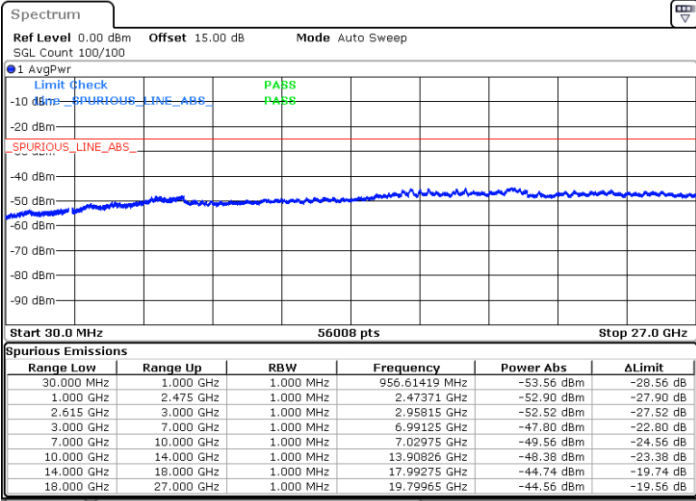

LTE Band 7C / 15MHz+15MHz

64QAM

Middle Channel / 1RB0 and 1RB74

Middle Channel / 1RB74 and 1RB0

Date: 3.APR.2023 23:22:32