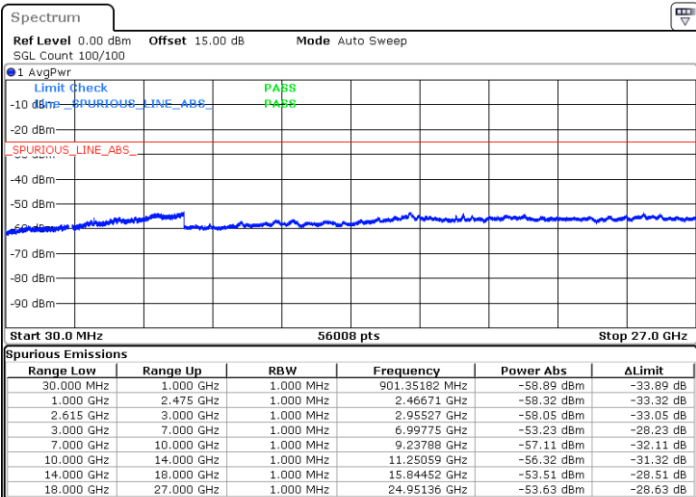

Lowest Channel / FullIRB

N/A

Date: 14.MAR.2023 16:49:12

LTE Band 7C / 20MHz+15MHz

16QAM

MiddleChannel / 1RB0 and 1RB74

Middle Channel / 1RB99 and 1RB0

Date: 14.MAR.2023 17:00:44

Date: 14.MAR.2023 17:04:59

Middle Channel / FullIRB

N/A

Date: 14.MAR.2023 16:56:29

LTE Band 7C / 20MHz+15MHz

16QAM

Highest Channel / 1RB0 and 1RB74

Highest Channel / 1RB99 and 1RB0

Date: 14.MAR.2023 17:23:58

Date: 14.MAR.2023 17:19:43

Highest Channel / FullIRB

N/A

Date: 14.MAR.2023 17:28:13

LTE Band 7C / 20MHz+20MHz

16QAM

Lowest Channel / 1RB0 and 1RB99

Lowest Channel / 1RB99 and 1RB0

Date: 14.MAR.2023 19:24:38

Date: 14.MAR.2023 19:20:24

Lowest Channel / FullIRB

N/A

Date: 14.MAR.2023 19:28:53

LTE Band 7C / 20MHz+20MHz

16QAM