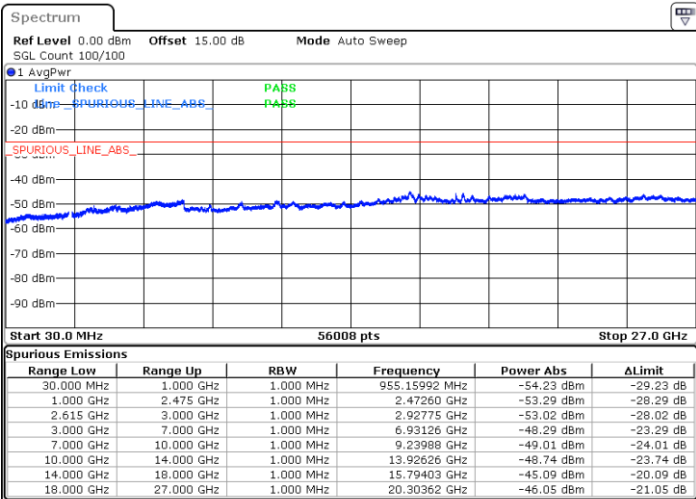

LTE Band 7C / 15MHz+10MHz

16QAM

Highest Channel / 1RB0 and 1RB49

Highest Channel / 1RB74 and 1RB0

Date: 14.MAR.2023 21:07:48

Date: 14.MAR.2023 21:03:33

Highest Channel / FullIRB

N/A

Date: 14.MAR.2023 21:12:03

LTE Band 7C / 15MHz+15MHz

16QAM

Lowest Channel / 1RB0 and 1RB74

Lowest Channel / 1RB74 and 1RB0

Date: 3.APR.2023 21:38:57

Date: 3.APR.2023 22:52:41

Lowest Channel / FullIRB