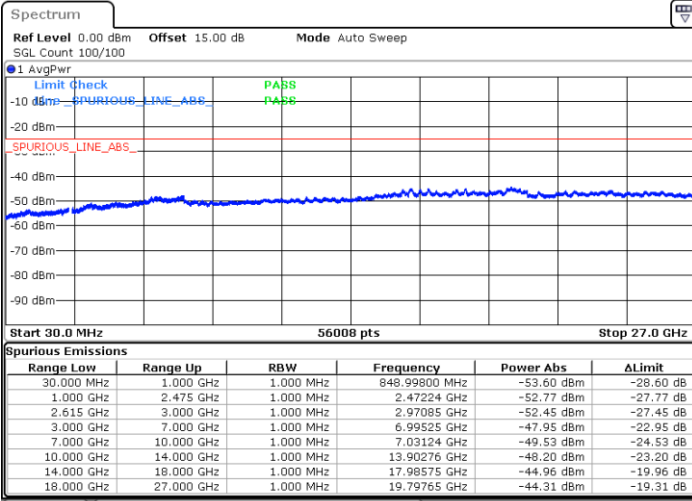

Date: 14.MAR.2023 21:12:03

LTE Band 7C / 15MHz+15MHz

16QAM

Lowest Channel / 1RB0 and 1RB74

Lowest Channel / 1RB74 and 1RB0

Date: 3.APR.2023 21:38:57

Date: 3.APR.2023 22:52:41

Lowest Channel / FullIRB

N/A

Date: 3.APR.2023 23:10:56

LTE Band 7C / 15MHz+15MHz

16QAM

Middle Channel / 1RB0 and 1RB74

Middle Channel / 1RB74 and 1RB0

Date: 3.APR.2023 23:23:49

Date: 3.APR.2023 23:27:39

Middle Channel / FullRB

N/A

Date: 3.APR.2023 23:19:59

LTE Band 7C / 15MHz+15MHz

16QAM

Highest Channel / 1RB0 and 1RB74

Highest Channel / 1RB74 and 1RB0

Date: 3.APR.2023 23:35:20

Date: 3.APR.2023 23:31:30

Highest Channel / FullIRB

N/A

Date: 3.APR.2023 23:39:10

LTE Band 7C / 15MHz+20MHz

16QAM

Lowest Channel / 1RB0 and 1RB99

Lowest Channel / 1RB74 and 1RB0