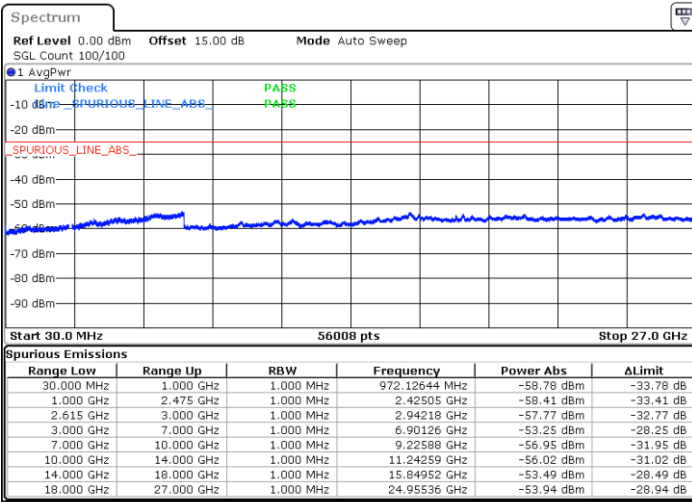

Date: 14.MAR.2023 17:04:59

Middle Channel / FullIRB

N/A

Date: 14.MAR.2023 16:56:29

LTE Band 7C / 20MHz+15MHz

16QAM

Highest Channel / 1RB0 and 1RB74

Highest Channel / 1RB99 and 1RB0

Date: 14.MAR.2023 17:23:58

Date: 14.MAR.2023 17:19:43

Highest Channel / FullIRB

N/A

Date: 14.MAR.2023 17:28:13

LTE Band 7C / 20MHz+20MHz

16QAM

Lowest Channel / 1RB0 and 1RB99

Lowest Channel / 1RB99 and 1RB0

Date: 14.MAR.2023 19:24:38

Date: 14.MAR.2023 19:20:24

Lowest Channel / FullIRB

N/A

Date: 14.MAR.2023 19:28:53

LTE Band 7C / 20MHz+20MHz

16QAM

Middle Channel / 1RB0 and 1RB9

Middle Channel / 1RB99 and 1RB0

Date: 14.MAR.2023 19:40:23

Date: 14.MAR.2023 19:44:37

Middle Channel / FullIRB

N/A

Date: 14.MAR.2023 19:36:08

LTE Band 7C / 20MHz+20MHz