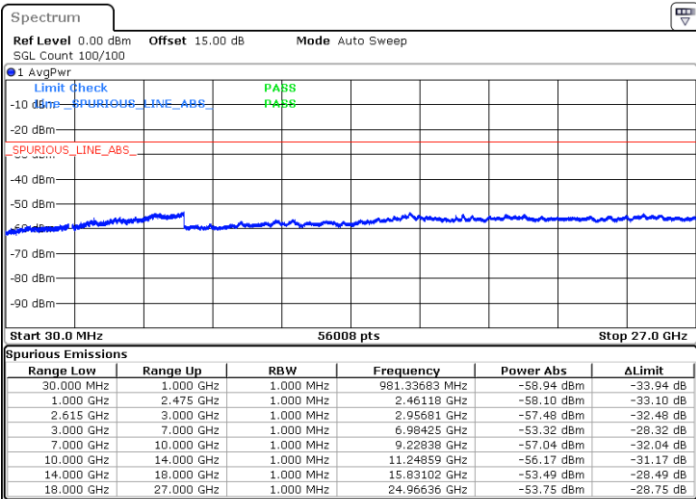

LTE Band 7C / 15MHz+15MHz

64QAM

Highest Channel / 1RB0 and 1RB74

Highest Channel / 1RB74 and 1RB0

Date: 3.APR.2023 23:34:03

Date: 3.APR.2023 23:32:46

Highest Channel / FullIRB

N/A

Date: 3.APR.2023 23:40:27

LTE Band 7C / 15MHz+20MHz

64QAM

Lowest Channel / 1RB0 and 1RB99

Lowest Channel / 1RB74 and 1RB0

Date: 14.MAR.2023 15:54:32

Date: 14.MAR.2023 15:47:28

Lowest Channel / FullIRB

N/A

Date: 14.MAR.2023 15:55:58

LTE Band 7C / 15MHz+20MHz

64QAM

Middle Channel / 1RB0 and 1RB9

Middle Channel / 1RB74 and 1RB0

Date: 14.MAR.2023 16:04:27

Date: 14.MAR.2023 16:11:32