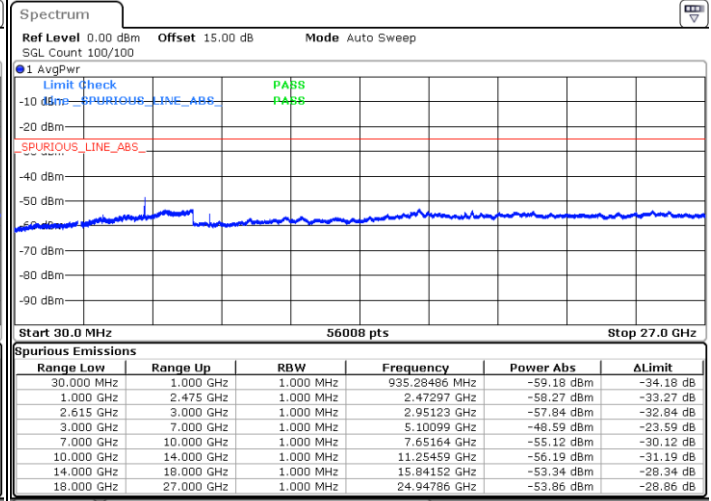

Date: 14.MAR.2023 15:53:07

Date: 14.MAR.2023 15:48:53

Lowest Channel / FullIRB

N/A

Date: 14.MAR.2023 15:57:22

LTE Band 7C / 15MHz+20MHz

16QAM

Middle Channel / 1RB0 and 1RB9

Middle Channel / 1RB74 and 1RB0

Date: 14.MAR.2023 16:05:52

Date: 14.MAR.2023 16:10:07

Middle Channel / FullIRB

N/A

Date: 14.MAR.2023 16:01:37

LTE Band 7C / 15MHz+20MHz

16QAM

Highest Channel / 1RB0 and 1RB99

Highest Channel / 1RB74 and 1RB0

Date: 14.MAR.2023 16:18:38

Date: 14.MAR.2023 16:14:22

Highest Channel / FullIRB

N/A

Date: 14.MAR.2023 16:22:52

LTE Band 7C / 20MHz+10MHz