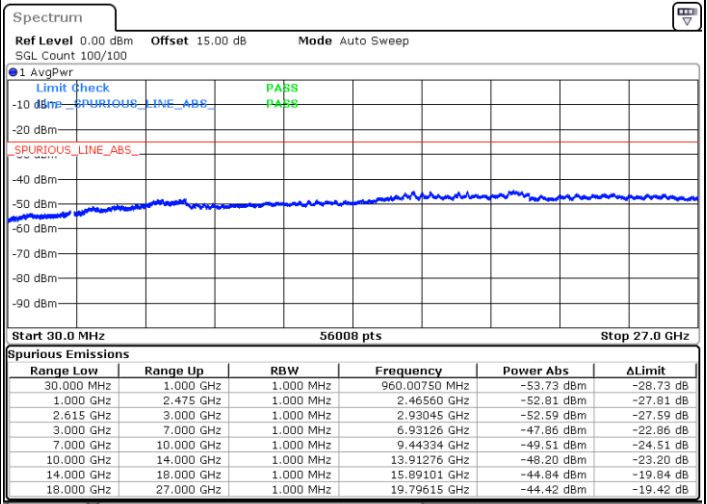

LTE Band 7C / 15MHz+10MHz

16QAM

Highest Channel / 1RB0 and 1RB49

Highest Channel / 1RB74 and 1RB0

Date: 14.MAR.2023 21:07:48

Date: 14.MAR.2023 21:03:33

Highest Channel / FullIRB

N/A

Date: 14.MAR.2023 21:12:03

LTE Band 7C / 15MHz+15MHz

16QAM

Lowest Channel / 1RB0 and 1RB74

Lowest Channel / 1RB74 and 1RB0

Date: 3.APR.2023 21:38:57

Date: 3.APR.2023 22:52:41

Lowest Channel / FullIRB

N/A

Date: 3.APR.2023 23:10:56

LTE Band 7C / 15MHz+15MHz

16QAM

Middle Channel / 1RB0 and 1RB74

Middle Channel / 1RB74 and 1RB0

Date: 3.APR.2023 23:23:49

Date: 3.APR.2023 23:27:39

Middle Channel / FullRB

N/A

Date: 3.APR.2023 23:19:59

LTE Band 7C / 15MHz+15MHz

16QAM

Highest Channel / 1RB0 and 1RB74

Highest Channel / 1RB74 and 1RB0

Date: 3.APR.2023 23:35:20