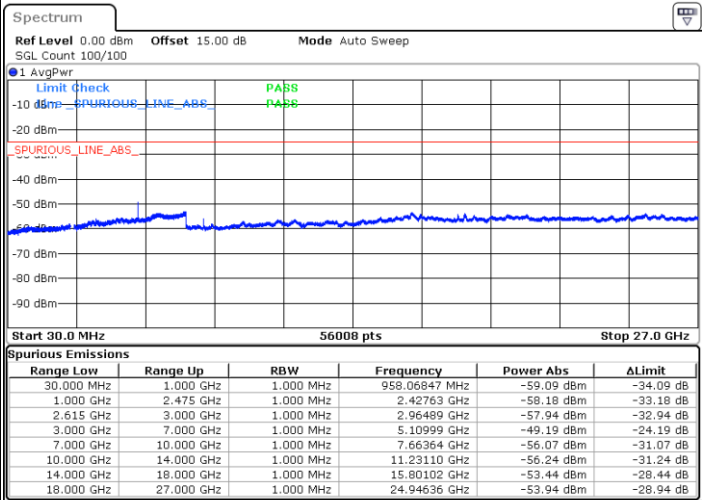

Lowest Channel / FullIRB

N/A

Date: 14.MAR.2023 16:49:12

LTE Band 7C / 20MHz+15MHz

16QAM

MiddleChannel / 1RB0 and 1RB74

Middle Channel / 1RB99 and 1RB0

Date: 14.MAR.2023 17:00:44

Date: 14.MAR.2023 17:04:59

Middle Channel / FullIRB

N/A

Date: 14.MAR.2023 16:56:29

LTE Band 7C / 20MHz+15MHz

16QAM

Highest Channel / 1RB0 and 1RB74

Highest Channel / 1RB99 and 1RB0

Date: 14.MAR.2023 17:23:58

Date: 14.MAR.2023 17:19:43

Highest Channel / FullIRB

N/A

Date: 14.MAR.2023 17:28:13

LTE Band 7C / 20MHz+20MHz

16QAM

Lowest Channel / 1RB0 and 1RB99

Lowest Channel / 1RB99 and 1RB0

Date: 14.MAR.2023 19:24:38

Date: 14.MAR.2023 19:20:24

Lowest Channel / FullIRB

N/A

Date: 14.MAR.2023 19:28:53

LTE Band 7C / 20MHz+20MHz

16QAM