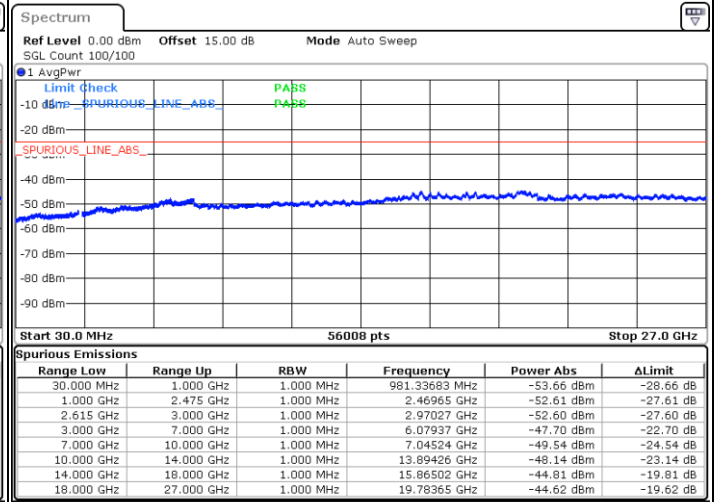

Date: 14.MAR.2023 20:43:13

Date: 14.MAR.2023 20:50:16

Middle Channel / FullRB

N/A

Date: 14.MAR.2023 20:41:48

LTE Band 7C / 15MHz+10MHz

64QAM

Highest Channel / 1RB0 and 1RB49

Highest Channel / 1RB74 and 1RB0

Date: 14.MAR.2023 21:06:23

Date: 14.MAR.2023 21:04:58

Highest Channel / FullIRB

N/A

Date: 14.MAR.2023 21:13:27

LTE Band 7C / 15MHz+15MHz

64QAM

Lowest Channel / 1RB0 and 1RB74

Lowest Channel / 1RB74 and 1RB0

Date: 3.APR.2023 21:51:01

Date: 3.APR.2023 23:08:08

Lowest Channel / FullRB

N/A

Date: 3.APR.2023 23:12:09

LTE Band 7C / 15MHz+15MHz