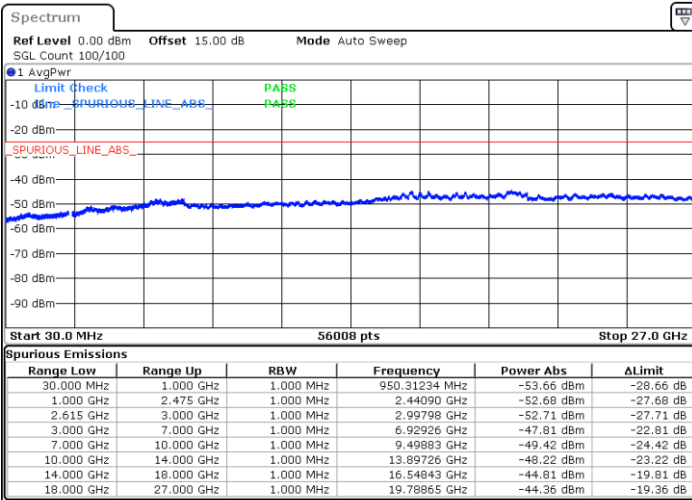

Middle Channel / FullRB

N/A

Date: 3.APR.2023 23:19:59

LTE Band 7C / 15MHz+15MHz

16QAM

Highest Channel / 1RB0 and 1RB74

Highest Channel / 1RB74 and 1RB0

Date: 3.APR.2023 23:35:20

Date: 3.APR.2023 23:31:30

Highest Channel / FullIRB

N/A

Date: 3.APR.2023 23:39:10

LTE Band 7C / 15MHz+20MHz

16QAM

Lowest Channel / 1RB0 and 1RB99

Lowest Channel / 1RB74 and 1RB0

Date: 14.MAR.2023 15:53:07

Date: 14.MAR.2023 15:48:53

Lowest Channel / FullIRB

N/A

Date: 14.MAR.2023 15:57:22

LTE Band 7C / 15MHz+20MHz

16QAM

Middle Channel / 1RB0 and 1RB9