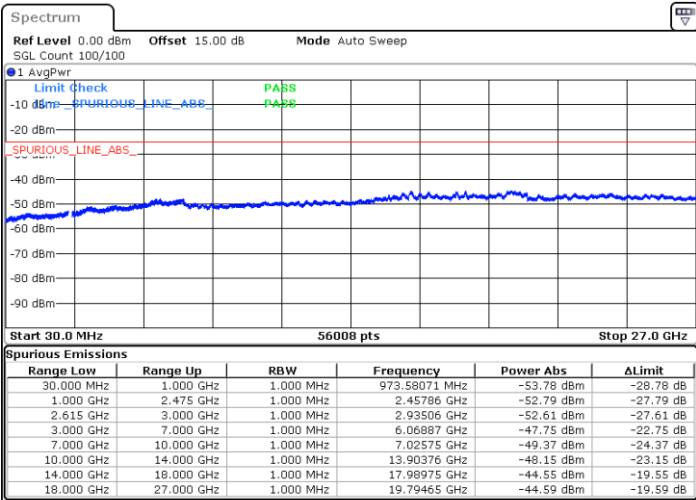

Lowest Channel / 1RB0 and 1RB74

Lowest Channel / 1RB74 and 1RB0

Date: 3.APR.2023 21:51:01

Date: 3.APR.2023 23:08:08

Lowest Channel / FullRB

N/A

Date: 3.APR.2023 23:12:09

LTE Band 7C / 15MHz+15MHz

64QAM

Middle Channel / 1RB0 and 1RB74

Middle Channel / 1RB74 and 1RB0

Date: 3.APR.2023 23:22:32

Date: 3.APR.2023 23:28:55

Middle Channel / FullIRB

N/A

Date: 3.APR.2023 23:21:16

LTE Band 7C / 15MHz+15MHz

64QAM

Highest Channel / 1RB0 and 1RB74

Highest Channel / 1RB74 and 1RB0

Date: 3.APR.2023 23:34:03

Date: 3.APR.2023 23:32:46

Highest Channel / FullIRB

N/A

Date: 3.APR.2023 23:40:27

LTE Band 7C / 15MHz+20MHz

64QAM

Lowest Channel / 1RB0 and 1RB99

Lowest Channel / 1RB74 and 1RB0

Date: 14.MAR.2023 15:54:32

Date: 14.MAR.2023 15:47:28

Lowest Channel / FullIRB