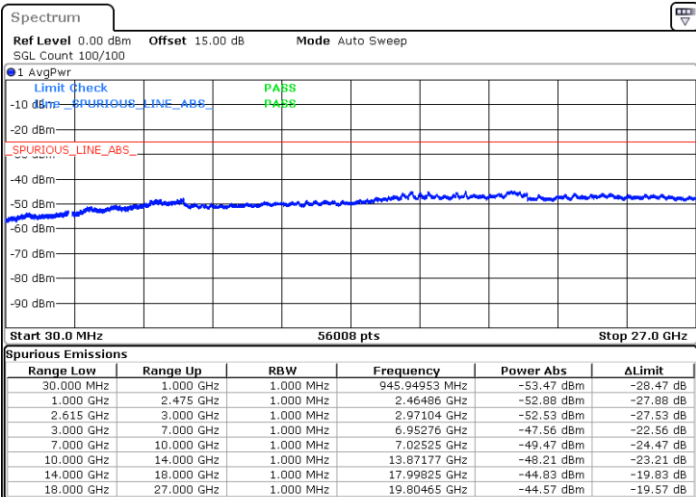

Highest Channel / 1RB0 and 1RB99

Highest Channel / 1RB74 and 1RB0

Date: 14.MAR.2023 16:18:38

Date: 14.MAR.2023 16:14:22

Highest Channel / FullIRB

N/A

Date: 14.MAR.2023 16:22:52

LTE Band 7C / 20MHz+10MHz

LTE Band 7C / 20MHz+10MHz

16QAM

Middle Channel / 1RB0 and 1RB49

Middle Channel / 1RB99 and 1RB0

Date: 3.APR.2023 23:59:57

Date: 4.APR.2023 00:03:48

Middle Channel / FullIRB

N/A

Date: 3.APR.2023 23:56:06

LTE Band 7C / 20MHz+10MHz

16QAM

Highest Channel / 1RB0 and 1RB49

Highest Channel / 1RB99 and 1RB0

Date: 4.APR.2023 00:11:29

Date: 4.APR.2023 00:07:39

Highest Channel / FullIRB