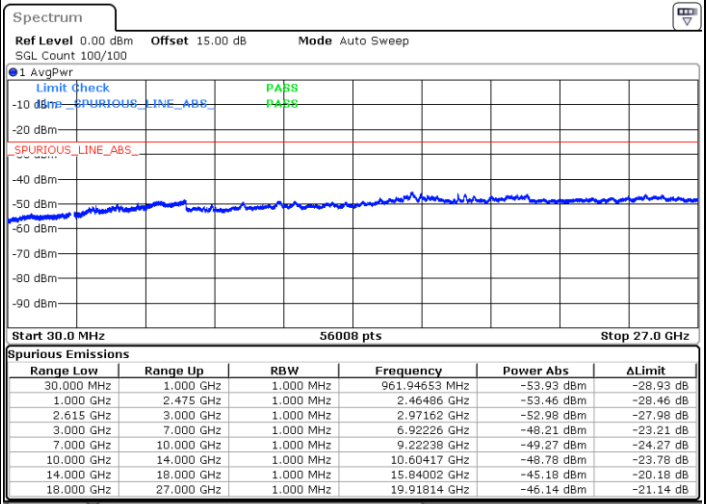

Highest Channel / FullIRB

N/A

Date: 16.MAR.2023 21:50:18

LTE Band 7C / 15MHz+10MHz

64QAM

Lowest Channel / 1RB0 and 1RB49

Lowest Channel / 1RB74 and 1RB0

Date: 14.MAR.2023 20:30:19

Date: 14.MAR.2023 20:23:15

Lowest Channel / FullIRB

N/A

Date: 14.MAR.2023 20:31:44

LTE Band 7C / 15MHz+10MHz

64QAM

Middle Channel / 1RB0 and 1RB49

Middle Channel / 1RB74 and 1RB0

Date: 14.MAR.2023 20:43:13

Date: 14.MAR.2023 20:50:16

Middle Channel / FullRB

N/A

Date: 14.MAR.2023 20:41:48

LTE Band 7C / 15MHz+10MHz

64QAM

Highest Channel / 1RB0 and 1RB49

Highest Channel / 1RB74 and 1RB0

Date: 14.MAR.2023 21:06:23

Date: 14.MAR.2023 21:04:58

Highest Channel / FullIRB

N/A

Date: 14.MAR.2023 21:13:27

LTE Band 7C / 15MHz+15MHz

64QAM