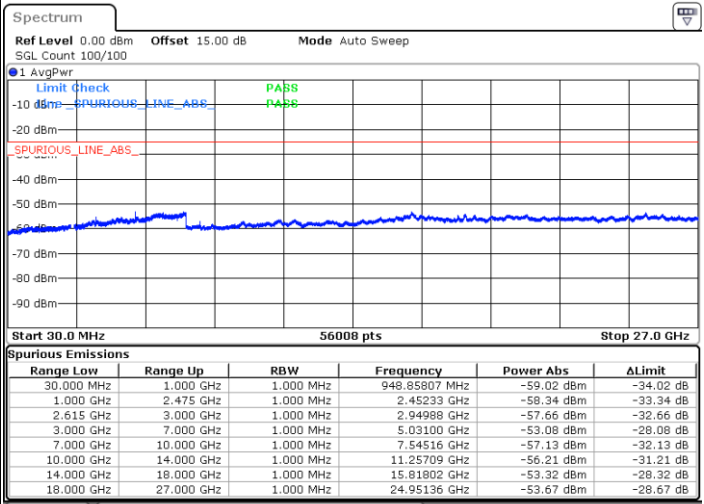

Middle Channel / FullRB

N/A

Date: 3.APR.2023 23:19:59

LTE Band 7C / 15MHz+15MHz

16QAM

Highest Channel / 1RB0 and 1RB74

Highest Channel / 1RB74 and 1RB0

Date: 3.APR.2023 23:35:20

Date: 3.APR.2023 23:31:30

Highest Channel / FullIRB

N/A

Date: 3.APR.2023 23:39:10

LTE Band 7C / 15MHz+20MHz

16QAM

Lowest Channel / 1RB0 and 1RB99

Lowest Channel / 1RB74 and 1RB0

Date: 14.MAR.2023 15:53:07

Date: 14.MAR.2023 15:48:53

Lowest Channel / FullIRB

N/A

Date: 14.MAR.2023 15:57:22

LTE Band 7C / 15MHz+20MHz

16QAM

Middle Channel / 1RB0 and 1RB9

Highest Channel / 1RB0 and 1RB99

Highest Channel / 1RB74 and 1RB0

Date: 14.MAR.2023 16:18:38

Date: 14.MAR.2023 16:14:22

Highest Channel / FullIRB

N/A

Date: 14.MAR.2023 16:22:52

LTE Band 7C / 20MHz+10MHz