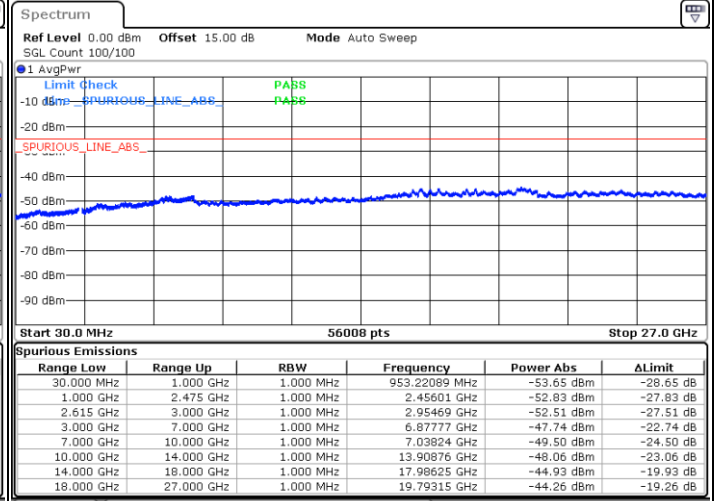

Date: 3.APR.2023 23:28:55