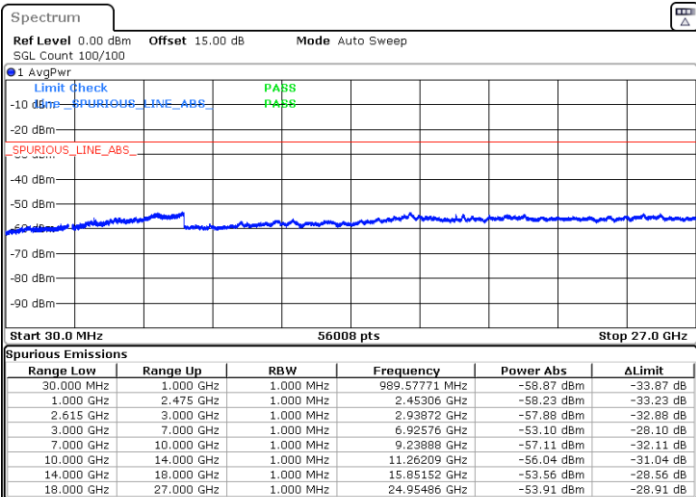

LTE Band 7C / 10MHz+20MHz

64QAM

Lowest Channel / 1RB0 and 1RB99

Lowest Channel / 1RB49 and 1RB0

Date: 16.MAR.2023 21:08:08

Date: 16.MAR.2023 21:02:16

Lowest Channel / FullRB

N/A

Date: 16.MAR.2023 21:09:20

LTE Band 7C / 10MHz+20MHz

64QAM

MiddleChannel / 1RB0 and 1RB99

Middle Channel / 1RB49 and 1RB0

Date: 16.MAR.2023 21:19:26

Date: 16.MAR.2023 21:25:19

Middle Channel / FullRB

N/A

Date: 16.MAR.2023 21:18:15

LTE Band 7C / 10MHz+20MHz

64QAM

Highest Channel / 1RB0 and 1RB99

Highest Channel / 1RB49 and 1RB0

Date: 16.MAR.2023 21:44:25

Date: 16.MAR.2023 21:43:13

Highest Channel / FullIRB

N/A

Date: 16.MAR.2023 21:50:18

LTE Band 7C / 15MHz+10MHz

64QAM

Lowest Channel / 1RB0 and 1RB49

Lowest Channel / 1RB74 and 1RB0

Date: 14.MAR.2023 20:30:19