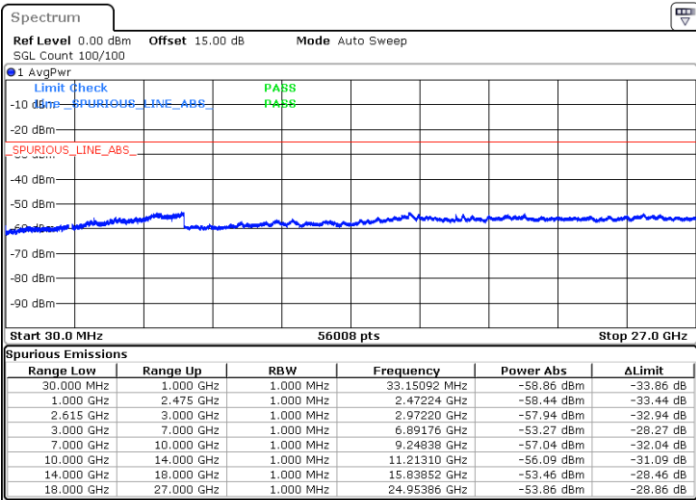

Date: 3.APR.2023 23:56:06

LTE Band 7C / 20MHz+10MHz

16QAM

Highest Channel / 1RB0 and 1RB49

Highest Channel / 1RB99 and 1RB0

Date: 4.APR.2023 00:11:29

Date: 4.APR.2023 00:07:39

Highest Channel / FullIRB

N/A

Date: 4.APR.2023 00:15:19

LTE Band 7C / 20MHz+15MHz

16QAM

Lowest Channel / 1RB0 and 1RB74

Lowest Channel / 1RB99 and 1RB0

Date: 14.MAR.2023 16:44:57

Date: 14.MAR.2023 16:40:42

Lowest Channel / FullIRB

N/A

Date: 14.MAR.2023 16:49:12

LTE Band 7C / 20MHz+15MHz

16QAM

MiddleChannel / 1RB0 and 1RB74

Middle Channel / 1RB99 and 1RB0

Date: 14.MAR.2023 17:00:44

Date: 14.MAR.2023 17:04:59

Middle Channel / FullIRB

N/A

Date: 14.MAR.2023 16:56:29

LTE Band 7C / 20MHz+15MHz

16QAM

Highest Channel / 1RB0 and 1RB74

Highest Channel / 1RB99 and 1RB0