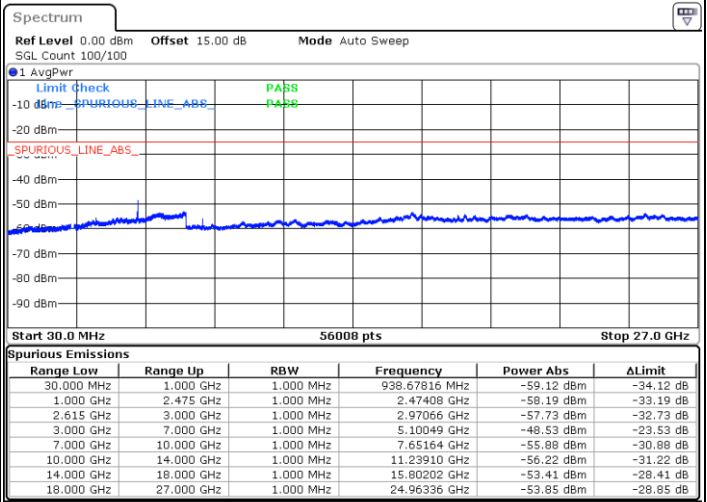

Lowest Channel / 1RB99 and 1RB0

Date: 14.MAR.2023 19:24:38

Date: 14.MAR.2023 19:20:24

Lowest Channel / FullIRB

N/A

Date: 14.MAR.2023 19:28:53

LTE Band 7C / 20MHz+20MHz

16QAM

Middle Channel / 1RB0 and 1RB9

Middle Channel / 1RB99 and 1RB0

Date: 14.MAR.2023 19:40:23

Date: 14.MAR.2023 19:44:37

Middle Channel / FullIRB

N/A

Date: 14.MAR.2023 19:36:08

LTE Band 7C / 20MHz+20MHz

16QAM

Highest Channel / 1RB0 and 1RB99

Highest Channel / 1RB99 and 1RB0

Date: 14.MAR.2023 20:03:37

Date: 14.MAR.2023 19:59:22

Highest Channel / FullIRB

N/A

Date: 14.MAR.2023 20:07:51