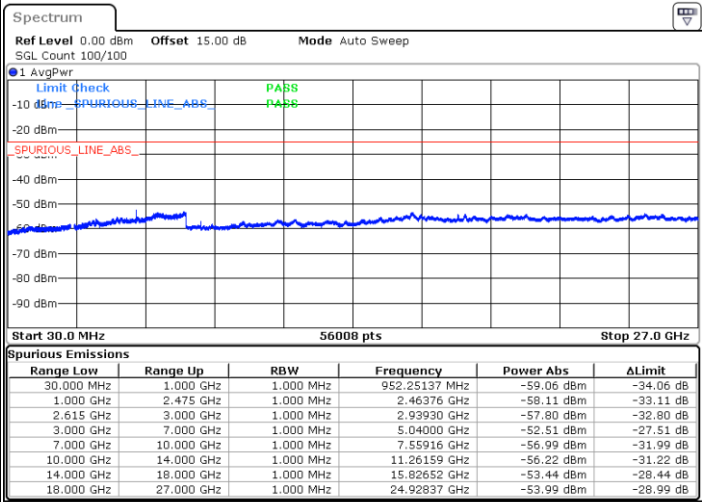

Date: 14.MAR.2023 17:04:59

Middle Channel / FullIRB

N/A

Date: 14.MAR.2023 16:56:29

LTE Band 7C / 20MHz+15MHz

16QAM

Highest Channel / 1RB0 and 1RB74

Highest Channel / 1RB99 and 1RB0

Date: 14.MAR.2023 17:23:58

Date: 14.MAR.2023 17:19:43

Highest Channel / FullIRB

N/A

Date: 14.MAR.2023 17:28:13

LTE Band 7C / 20MHz+20MHz

16QAM

Lowest Channel / 1RB0 and 1RB99

Lowest Channel / 1RB99 and 1RB0

Date: 14.MAR.2023 19:24:38

Date: 14.MAR.2023 19:20:24

Lowest Channel / FullIRB

N/A

Date: 14.MAR.2023 19:28:53

LTE Band 7C / 20MHz+20MHz

16QAM