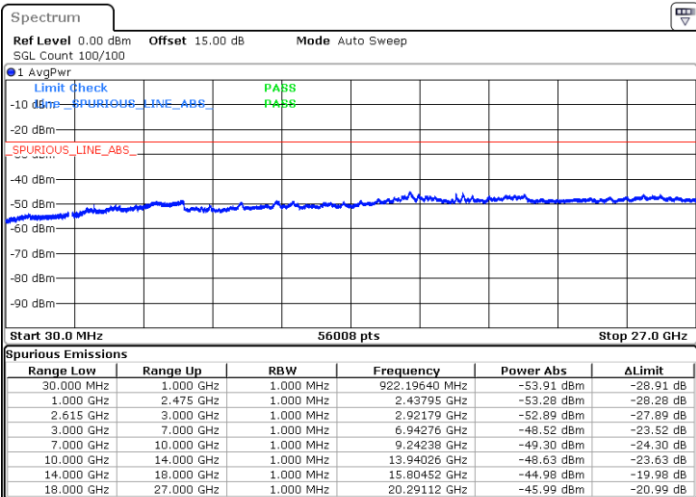

N/A

Date: 16.MAR.2023 21:18:15

LTE Band 7C / 10MHz+20MHz

64QAM

Highest Channel / 1RB0 and 1RB99

Highest Channel / 1RB49 and 1RB0

Date: 16.MAR.2023 21:44:25

Date: 16.MAR.2023 21:43:13

Highest Channel / FullIRB

N/A

Date: 16.MAR.2023 21:50:18

LTE Band 7C / 15MHz+10MHz

64QAM

Lowest Channel / 1RB0 and 1RB49

Lowest Channel / 1RB74 and 1RB0

Date: 14.MAR.2023 20:30:19

Date: 14.MAR.2023 20:23:15

Lowest Channel / FullIRB

N/A

Date: 14.MAR.2023 20:31:44

LTE Band 7C / 15MHz+10MHz

64QAM

Middle Channel / 1RB0 and 1RB49

Middle Channel / 1RB74 and 1RB0