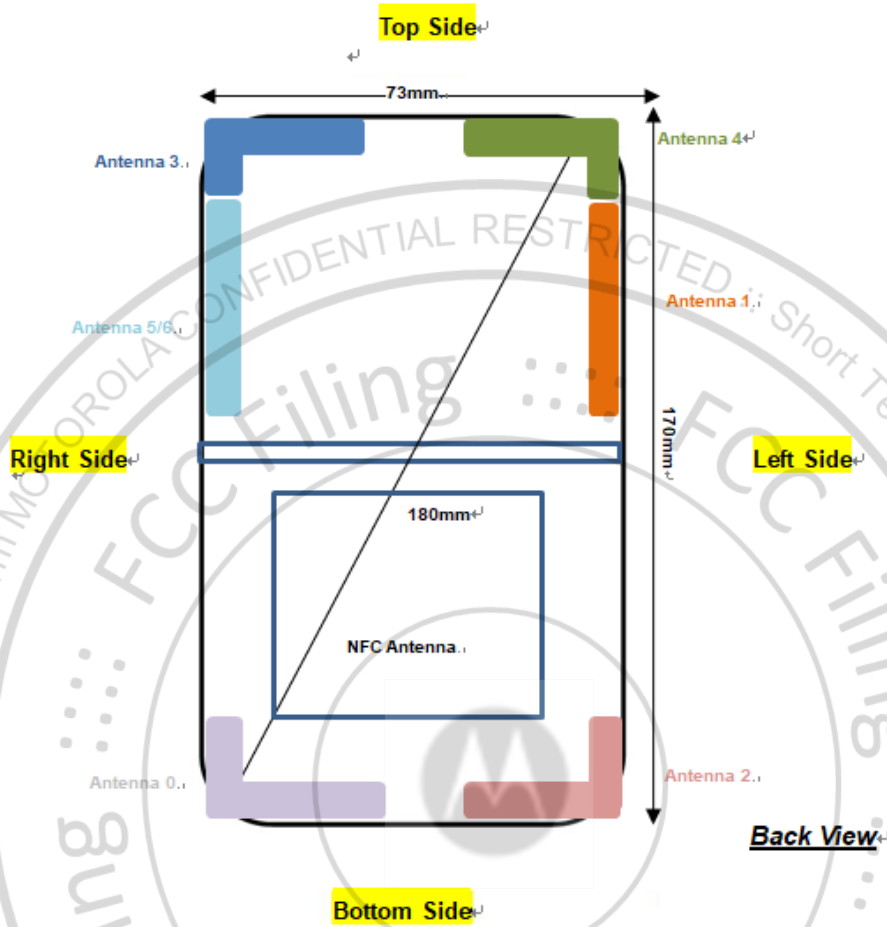

**Appendix D. SAR Test Setup Photos**

**Product Specific 10g SAR**

**Front, Test Separation 0 mm**

**Back, Test Separation 0 mm**

**Left Side, Test Separation 0 mm**

**Right Side, Test Separation 0 mm**

**Top Side, Test Separation 0 mm**

**Bottom Side, Test Separation 0 mm**

### Antenna Location

<Flip-Open Mode>

<Flip-Close Mode>