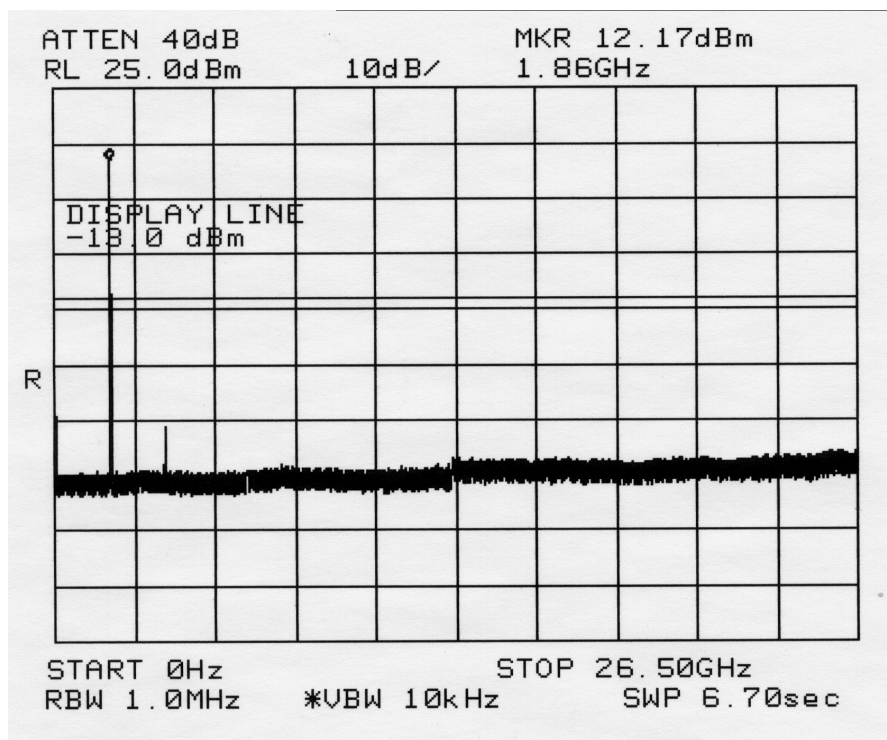

**PCS channel 25 (1851.25 MHz) conducted spurious, narrowband**

**PCS channel 25 (1851.25 MHz) conducted spurious, wideband**

**PCS channel 1175 (1908.75 MHz) conducted spurious, narrowband**

**PCS channel 1175 (1908.75 MHz) conducted spurious, wideband**