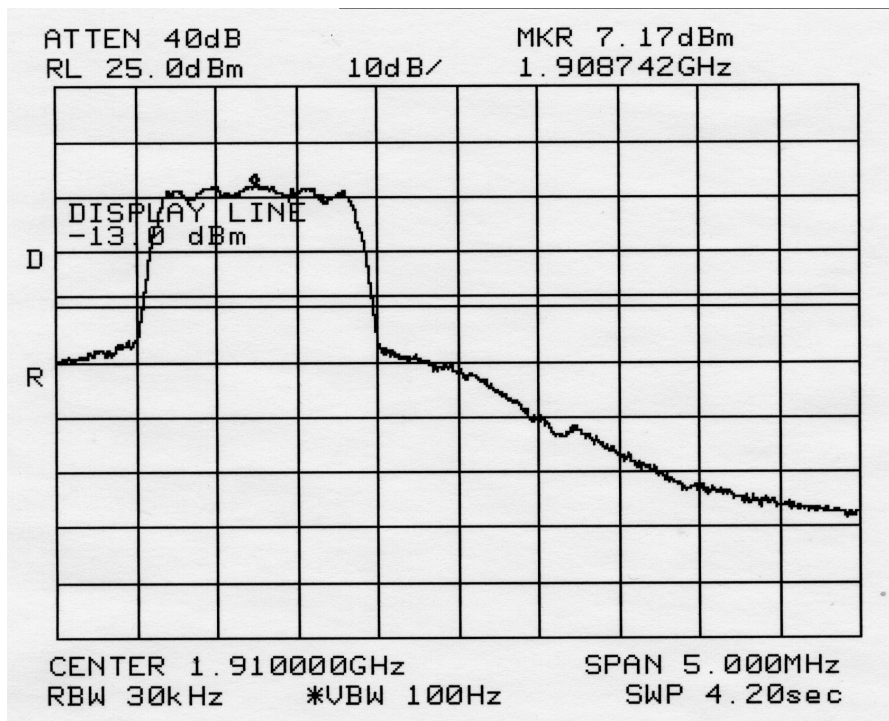

**PCS channel 25 (1851.25 MHz) conducted spurious, narrowband**

**PCS channel 25 (1851.25 MHz) conducted spurious, wideband**

**PCS channel 1175 (1908.75 MHz) conducted spurious, narrowband**

**PCS channel 1175 (1908.75 MHz) conducted spurious, wideband**