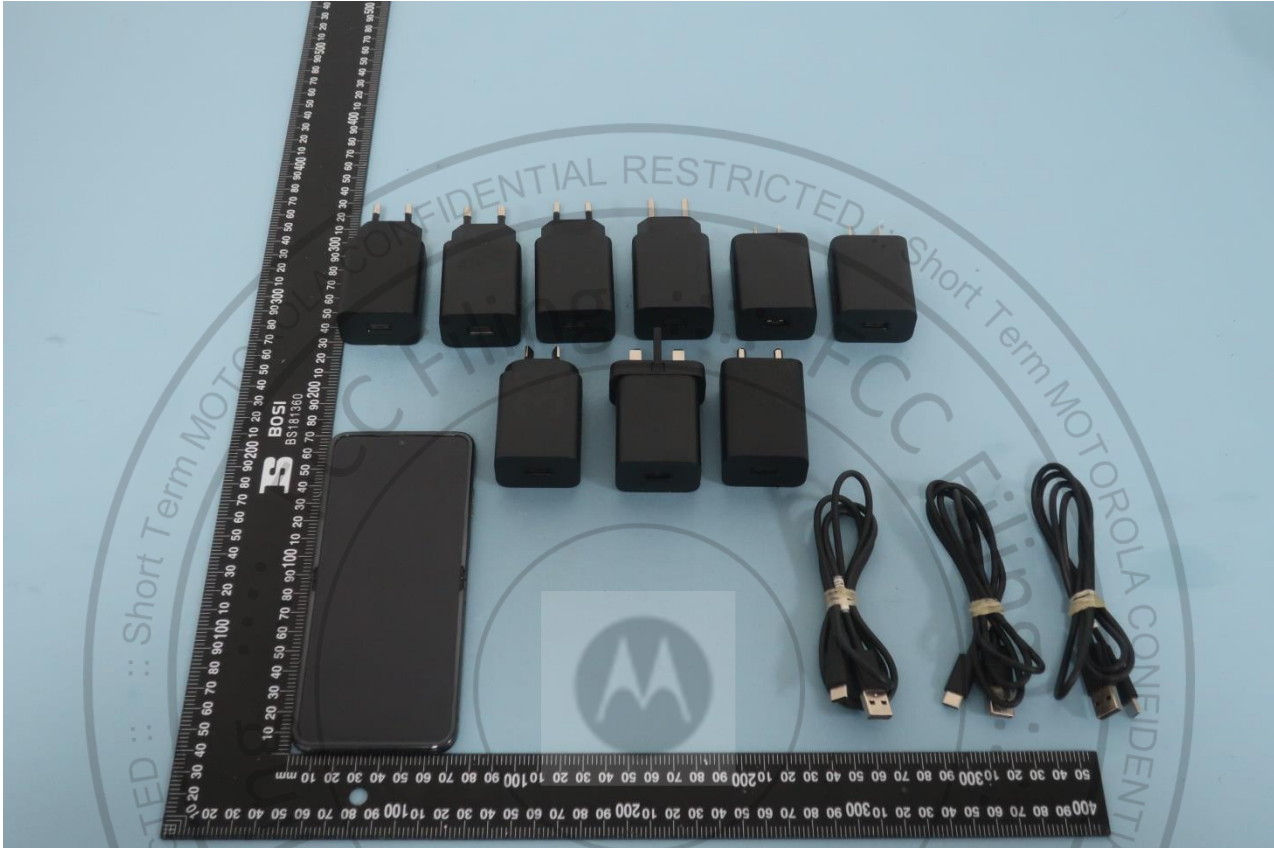

Brand Name: Motorola; Model Name: XT2321-1

Brand Name: Motorola; Model Name: XT2321-1

2. Photograph of Accessory

Brand Name: Motorola; Model Name: XT2321-1

List of Accessory:

Specification of Accessory				
AC Adapter 1( US)	Brand Name	Motorola(Salcomp)	Model Name	MC-331
AC Adapter 1 (EU)	Brand Name	Motorola(Salcomp)	Model Name	MC-332
AC Adapter 1 (UK)	Brand Name	Motorola(Salcomp)	Model Name	MC-333
AC Adapter 1(AU)	Brand Name	Motorola(Salcomp)	Model Name	MC-335
AC Adapter 1(AR)	Brand Name	Motorola(Salcomp)	Model Name	MC-336
AC Adapter 1(BR)	Brand Name	Motorola(Salcomp)	Model Name	MC-337
AC Adapter 1(CHILE)	Brand Name	Motorola(Salcomp)	Model Name	MC-339
AC Adapter 1(KR)	Brand Name	Motorola(Salcomp)	Model Name	MC-330
AC Adapter 2(IN)	Brand Name	Motorola(Salcomp)	Model Name	MC-334
Battery 1	Brand Name	Motorola(ATL)	Model Name	PM29
Battery 2	Brand Name	Motorola(ATL)	Model Name	PM08
USB Cable 1	Brand Name	Motorola(Saibao)	Model Name	SC18D22297
USB Cable 2	Brand Name	Motorola(Cabletech)	Model Name	SC18D22298
USB Cable 3	Brand Name	Motorola(Luxshare)	Model Name	SC18D22299

Remark: For accessories equipped with this EUT, please refer to the following photos.

Brand Name: Motorola; Model Name: XT2321-1

Brand Name: Motorola; Model Name: XT2321-1

AC Adapter 1 (US)

Brand Name: Motorola; Model Name: XT2321-1