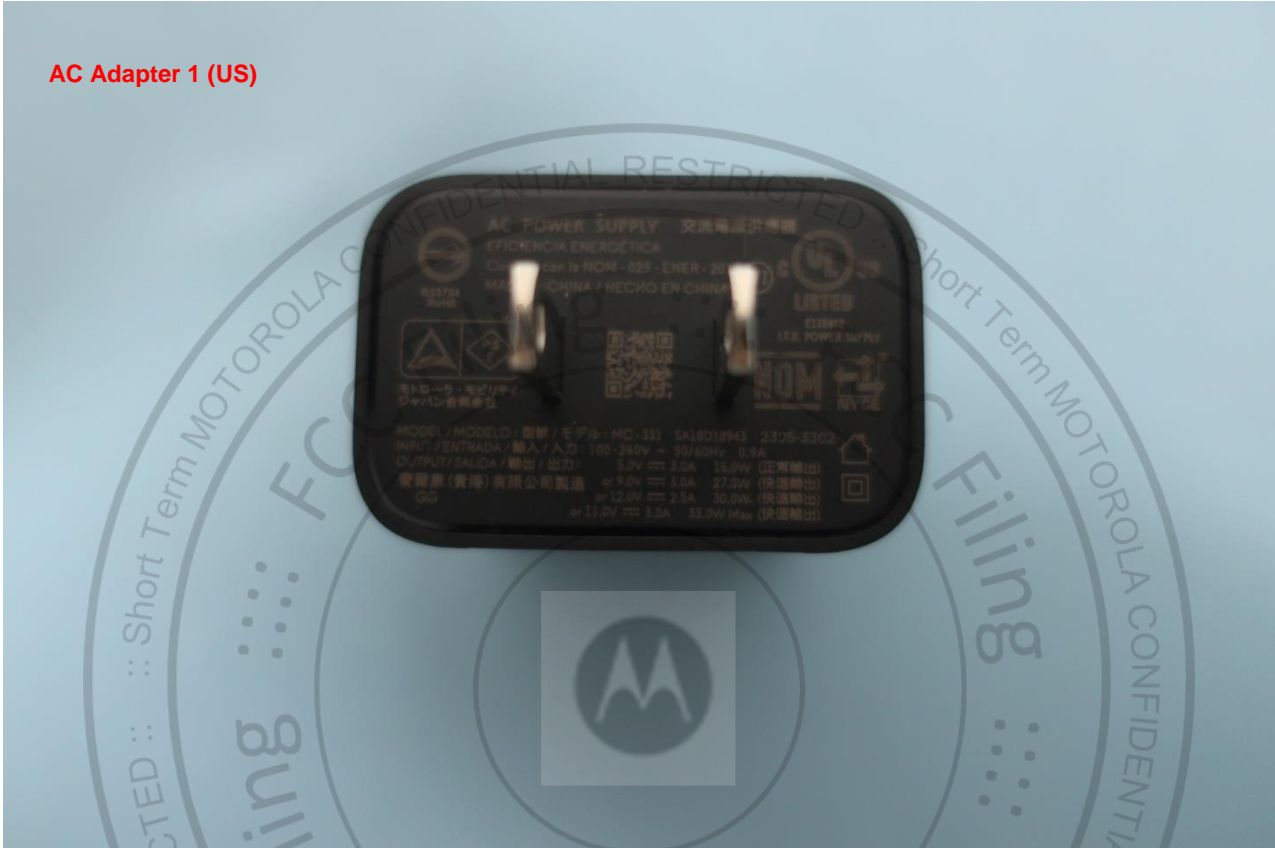

Remark: For accessories equipped with this EUT, please refer to the following photos.

Brand Name: Motorola; Model Name: XT2321-1

Brand Name: Motorola; Model Name: XT2321-1

AC Adapter 1 (US)

Brand Name: Motorola; Model Name: XT2321-1