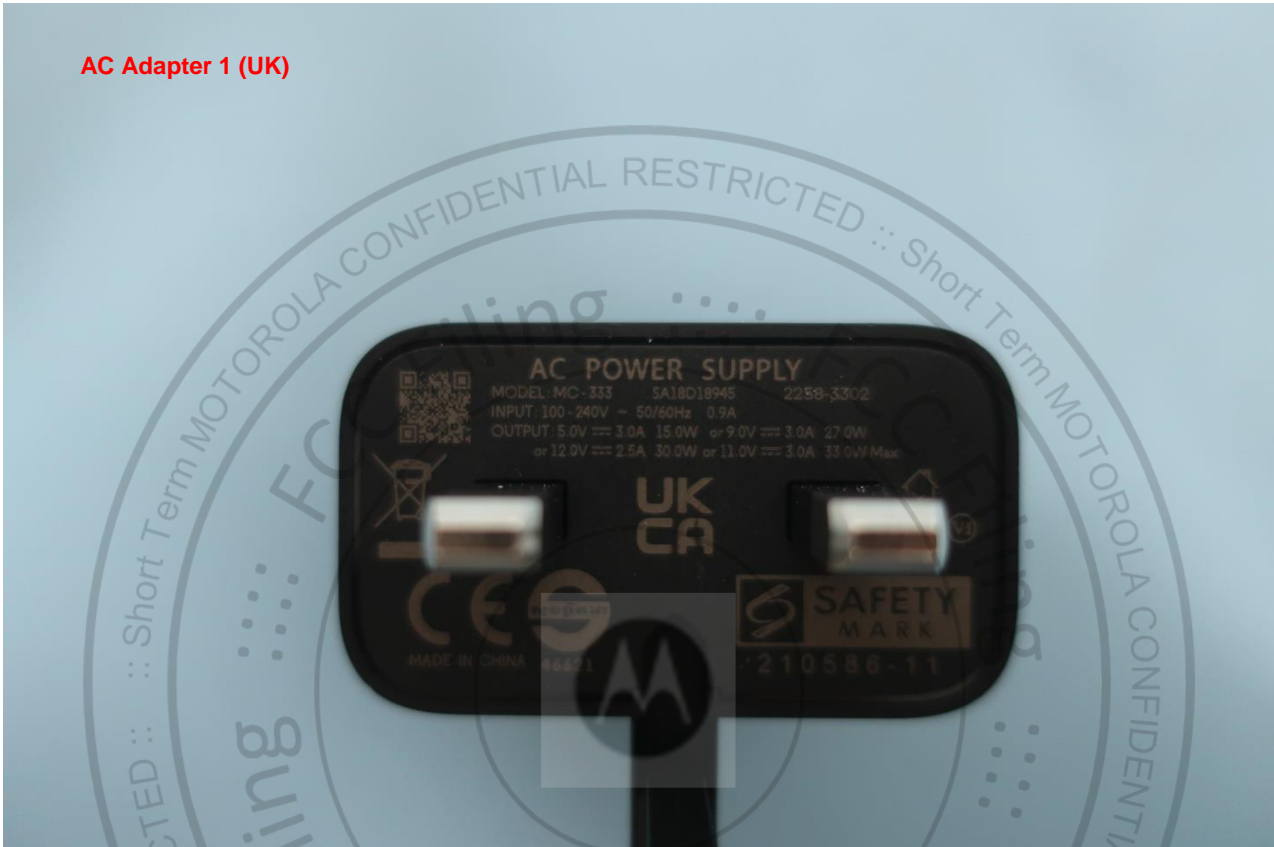

Brand Name: Motorola; Model Name: XT2321-1

AC Adapter 1 (UK)