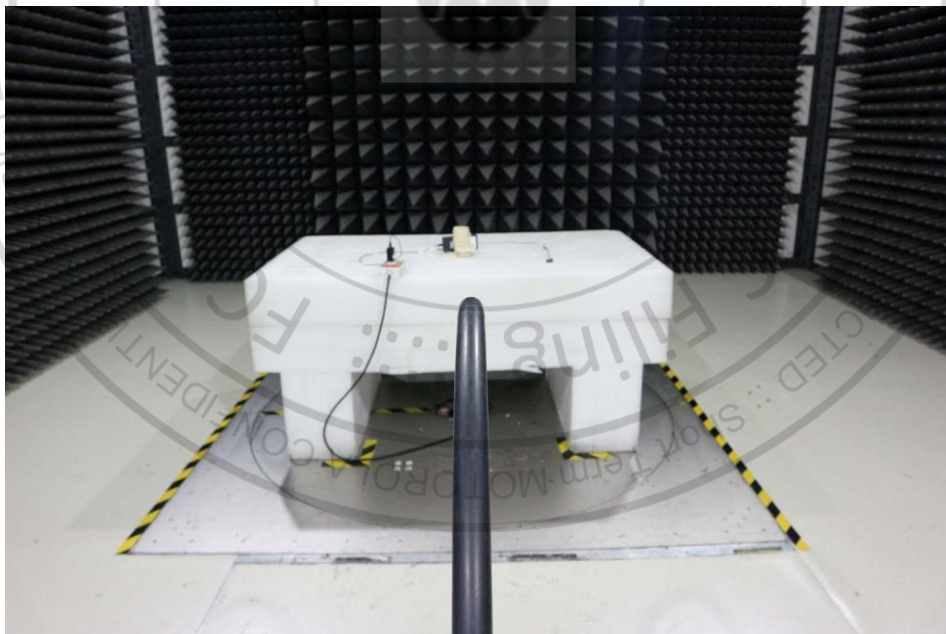

Appendix D. Setup Photographs

<AC Conducted Emission>

Remote View

Rear View

<Radiated Emission>
EUT_Z Plane
9K~30MHz (Perpendicular)

9K~30MHz (Parallel)

30M~1GHz