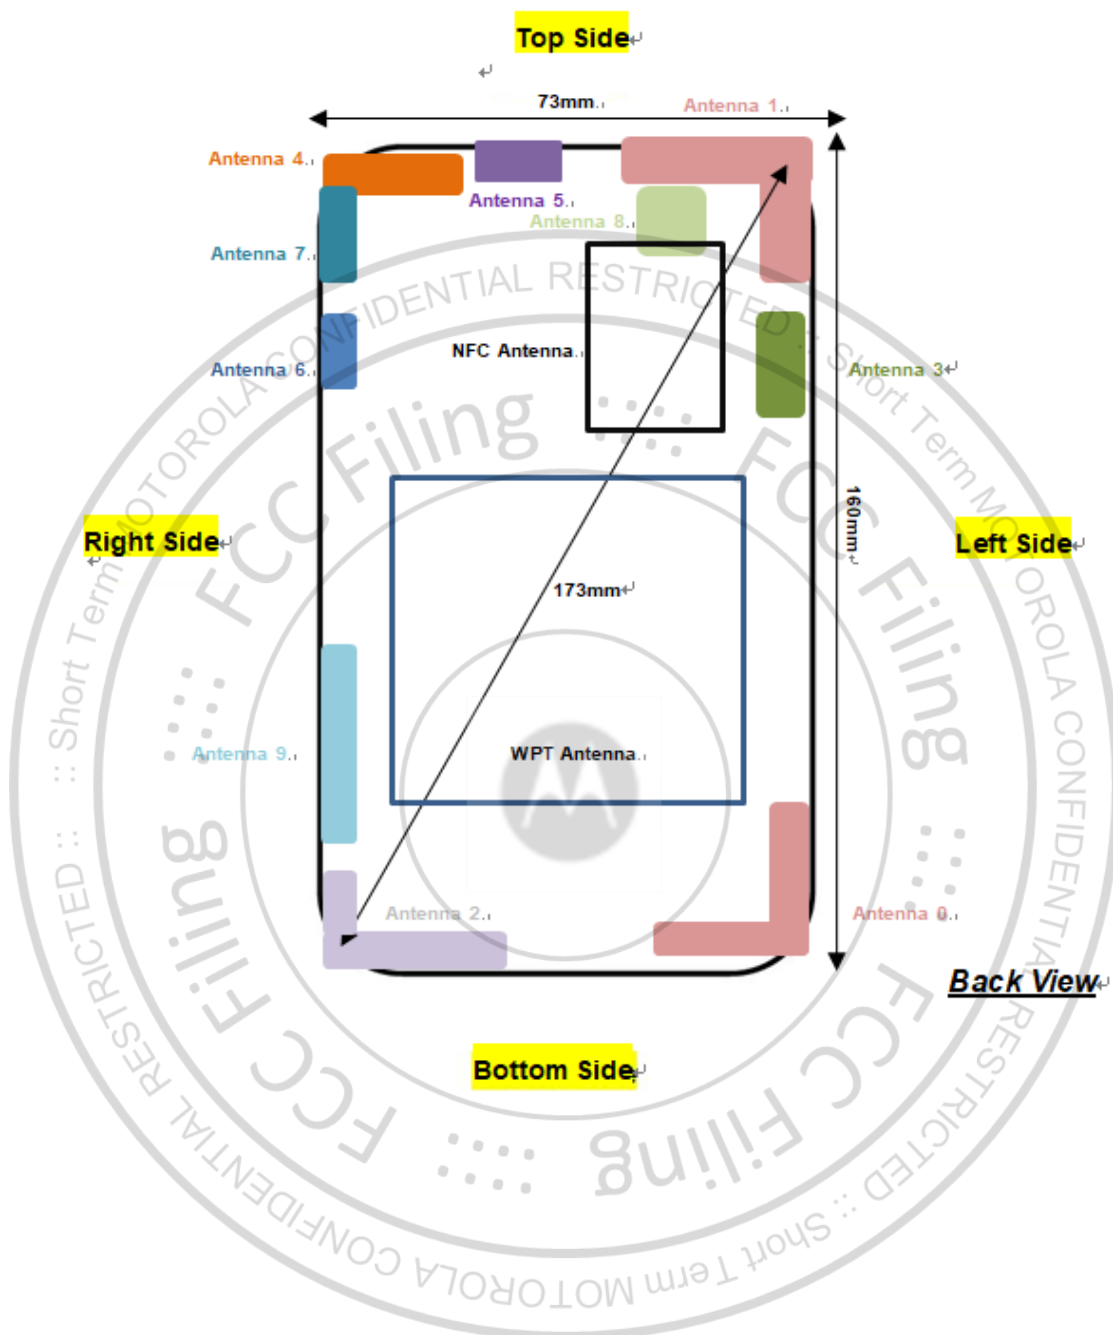

Appendix D. SAR Test Setup Photos

Head Exposure Condition

Right Cheek, Test Separation 0 mm

Right Tilted, Test Separation 0 mm

Left Cheek, Test Separation 0 mm

Left Tilted, Test Separation 0 mm

Body-worn Exposure Condition

Front, Test Separation 5 mm

Back, Test Separation 5 mm

Product Specific 10g SAR

Front, Test Separation 0 mm

Back, Test Separation 0 mm

Right Side, Test Separation 0 mm

Top Side, Test Separation 0 mm

Appendix D. PD Test Setup Photos

Top Side, Test Separation 2 mm

Top Side, Test Separation 10 mm

Top Side, Test Separation 8.59 mm

Front, Test Separation 2 mm

Back, Test Separation 2 mm

Right Side, Test Separation 2 mm

Antenna Location

Antenna	Support Band
Antenna 0	GSM: 850<TX/RX> UMTS: B5 <TX/RX> LTE: B5/12/13/14/17/26/71<TX/RX> NR: n5/n12/n14/n26/n41/n71<TX/RX>
Antenna 1	GSM: 850/1900<TX/RX> UMTS: B2/4/5 <TX/RX> LTE: B2/4/5/7/12/13/14/17/25/26/66/30/38/41/71<TX/RX> NR: n2/n5/n7/n25/n26/n30/n66/n70/n71/n38/n41<TX/RX>
Antenna 2	GSM: 1900<TX/RX> UMTS: B2/4 <TX/RX> LTE: B2/4/7/25/66/30/38/41<TX/RX> NR: n2/n25/n30/n66/n70/n41<TX/RX>
Antenna 3	LTE: B48<TX/RX> 5G NR: n48/n77/n78<TX/RX>
Antenna 4	5G NR: n41<TX/RX> WLAN 2.4GHz<TX/RX> Bluetooth<TX/RX>
Antenna 5	WLAN 5GHz/6GHz<TX/RX>
Antenna 6	WLAN 2.4GHz<TX/RX> Bluetooth<TX/RX>
Antenna 7	5G NR: n77/n78<TX/RX> WLAN 5GHz/6GHz<TX/RX>
Antenna 8	LTE: B48<TX/RX> 5G NR: n48/n77/78<TX/RX>
Antenna 9	5G NR: n77/78<TX/RX>
NFC Antenna	NFC<TX/RX>
WPT Antenna	WPT <TX/RX>