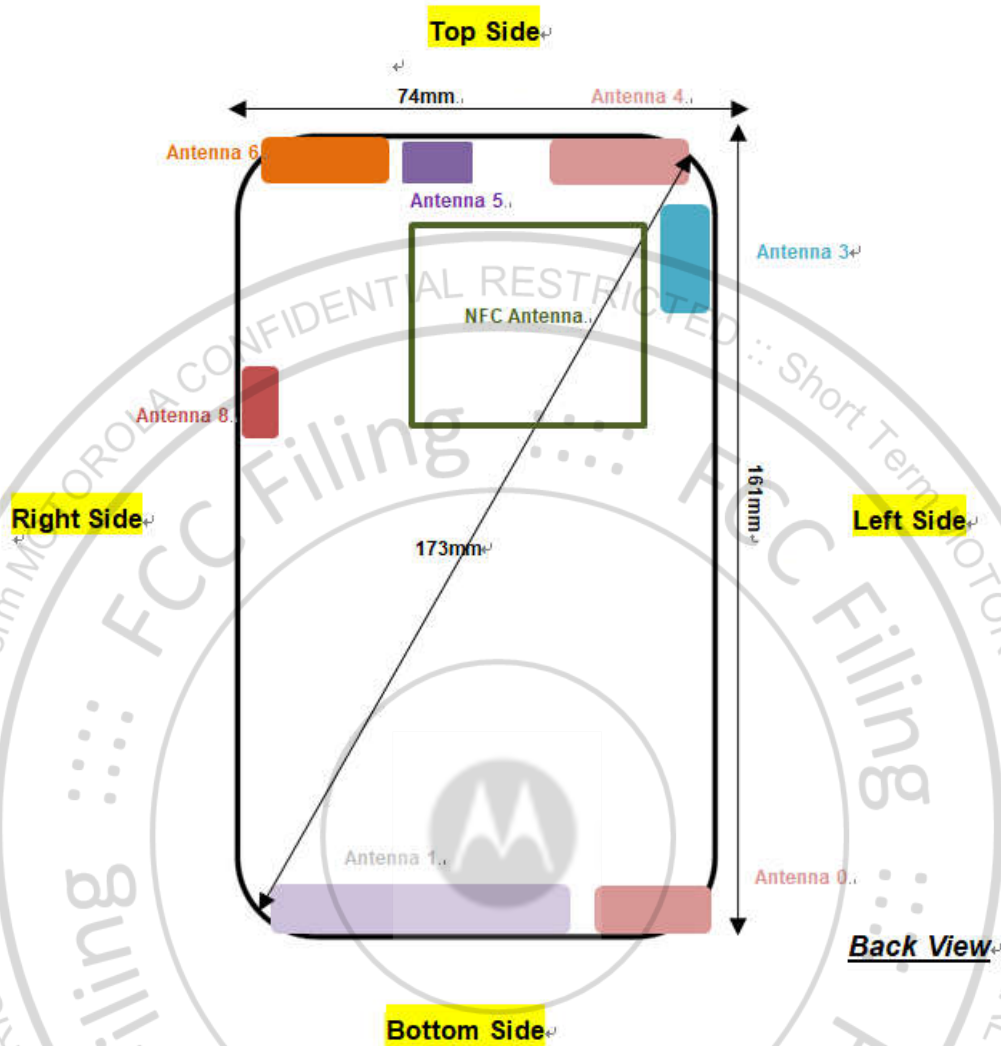

Back, Test Separation 0 mm

Left Side, Test Separation 0 mm

Right Side, Test Separation 0 mm

Top Side, Test Separation 0 mm

Bottom Side, Test Separation 0 mm

Sensor off

Front, Test Separation 8 mm

Front, Test Separation 3 mm

Back, Test Separation 14 mm

Back, Test Separation 7 mm

Back, Test Separation 13 mm

Back, Test Separation 8 mm

Left Side, Test Separation 5 mm

Bottom Side, Test Separation 11 mm

Bottom Side, Test Separation 8mm

Top Side, Test Separation 8 mm

Top Side, Test Separation 10 mm

Antenna Location

Antenna	Support Band
Antenna 0	LTE: B7/38/41 <TX/RX> NR NSA/SA: n7<TX/RX> NR:n78<RX>
Antenna 1	GSM: 850/1900<TX/RX> UMTS: B2/4/5<TX/RX> LTE: B2/4/5/12/13/17/26/66<TX/RX> NR NSA: n5/66<TX/RX>
Antenna 3	NR:n78<RX>
Antenna 4	LTE:B4/5/7/66 <TX/RX>
Antenna 5	LTE:B42 <TX/RX> NR NSA: n78<TX/RX> NR SA: n78<TX/RX>
Antenna 6	Bluetooth<TX/RX> WIFI 2.4G <TX/RX> WIFI 5G <TX/RX>
Antenna 8	NR:n78<RX>
NFC Antenna	NFC<TX/RX>

Note:

- 5G NR n78 ANT 0/3/8 support SRS (Sounding Reference Signal) functionality.
- LTE B7/B66 Ant 4 only for EN-DC combination, and LTE B4 Ant 4 only for LTE inter-band uplink CA
- LTE B5 Ant 4 only for EN-DC combination and LTE inter-band uplink CA.