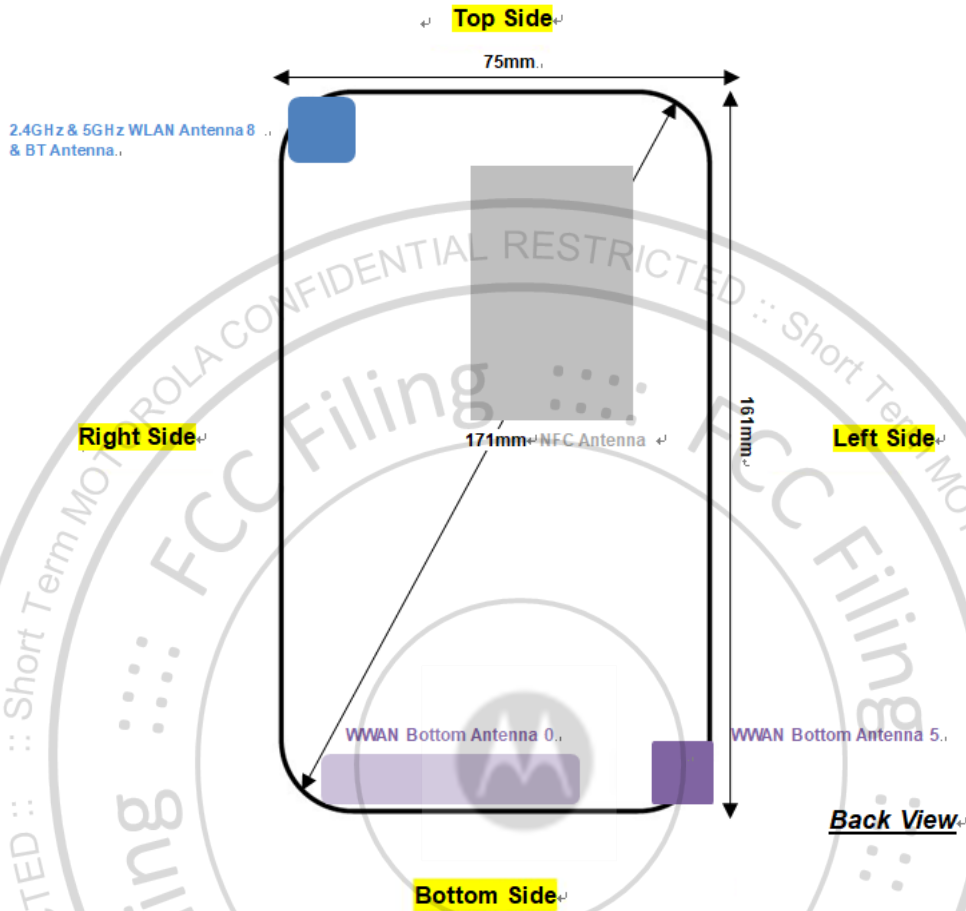

Front, Test Separation 5 mm

Back, Test Separation 5 mm

Left Side, Test Separation 5 mm

Right Side, Test Separation 5 mm

Top Side, Test Separation 5 mm

Bottom Side, Test Separation 5 mm

Body-worn Exposure Condition

Front, Test Separation 5 mm

Back, Test Separation 5 mm

Back with headset, Test Separation 5 mm

Sensor off

Front, Test Separation 15 mm

Back, Test Separation 19 mm

Product Specific 10g SAR

Front, Test Separation 0 mm

Back, Test Separation 0 mm

Top Side, Test Separation 0 mm

Bottom Side, Test Separation 0 mm

Sensor off

Front, Test Separation 6 mm

Front, Test Separation 10 mm

Back, Test Separation 10 mm

Back, Test Separation 19 mm

Bottom Side, Test Separation 18 mm

Bottom Side, Test Separation 10 mm

Antenna Location

Antenna	Support Band
Antenna 0	GSM: 850/1900<TX/RX> WCDMA: B2/B4/B5<TX/RX> LTE: B2/B4/B5/B12/B13/B26/B66 <TX/RX>
Antenna 5	LTE: B7/B38/B41 <TX/RX>
Antenna 8	Bluetooth<TX/RX> WIFI 2.4G <TX/RX> WIFI 5G<TX/RX>