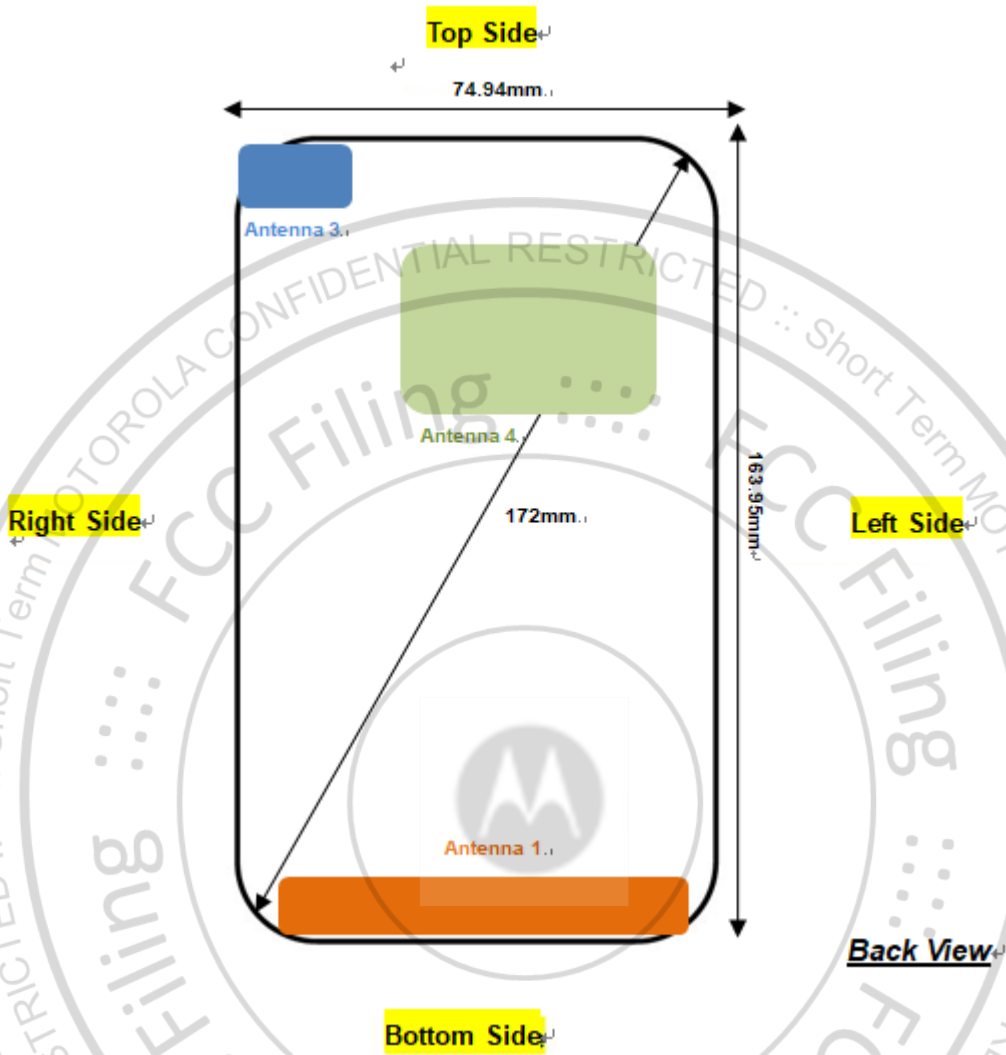

Front, Test Separation 5 mm

Back, Test Separation 5 mm

Bottom Side, Test Separation 5 mm

Right Side, Test Separation 5 mm

Top Side, Test Separation 5 mm

Body-worn Exposure Condition

Front, Test Separation 5 mm

Back, Test Separation 5 mm

Sensor off

Front, Test Separation 14 mm

Back, Test Separation 18 mm

Product Specific 10g SAR

Front, Test Separation 0 mm

Back, Test Separation 0 mm

Bottom Side, Test Separation 0 mm

Right Side, Test Separation 0 mm

Top Side, Test Separation 0 mm

Antenna Location

Antenna	Support Band
Antenna 1	GSM: 850/1900<TX/RX> WCDMA: B2 /B5<TX/RX> LTE: B5 /B7/B38/B41<TX/RX>
Antenna 3	Bluetooth <TX/RX> WIFI 2.4G <TX/RX> WIFI 5G<TX/RX>
Antenna 4	NFC<TX/RX>