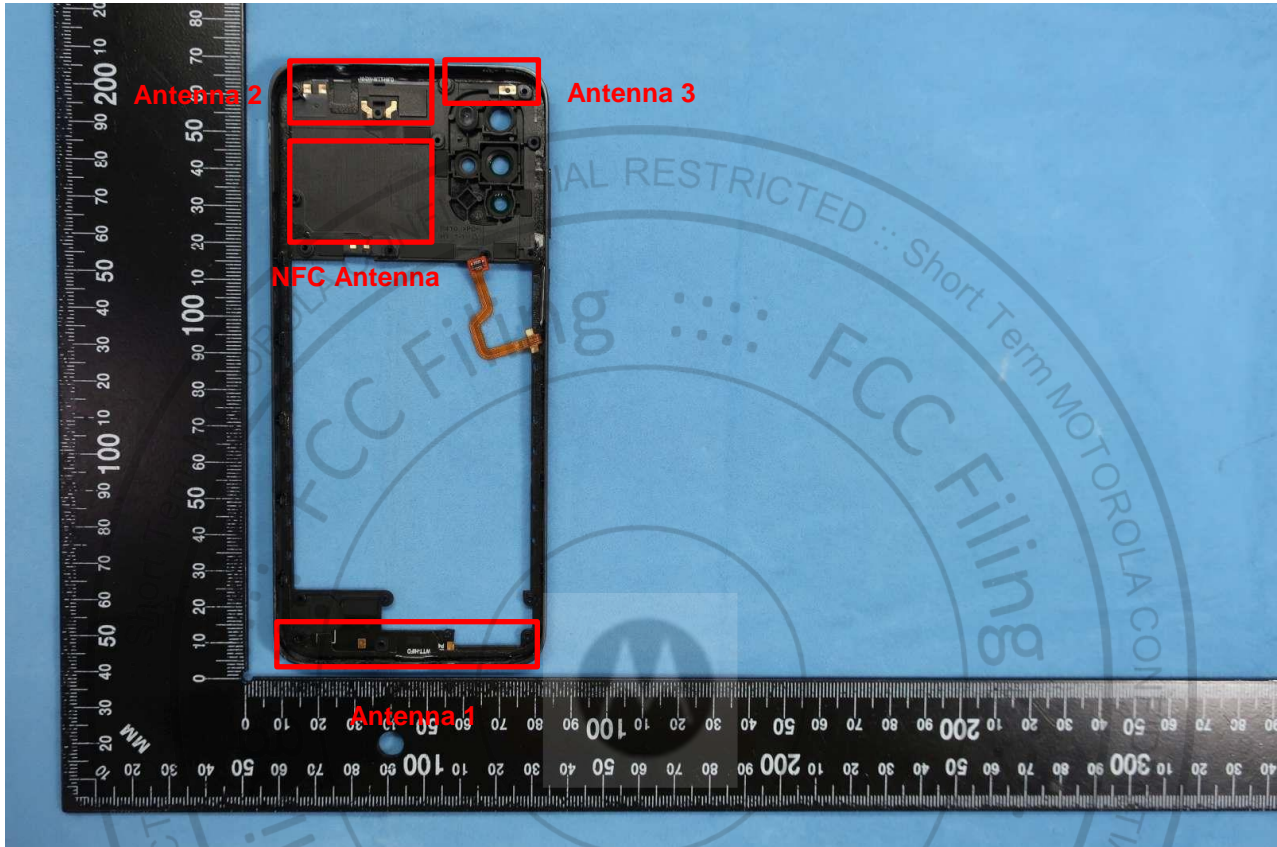

Brand Name: Motorola; Model Name: XT2231-2