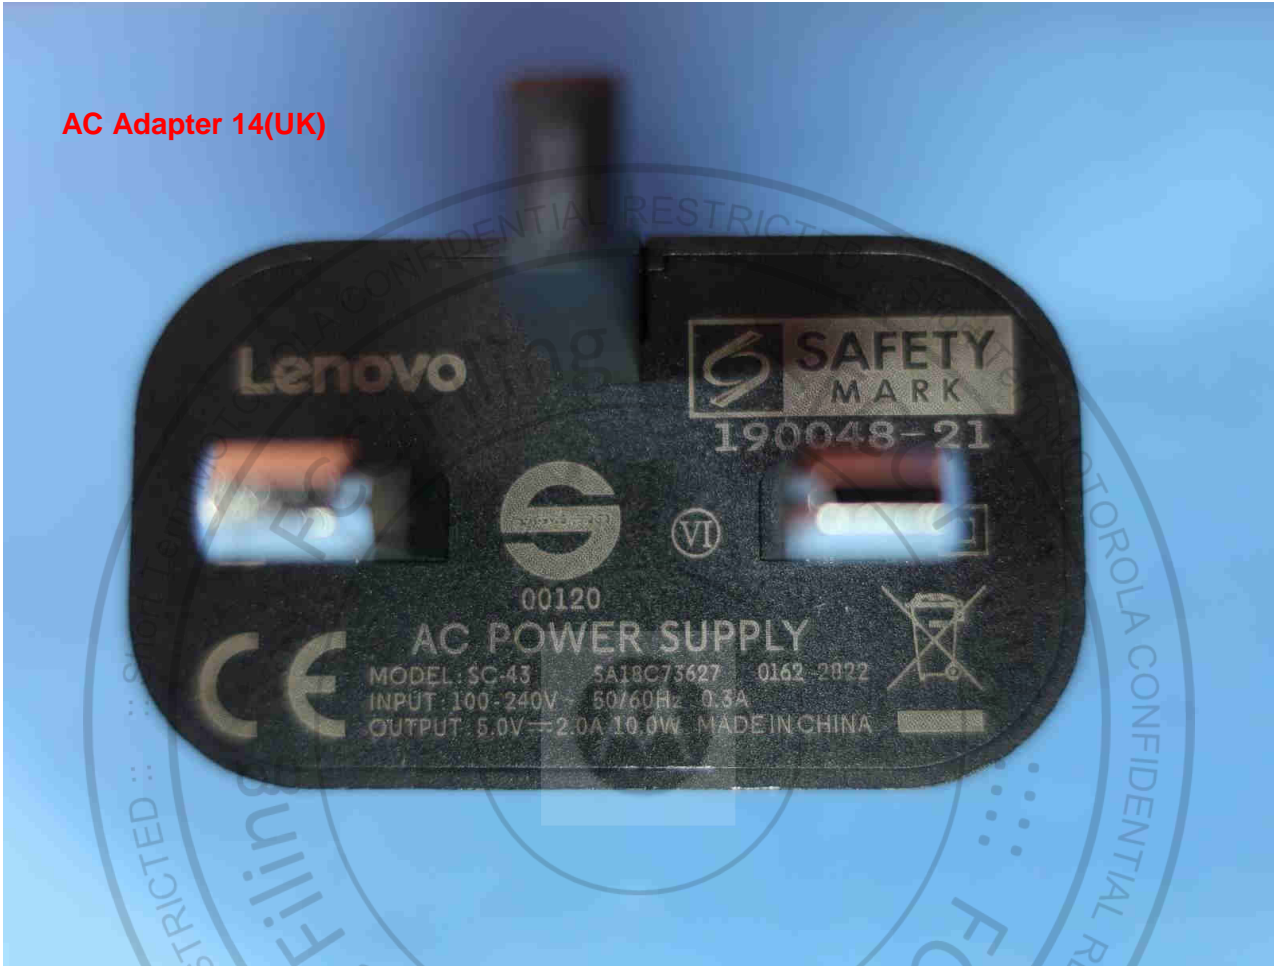

Brand Name: Motorola; Model Name: XT2231-2

AC Adapter 14(UK)