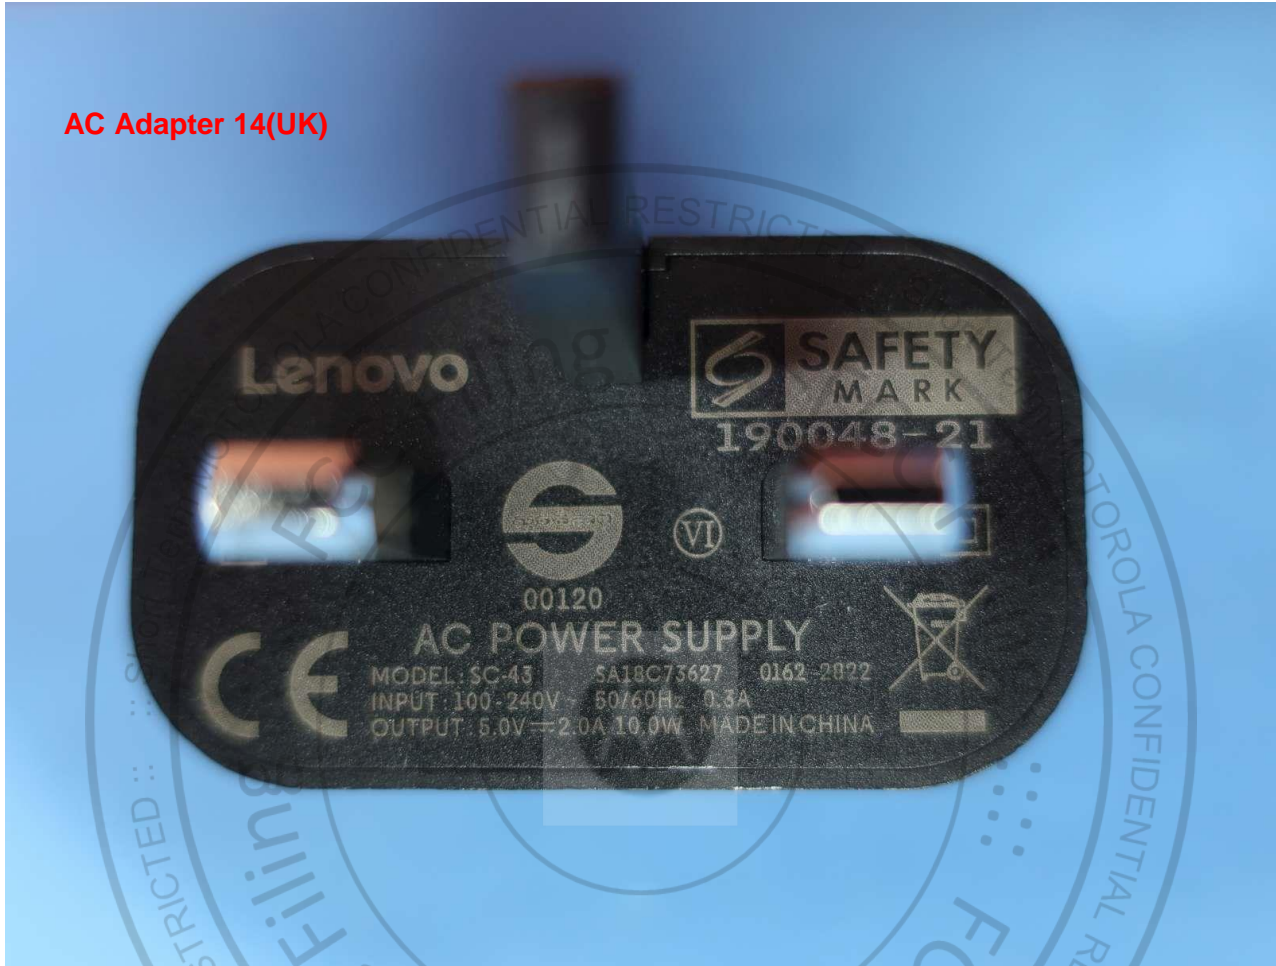

Brand Name: Motorola; Model Name: XT2231-1, XT2231-5

AC Adapter 12(AU)

Brand Name: Motorola; Model Name: XT2231-1, XT2231-5

AC Adapter 13(EU)

Brand Name: Motorola; Model Name: XT2231-1, XT2231-5

AC Adapter 14(UK)