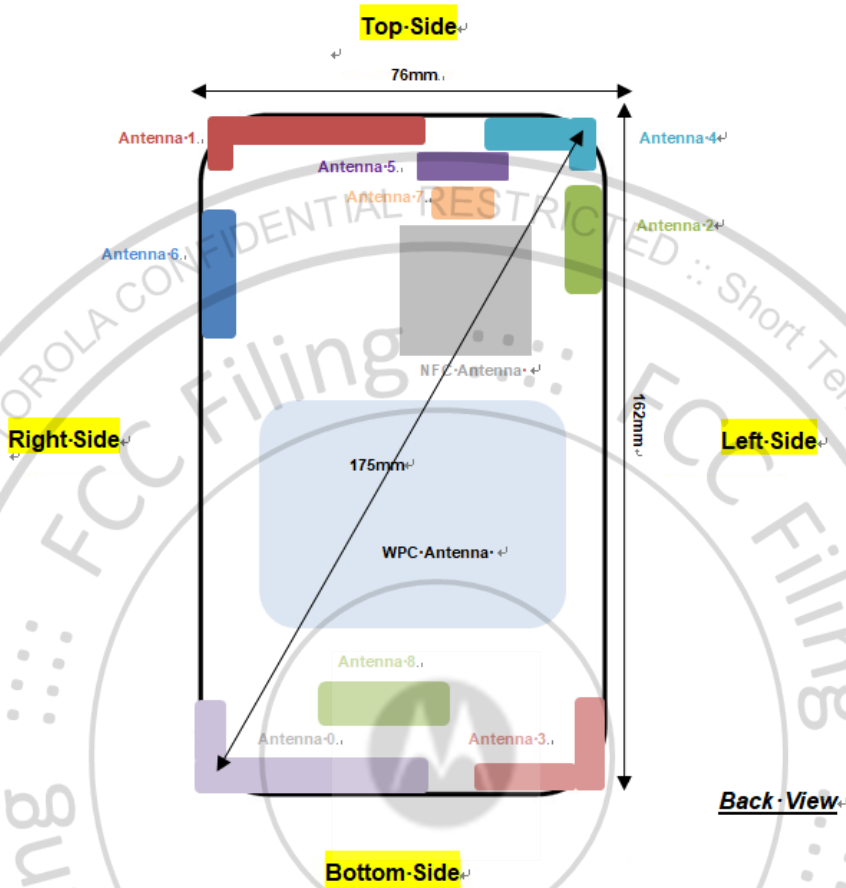

Right Cheek, Test Separation 0 mm

Left Cheek, Test Separation 0 mm

Hotspot Exposure Condition

Front, Test Separation 5 mm

Back, Test Separation 5 mm

Left Side, Test Separation 5 mm

Right Side, Test Separation 5 mm

Top Side, Test Separation 5 mm

Bottom Side, Test Separation 5 mm

<Smart Folio and stylus mode>

Back, Test Separation 5 mm

Body-worn Exposure Condition

Front, Test Separation 5 mm

Back, Test Separation 5 mm

Back with headset, Test Separation 5 mm

Sensor off

Back, Test Separation 18 mm

Left Side, Test Separation 20 mm

<Smart Folio and stylus mode>

Back, Test Separation 0 mm

Antenna Location

Antenna	Support Band
Antenna 0	GSM: 850/1900<TX/RX> WCDMA: B2/B5<TX/RX> LTE: B2/B4/B5/B7/B12/B13/B66 <TX/RX> NR: n2/n5/n66 <TX/RX>
Antenna 1	GSM: 850<TX/RX> WCDMA: B5 <TX/RX> LTE: B2/B4/B5/B7/B12/B13/B66 <TX/RX> NR: n2/n5/n66 <TX/RX>
Antenna 2	LTE: B48<TX/RX> NR: n48/n77/n78<TX/RX>
Antenna 3	NR: n48/n77/n78<RX>
Antenna 4	Bluetooth Chain 0<TX/RX> WIFI 2.4G Chain 0<TX/RX>
Antenna 5	WIFI 5G/6E Chain 0<TX/RX>
Antenna 6	Bluetooth Chain 1<TX/RX> WIFI 2.4G Chain 1<TX/RX> WIFI 5G/6E Chain 1<TX/RX>
Antenna 7	NR: n48/n77/n78<TX/RX>
Antenna 8	NR: n48/n77/n78<RX>
NFC Antenna	NFC<TX/RX>
WPC Antenna	WPC<TX/RX>

Note: 5G NR n48/n77/n78 ant 3, and ant 8 support SRS (Sounding Reference Signal) functionality.