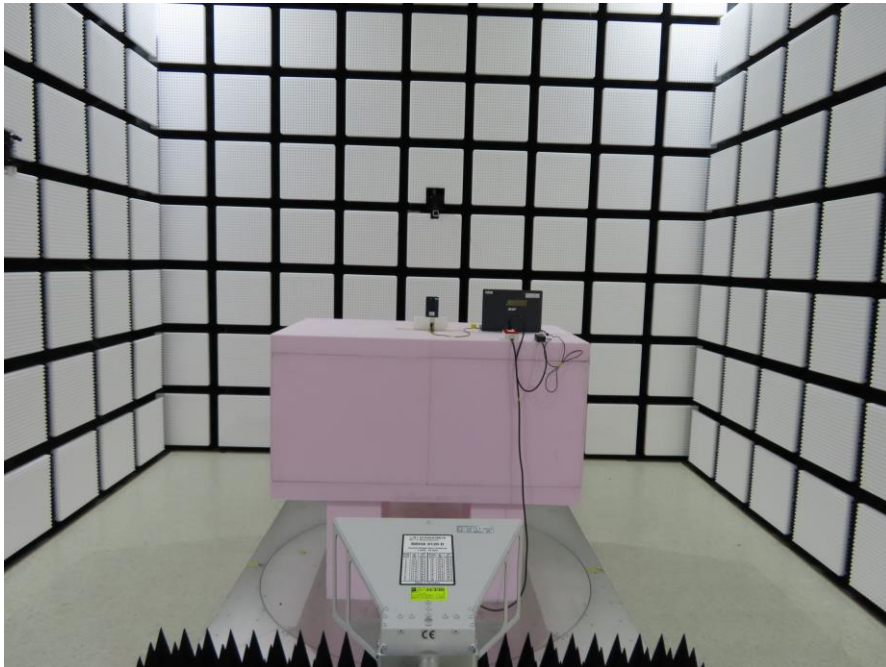

Short-Term Confidentiality Requested RF NR Test Setup Photos

<Radiated Emission>

30MHz-1GHz

1GHz ~ 18GHz

18GHz ~ 40GHz**40GHz ~ 60GHz**

60GHz ~ 90GHz**90GHz ~ 140GHz**

140GHz ~ 200GHz

————THE END————