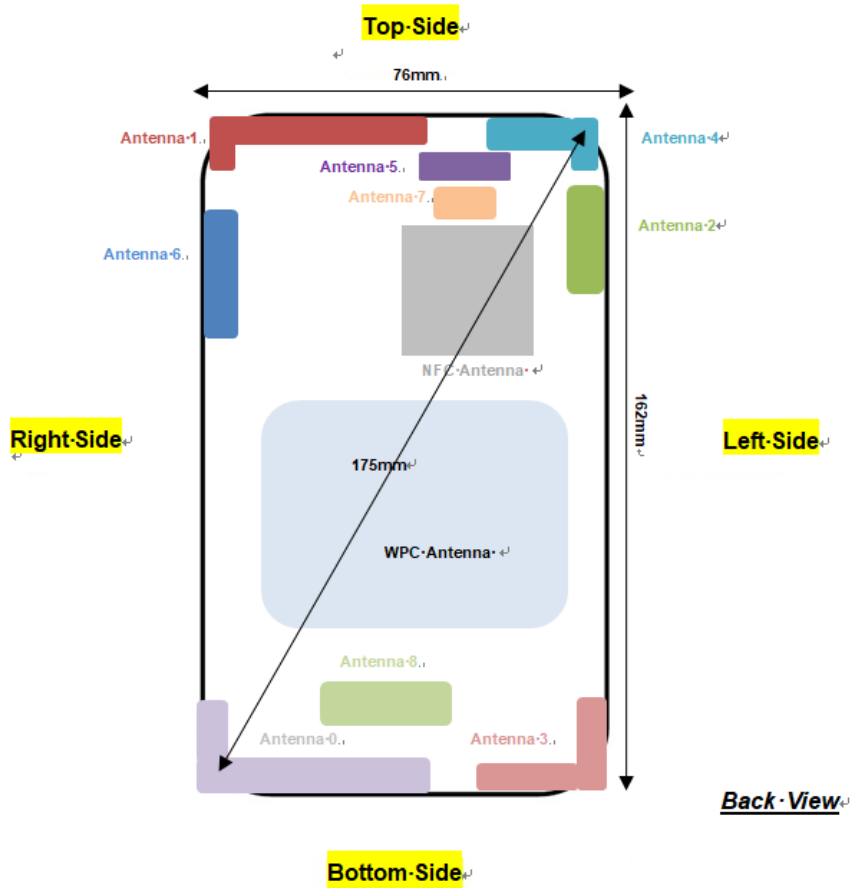

Top Side, Test Separation 5 mm

**Body-worn Exposure Condition**

**Front, Test Separation 5 mm**

**Back, Test Separation 5 mm**

**Back with headset, Test Separation 5 mm**

**Sensor off**

**Front, Test Separation 18 mm**

Top Side, Test Separation 0 mm

Bottom Side, Test Separation 0 mm

Sensor off

Front, Test Separation 9 mm

Back, Test Separation 12 mm

Back, Test Separation 17 mm

Left Side, Test Separation 19 mm

Top Side, Test Separation 13 mm

Bottom Side, Test Separation 14 mm

<Smart Folio mode>

Back, Test Separation 0 mm

Top Side, Test Separation 0 mm

Bottom Side, Test Separation 0 mm

### Antenna Location

| Antenna     | Support Band  |
|-------------|---|
| Antenna 0   | GSM: 850/1900<TX/RX><br>WCDMA: B2/B4/B5<TX/RX><br>LTE: B2/B4/B5/B7/B12/ B13/B14/B17/B25/B26/B30/B66/B71B38/B41 <TX/RX><br>NR: n2/n5/n12/n25/n26/n41/n66/n71 <TX/RX> |
| Antenna 1   | GSM: 850<TX/RX><br>WCDMA: B5 <TX/RX><br>LTE: B2/B4/B5/B7/B12/ B13/B14/B17/B25/B26/B30/B66/B71B38/B41 <TX/RX><br>NR: n2/n5/n7/n25/n30/n41/n66/n71 <TX/RX>            |
| Antenna 2   | LTE: B48<TX/RX><br>NR: n77/n78<TX/RX>   |
| Antenna 3   | NR: n78<RX>   |
| Antenna 4   | Bluetooth Chain 0<TX/RX><br>WIFI 2.4G Chain 0<TX/RX>  |
| Antenna 5   | WIFI 5G/6E Chain 0<TX/RX>   |
| Antenna 6   | Bluetooth Chain 1<TX/RX><br>WIFI 2.4G Chain 1<TX/RX><br>WIFI 5G/6E Chain 1<TX/RX>   |
| Antenna 7   | NR: n78<TX/RX>  |
| Antenna 8   | NR: n78<RX>   |
| NFC Antenna | NFC<TX/RX>  |
| WPC Antenna | WPC<TX/RX>  |