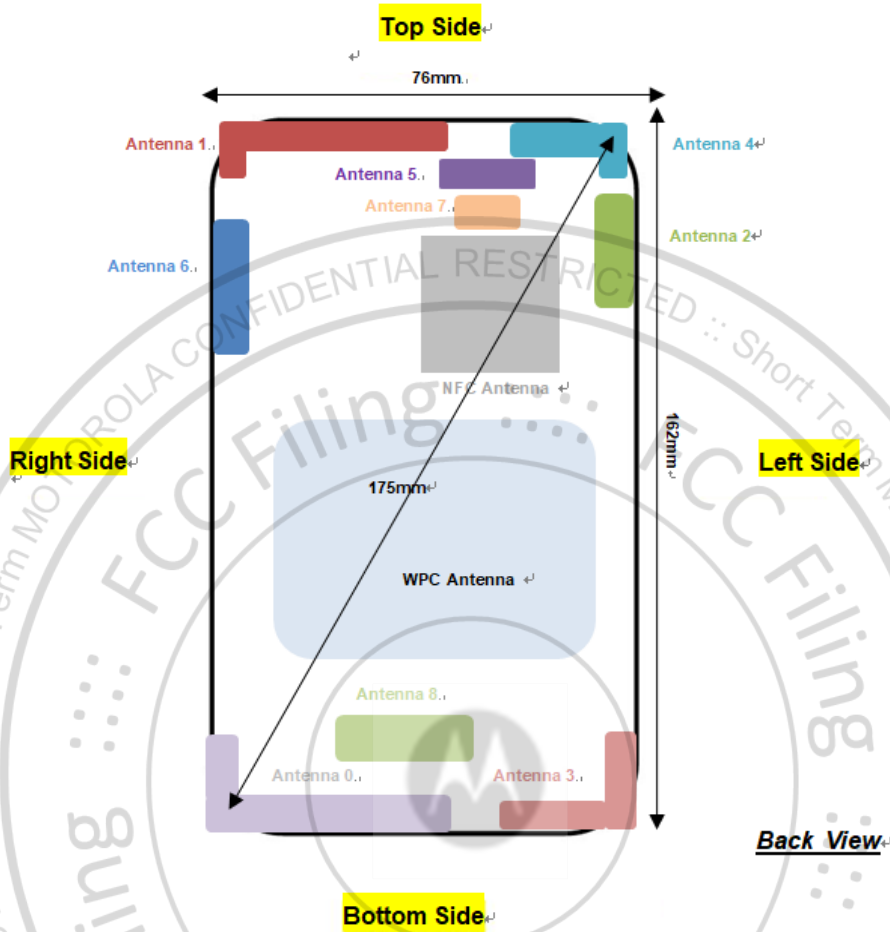

Appendix D. SAR Test Setup Photos

Head Exposure Condition

Right Cheek, Test Separation 0 mm

Right Tilted, Test Separation 0 mm

Left Cheek, Test Separation 0 mm

Left Tilted, Test Separation 0 mm

Body-worn Exposure Condition

Front, Test Separation 5 mm

Back, Test Separation 5 mm

Product Specific 10g SAR

Front, Test Separation 0 mm

Back, Test Separation 0 mm

Left Side, Test Separation 0 mm

Right Side, Test Separation 0 mm

Top Side, Test Separation 0 mm

Appendix D. PD Test Setup Photos

Back, Test Separation 2 mm

Back, Test Separation 10 mm

Back, Test Separation 8.59 mm

Antenna Location

Antenna	Support Band
Antenna 0	GSM: 850/1900<TX/RX> WCDMA: B2/B4/B5<TX/RX> LTE: B2/B4/B5/B7/B12/ B13/B14/B17/B25/B26/B30/B66/B71B38/B41 <TX/RX> NR: n2/n5/n12/n25/n26/n41/n66/n71 <TX/RX>
Antenna 1	GSM: 850<TX/RX> WCDMA: B5 <TX/RX> LTE: B2/B4/B5/B7/B12/ B13/B14/B17/B25/B26/B30/B66/B71B38/B41 <TX/RX> NR: n2/n5/n7/n25/n30/n41/n66/n71 <TX/RX>
Antenna 2	LTE: B48<TX/RX> NR: n77/n78<TX/RX>
Antenna 3	NR: n78<RX>
Antenna 4	Bluetooth Chain 0<TX/RX> WIFI 2.4G Chain 0<TX/RX>
Antenna 5	WIFI 5G/6E Chain 0<TX/RX>
Antenna 6	Bluetooth Chain 1<TX/RX> WIFI 2.4G Chain 1<TX/RX> WIFI 5G/6E Chain 1<TX/RX>
Antenna 7	NR: n78<TX/RX>
Antenna 8	NR: n78<RX>
NFC Antenna	NFC<TX/RX>
WPC Antenna	WPC<TX/RX>

Note: 5G NR n78 ant 3 and ant 8 support SRS (Sounding Reference Signal) functionality.