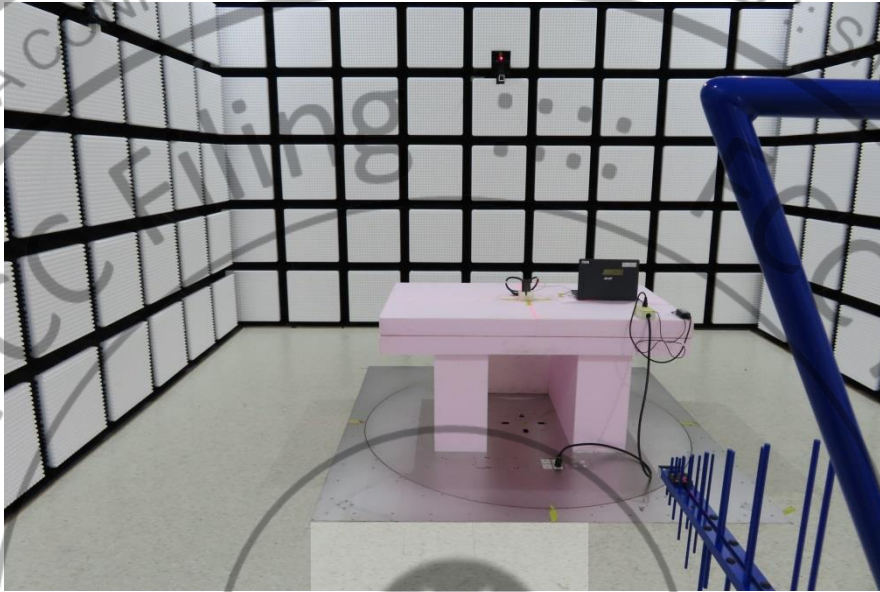

Short-Term Confidentiality Requested RF NR Test Setup Photos

<Radiated Emission>

30MHz-1GHz

1GHz ~ 18GHz

18GHz ~ 40GHz

40GHz ~ 60GHz

60GHz ~ 90GHz

90GHz ~ 140GHz

140GHz ~ 200GHz

THE END