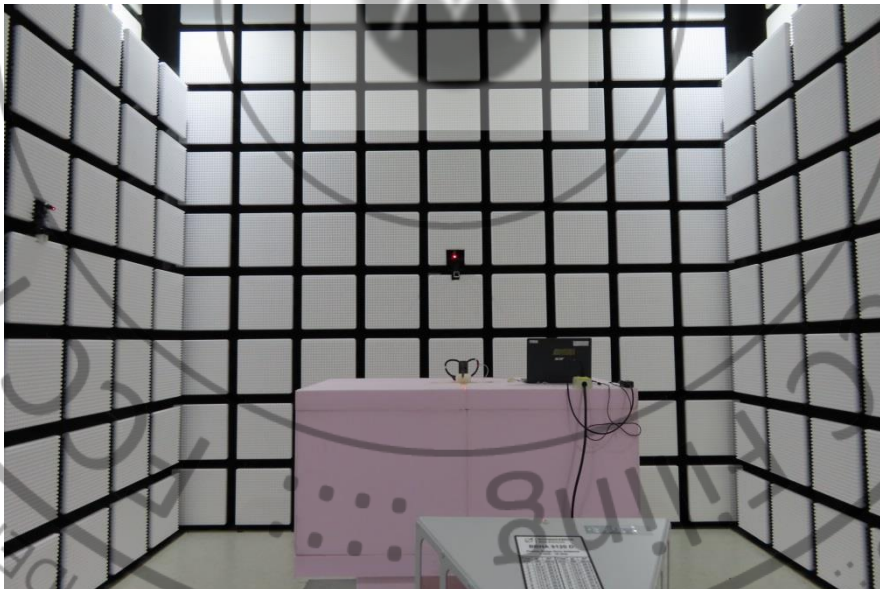

Short-Term Confidentiality Requested RF NR Test Setup Photos

<Radiated Emission>

30MHz-1GHz

1GHz ~ 18GHz

18GHz ~ 40GHz

40GHz ~ 60GHz

60GHz ~ 90GHz

90GHz ~ 140GHz

140GHz ~ 200GHz

THE END