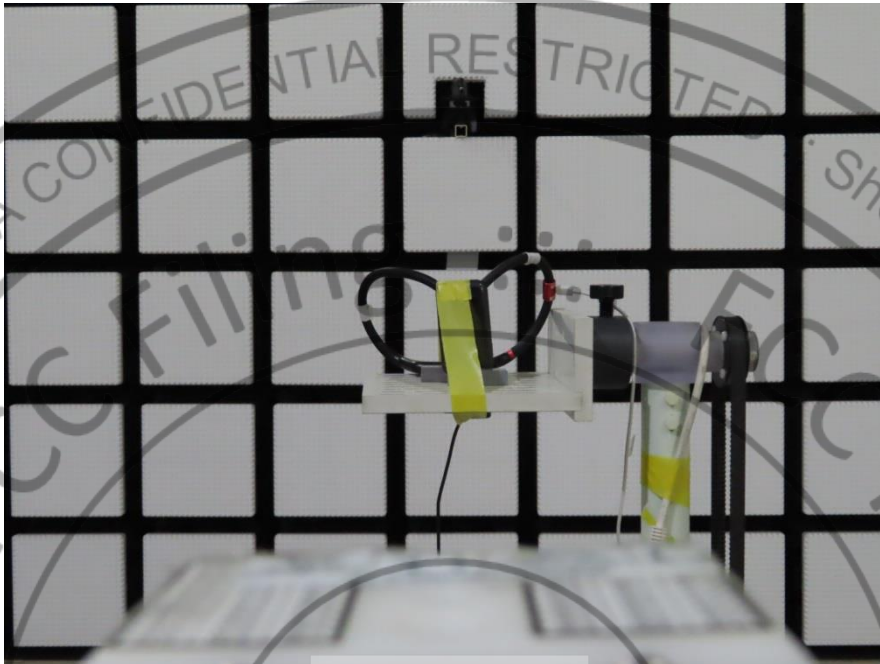

Short-Term Confidentiality Requested RF NR Test Setup Photos

<Radiated Emission>

30MHz-1GHz

1GHz ~ 18GHz

18GHz ~ 40GHz

40GHz ~ 60GHz

60GHz ~ 90GHz

90GHz ~ 140GHz

140GHz ~ 200GHz

THE END